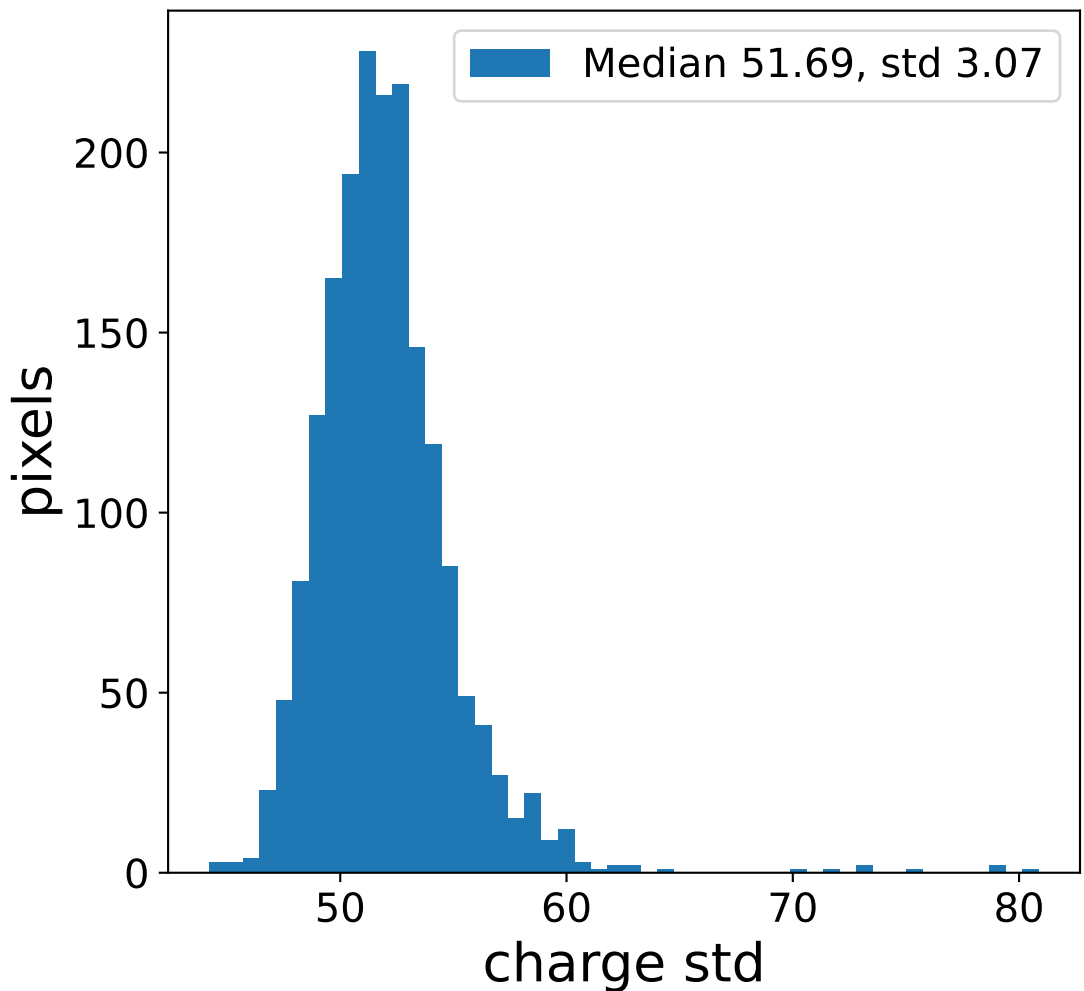

Run 11154

Run 11154

Run 11154 channel: HG

FF sample of 10000 events

pedestal sample of 10000 events

Run 11154 channel: LG

FF sample of 10000 events

pedestal sample of 10000 events