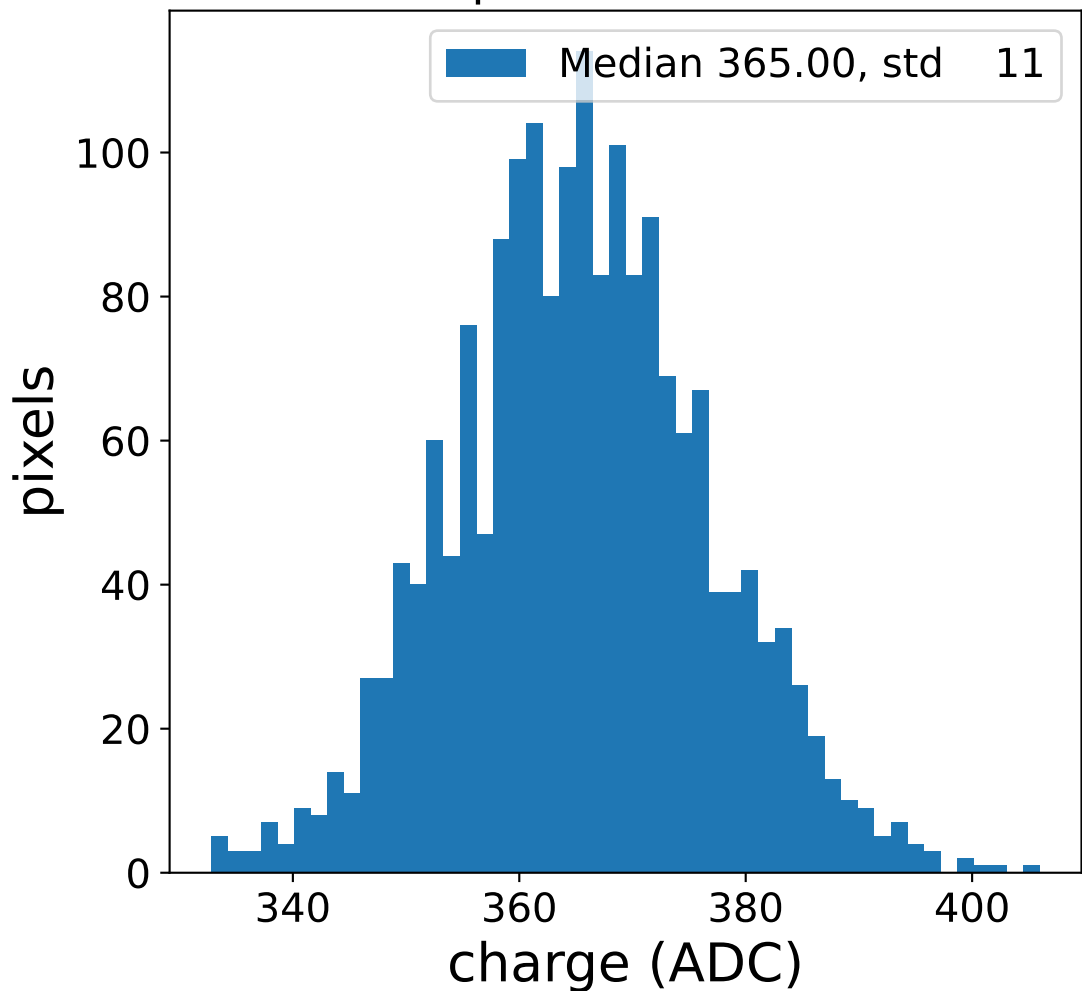

Run 11154

Run 11154

Run 11154 channel: HG

FF sample of 10000 events

pedestal sample of 10000 events

Run 11154 channel: LG

FF sample of 10000 events

pedestal sample of 10000 events