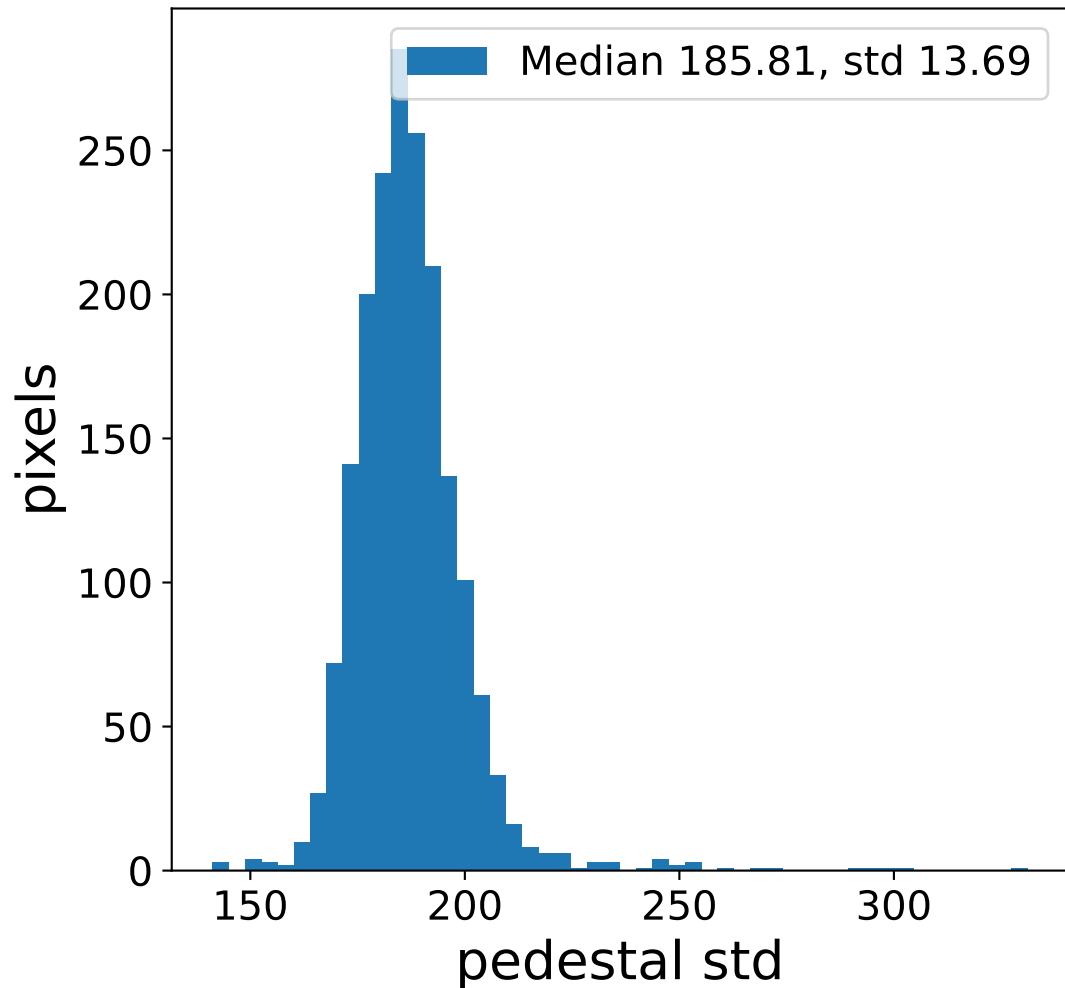

Run 11154

Run 11154

Run 11154 channel: HG

FF sample of 10000 events

pedestal sample of 10000 events

Run 11154 channel: LG

FF sample of 10000 events

pedestal sample of 10000 events