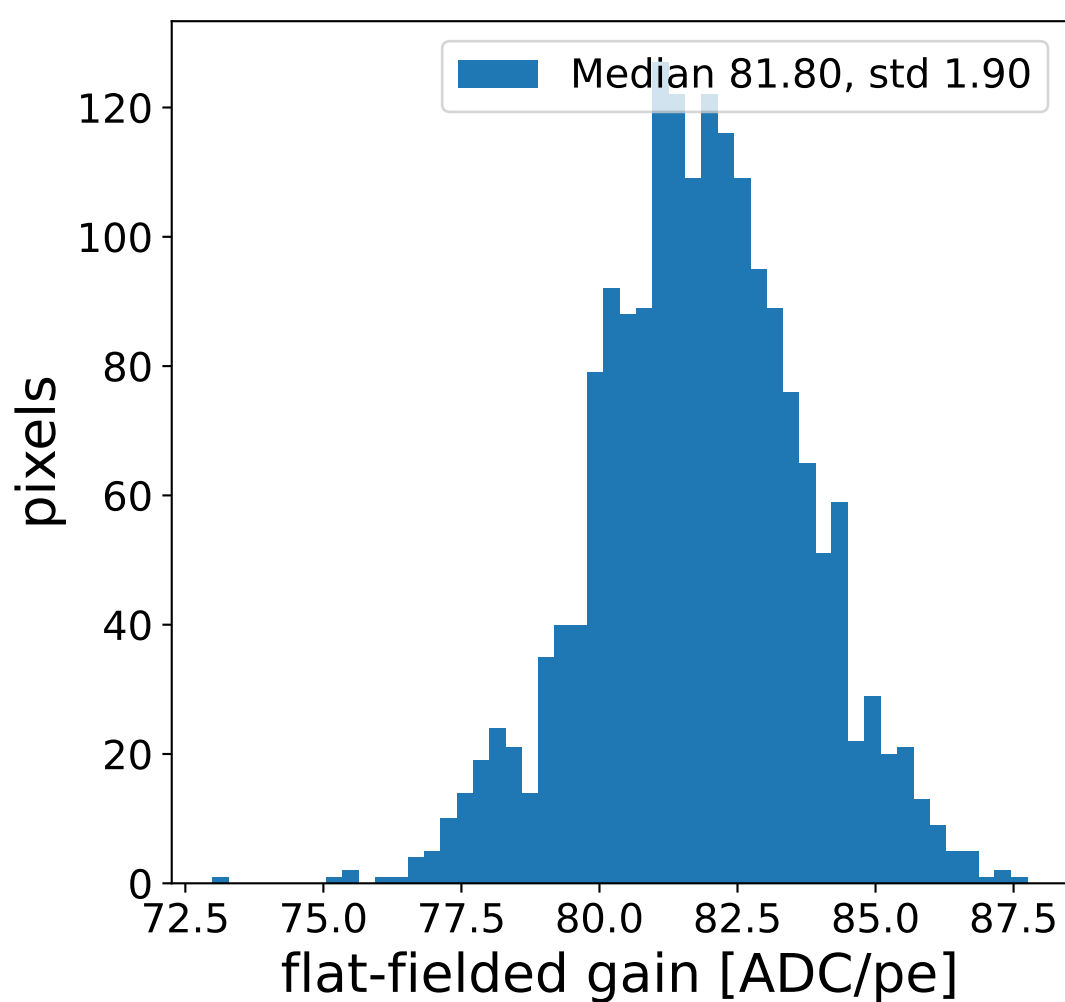

Run 11154

Run 11154

Run 11154 channel: HG

FF sample of 10000 events

pedestal sample of 10000 events

Run 11154 channel: LG

FF sample of 10000 events

pedestal sample of 10000 events