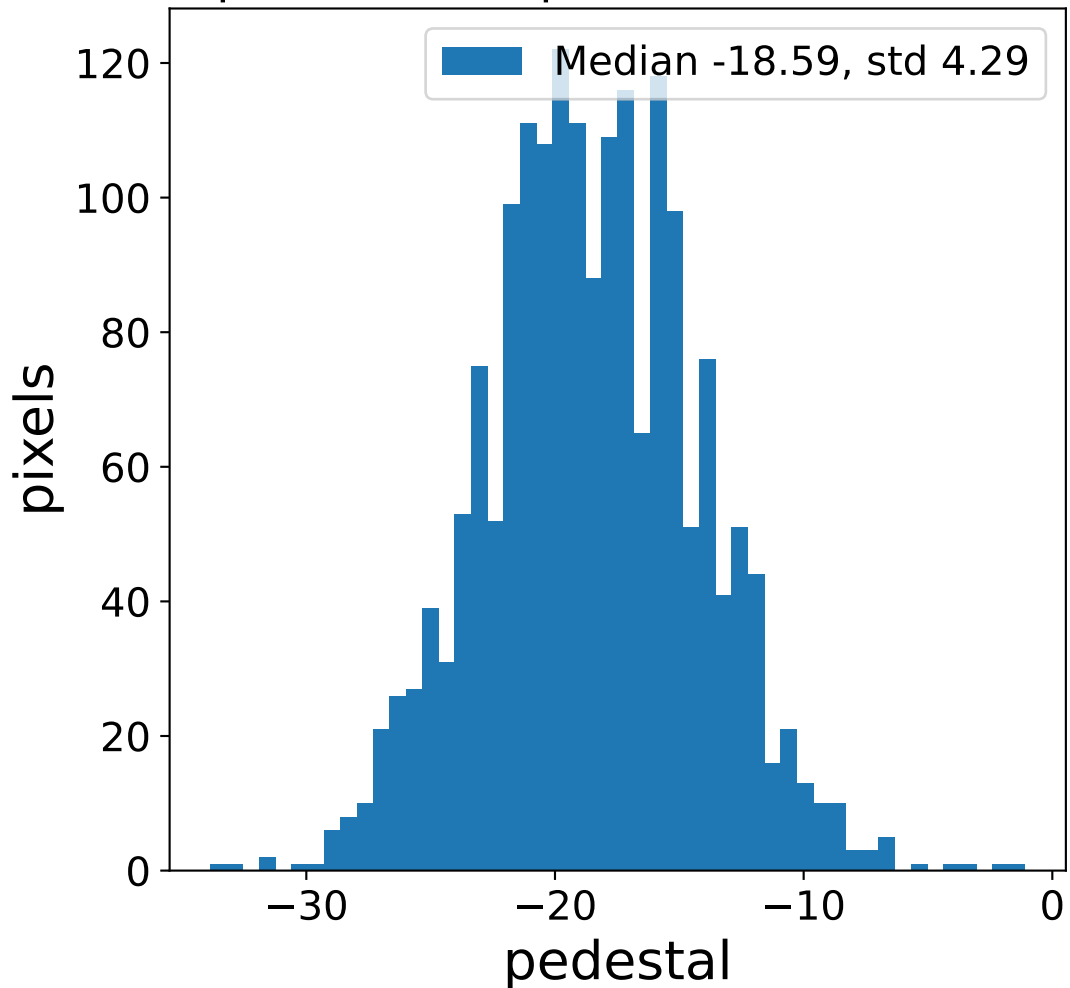

Run 11154

Run 11154

Run 11154 channel: HG

FF sample of 10000 events

pedestal sample of 10000 events

Run 11154 channel: LG

FF sample of 10000 events

pedestal sample of 10000 events