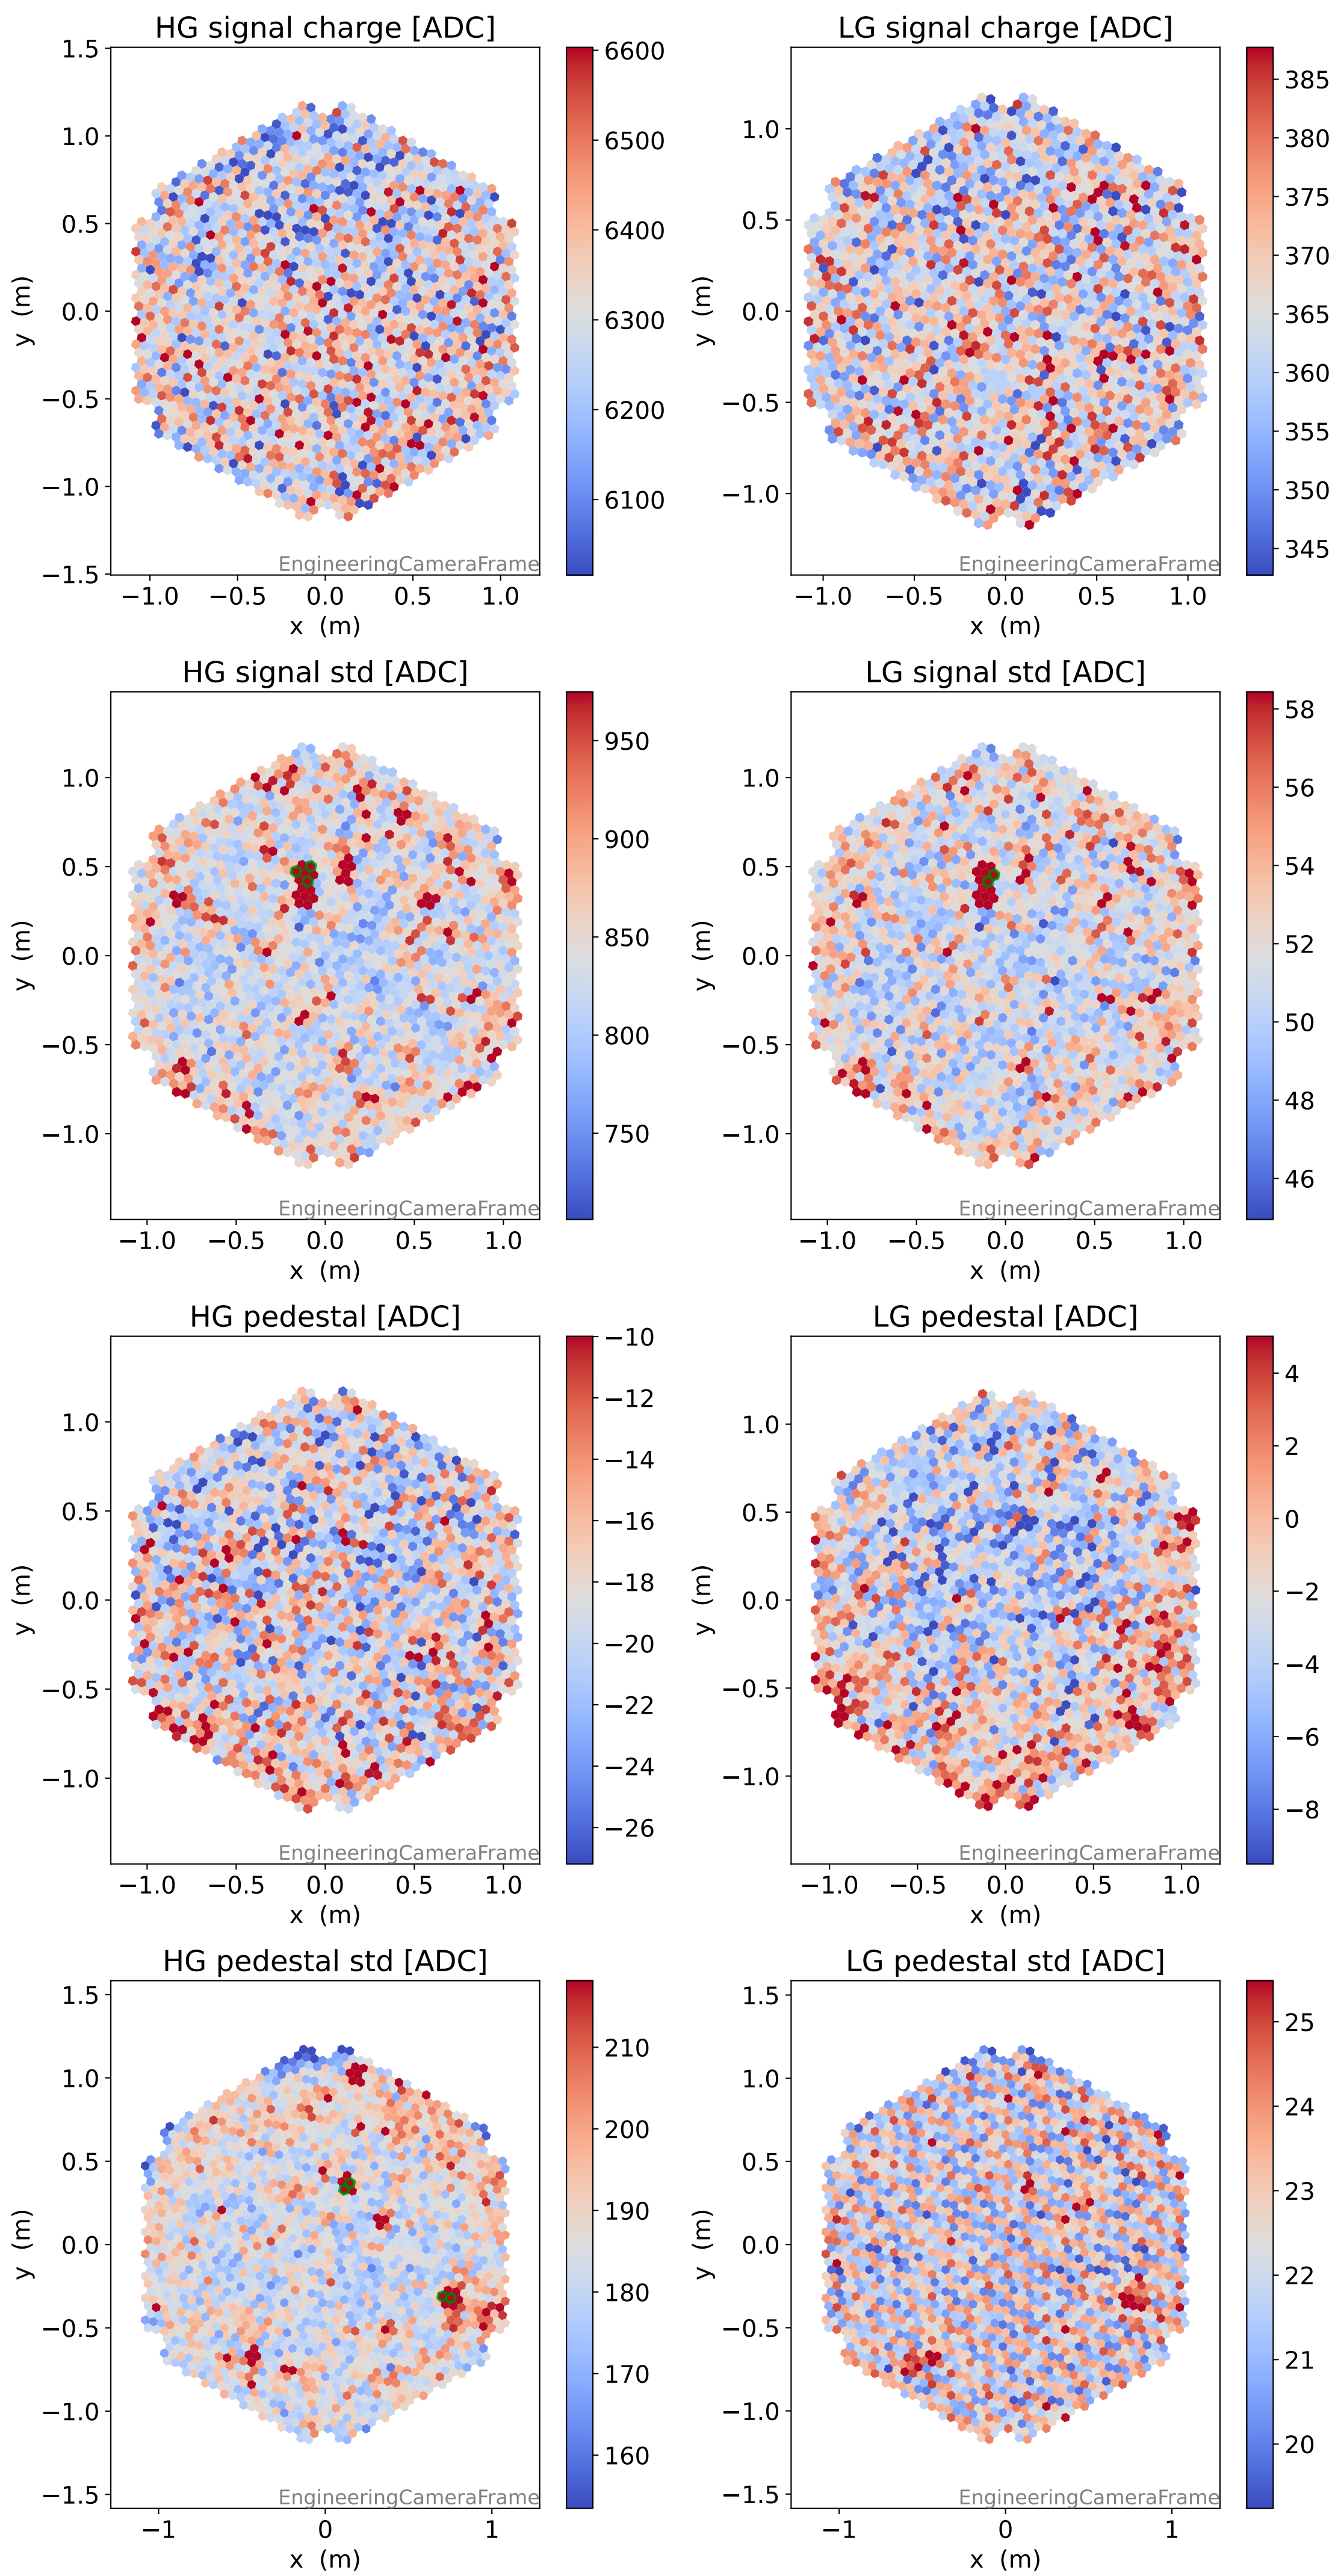

Run 11154

Run 11154

Run 11154 channel: HG

FF sample of 10000 events

pedestal sample of 10000 events

Run 11154 channel: LG

FF sample of 10000 events

pedestal sample of 10000 events