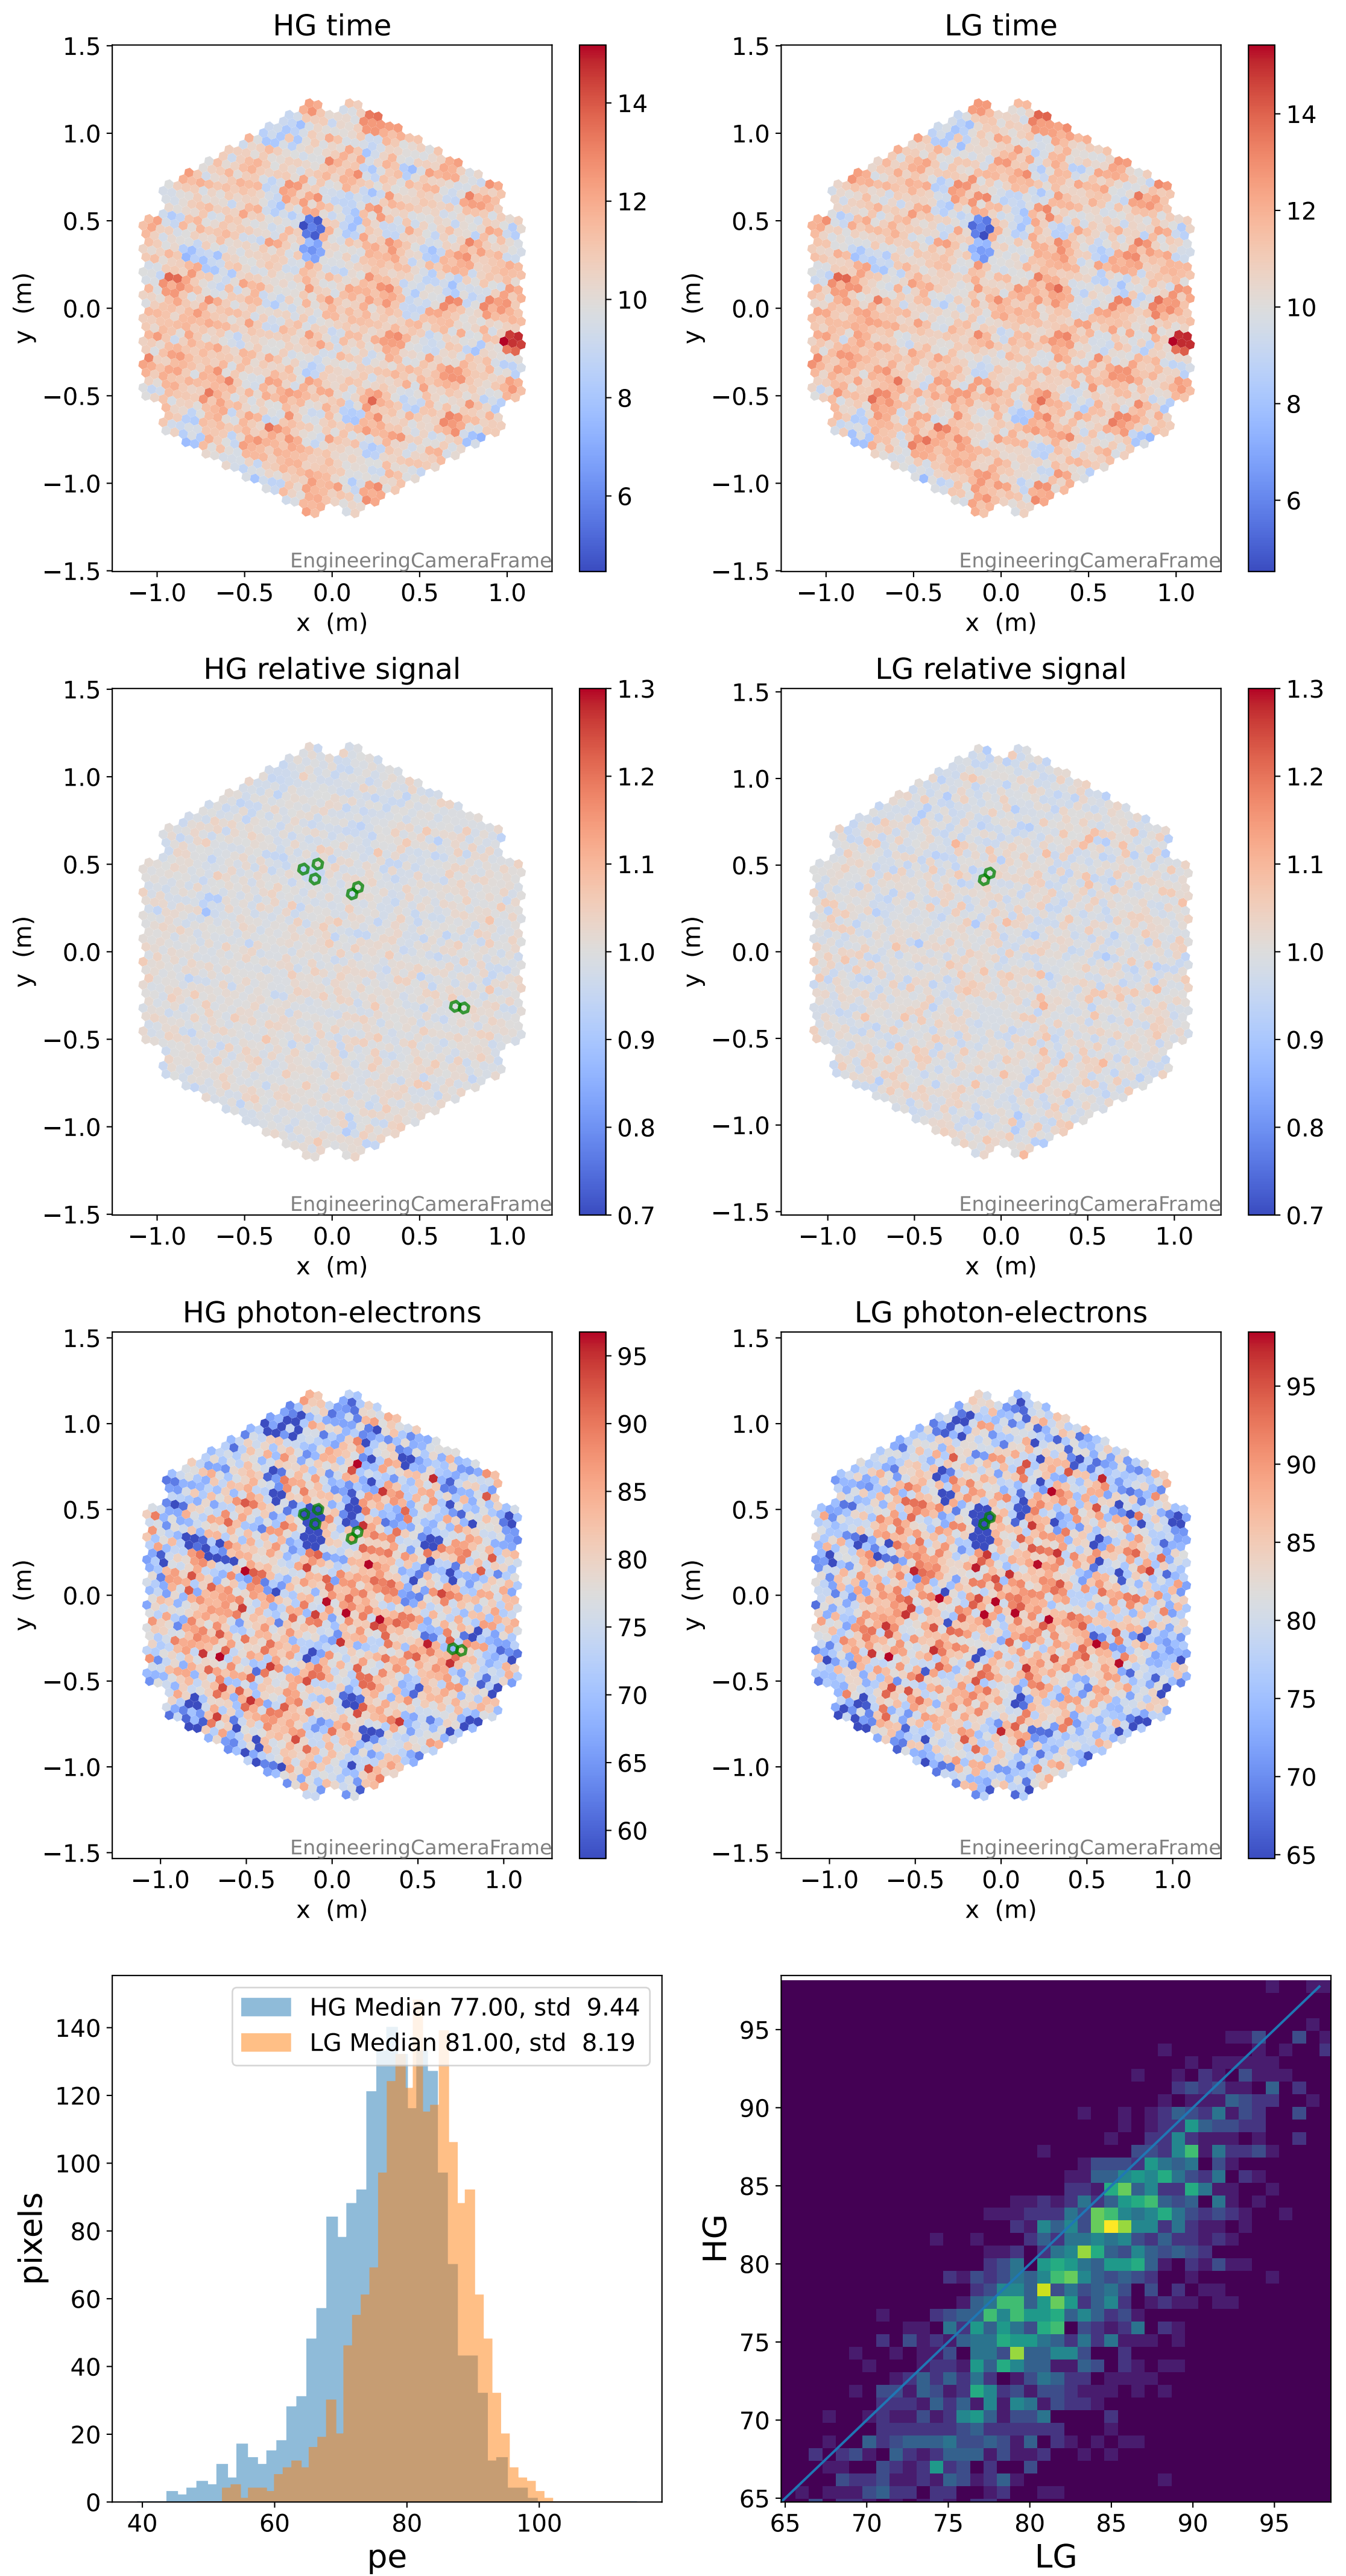

Run 11154

Run 11154

Run 11154 channel: HG

FF sample of 10000 events

pedestal sample of 10000 events

Run 11154 channel: LG

FF sample of 10000 events

pedestal sample of 10000 events