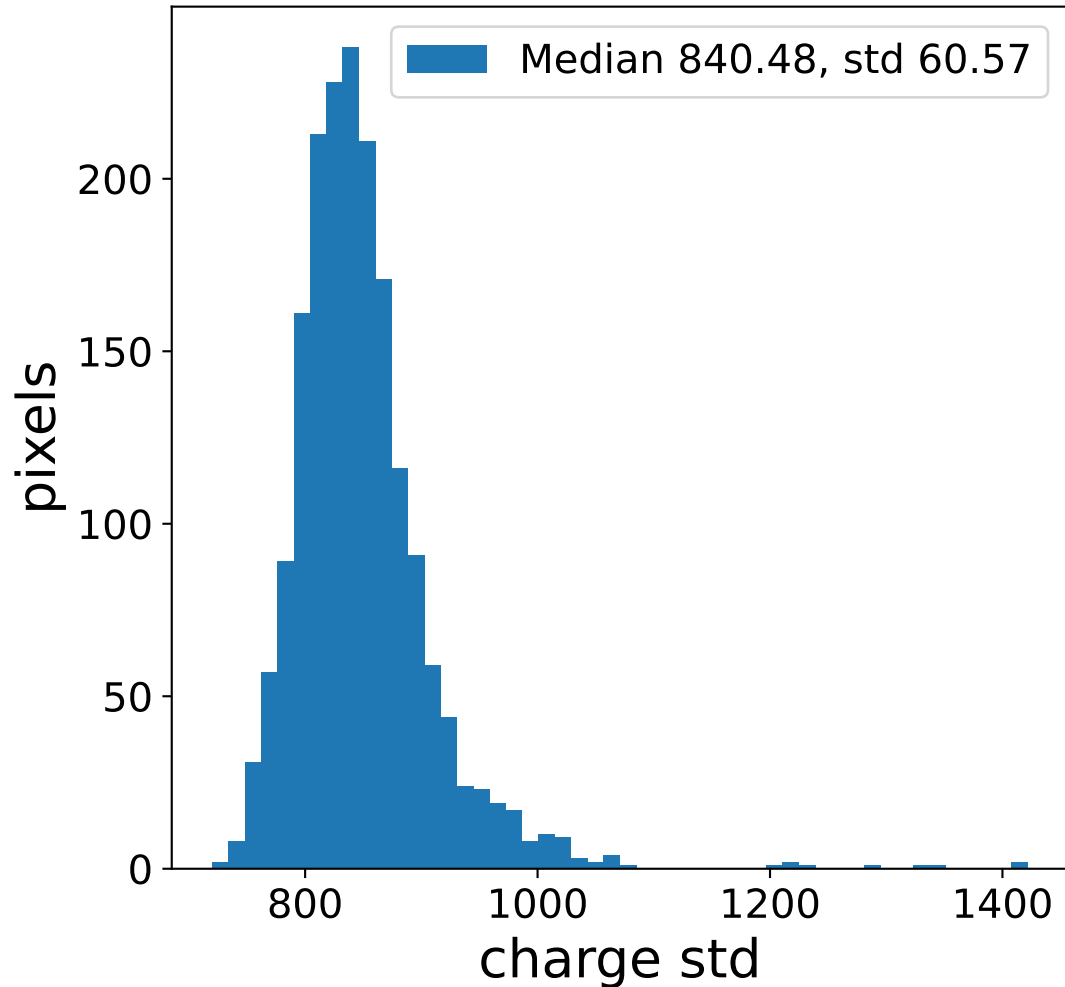

Run 11154

Run 11154

Run 11154 channel: HG

FF sample of 10000 events

pedestal sample of 10000 events

Run 11154 channel: LG

FF sample of 10000 events

pedestal sample of 10000 events