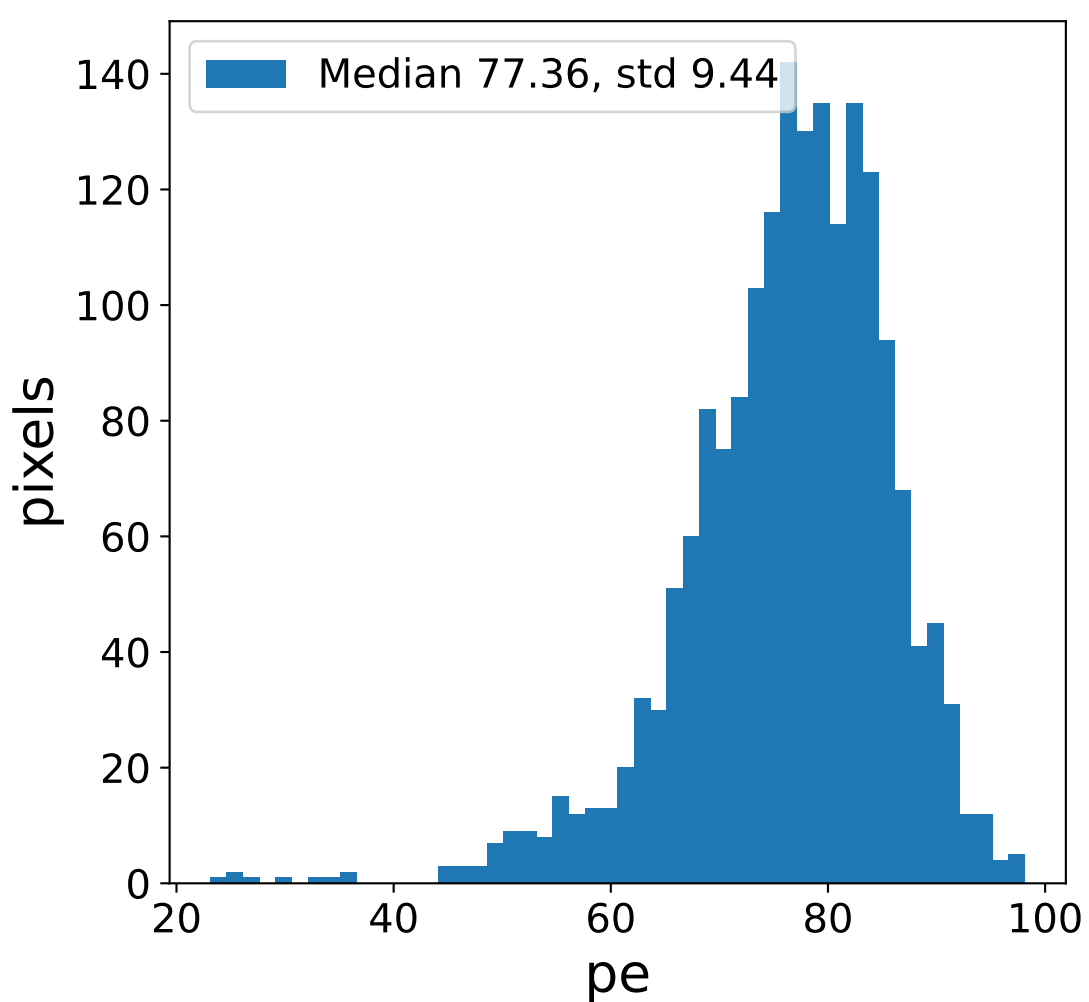

Run 11154

Run 11154

Run 11154 channel: HG

FF sample of 10000 events

pedestal sample of 10000 events

Run 11154 channel: LG

FF sample of 10000 events

pedestal sample of 10000 events