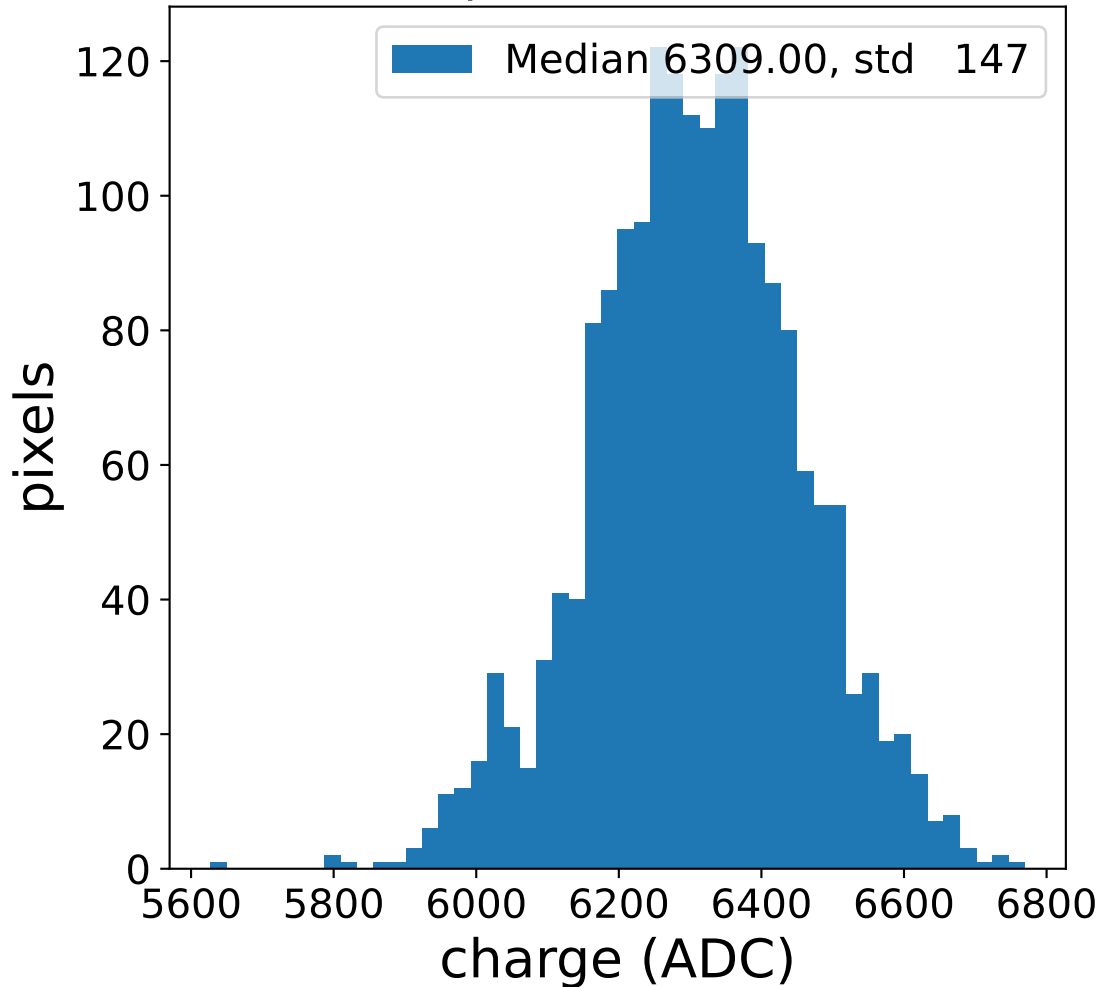

Run 11154

Run 11154

Run 11154 channel: HG

FF sample of 10000 events

pedestal sample of 10000 events

Run 11154 channel: LG

FF sample of 10000 events

pedestal sample of 10000 events