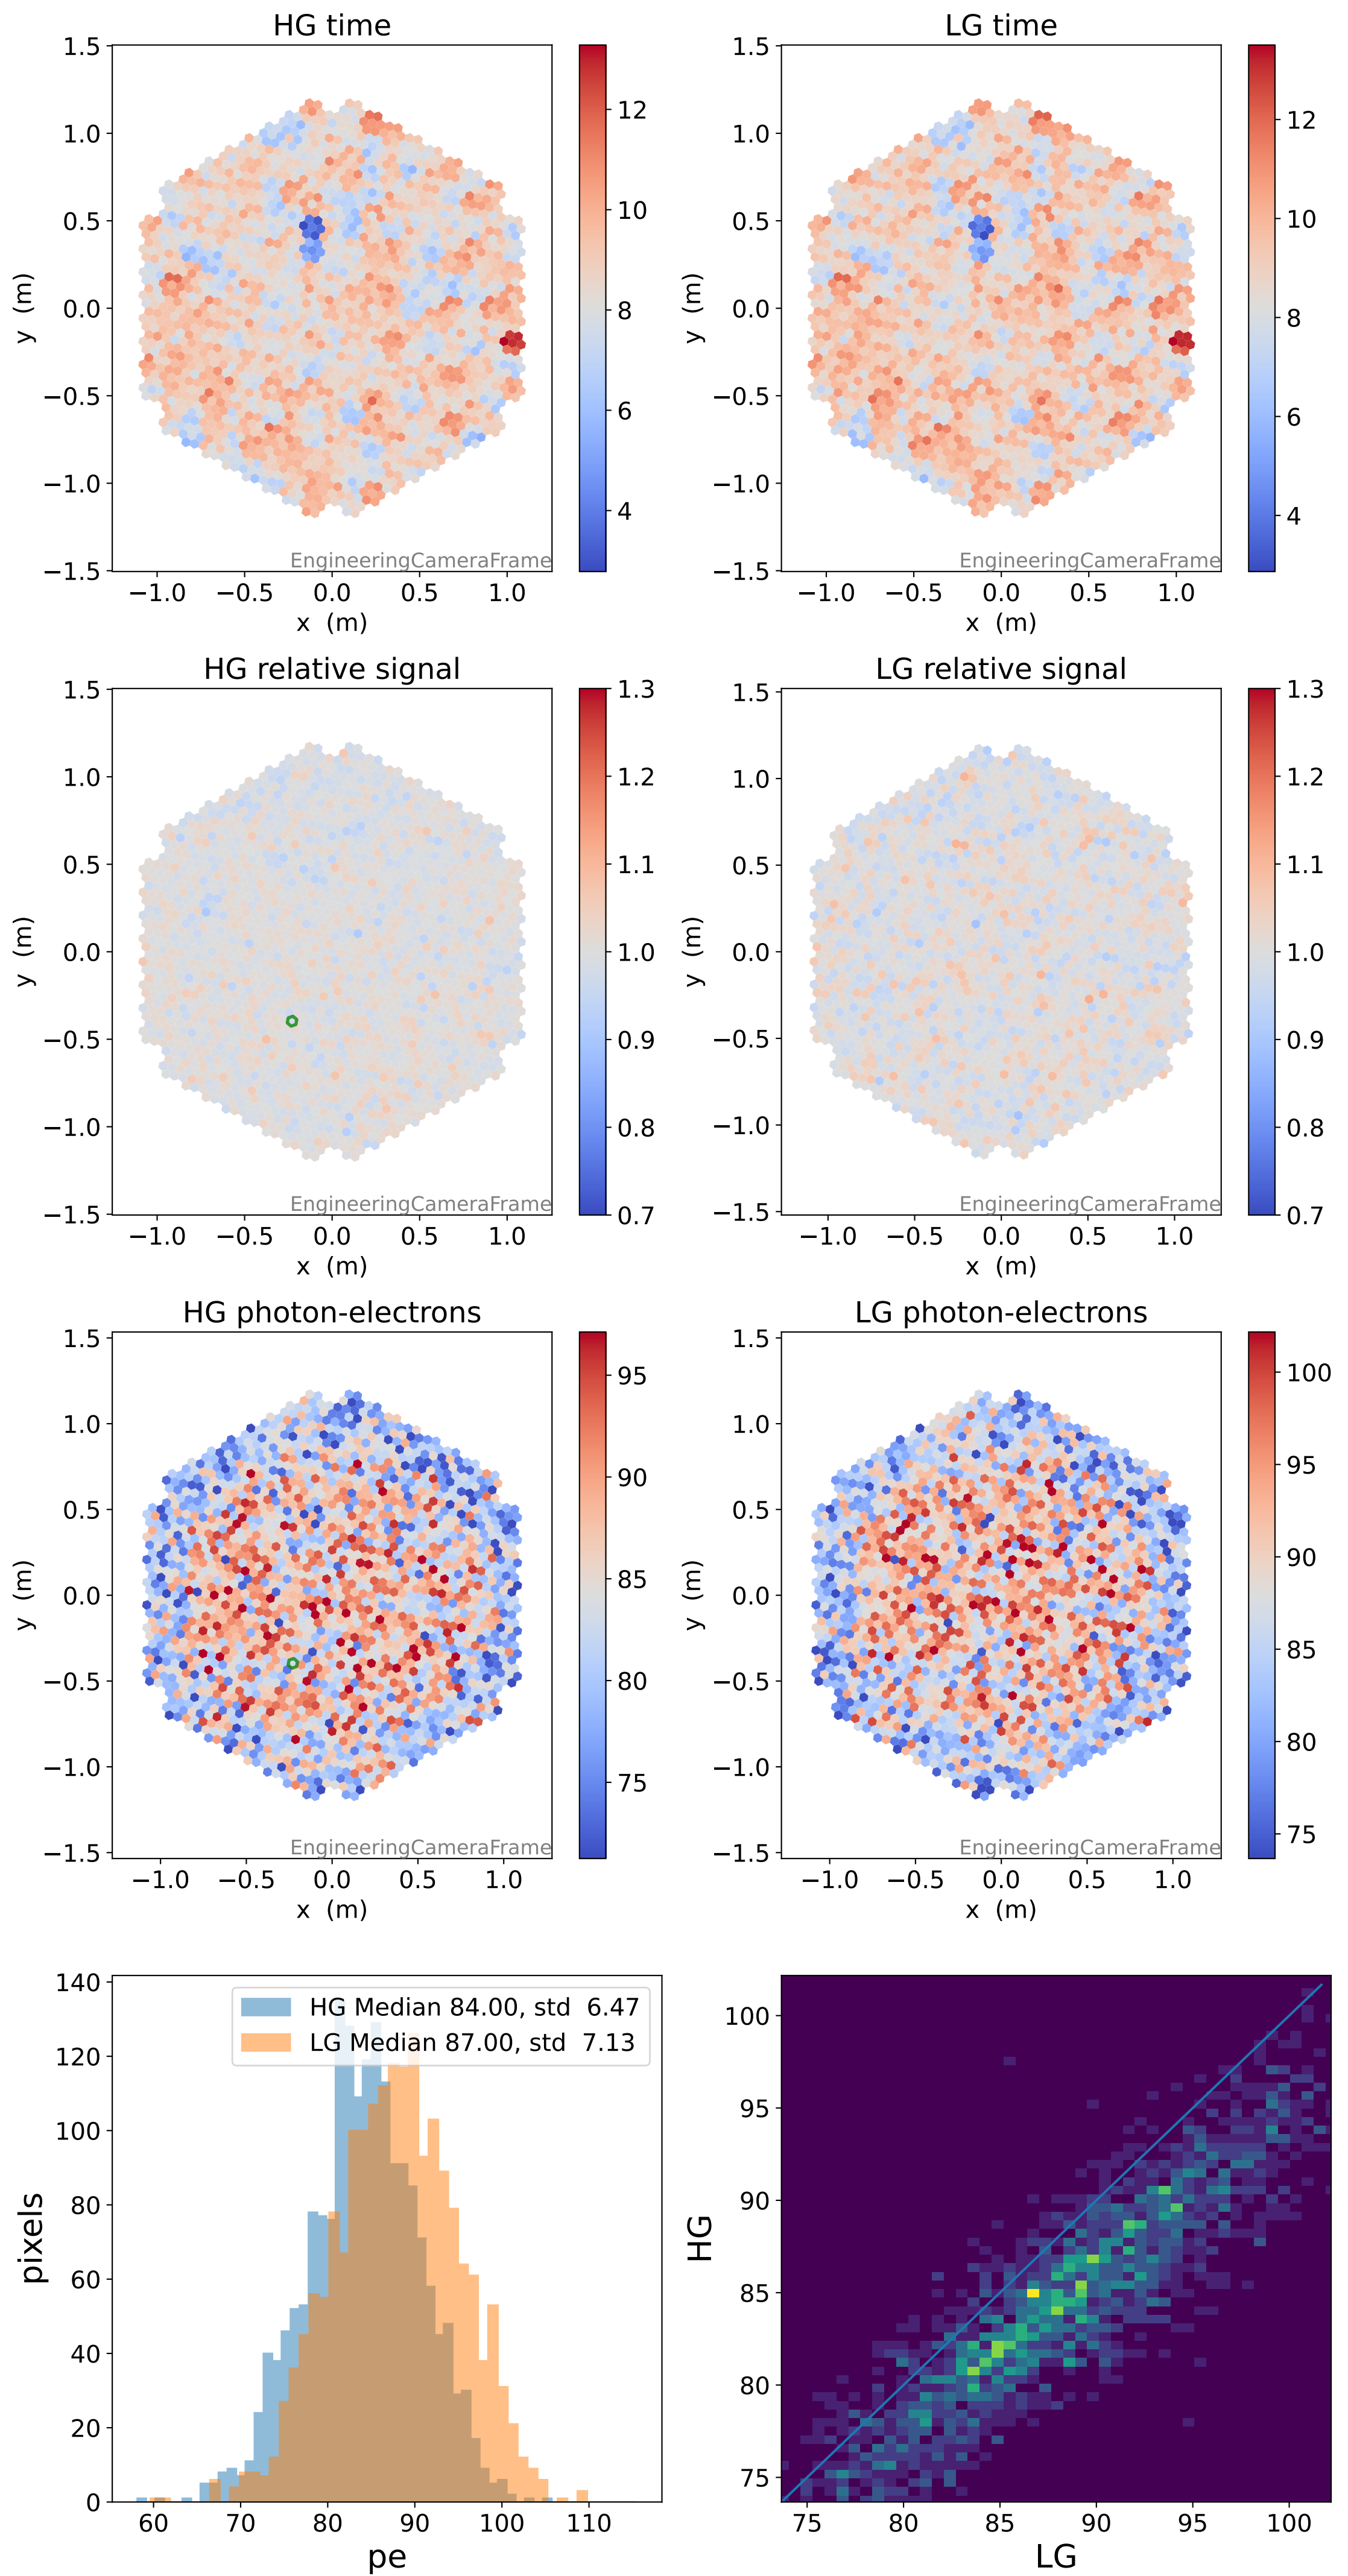

Run 11163

Run 11163

Run 11163 channel: HG

FF sample of 10000 events

pedestal sample of 10000 events

Run 11163 channel: LG

FF sample of 10000 events

pedestal sample of 10000 events