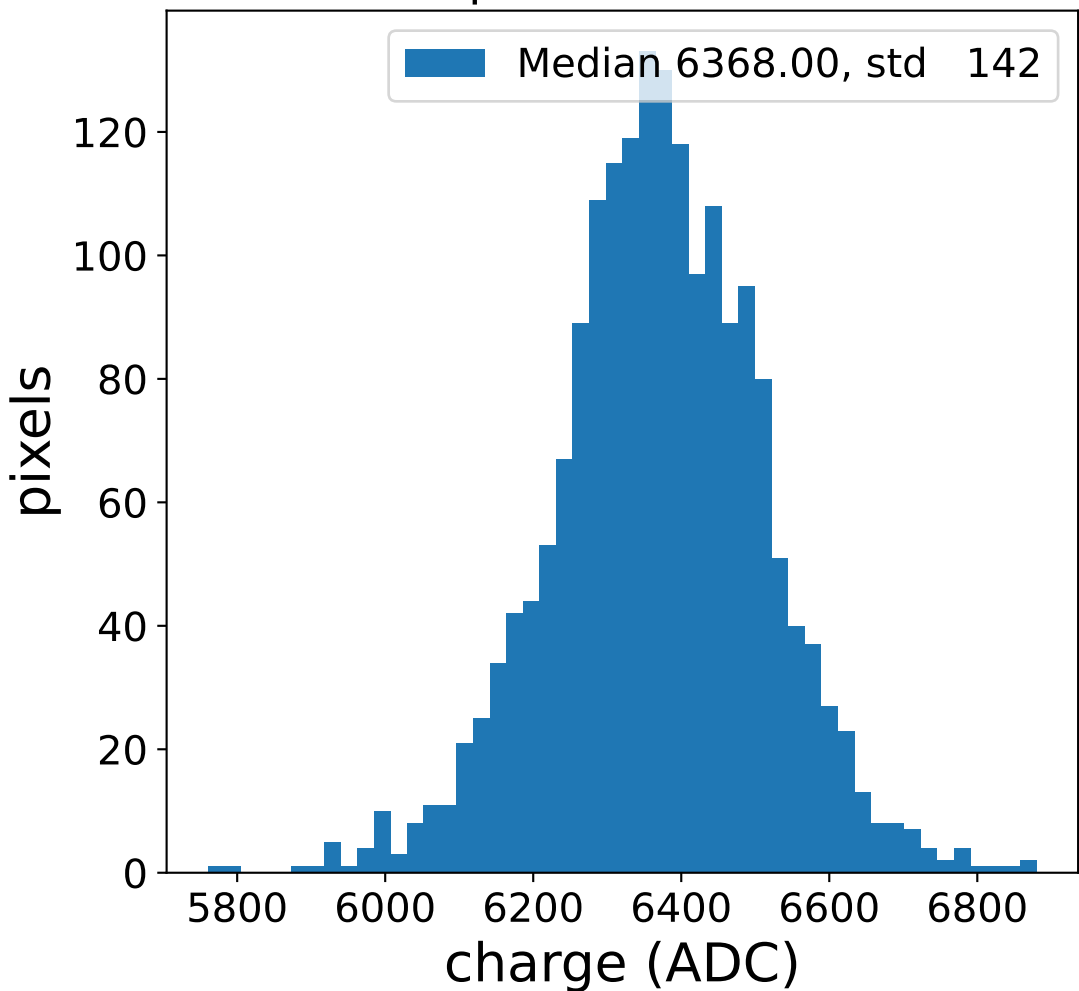

Run 11163

Run 11163

Run 11163 channel: HG

FF sample of 10000 events

pedestal sample of 10000 events

Run 11163 channel: LG

FF sample of 10000 events

pedestal sample of 10000 events