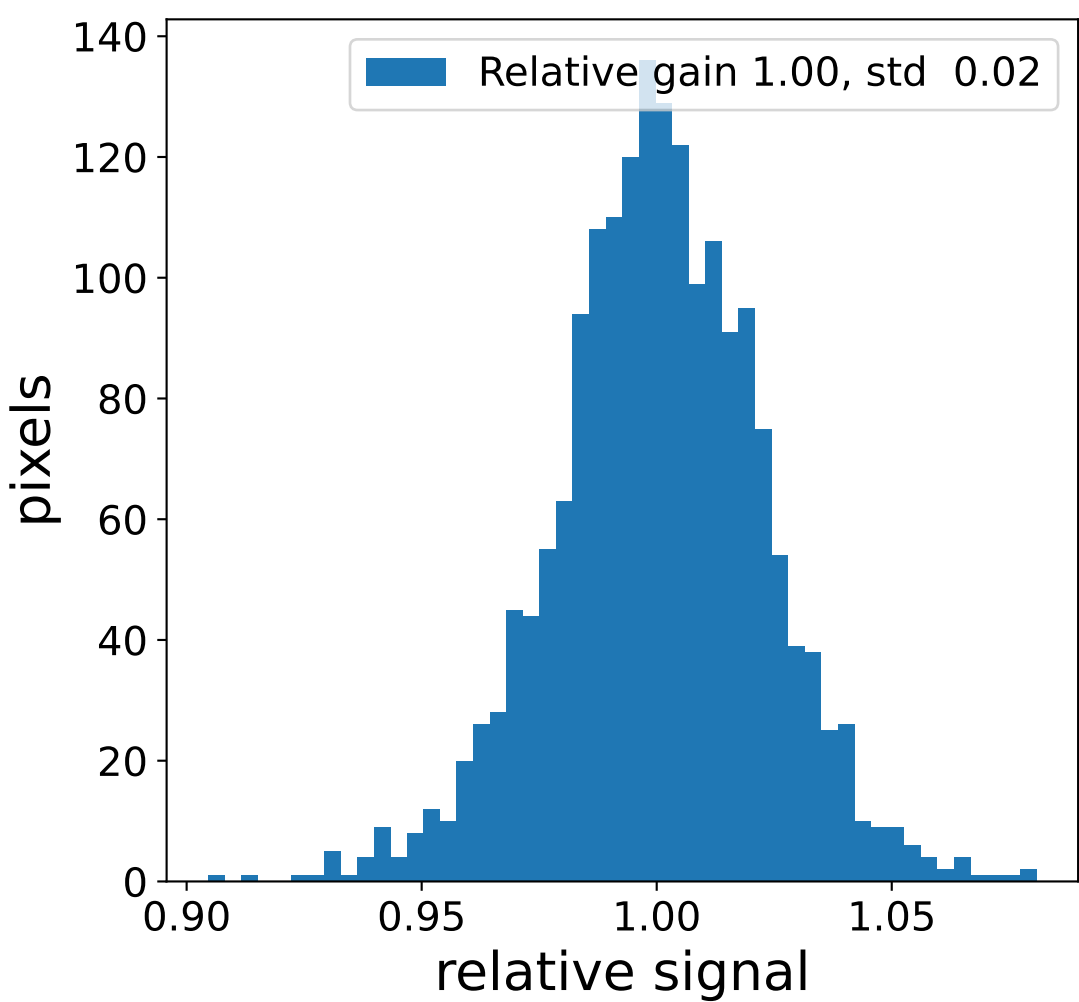

Run 11163

Run 11163

Run 11163 channel: HG

FF sample of 10000 events

pedestal sample of 10000 events

Run 11163 channel: LG

FF sample of 10000 events

pedestal sample of 10000 events