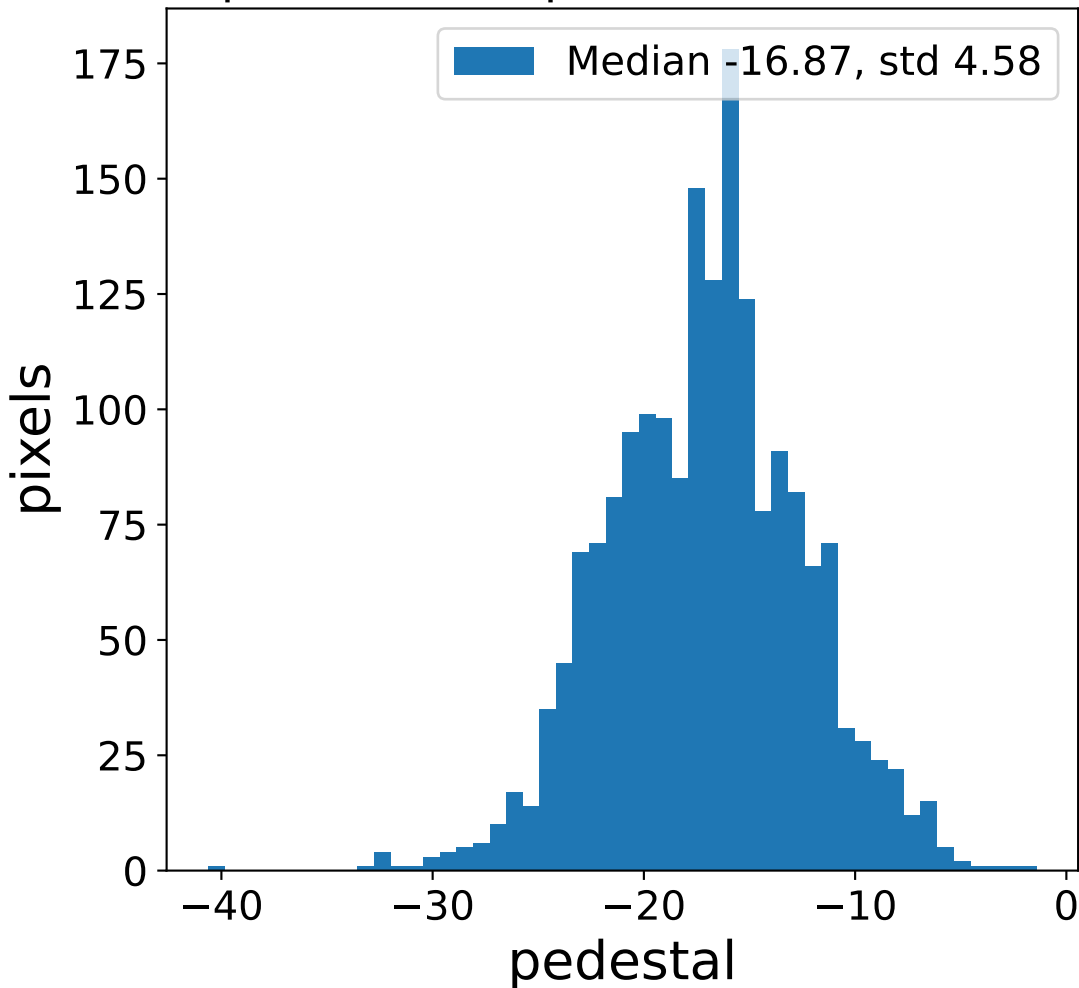

Run 11163

Run 11163

Run 11163 channel: HG

FF sample of 10000 events

pedestal sample of 10000 events

Run 11163 channel: LG

FF sample of 10000 events

pedestal sample of 10000 events