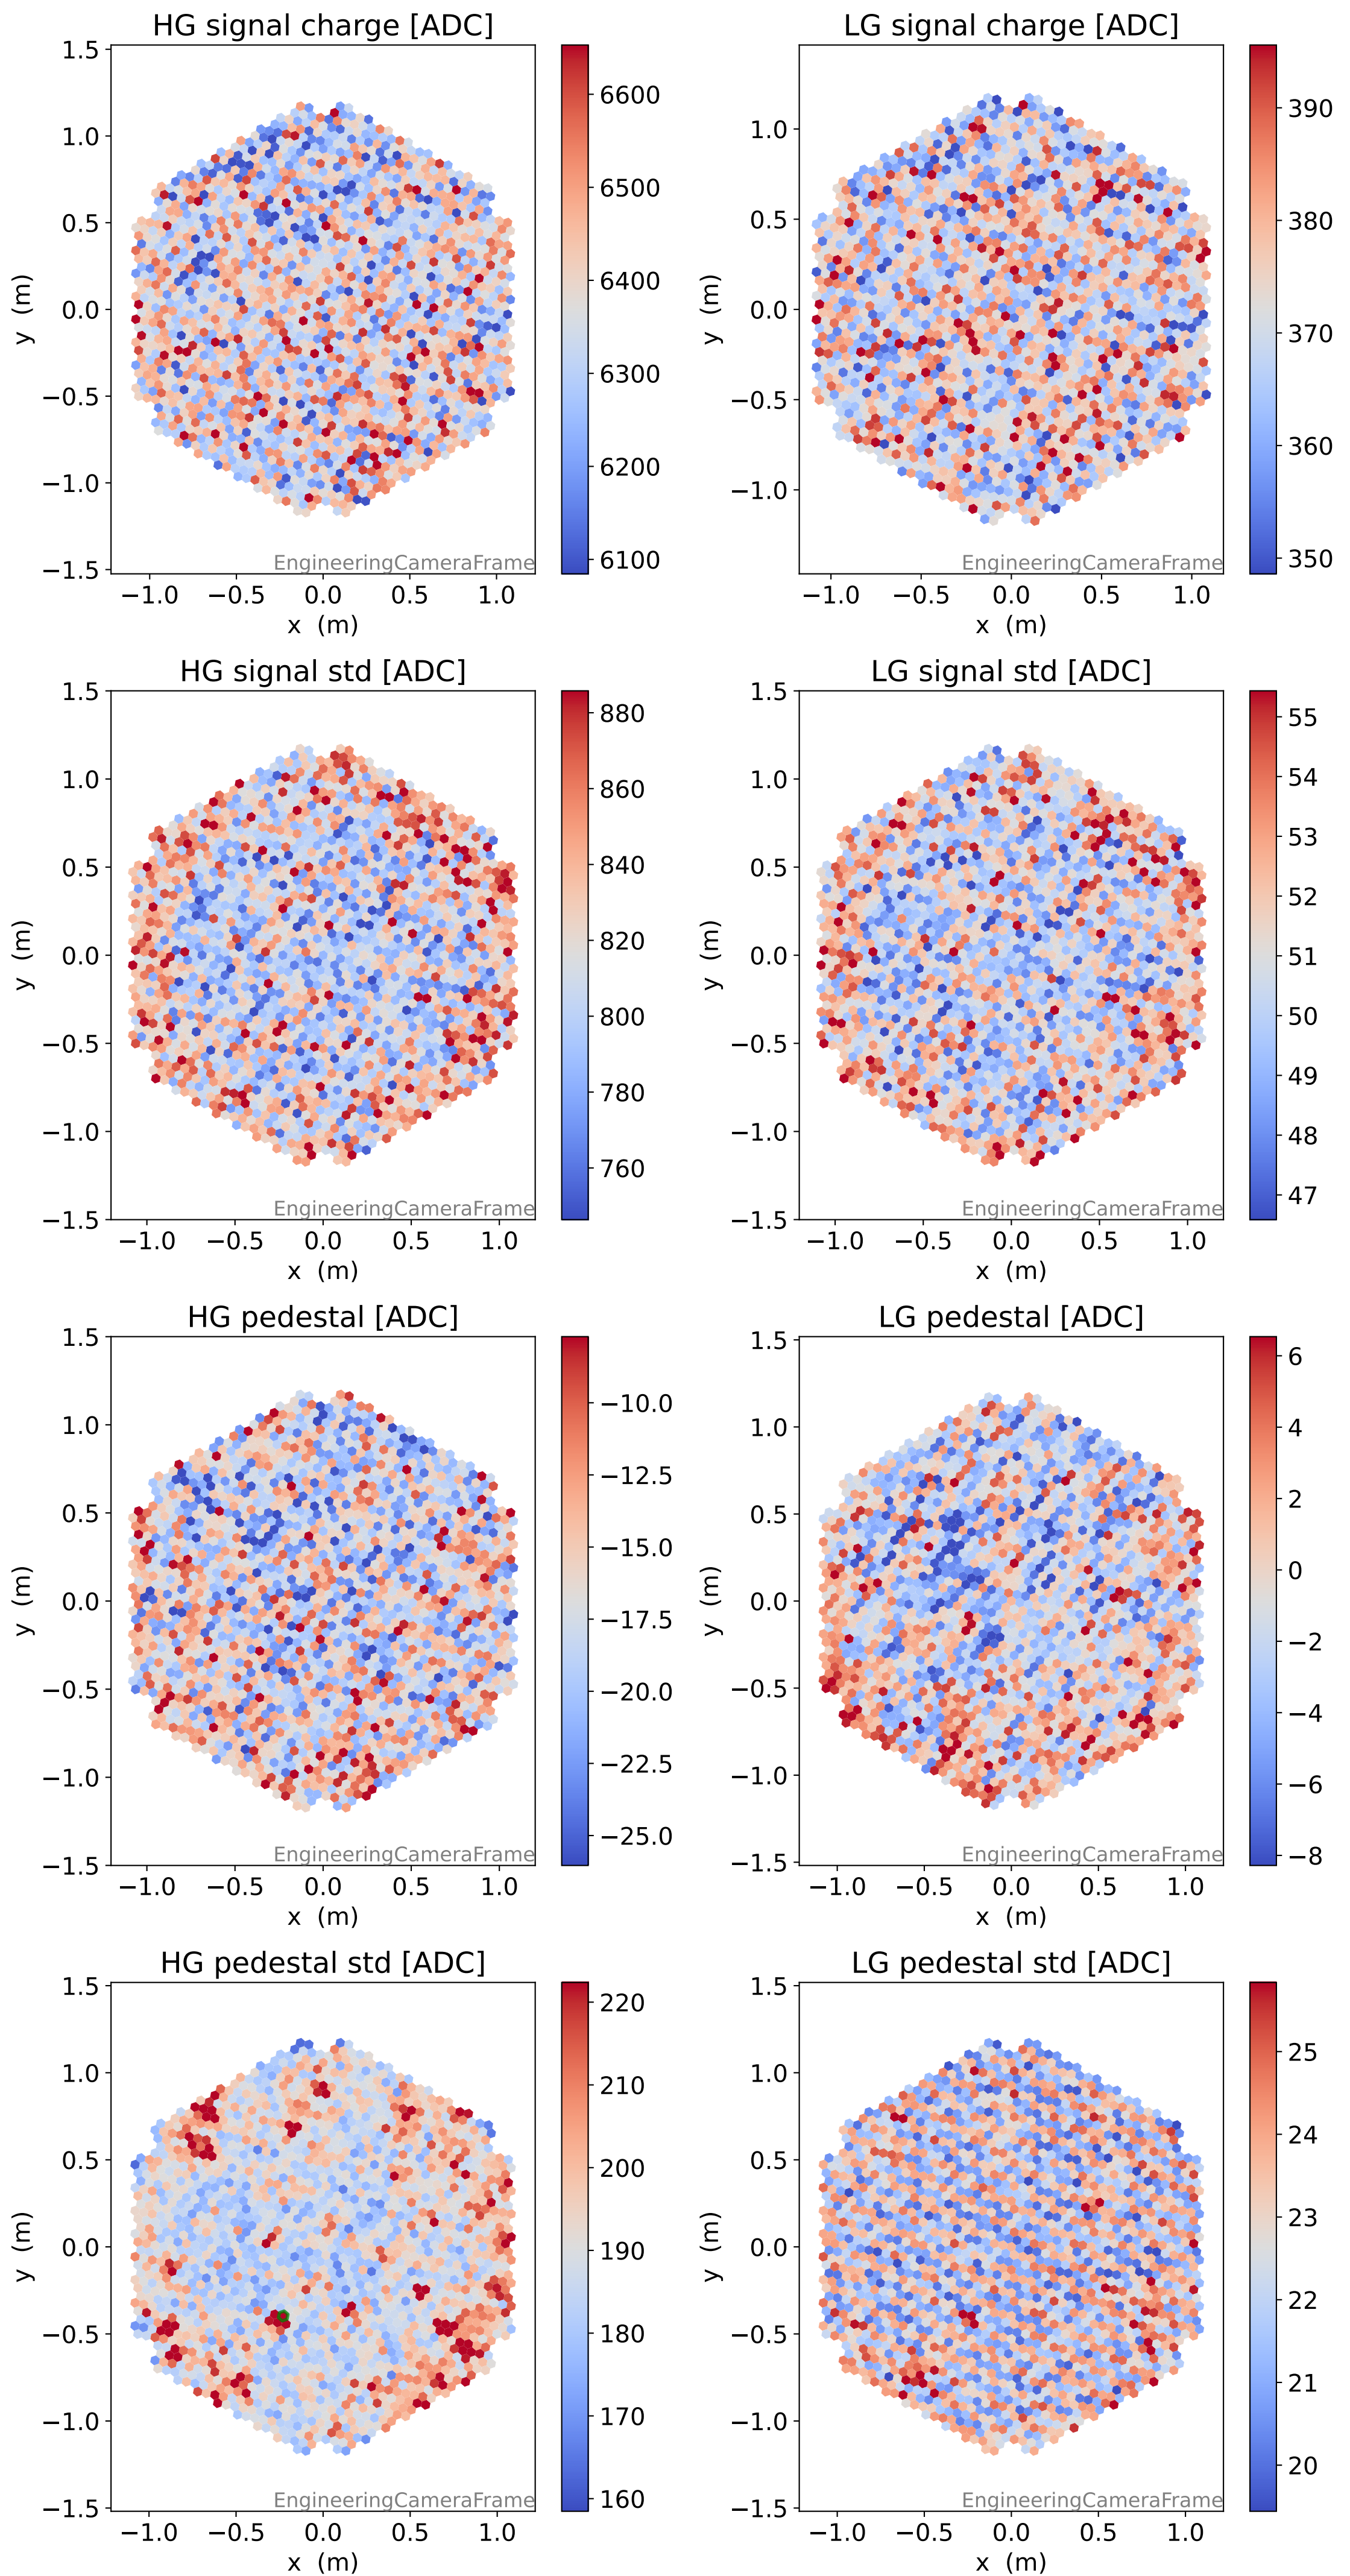

Run 11163

Run 11163

Run 11163 channel: HG

FF sample of 10000 events

pedestal sample of 10000 events

Run 11163 channel: LG

FF sample of 10000 events

pedestal sample of 10000 events