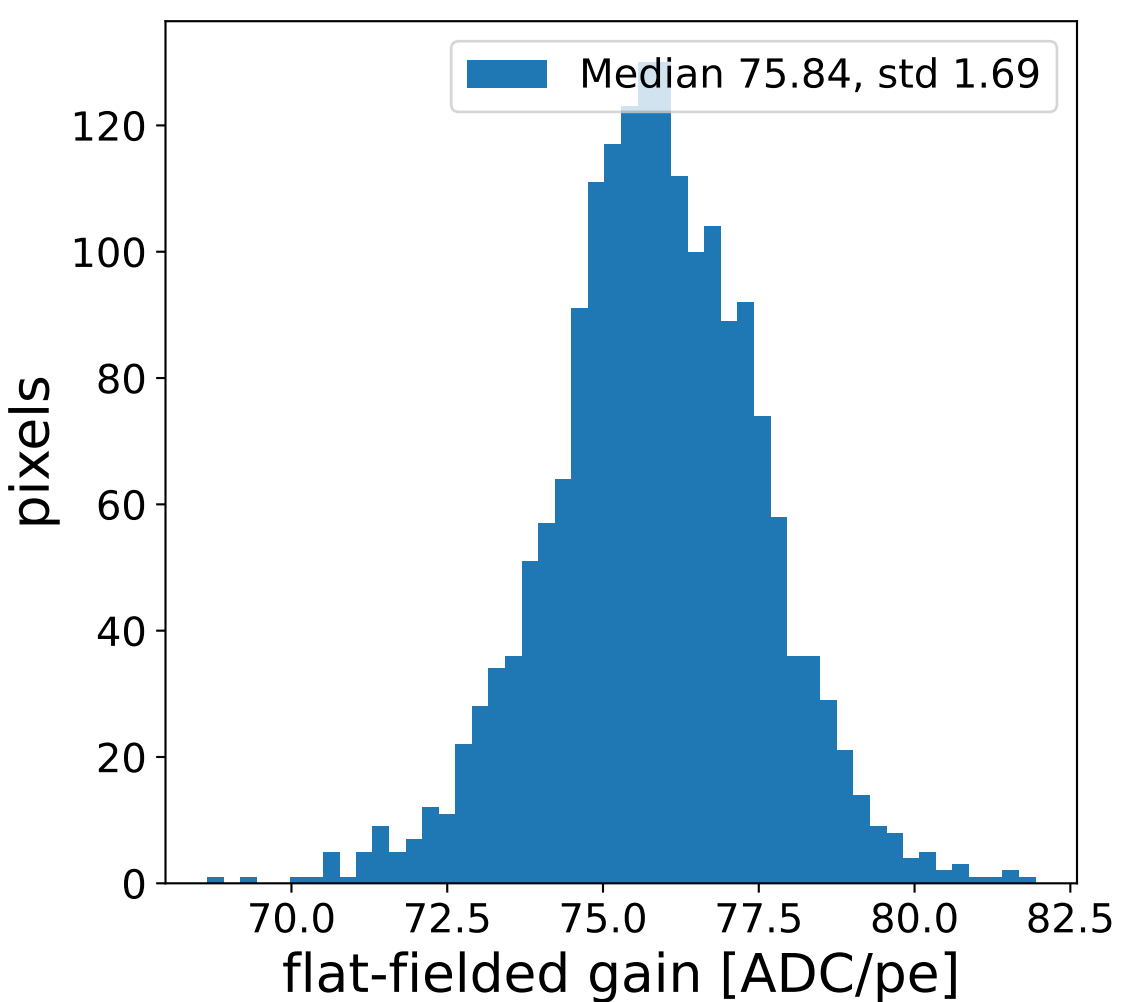

Run 11163

Run 11163

Run 11163 channel: HG

FF sample of 10000 events

pedestal sample of 10000 events

Run 11163 channel: LG

FF sample of 10000 events

pedestal sample of 10000 events