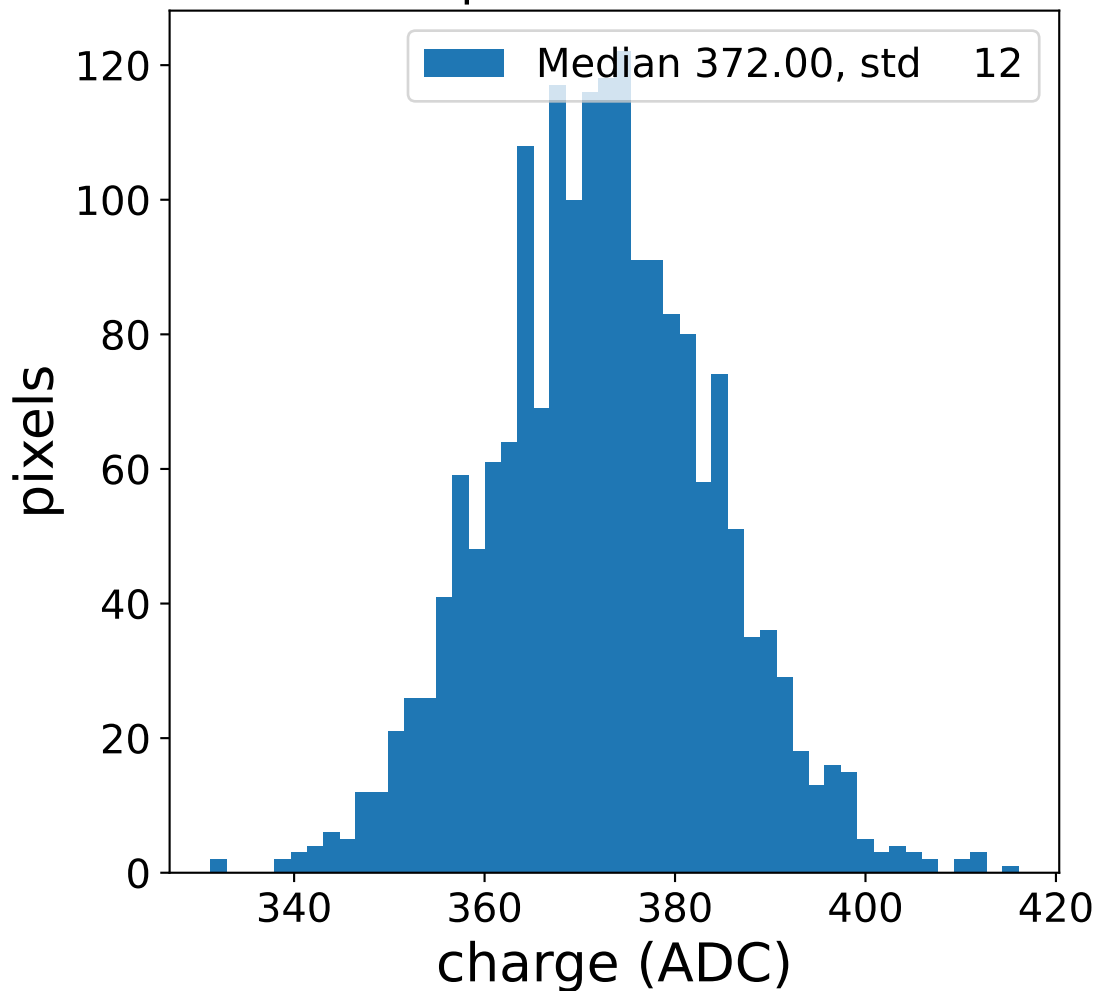

Run 11163

Run 11163

Run 11163 channel: HG

FF sample of 10000 events

pedestal sample of 10000 events

Run 11163 channel: LG

FF sample of 10000 events

pedestal sample of 10000 events