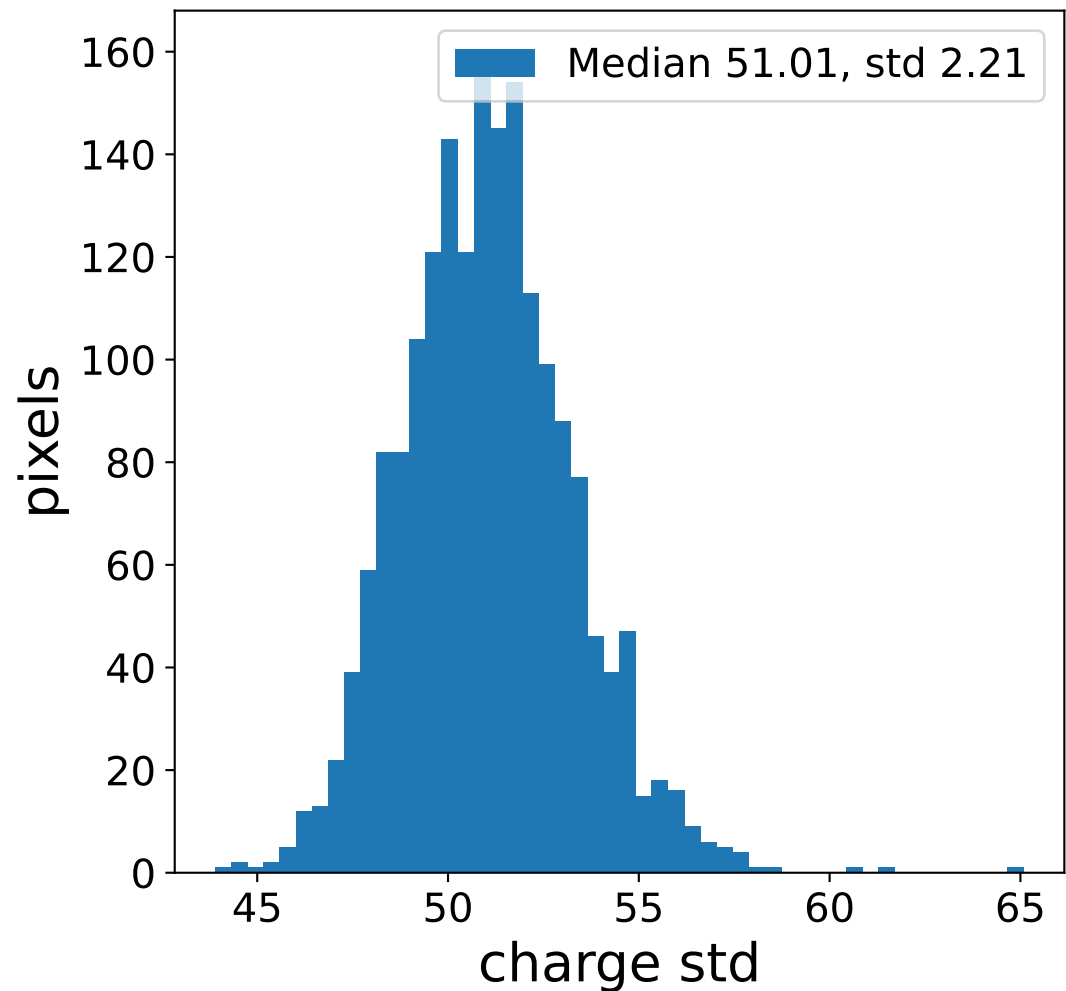

Run 11163

Run 11163

Run 11163 channel: HG

FF sample of 10000 events

pedestal sample of 10000 events

Run 11163 channel: LG

FF sample of 10000 events

pedestal sample of 10000 events