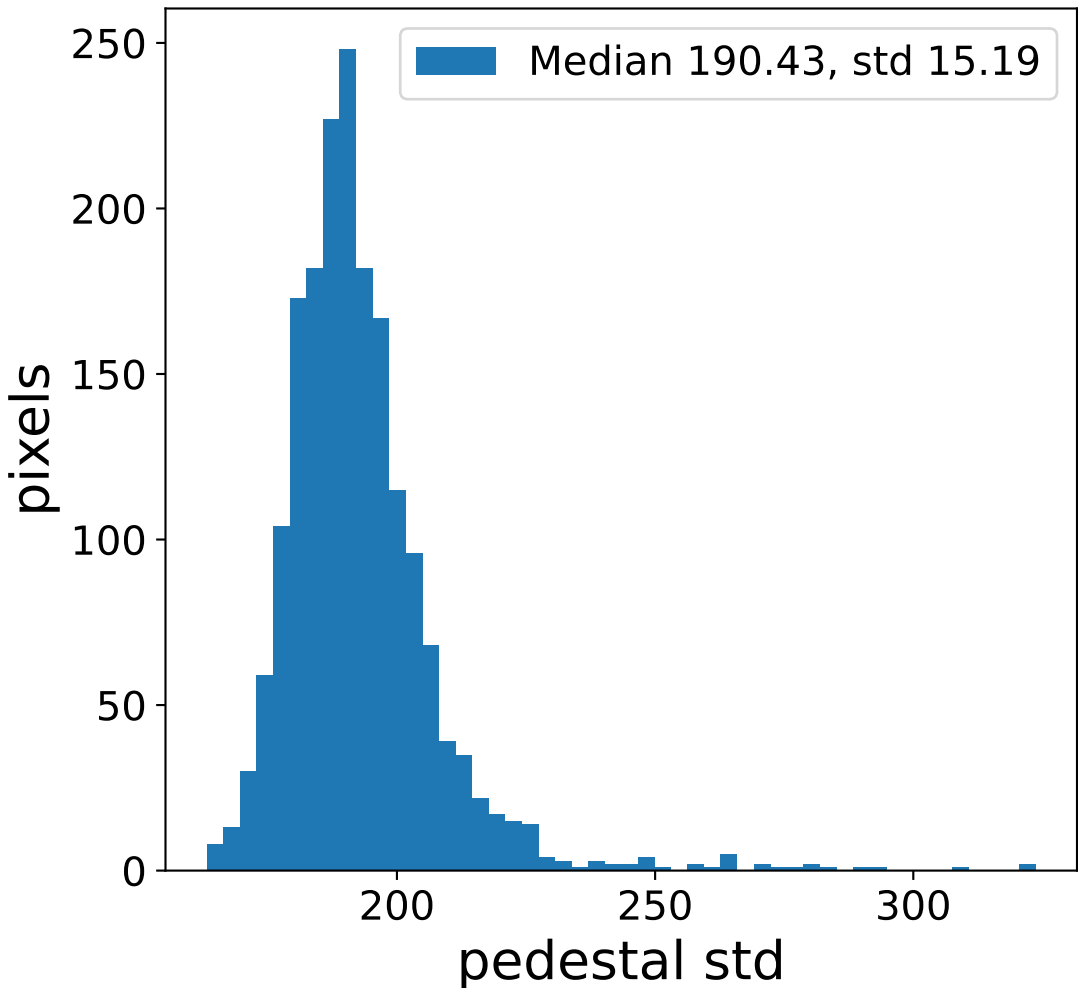

Run 11163

Run 11163

Run 11163 channel: HG

FF sample of 10000 events

pedestal sample of 10000 events

Run 11163 channel: LG

FF sample of 10000 events

pedestal sample of 10000 events