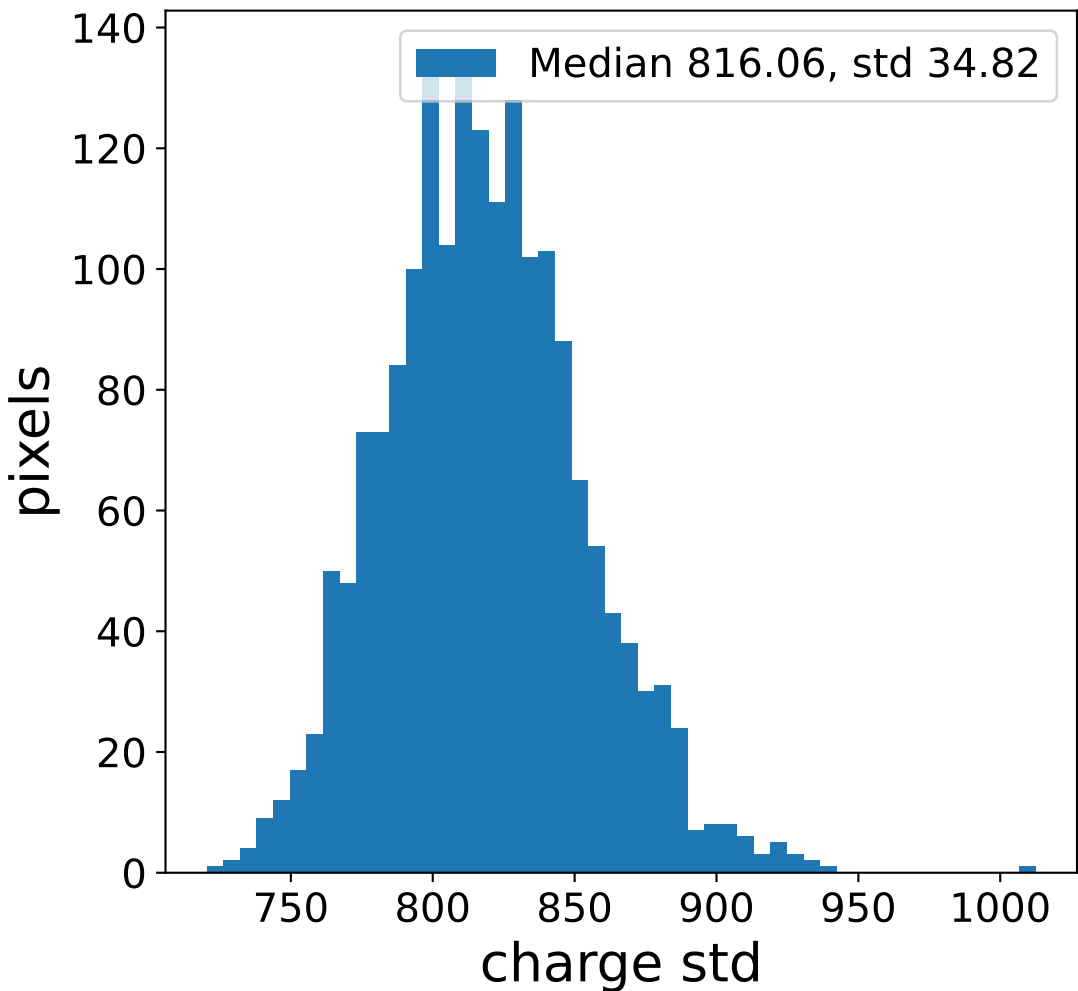

Run 11163

Run 11163

Run 11163 channel: HG

FF sample of 10000 events

pedestal sample of 10000 events

Run 11163 channel: LG

FF sample of 10000 events

pedestal sample of 10000 events