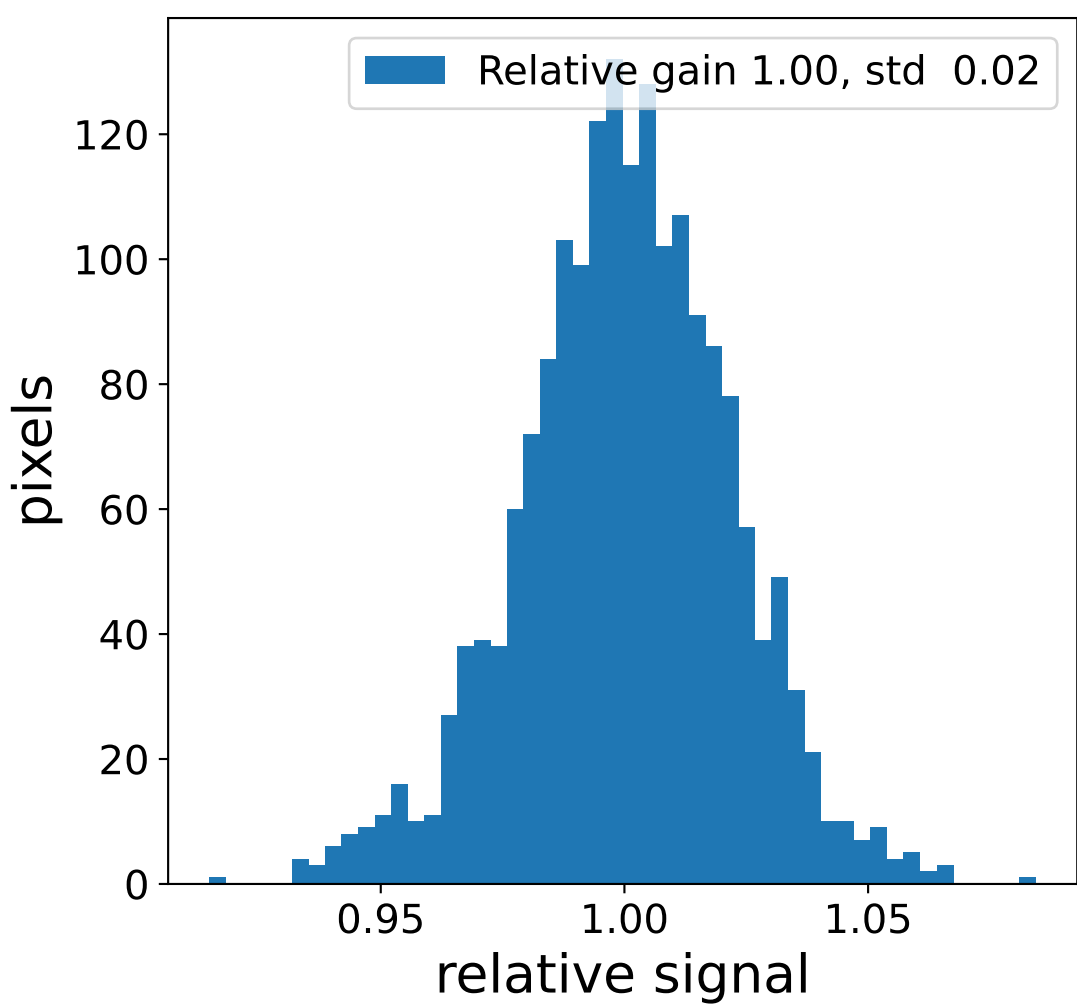

Run 11346

Run 11346

Run 11346 channel: HG

FF sample of 10000 events

pedestal sample of 10000 events

flat-fielded gain [ADC/pe]

Run 11346 channel: LG

FF sample of 10000 events

pedestal sample of 10000 events

flat-fielded gain [ADC/pe]