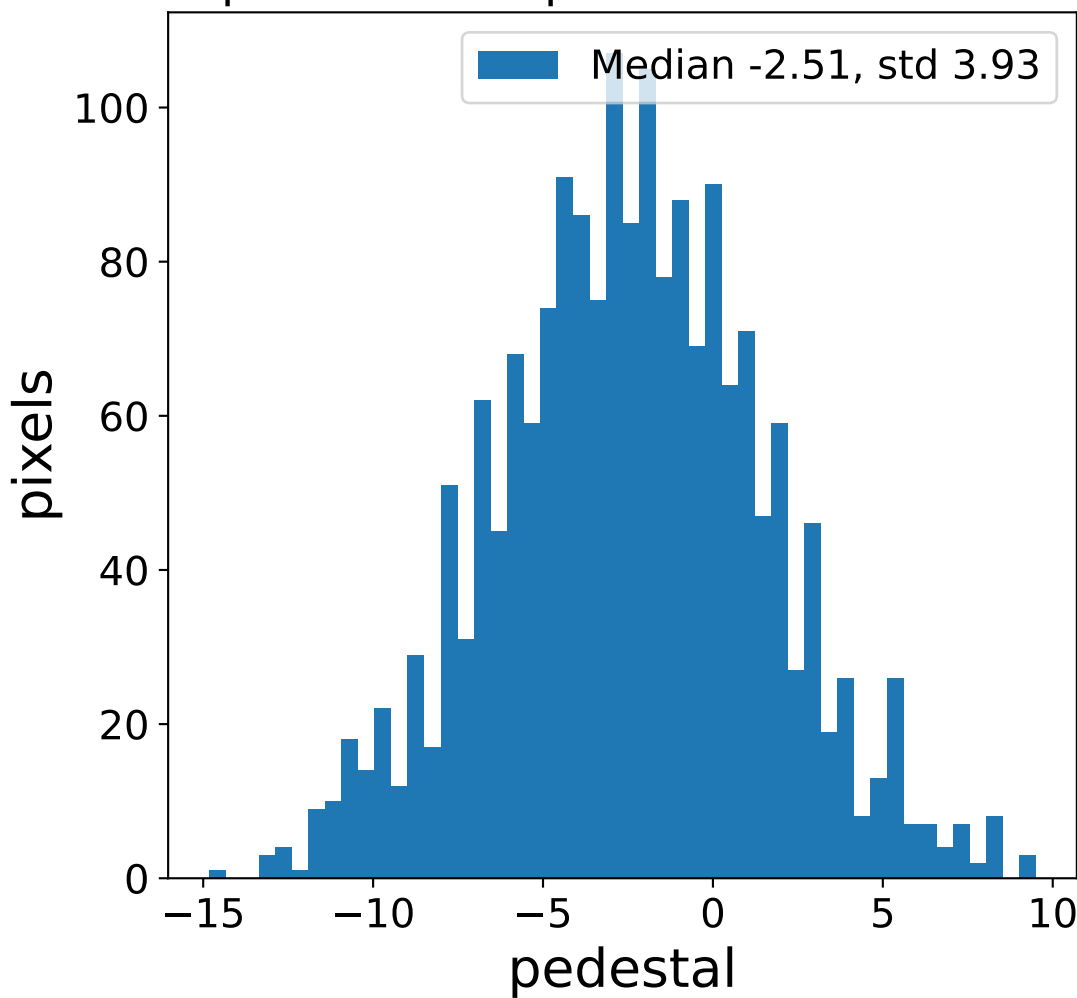

Run 11346

Run 11346

Run 11346 channel: HG

FF sample of 10000 events

pedestal sample of 10000 events

flat-fielded gain [ADC/pe]

Run 11346 channel: LG

FF sample of 10000 events

pedestal sample of 10000 events

flat-fielded gain [ADC/pe]