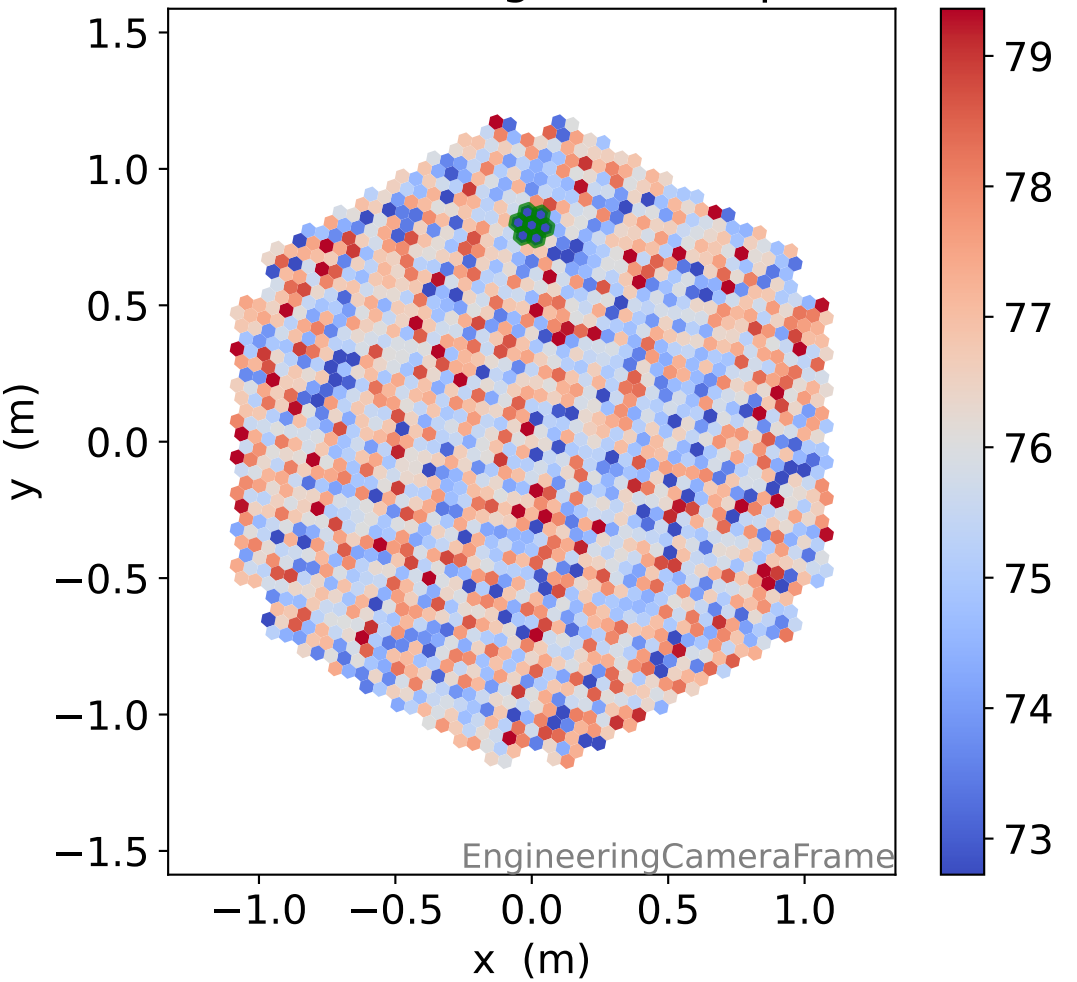

Run 11346

Run 11346

Run 11346 channel: HG

FF sample of 10000 events

pedestal sample of 10000 events

flat-fielded gain [ADC/pe]

Run 11346 channel: LG

FF sample of 10000 events

pedestal sample of 10000 events

flat-fielded gain [ADC/pe]