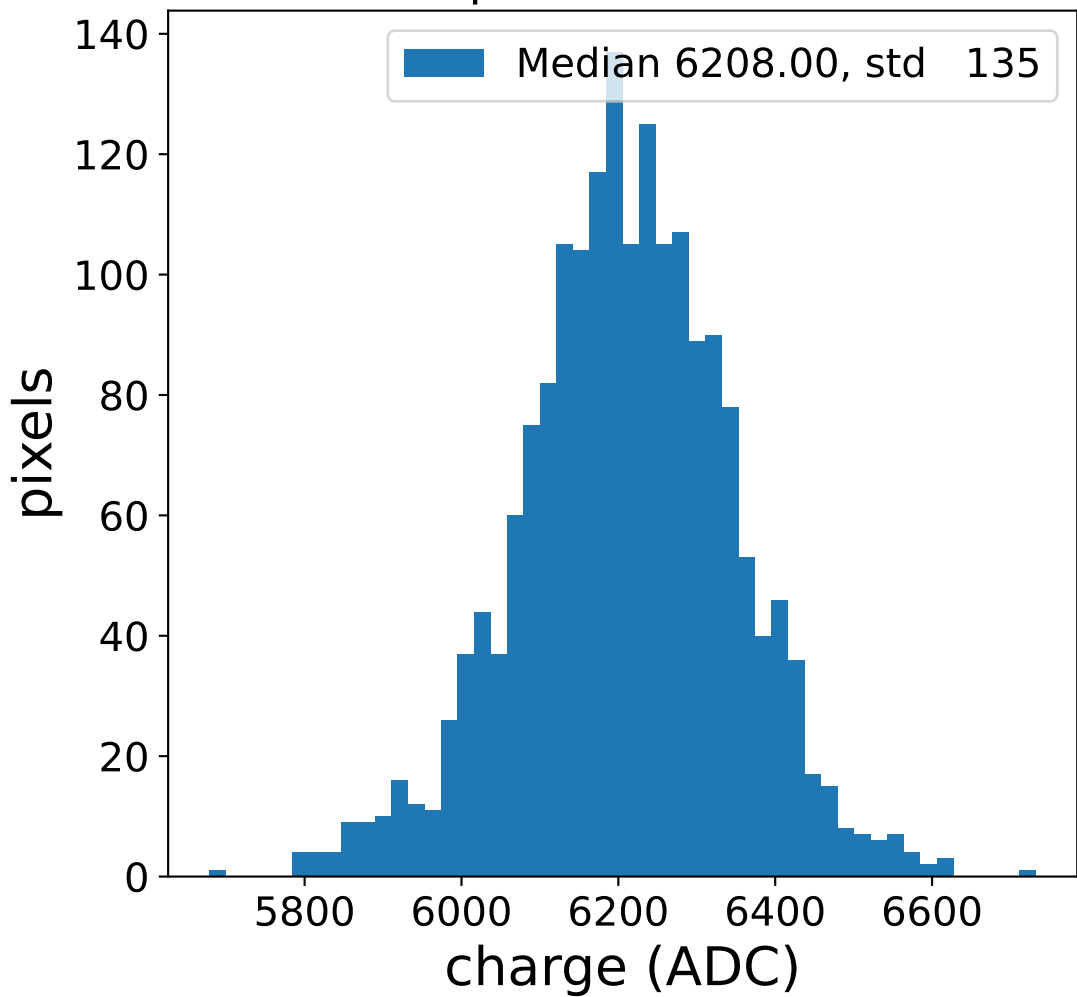

Run 11346

Run 11346

Run 11346 channel: HG

FF sample of 10000 events

pedestal sample of 10000 events

flat-fielded gain [ADC/pe]

Run 11346 channel: LG

FF sample of 10000 events

pedestal sample of 10000 events

flat-fielded gain [ADC/pe]