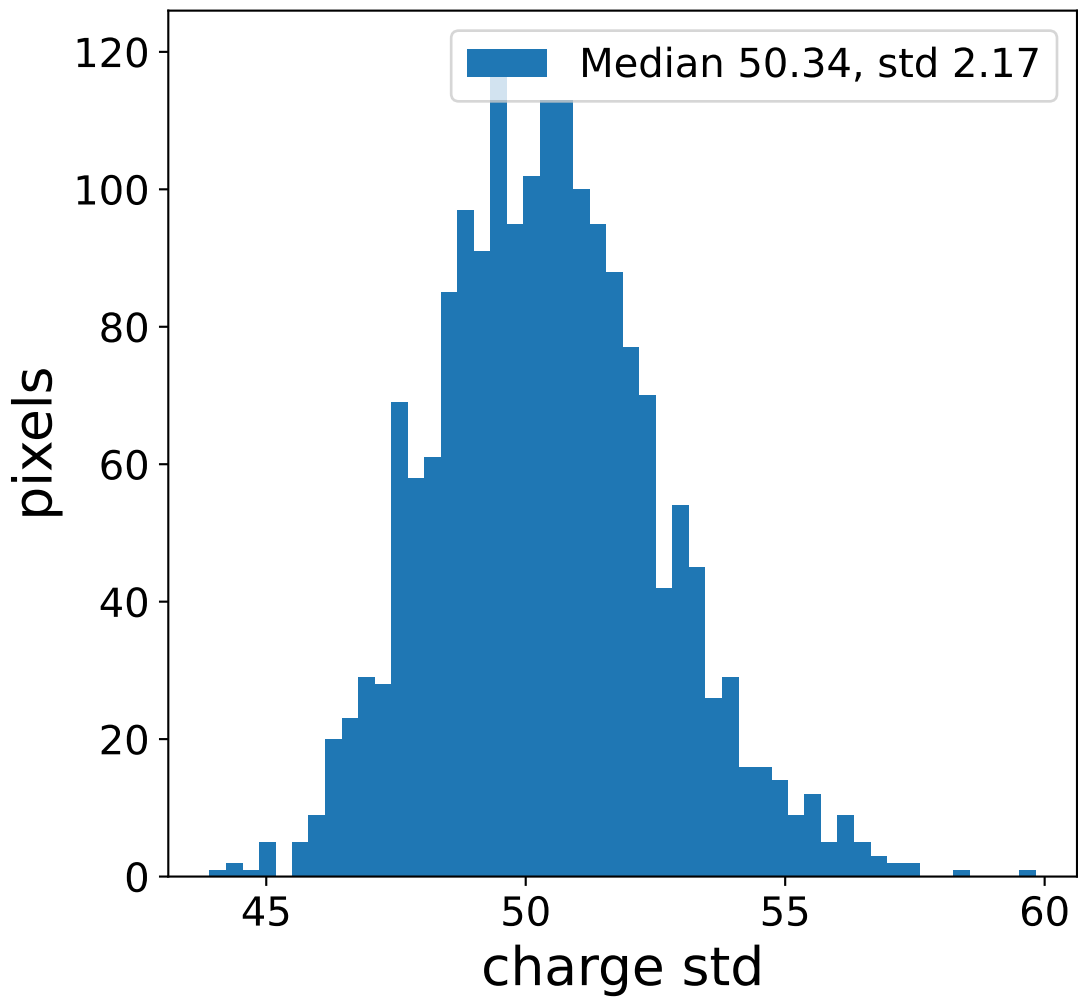

Run 11346

Run 11346

Run 11346 channel: HG

FF sample of 10000 events

pedestal sample of 10000 events

flat-fielded gain [ADC/pe]

Run 11346 channel: LG

FF sample of 10000 events

pedestal sample of 10000 events

flat-fielded gain [ADC/pe]