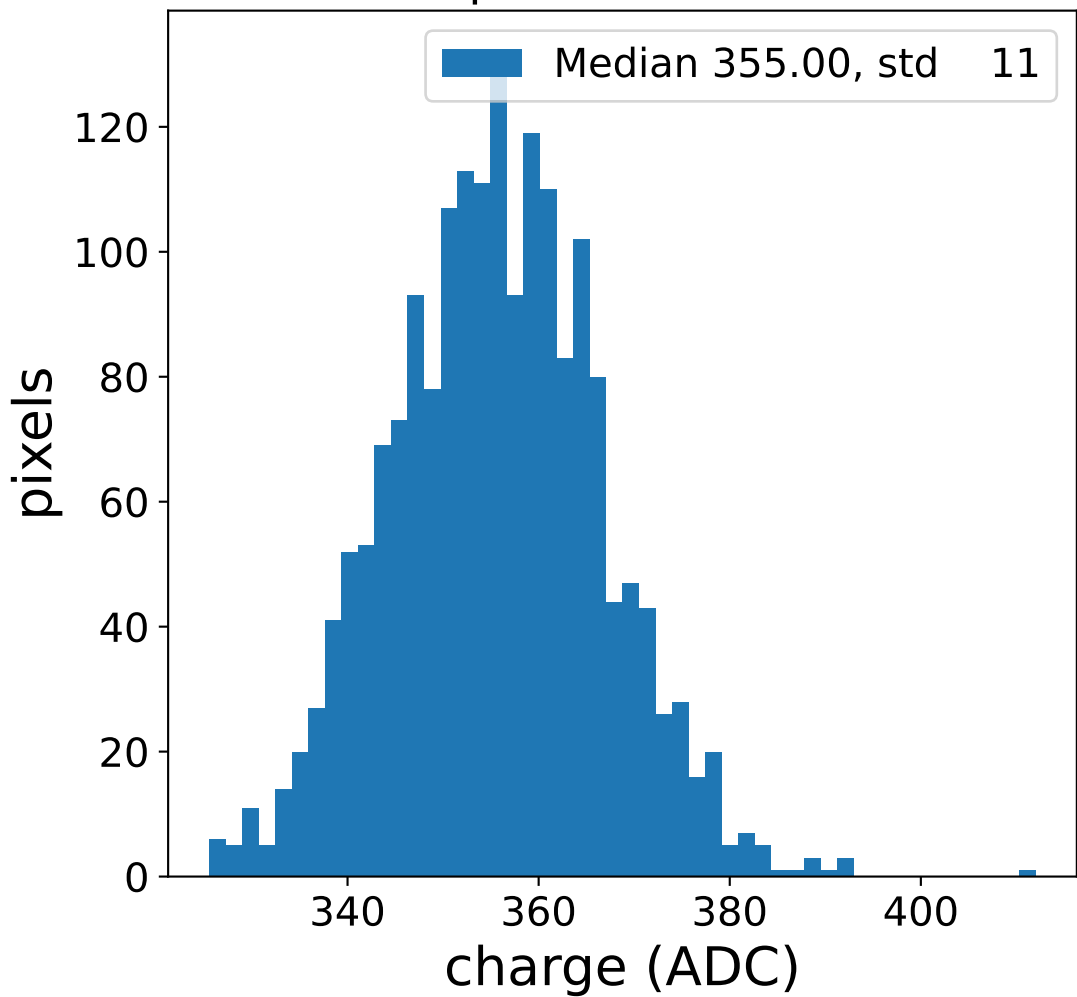

Run 11346

Run 11346

Run 11346 channel: HG

FF sample of 10000 events

pedestal sample of 10000 events

flat-fielded gain [ADC/pe]

Run 11346 channel: LG

FF sample of 10000 events

pedestal sample of 10000 events

flat-fielded gain [ADC/pe]