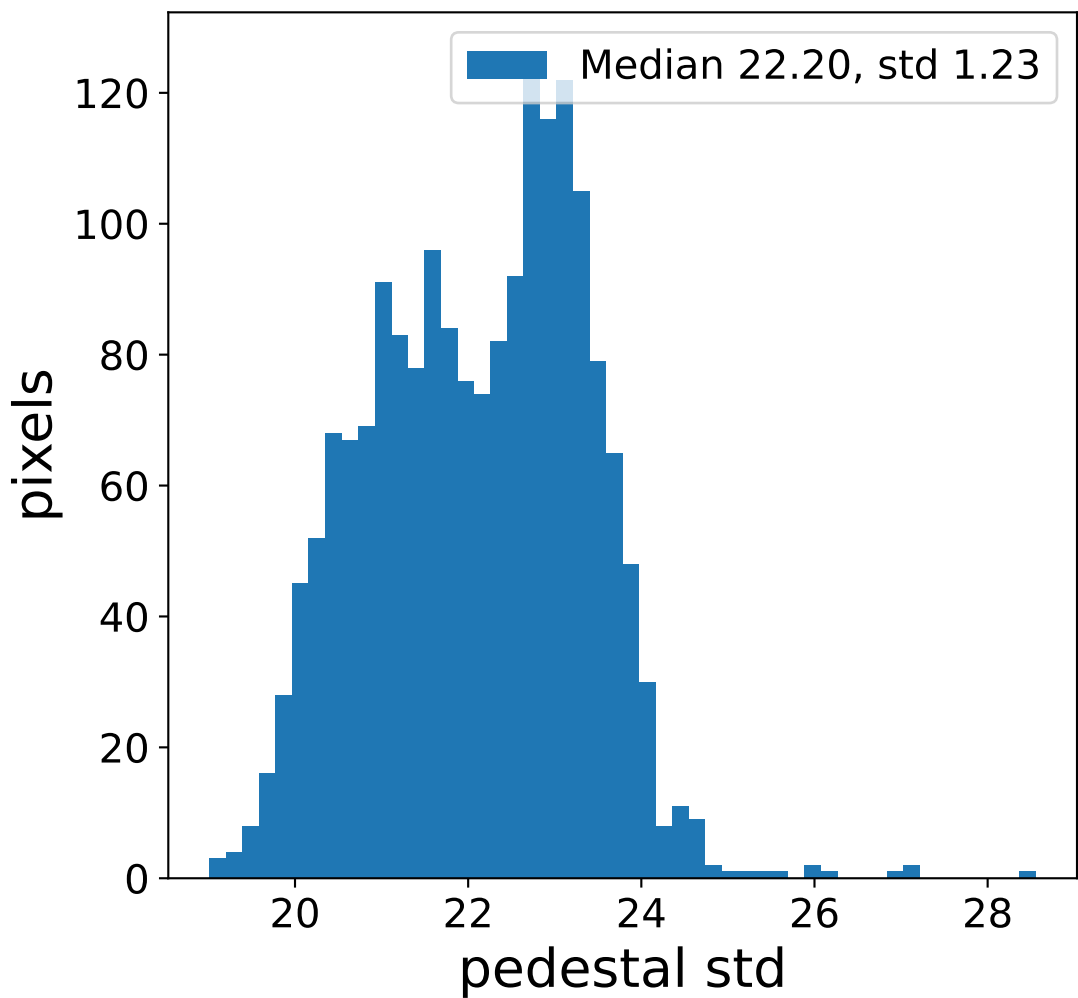

Run 11346

Run 11346

Run 11346 channel: HG

FF sample of 10000 events

pedestal sample of 10000 events

flat-fielded gain [ADC/pe]

Run 11346 channel: LG

FF sample of 10000 events

pedestal sample of 10000 events

flat-fielded gain [ADC/pe]