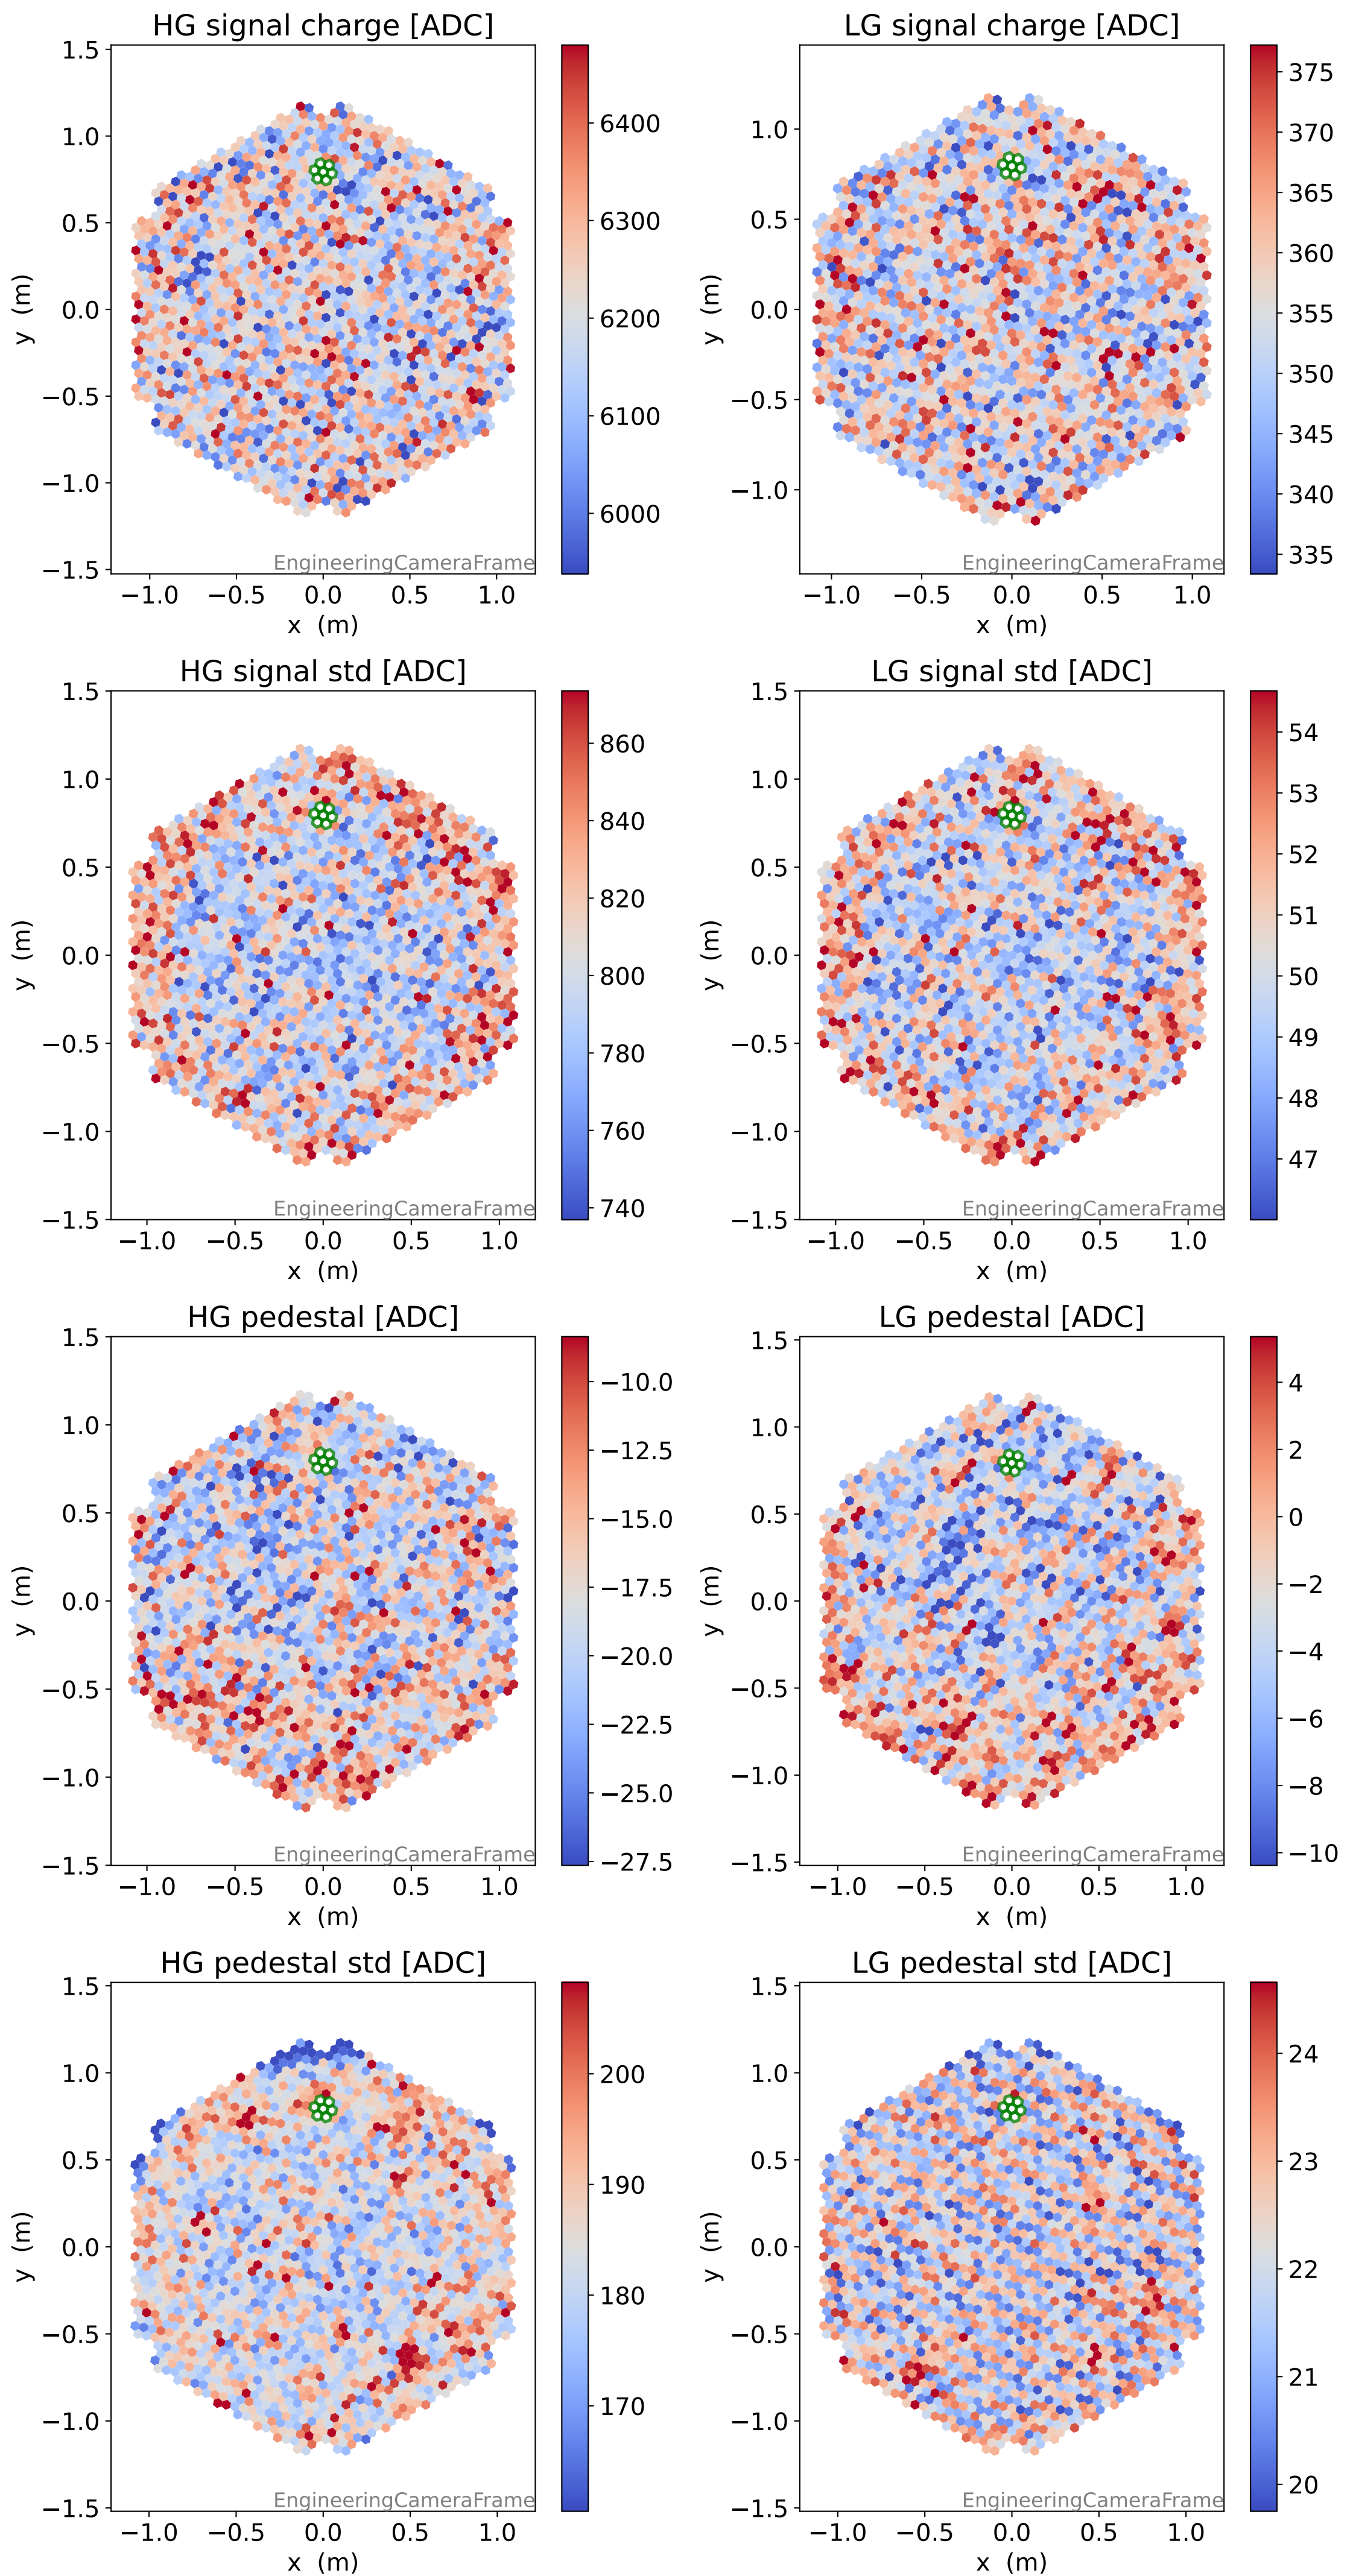

Run 11346

Run 11346

Run 11346 channel: HG

FF sample of 10000 events

pedestal sample of 10000 events

flat-fielded gain [ADC/pe]

Run 11346 channel: LG

FF sample of 10000 events

pedestal sample of 10000 events

flat-fielded gain [ADC/pe]