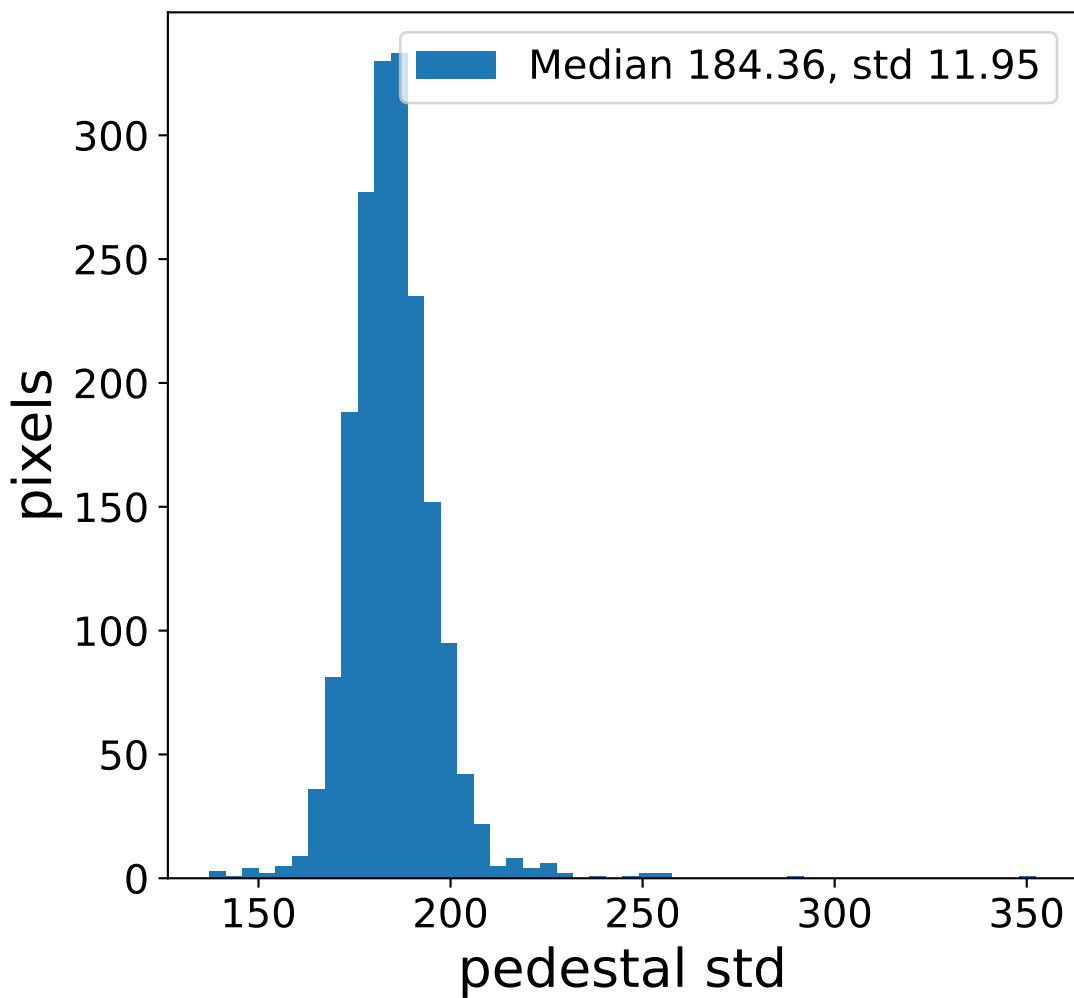

Run 11346

Run 11346

Run 11346 channel: HG

FF sample of 10000 events

pedestal sample of 10000 events

flat-fielded gain [ADC/pe]

Run 11346 channel: LG

FF sample of 10000 events

pedestal sample of 10000 events

flat-fielded gain [ADC/pe]