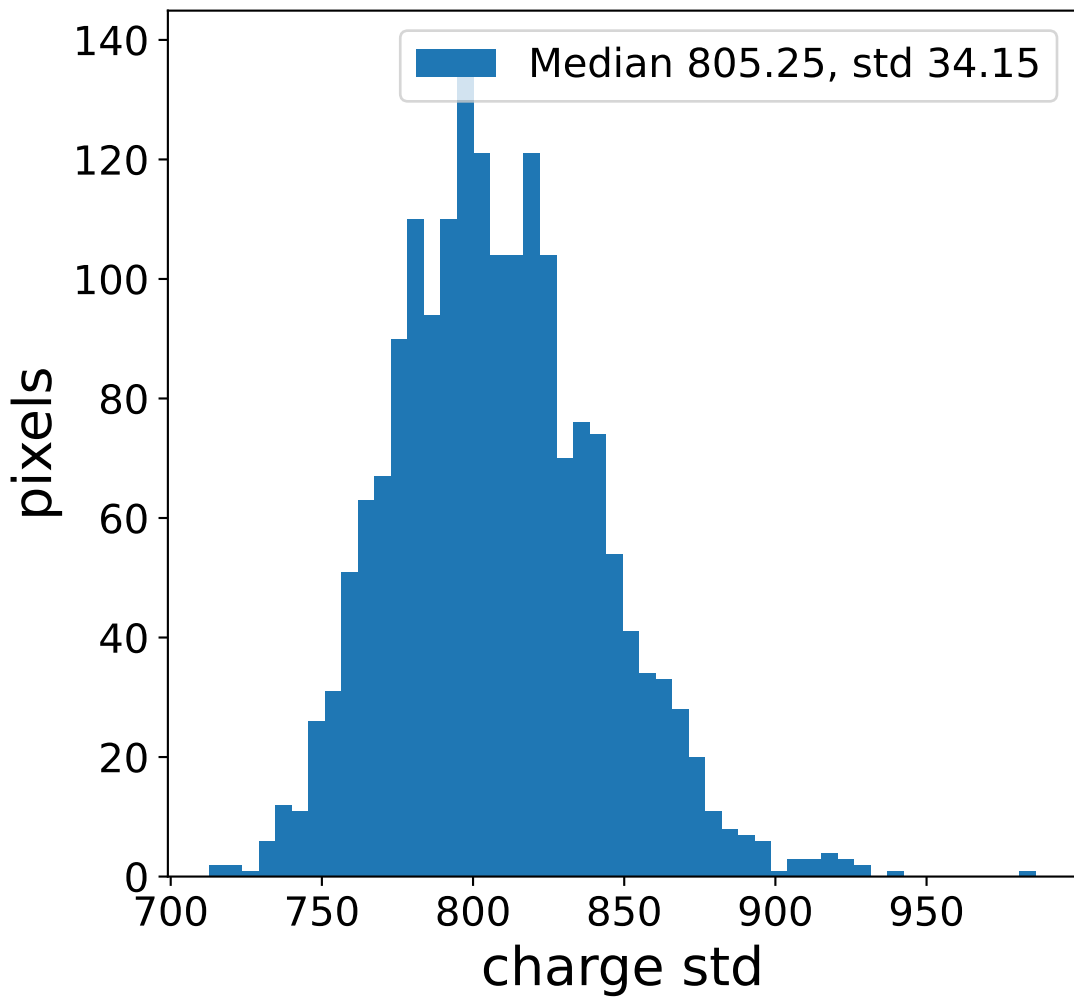

Run 11346

Run 11346

Run 11346 channel: HG

FF sample of 10000 events

pedestal sample of 10000 events

flat-fielded gain [ADC/pe]

Run 11346 channel: LG

FF sample of 10000 events

pedestal sample of 10000 events

flat-fielded gain [ADC/pe]