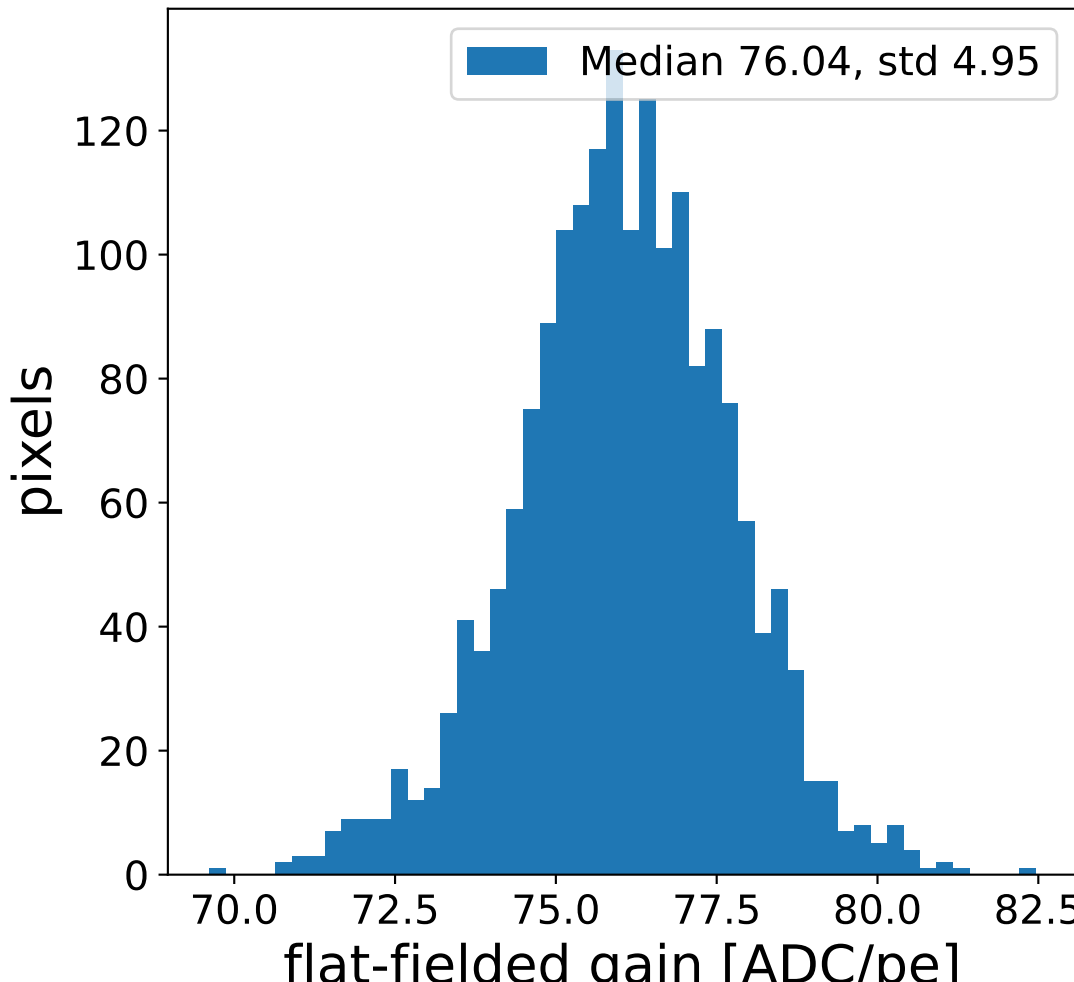

Run 11346

Run 11346

Run 11346 channel: HG

FF sample of 10000 events

pedestal sample of 10000 events

flat-fielded gain [ADC/pe]

Run 11346 channel: LG

FF sample of 10000 events

pedestal sample of 10000 events

flat-fielded gain [ADC/pe]