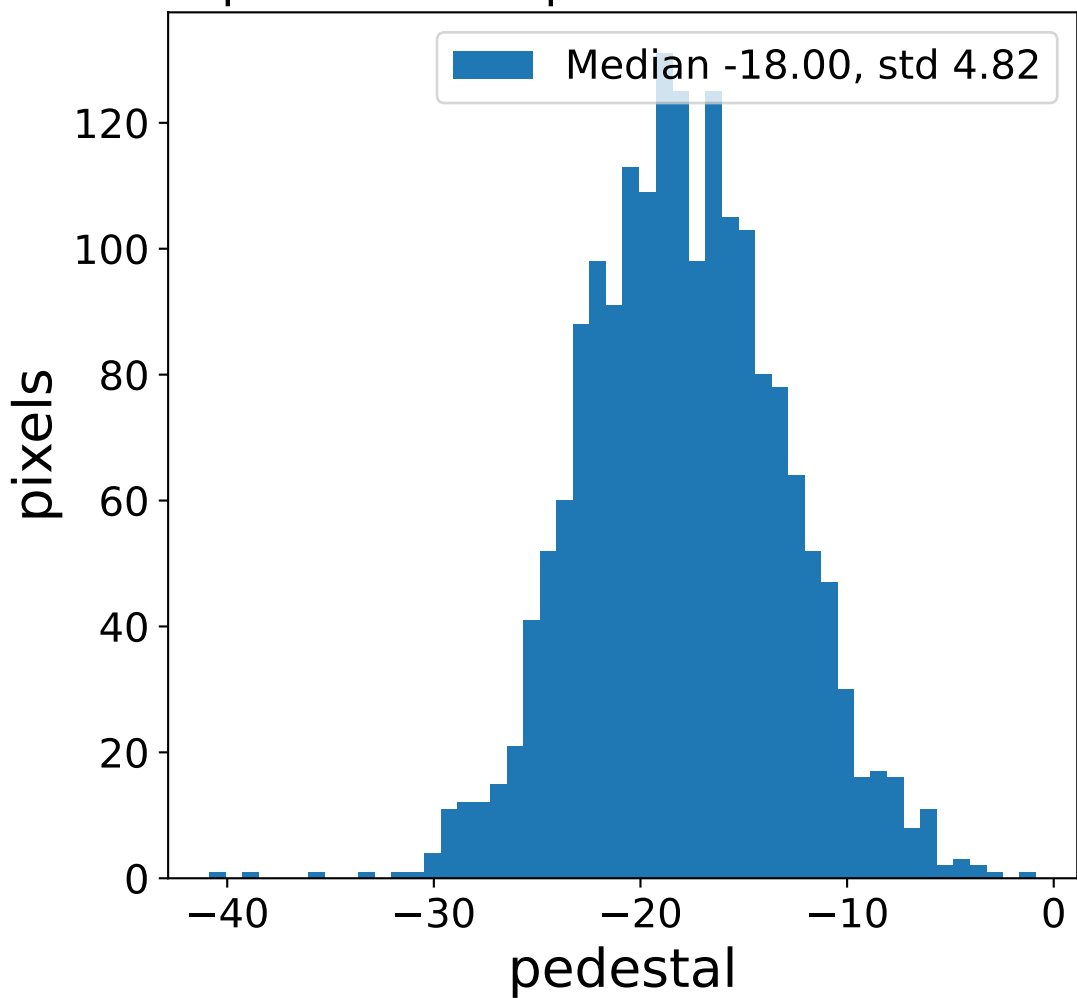

Run 11346

Run 11346

Run 11346 channel: HG

FF sample of 10000 events

pedestal sample of 10000 events

flat-fielded gain [ADC/pe]

Run 11346 channel: LG

FF sample of 10000 events

pedestal sample of 10000 events

flat-fielded gain [ADC/pe]