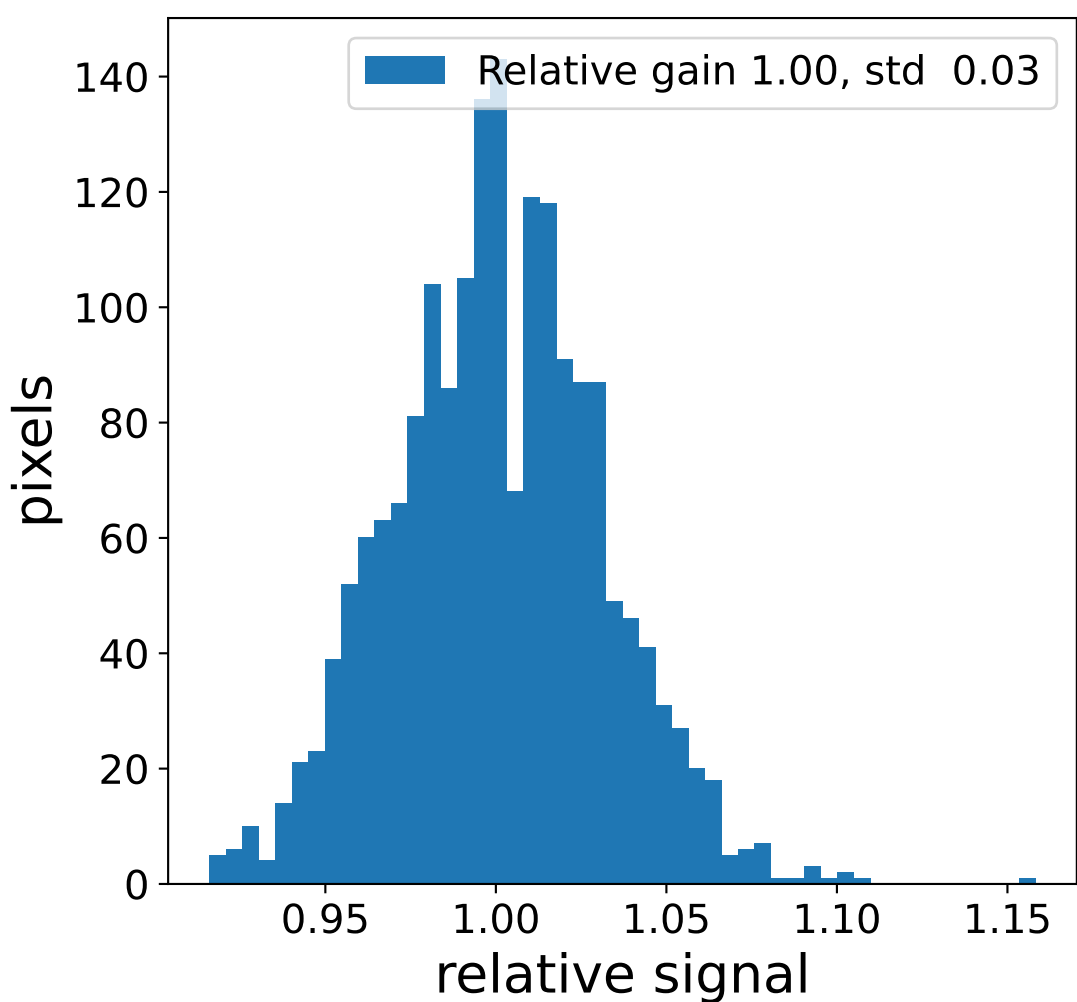

Run 11346

Run 11346

Run 11346 channel: HG

FF sample of 10000 events

pedestal sample of 10000 events

flat-fielded gain [ADC/pe]

Run 11346 channel: LG

FF sample of 10000 events

pedestal sample of 10000 events

flat-fielded gain [ADC/pe]