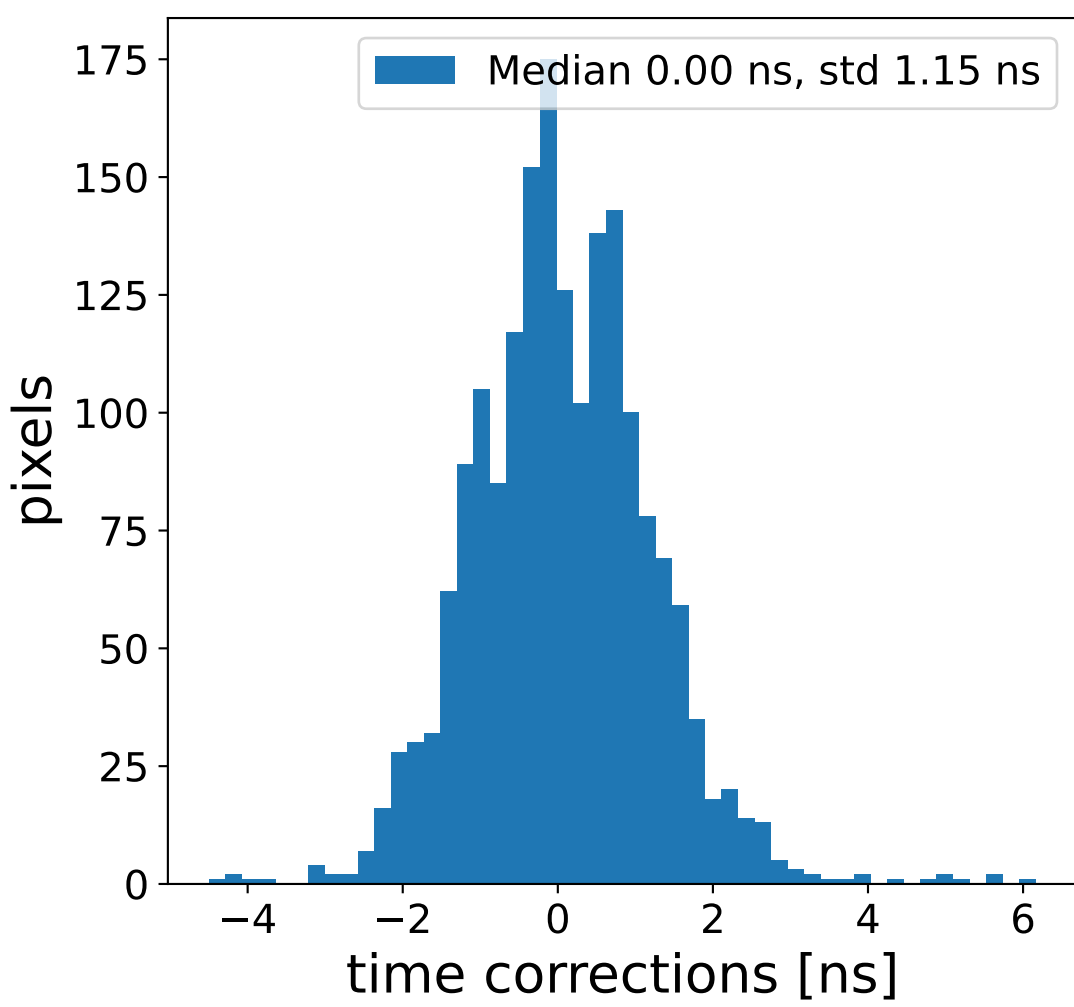

Run 11346

Run 11346

Run 11346 channel: HG

FF sample of 10000 events

pedestal sample of 10000 events

flat-fielded gain [ADC/pe]

Run 11346 channel: LG

FF sample of 10000 events

pedestal sample of 10000 events

flat-fielded gain [ADC/pe]