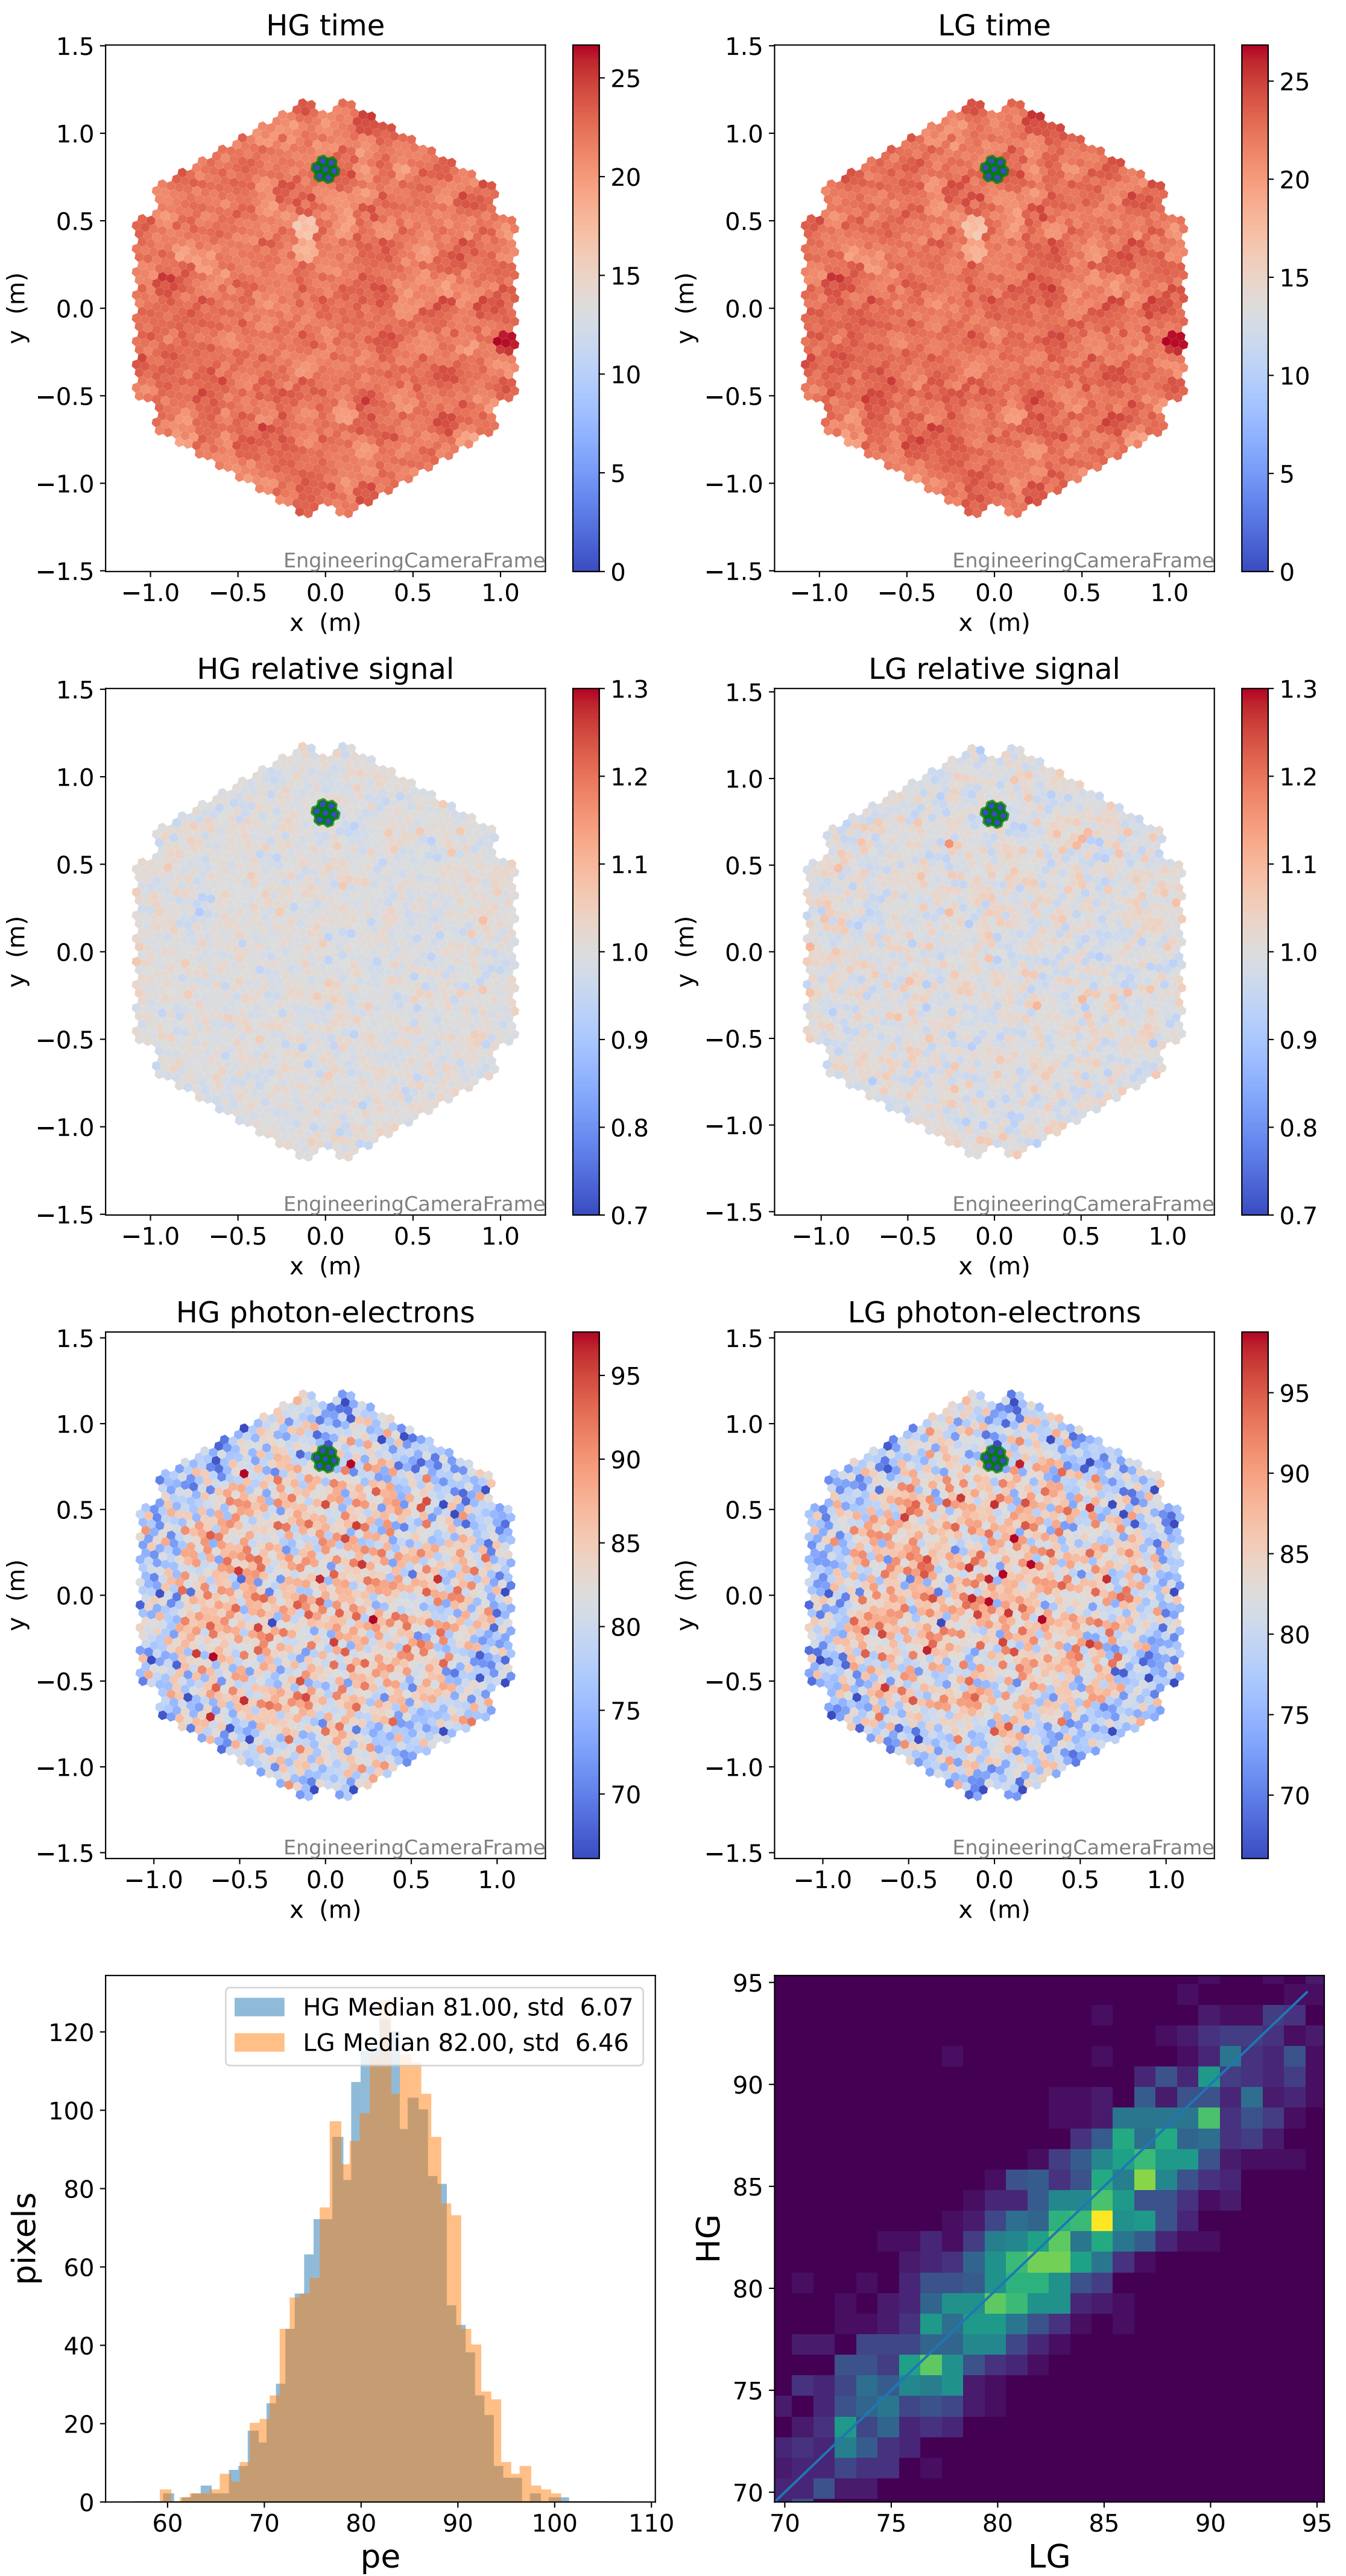

Run 11346

Run 11346

Run 11346 channel: HG

FF sample of 10000 events

pedestal sample of 10000 events

flat-fielded gain [ADC/pe]

Run 11346 channel: LG

FF sample of 10000 events

pedestal sample of 10000 events

flat-fielded gain [ADC/pe]