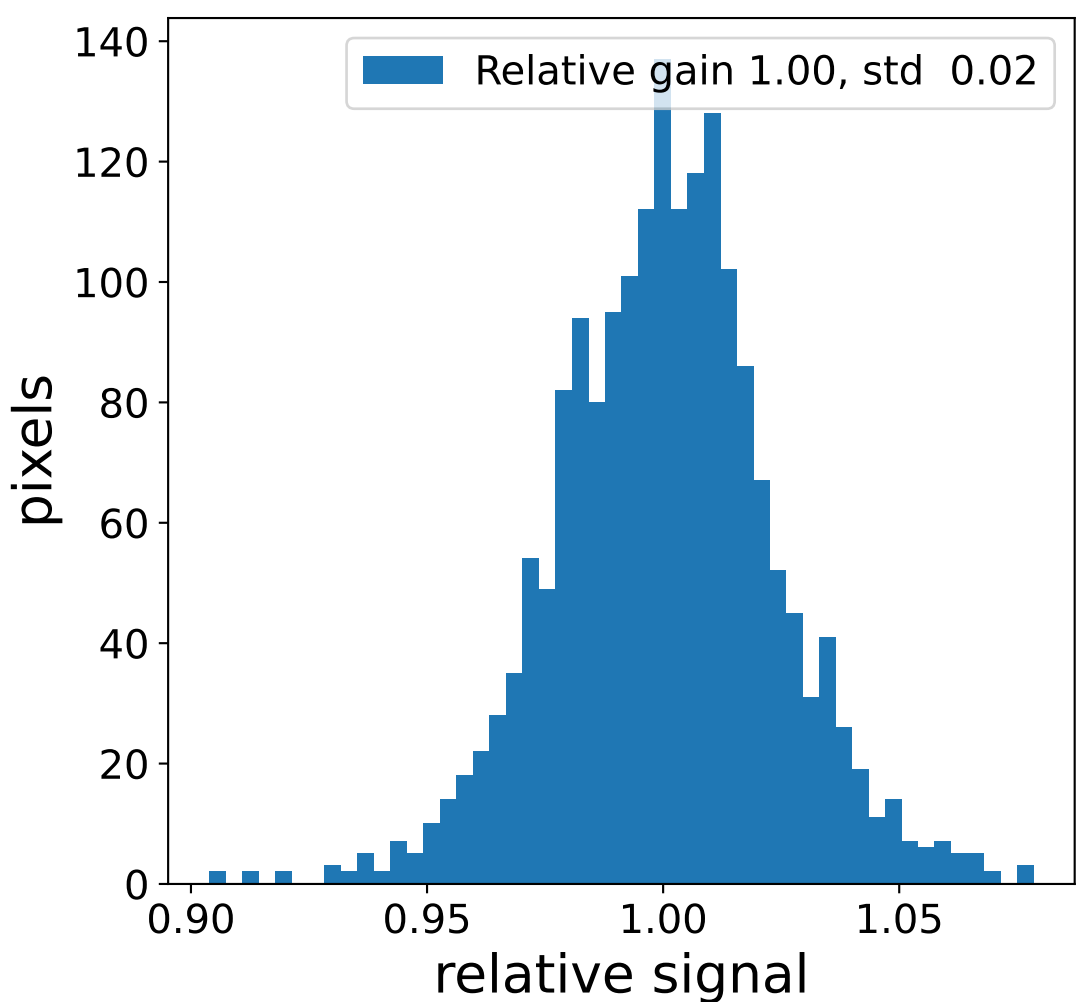

Run 11714

Run 11714

Run 11714 channel: HG

FF sample of 10000 events

pedestal sample of 10000 events

flat-fielded gain [ADC/pe]

Run 11714 channel: LG

FF sample of 10000 events

pedestal sample of 10000 events

flat-fielded gain [ADC/pe]