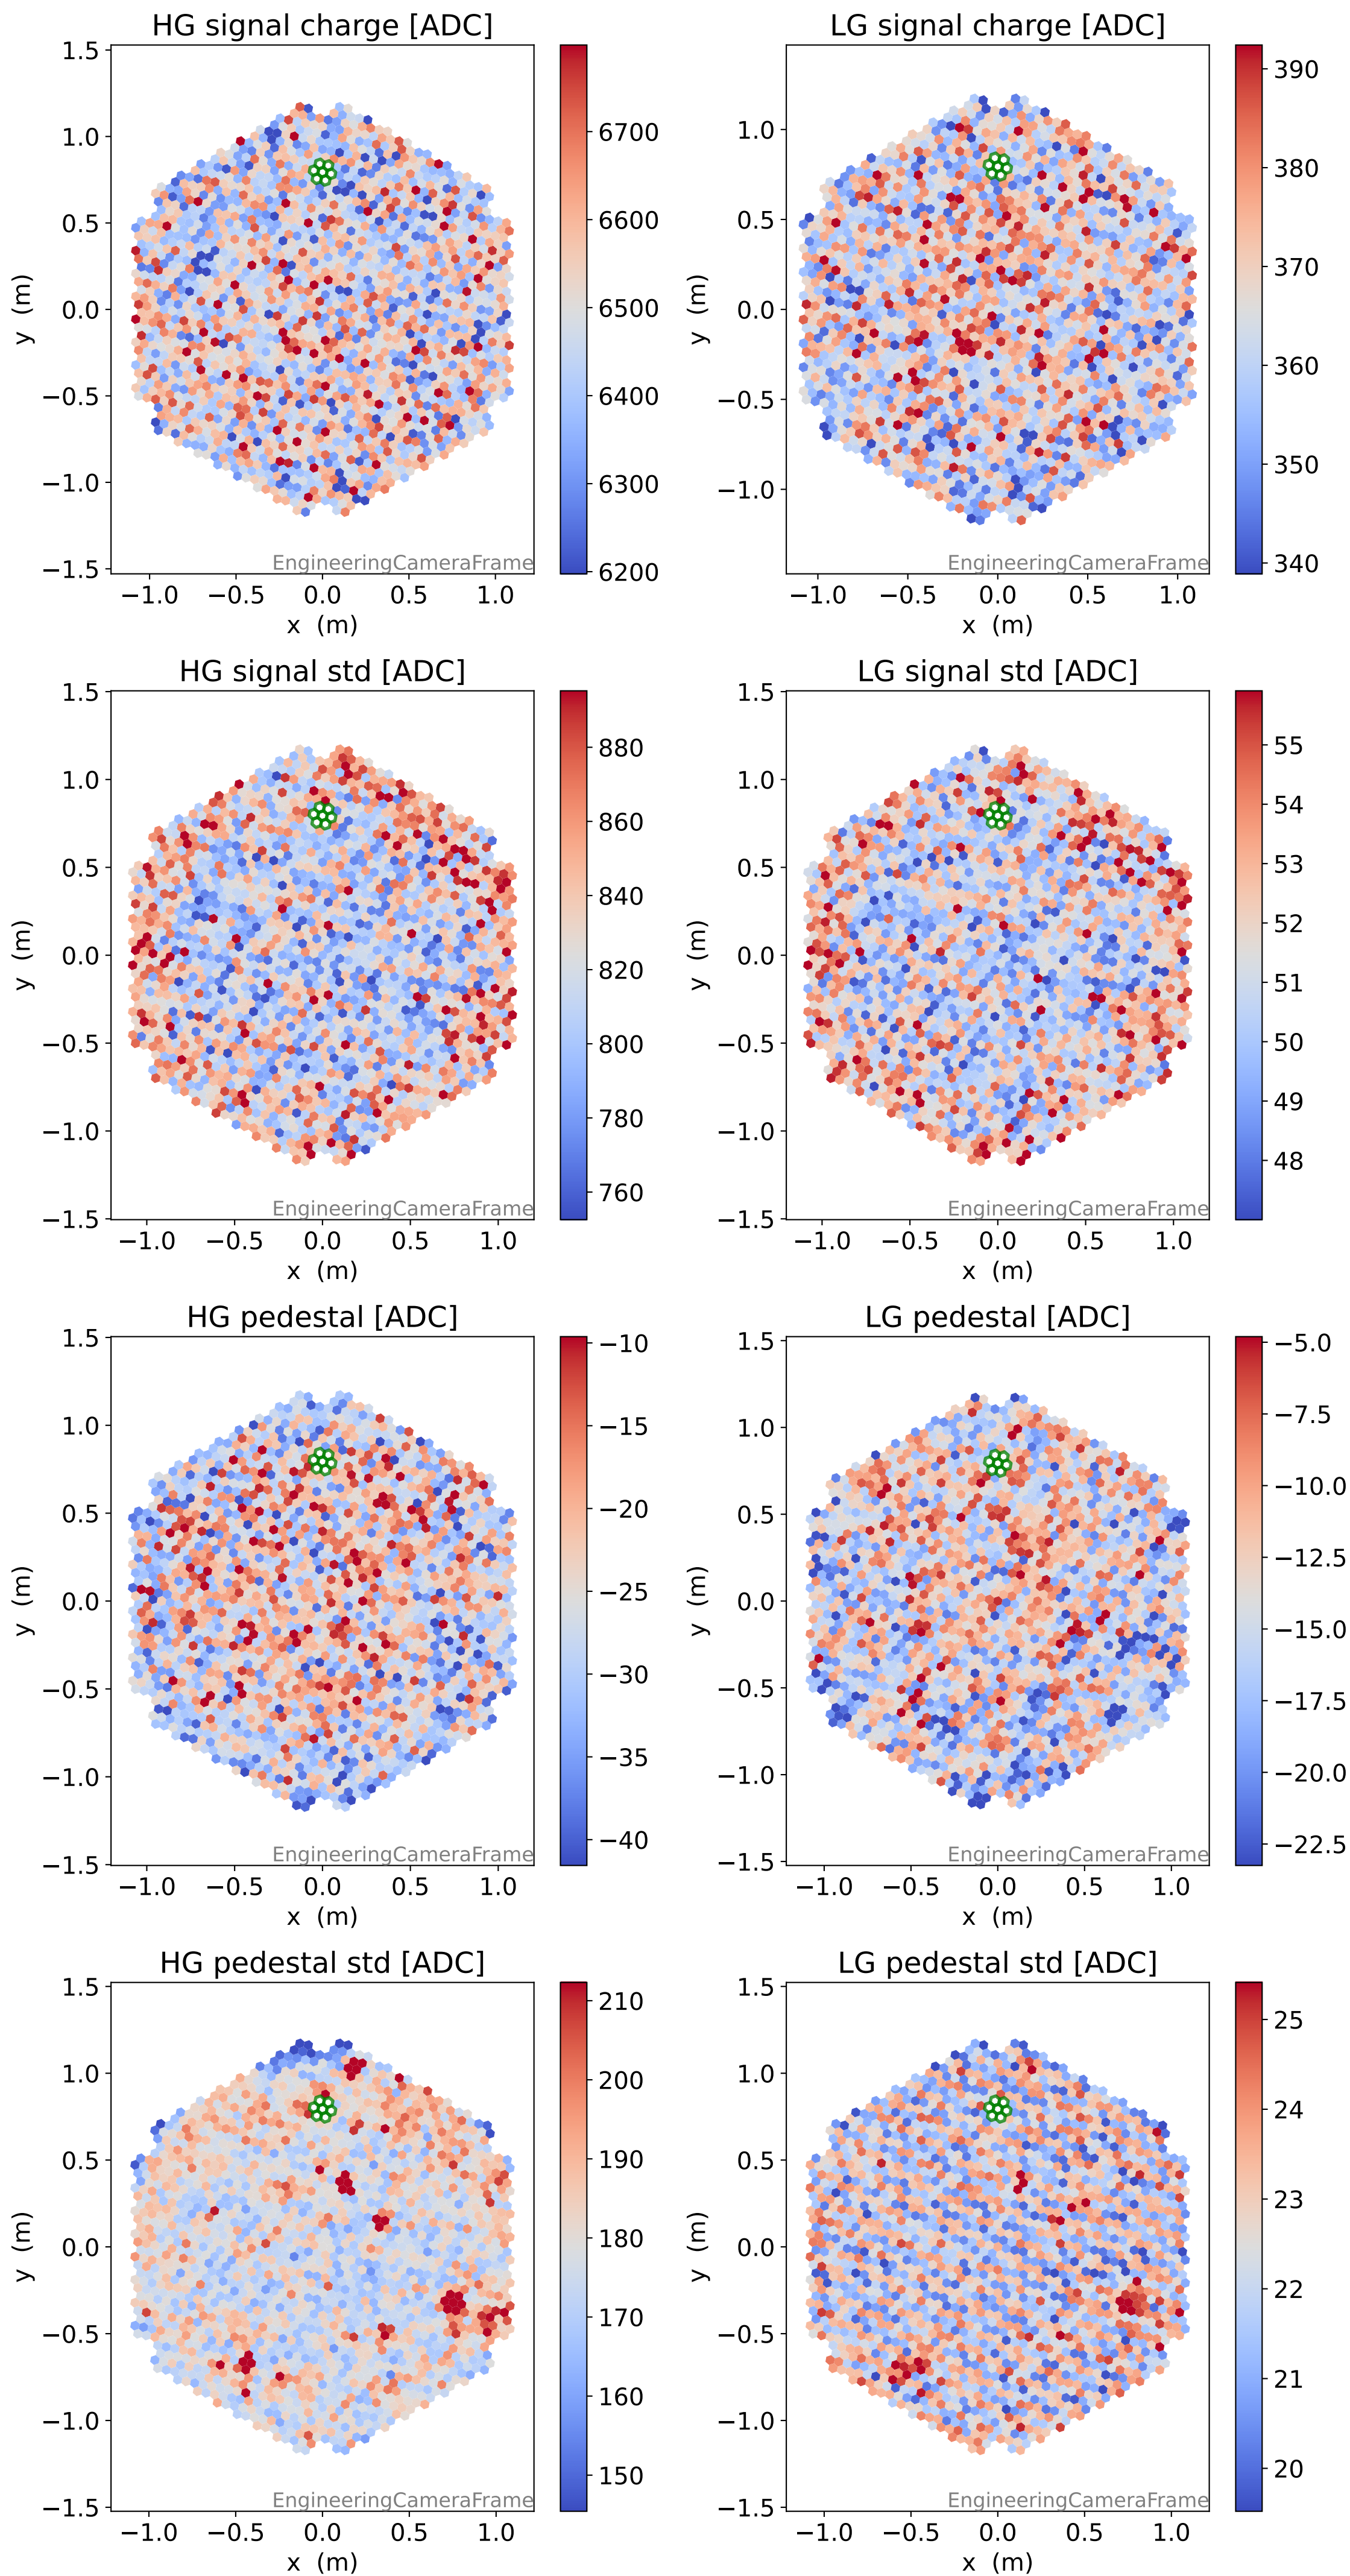

Run 11714

Run 11714

Run 11714 channel: HG

FF sample of 10000 events

pedestal sample of 10000 events

flat-fielded gain [ADC/pe]

Run 11714 channel: LG

FF sample of 10000 events

pedestal sample of 10000 events

flat-fielded gain [ADC/pe]