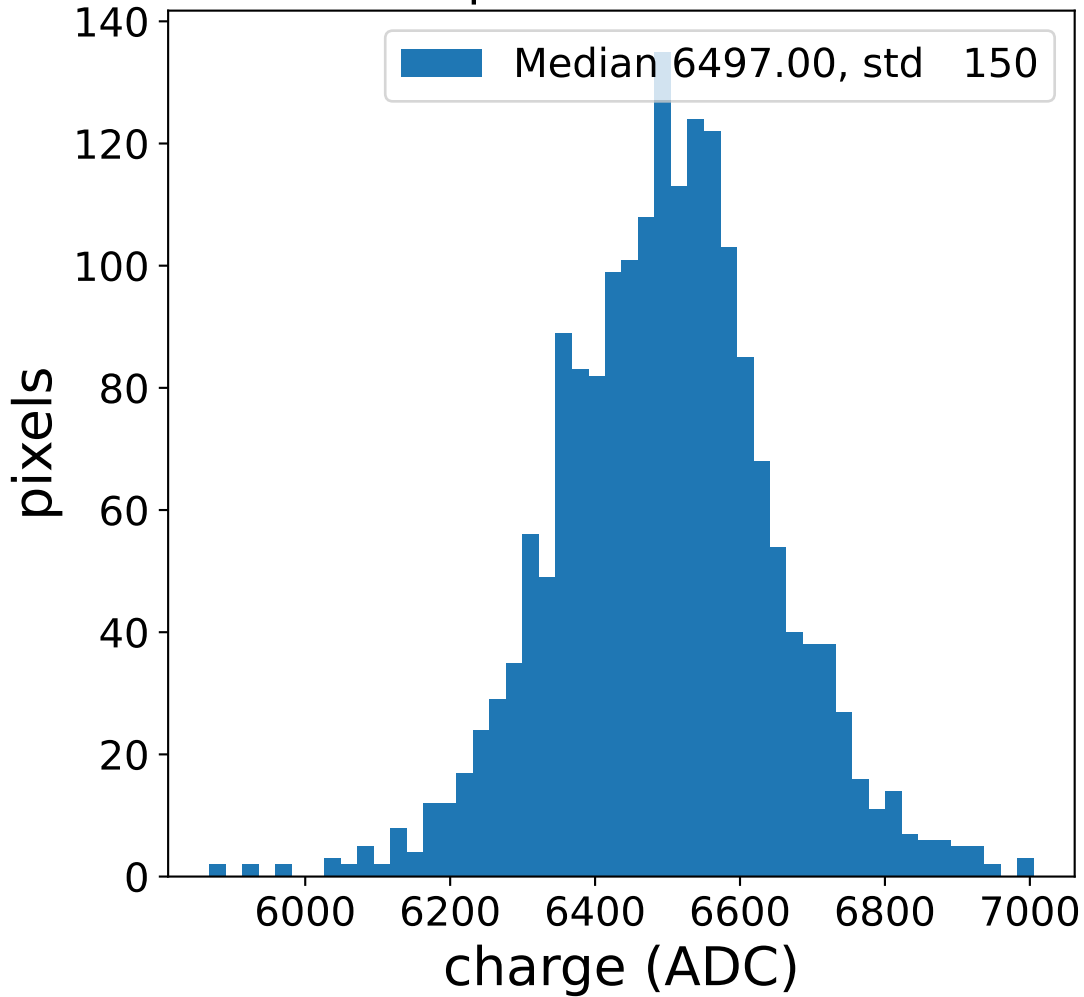

Run 11714

Run 11714

Run 11714 channel: HG

FF sample of 10000 events

pedestal sample of 10000 events

flat-fielded gain [ADC/pe]

Run 11714 channel: LG

FF sample of 10000 events

pedestal sample of 10000 events

flat-fielded gain [ADC/pe]