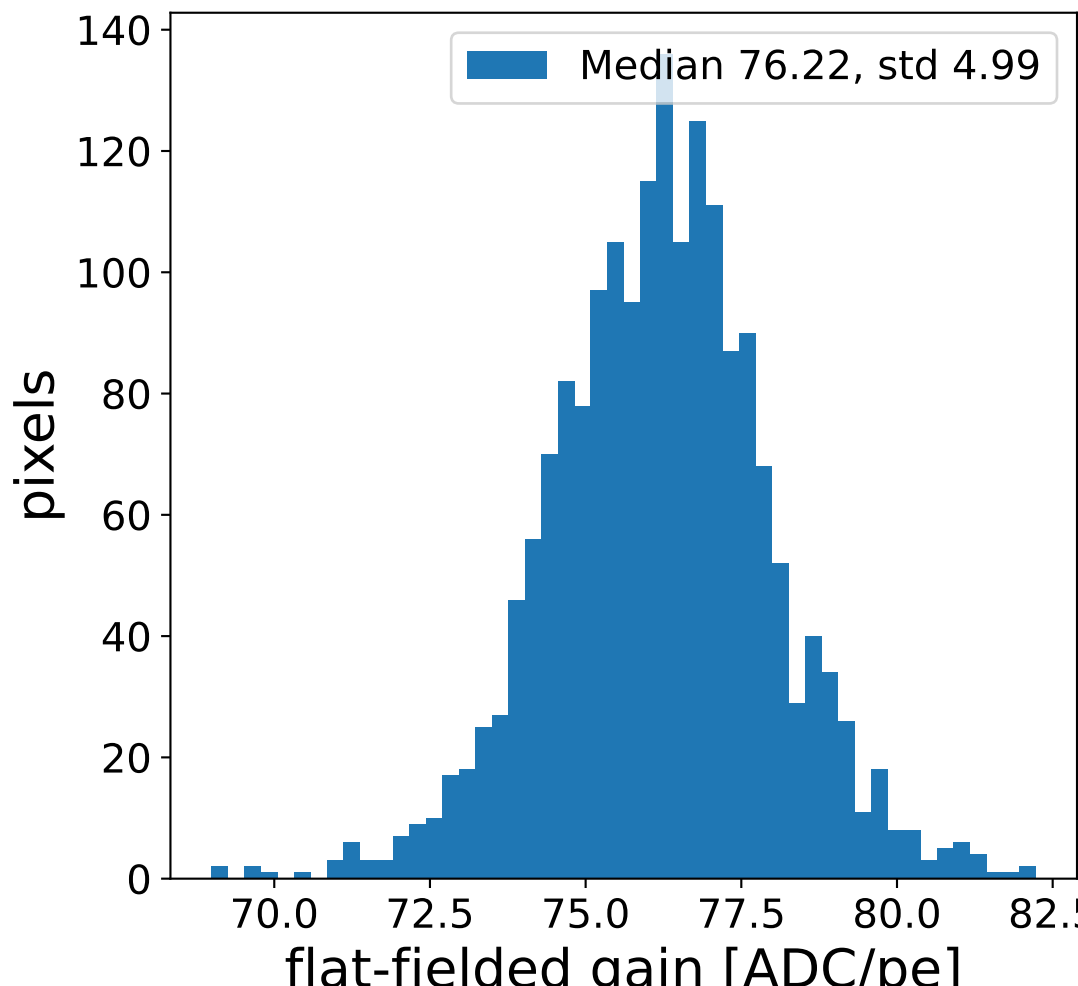

Run 11714

Run 11714

Run 11714 channel: HG

FF sample of 10000 events

pedestal sample of 10000 events

flat-fielded gain [ADC/pe]

Run 11714 channel: LG

FF sample of 10000 events

pedestal sample of 10000 events

flat-fielded gain [ADC/pe]