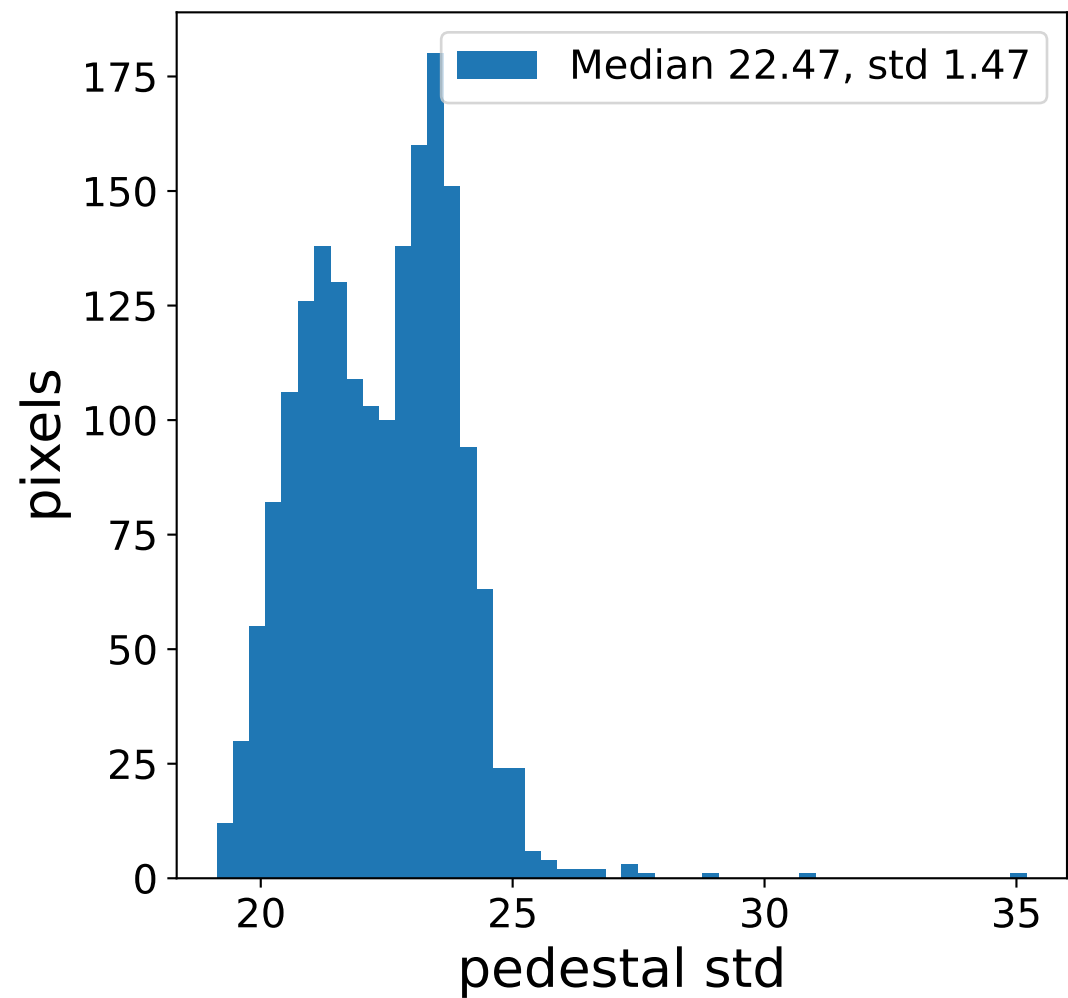

Run 11714

Run 11714

Run 11714 channel: HG

FF sample of 10000 events

pedestal sample of 10000 events

flat-fielded gain [ADC/pe]

Run 11714 channel: LG

FF sample of 10000 events

pedestal sample of 10000 events

flat-fielded gain [ADC/pe]