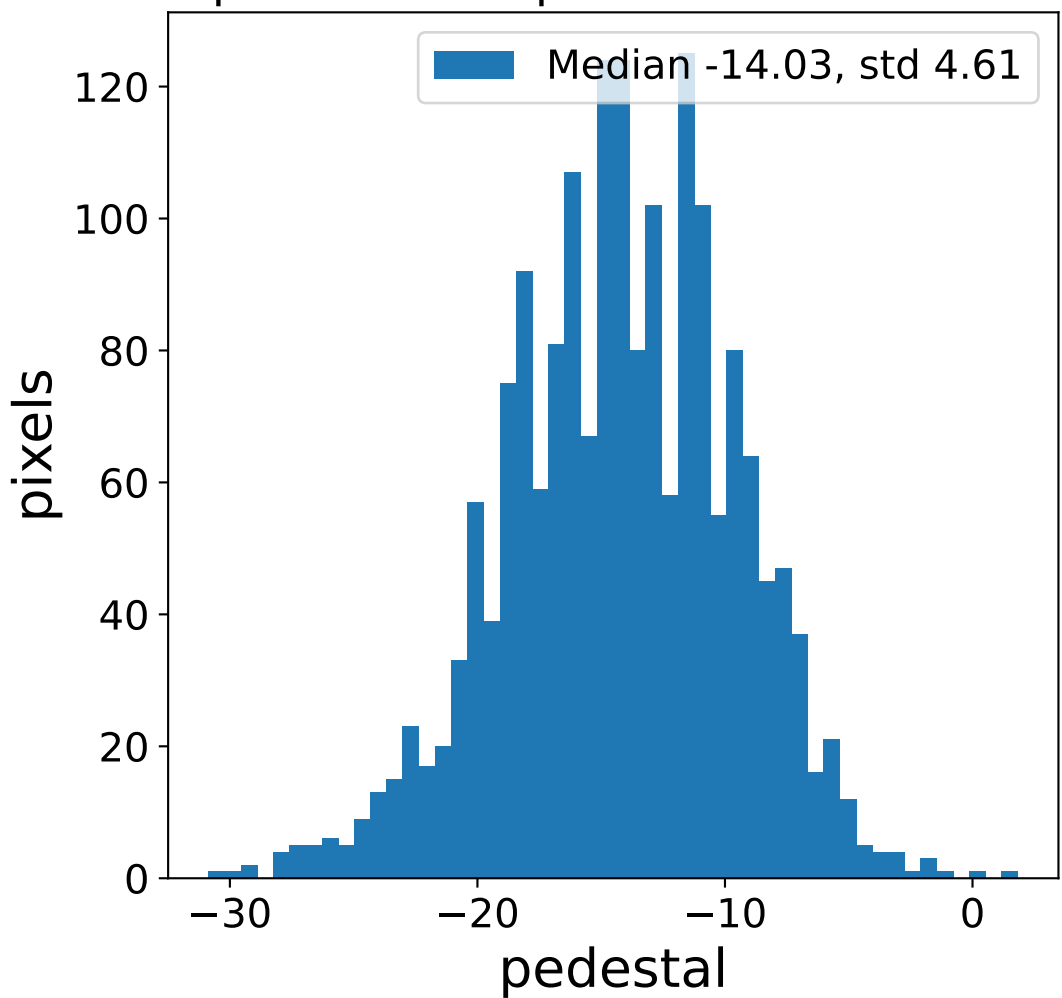

Run 11714

Run 11714

Run 11714 channel: HG

FF sample of 10000 events

pedestal sample of 10000 events

flat-fielded gain [ADC/pe]

Run 11714 channel: LG

FF sample of 10000 events

pedestal sample of 10000 events

flat-fielded gain [ADC/pe]