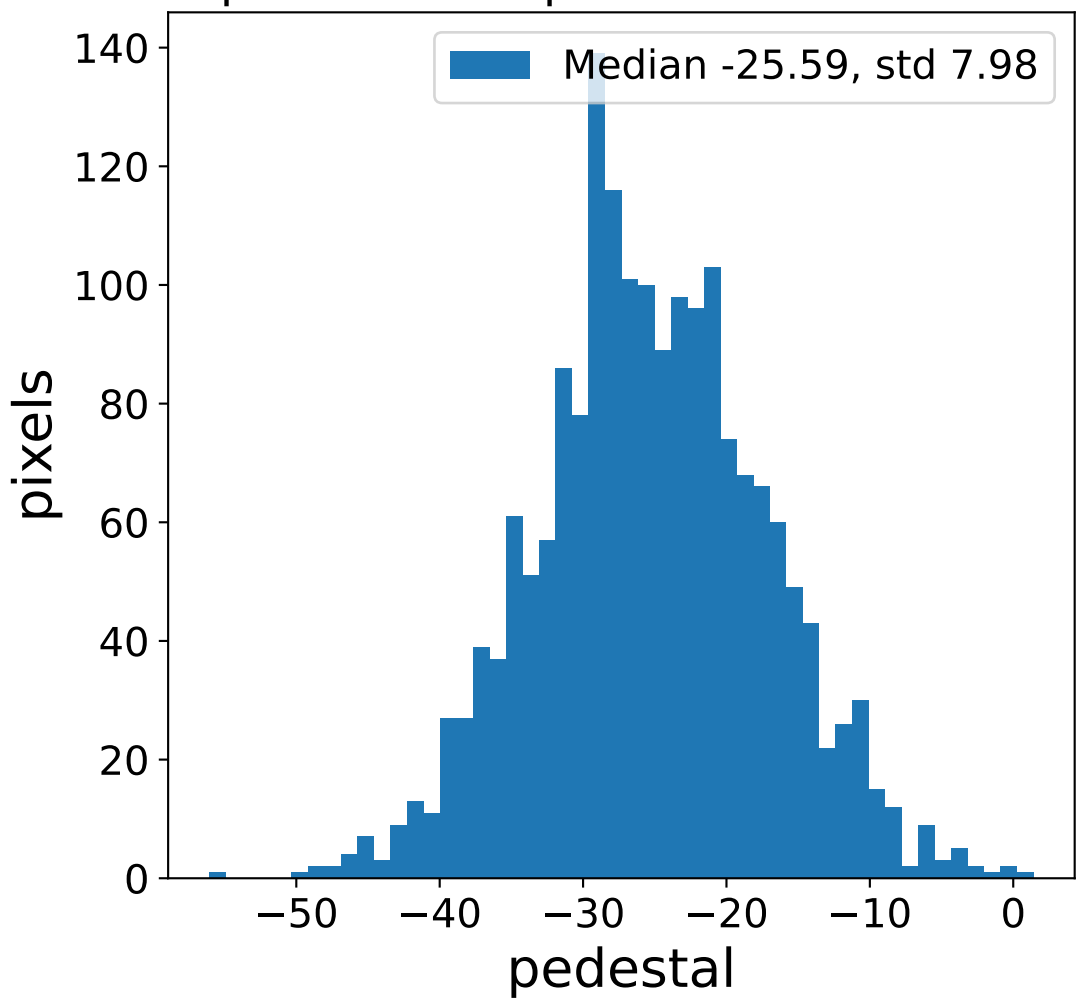

Run 11714

Run 11714

Run 11714 channel: HG

FF sample of 10000 events

pedestal sample of 10000 events

flat-fielded gain [ADC/pe]

Run 11714 channel: LG

FF sample of 10000 events

pedestal sample of 10000 events

flat-fielded gain [ADC/pe]