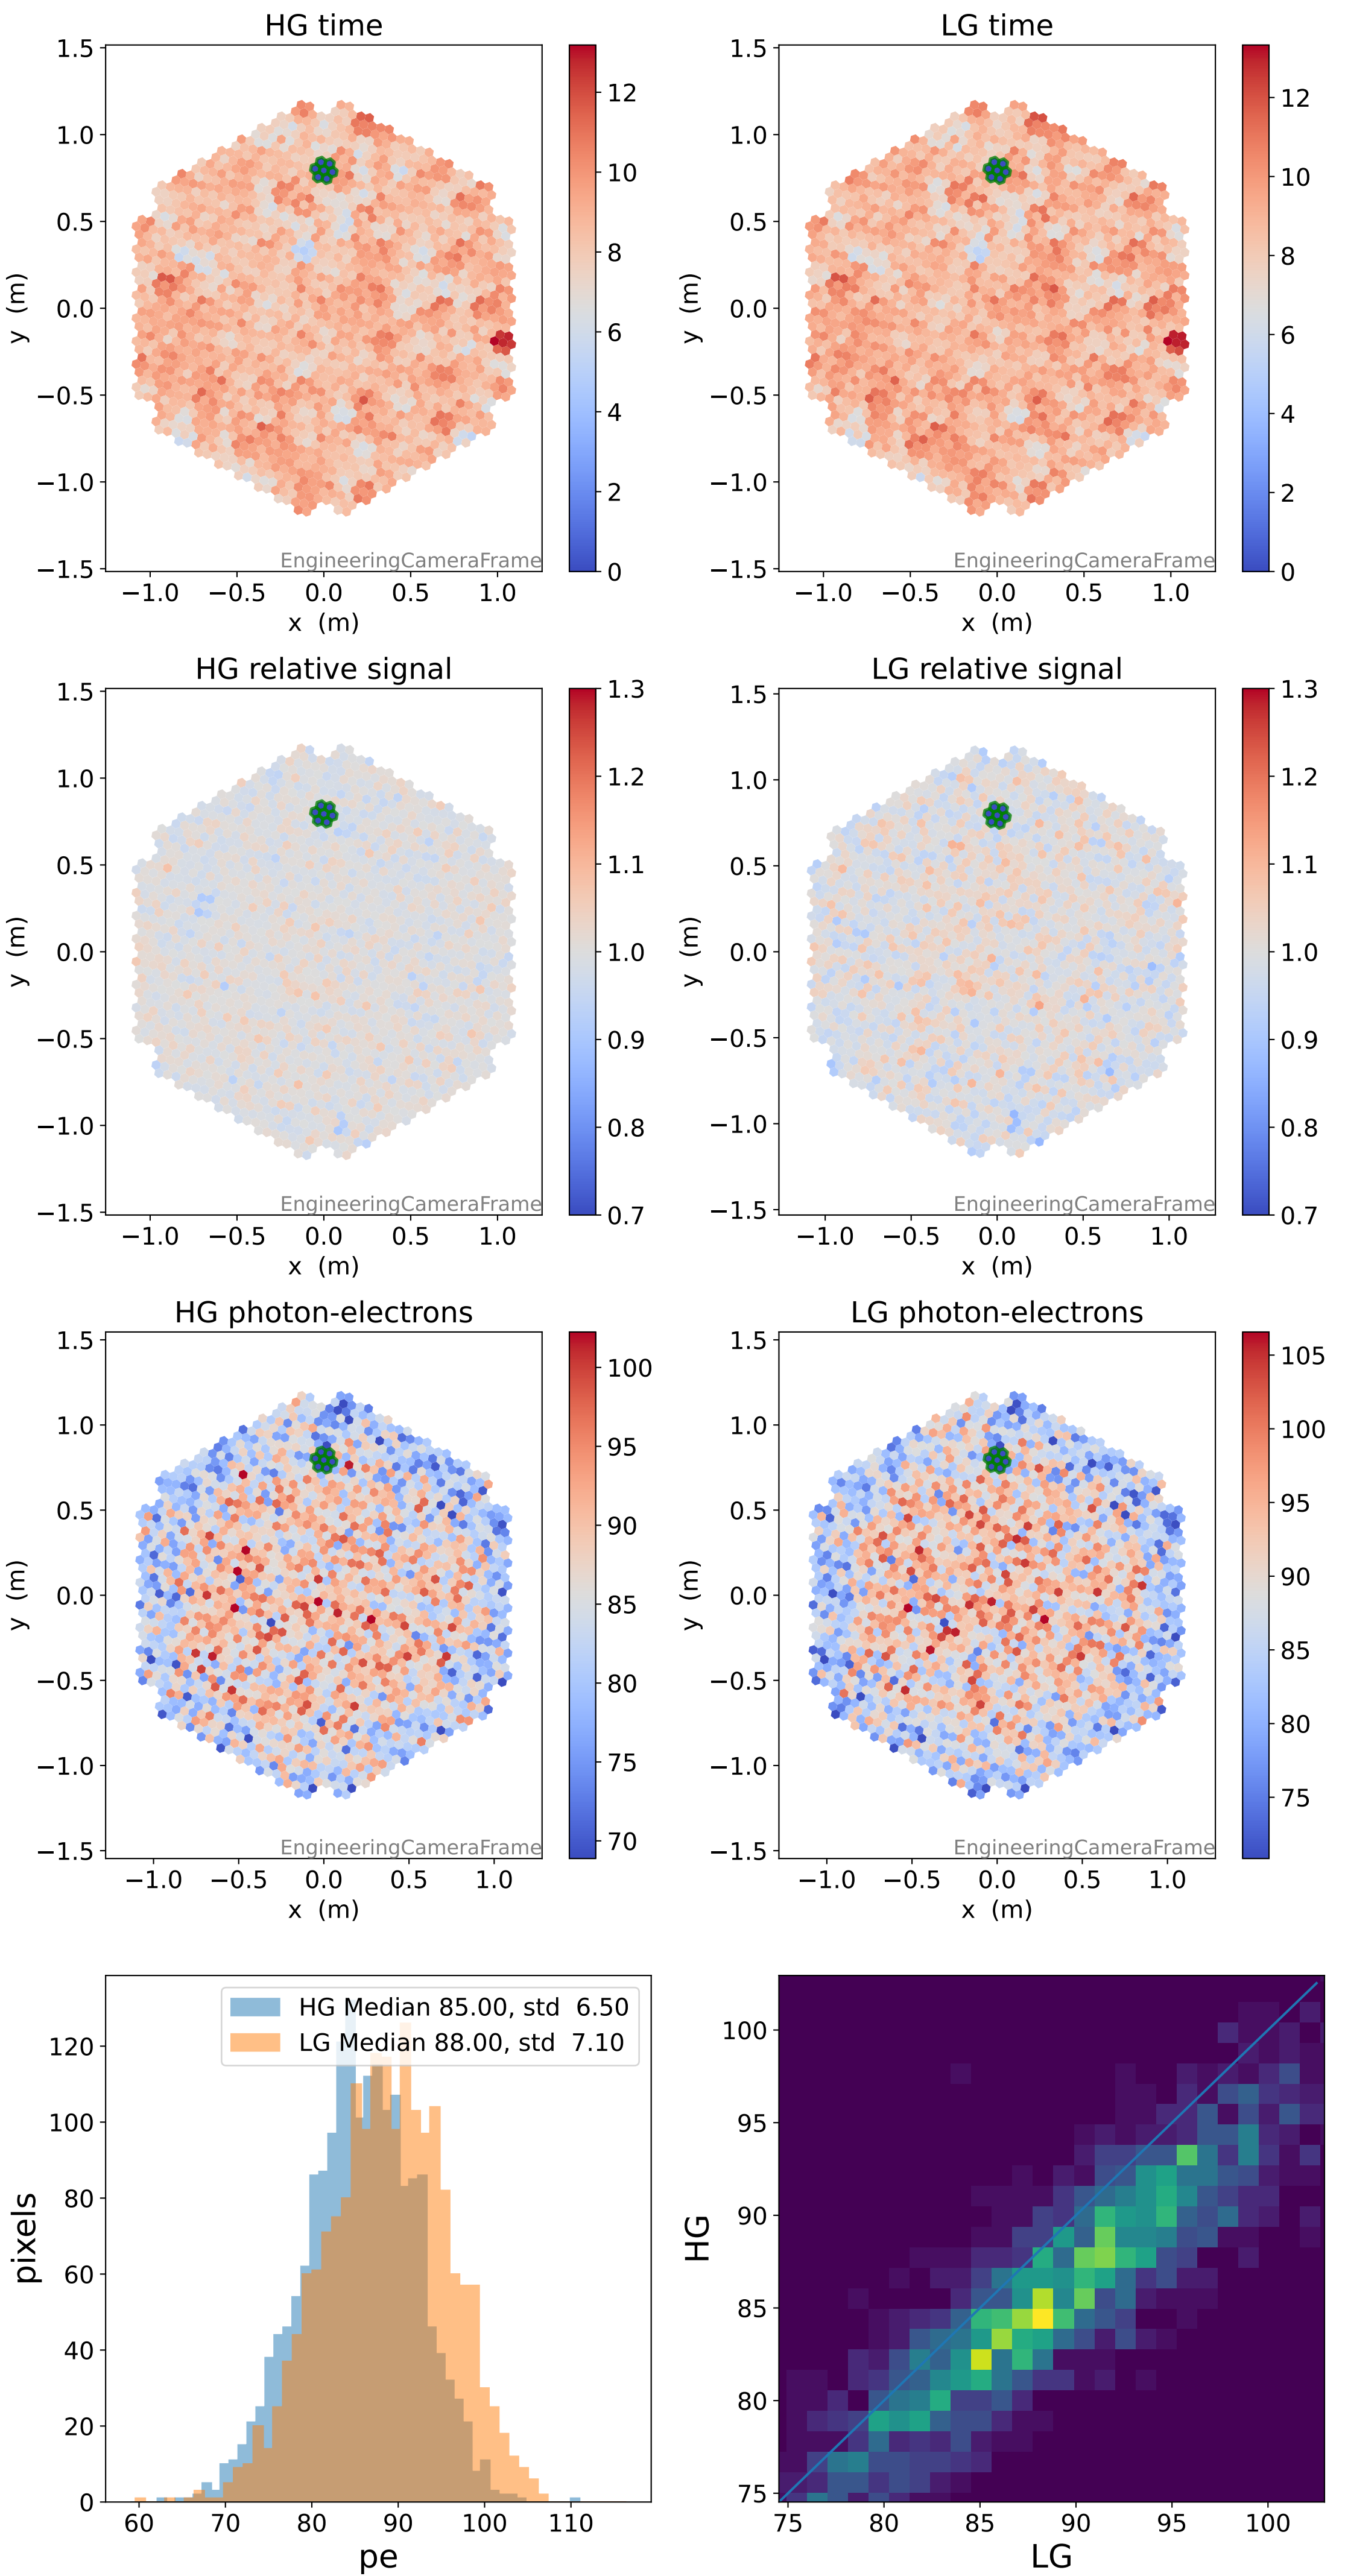

Run 11714

Run 11714

Run 11714 channel: HG

FF sample of 10000 events

pedestal sample of 10000 events

flat-fielded gain [ADC/pe]

Run 11714 channel: LG

FF sample of 10000 events

pedestal sample of 10000 events

flat-fielded gain [ADC/pe]