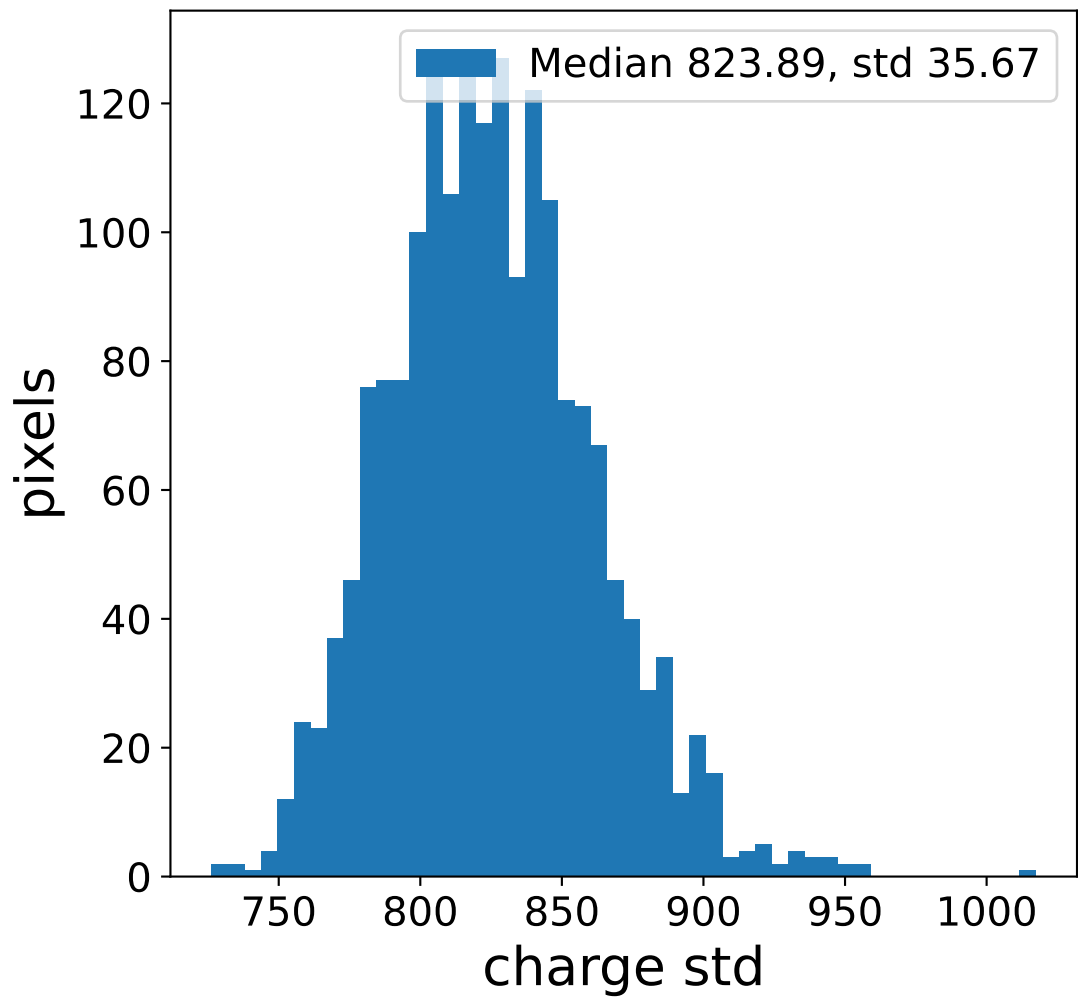

Run 11714

Run 11714

Run 11714 channel: HG

FF sample of 10000 events

pedestal sample of 10000 events

flat-fielded gain [ADC/pe]

Run 11714 channel: LG

FF sample of 10000 events

pedestal sample of 10000 events

flat-fielded gain [ADC/pe]