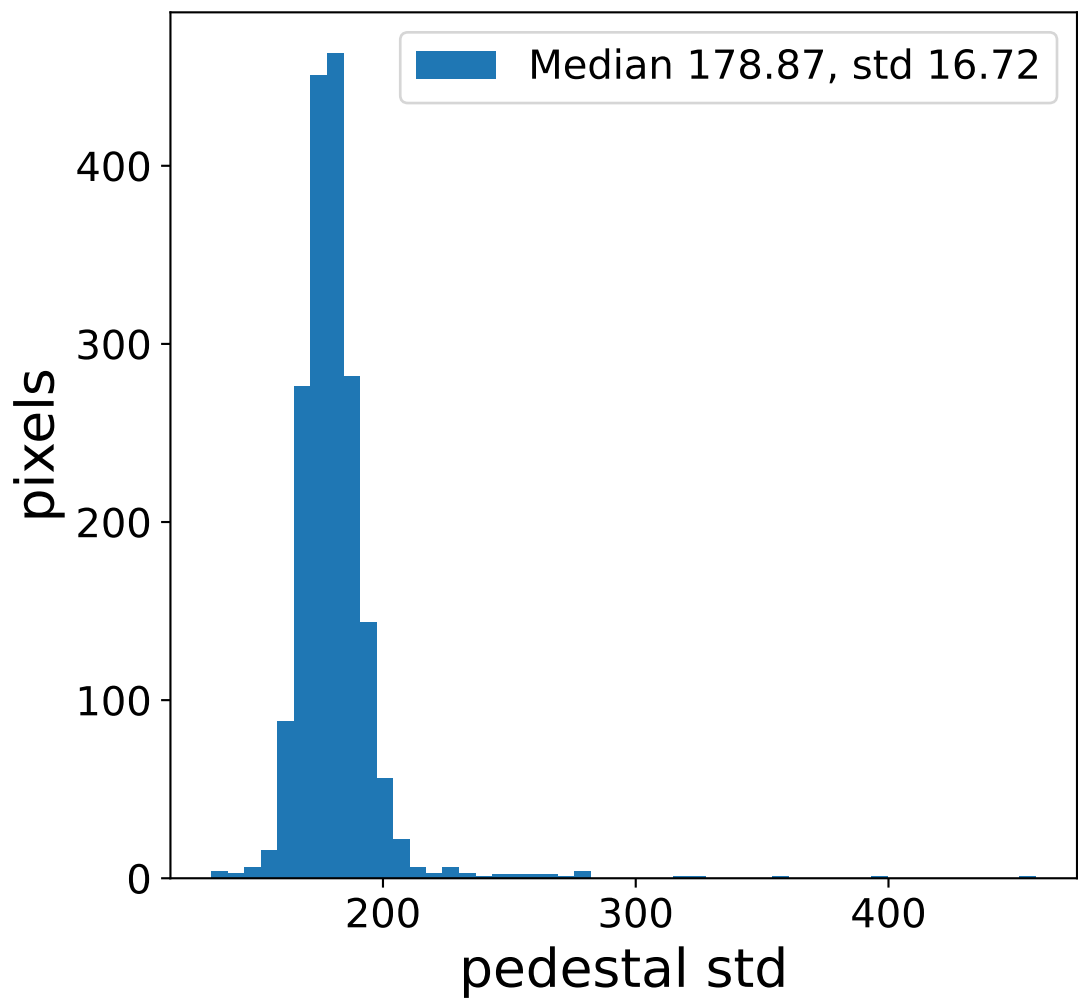

Run 11714

Run 11714

Run 11714 channel: HG

FF sample of 10000 events

pedestal sample of 10000 events

flat-fielded gain [ADC/pe]

Run 11714 channel: LG

FF sample of 10000 events

pedestal sample of 10000 events

flat-fielded gain [ADC/pe]