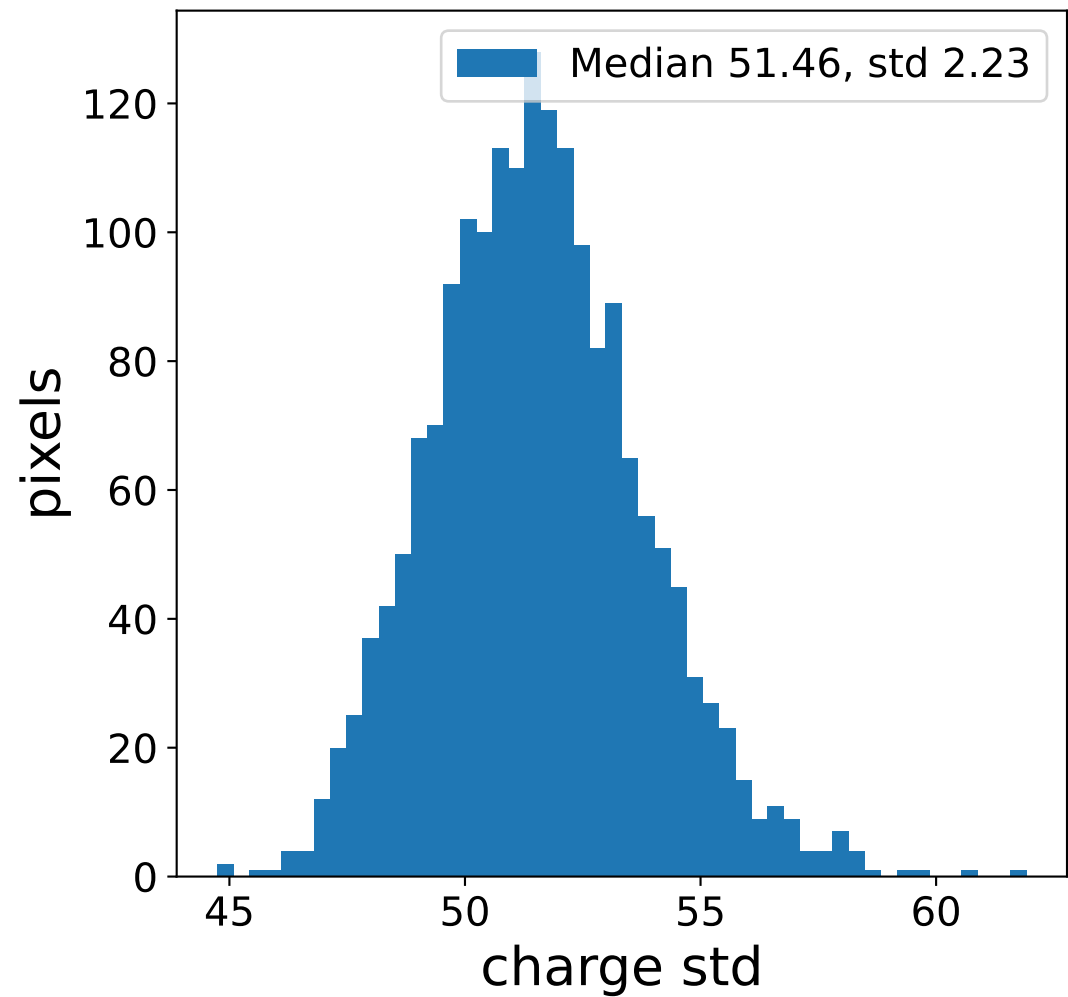

Run 11714

Run 11714

Run 11714 channel: HG

FF sample of 10000 events

pedestal sample of 10000 events

flat-fielded gain [ADC/pe]

Run 11714 channel: LG

FF sample of 10000 events

pedestal sample of 10000 events

flat-fielded gain [ADC/pe]