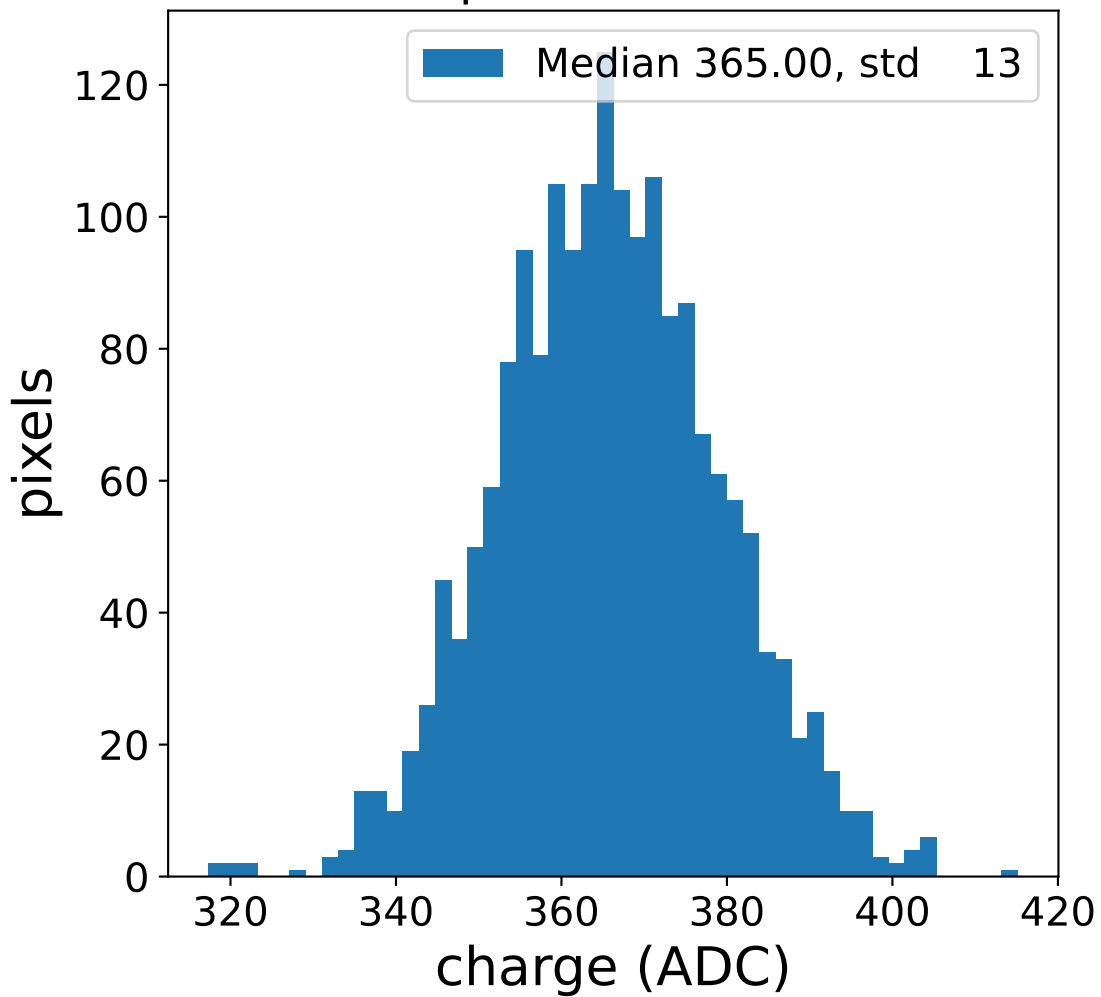

Run 11714

Run 11714

Run 11714 channel: HG

FF sample of 10000 events

pedestal sample of 10000 events

flat-fielded gain [ADC/pe]

Run 11714 channel: LG

FF sample of 10000 events

pedestal sample of 10000 events

flat-fielded gain [ADC/pe]