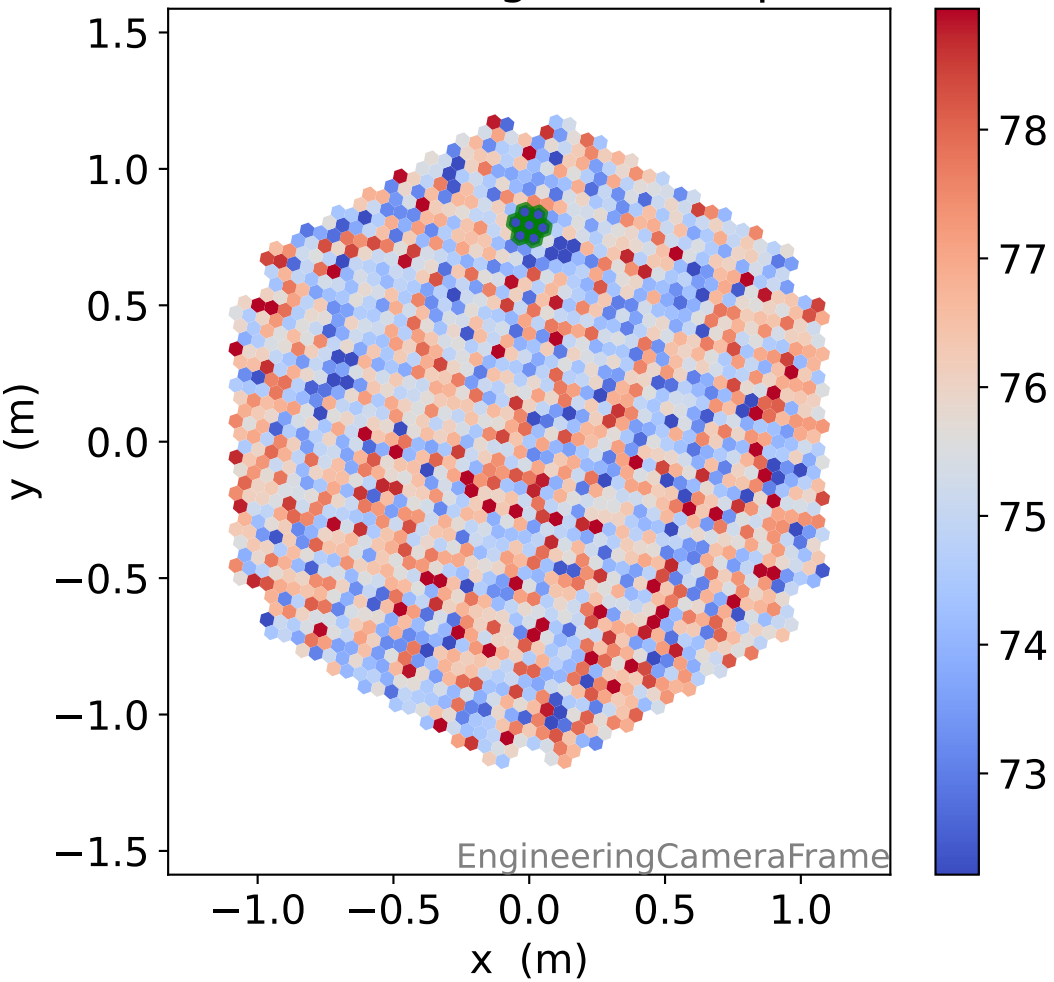

Run 11756

Run 11756

Run 11756 channel: HG

FF sample of 10000 events

pedestal sample of 10000 events

flat-fielded gain [ADC/pe]

Run 11756 channel: LG

FF sample of 10000 events

pedestal sample of 10000 events

flat-fielded gain [ADC/pe]