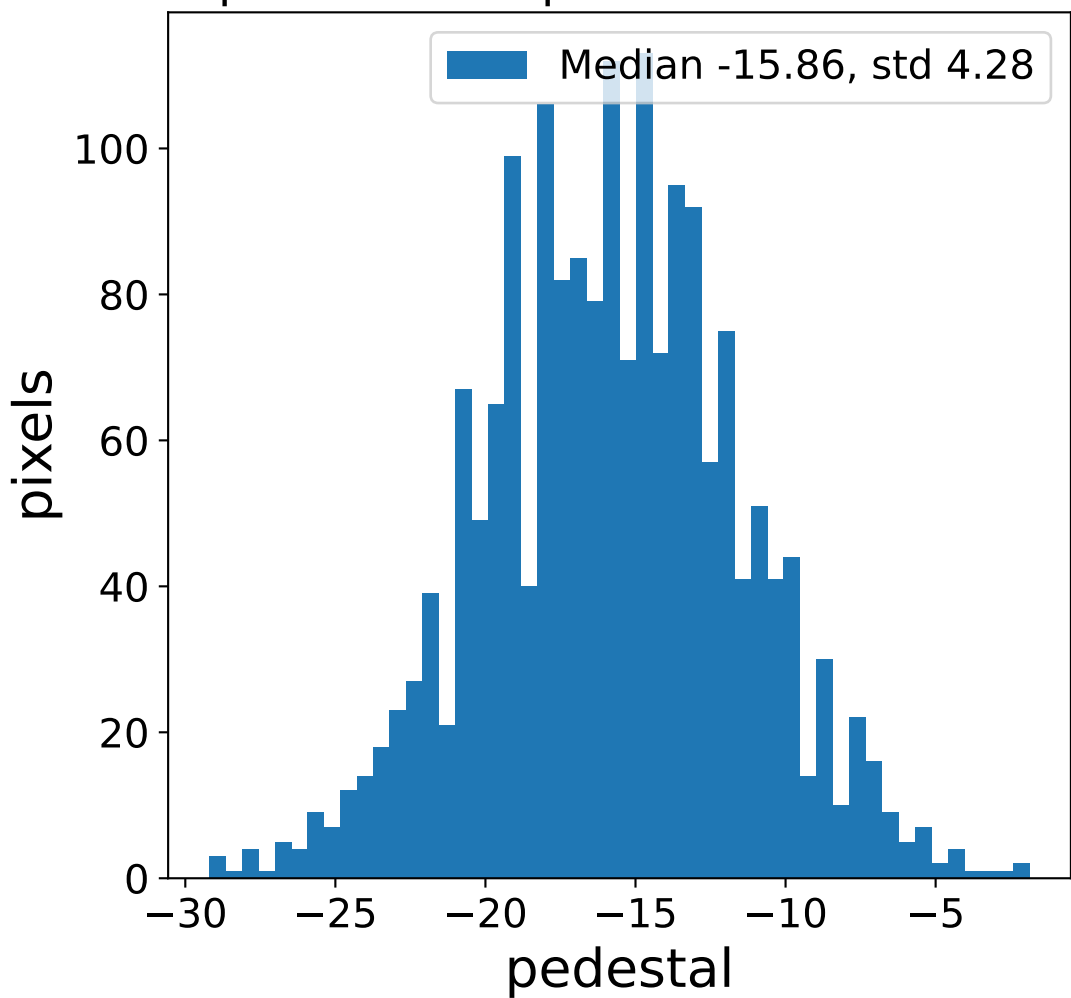

Run 11756

Run 11756

Run 11756 channel: HG

FF sample of 10000 events

pedestal sample of 10000 events

flat-fielded gain [ADC/pe]

Run 11756 channel: LG

FF sample of 10000 events

pedestal sample of 10000 events

flat-fielded gain [ADC/pe]