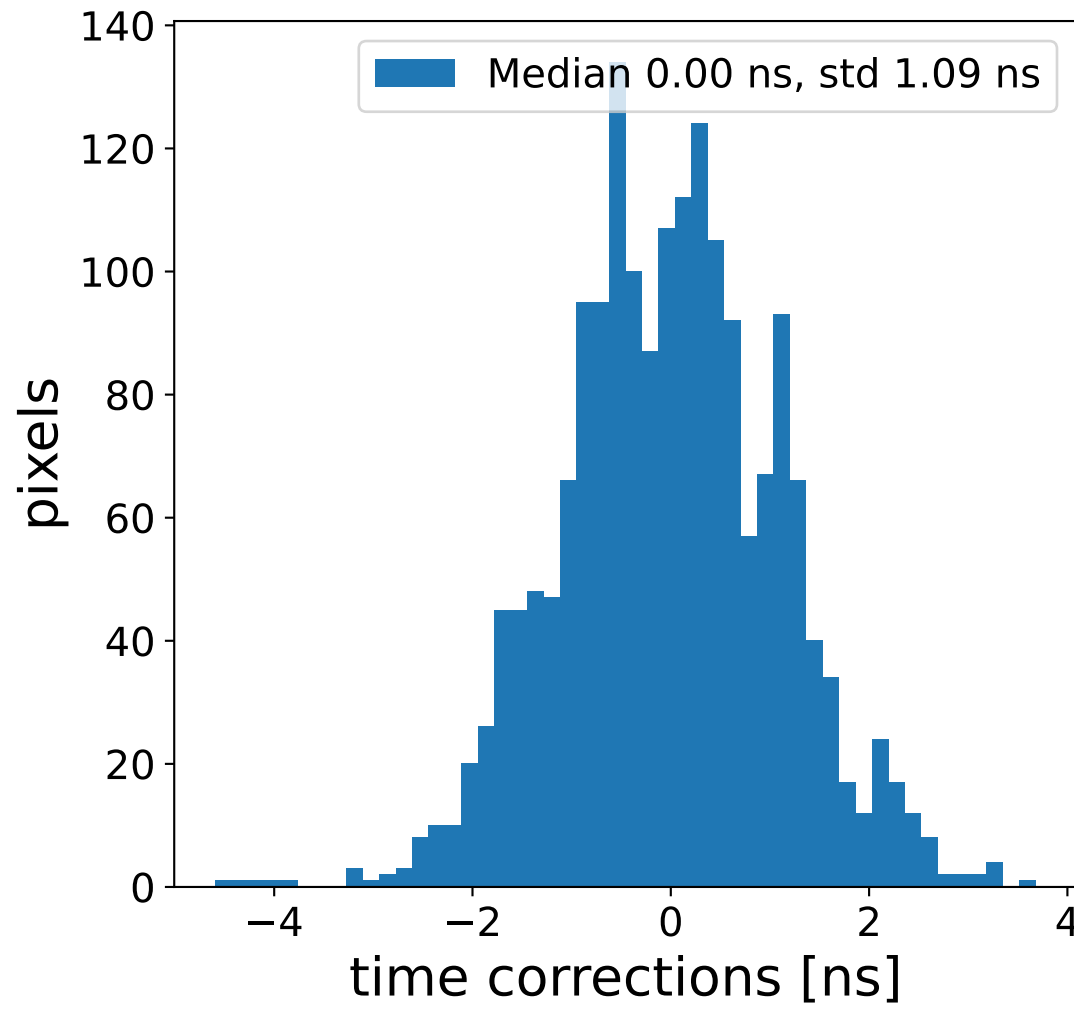

Run 11756

Run 11756

Run 11756 channel: HG

FF sample of 10000 events

pedestal sample of 10000 events

flat-fielded gain [ADC/pe]

Run 11756 channel: LG

FF sample of 10000 events

pedestal sample of 10000 events

flat-fielded gain [ADC/pe]