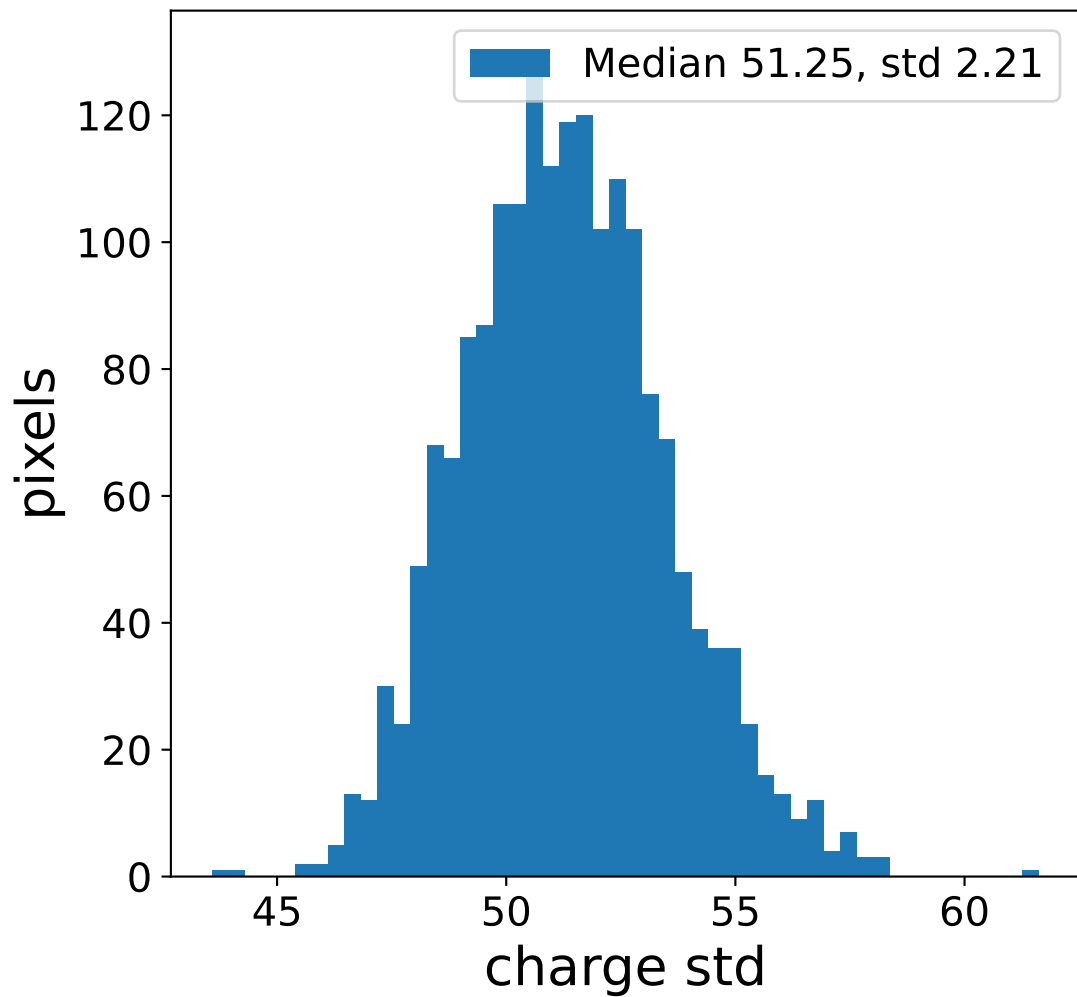

Run 11756

Run 11756

Run 11756 channel: HG

FF sample of 10000 events

pedestal sample of 10000 events

flat-fielded gain [ADC/pe]

Run 11756 channel: LG

FF sample of 10000 events

pedestal sample of 10000 events

flat-fielded gain [ADC/pe]