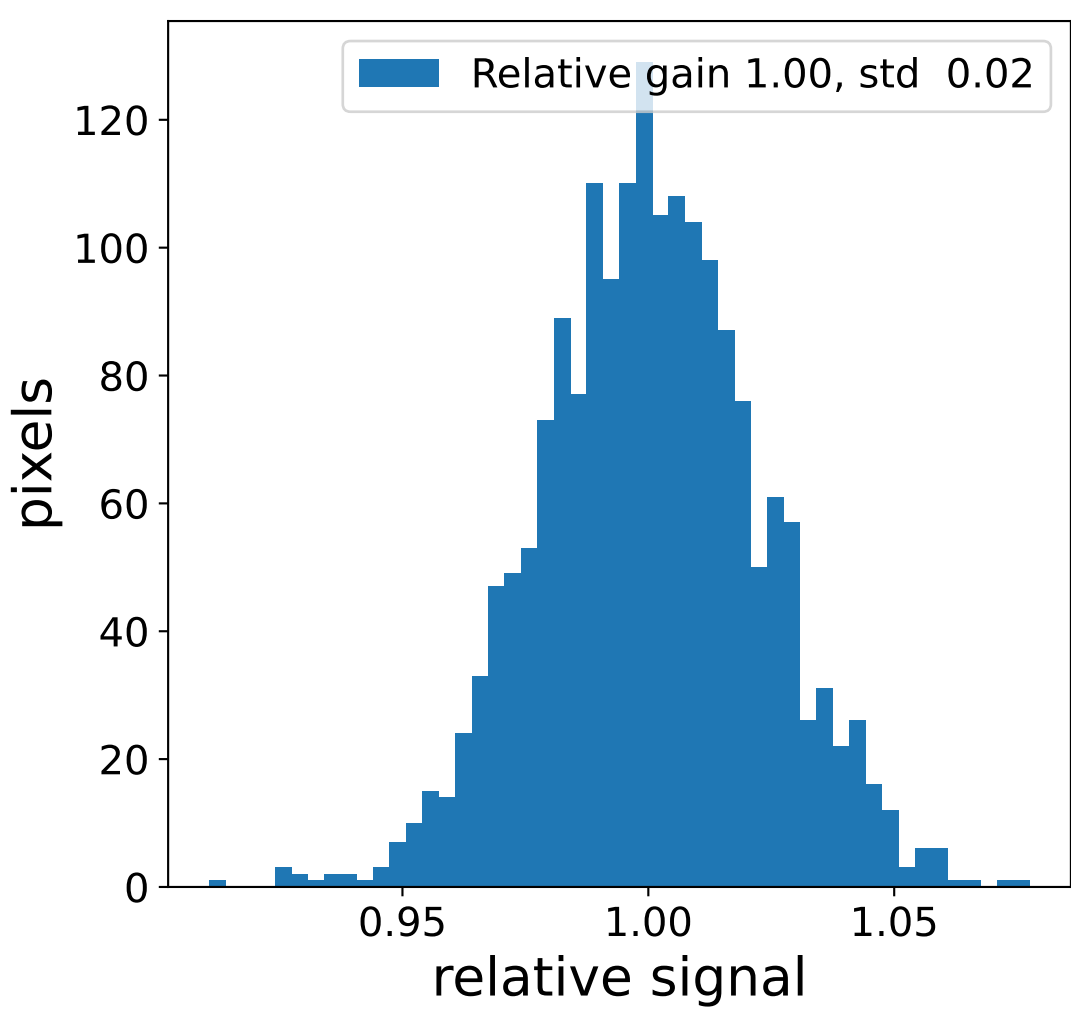

Run 11756

Run 11756

Run 11756 channel: HG

FF sample of 10000 events

pedestal sample of 10000 events

flat-fielded gain [ADC/pe]

Run 11756 channel: LG

FF sample of 10000 events

pedestal sample of 10000 events

flat-fielded gain [ADC/pe]