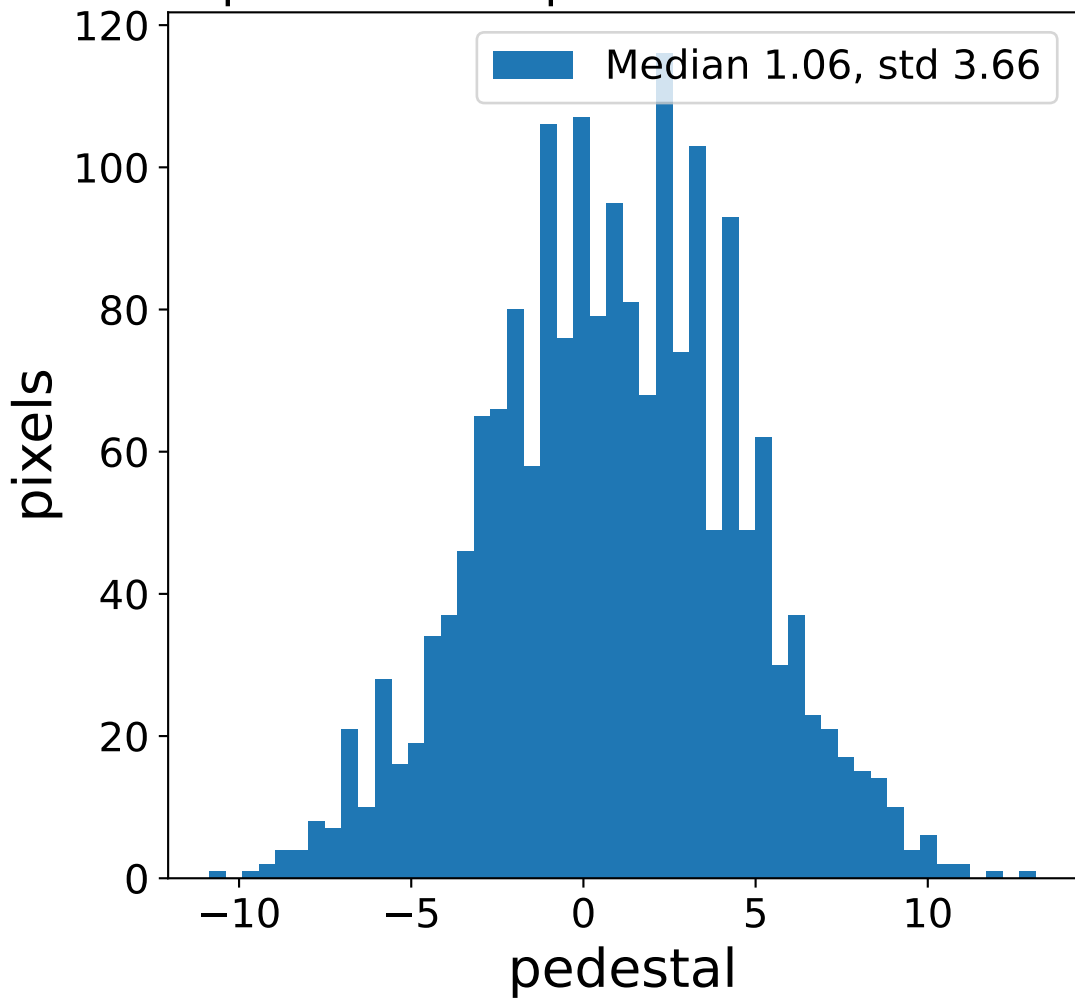

Run 11756

Run 11756

Run 11756 channel: HG

FF sample of 10000 events

pedestal sample of 10000 events

flat-fielded gain [ADC/pe]

Run 11756 channel: LG

FF sample of 10000 events

pedestal sample of 10000 events

flat-fielded gain [ADC/pe]