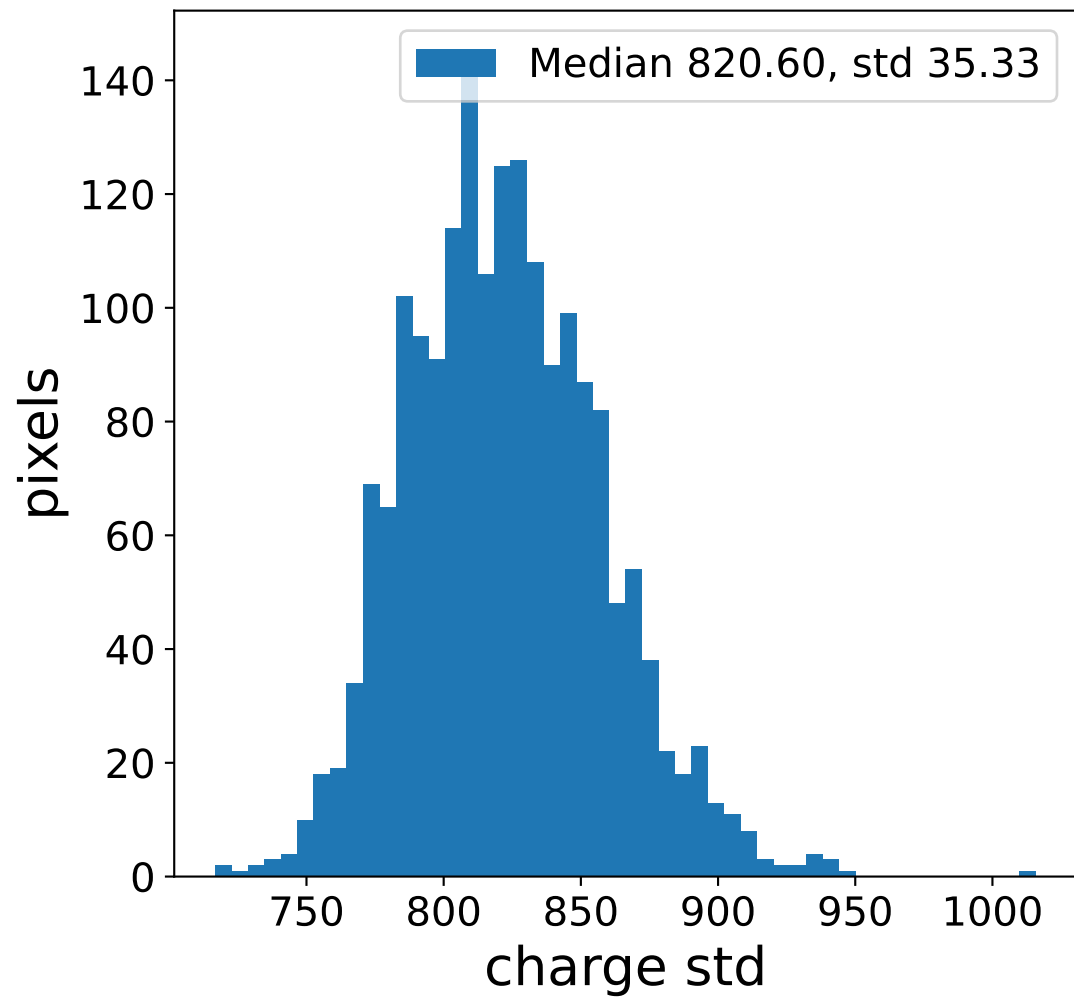

Run 11756

Run 11756

Run 11756 channel: HG

FF sample of 10000 events

pedestal sample of 10000 events

flat-fielded gain [ADC/pe]

Run 11756 channel: LG

FF sample of 10000 events

pedestal sample of 10000 events

flat-fielded gain [ADC/pe]