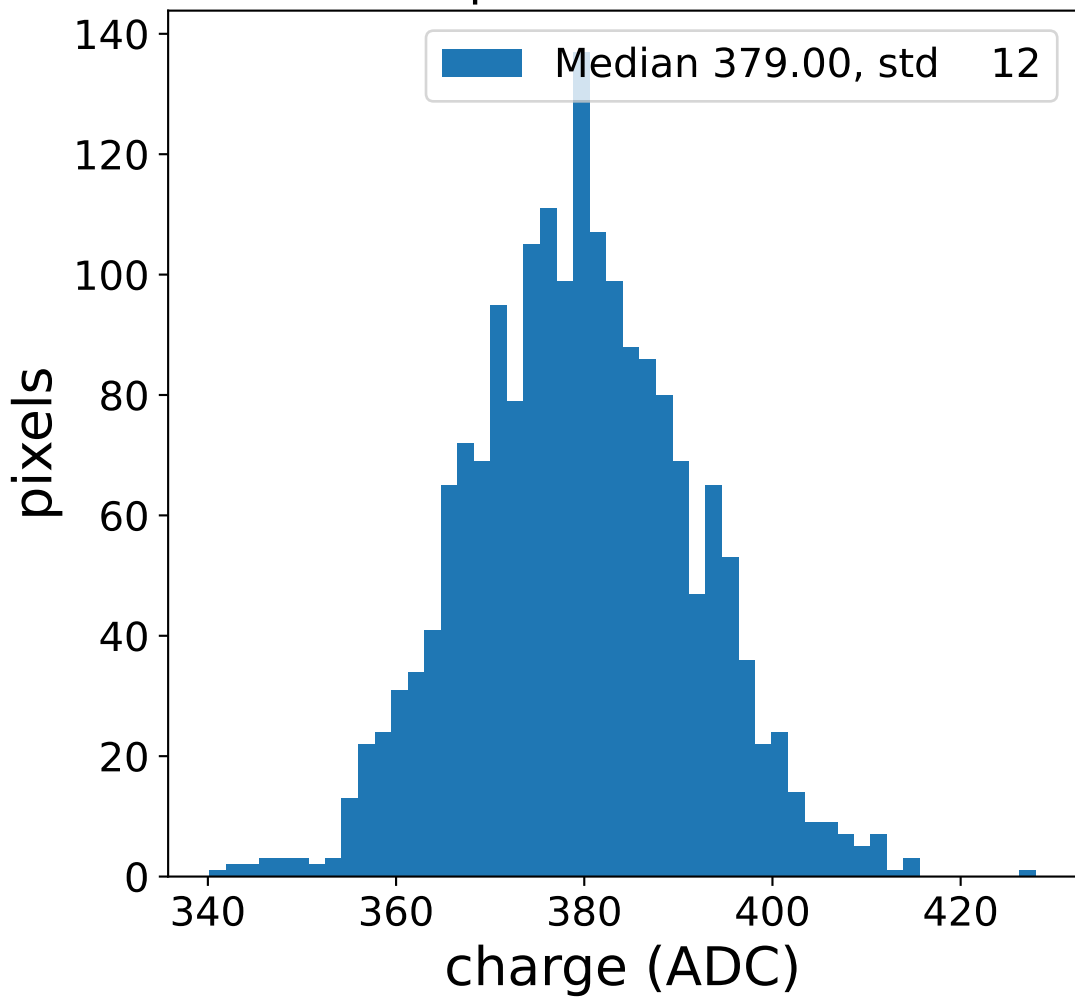

Run 11756

Run 11756

Run 11756 channel: HG

FF sample of 10000 events

pedestal sample of 10000 events

flat-fielded gain [ADC/pe]

Run 11756 channel: LG

FF sample of 10000 events

pedestal sample of 10000 events

flat-fielded gain [ADC/pe]