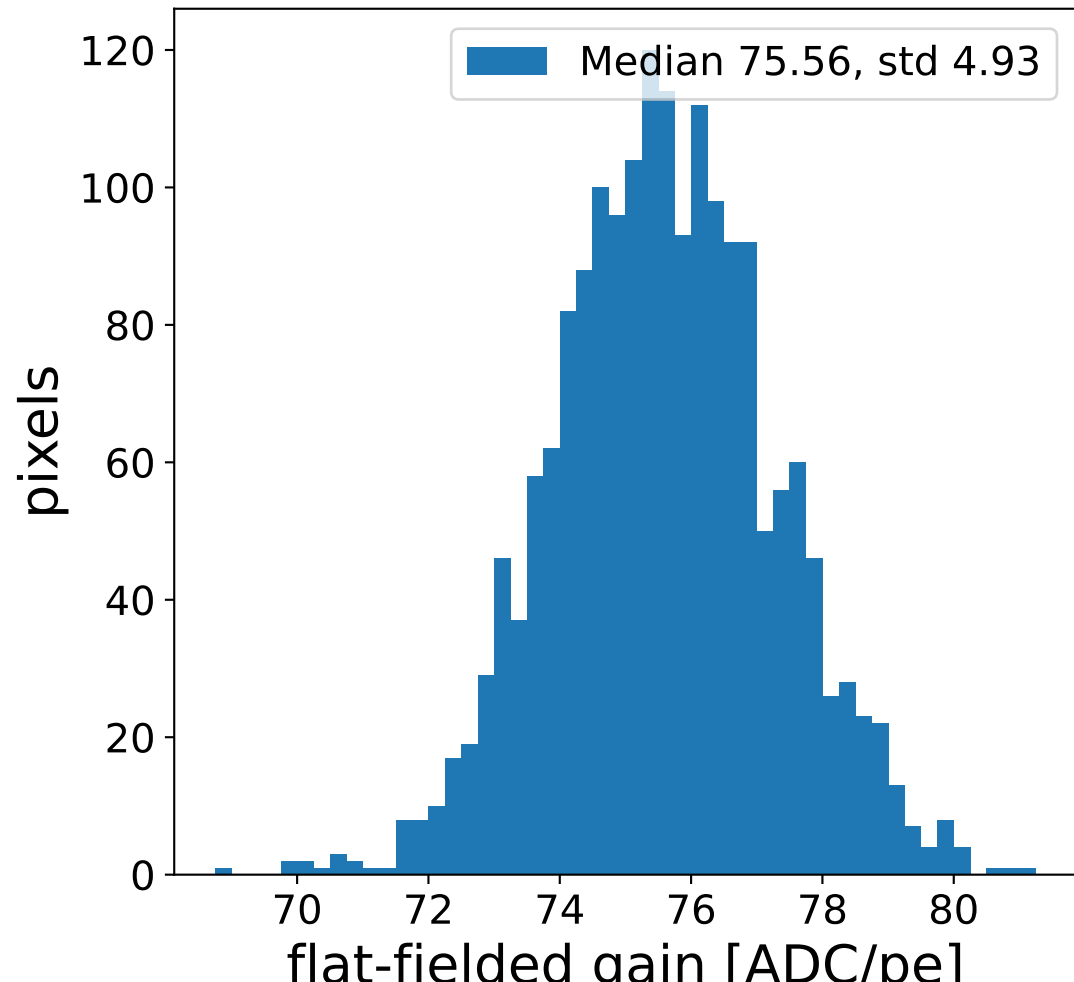

Run 11756

Run 11756

Run 11756 channel: HG

FF sample of 10000 events

pedestal sample of 10000 events

flat-fielded gain [ADC/pe]

Run 11756 channel: LG

FF sample of 10000 events

pedestal sample of 10000 events

flat-fielded gain [ADC/pe]