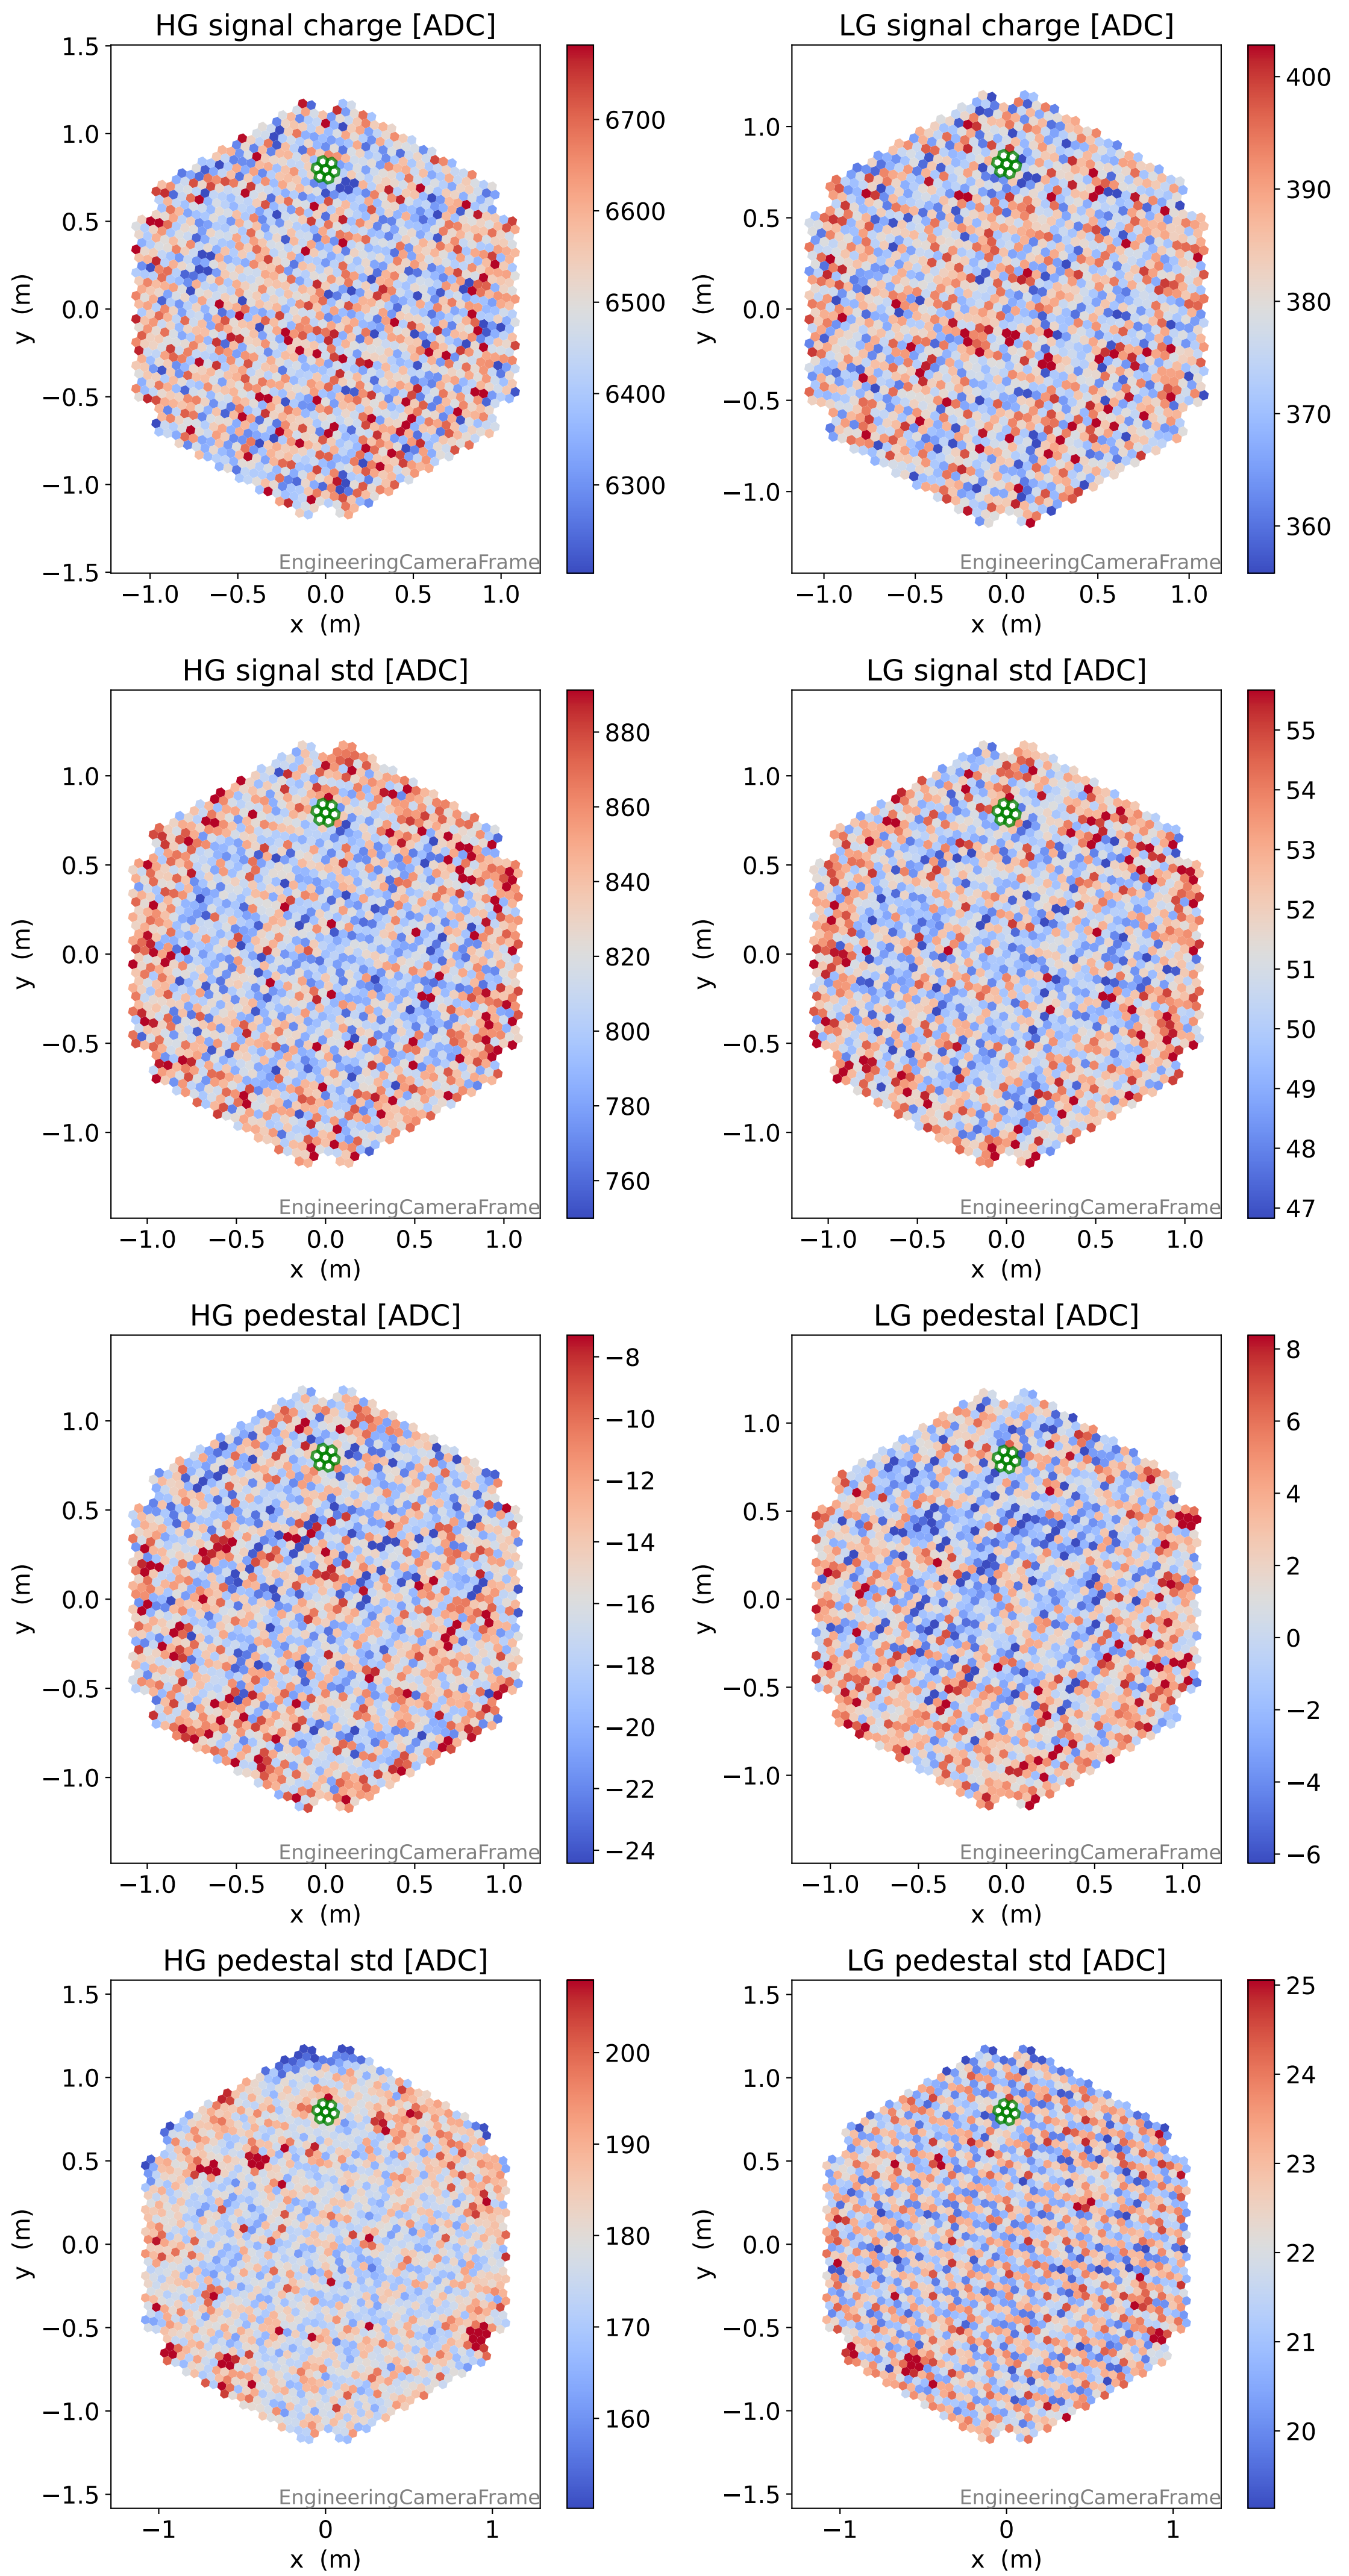

Run 11756

Run 11756

Run 11756 channel: HG

FF sample of 10000 events

pedestal sample of 10000 events

flat-fielded gain [ADC/pe]

Run 11756 channel: LG

FF sample of 10000 events

pedestal sample of 10000 events

flat-fielded gain [ADC/pe]