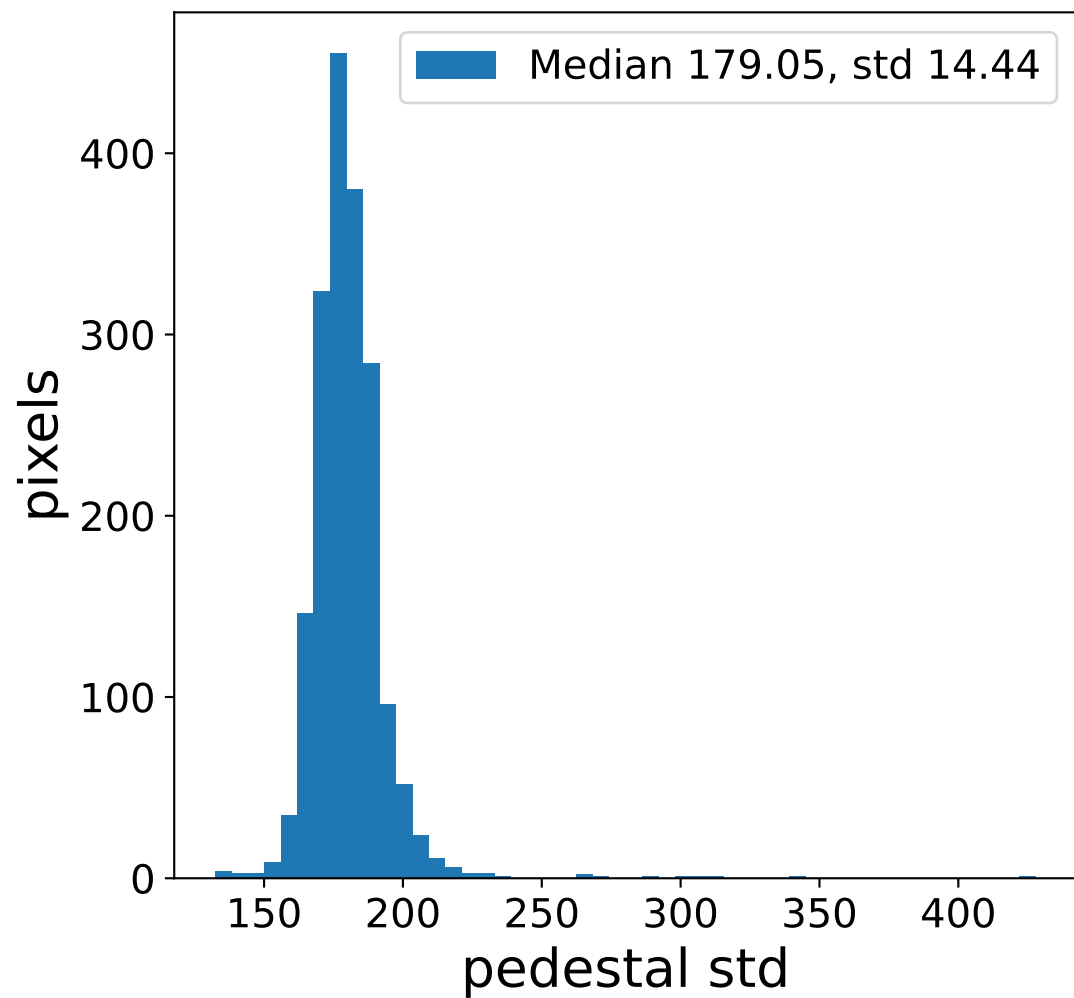

Run 11756

Run 11756

Run 11756 channel: HG

FF sample of 10000 events

pedestal sample of 10000 events

flat-fielded gain [ADC/pe]

Run 11756 channel: LG

FF sample of 10000 events

pedestal sample of 10000 events

flat-fielded gain [ADC/pe]