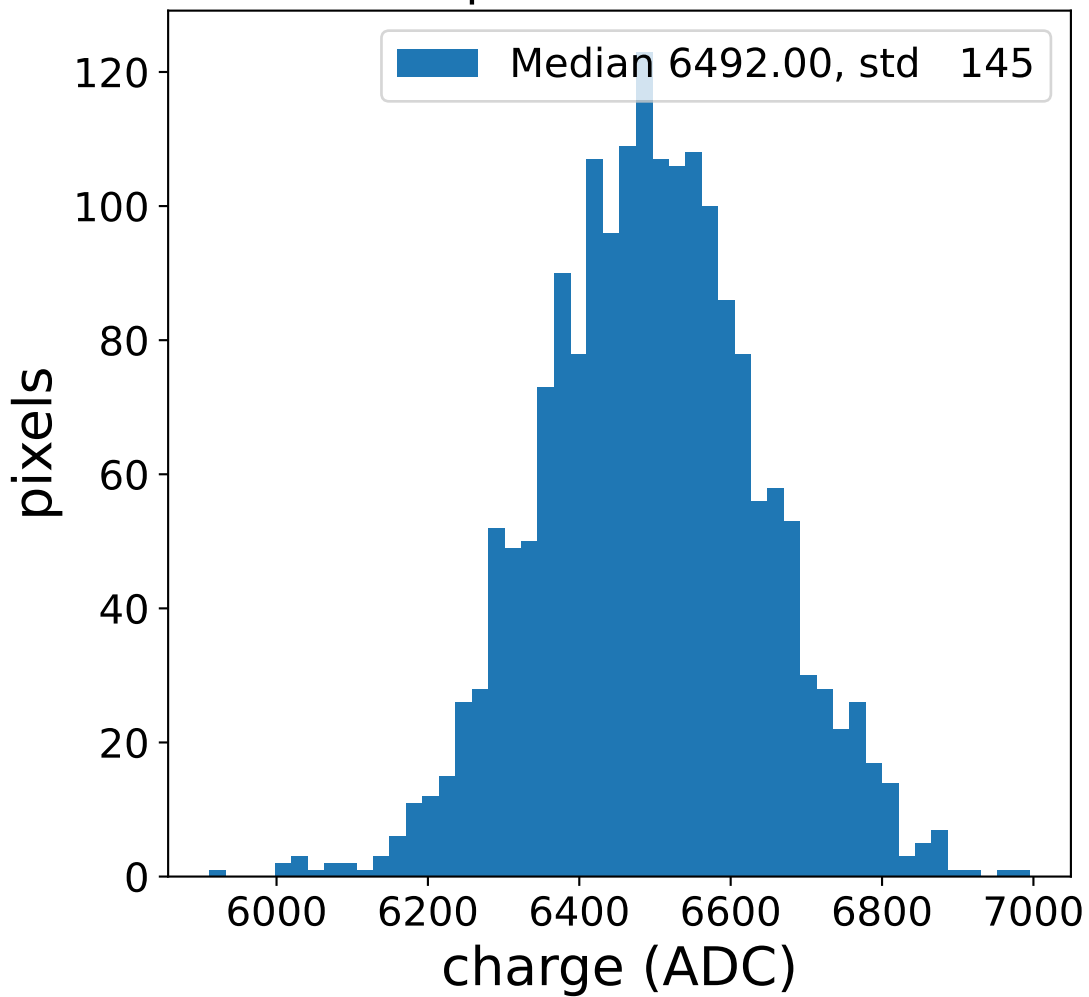

Run 11756

Run 11756

Run 11756 channel: HG

FF sample of 10000 events

pedestal sample of 10000 events

flat-fielded gain [ADC/pe]

Run 11756 channel: LG

FF sample of 10000 events

pedestal sample of 10000 events

flat-fielded gain [ADC/pe]