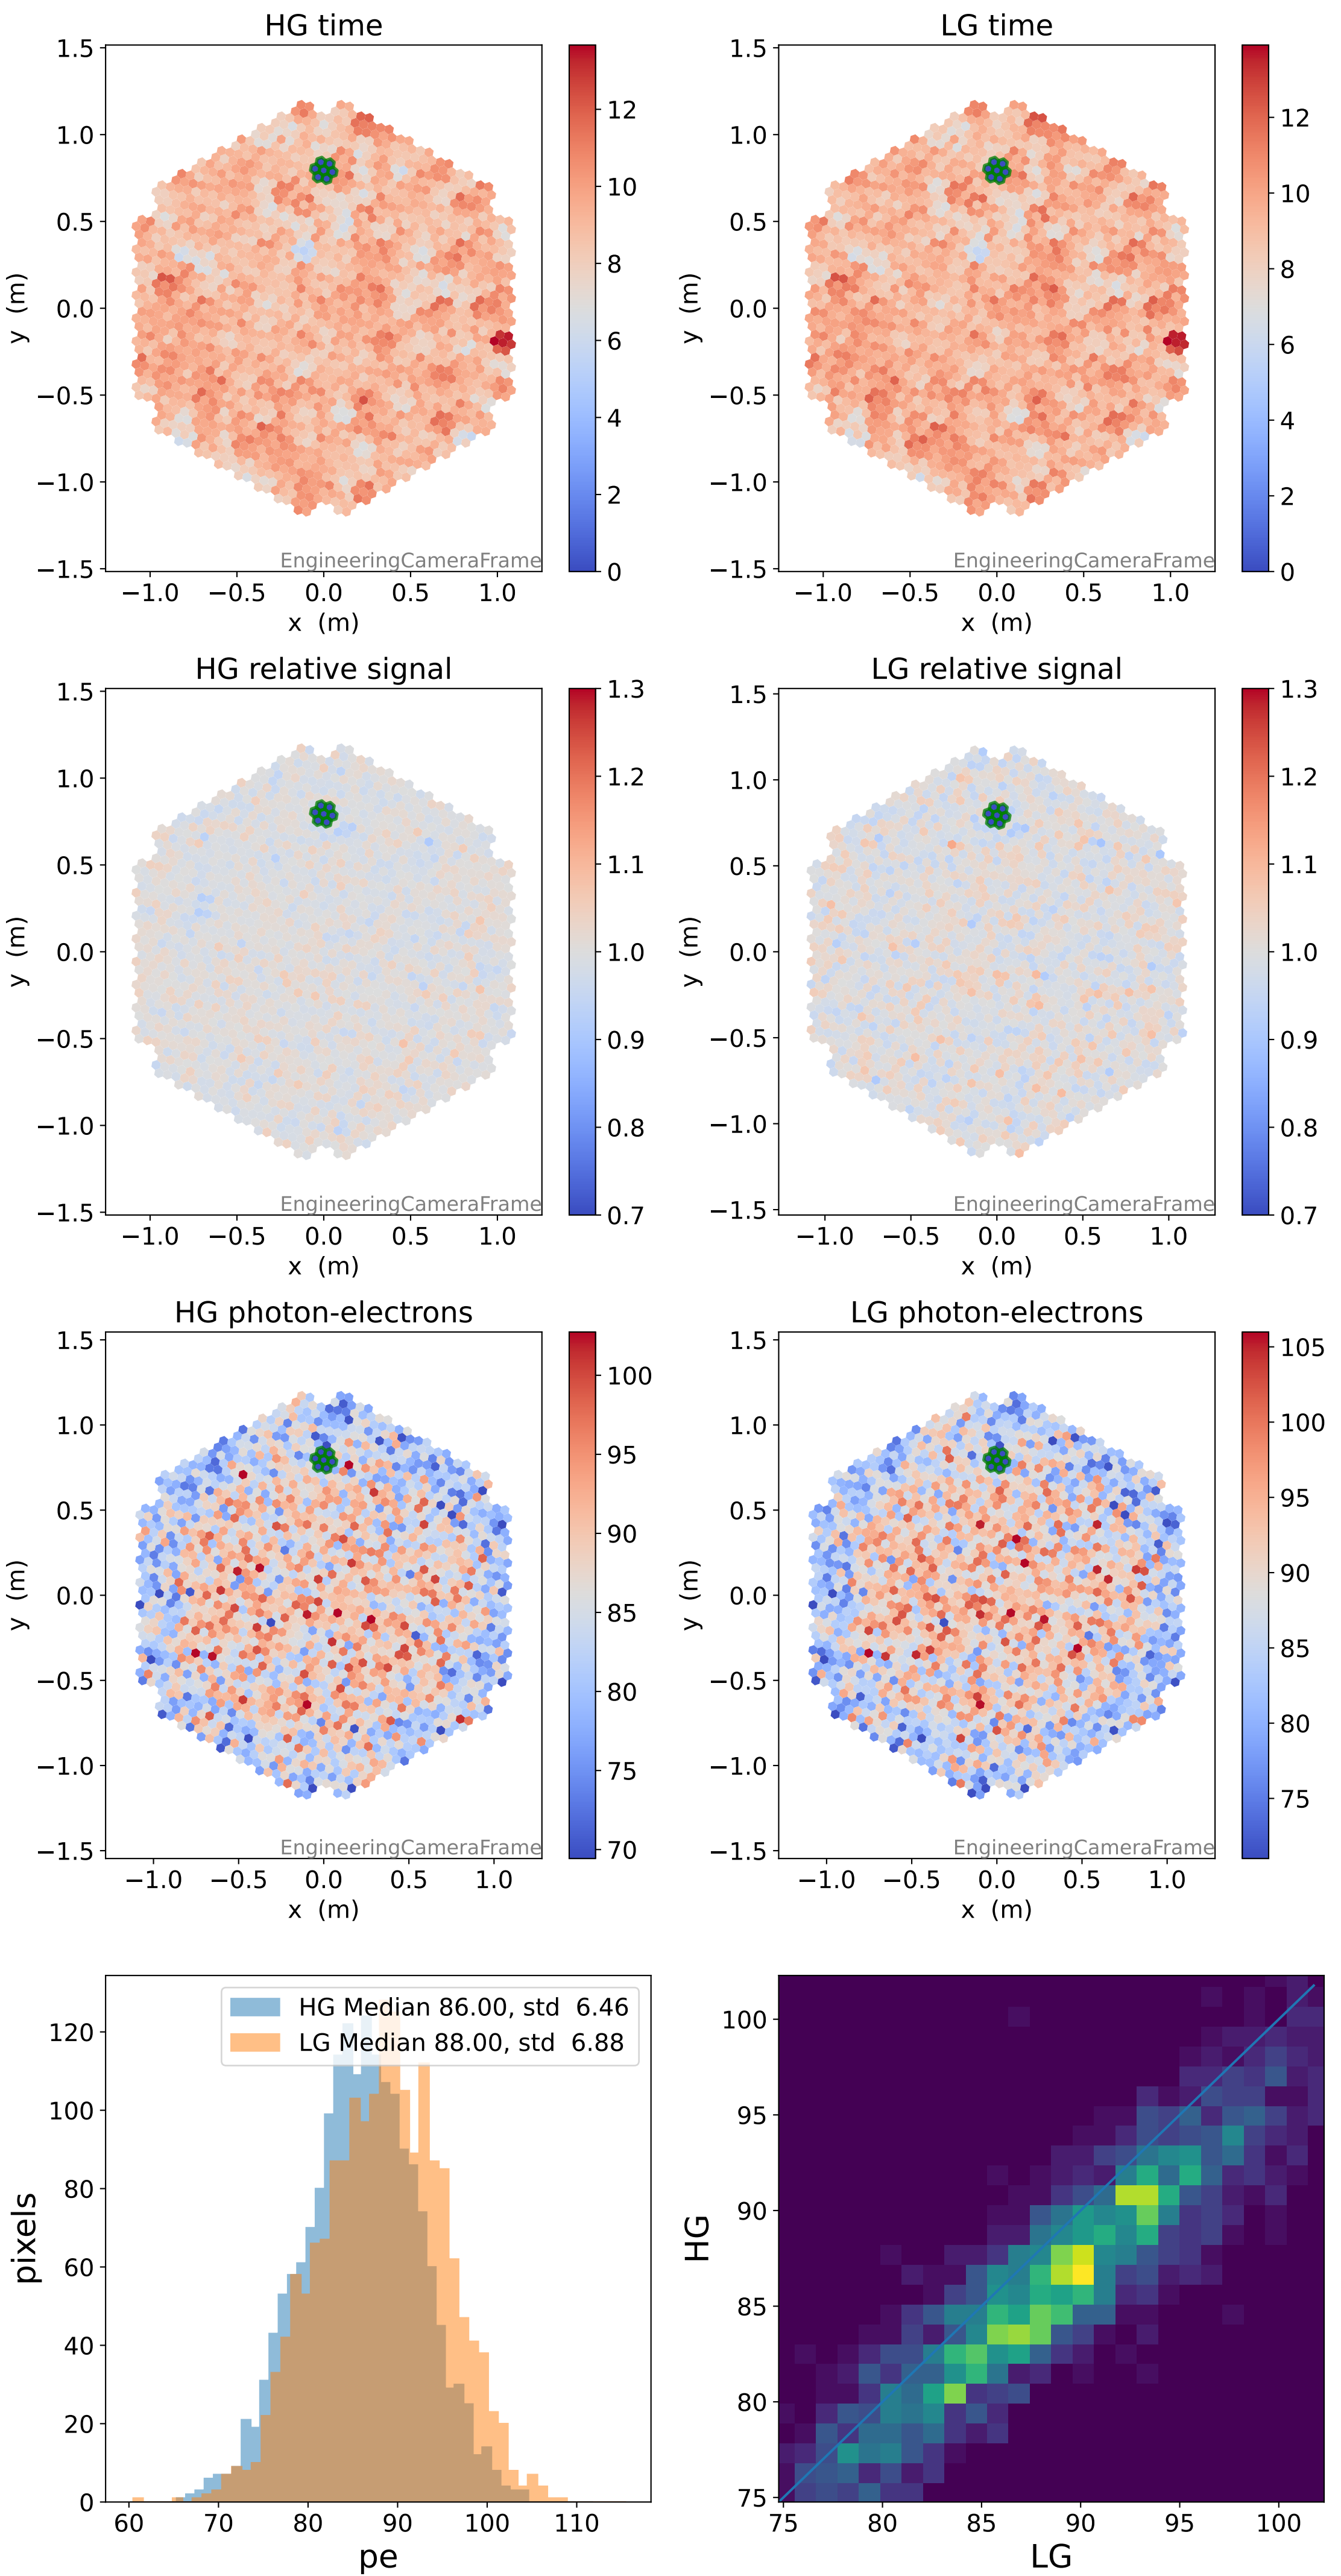

Run 11756

Run 11756

Run 11756 channel: HG

FF sample of 10000 events

pedestal sample of 10000 events

flat-fielded gain [ADC/pe]

Run 11756 channel: LG

FF sample of 10000 events

pedestal sample of 10000 events

flat-fielded gain [ADC/pe]