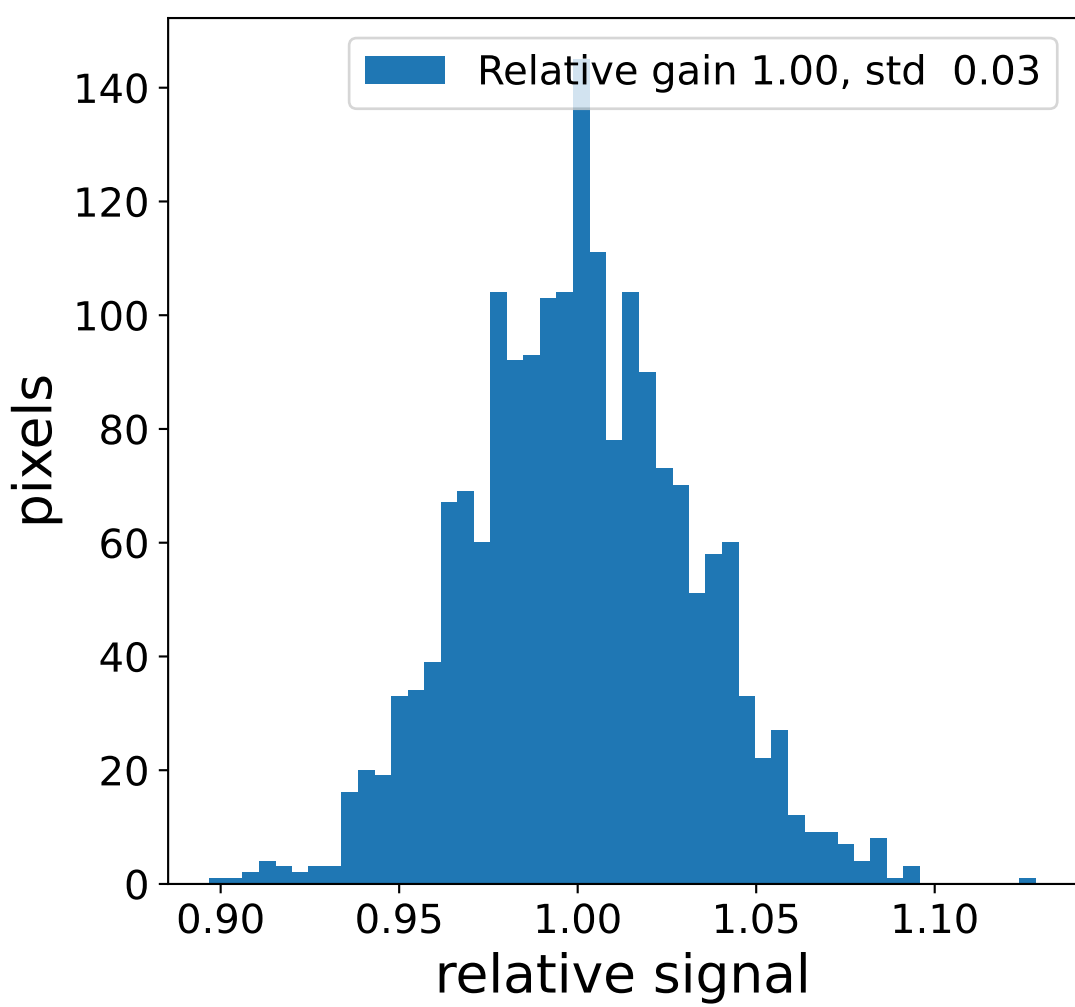

Run 11756

Run 11756

Run 11756 channel: HG

FF sample of 10000 events

pedestal sample of 10000 events

flat-fielded gain [ADC/pe]

Run 11756 channel: LG

FF sample of 10000 events

pedestal sample of 10000 events

flat-fielded gain [ADC/pe]