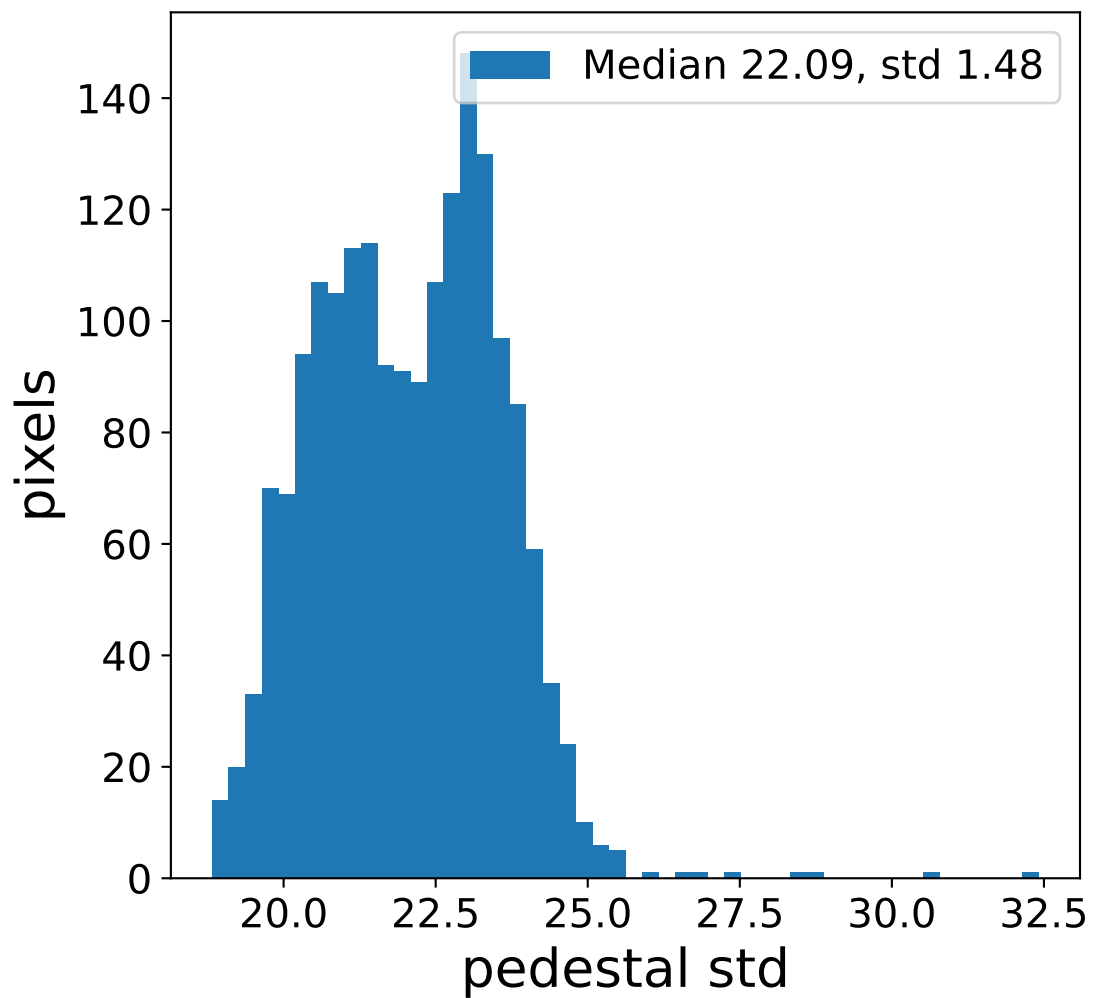

Run 11756

Run 11756

Run 11756 channel: HG

FF sample of 10000 events

pedestal sample of 10000 events

flat-fielded gain [ADC/pe]

Run 11756 channel: LG

FF sample of 10000 events

pedestal sample of 10000 events

flat-fielded gain [ADC/pe]