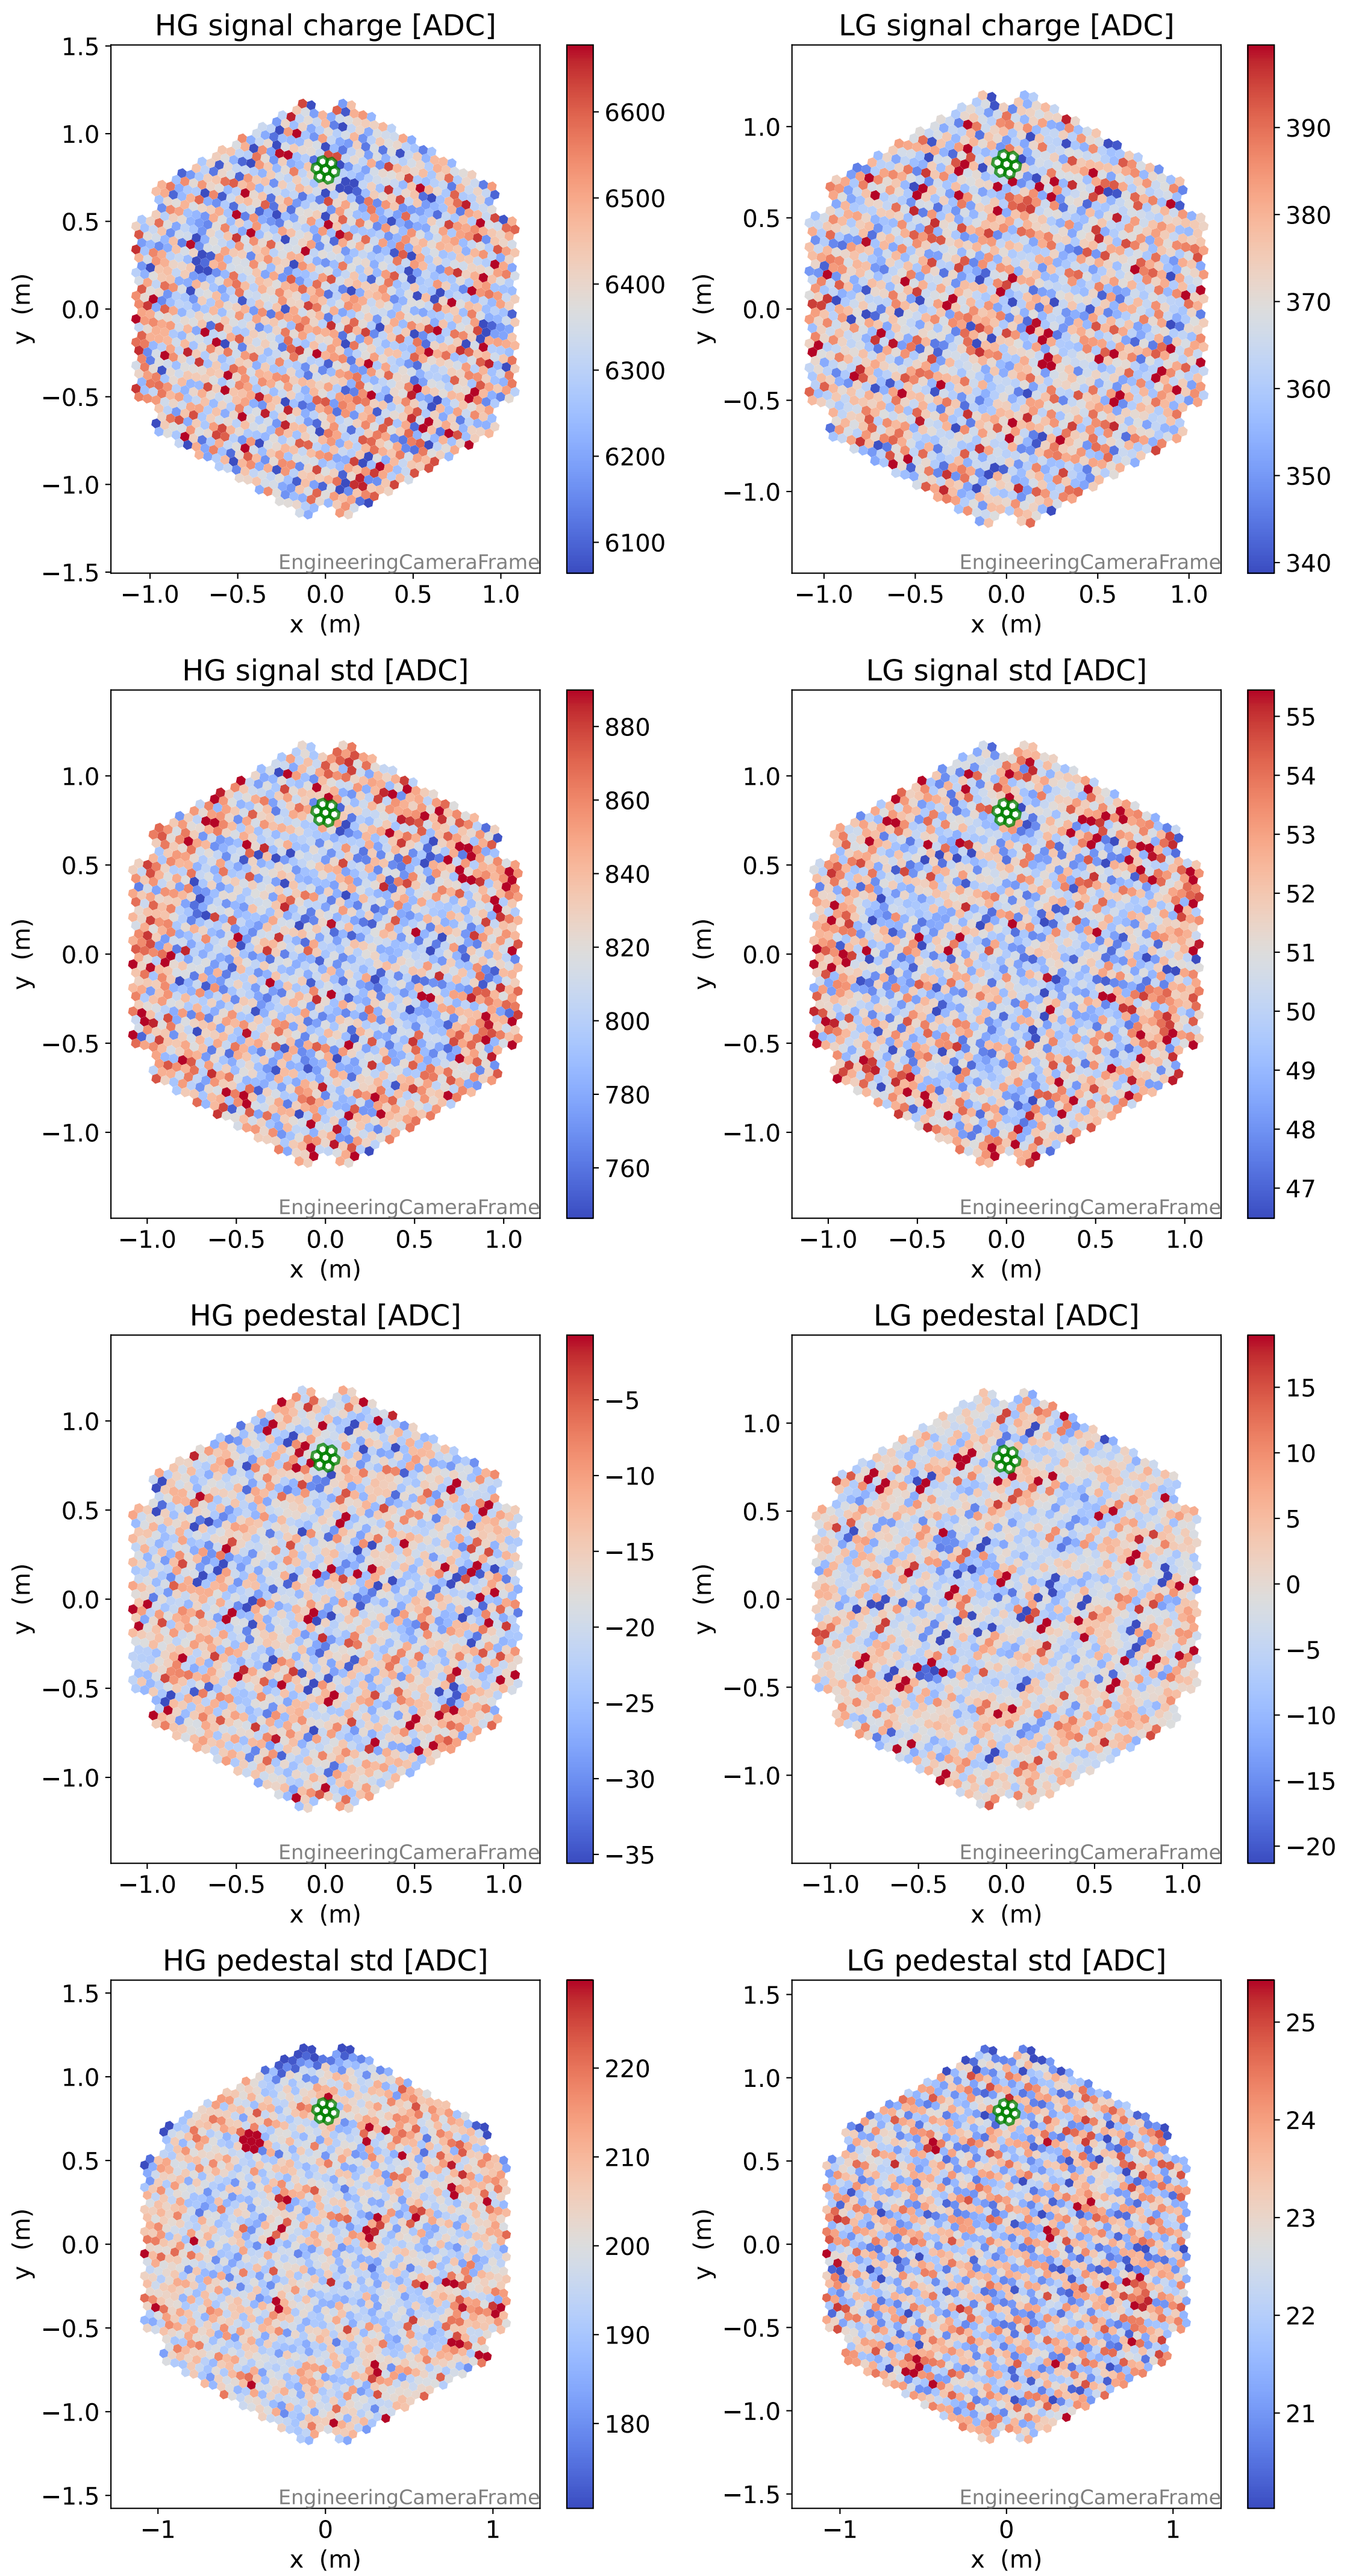

Run 11889

Run 11889

Run 11889 channel: HG

FF sample of 10000 events

pedestal sample of 10000 events

flat-fielded gain [ADC/pe]

Run 11889 channel: LG

FF sample of 10000 events

pedestal sample of 10000 events

flat-fielded gain [ADC/pe]