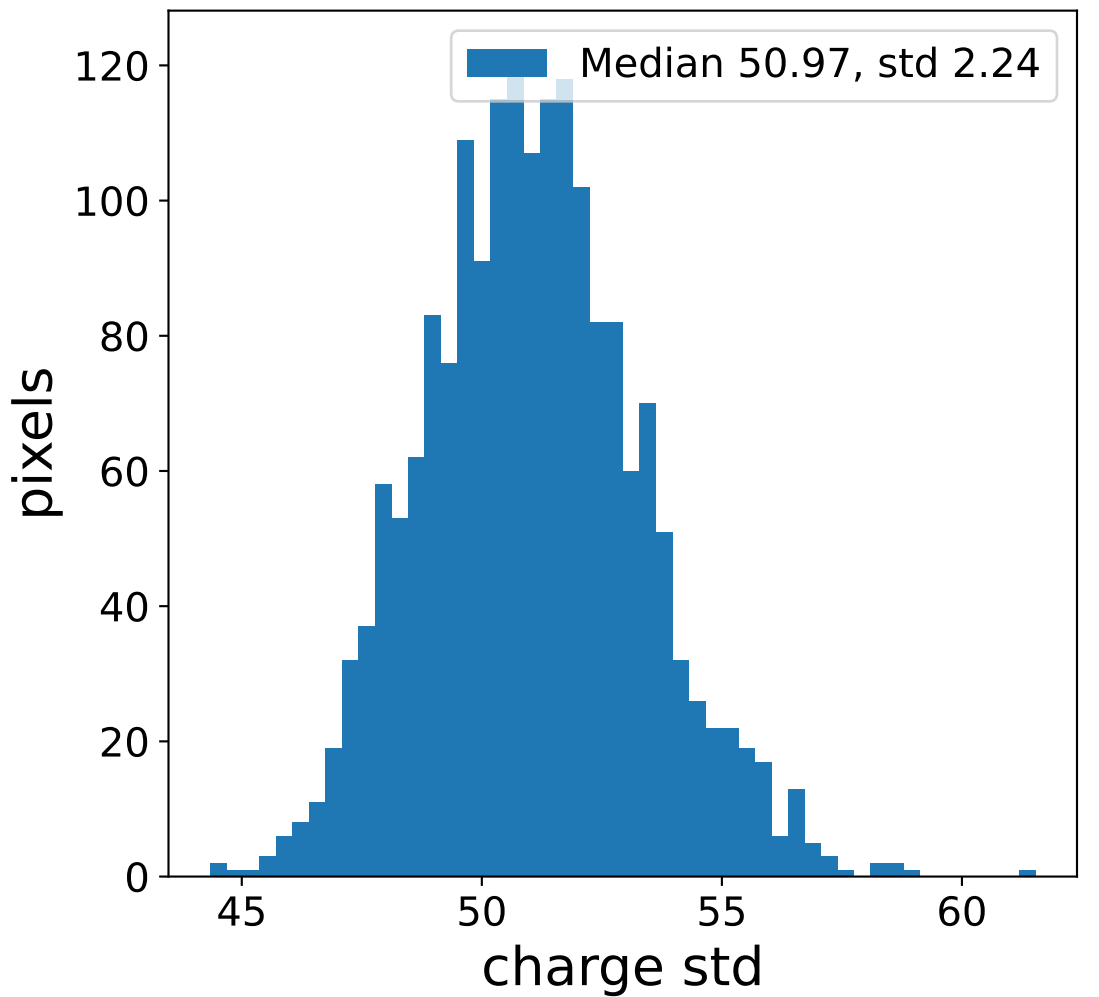

Run 11889

Run 11889

Run 11889 channel: HG

FF sample of 10000 events

pedestal sample of 10000 events

flat-fielded gain [ADC/pe]

Run 11889 channel: LG

FF sample of 10000 events

pedestal sample of 10000 events

flat-fielded gain [ADC/pe]