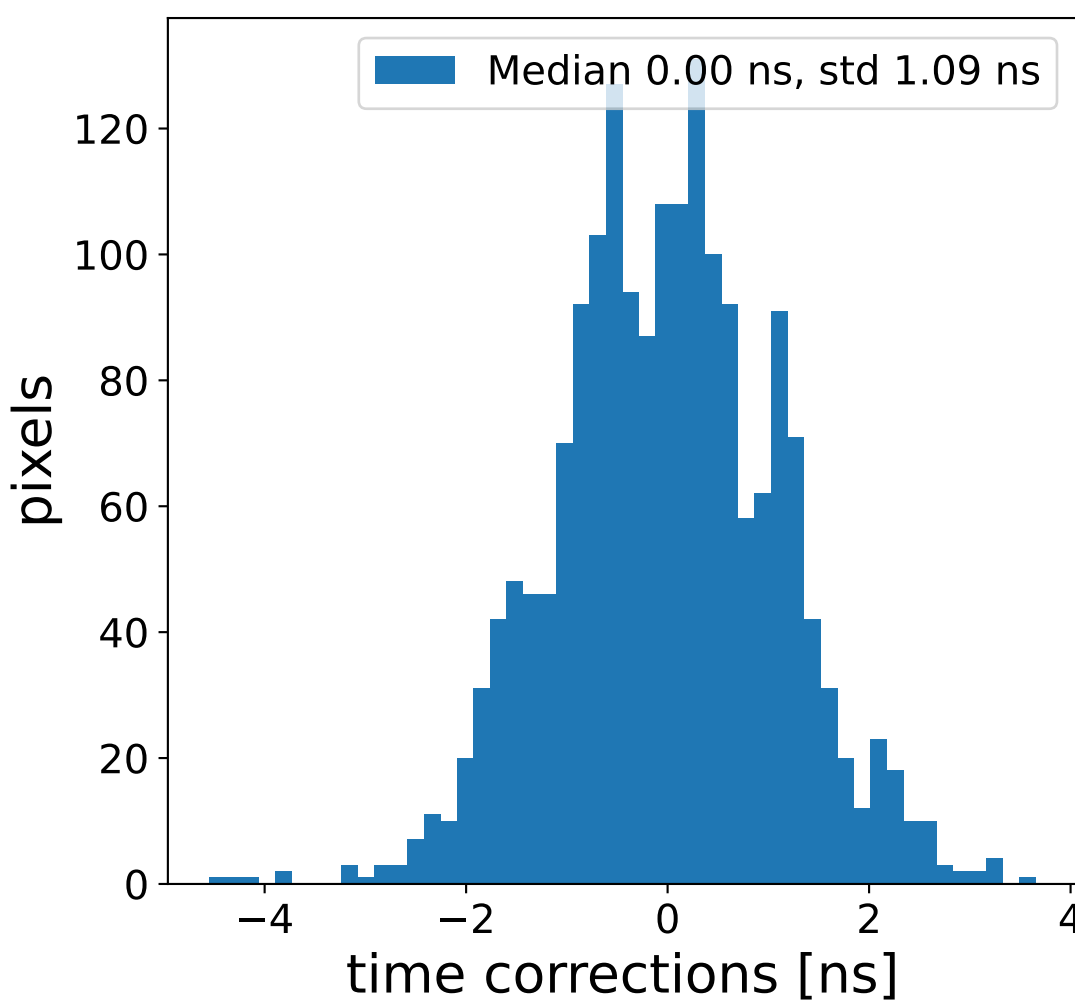

Run 11889

Run 11889

Run 11889 channel: HG

FF sample of 10000 events

pedestal sample of 10000 events

flat-fielded gain [ADC/pe]

Run 11889 channel: LG

FF sample of 10000 events

pedestal sample of 10000 events

flat-fielded gain [ADC/pe]