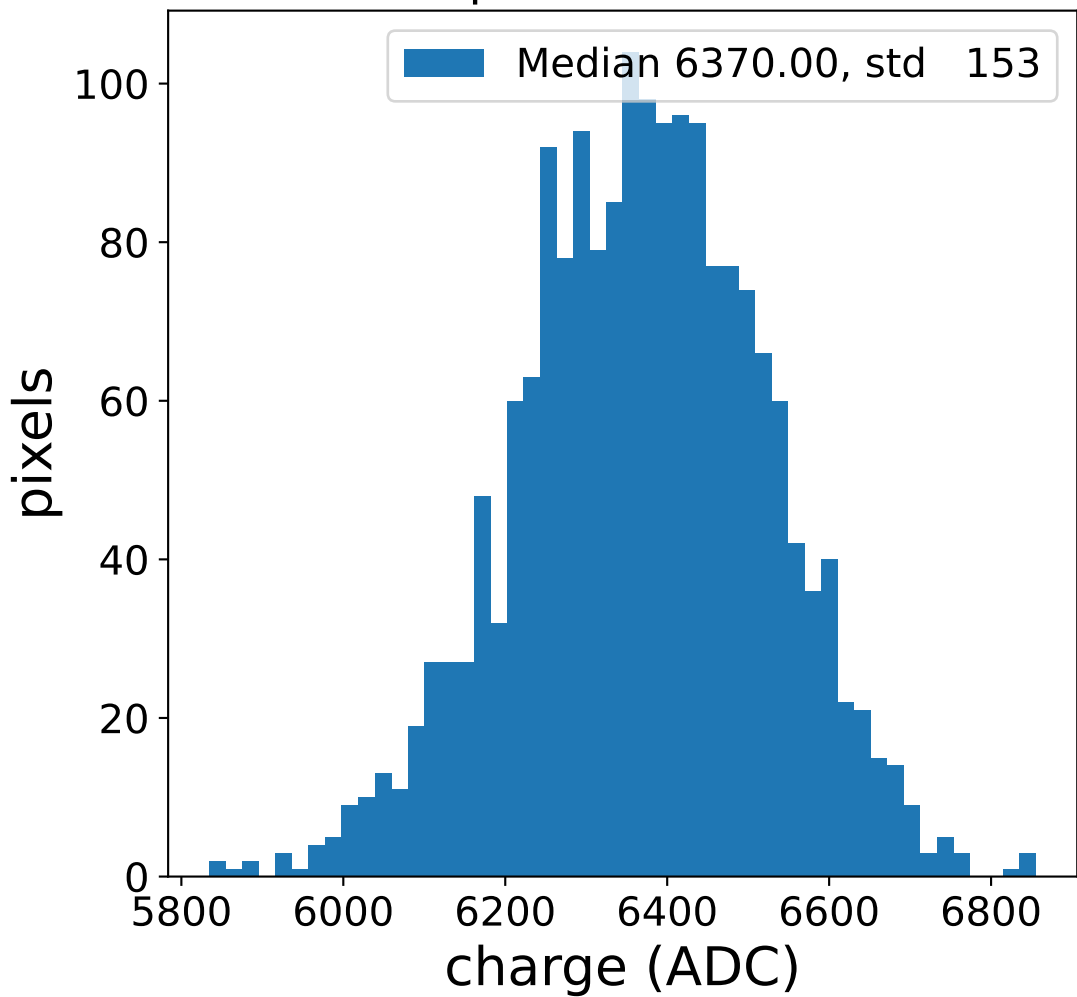

Run 11889

Run 11889

Run 11889 channel: HG

FF sample of 10000 events

pedestal sample of 10000 events

flat-fielded gain [ADC/pe]

Run 11889 channel: LG

FF sample of 10000 events

pedestal sample of 10000 events

flat-fielded gain [ADC/pe]