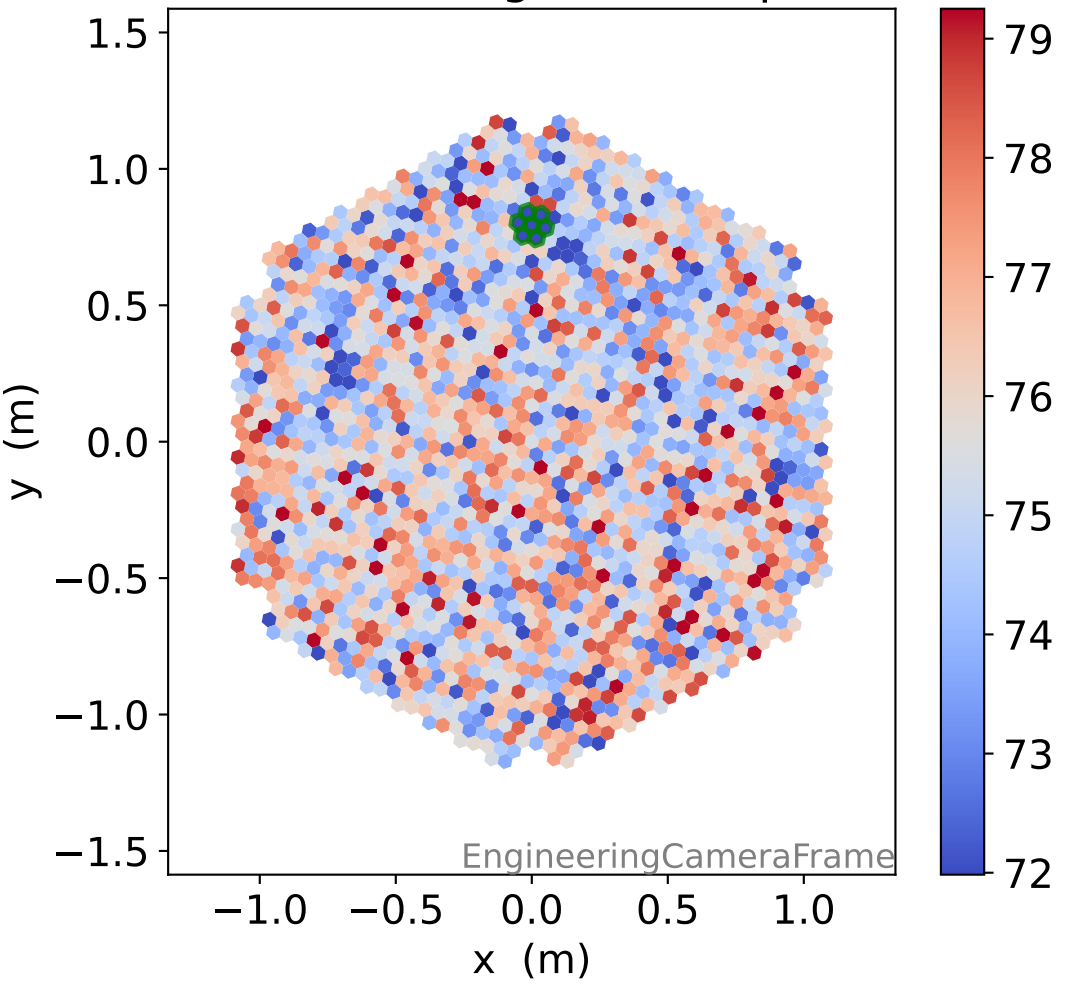

Run 11889

Run 11889

Run 11889 channel: HG

FF sample of 10000 events

pedestal sample of 10000 events

flat-fielded gain [ADC/pe]

Run 11889 channel: LG

FF sample of 10000 events

pedestal sample of 10000 events

flat-fielded gain [ADC/pe]