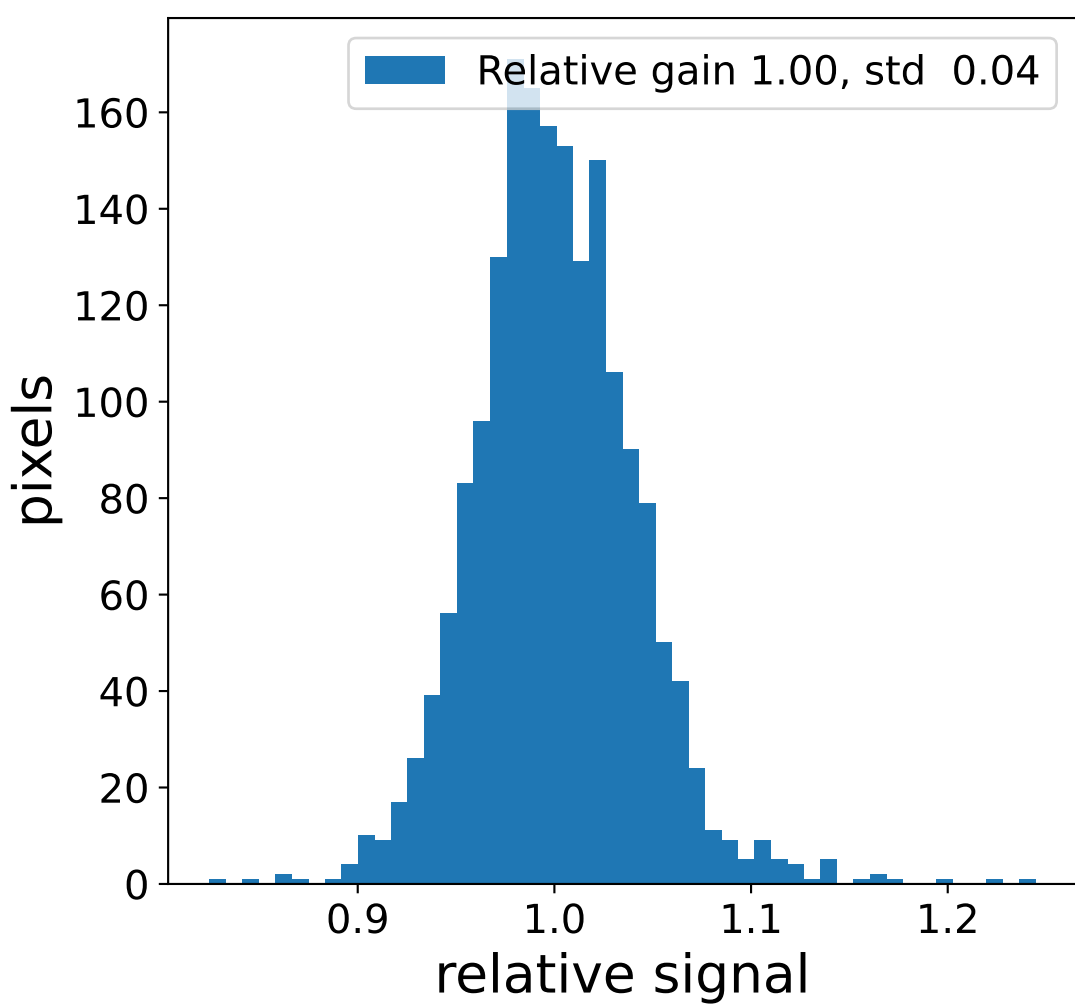

Run 11889

Run 11889

Run 11889 channel: HG

FF sample of 10000 events

pedestal sample of 10000 events

flat-fielded gain [ADC/pe]

Run 11889 channel: LG

FF sample of 10000 events

pedestal sample of 10000 events

flat-fielded gain [ADC/pe]