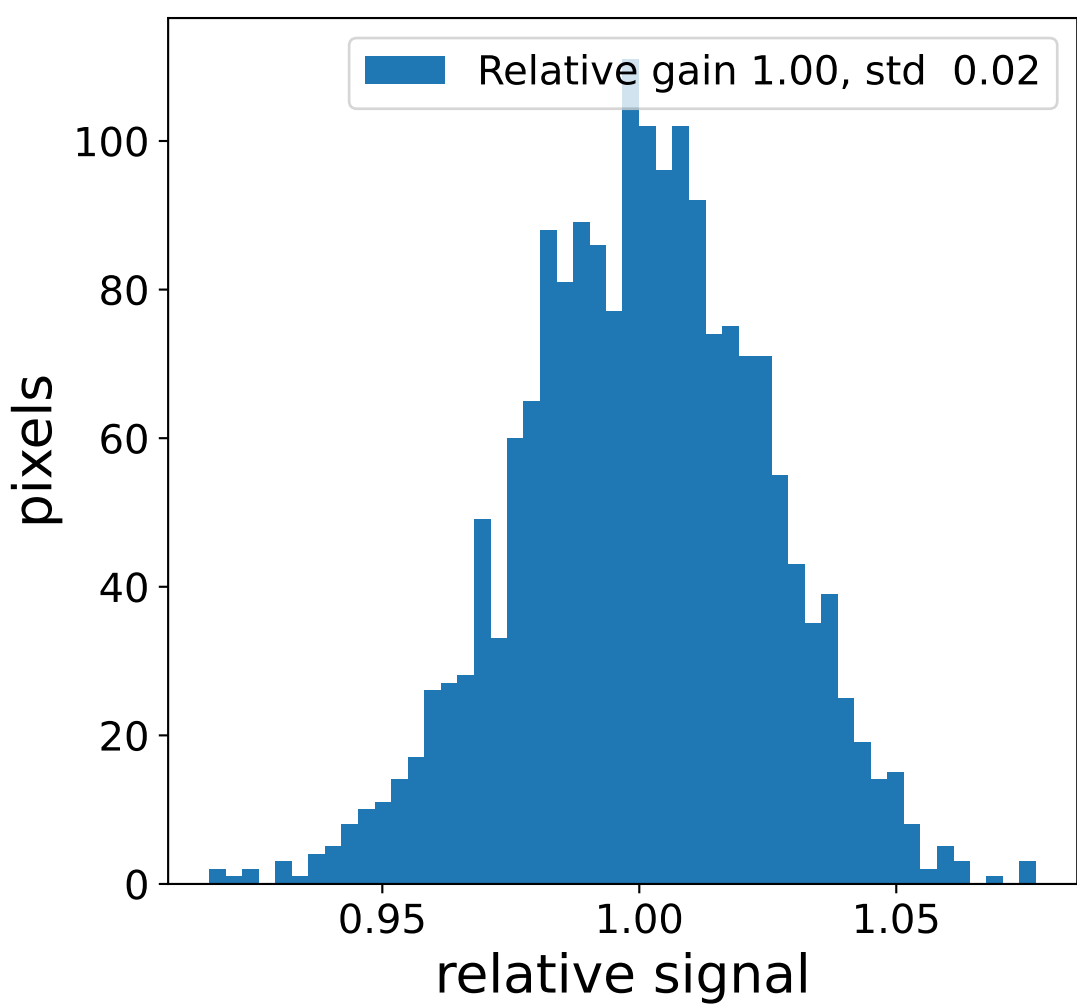

Run 11889

Run 11889

Run 11889 channel: HG

FF sample of 10000 events

pedestal sample of 10000 events

flat-fielded gain [ADC/pe]

Run 11889 channel: LG

FF sample of 10000 events

pedestal sample of 10000 events

flat-fielded gain [ADC/pe]