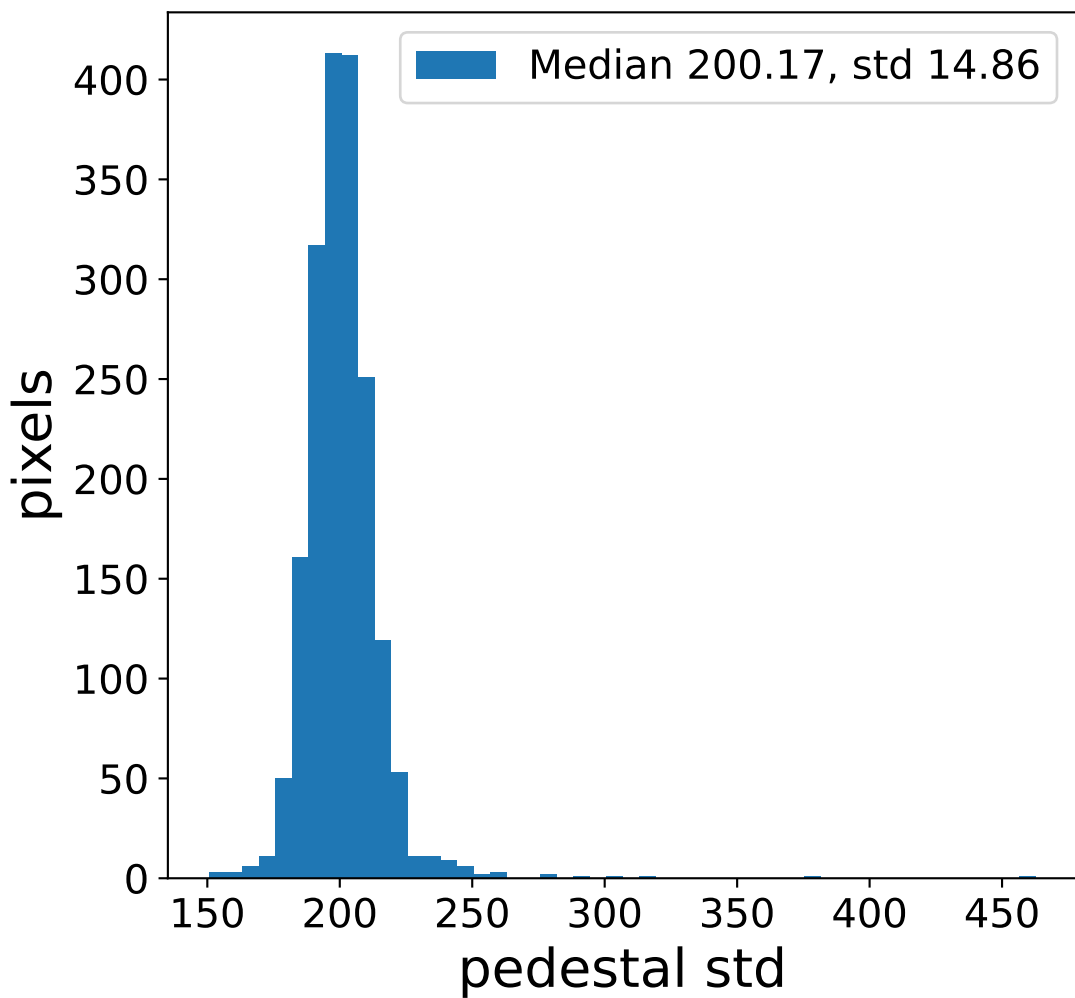

Run 11889

Run 11889

Run 11889 channel: HG

FF sample of 10000 events

pedestal sample of 10000 events

flat-fielded gain [ADC/pe]

Run 11889 channel: LG

FF sample of 10000 events

pedestal sample of 10000 events

flat-fielded gain [ADC/pe]