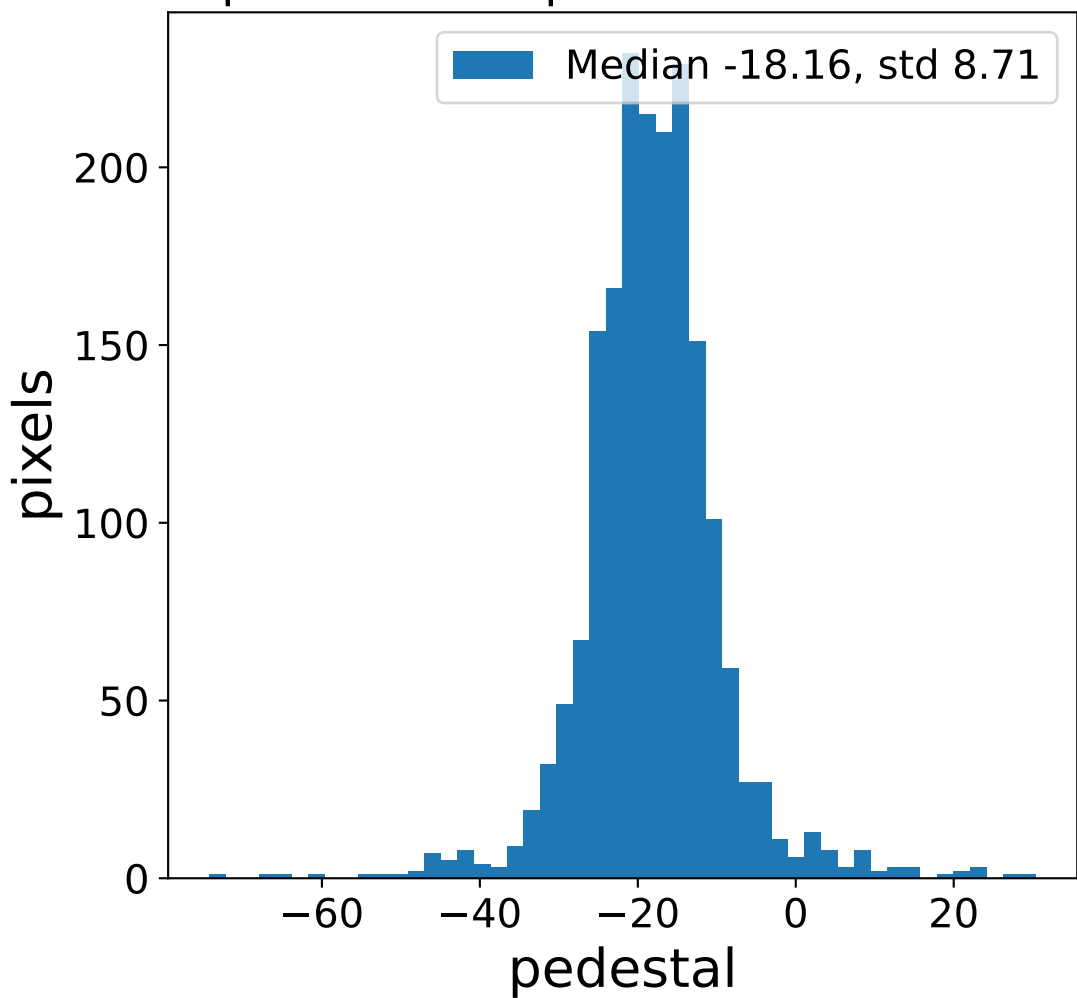

Run 11889

Run 11889

Run 11889 channel: HG

FF sample of 10000 events

pedestal sample of 10000 events

flat-fielded gain [ADC/pe]

Run 11889 channel: LG

FF sample of 10000 events

pedestal sample of 10000 events

flat-fielded gain [ADC/pe]