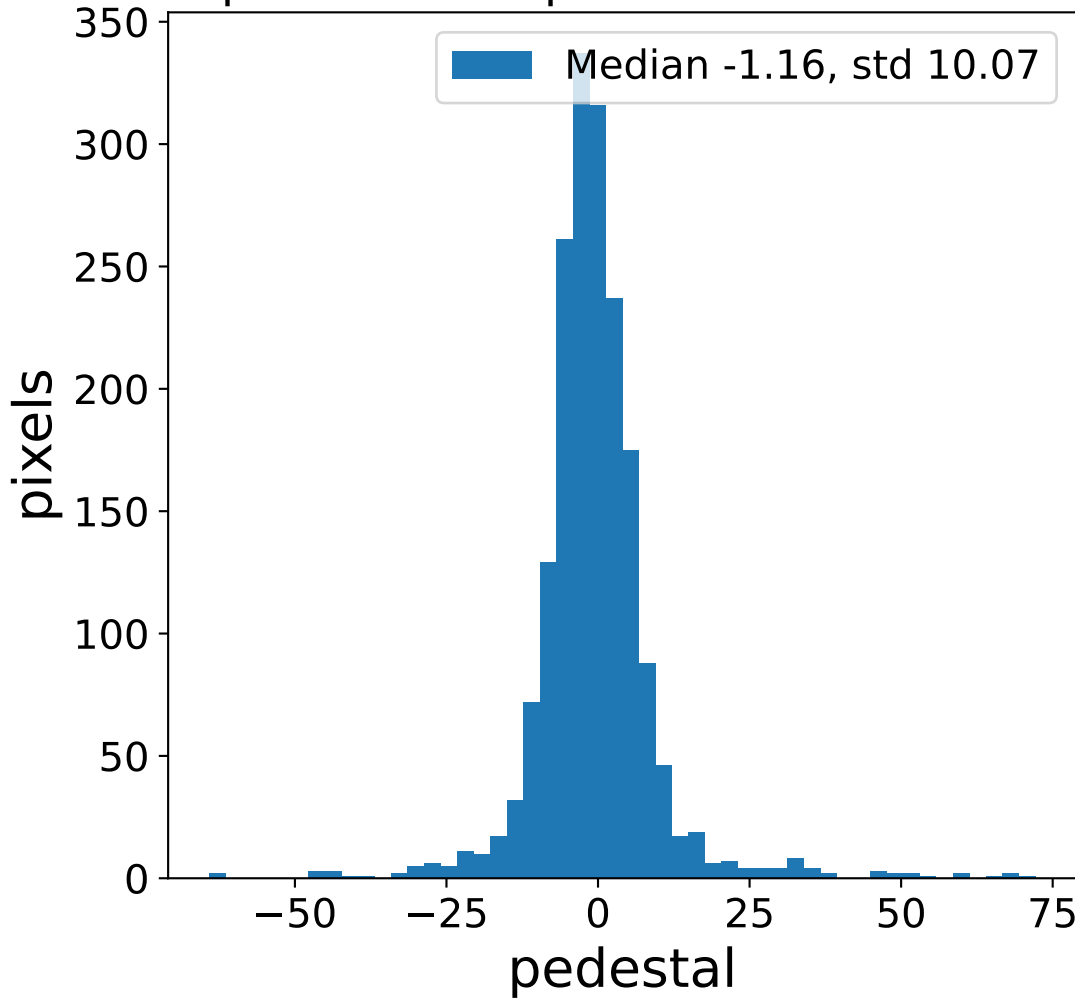

Run 11889

Run 11889

Run 11889 channel: HG

FF sample of 10000 events

pedestal sample of 10000 events

flat-fielded gain [ADC/pe]

Run 11889 channel: LG

FF sample of 10000 events

pedestal sample of 10000 events

flat-fielded gain [ADC/pe]