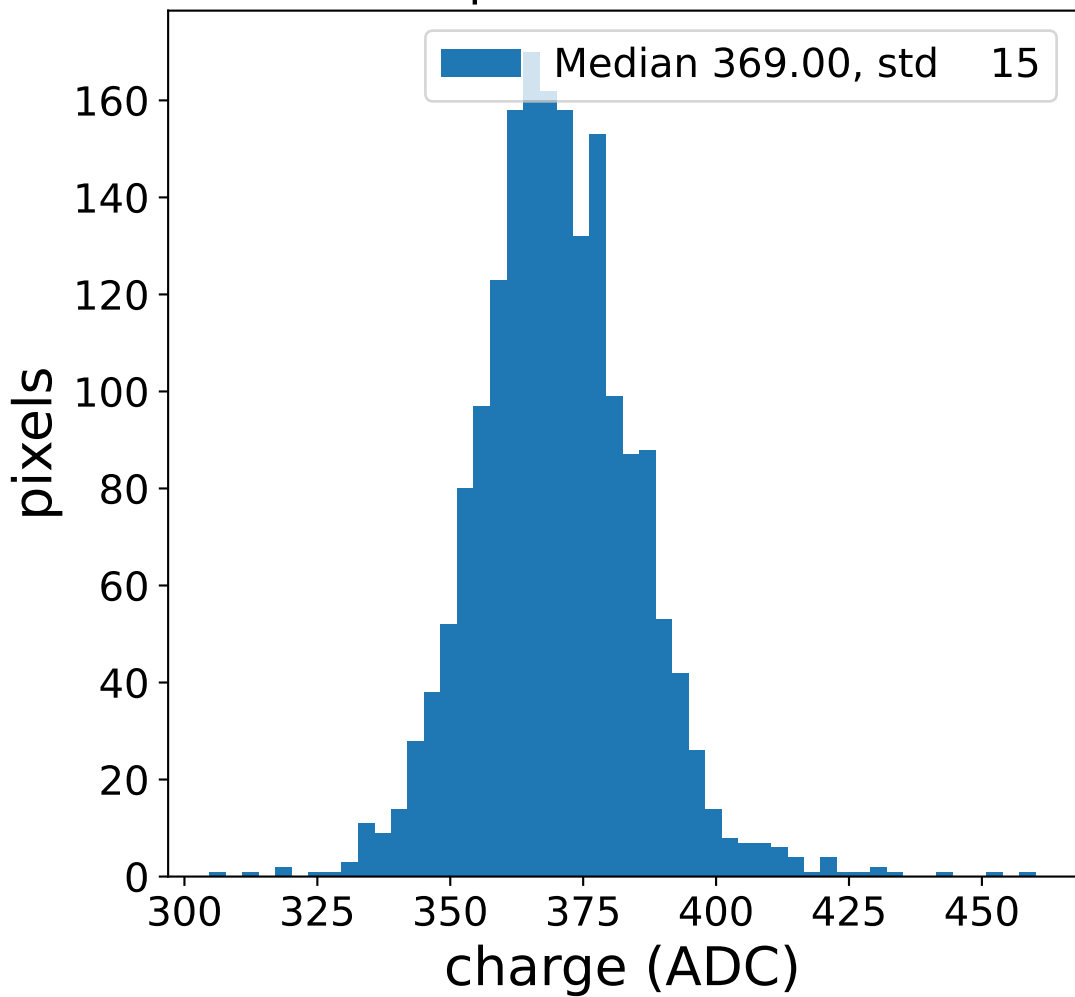

Run 11889

Run 11889

Run 11889 channel: HG

FF sample of 10000 events

pedestal sample of 10000 events

flat-fielded gain [ADC/pe]

Run 11889 channel: LG

FF sample of 10000 events

pedestal sample of 10000 events

flat-fielded gain [ADC/pe]