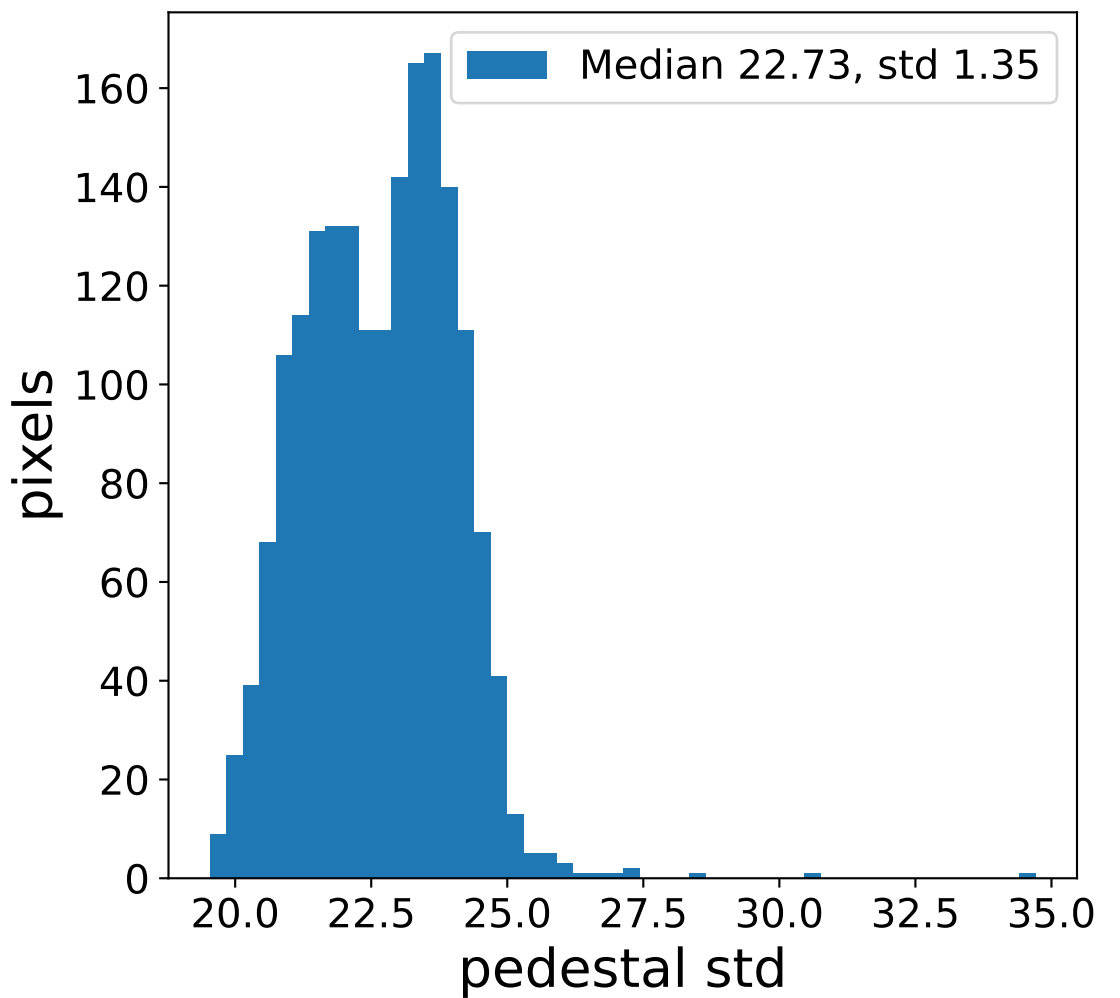

Run 11889

Run 11889

Run 11889 channel: HG

FF sample of 10000 events

pedestal sample of 10000 events

flat-fielded gain [ADC/pe]

Run 11889 channel: LG

FF sample of 10000 events

pedestal sample of 10000 events

flat-fielded gain [ADC/pe]