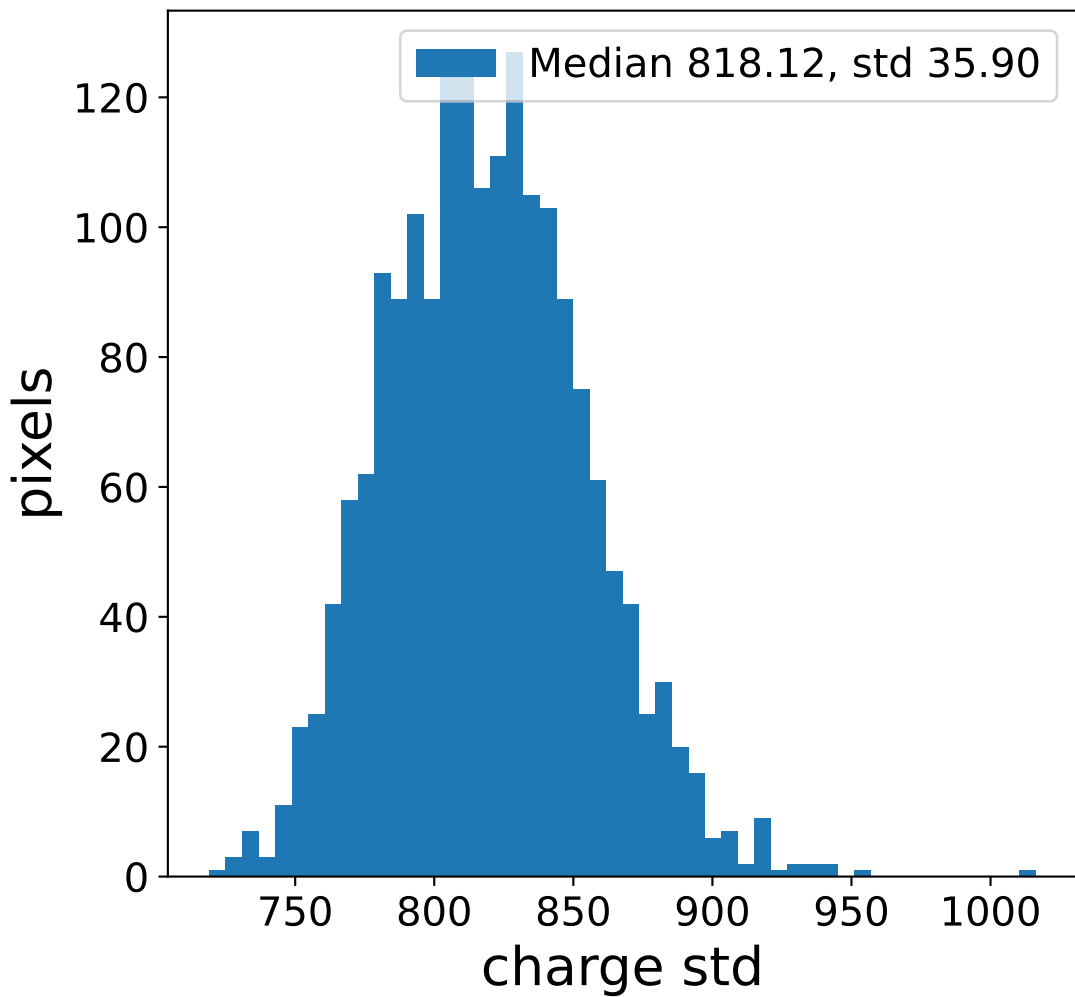

Run 11889

Run 11889

Run 11889 channel: HG

FF sample of 10000 events

pedestal sample of 10000 events

flat-fielded gain [ADC/pe]

Run 11889 channel: LG

FF sample of 10000 events

pedestal sample of 10000 events

flat-fielded gain [ADC/pe]