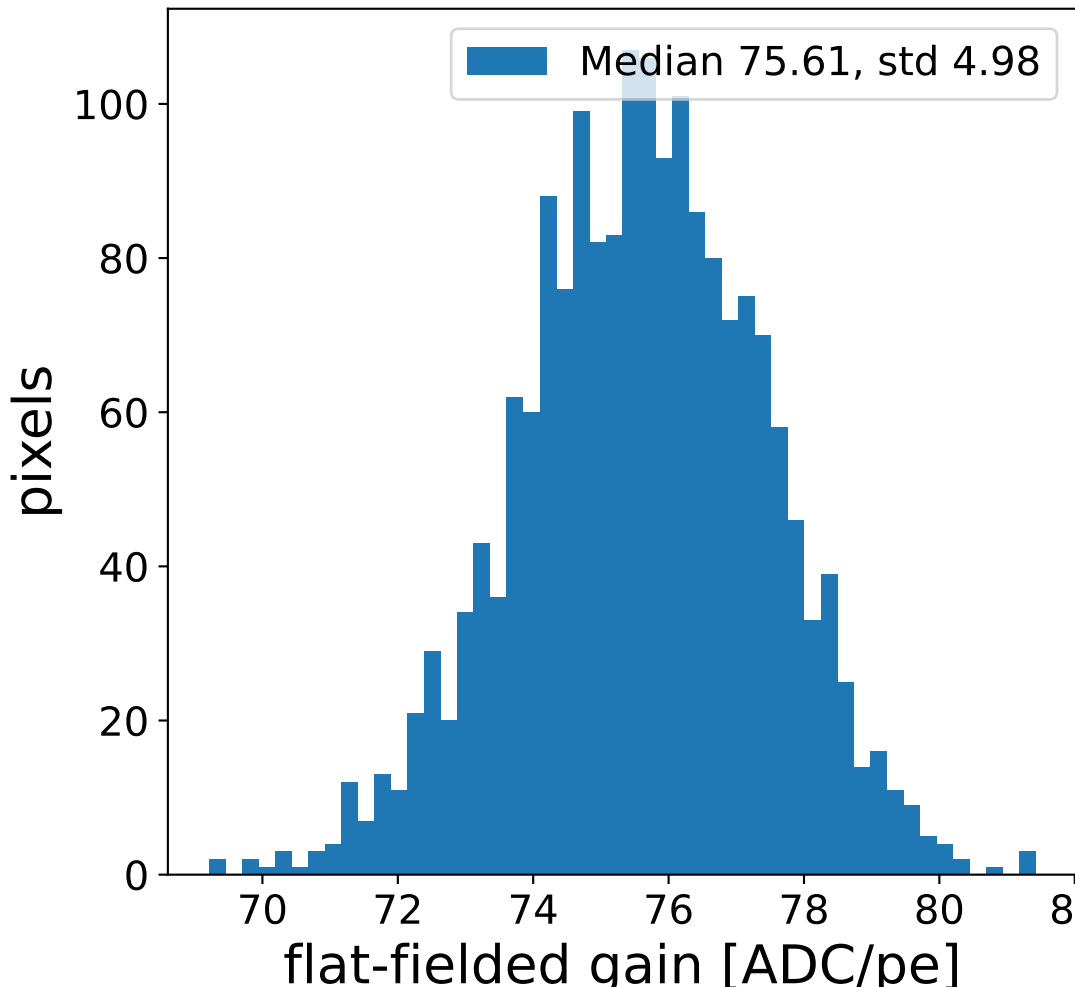

Run 11889

Run 11889

Run 11889 channel: HG

FF sample of 10000 events

pedestal sample of 10000 events

flat-fielded gain [ADC/pe]

Run 11889 channel: LG

FF sample of 10000 events

pedestal sample of 10000 events

flat-fielded gain [ADC/pe]