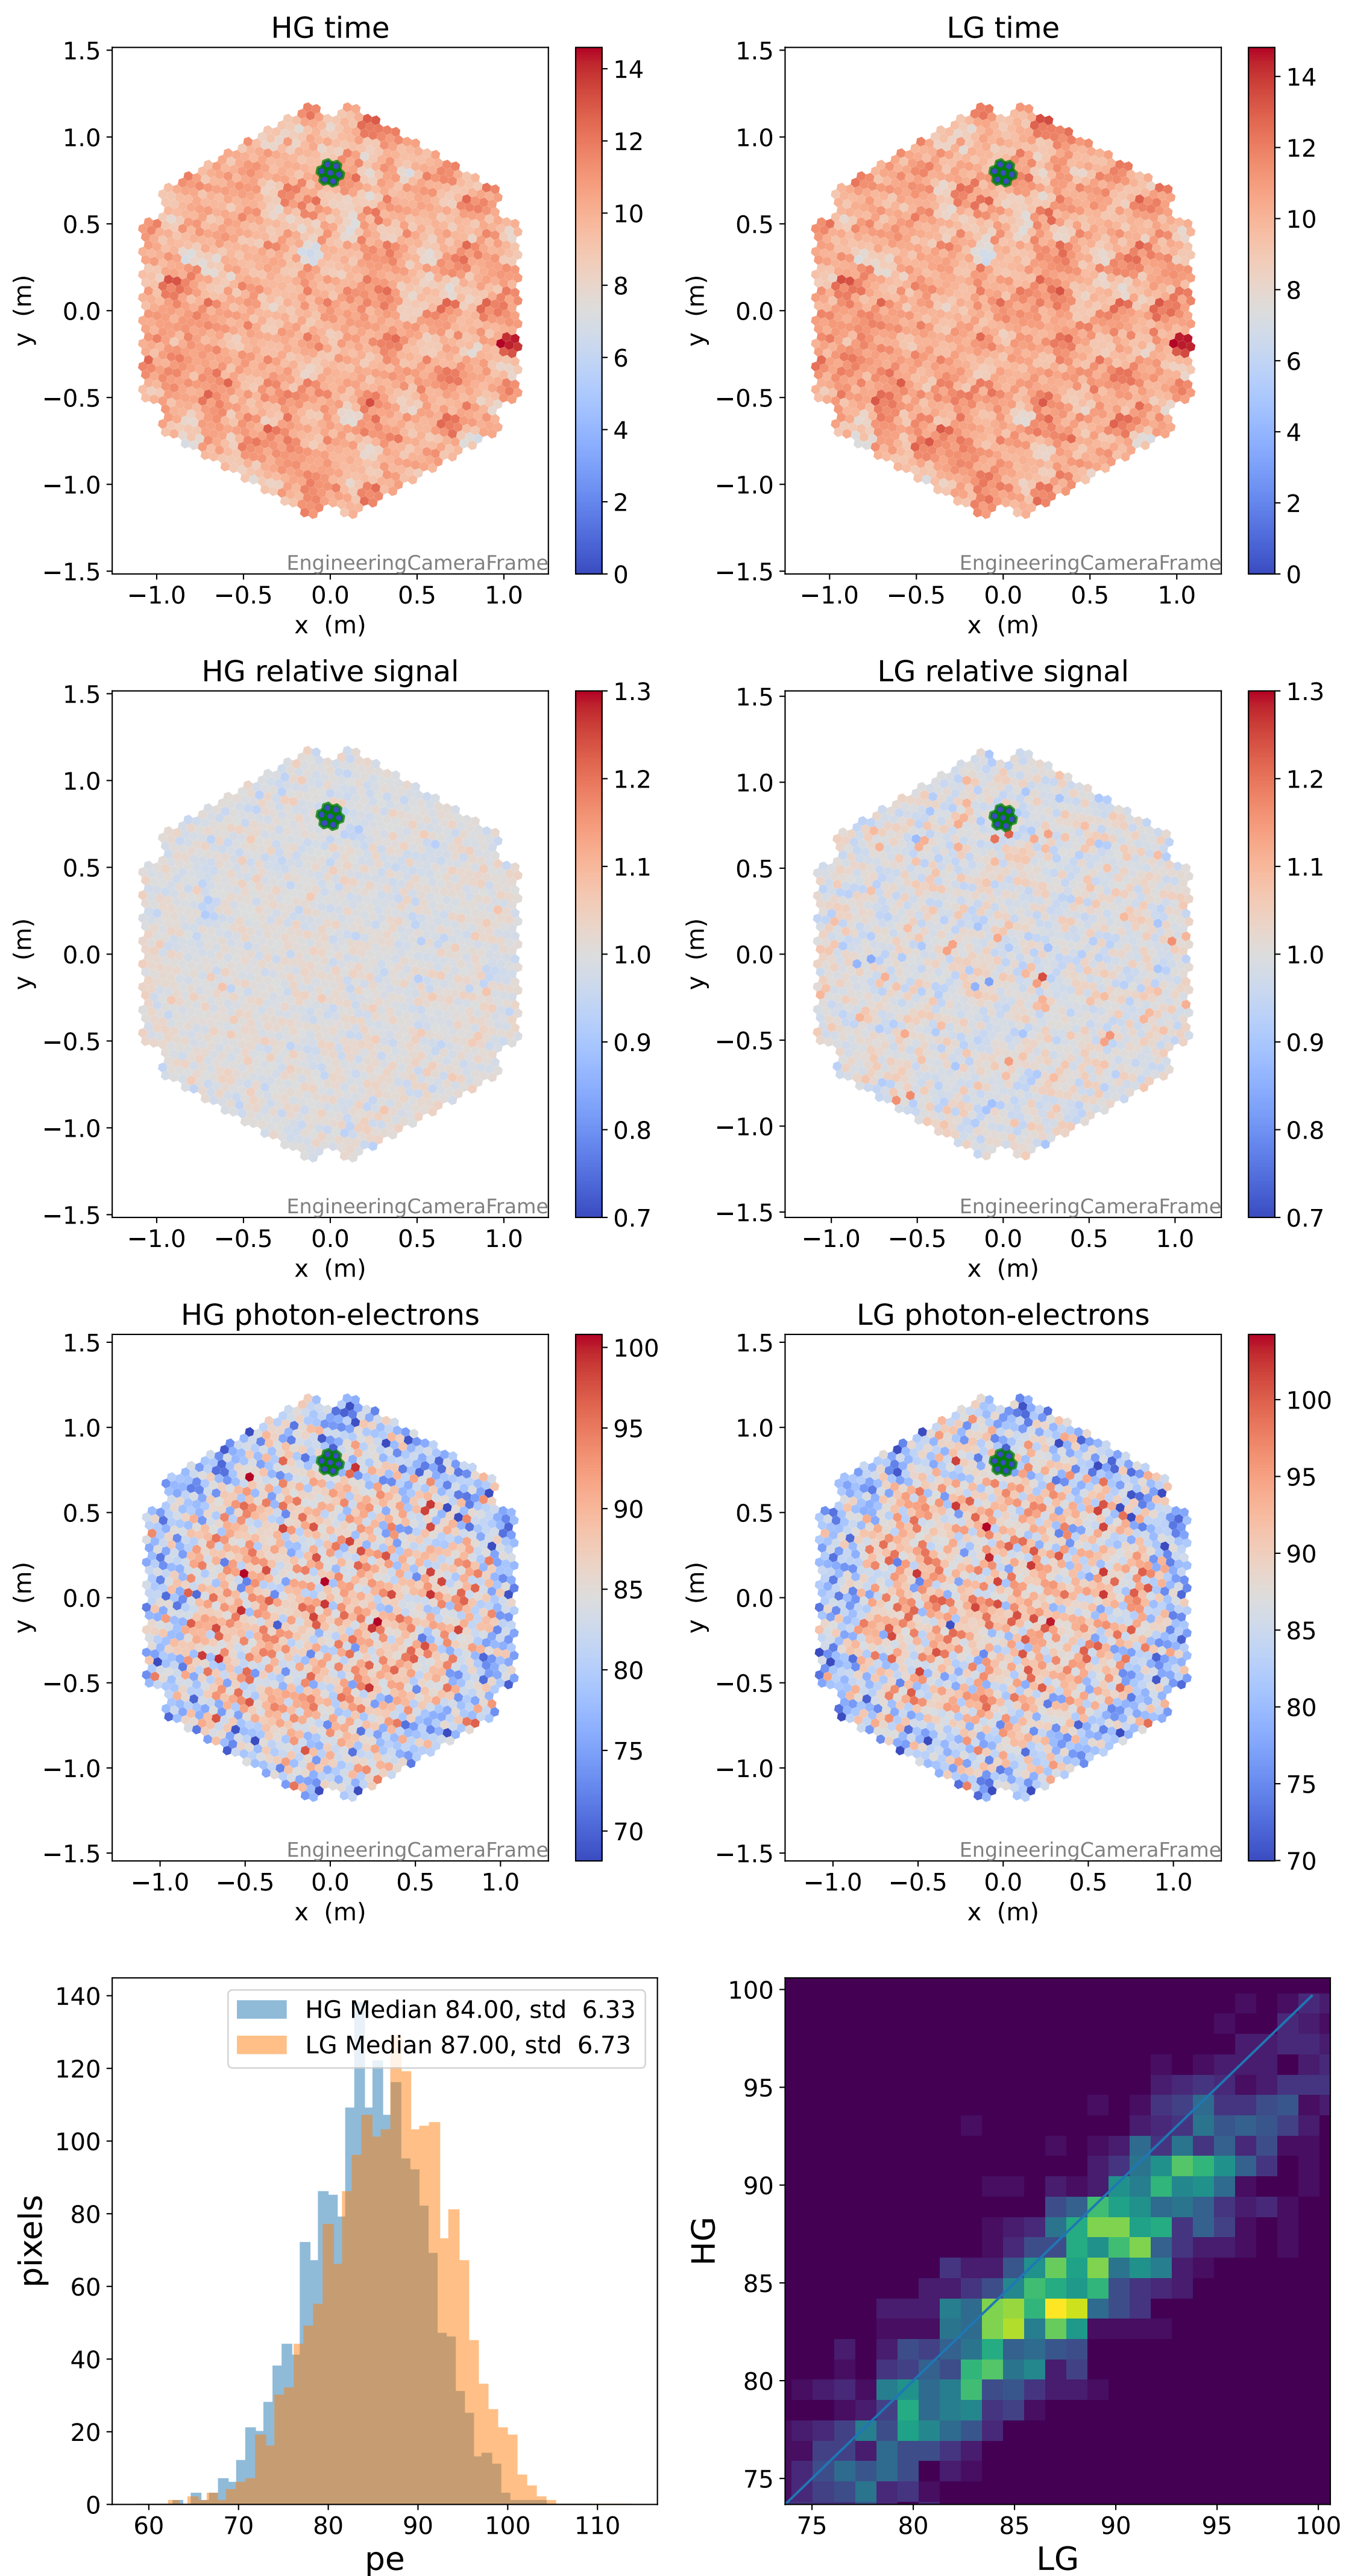

Run 11889

Run 11889

Run 11889 channel: HG

FF sample of 10000 events

pedestal sample of 10000 events

flat-fielded gain [ADC/pe]

Run 11889 channel: LG

FF sample of 10000 events

pedestal sample of 10000 events

flat-fielded gain [ADC/pe]