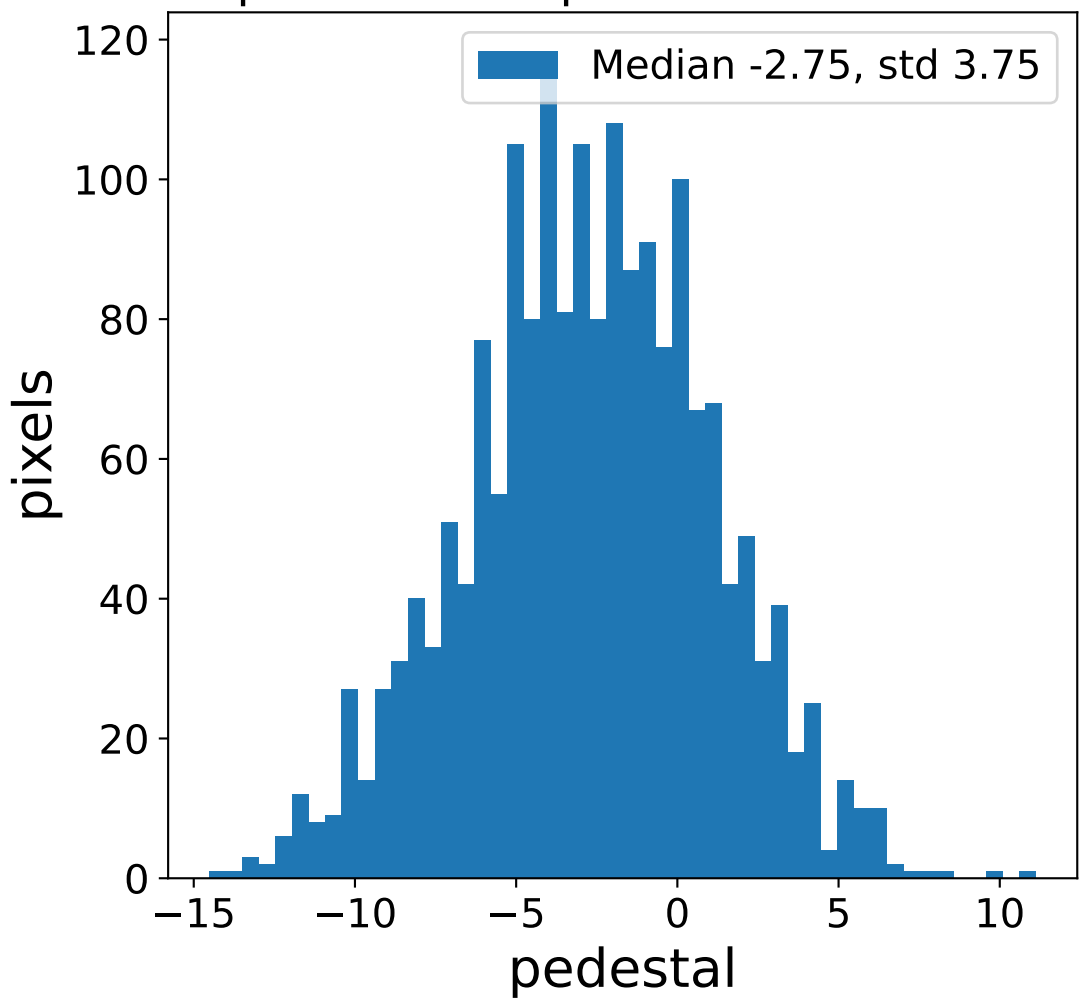

Run 12650

Run 12650

Run 12650 channel: HG

FF sample of 7219 events

pedestal sample of 7219 events

flat-fielded gain [ADC/pe]

Run 12650 channel: LG

FF sample of 7219 events

pedestal sample of 7219 events

flat-fielded gain [ADC/pe]