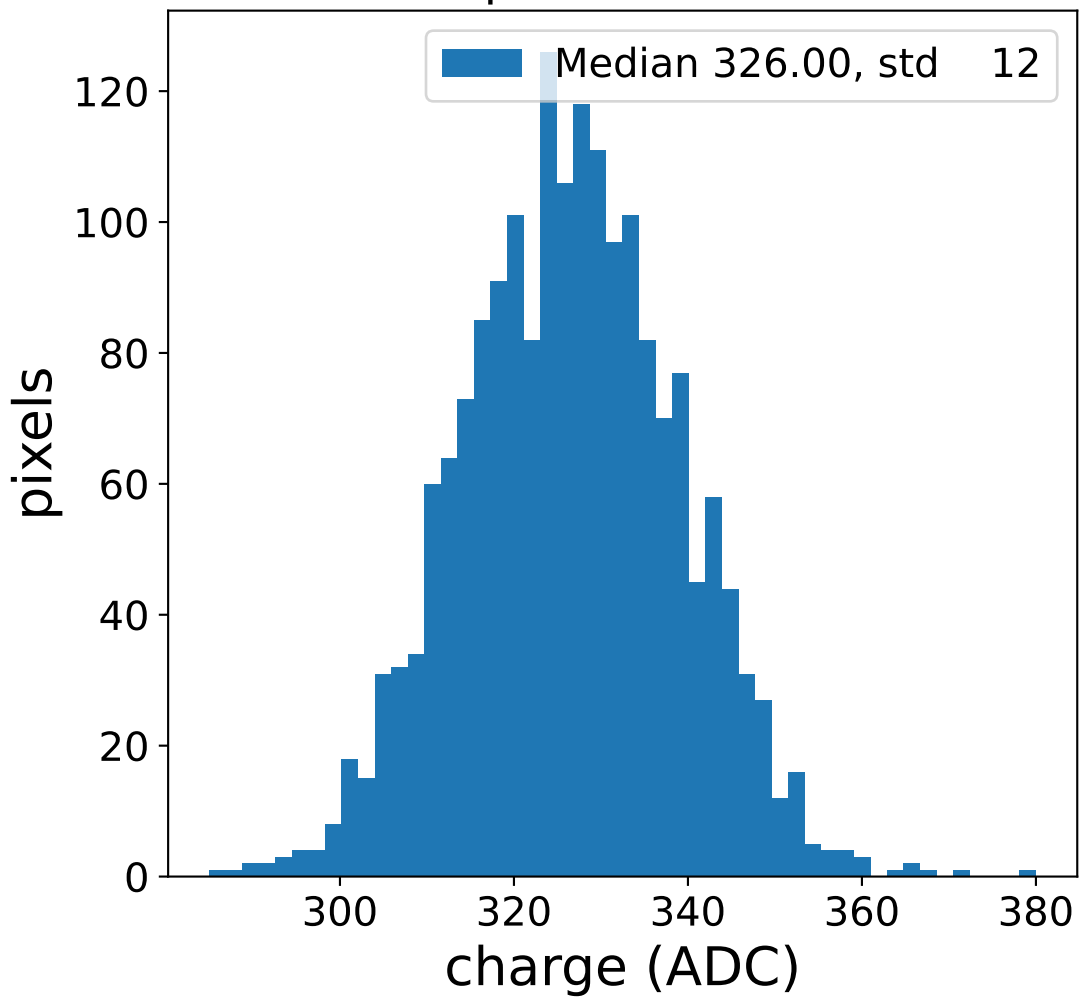

Run 12650

Run 12650

Run 12650 channel: HG

FF sample of 7219 events

pedestal sample of 7219 events

flat-fielded gain [ADC/pe]

Run 12650 channel: LG

FF sample of 7219 events

pedestal sample of 7219 events

flat-fielded gain [ADC/pe]