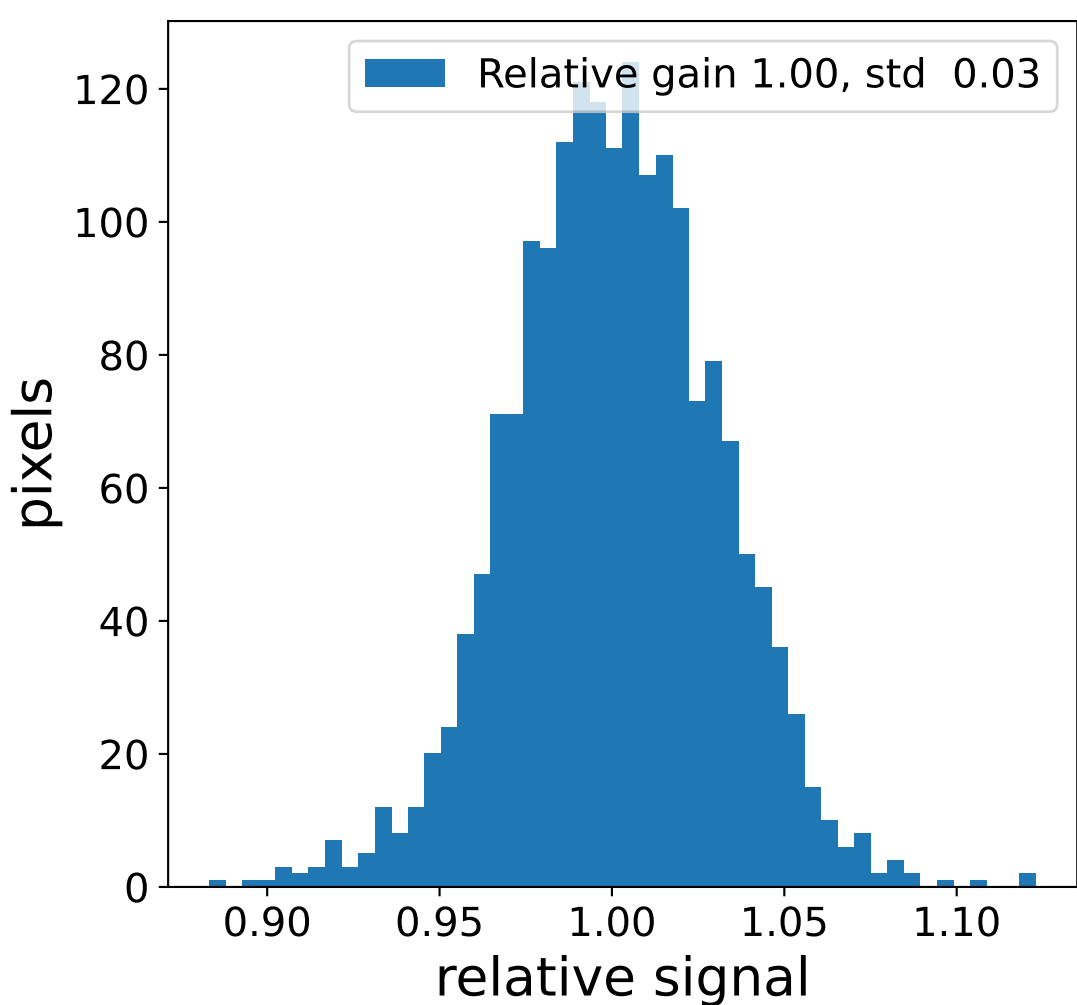

Run 12650

Run 12650

Run 12650 channel: HG

FF sample of 7219 events

pedestal sample of 7219 events

flat-fielded gain [ADC/pe]

Run 12650 channel: LG

FF sample of 7219 events

pedestal sample of 7219 events

flat-fielded gain [ADC/pe]