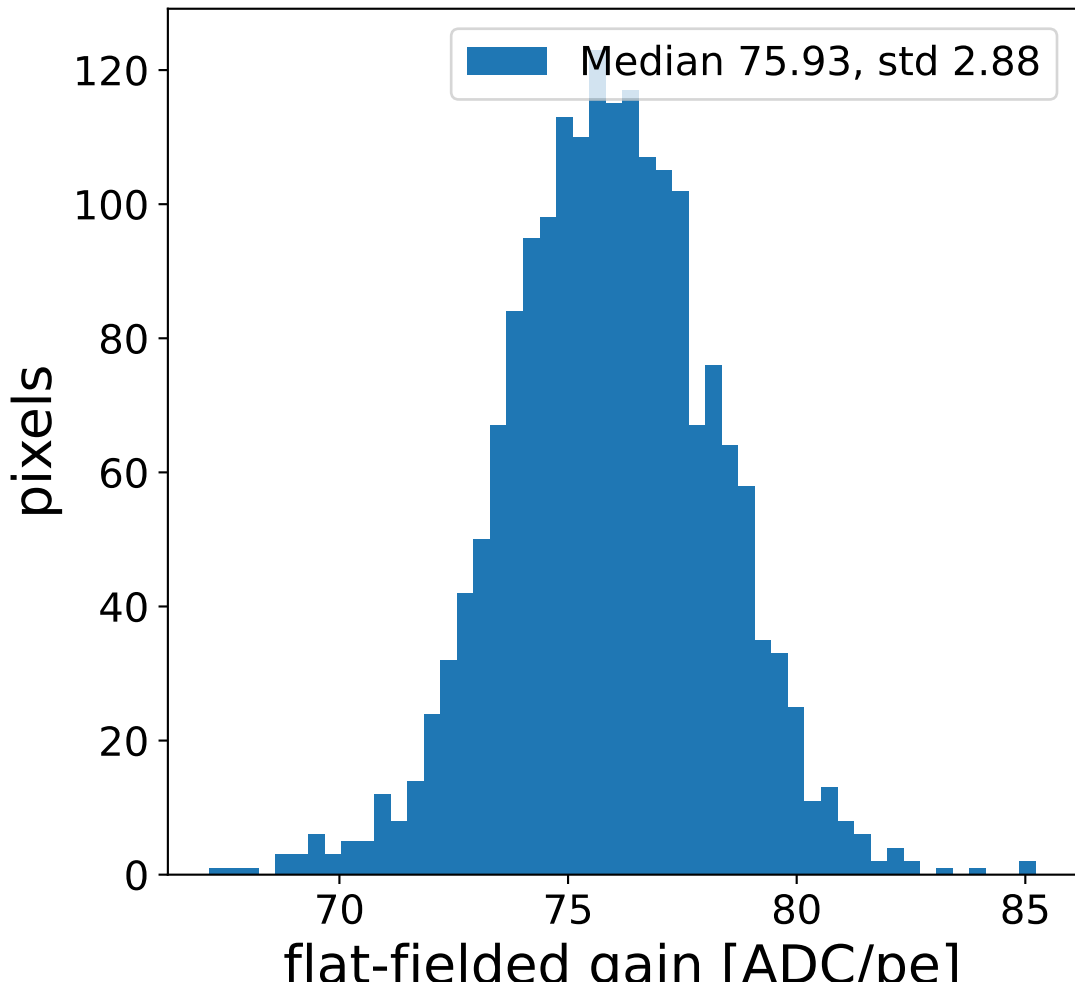

Run 12650

Run 12650

Run 12650 channel: HG

FF sample of 7219 events

pedestal sample of 7219 events

flat-fielded gain [ADC/pe]

Run 12650 channel: LG

FF sample of 7219 events

pedestal sample of 7219 events

flat-fielded gain [ADC/pe]