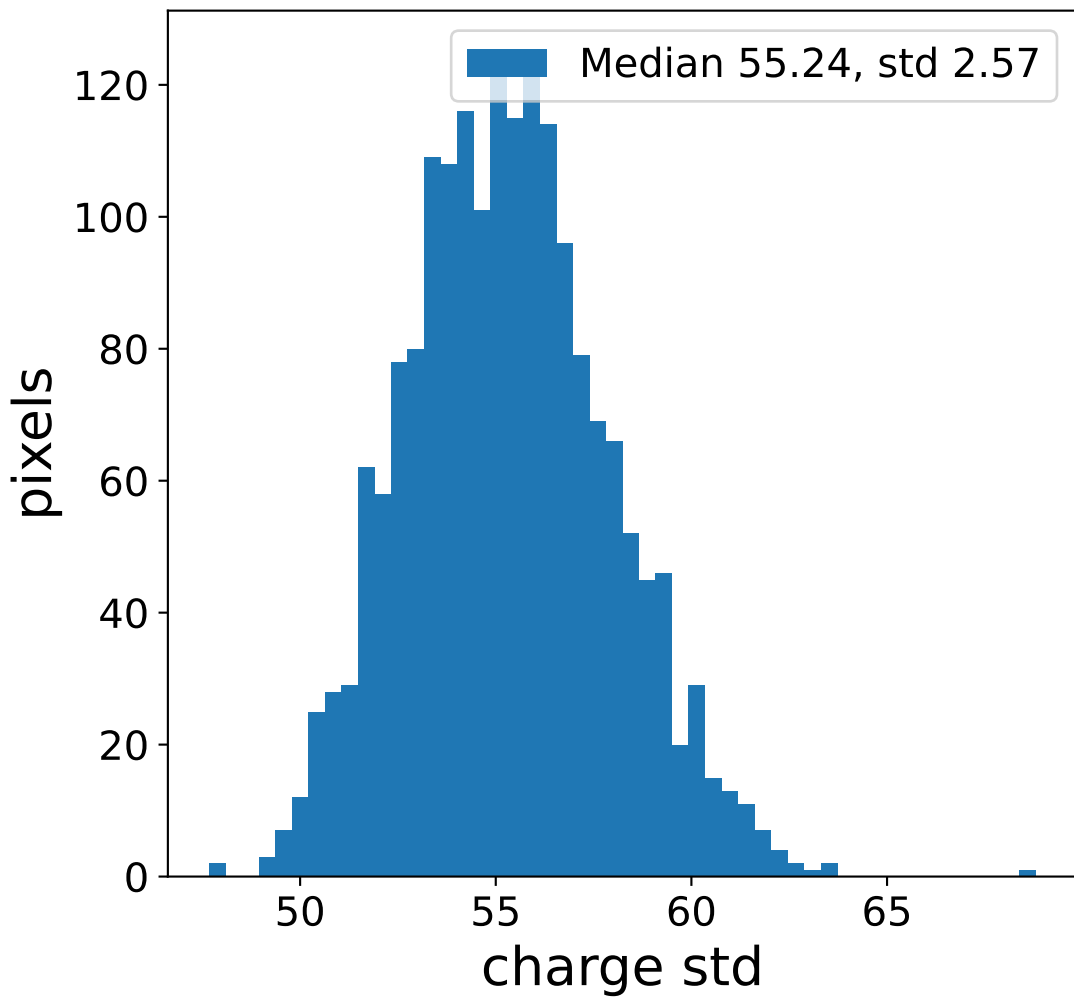

Run 12650

Run 12650

Run 12650 channel: HG

FF sample of 7219 events

pedestal sample of 7219 events

flat-fielded gain [ADC/pe]

Run 12650 channel: LG

FF sample of 7219 events

pedestal sample of 7219 events

flat-fielded gain [ADC/pe]