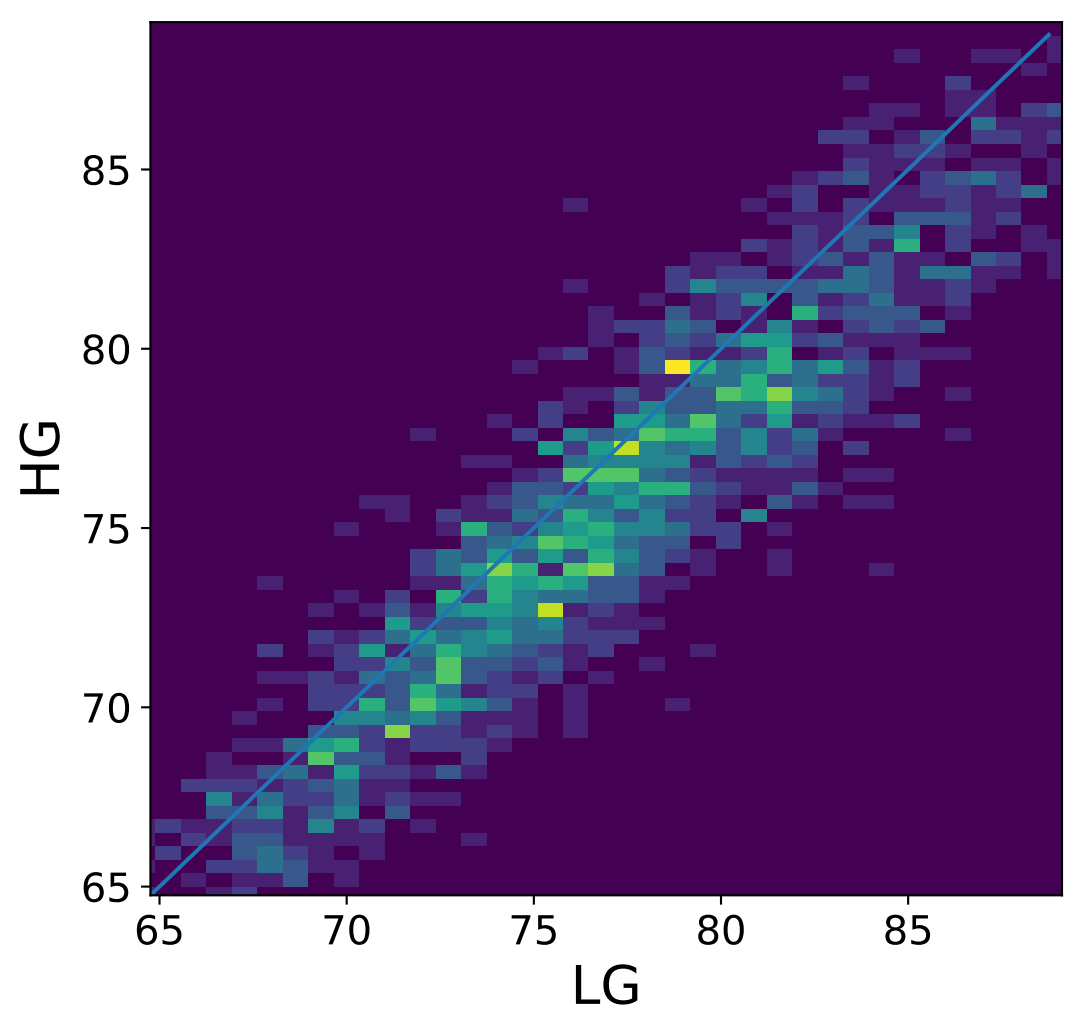

Run 12650

Run 12650

Run 12650 channel: HG

FF sample of 7219 events

pedestal sample of 7219 events

flat-fielded gain [ADC/pe]

Run 12650 channel: LG

FF sample of 7219 events

pedestal sample of 7219 events

flat-fielded gain [ADC/pe]