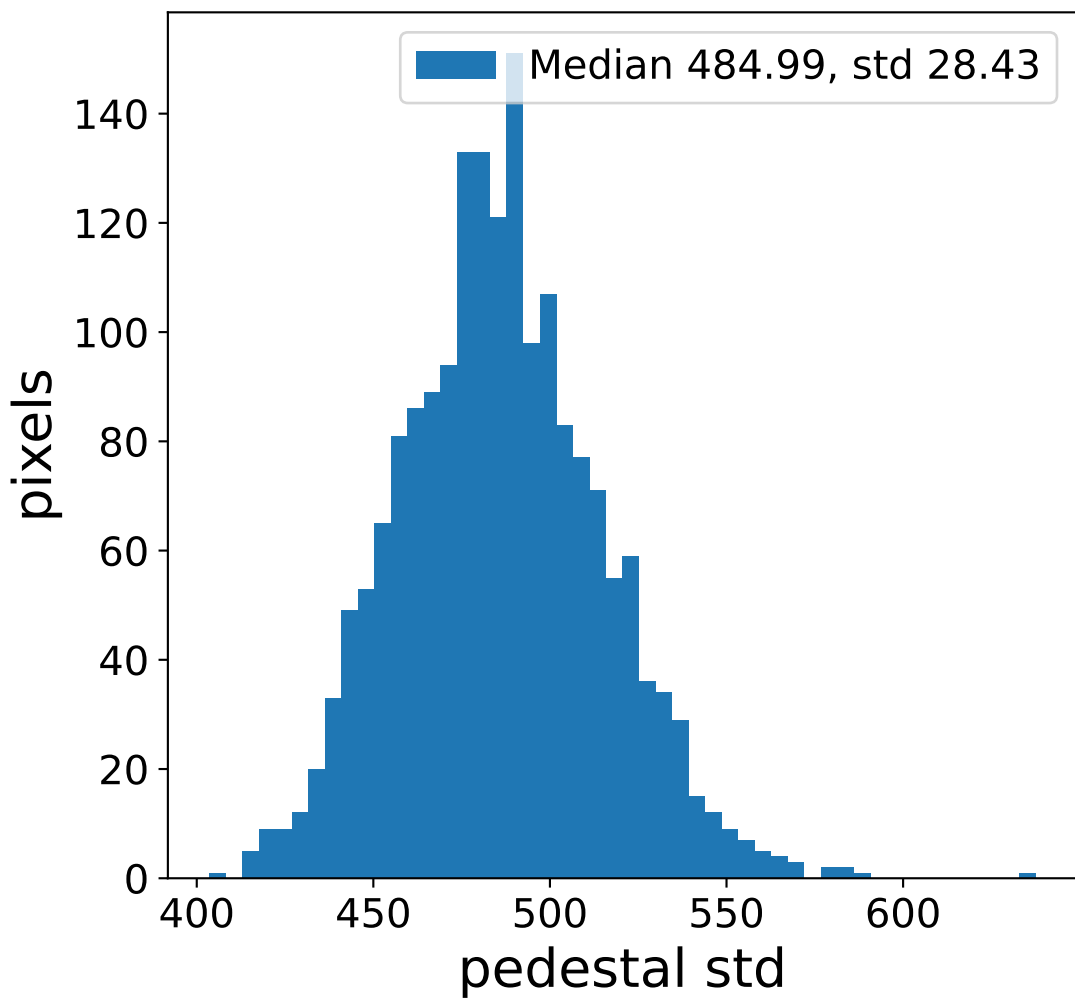

Run 12650

Run 12650

Run 12650 channel: HG

FF sample of 7219 events

pedestal sample of 7219 events

flat-fielded gain [ADC/pe]

Run 12650 channel: LG

FF sample of 7219 events

pedestal sample of 7219 events

flat-fielded gain [ADC/pe]