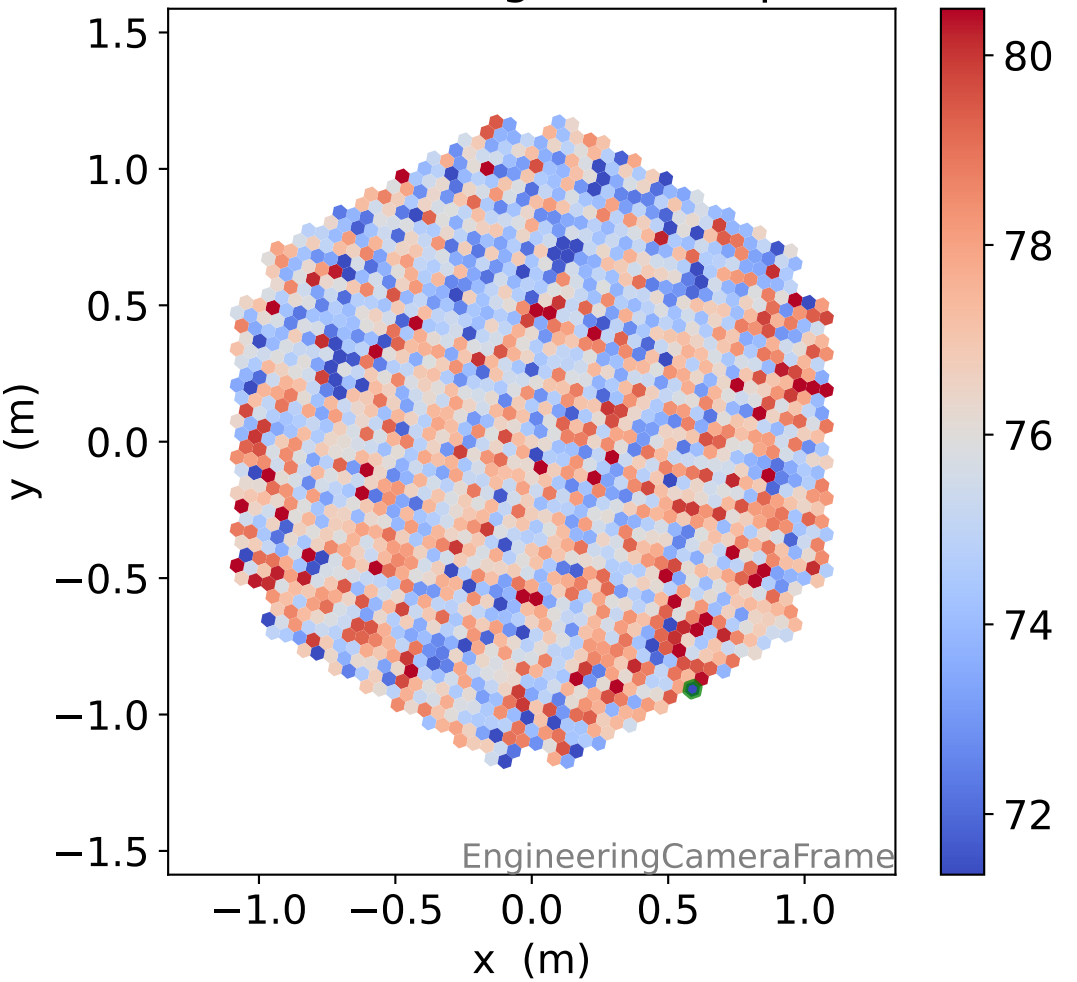

Run 12650

Run 12650

Run 12650 channel: HG

FF sample of 7219 events

pedestal sample of 7219 events

flat-fielded gain [ADC/pe]

Run 12650 channel: LG

FF sample of 7219 events

pedestal sample of 7219 events

flat-fielded gain [ADC/pe]