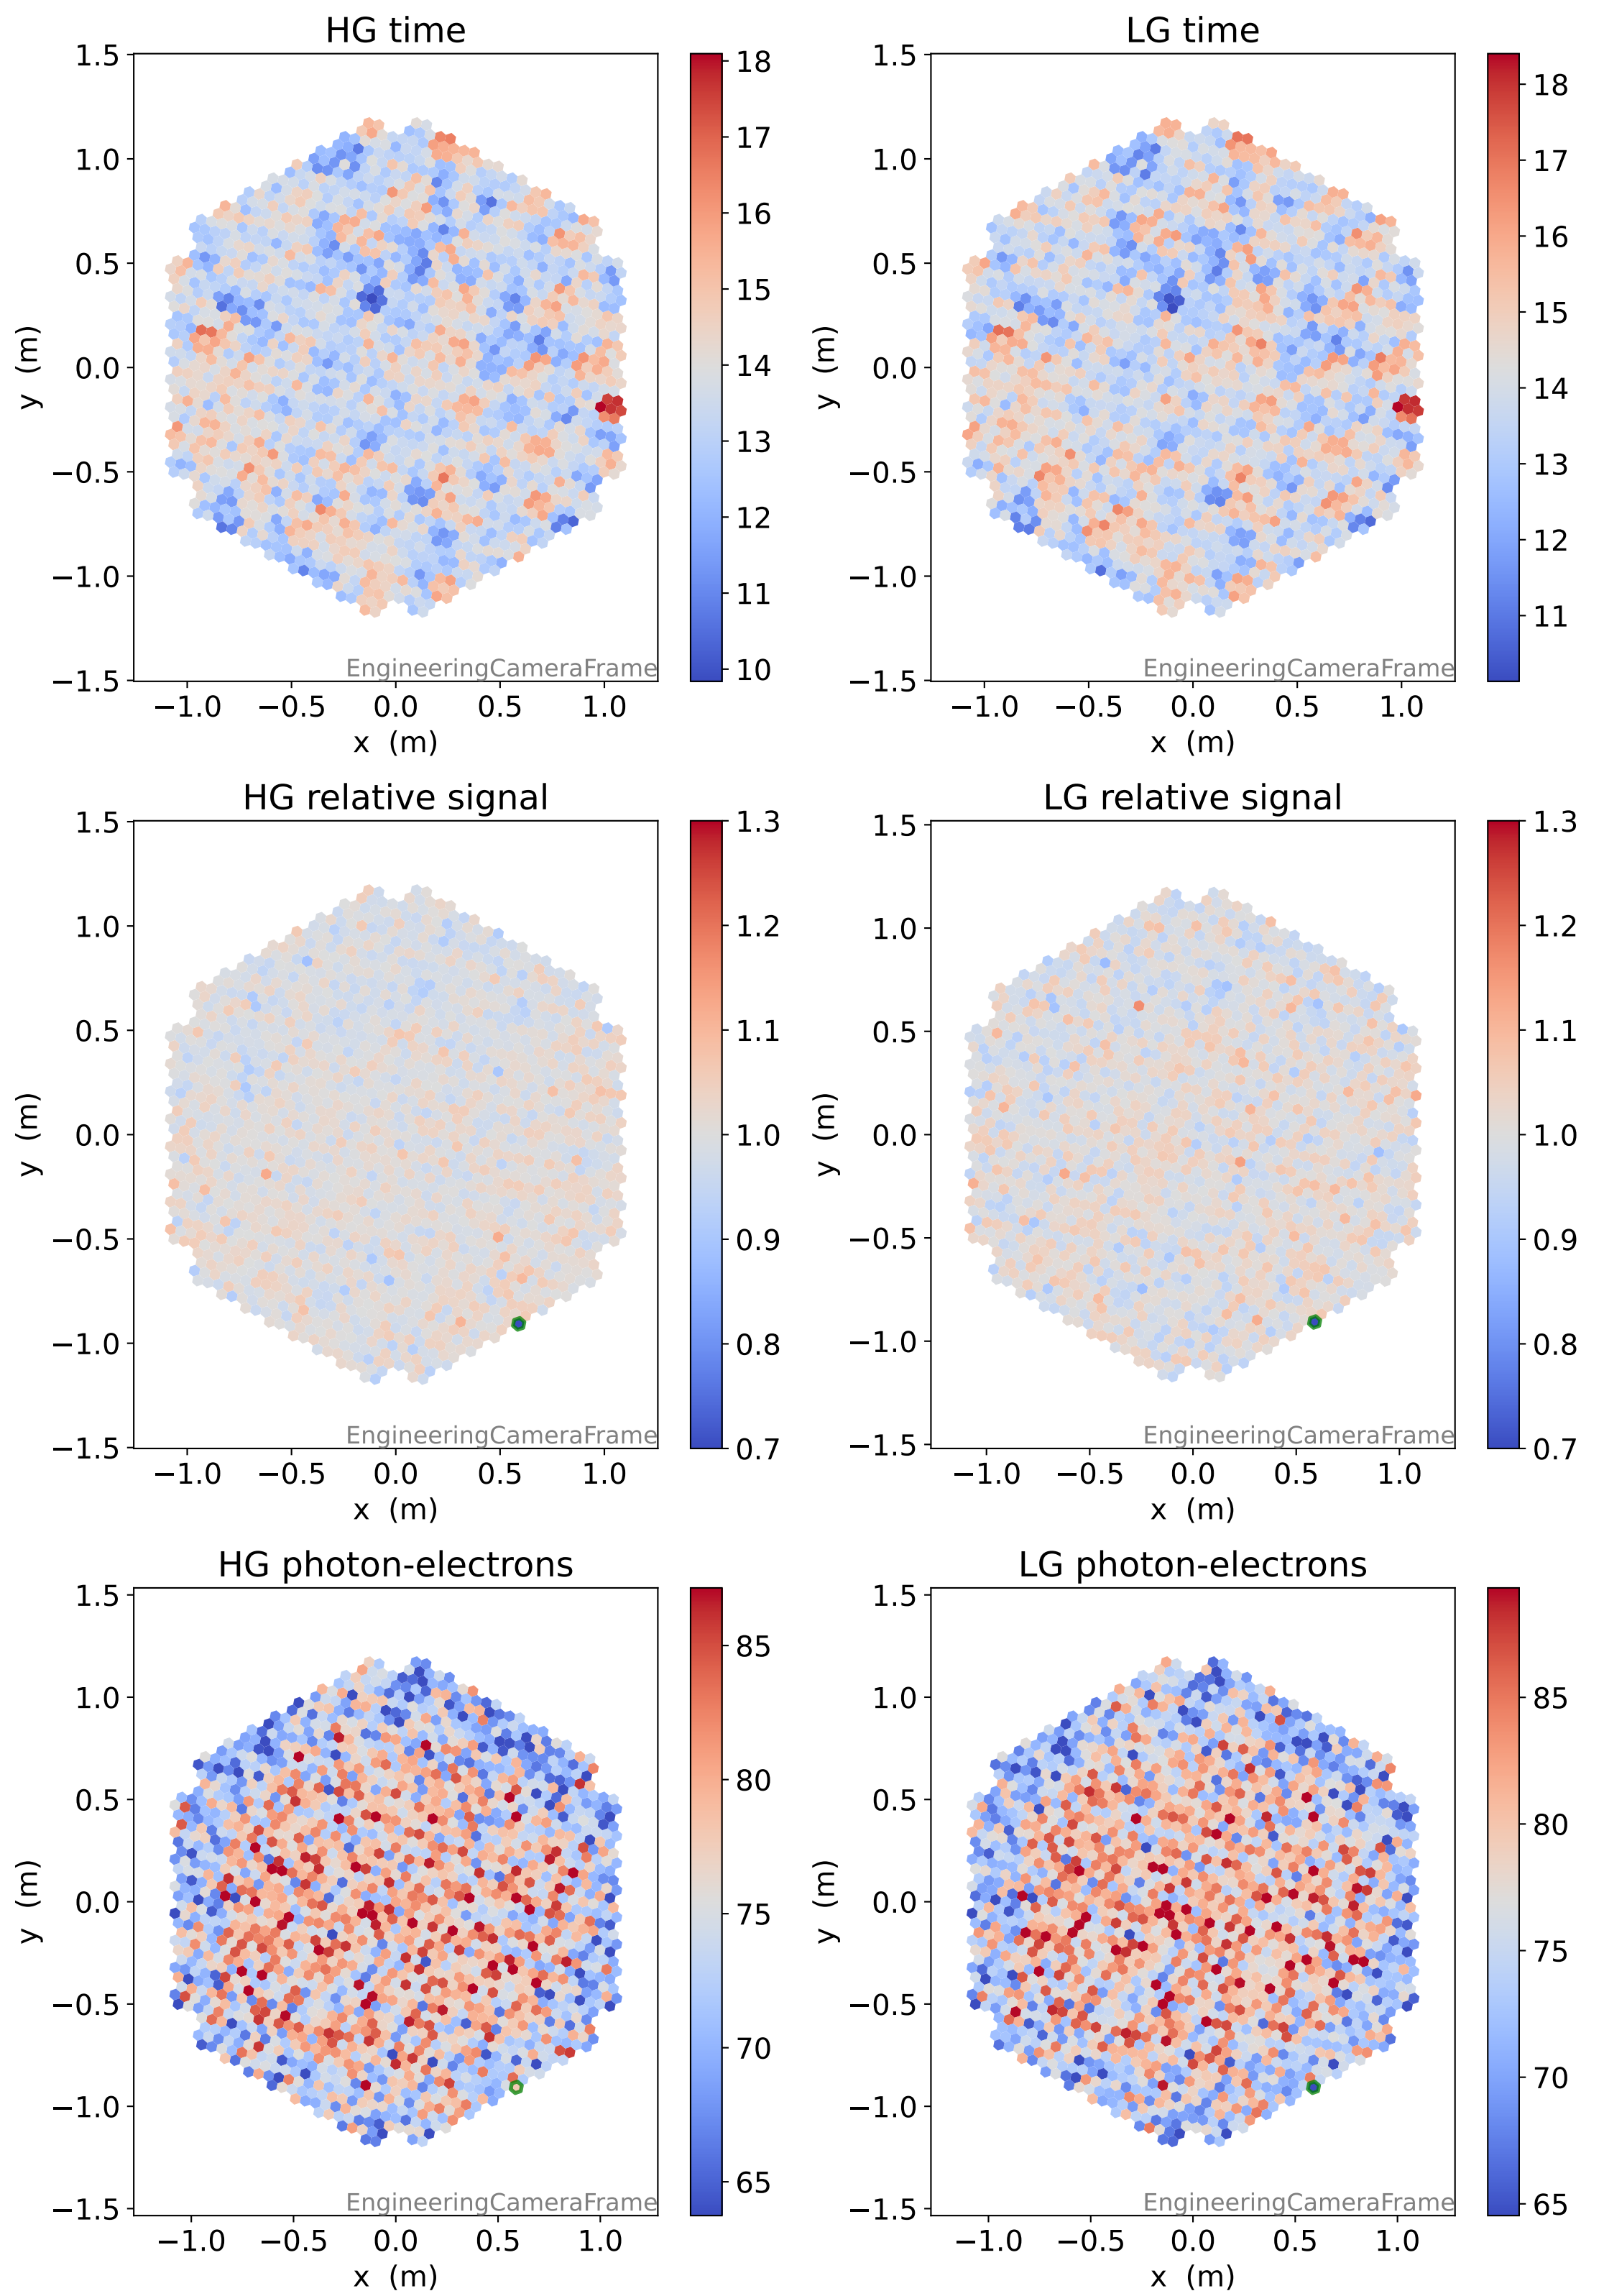

Run 12650

Run 12650

Run 12650 channel: HG

FF sample of 7219 events

pedestal sample of 7219 events

flat-fielded gain [ADC/pe]

Run 12650 channel: LG

FF sample of 7219 events

pedestal sample of 7219 events

flat-fielded gain [ADC/pe]