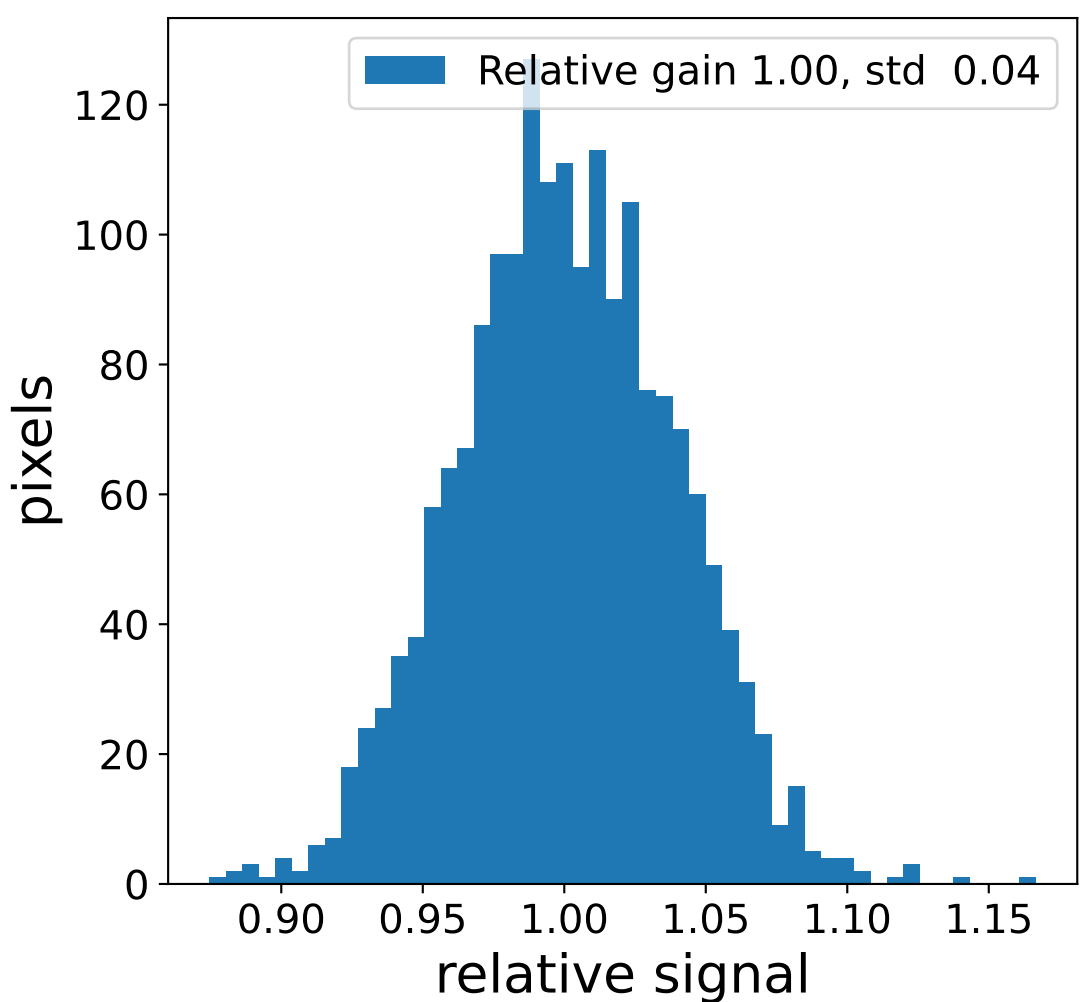

Run 12650

Run 12650

Run 12650 channel: HG

FF sample of 7219 events

pedestal sample of 7219 events

flat-fielded gain [ADC/pe]

Run 12650 channel: LG

FF sample of 7219 events

pedestal sample of 7219 events

flat-fielded gain [ADC/pe]