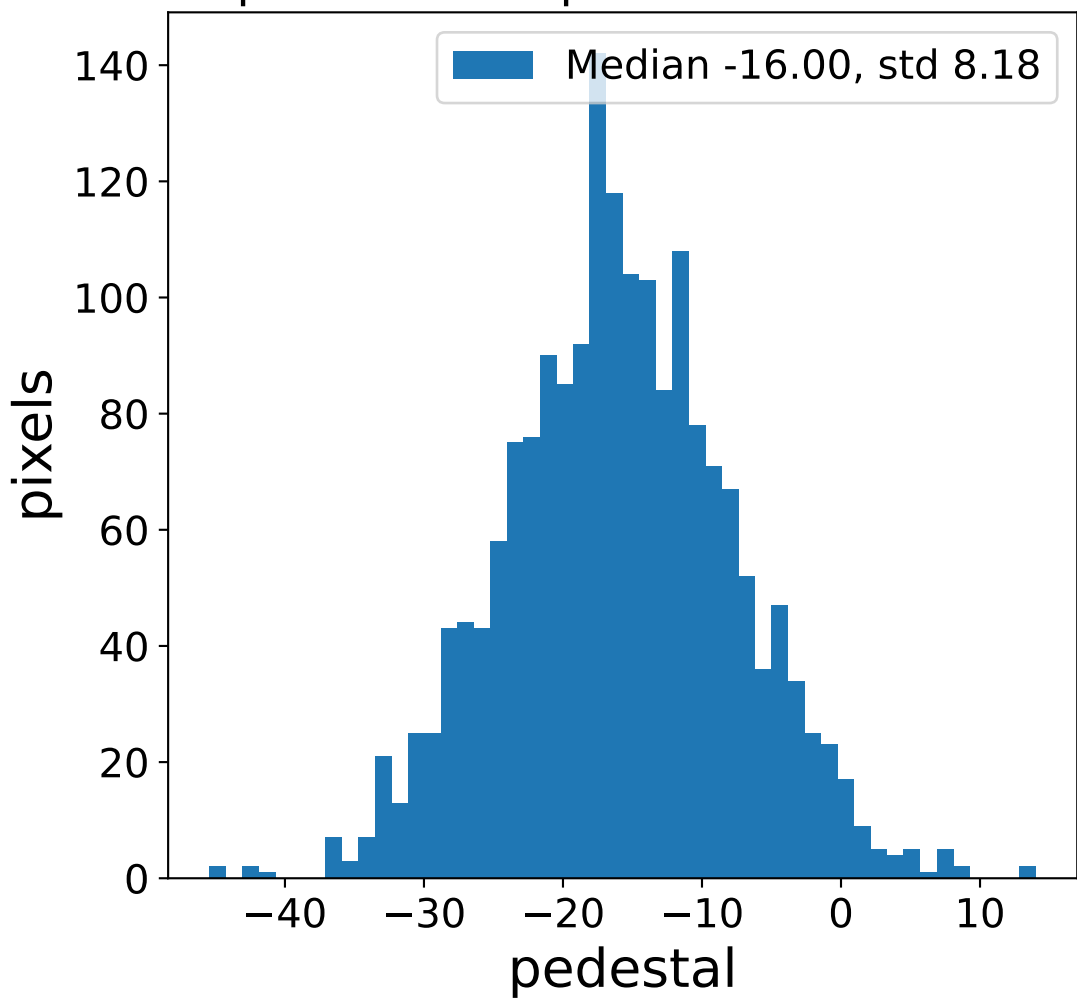

Run 12650

Run 12650

Run 12650 channel: HG

FF sample of 7219 events

pedestal sample of 7219 events

flat-fielded gain [ADC/pe]

Run 12650 channel: LG

FF sample of 7219 events

pedestal sample of 7219 events

flat-fielded gain [ADC/pe]