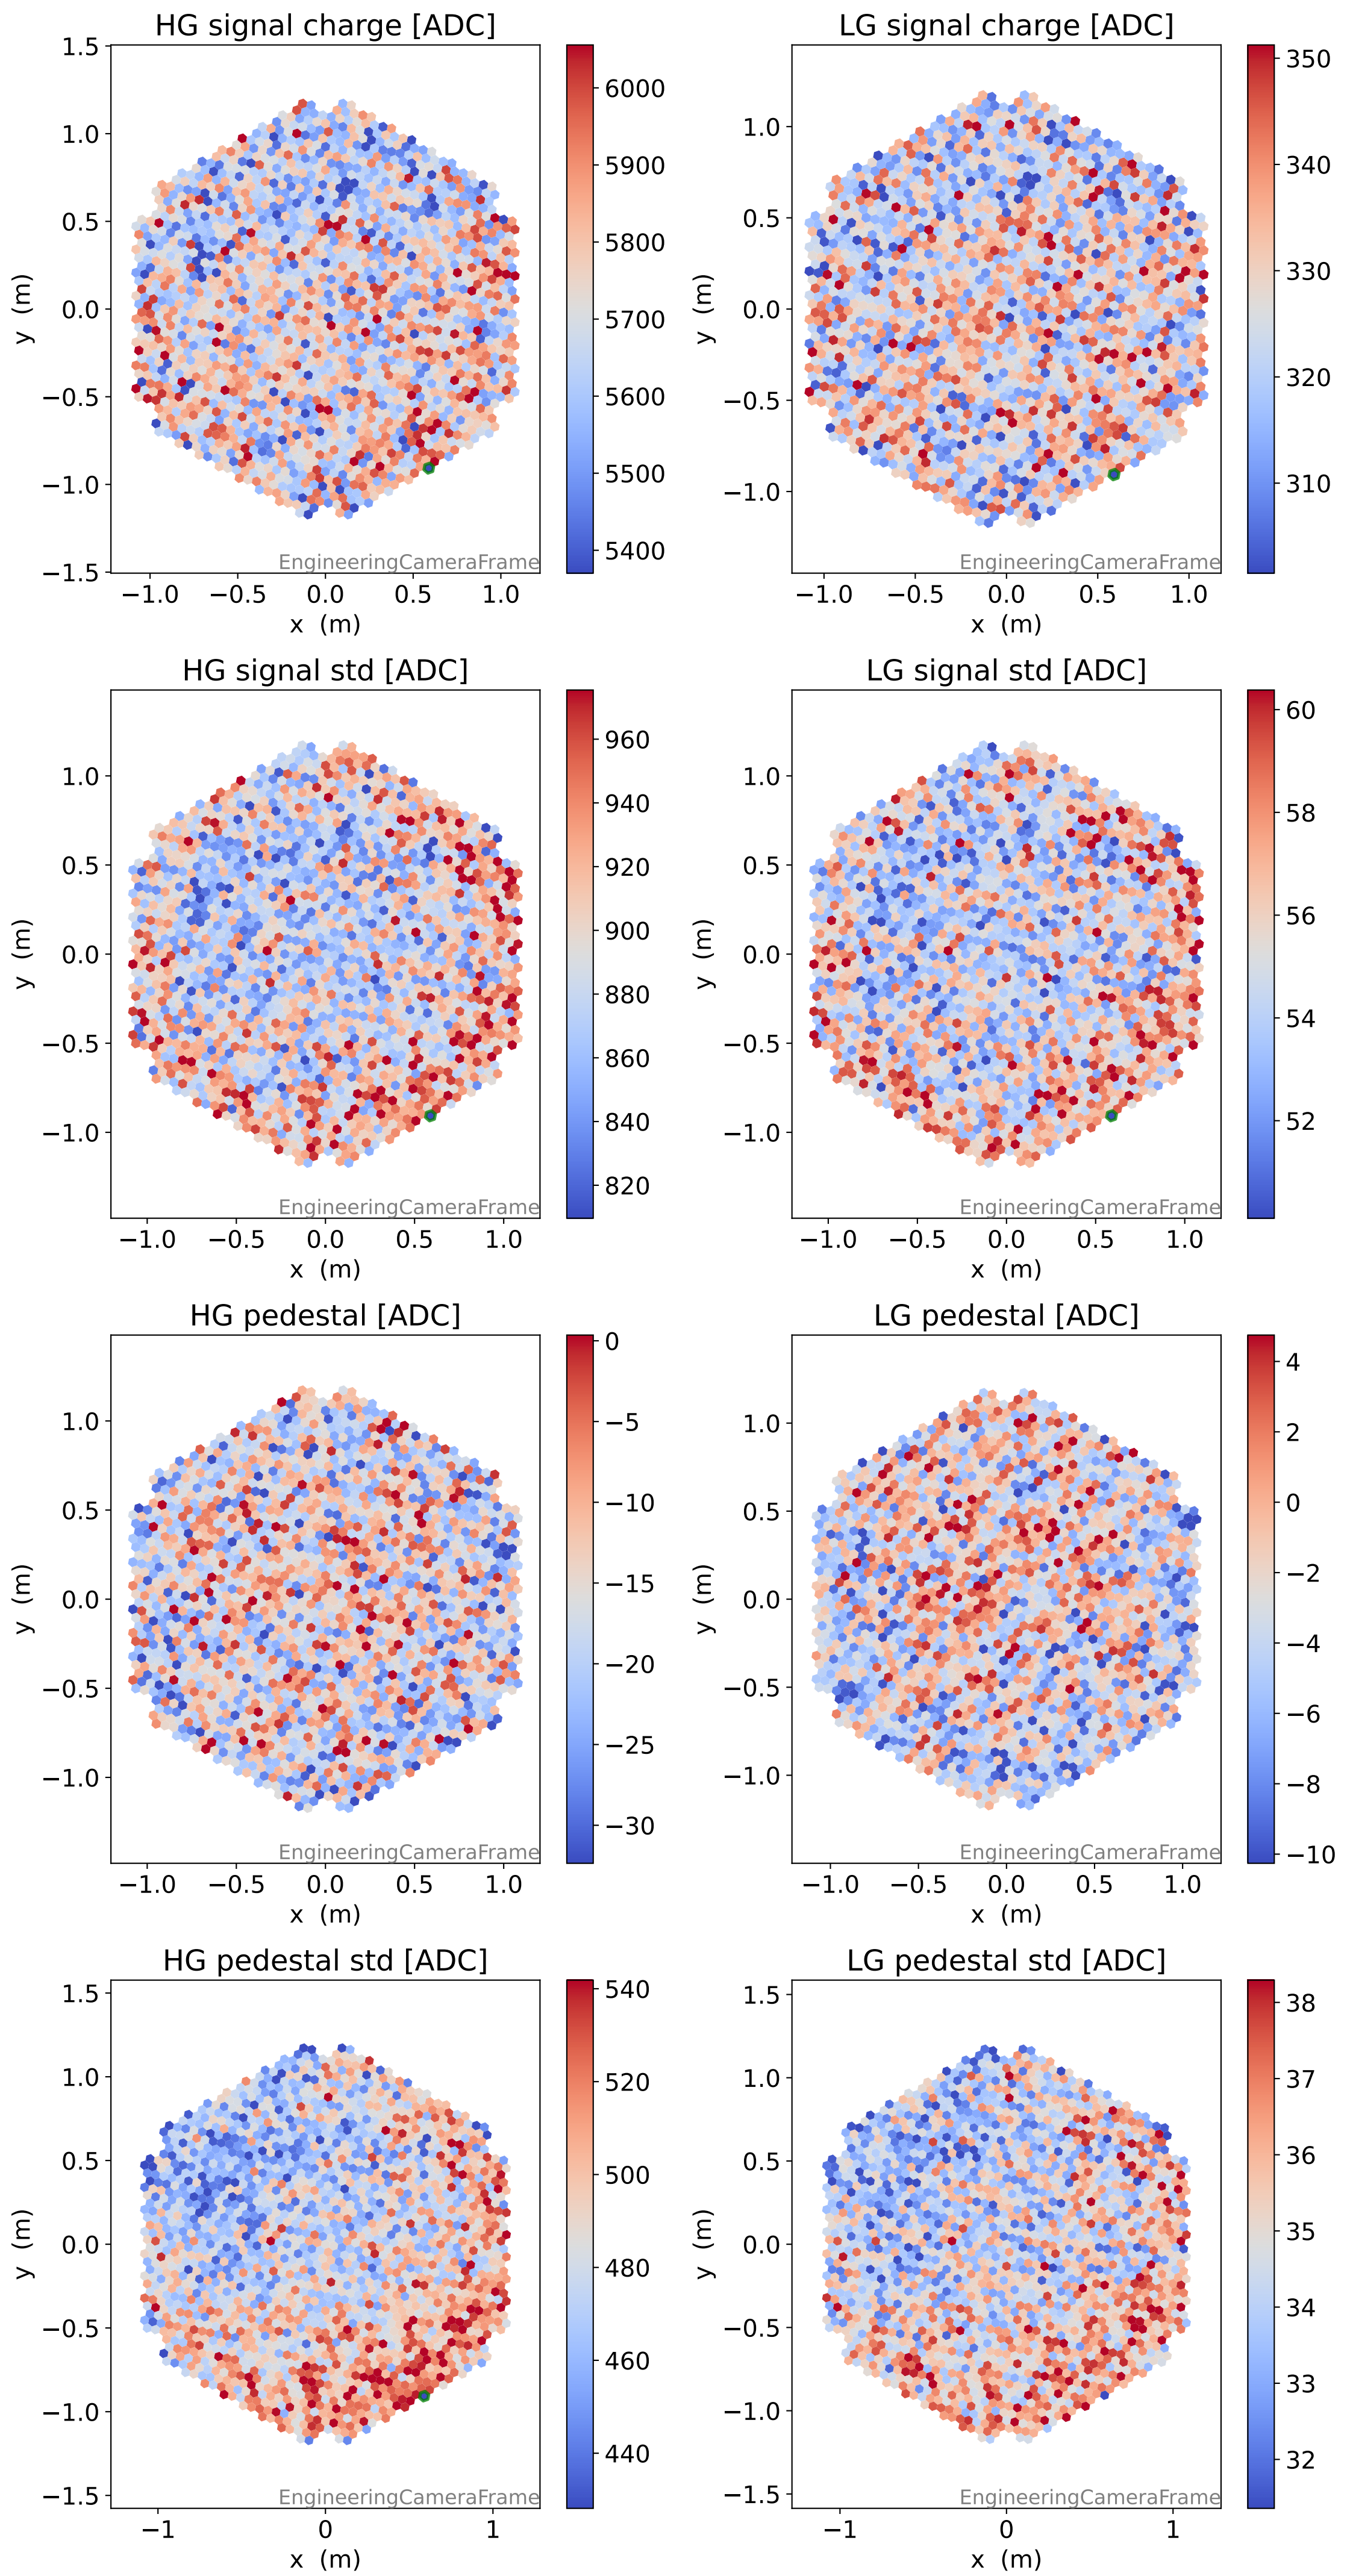

Run 12650

Run 12650

Run 12650 channel: HG

FF sample of 7219 events

pedestal sample of 7219 events

flat-fielded gain [ADC/pe]

Run 12650 channel: LG

FF sample of 7219 events

pedestal sample of 7219 events

flat-fielded gain [ADC/pe]