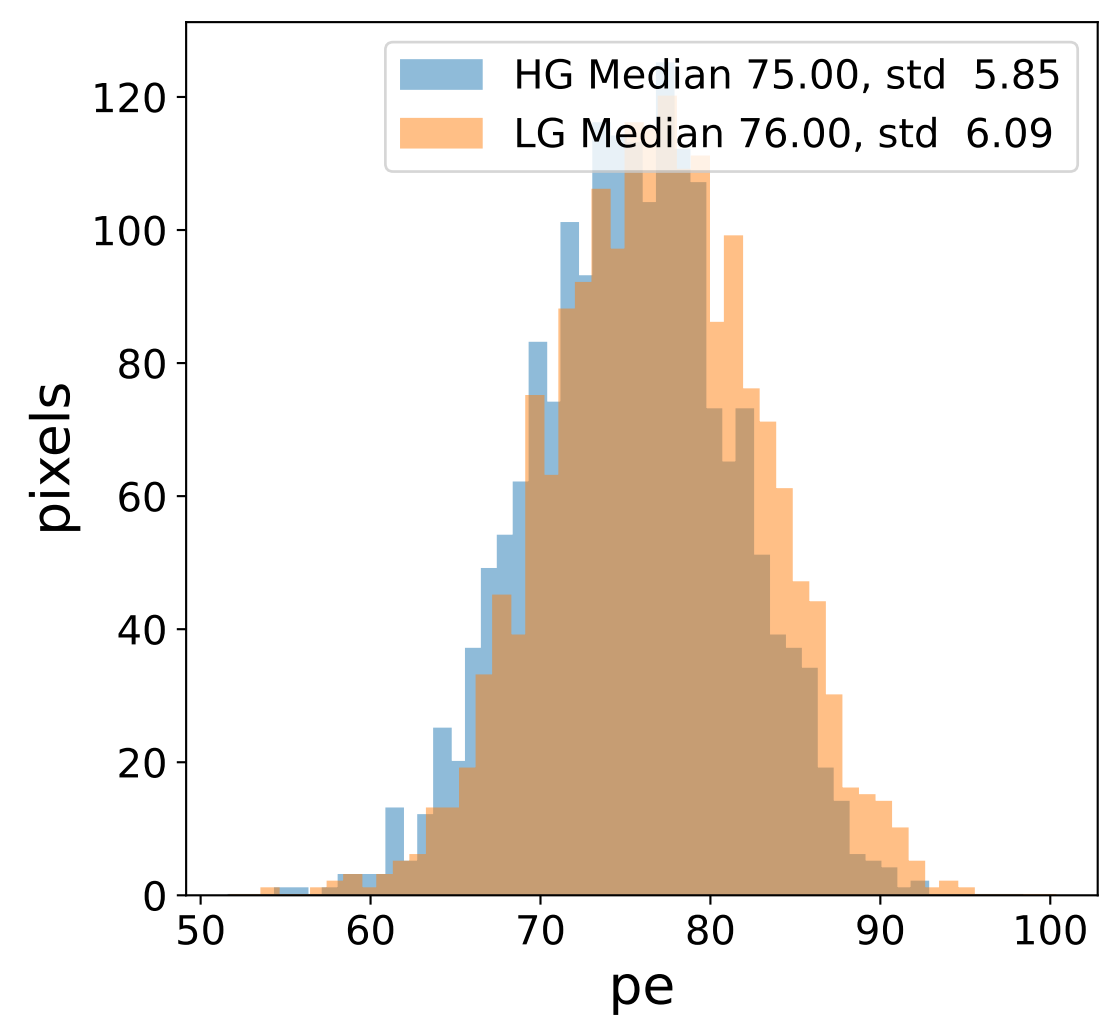

Run 12650

Run 12650

Run 12650 channel: HG

FF sample of 7219 events

pedestal sample of 7219 events

flat-fielded gain [ADC/pe]

Run 12650 channel: LG

FF sample of 7219 events

pedestal sample of 7219 events

flat-fielded gain [ADC/pe]