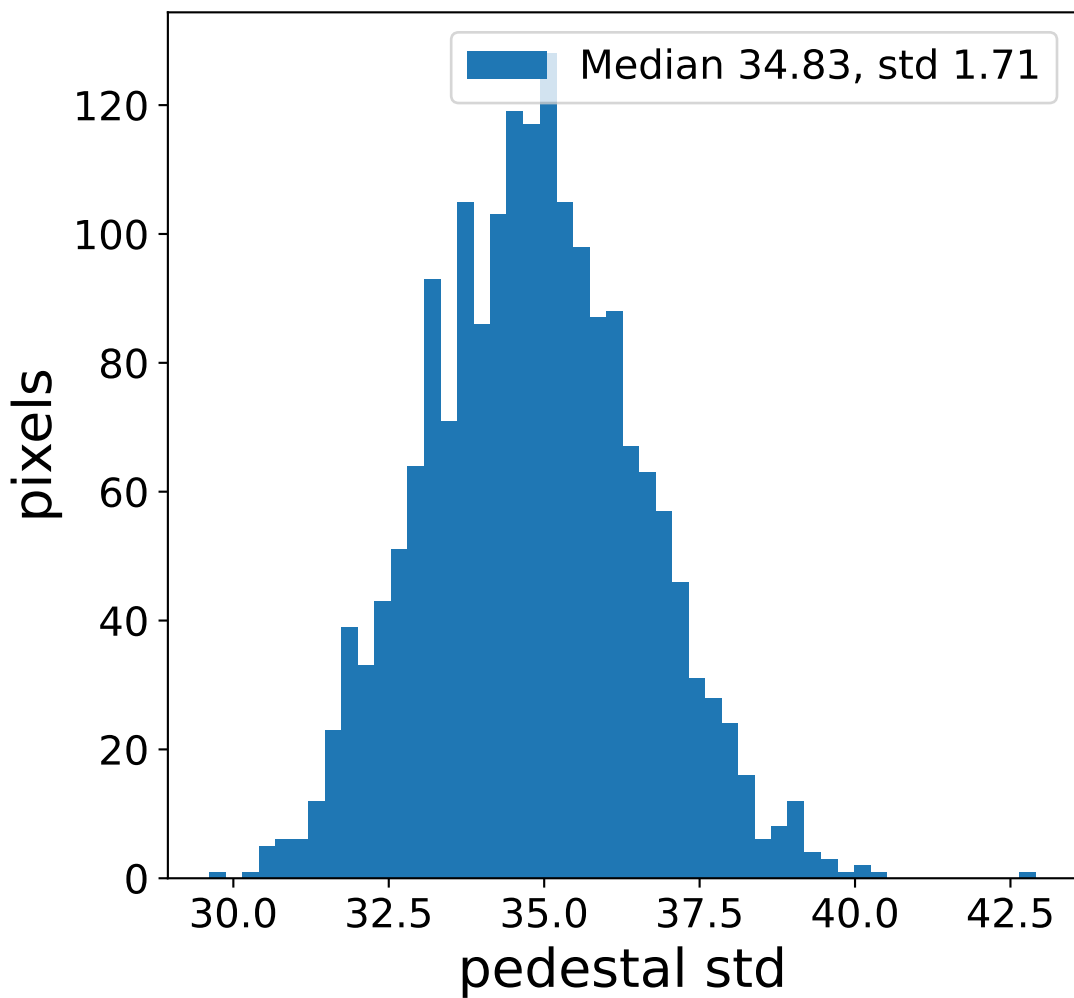

Run 12650

Run 12650

Run 12650 channel: HG

FF sample of 7219 events

pedestal sample of 7219 events

flat-fielded gain [ADC/pe]

Run 12650 channel: LG

FF sample of 7219 events

pedestal sample of 7219 events

flat-fielded gain [ADC/pe]