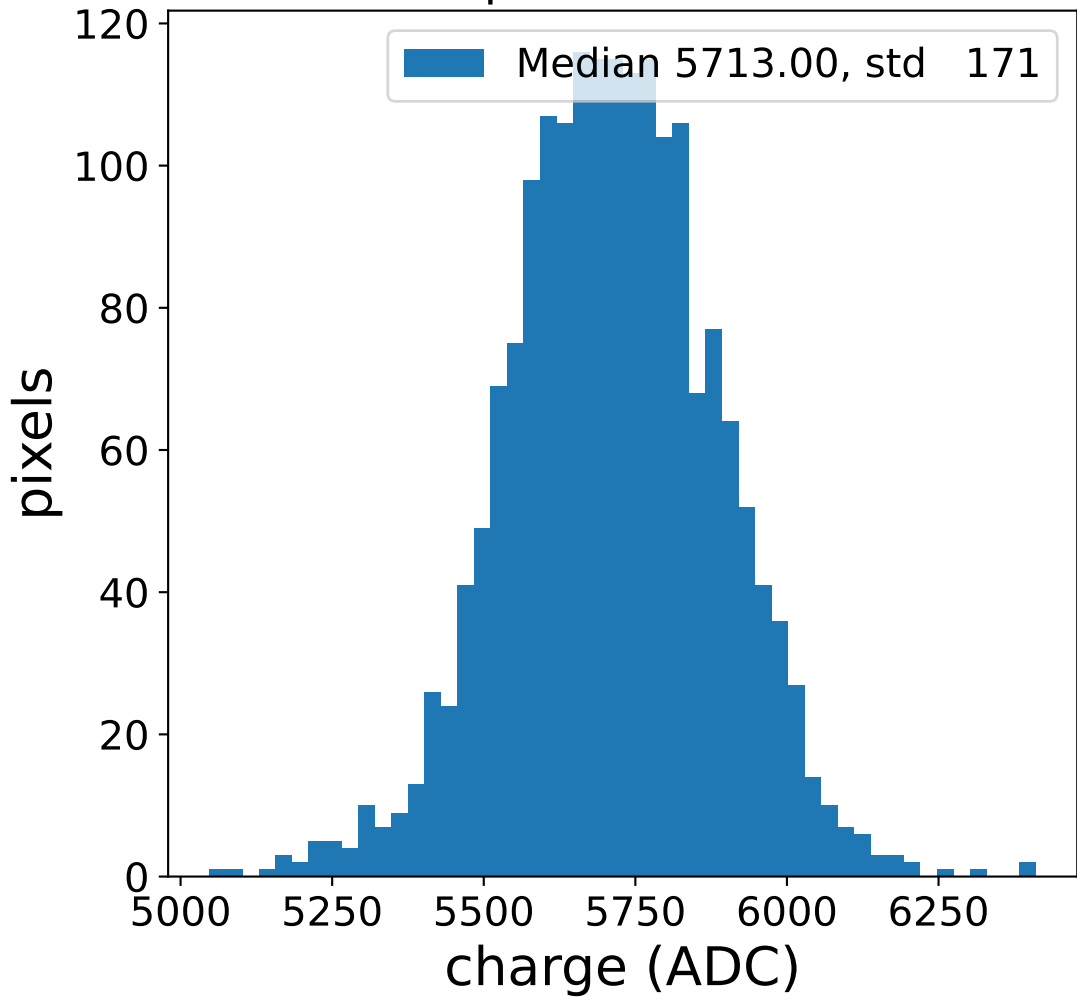

Run 12650

Run 12650

Run 12650 channel: HG

FF sample of 7219 events

pedestal sample of 7219 events

flat-fielded gain [ADC/pe]

Run 12650 channel: LG

FF sample of 7219 events

pedestal sample of 7219 events

flat-fielded gain [ADC/pe]