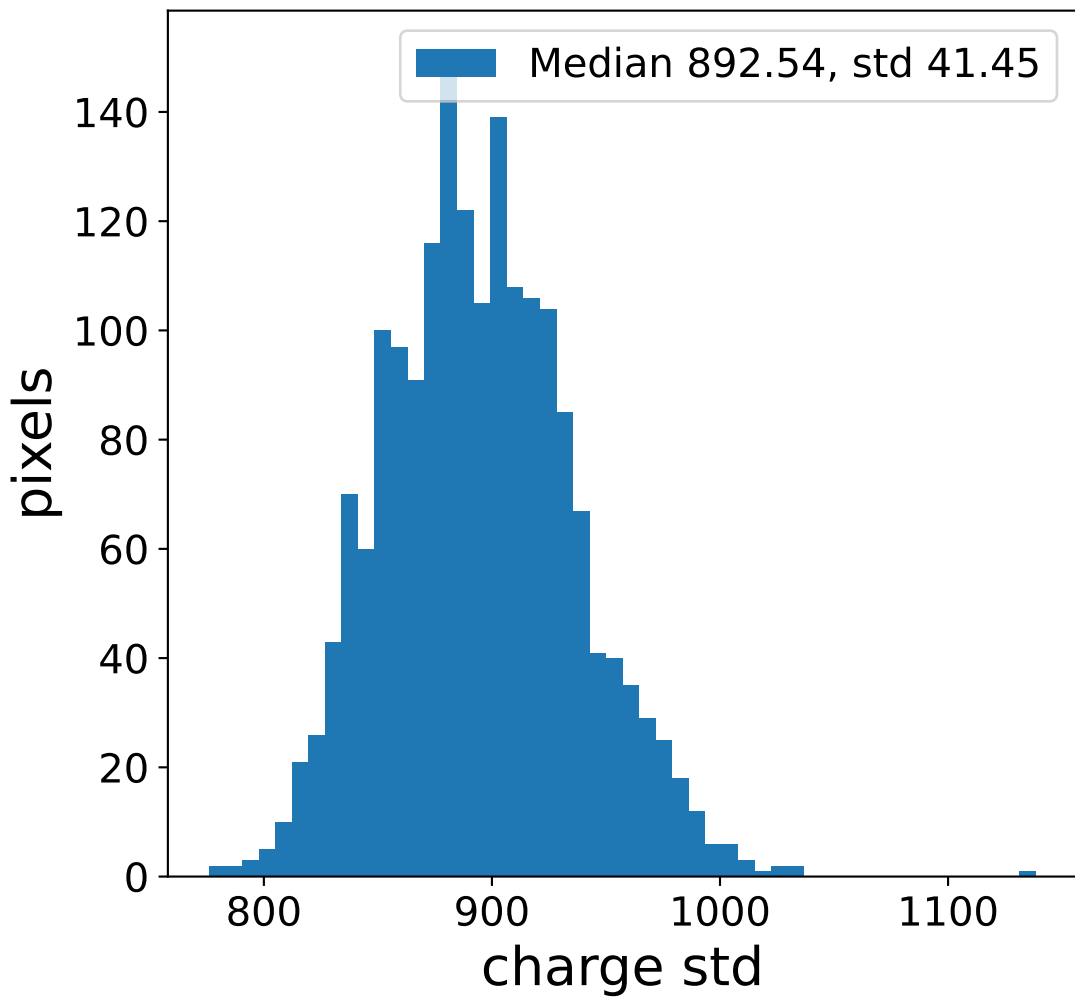

Run 12650

Run 12650

Run 12650 channel: HG

FF sample of 7219 events

pedestal sample of 7219 events

flat-fielded gain [ADC/pe]

Run 12650 channel: LG

FF sample of 7219 events

pedestal sample of 7219 events

flat-fielded gain [ADC/pe]