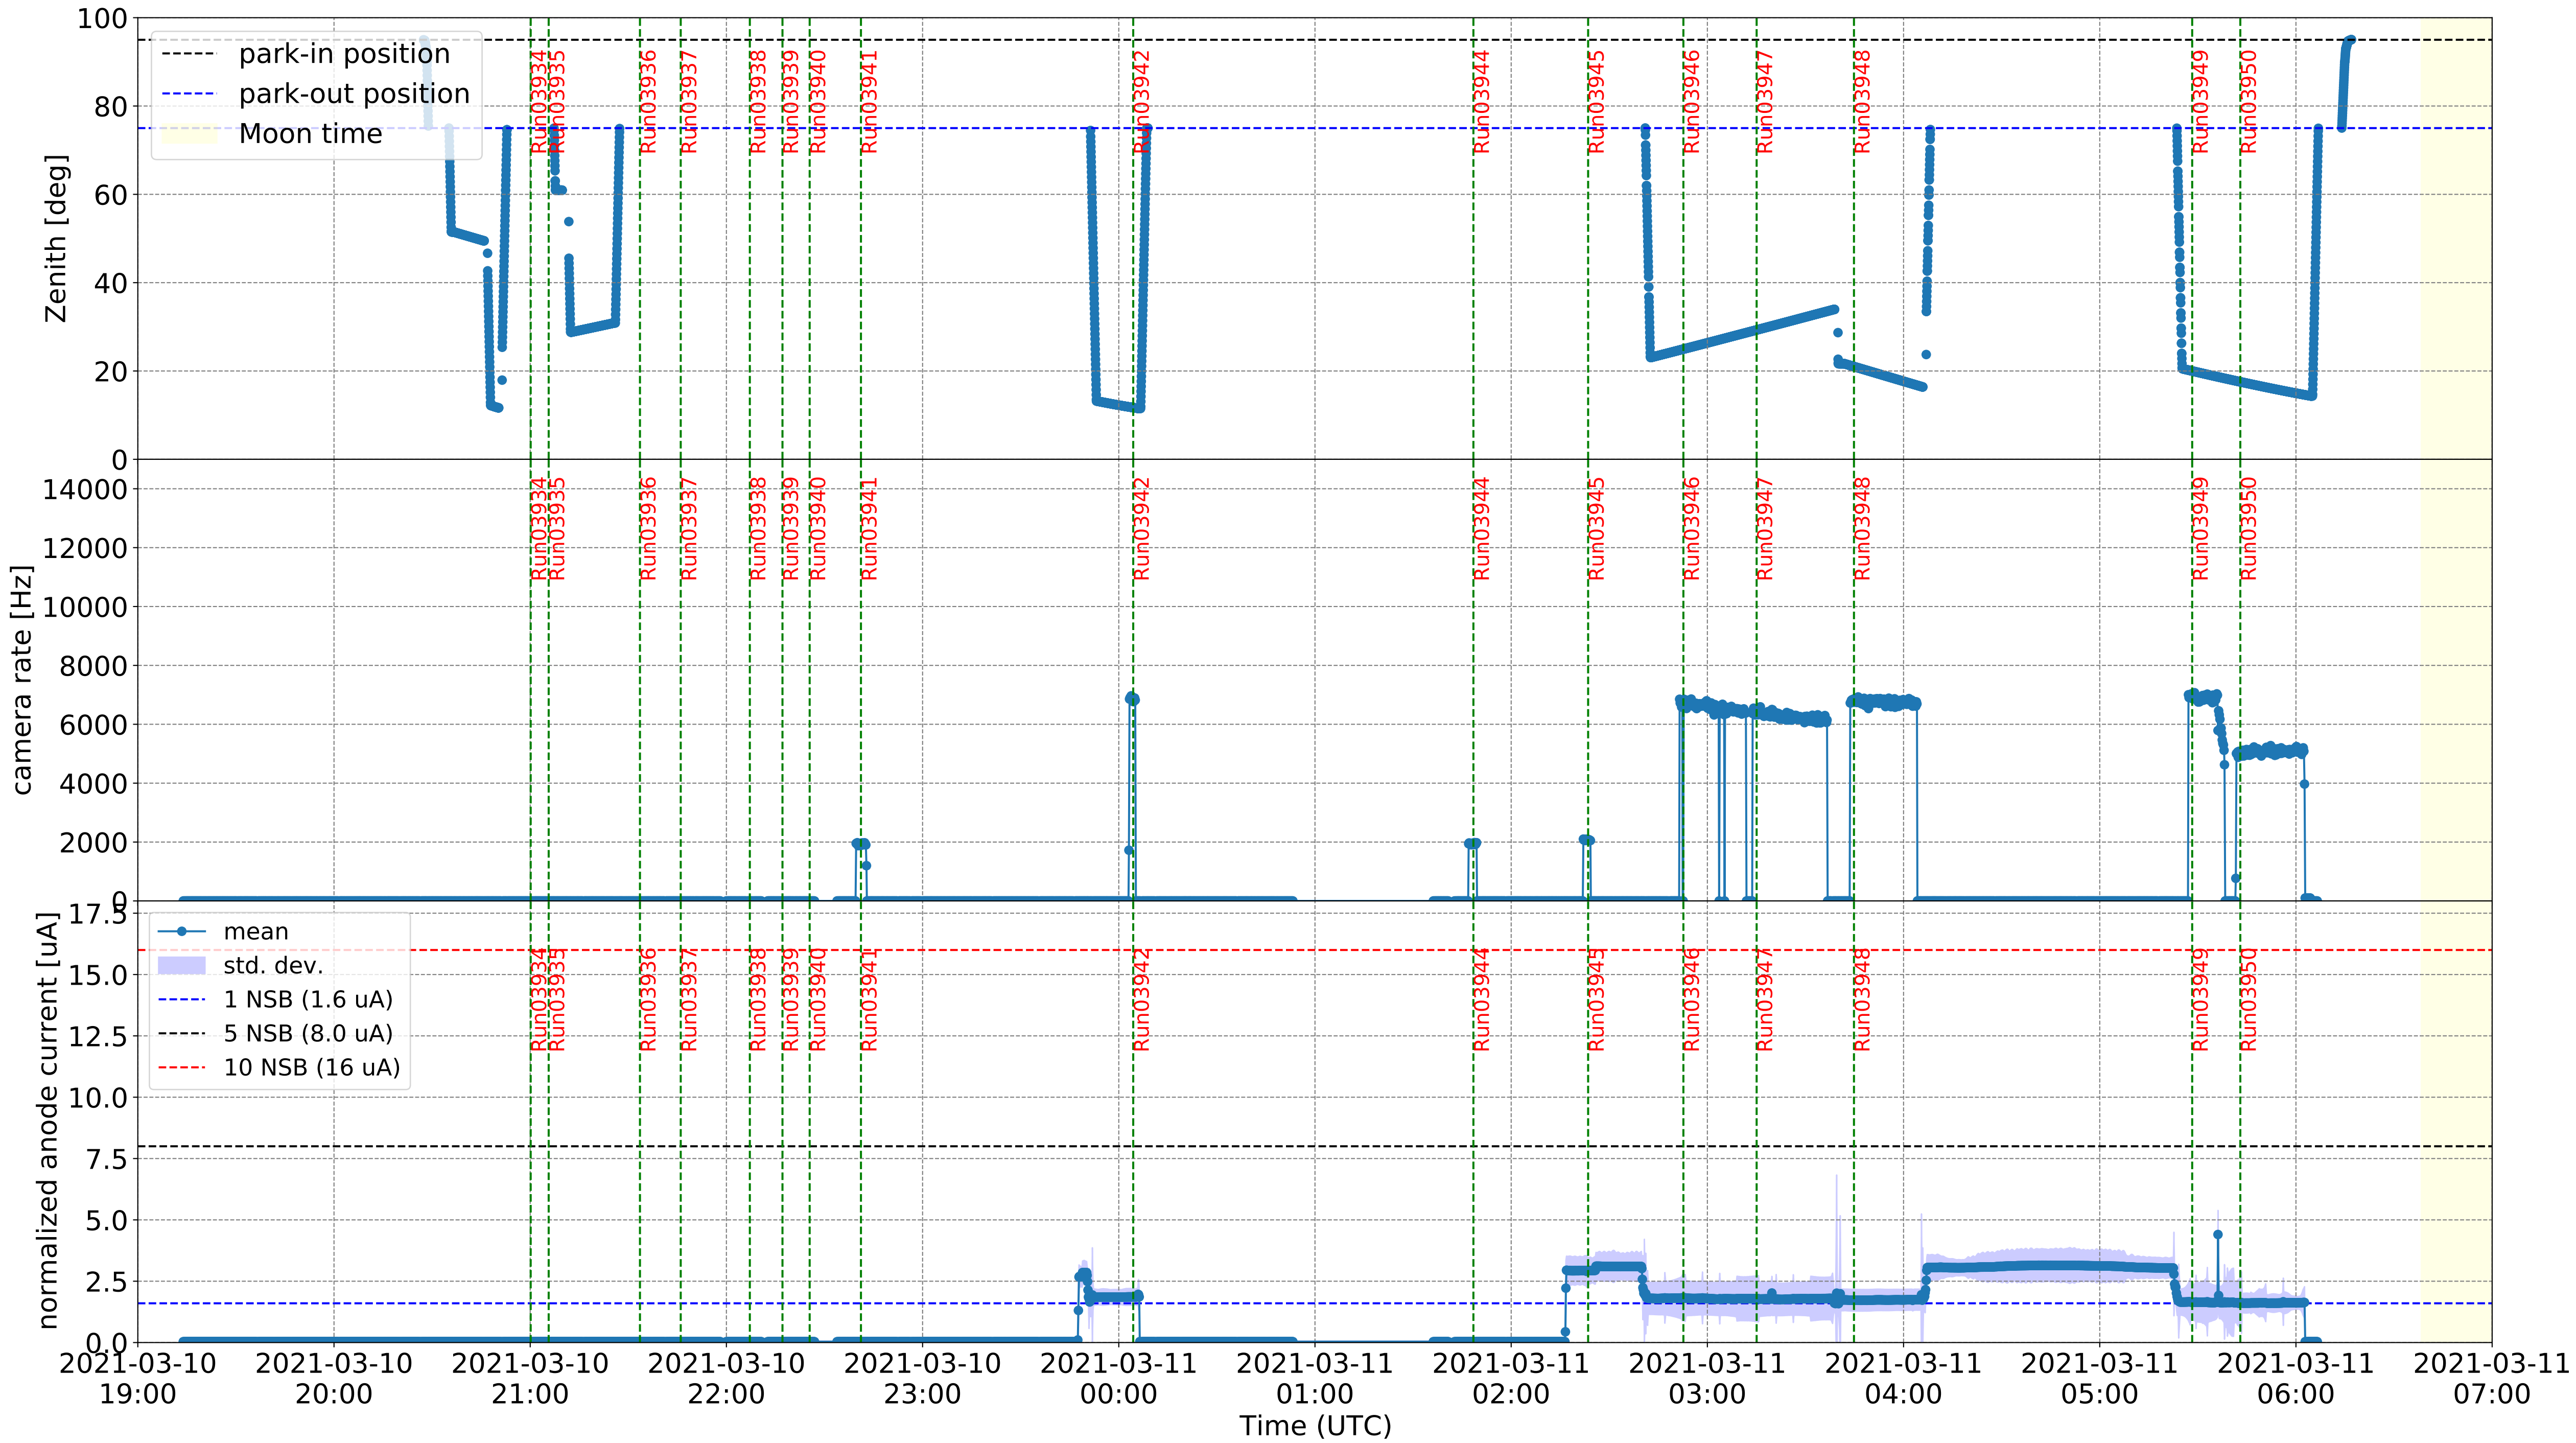

2021-3-10

2021-3-10

2021-3-10

2021-3-10

CBox inter calibration