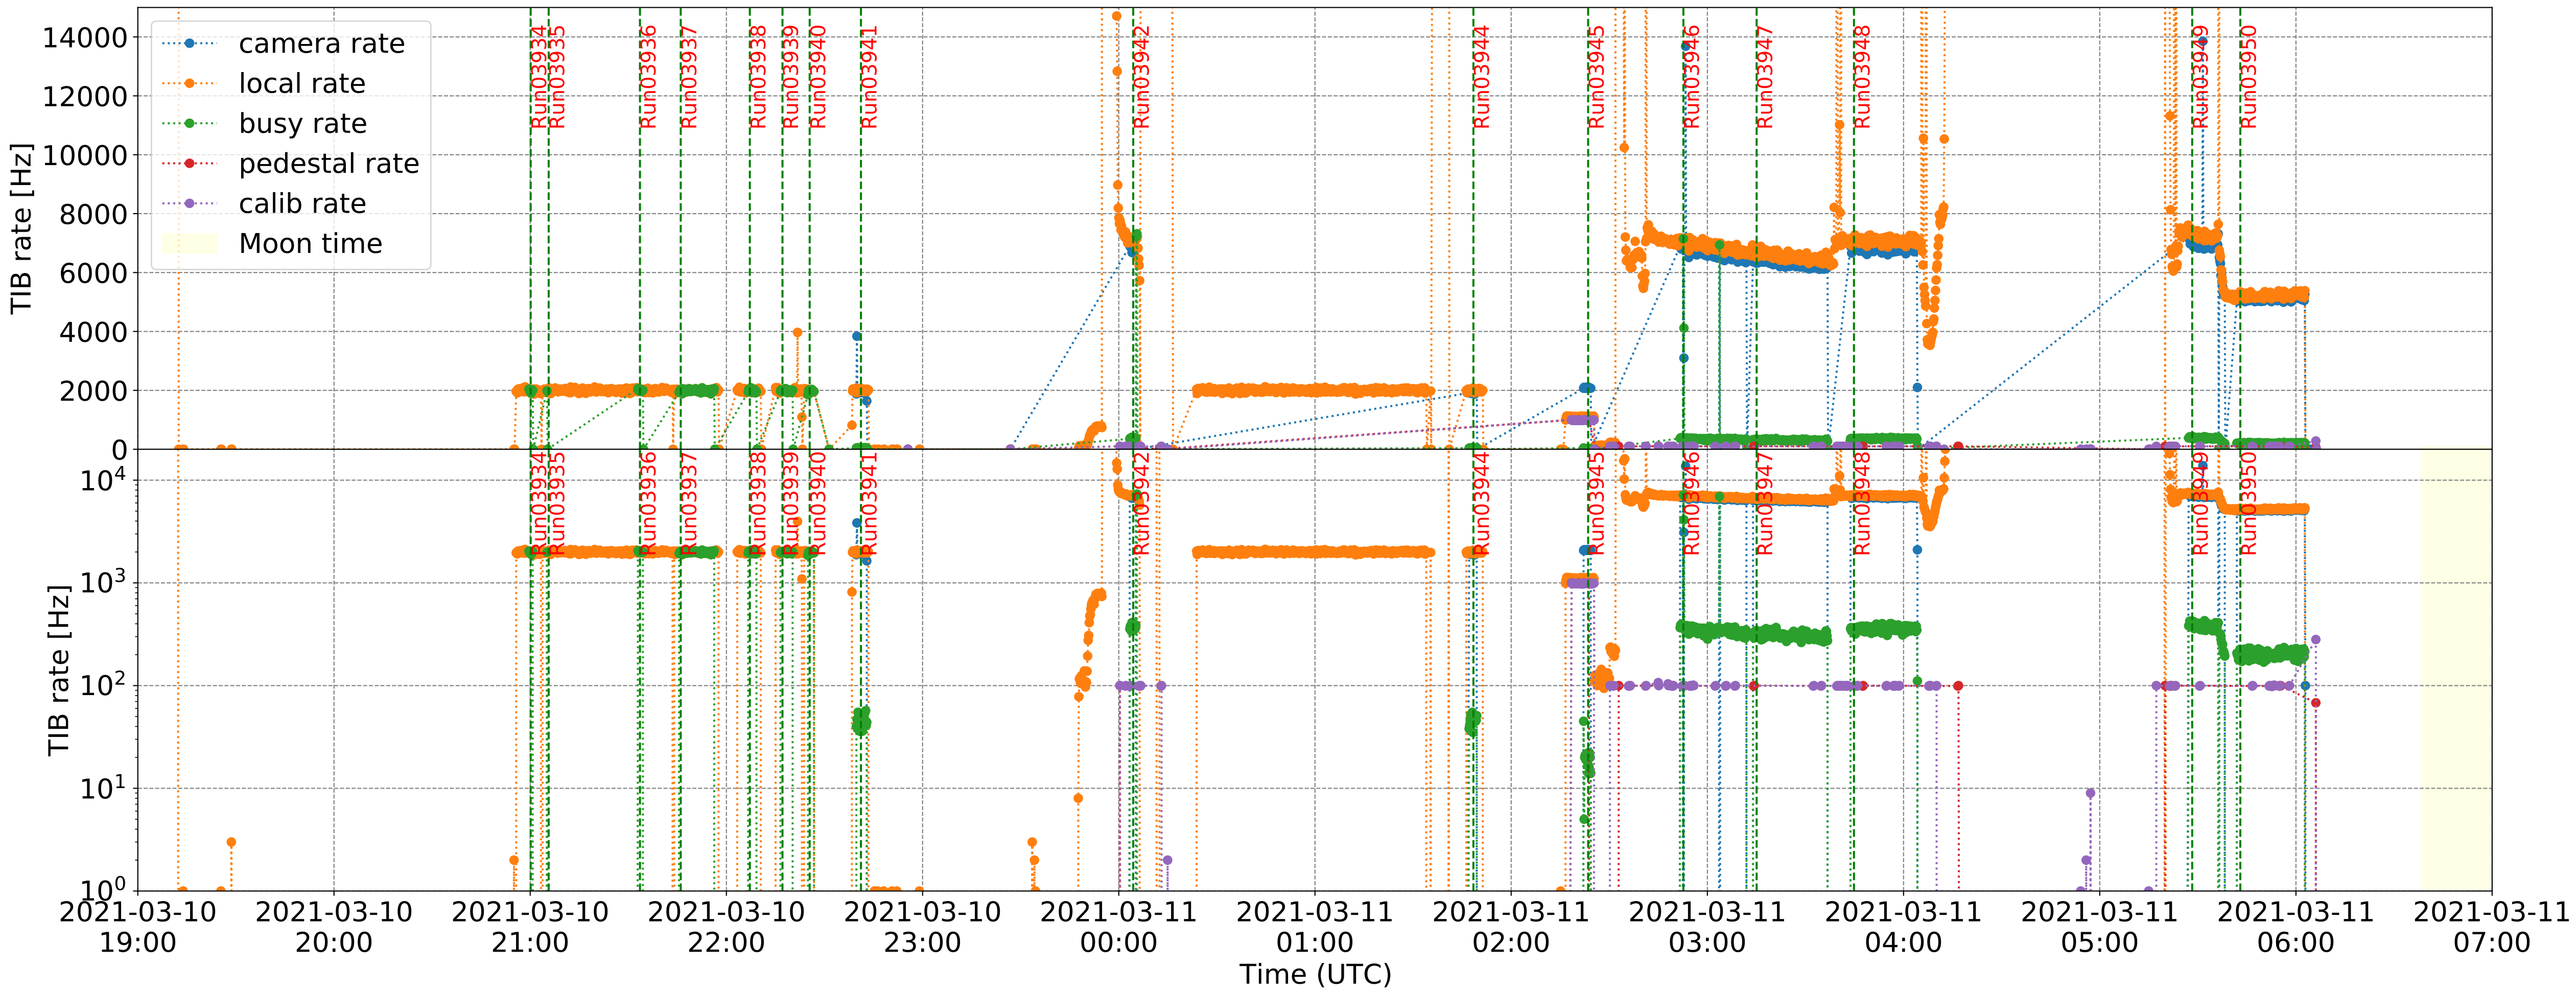

2021-3-10

2021-3-10

2021-3-10

2021-3-10

CBox inter calibration