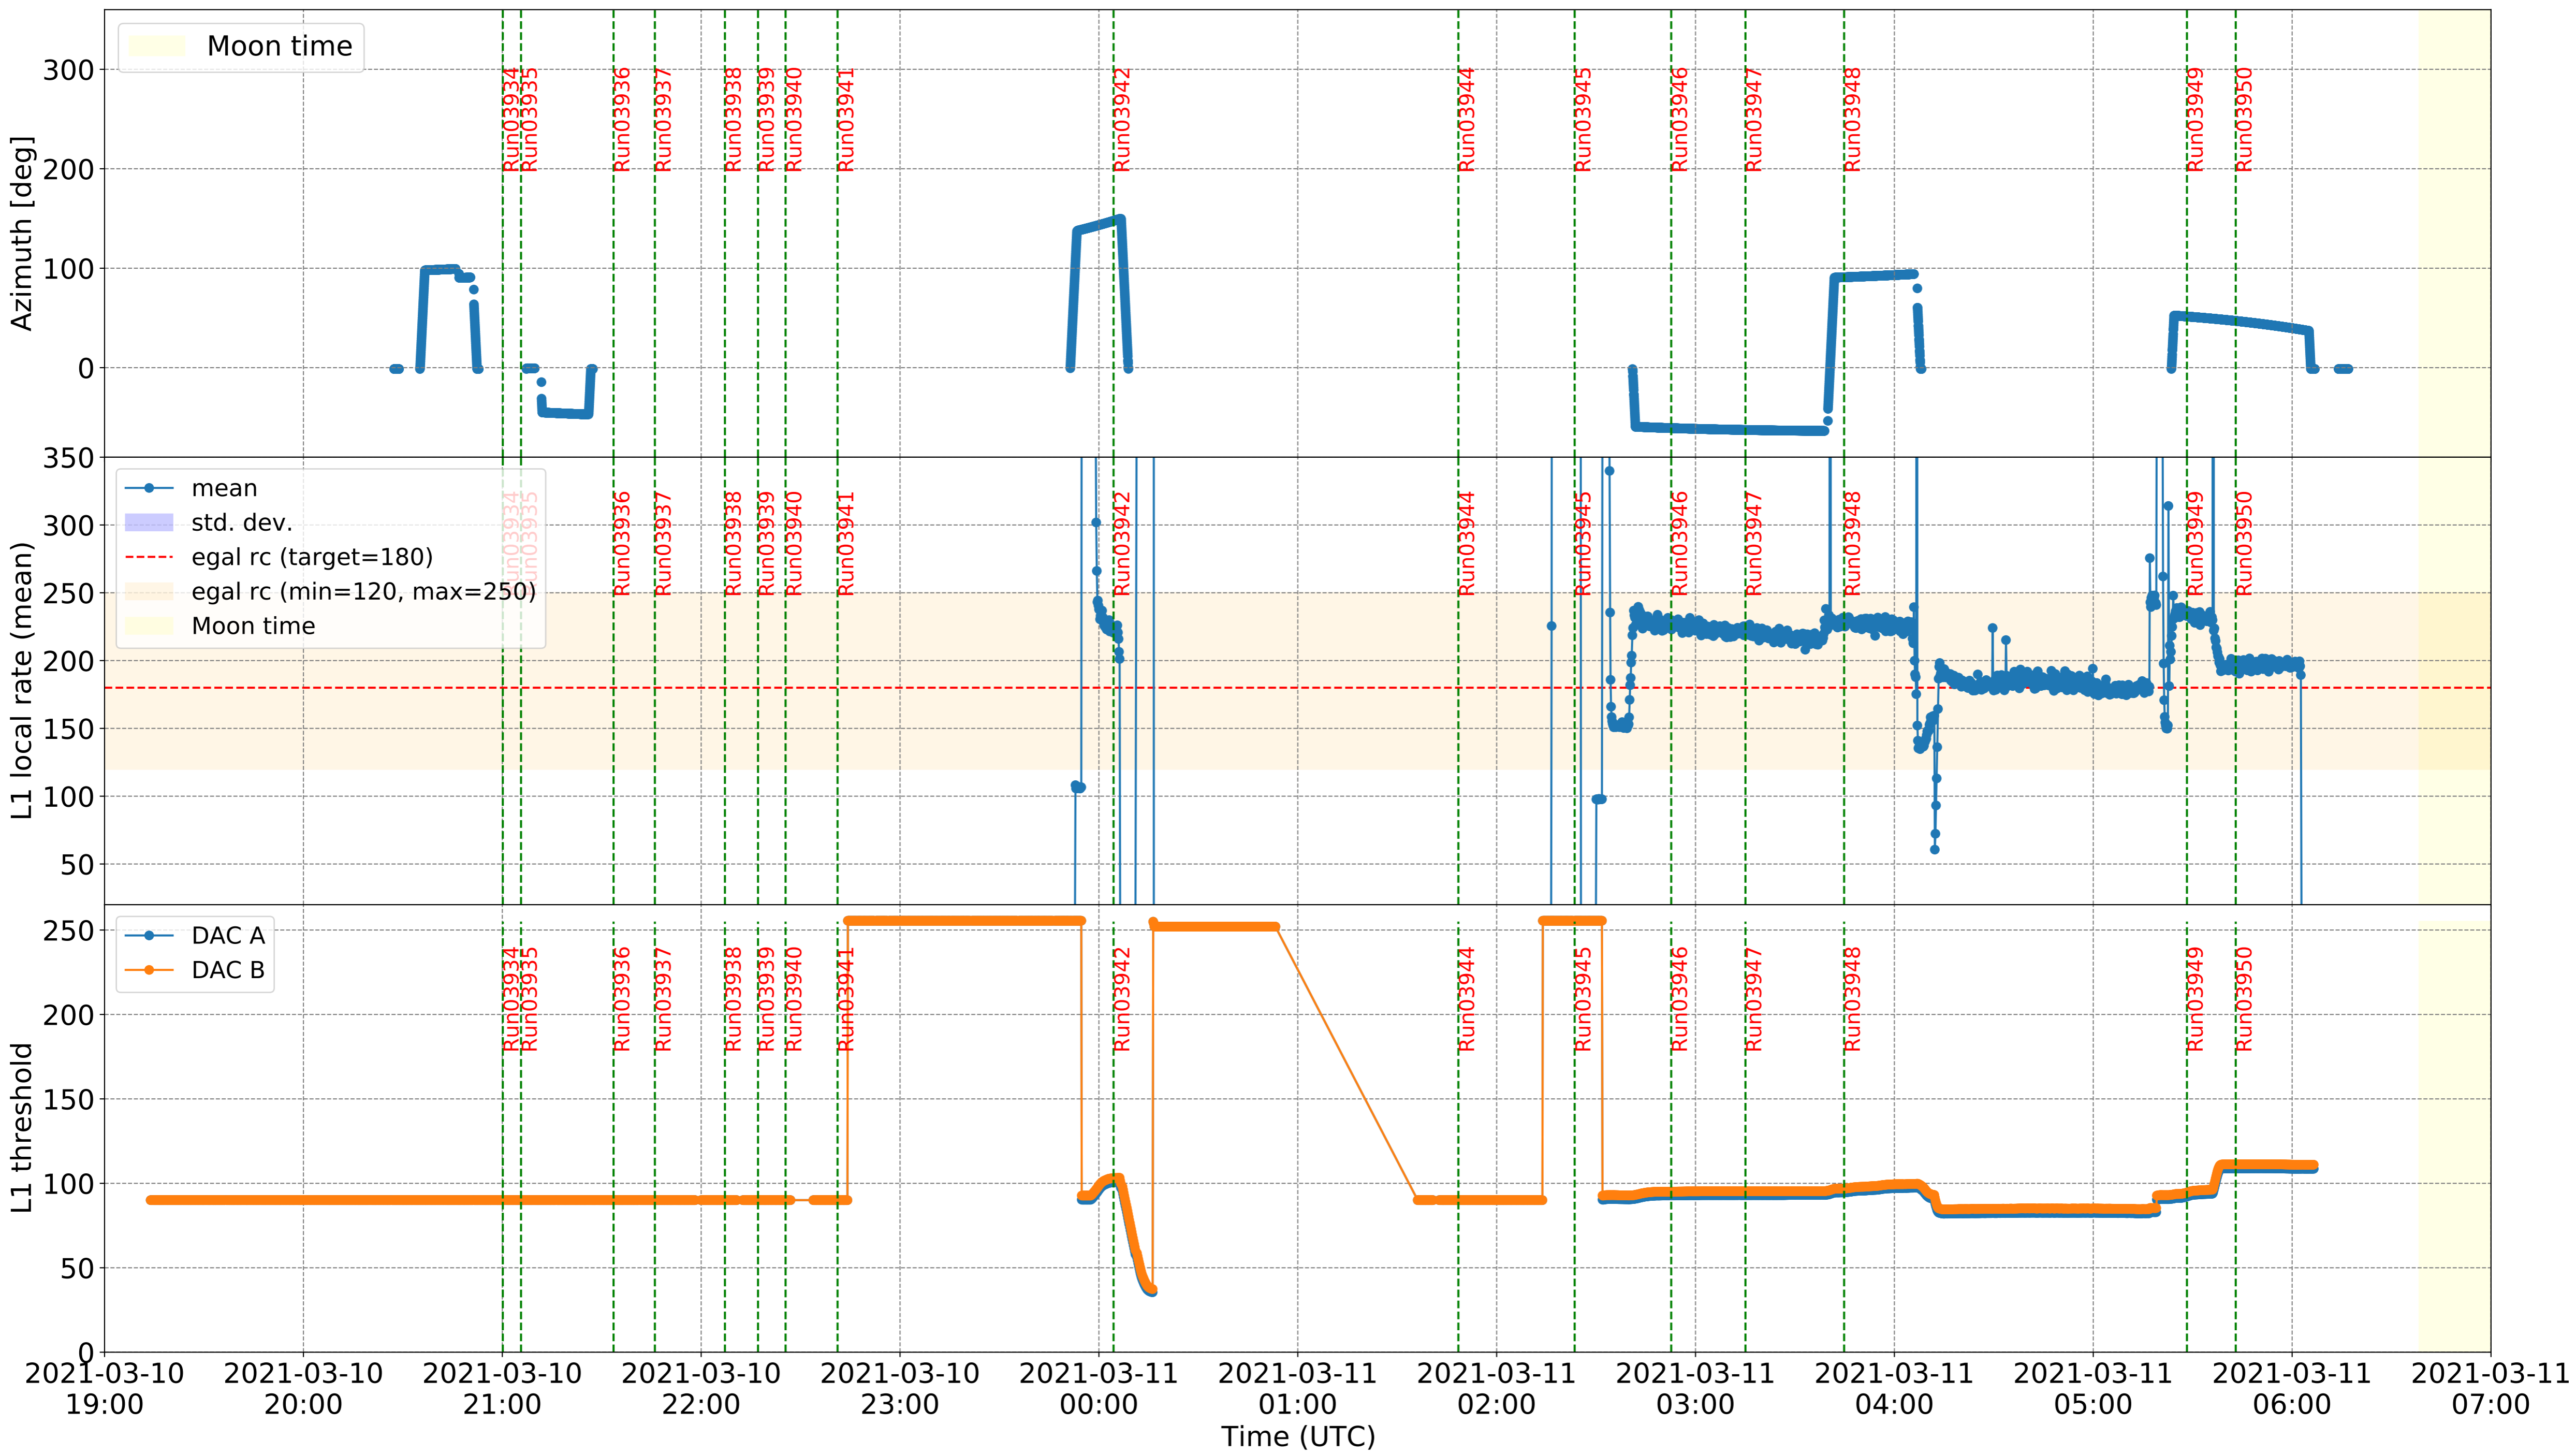

2021-3-10

2021-3-10

2021-3-10

2021-3-10

CBox inter calibration