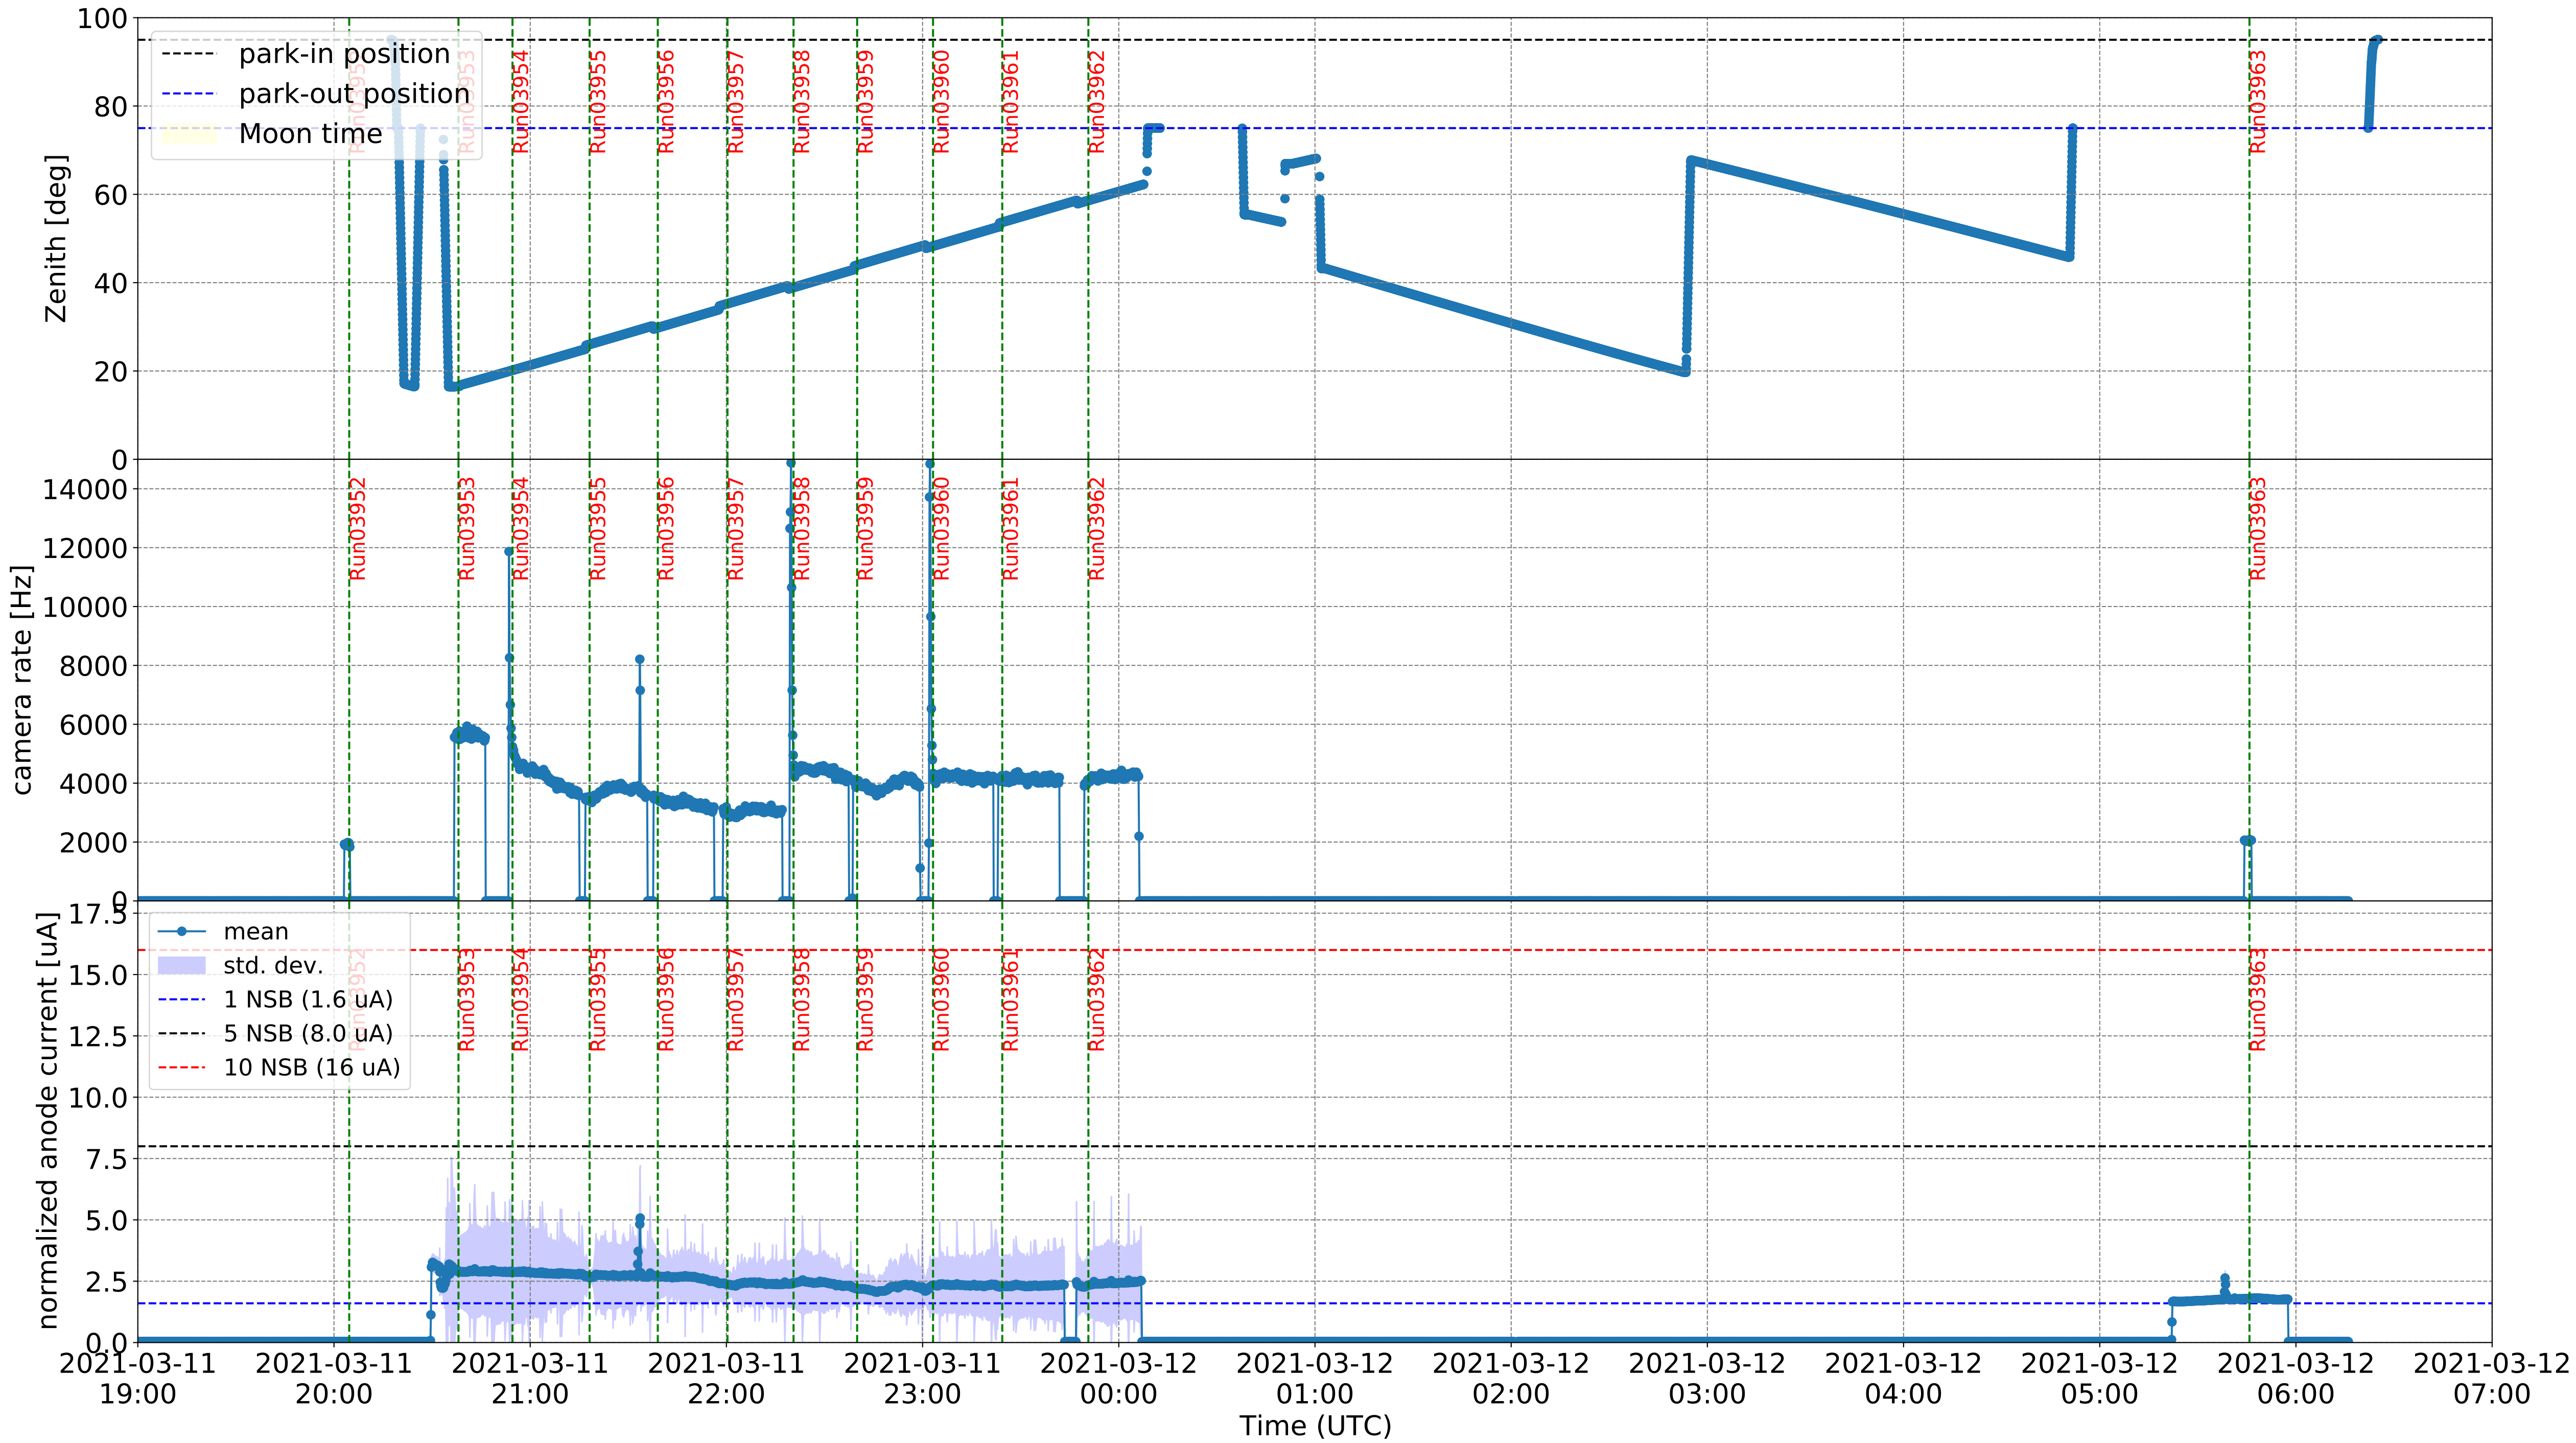

2021-3-11

2021-3-11

2021-3-11

2021-3-11

CBox inter calibration