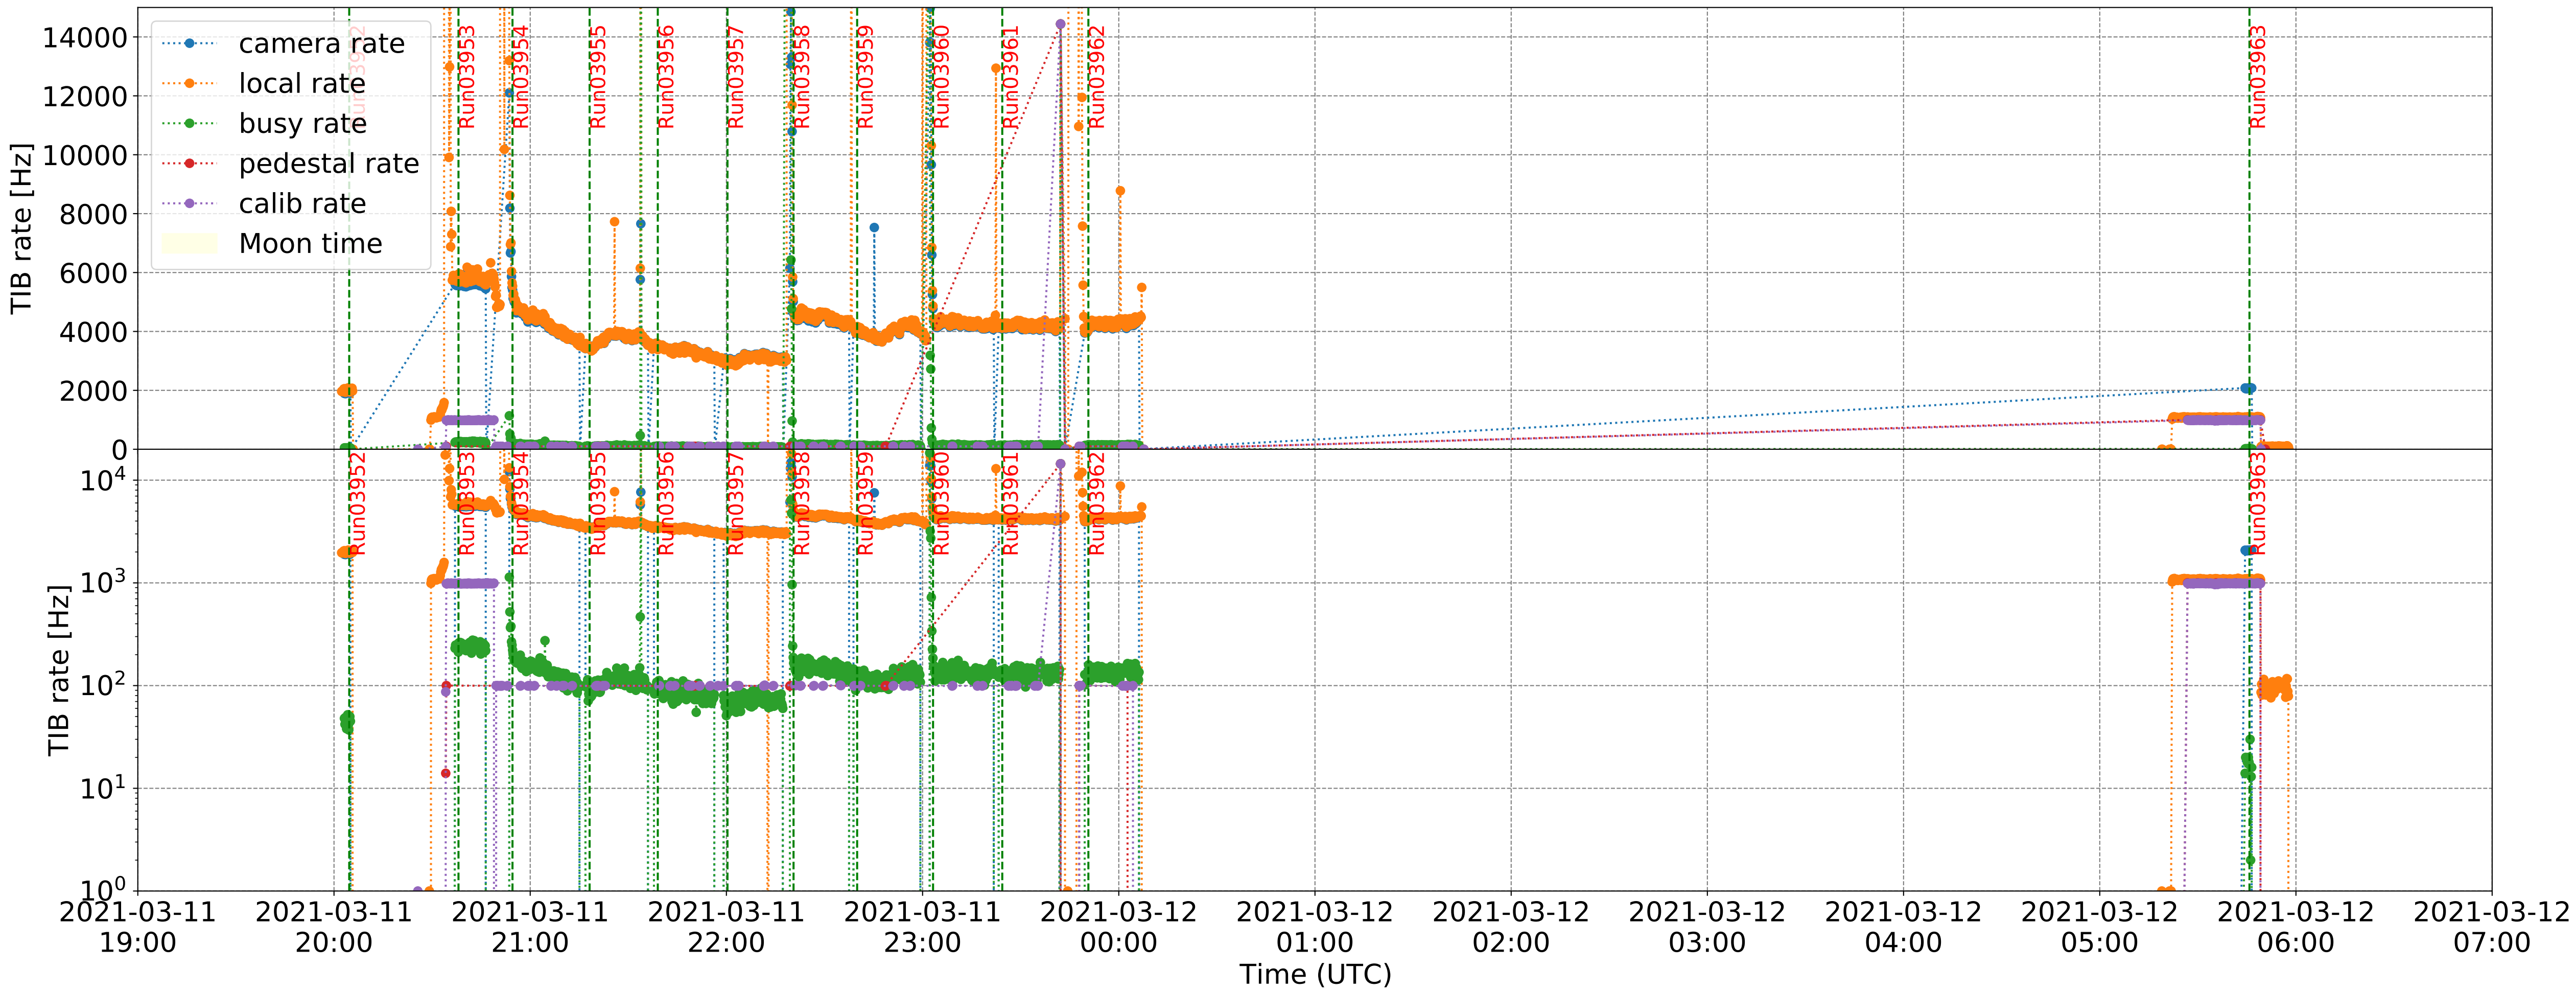

2021-3-11

2021-3-11

2021-3-11

2021-3-11

CBox inter calibration