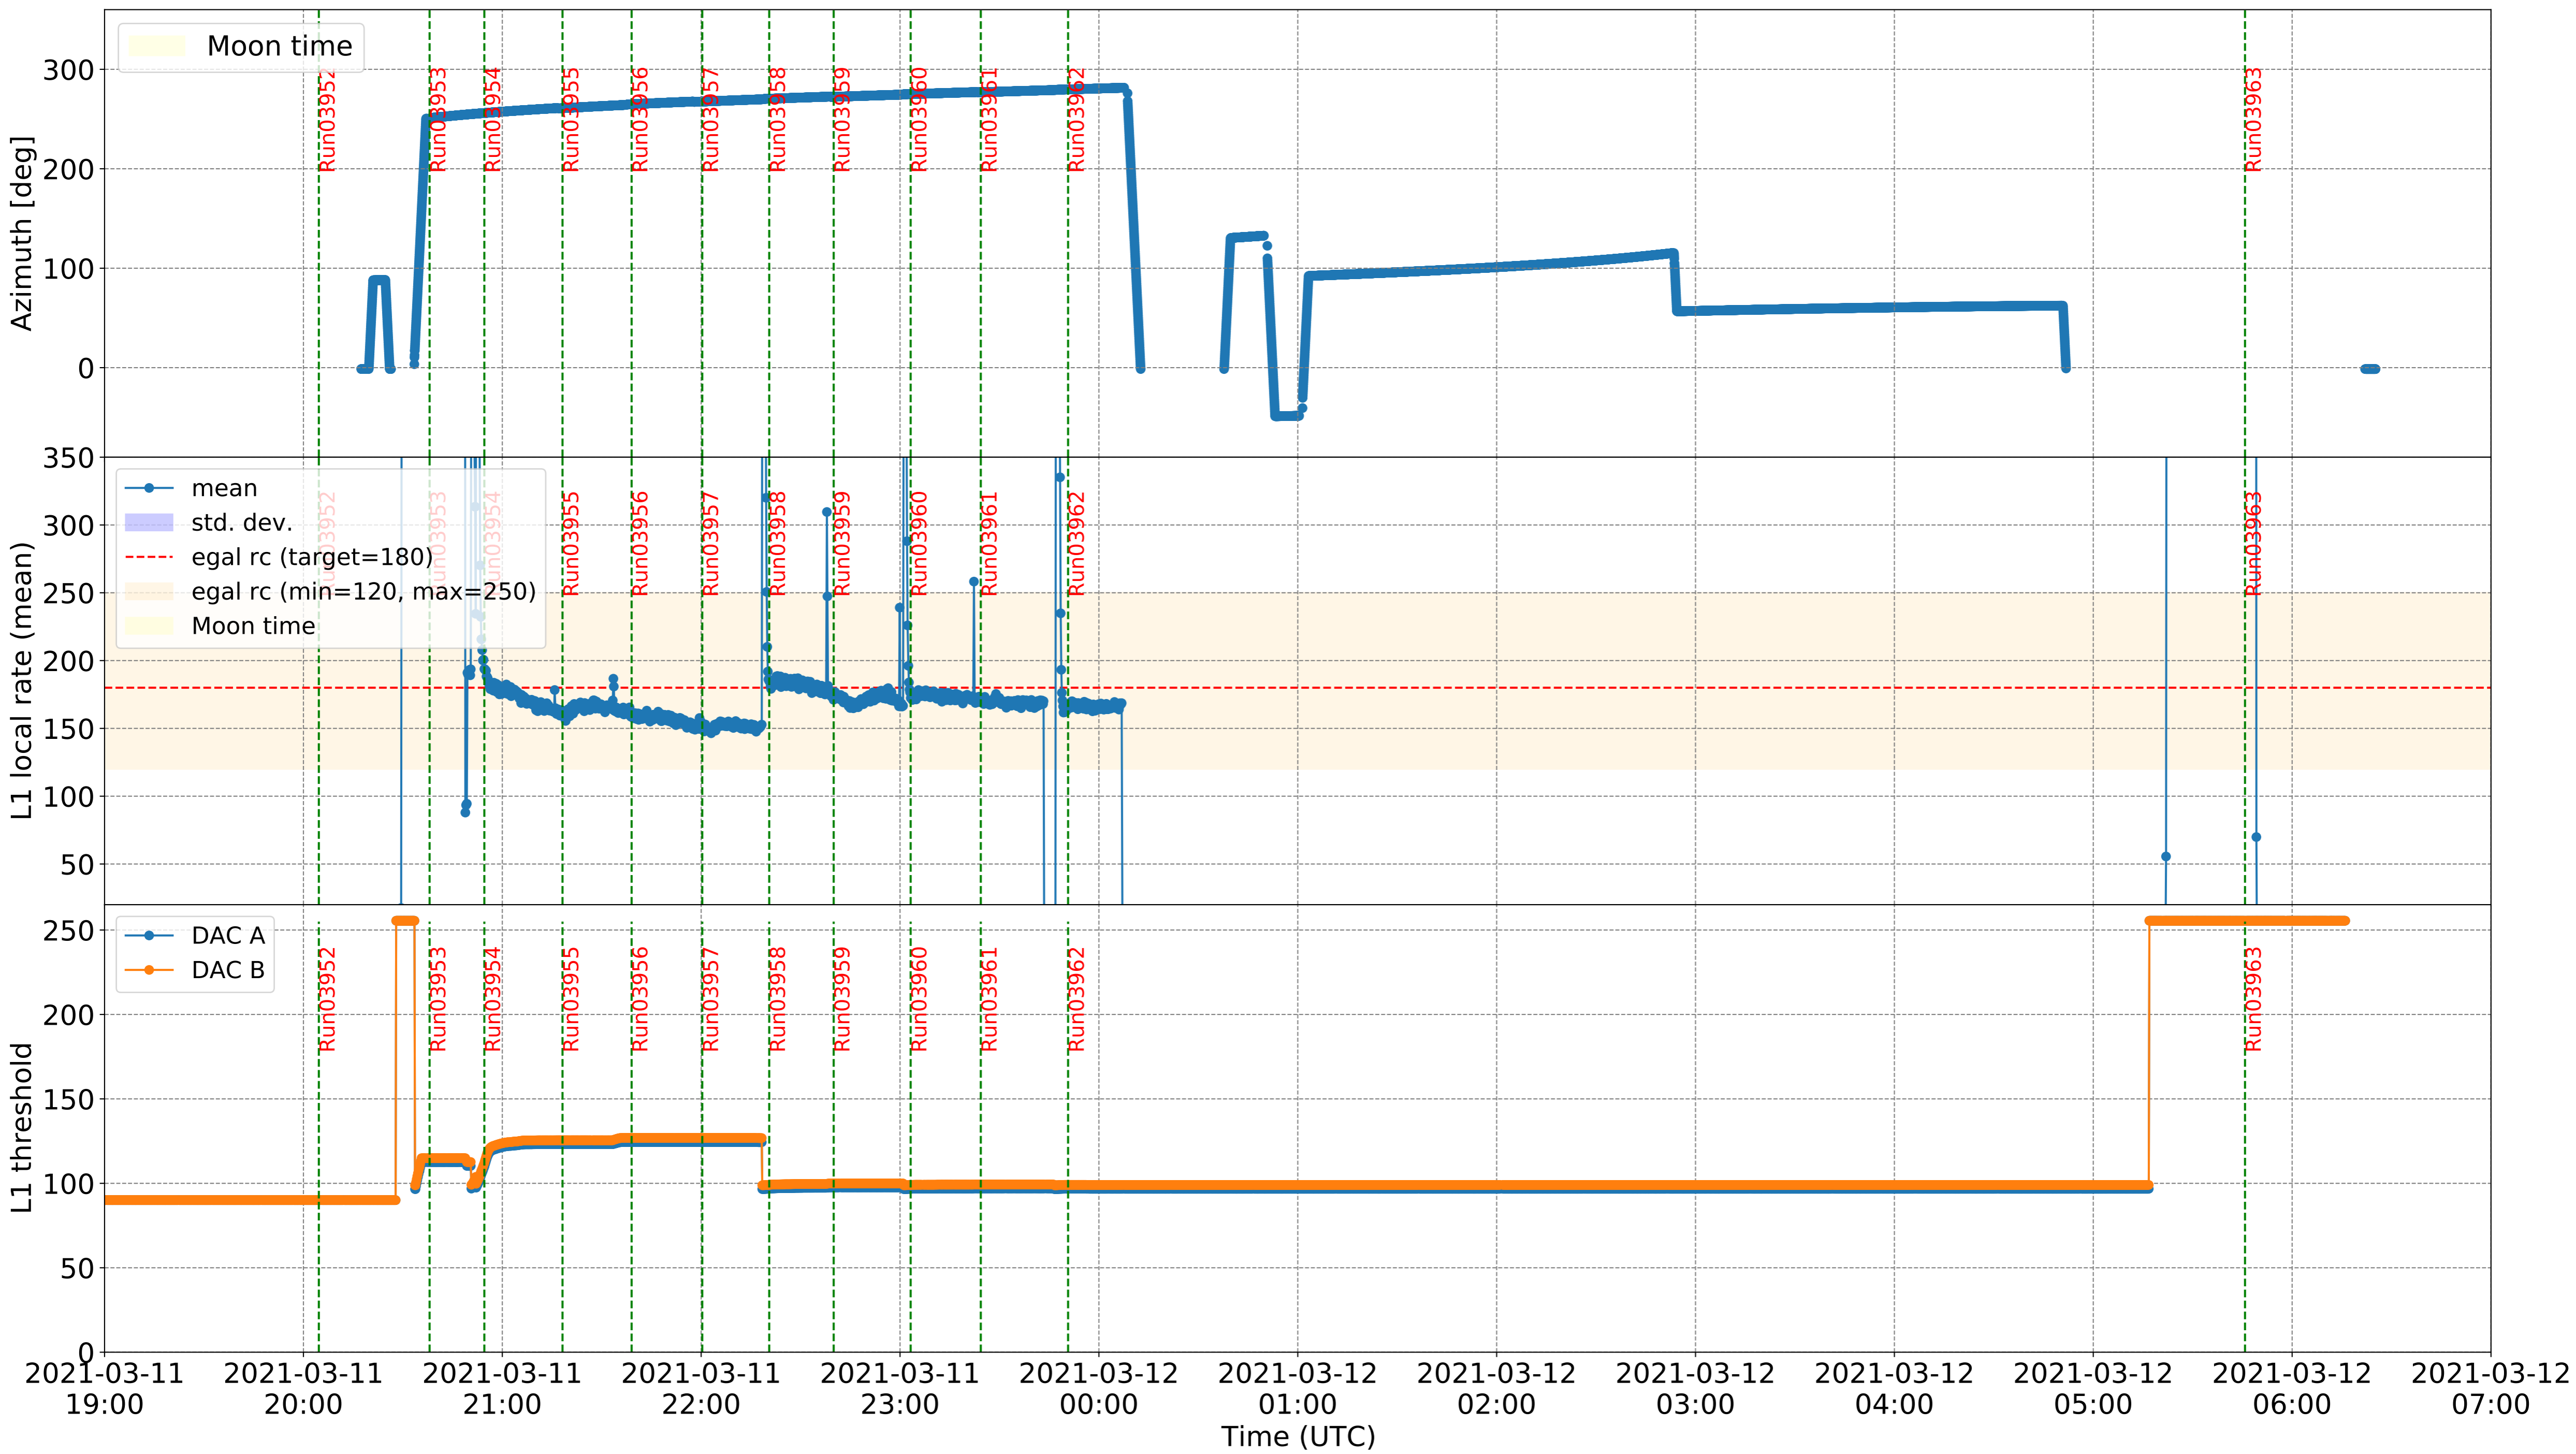

2021-3-11

2021-3-11

2021-3-11

2021-3-11

CBox inter calibration