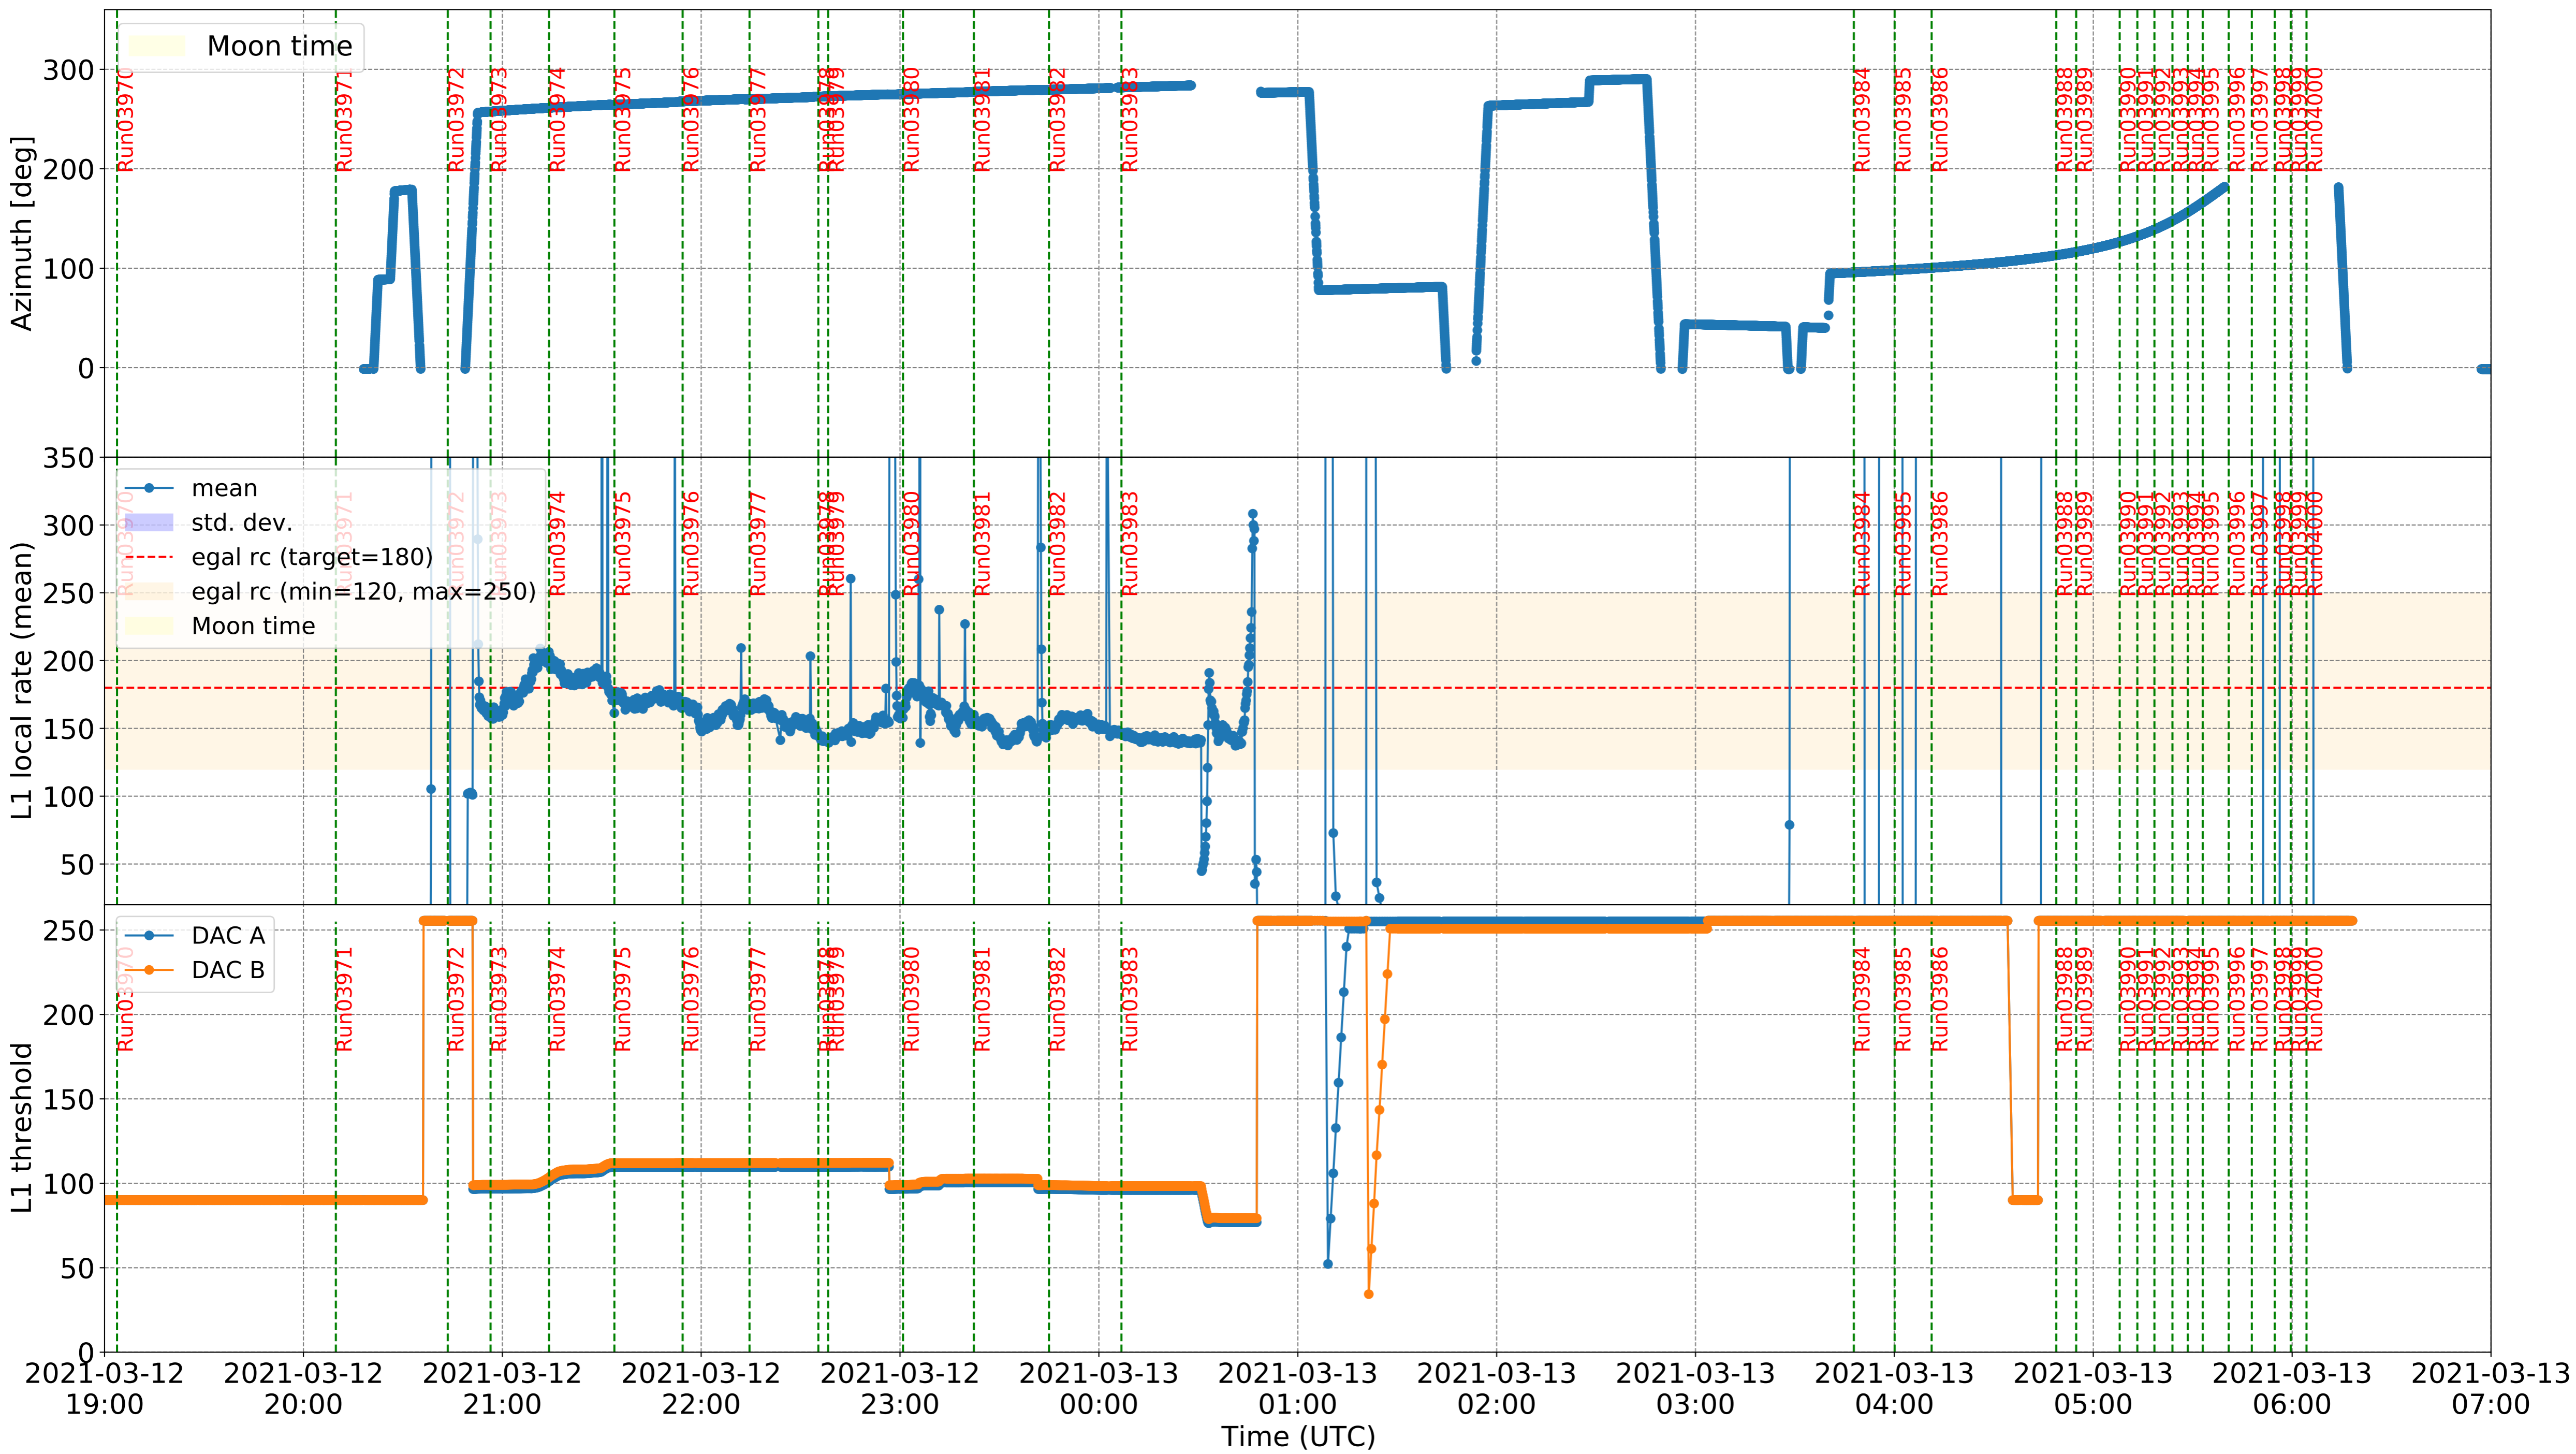

2021-3-12

2021-3-12

2021-3-12

2021-3-12

### CBox inter calibration