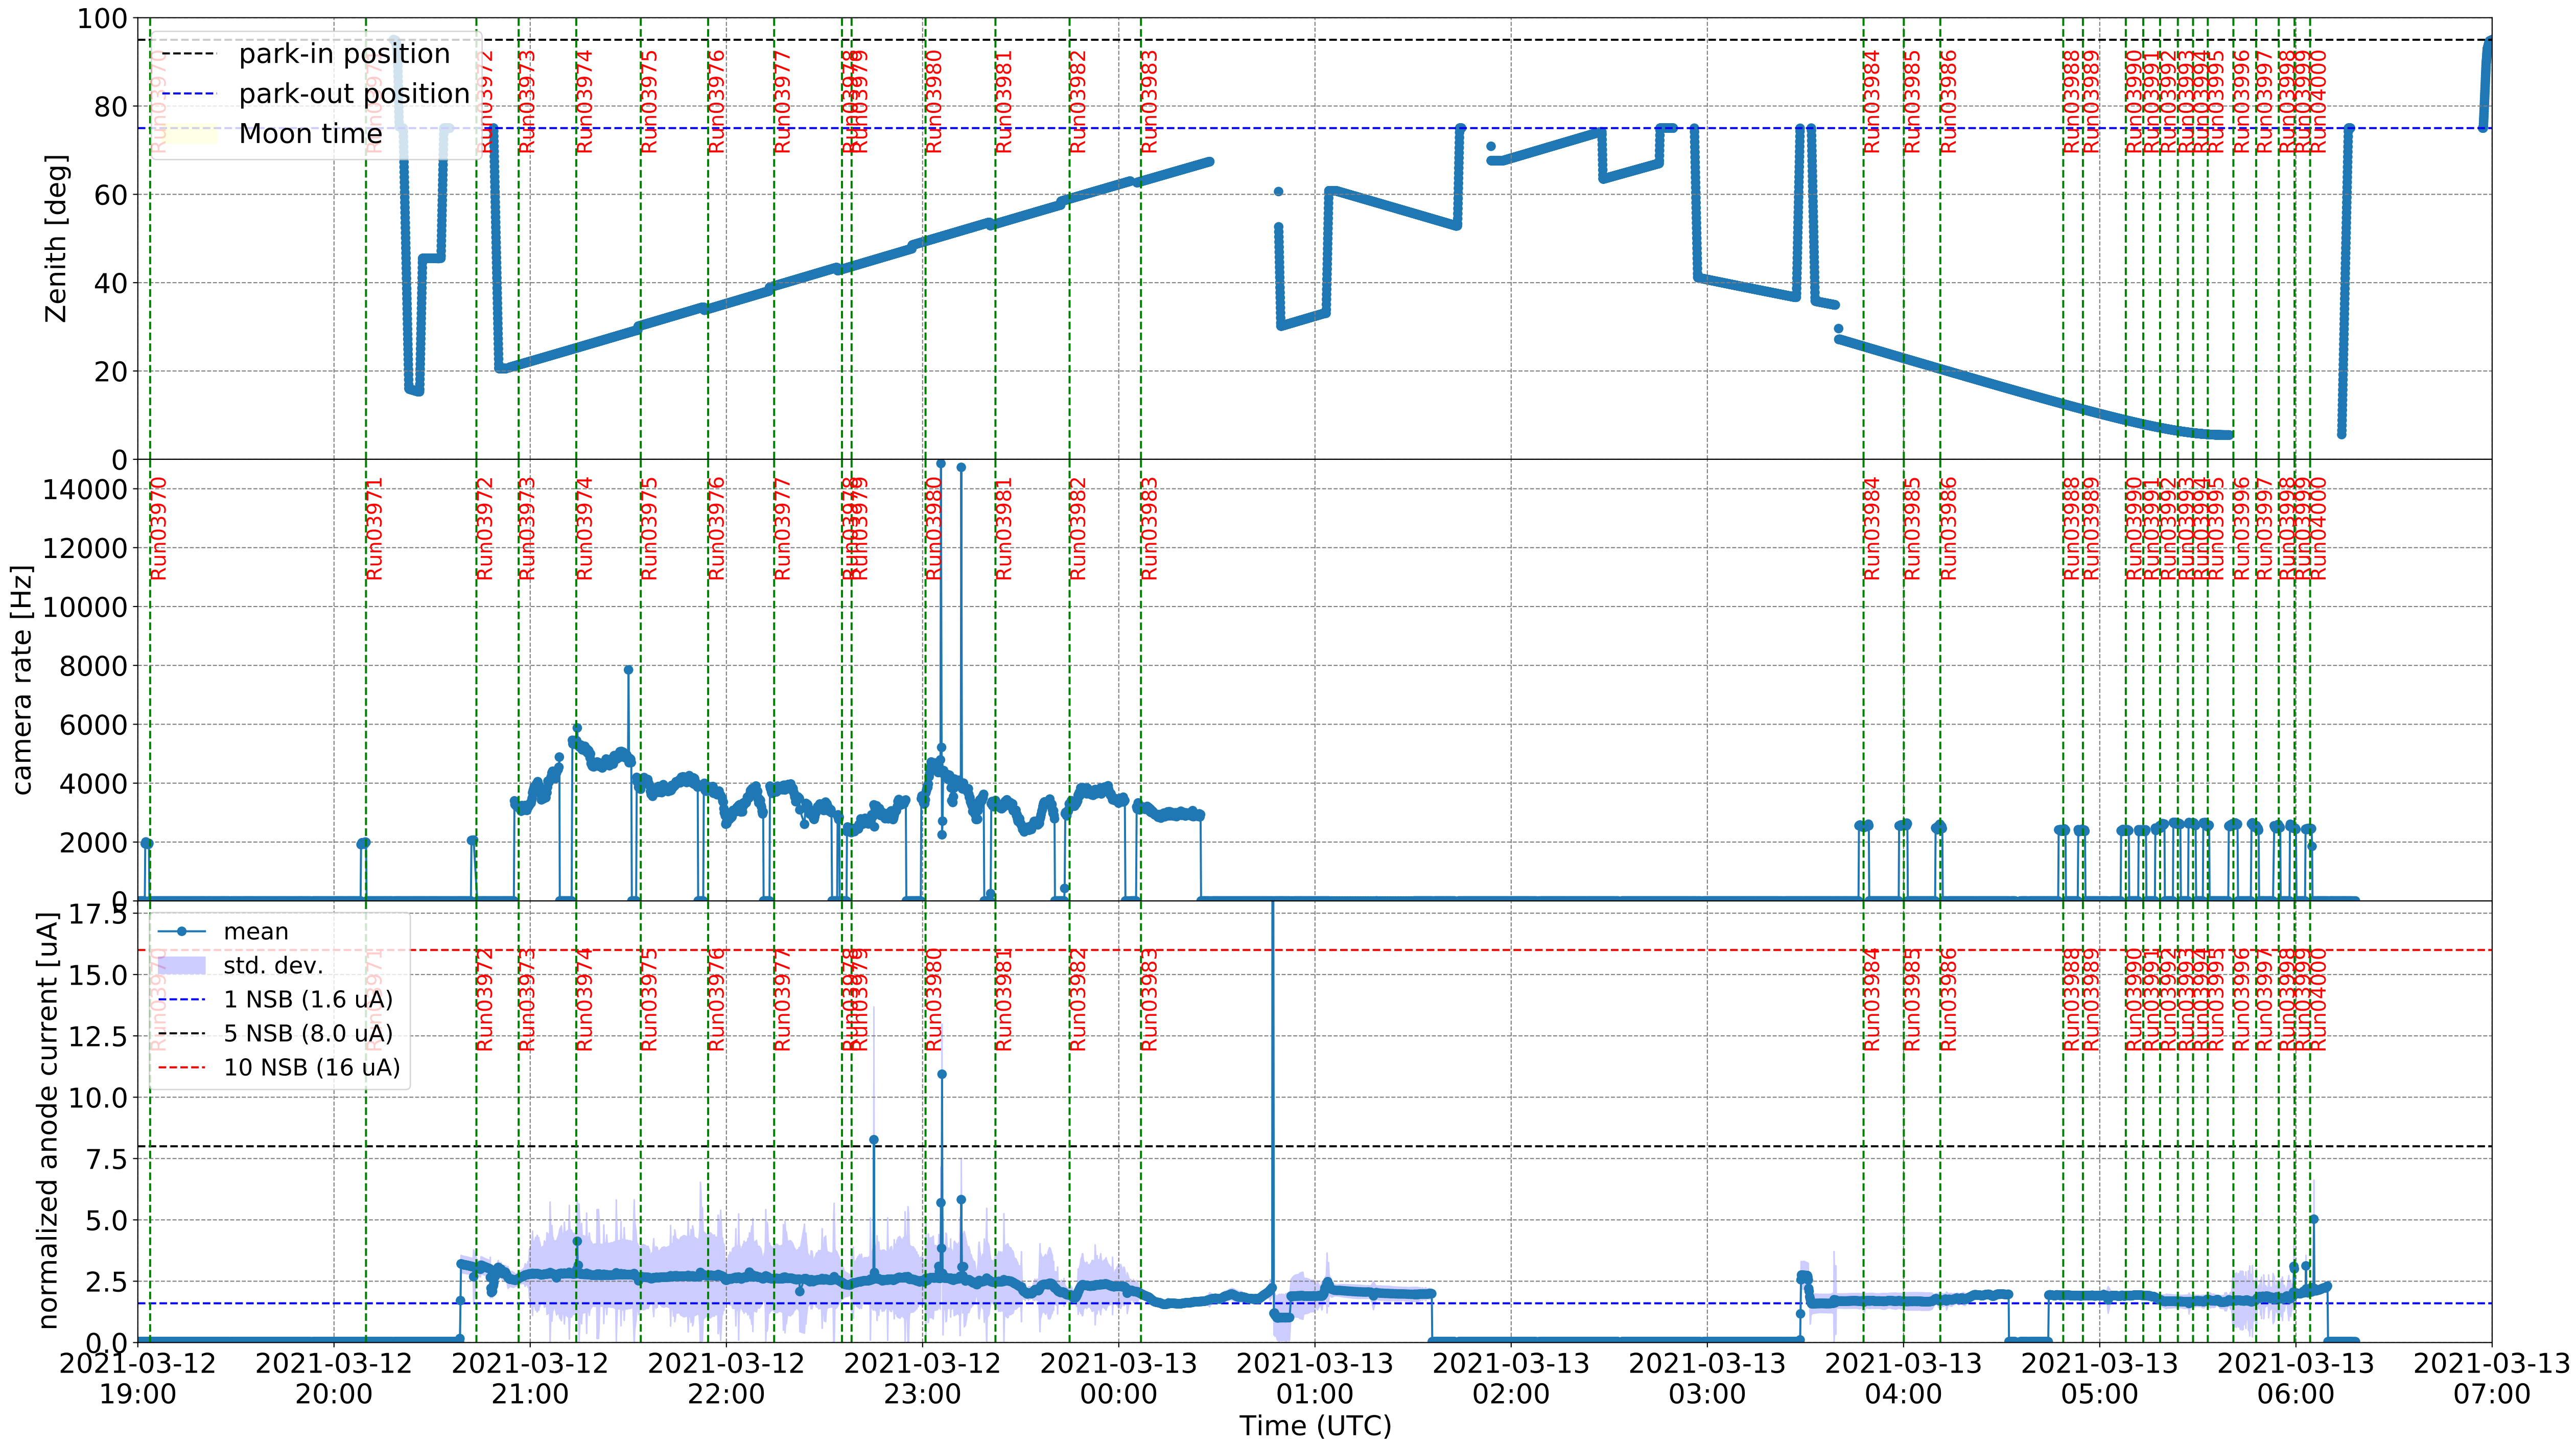

2021-3-12

2021-3-12

2021-3-12

2021-3-12

### CBox inter calibration