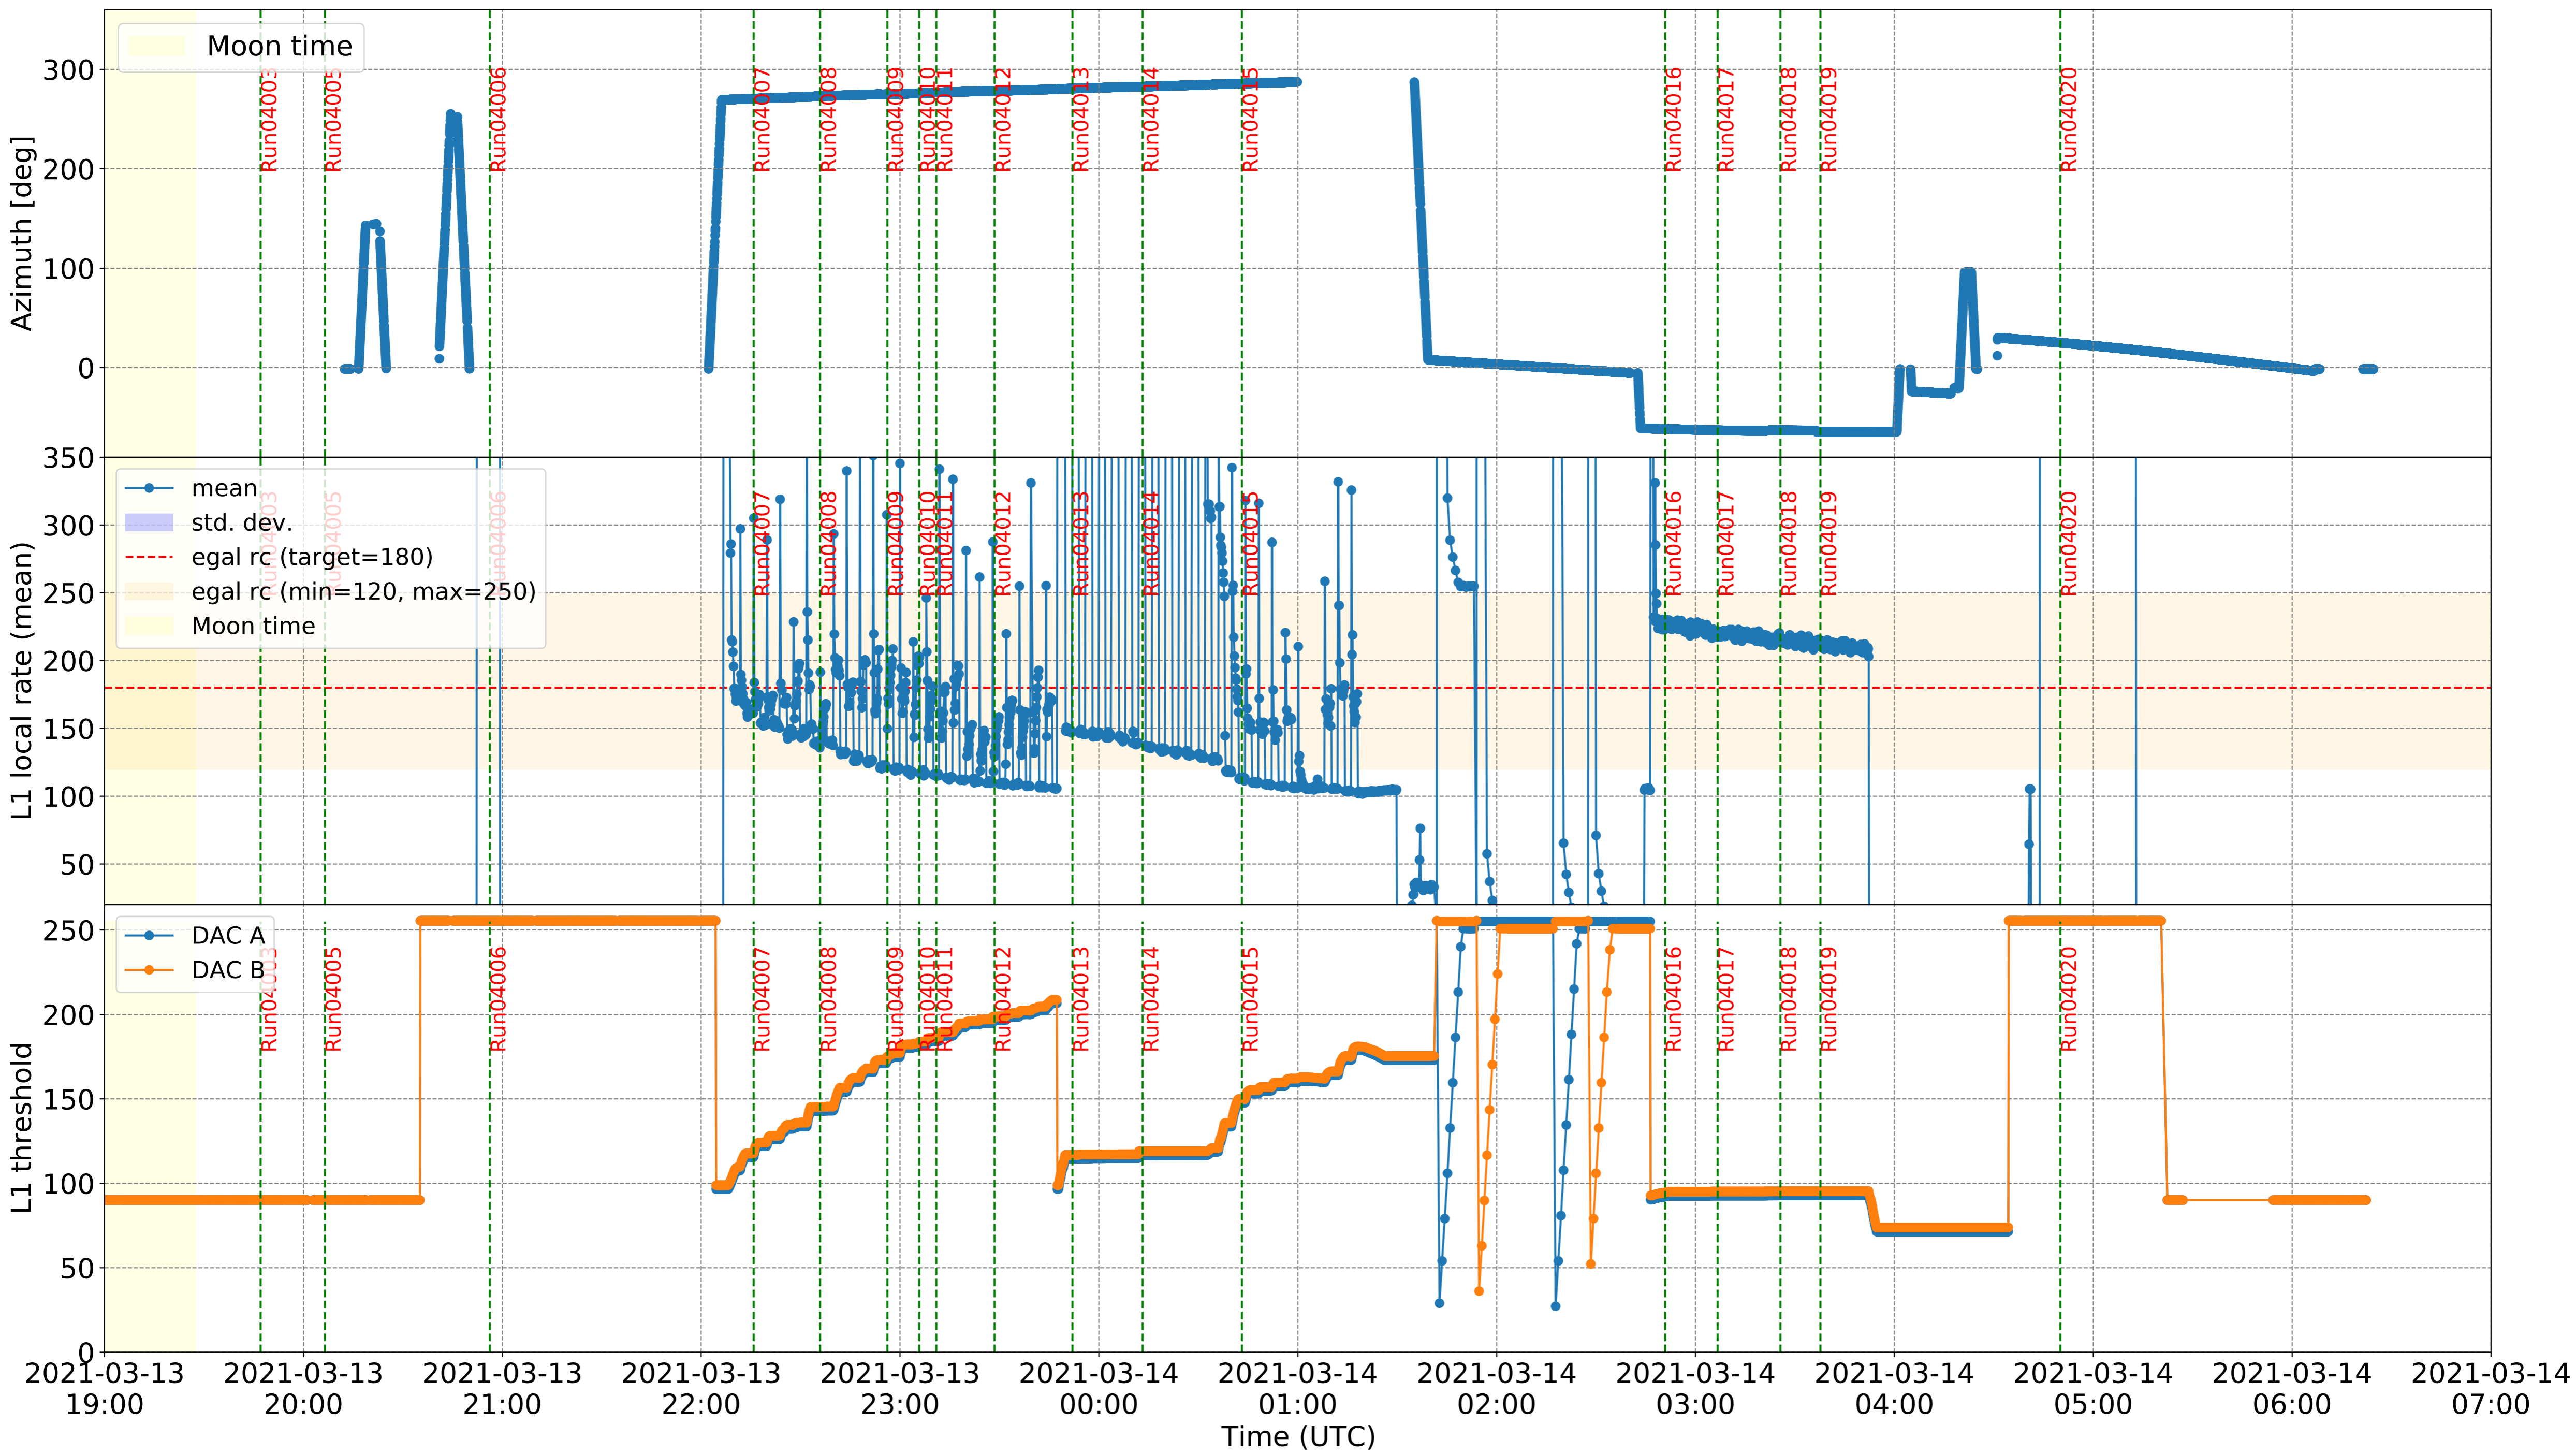

2021-3-13

2021-3-13

2021-3-13

2021-3-13

CBox inter calibration