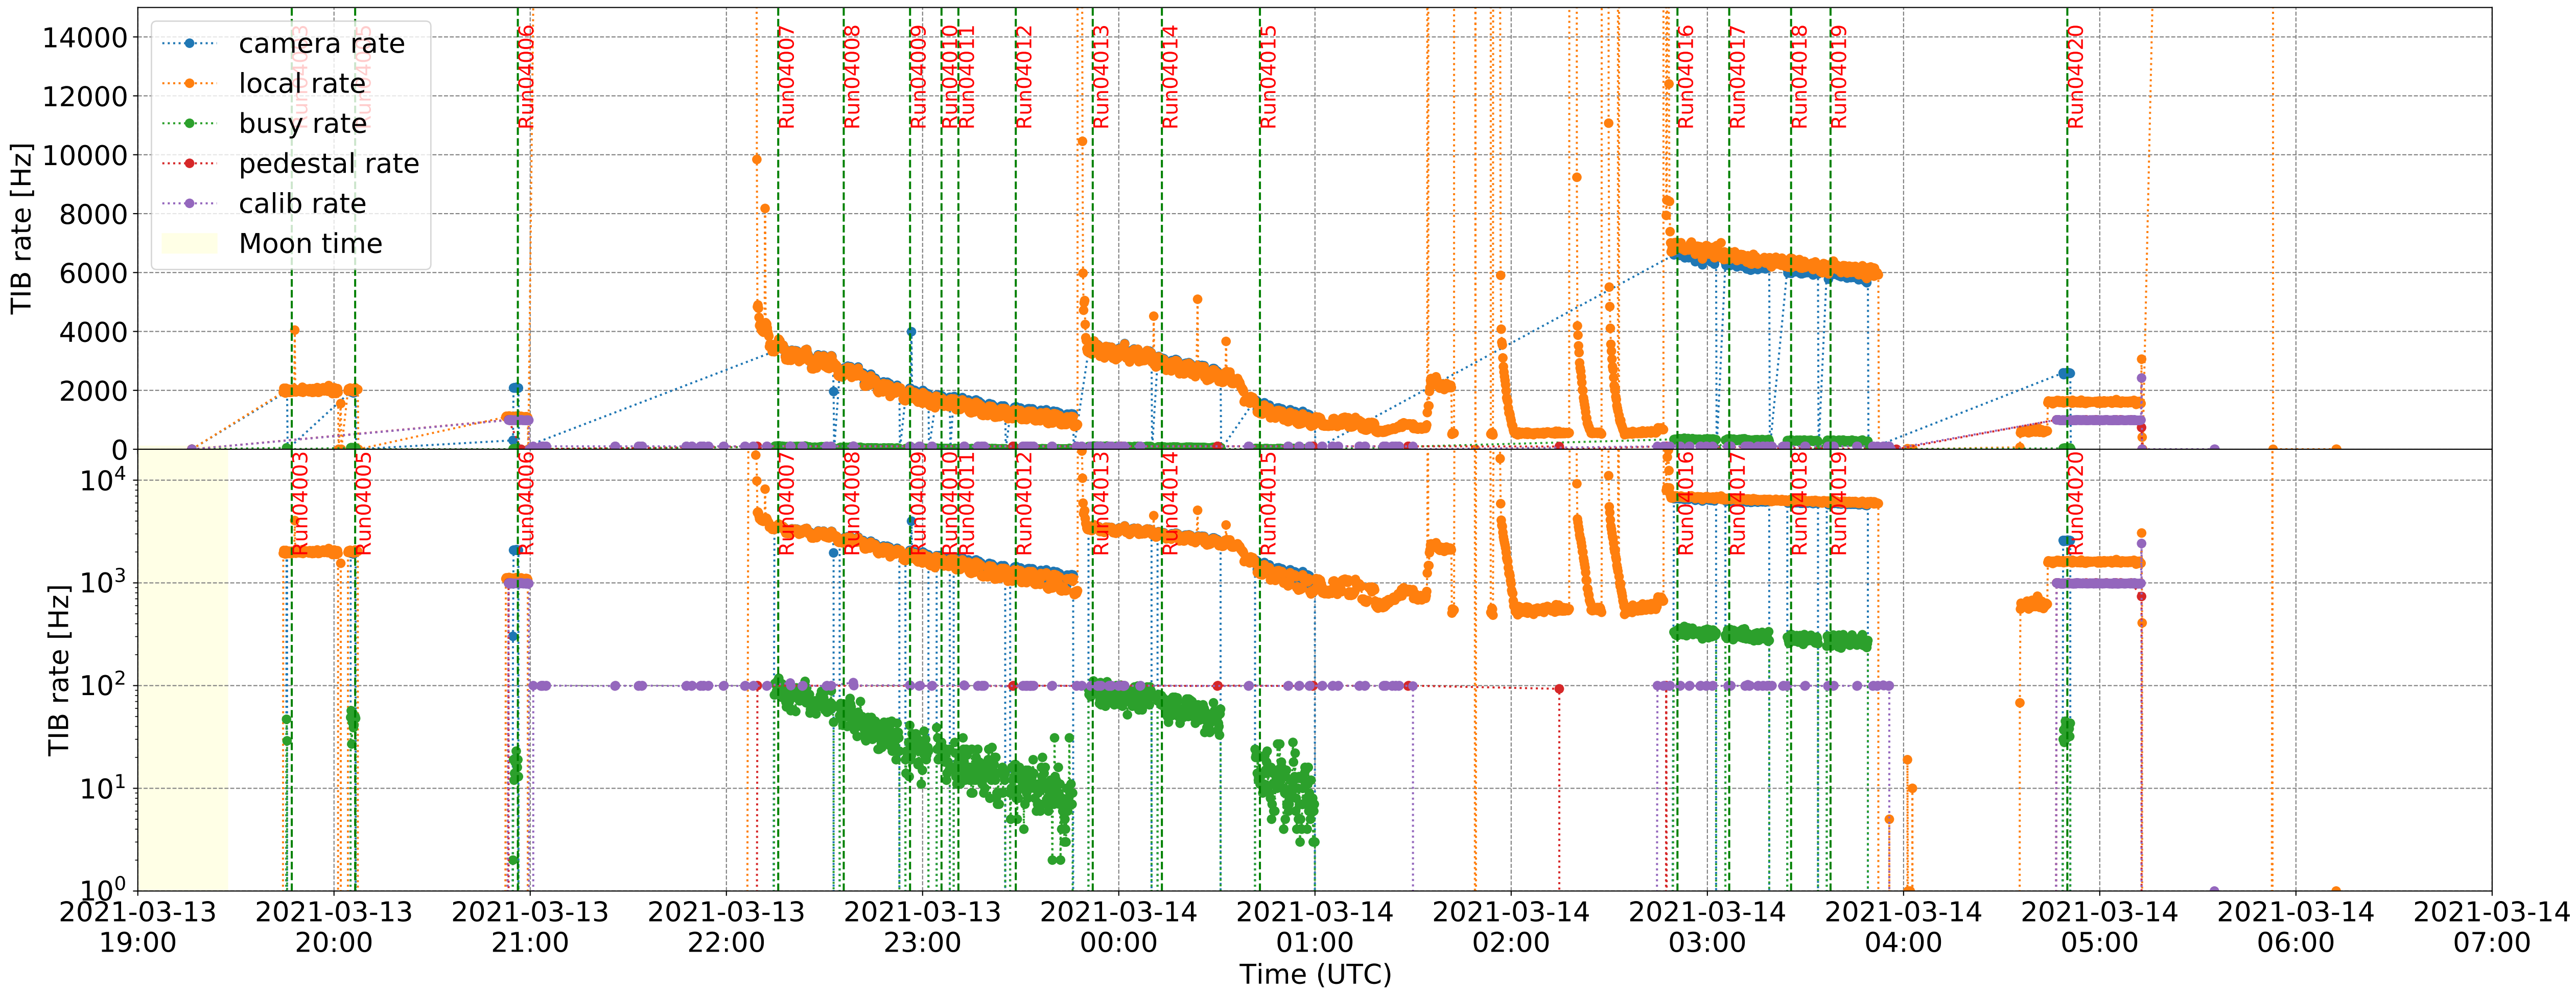

2021-3-13

2021-3-13

2021-3-13

2021-3-13

CBox inter calibration