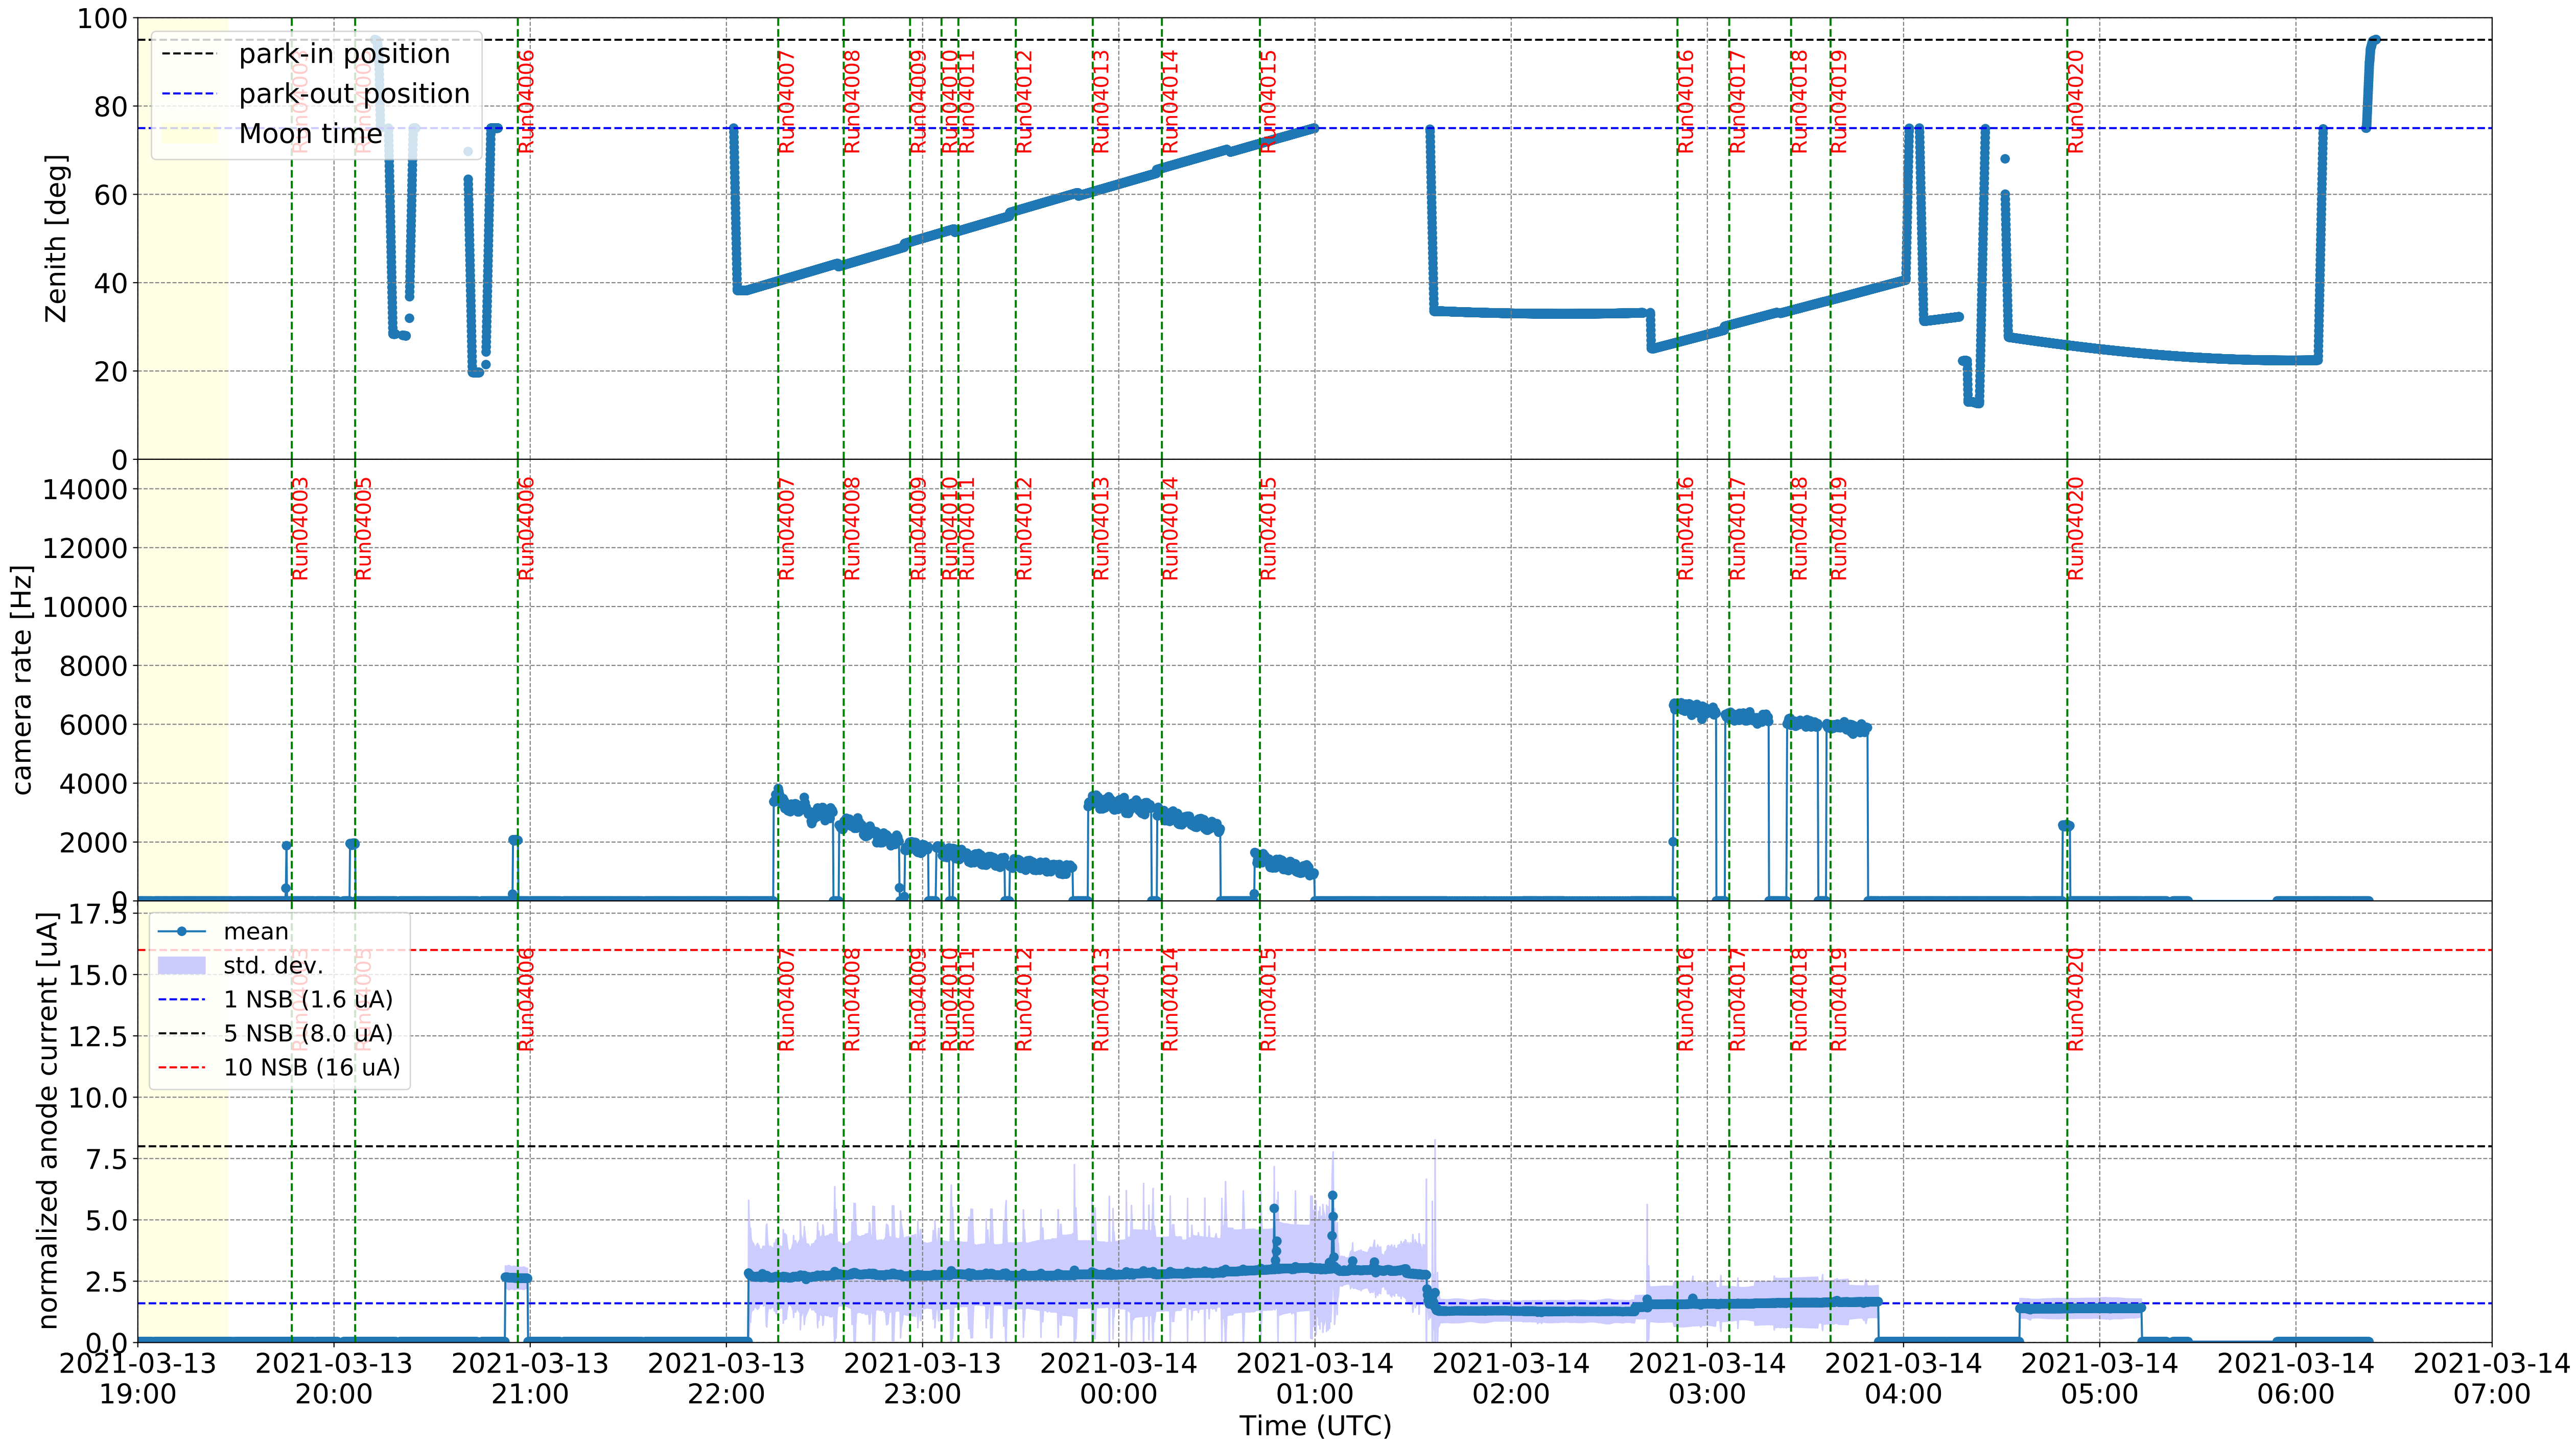

2021-3-13

2021-3-13

2021-3-13

2021-3-13

CBox inter calibration