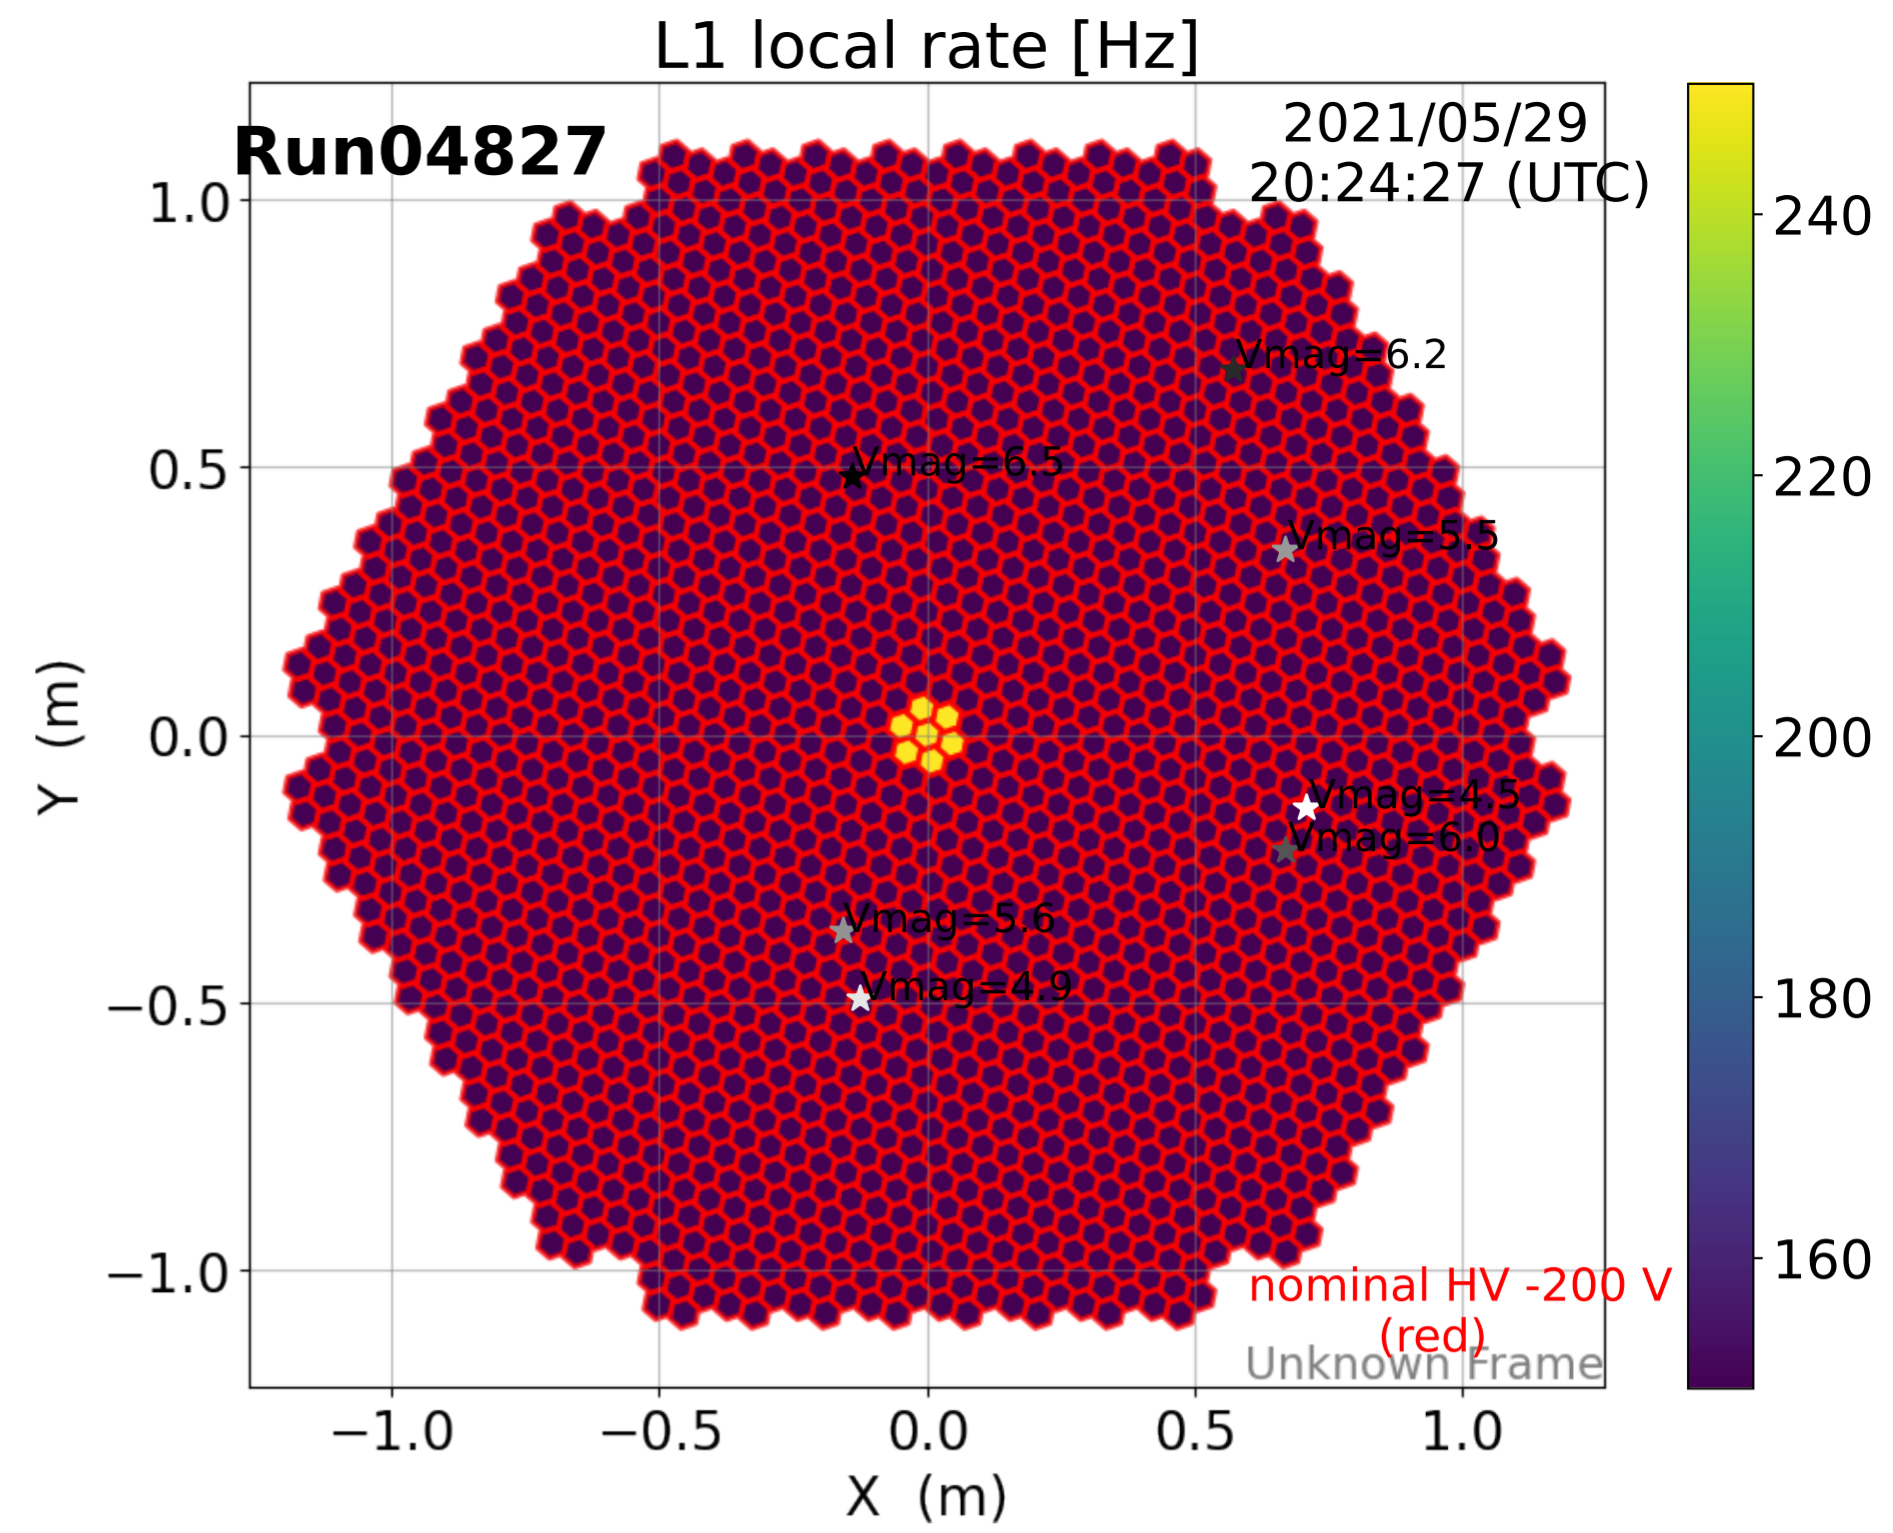

2021-5-29

2021-5-29

2021-5-29

Calibration Box (2021-5-29)

normalized anode current

L1 local rate [Hz]

normalized anode current

L1 local rate [Hz]