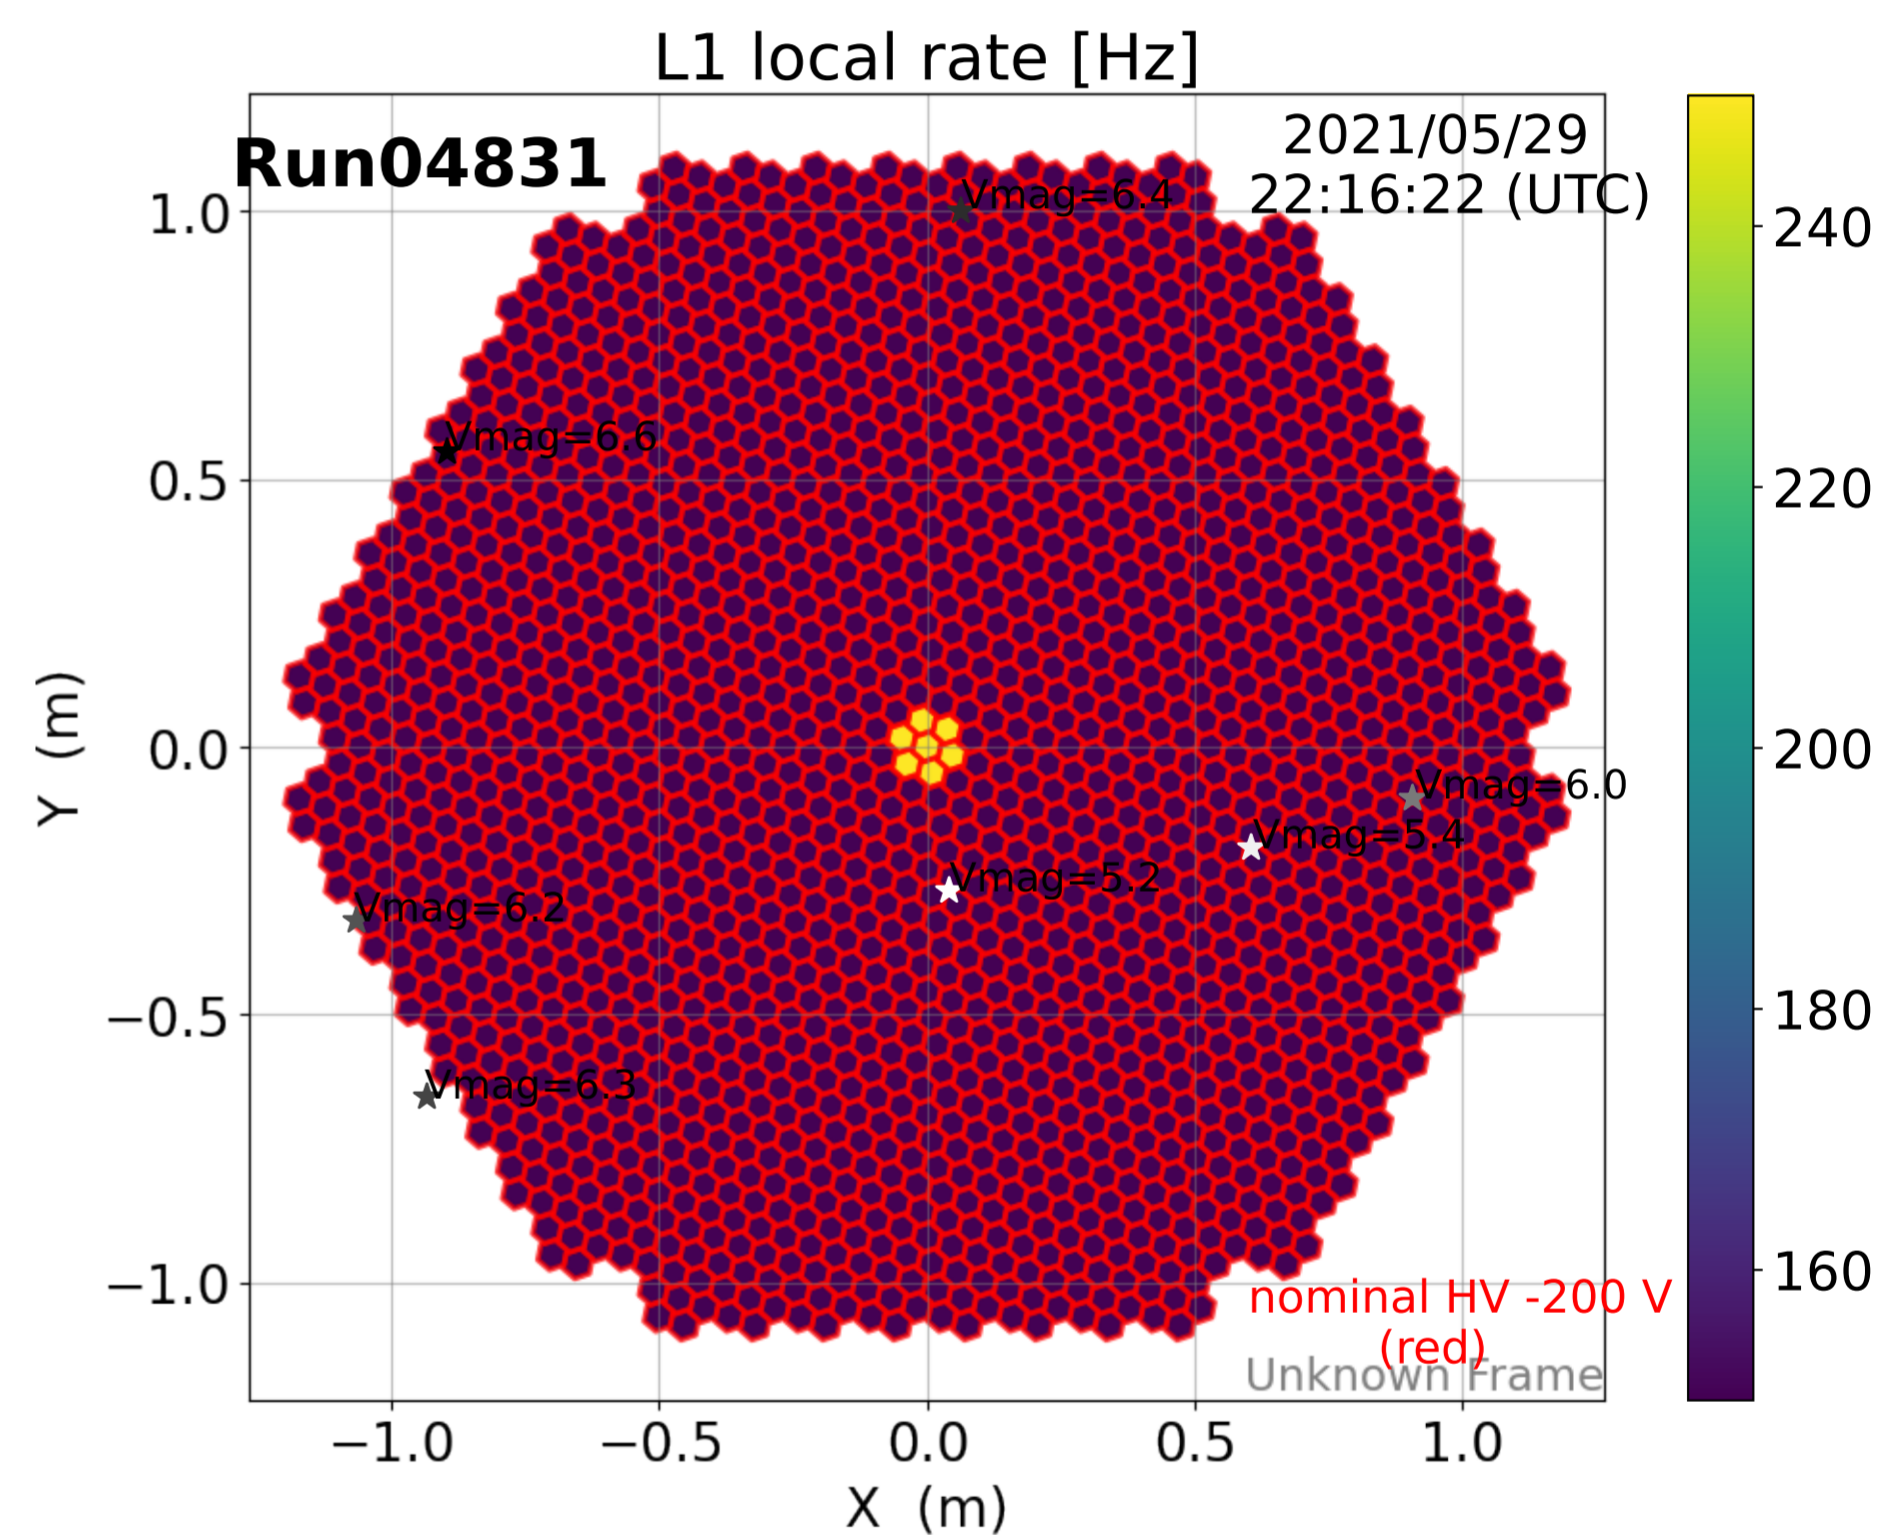

2021-5-29

2021-5-29

2021-5-29

Calibration Box (2021-5-29)

normalized anode current

L1 local rate [Hz]

normalized anode current

L1 local rate [Hz]