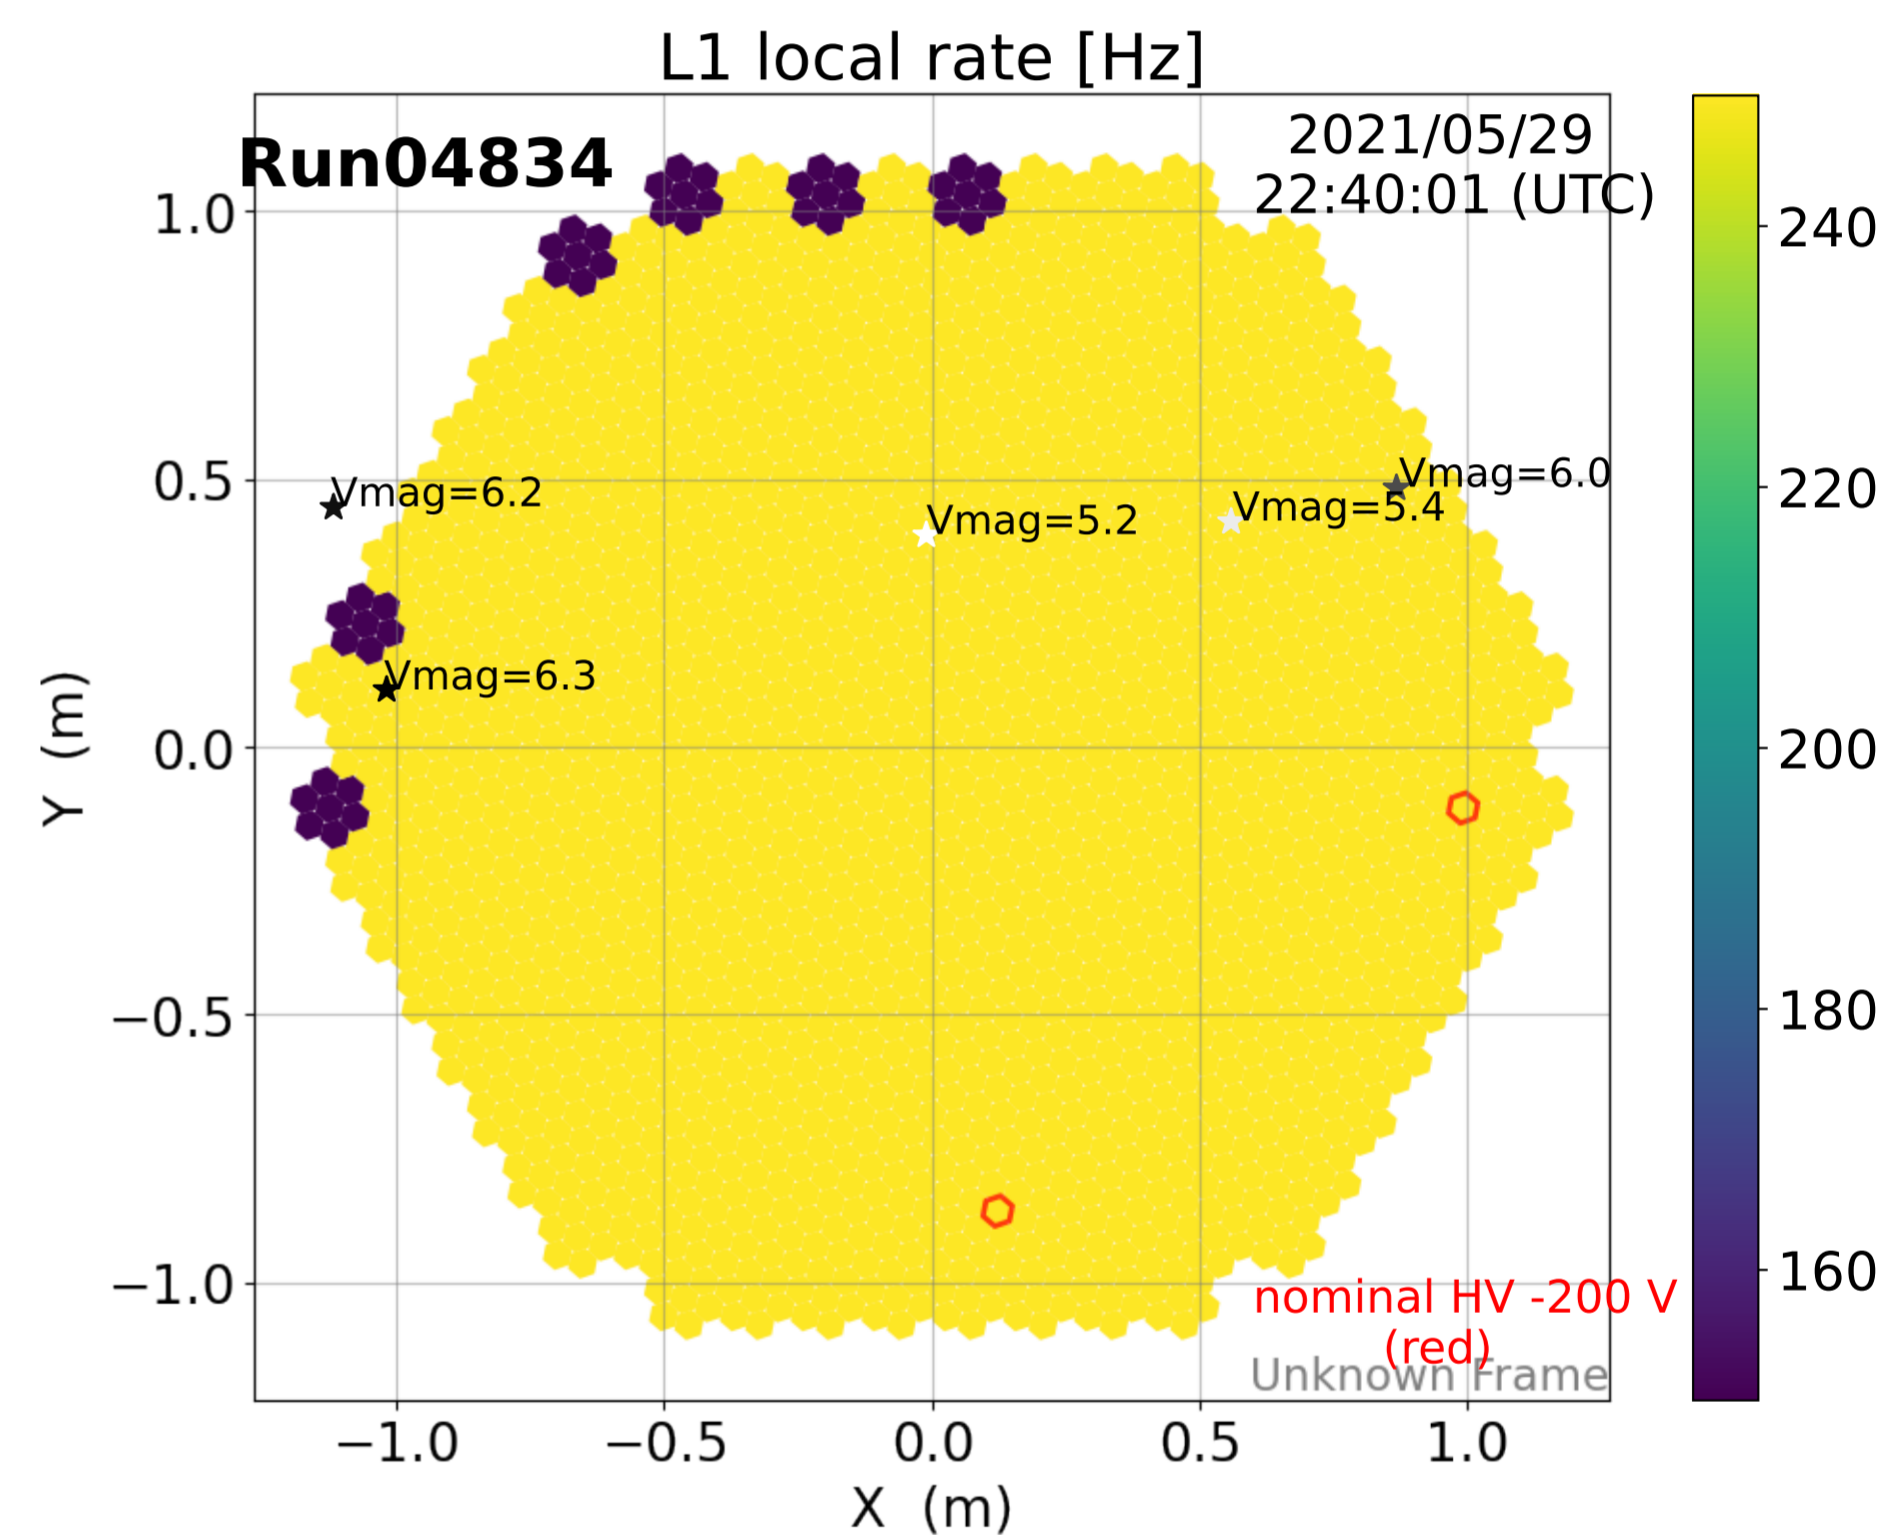

2021-5-29

2021-5-29

2021-5-29

Calibration Box (2021-5-29)

normalized anode current

L1 local rate [Hz]

normalized anode current

L1 local rate [Hz]