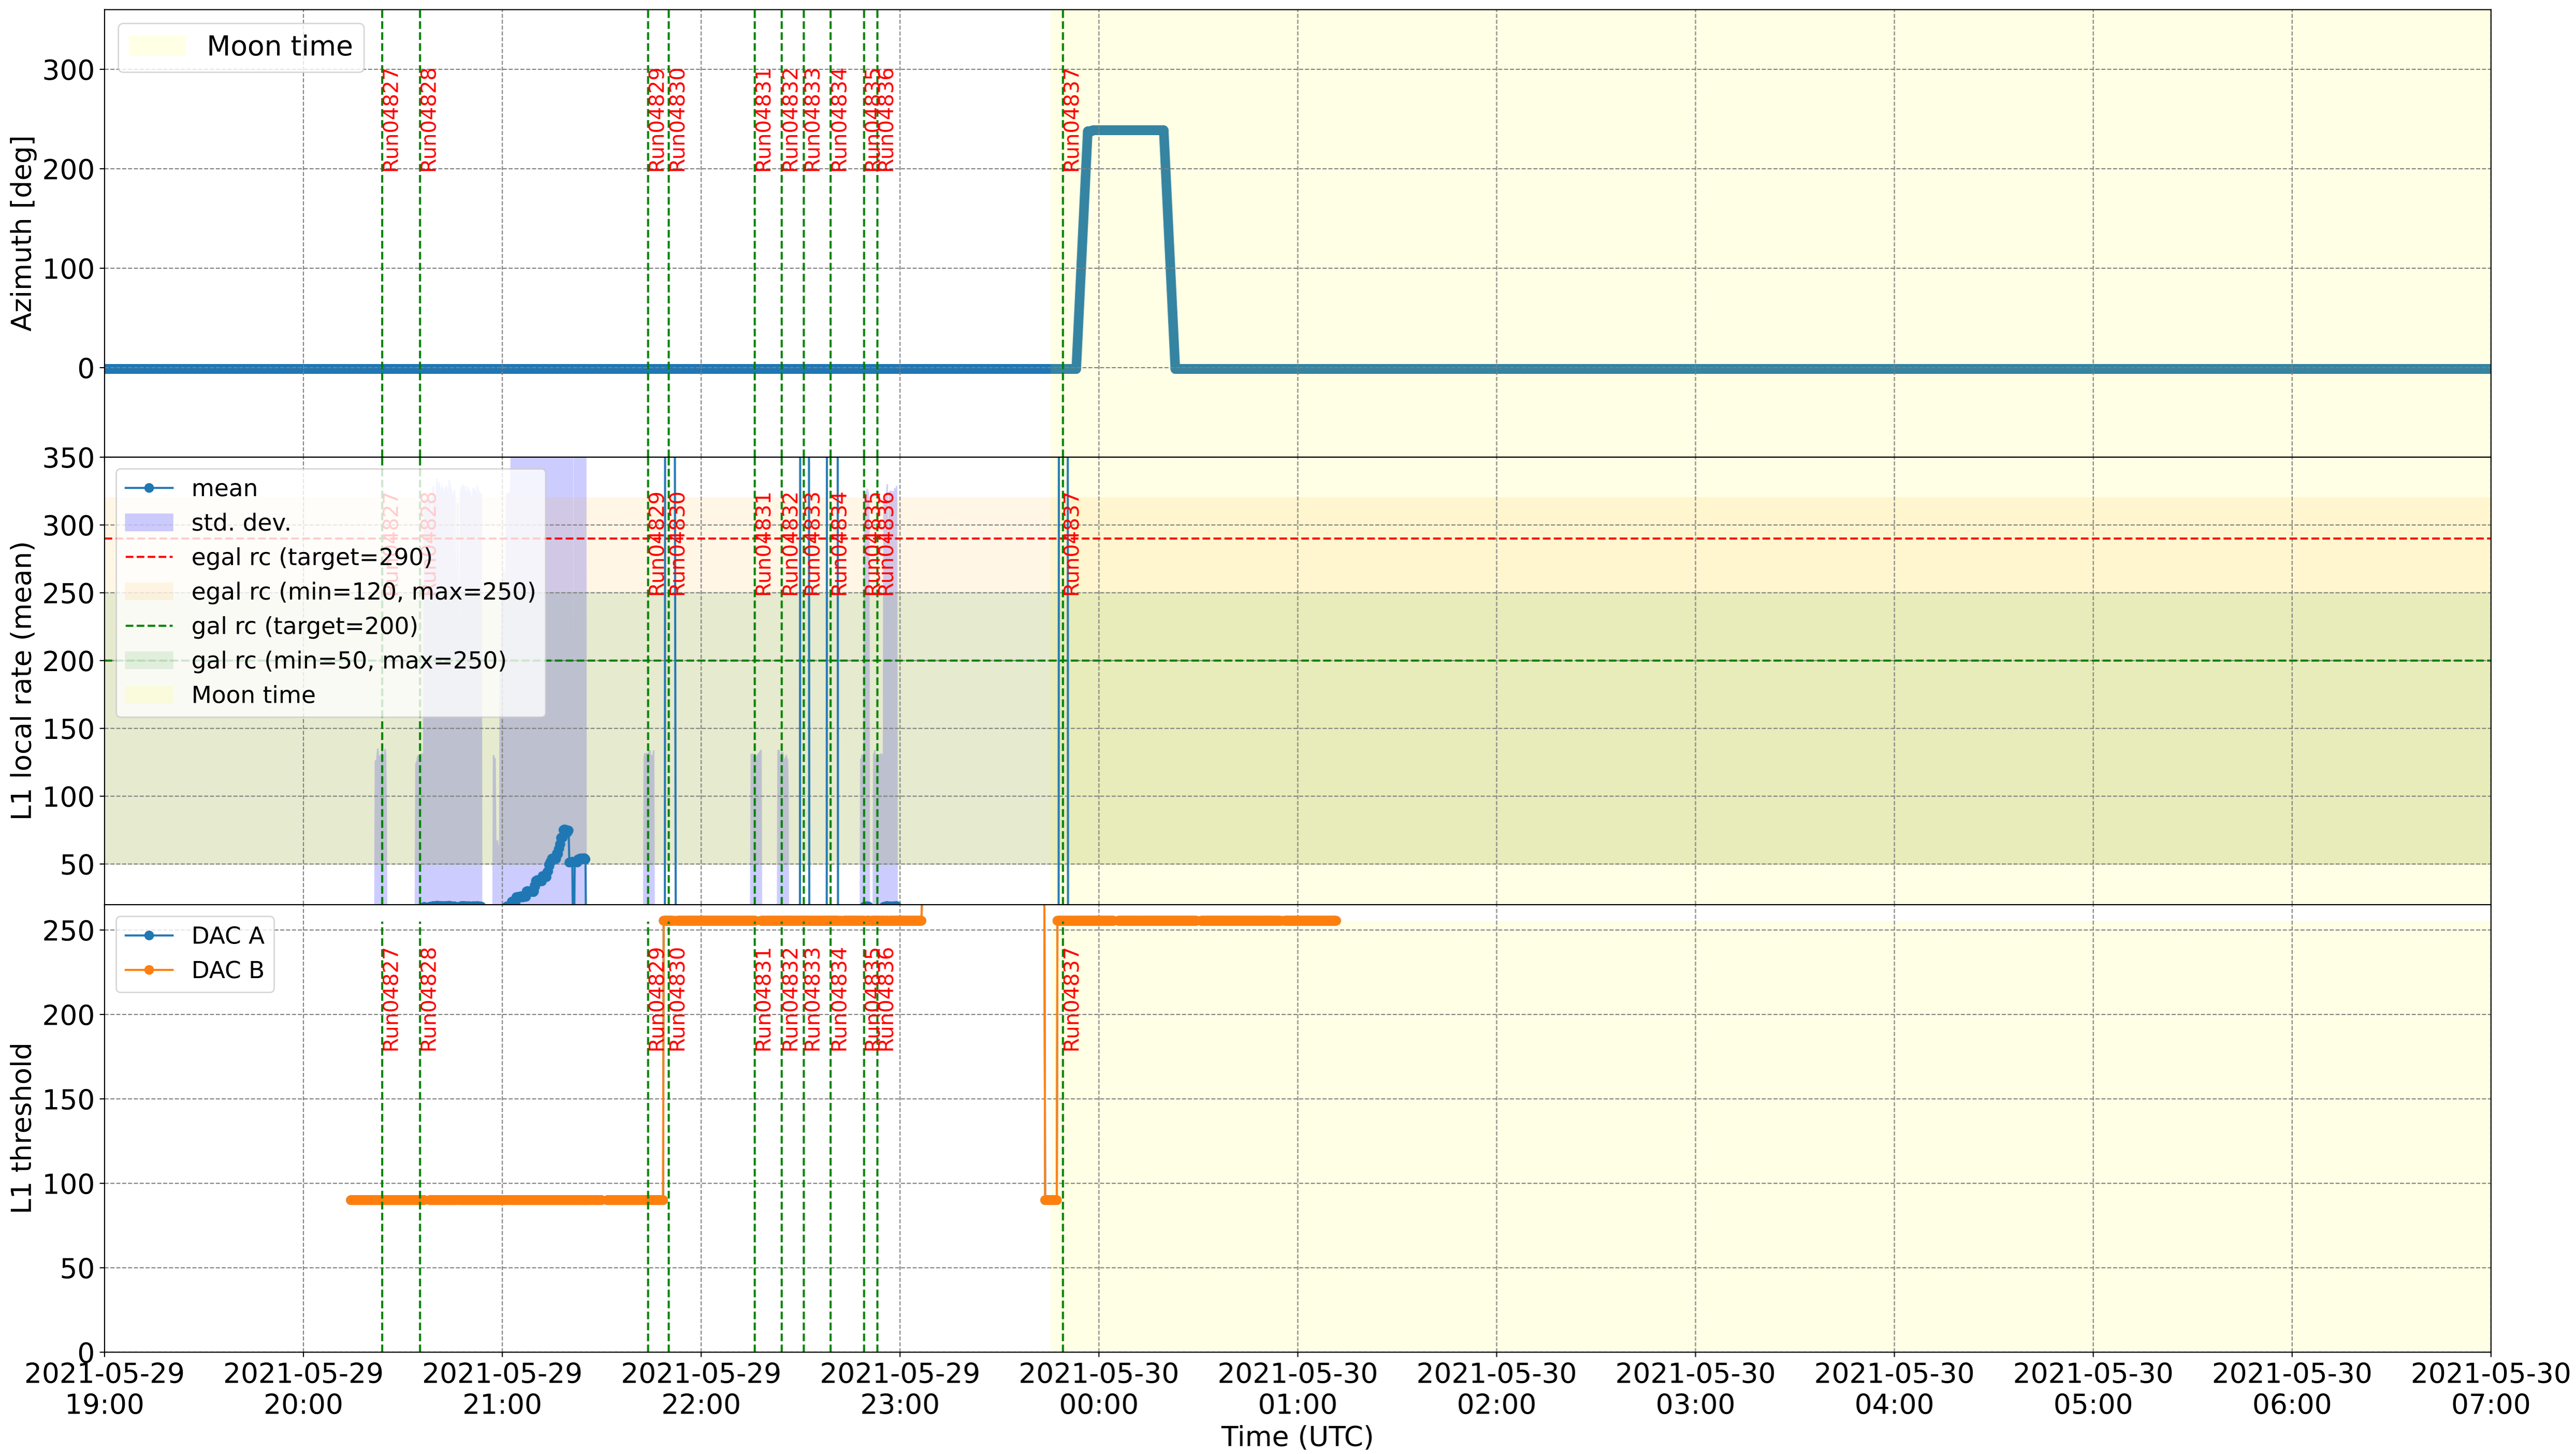

2021-5-29

2021-5-29

2021-5-29

Calibration Box (2021-5-29)

normalized anode current

L1 local rate [Hz]

normalized anode current

L1 local rate [Hz]