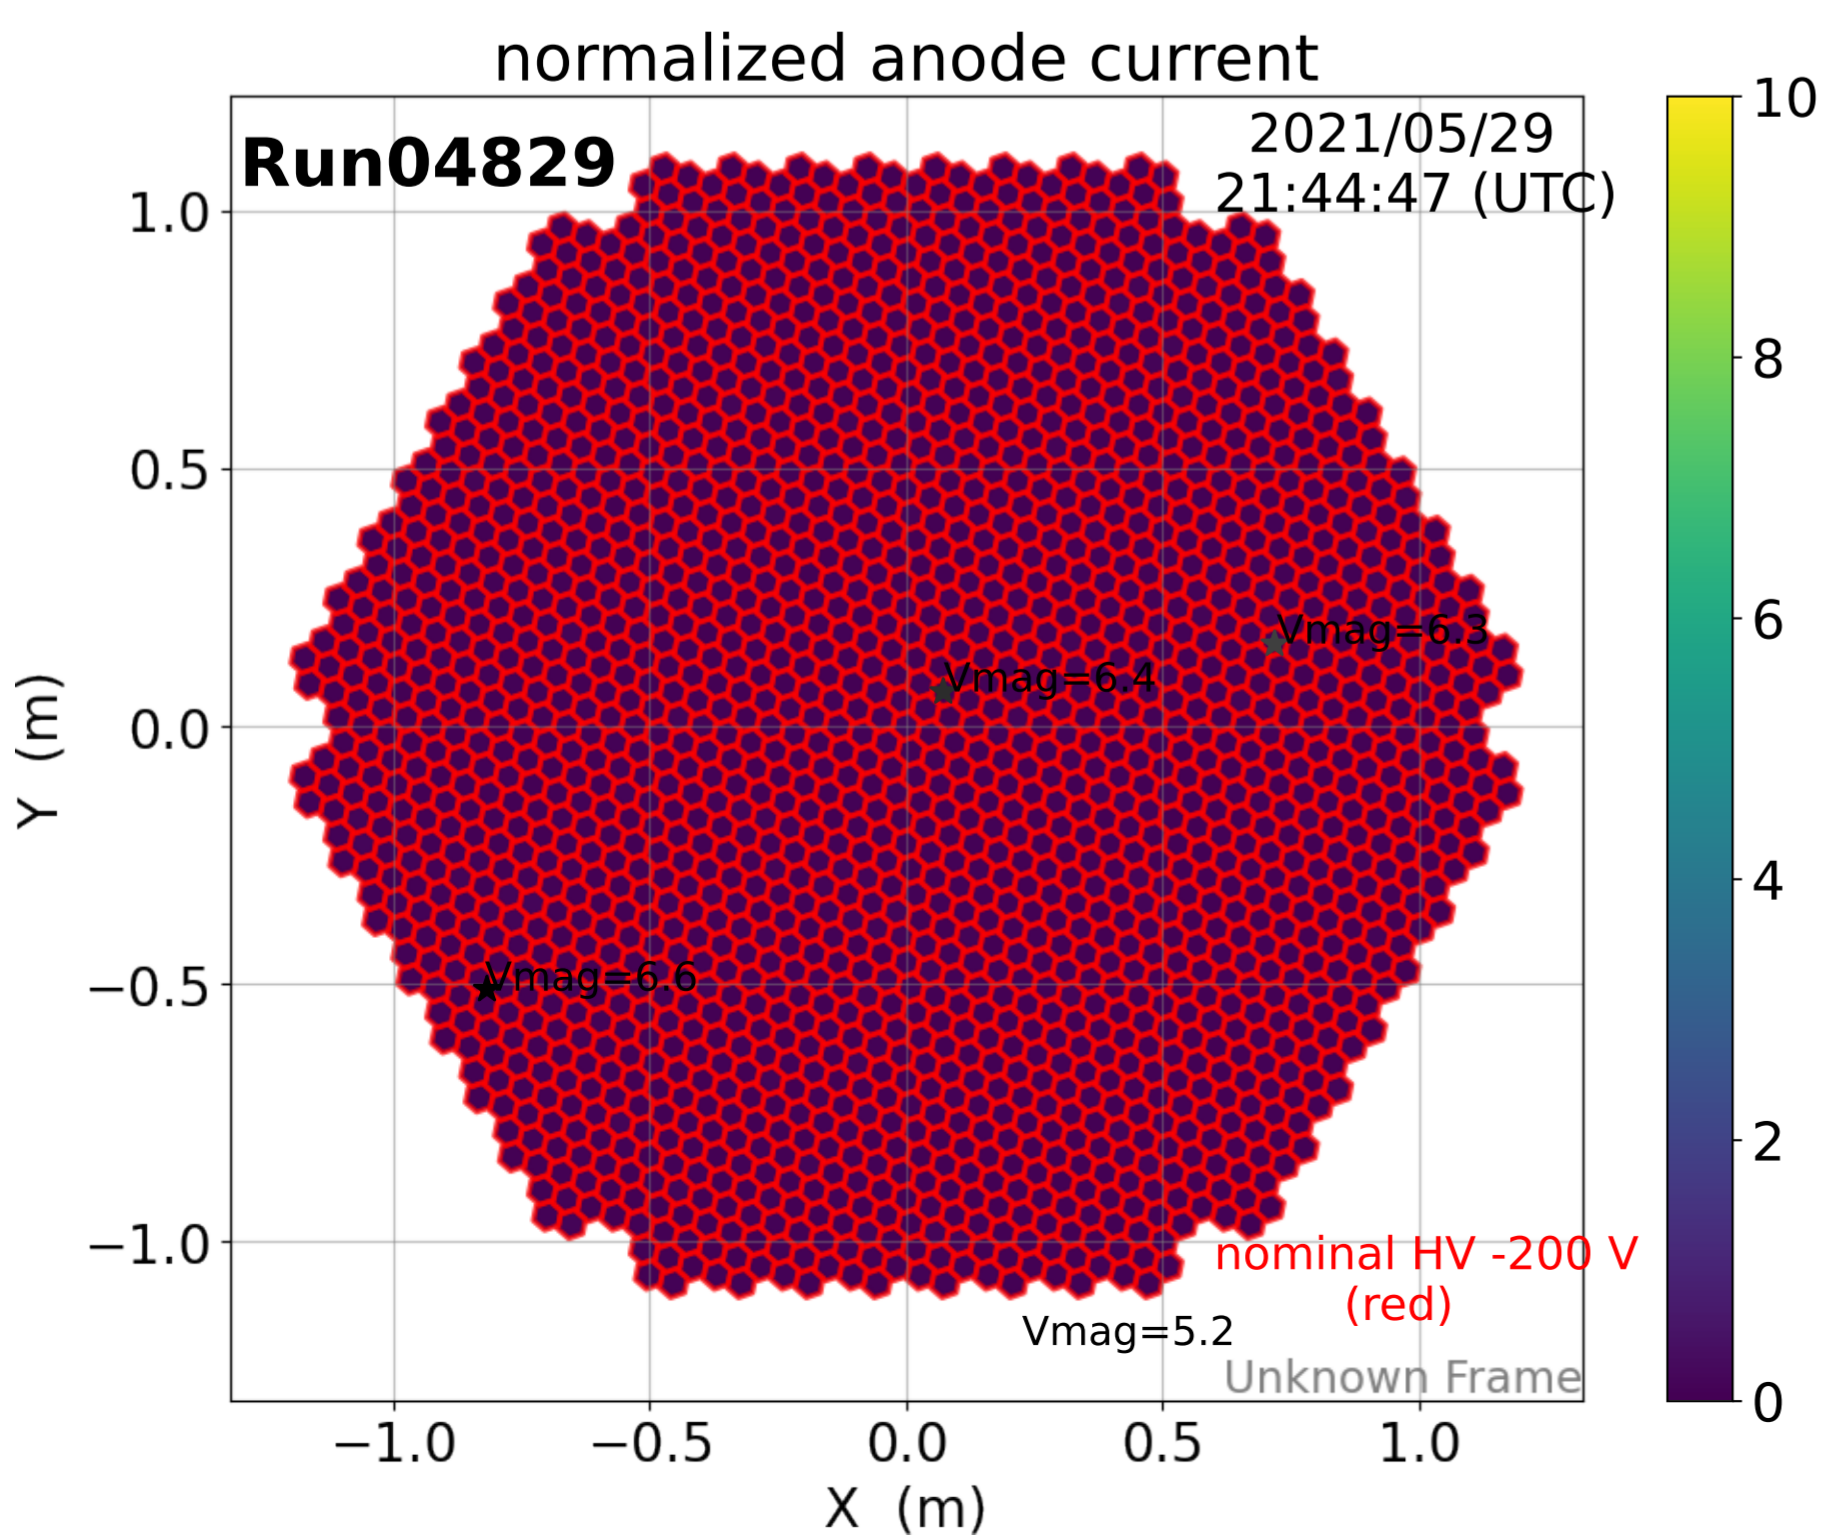

2021-5-29

2021-5-29

2021-5-29

Calibration Box (2021-5-29)

normalized anode current

L1 local rate [Hz]

normalized anode current

L1 local rate [Hz]