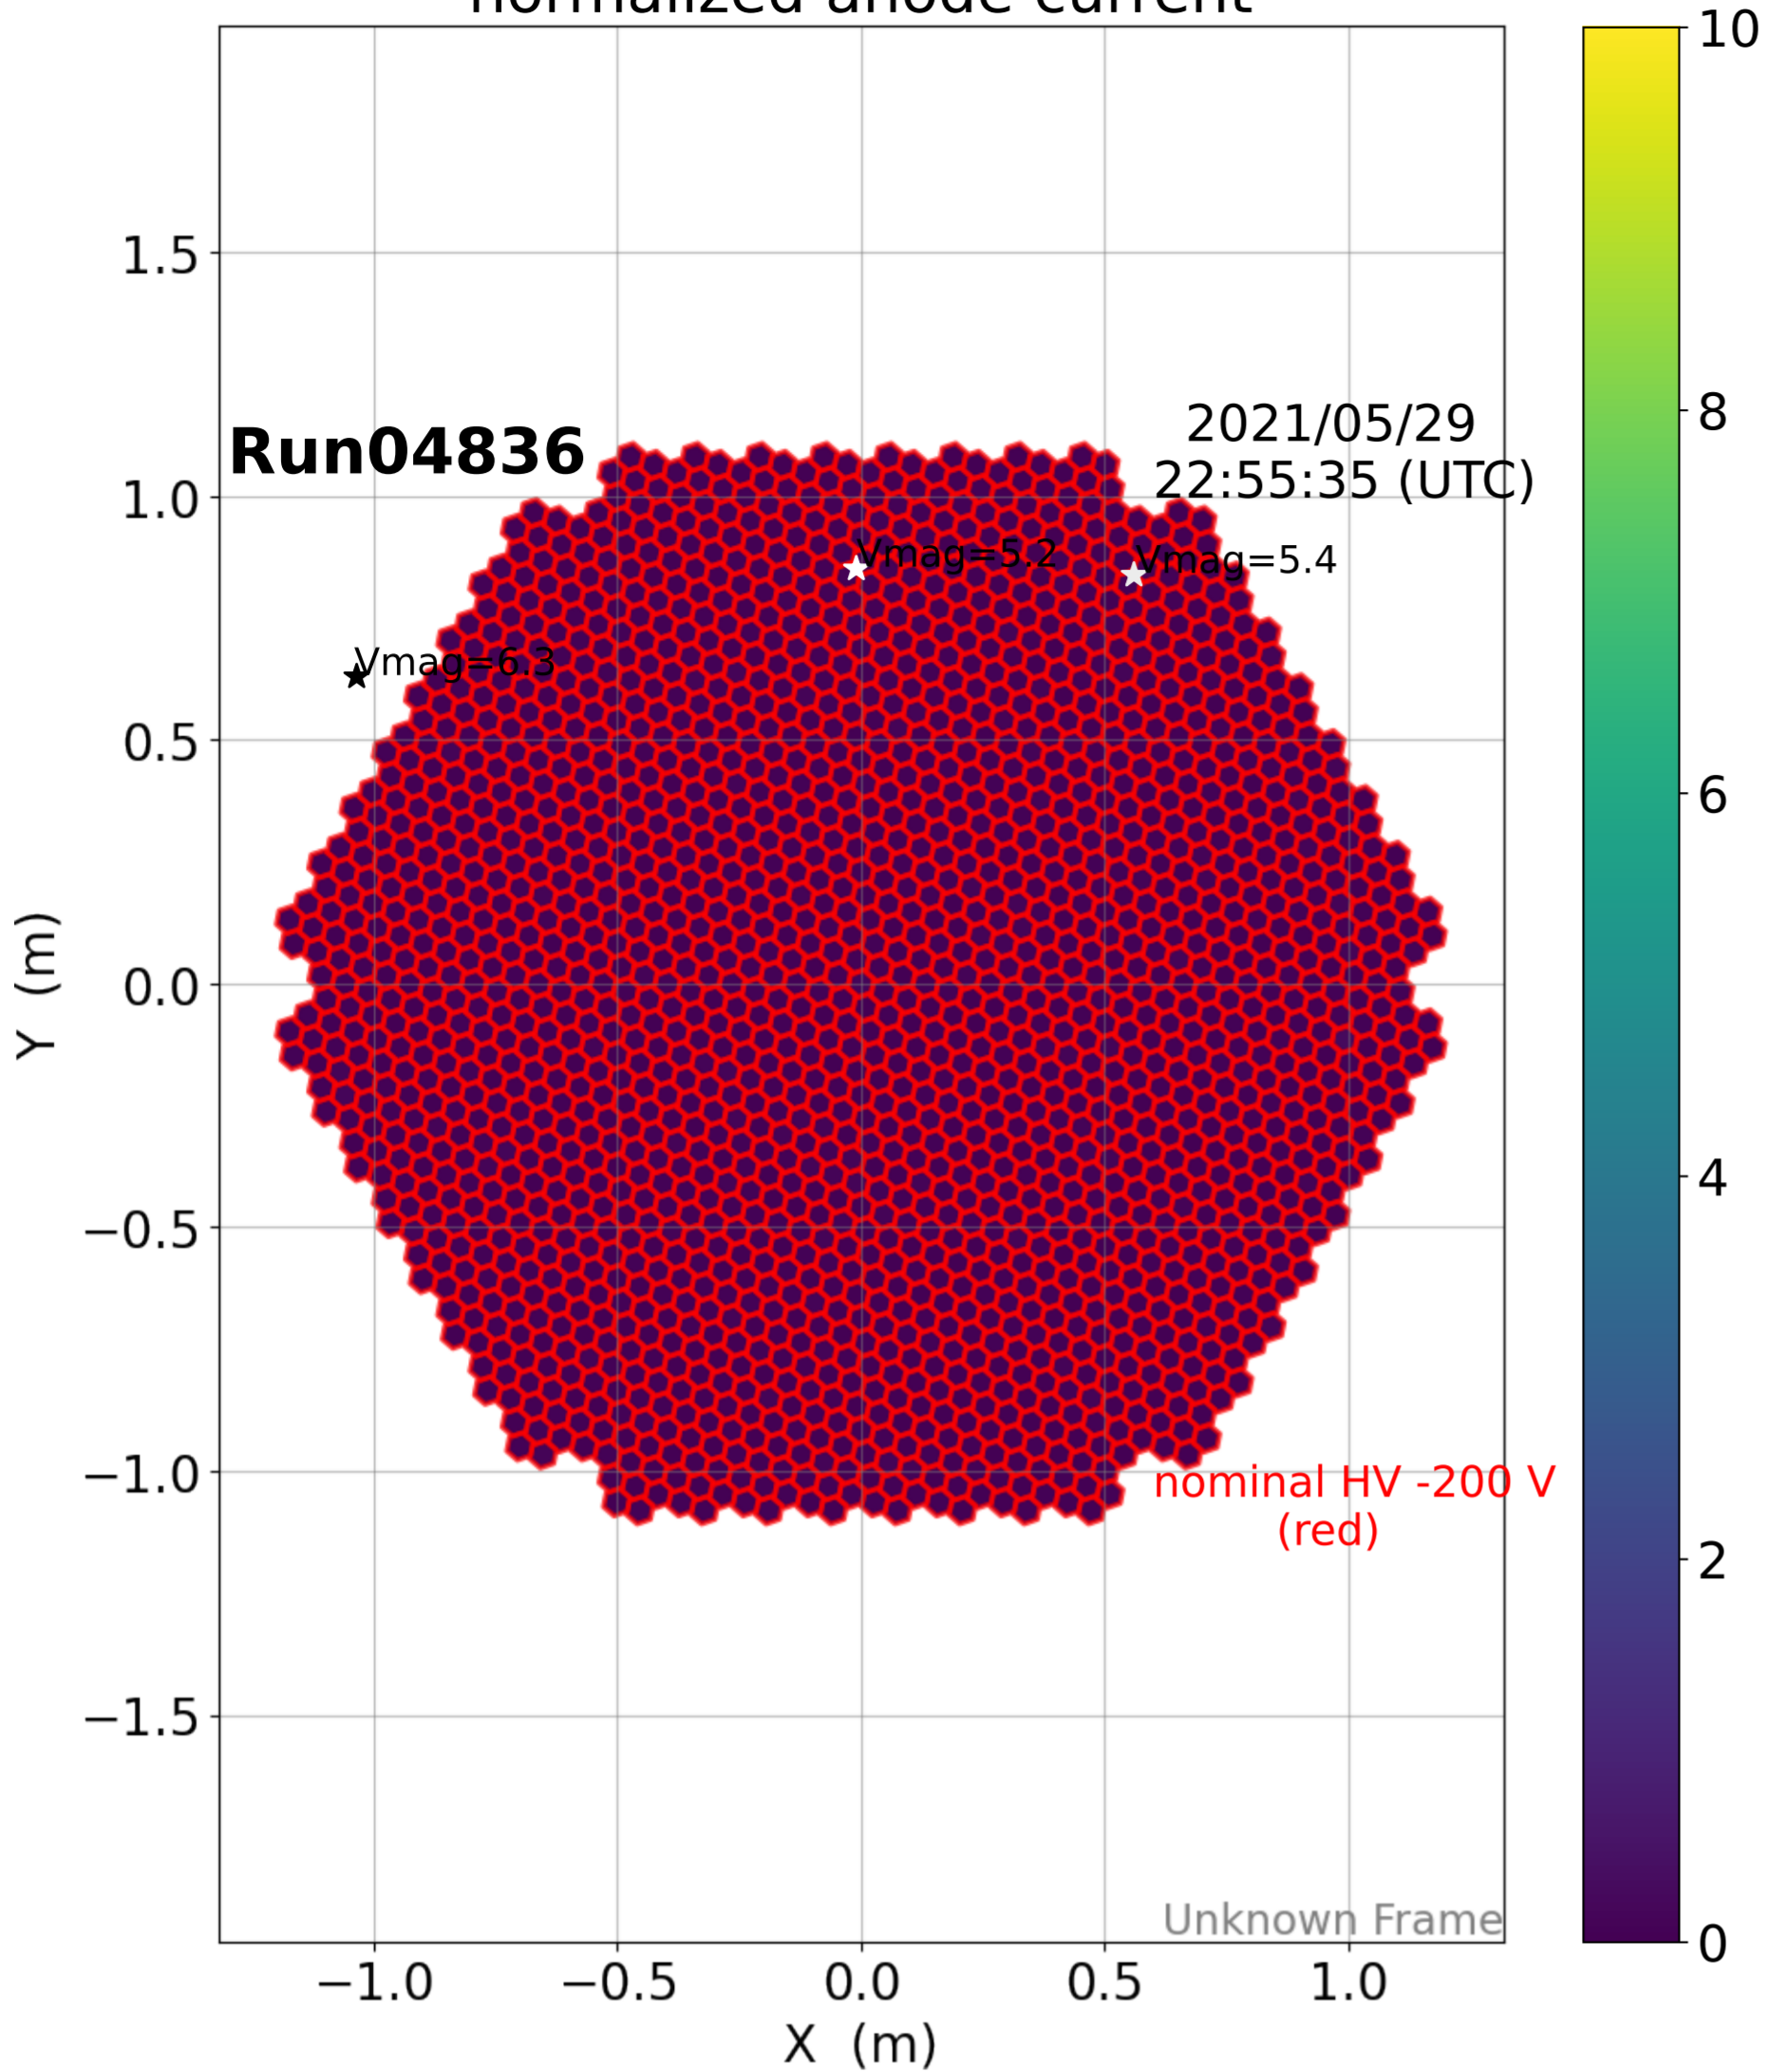

2021-5-29

2021-5-29

2021-5-29

Calibration Box (2021-5-29)

normalized anode current

L1 local rate [Hz]

normalized anode current

L1 local rate [Hz]