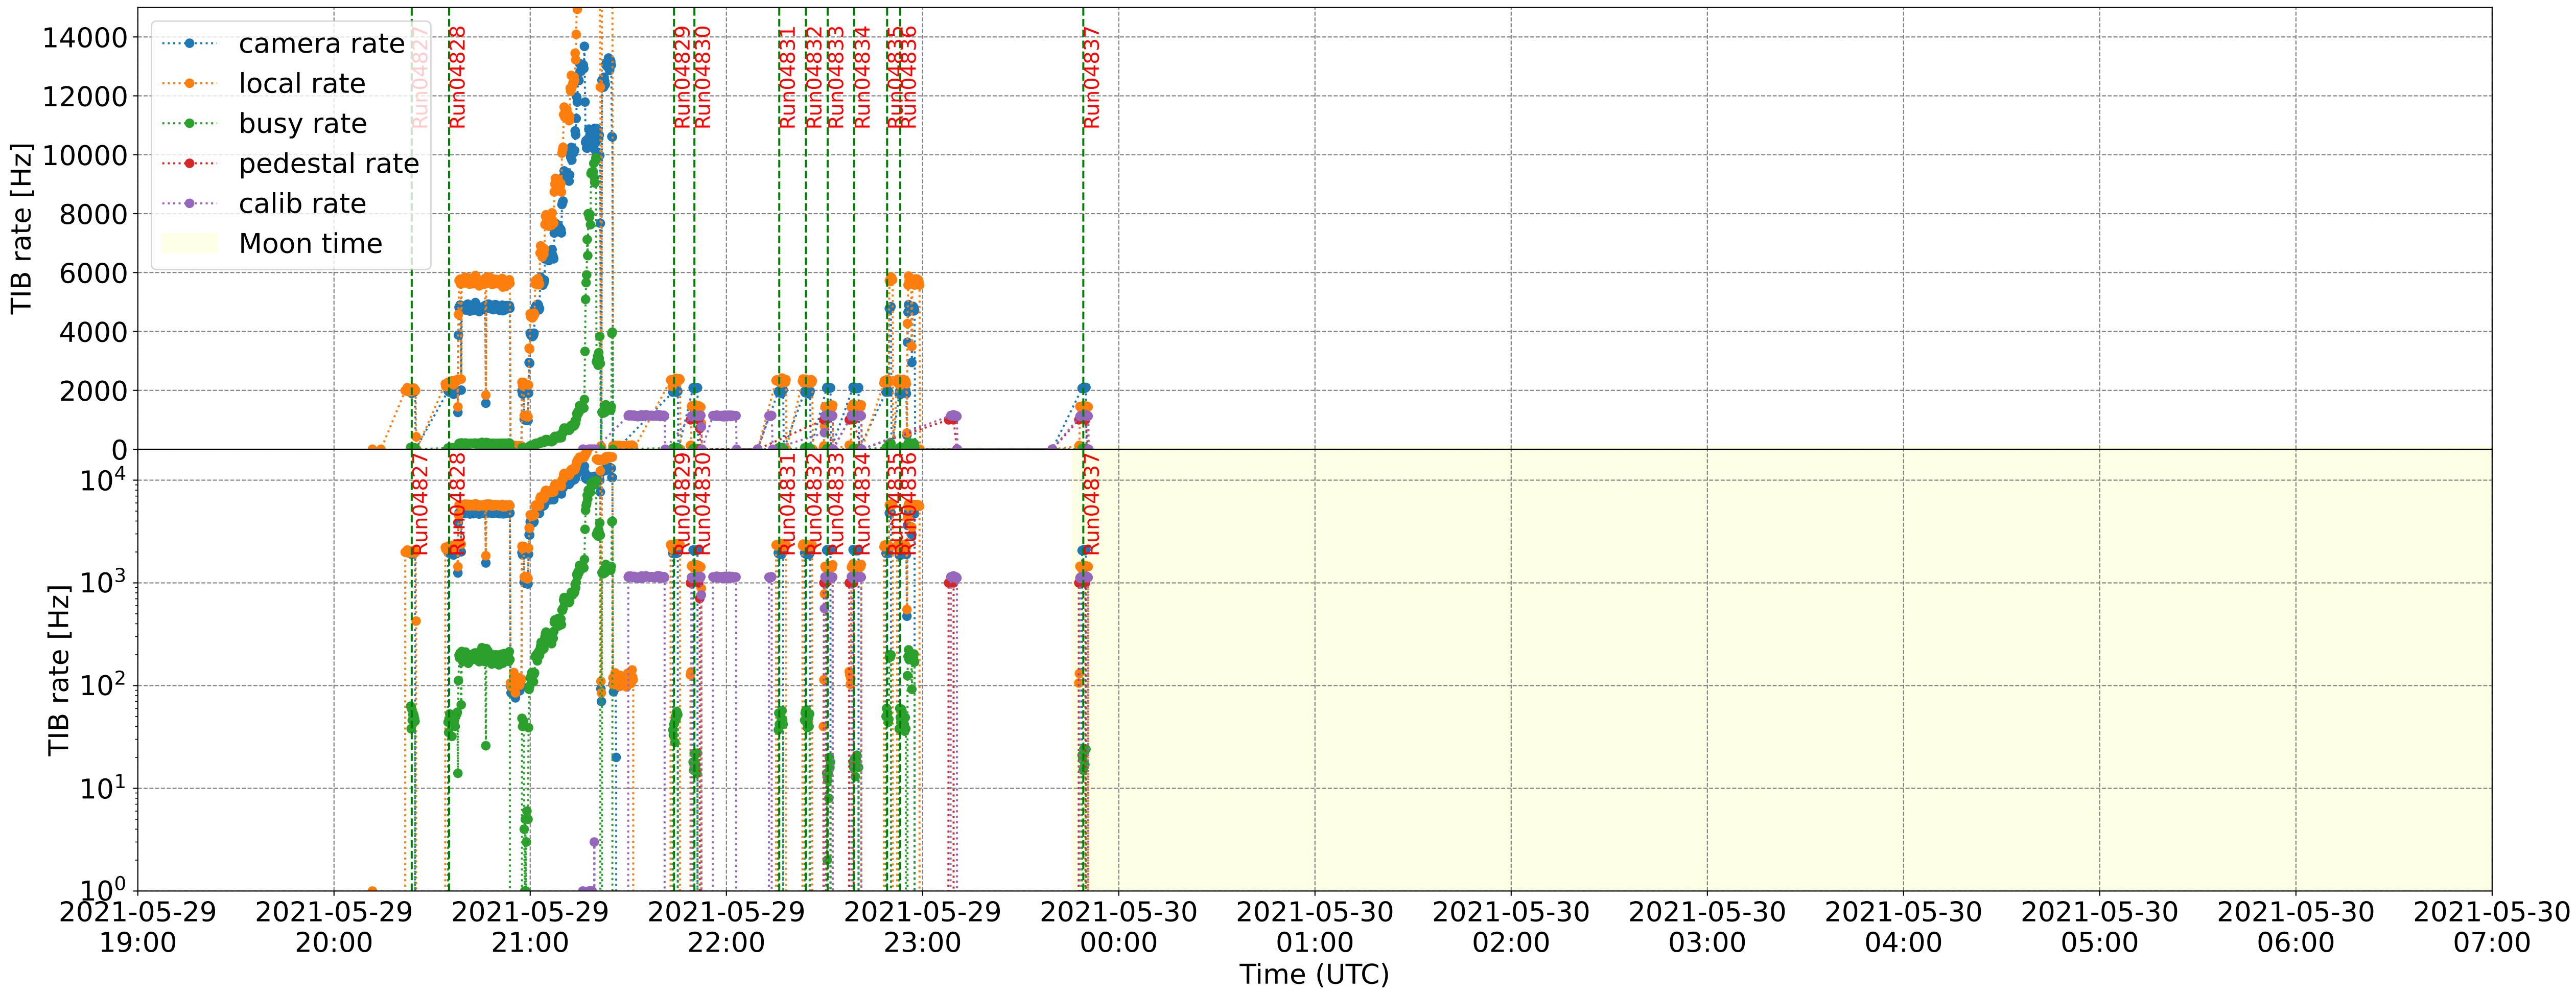

2021-5-29

2021-5-29

2021-5-29

Calibration Box (2021-5-29)

normalized anode current

L1 local rate [Hz]

normalized anode current

L1 local rate [Hz]