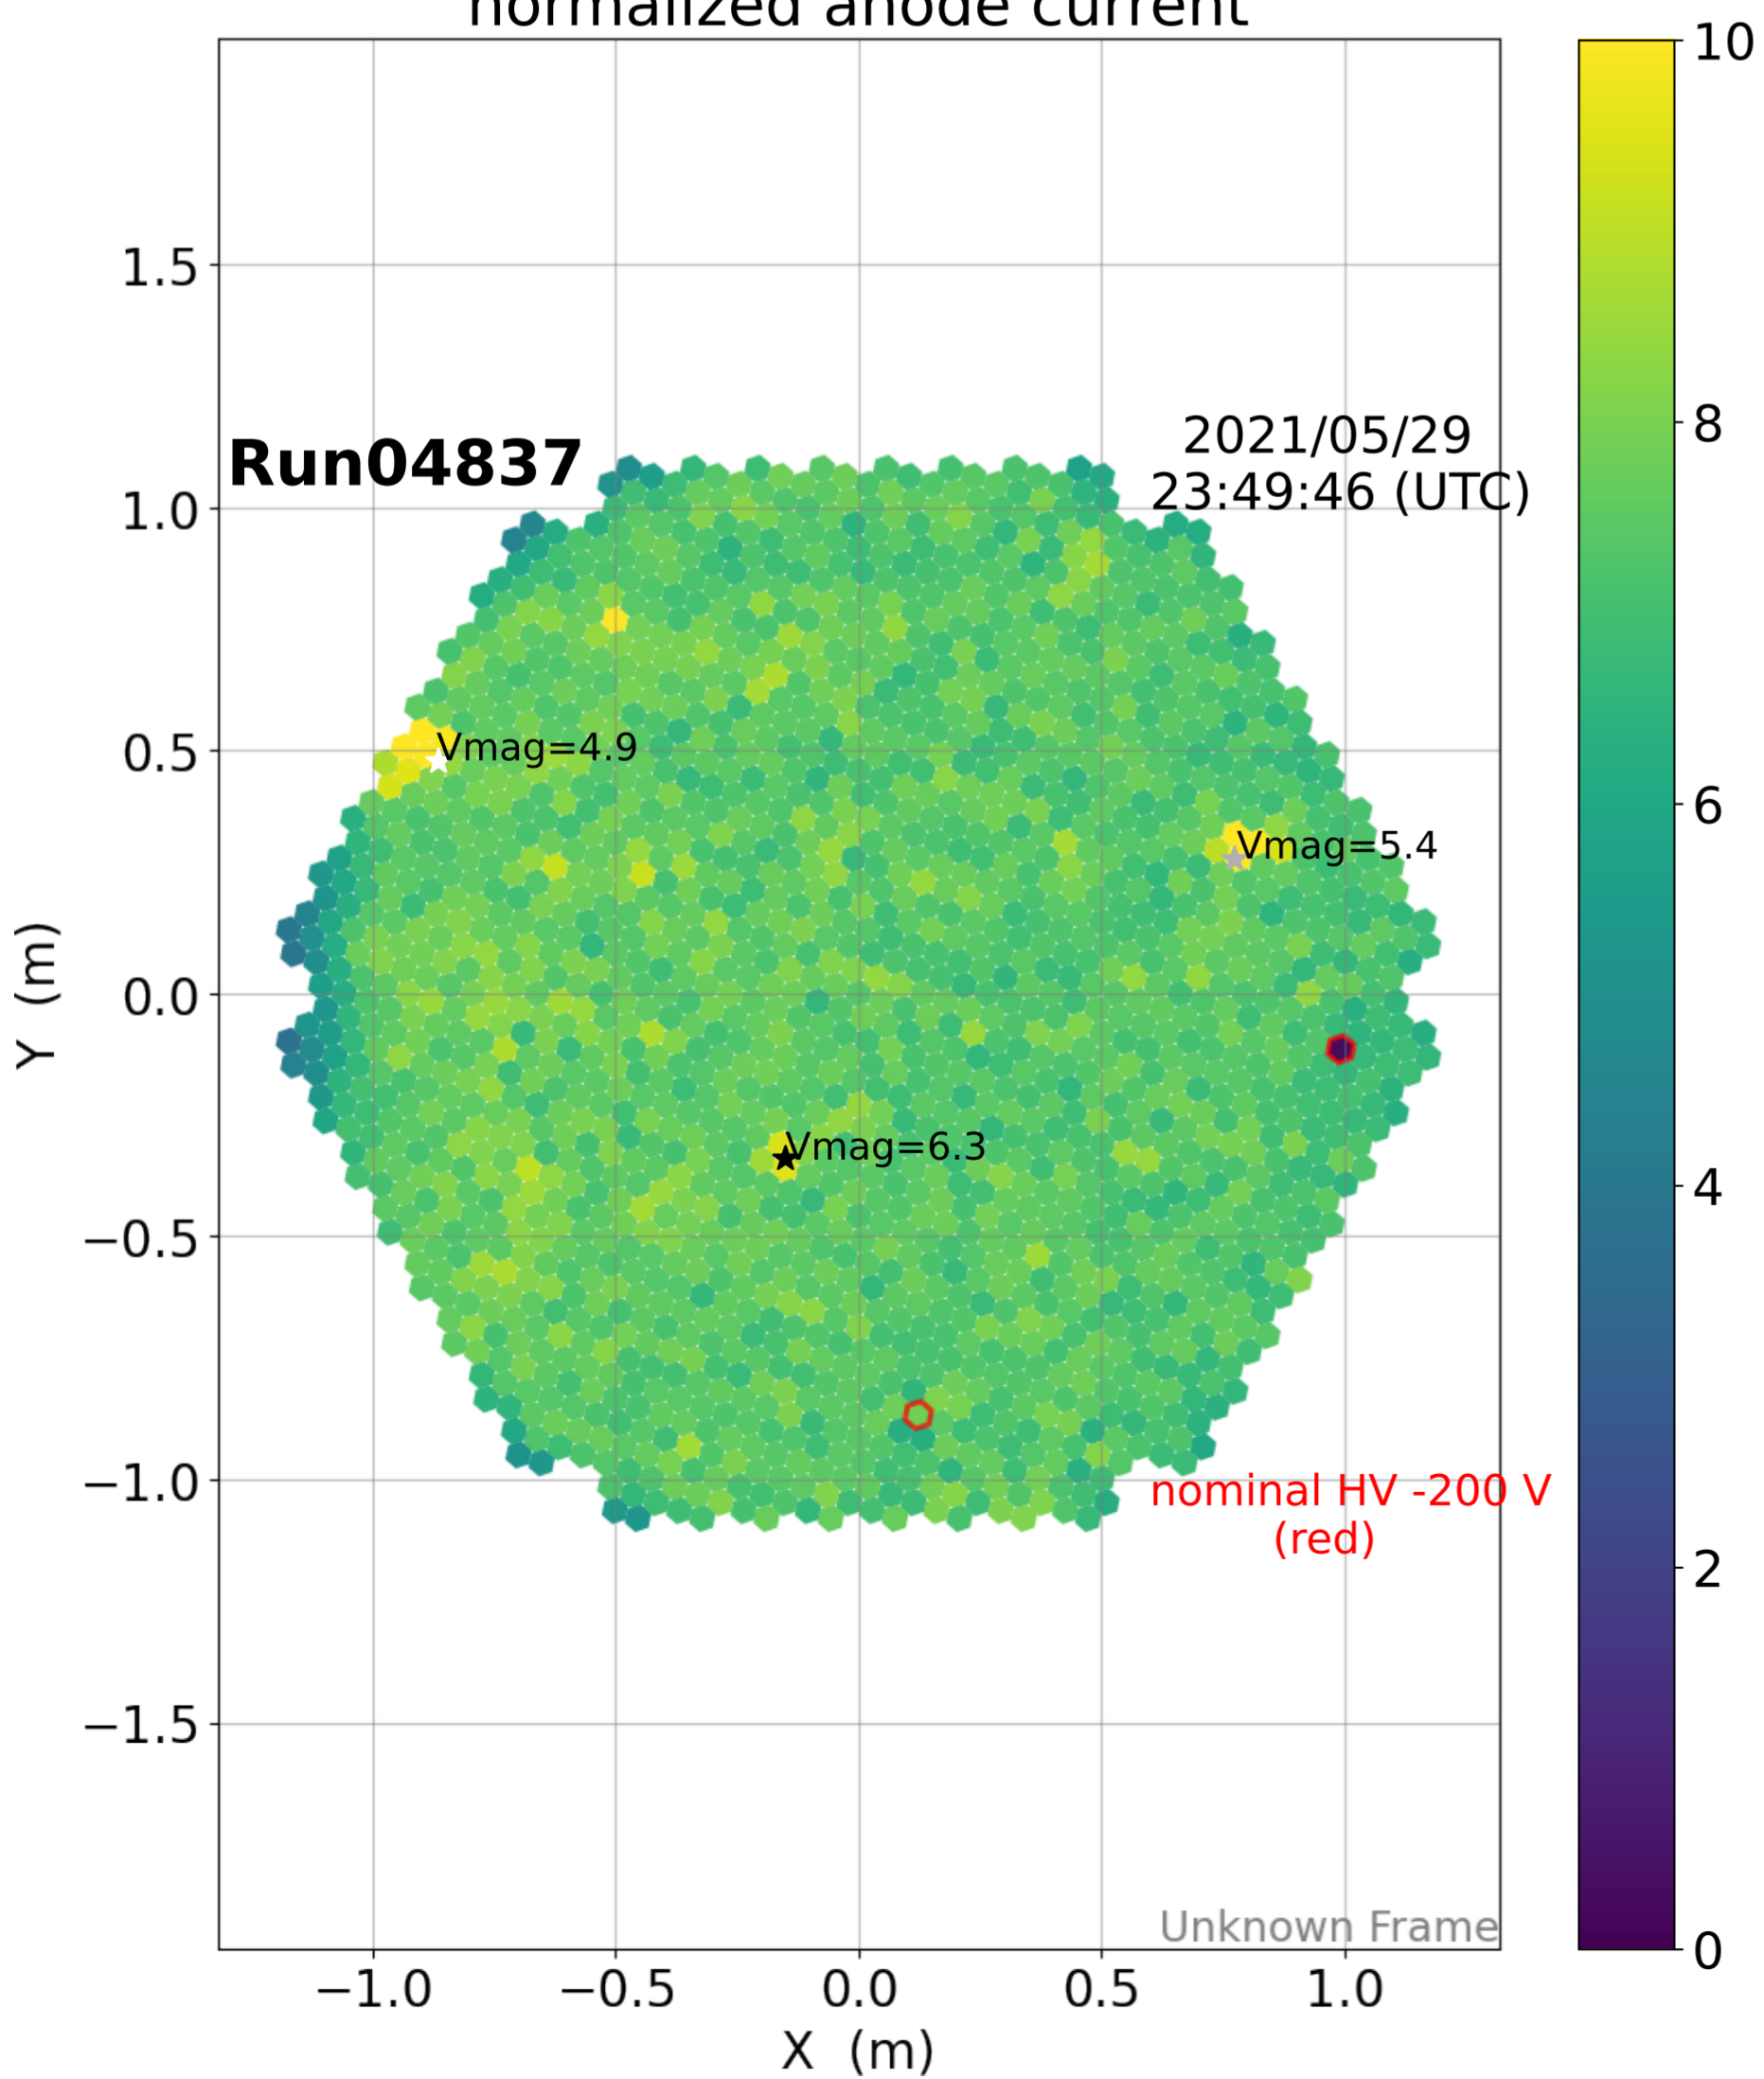

2021-5-29

2021-5-29

2021-5-29

Calibration Box (2021-5-29)

normalized anode current

L1 local rate [Hz]

normalized anode current

L1 local rate [Hz]