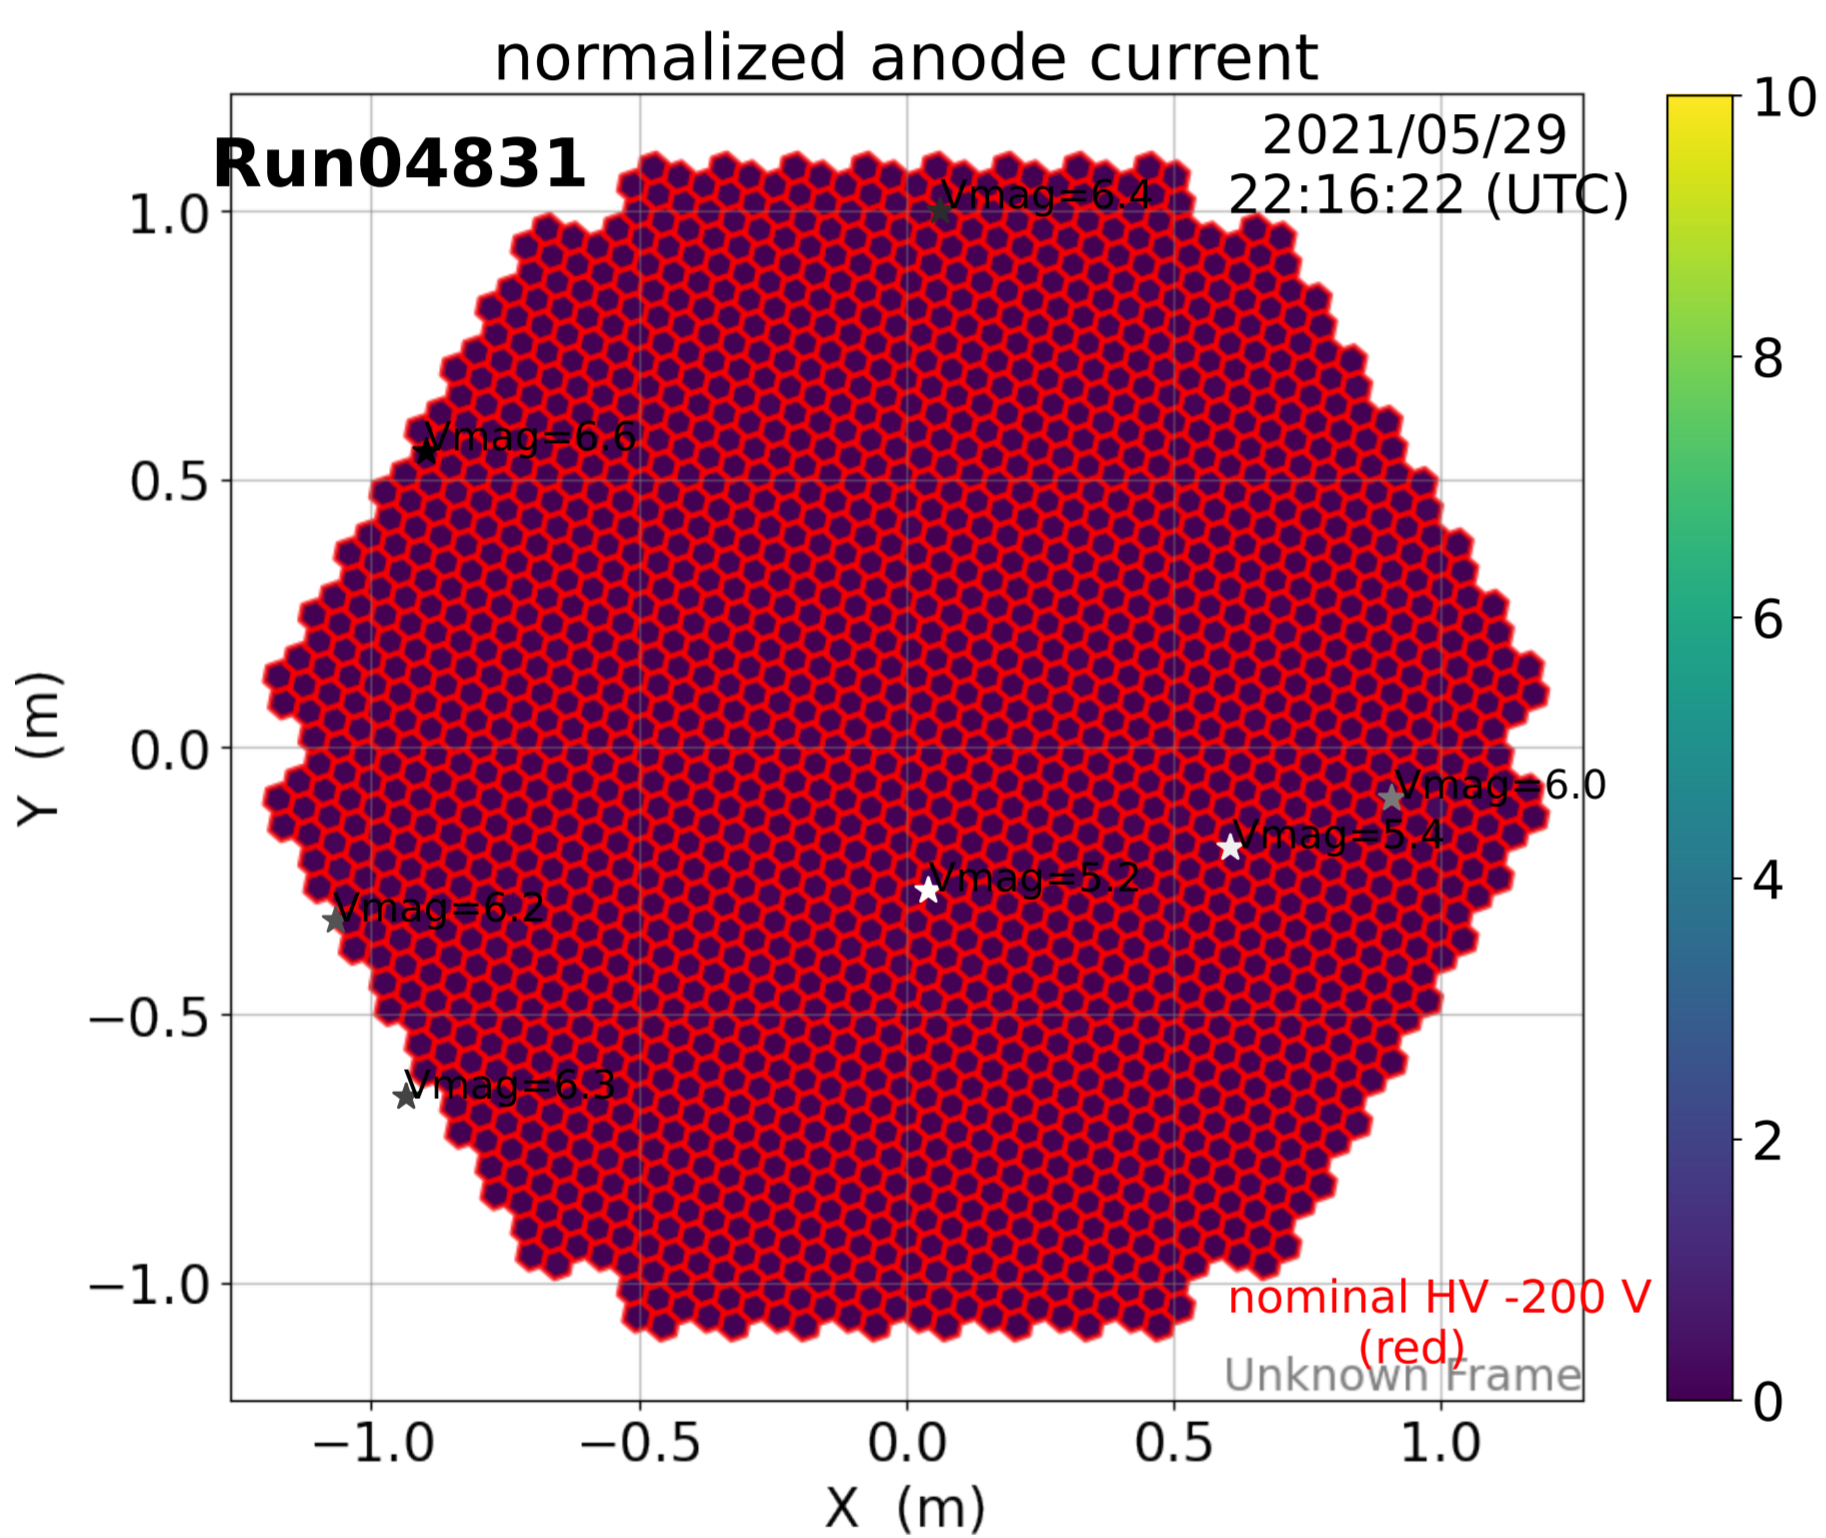

2021-5-29

2021-5-29

2021-5-29

Calibration Box (2021-5-29)

normalized anode current

L1 local rate [Hz]

normalized anode current

L1 local rate [Hz]