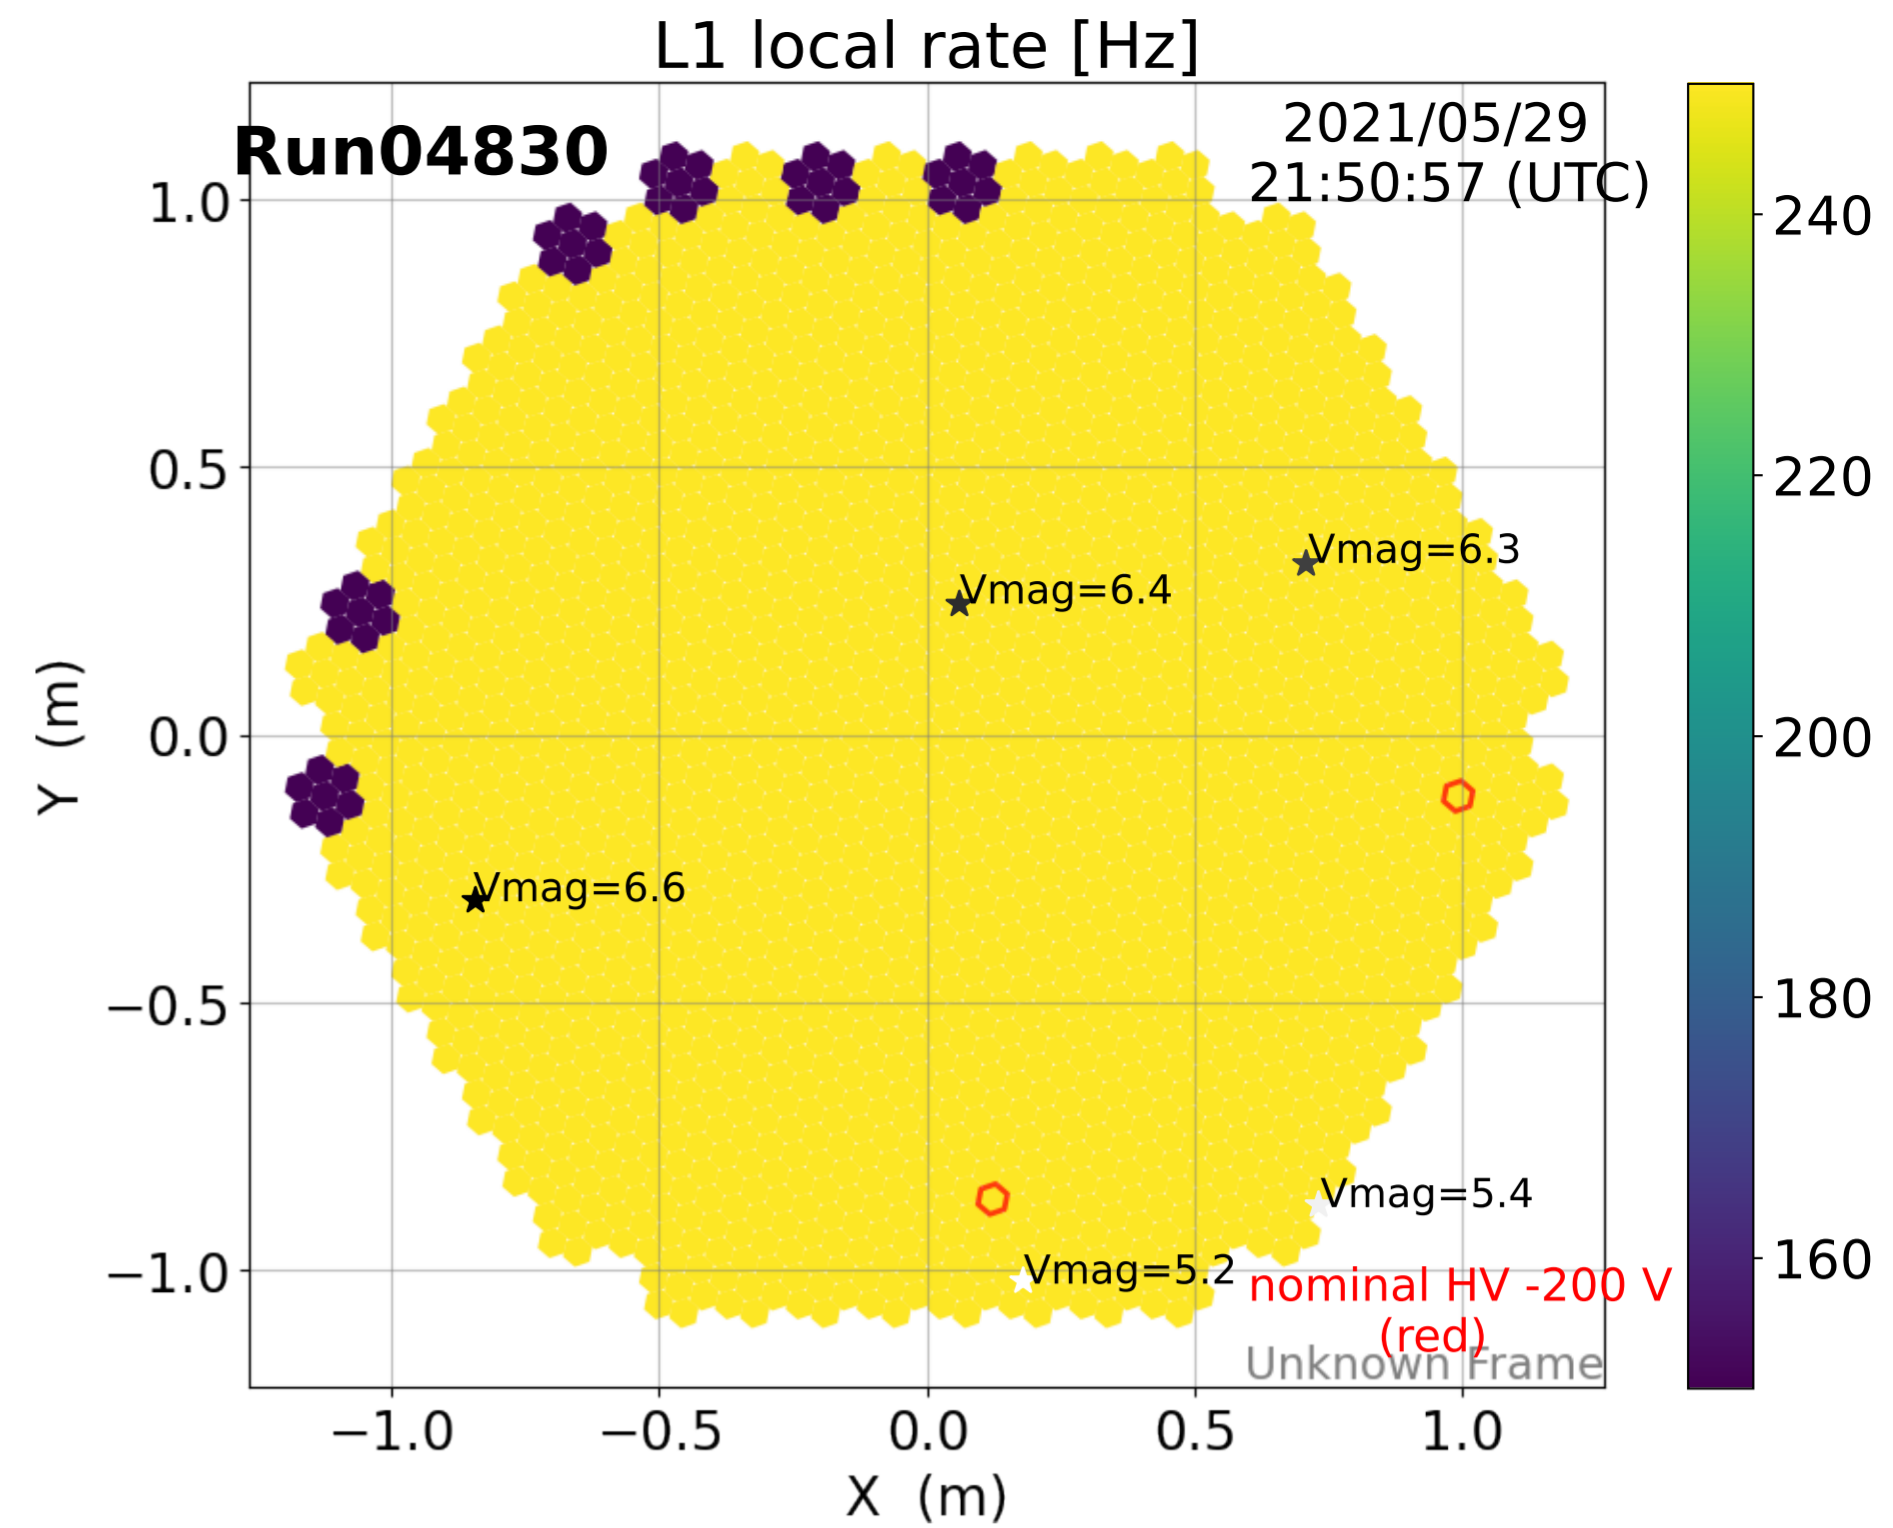

2021-5-29

2021-5-29

2021-5-29

Calibration Box (2021-5-29)

normalized anode current

L1 local rate [Hz]

normalized anode current

L1 local rate [Hz]