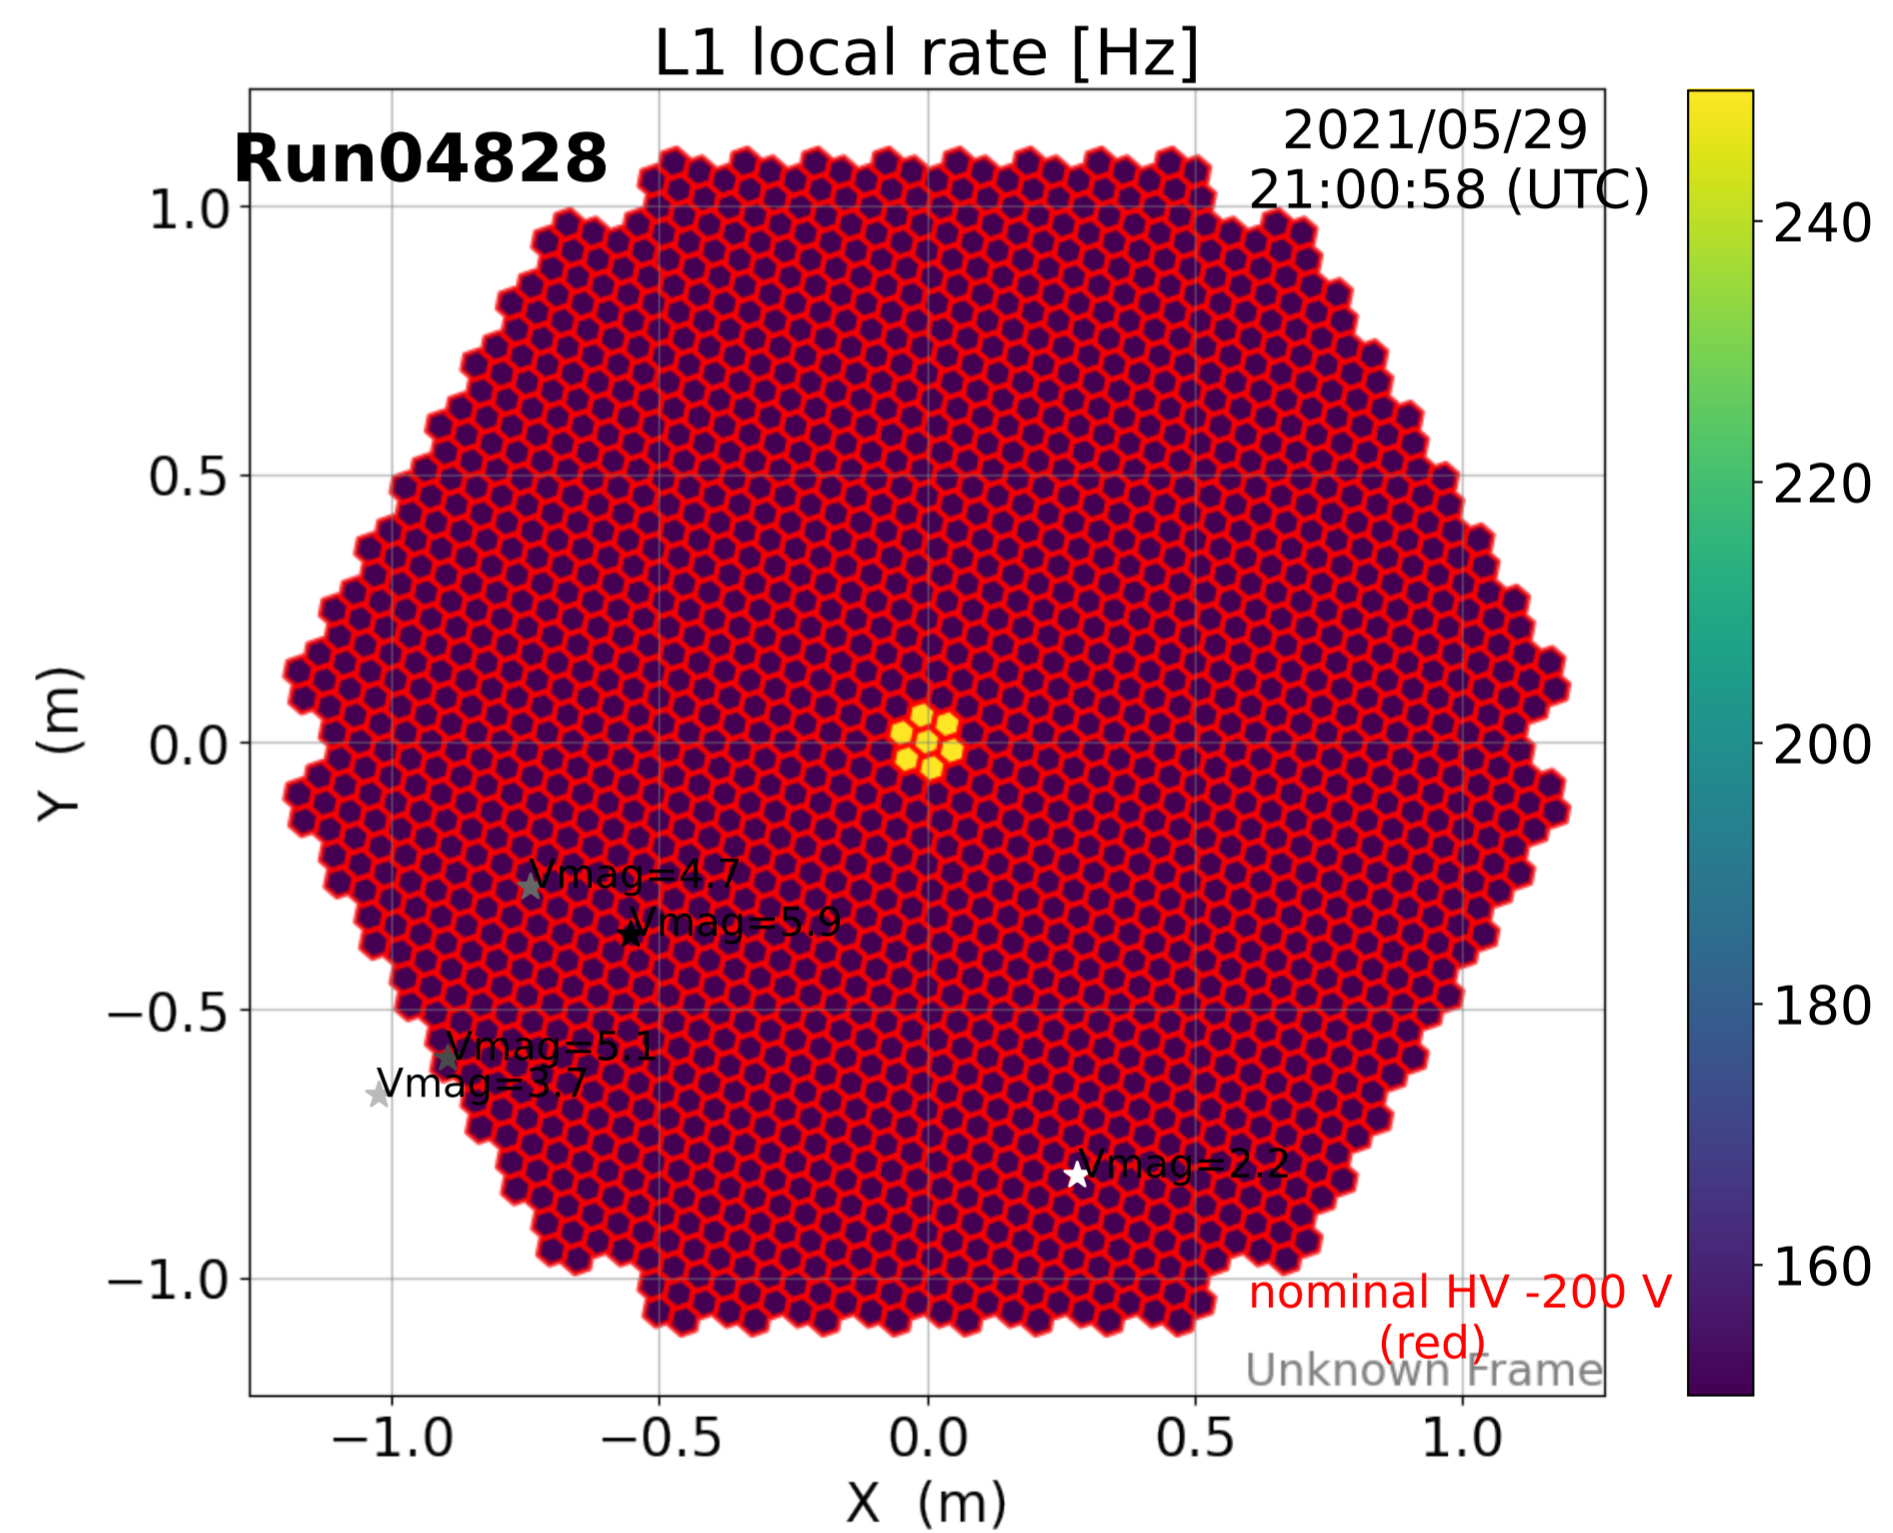

2021-5-29

2021-5-29

2021-5-29

Calibration Box (2021-5-29)

normalized anode current

L1 local rate [Hz]

normalized anode current

L1 local rate [Hz]