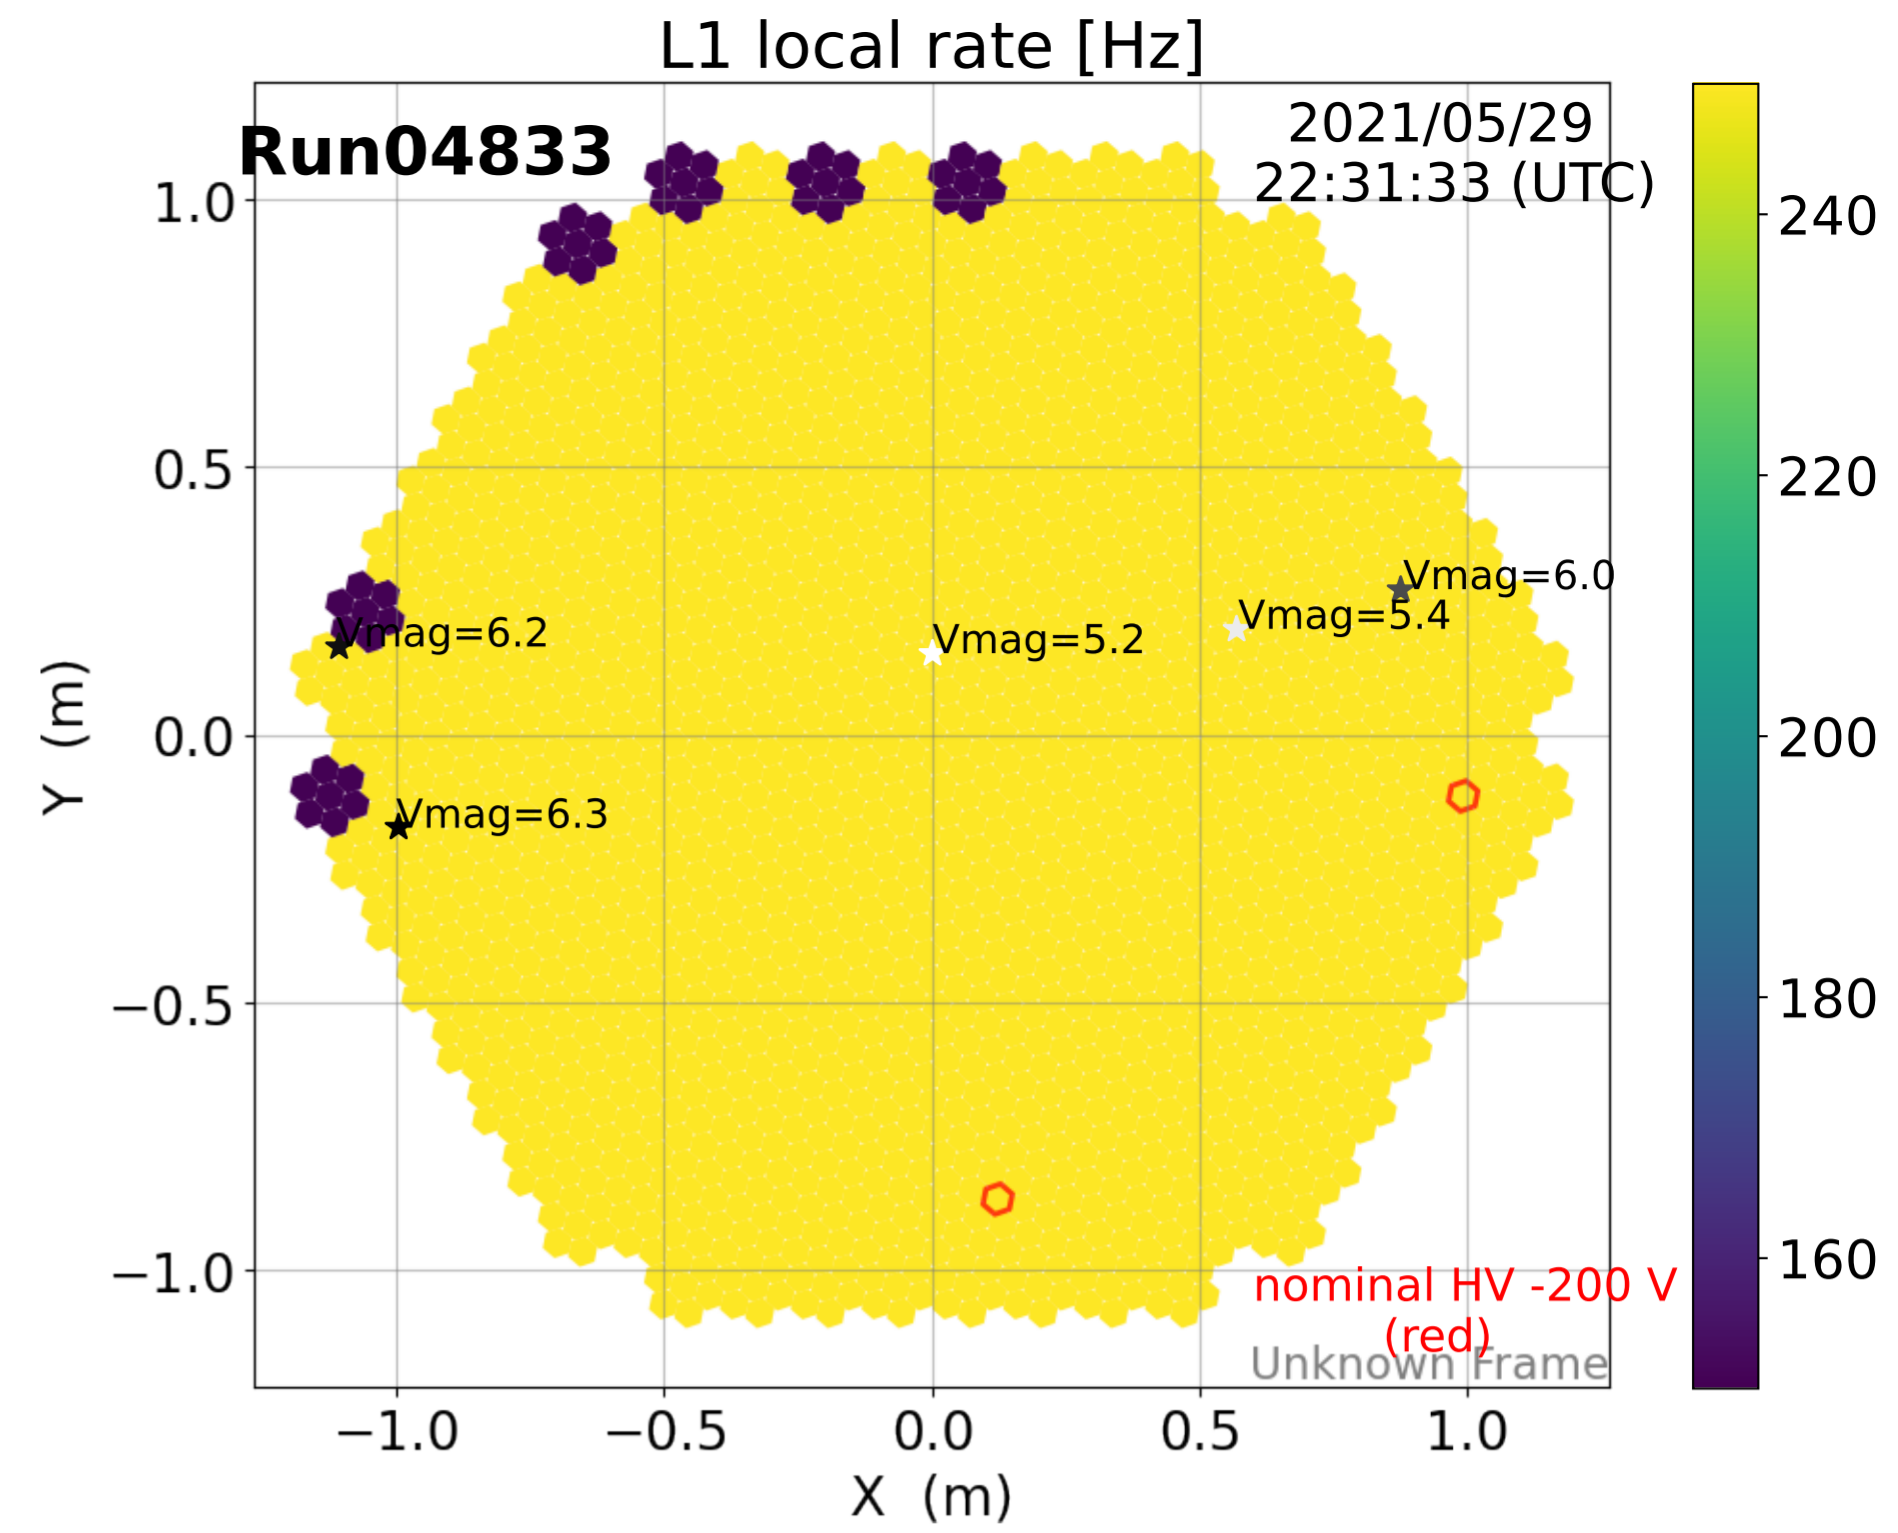

2021-5-29

2021-5-29

2021-5-29

Calibration Box (2021-5-29)

normalized anode current

L1 local rate [Hz]

normalized anode current

L1 local rate [Hz]