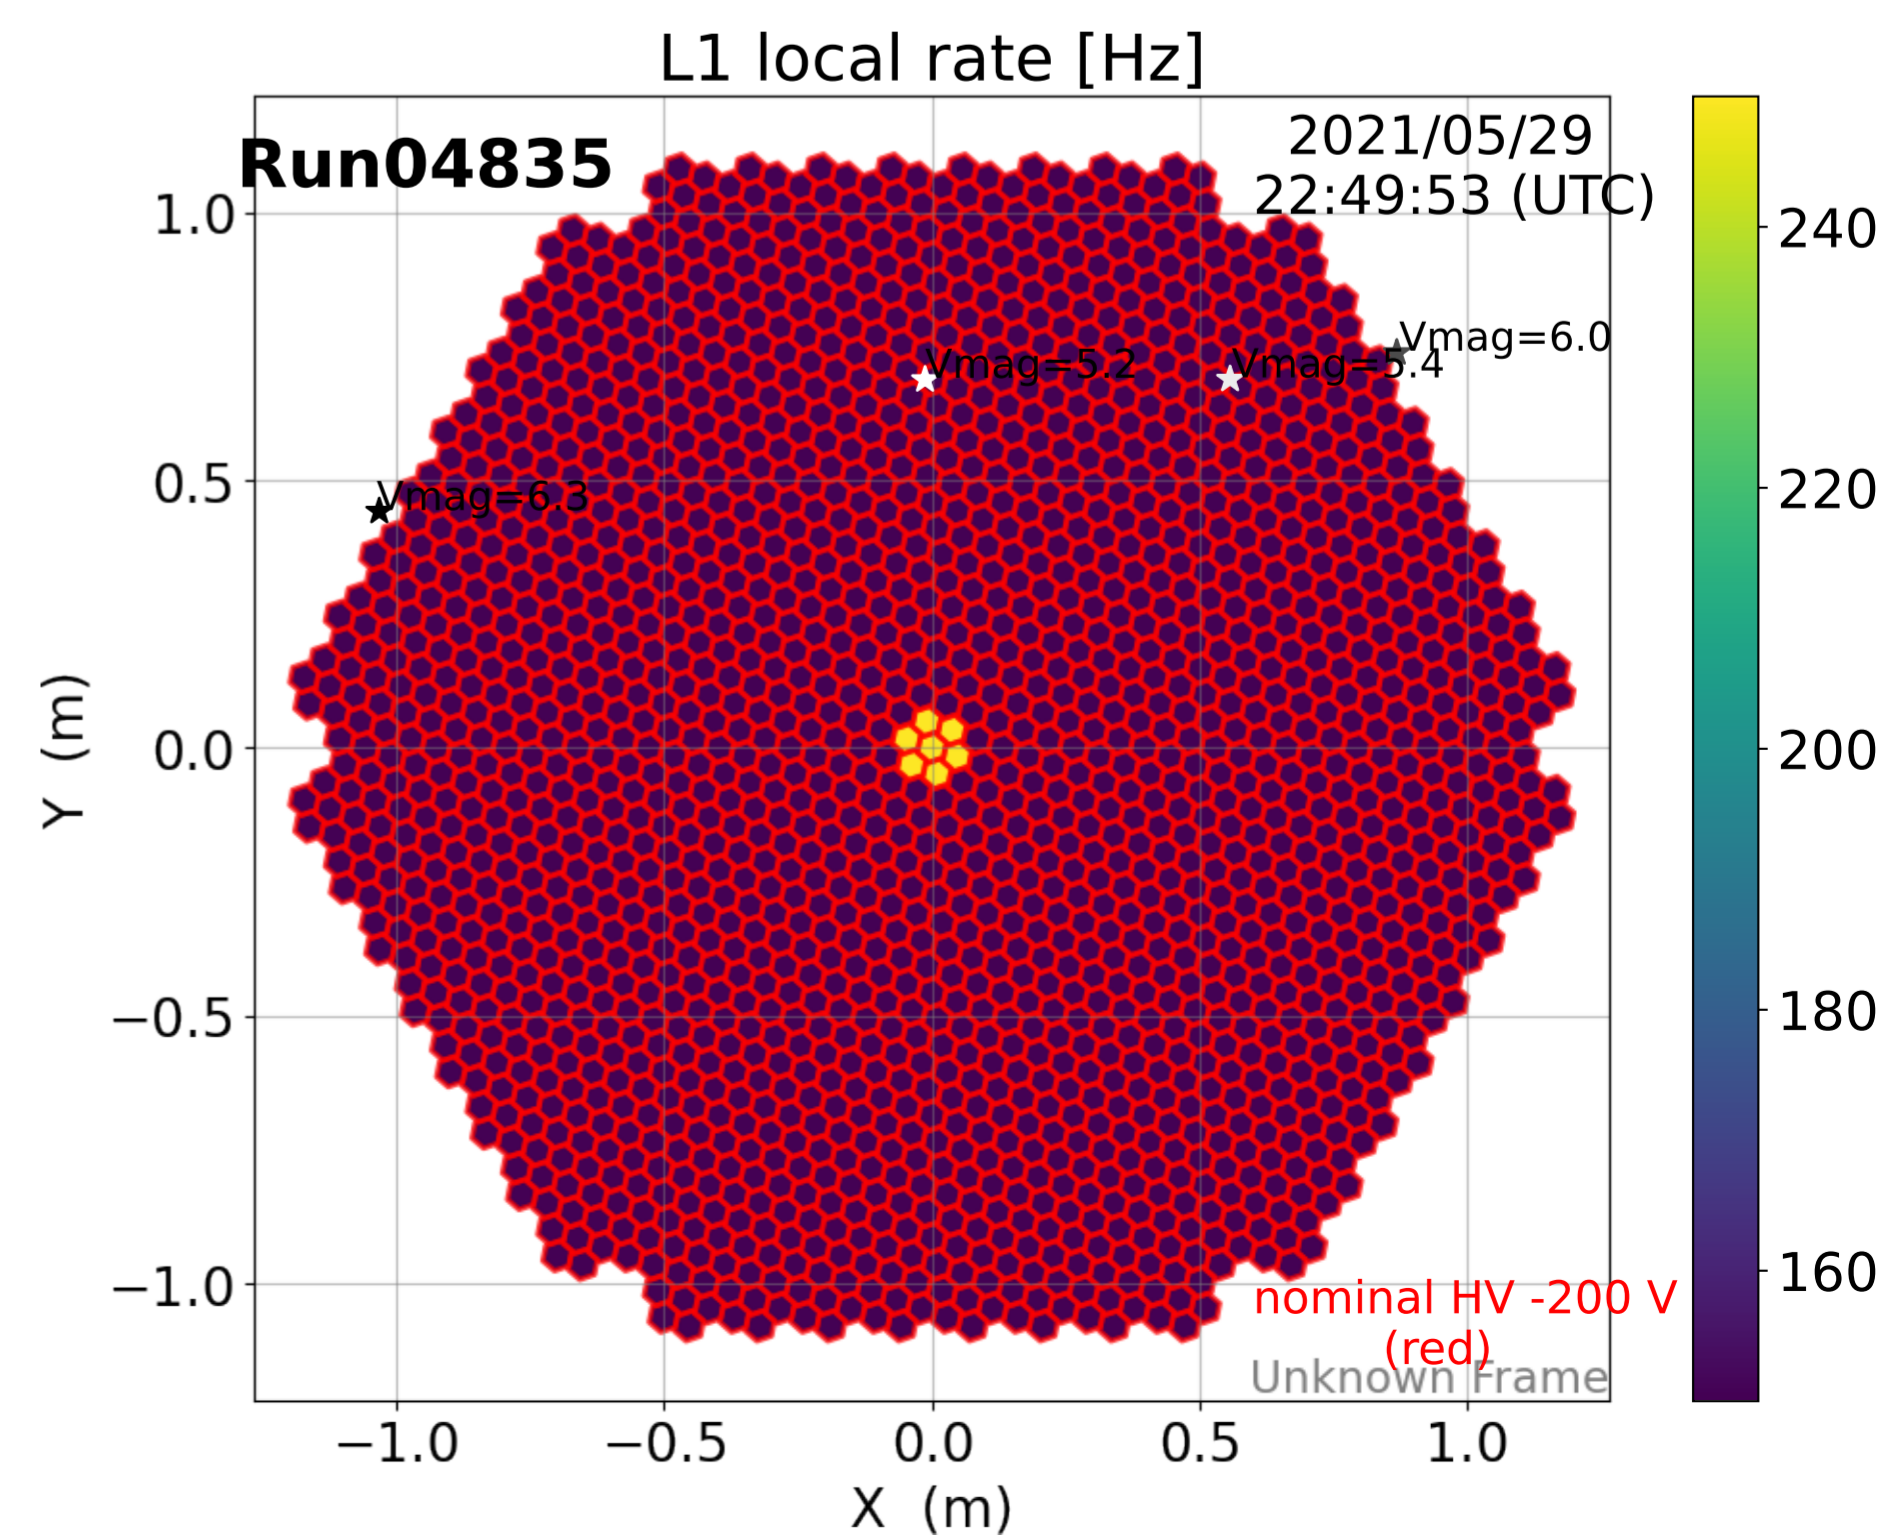

2021-5-29

2021-5-29

2021-5-29

Calibration Box (2021-5-29)

normalized anode current

L1 local rate [Hz]

normalized anode current

L1 local rate [Hz]