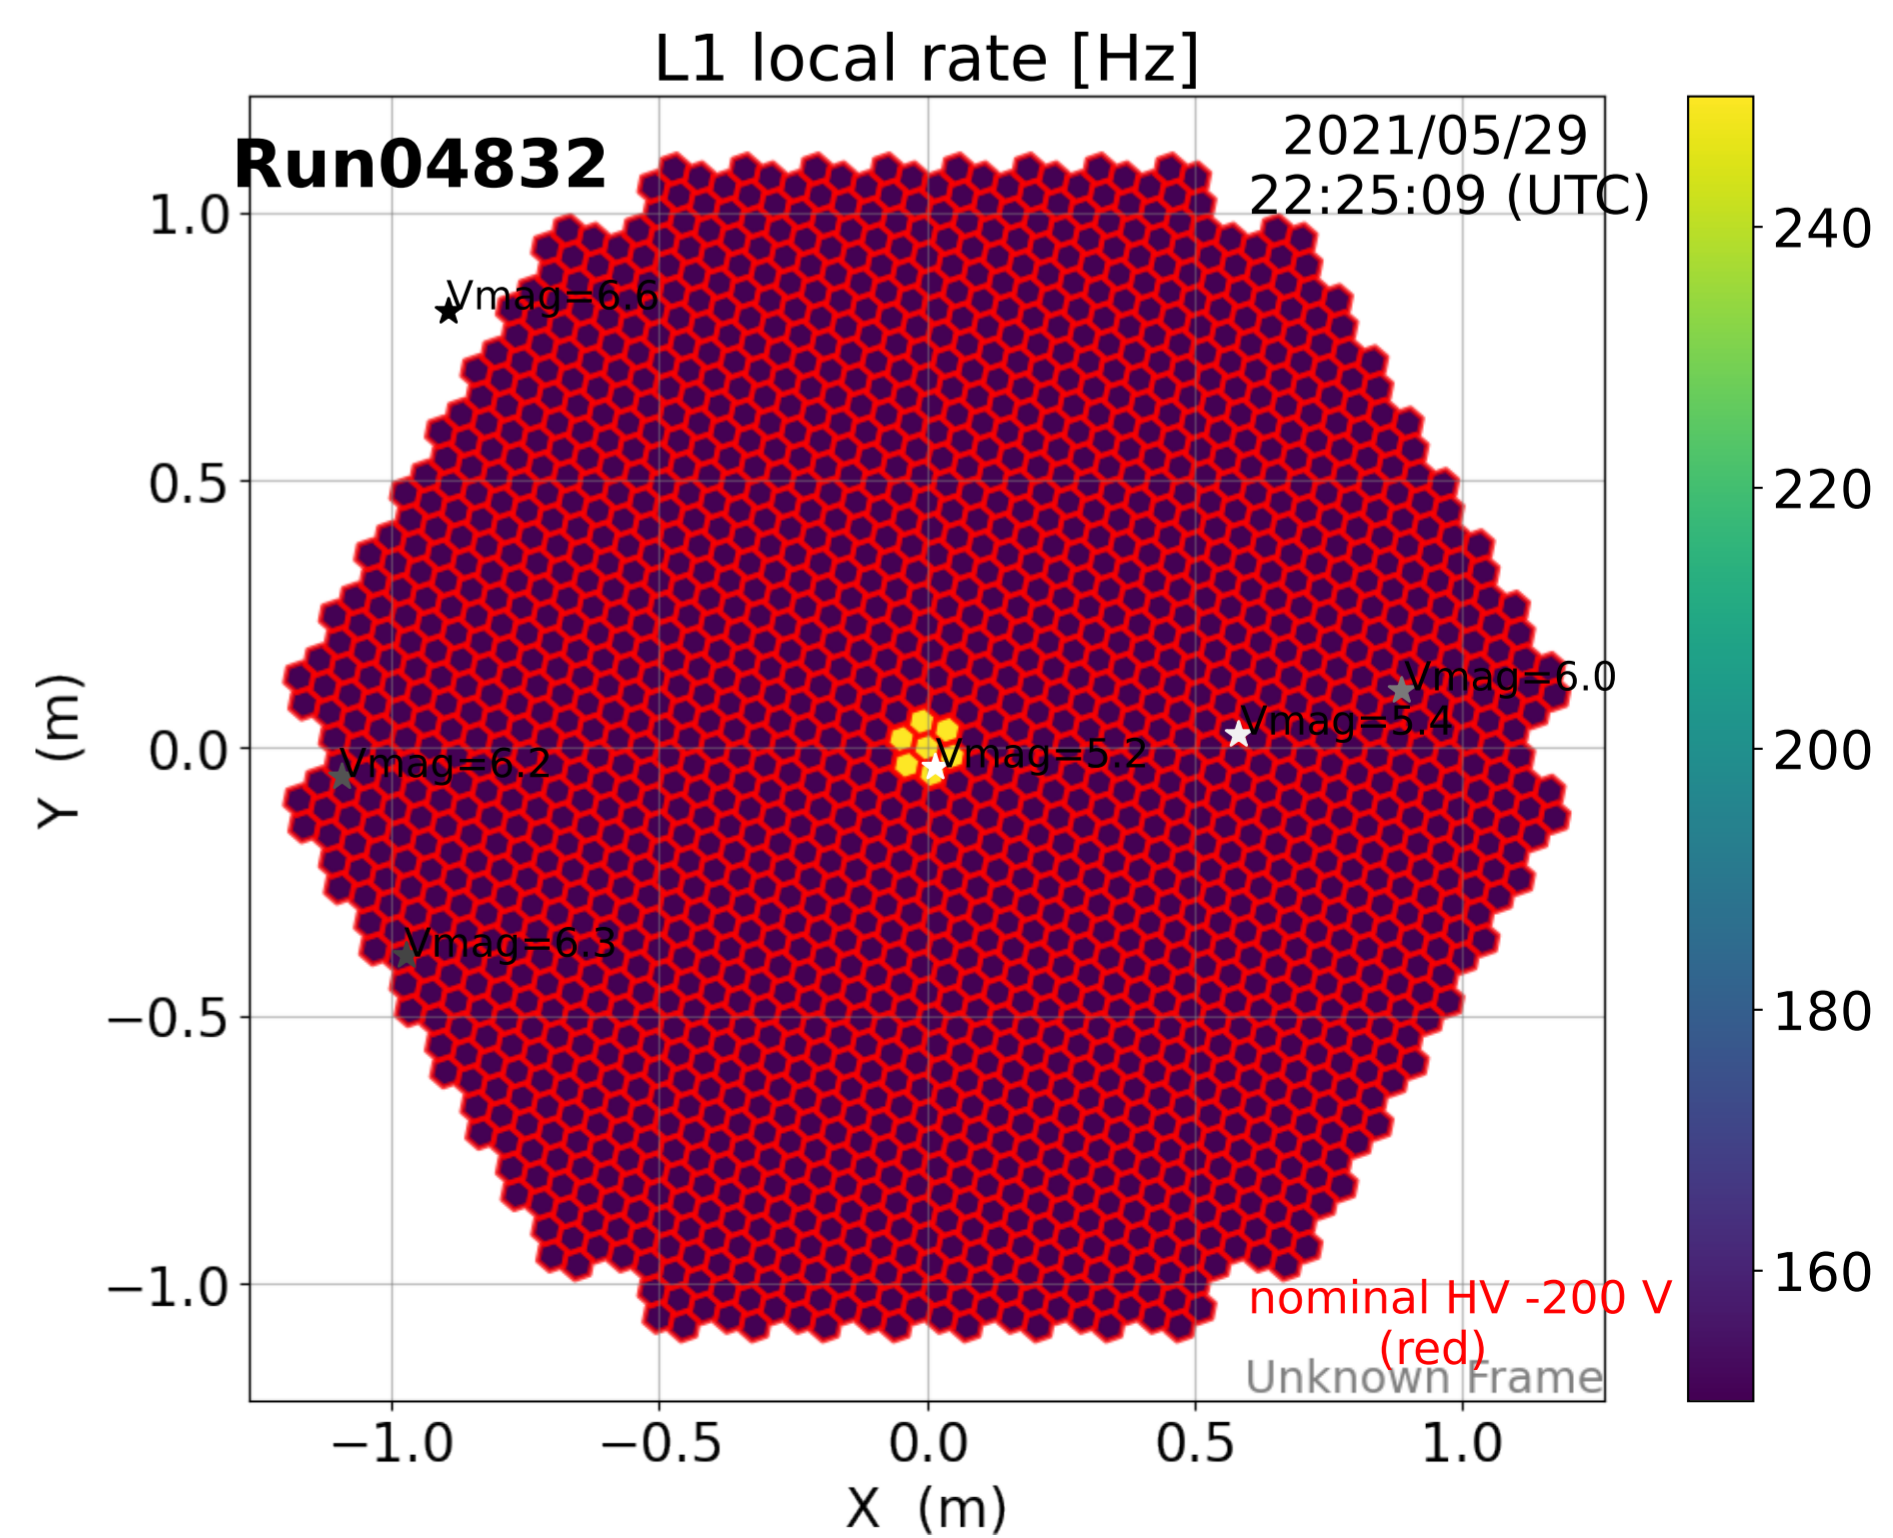

2021-5-29

2021-5-29

2021-5-29

Calibration Box (2021-5-29)

normalized anode current

L1 local rate [Hz]

normalized anode current

L1 local rate [Hz]