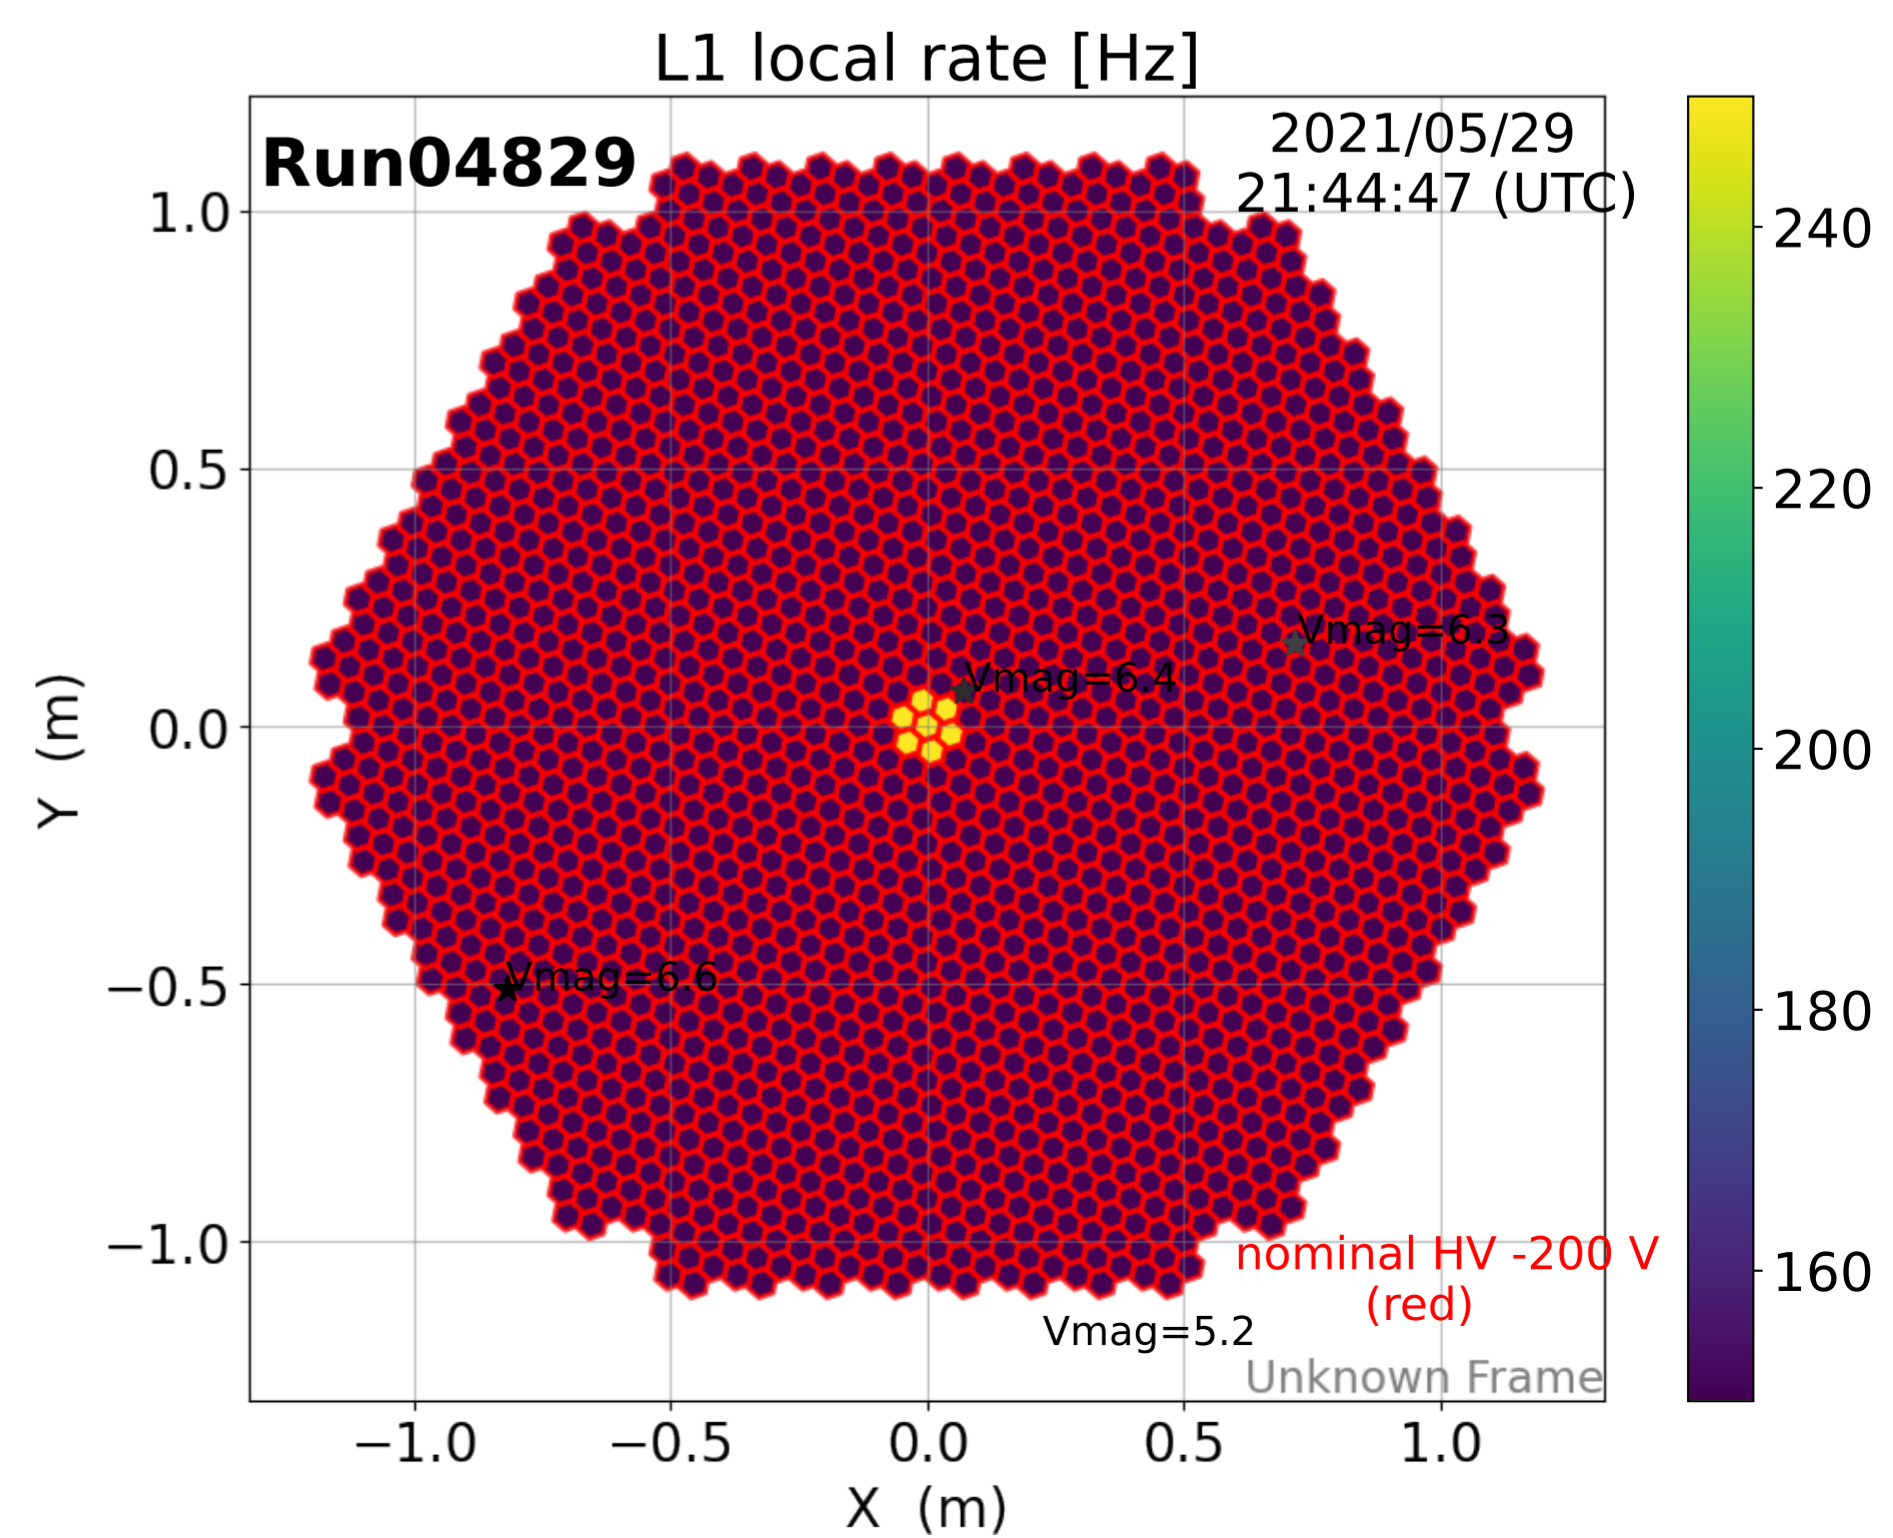

2021-5-29

2021-5-29

2021-5-29

Calibration Box (2021-5-29)

normalized anode current

L1 local rate [Hz]

normalized anode current

L1 local rate [Hz]