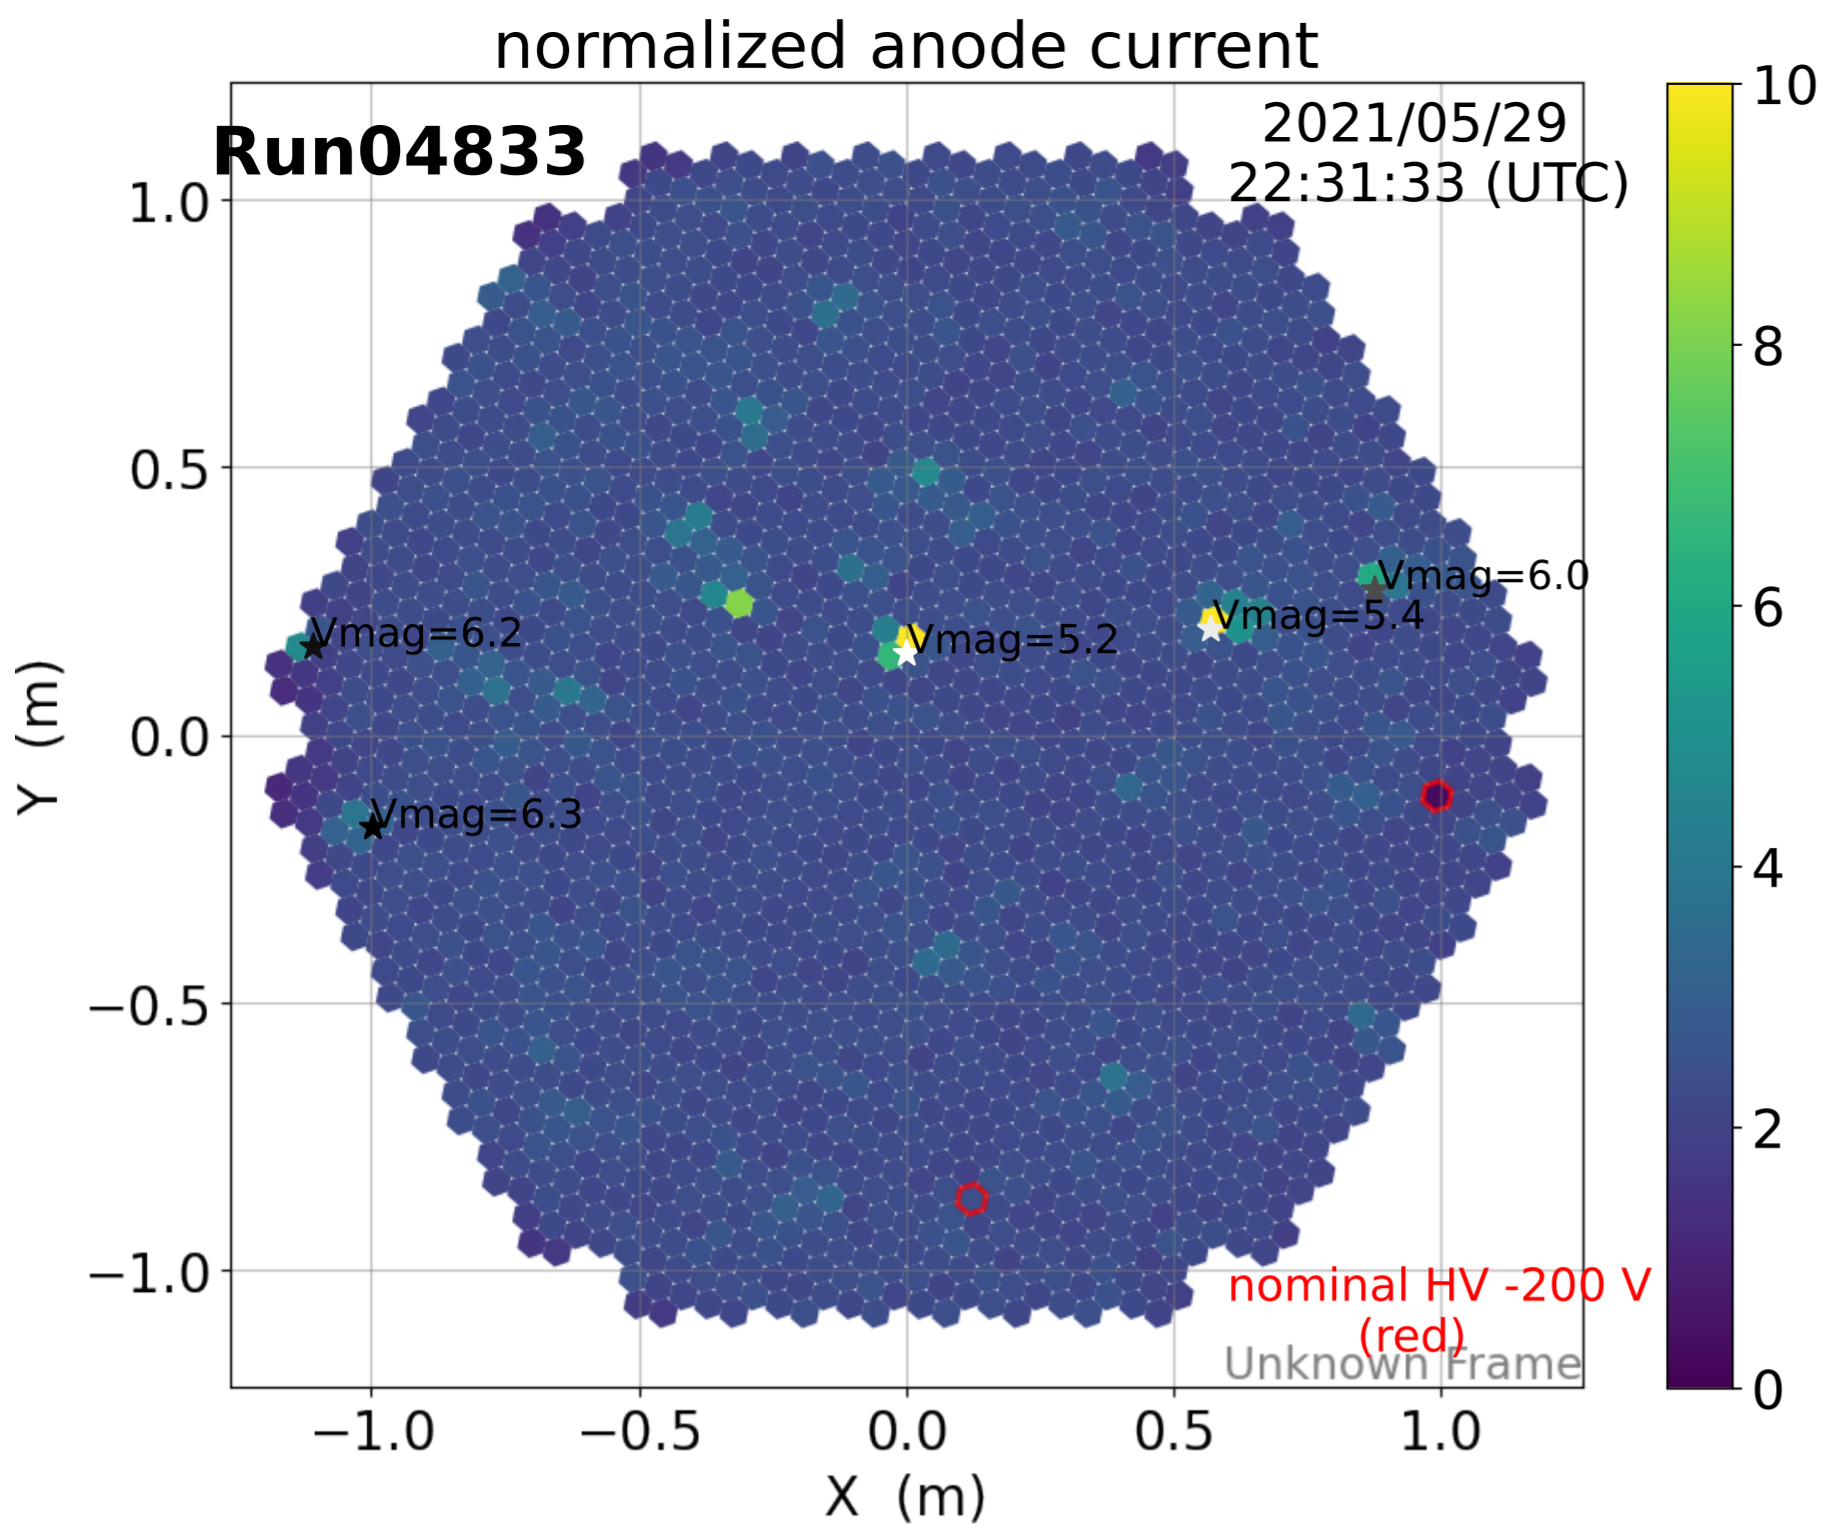

2021-5-29

2021-5-29

2021-5-29

Calibration Box (2021-5-29)

normalized anode current

L1 local rate [Hz]

normalized anode current

L1 local rate [Hz]