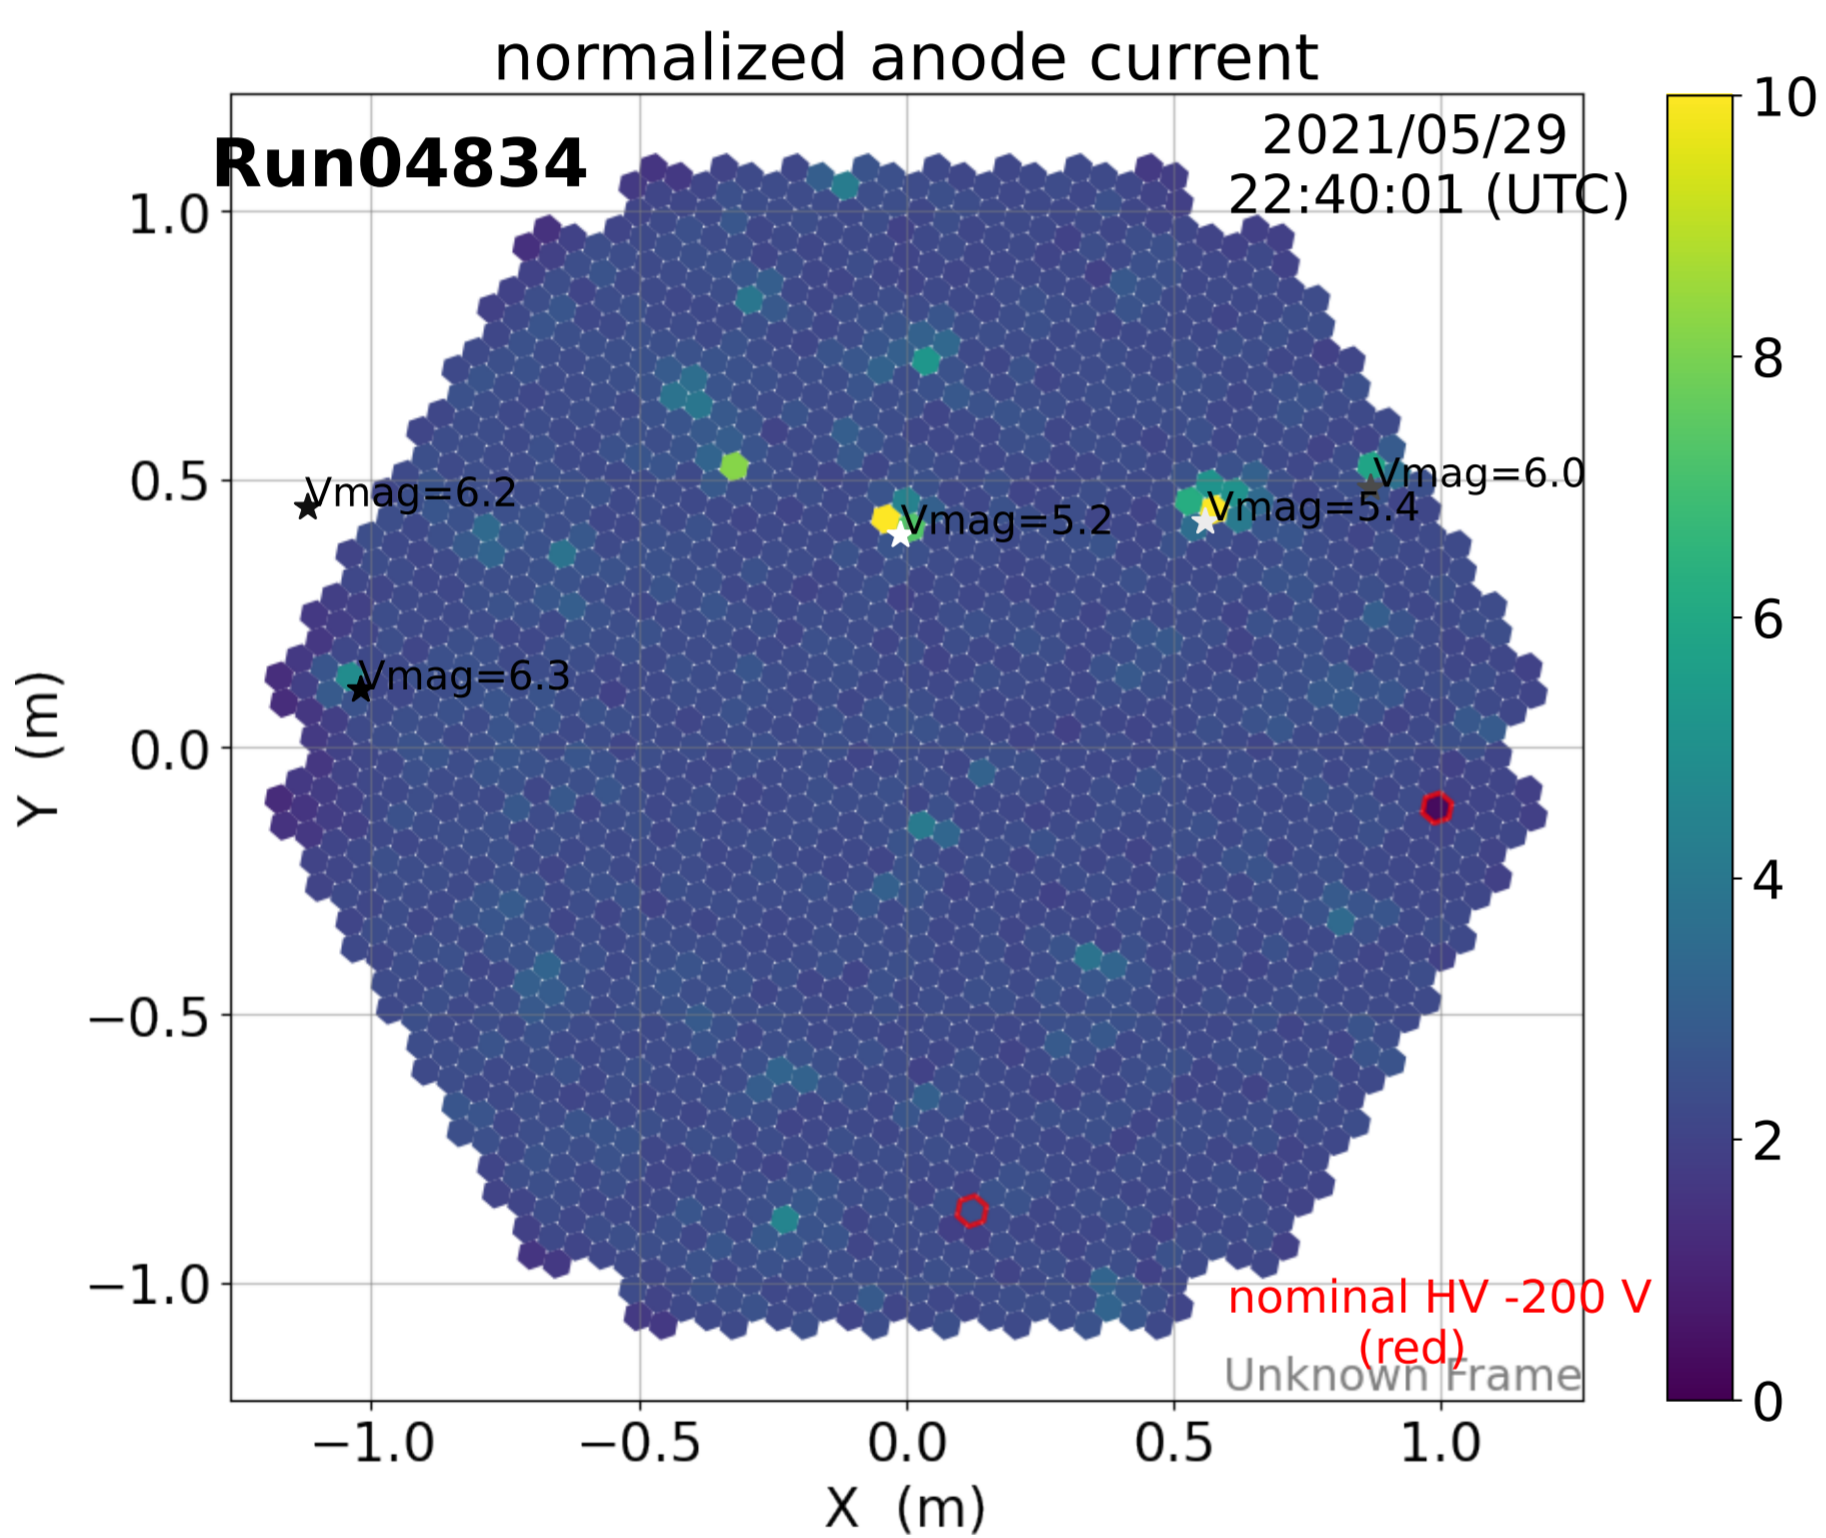

2021-5-29

2021-5-29

2021-5-29

Calibration Box (2021-5-29)

normalized anode current

L1 local rate [Hz]

normalized anode current

L1 local rate [Hz]