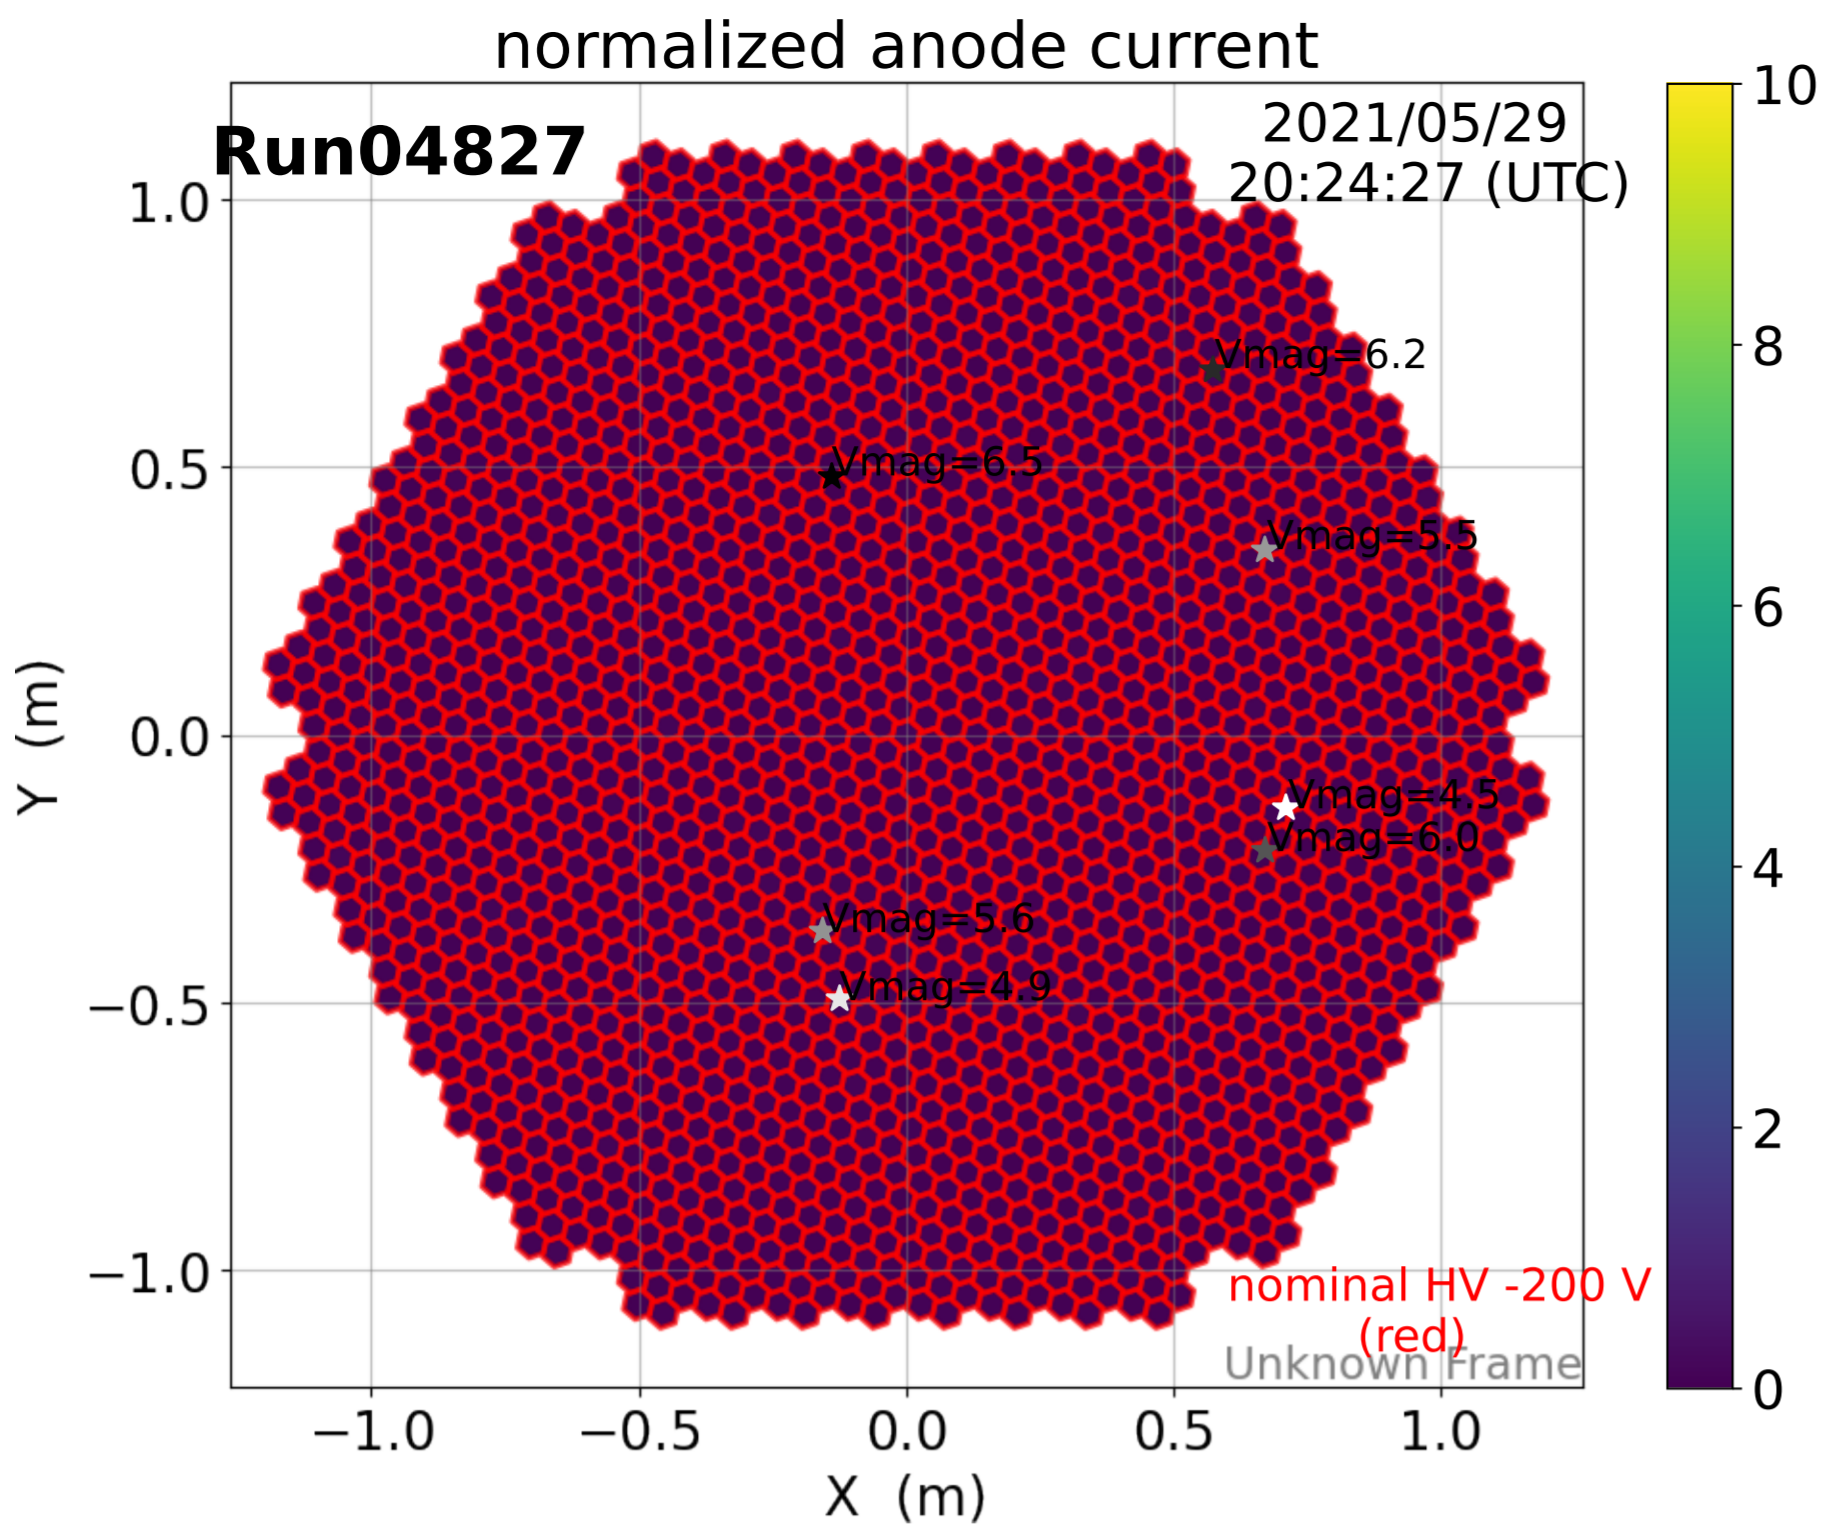

2021-5-29

2021-5-29

2021-5-29

Calibration Box (2021-5-29)

normalized anode current

L1 local rate [Hz]

normalized anode current

L1 local rate [Hz]