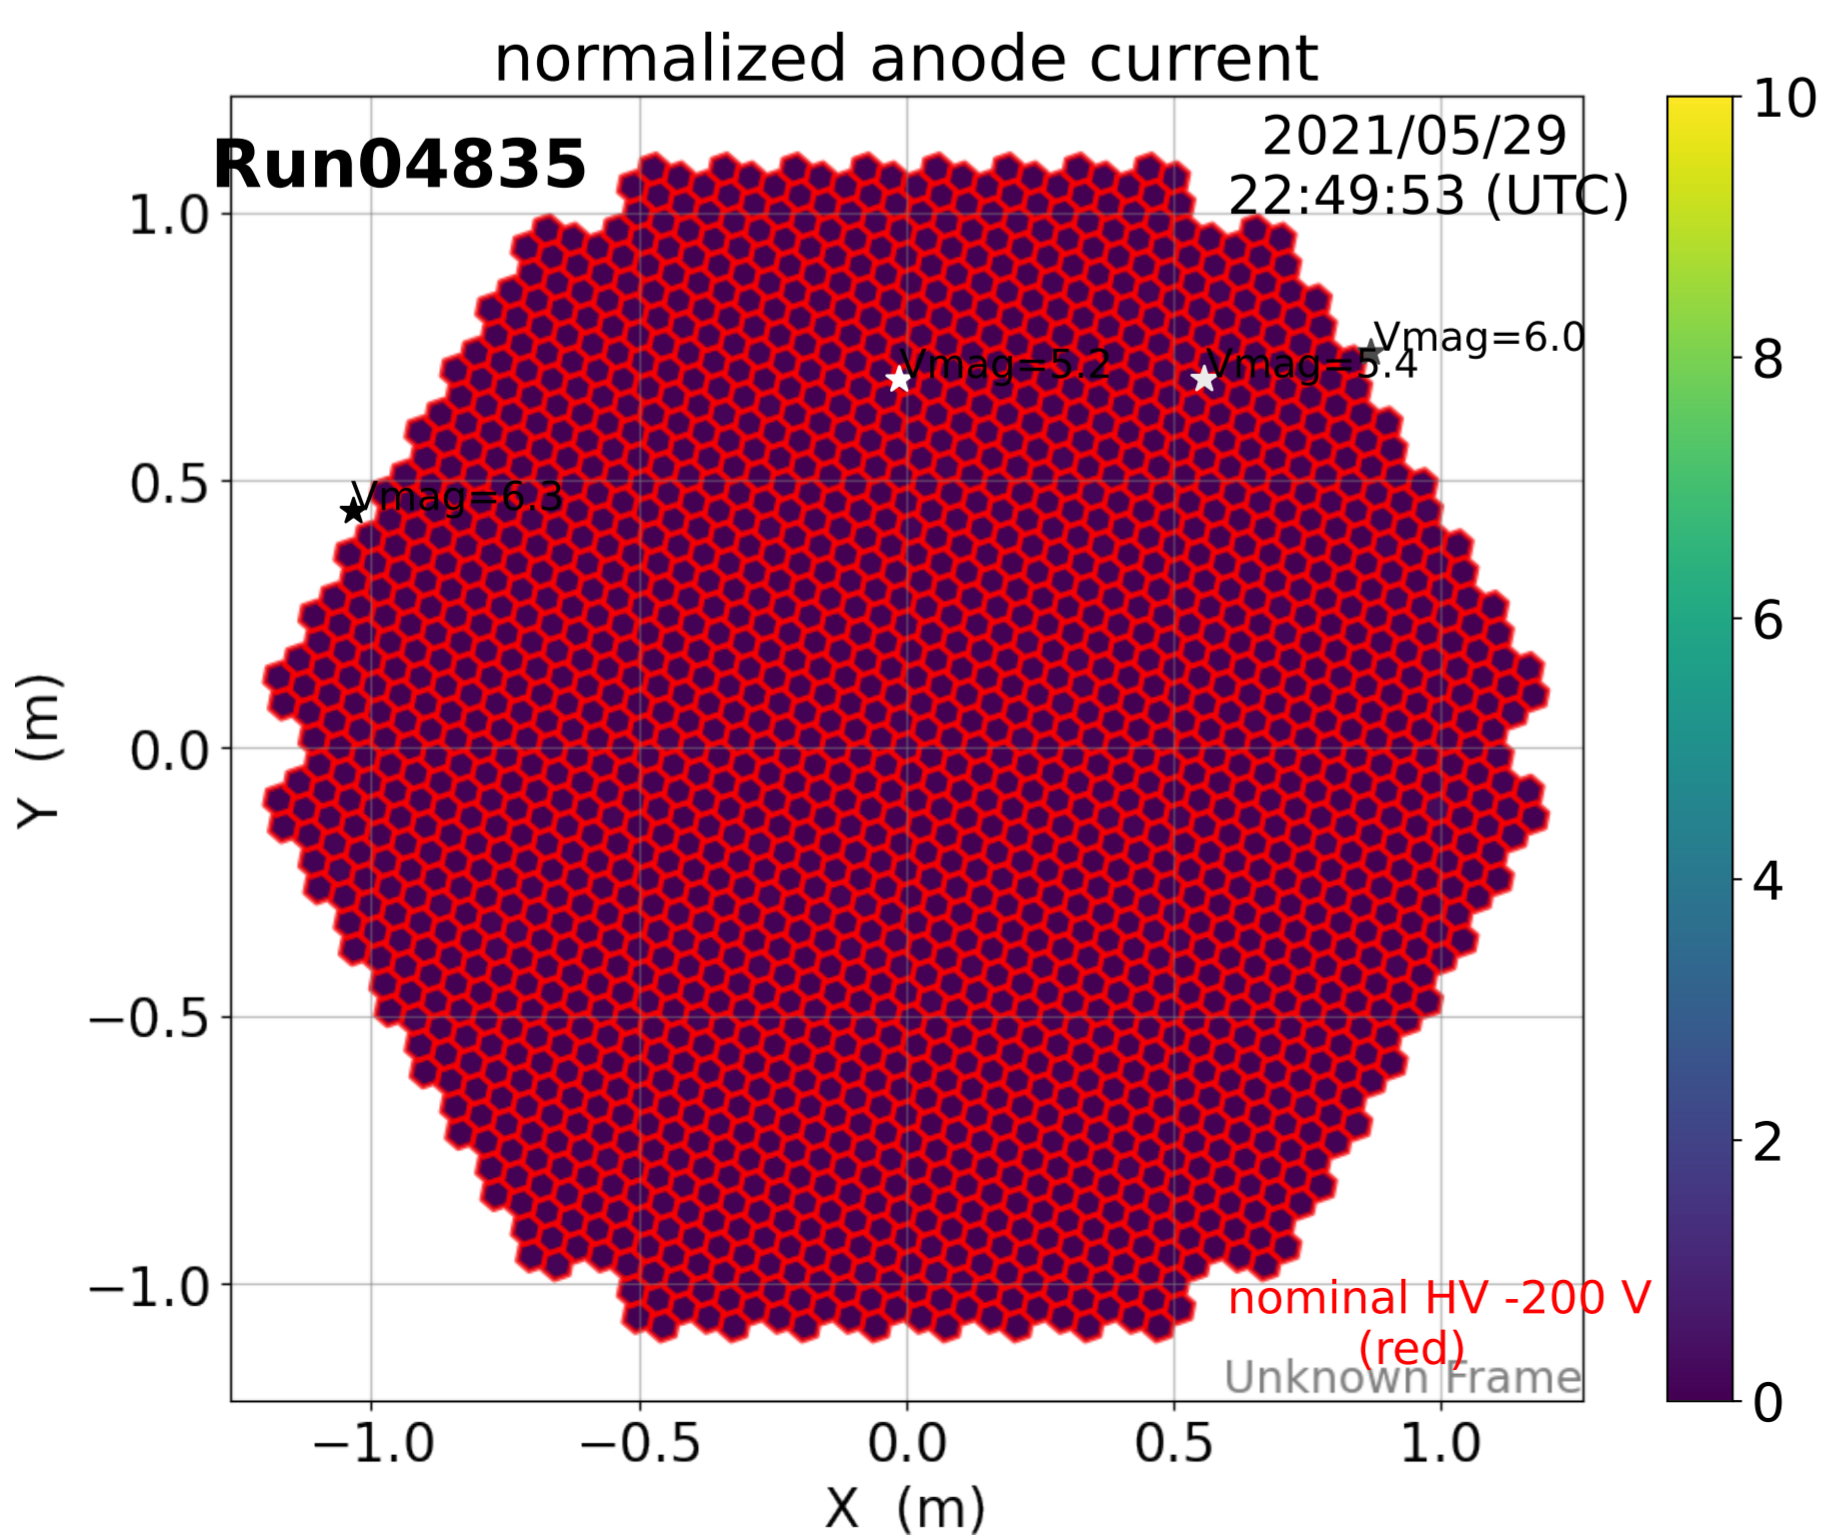

2021-5-29

2021-5-29

2021-5-29

Calibration Box (2021-5-29)

normalized anode current

L1 local rate [Hz]

normalized anode current

L1 local rate [Hz]