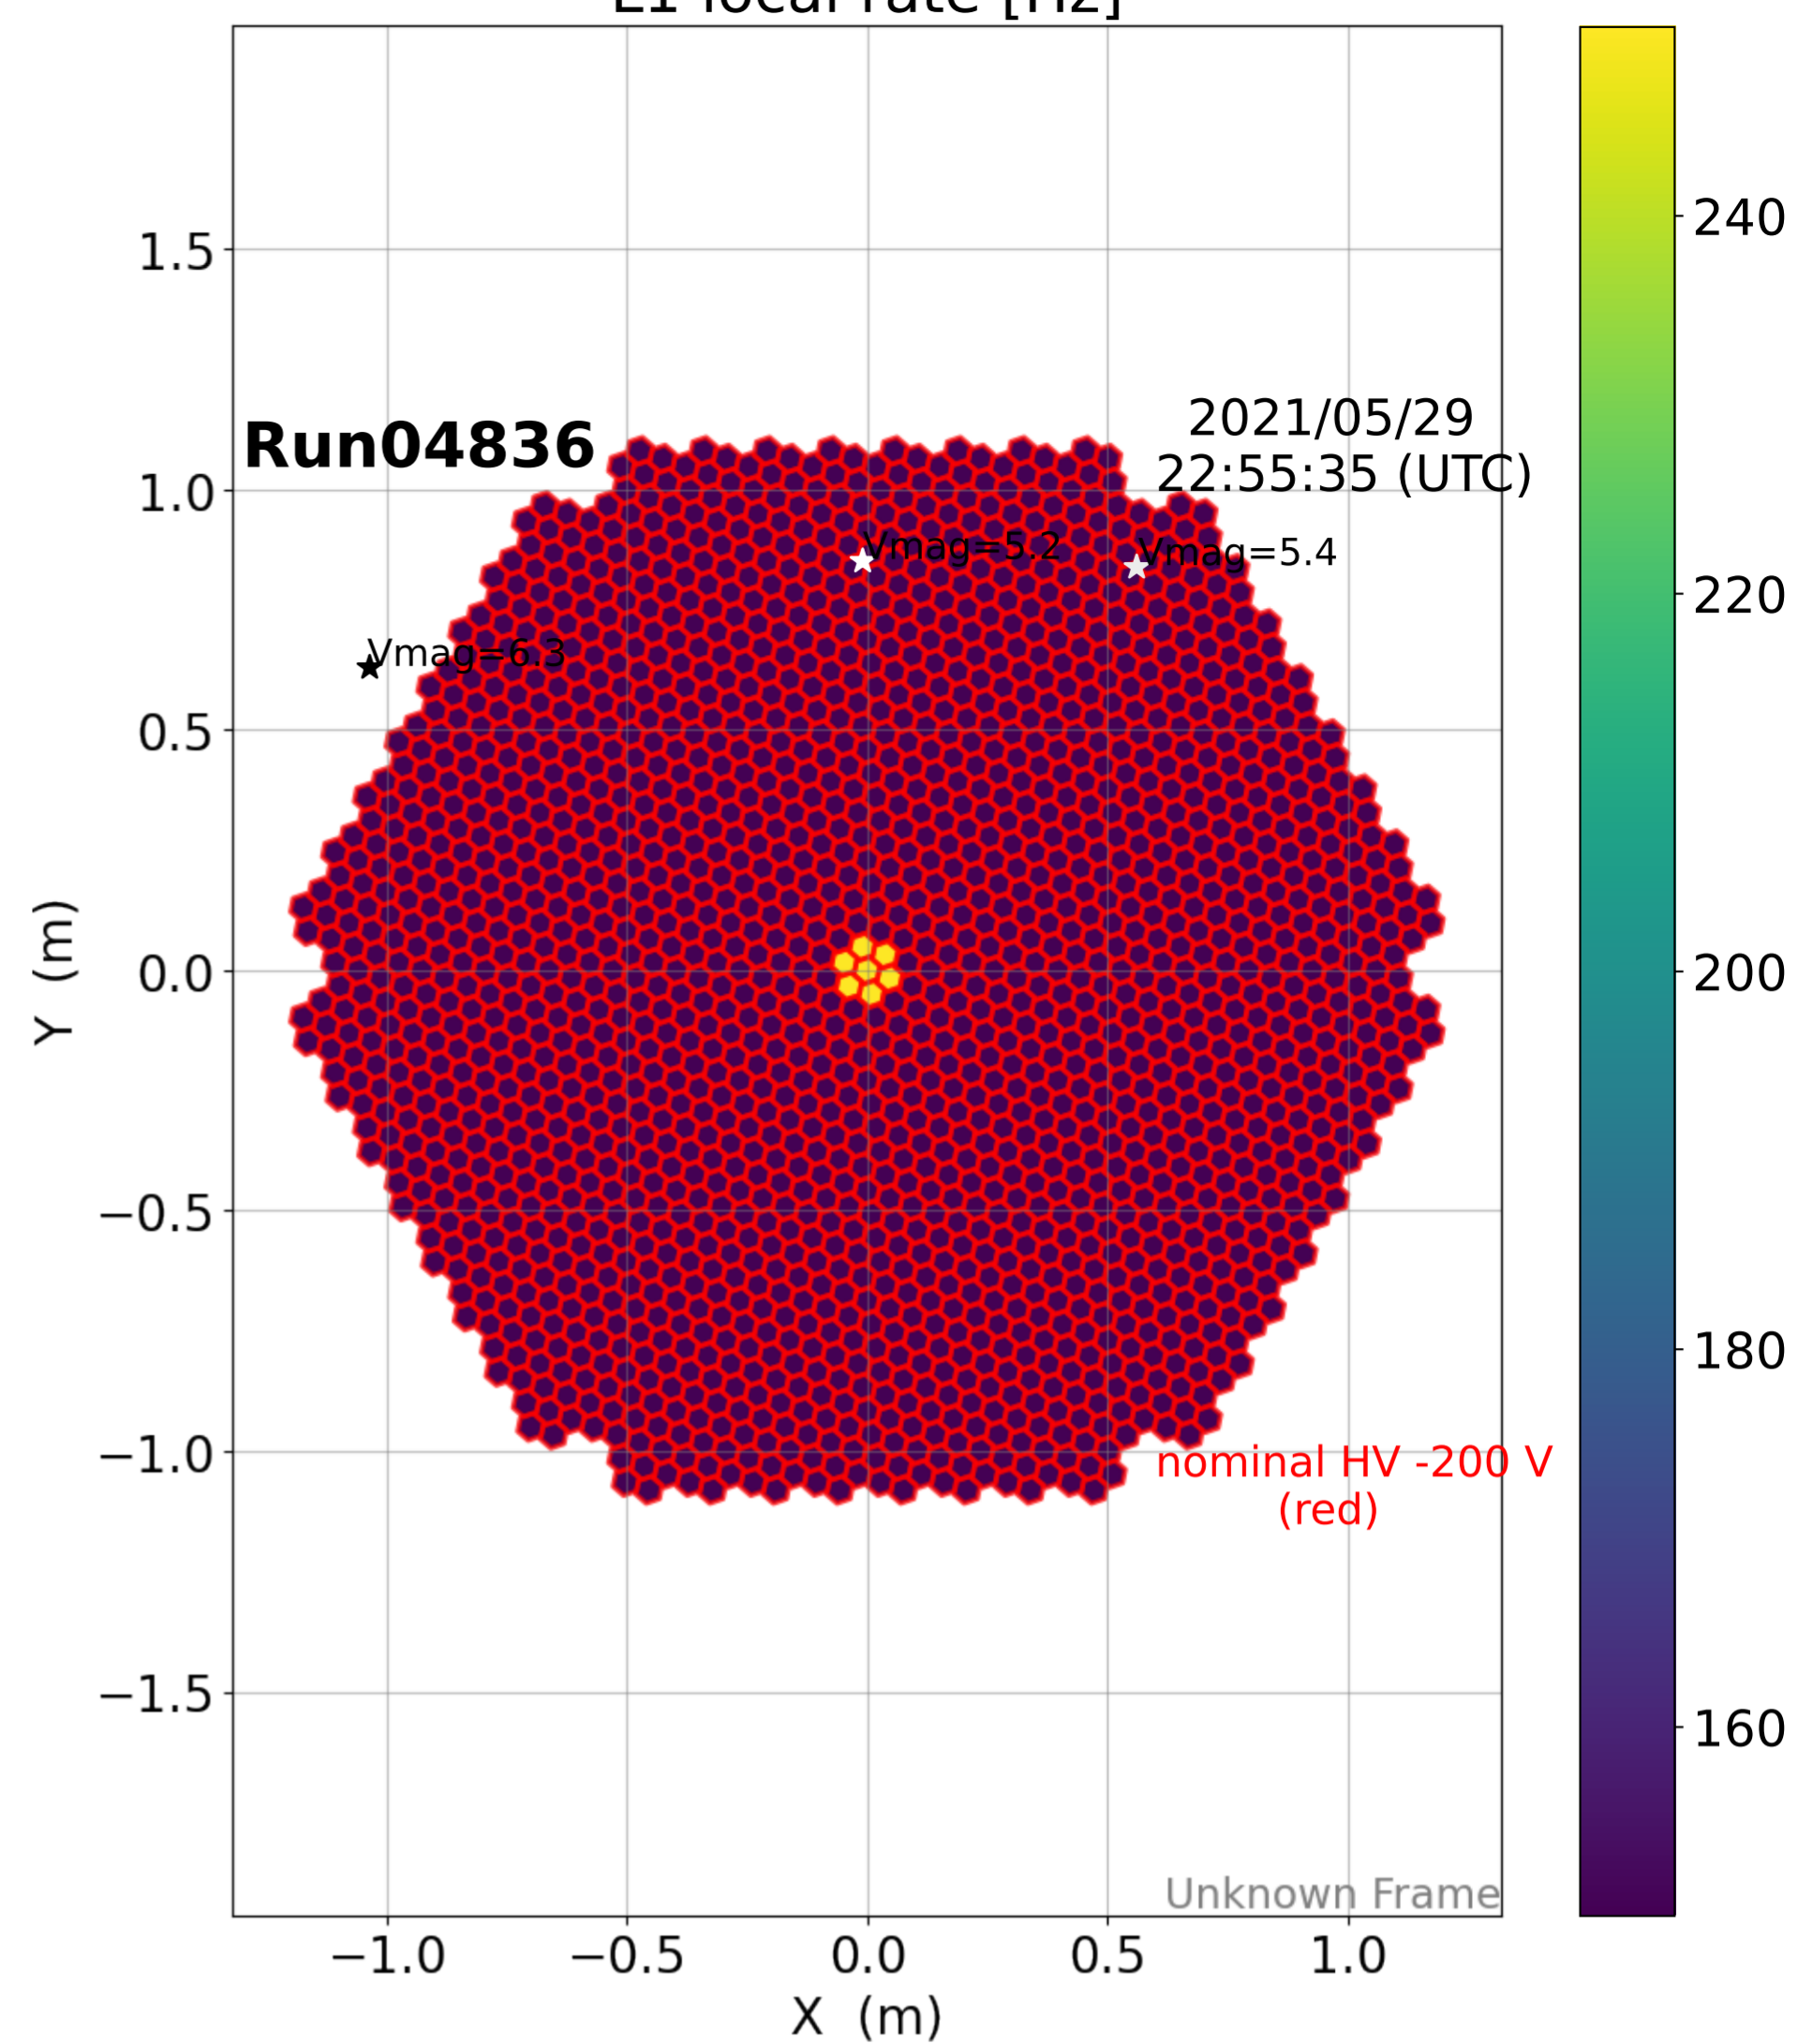

2021-5-29

2021-5-29

2021-5-29

Calibration Box (2021-5-29)

normalized anode current

L1 local rate [Hz]

normalized anode current

L1 local rate [Hz]