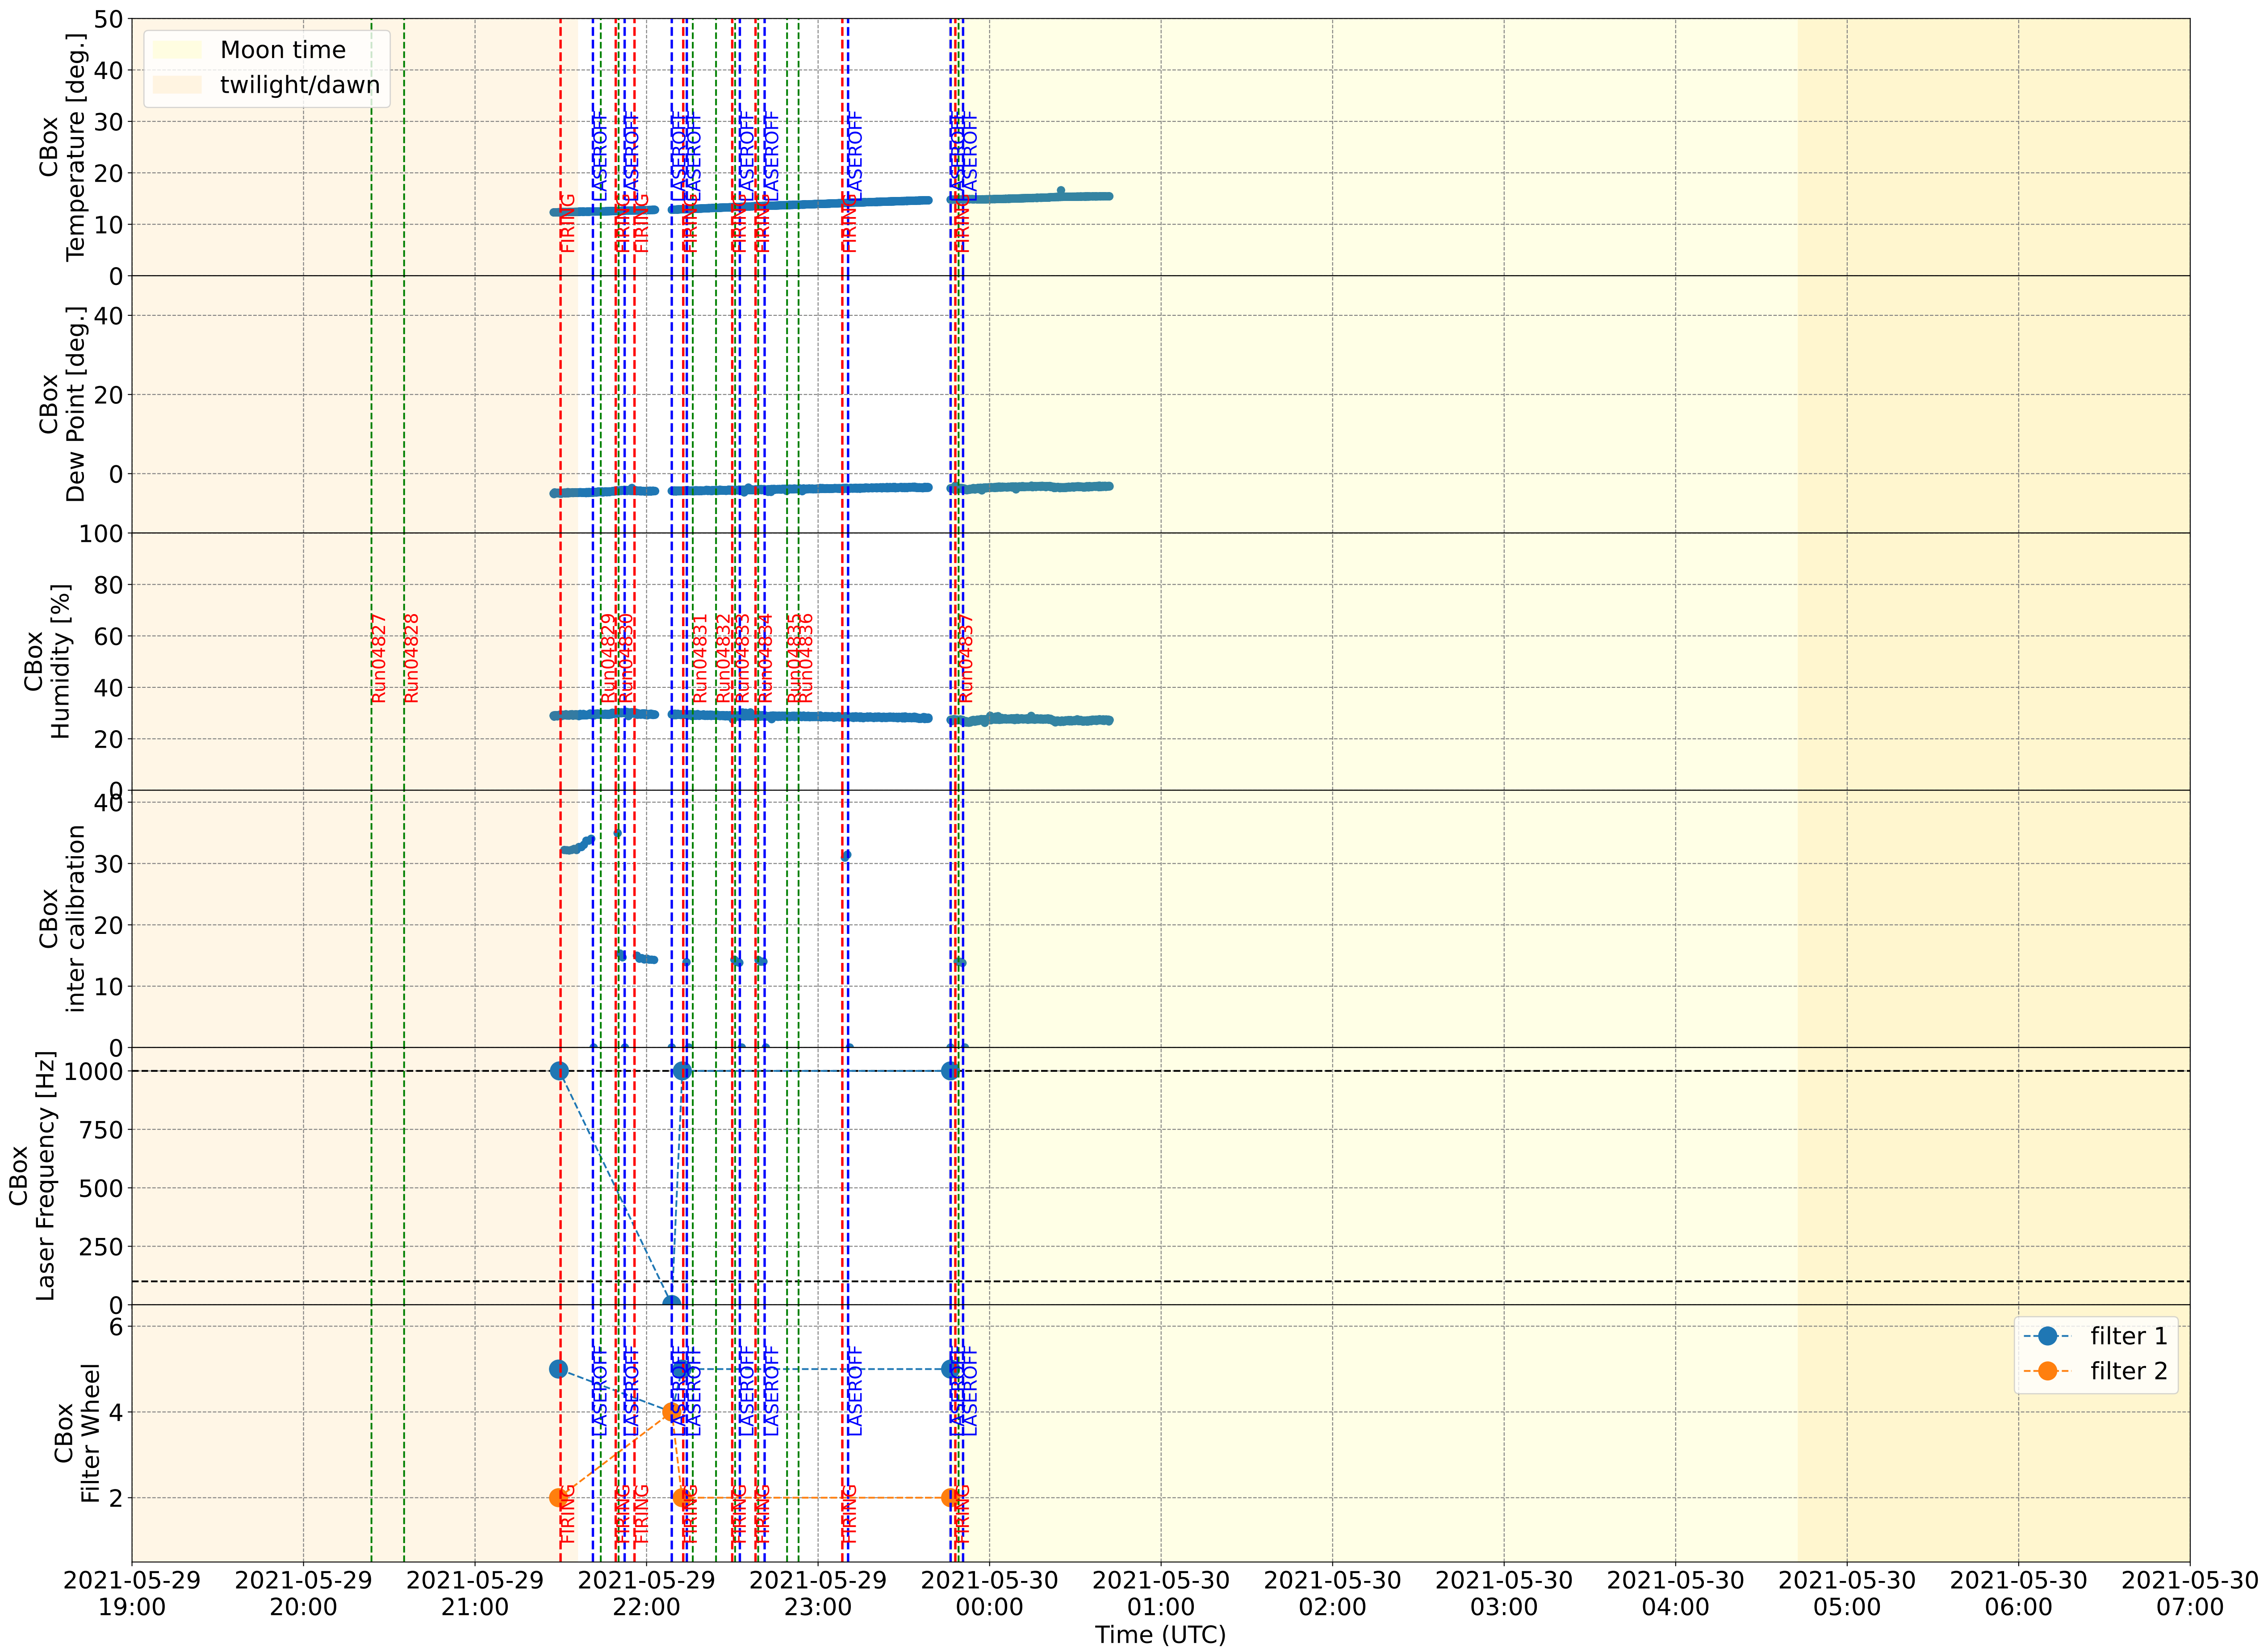

2021-5-29

2021-5-29

2021-5-29

Calibration Box (2021-5-29)

normalized anode current

L1 local rate [Hz]

normalized anode current

L1 local rate [Hz]