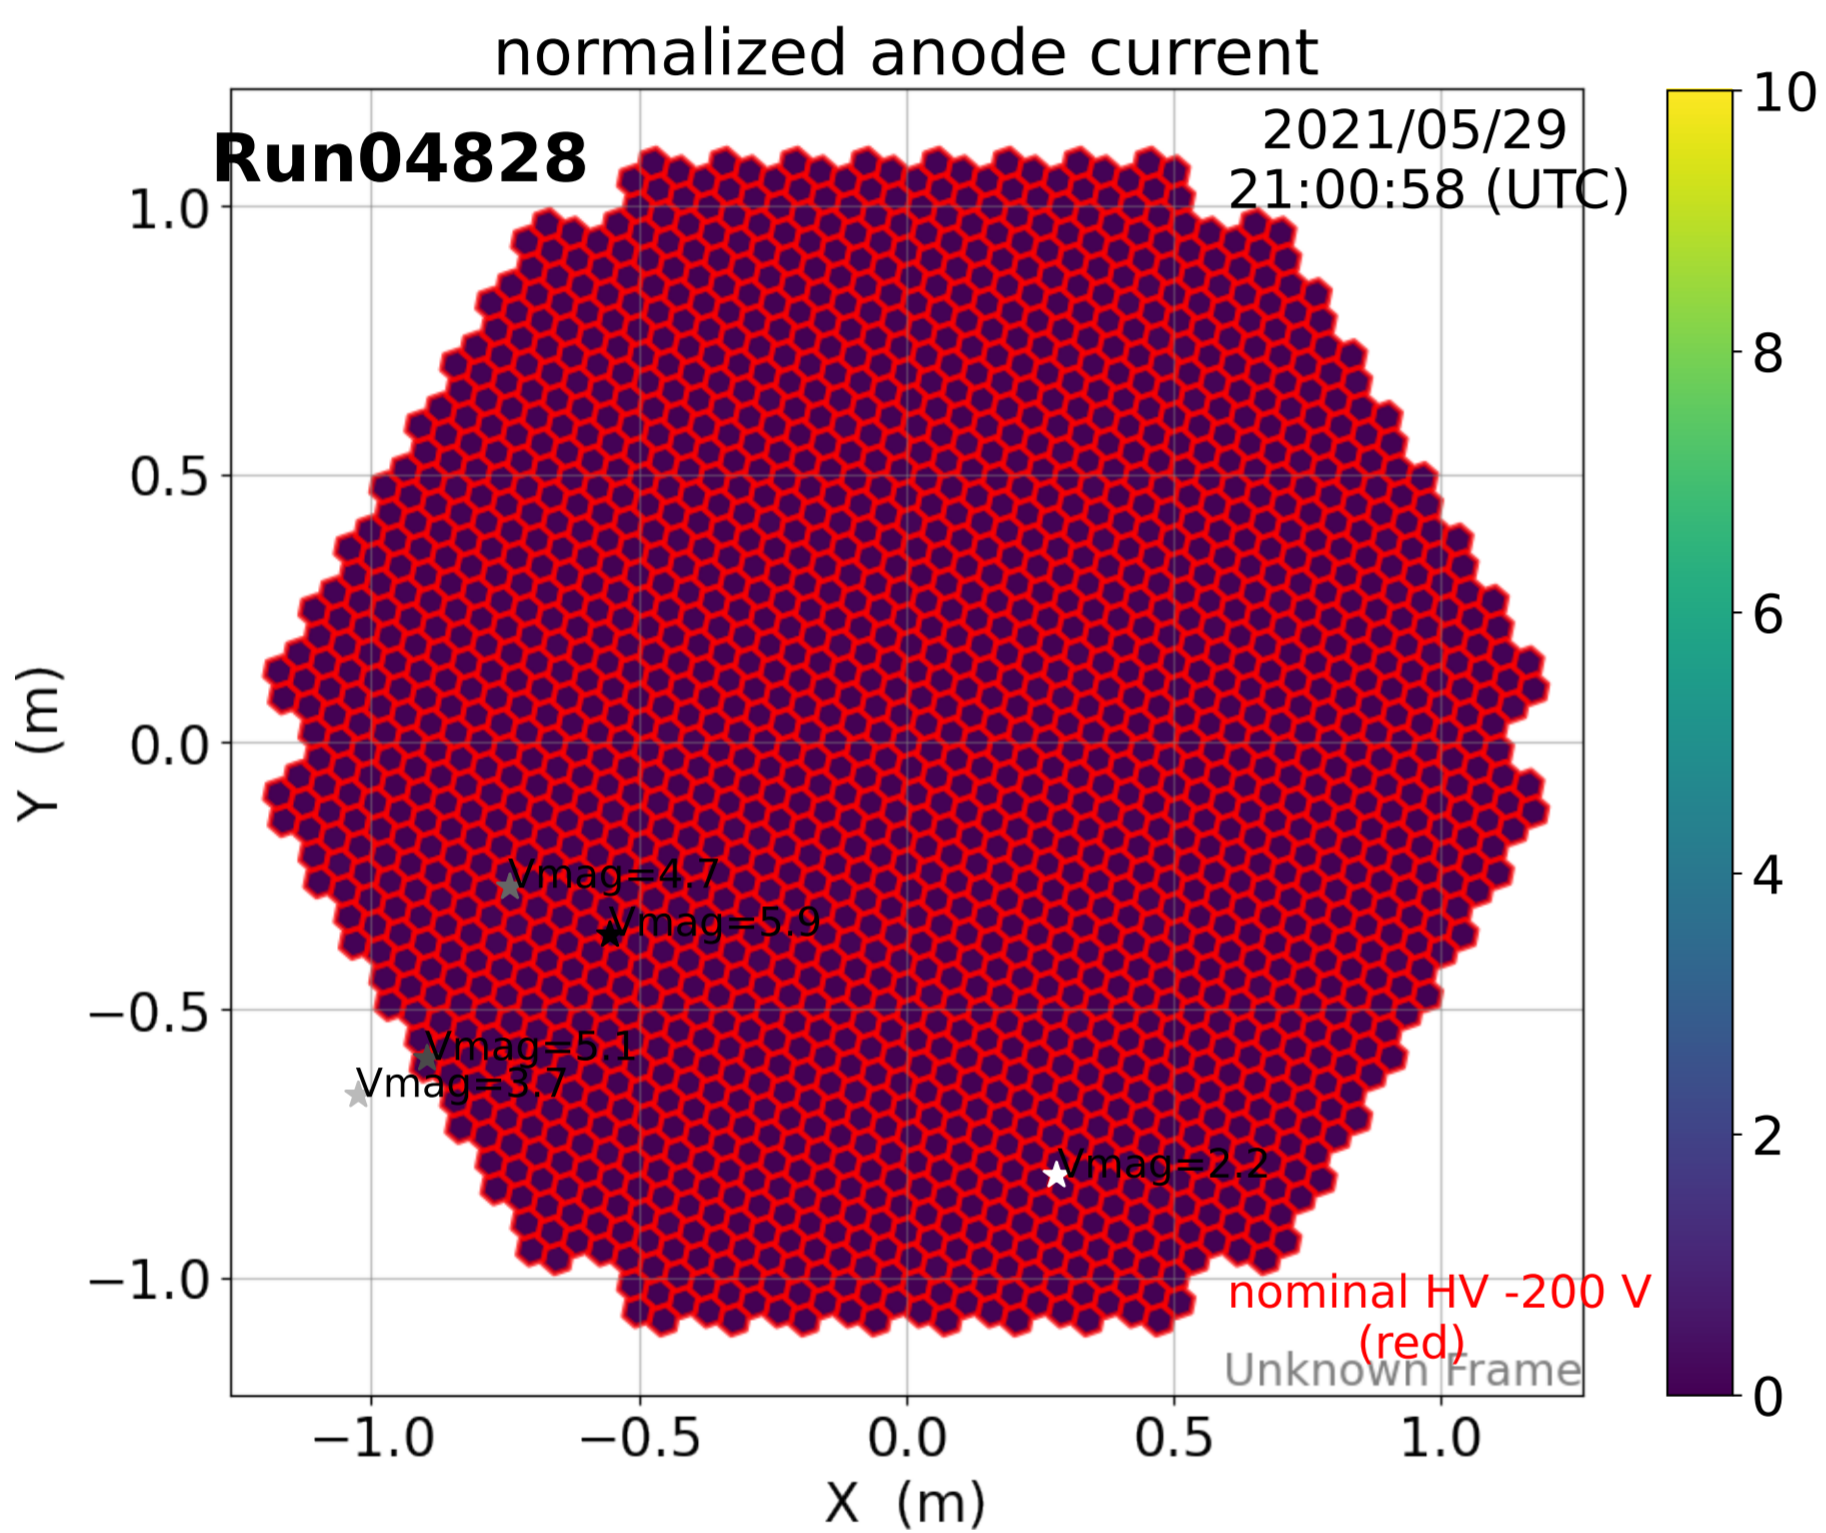

2021-5-29

2021-5-29

2021-5-29

Calibration Box (2021-5-29)

normalized anode current

L1 local rate [Hz]

normalized anode current

L1 local rate [Hz]