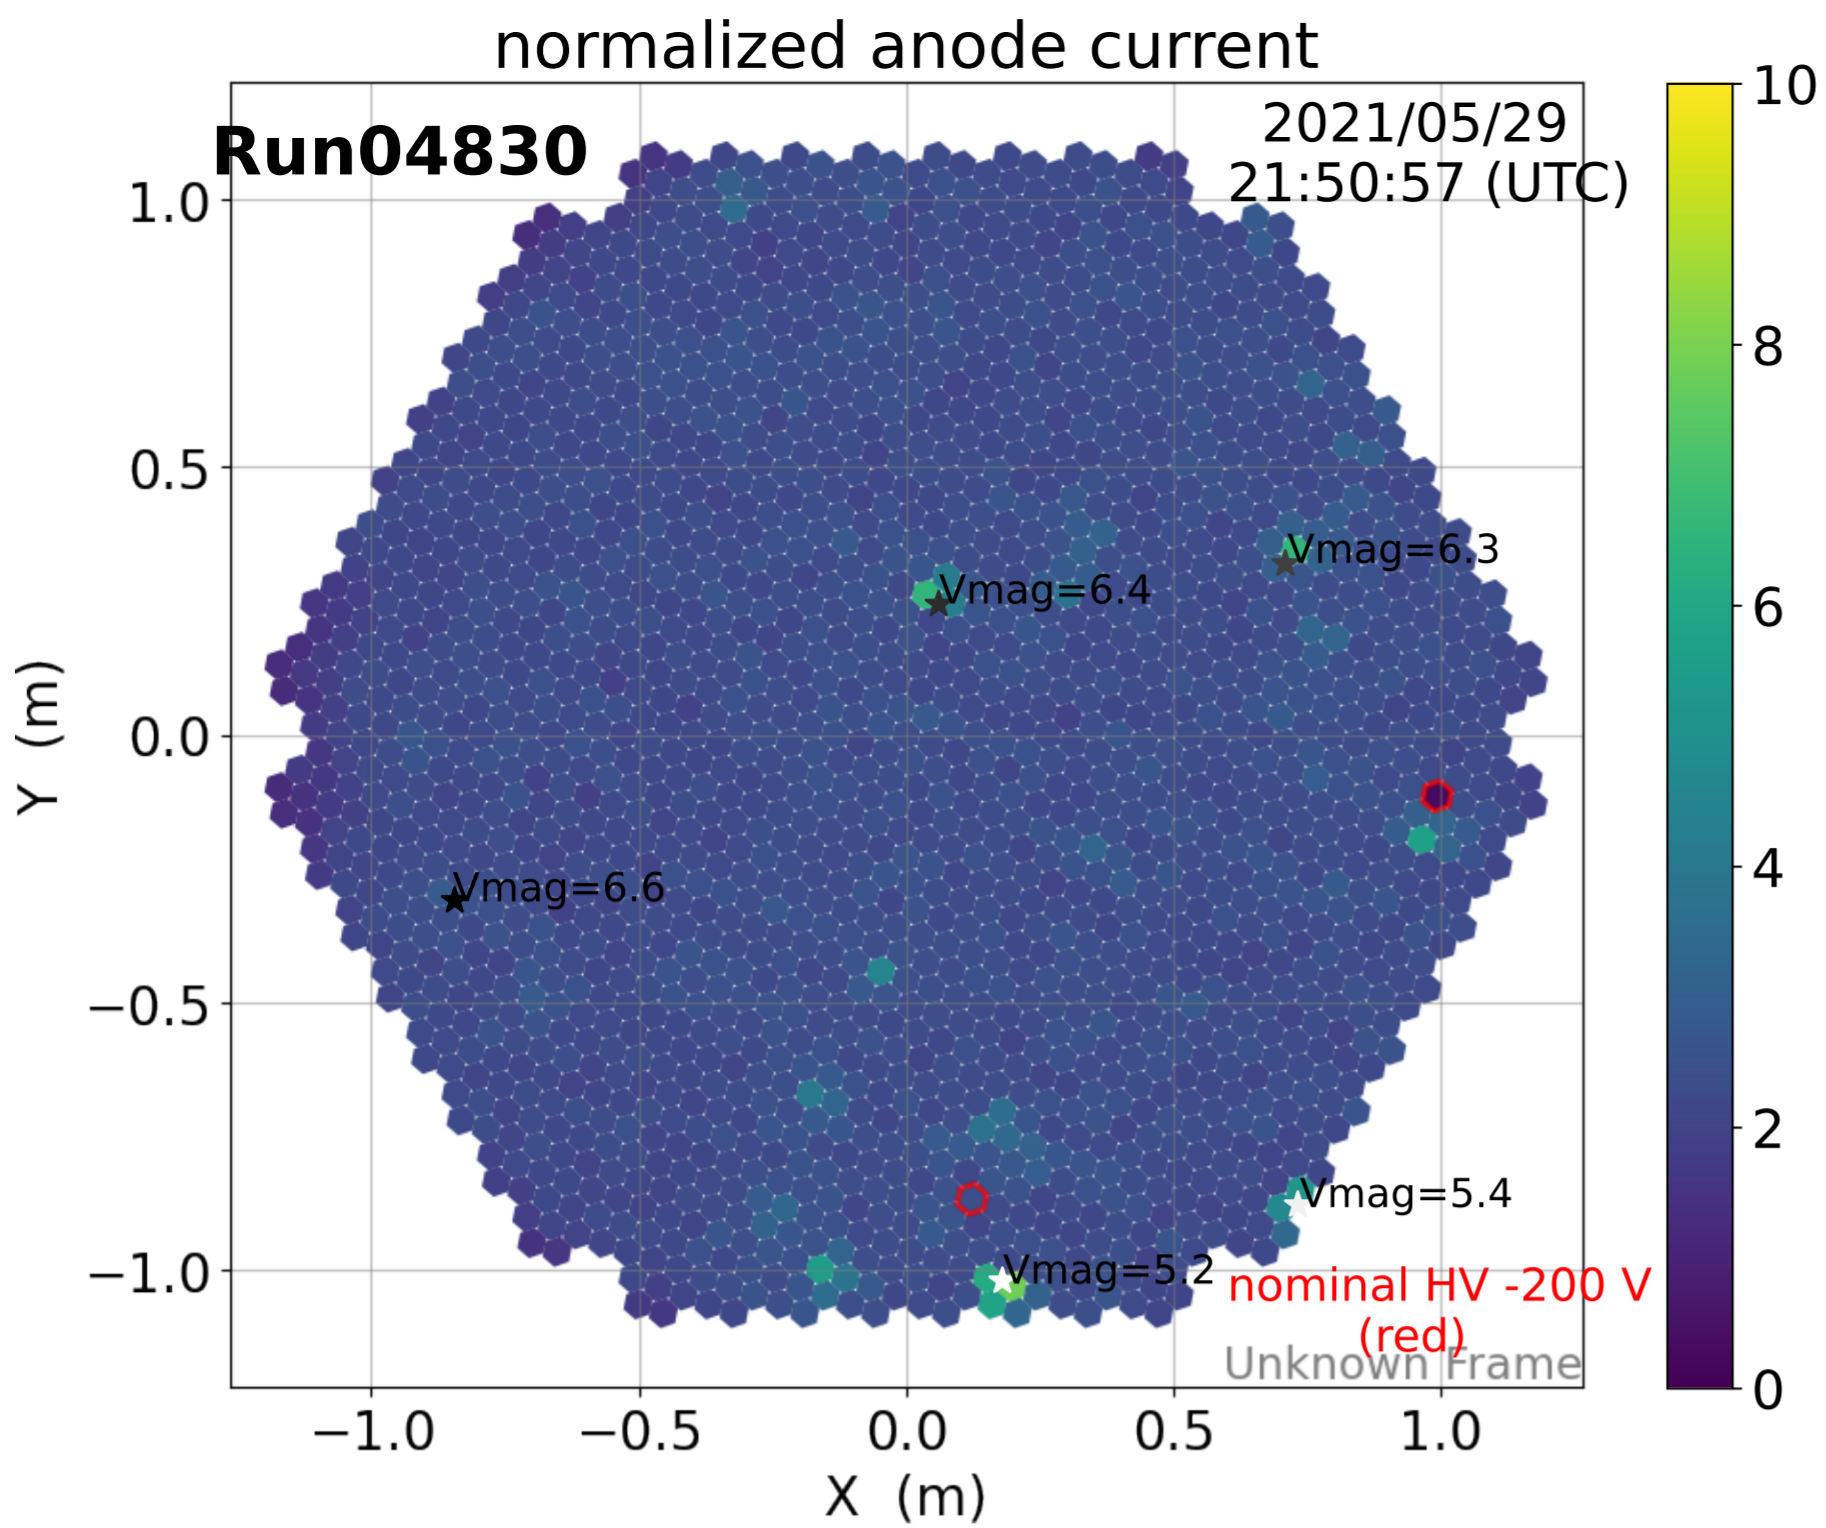

2021-5-29

2021-5-29

2021-5-29

Calibration Box (2021-5-29)

normalized anode current

L1 local rate [Hz]

normalized anode current

L1 local rate [Hz]