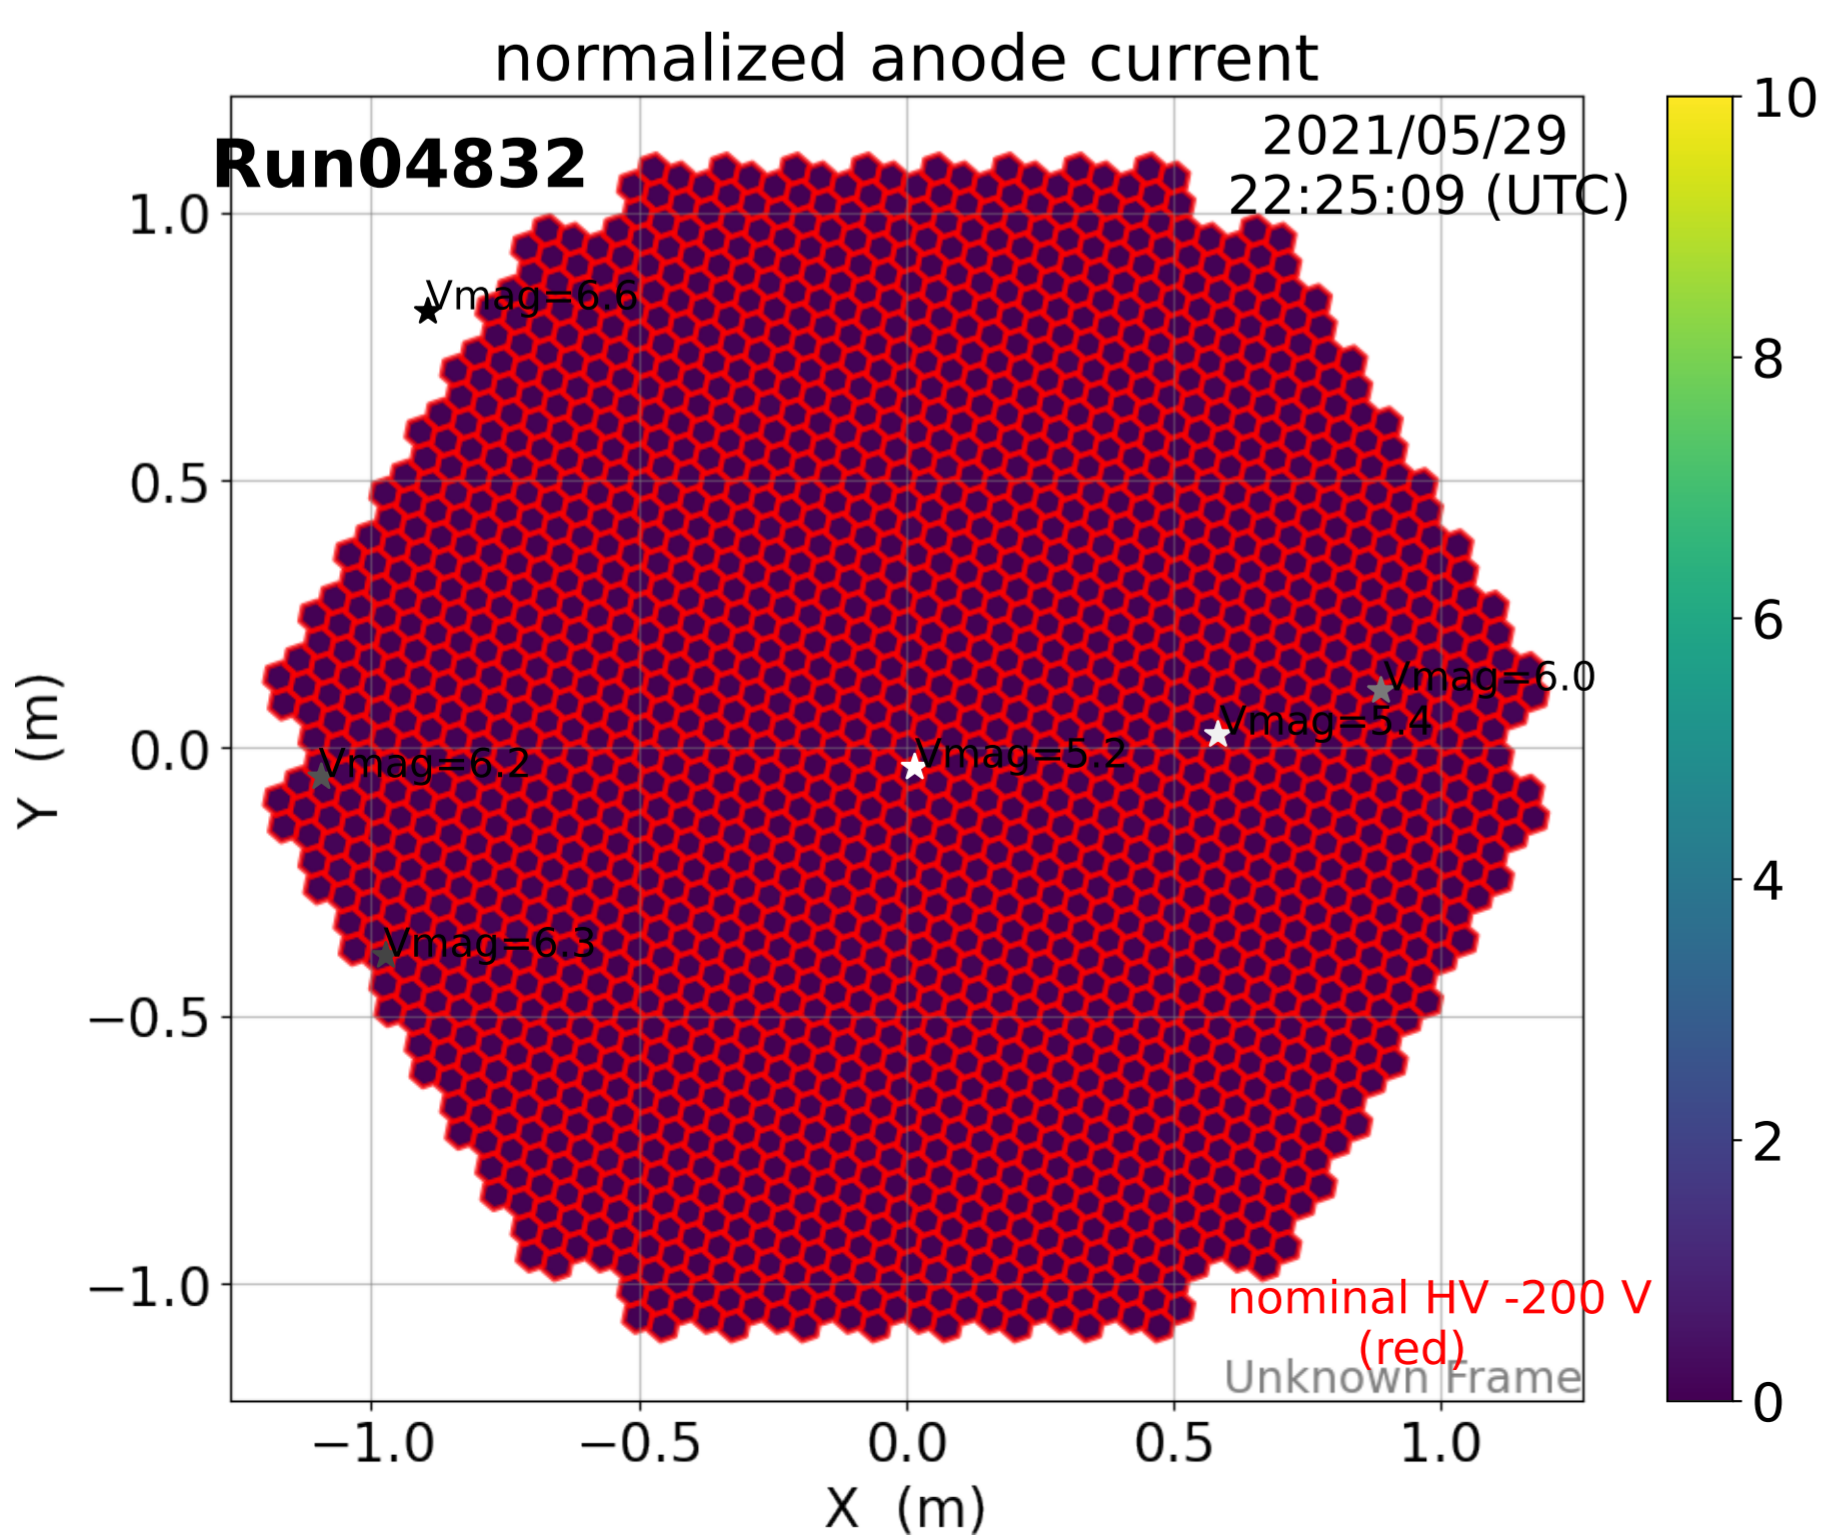

2021-5-29

2021-5-29

2021-5-29

Calibration Box (2021-5-29)

normalized anode current

L1 local rate [Hz]

normalized anode current

L1 local rate [Hz]