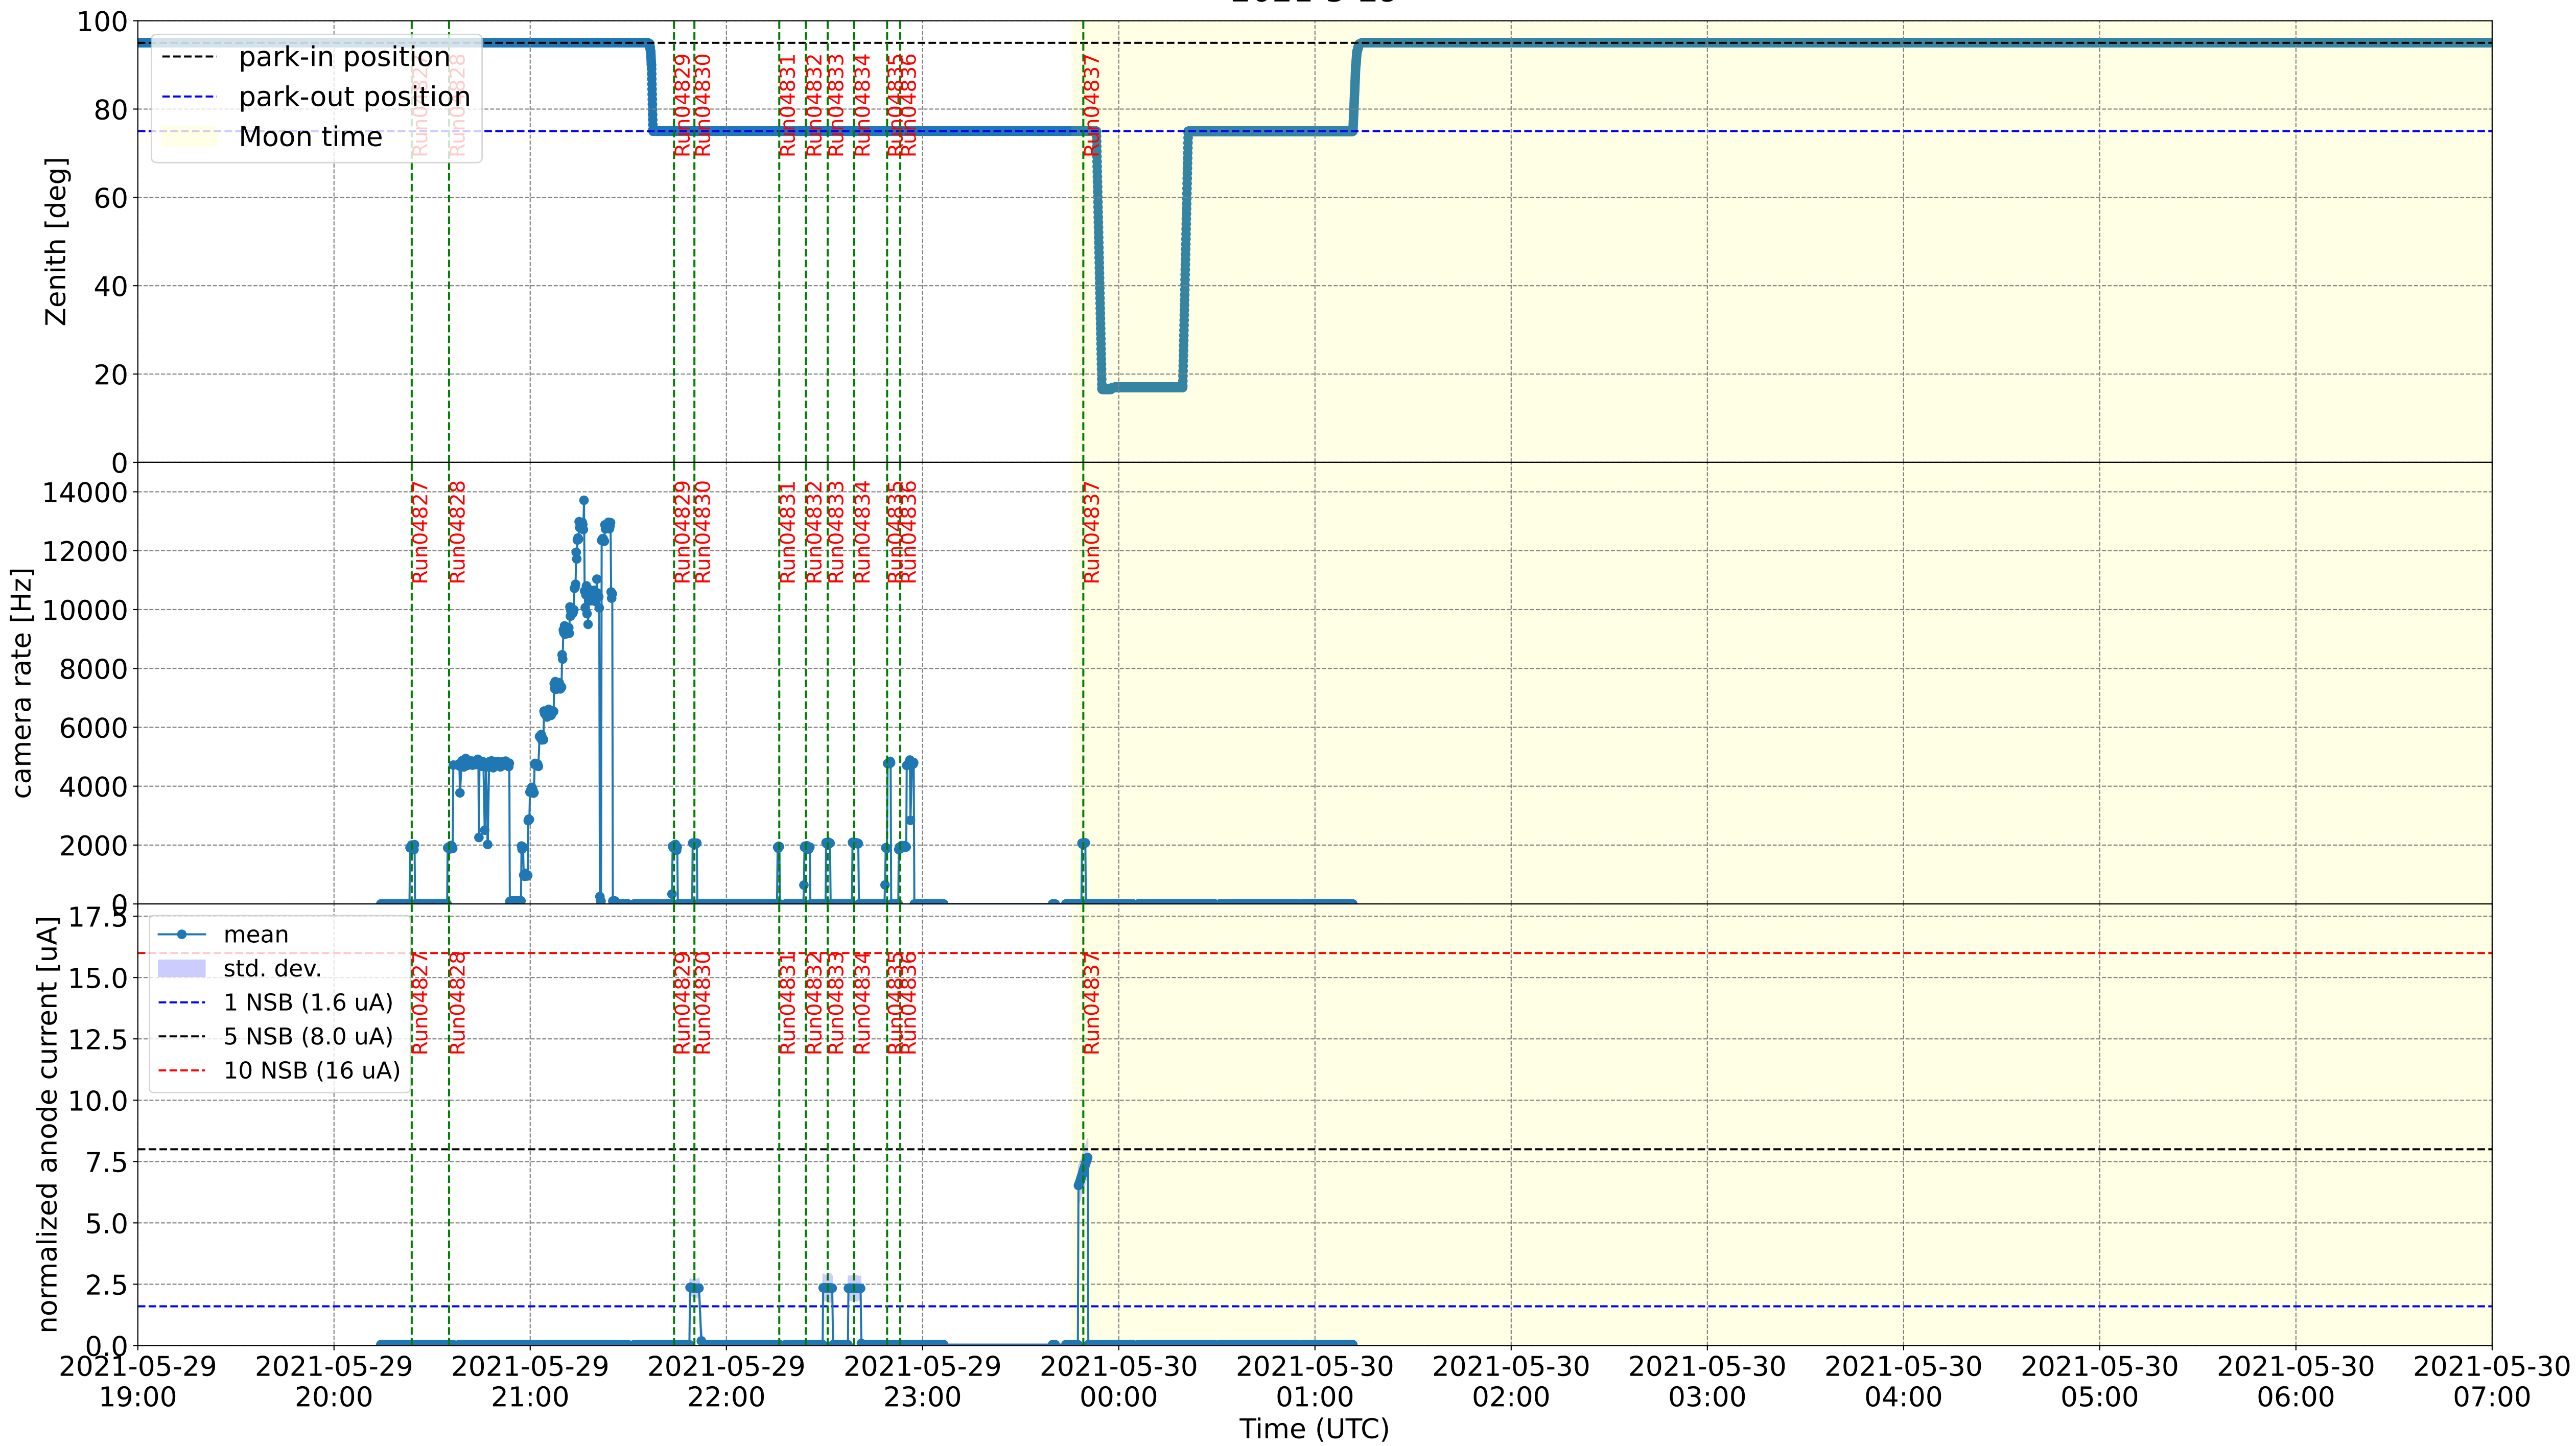

2021-5-29

2021-5-29

2021-5-29

Calibration Box (2021-5-29)

normalized anode current

L1 local rate [Hz]

normalized anode current

L1 local rate [Hz]