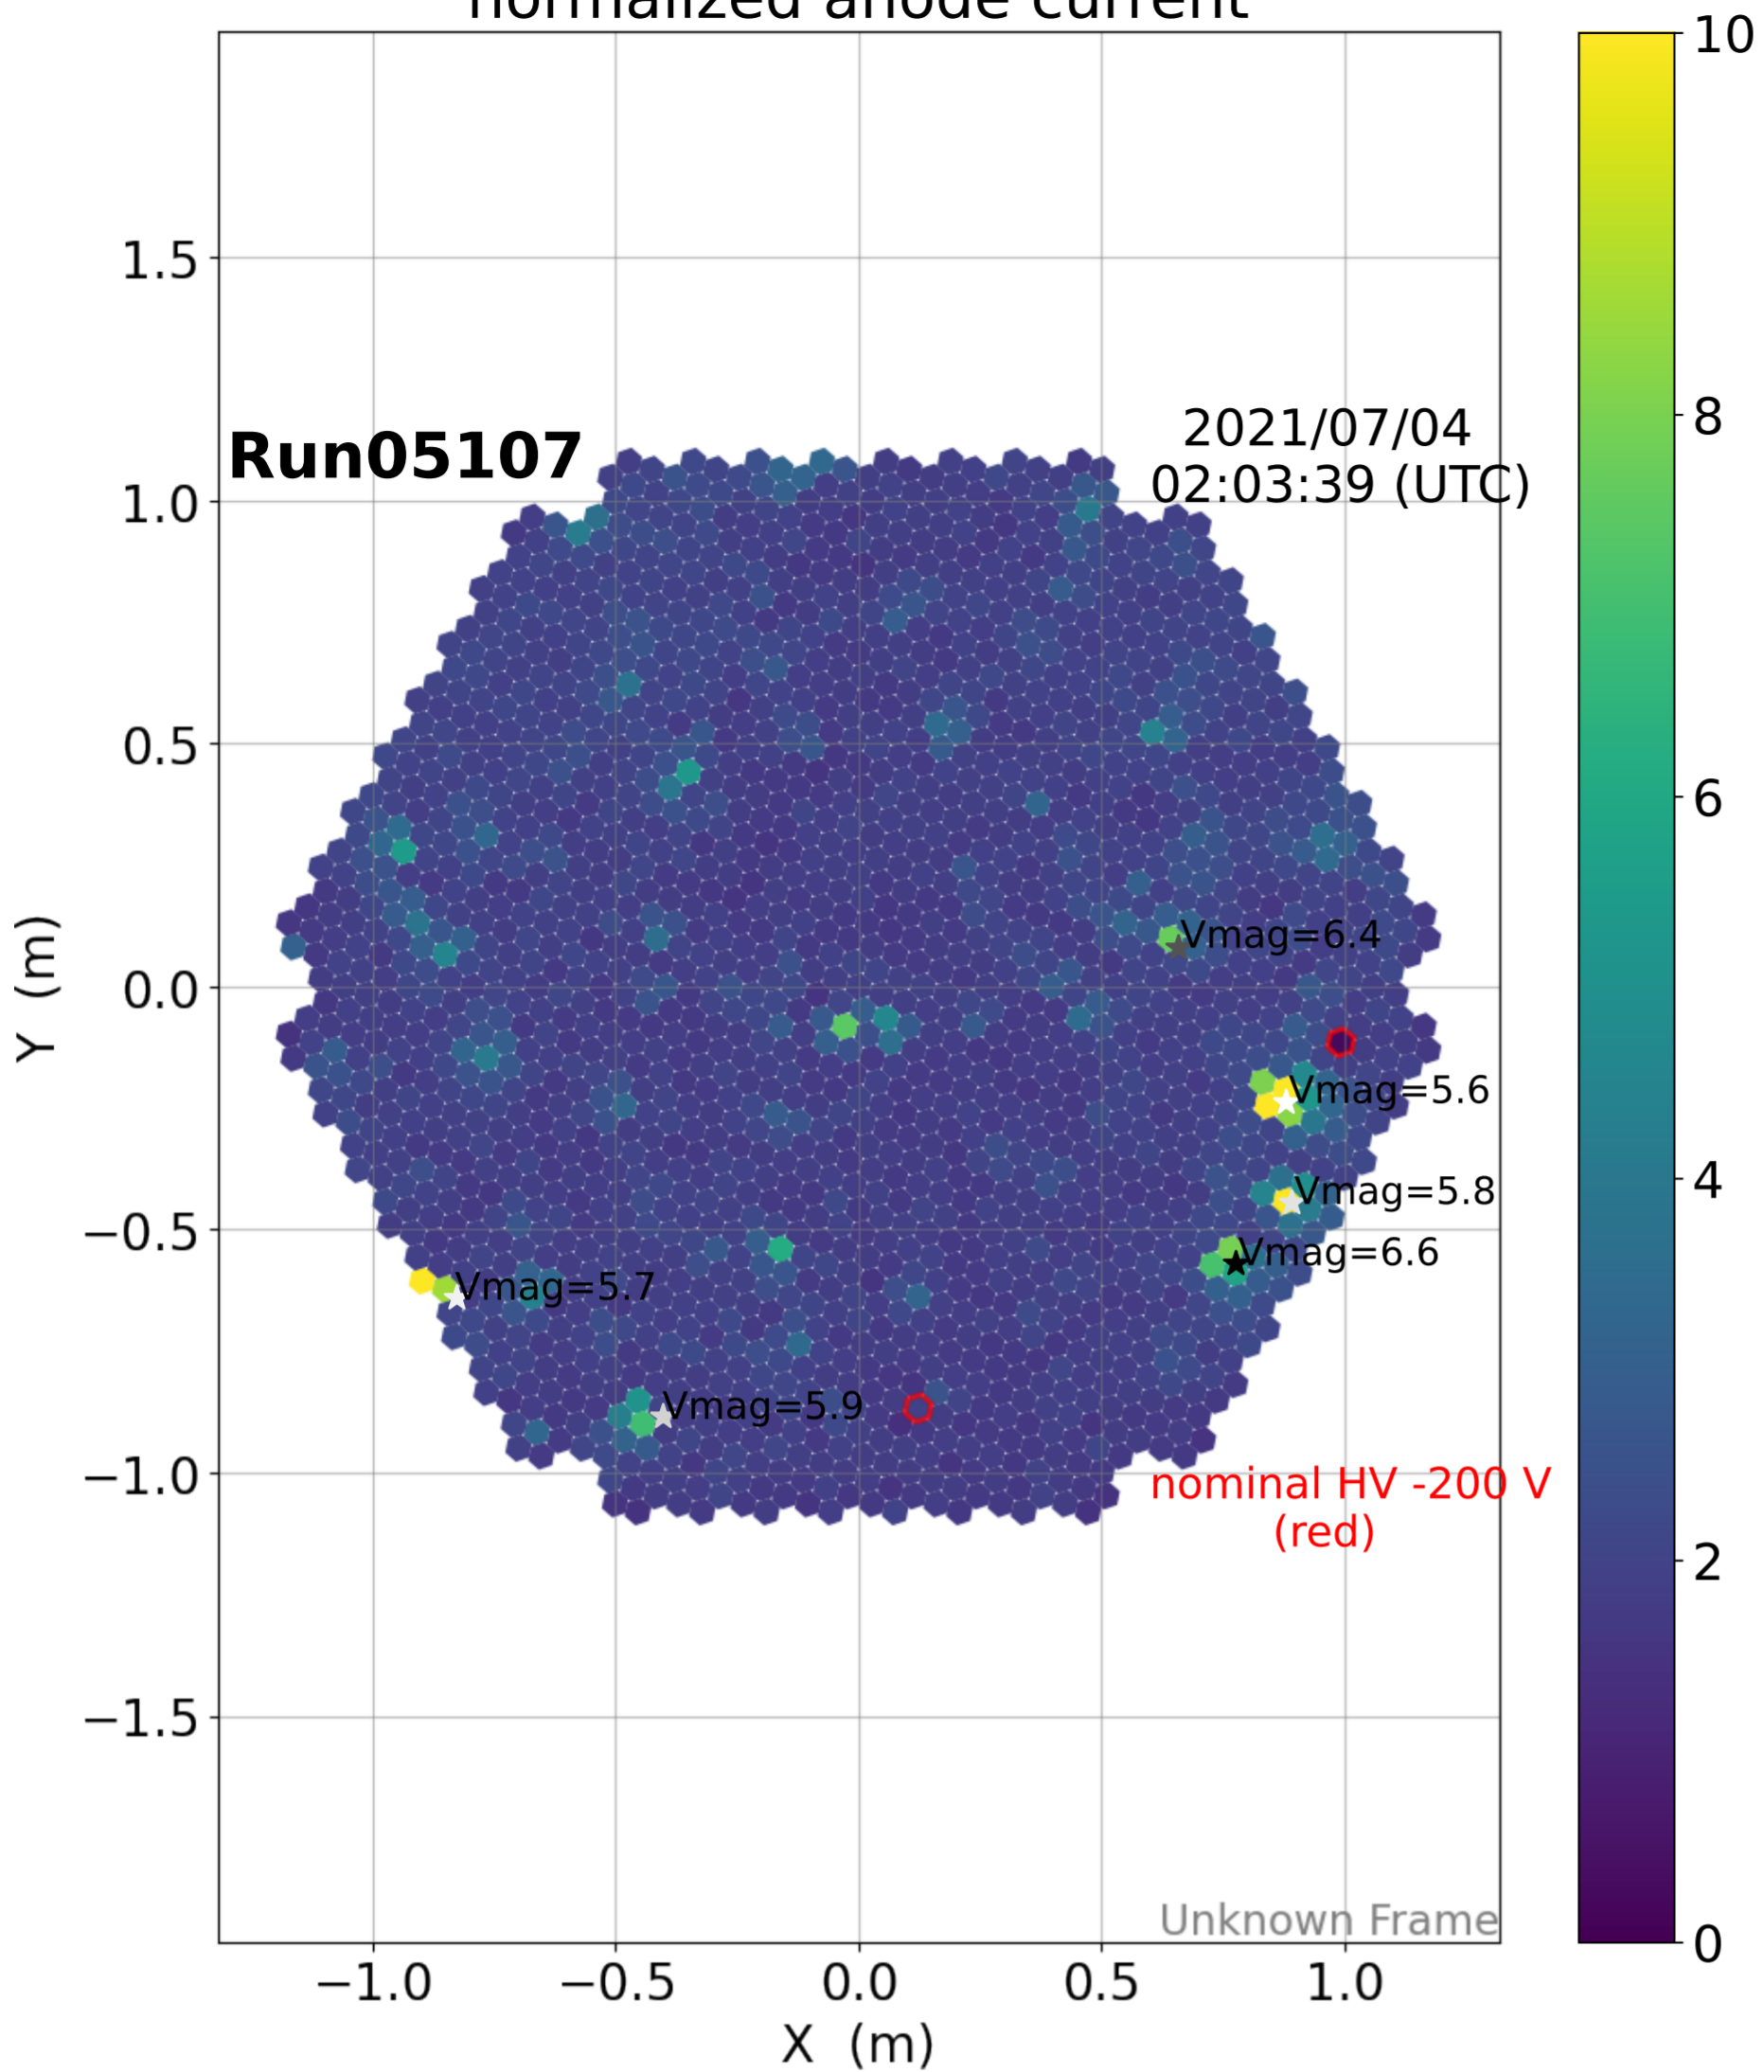

2021-7-3

2021-7-3

2021-7-3

Calibration Box (2021-7-3)

normalized anode current

L1 local rate [Hz]

normalized anode current

L1 local rate [Hz]