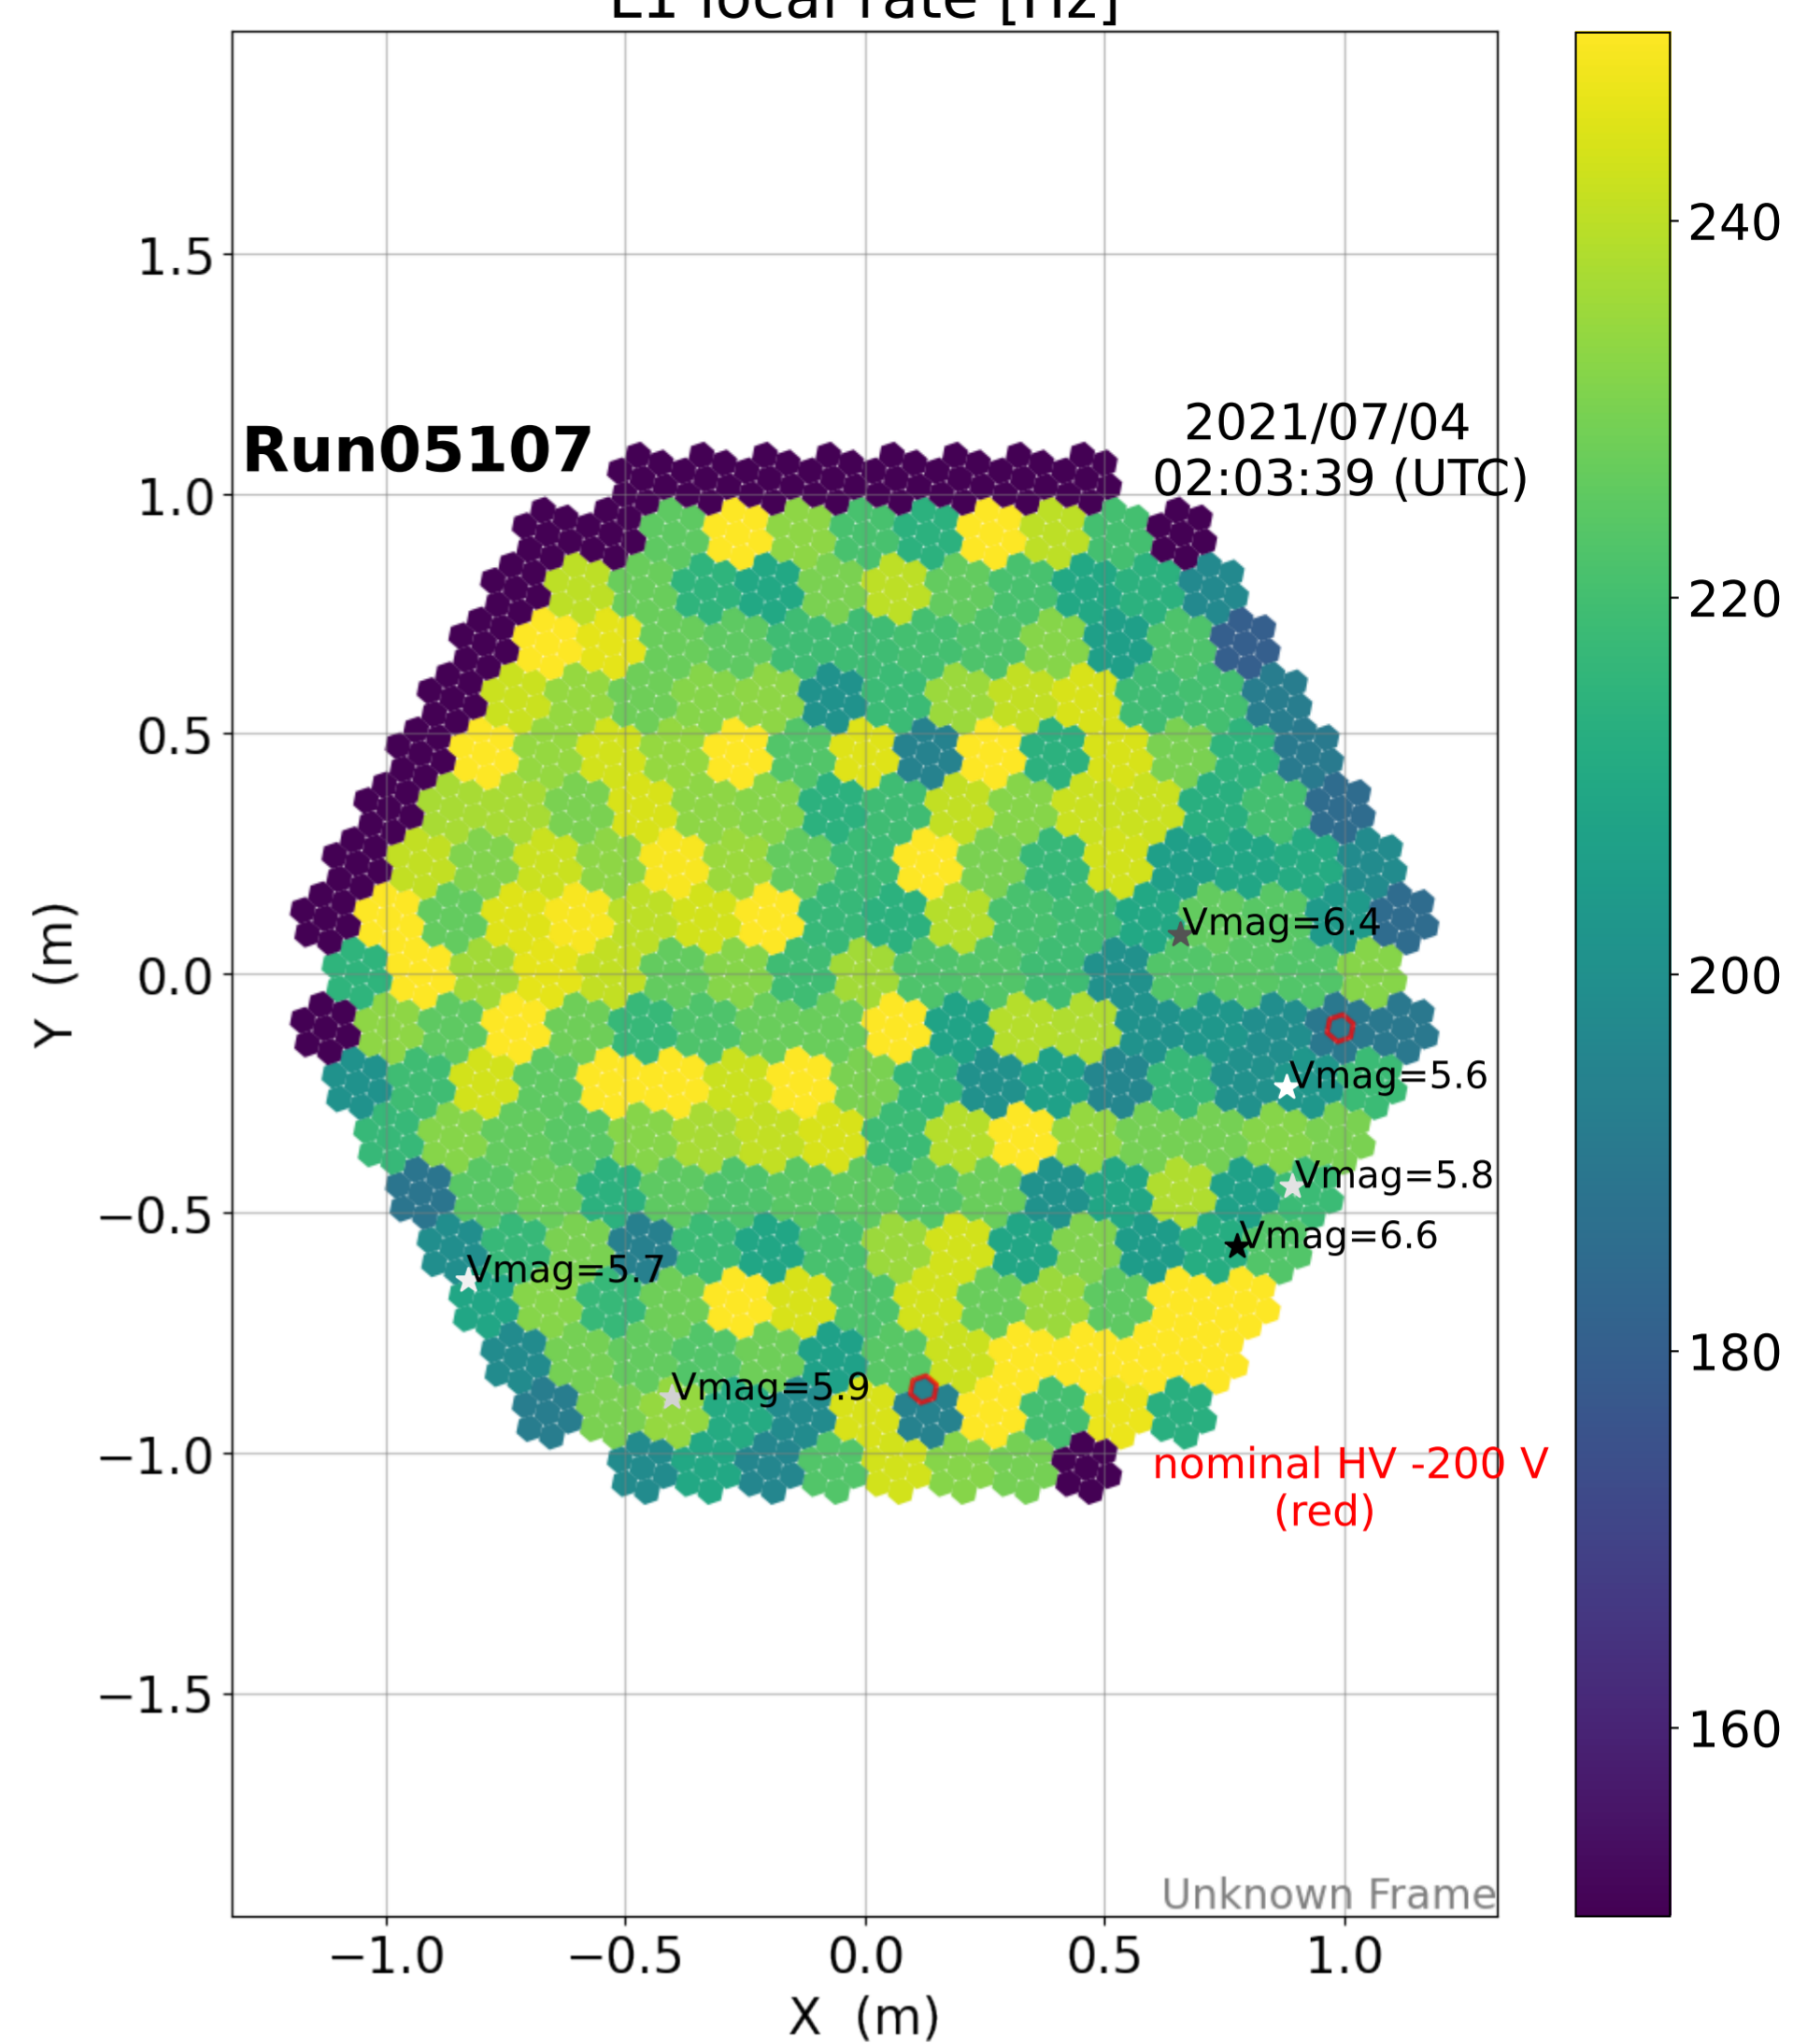

2021-7-3

2021-7-3

2021-7-3

Calibration Box (2021-7-3)

normalized anode current

L1 local rate [Hz]

normalized anode current

L1 local rate [Hz]