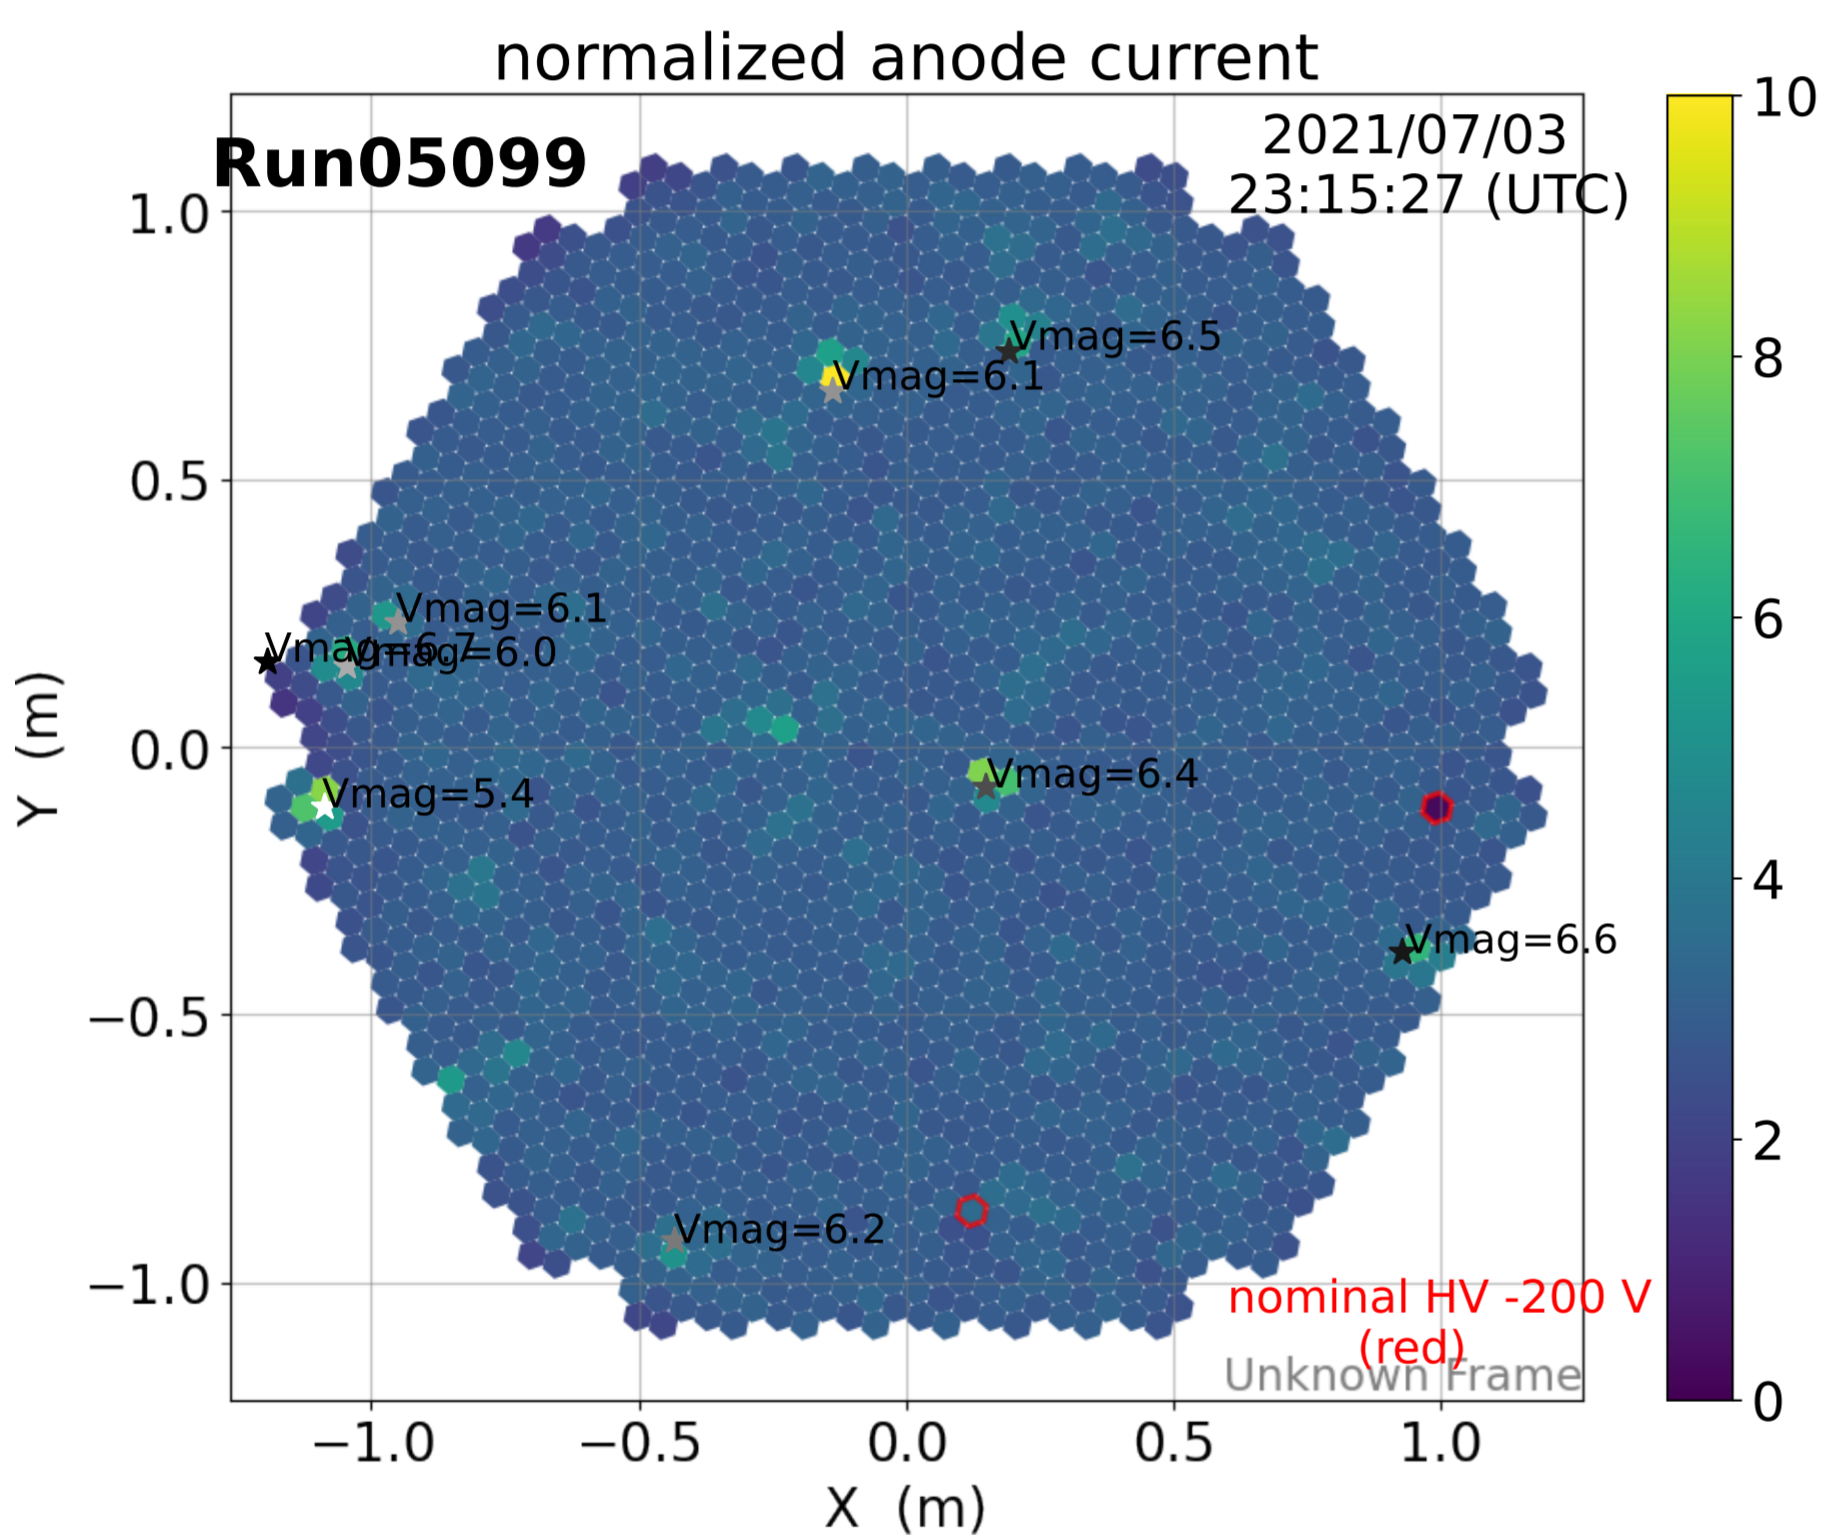

2021-7-3

2021-7-3

2021-7-3

Calibration Box (2021-7-3)

normalized anode current

L1 local rate [Hz]

normalized anode current

L1 local rate [Hz]