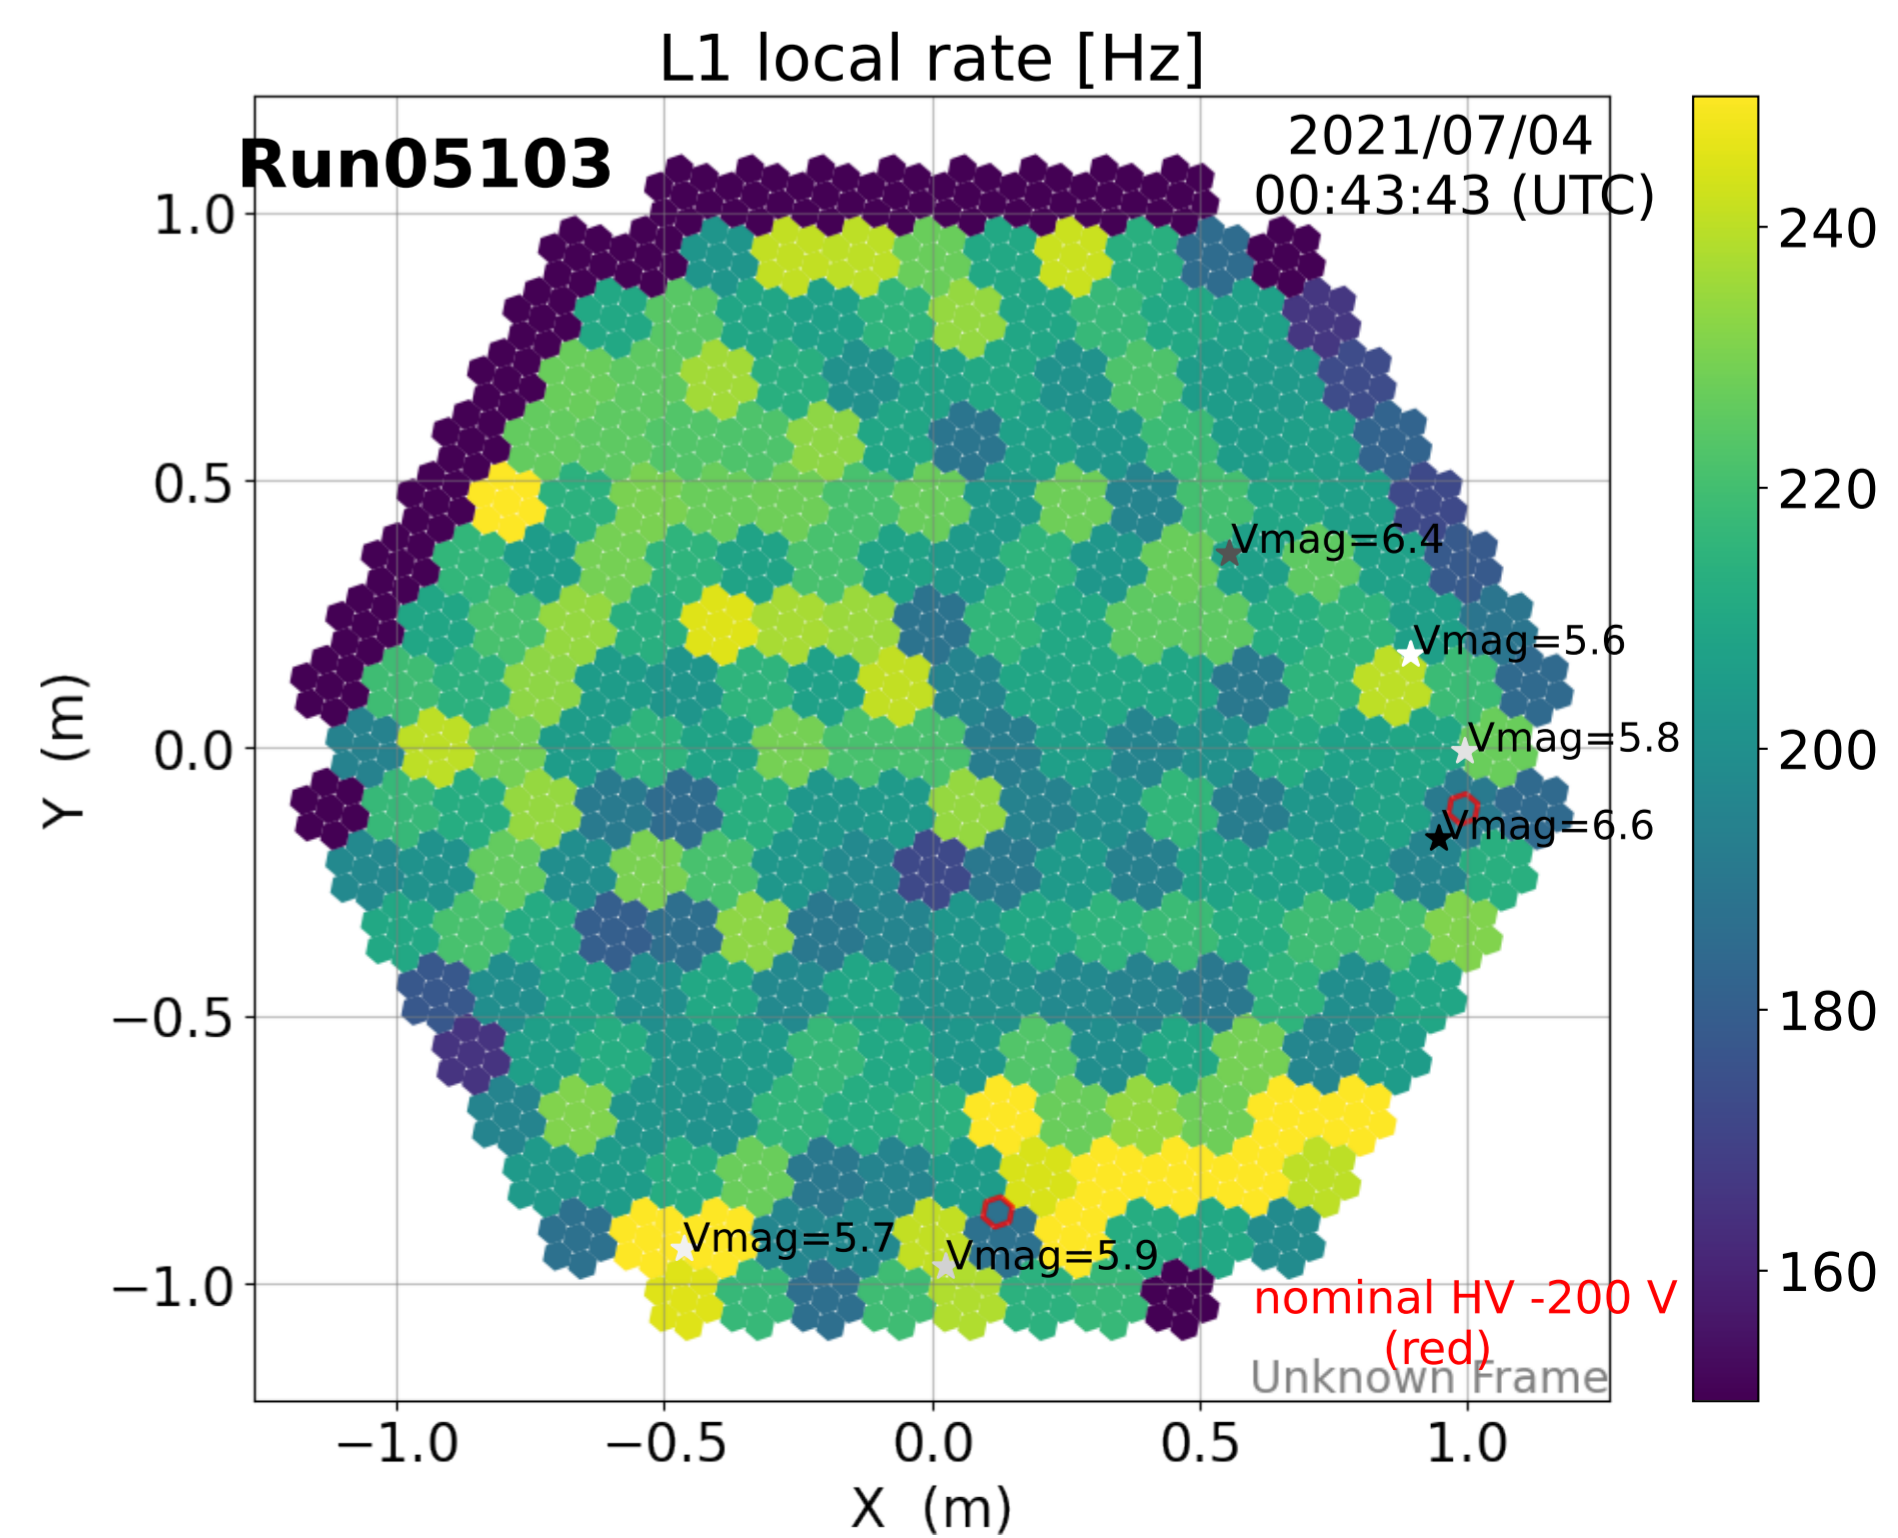

2021-7-3

2021-7-3

2021-7-3

Calibration Box (2021-7-3)

normalized anode current

L1 local rate [Hz]

normalized anode current

L1 local rate [Hz]