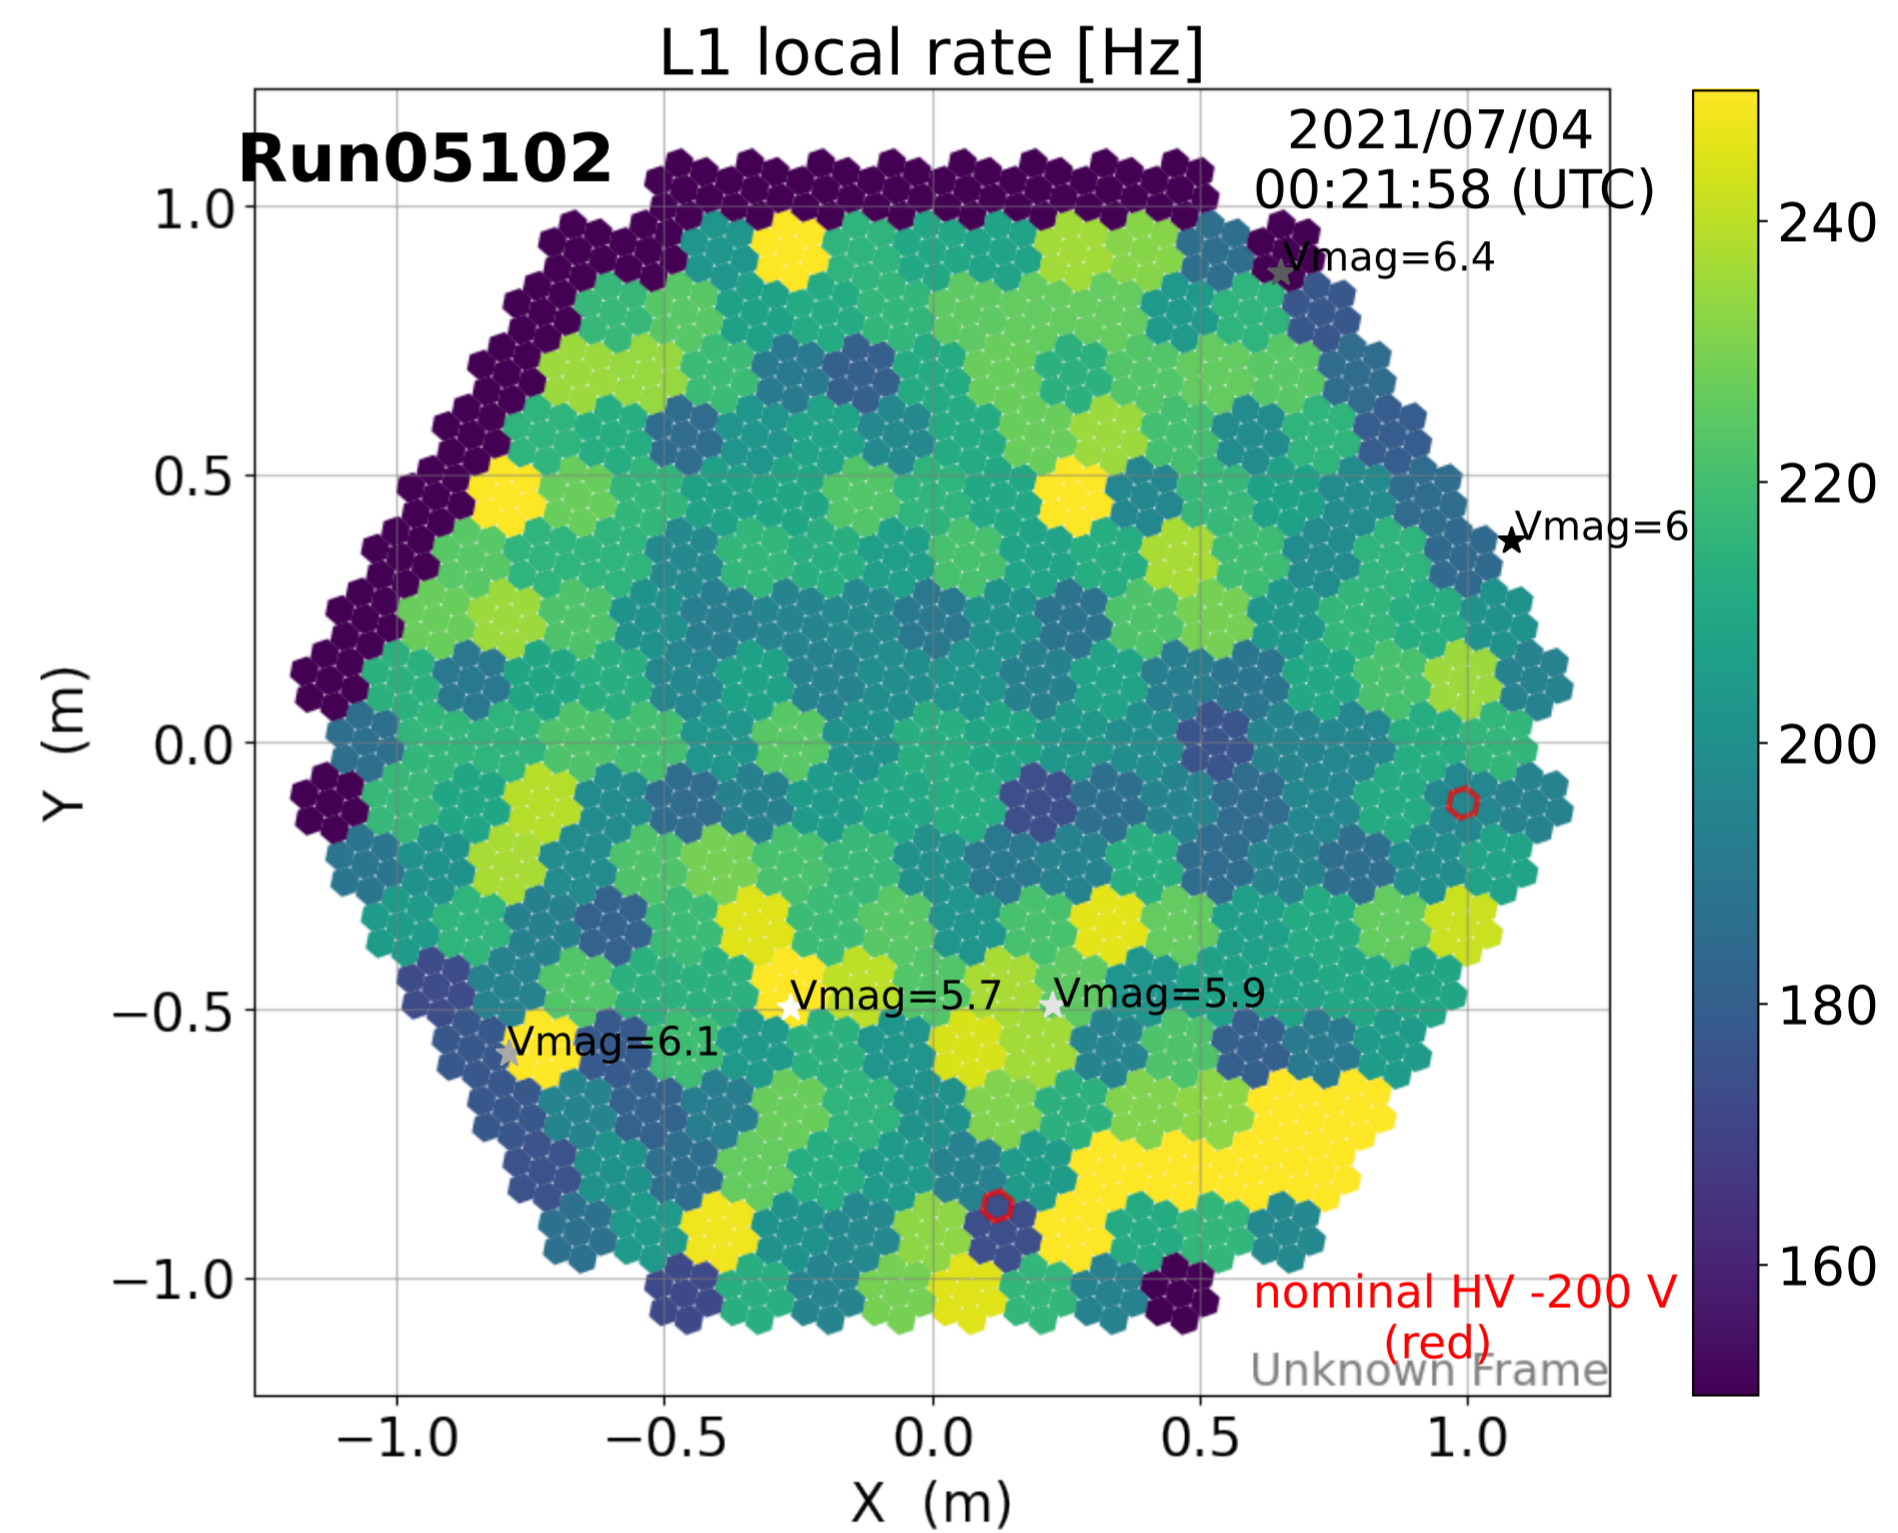

2021-7-3

2021-7-3

2021-7-3

Calibration Box (2021-7-3)

normalized anode current

L1 local rate [Hz]

normalized anode current

L1 local rate [Hz]