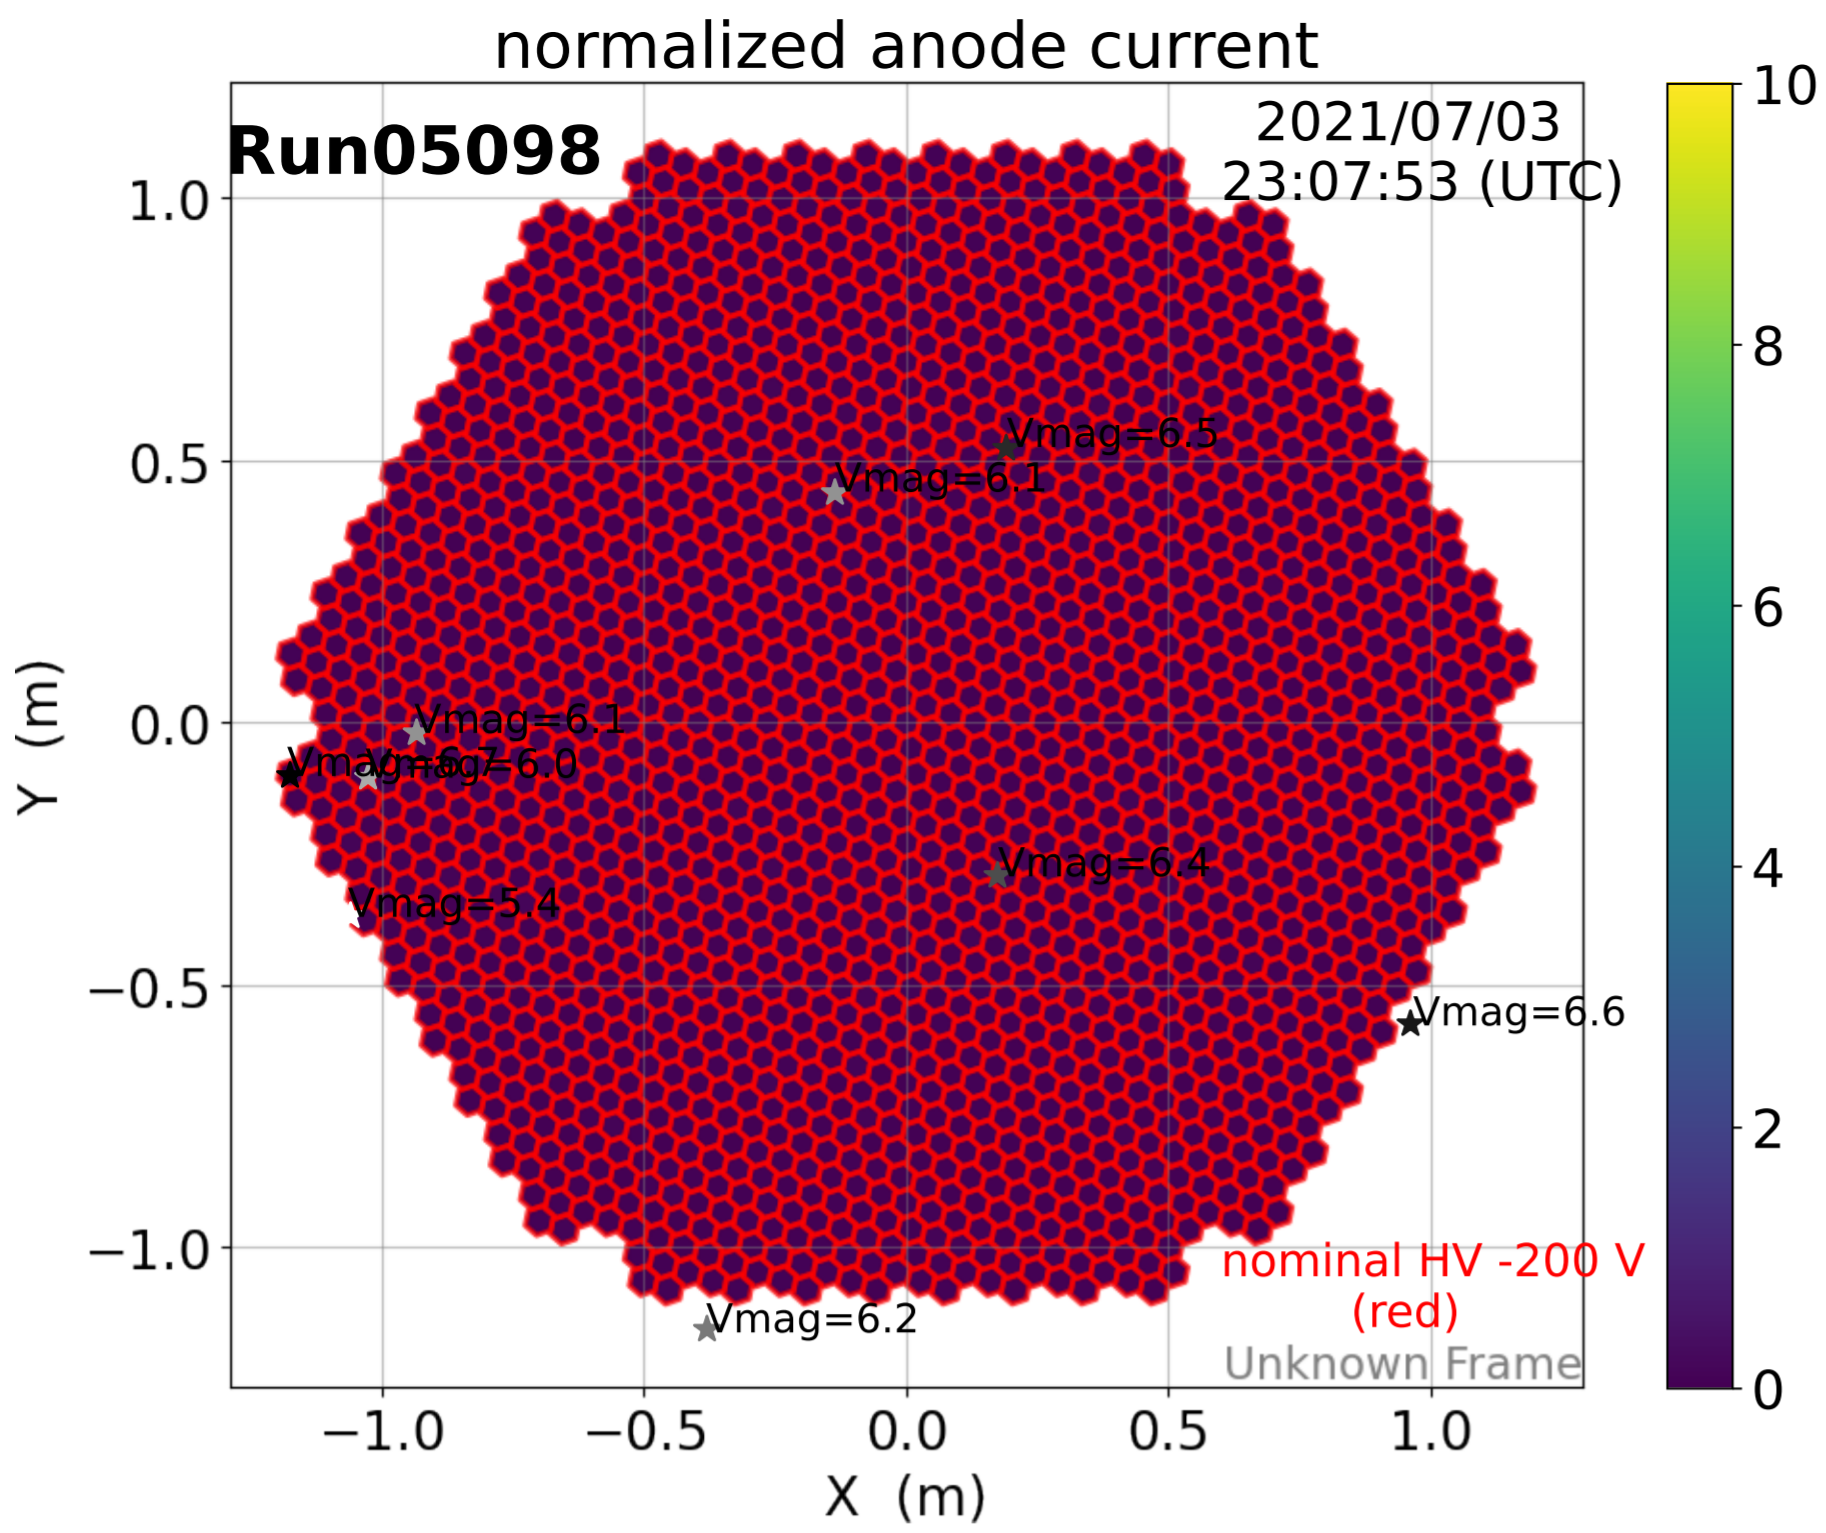

2021-7-3

2021-7-3

2021-7-3

Calibration Box (2021-7-3)

normalized anode current

L1 local rate [Hz]

normalized anode current

L1 local rate [Hz]