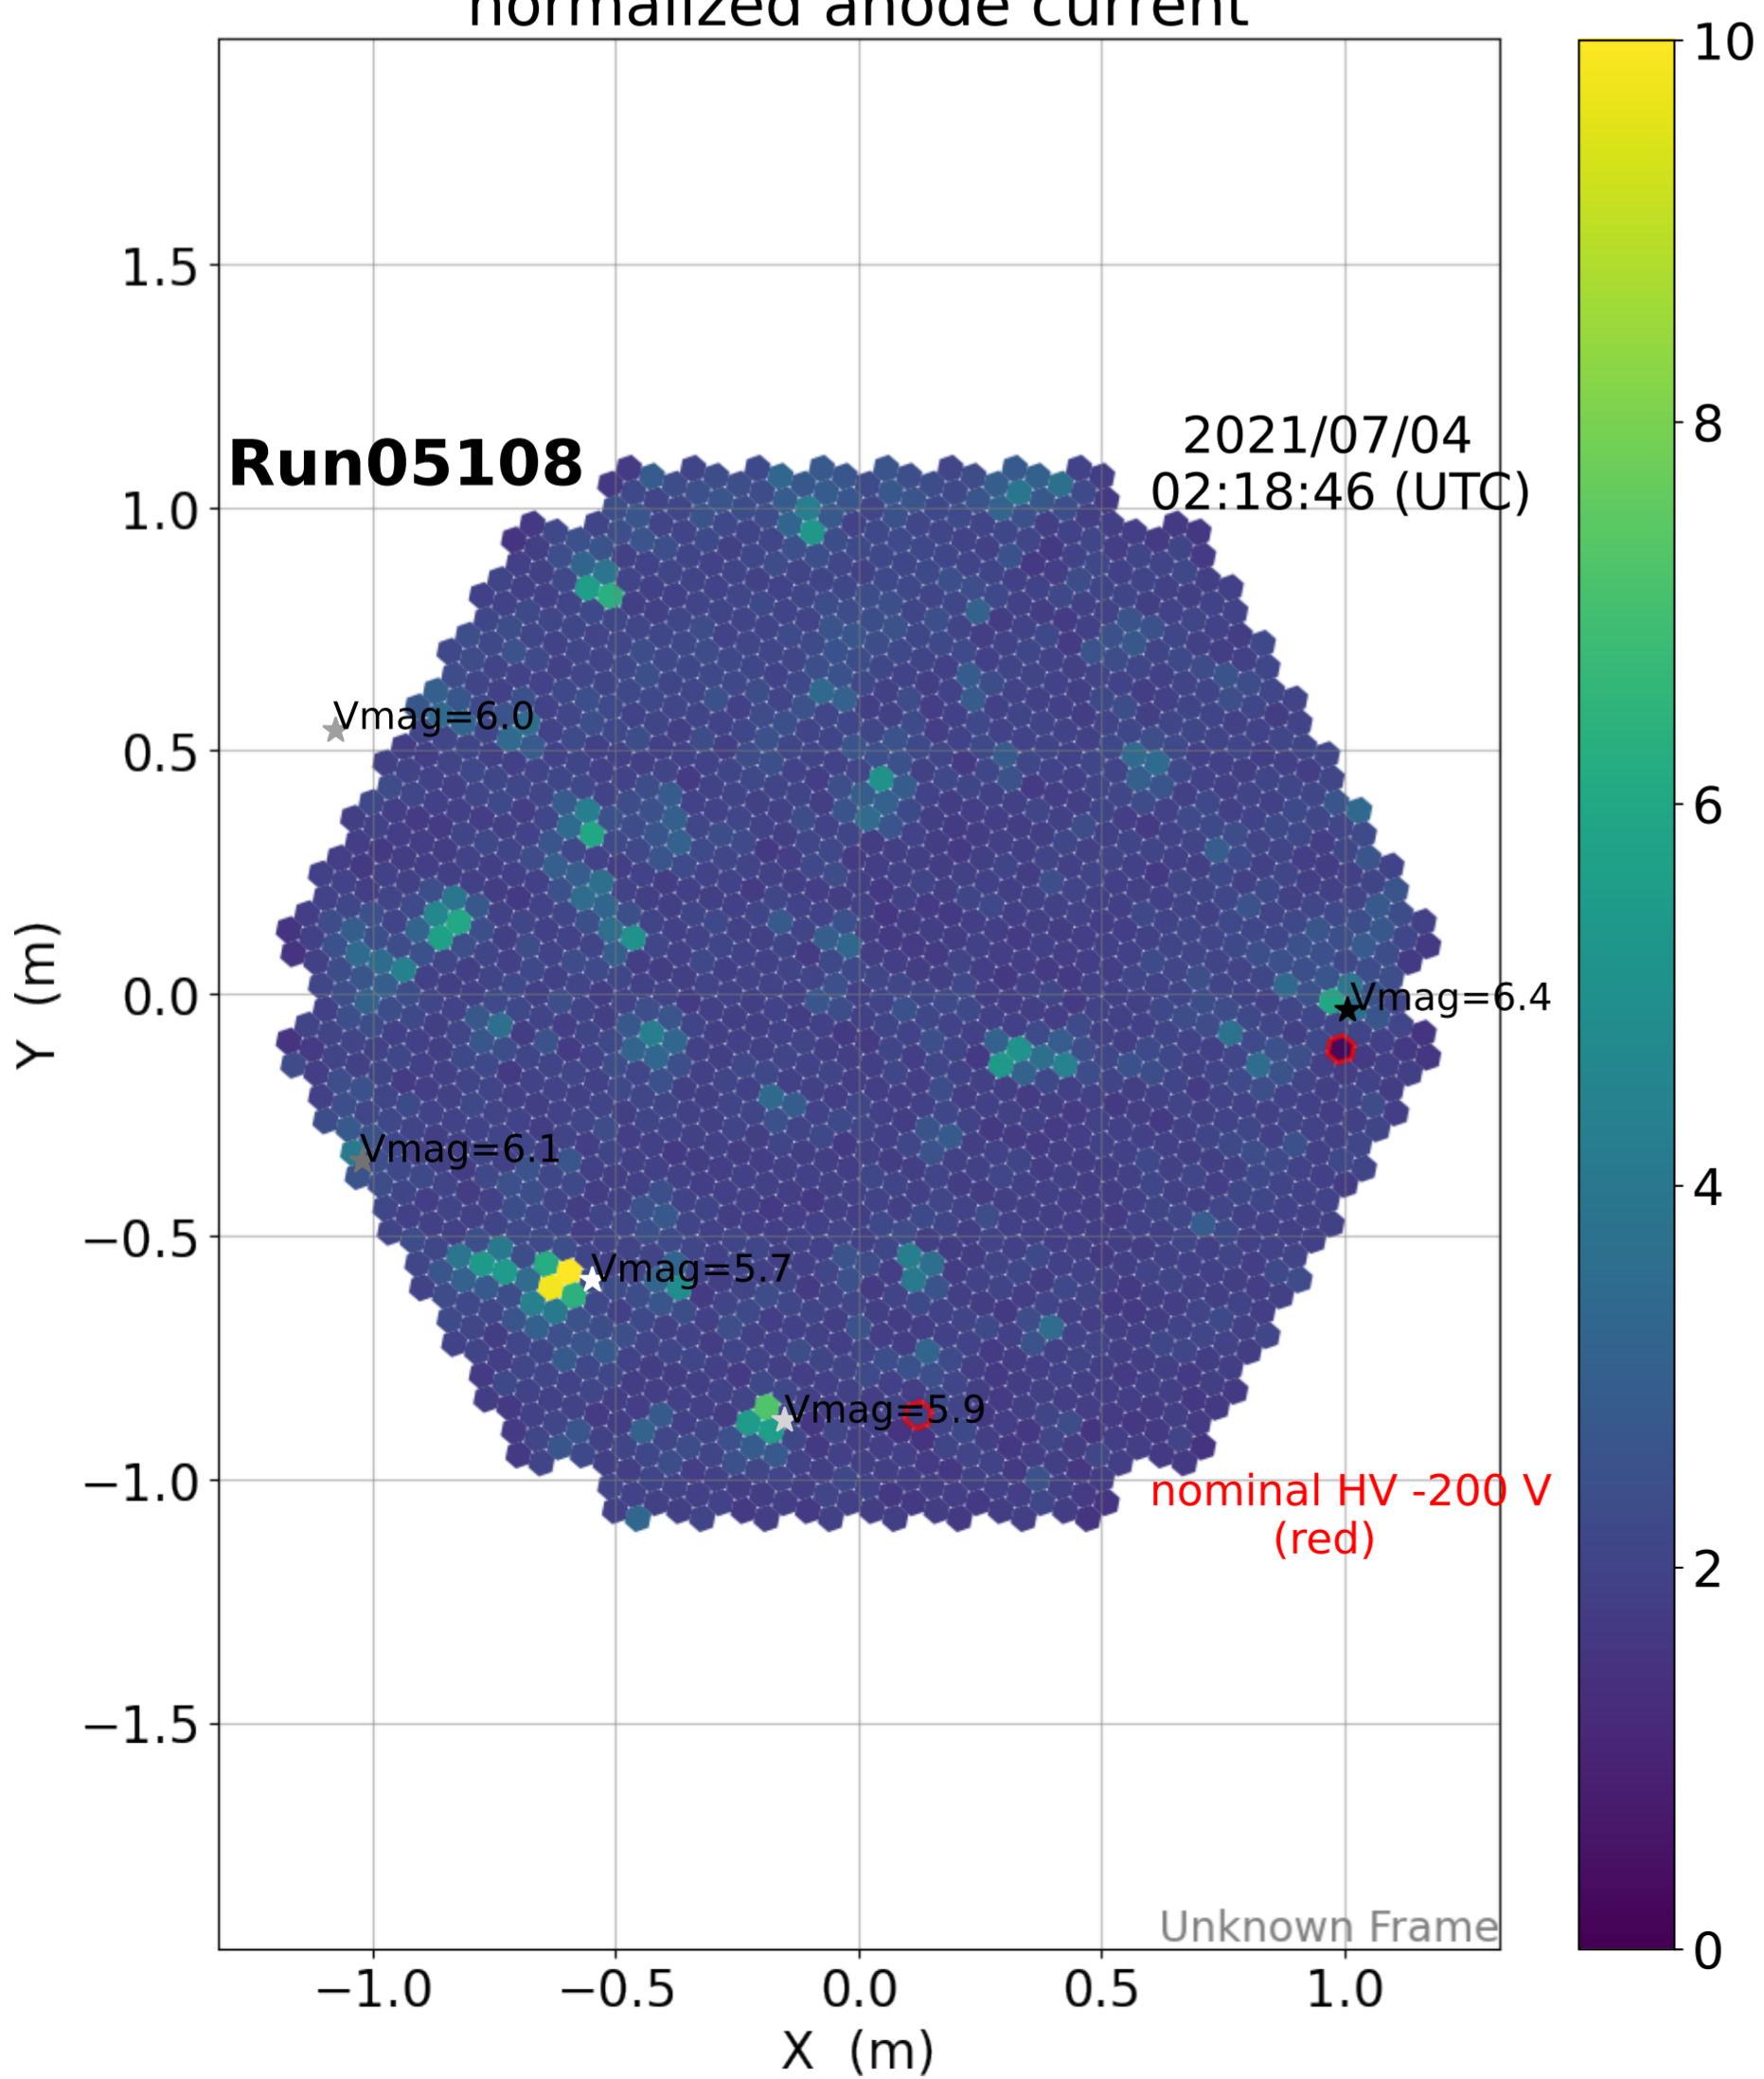

2021-7-3

2021-7-3

2021-7-3

Calibration Box (2021-7-3)

normalized anode current

L1 local rate [Hz]

normalized anode current

L1 local rate [Hz]