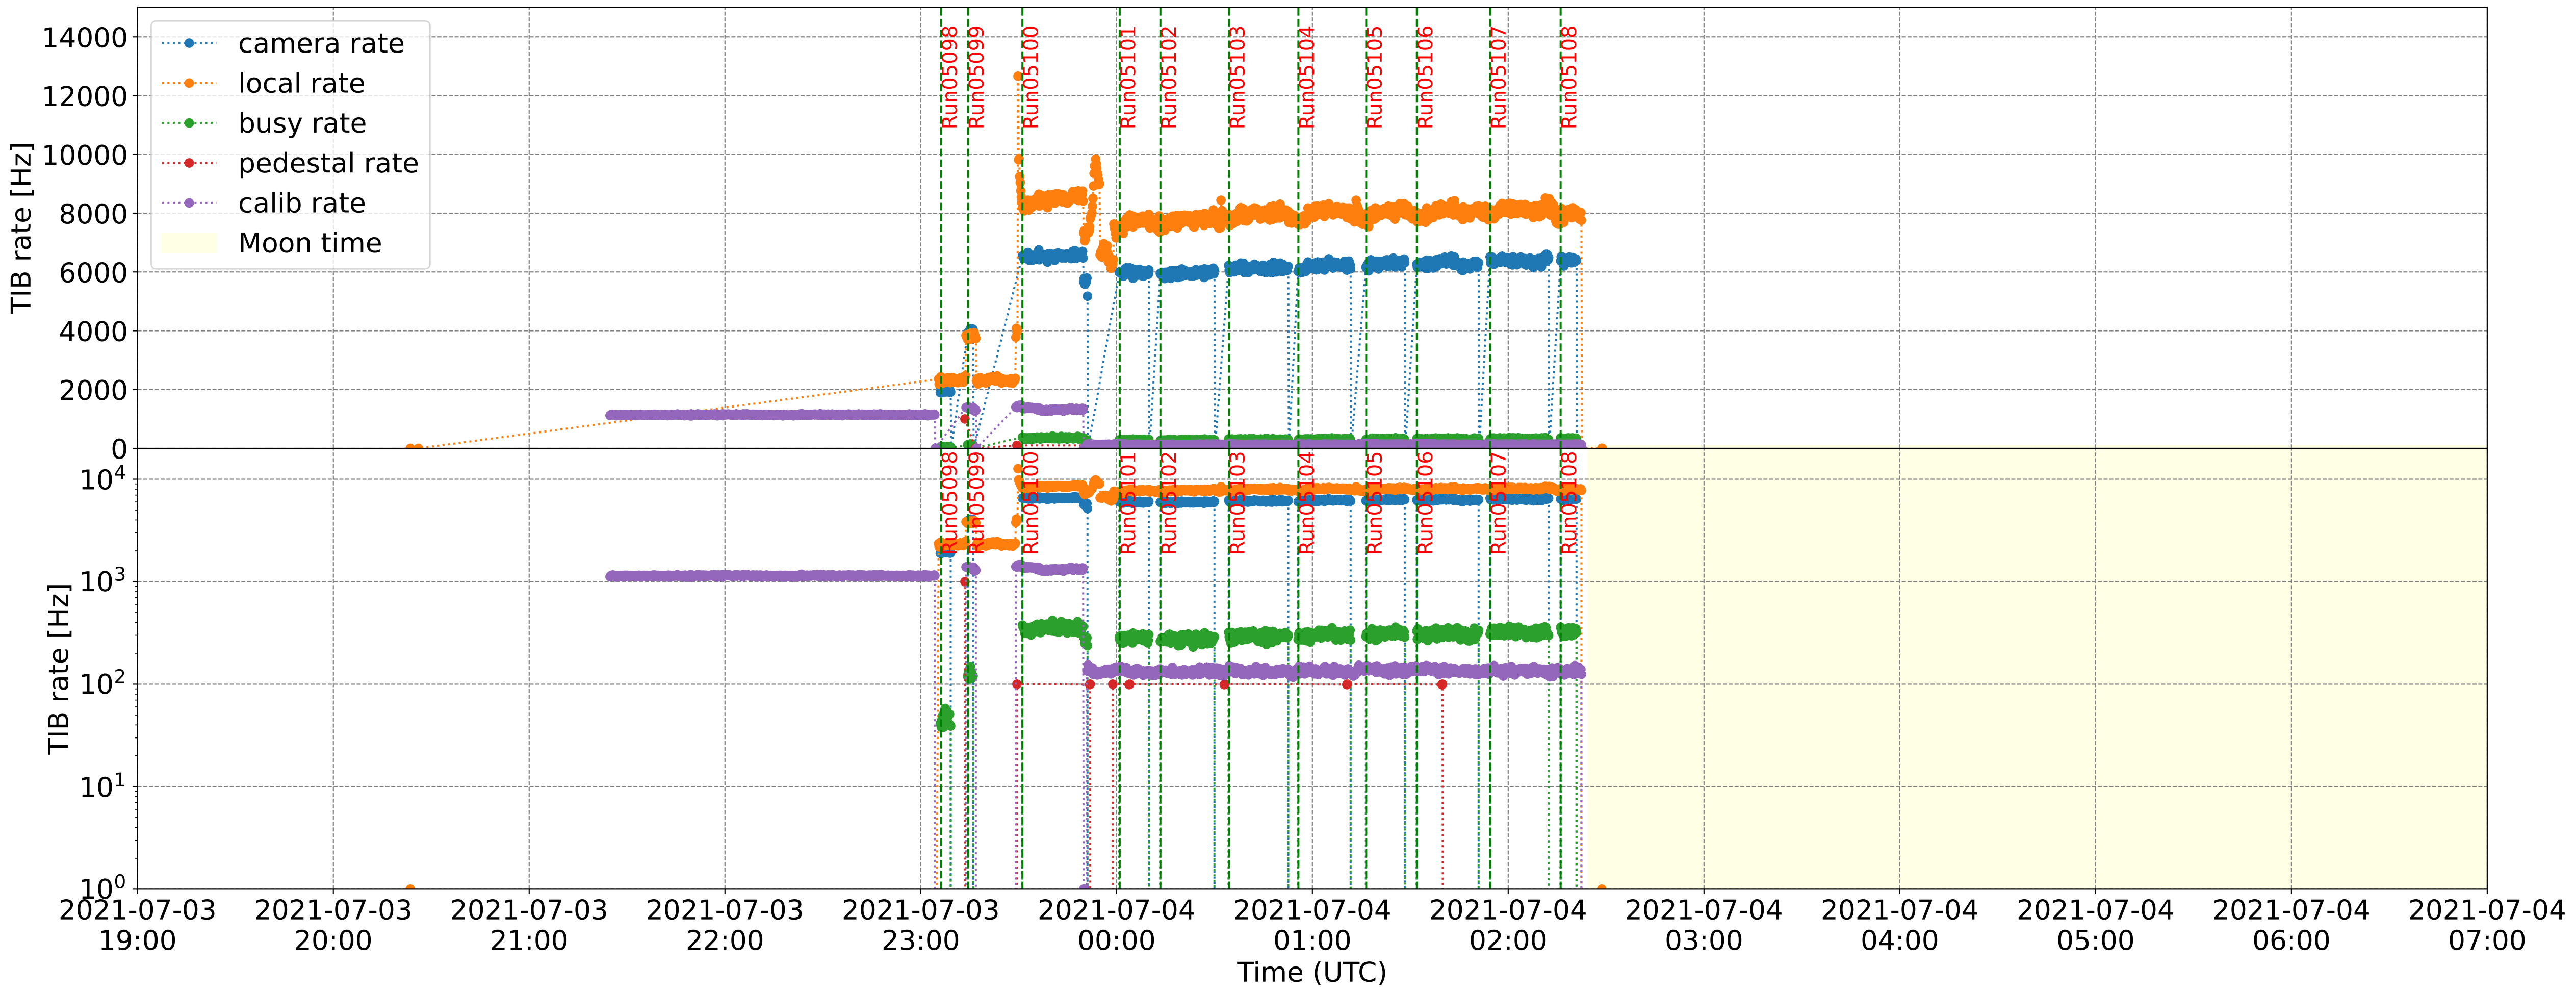

2021-7-3

2021-7-3

2021-7-3

Calibration Box (2021-7-3)

normalized anode current

L1 local rate [Hz]

normalized anode current

L1 local rate [Hz]