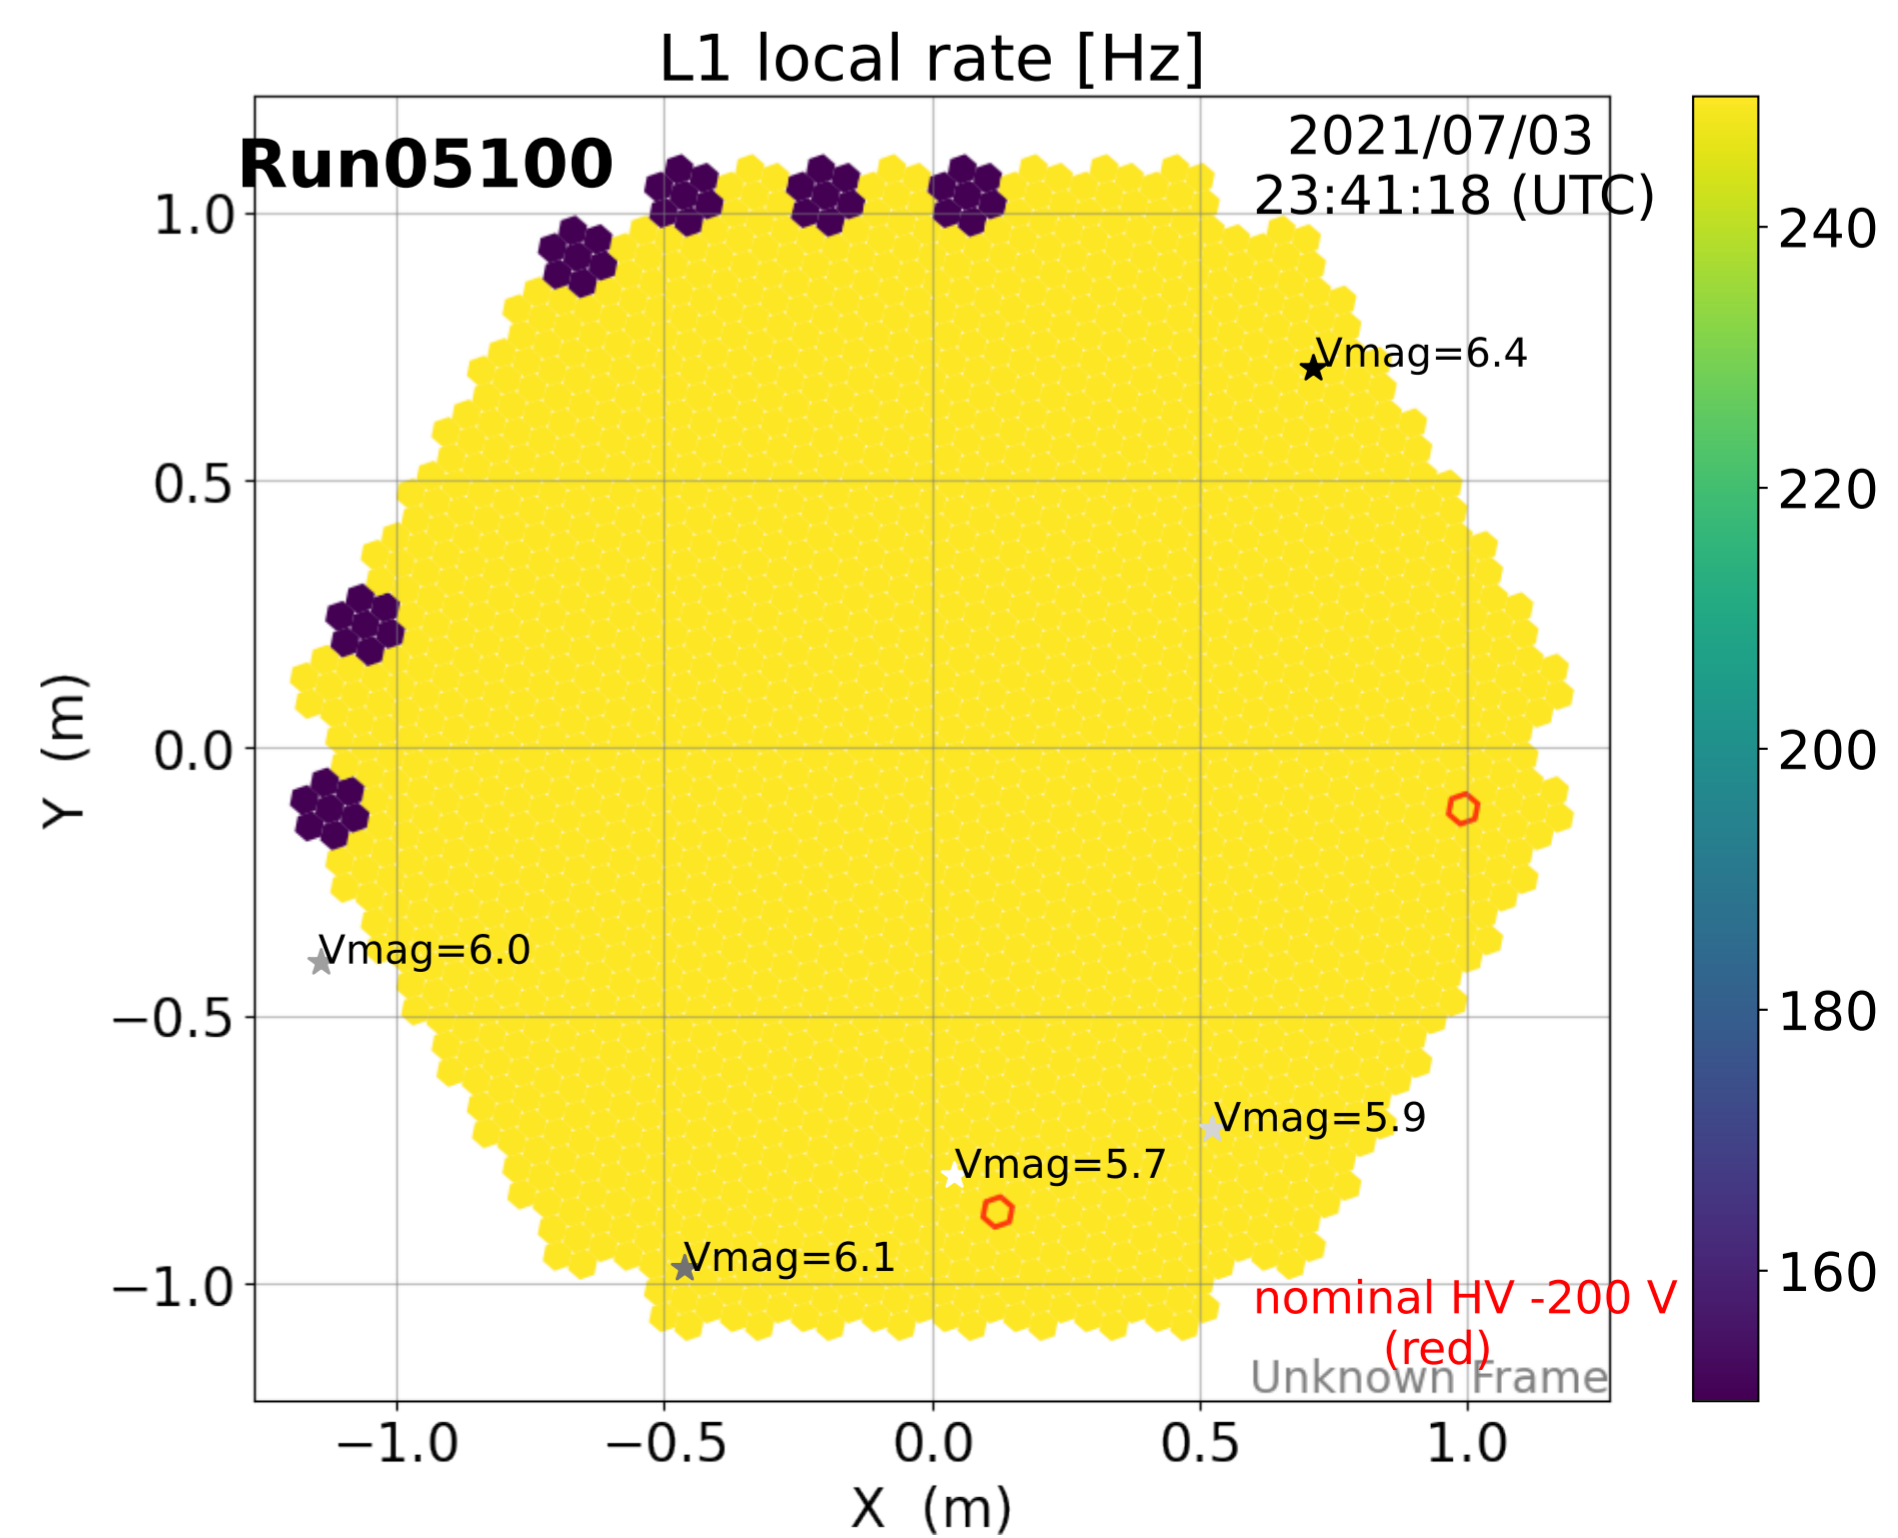

2021-7-3

2021-7-3

2021-7-3

Calibration Box (2021-7-3)

normalized anode current

L1 local rate [Hz]

normalized anode current

L1 local rate [Hz]