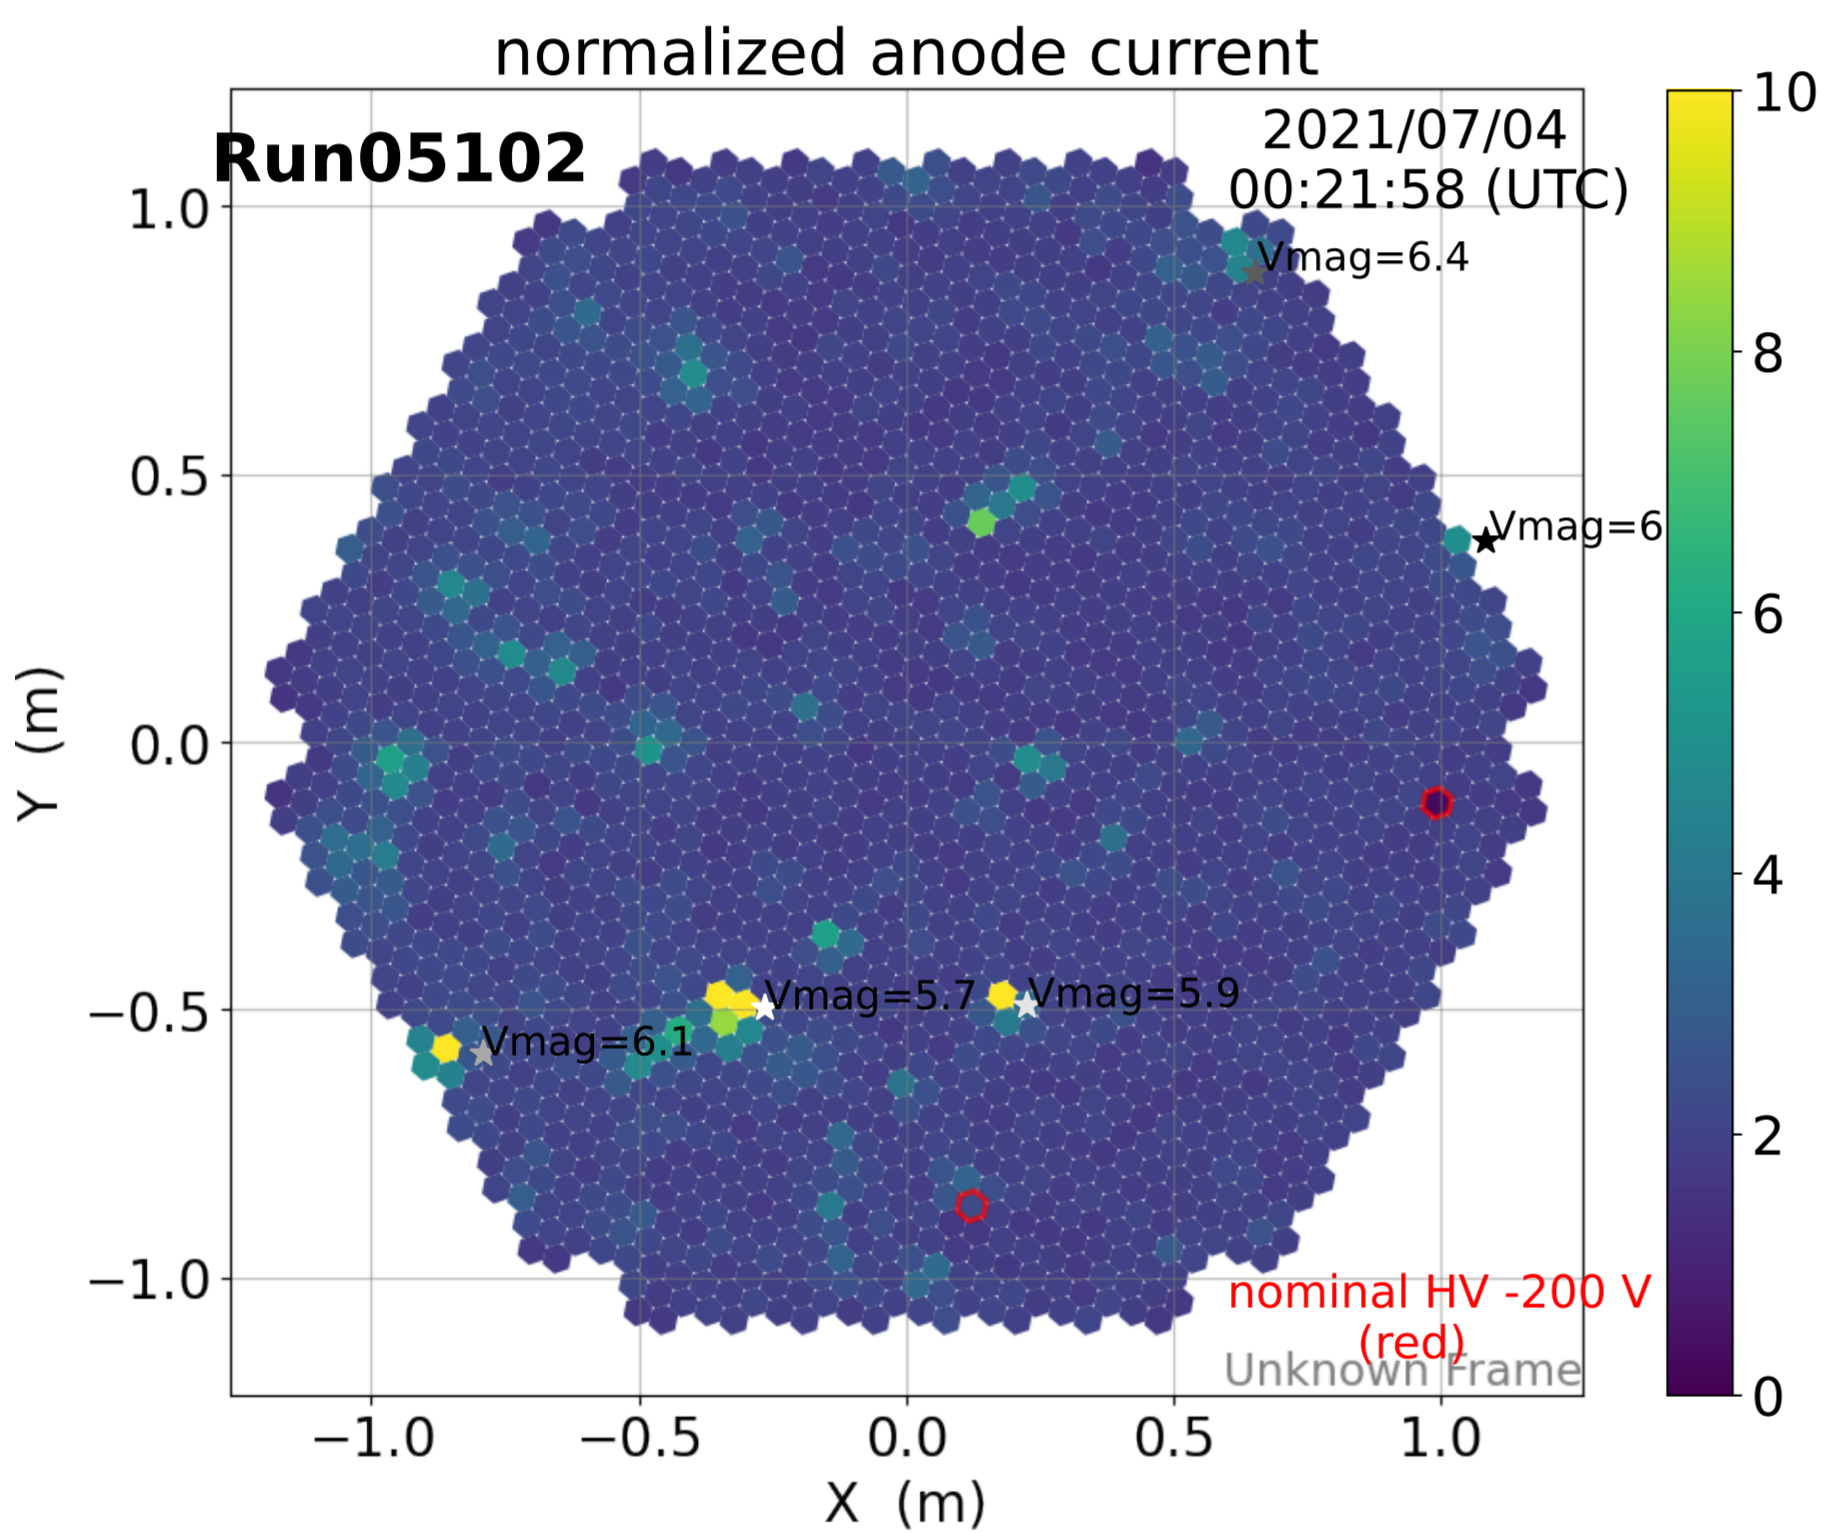

2021-7-3

2021-7-3

2021-7-3

Calibration Box (2021-7-3)

normalized anode current

L1 local rate [Hz]

normalized anode current

L1 local rate [Hz]