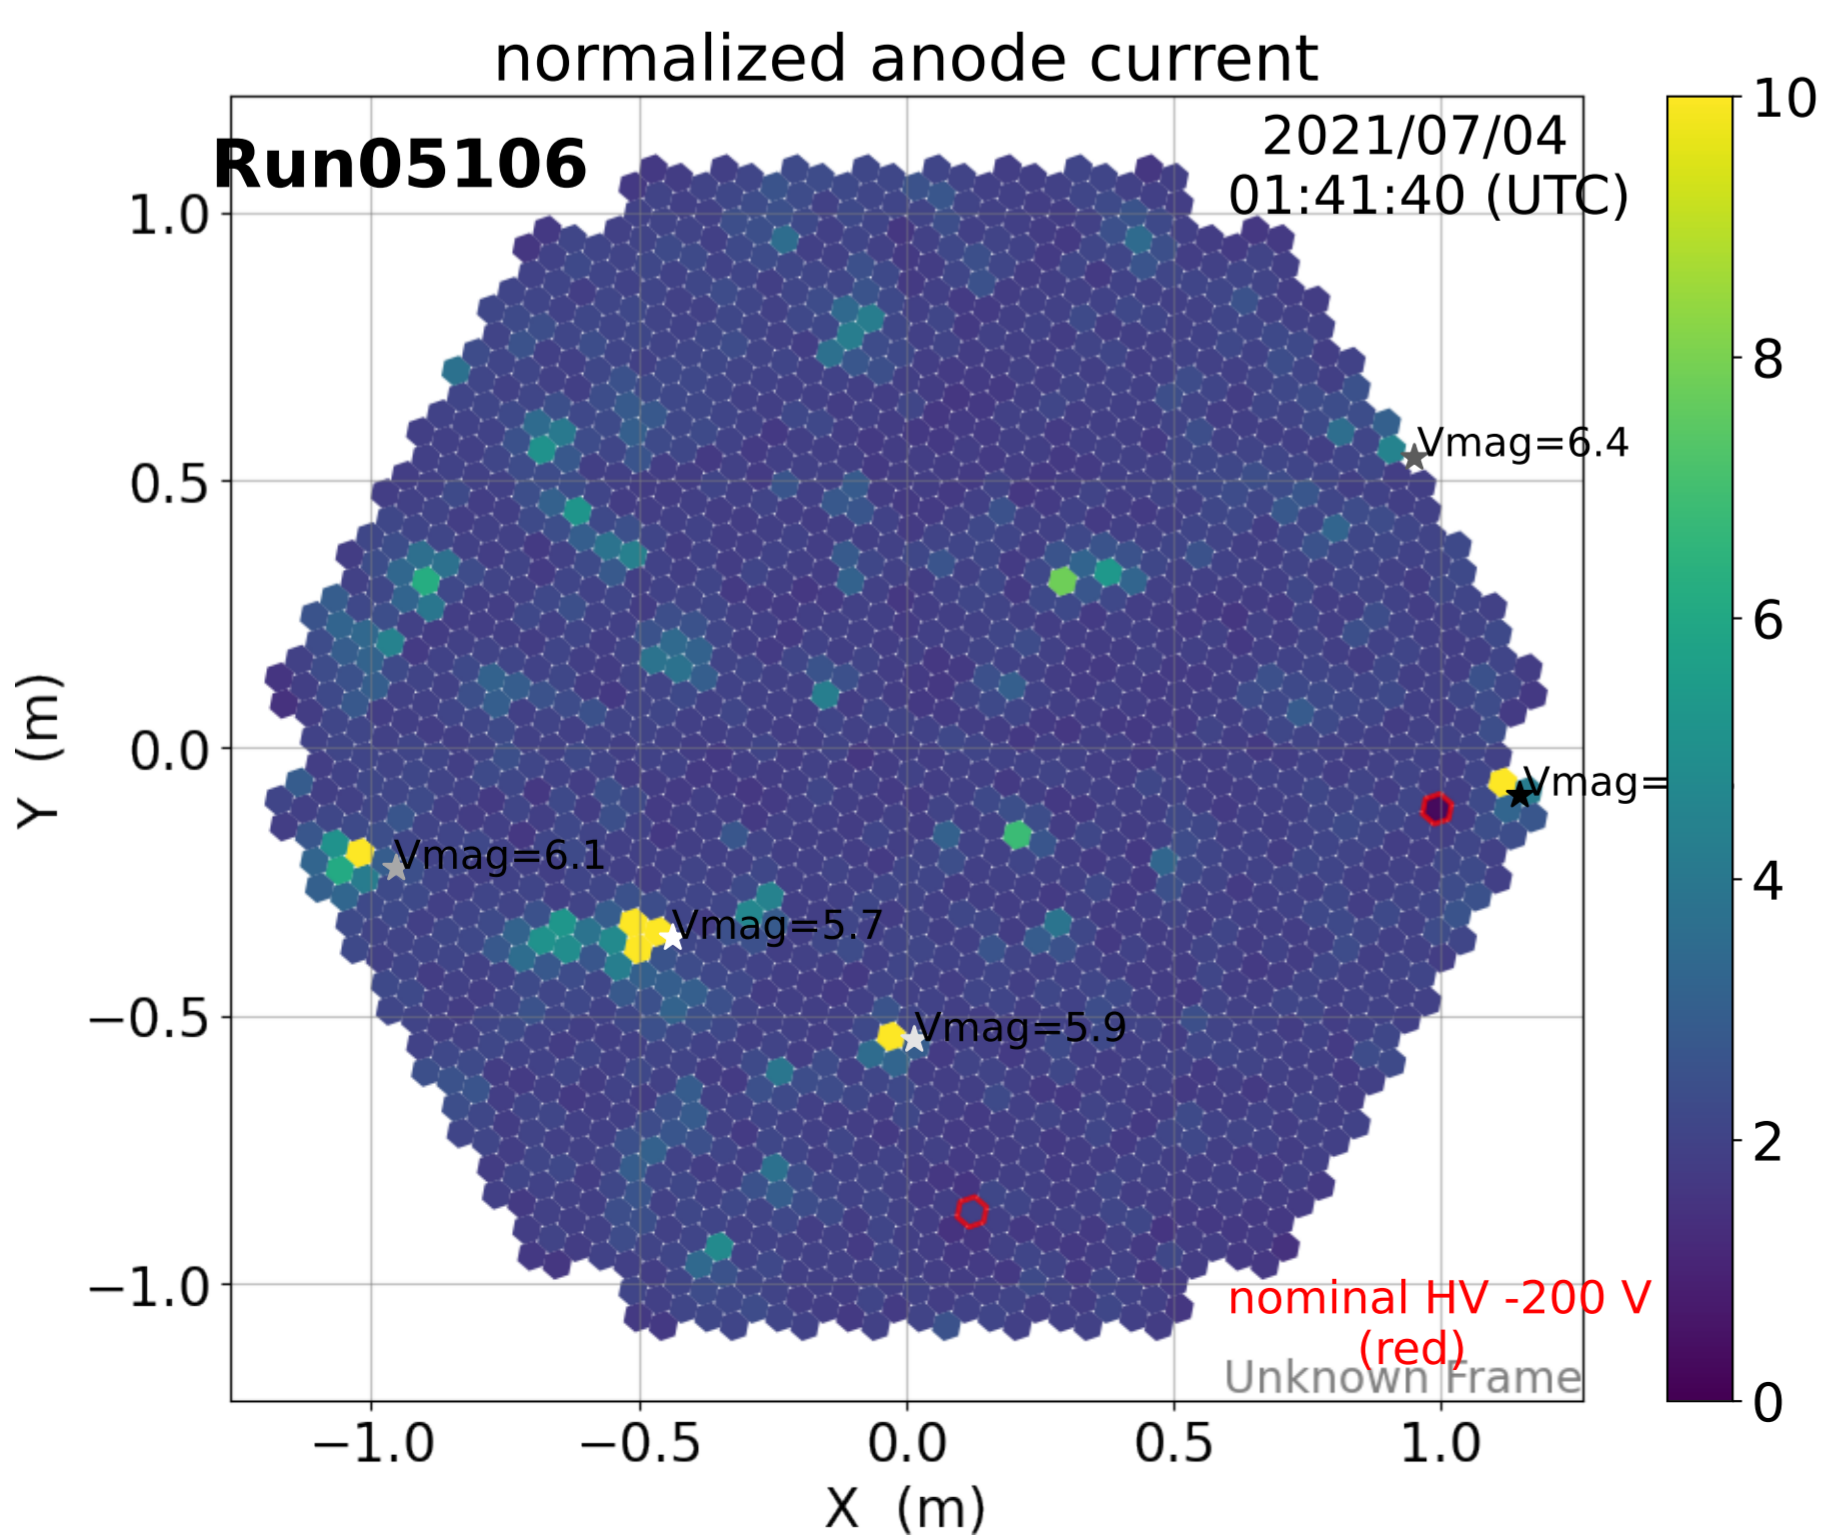

2021-7-3

2021-7-3

2021-7-3

Calibration Box (2021-7-3)

normalized anode current

L1 local rate [Hz]

normalized anode current

L1 local rate [Hz]