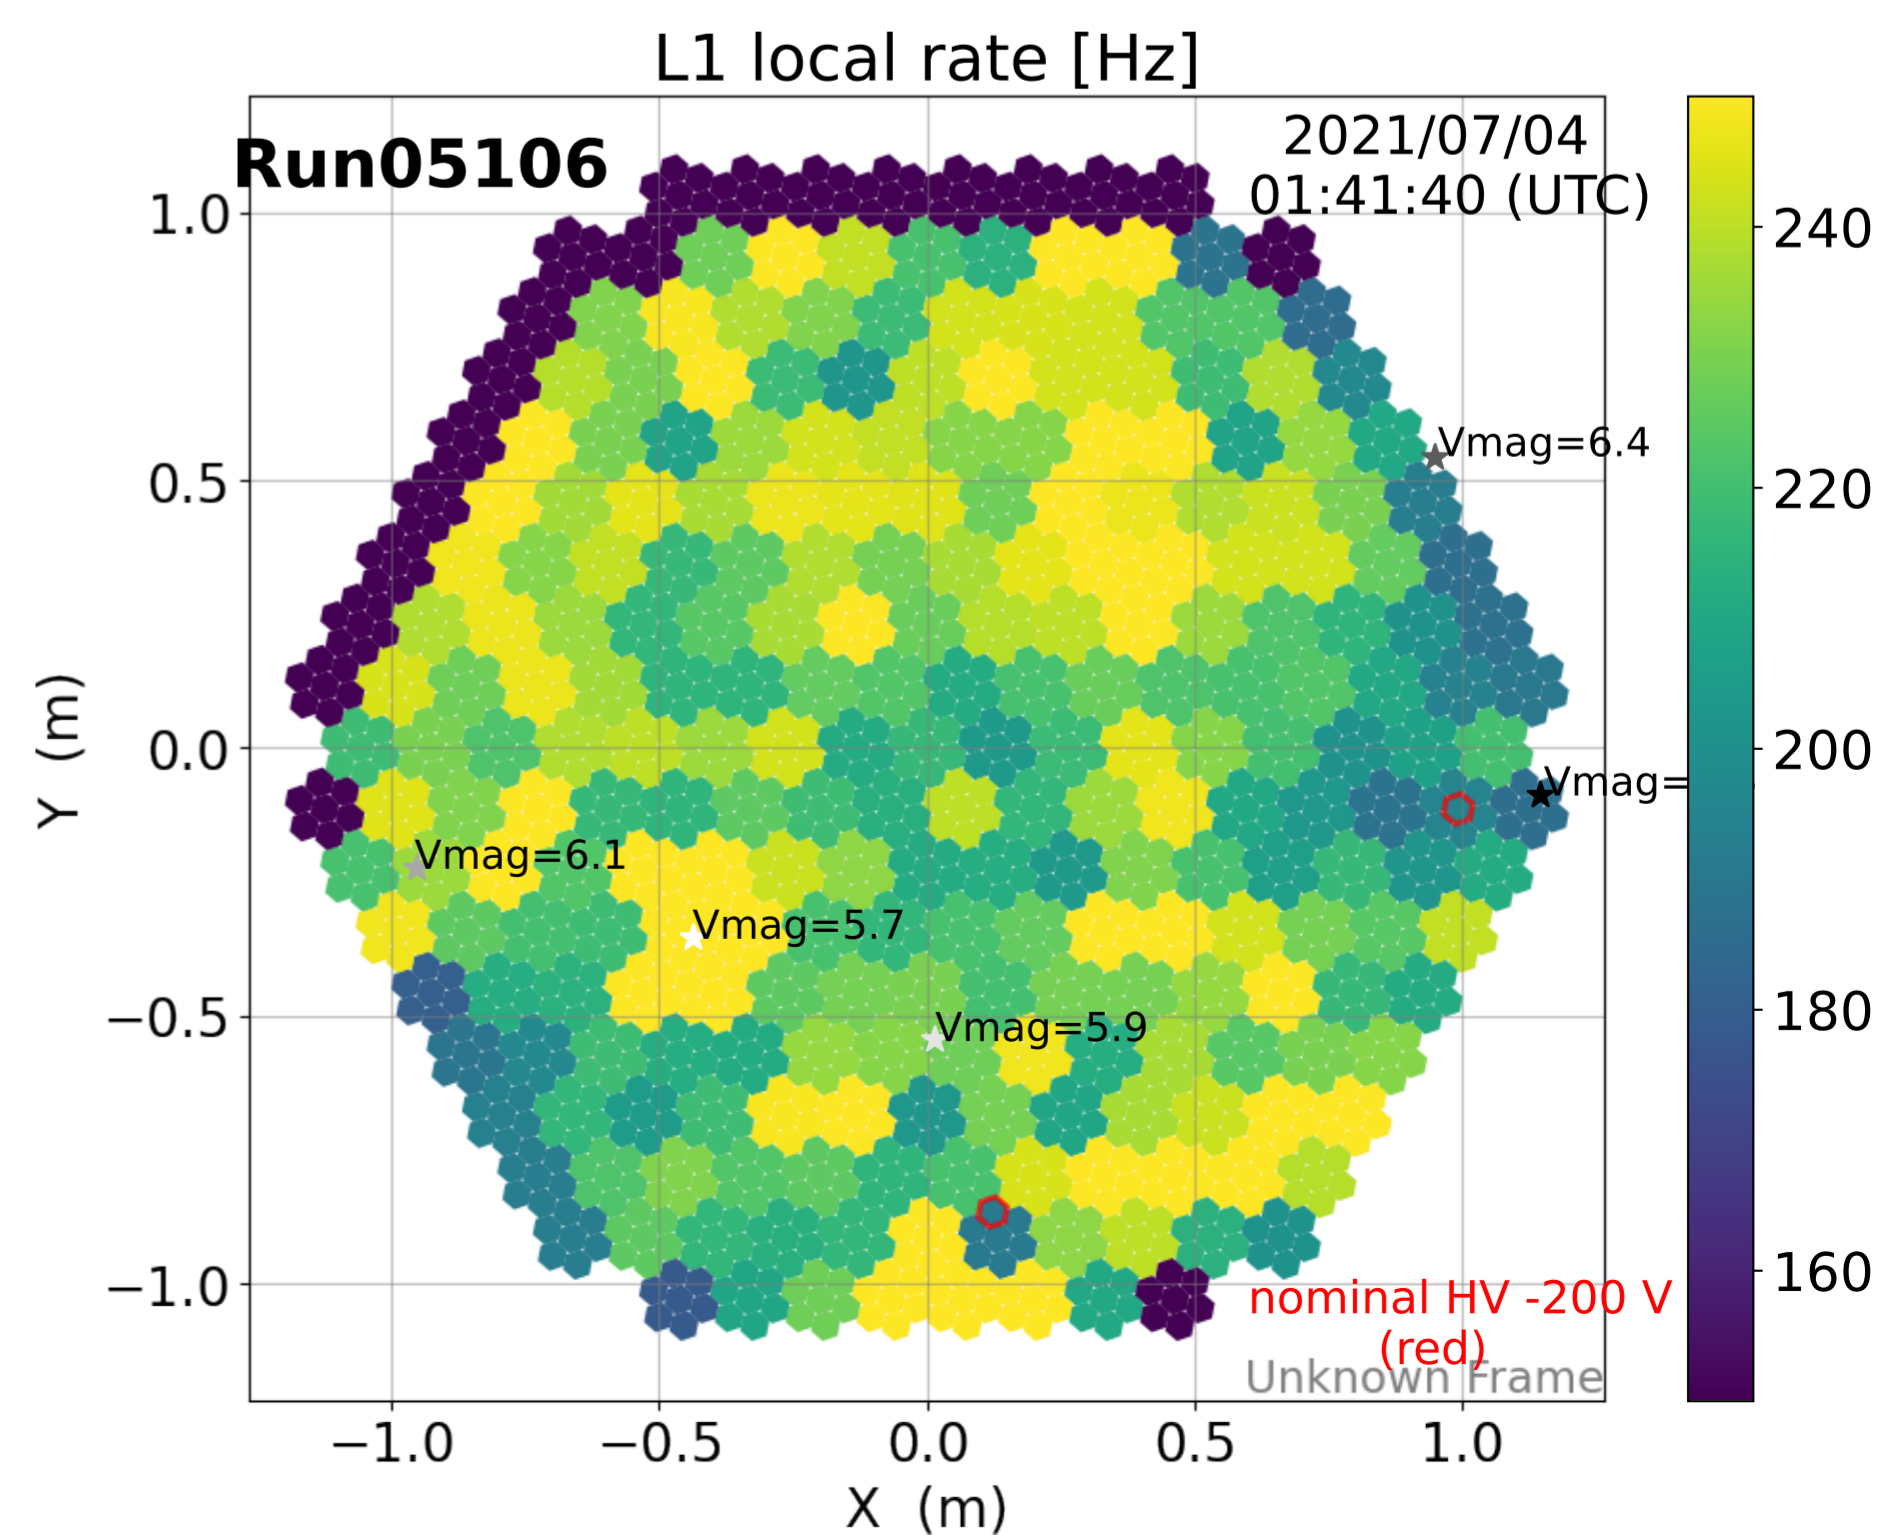

2021-7-3

2021-7-3

2021-7-3

Calibration Box (2021-7-3)

normalized anode current

L1 local rate [Hz]

normalized anode current

L1 local rate [Hz]