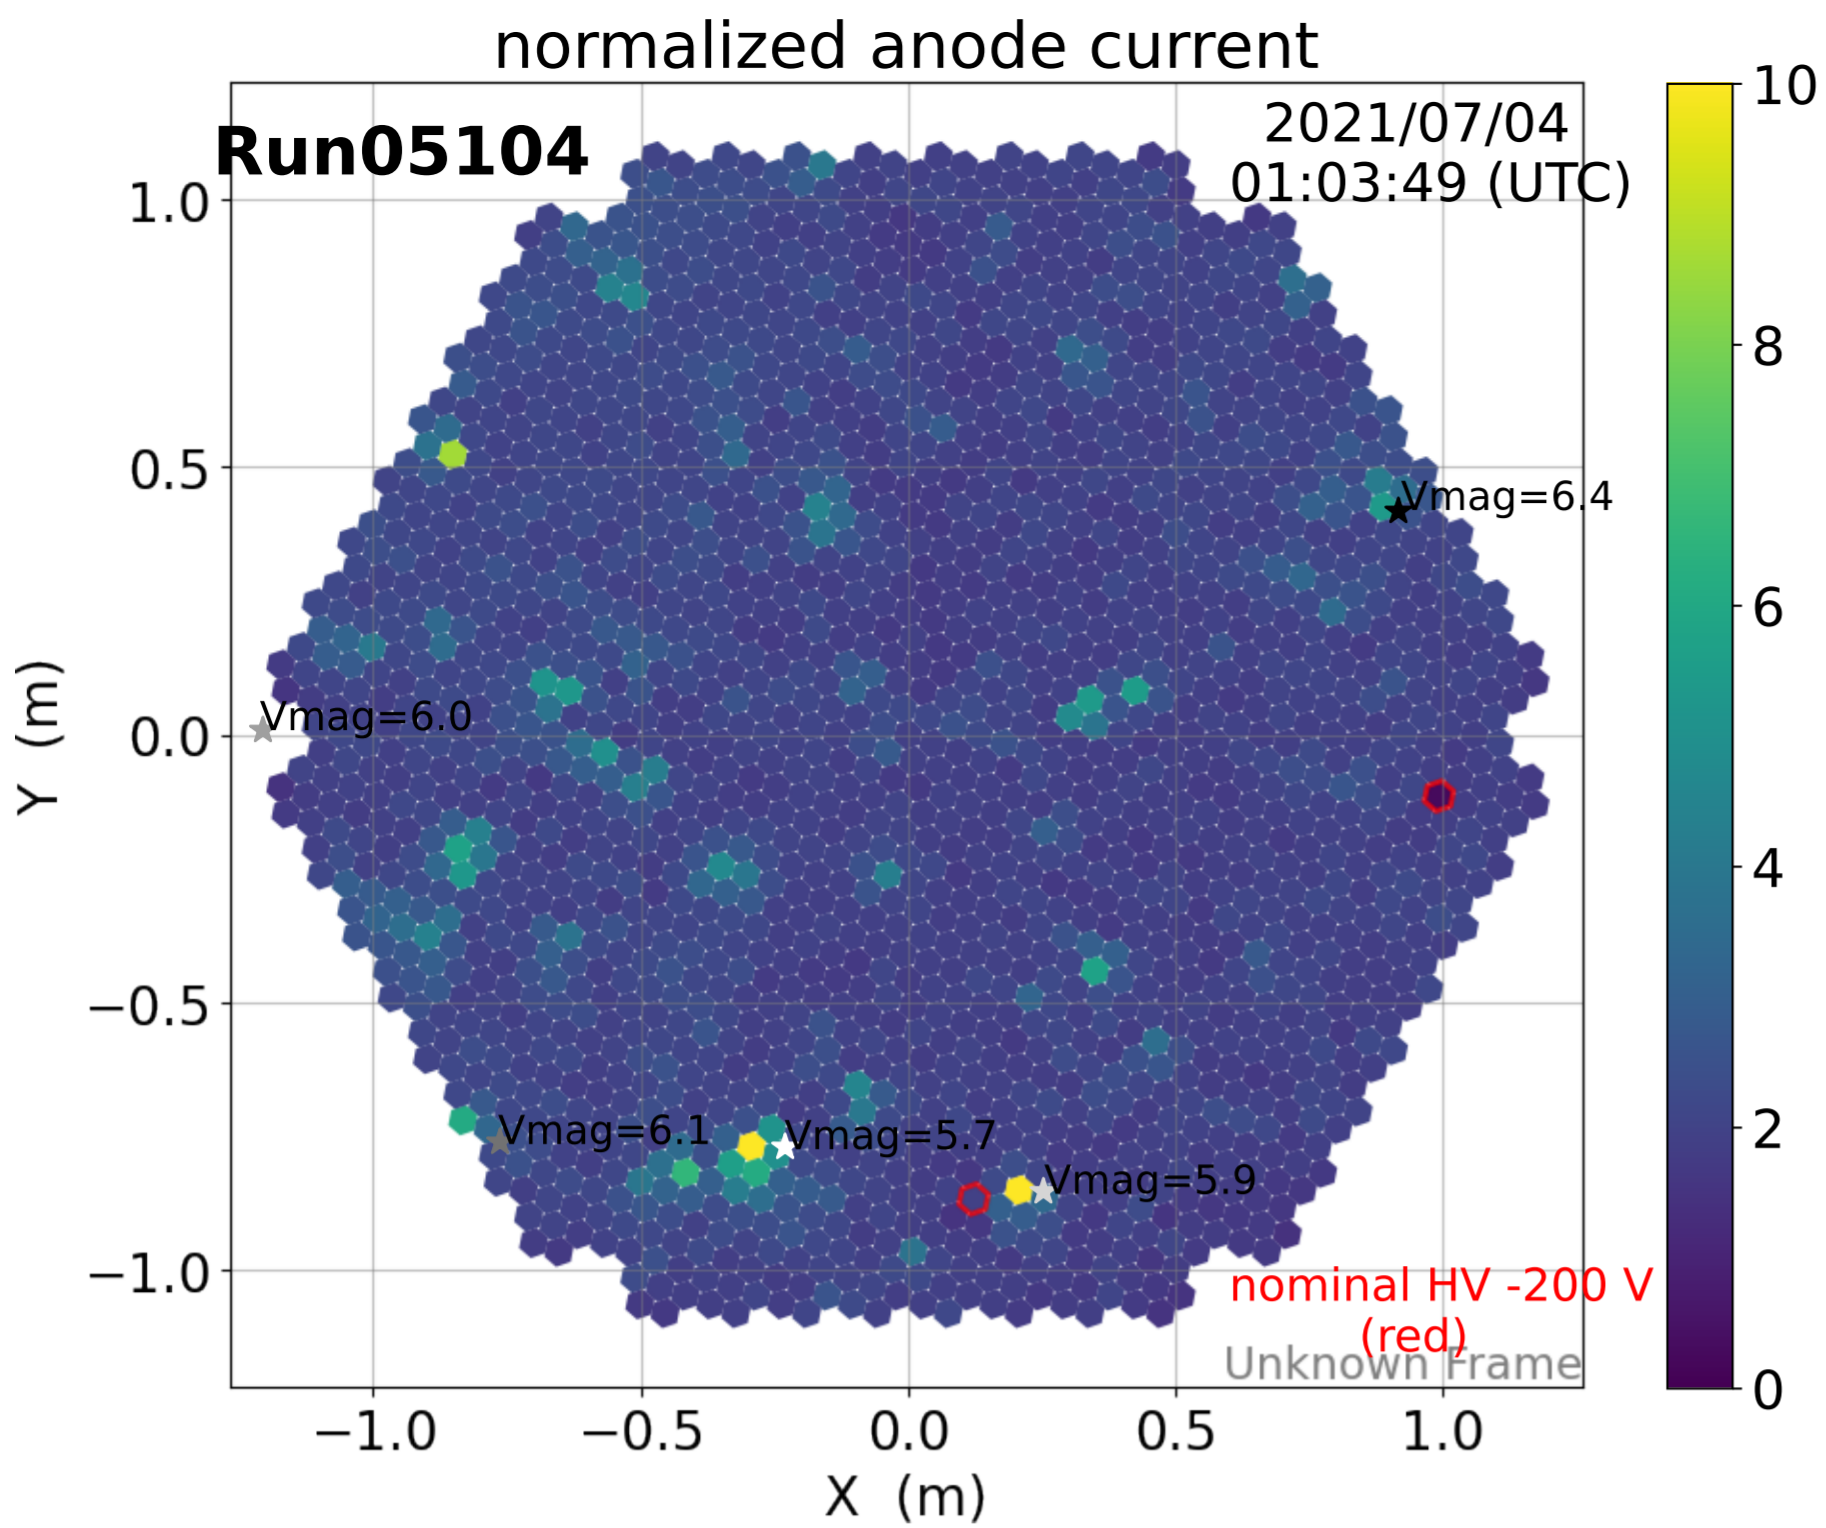

2021-7-3

2021-7-3

2021-7-3

Calibration Box (2021-7-3)

normalized anode current

L1 local rate [Hz]

normalized anode current

L1 local rate [Hz]