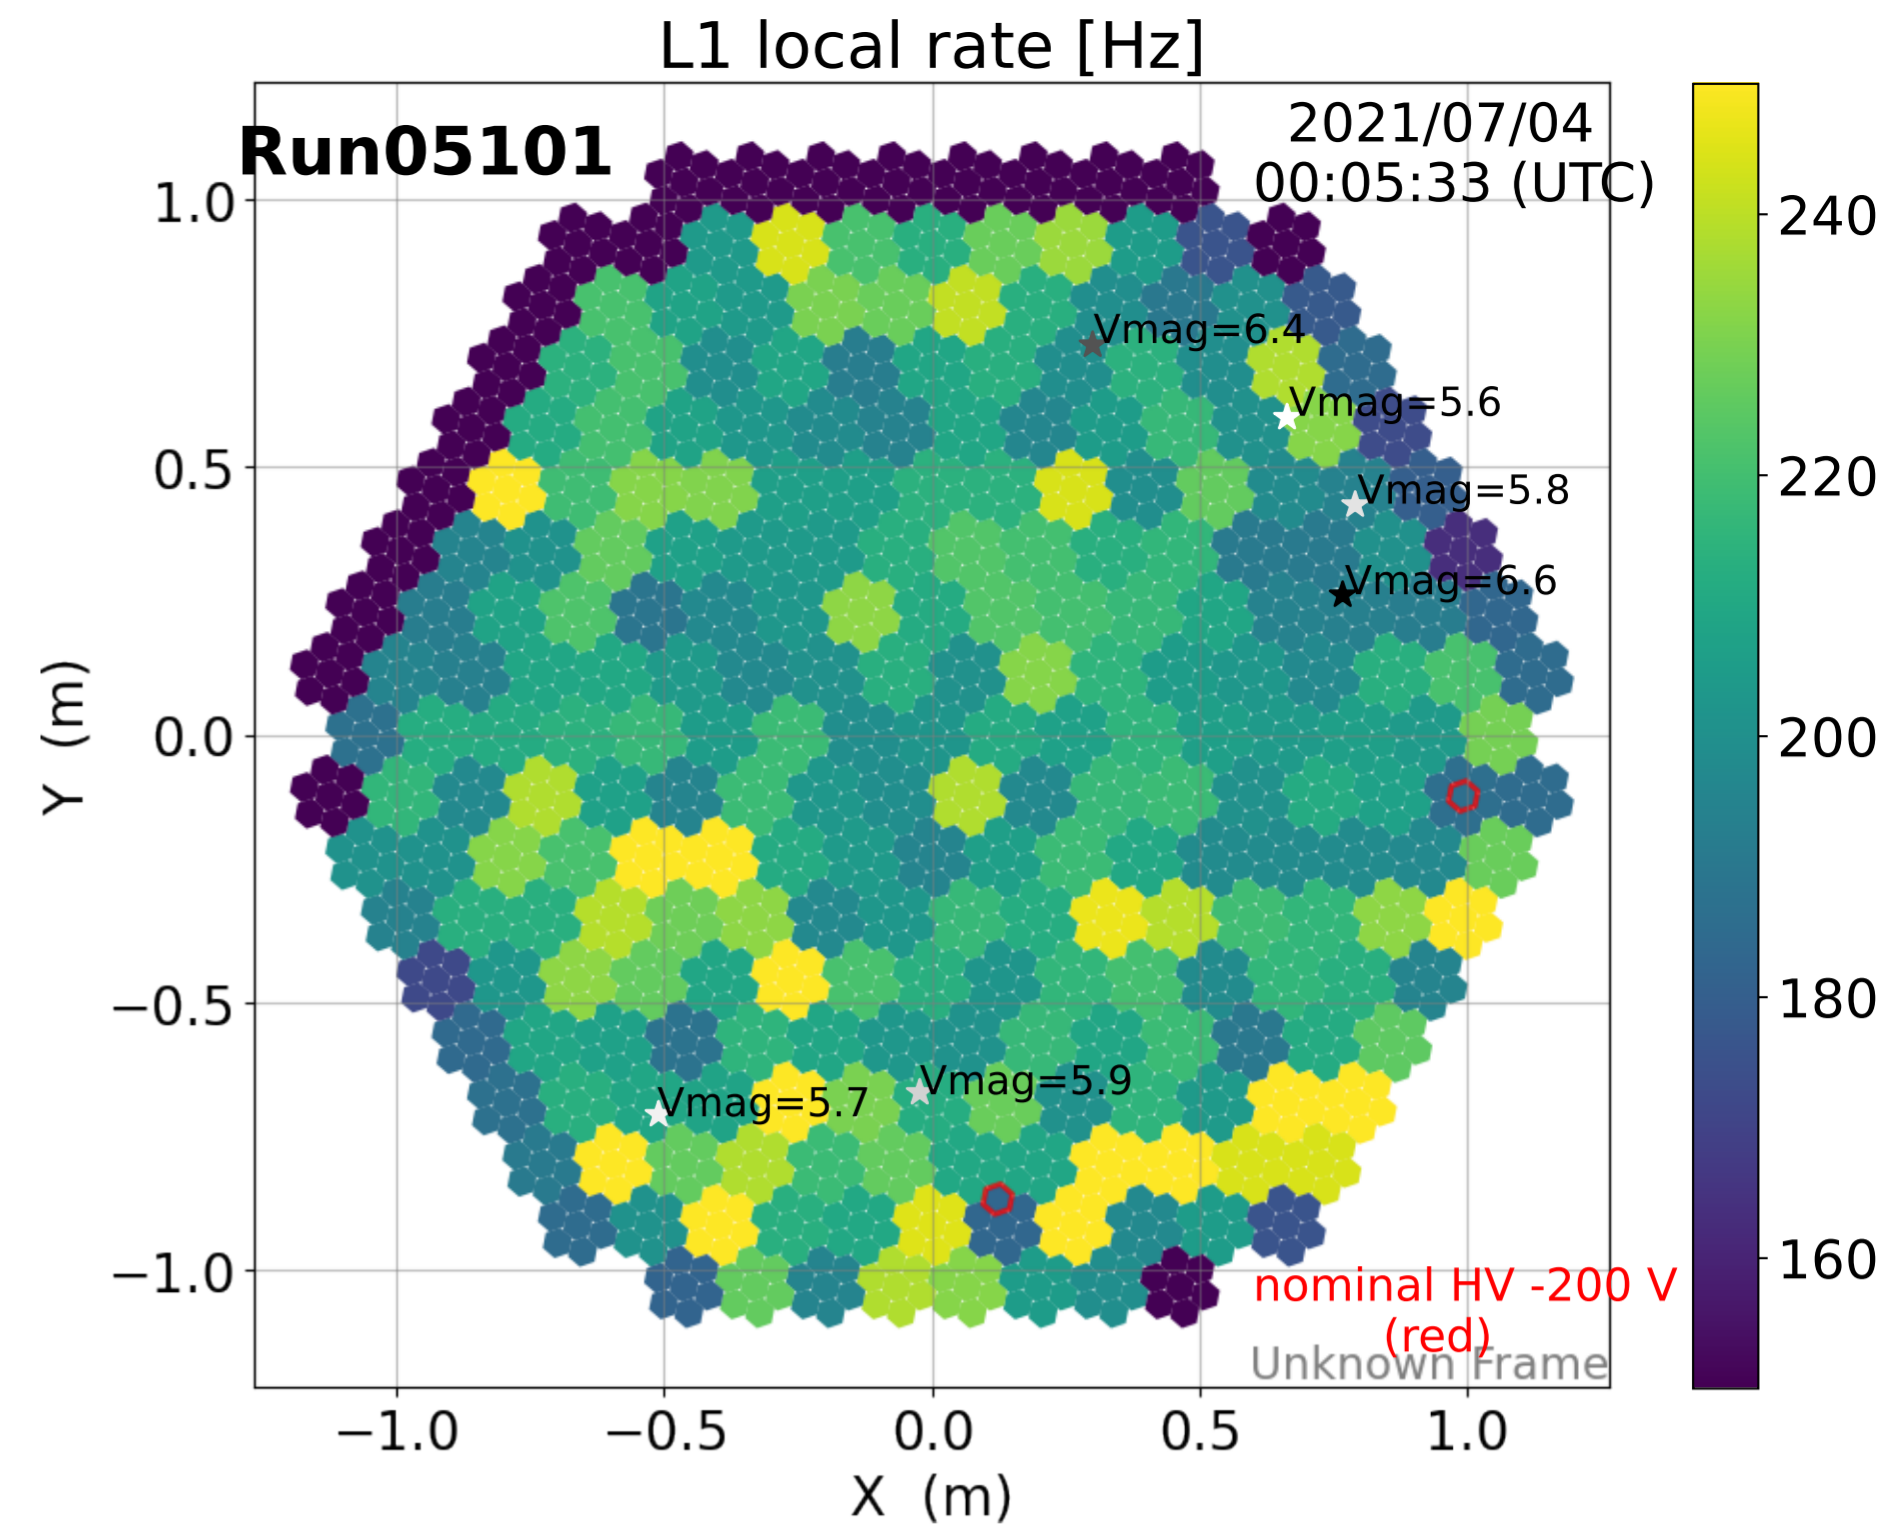

2021-7-3

2021-7-3

2021-7-3

Calibration Box (2021-7-3)

normalized anode current

L1 local rate [Hz]

normalized anode current

L1 local rate [Hz]