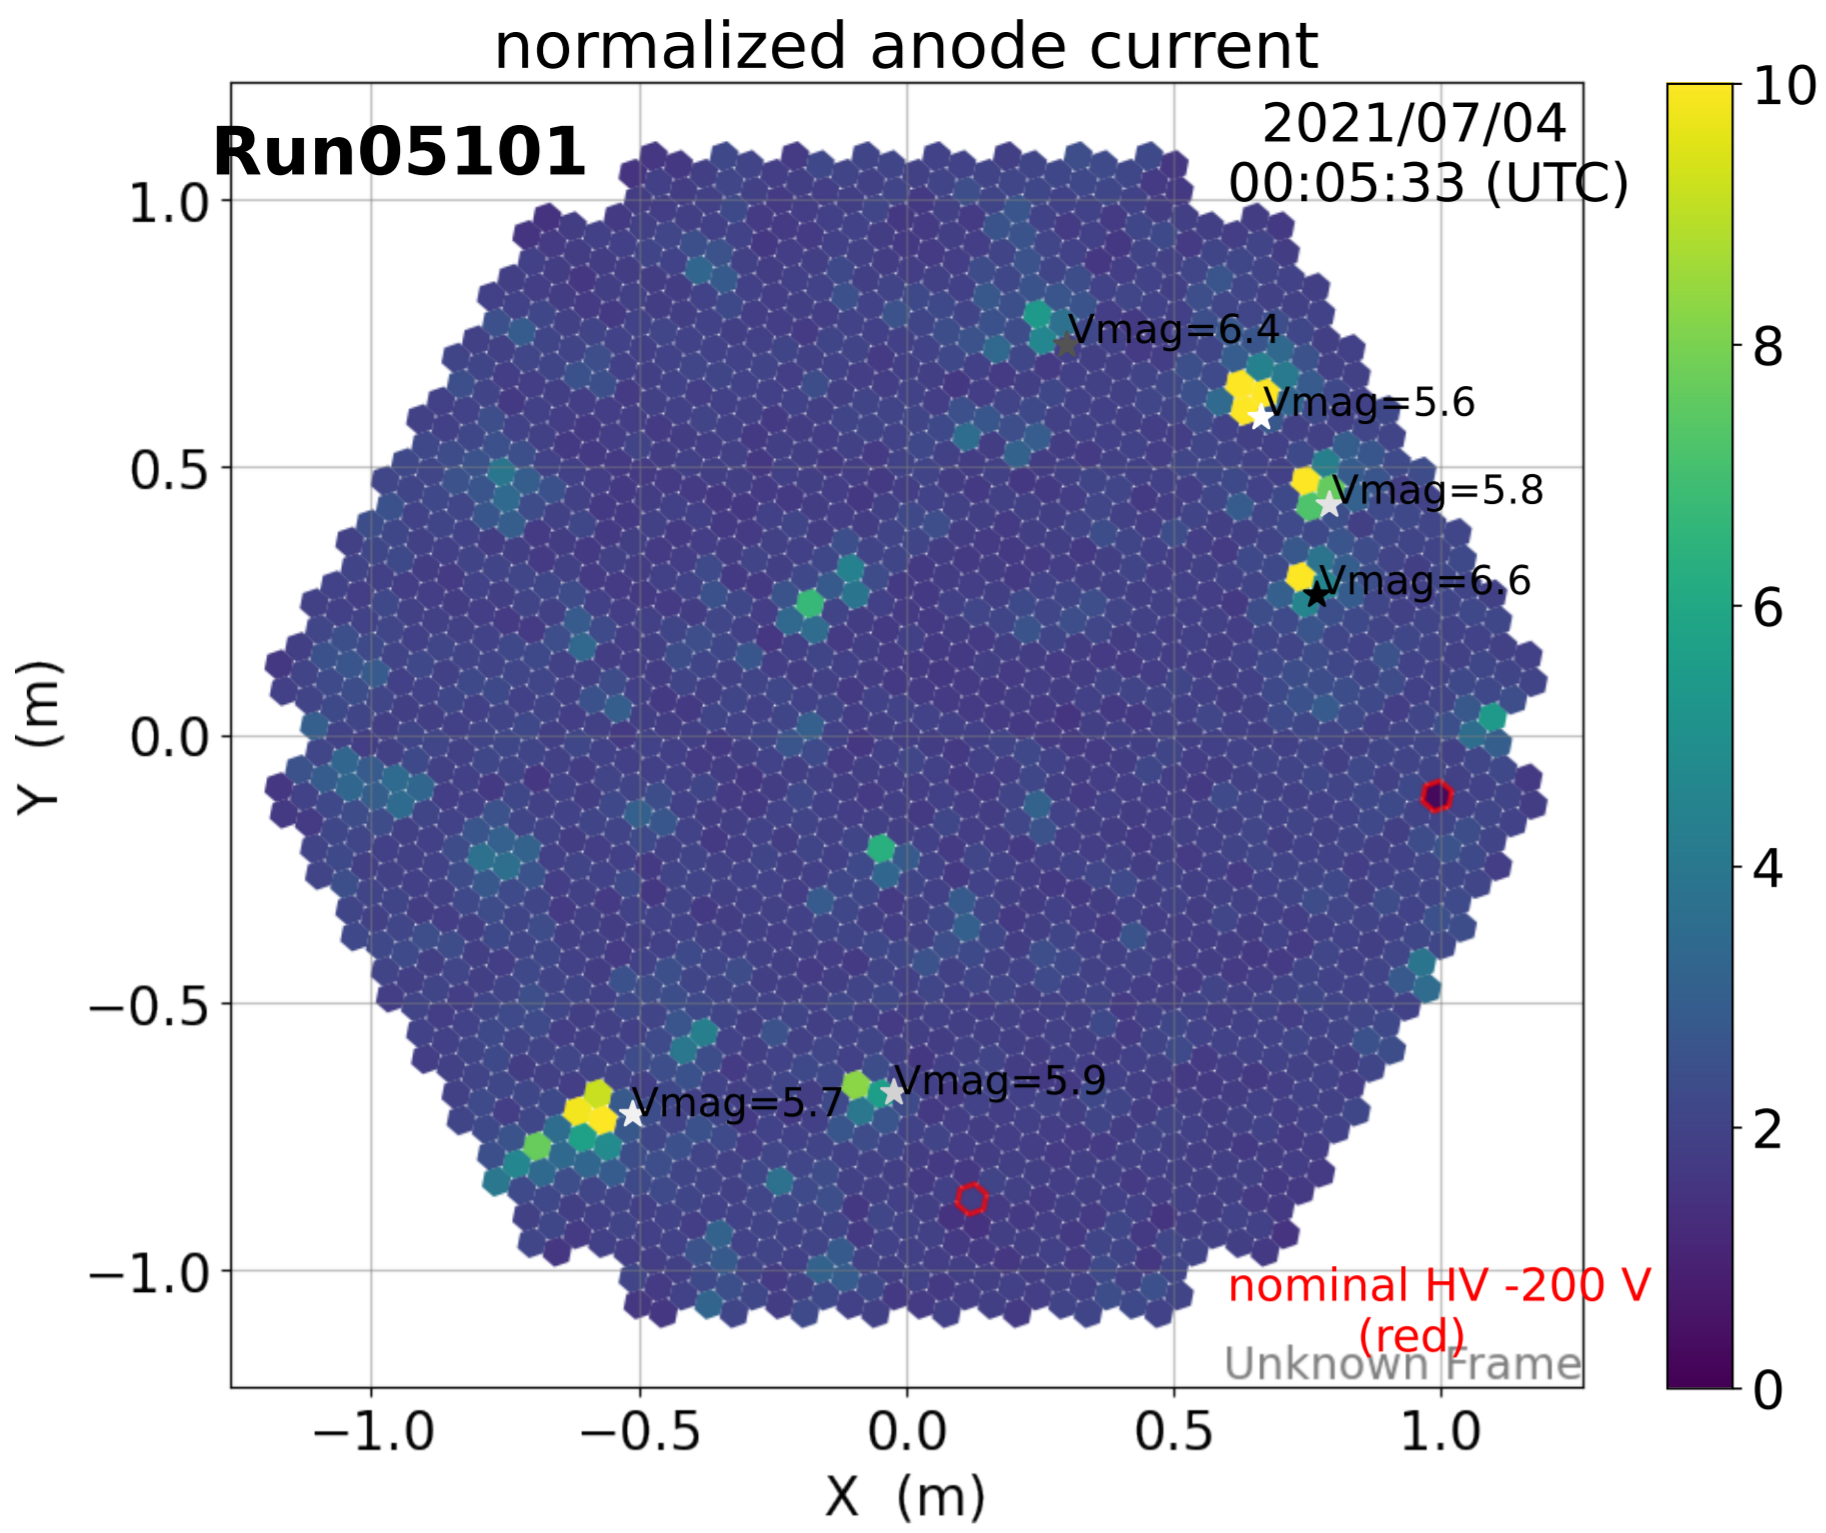

2021-7-3

2021-7-3

2021-7-3

Calibration Box (2021-7-3)

normalized anode current

L1 local rate [Hz]

normalized anode current

L1 local rate [Hz]