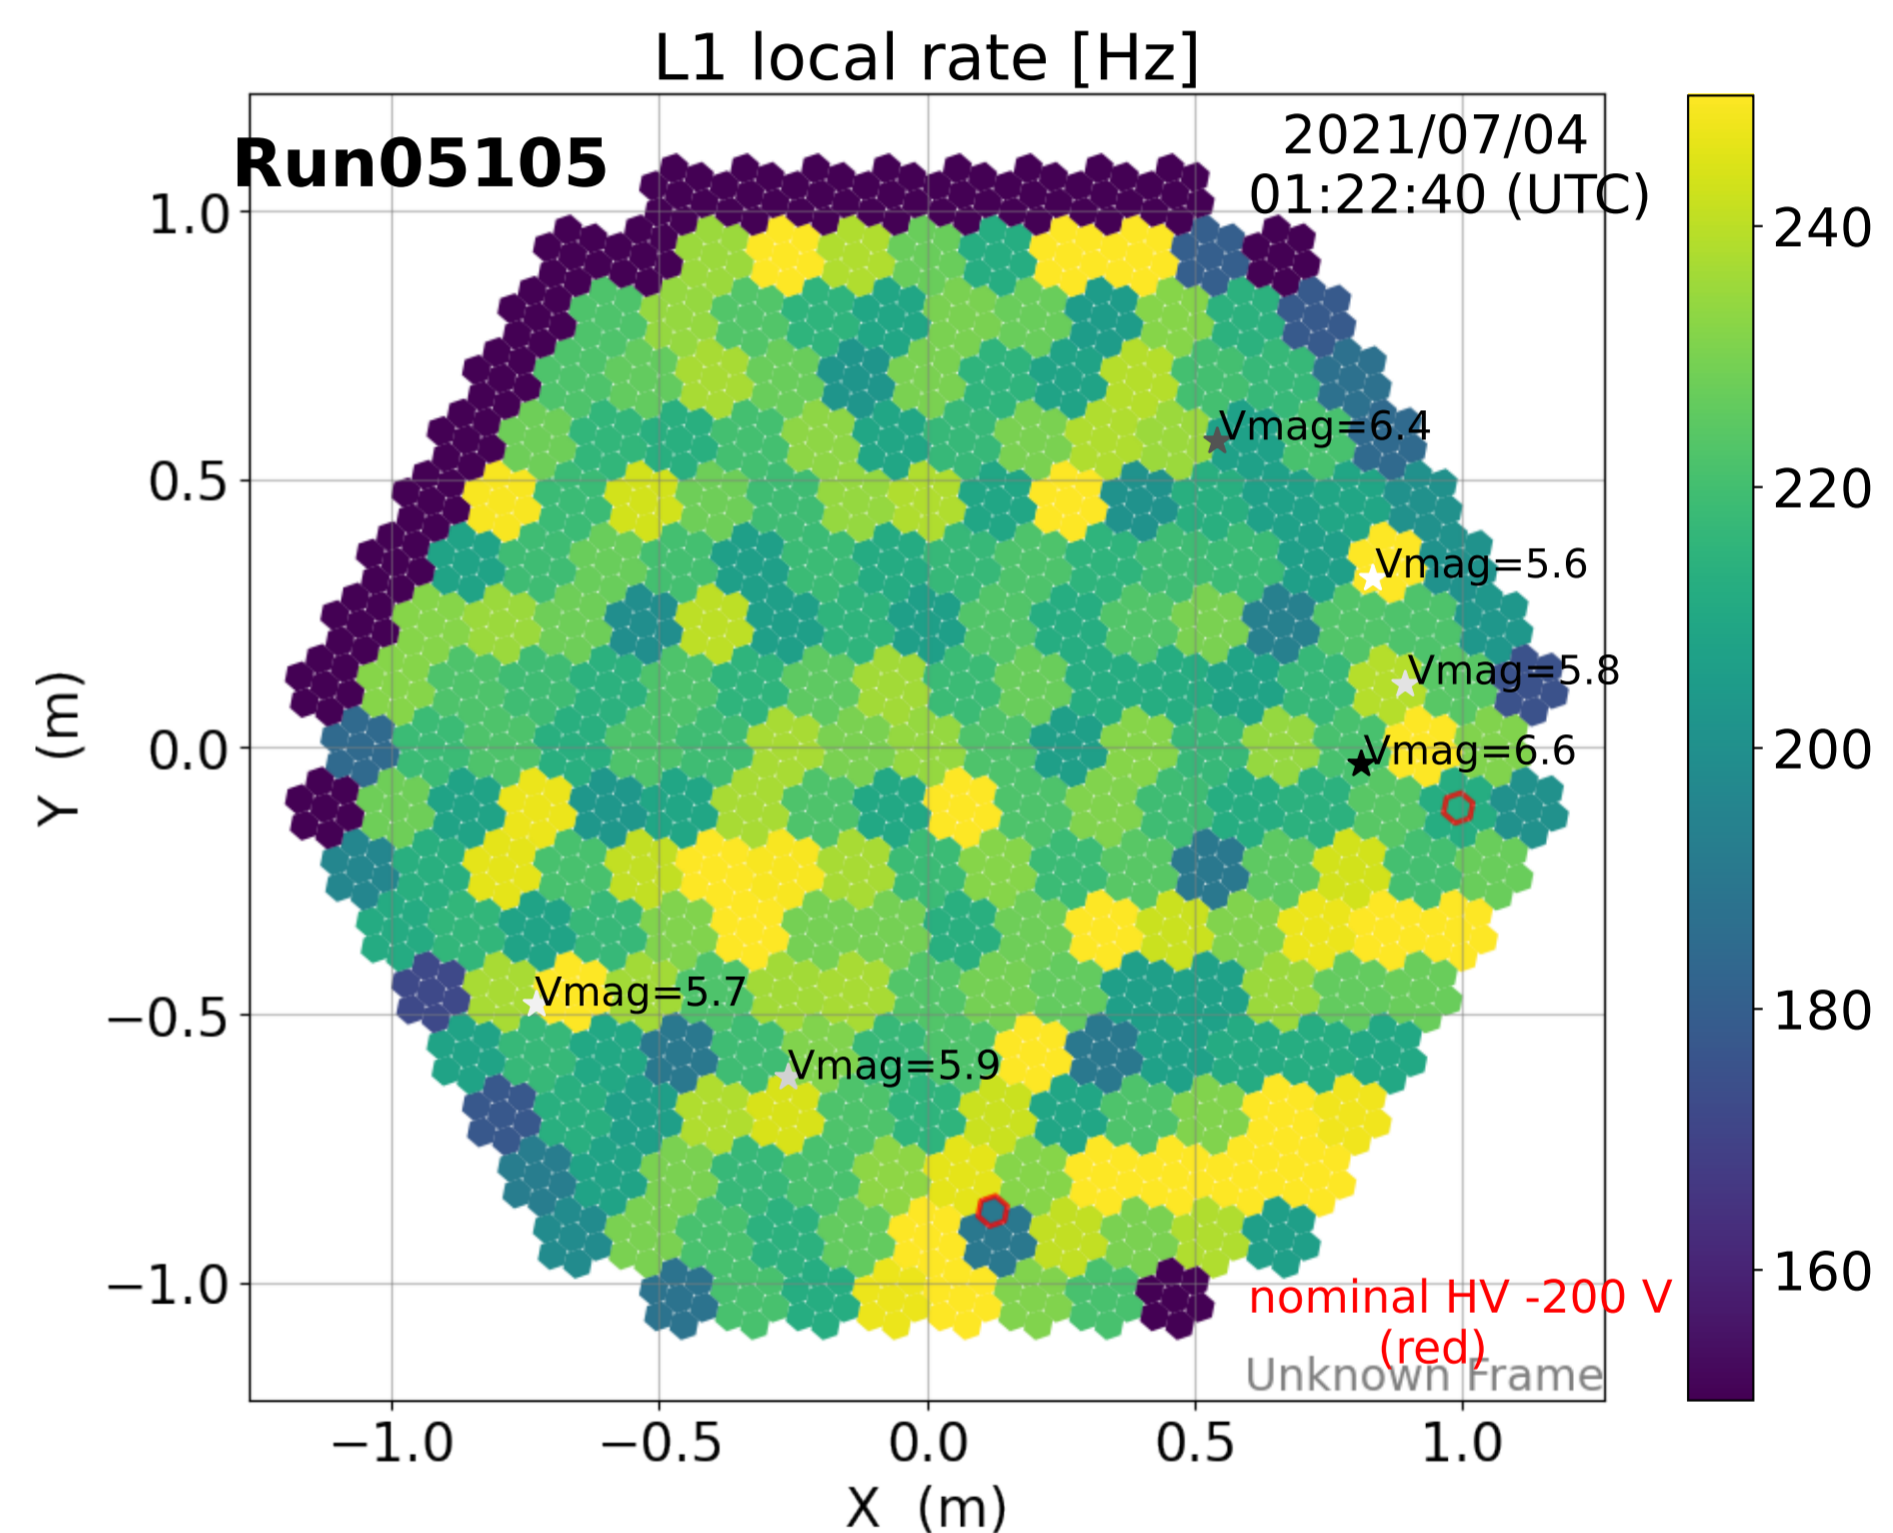

2021-7-3

2021-7-3

2021-7-3

Calibration Box (2021-7-3)

normalized anode current

L1 local rate [Hz]

normalized anode current

L1 local rate [Hz]