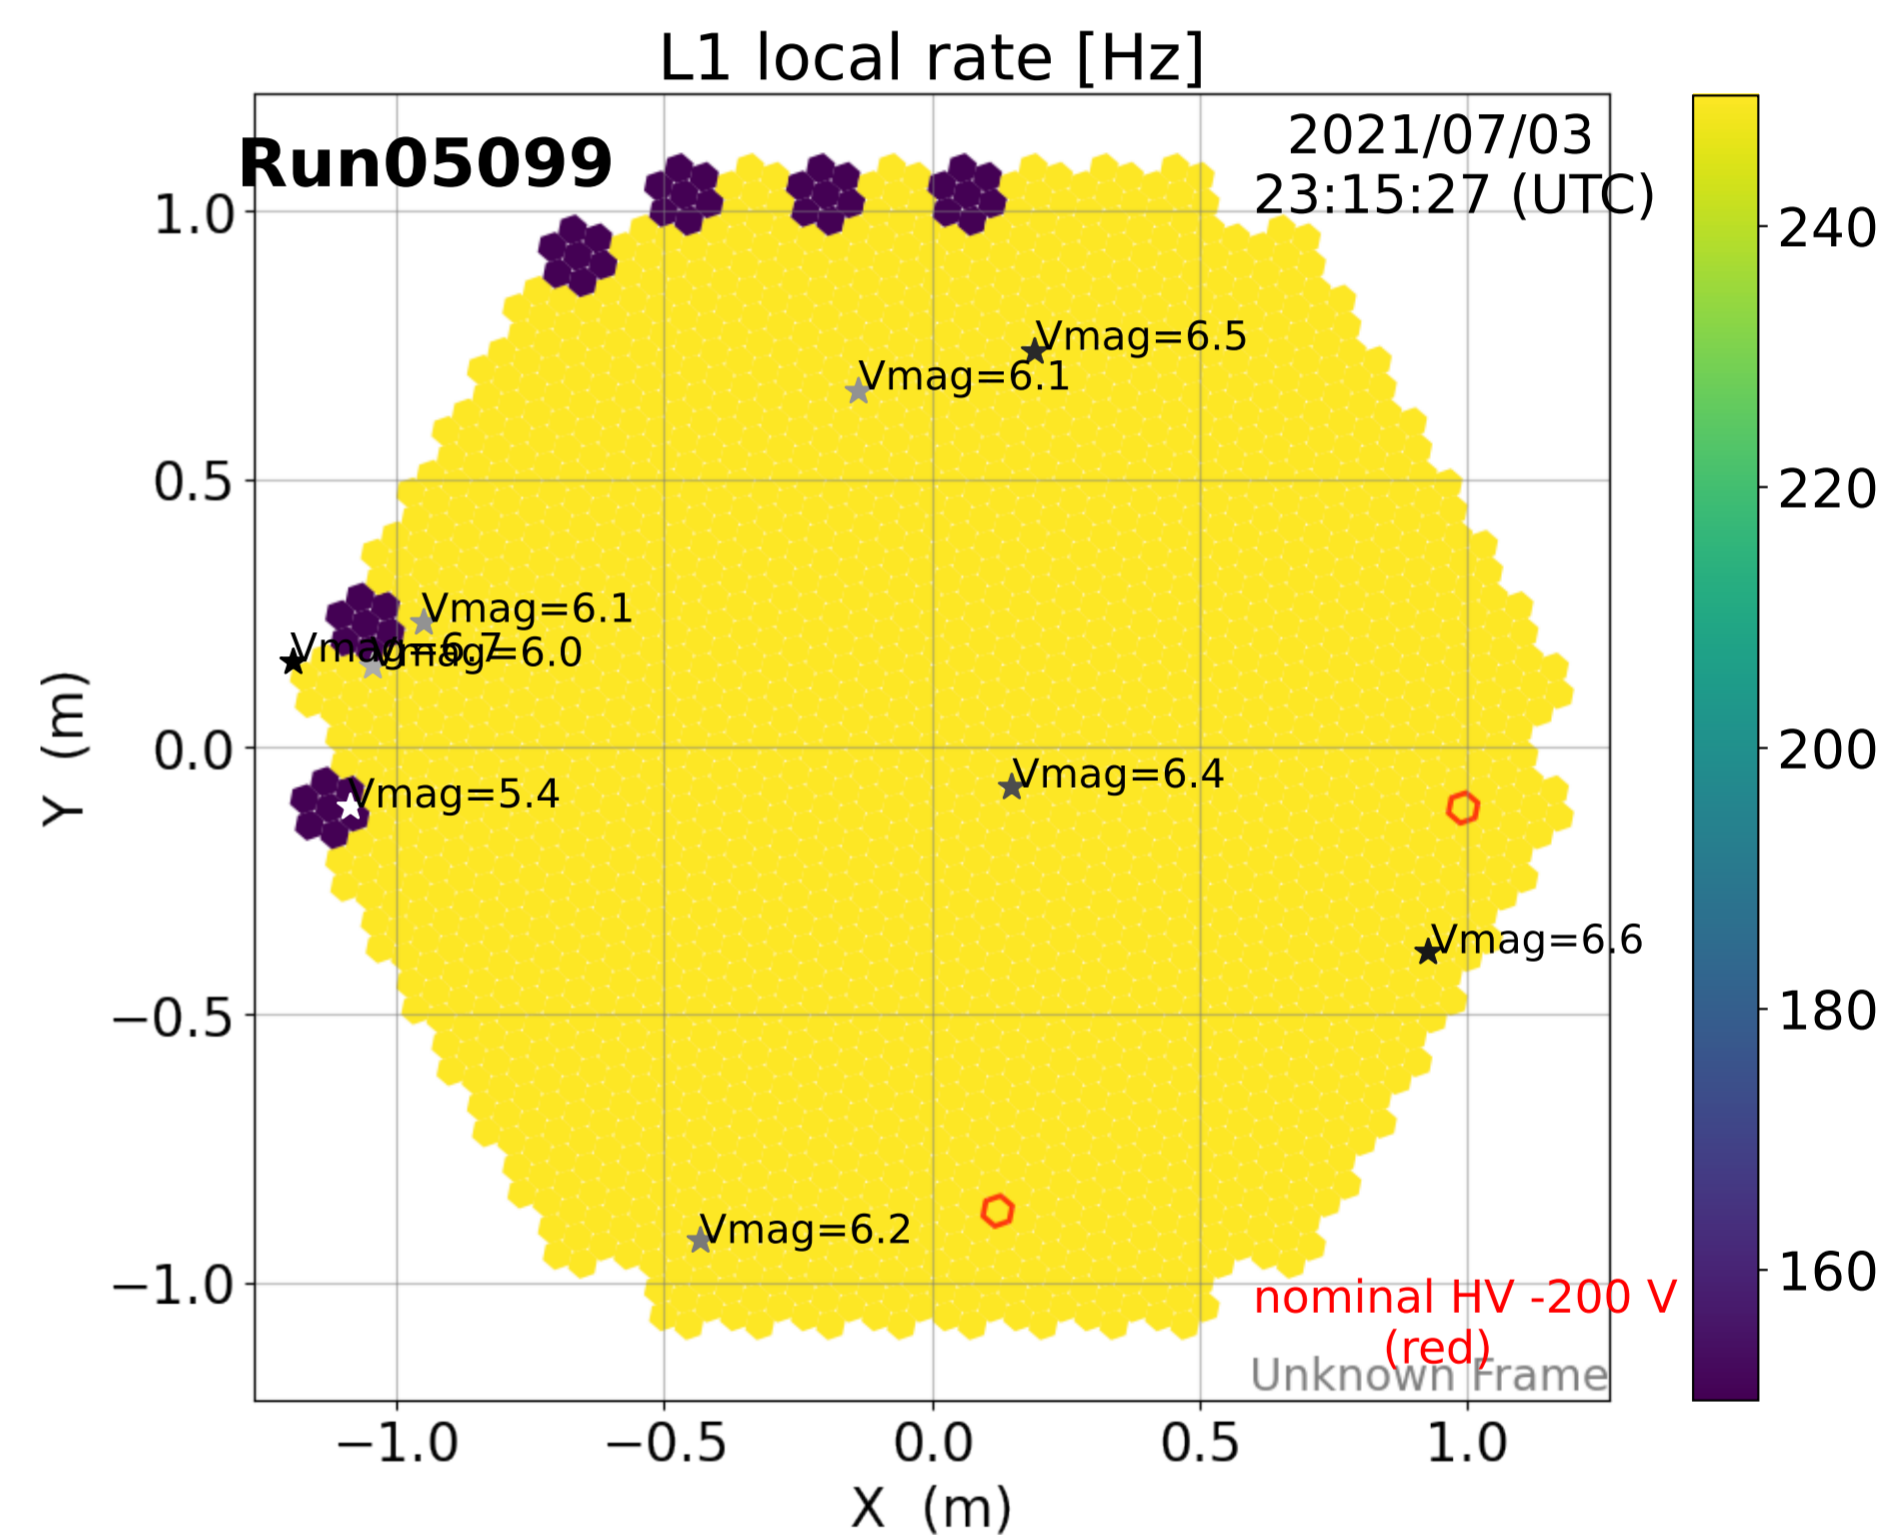

2021-7-3

2021-7-3

2021-7-3

Calibration Box (2021-7-3)

normalized anode current

L1 local rate [Hz]

normalized anode current

L1 local rate [Hz]