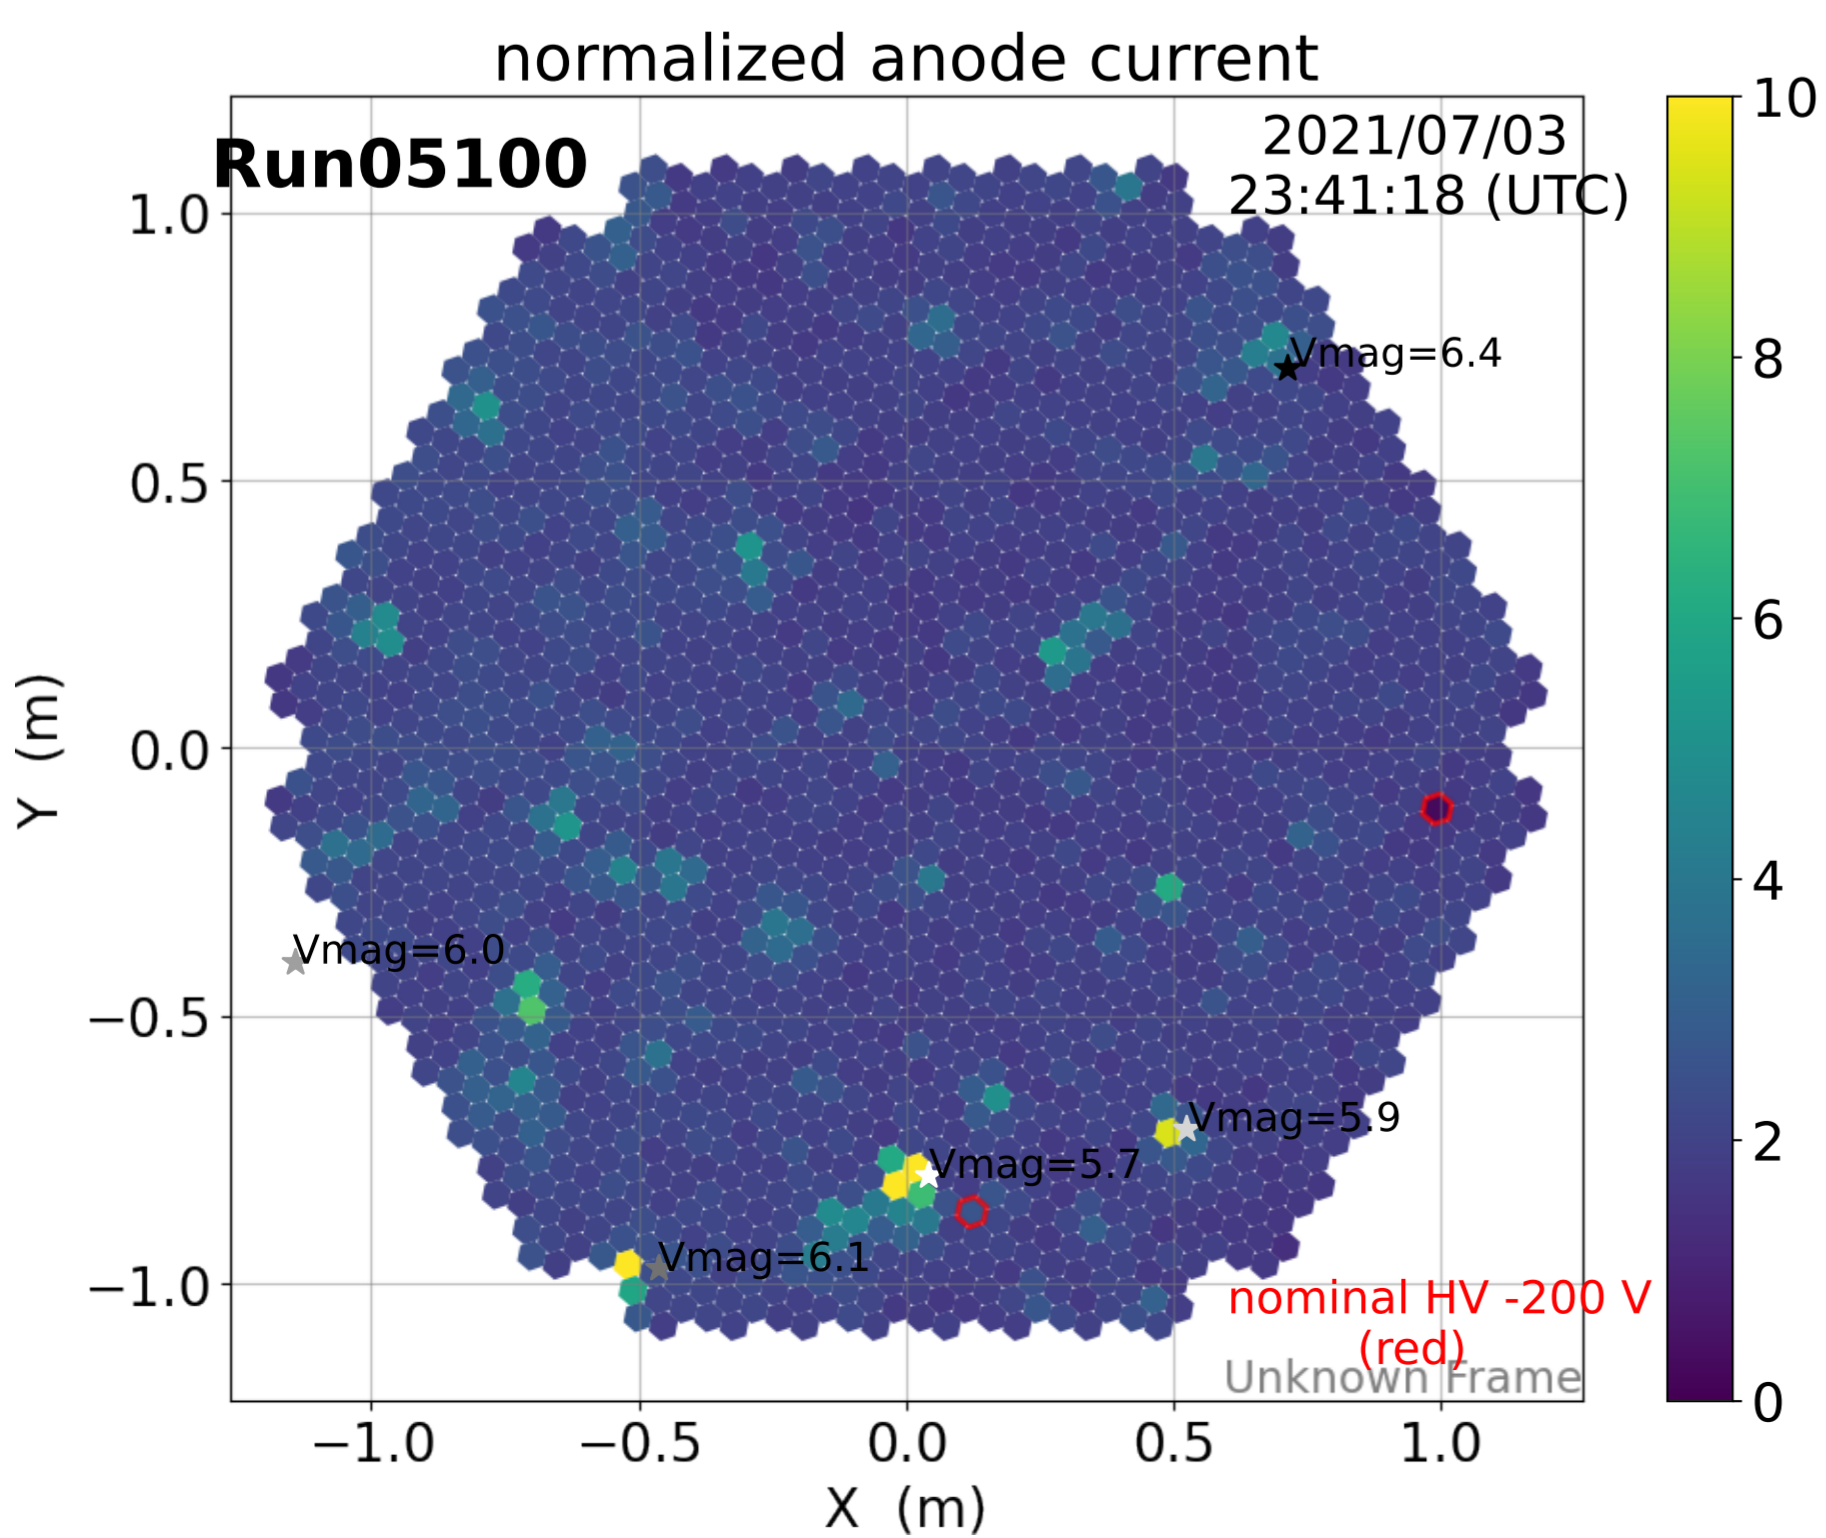

2021-7-3

2021-7-3

2021-7-3

Calibration Box (2021-7-3)

normalized anode current

L1 local rate [Hz]

normalized anode current

L1 local rate [Hz]