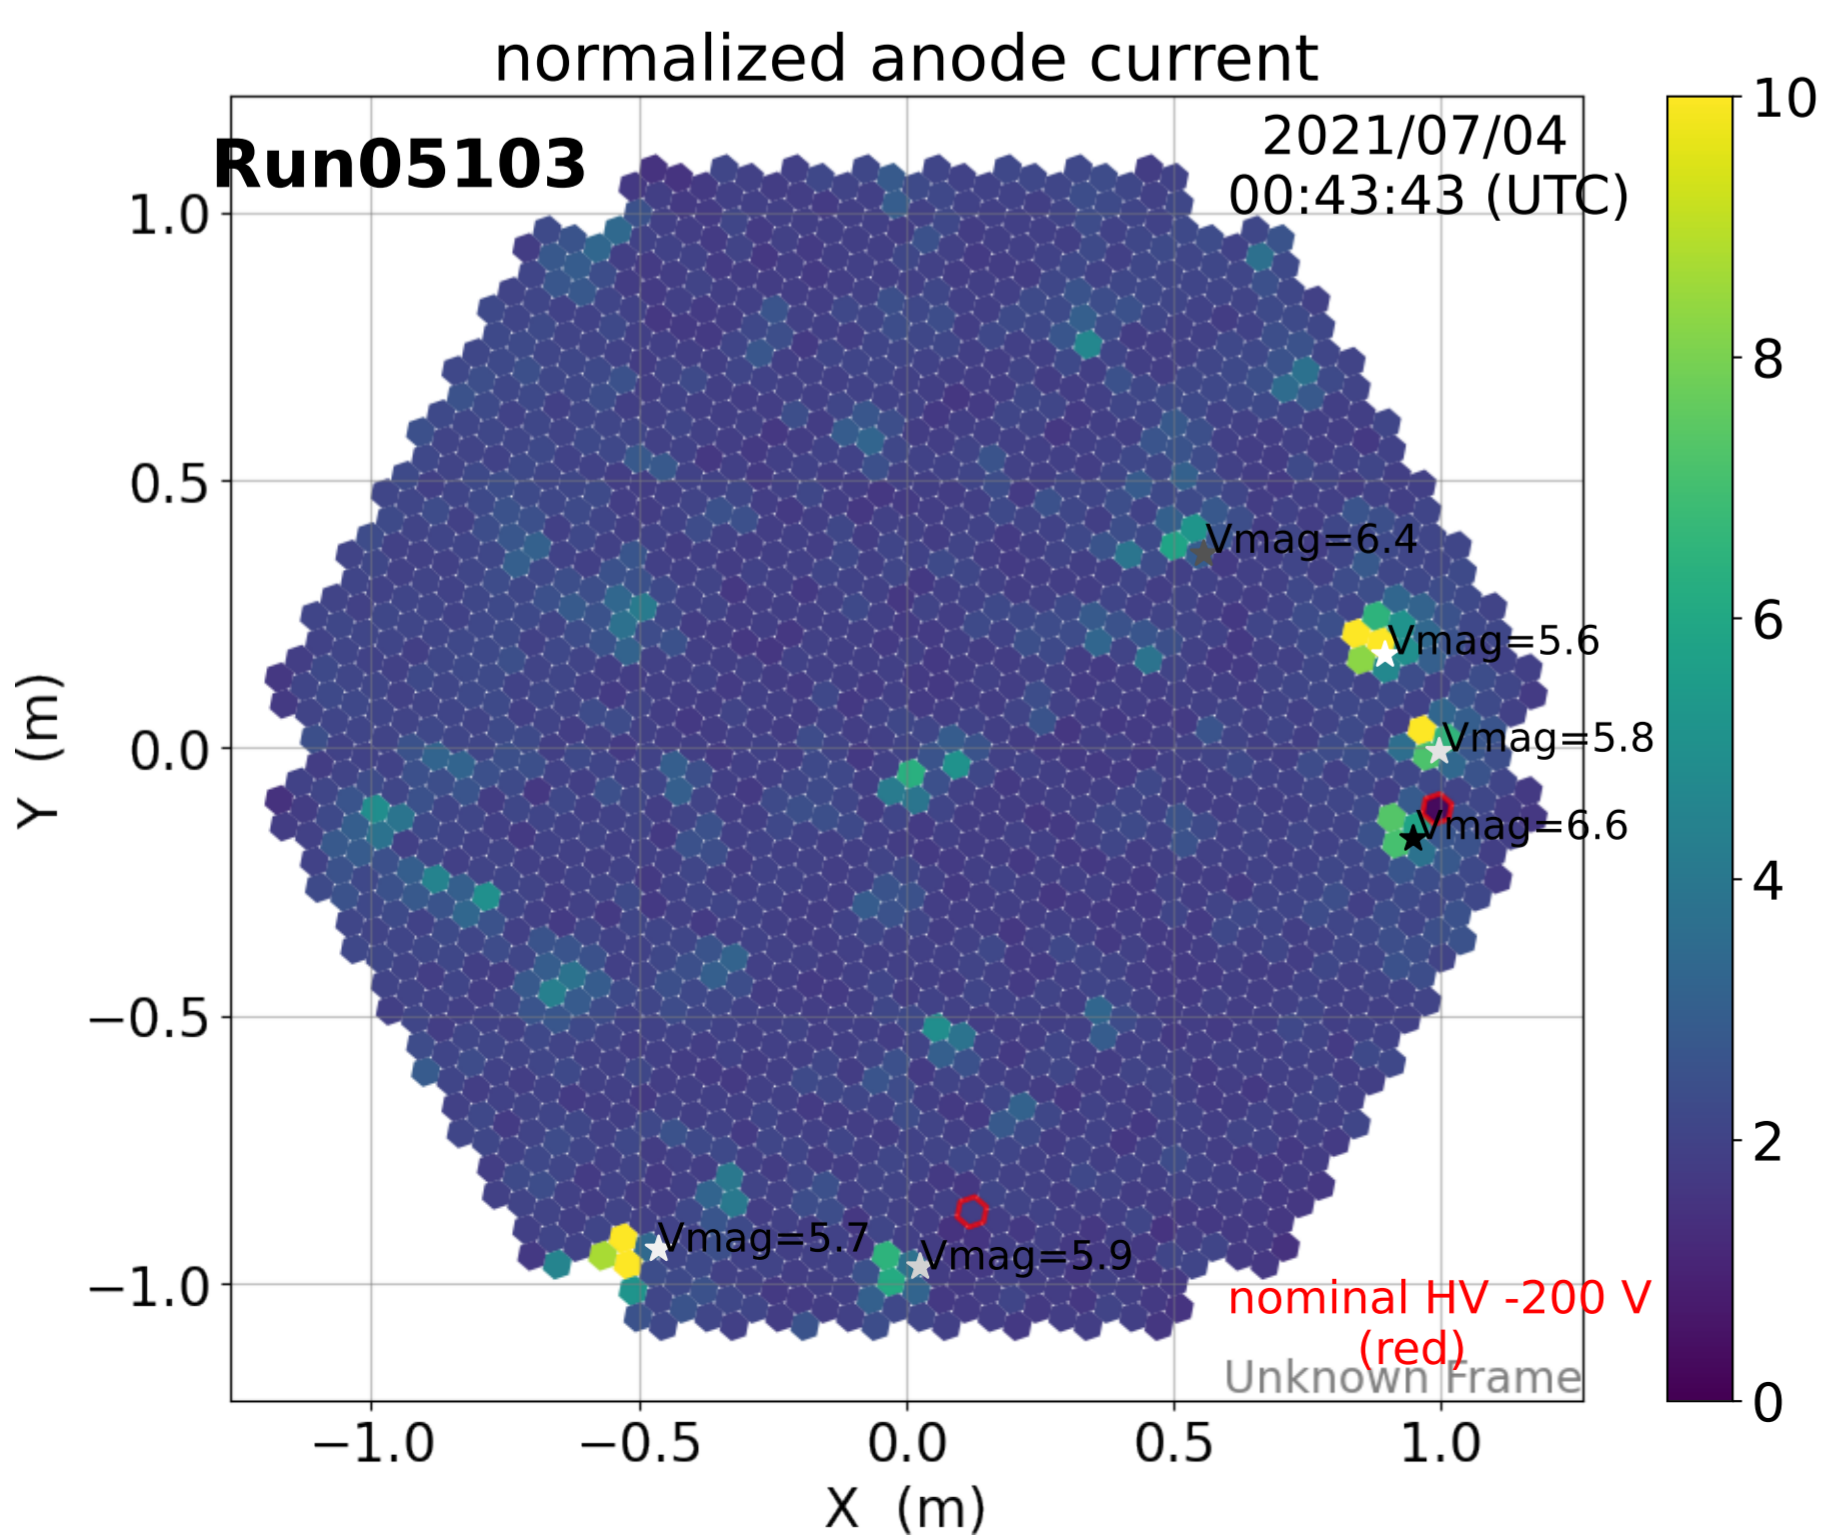

2021-7-3

2021-7-3

2021-7-3

Calibration Box (2021-7-3)

normalized anode current

L1 local rate [Hz]

normalized anode current

L1 local rate [Hz]