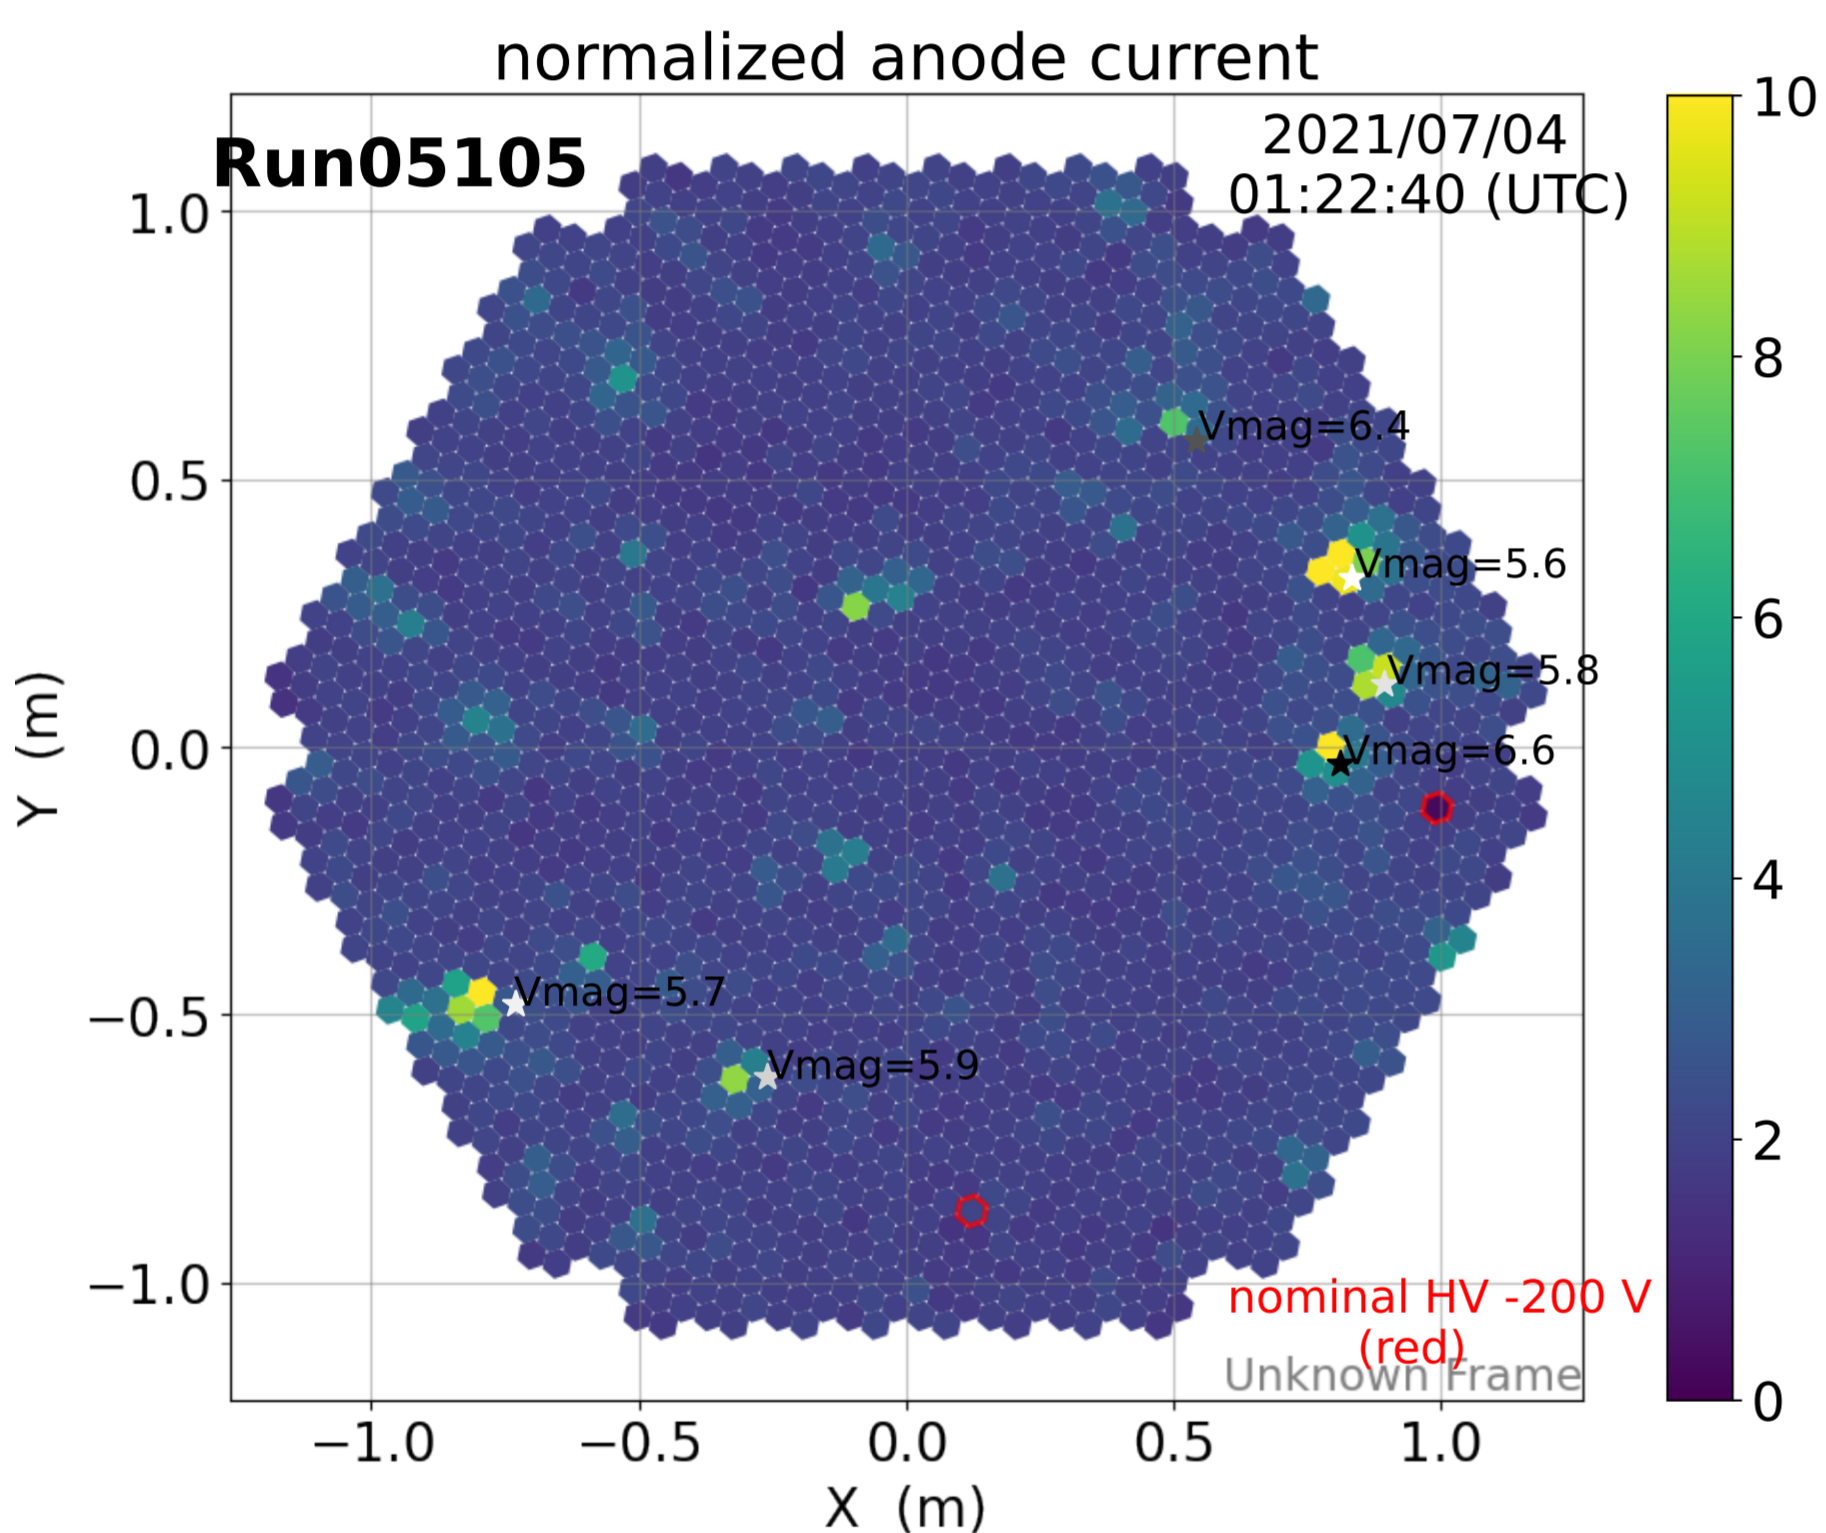

2021-7-3

2021-7-3

2021-7-3

Calibration Box (2021-7-3)

normalized anode current

L1 local rate [Hz]

normalized anode current

L1 local rate [Hz]