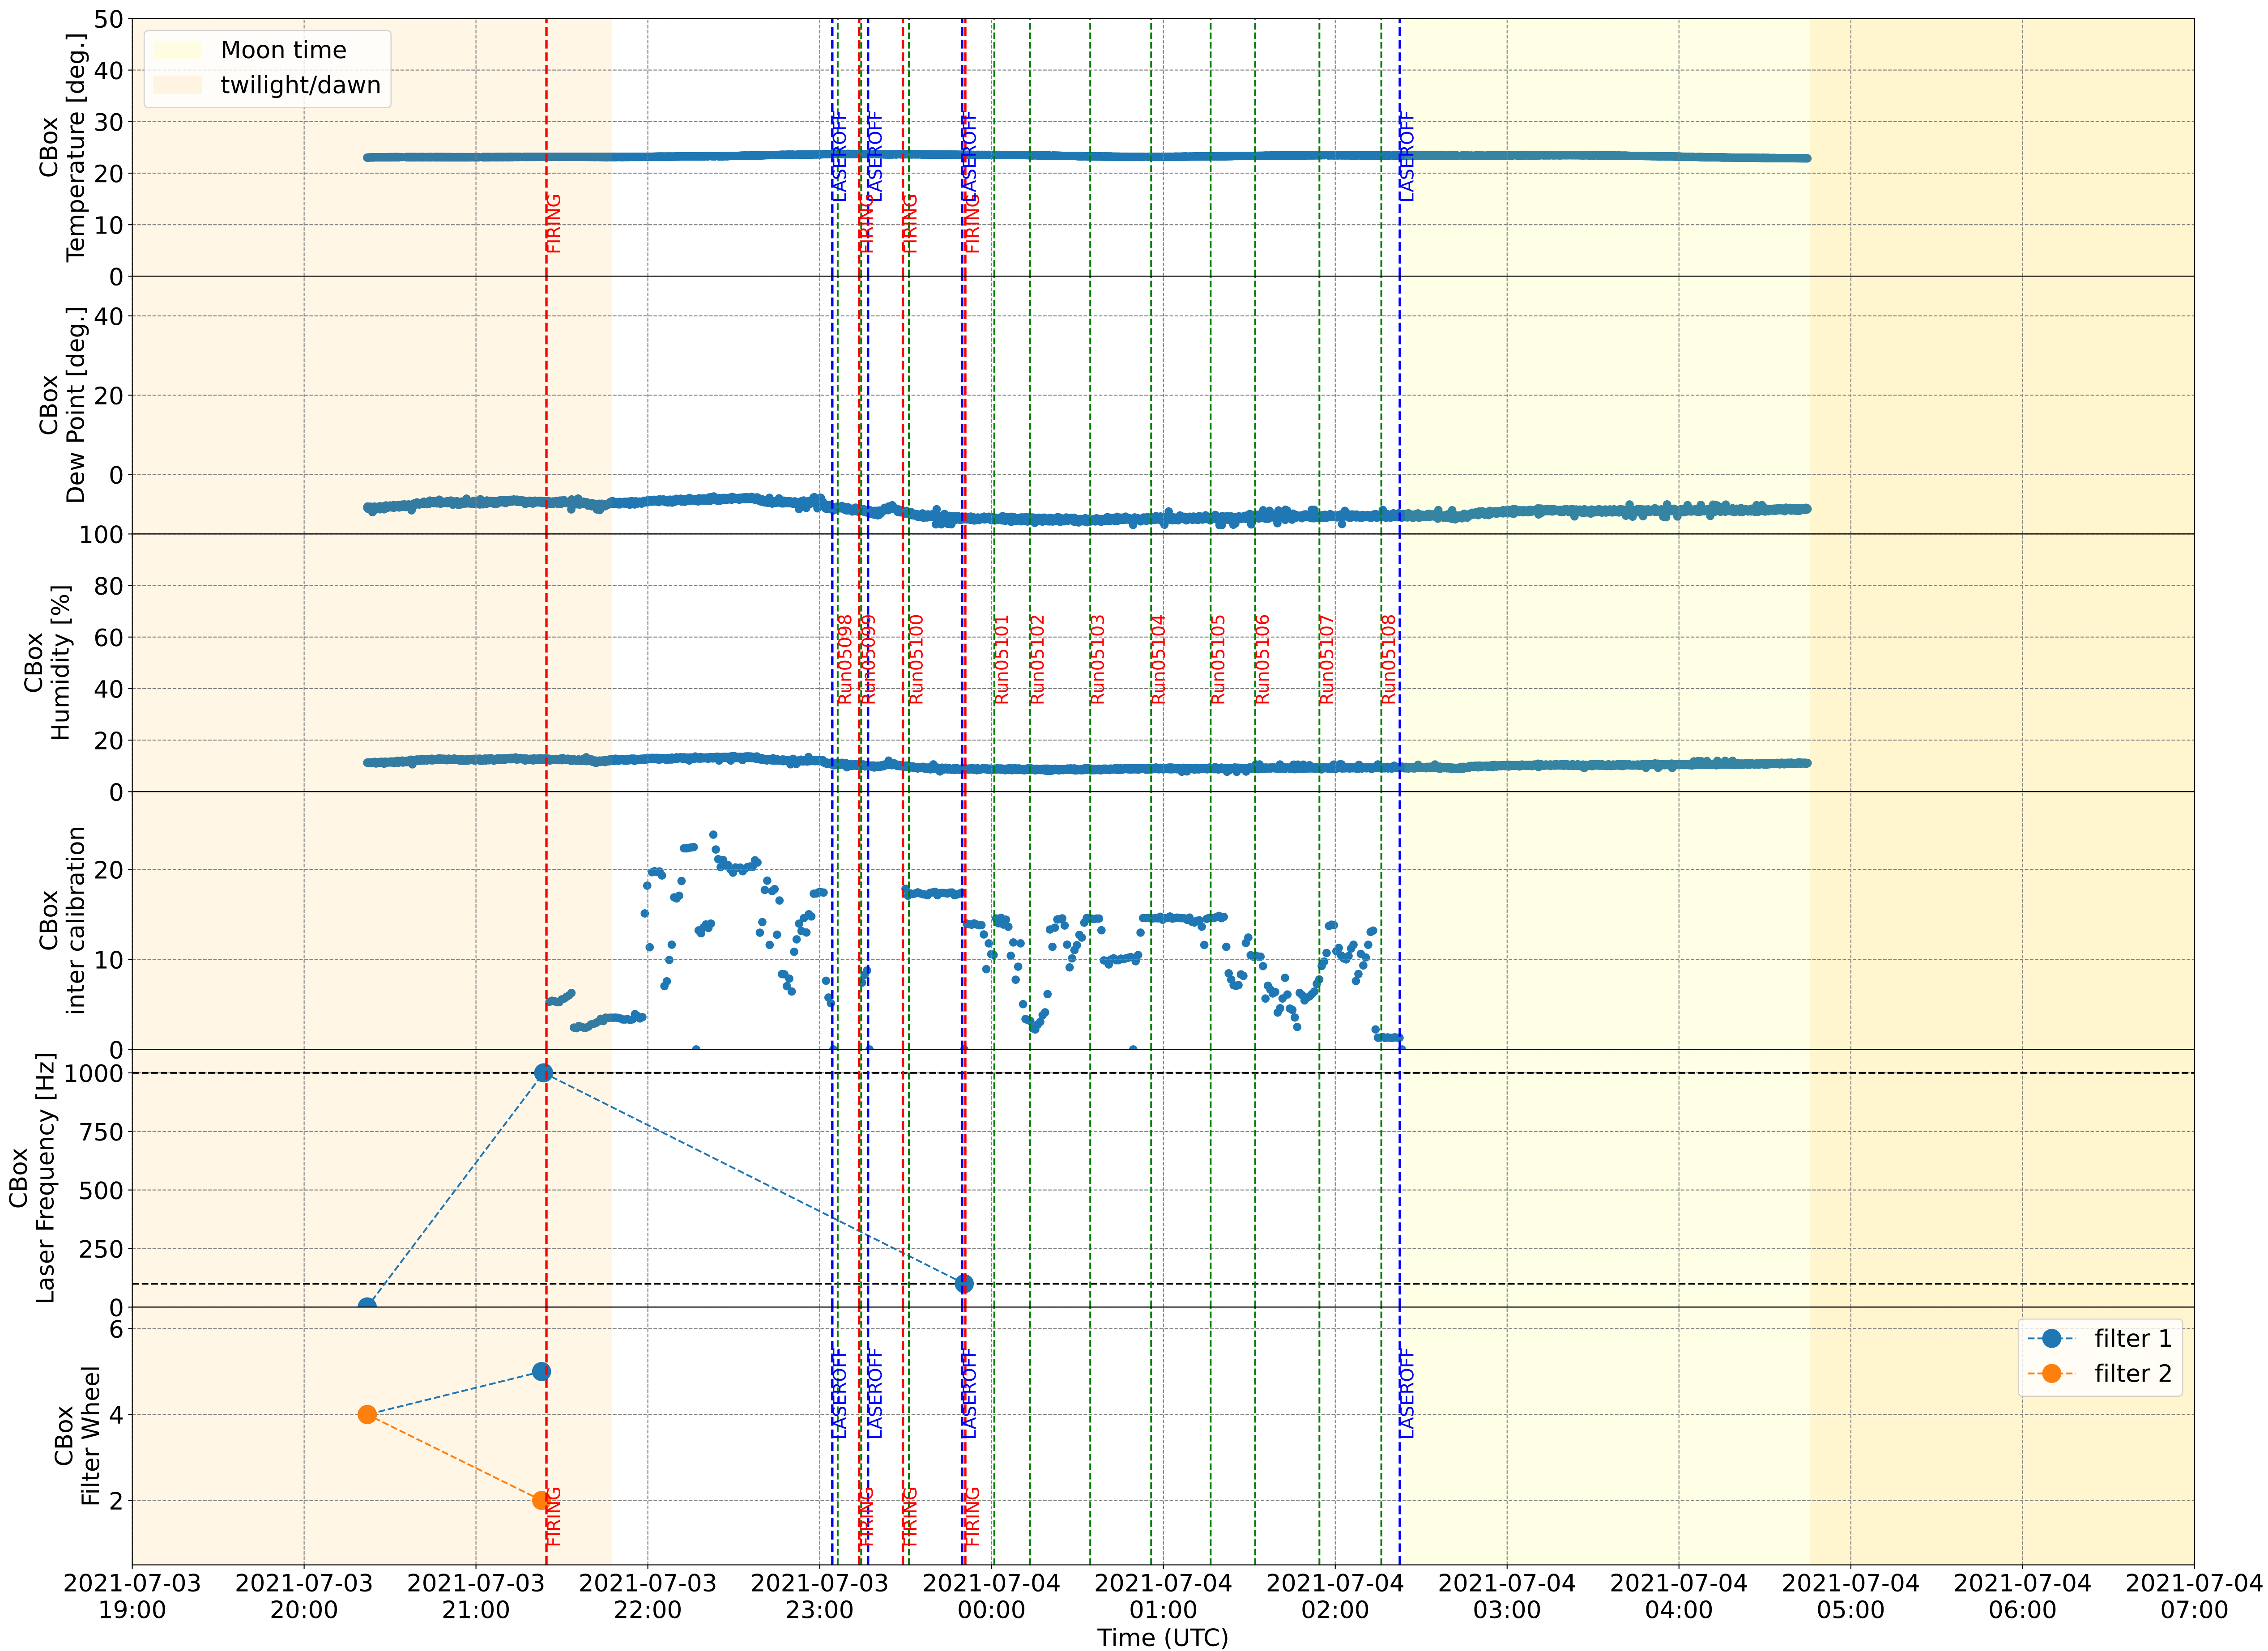

2021-7-3

2021-7-3

2021-7-3

Calibration Box (2021-7-3)

normalized anode current

L1 local rate [Hz]

normalized anode current

L1 local rate [Hz]