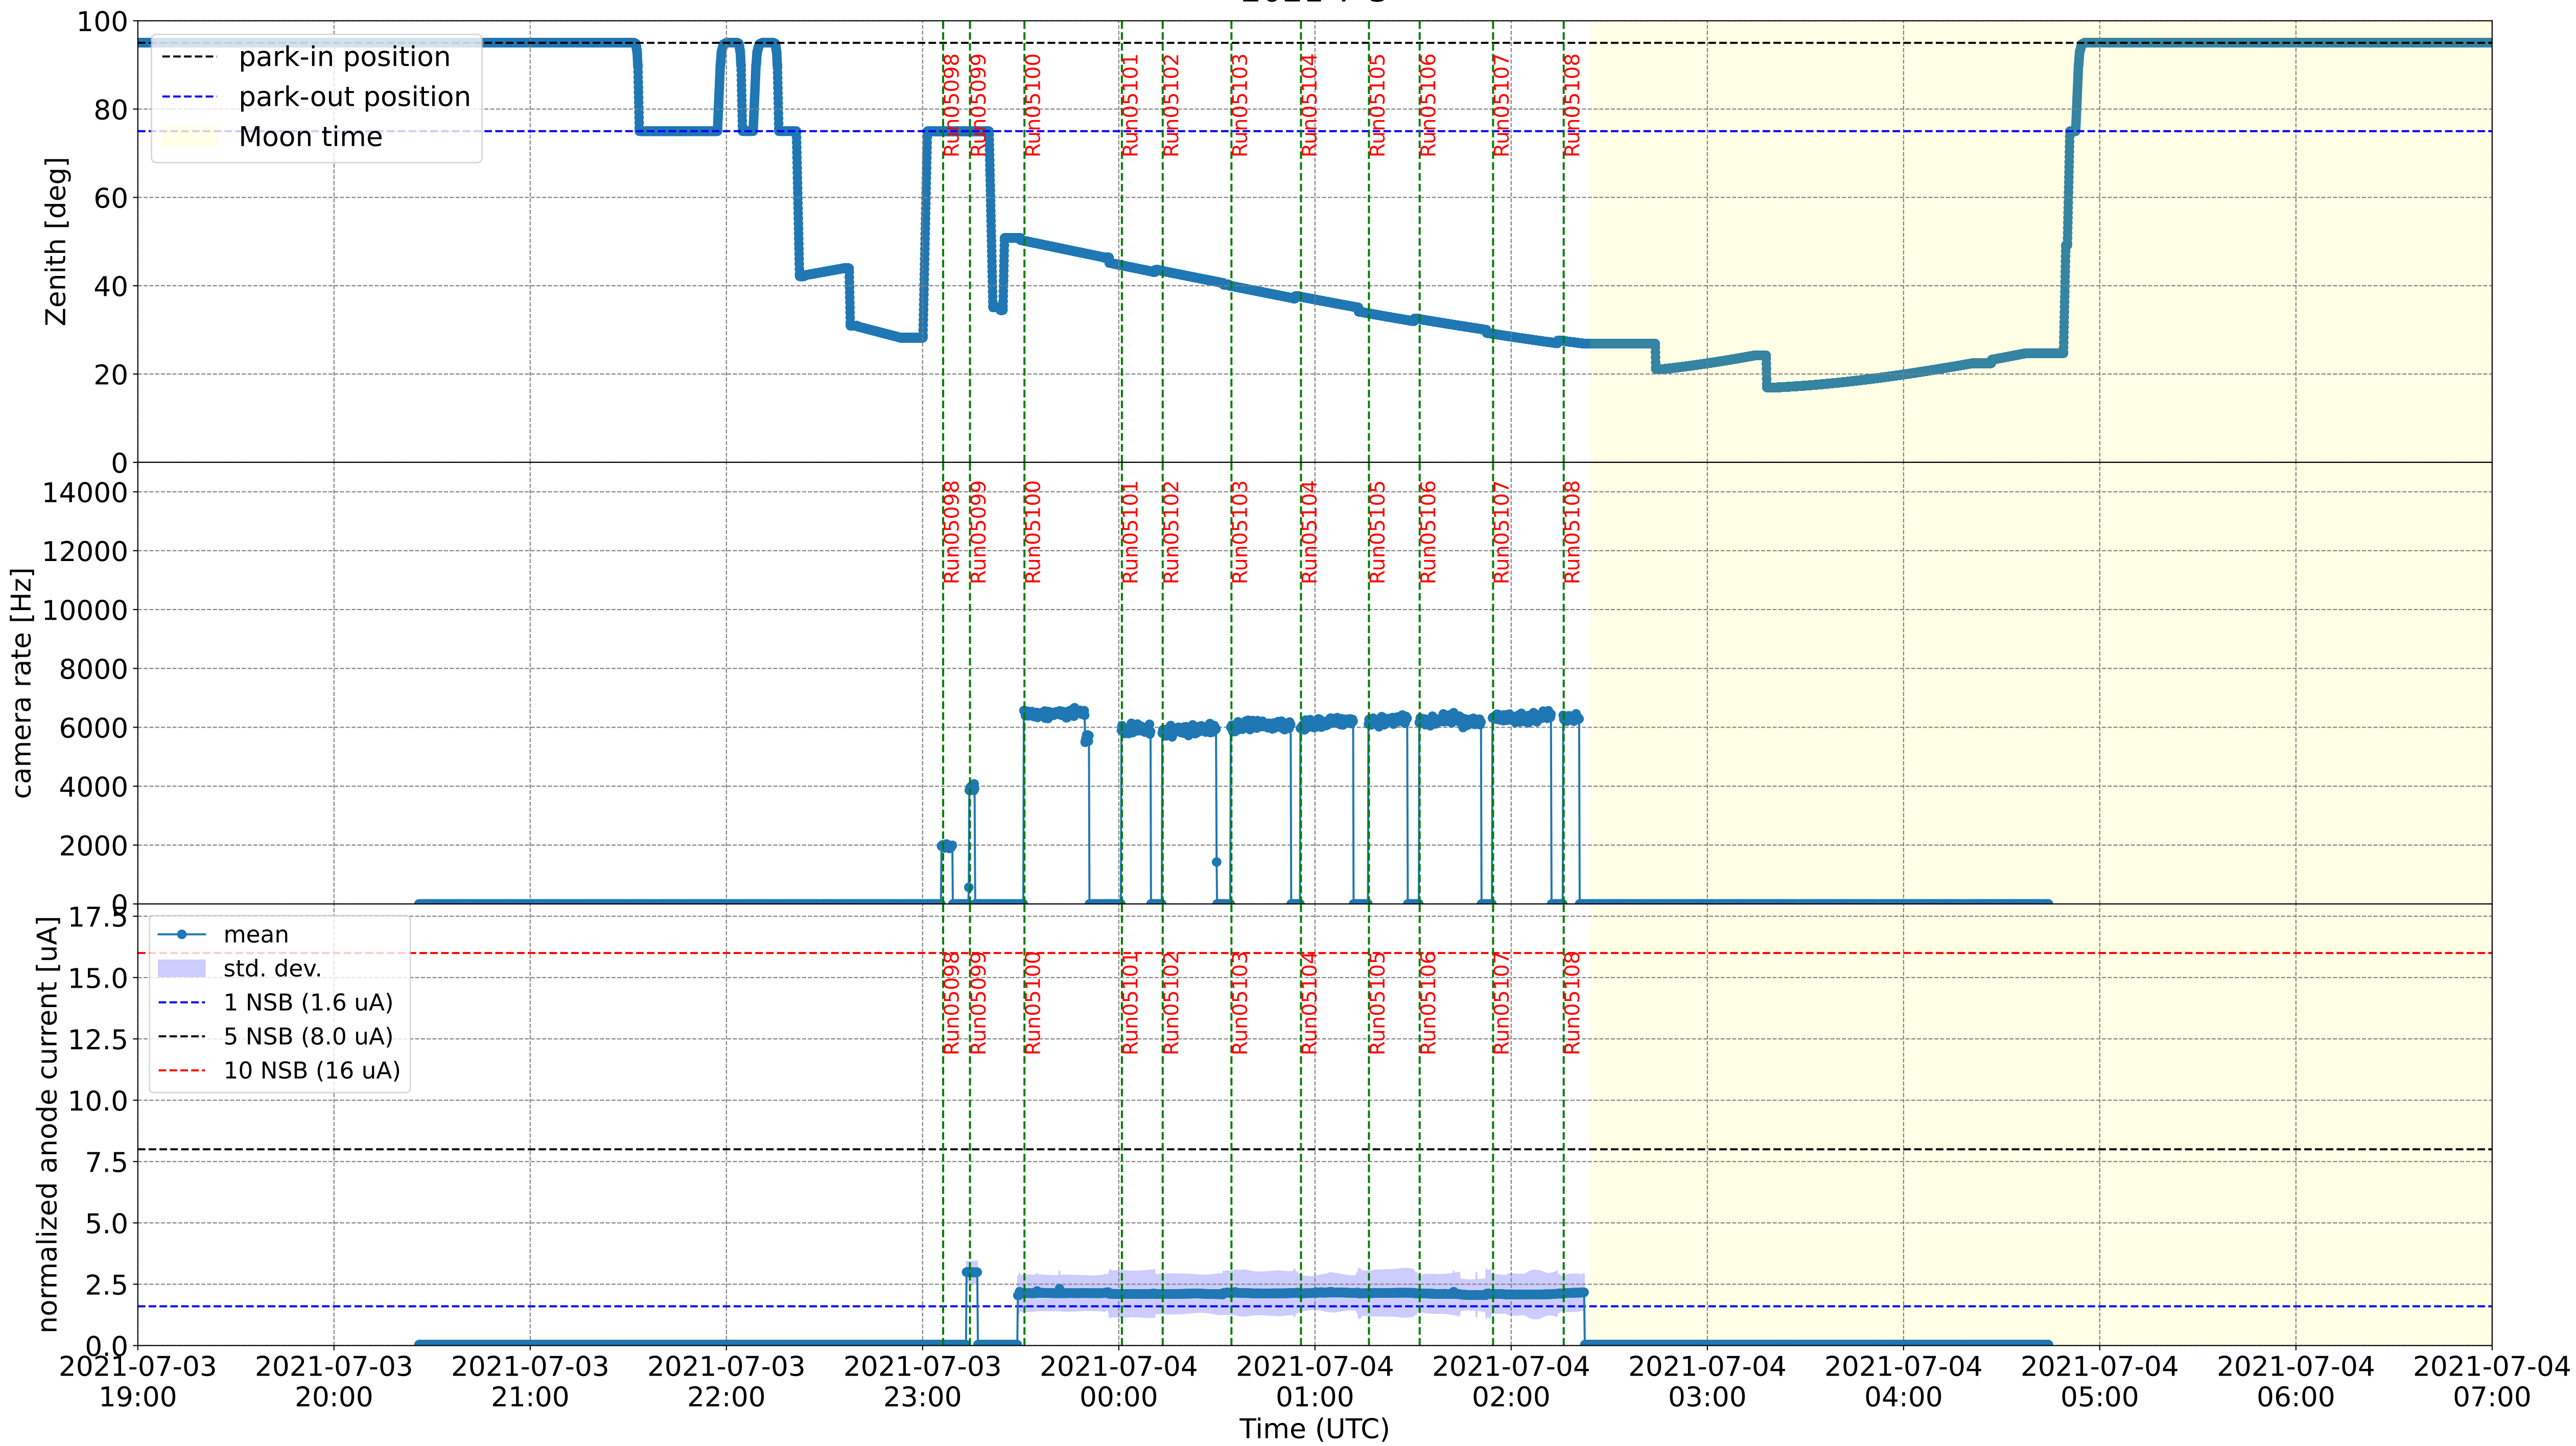

2021-7-3

2021-7-3

2021-7-3

Calibration Box (2021-7-3)

normalized anode current

L1 local rate [Hz]

normalized anode current

L1 local rate [Hz]