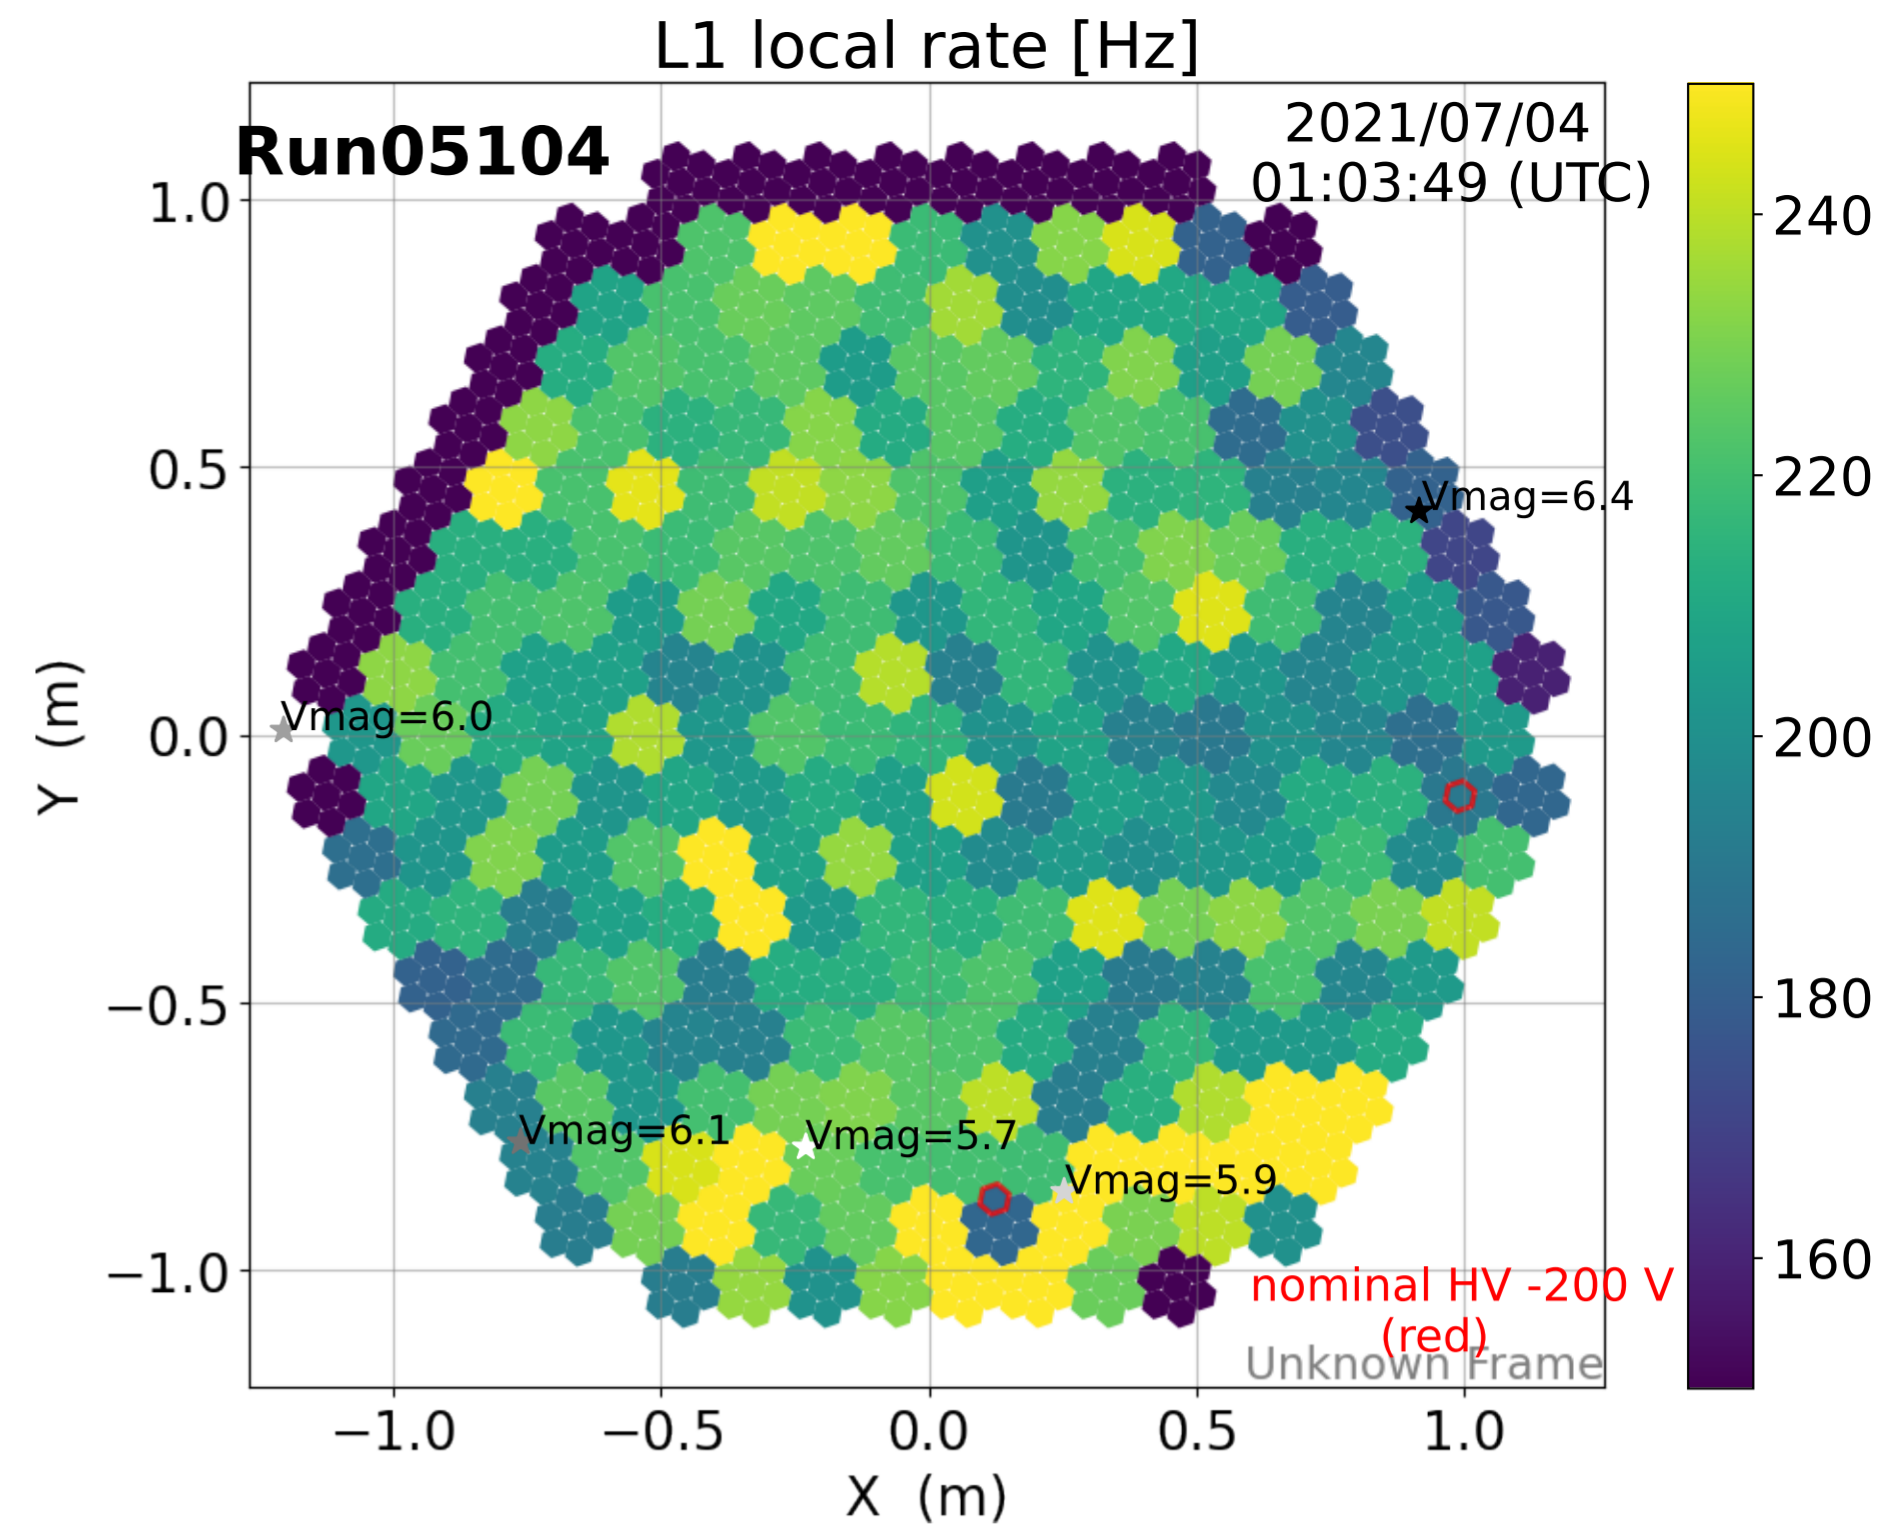

2021-7-3

2021-7-3

2021-7-3

Calibration Box (2021-7-3)

normalized anode current

L1 local rate [Hz]

normalized anode current

L1 local rate [Hz]