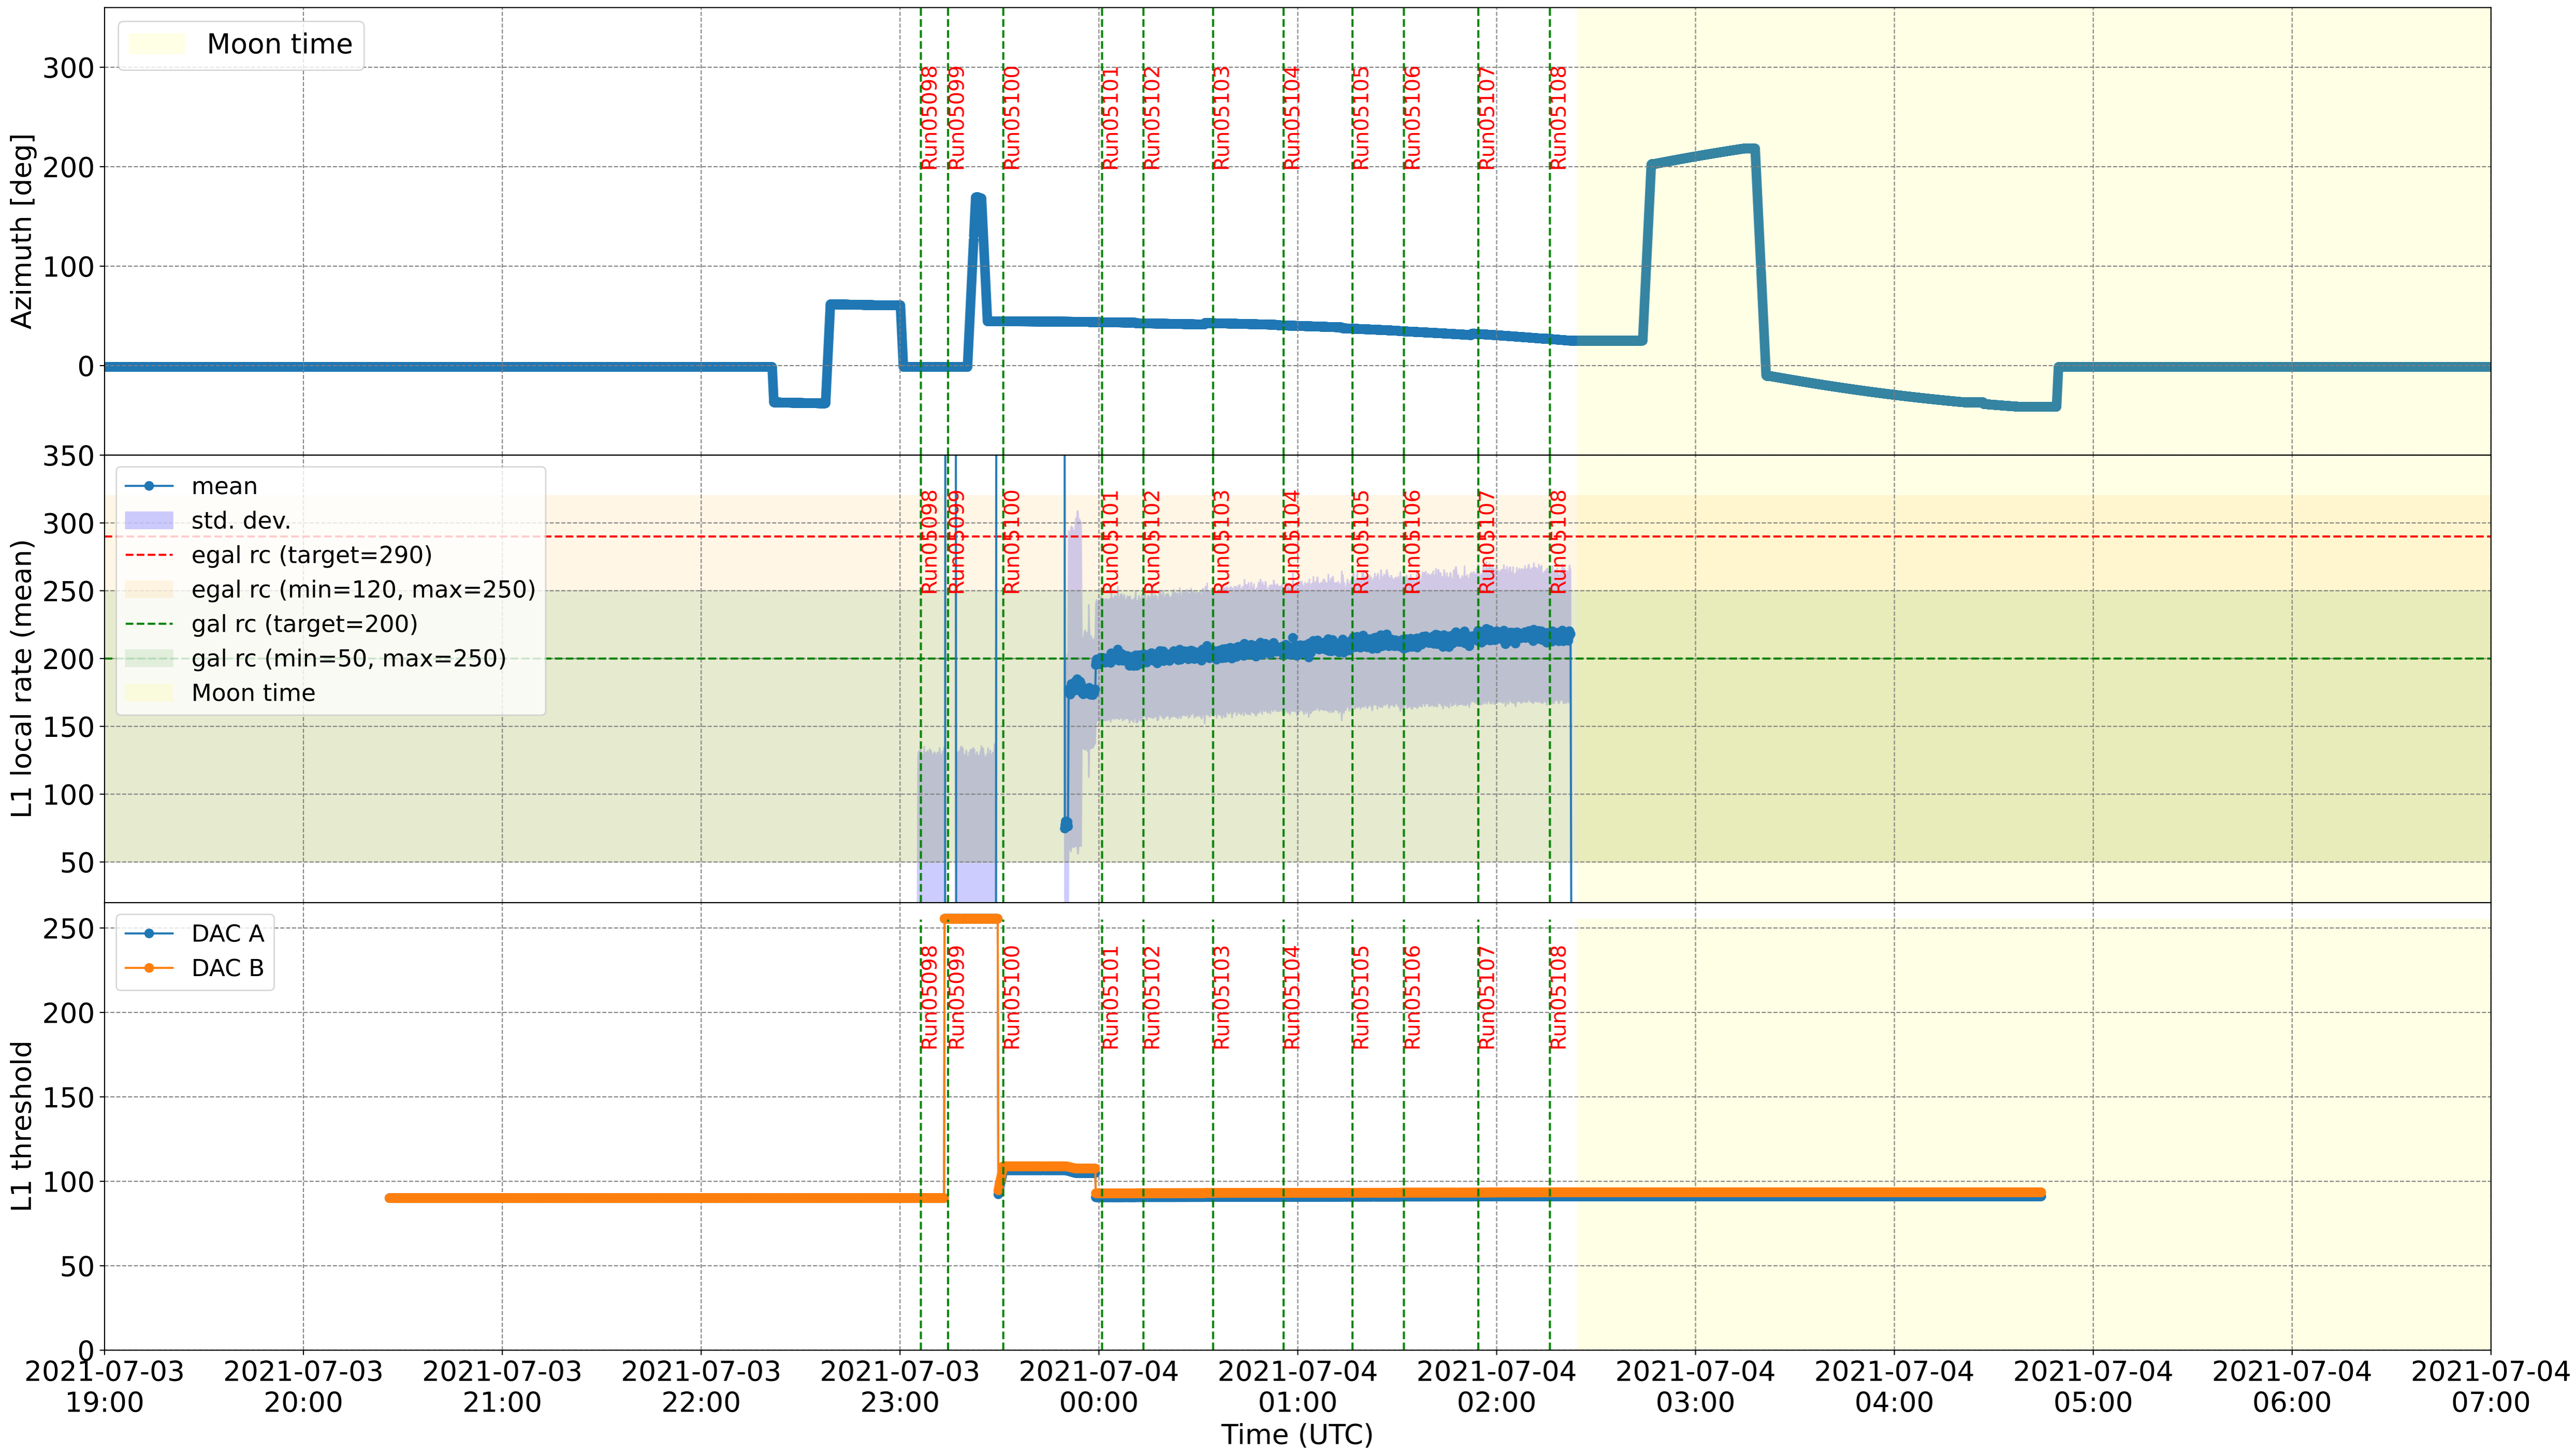

2021-7-3

2021-7-3

2021-7-3

Calibration Box (2021-7-3)

normalized anode current

L1 local rate [Hz]

normalized anode current

L1 local rate [Hz]