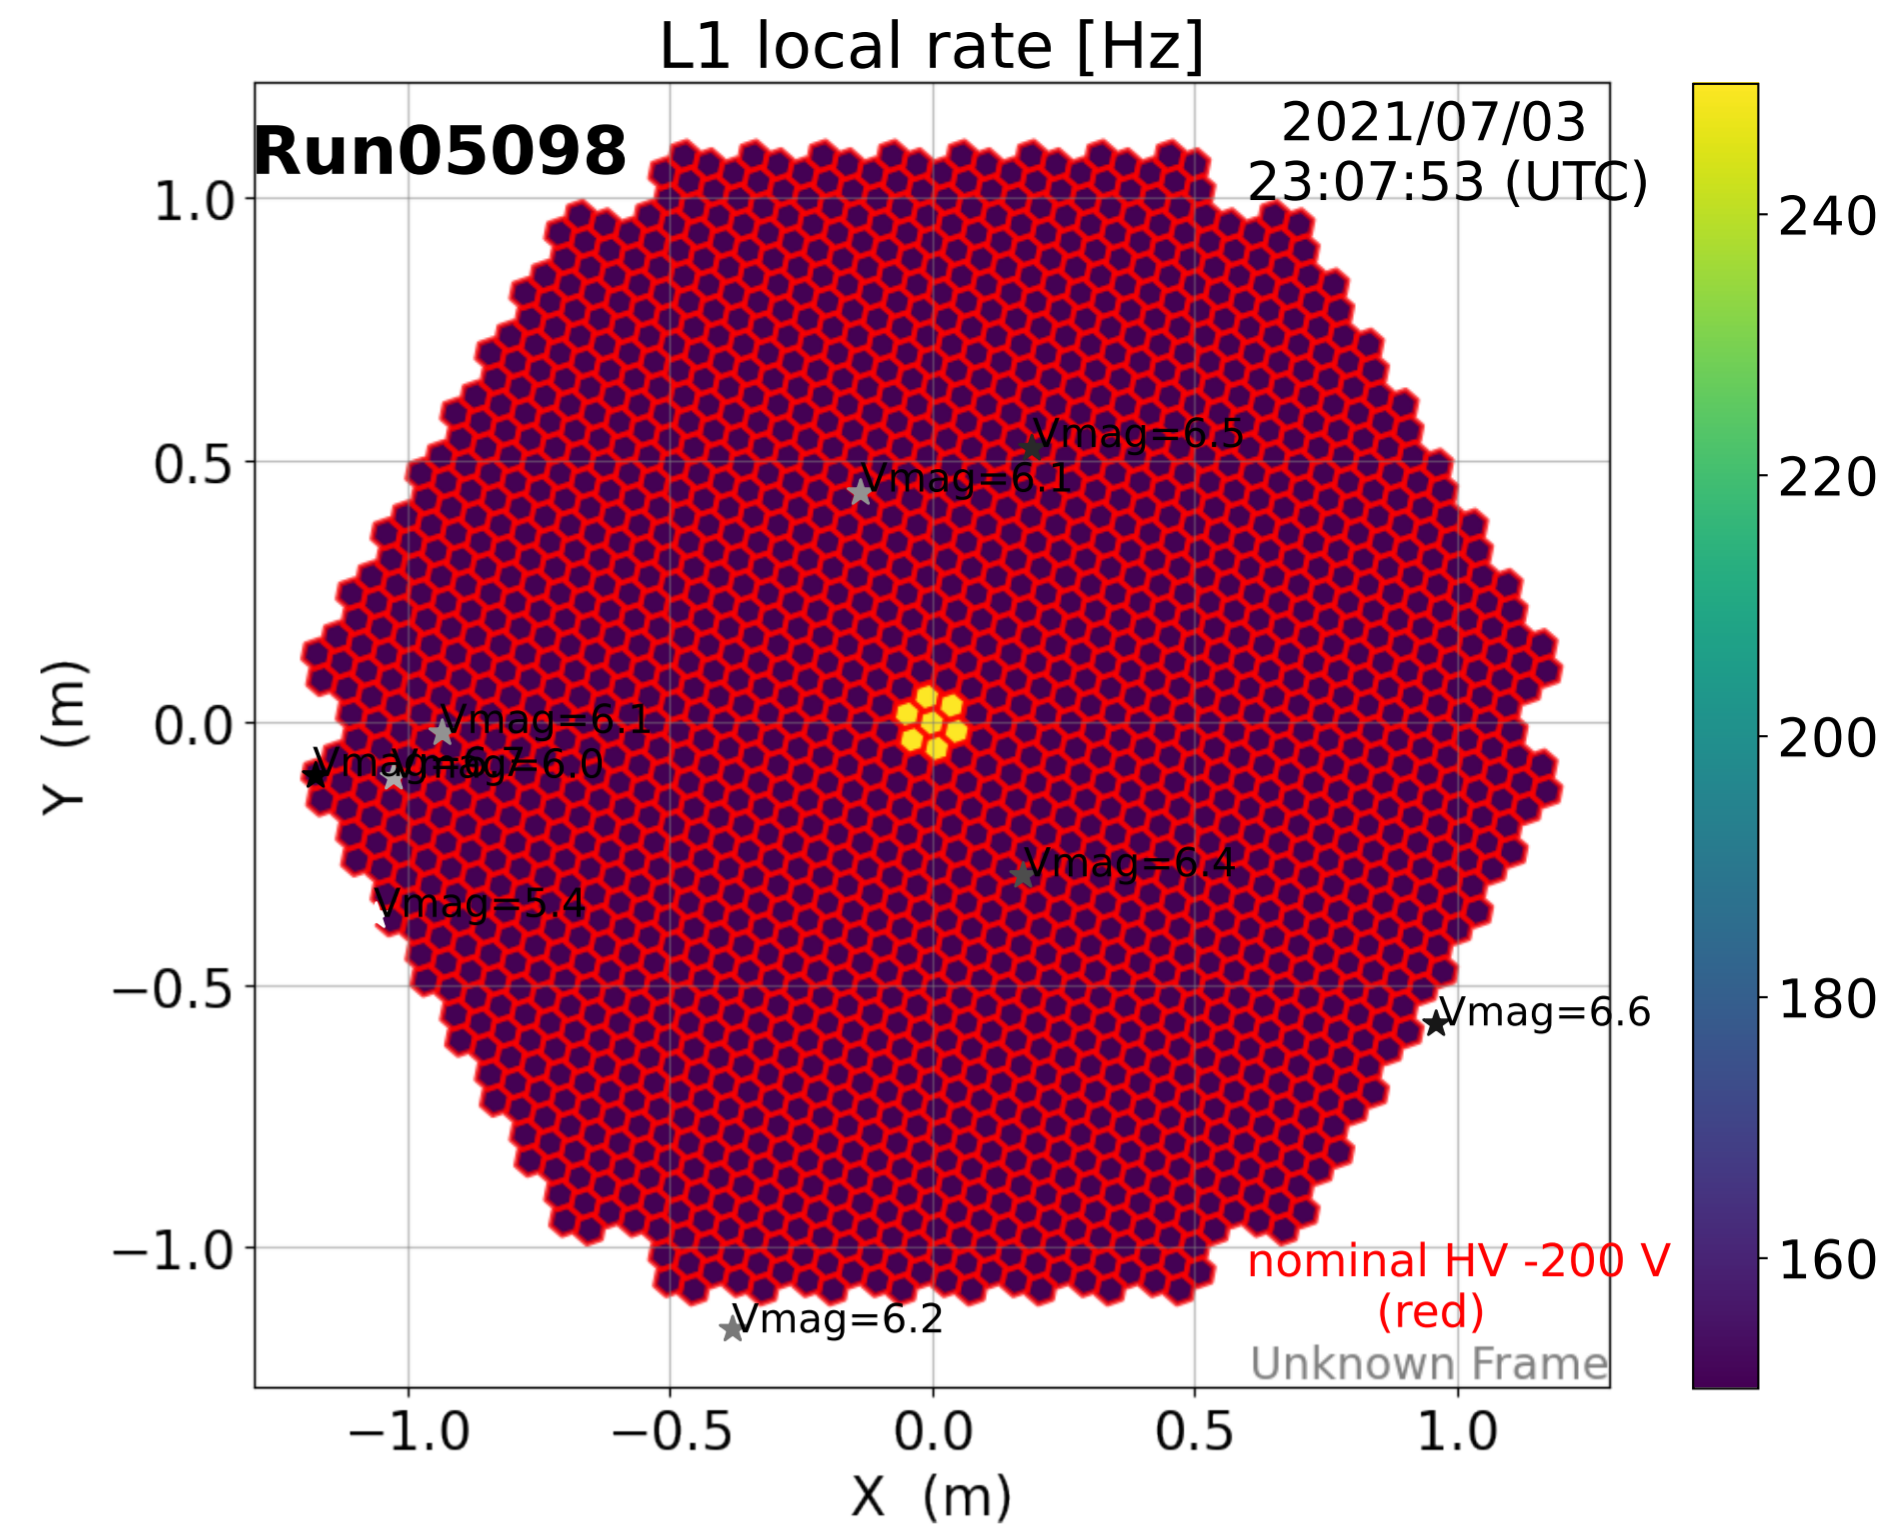

2021-7-3

2021-7-3

2021-7-3

Calibration Box (2021-7-3)

normalized anode current

L1 local rate [Hz]

normalized anode current

L1 local rate [Hz]