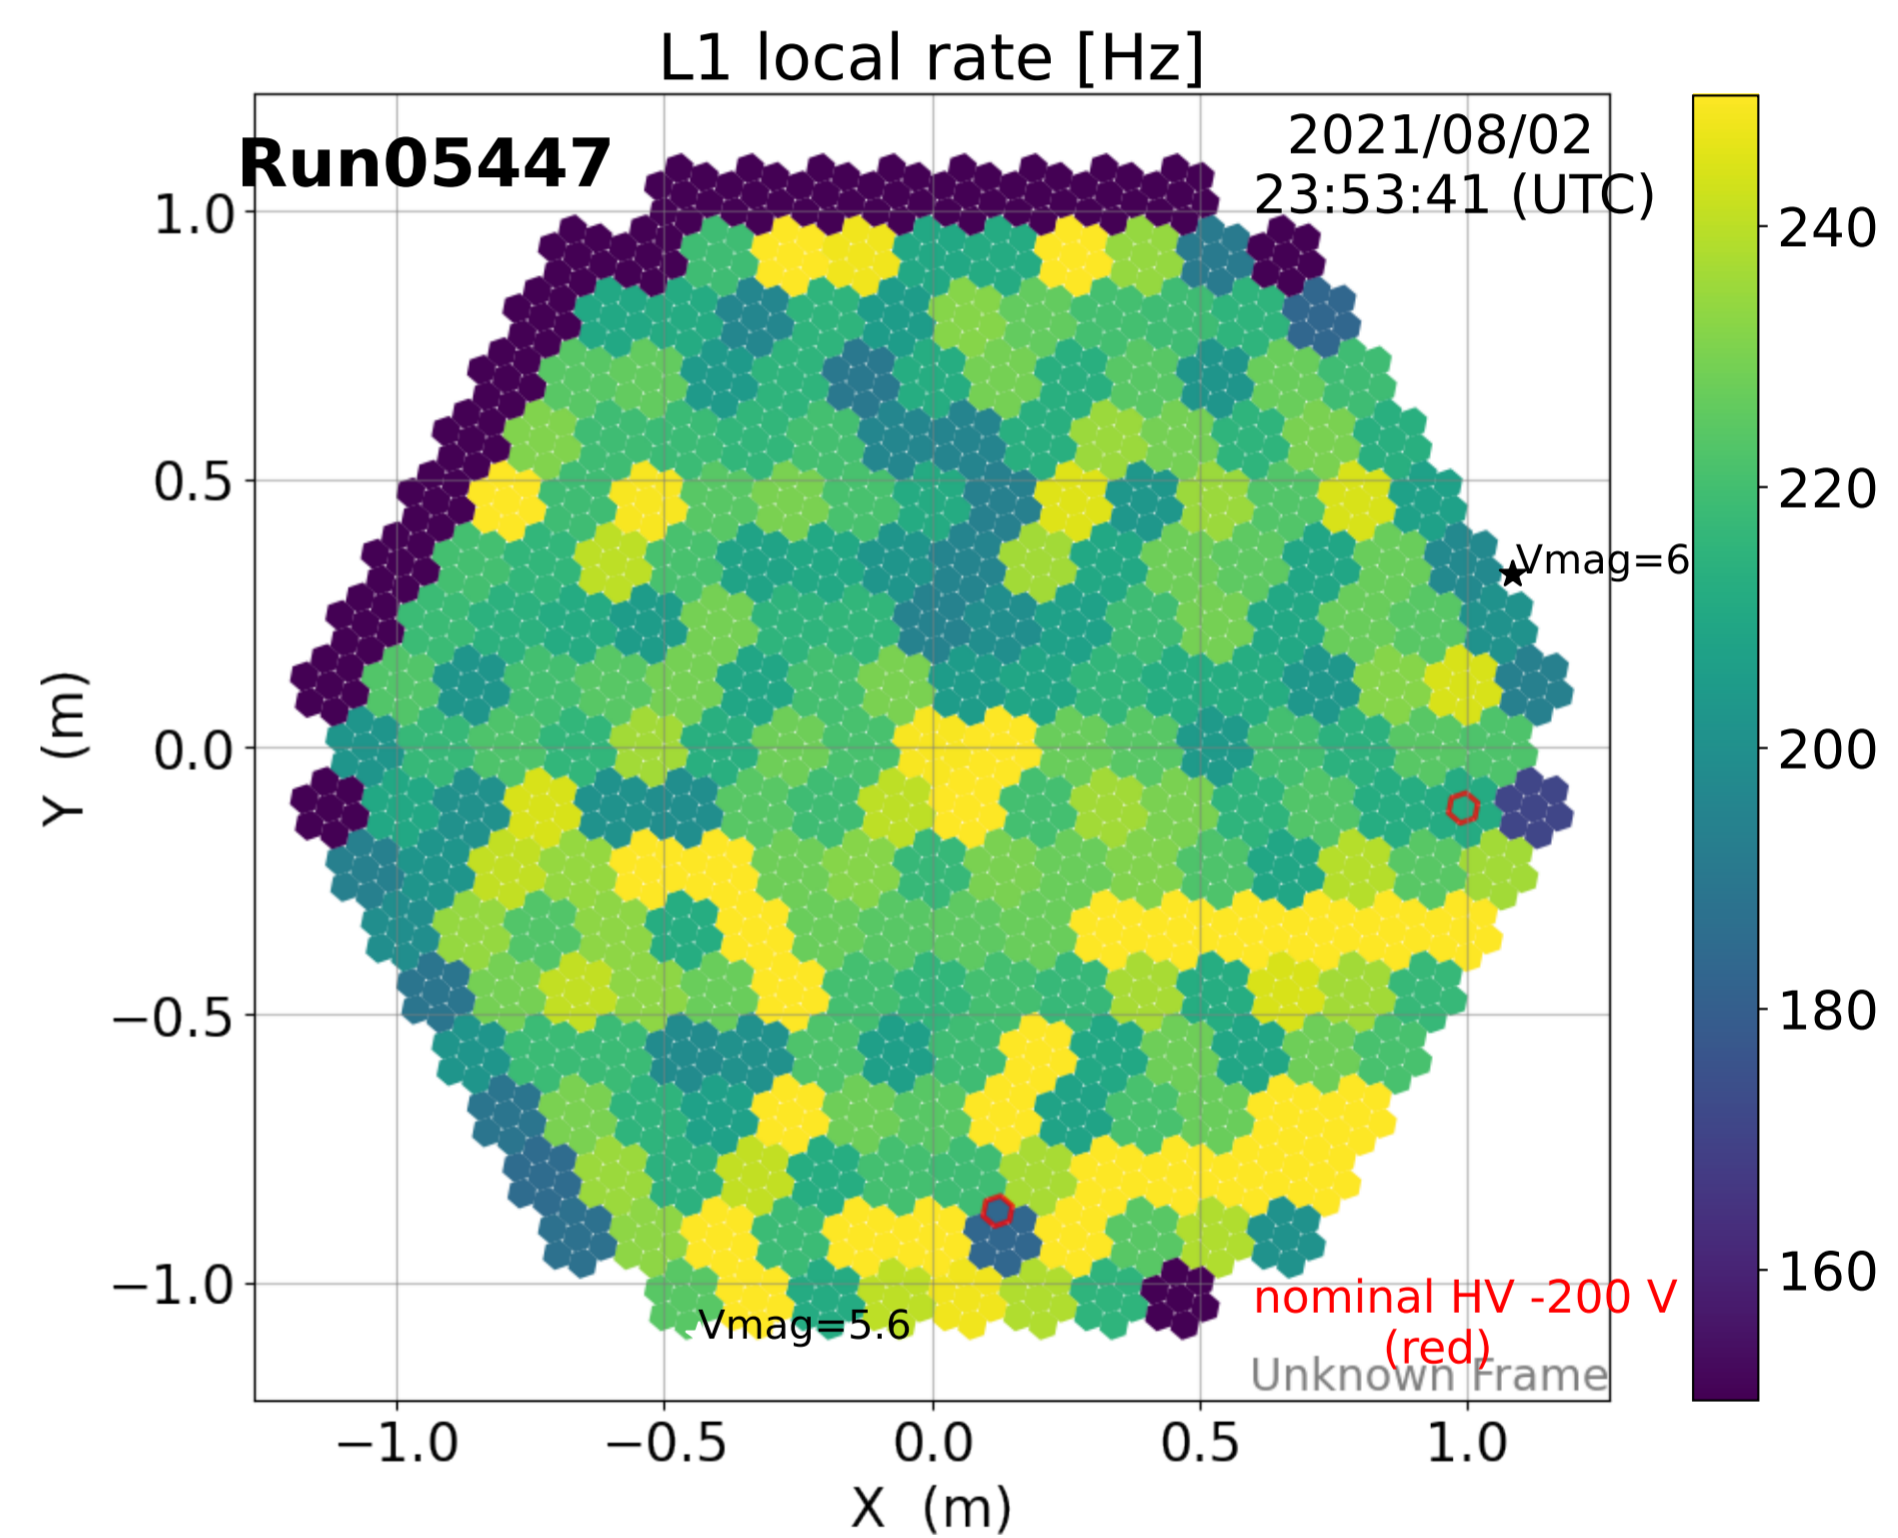

2021-8-2

2021-8-2

Calibration Box (2021-8-2)

normalized anode current

L1 local rate [Hz]

normalized anode current

L1 local rate [Hz]