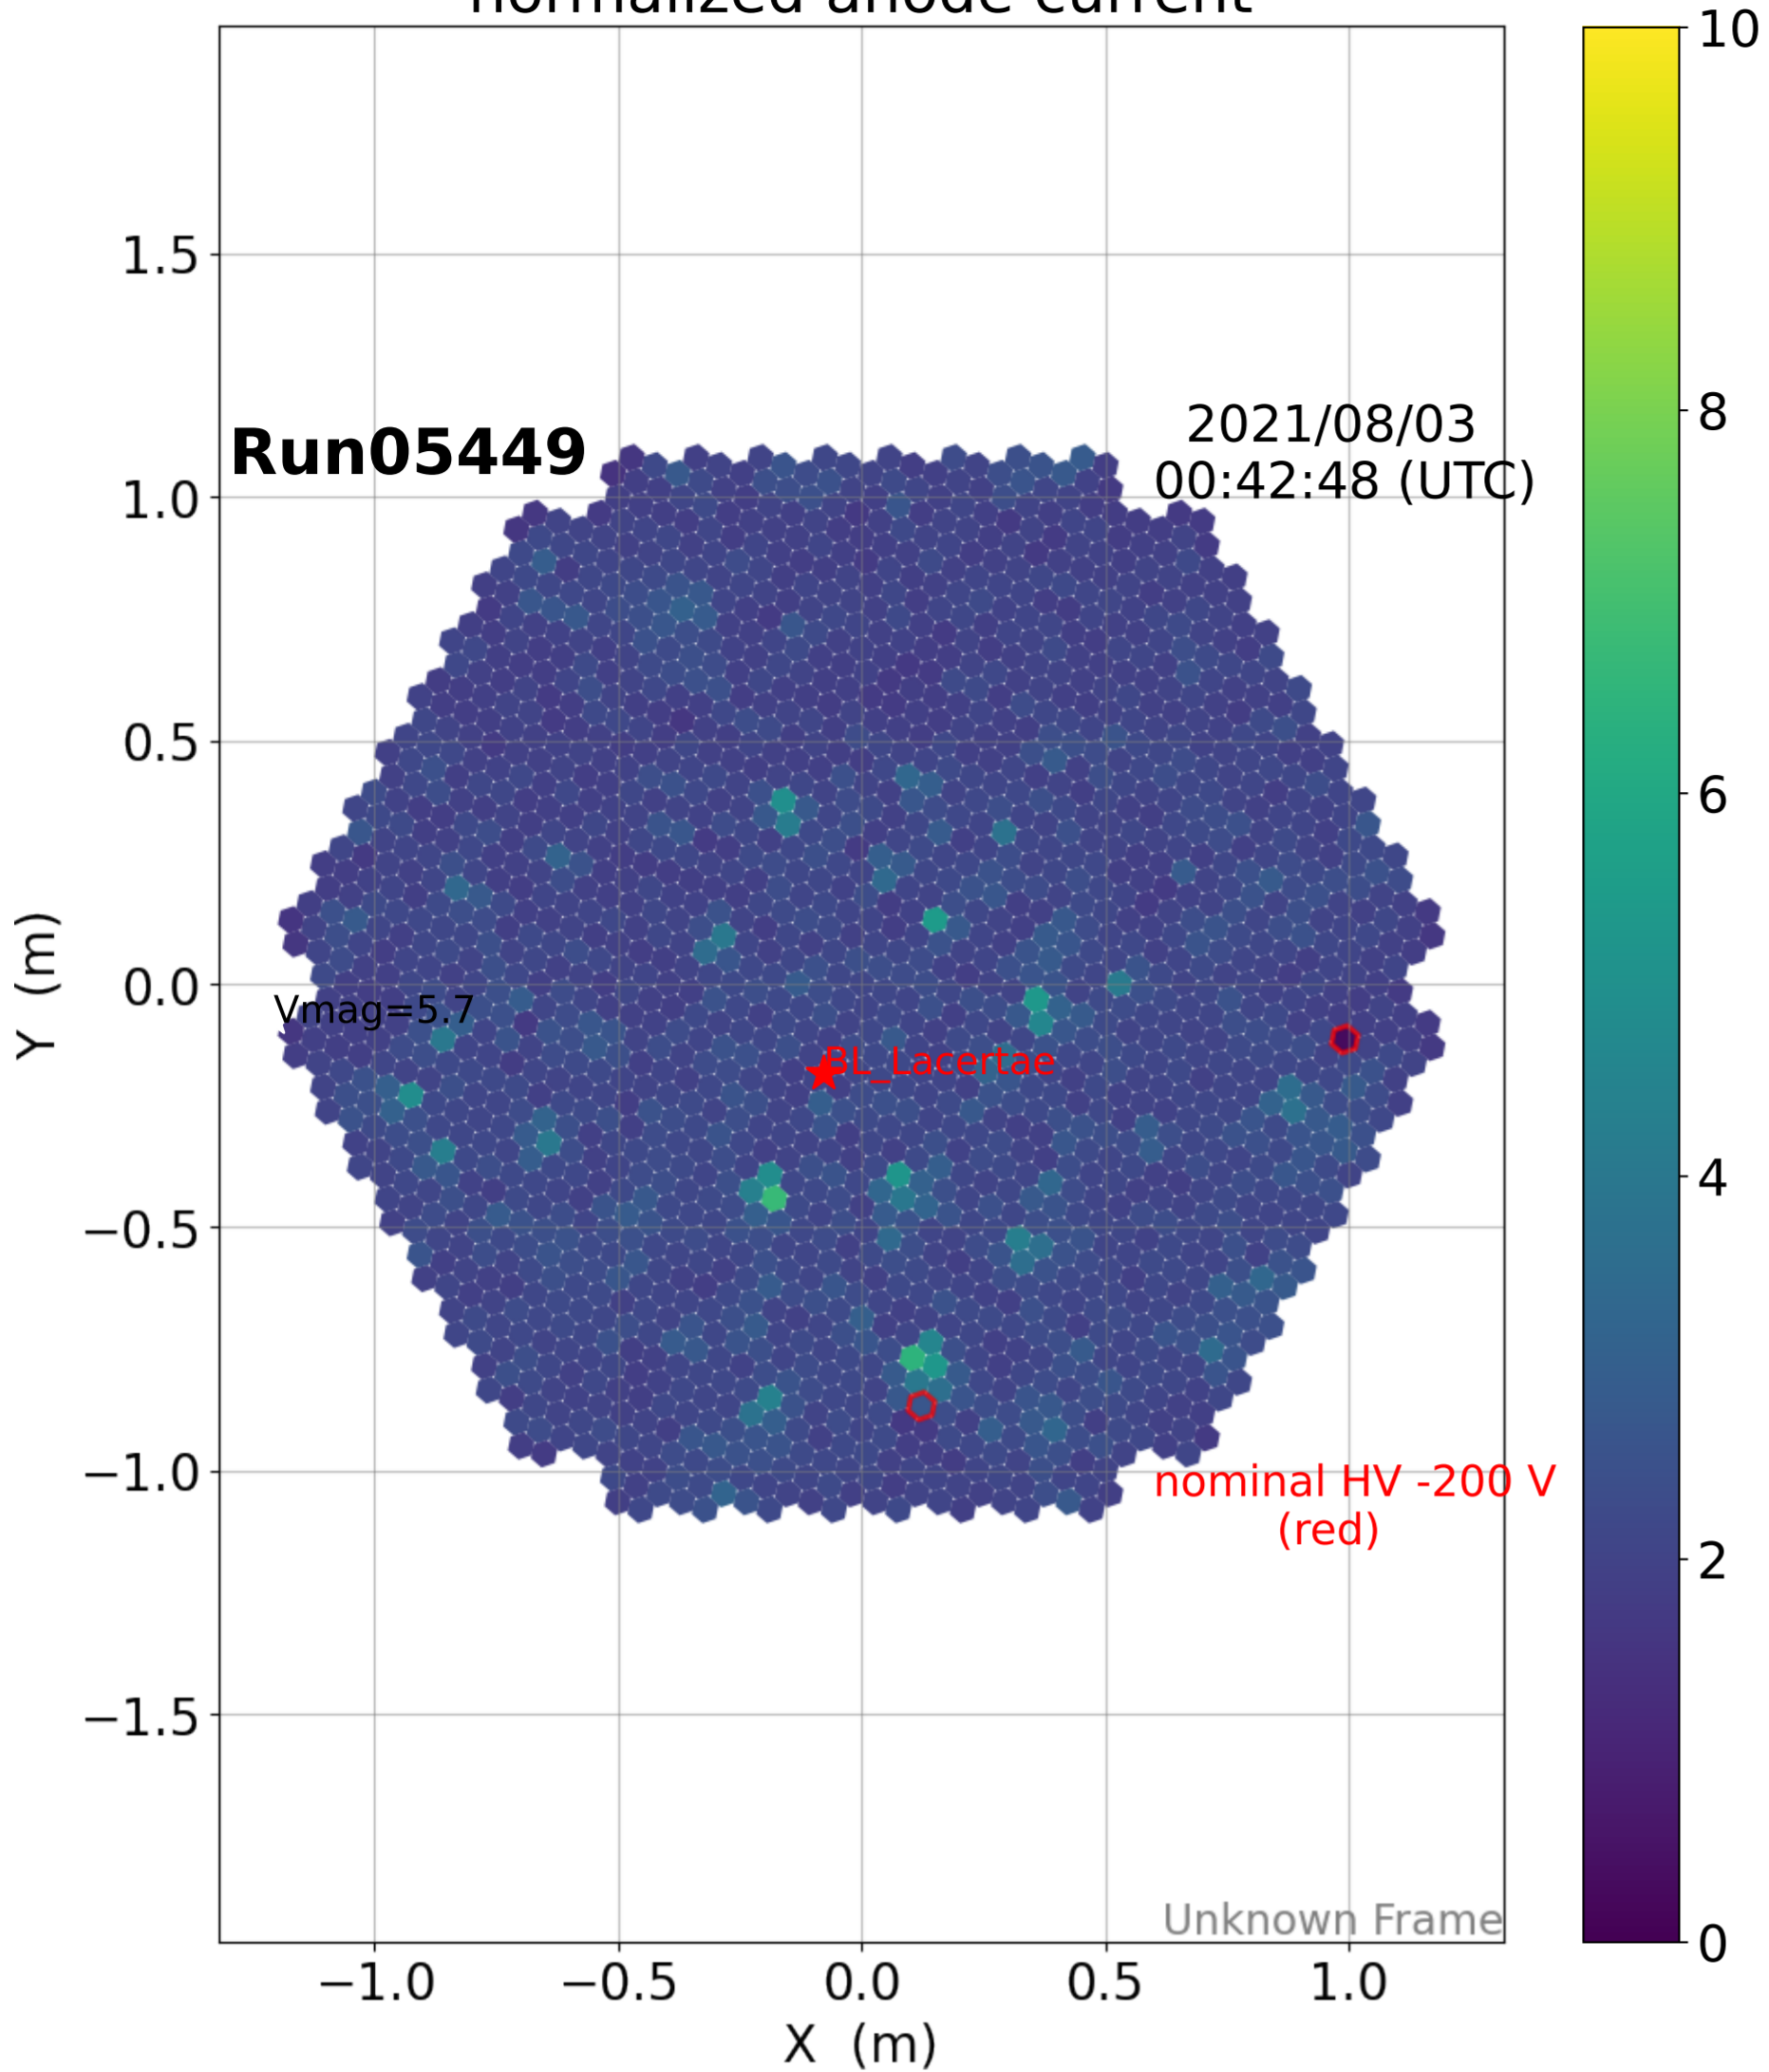

2021-8-2

2021-8-2

Calibration Box (2021-8-2)

normalized anode current

L1 local rate [Hz]

normalized anode current

L1 local rate [Hz]