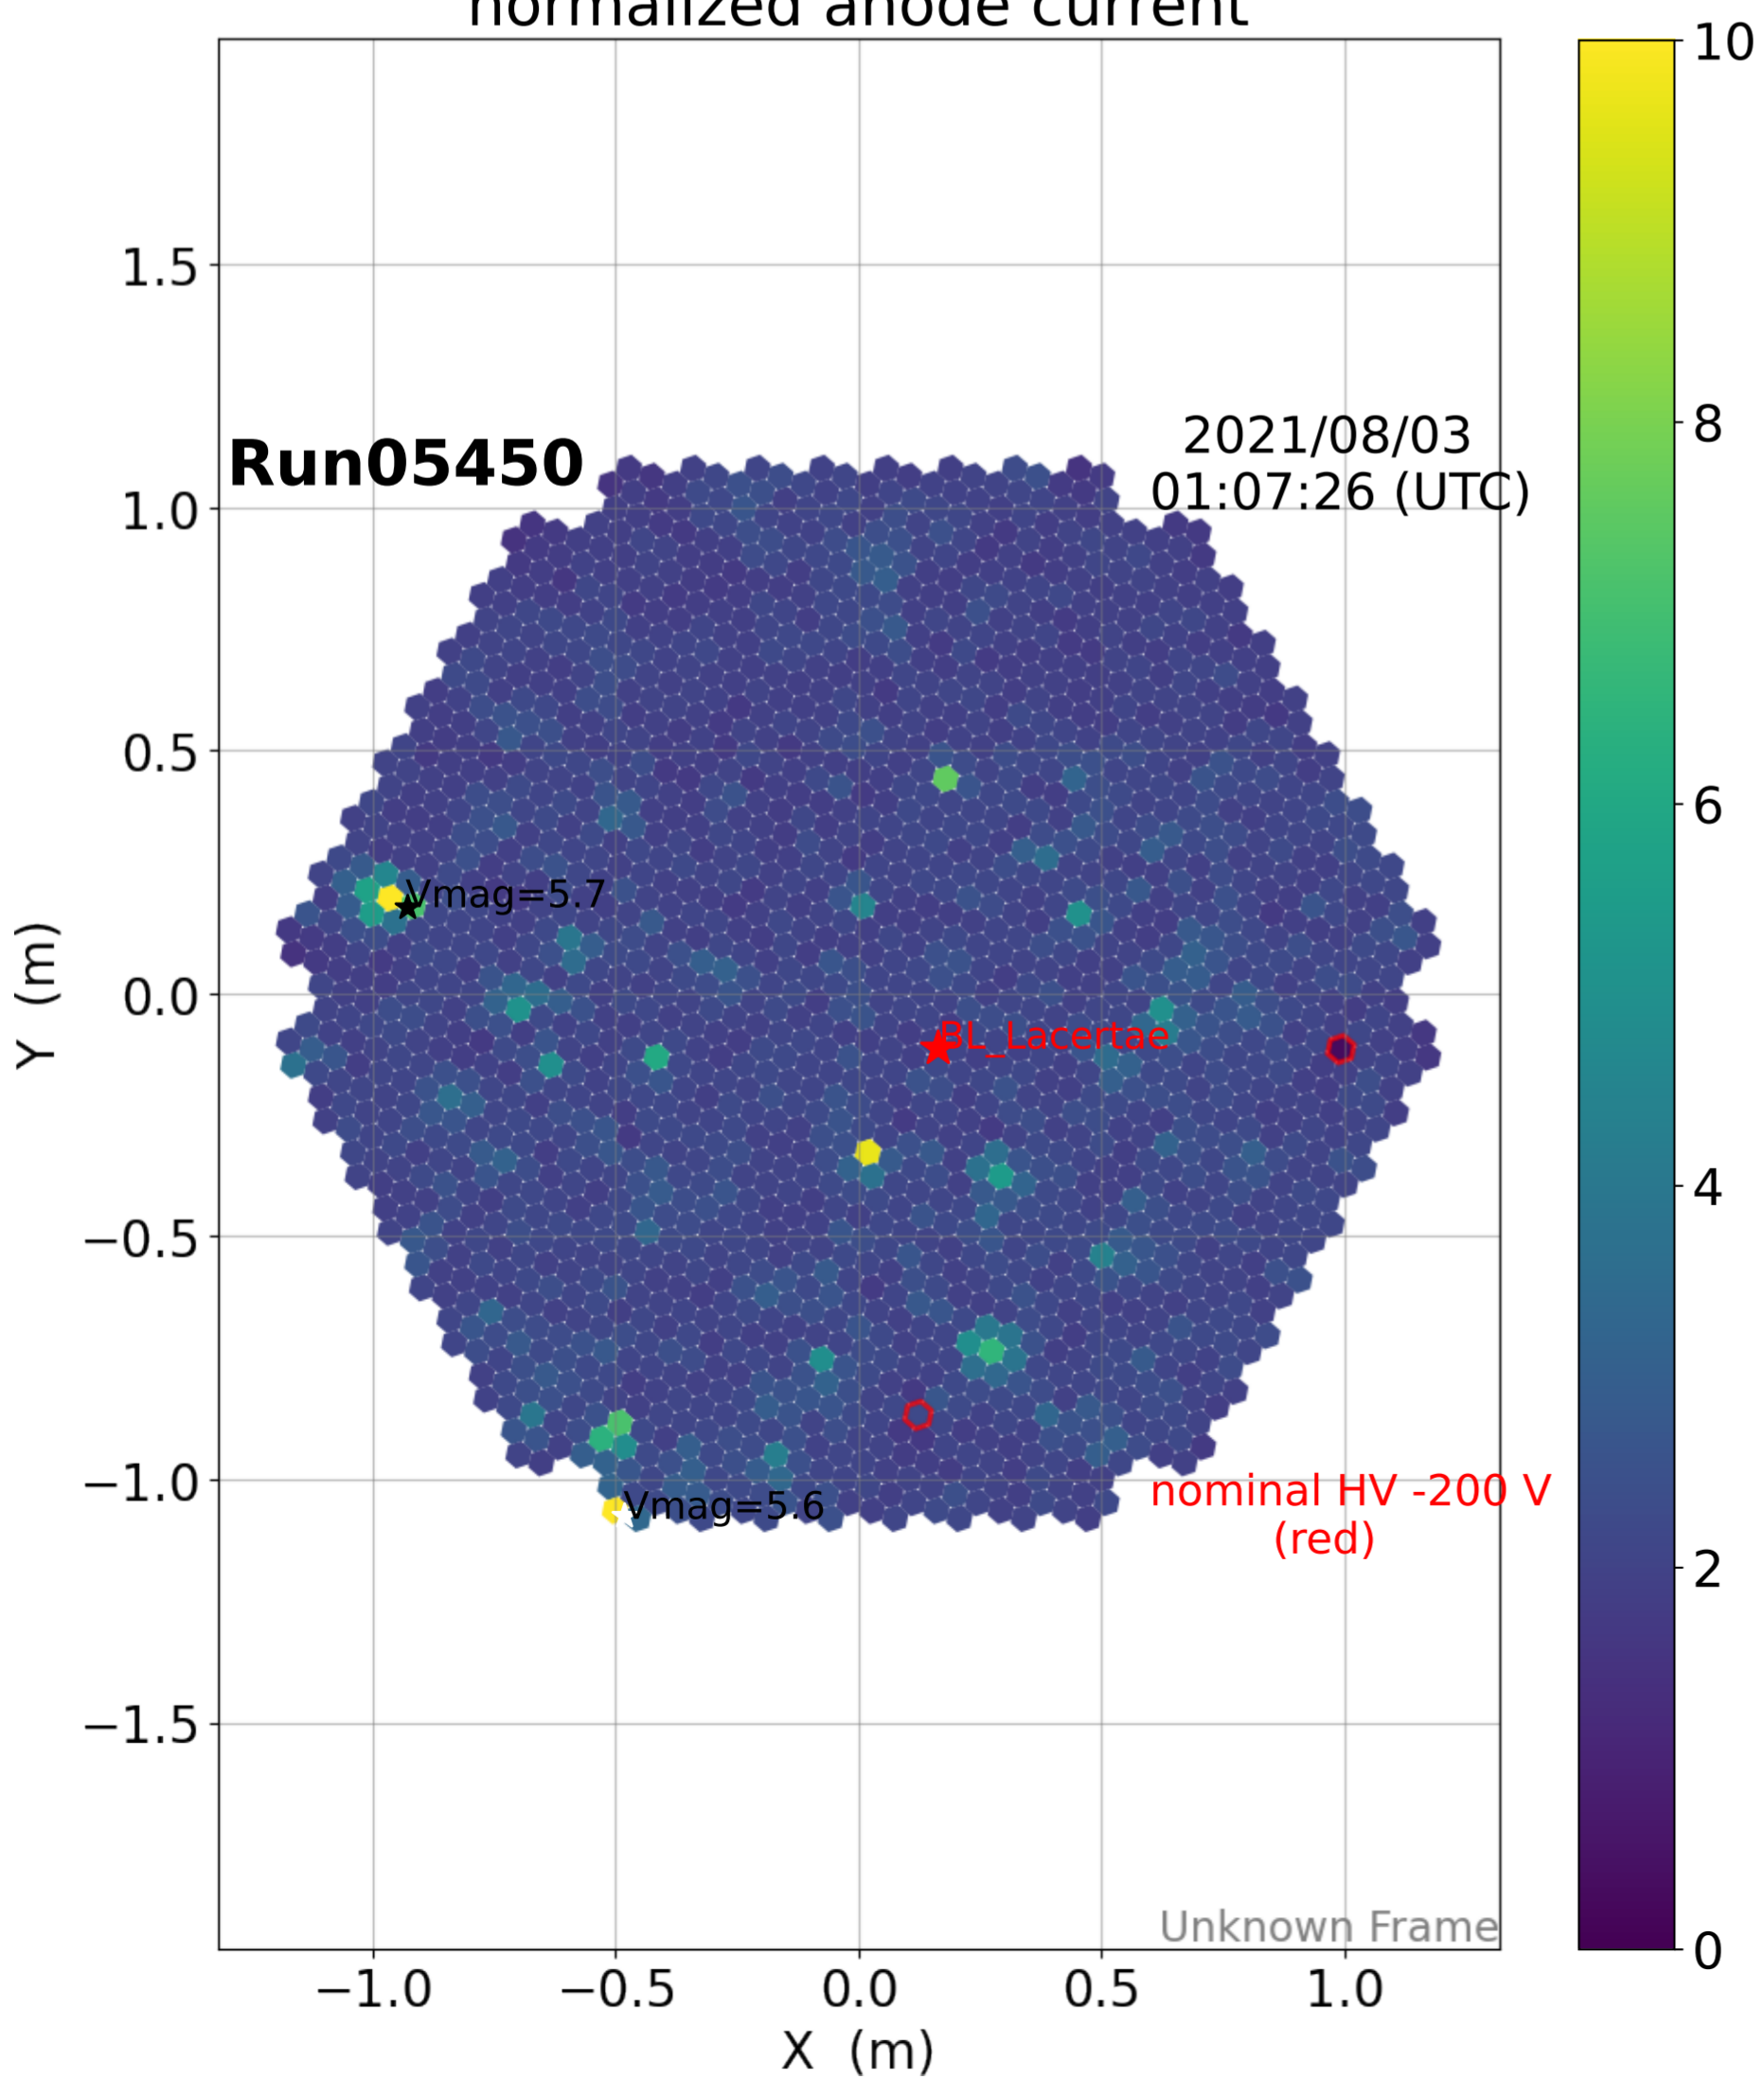

2021-8-2

2021-8-2

Calibration Box (2021-8-2)

normalized anode current

L1 local rate [Hz]

normalized anode current

L1 local rate [Hz]