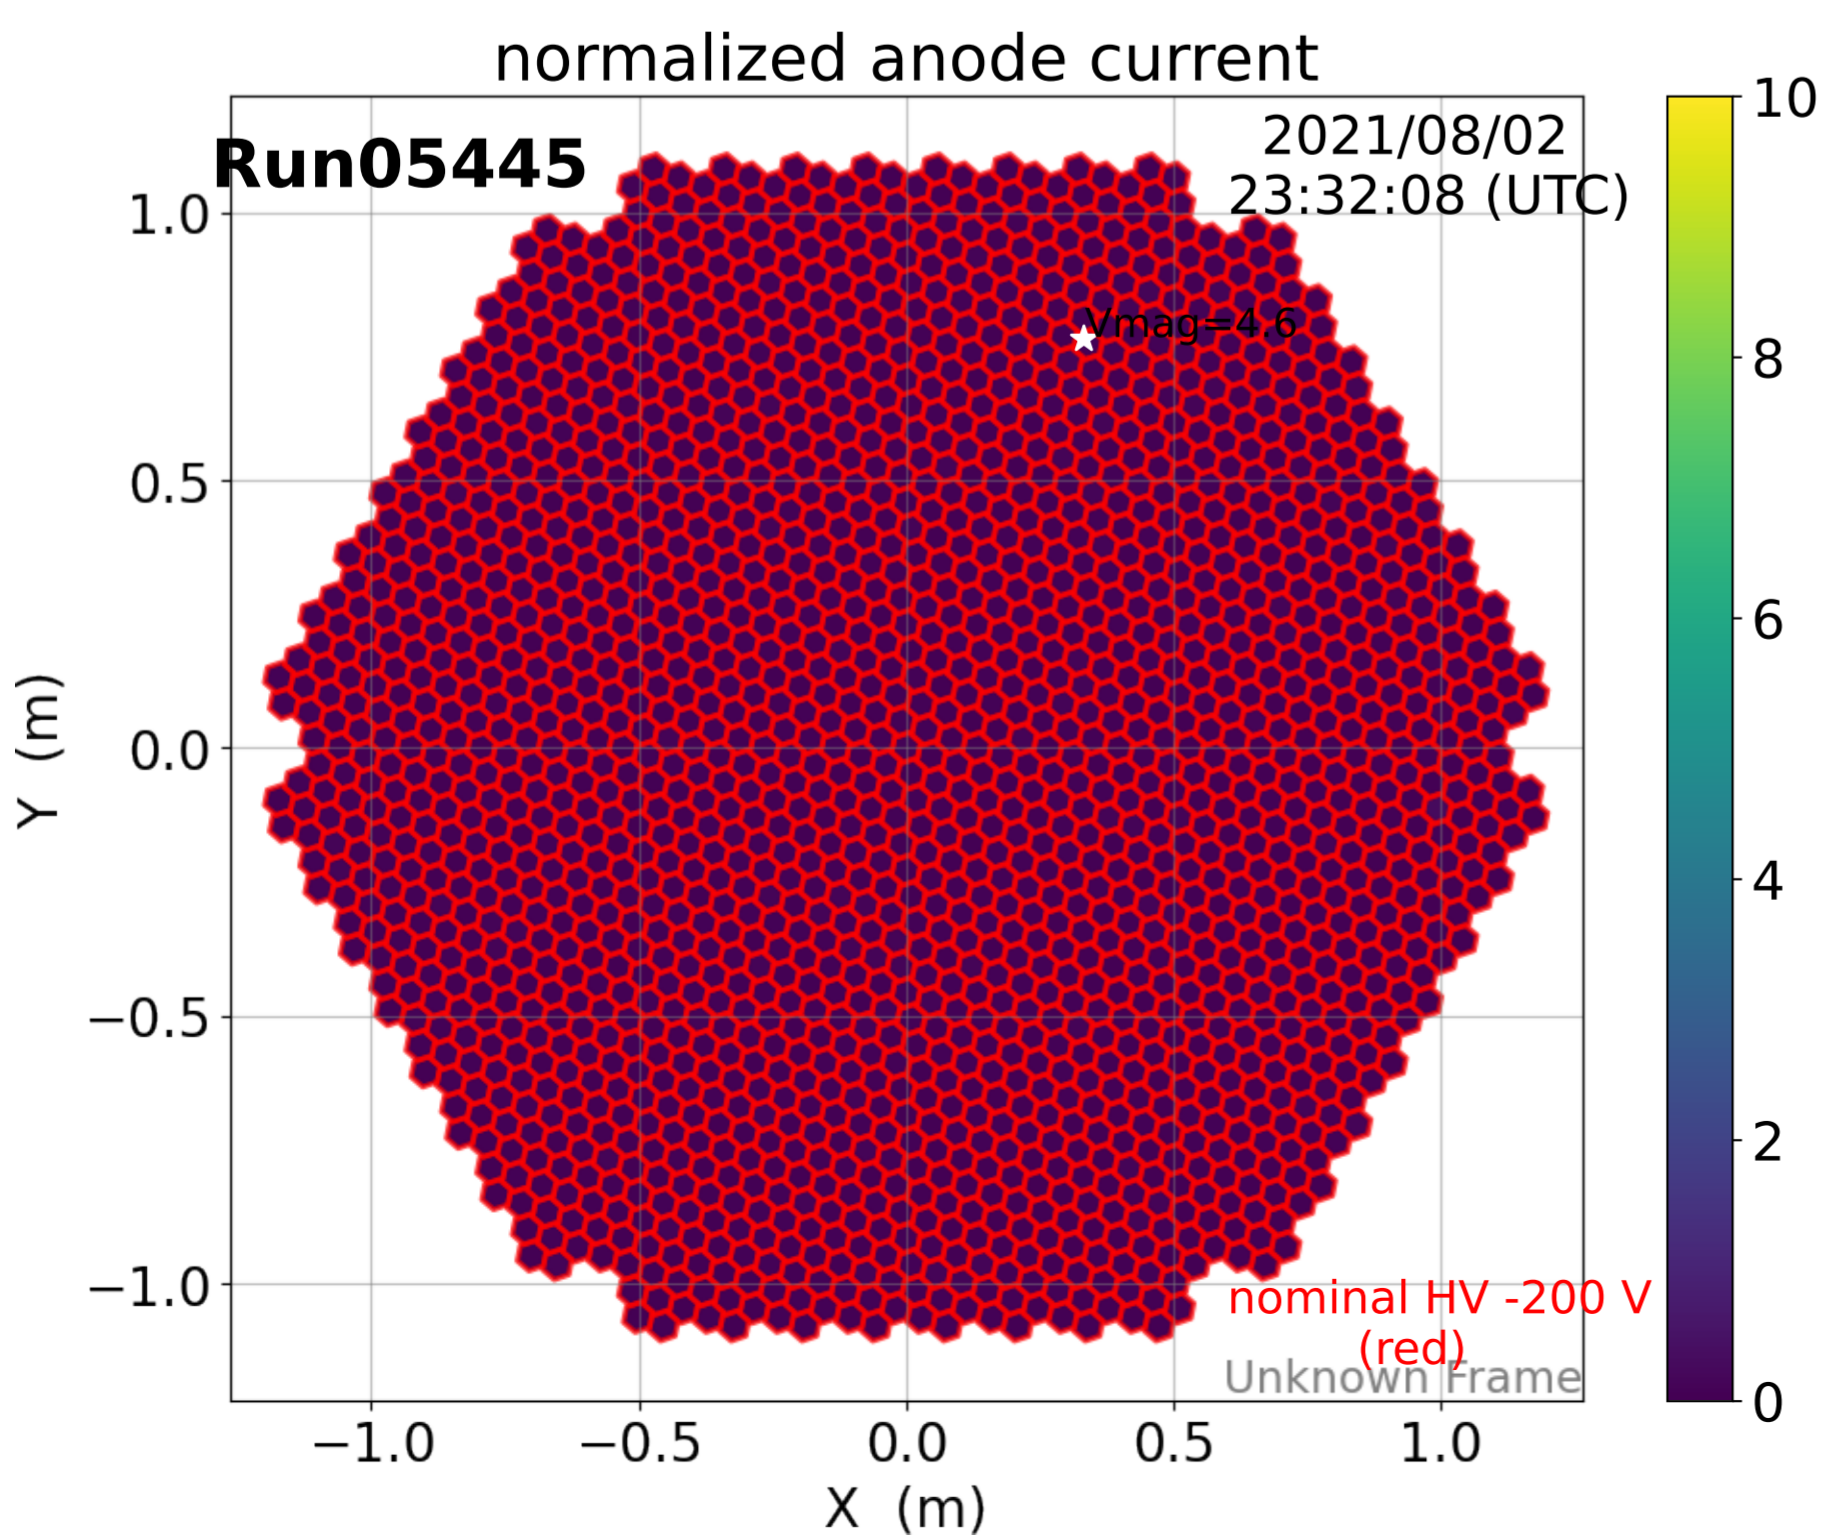

2021-8-2

2021-8-2

Calibration Box (2021-8-2)

normalized anode current

L1 local rate [Hz]

normalized anode current

L1 local rate [Hz]