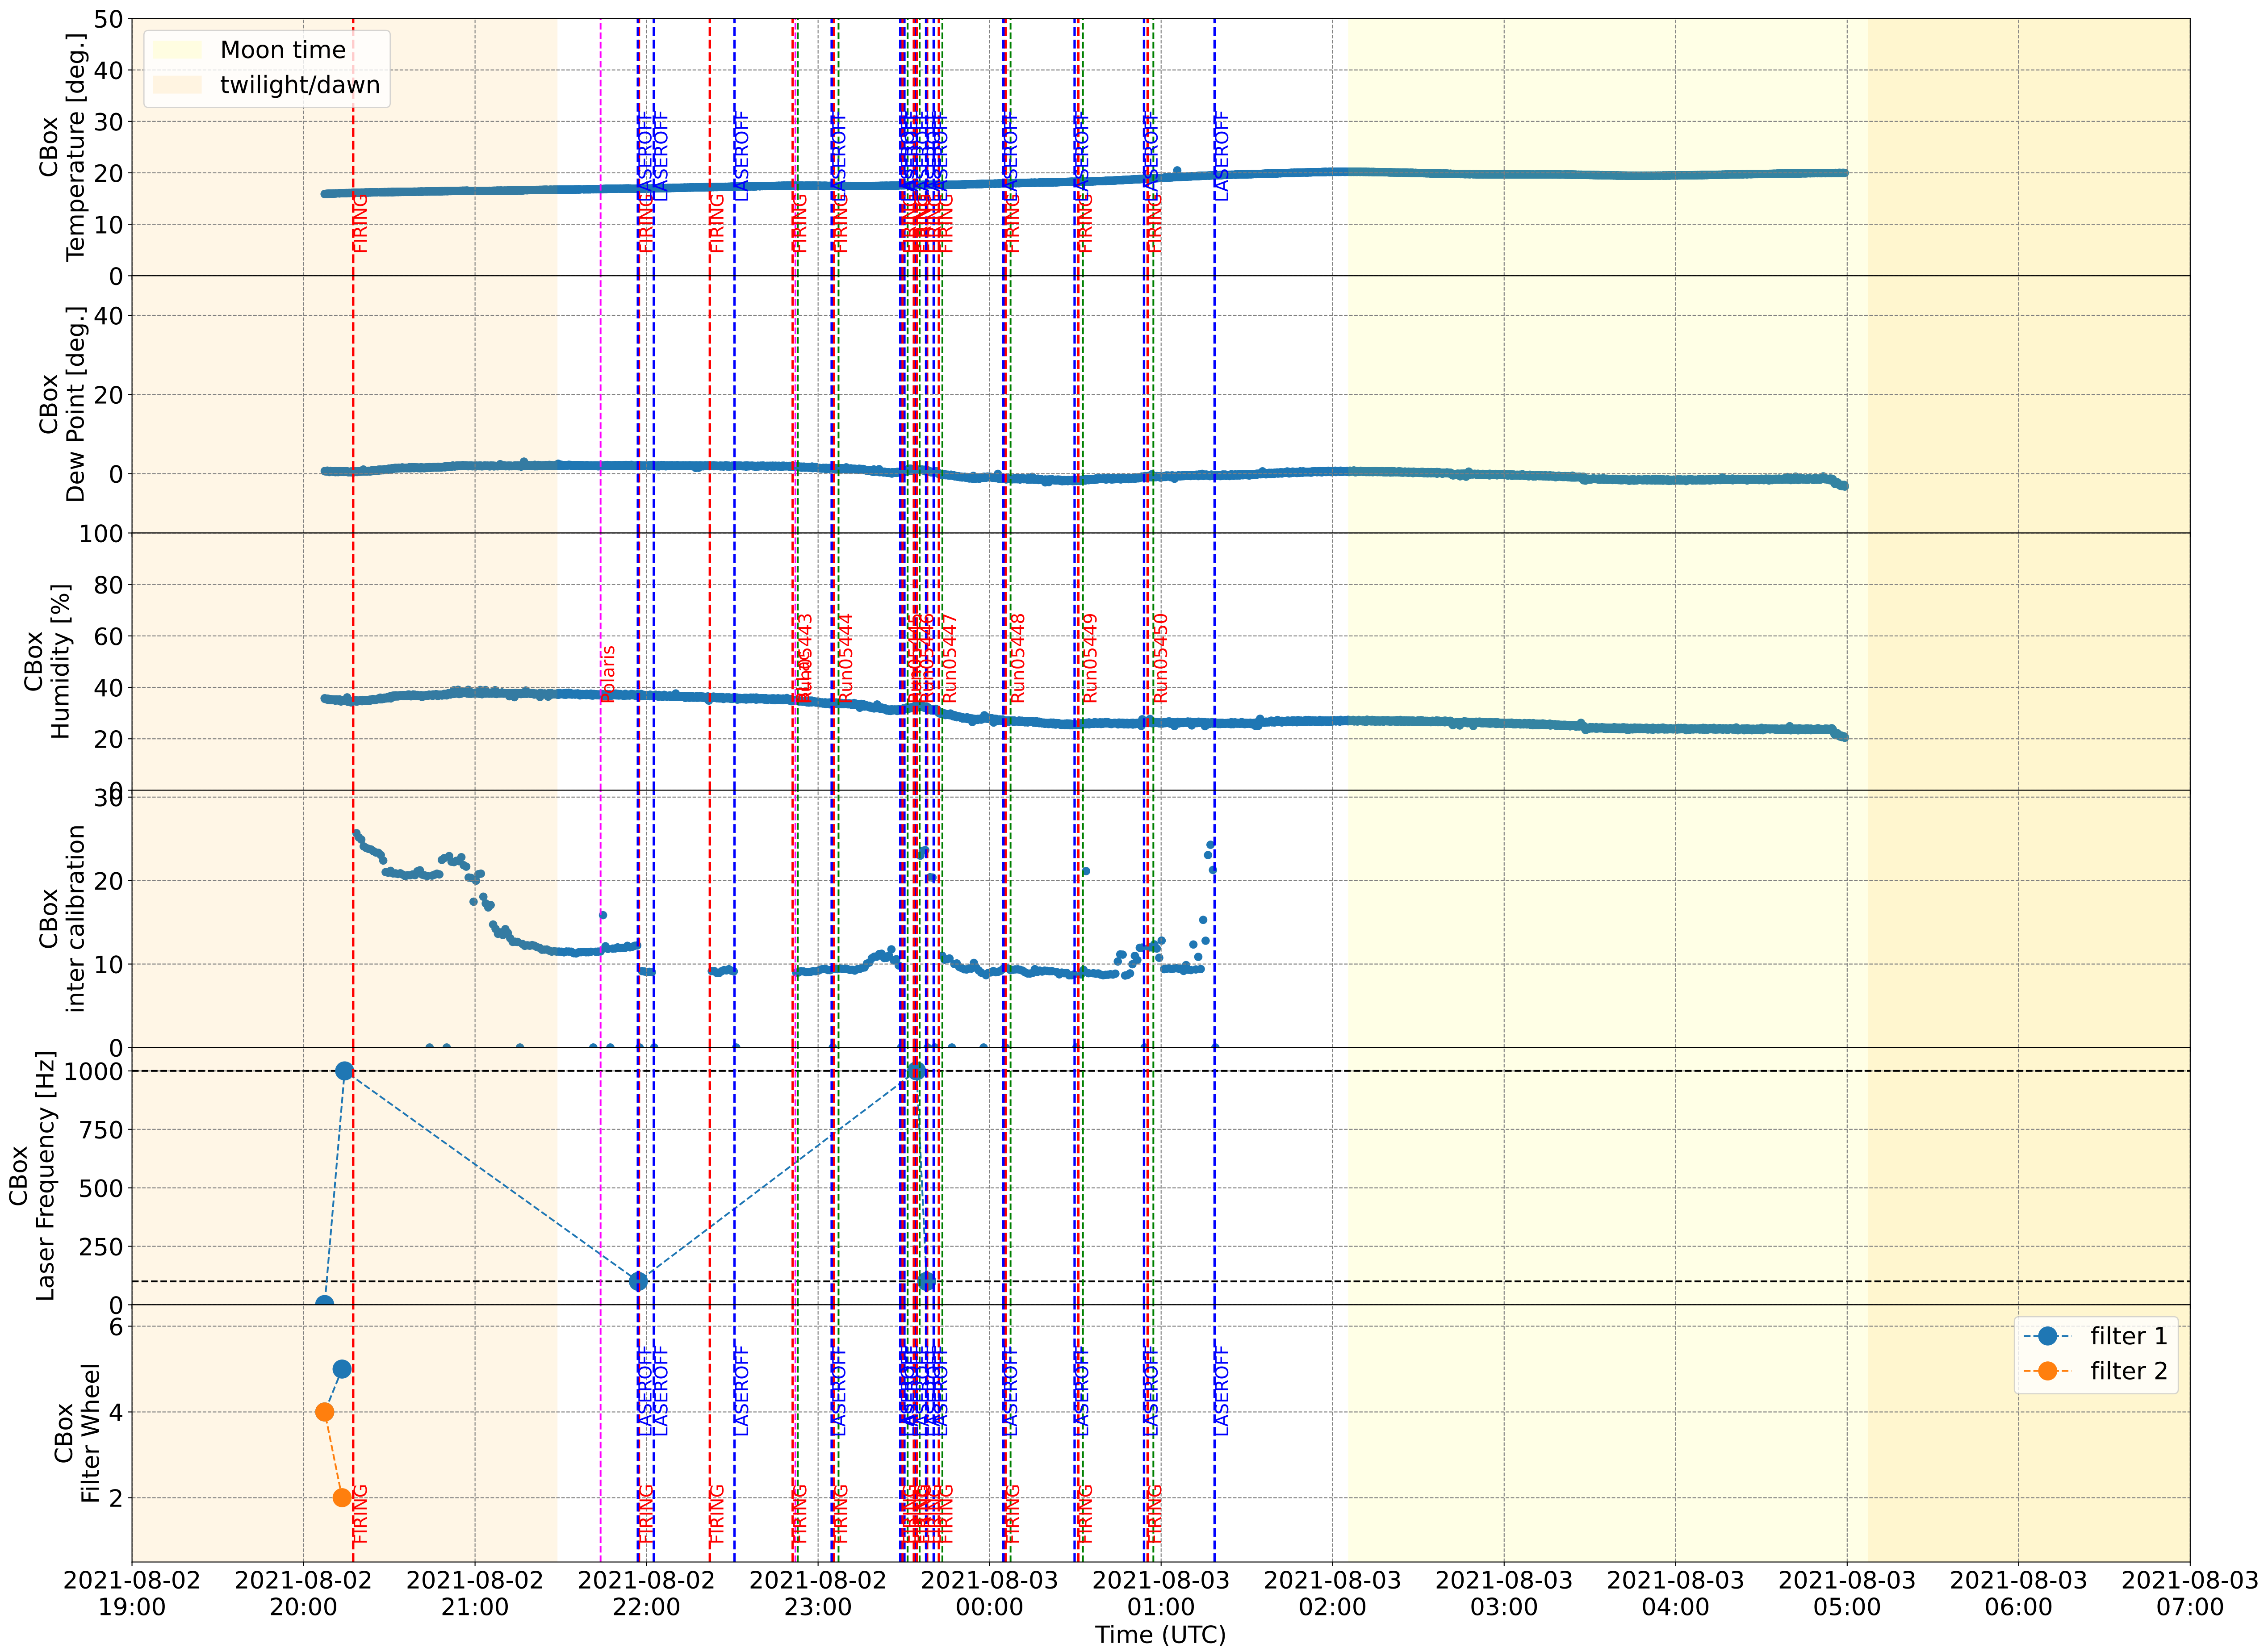

2021-8-2

2021-8-2

Calibration Box (2021-8-2)

normalized anode current

L1 local rate [Hz]

normalized anode current

L1 local rate [Hz]