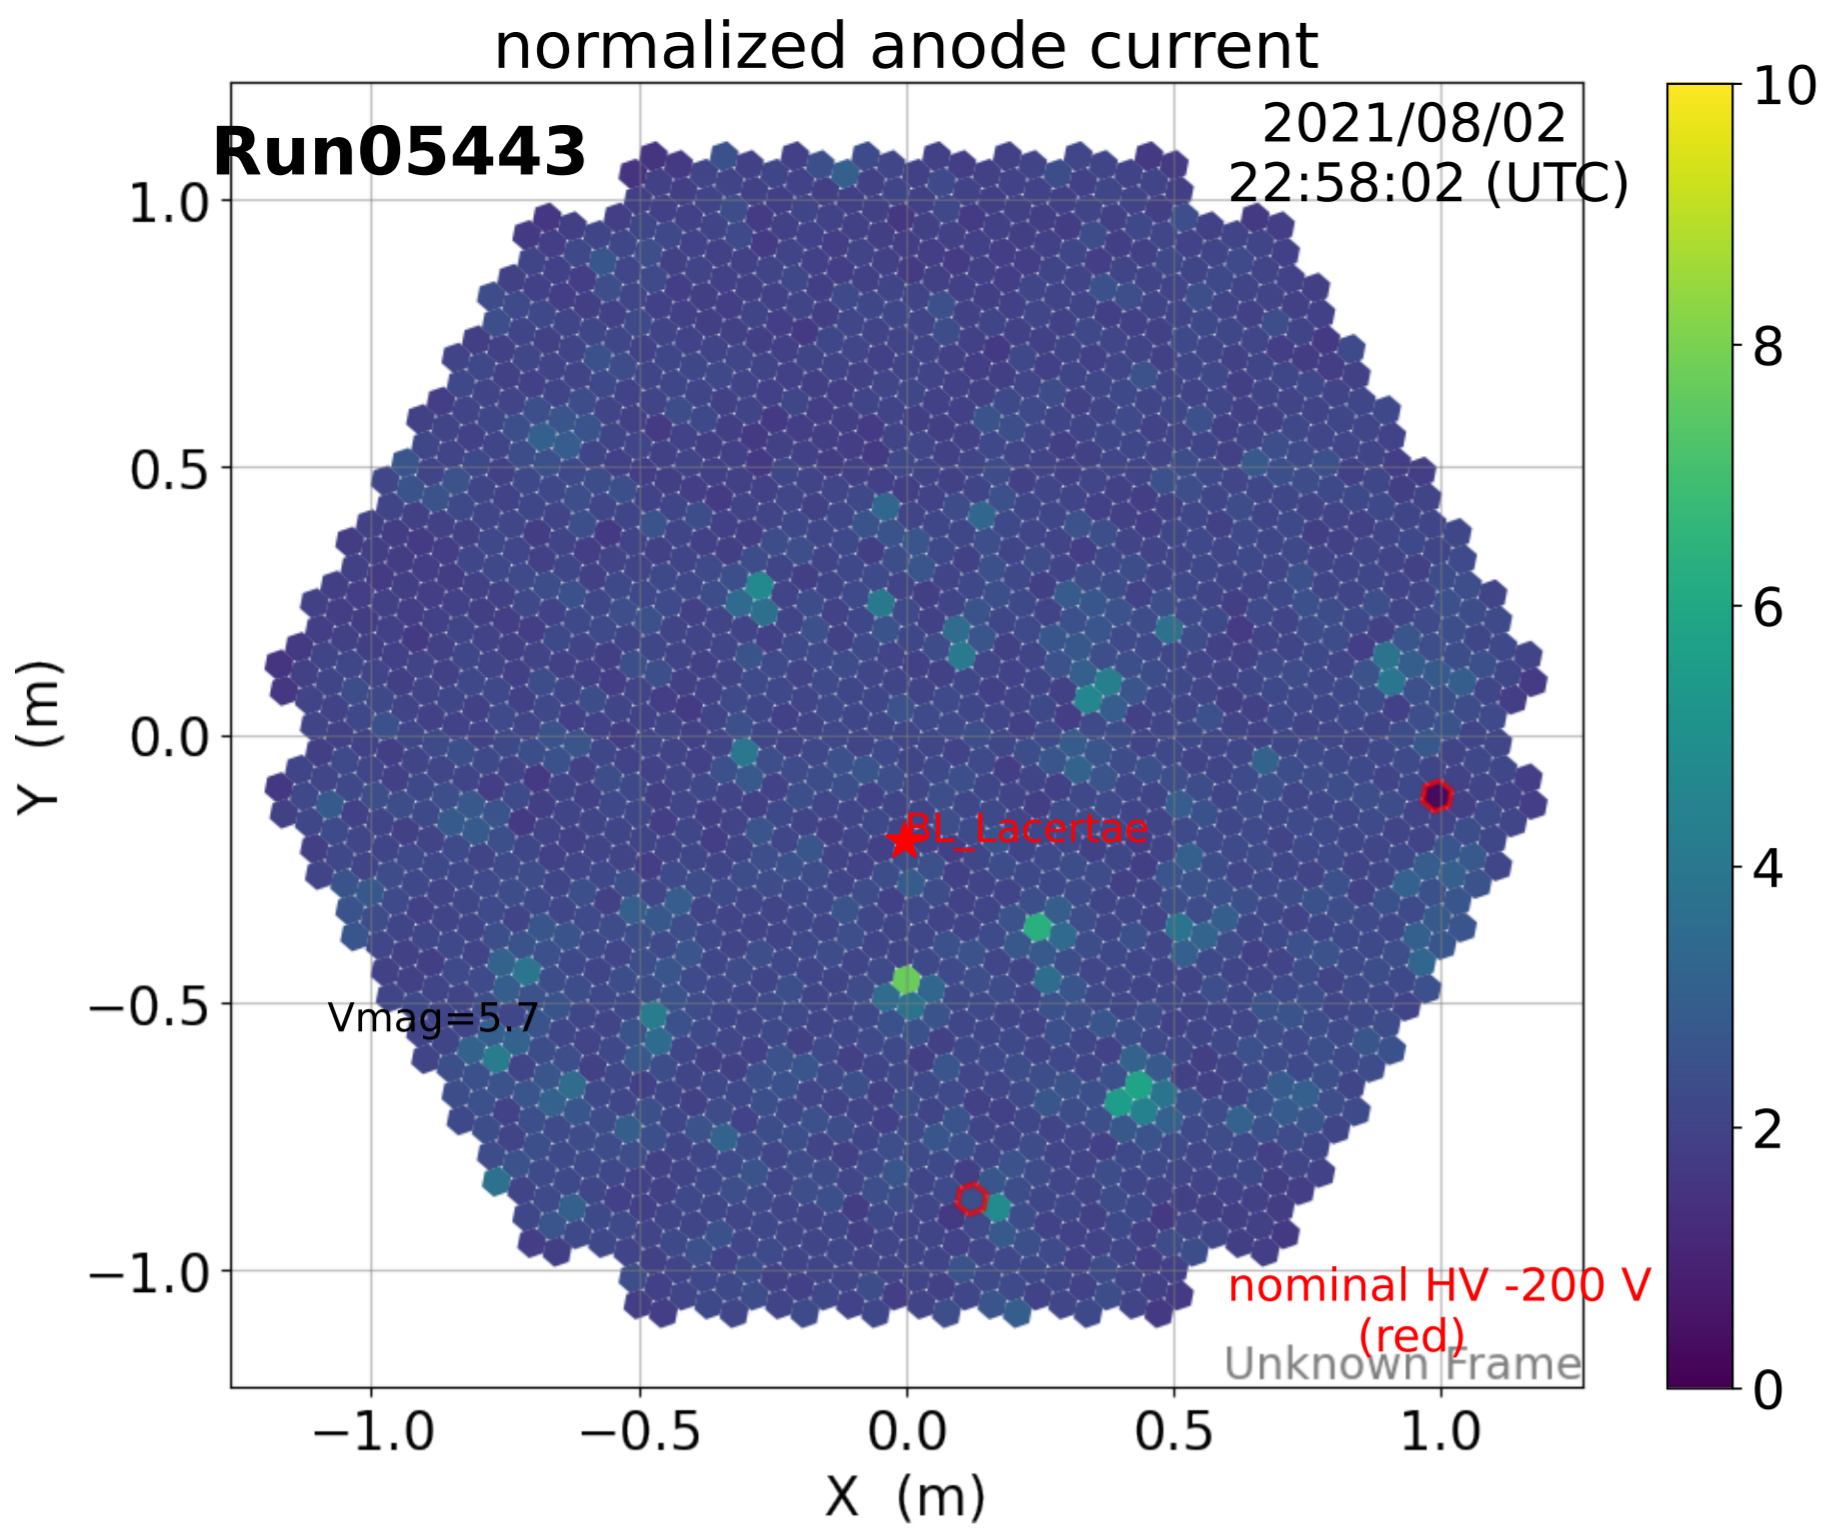

2021-8-2

2021-8-2

Calibration Box (2021-8-2)

normalized anode current

L1 local rate [Hz]

normalized anode current

L1 local rate [Hz]