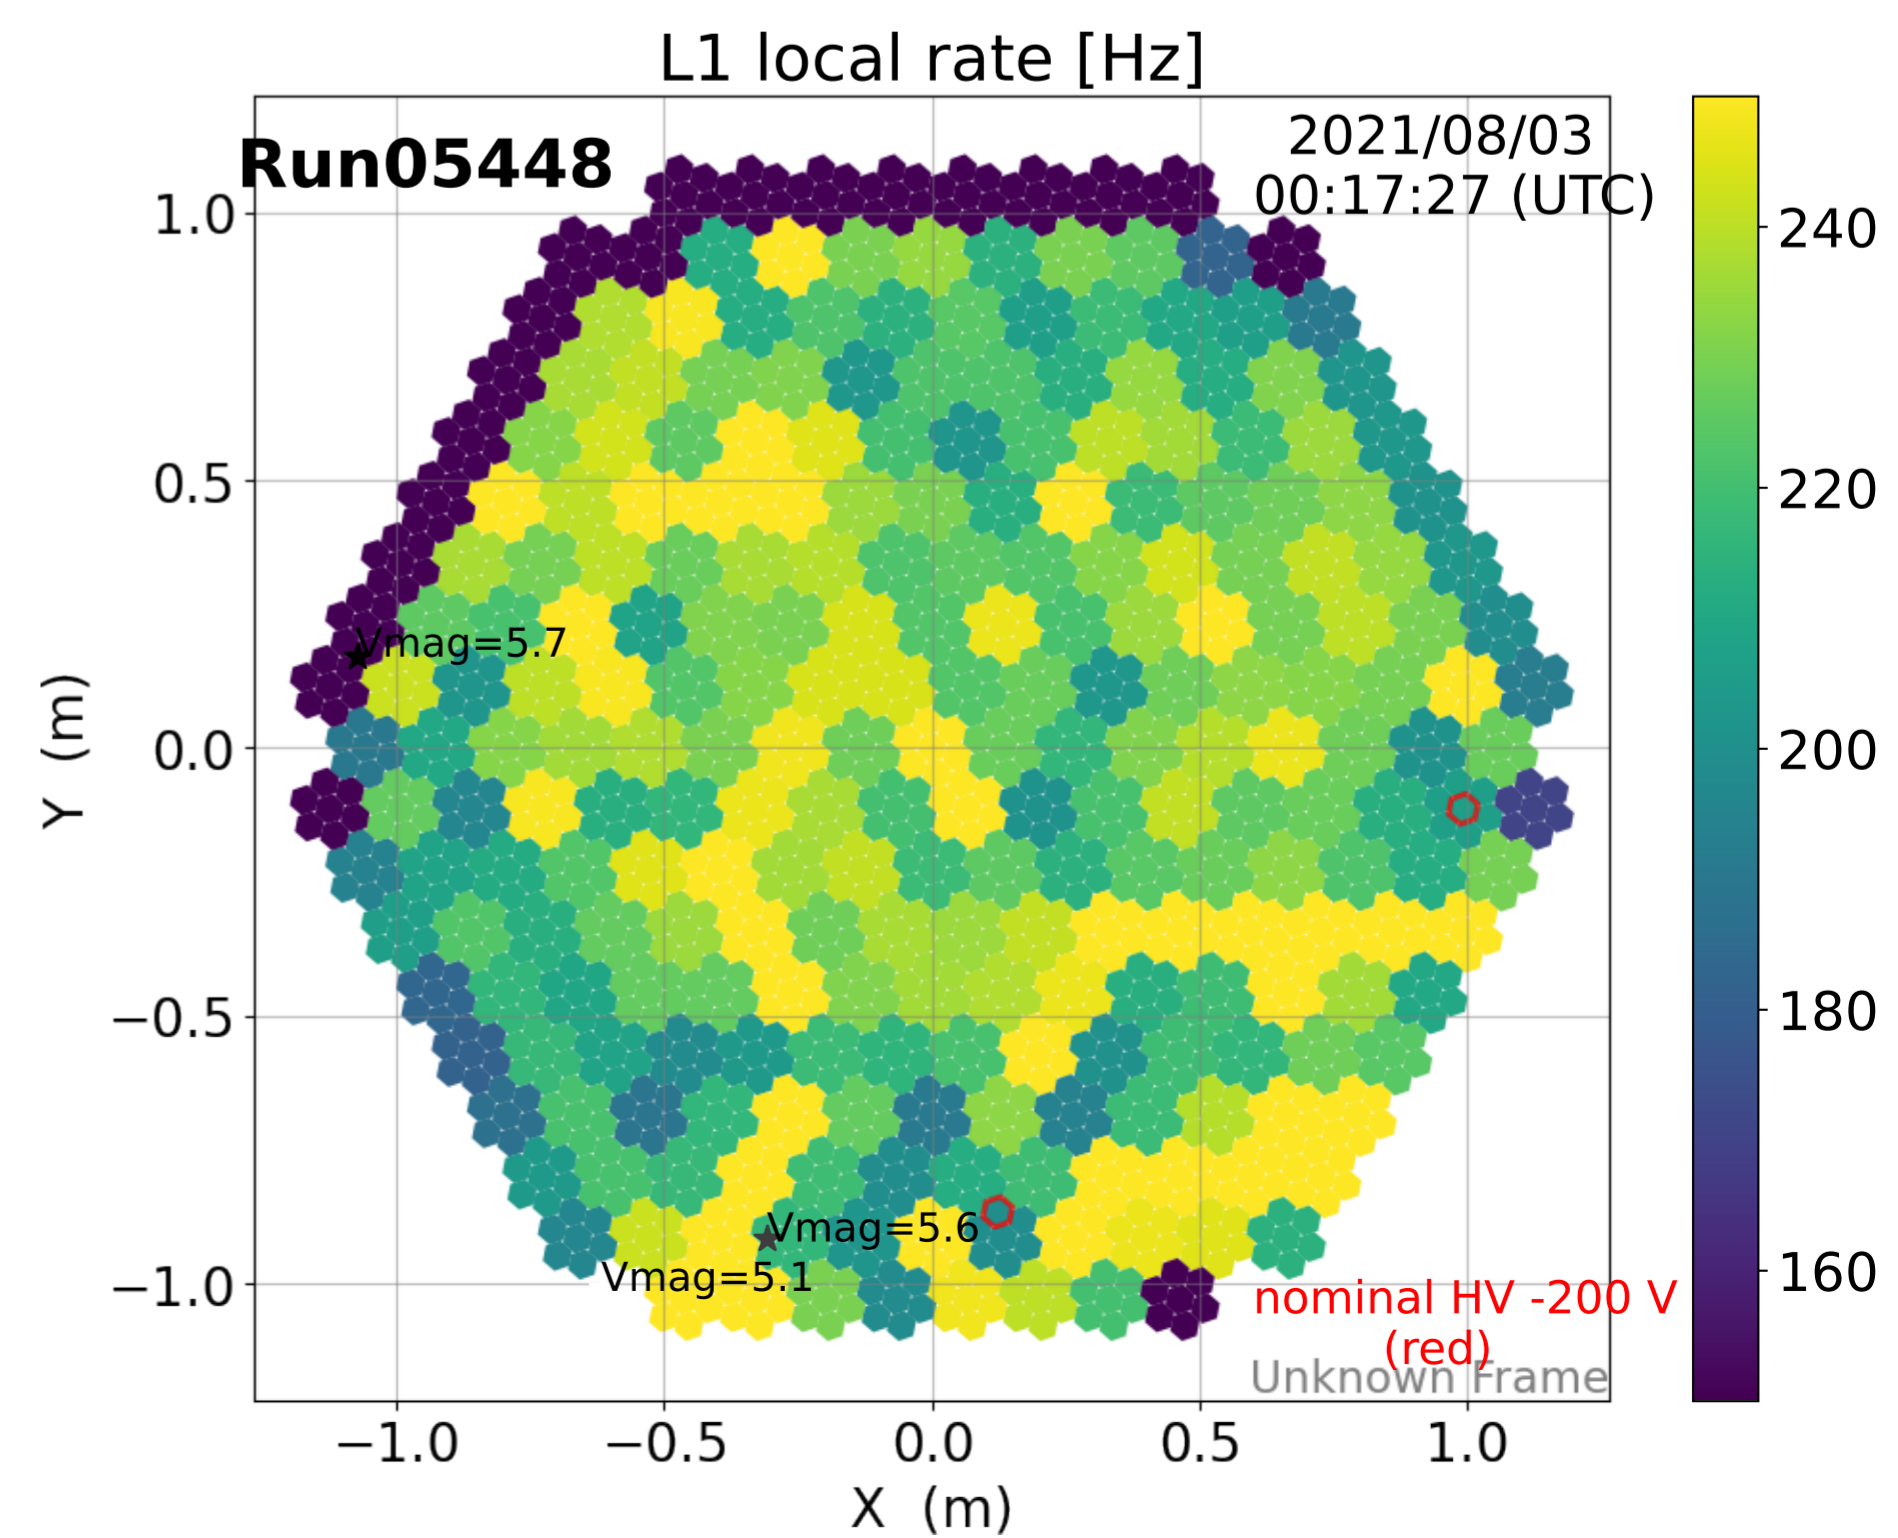

2021-8-2

2021-8-2

Calibration Box (2021-8-2)

normalized anode current

L1 local rate [Hz]

normalized anode current

L1 local rate [Hz]