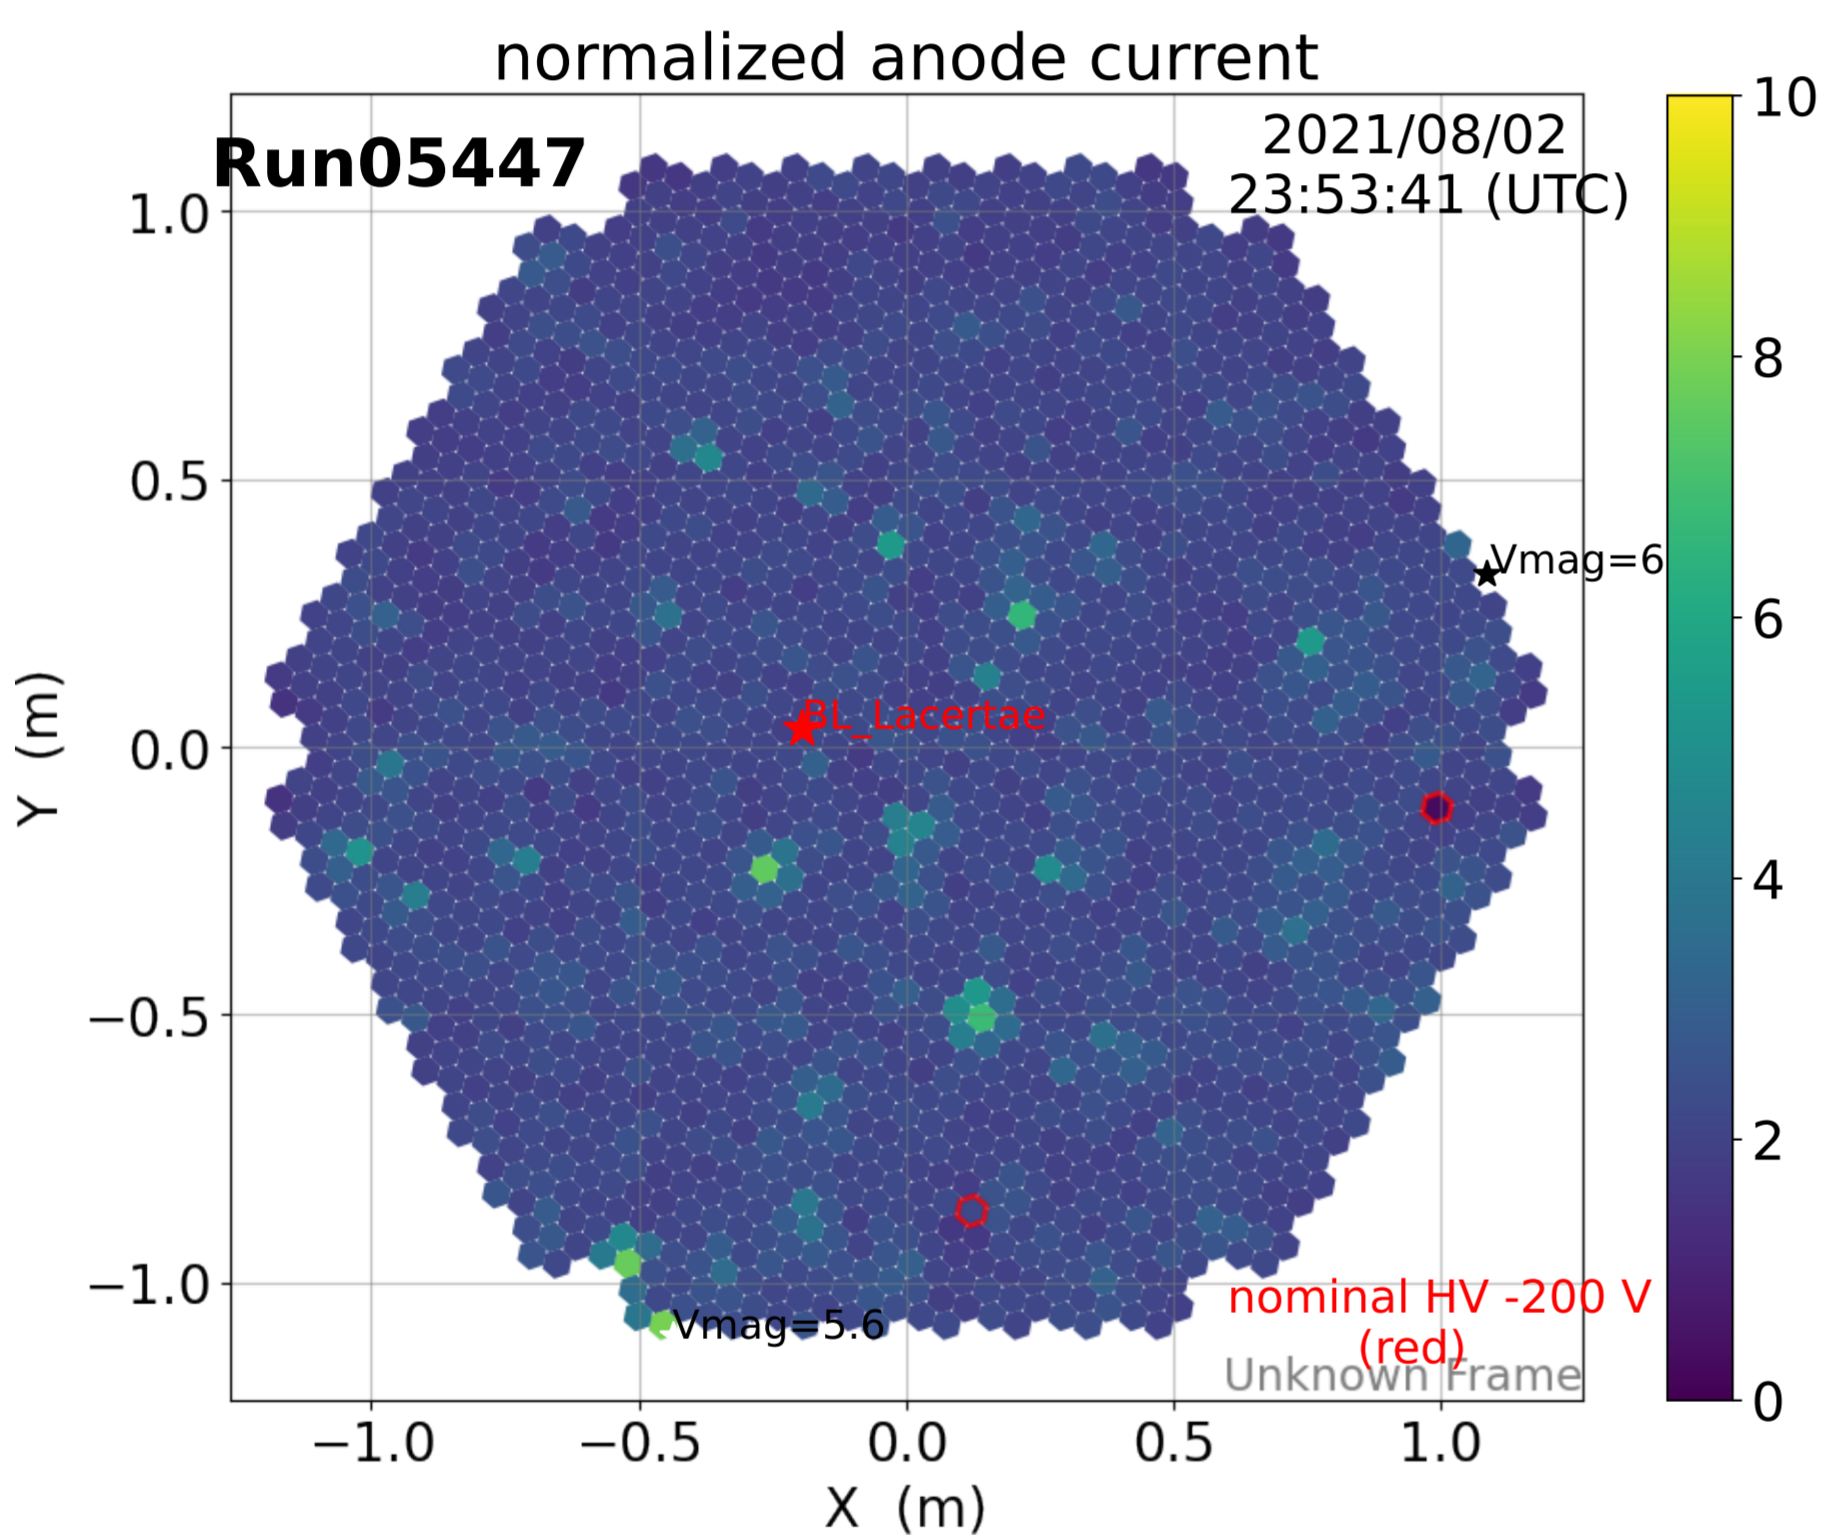

2021-8-2

2021-8-2

Calibration Box (2021-8-2)

normalized anode current

L1 local rate [Hz]

normalized anode current

L1 local rate [Hz]