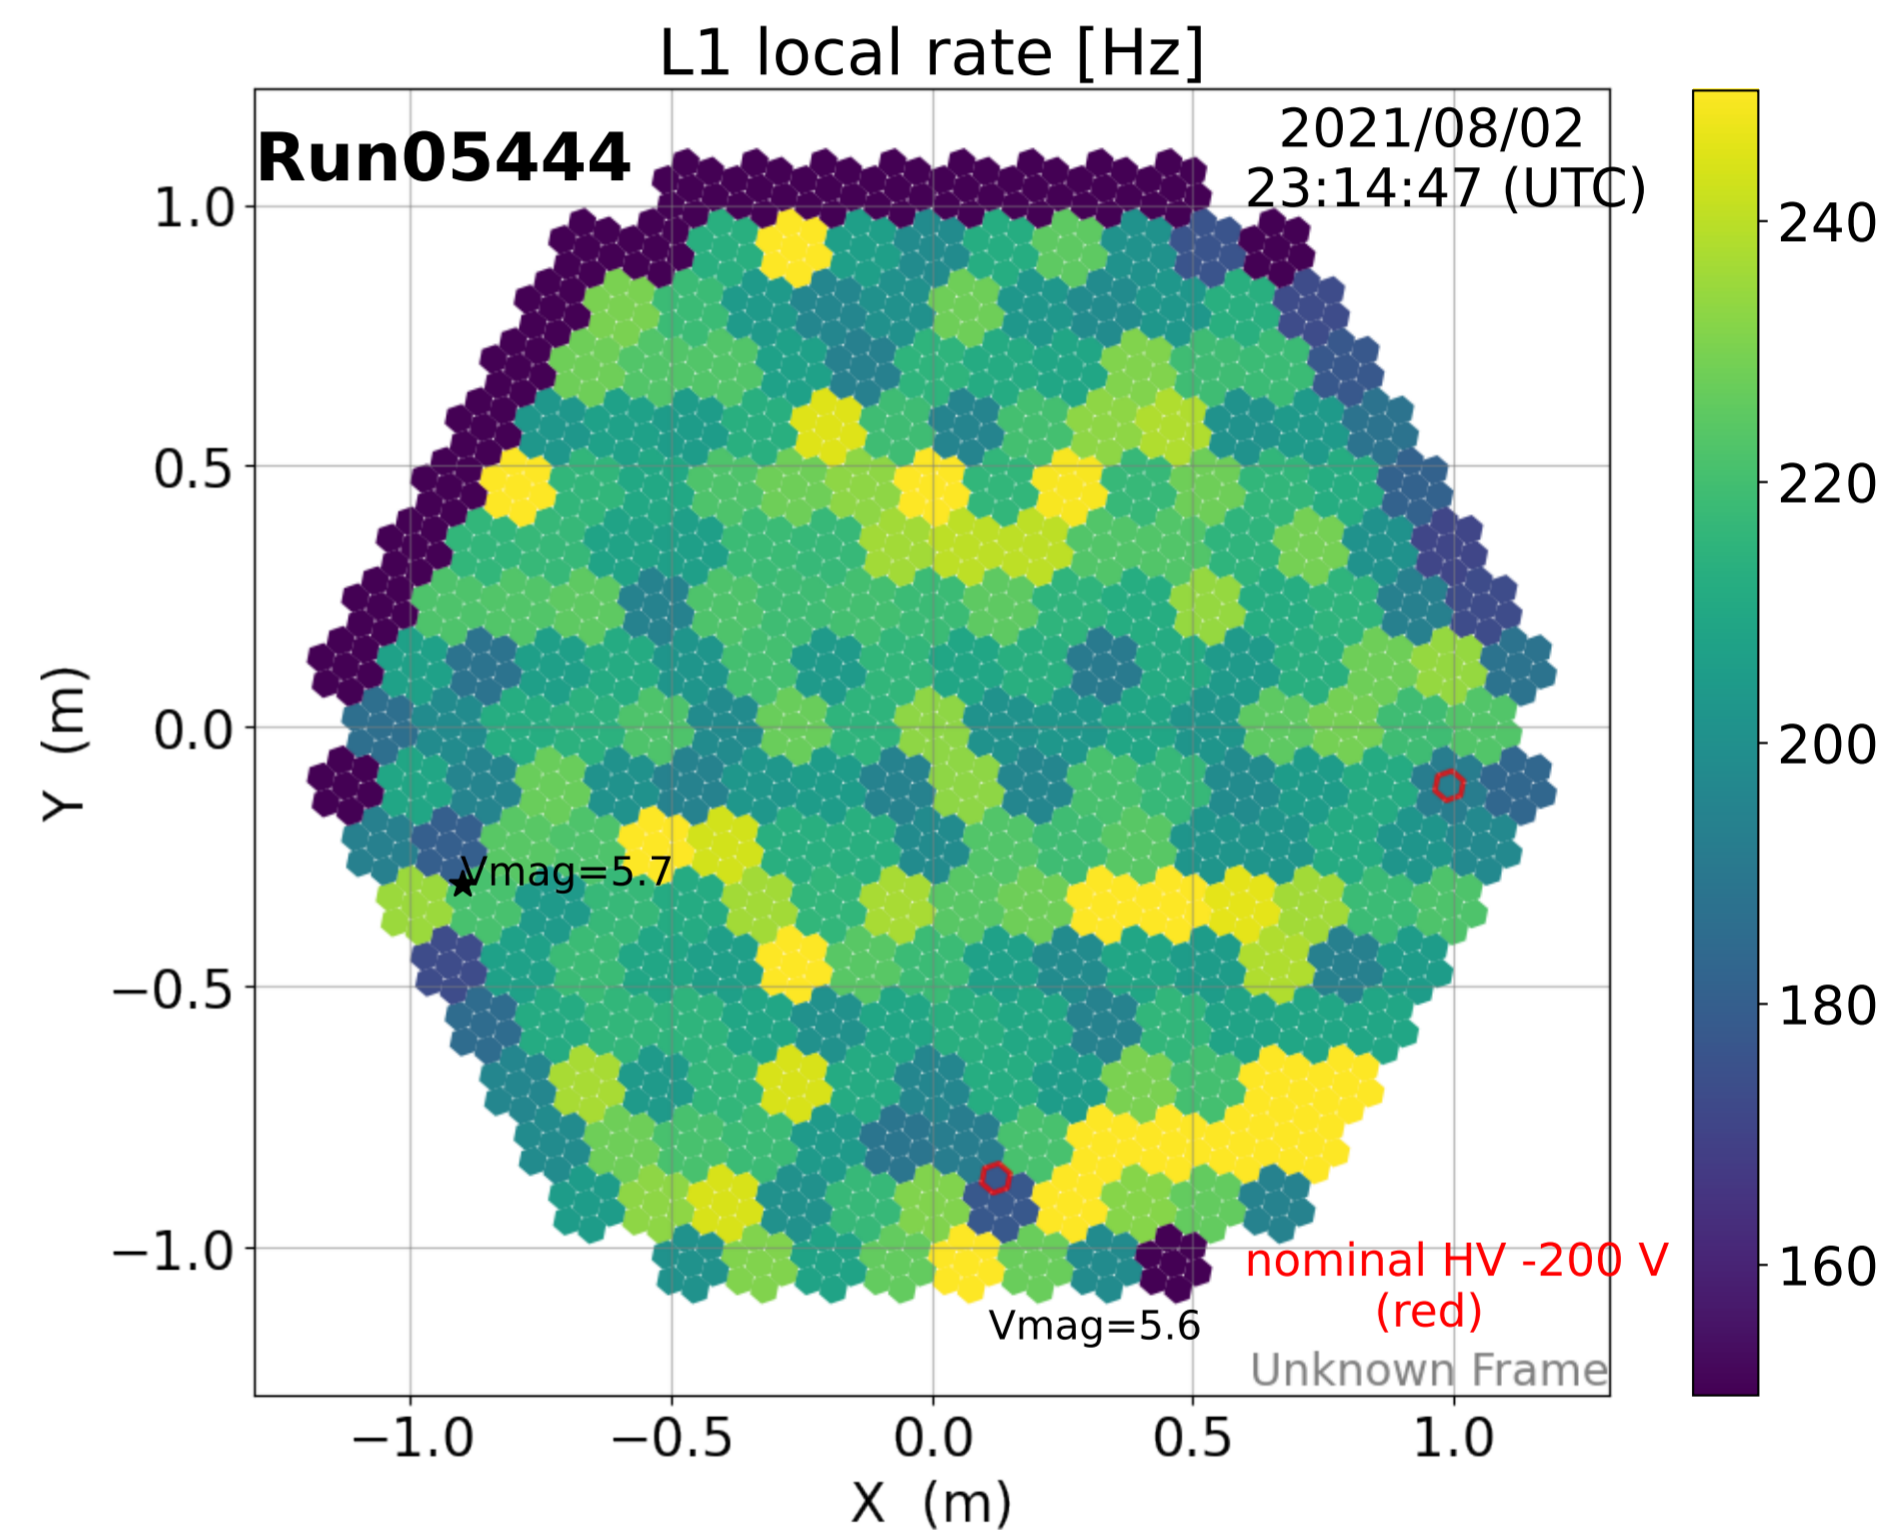

2021-8-2

2021-8-2

Calibration Box (2021-8-2)

normalized anode current

L1 local rate [Hz]

normalized anode current

L1 local rate [Hz]