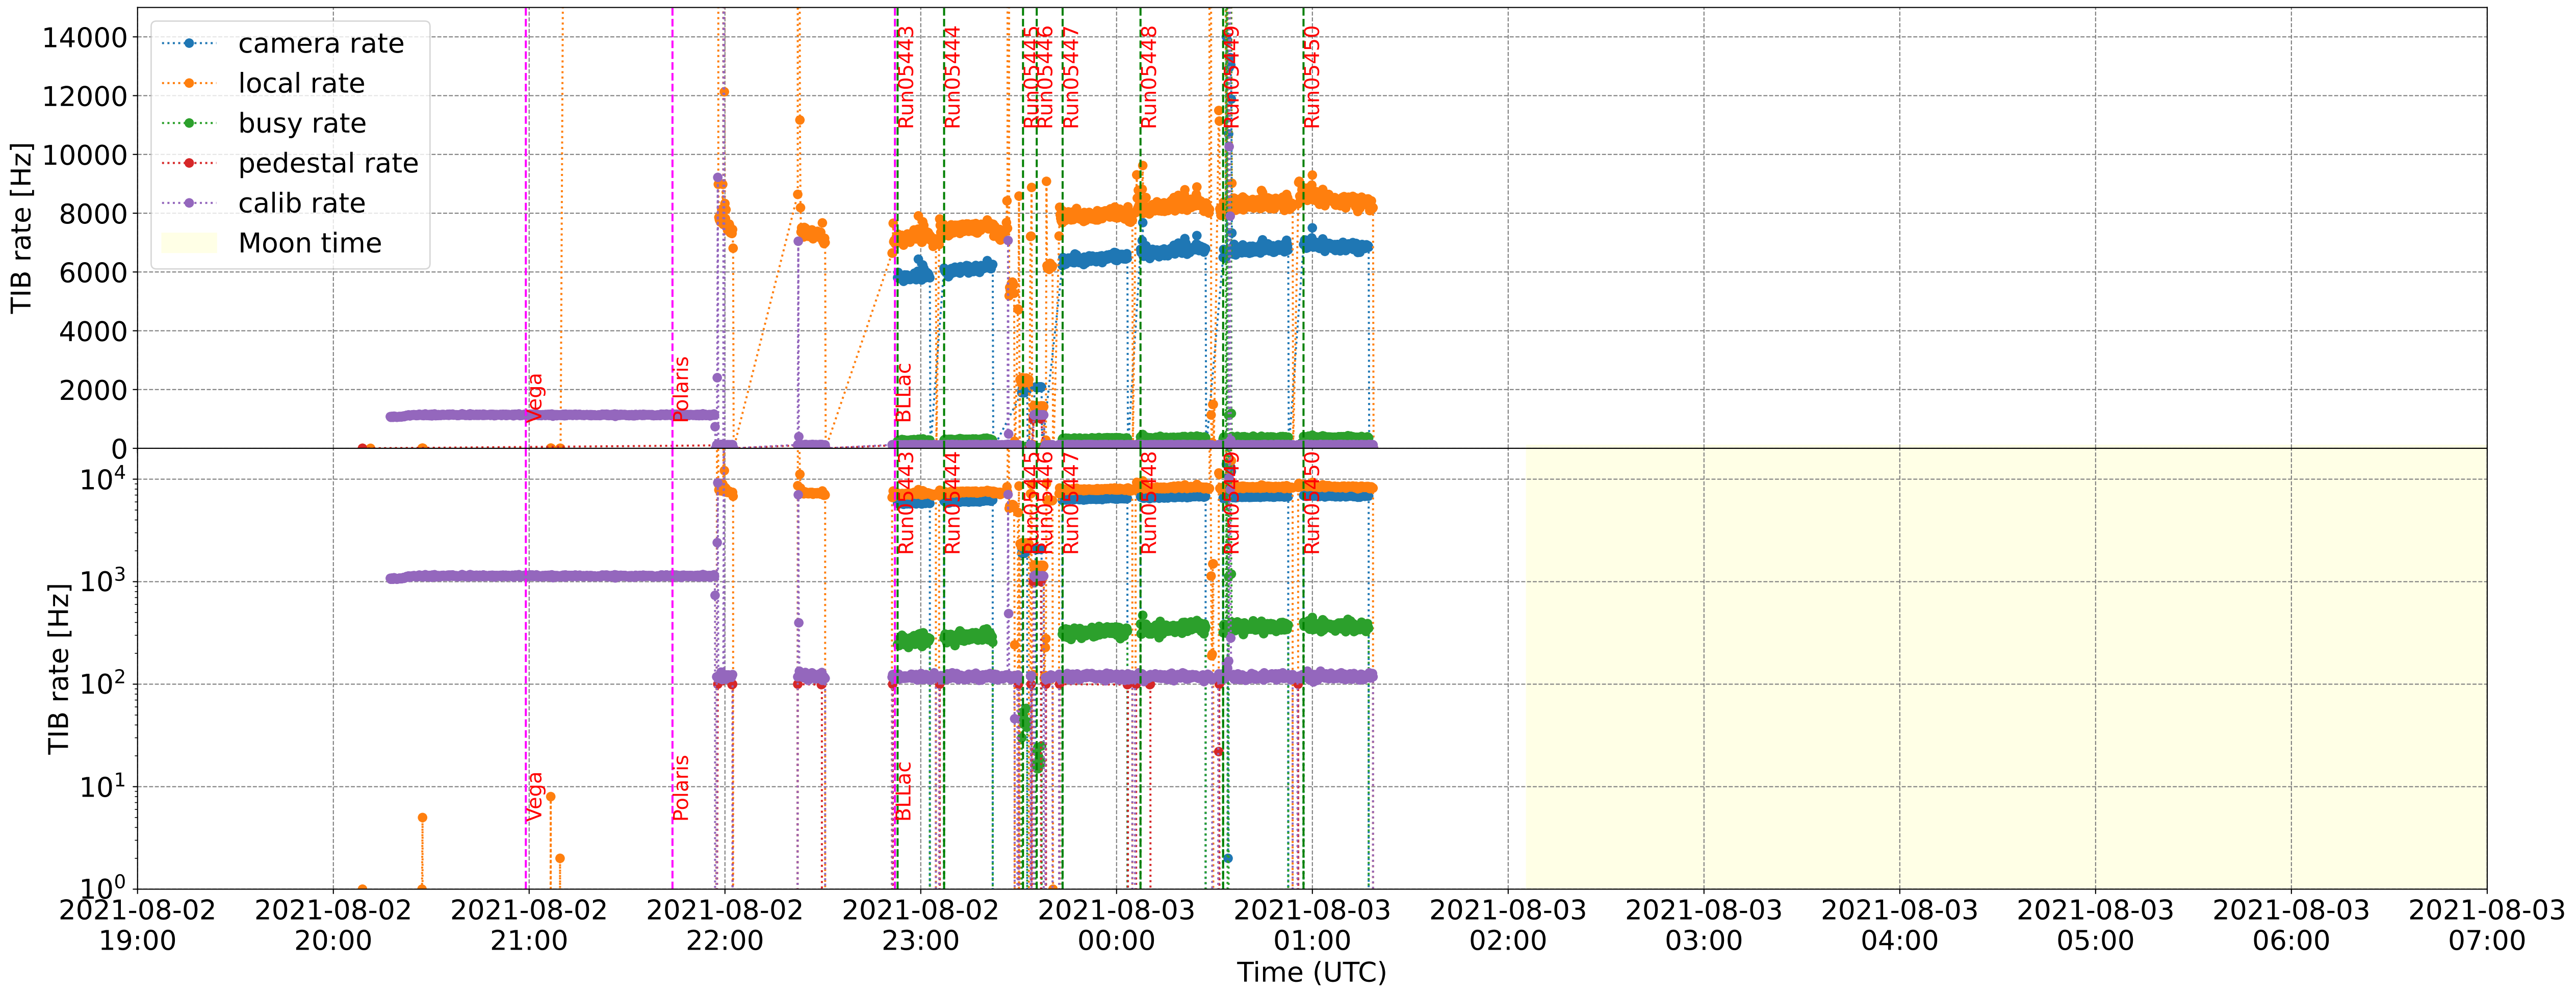

2021-8-2

2021-8-2

Calibration Box (2021-8-2)

normalized anode current

L1 local rate [Hz]

normalized anode current

L1 local rate [Hz]