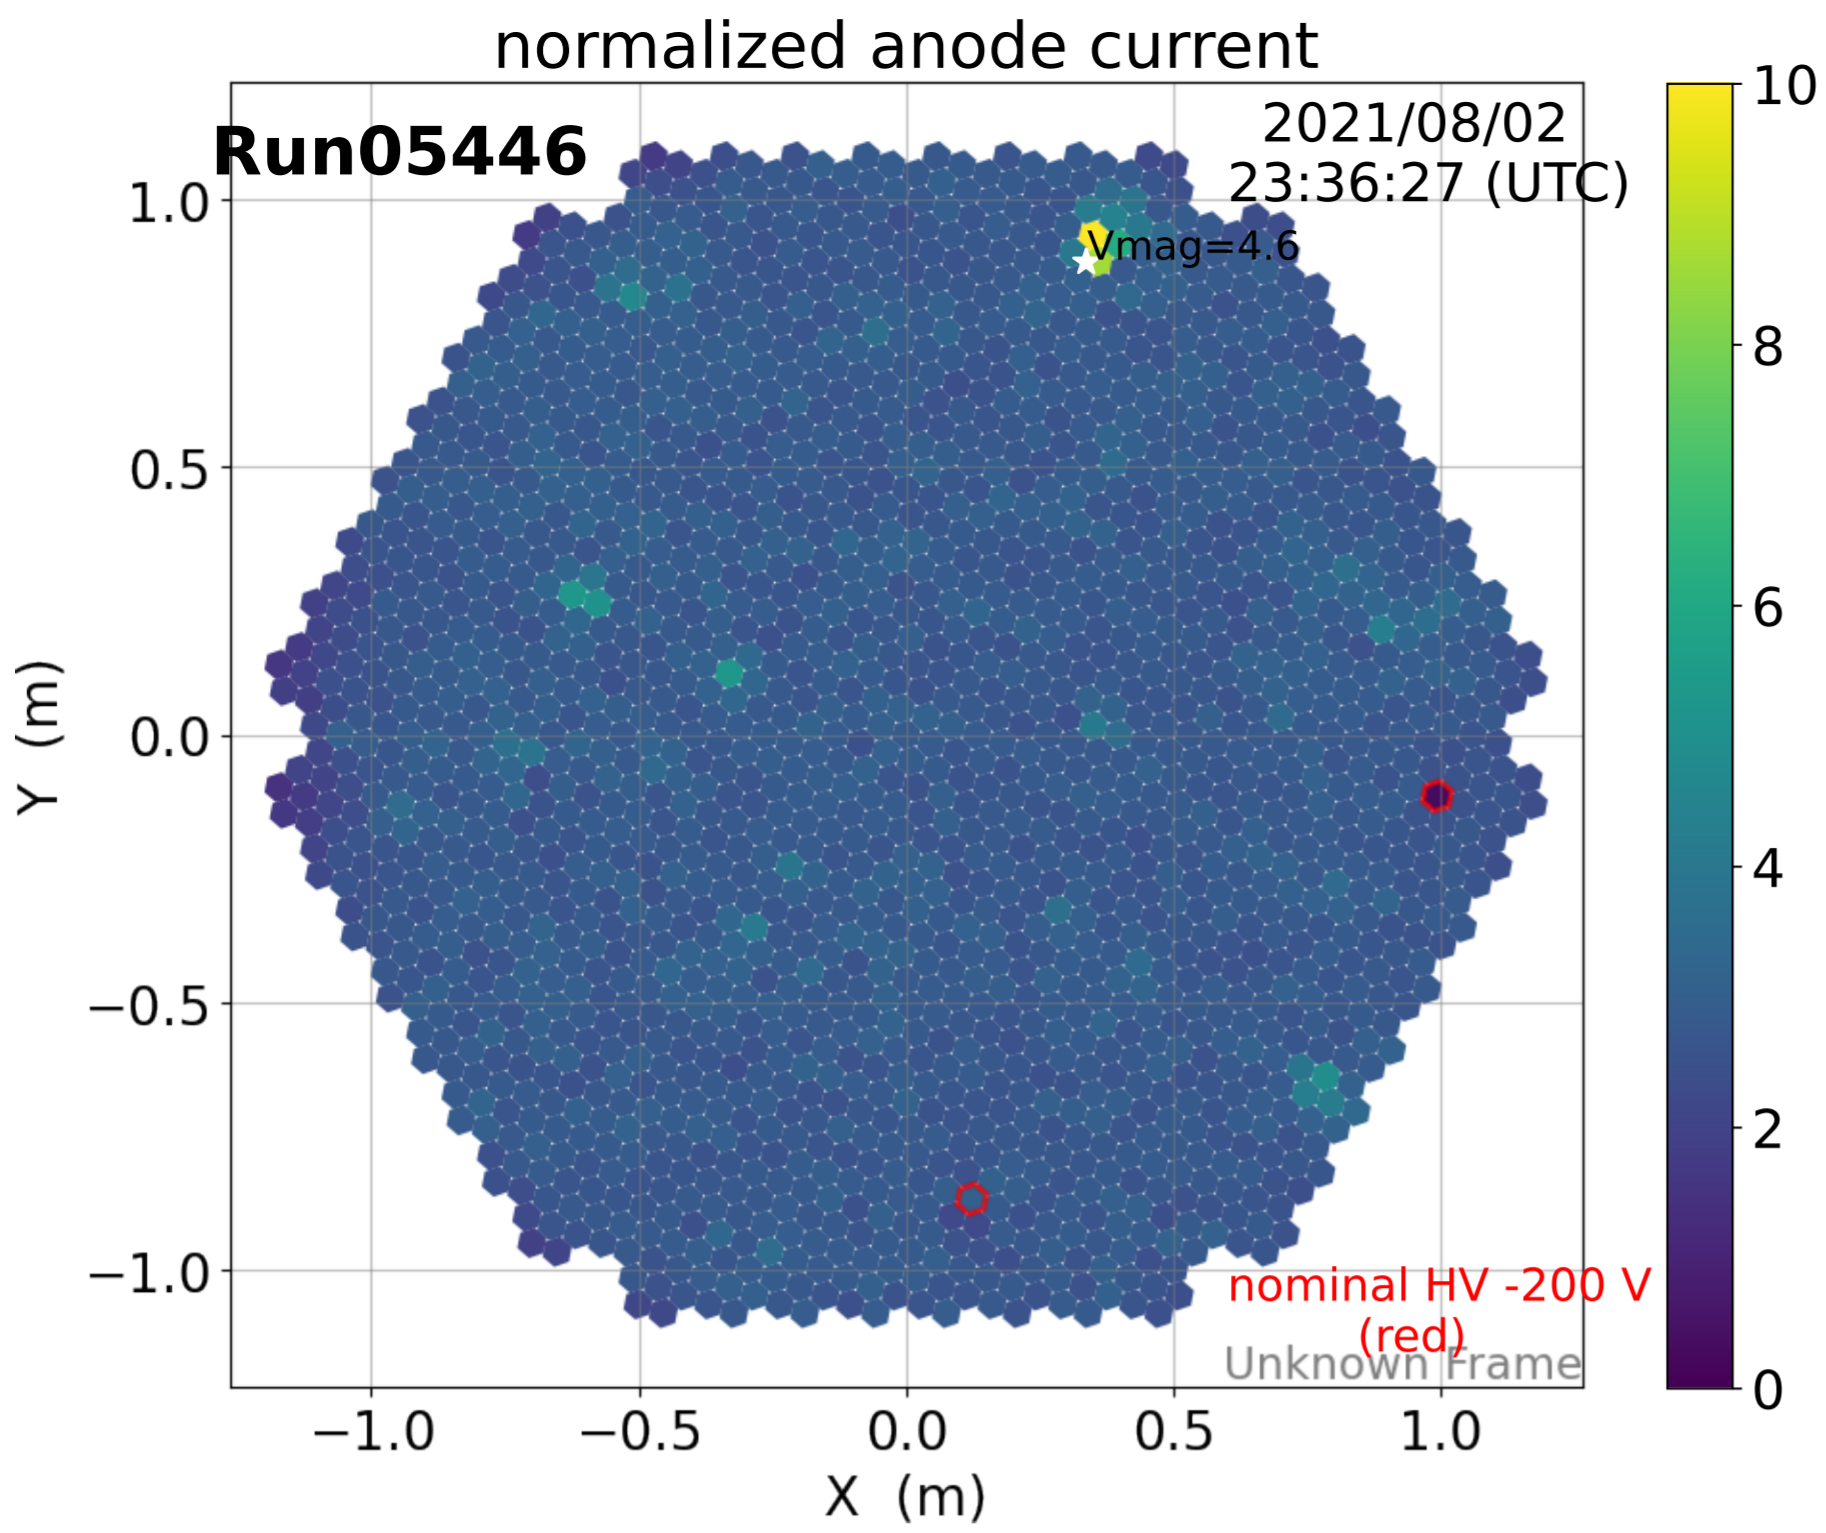

2021-8-2

2021-8-2

Calibration Box (2021-8-2)

normalized anode current

L1 local rate [Hz]

normalized anode current

L1 local rate [Hz]