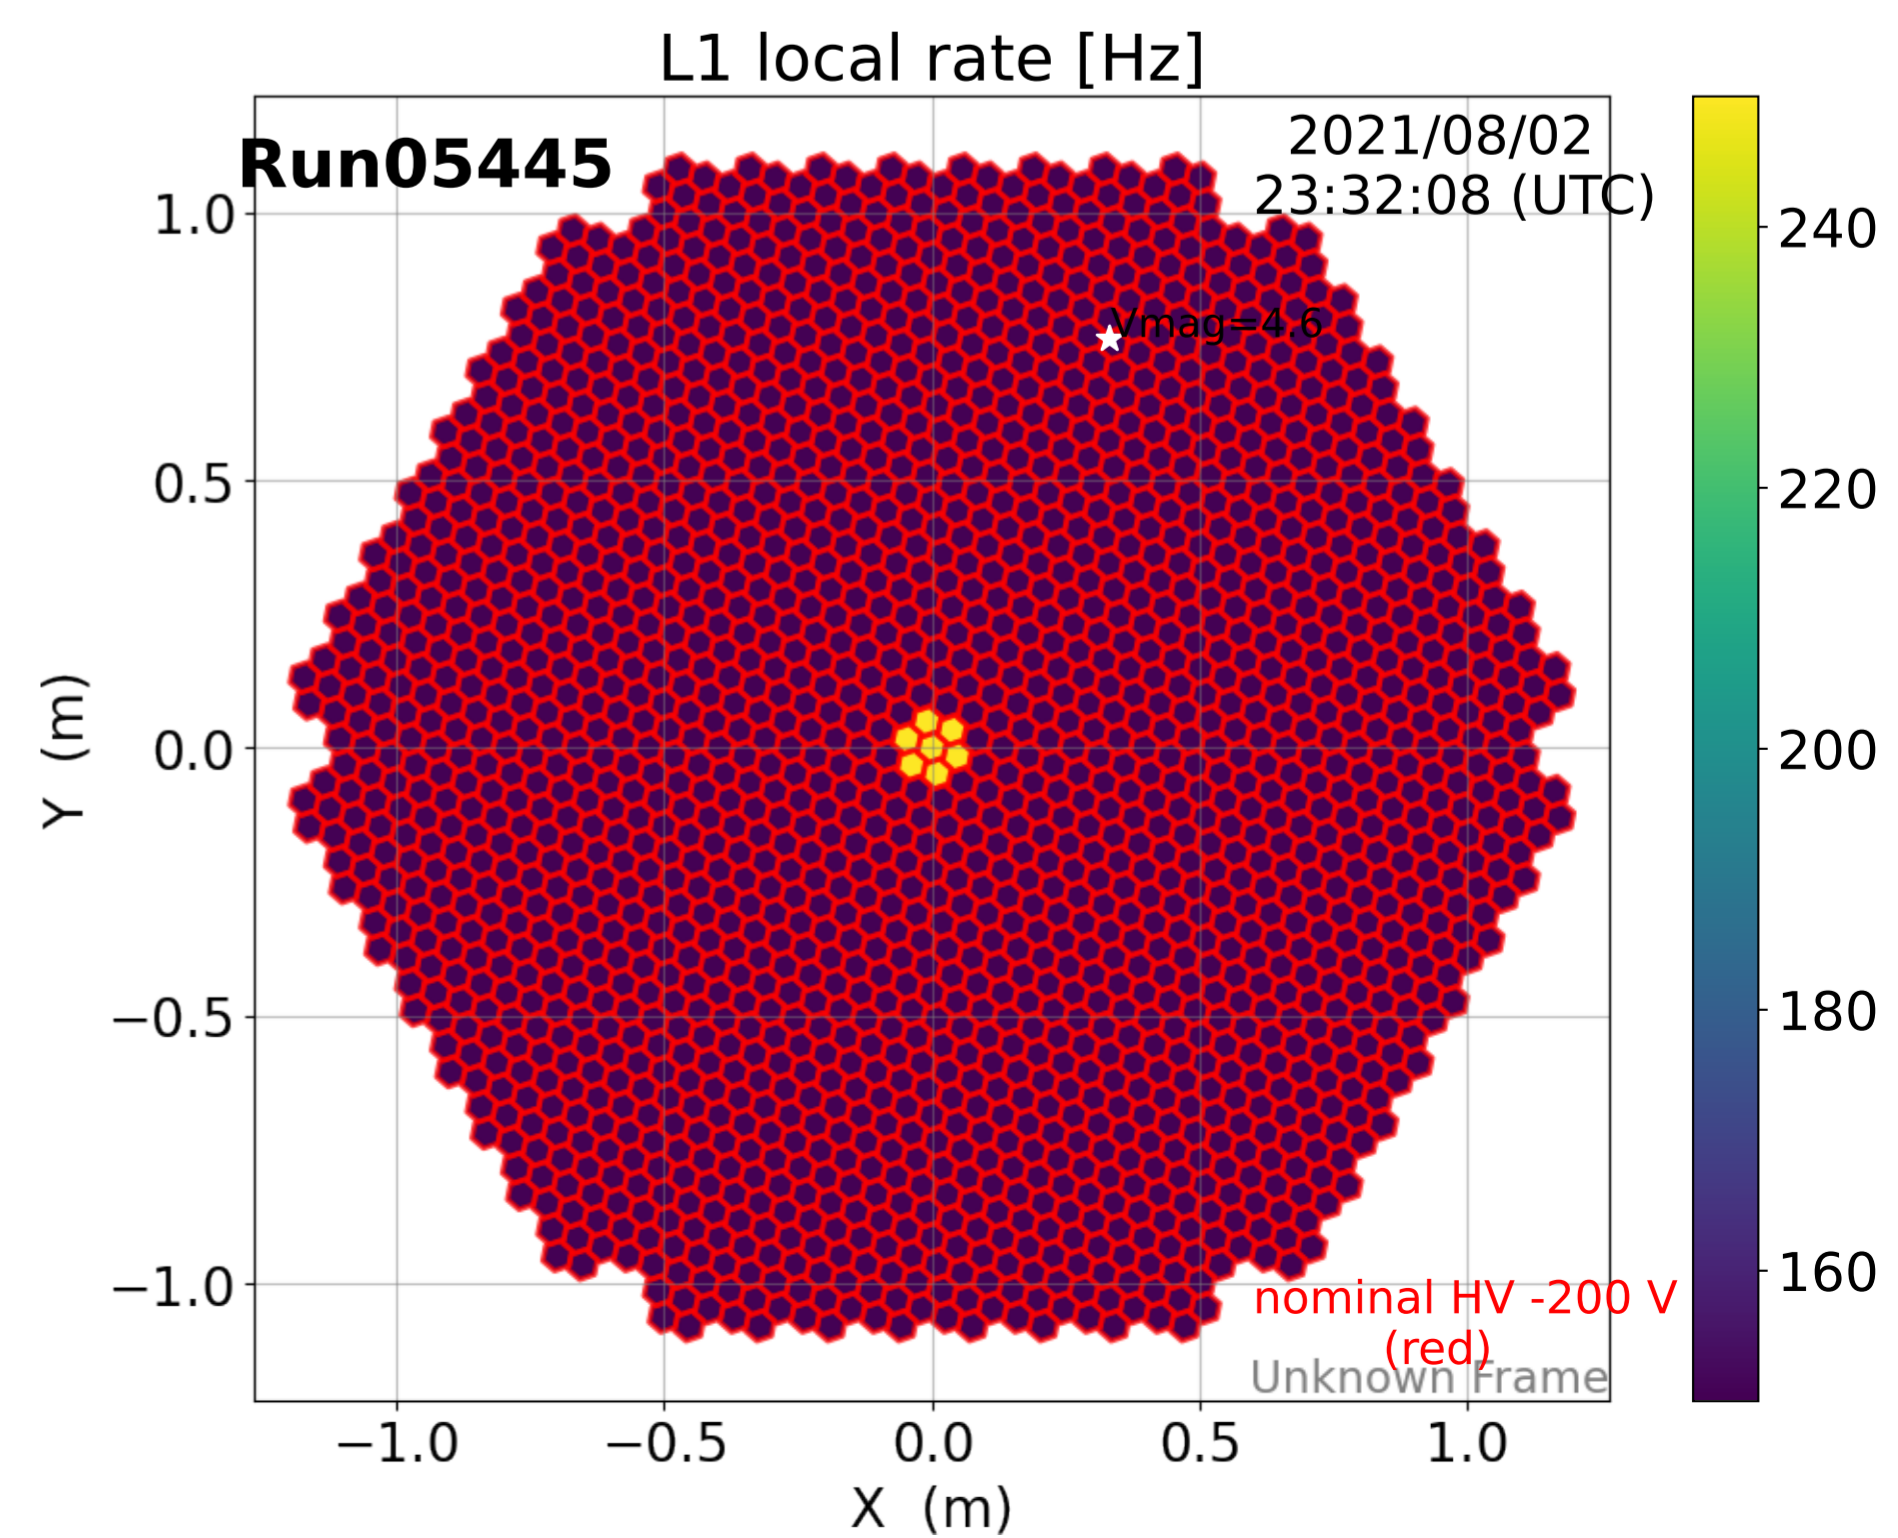

2021-8-2

2021-8-2

Calibration Box (2021-8-2)

normalized anode current

L1 local rate [Hz]

normalized anode current

L1 local rate [Hz]