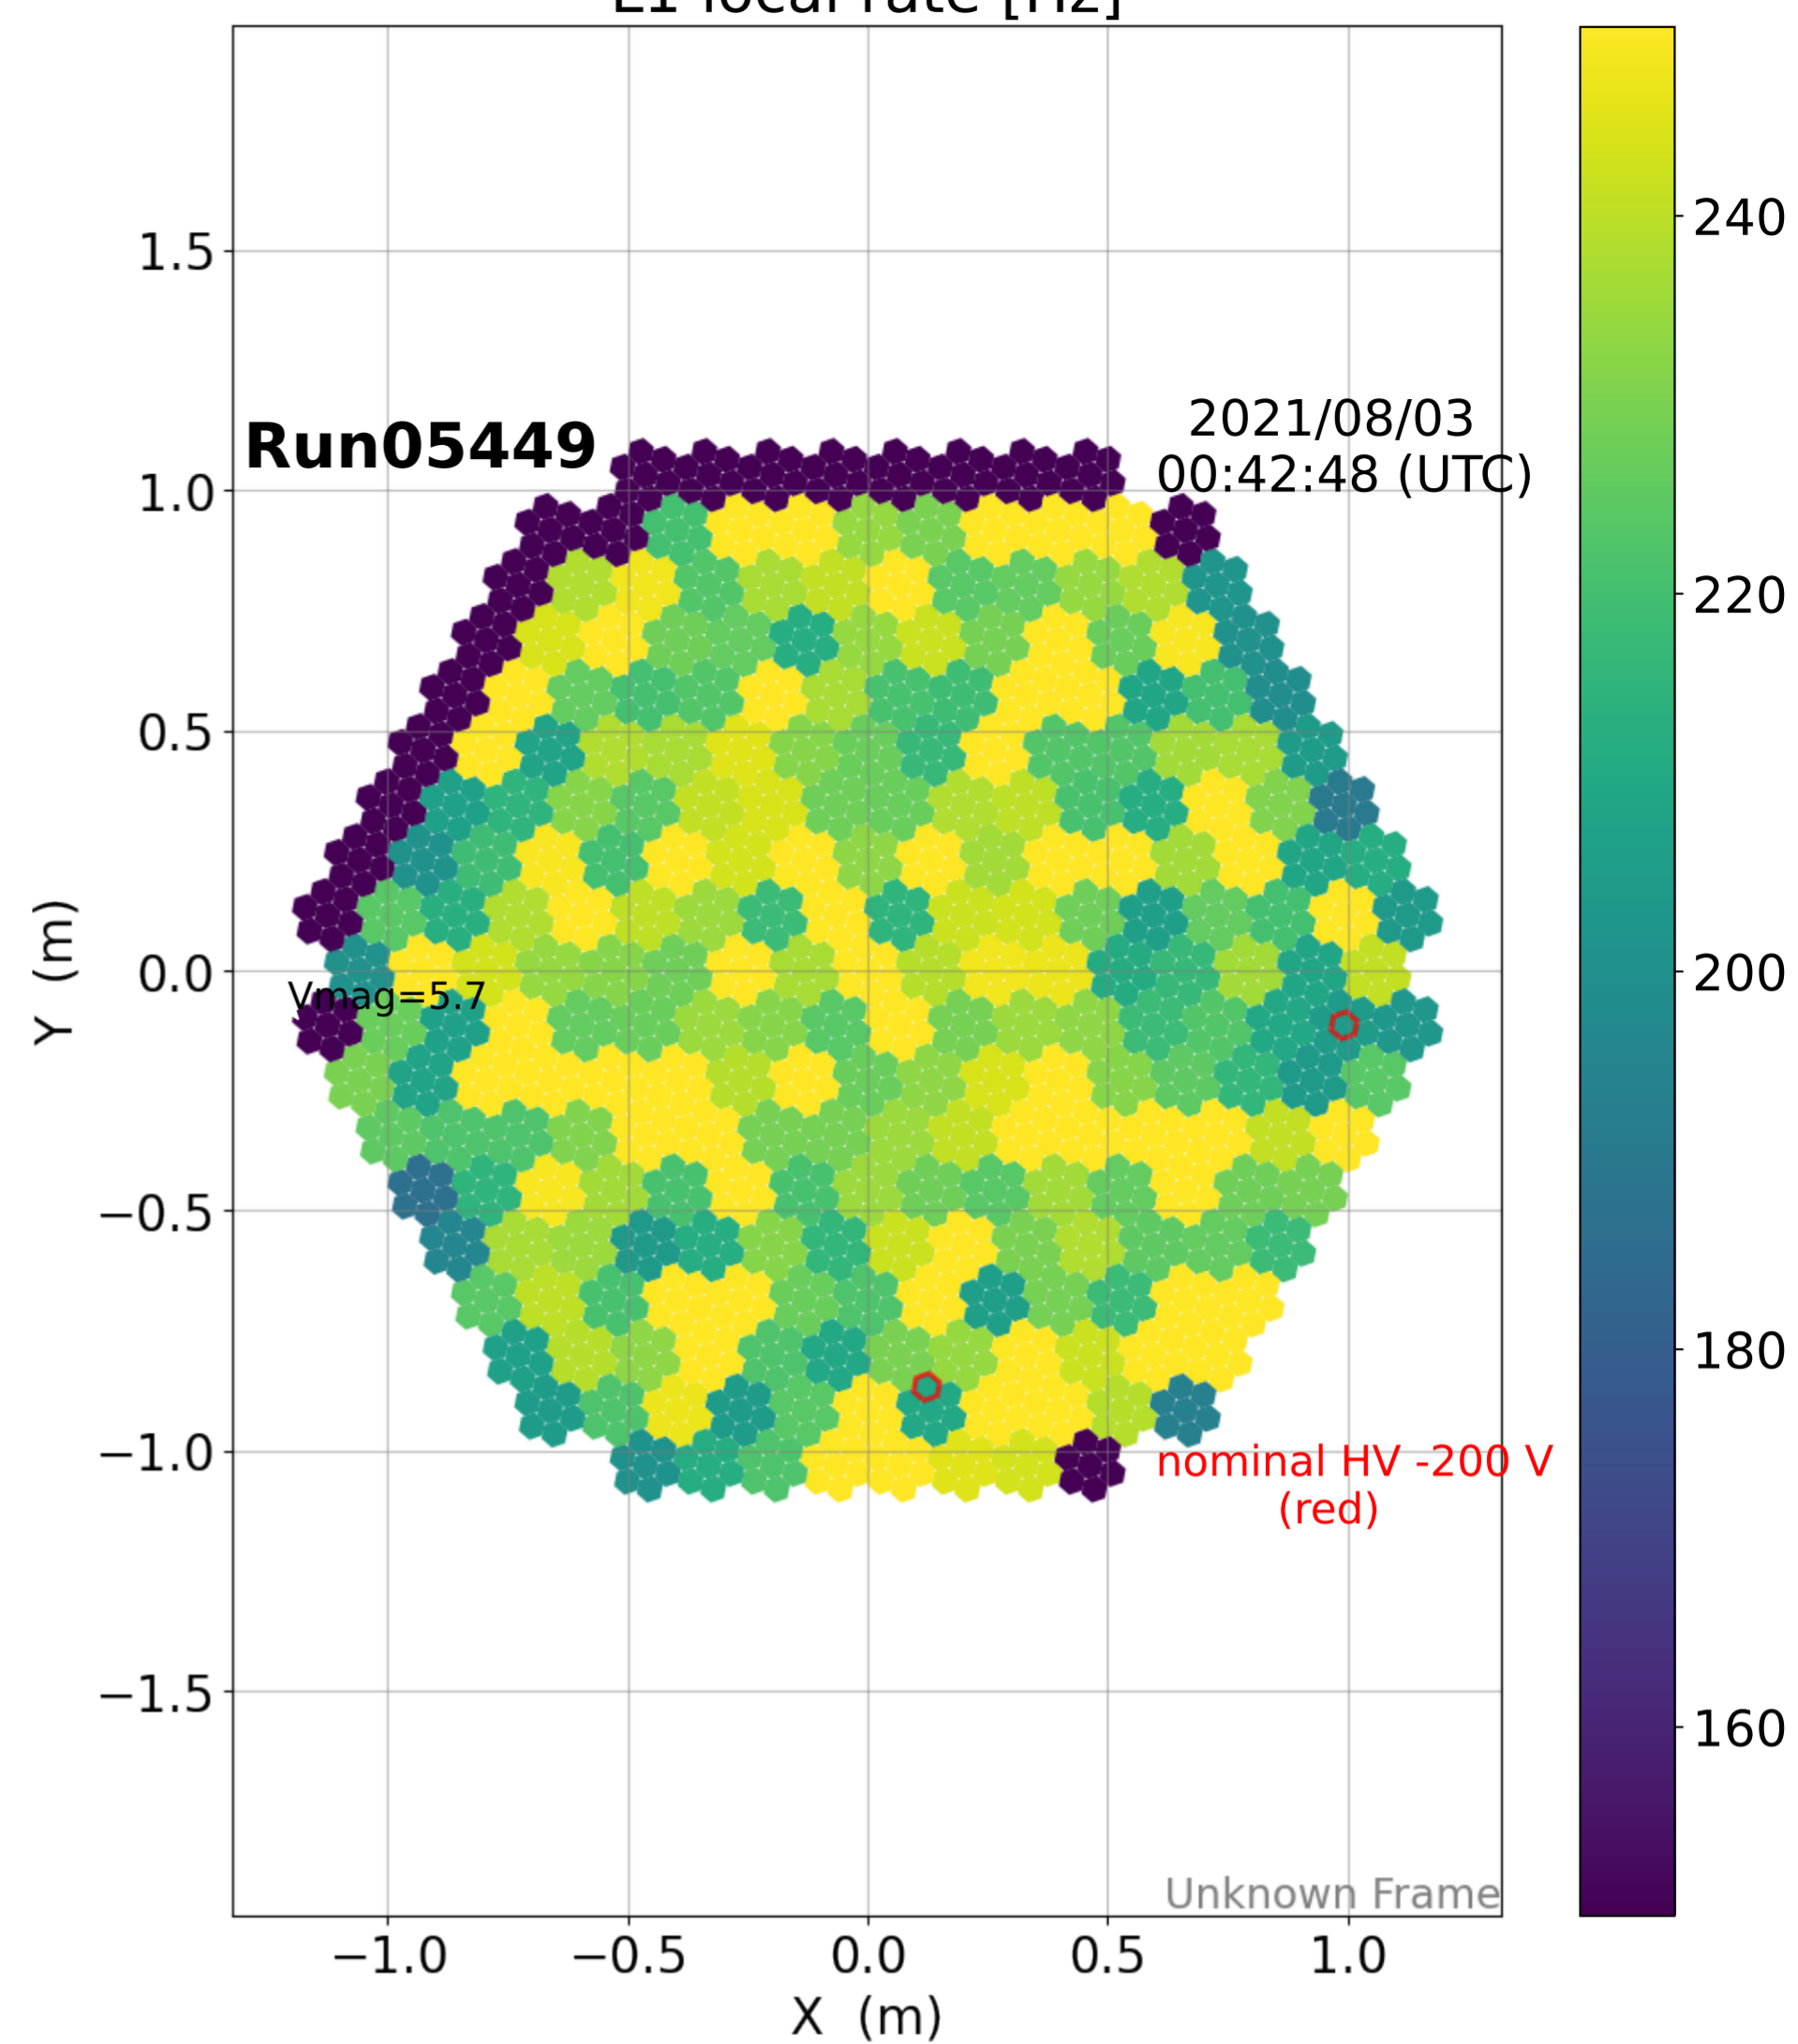

2021-8-2

2021-8-2

Calibration Box (2021-8-2)

normalized anode current

L1 local rate [Hz]

normalized anode current

L1 local rate [Hz]