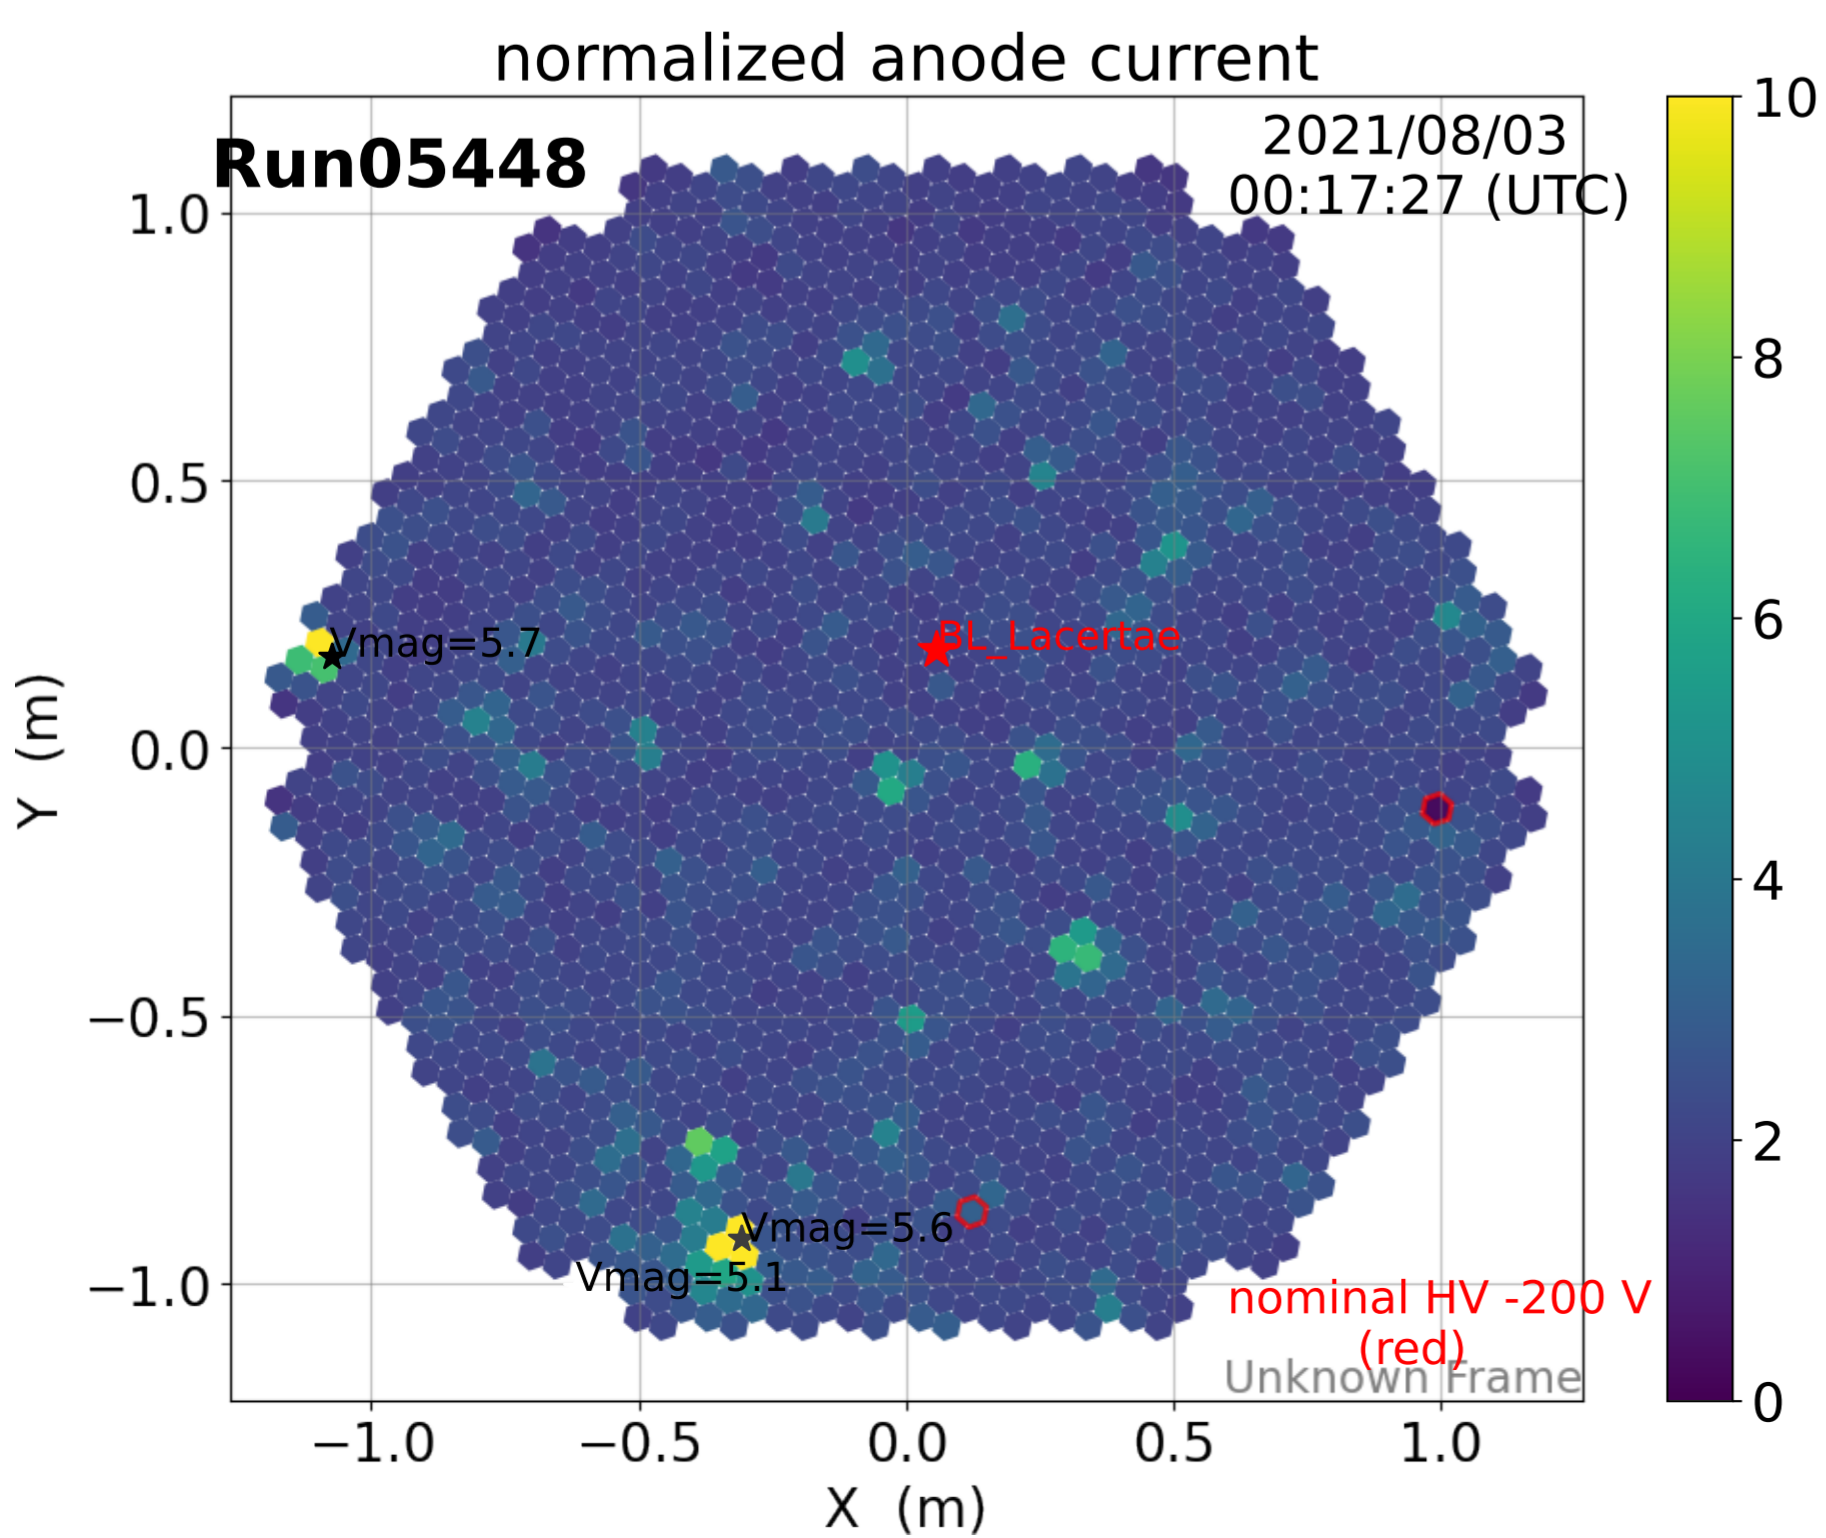

2021-8-2

2021-8-2

Calibration Box (2021-8-2)

normalized anode current

L1 local rate [Hz]

normalized anode current

L1 local rate [Hz]