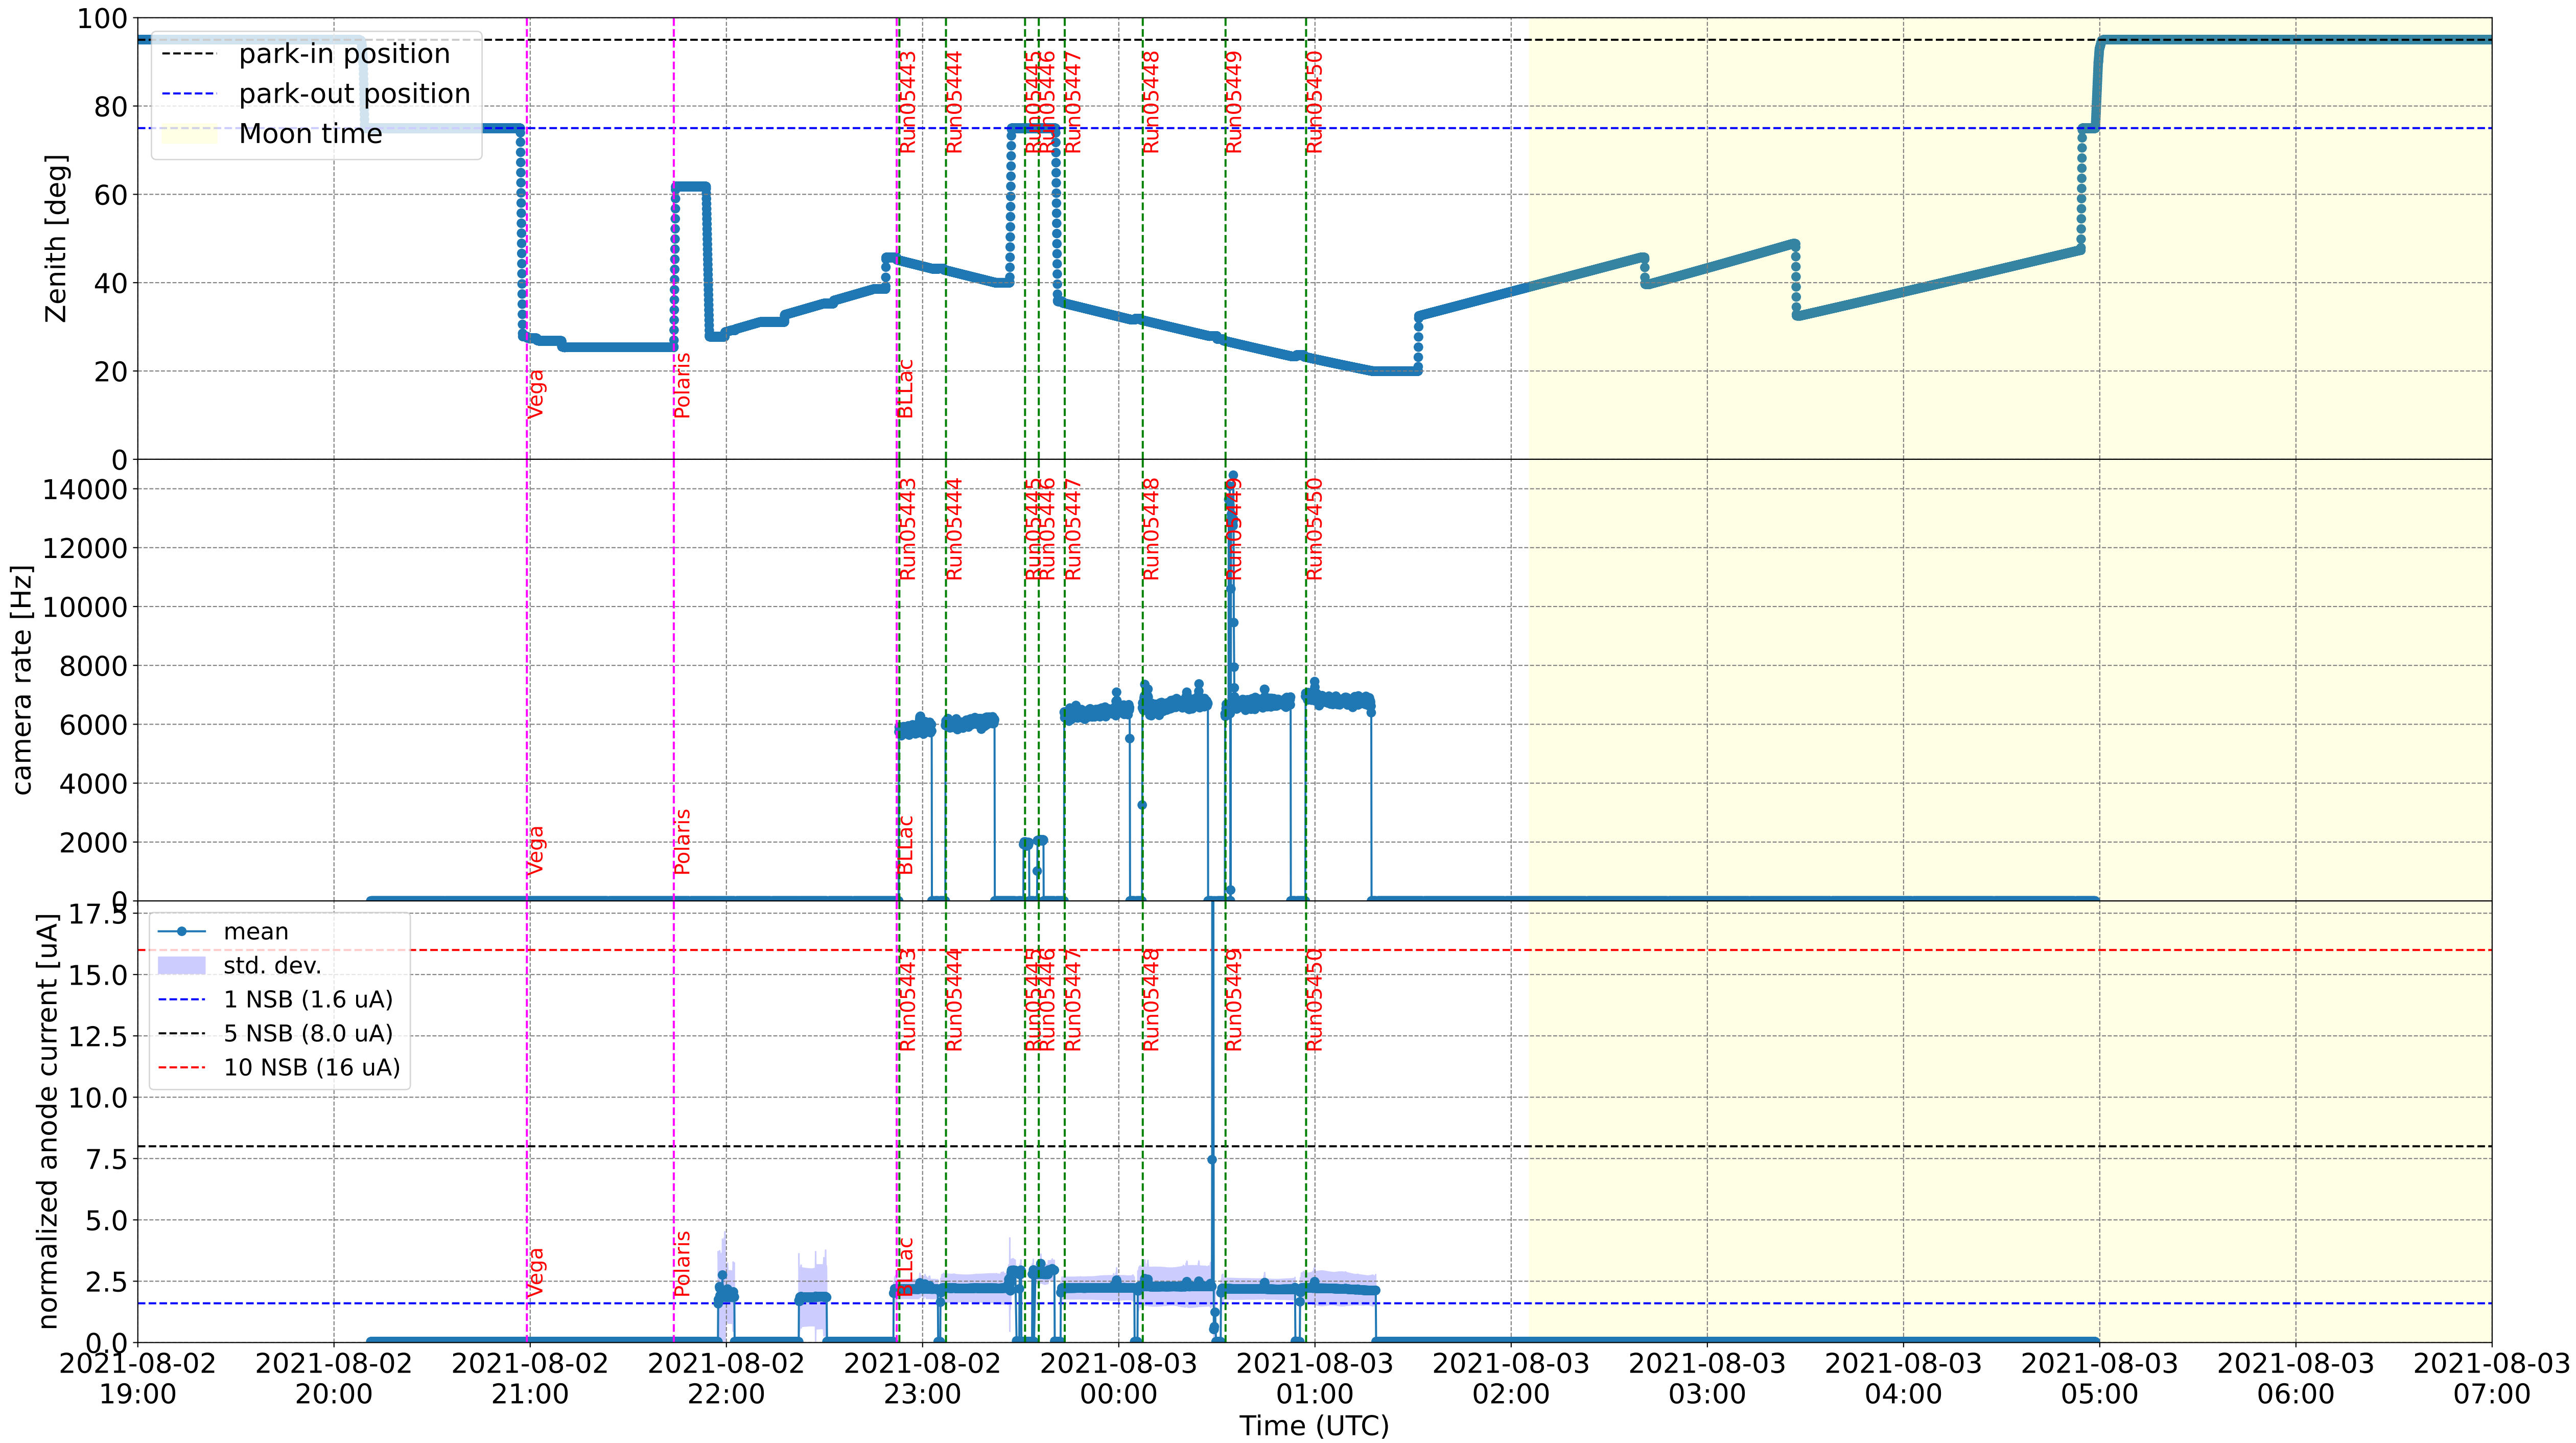

2021-8-2

2021-8-2

Calibration Box (2021-8-2)

normalized anode current

L1 local rate [Hz]

normalized anode current

L1 local rate [Hz]