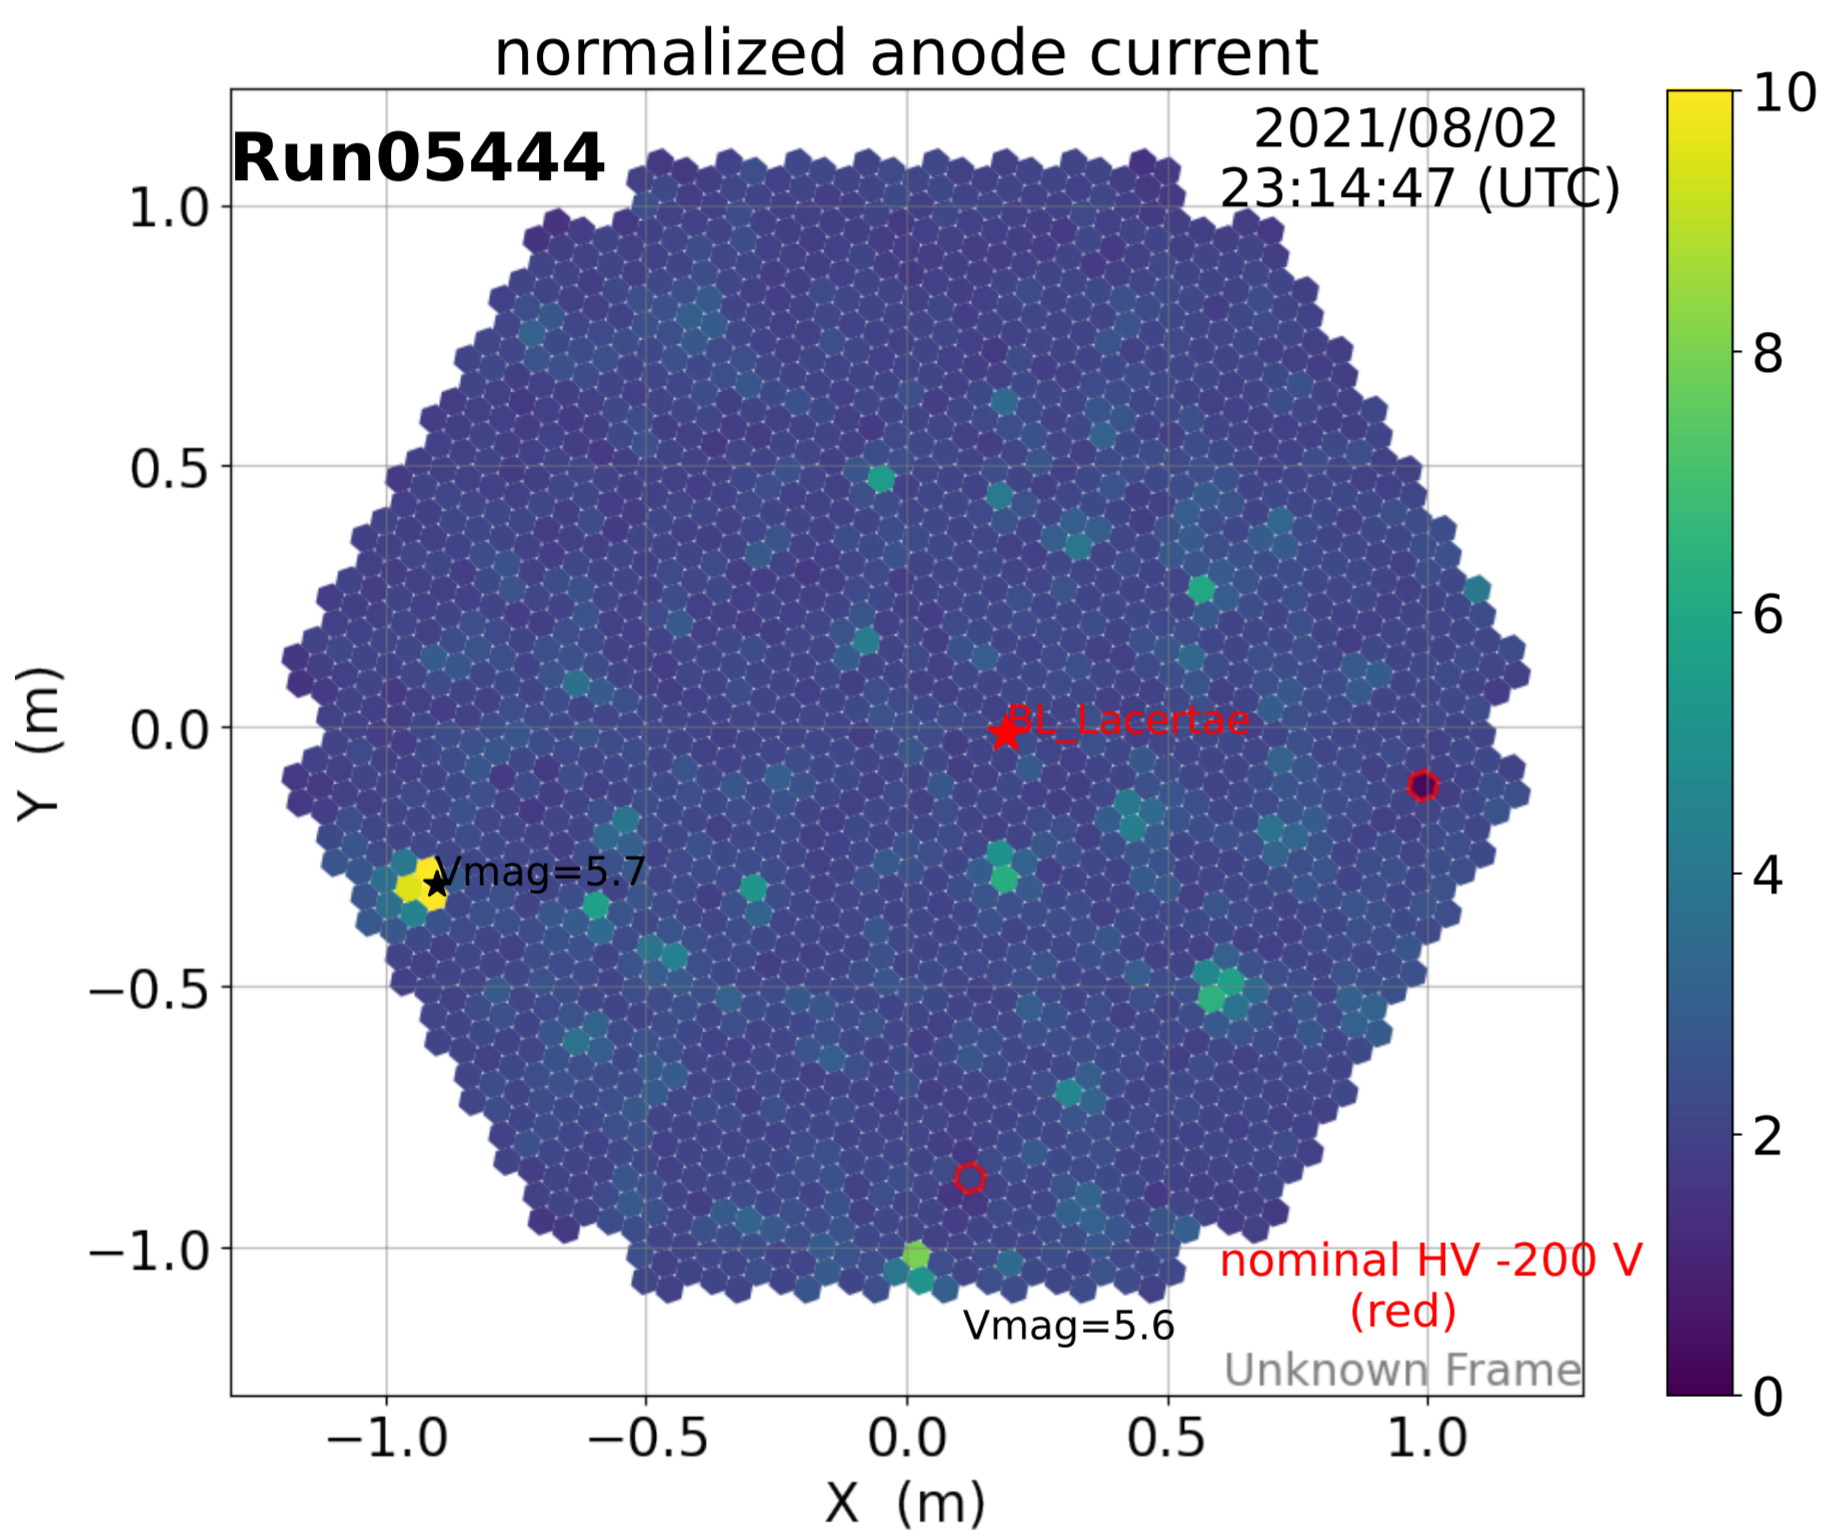

2021-8-2

2021-8-2

Calibration Box (2021-8-2)

normalized anode current

L1 local rate [Hz]

normalized anode current

L1 local rate [Hz]