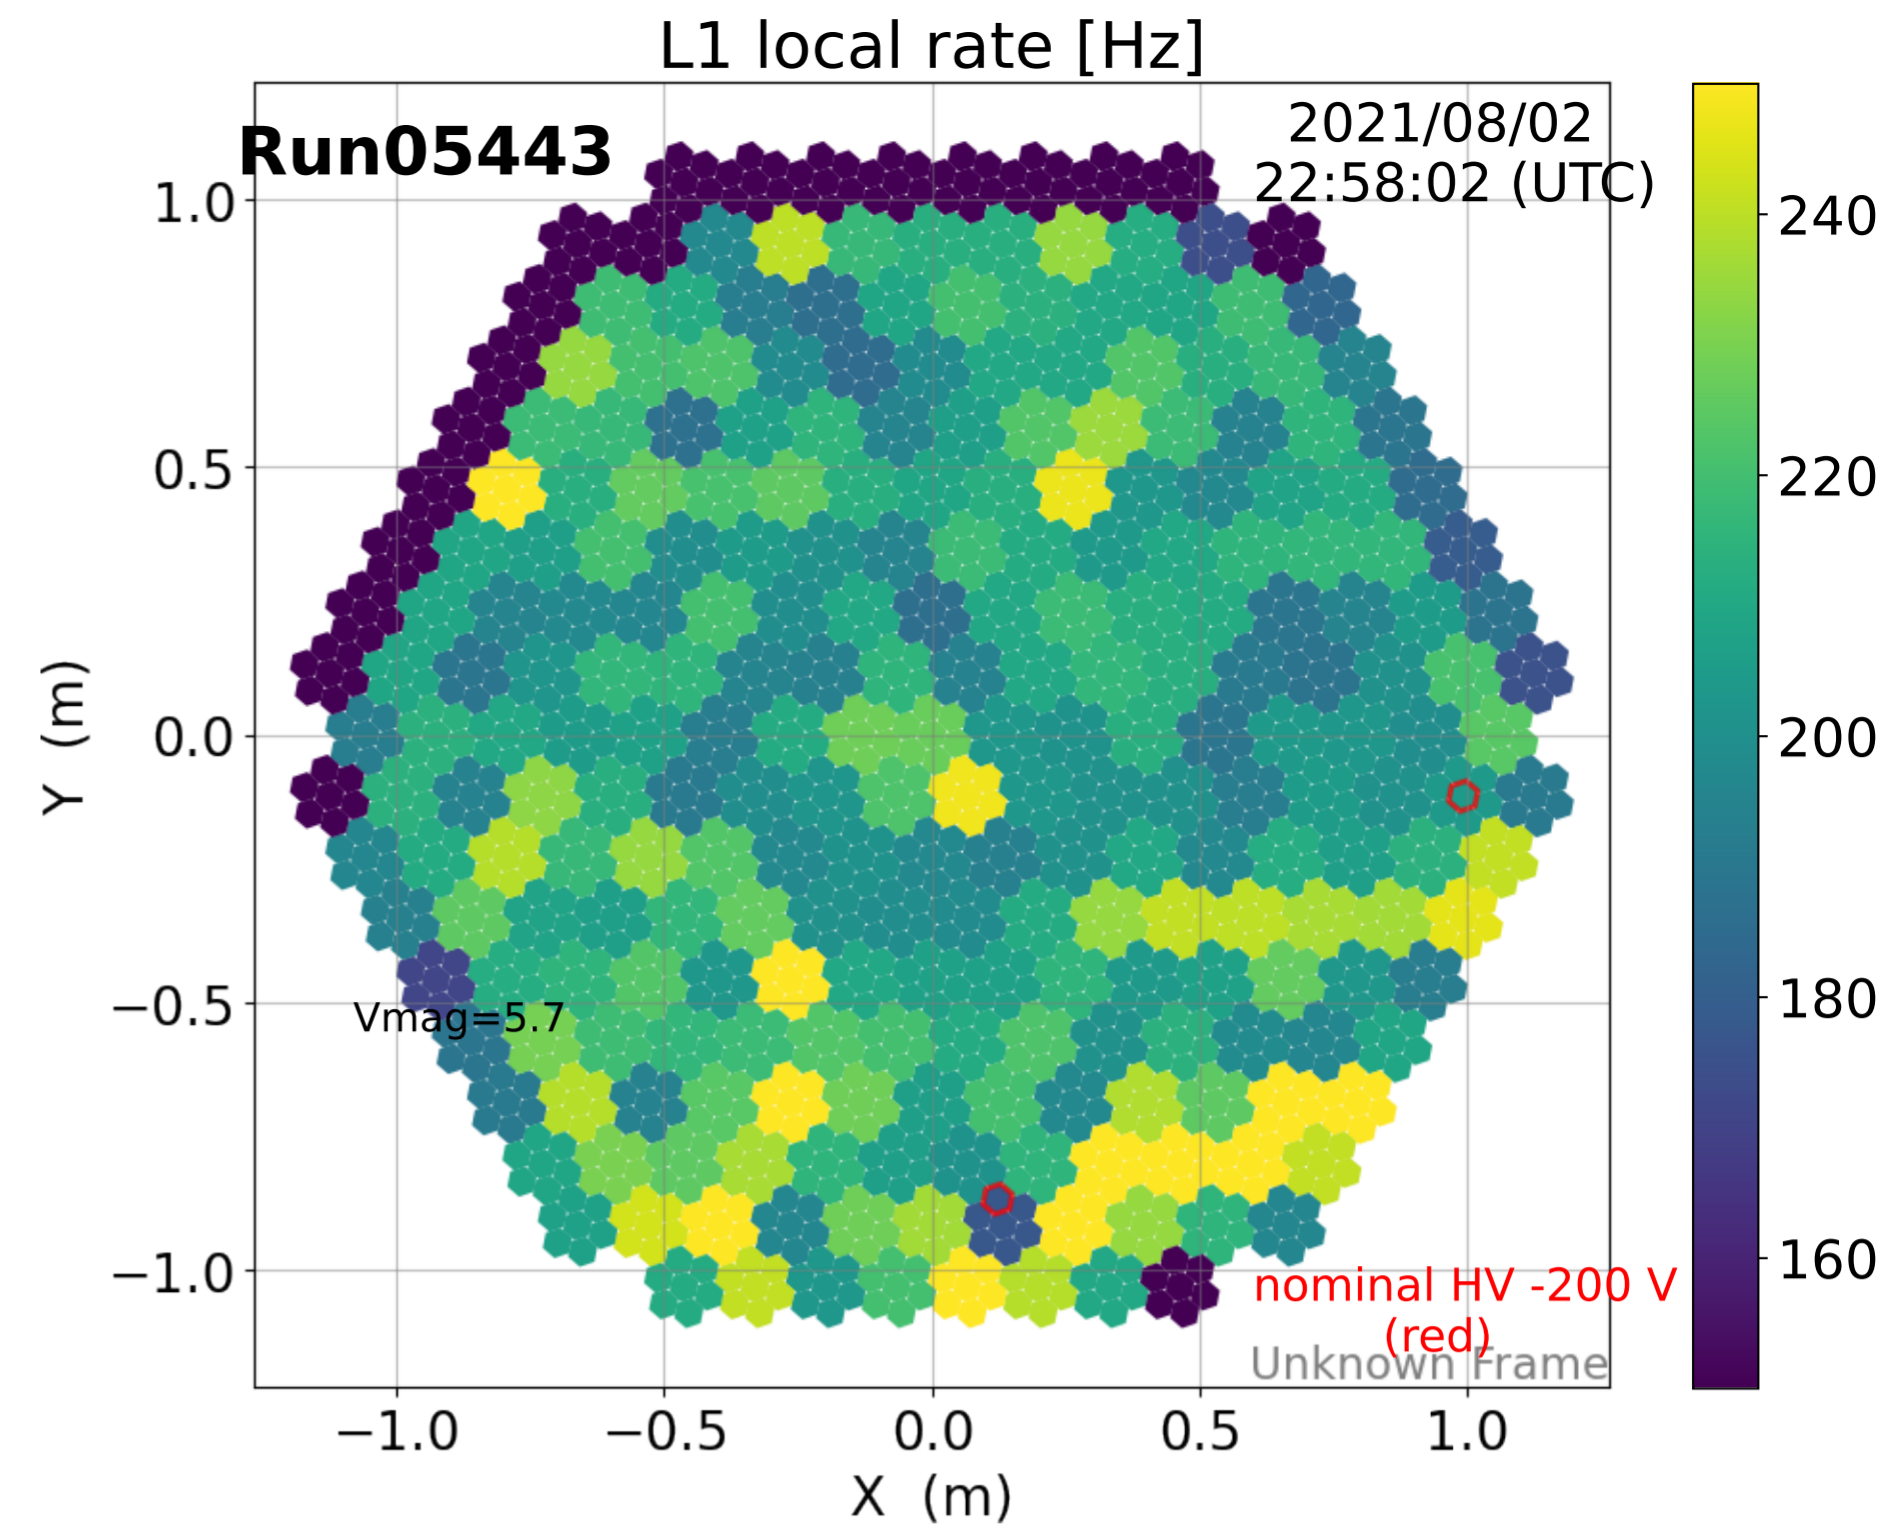

2021-8-2

2021-8-2

Calibration Box (2021-8-2)

normalized anode current

L1 local rate [Hz]

normalized anode current

L1 local rate [Hz]