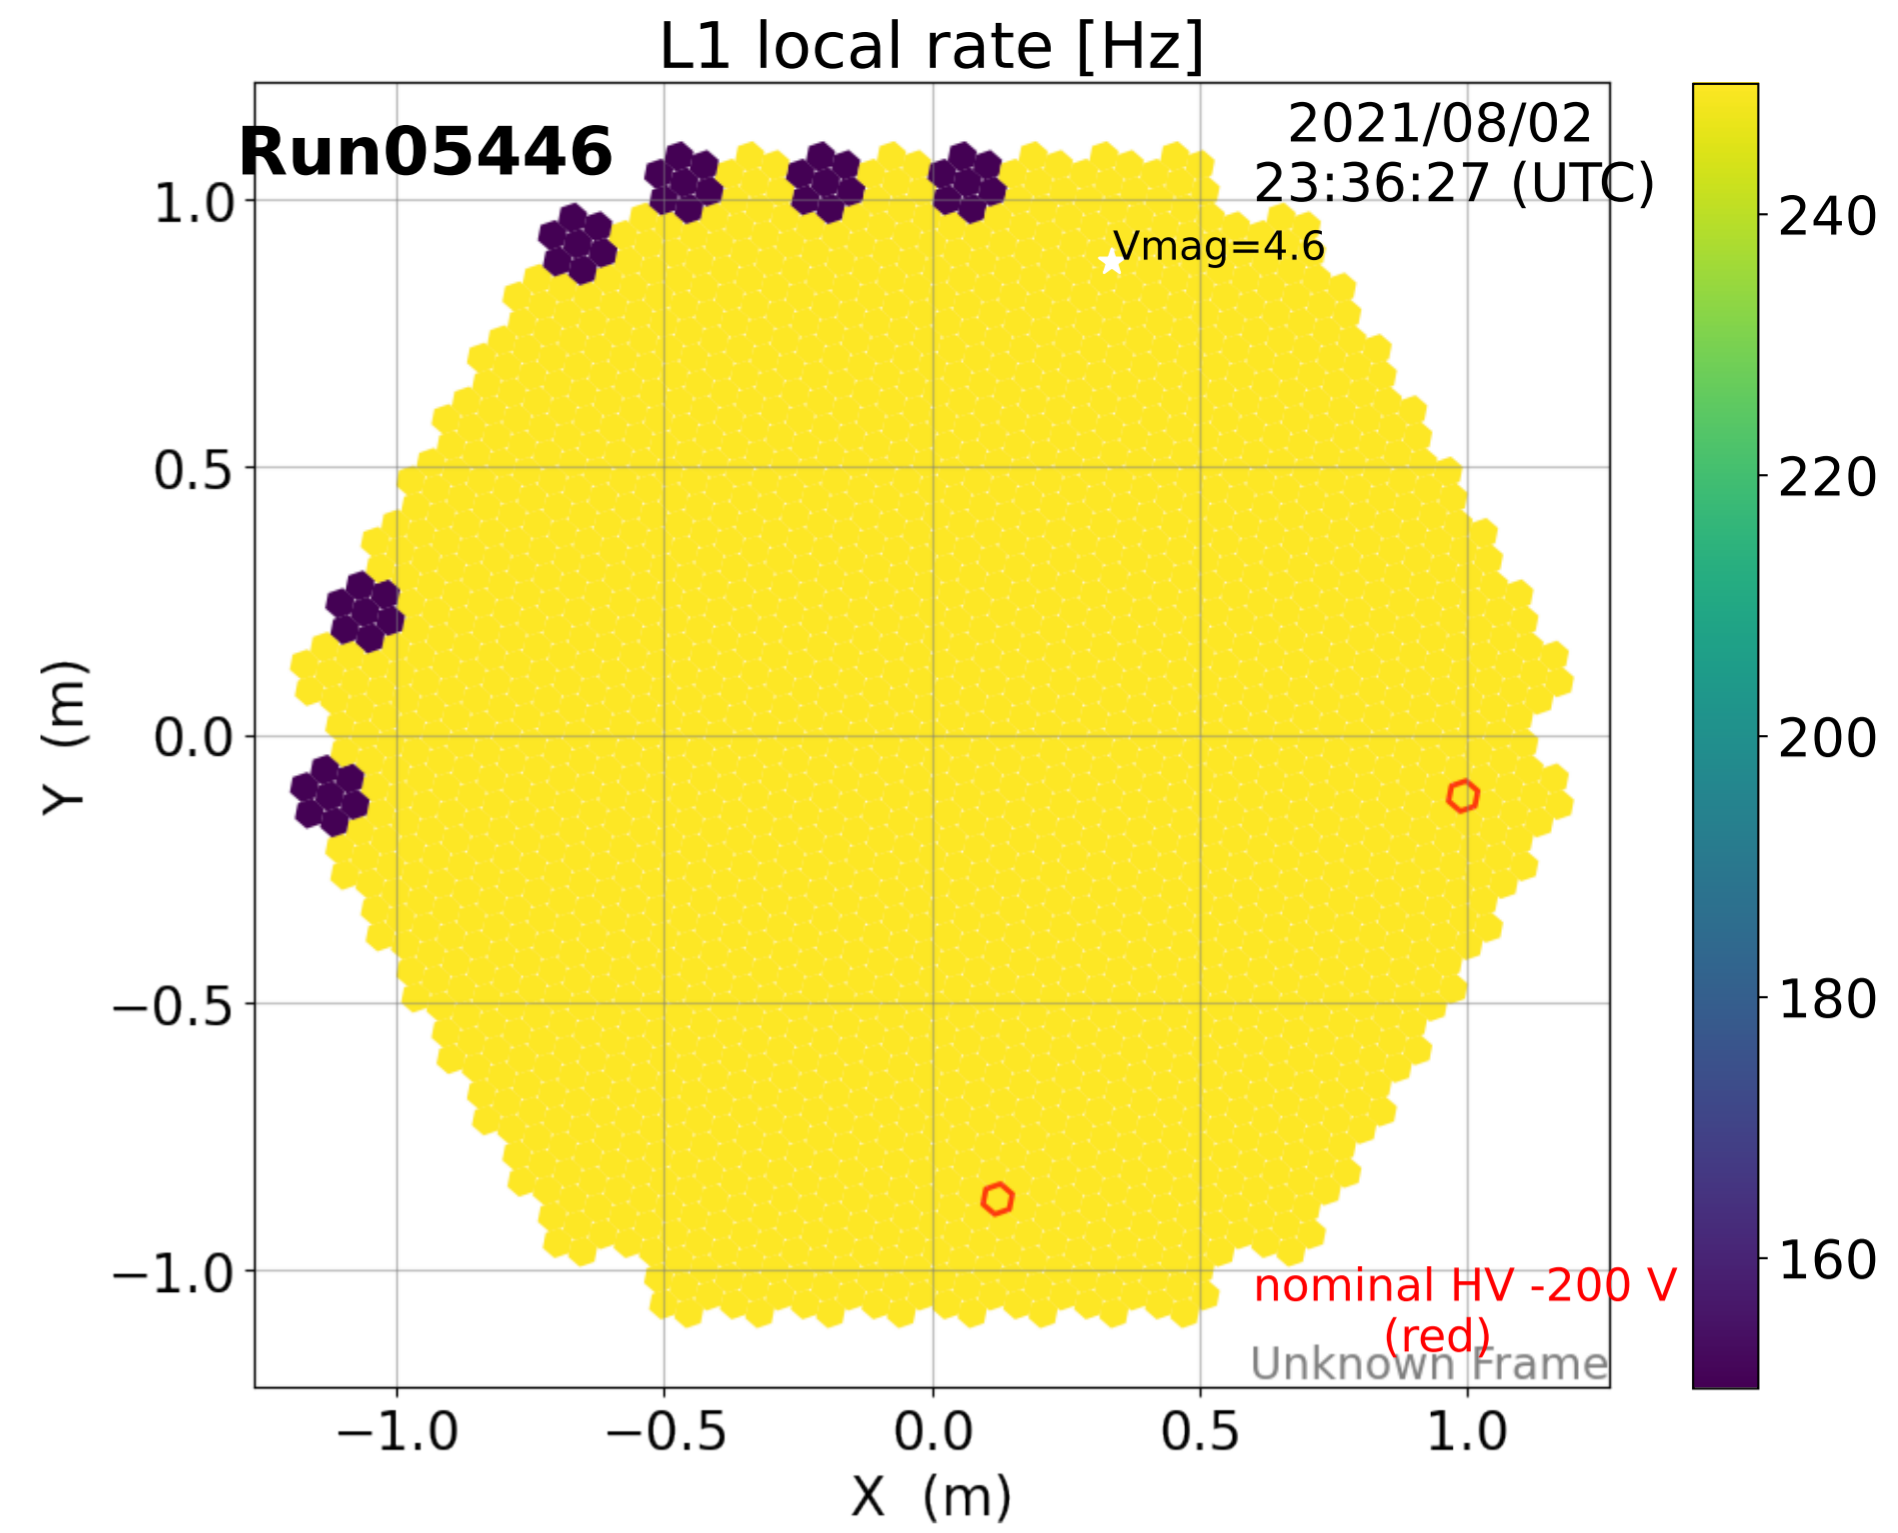

2021-8-2

2021-8-2

Calibration Box (2021-8-2)

normalized anode current

L1 local rate [Hz]

normalized anode current

L1 local rate [Hz]