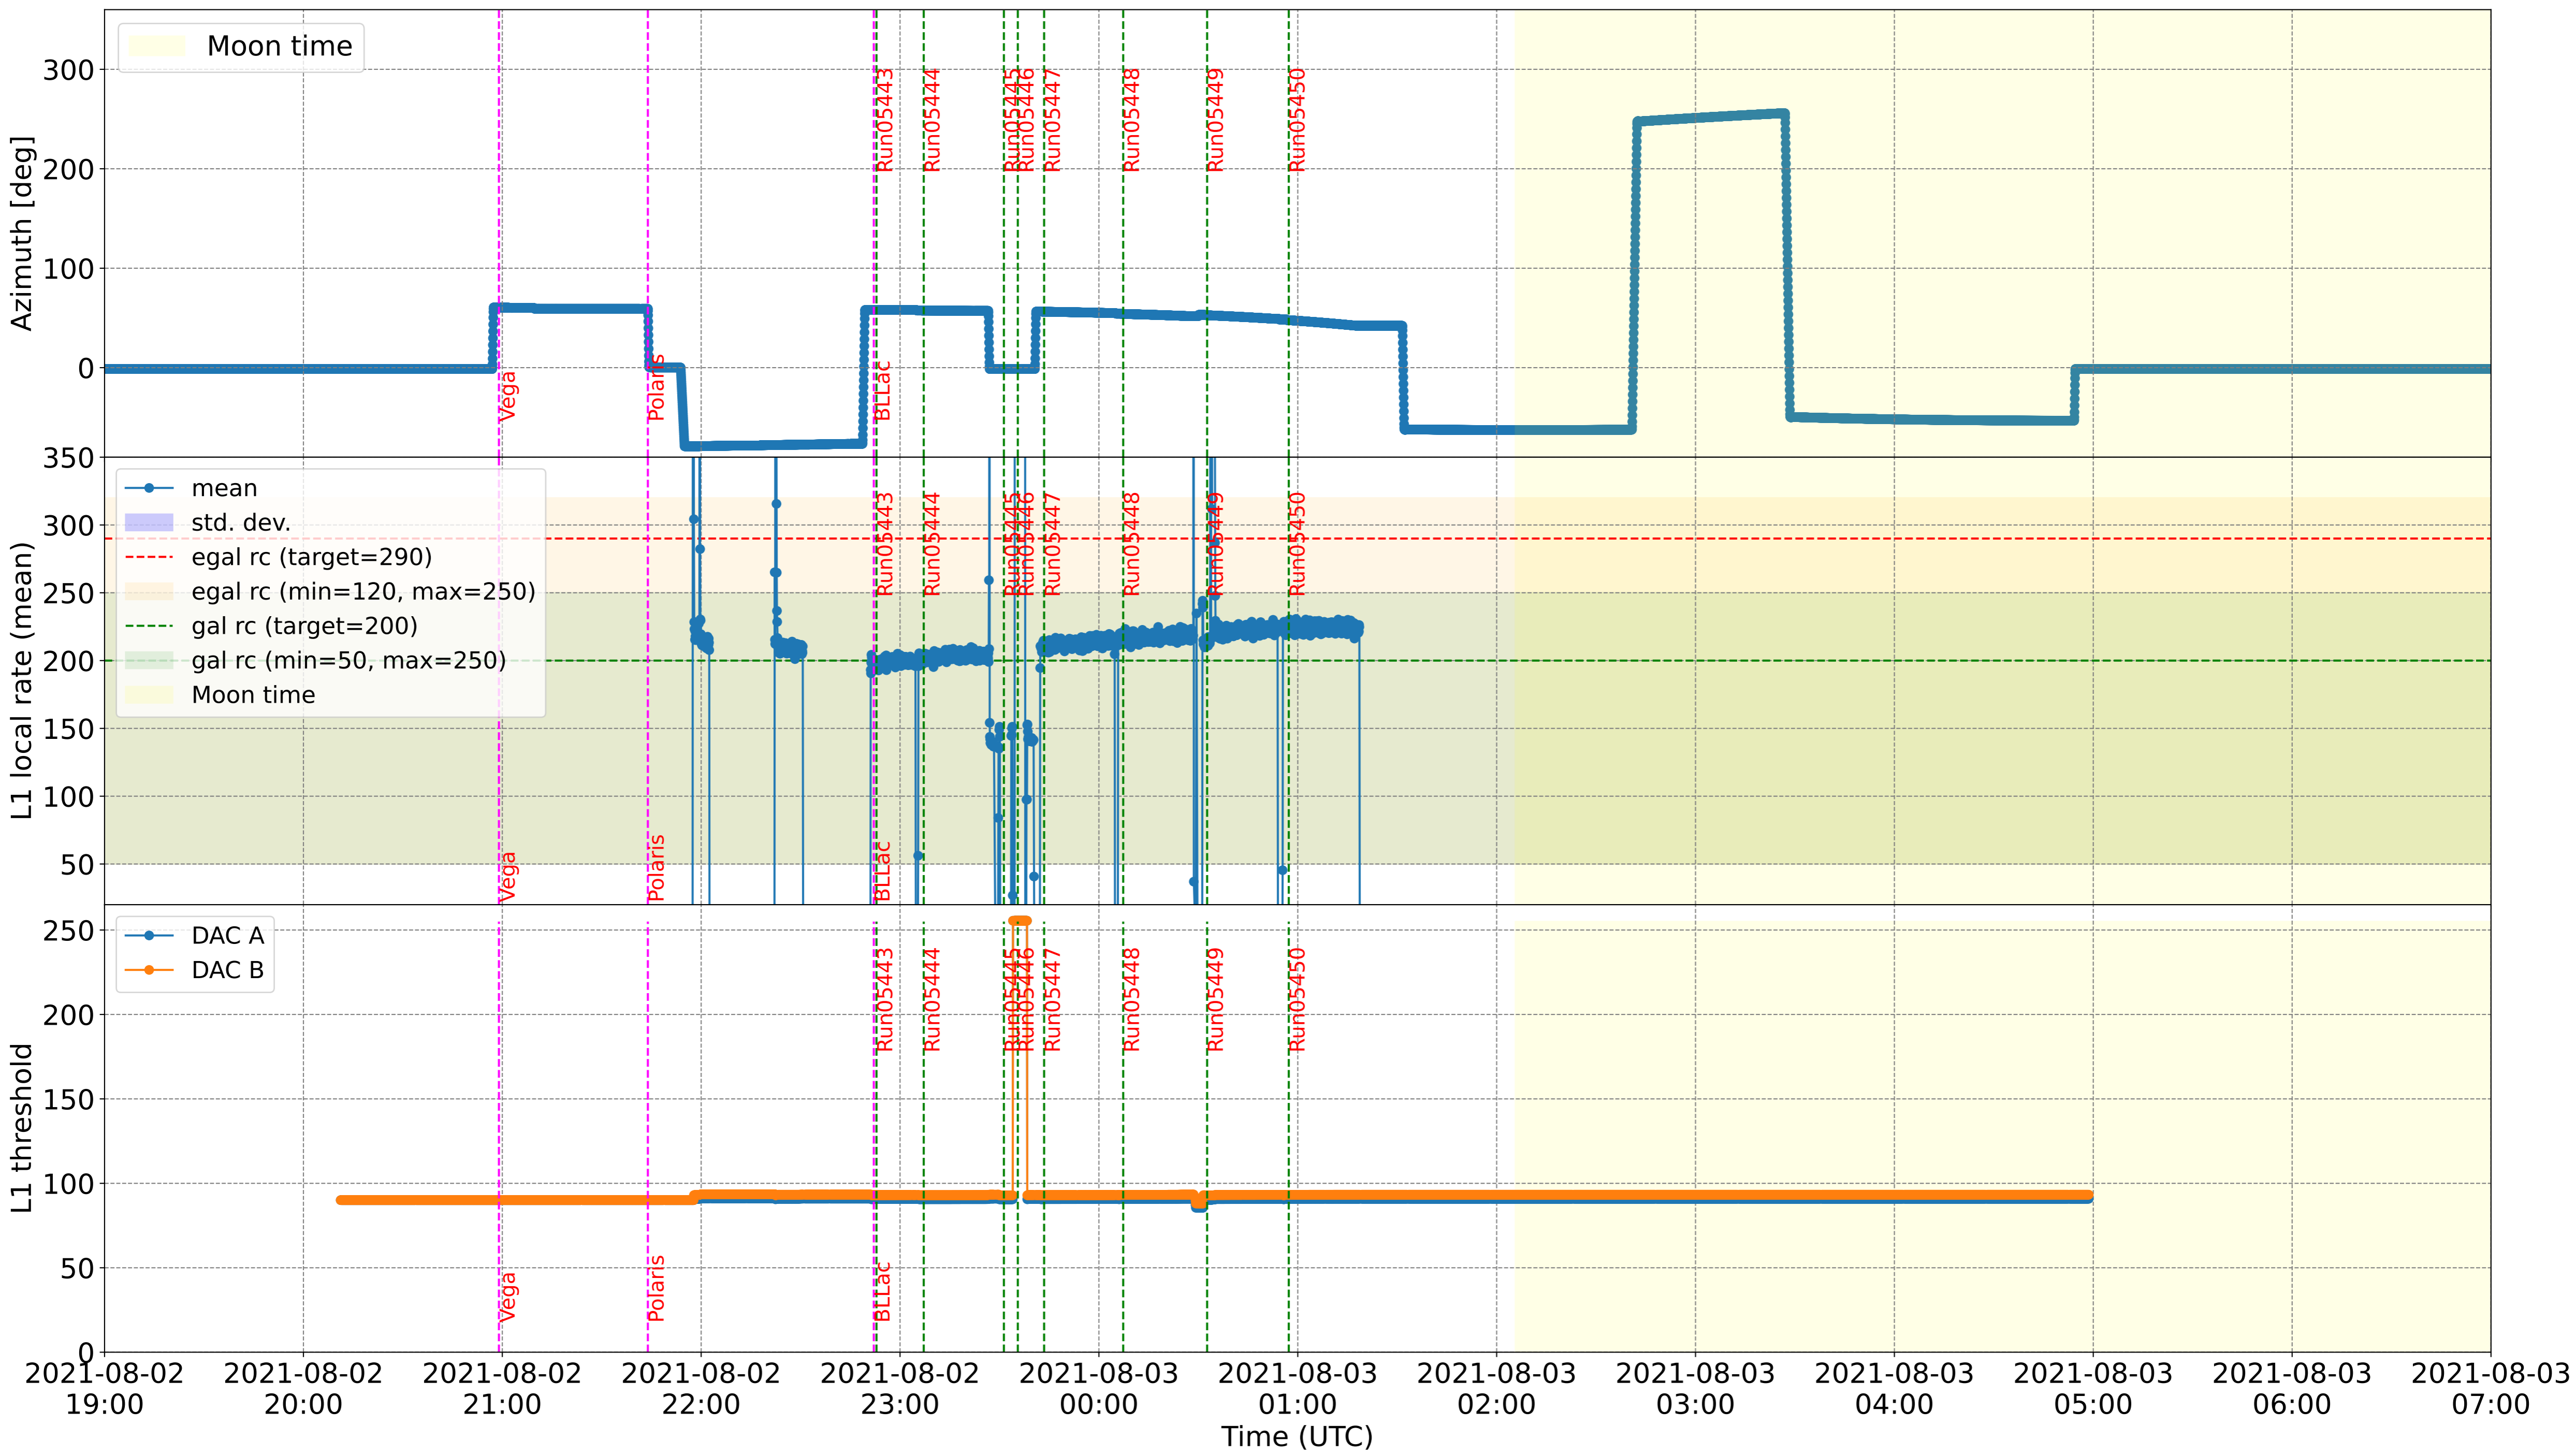

2021-8-2

2021-8-2

Calibration Box (2021-8-2)

normalized anode current

L1 local rate [Hz]

normalized anode current

L1 local rate [Hz]