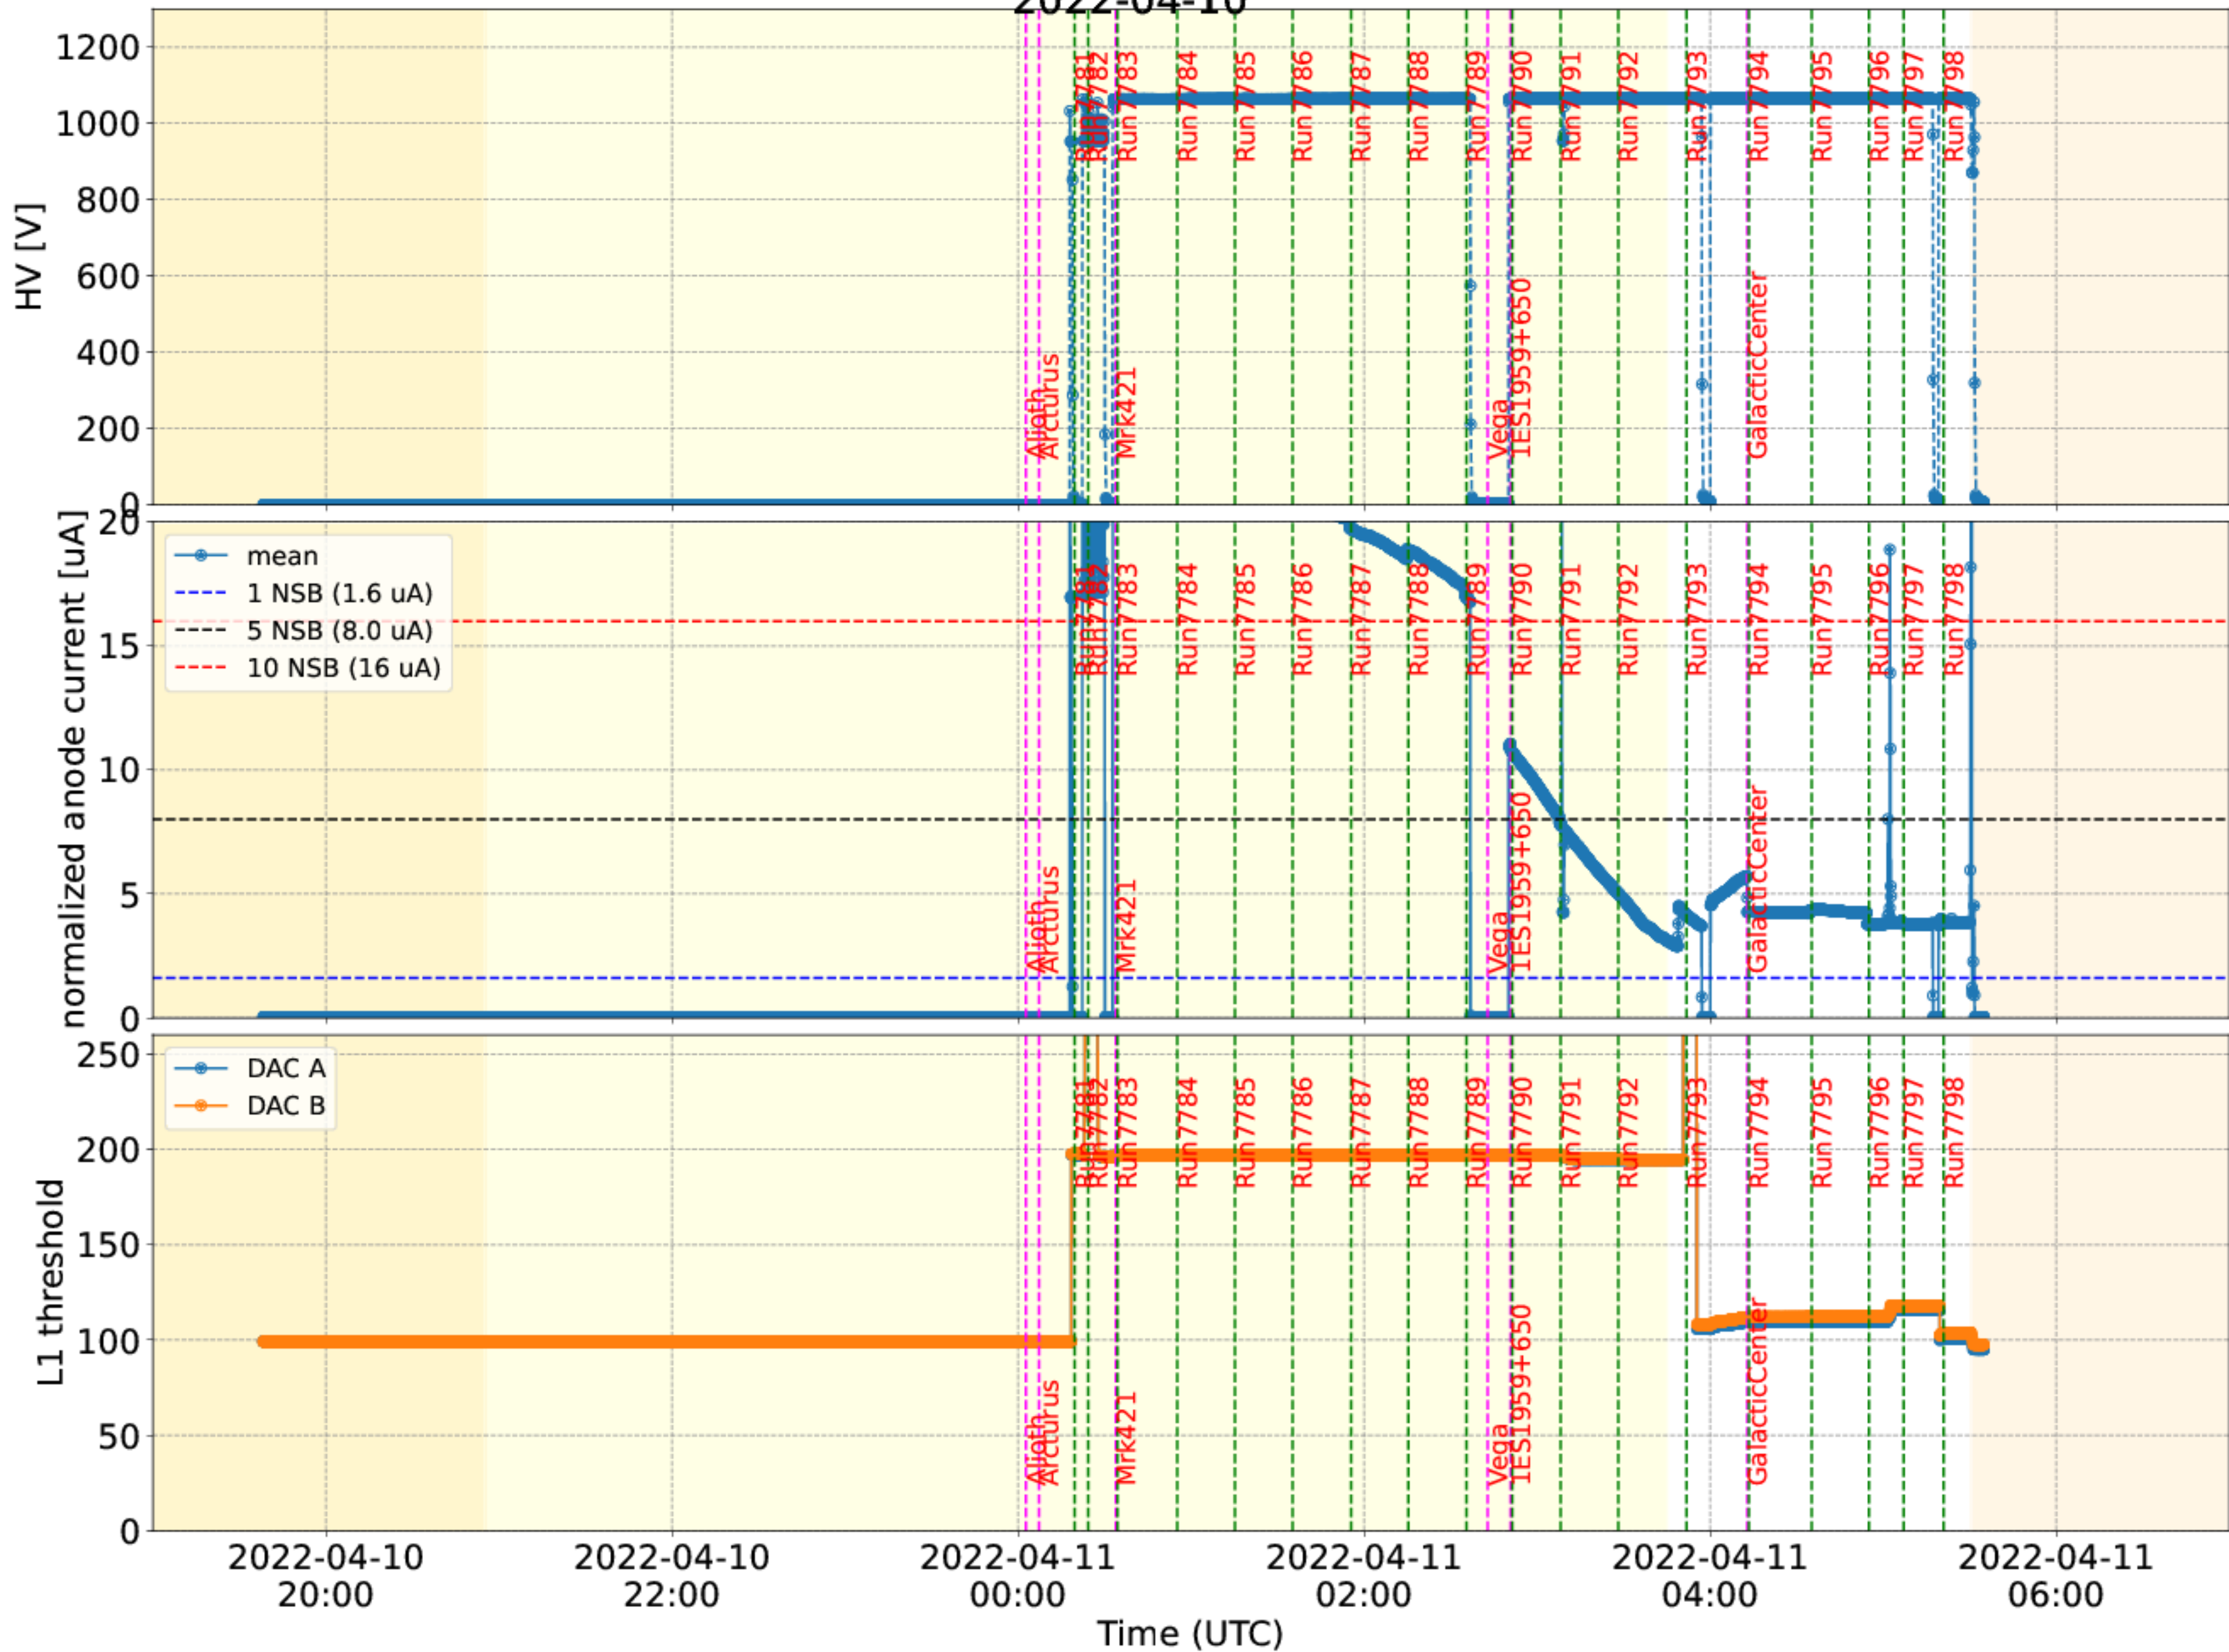

2022-04-10

2022-04-10

Calibration Box (2022-4-10)

run	start	stop	obs time [min]	type	LocalRate	PedestalRate	CalibrationRate	BUSYRate	CameraRate	wheel 1	wheel 2	mean HV	mean DC	Zd
7781	22/04/11 00:19	00:21	2.2	DRS	2037.0	0.0	0.0	0.0	0.0	5.0	2.0	9	0.09	-1.0
7782	22/04/11 00:24	00:26	2.4	PED+CAL	1003.0	999.0	998.0	1.0	2001.0	5.0	2.0	952	41.08	-1.0
7783	22/04/11 00:34	00:54	20.0		1587.0	100.0	103.0	0.0	0.0	5.0	2.0	1062	66.5	-1.0
7784	22/04/11 00:55	01:14	19.4		1641.0	100.0	100.0	0.0	0.0	5.0	2.0	1063	66.66	-1.0
7785	22/04/11 01:15	01:34	19.2		1565.0	100.0	100.0	27.0	1638.0	5.0	2.0	1062	62.94	-1.0
7786	22/04/11 01:35	01:54	19.5		1504.0	100.0	100.0	19.0	1584.0	5.0	2.0	1063	61.07	-1.0
7787	22/04/11 01:55	02:14	19.2		1488.0	100.0	104.0	13.0	1575.0	5.0	2.0	1063	58.02	-1.0
7788	22/04/11 02:15	02:34	19.3		1379.0	100.0	102.0	11.0	1468.0	5.0	2.0	1063	54.39	-1.0
7789	22/04/11 02:35	02:36	1.0		1308.0	100.0	100.0	11.0	1397.0	5.0	2.0	1063	49.04	-1.0
7790	22/04/11 02:51	03:07	16.1		1021.0	100.0	105.0	0.0	0.0	5.0	2.0	1064	31.03	-1.0
7791	22/04/11 03:08	03:27	19.2		1120.0	100.0	102.0	11.0	1207.0	5.0	2.0	1064	22.56	-1.0
7792	22/04/11 03:28	03:48	20.1		1155.0	100.0	100.0	7.0	1248.0	5.0	2.0	1064	14.55	-1.0
7793	22/04/11 03:51	03:54	2.4	PED+CAL	1094.0	1000.0	997.0	0.0	0.0	5.0	2.0	1064	12.04	-1.0
7794	22/04/11 04:13	04:34	20.8		4256.0	100.0	101.0	143.0	4207.0	5.0	2.0	1064	12.34	-1.0
7795	22/04/11 04:35	04:54	19.0		4708.0	100.0	101.0	165.0	4637.0	5.0	2.0	1064	12.52	-1.0
7796	22/04/11 04:55	05:05	10.4		4378.0	100.0	102.0	0.0	0.0	5.0	2.0	1064	10.91	-1.0
7797	22/04/11 05:07	05:16	8.9		3932.0	100.0	100.0	126.0	3902.0	5.0	2.0	1064	10.98	-1.0

Counts for different bits

Number of Events in Trigger Type (UCTS vs TIB)

Difference between USTS/TIB and Dragon time

Difference between USTS/TIB and Dragon time

Counts for different bits

Number of Events in Trigger Type (UCTS vs TIB)