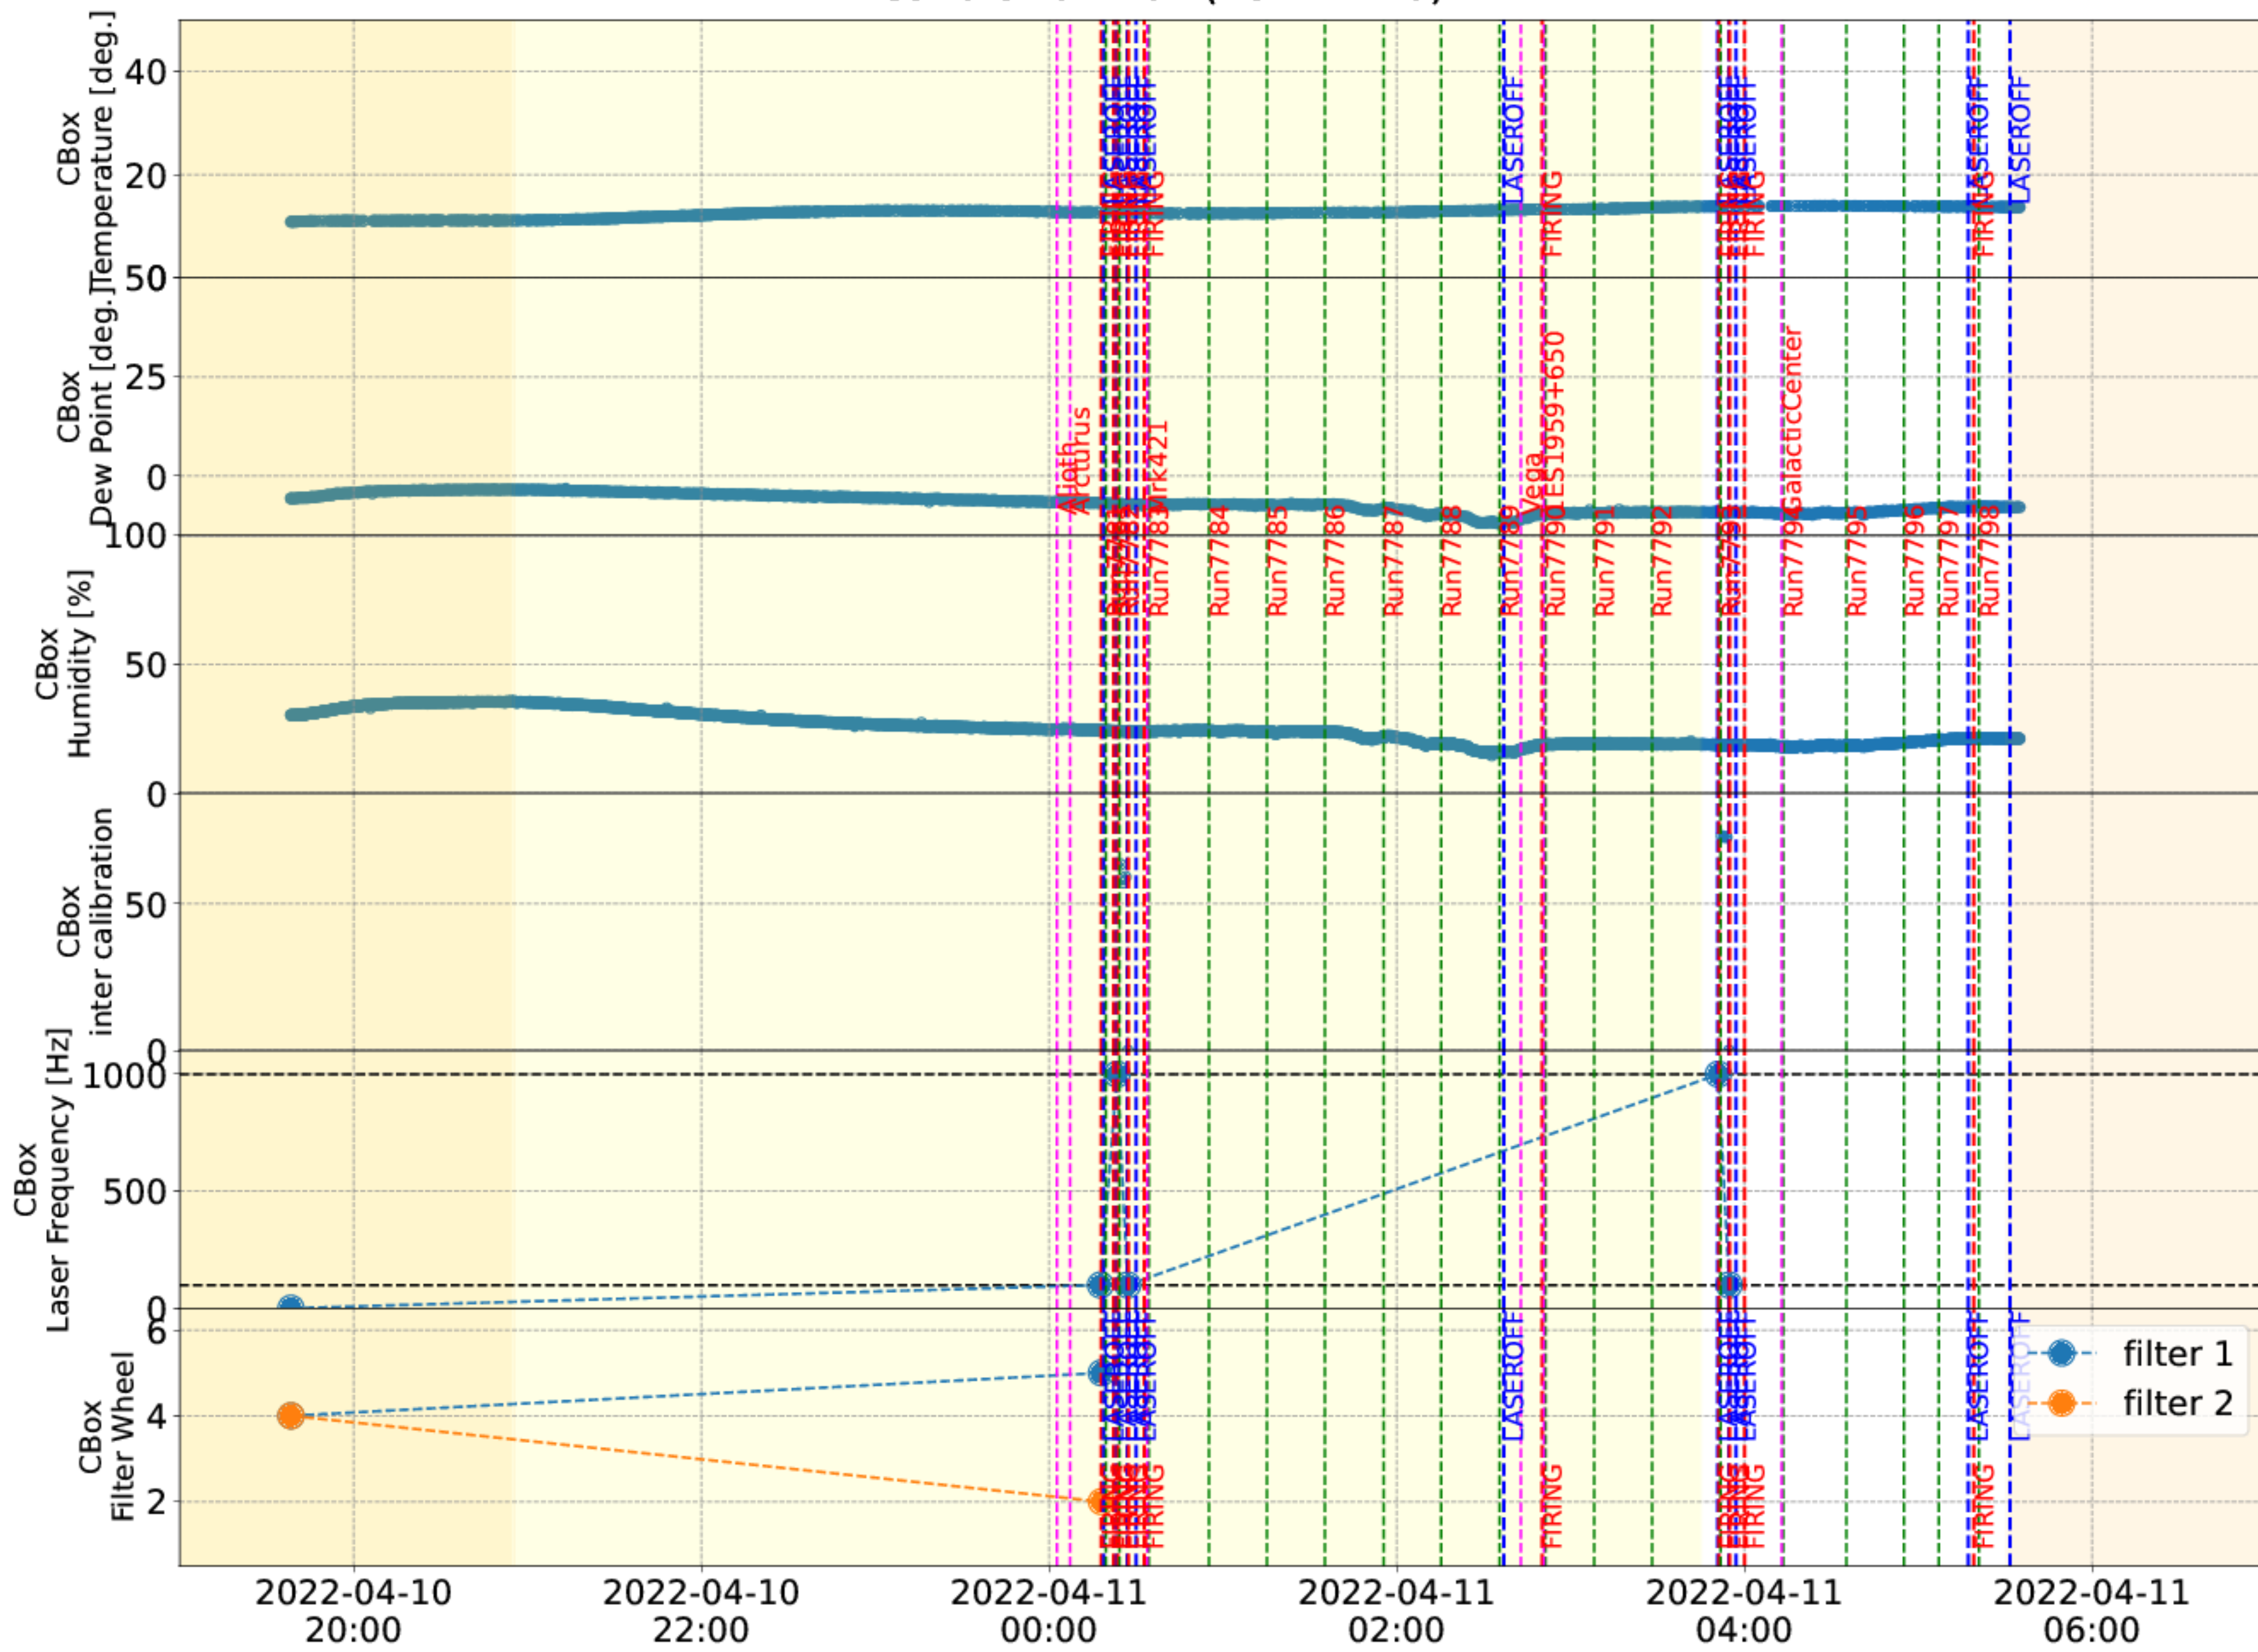

2022-04-10

2022-04-10

Calibration Box (2022-4-10)

run	start	stop	obs time [min]	type	LocalRate	PedestalRate	CalibrationRate	BUSYRate	CameraRate	wheel 1	wheel 2	mean HV	mean DC	Zd
7781	22/04/11 00:19	00:21	2.2	DRS	2037.0	0.0	0.0	0.0	0.0	5.0	2.0	9	0.09	-1.0
7782	22/04/11 00:24	00:26	2.4	PED+CAL	1003.0	999.0	998.0	1.0	2001.0	5.0	2.0	952	41.08	-1.0
7783	22/04/11 00:34	00:54	20.0		1587.0	100.0	103.0	0.0	0.0	5.0	2.0	1062	66.5	-1.0
7784	22/04/11 00:55	01:14	19.4		1641.0	100.0	100.0	0.0	0.0	5.0	2.0	1063	66.66	-1.0
7785	22/04/11 01:15	01:34	19.2		1565.0	100.0	100.0	27.0	1638.0	5.0	2.0	1062	62.94	-1.0
7786	22/04/11 01:35	01:54	19.5		1504.0	100.0	100.0	19.0	1584.0	5.0	2.0	1063	61.07	-1.0
7787	22/04/11 01:55	02:14	19.2		1488.0	100.0	104.0	13.0	1575.0	5.0	2.0	1063	58.02	-1.0
7788	22/04/11 02:15	02:34	19.3		1379.0	100.0	102.0	11.0	1468.0	5.0	2.0	1063	54.39	-1.0
7789	22/04/11 02:35	02:36	1.0		1308.0	100.0	100.0	11.0	1397.0	5.0	2.0	1063	49.04	-1.0
7790	22/04/11 02:51	03:07	16.1		1021.0	100.0	105.0	0.0	0.0	5.0	2.0	1064	31.03	-1.0
7791	22/04/11 03:08	03:27	19.2		1120.0	100.0	102.0	11.0	1207.0	5.0	2.0	1064	22.56	-1.0
7792	22/04/11 03:28	03:48	20.1		1155.0	100.0	100.0	7.0	1248.0	5.0	2.0	1064	14.55	-1.0
7793	22/04/11 03:51	03:54	2.4	PED+CAL	1094.0	1000.0	997.0	0.0	0.0	5.0	2.0	1064	12.04	-1.0
7794	22/04/11 04:13	04:34	20.8		4256.0	100.0	101.0	143.0	4207.0	5.0	2.0	1064	12.34	-1.0
7795	22/04/11 04:35	04:54	19.0		4708.0	100.0	101.0	165.0	4637.0	5.0	2.0	1064	12.52	-1.0
7796	22/04/11 04:55	05:05	10.4		4378.0	100.0	102.0	0.0	0.0	5.0	2.0	1064	10.91	-1.0
7797	22/04/11 05:07	05:16	8.9		3932.0	100.0	100.0	126.0	3902.0	5.0	2.0	1064	10.98	-1.0

Counts for different bits

Number of Events in Trigger Type (UCTS vs TIB)

Difference between USTS/TIB and Dragon time

Difference between USTS/TIB and Dragon time

Counts for different bits

Number of Events in Trigger Type (UCTS vs TIB)