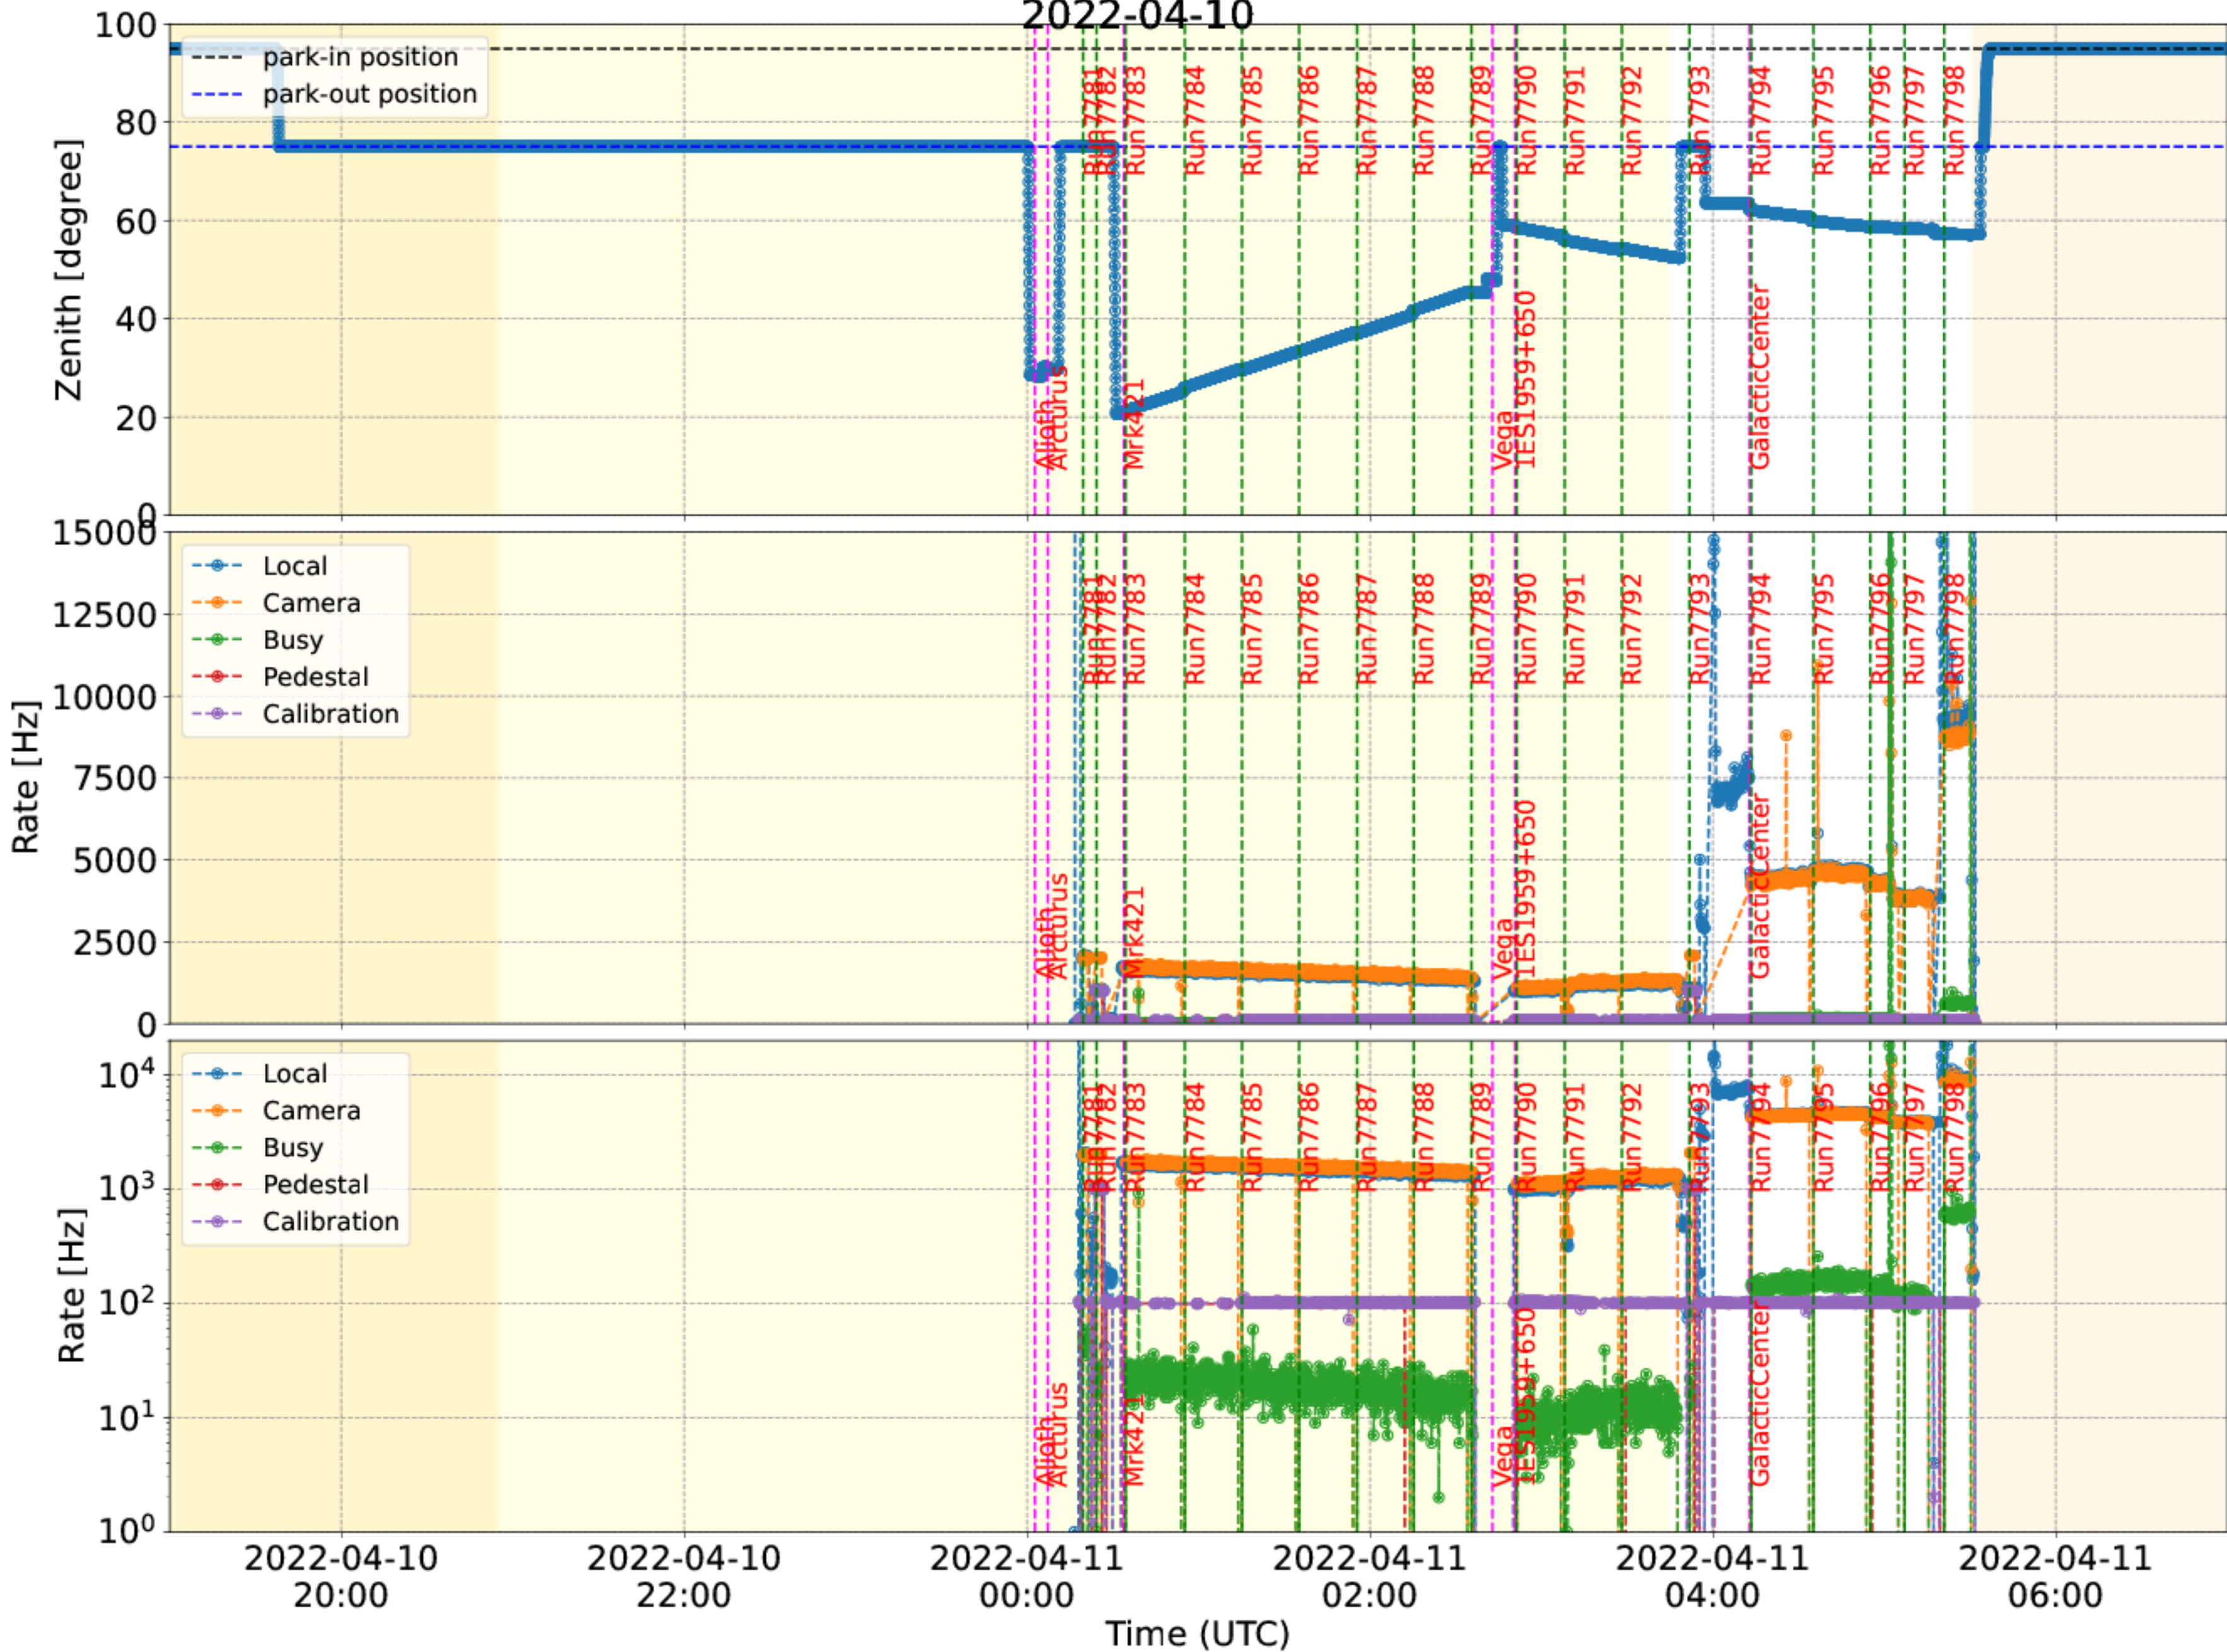

2022-04-10

2022-04-10

Calibration Box (2022-4-10)

run	start	stop	obs time [min]	type	LocalRate	PedestalRate	CalibrationRate	BUSYRate	CameraRate	wheel 1	wheel 2	mean HV	mean DC	Zd
7781	22/04/11 00:19	00:21	2.2	DRS	2037.0	0.0	0.0	0.0	0.0	5.0	2.0	9	0.09	-1.0
7782	22/04/11 00:24	00:26	2.4	PED+CAL	1003.0	999.0	998.0	1.0	2001.0	5.0	2.0	952	41.08	-1.0
7783	22/04/11 00:34	00:54	20.0		1587.0	100.0	103.0	0.0	0.0	5.0	2.0	1062	66.5	-1.0
7784	22/04/11 00:55	01:14	19.4		1641.0	100.0	100.0	0.0	0.0	5.0	2.0	1063	66.66	-1.0
7785	22/04/11 01:15	01:34	19.2		1565.0	100.0	100.0	27.0	1638.0	5.0	2.0	1062	62.94	-1.0
7786	22/04/11 01:35	01:54	19.5		1504.0	100.0	100.0	19.0	1584.0	5.0	2.0	1063	61.07	-1.0
7787	22/04/11 01:55	02:14	19.2		1488.0	100.0	104.0	13.0	1575.0	5.0	2.0	1063	58.02	-1.0
7788	22/04/11 02:15	02:34	19.3		1379.0	100.0	102.0	11.0	1468.0	5.0	2.0	1063	54.39	-1.0
7789	22/04/11 02:35	02:36	1.0		1308.0	100.0	100.0	11.0	1397.0	5.0	2.0	1063	49.04	-1.0
7790	22/04/11 02:51	03:07	16.1		1021.0	100.0	105.0	0.0	0.0	5.0	2.0	1064	31.03	-1.0
7791	22/04/11 03:08	03:27	19.2		1120.0	100.0	102.0	11.0	1207.0	5.0	2.0	1064	22.56	-1.0
7792	22/04/11 03:28	03:48	20.1		1155.0	100.0	100.0	7.0	1248.0	5.0	2.0	1064	14.55	-1.0
7793	22/04/11 03:51	03:54	2.4	PED+CAL	1094.0	1000.0	997.0	0.0	0.0	5.0	2.0	1064	12.04	-1.0
7794	22/04/11 04:13	04:34	20.8		4256.0	100.0	101.0	143.0	4207.0	5.0	2.0	1064	12.34	-1.0
7795	22/04/11 04:35	04:54	19.0		4708.0	100.0	101.0	165.0	4637.0	5.0	2.0	1064	12.52	-1.0
7796	22/04/11 04:55	05:05	10.4		4378.0	100.0	102.0	0.0	0.0	5.0	2.0	1064	10.91	-1.0
7797	22/04/11 05:07	05:16	8.9		3932.0	100.0	100.0	126.0	3902.0	5.0	2.0	1064	10.98	-1.0

Counts for different bits

Number of Events in Trigger Type (UCTS vs TIB)

Difference between USTS/TIB and Dragon time

Difference between USTS/TIB and Dragon time

Counts for different bits

Number of Events in Trigger Type (UCTS vs TIB)