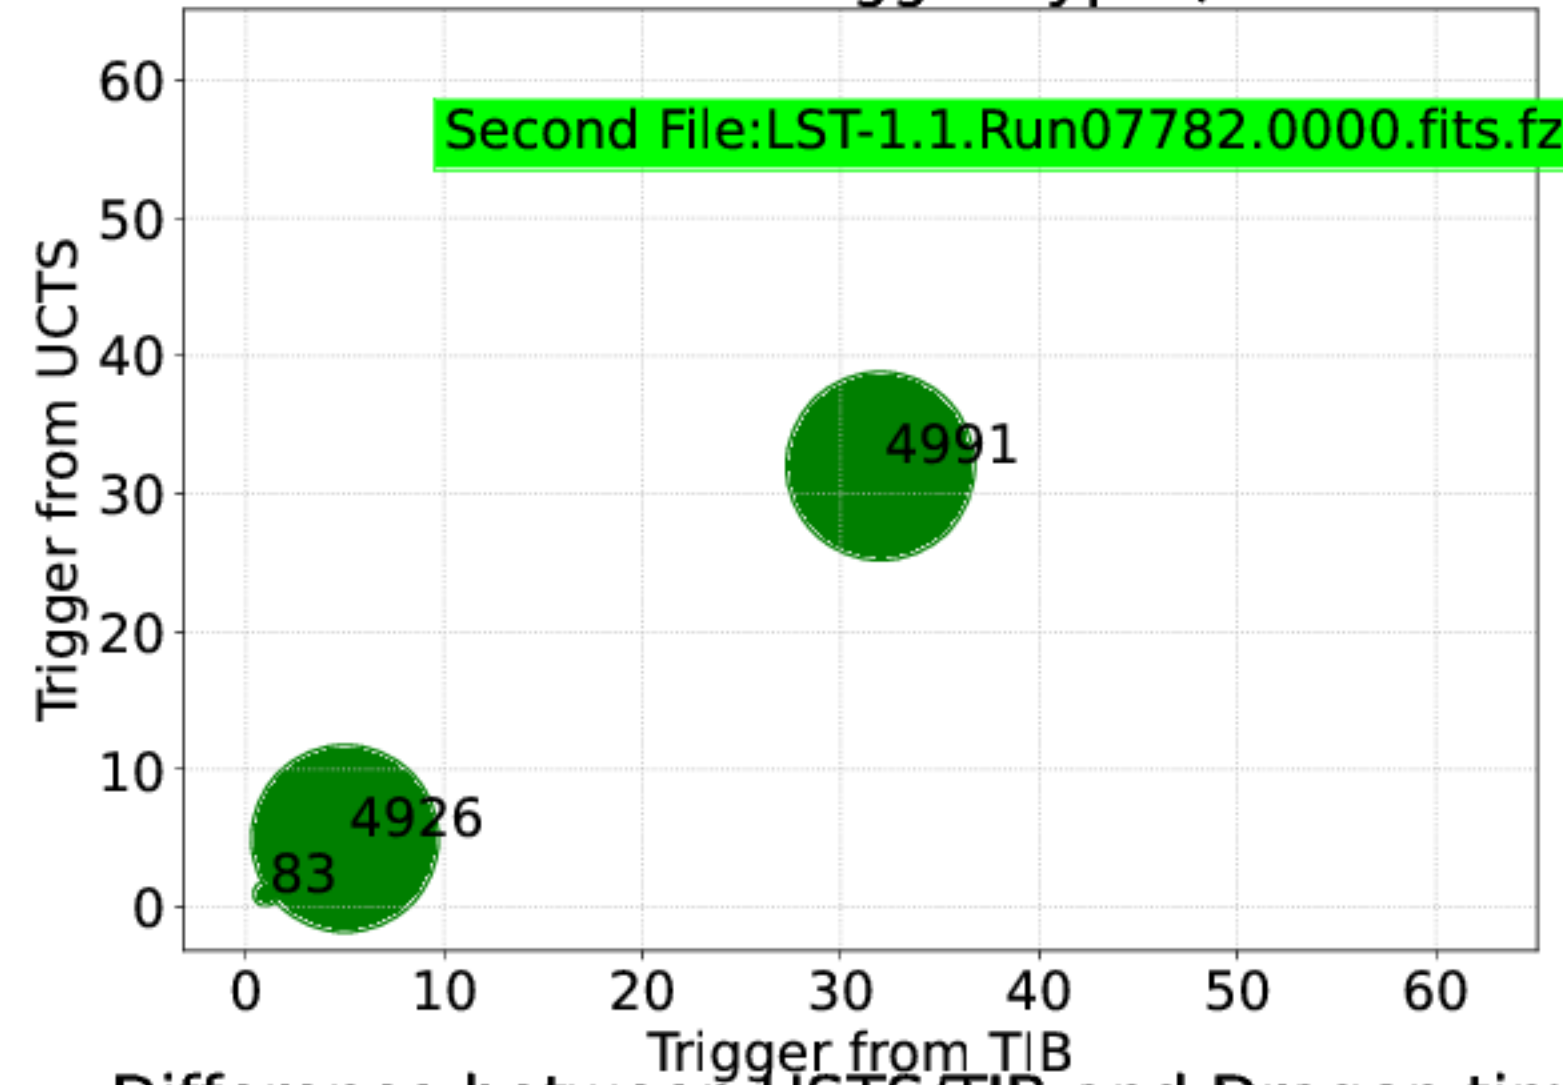

Counts for different bits

Number of Events in Trigger Type (UCTS vs TIB)

Difference between USTS/TIB and Dragon time

Difference between USTS/TIB and Dragon time

Counts for different bits

Number of Events in Trigger Type (UCTS vs TIB)