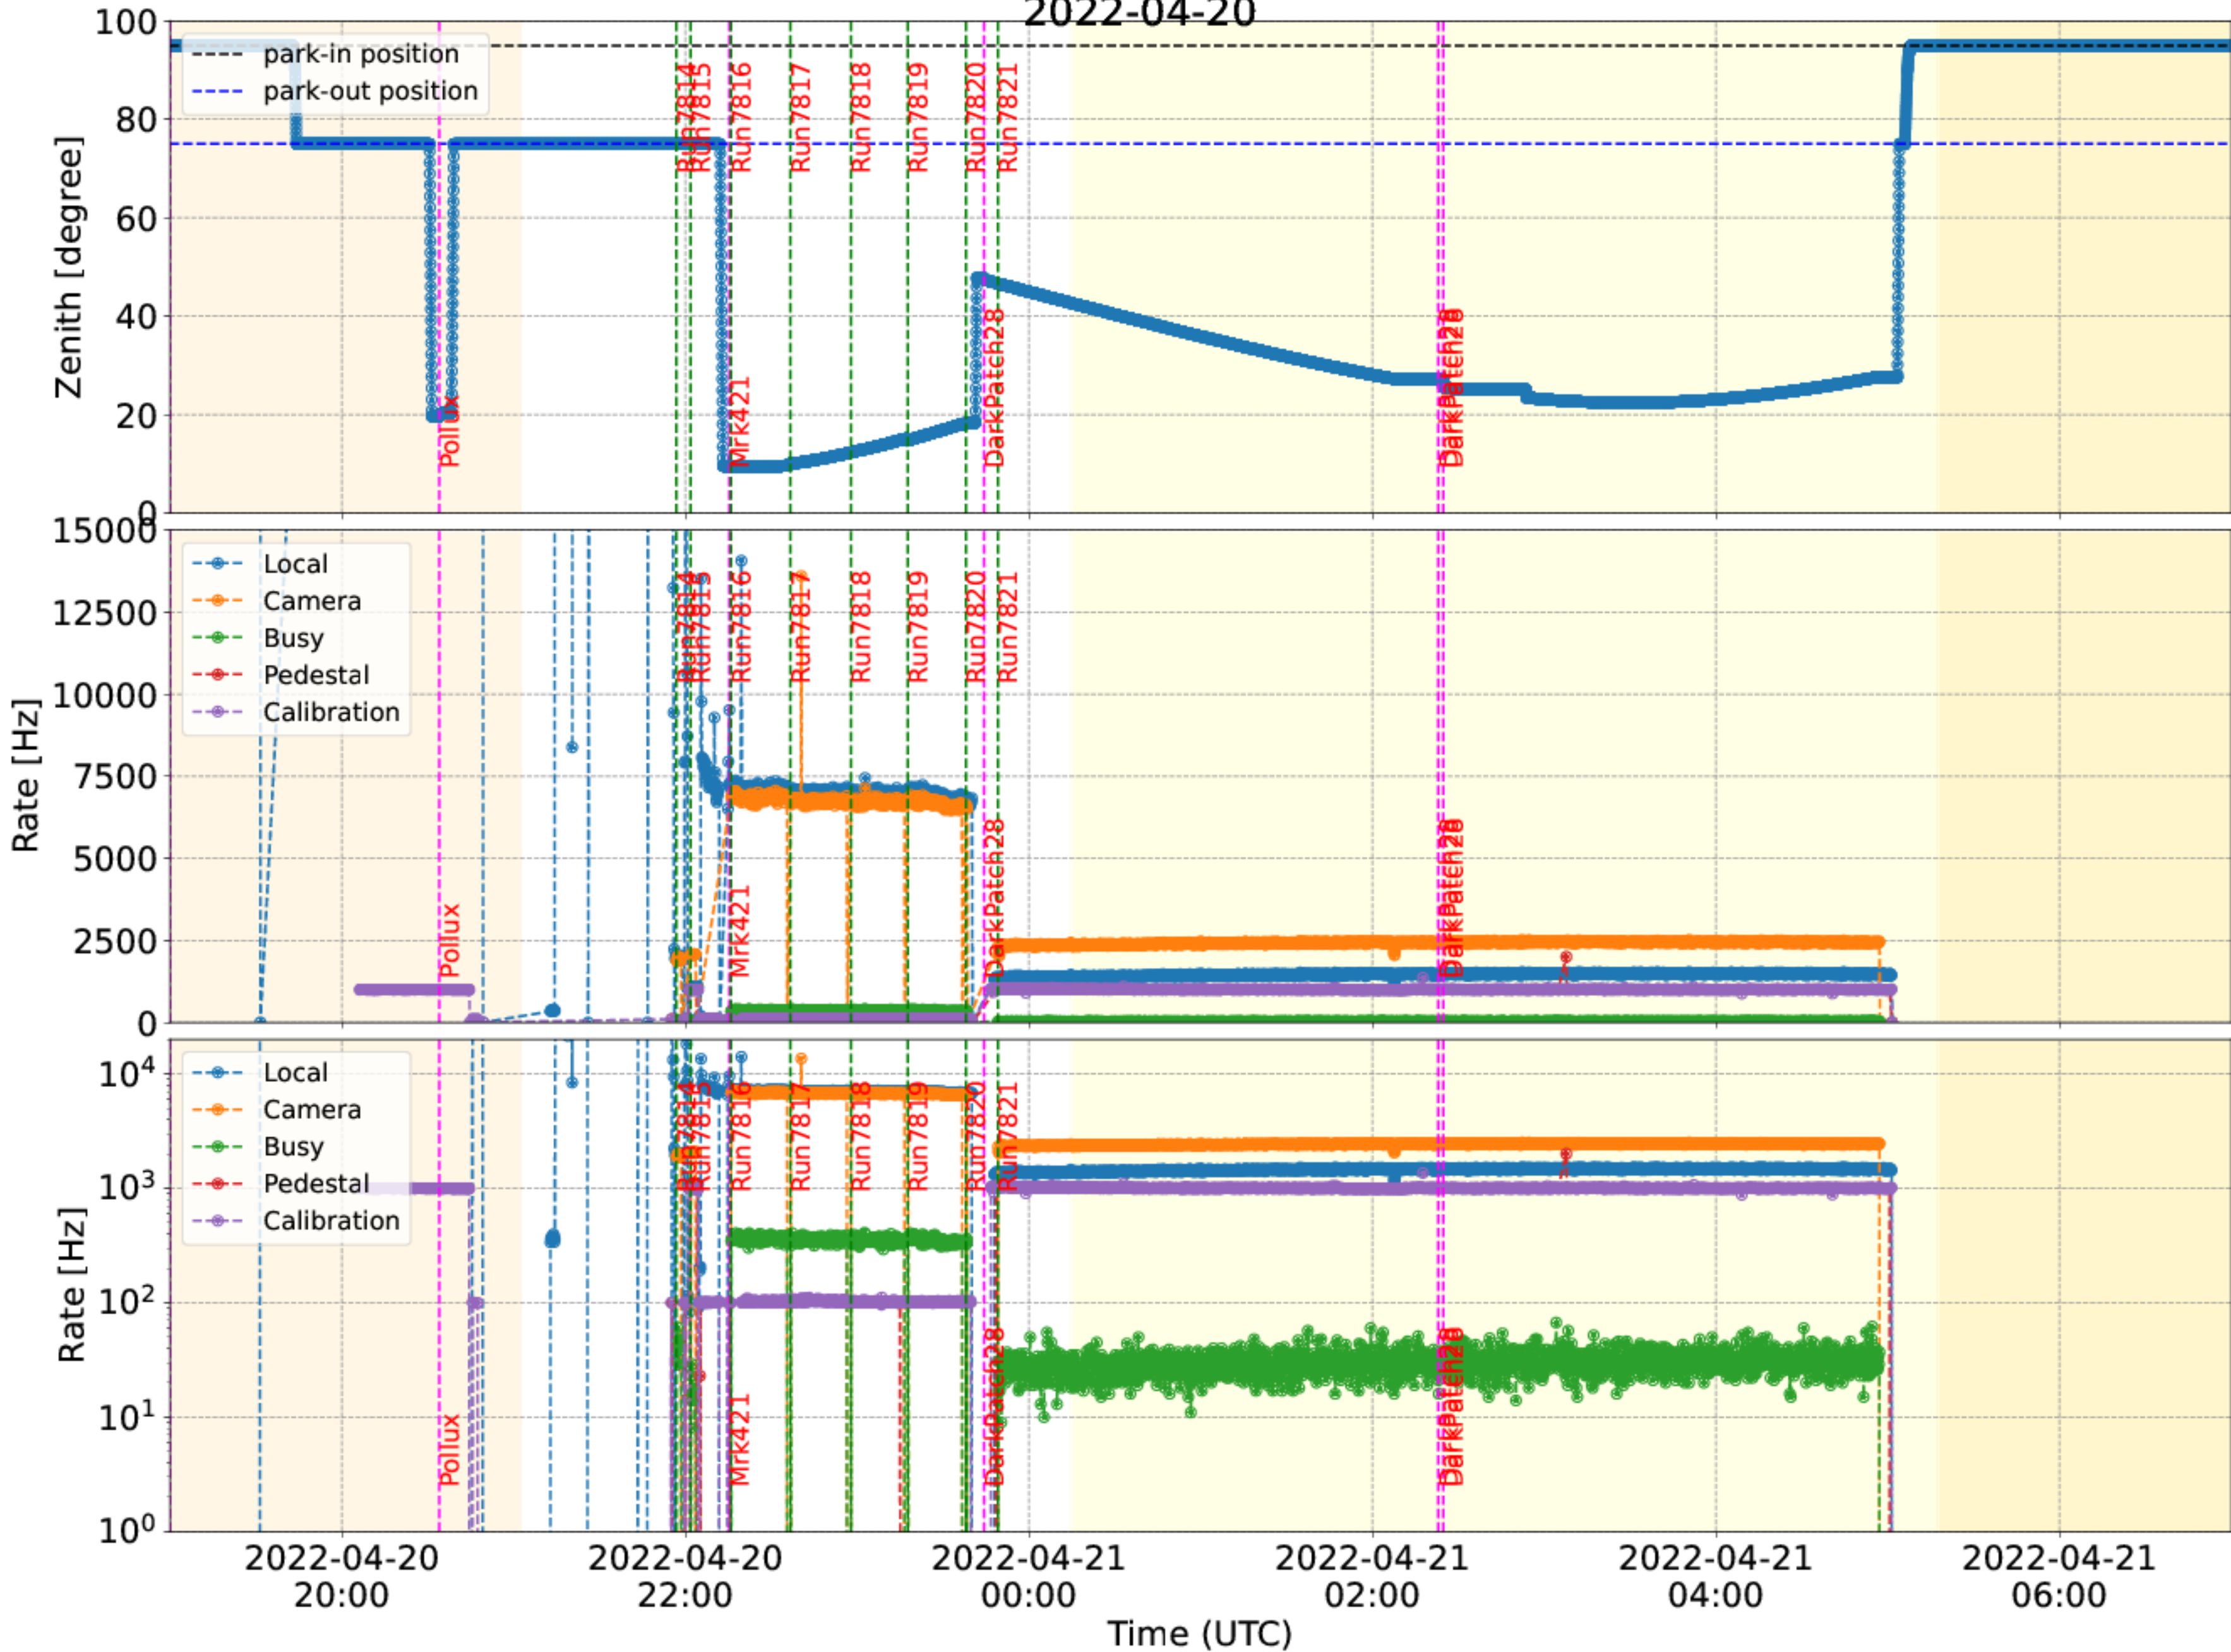

2022-04-20

2022-04-20

Calibration Box (2022-4-20)

run	start	stop	obs time [min]	type	LocalRate	PedestalRate	CalibrationRate	BUSYRate	CameraRate	wheel 1	wheel 2	mean HV	mean DC	Zd
7814	22/04/20 21:56	21:59	2.2	DRS	2037.0	0.0	0.0	0.0	0.0	5.0	2.0	18	0.09	20.0
7815	22/04/20 22:01	22:04	2.4	PED+ CAL	1070.0	999.0	993.0	0.0	0.0	5.0	2.0	1064	10.38	20.0
7816	22/04/20 22:16	22:36	20.0		7209.0	100.0	100.0	0.0	0.0	5.0	2.0	1064	5.59	20.0
7817	22/04/20 22:36	22:57	20.4		7049.0	100.0	108.0	0.0	0.0	5.0	2.0	1064	5.63	20.0
7818	22/04/20 22:57	23:17	19.2		6999.0	100.0	102.0	0.0	0.0	5.0	2.0	1064	5.8	20.0
7819	22/04/20 23:17	23:37	19.4		7074.0	100.0	103.0	0.0	0.0	5.0	2.0	1064	6.03	20.0
7820	22/04/20 23:38	23:39	1.0		6828.0	100.0	100.0	335.0	6581.0	5.0	2.0	1064	6.05	20.0

Counts for different bits

Number of Events in Trigger Type (UCTS vs TIB)

Difference between USTS/TIB and Dragon time

Difference between USTS/TIB and Dragon time

Counts for different bits

Number of Events in Trigger Type (UCTS vs TIB)

Difference between USTS/TIB and Dragon time

Difference between USTS/TIB and Dragon time

Counts for different bits

Number of Events in Trigger Type (UCTS vs TIB)

Difference between USTS/TIB and Dragon time

Difference between USTS/TIB and Dragon time

Last File: LST-1.1.Run07821.0491.fits.fz