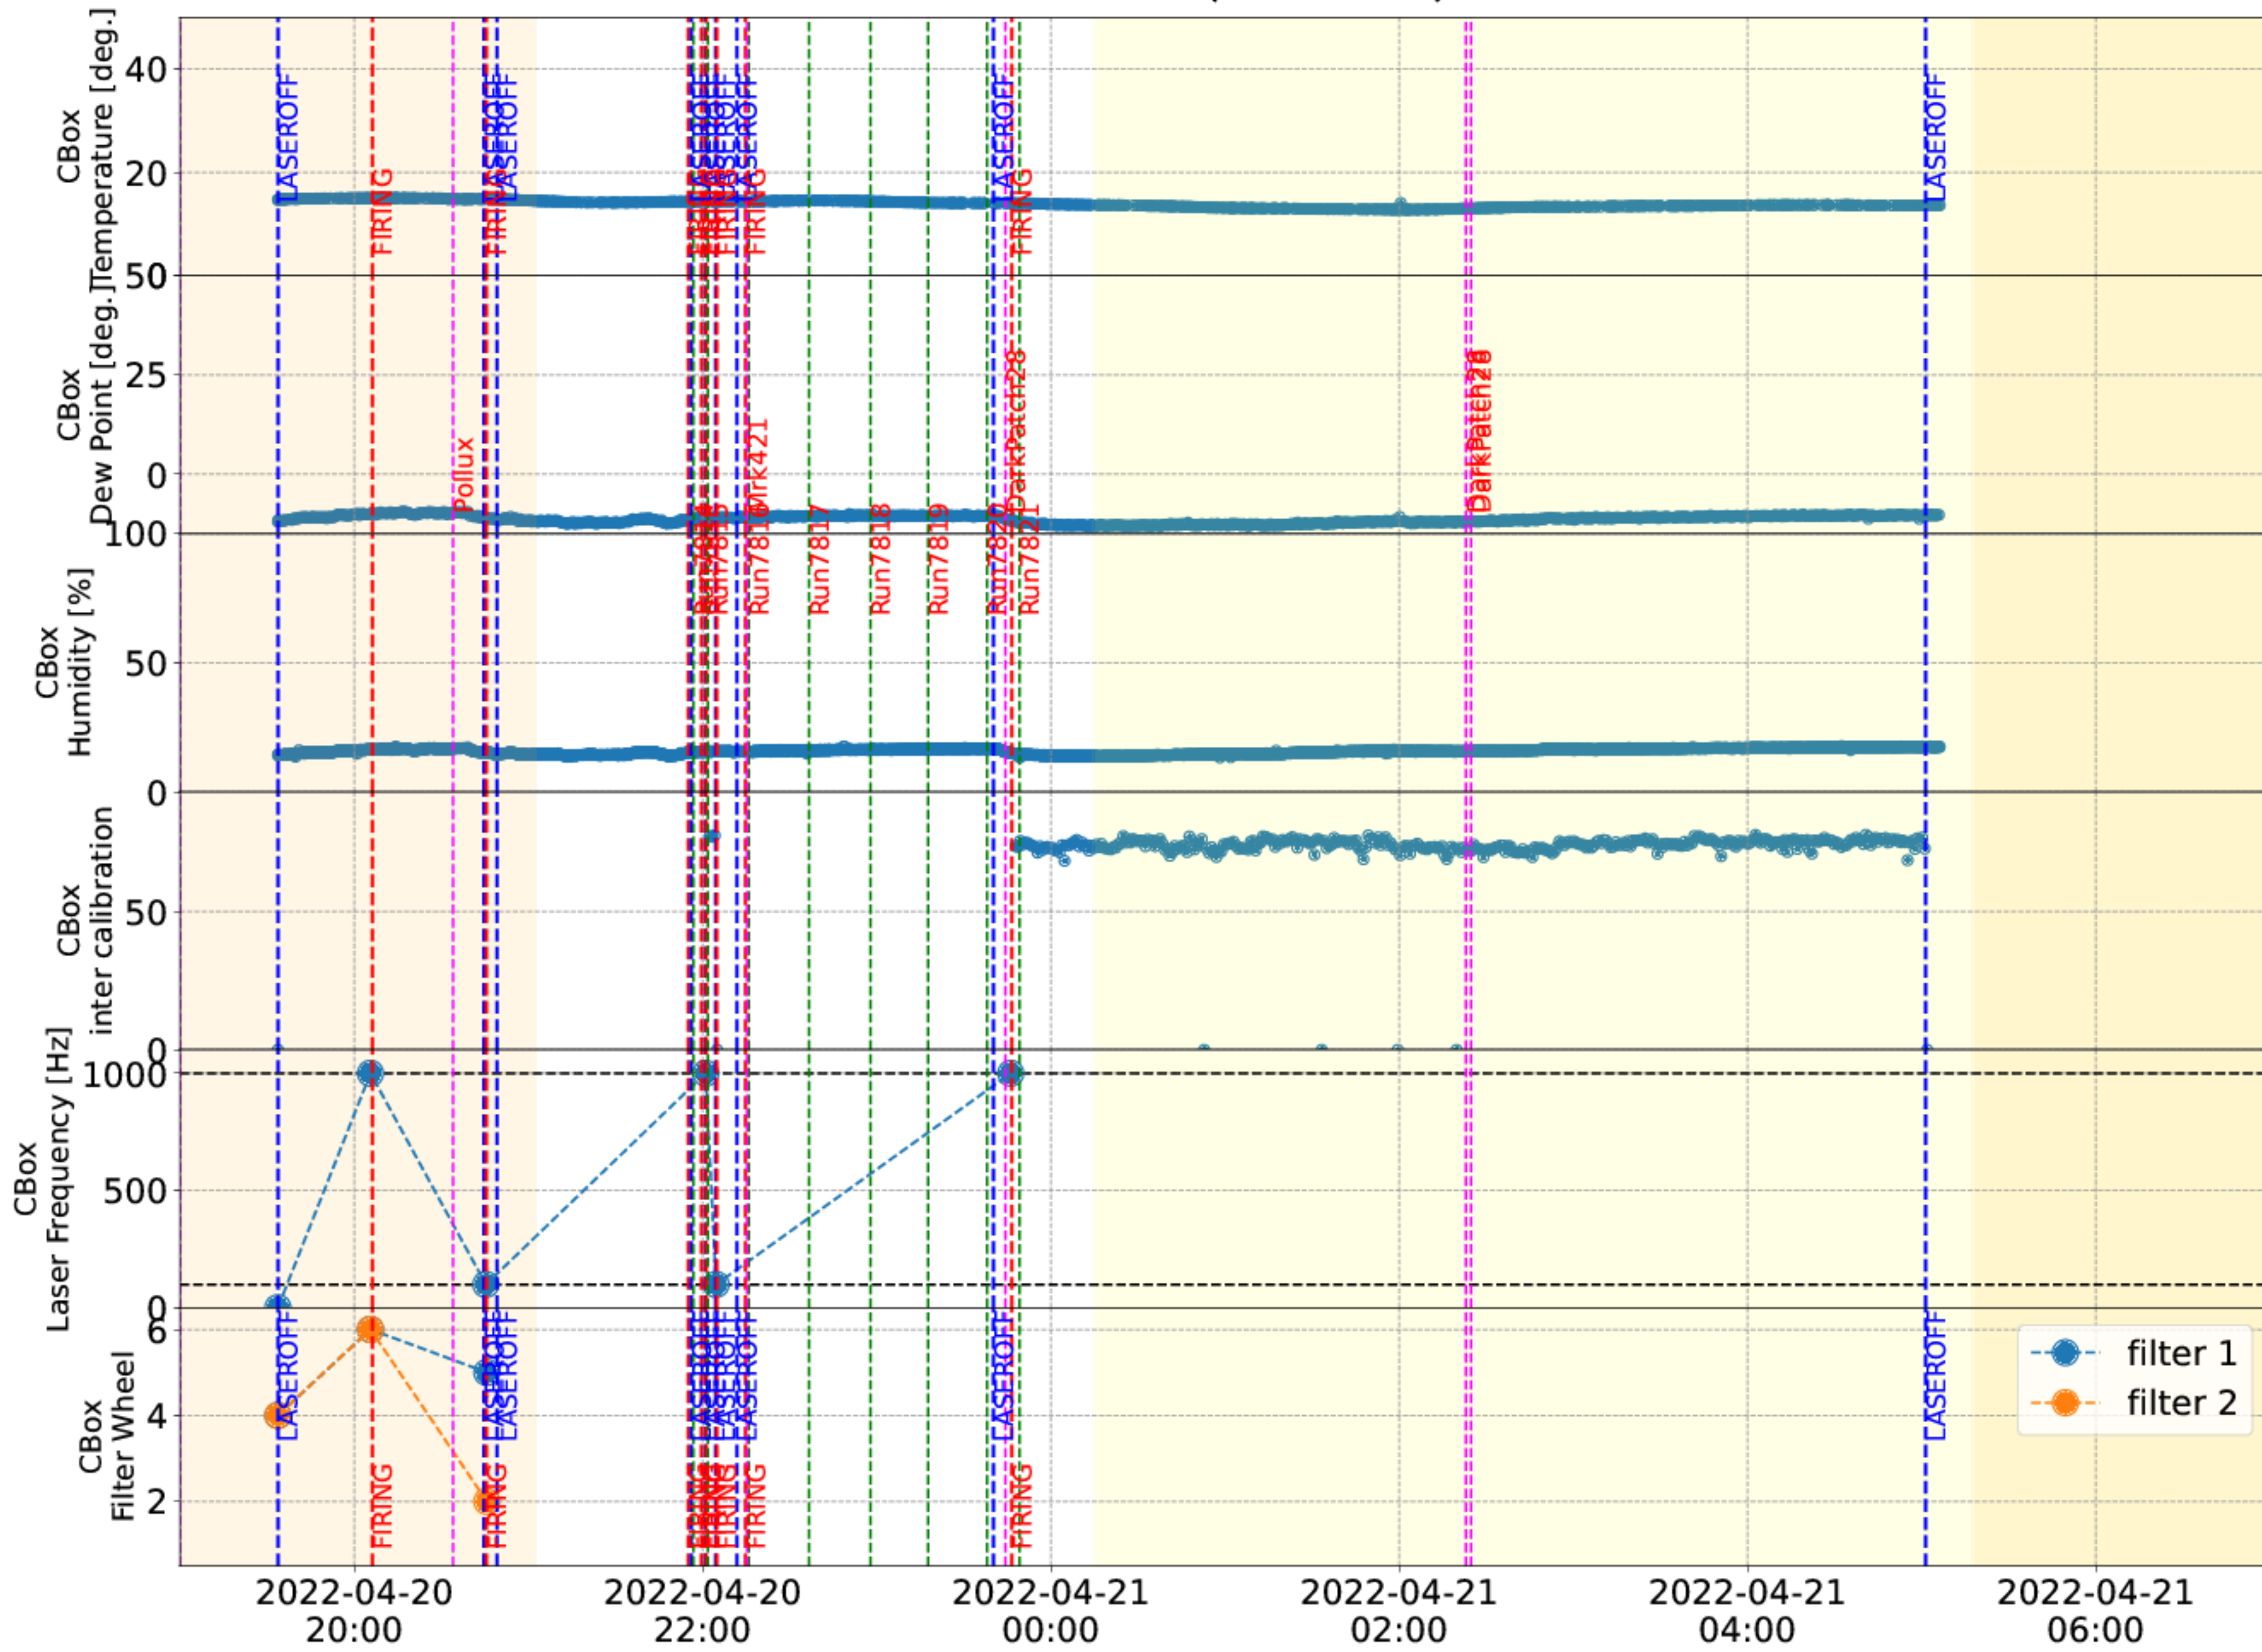

2022-04-20

2022-04-20

Calibration Box (2022-4-20)

run	start	stop	obs time [min]	type	LocalRate	PedestalRate	CalibrationRate	BUSYRate	CameraRate	wheel 1	wheel 2	mean HV	mean DC	Zd
7814	22/04/20 21:56	21:59	2.2	DRS	2037.0	0.0	0.0	0.0	0.0	5.0	2.0	18	0.09	20.0
7815	22/04/20 22:01	22:04	2.4	PED+ CAL	1070.0	999.0	993.0	0.0	0.0	5.0	2.0	1064	10.38	20.0
7816	22/04/20 22:16	22:36	20.0		7209.0	100.0	100.0	0.0	0.0	5.0	2.0	1064	5.59	20.0
7817	22/04/20 22:36	22:57	20.4		7049.0	100.0	108.0	0.0	0.0	5.0	2.0	1064	5.63	20.0
7818	22/04/20 22:57	23:17	19.2		6999.0	100.0	102.0	0.0	0.0	5.0	2.0	1064	5.8	20.0
7819	22/04/20 23:17	23:37	19.4		7074.0	100.0	103.0	0.0	0.0	5.0	2.0	1064	6.03	20.0
7820	22/04/20 23:38	23:39	1.0		6828.0	100.0	100.0	335.0	6581.0	5.0	2.0	1064	6.05	20.0

Counts for different bits

Number of Events in Trigger Type (UCTS vs TIB)

Difference between USTS/TIB and Dragon time

Difference between USTS/TIB and Dragon time

Counts for different bits

Number of Events in Trigger Type (UCTS vs TIB)

Difference between USTS/TIB and Dragon time

Difference between USTS/TIB and Dragon time

Counts for different bits

Number of Events in Trigger Type (UCTS vs TIB)

Difference between USTS/TIB and Dragon time

Difference between USTS/TIB and Dragon time

Last File: LST-1.1.Run07821.0491.fits.fz