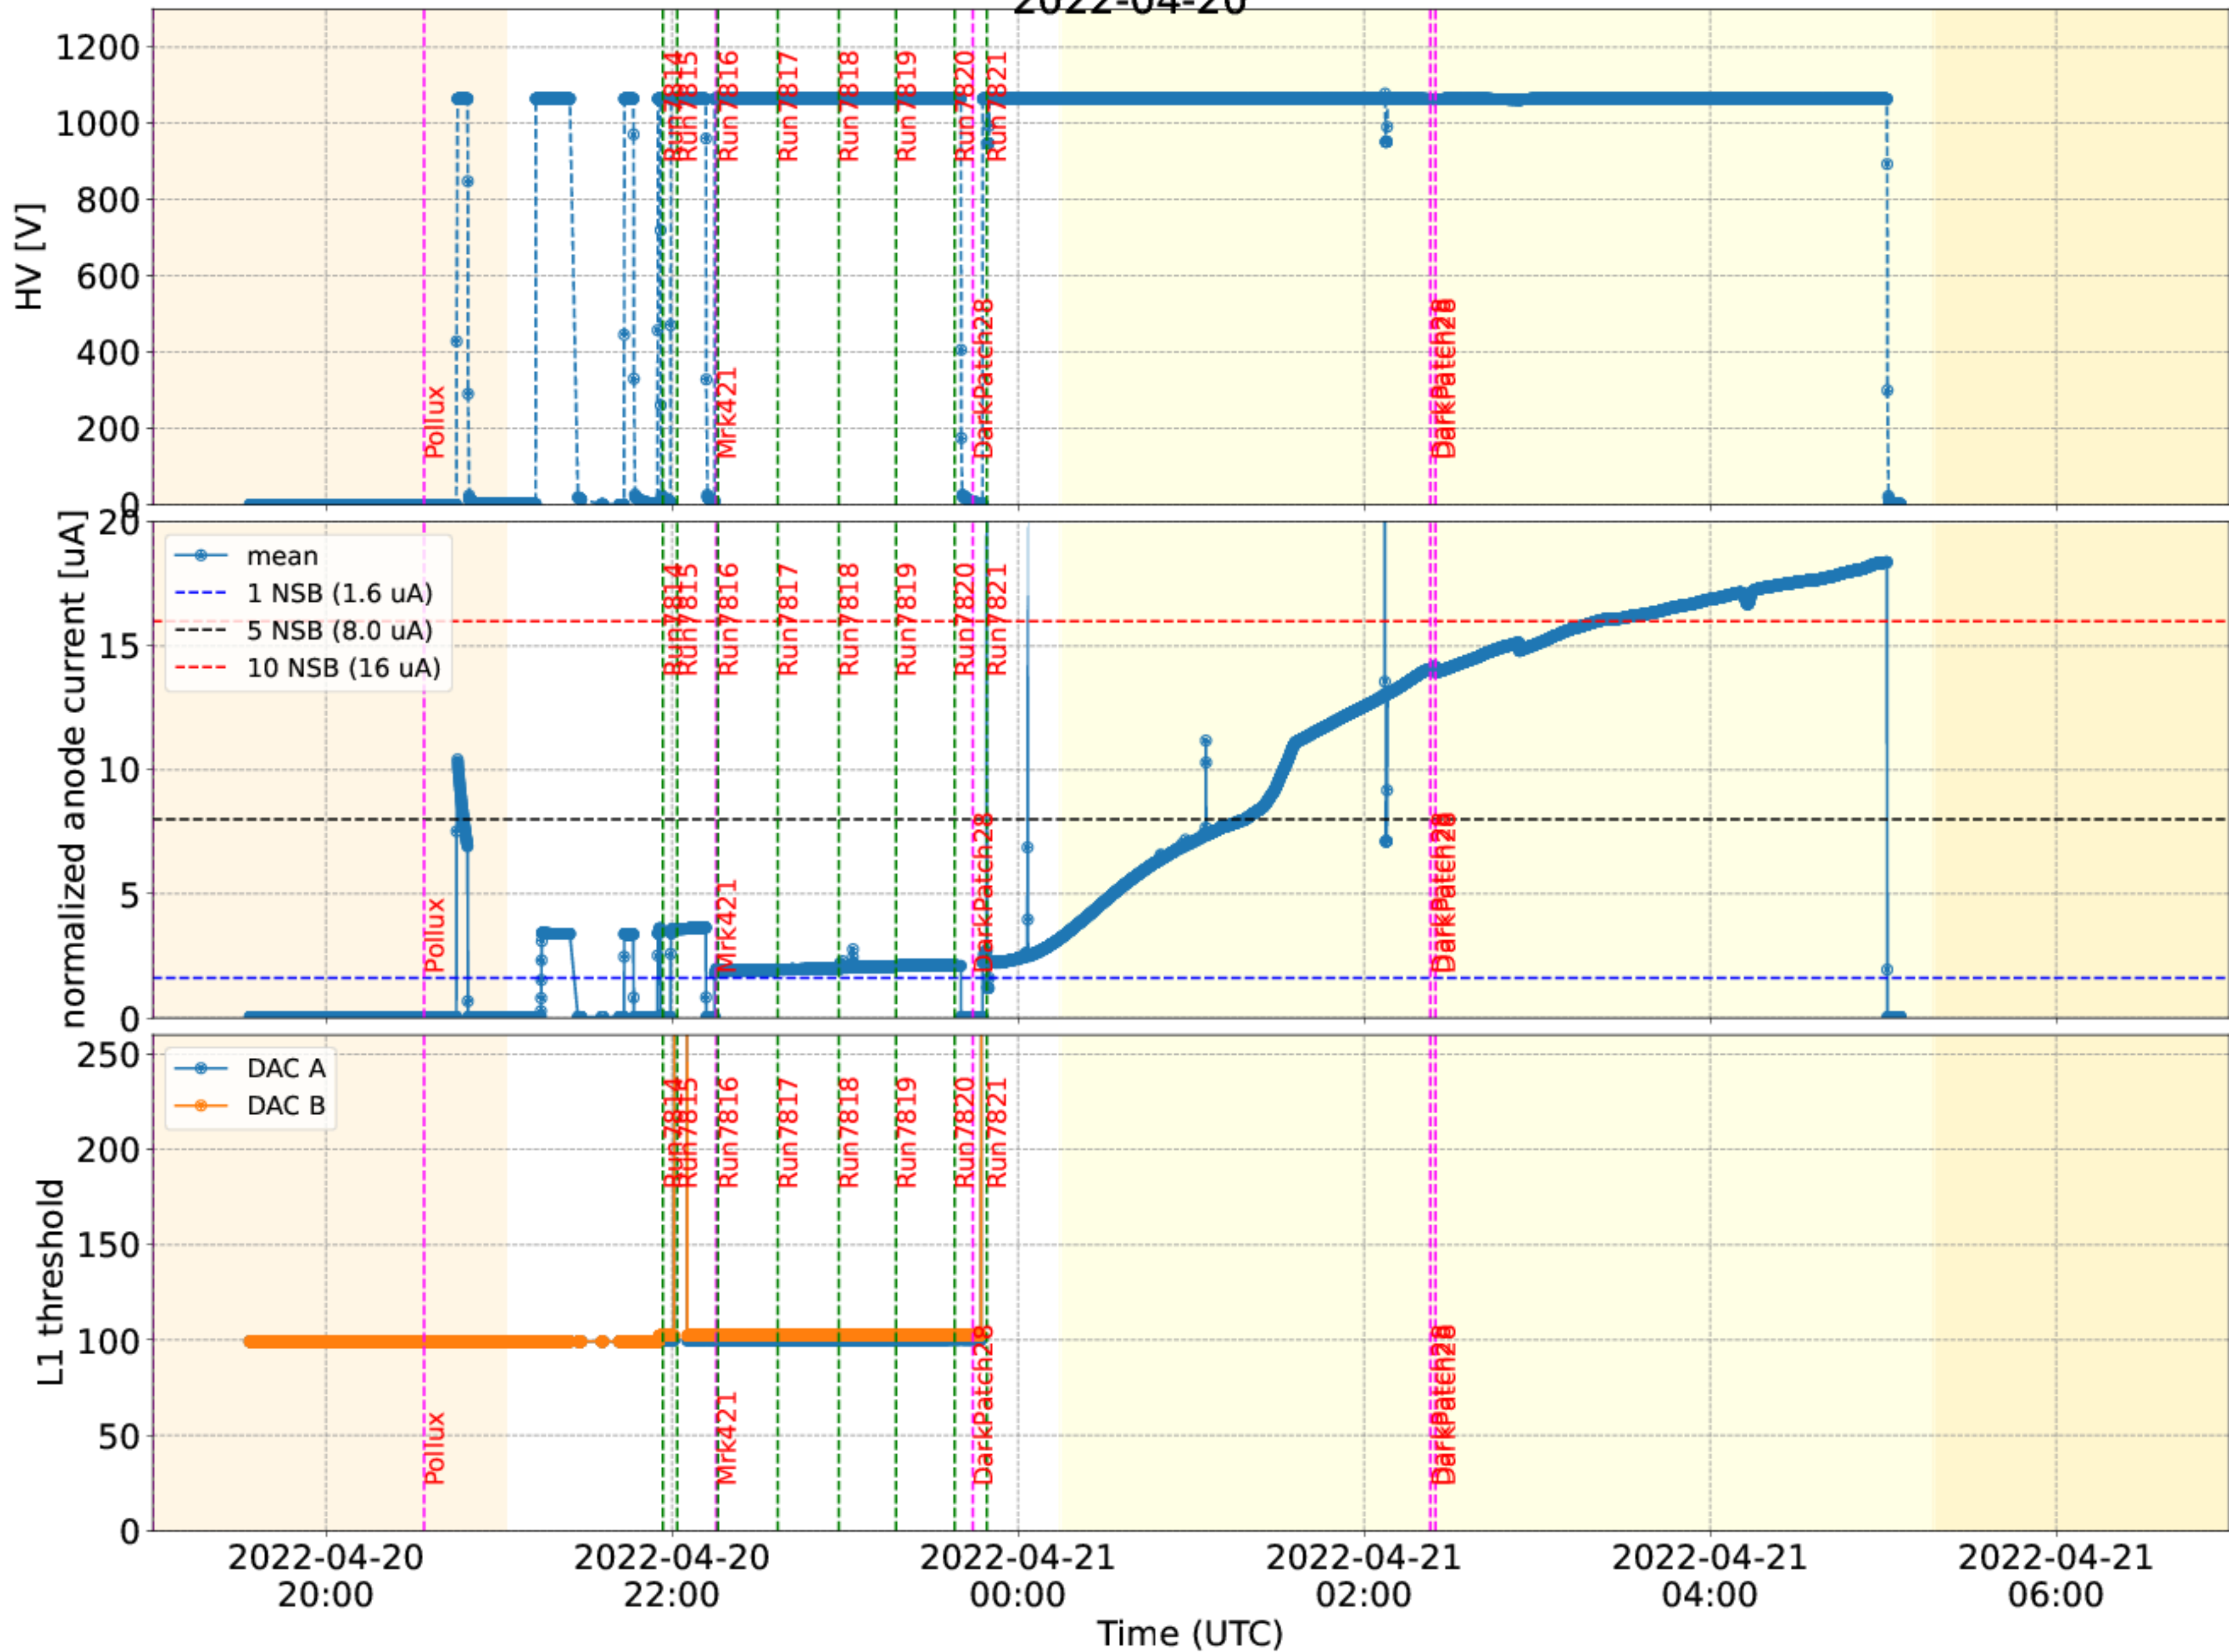

2022-04-20

2022-04-20

Calibration Box (2022-4-20)

run	start	stop	obs time [min]	type	LocalRate	PedestalRate	CalibrationRate	BUSYRate	CameraRate	wheel 1	wheel 2	mean HV	mean DC	Zd
7814	22/04/20 21:56	21:59	2.2	DRS	2037.0	0.0	0.0	0.0	0.0	5.0	2.0	18	0.09	20.0
7815	22/04/20 22:01	22:04	2.4	PED+ CAL	1070.0	999.0	993.0	0.0	0.0	5.0	2.0	1064	10.38	20.0
7816	22/04/20 22:16	22:36	20.0		7209.0	100.0	100.0	0.0	0.0	5.0	2.0	1064	5.59	20.0
7817	22/04/20 22:36	22:57	20.4		7049.0	100.0	108.0	0.0	0.0	5.0	2.0	1064	5.63	20.0
7818	22/04/20 22:57	23:17	19.2		6999.0	100.0	102.0	0.0	0.0	5.0	2.0	1064	5.8	20.0
7819	22/04/20 23:17	23:37	19.4		7074.0	100.0	103.0	0.0	0.0	5.0	2.0	1064	6.03	20.0
7820	22/04/20 23:38	23:39	1.0		6828.0	100.0	100.0	335.0	6581.0	5.0	2.0	1064	6.05	20.0

Counts for different bits

Number of Events in Trigger Type (UCTS vs TIB)

Difference between USTS/TIB and Dragon time

Difference between USTS/TIB and Dragon time

Counts for different bits

Number of Events in Trigger Type (UCTS vs TIB)

Difference between USTS/TIB and Dragon time

Difference between USTS/TIB and Dragon time

Counts for different bits

Number of Events in Trigger Type (UCTS vs TIB)

Difference between USTS/TIB and Dragon time

Difference between USTS/TIB and Dragon time

Last File: LST-1.1.Run07821.0491.fits.fz