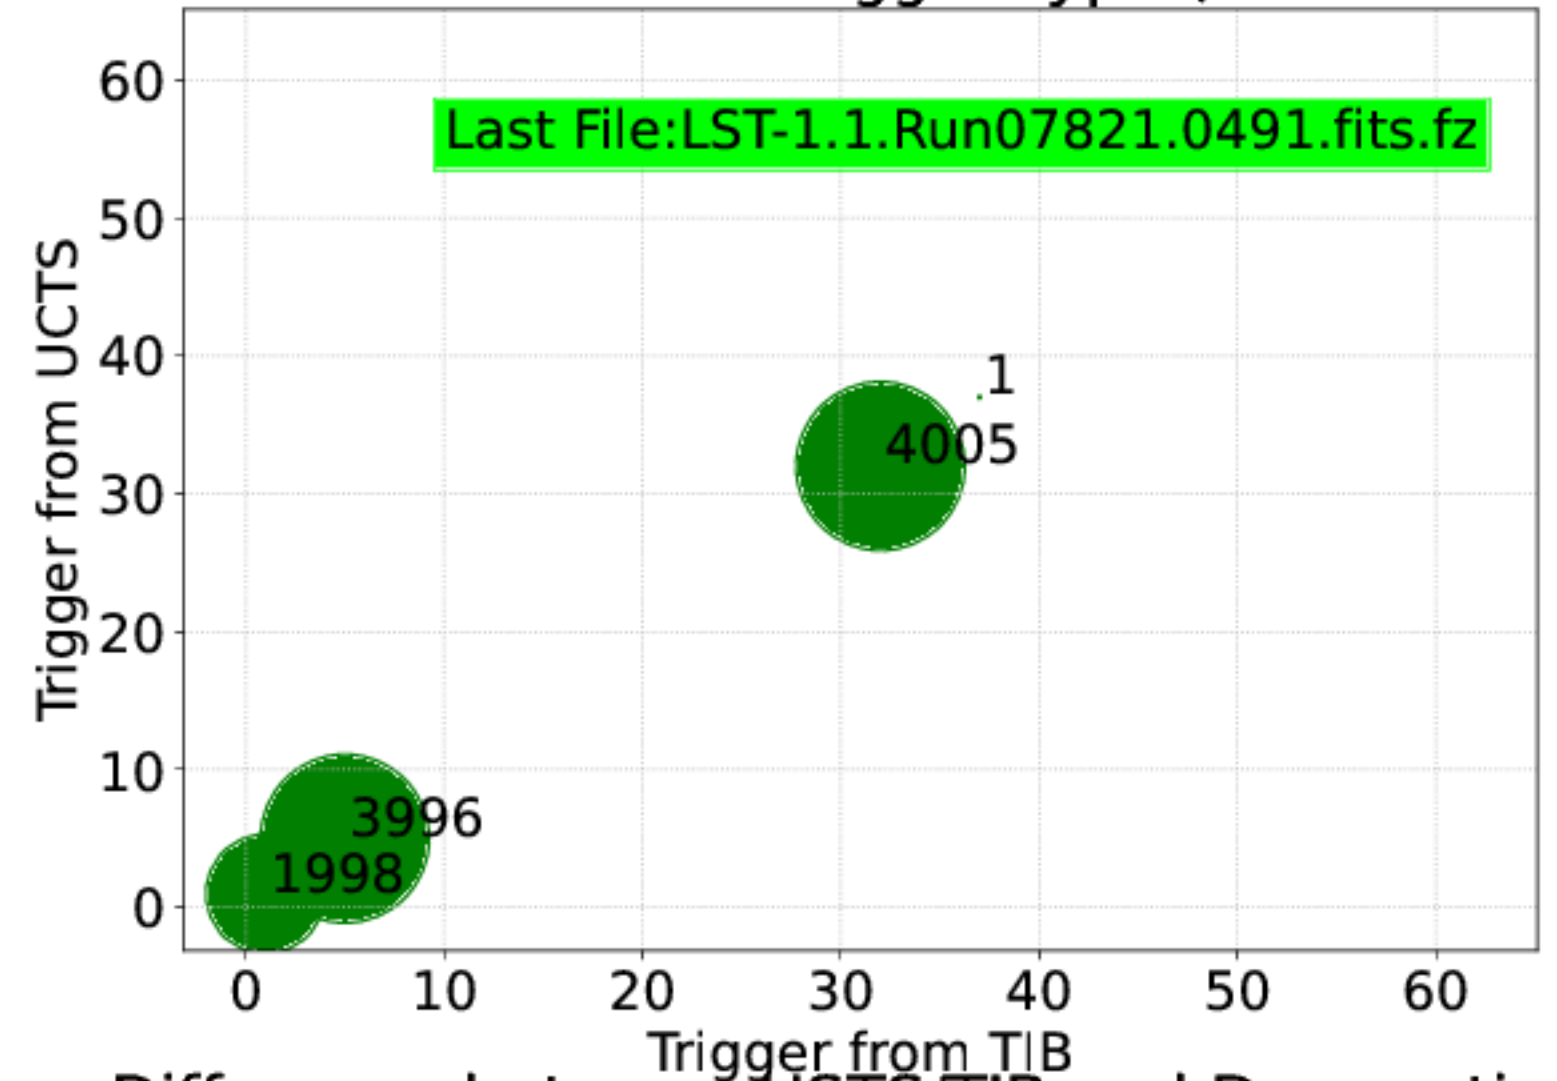

Difference between USTS/TIB and Dragon time

Difference between USTS/TIB and Dragon time

Counts for different bits

Number of Events in Trigger Type (UCTS vs TIB)

Difference between USTS/TIB and Dragon time

Difference between USTS/TIB and Dragon time

Last File: LST-1.1.Run07821.0491.fits.fz