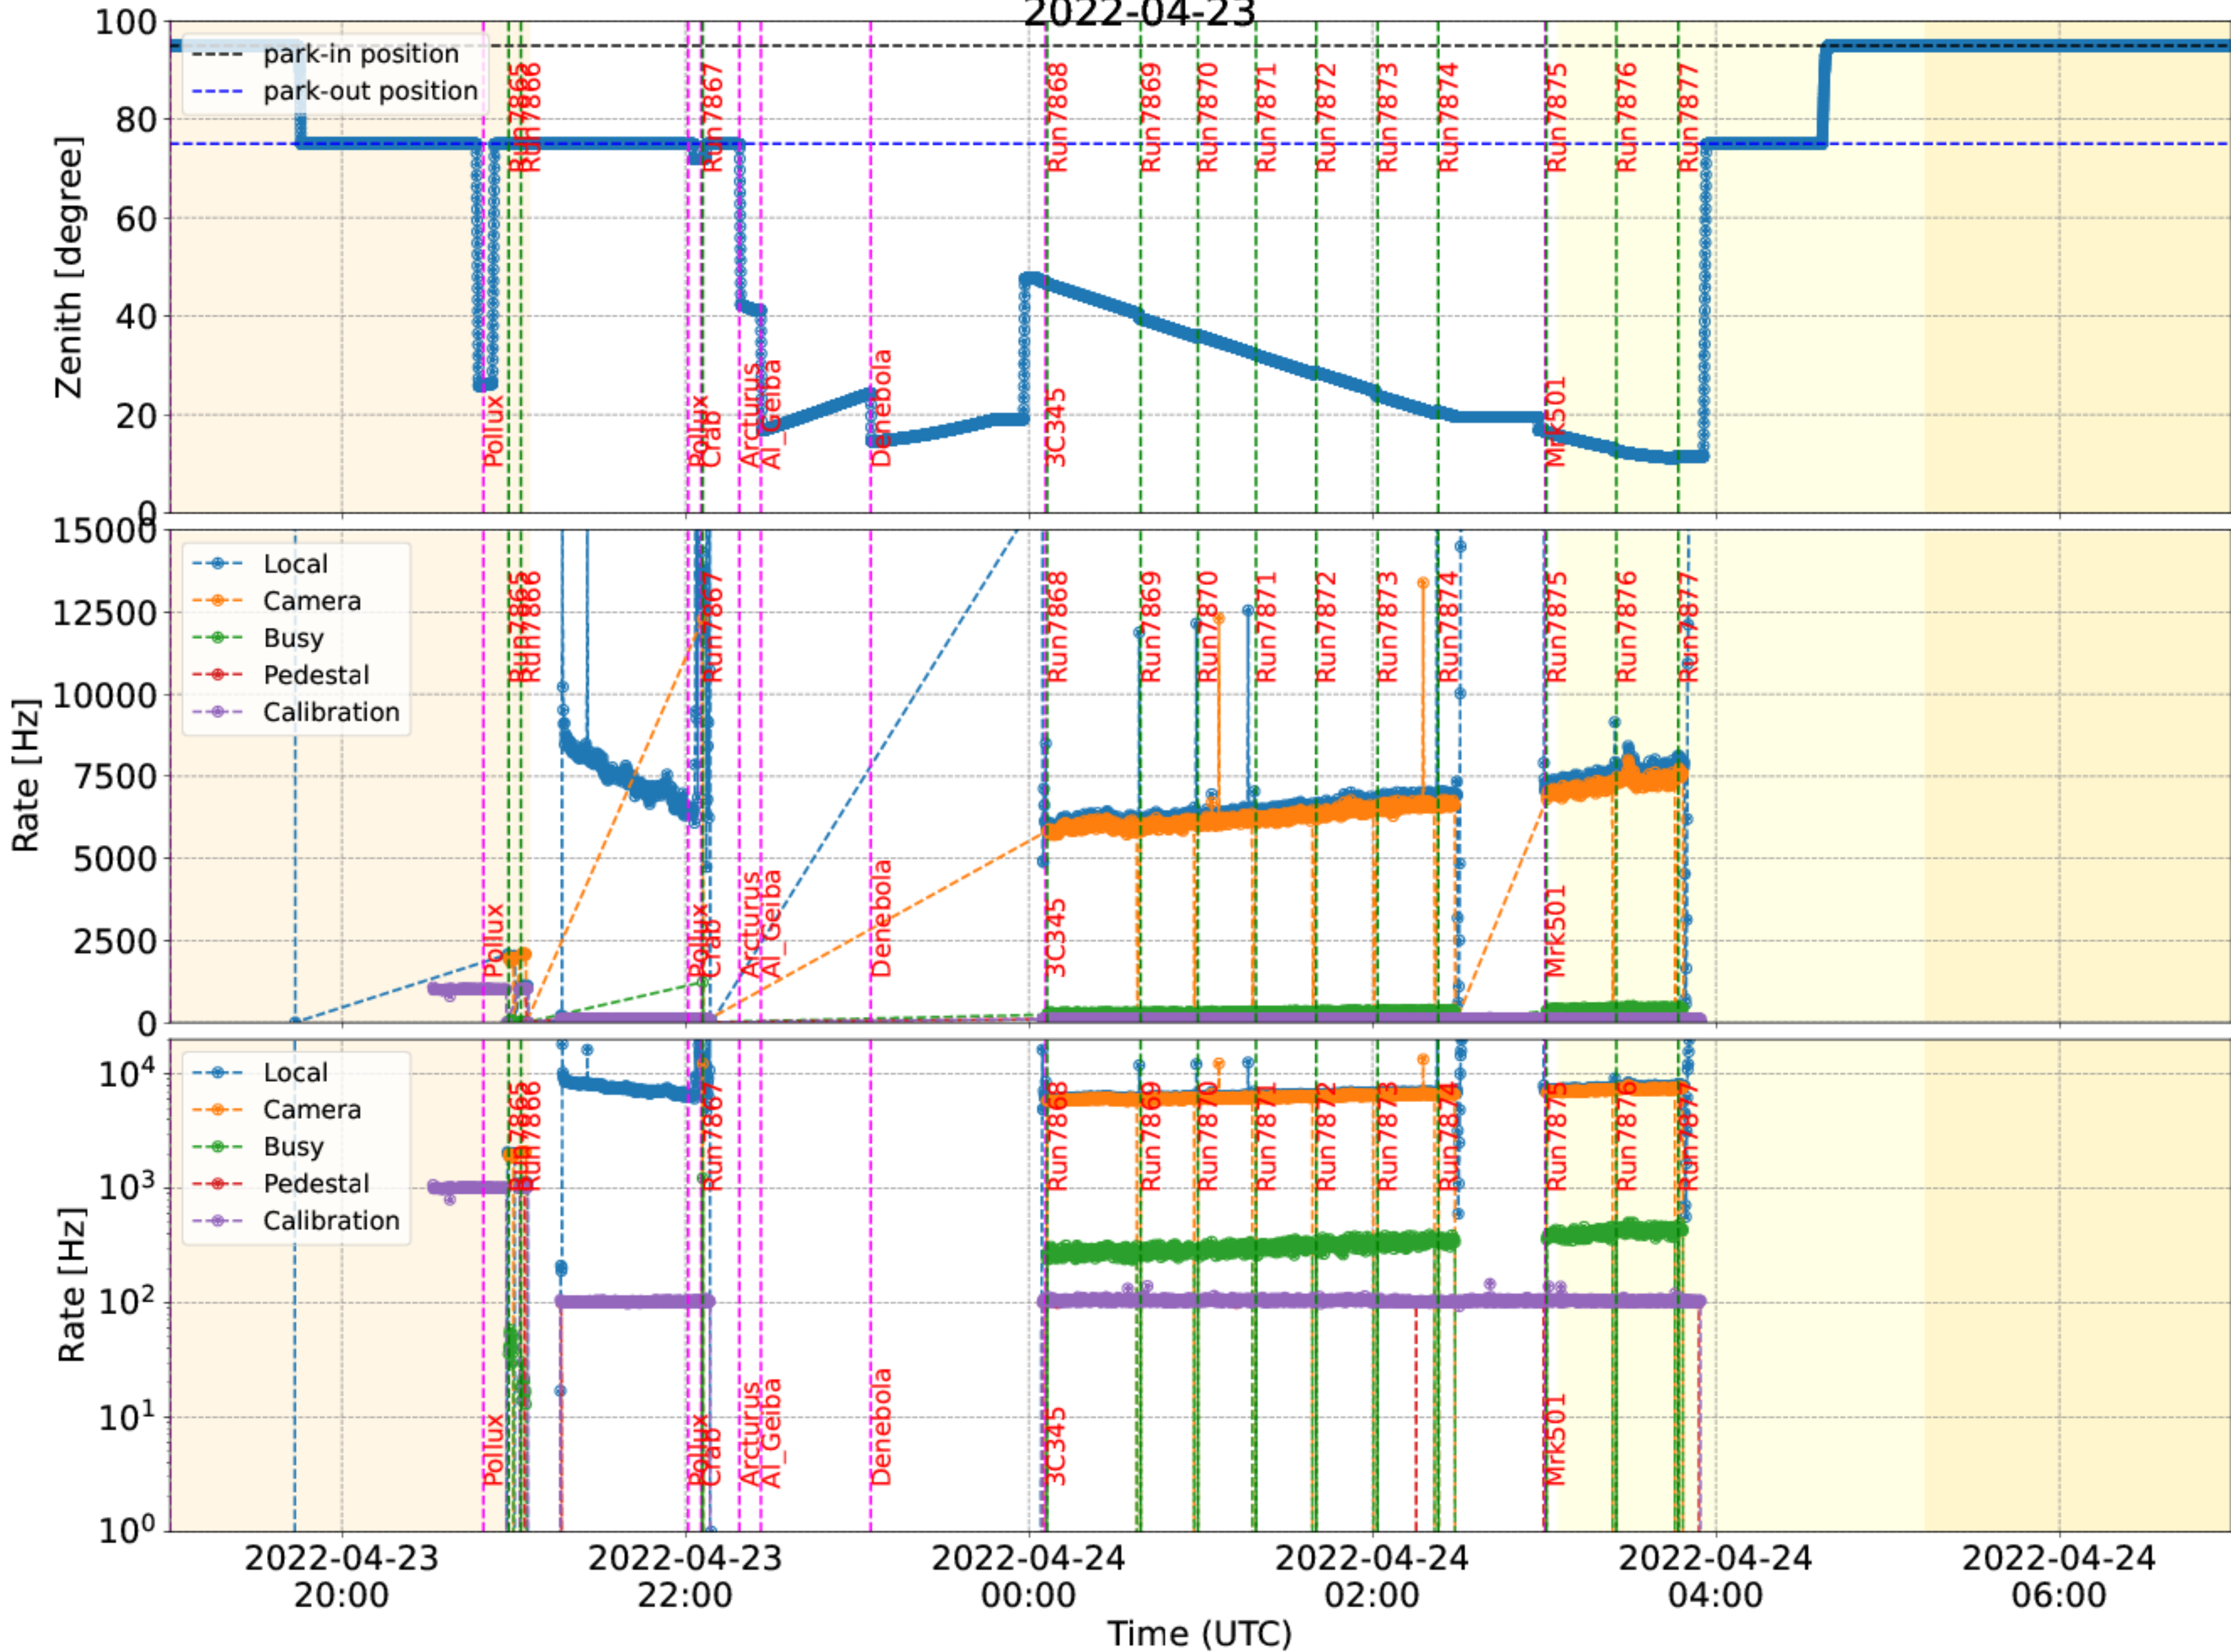

2022-04-23

2022-04-23

Calibration Box (2022-4-23)

run	start	stop	obs time [min]	type	LocalRate	PedestalRate	CalibrationRate	BUSYRate	CameraRate	wheel 1	wheel 2	mean HV	mean DC	Zd
7865	22/04/23 20:58	21:00	2.2	DRS	2001.0	0.0	0.0	36.0	1965.0	6.0	6.0	0	0.09	-1.0
7866	22/04/23 21:02	21:04	2.4	PED+CAL	1103.0	1000.0	1020.0	0.0	0.0	5.0	2.0	1064	11.34	-1.0
7867	22/04/23 22:06	22:06	0.6		13460.0	100.0	101.0	1226.0	12292.0	5.0	2.0	1063	13.79	-1.0
7868	22/04/24 00:06	00:38	31.9		5985.0	100.0	104.0	238.0	5835.0	5.0	2.0	1063	6.85	-1.0
7869	22/04/24 00:39	00:58	19.2		5999.0	100.0	105.0	280.0	5812.0	5.0	2.0	1063	6.62	-1.0
7870	22/04/24 00:59	01:18	19.5		6152.0	100.0	107.0	275.0	5964.0	5.0	2.0	1064	6.33	-1.0
7871	22/04/24 01:19	01:39	20.2		6496.0	100.0	105.0	0.0	0.0	5.0	2.0	1064	6.1	-1.0
7872	22/04/24 01:40	02:01	20.7		6535.0	100.0	106.0	0.0	0.0	5.0	2.0	1064	5.8	-1.0
7873	22/04/24 02:01	02:22	20.5		6765.0	100.0	101.0	0.0	0.0	5.0	2.0	1064	5.65	-1.0
7874	22/04/24 02:23	02:29	6.4		7037.0	100.0	101.0	0.0	0.0	5.0	2.0	1064	5.5	-1.0
7875	22/04/24 03:00	03:24	23.6		7305.0	100.0	104.0	0.0	0.0	5.0	2.0	1064	5.73	-1.0
7876	22/04/24 03:25	03:46	20.8		7592.0	100.0	102.0	0.0	0.0	5.0	2.0	1064	7.19	-1.0

Counts for different bits

Number of Events in Trigger Type (UCTS vs TIB)

Difference between USTS/TIB and Dragon time

Difference between USTS/TIB and Dragon time

Counts for different bits

Number of Events in Trigger Type (UCTS vs TIB)

Difference between USTS/TIB and Dragon time

Difference between USTS/TIB and Dragon time

Counts for different bits

Number of Events in Trigger Type (UCTS vs TIB)

Difference between USTS/TIB and Dragon time

Difference between USTS/TIB and Dragon time

Counts for different bits

Number of Events in Trigger Type (UCTS vs TIB)

Difference between USTS/TIB and Dragon time

Difference between USTS/TIB and Dragon time