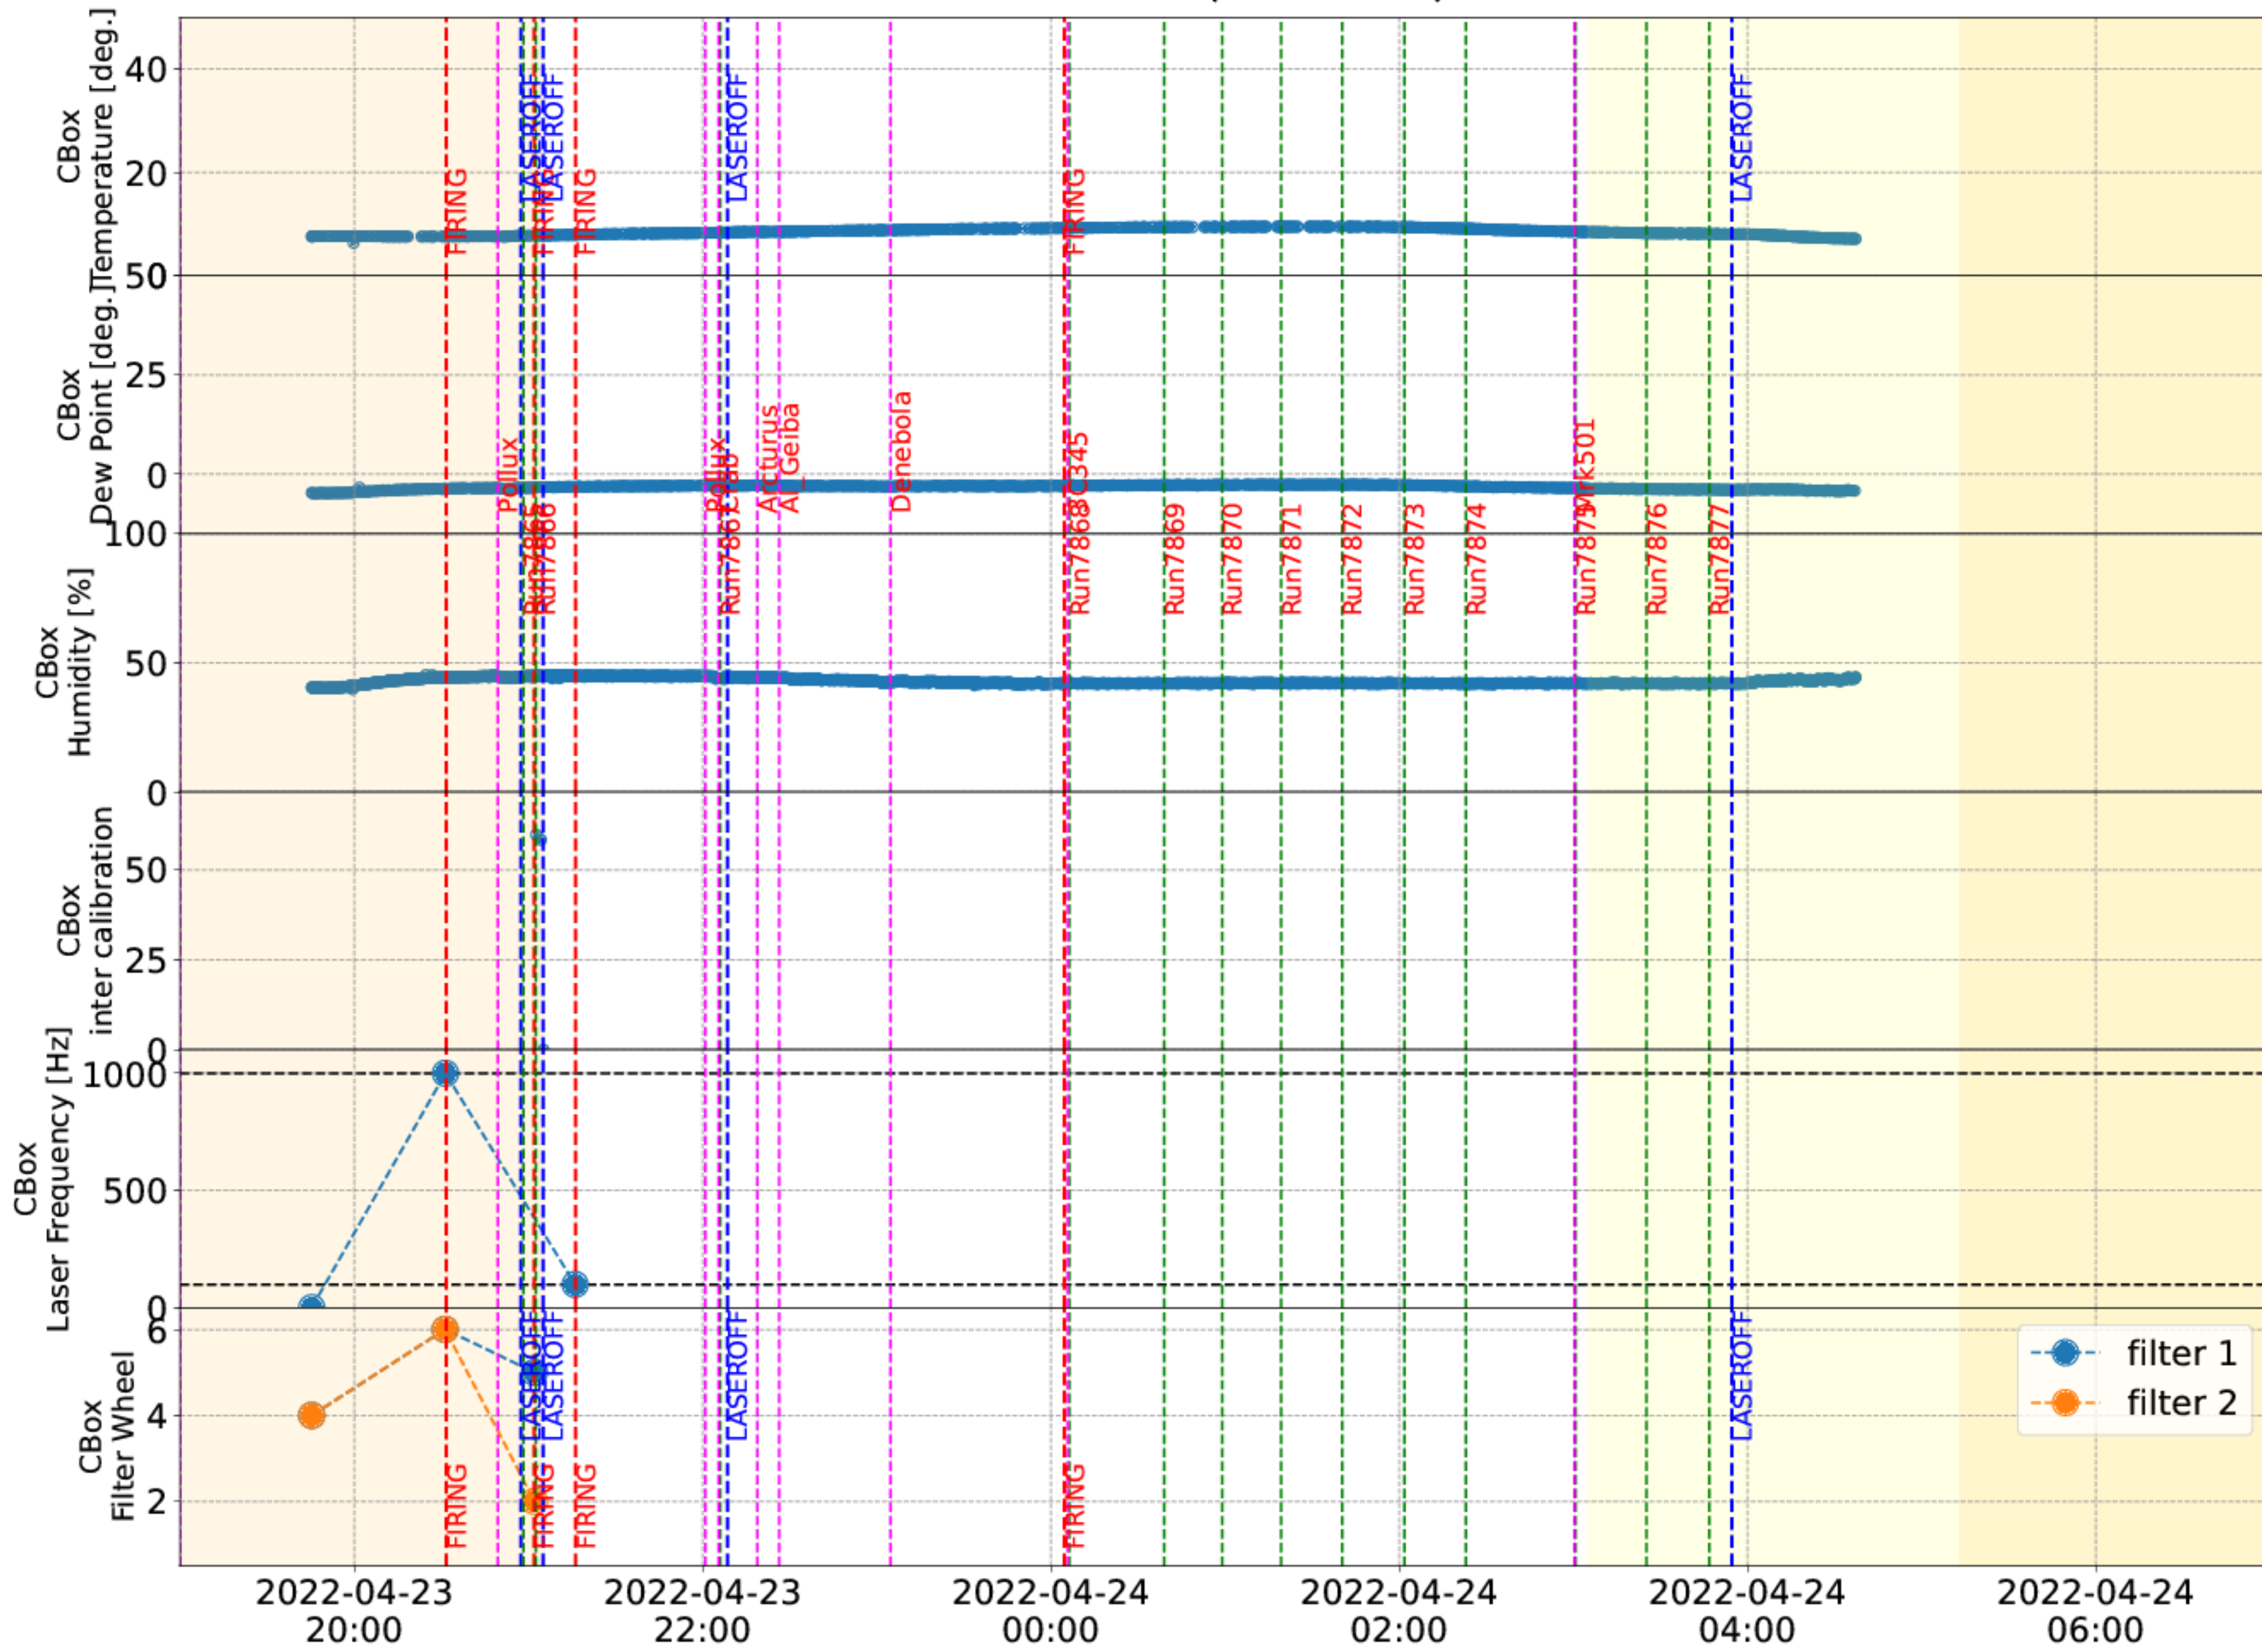

2022-04-23

2022-04-23

Calibration Box (2022-4-23)

run	start	stop	obs time [min]	type	LocalRate	PedestalRate	CalibrationRate	BUSYRate	CameraRate	wheel 1	wheel 2	mean HV	mean DC	Zd
7865	22/04/23 20:58	21:00	2.2	DRS	2001.0	0.0	0.0	36.0	1965.0	6.0	6.0	0	0.09	-1.0
7866	22/04/23 21:02	21:04	2.4	PED+CAL	1103.0	1000.0	1020.0	0.0	0.0	5.0	2.0	1064	11.34	-1.0
7867	22/04/23 22:06	22:06	0.6		13460.0	100.0	101.0	1226.0	12292.0	5.0	2.0	1063	13.79	-1.0
7868	22/04/24 00:06	00:38	31.9		5985.0	100.0	104.0	238.0	5835.0	5.0	2.0	1063	6.85	-1.0
7869	22/04/24 00:39	00:58	19.2		5999.0	100.0	105.0	280.0	5812.0	5.0	2.0	1063	6.62	-1.0
7870	22/04/24 00:59	01:18	19.5		6152.0	100.0	107.0	275.0	5964.0	5.0	2.0	1064	6.33	-1.0
7871	22/04/24 01:19	01:39	20.2		6496.0	100.0	105.0	0.0	0.0	5.0	2.0	1064	6.1	-1.0
7872	22/04/24 01:40	02:01	20.7		6535.0	100.0	106.0	0.0	0.0	5.0	2.0	1064	5.8	-1.0
7873	22/04/24 02:01	02:22	20.5		6765.0	100.0	101.0	0.0	0.0	5.0	2.0	1064	5.65	-1.0
7874	22/04/24 02:23	02:29	6.4		7037.0	100.0	101.0	0.0	0.0	5.0	2.0	1064	5.5	-1.0
7875	22/04/24 03:00	03:24	23.6		7305.0	100.0	104.0	0.0	0.0	5.0	2.0	1064	5.73	-1.0
7876	22/04/24 03:25	03:46	20.8		7592.0	100.0	102.0	0.0	0.0	5.0	2.0	1064	7.19	-1.0

Counts for different bits

Number of Events in Trigger Type (UCTS vs TIB)

Difference between USTS/TIB and Dragon time

Difference between USTS/TIB and Dragon time

Counts for different bits

Number of Events in Trigger Type (UCTS vs TIB)

Difference between USTS/TIB and Dragon time

Difference between USTS/TIB and Dragon time

Counts for different bits

Number of Events in Trigger Type (UCTS vs TIB)

Difference between USTS/TIB and Dragon time

Difference between USTS/TIB and Dragon time

Counts for different bits

Number of Events in Trigger Type (UCTS vs TIB)

Difference between USTS/TIB and Dragon time

Difference between USTS/TIB and Dragon time