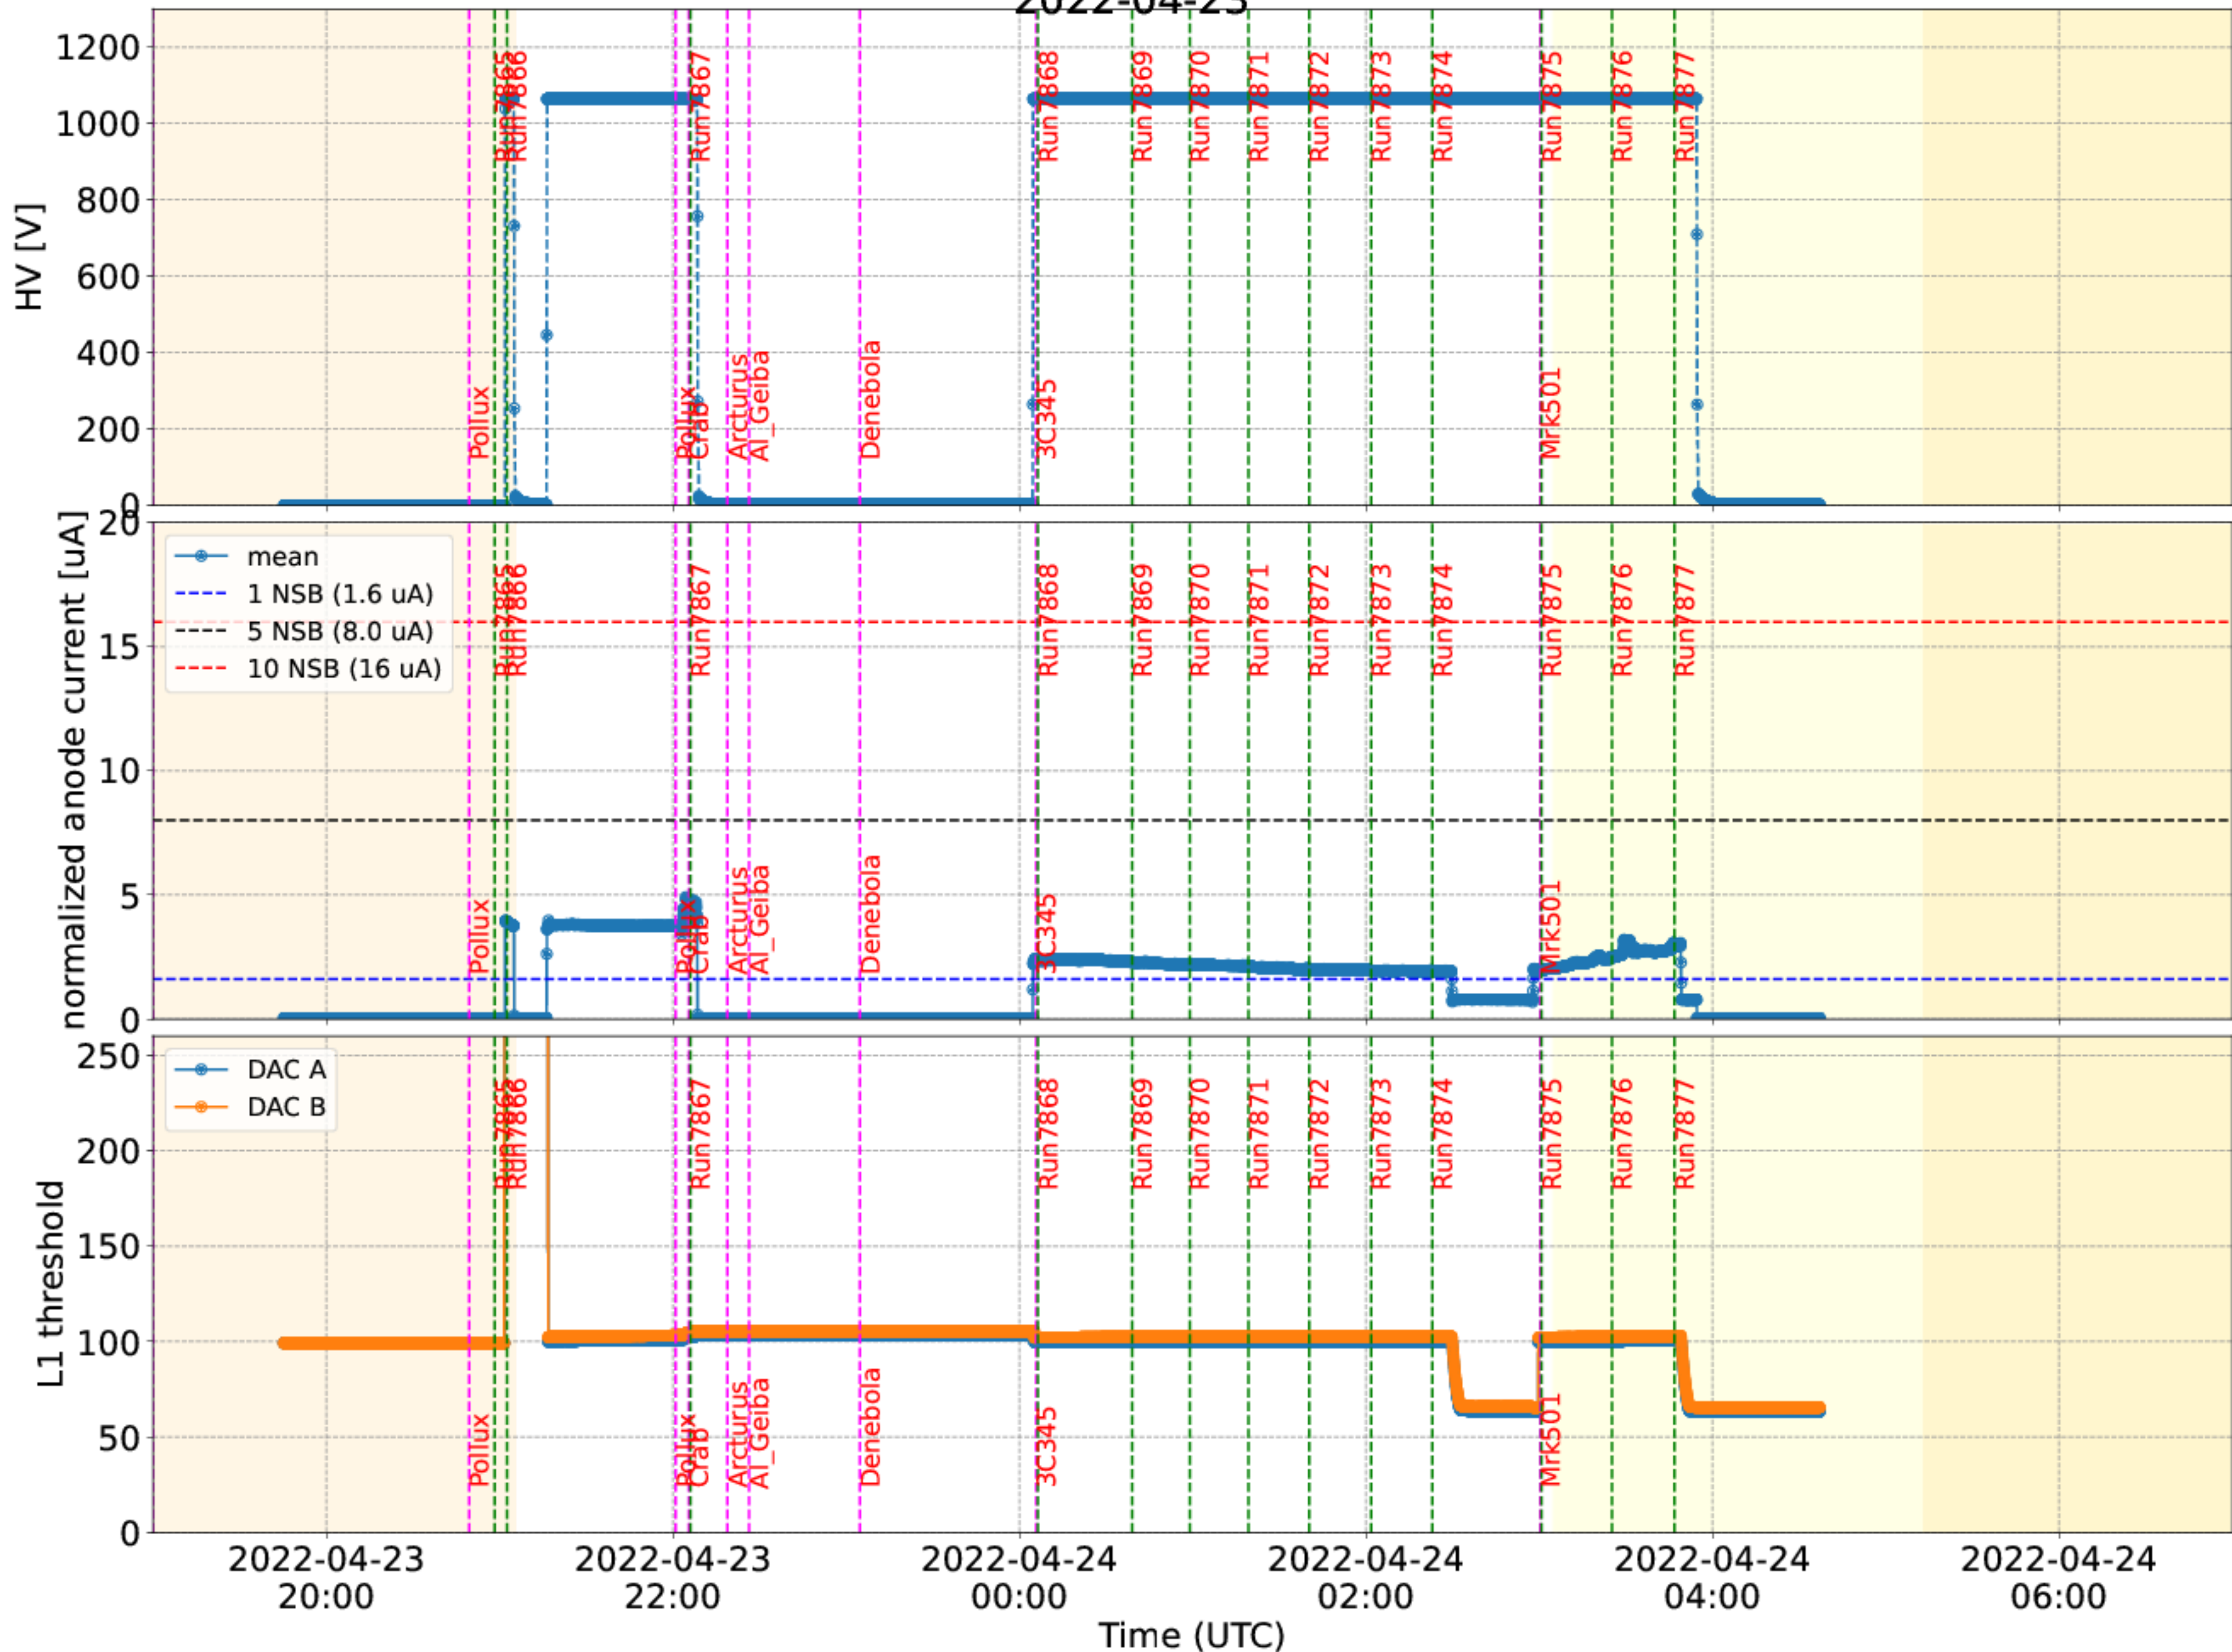

2022-04-23

2022-04-23

Calibration Box (2022-4-23)

run	start	stop	obs time [min]	type	LocalRate	PedestalRate	CalibrationRate	BUSYRate	CameraRate	wheel 1	wheel 2	mean HV	mean DC	Zd
7865	22/04/23 20:58	21:00	2.2	DRS	2001.0	0.0	0.0	36.0	1965.0	6.0	6.0	0	0.09	-1.0
7866	22/04/23 21:02	21:04	2.4	PED+CAL	1103.0	1000.0	1020.0	0.0	0.0	5.0	2.0	1064	11.34	-1.0
7867	22/04/23 22:06	22:06	0.6		13460.0	100.0	101.0	1226.0	12292.0	5.0	2.0	1063	13.79	-1.0
7868	22/04/24 00:06	00:38	31.9		5985.0	100.0	104.0	238.0	5835.0	5.0	2.0	1063	6.85	-1.0
7869	22/04/24 00:39	00:58	19.2		5999.0	100.0	105.0	280.0	5812.0	5.0	2.0	1063	6.62	-1.0
7870	22/04/24 00:59	01:18	19.5		6152.0	100.0	107.0	275.0	5964.0	5.0	2.0	1064	6.33	-1.0
7871	22/04/24 01:19	01:39	20.2		6496.0	100.0	105.0	0.0	0.0	5.0	2.0	1064	6.1	-1.0
7872	22/04/24 01:40	02:01	20.7		6535.0	100.0	106.0	0.0	0.0	5.0	2.0	1064	5.8	-1.0
7873	22/04/24 02:01	02:22	20.5		6765.0	100.0	101.0	0.0	0.0	5.0	2.0	1064	5.65	-1.0
7874	22/04/24 02:23	02:29	6.4		7037.0	100.0	101.0	0.0	0.0	5.0	2.0	1064	5.5	-1.0
7875	22/04/24 03:00	03:24	23.6		7305.0	100.0	104.0	0.0	0.0	5.0	2.0	1064	5.73	-1.0
7876	22/04/24 03:25	03:46	20.8		7592.0	100.0	102.0	0.0	0.0	5.0	2.0	1064	7.19	-1.0

Counts for different bits

Number of Events in Trigger Type (UCTS vs TIB)

Difference between USTS/TIB and Dragon time

Difference between USTS/TIB and Dragon time

Counts for different bits

Number of Events in Trigger Type (UCTS vs TIB)

Difference between USTS/TIB and Dragon time

Difference between USTS/TIB and Dragon time

Counts for different bits

Number of Events in Trigger Type (UCTS vs TIB)

Difference between USTS/TIB and Dragon time

Difference between USTS/TIB and Dragon time

Counts for different bits

Number of Events in Trigger Type (UCTS vs TIB)

Difference between USTS/TIB and Dragon time

Difference between USTS/TIB and Dragon time