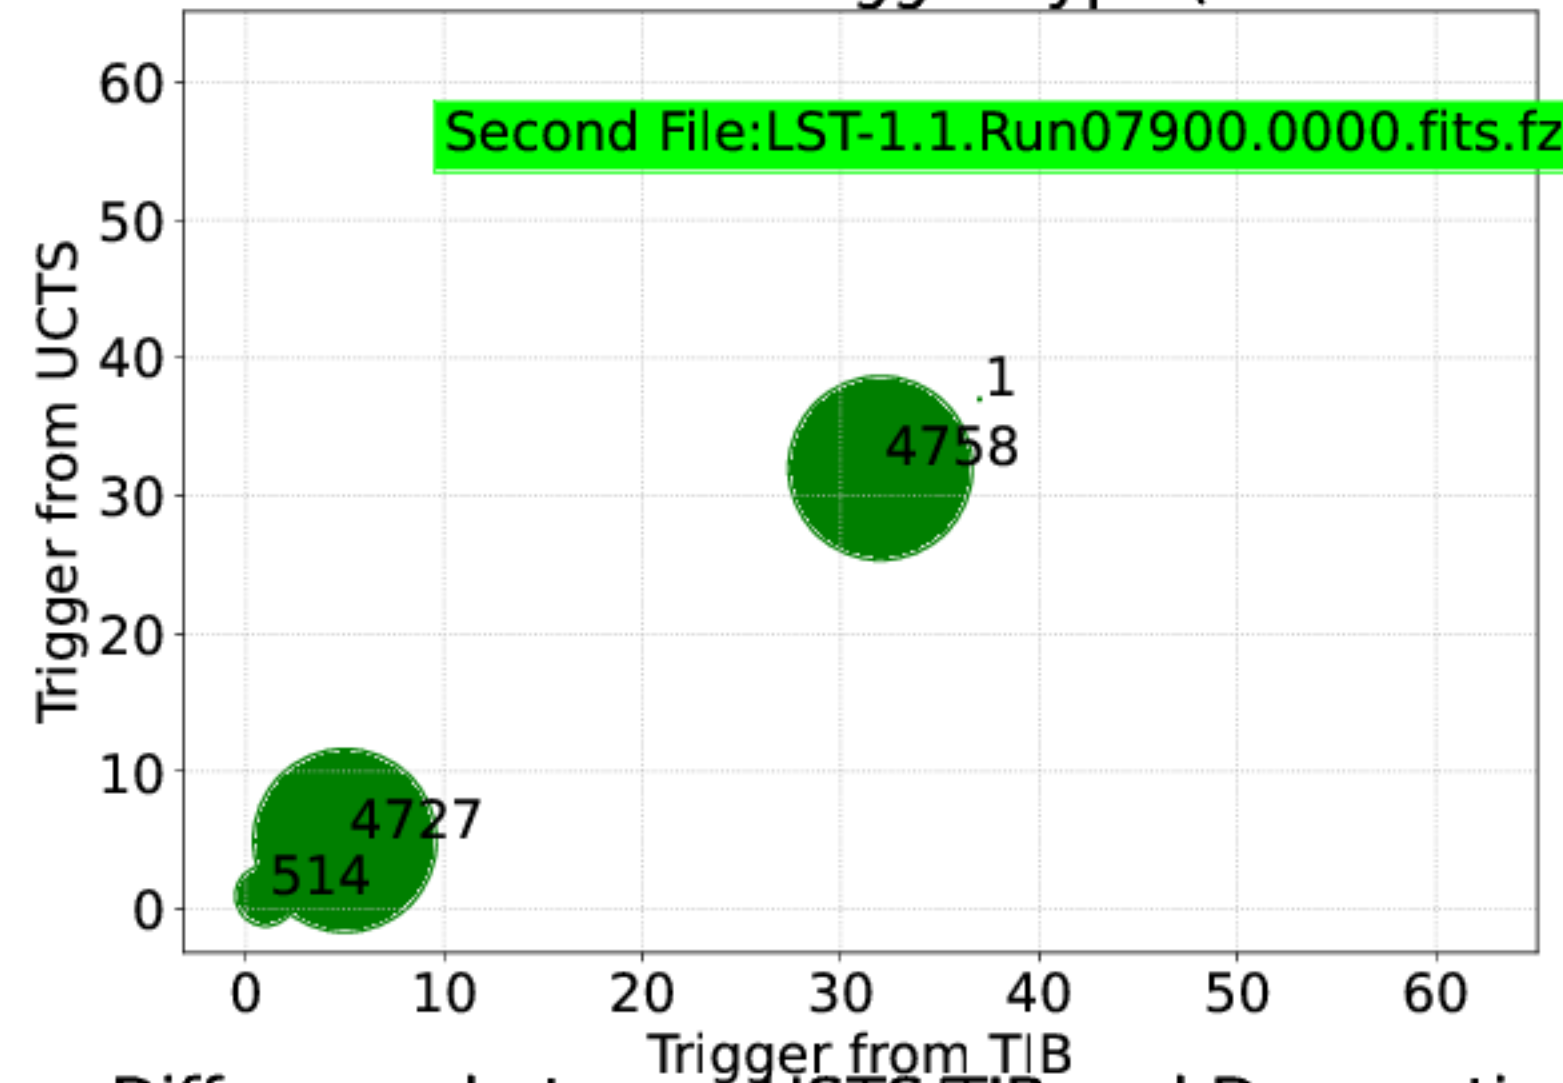

Counts for different bits

Number of Events in Trigger Type (UCTS vs TIB)

Difference between USTS/TIB and Dragon time

Difference between USTS/TIB and Dragon time

Counts for different bits

Number of Events in Trigger Type (UCTS vs TIB)