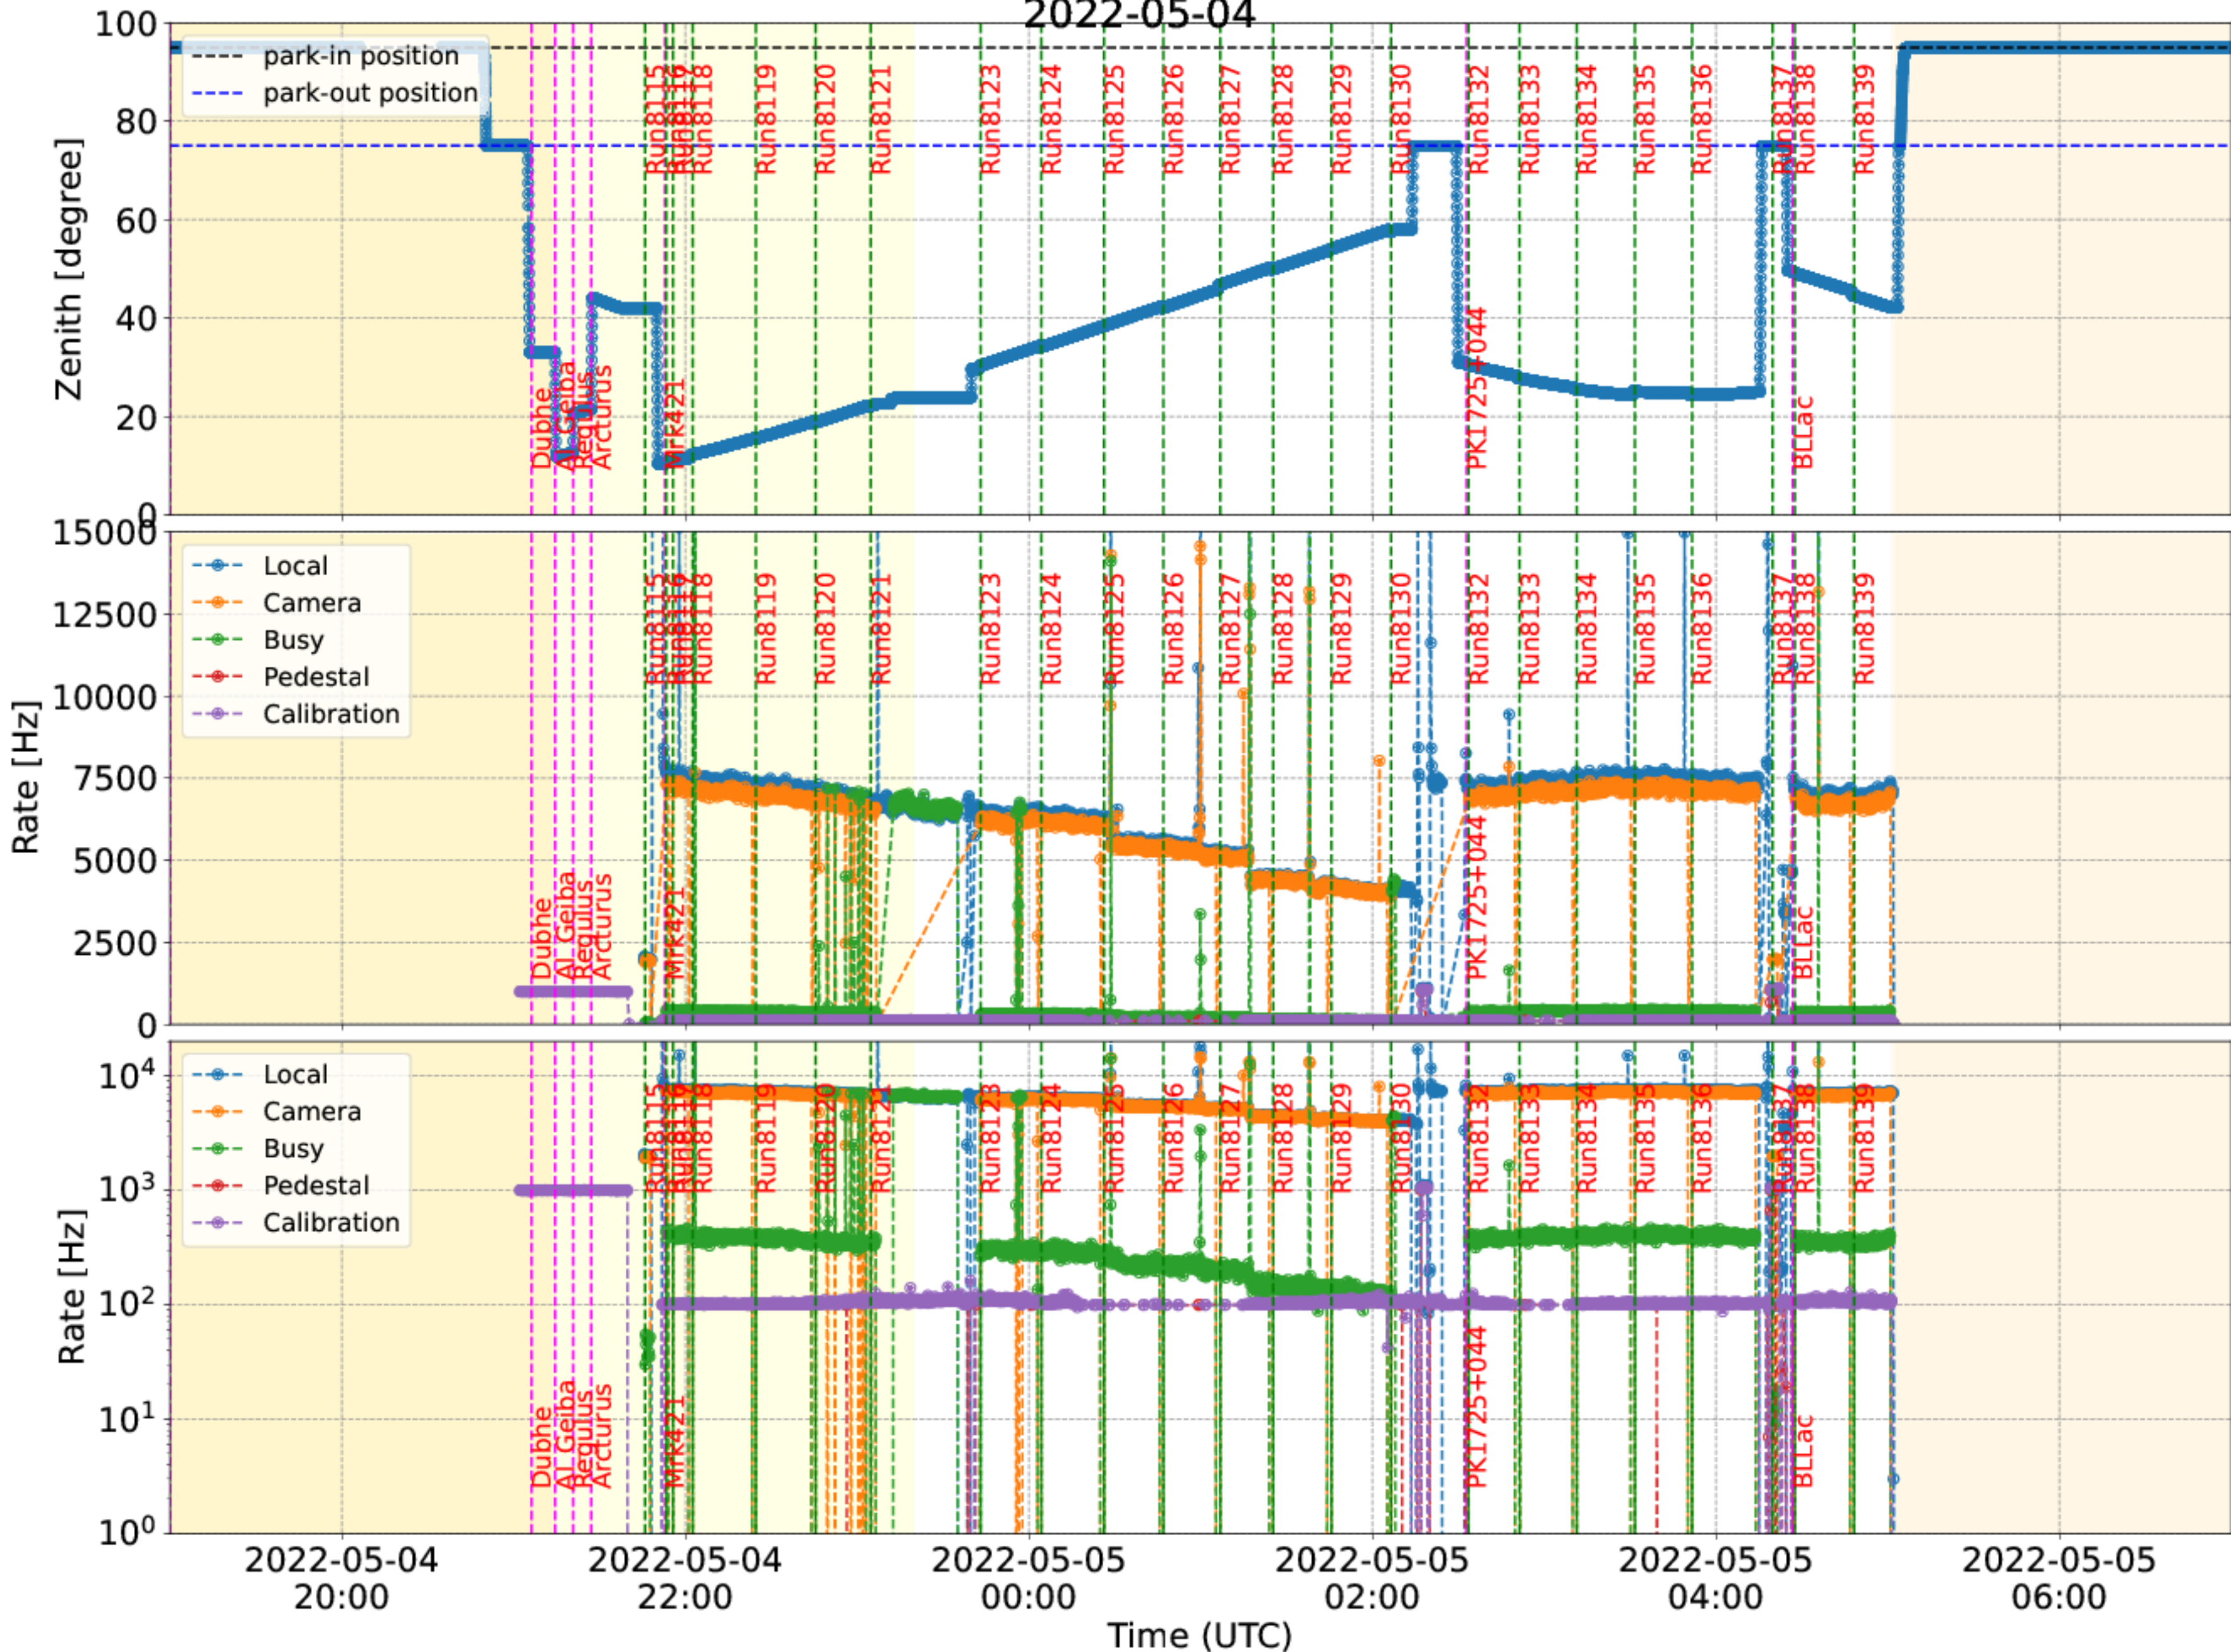

2022-05-04