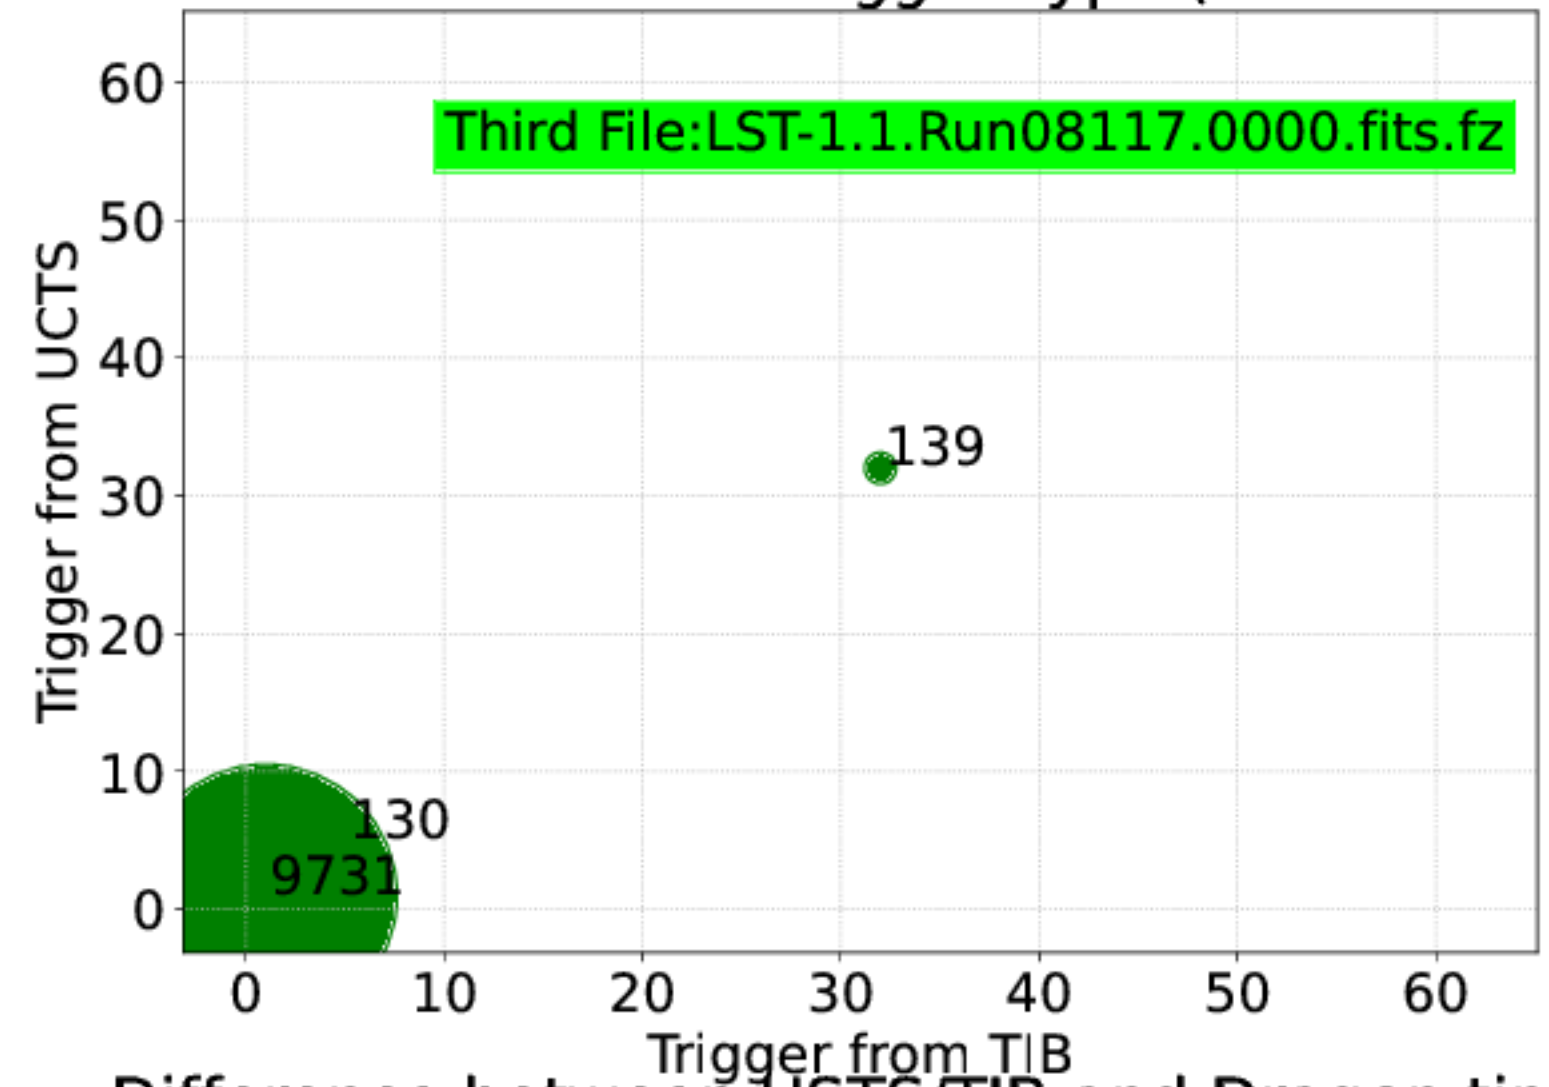

Difference between USTS/TIB and Dragon time

Difference between USTS/TIB and Dragon time

Counts for different bits

Number of Events in Trigger Type (UCTS vs TIB)

Difference between USTS/TIB and Dragon time