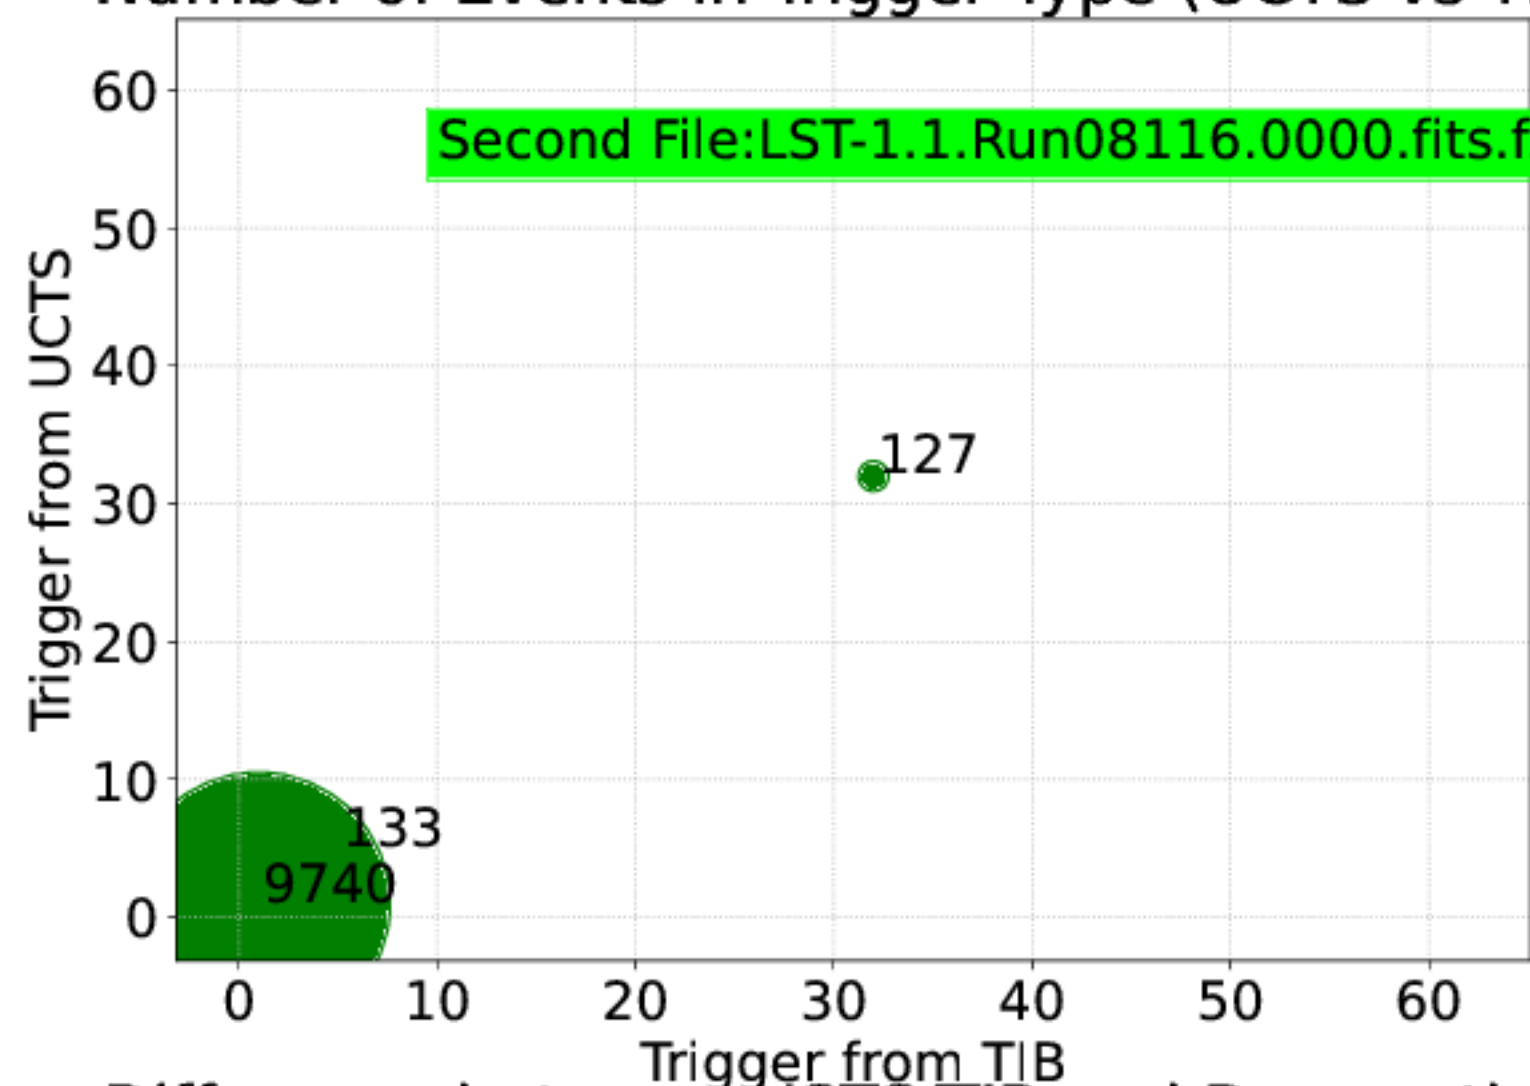

Counts for different bits

Number of Events in Trigger Type (UCTS vs TIB)

Difference between USTS/TIB and Dragon time

Difference between USTS/TIB and Dragon time

Counts for different bits

Number of Events in Trigger Type (UCTS vs TIB)