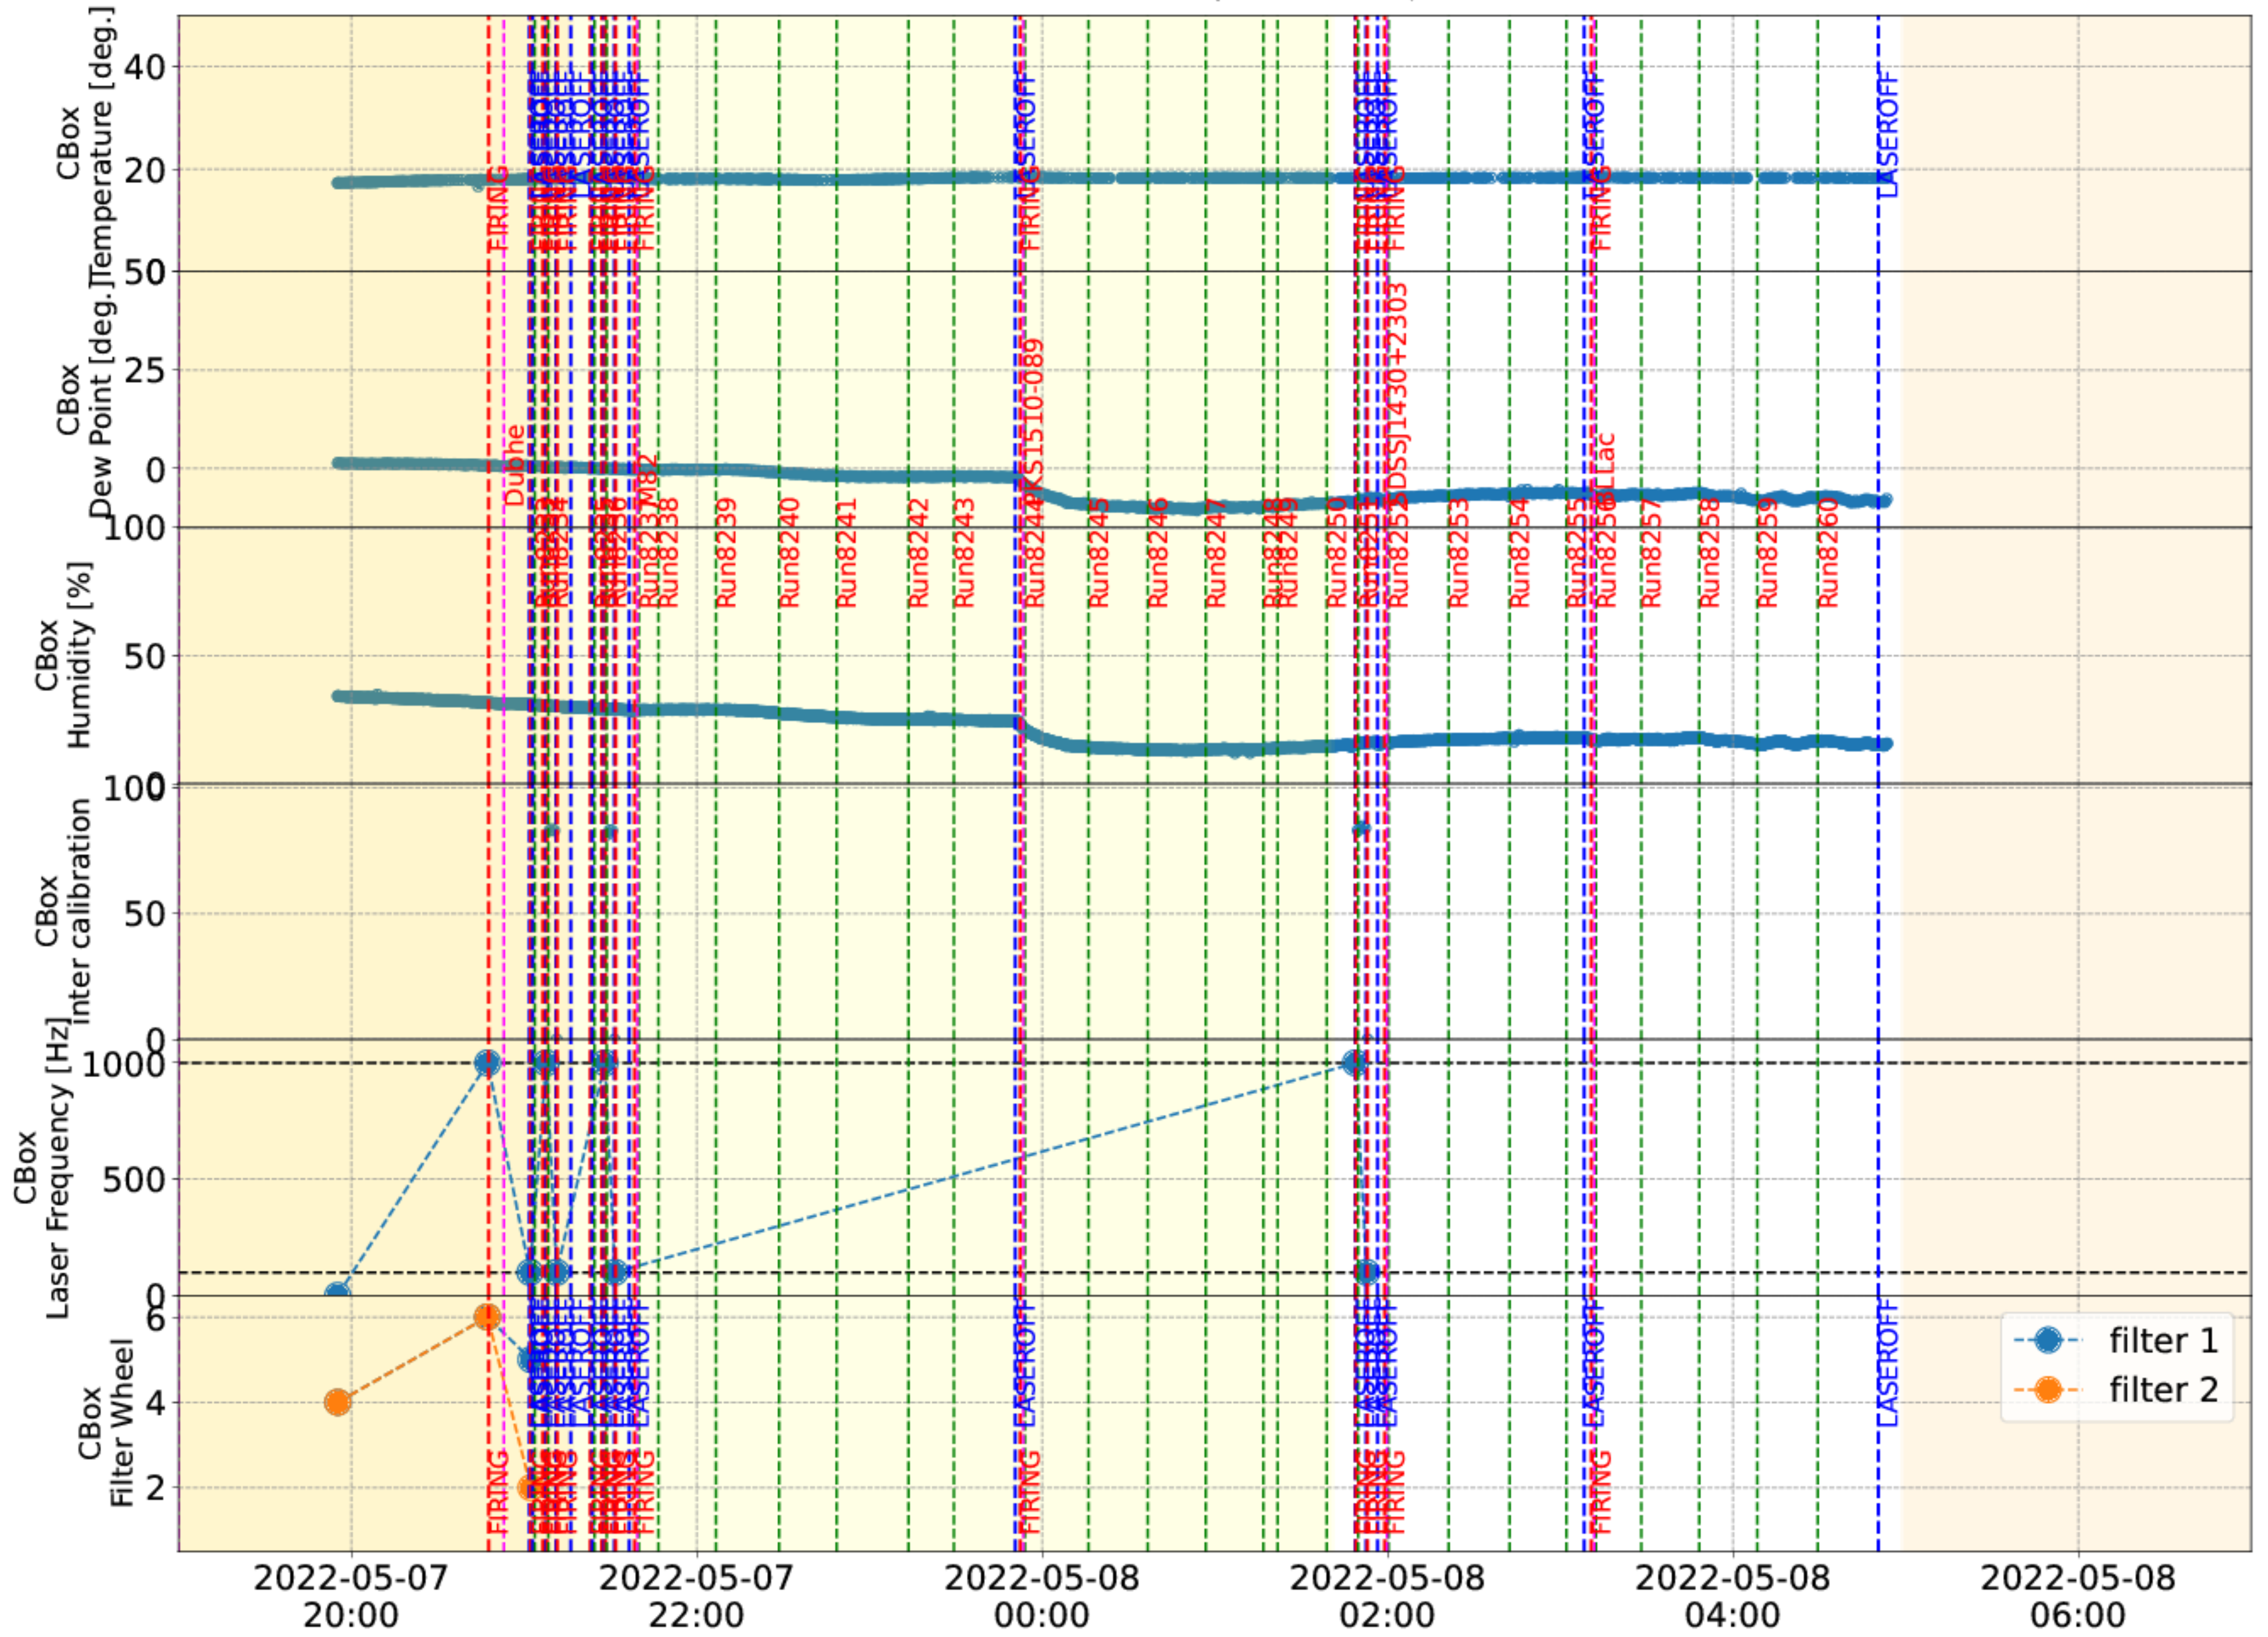

2022-05-07

2022-05-07

Calibration Box (2022-5-7)

run	start	stop	obs time [min]	type	LocalRate	PedestalRate	CalibrationRate	BUSYRate	CameraRate	wheel 1	wheel 2	mean HV	mean DC	Zd
8233	22/05/07 21:03	21:06	2.2	DRS	2036.0	0.0	0.0	0.0	0.0	5.0	2.0	10	0.09	75.0
8234	22/05/07 21:08	21:10	2.4	PED+CAL	1101.0	1000.0	1022.0	0.0	0.0	5.0	2.0	1063	46.79	75.0
8235	22/05/07 21:24	21:26	2.2	DRS	2033.0	0.0	0.0	0.0	0.0	5.0	2.0	9	0.1	75.0
8236	22/05/07 21:28	21:31	2.3	PED+CAL	1100.0	1000.0	994.0	0.0	0.0	5.0	2.0	1063	38.67	75.0
8237	22/05/07 21:39	21:46	6.1		1401.0	100.0	102.0	0.0	0.0	5.0	2.0	1064	27.3	43.0
8238	22/05/07 21:46	22:05	19.2		1352.0	100.0	101.0	15.0	1437.0	5.0	2.0	1064	31.88	43.0
8239	22/05/07 22:06	22:28	21.3		1308.0	100.0	101.0	0.0	0.0	5.0	2.0	1064	27.35	44.0
8240	22/05/07 22:28	22:47	19.2		1358.0	100.0	102.0	0.0	0.0	5.0	2.0	1064	28.66	45.0
8241	22/05/07 22:48	23:12	24.2		1251.0	100.0	102.0	0.0	0.0	5.0	2.0	1064	28.11	47.0
8242	22/05/07 23:13	23:28	15.2		1045.0	100.0	101.0	0.0	0.0	5.0	2.0	1064	40.61	48.0
8243	22/05/07 23:29	23:49	20.4		1173.0	100.0	100.0	12.0	1260.0	5.0	2.0	1064	30.0	49.0
8244	22/05/07 23:54	00:15	21.3		1169.0	100.0	100.0	9.0	1260.0	5.0	2.0	1062	21.36	44.0
8245	22/05/08 00:16	00:35	19.7		1520.0	100.0	101.0	28.0	1591.0	5.0	2.0	1063	16.77	41.0
8246	22/05/08 00:36	00:56	19.2		1532.0	100.0	100.0	28.0	1604.0	5.0	2.0	1063	15.14	40.0
8247	22/05/08 00:56	01:16	19.0		1530.0	100.0	103.0	19.0	1611.0	5.0	2.0	1063	13.25	39.0
8248	22/05/08 01:16	01:19	2.4		1534.0	100.0	100.0	0.0	0.0	5.0	2.0	1062	11.15	38.0
8249	22/05/08 01:21	01:35	13.5		1603.0	100.0	102.0	21.0	1682.0	5.0	2.0	1061	10.66	38.0
8250	22/05/08 01:38	01:43	5.0		1578.0	100.0	101.0	27.0	1651.0	5.0	2.0	1060	9.4	38.0
8251	22/05/08 01:49	01:52	2.4	PED+CAL	1096.0	1000.0	1013.0	0.0	0.0	5.0	2.0	1064	12.65	74.0
8252	22/05/08 02:00	02:20	20.0		7630.0	100.0	102.0	459.0	7254.0	5.0	2.0	1064	6.68	18.0
8253	22/05/08 02:21	02:41	20.2		7179.0	100.0	106.0	0.0	0.0	5.0	2.0	1064	6.78	24.0
8254	22/05/08 02:42	03:01	19.1		6881.0	100.0	107.0	0.0	0.0	5.0	2.0	1064	6.82	28.0
8255	22/05/08 03:02	03:07	5.0		6667.0	100.0	106.0	0.0	0.0	5.0	2.0	1064	7.07	33.0
8256	22/05/08 03:12	03:27	14.7		9145.0	100.0	101.0	594.0	8633.0	5.0	2.0	1064	10.49	60.0
8257	22/05/08 03:28	03:47	19.3		8138.0	100.0	100.0	462.0	7761.0	5.0	2.0	1064	10.14	58.0
8258	22/05/08 03:48	04:07	19.2		7097.0	100.0	100.0	0.0	0.0	5.0	2.0	1064	9.56	54.0
8259	22/05/08 04:08	04:28	20.1		7226.0	100.0	100.0	0.0	0.0	5.0	2.0	1064	9.43	50.0