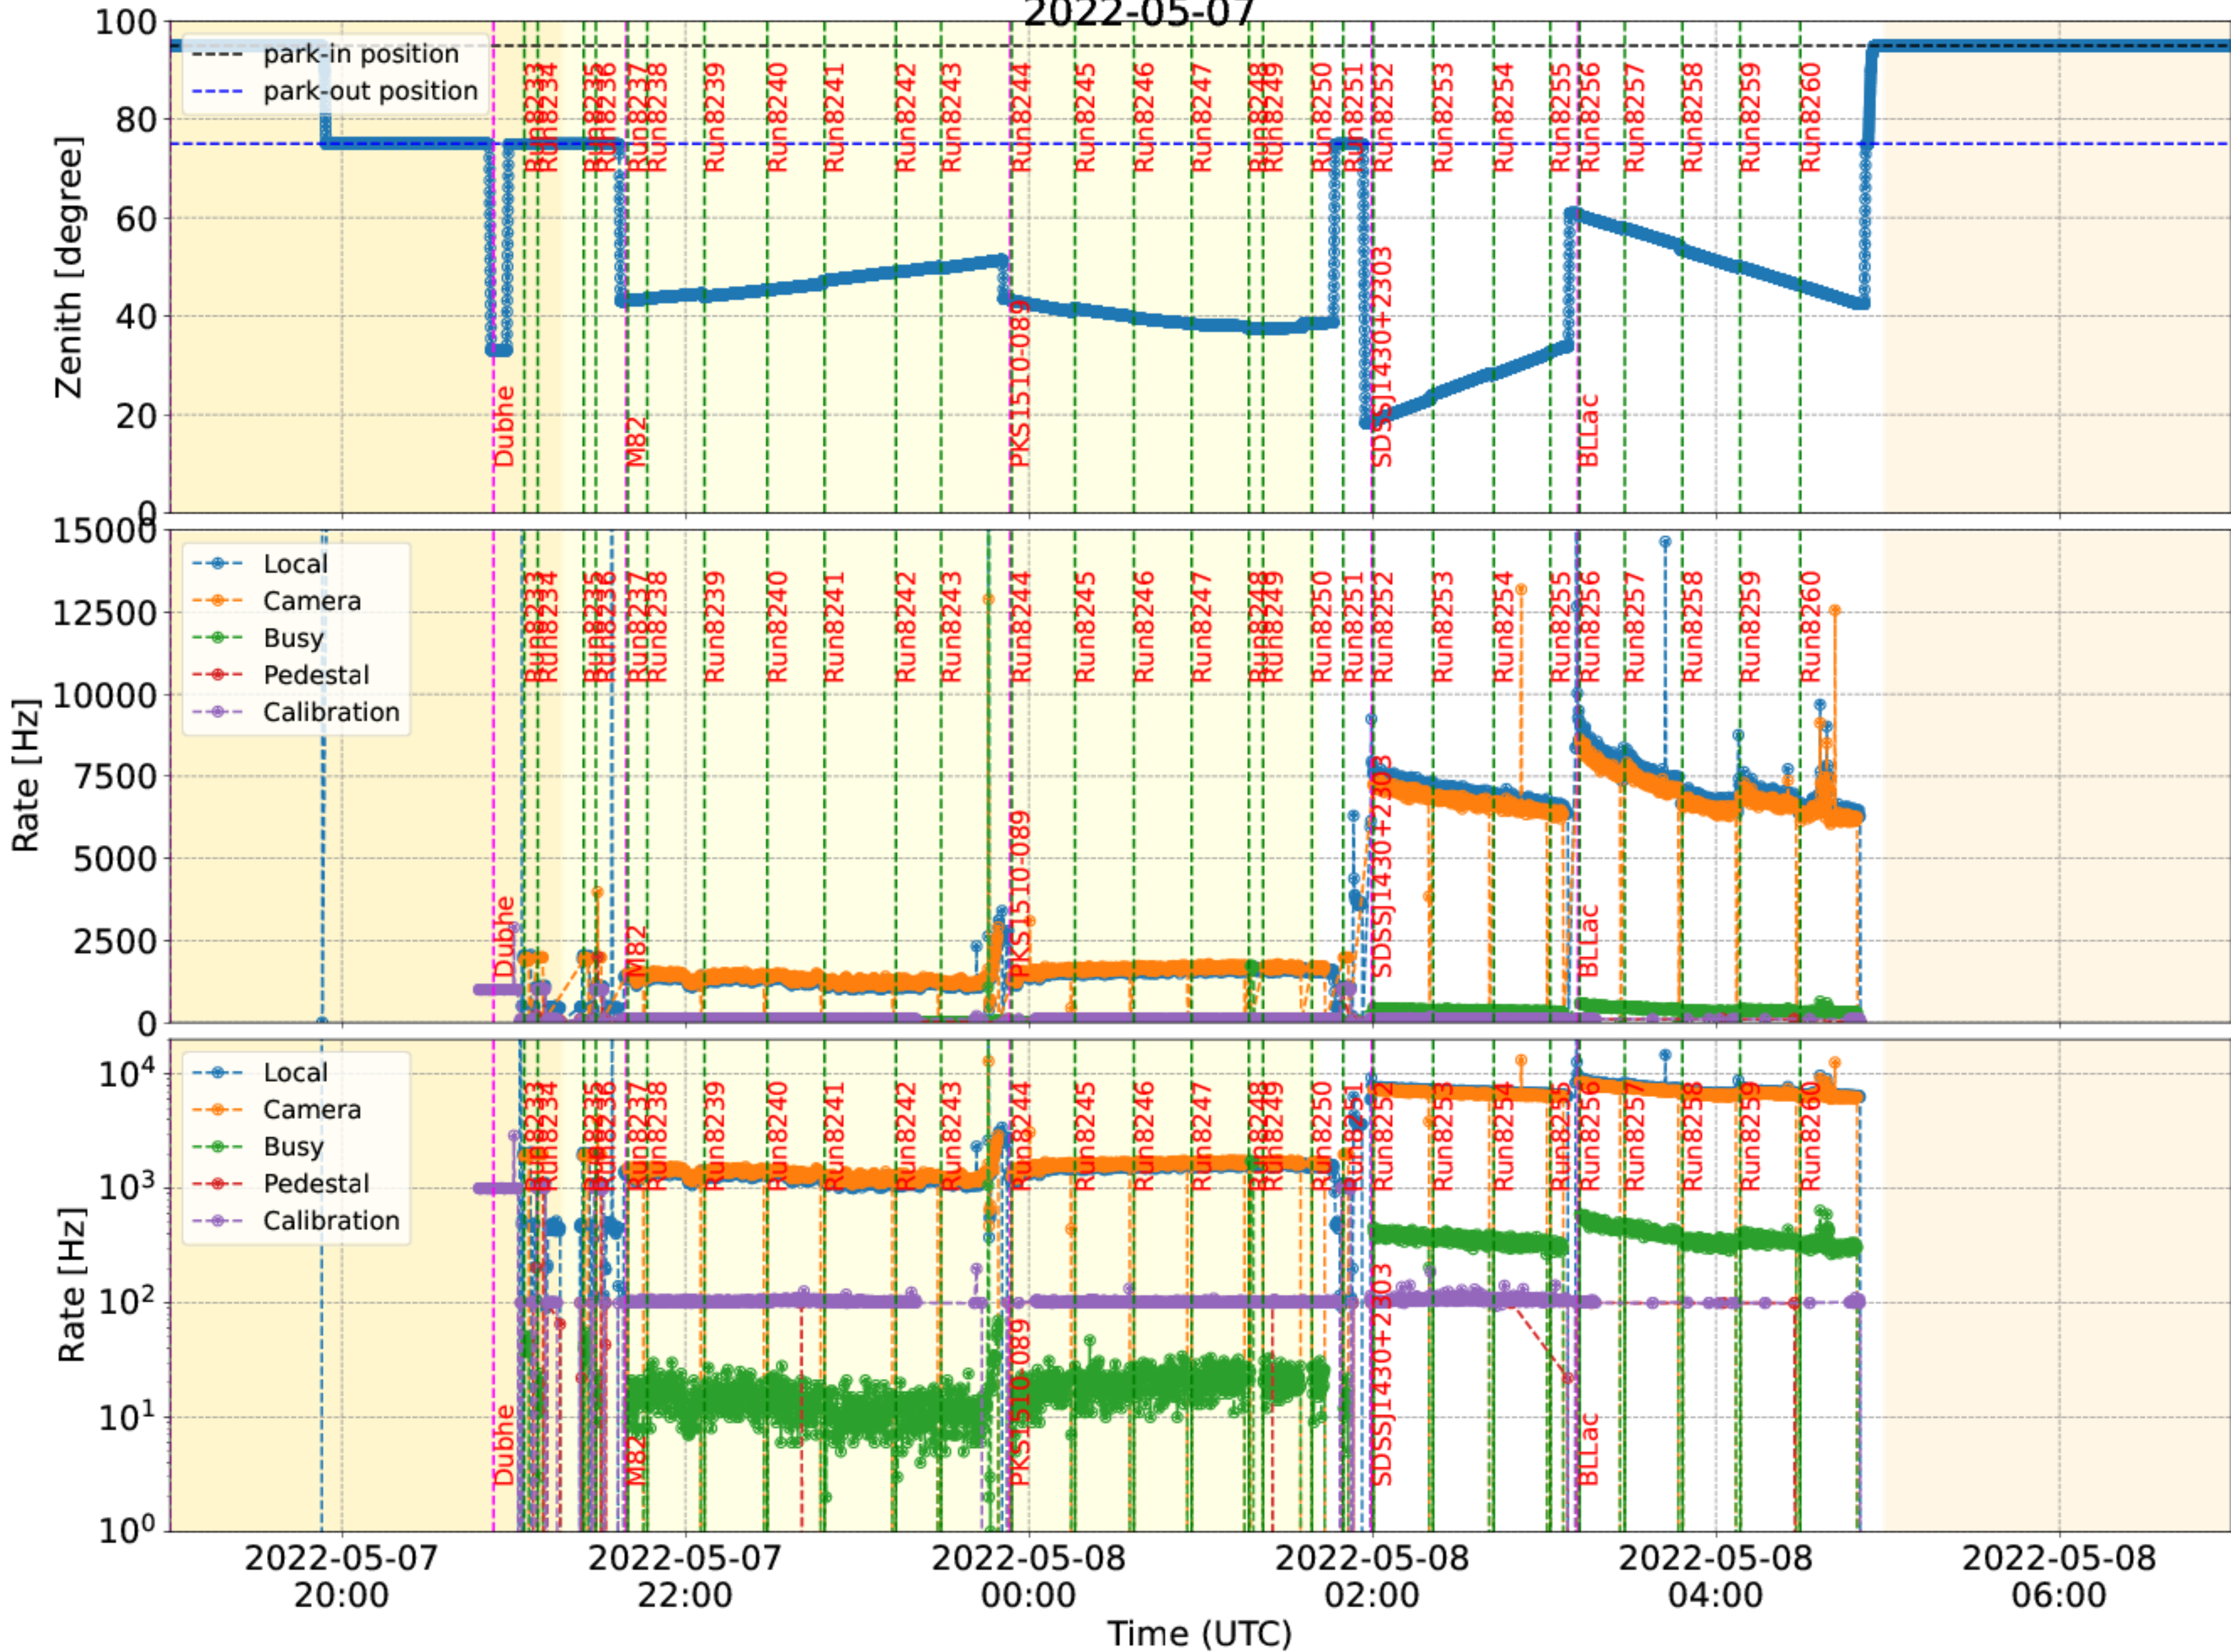

2022-05-07

2022-05-07

Calibration Box (2022-5-7)

run	start	stop	obs time [min]	type	LocalRate	PedestalRate	CalibrationRate	BUSYRate	CameraRate	wheel 1	wheel 2	mean HV	mean DC	Zd
8233	22/05/07 21:03	21:06	2.2	DRS	2036.0	0.0	0.0	0.0	0.0	5.0	2.0	10	0.09	75.0
8234	22/05/07 21:08	21:10	2.4	PED+CAL	1101.0	1000.0	1022.0	0.0	0.0	5.0	2.0	1063	46.79	75.0
8235	22/05/07 21:24	21:26	2.2	DRS	2033.0	0.0	0.0	0.0	0.0	5.0	2.0	9	0.1	75.0
8236	22/05/07 21:28	21:31	2.3	PED+CAL	1100.0	1000.0	994.0	0.0	0.0	5.0	2.0	1063	38.67	75.0
8237	22/05/07 21:39	21:46	6.1		1401.0	100.0	102.0	0.0	0.0	5.0	2.0	1064	27.3	43.0
8238	22/05/07 21:46	22:05	19.2		1352.0	100.0	101.0	15.0	1437.0	5.0	2.0	1064	31.88	43.0
8239	22/05/07 22:06	22:28	21.3		1308.0	100.0	101.0	0.0	0.0	5.0	2.0	1064	27.35	44.0
8240	22/05/07 22:28	22:47	19.2		1358.0	100.0	102.0	0.0	0.0	5.0	2.0	1064	28.66	45.0
8241	22/05/07 22:48	23:12	24.2		1251.0	100.0	102.0	0.0	0.0	5.0	2.0	1064	28.11	47.0
8242	22/05/07 23:13	23:28	15.2		1045.0	100.0	101.0	0.0	0.0	5.0	2.0	1064	40.61	48.0
8243	22/05/07 23:29	23:49	20.4		1173.0	100.0	100.0	12.0	1260.0	5.0	2.0	1064	30.0	49.0
8244	22/05/07 23:54	00:15	21.3		1169.0	100.0	100.0	9.0	1260.0	5.0	2.0	1062	21.36	44.0
8245	22/05/08 00:16	00:35	19.7		1520.0	100.0	101.0	28.0	1591.0	5.0	2.0	1063	16.77	41.0
8246	22/05/08 00:36	00:56	19.2		1532.0	100.0	100.0	28.0	1604.0	5.0	2.0	1063	15.14	40.0
8247	22/05/08 00:56	01:16	19.0		1530.0	100.0	103.0	19.0	1611.0	5.0	2.0	1063	13.25	39.0
8248	22/05/08 01:16	01:19	2.4		1534.0	100.0	100.0	0.0	0.0	5.0	2.0	1062	11.15	38.0
8249	22/05/08 01:21	01:35	13.5		1603.0	100.0	102.0	21.0	1682.0	5.0	2.0	1061	10.66	38.0
8250	22/05/08 01:38	01:43	5.0		1578.0	100.0	101.0	27.0	1651.0	5.0	2.0	1060	9.4	38.0
8251	22/05/08 01:49	01:52	2.4	PED+CAL	1096.0	1000.0	1013.0	0.0	0.0	5.0	2.0	1064	12.65	74.0
8252	22/05/08 02:00	02:20	20.0		7630.0	100.0	102.0	459.0	7254.0	5.0	2.0	1064	6.68	18.0
8253	22/05/08 02:21	02:41	20.2		7179.0	100.0	106.0	0.0	0.0	5.0	2.0	1064	6.78	24.0
8254	22/05/08 02:42	03:01	19.1		6881.0	100.0	107.0	0.0	0.0	5.0	2.0	1064	6.82	28.0
8255	22/05/08 03:02	03:07	5.0		6667.0	100.0	106.0	0.0	0.0	5.0	2.0	1064	7.07	33.0
8256	22/05/08 03:12	03:27	14.7		9145.0	100.0	101.0	594.0	8633.0	5.0	2.0	1064	10.49	60.0
8257	22/05/08 03:28	03:47	19.3		8138.0	100.0	100.0	462.0	7761.0	5.0	2.0	1064	10.14	58.0
8258	22/05/08 03:48	04:07	19.2		7097.0	100.0	100.0	0.0	0.0	5.0	2.0	1064	9.56	54.0
8259	22/05/08 04:08	04:28	20.1		7226.0	100.0	100.0	0.0	0.0	5.0	2.0	1064	9.43	50.0