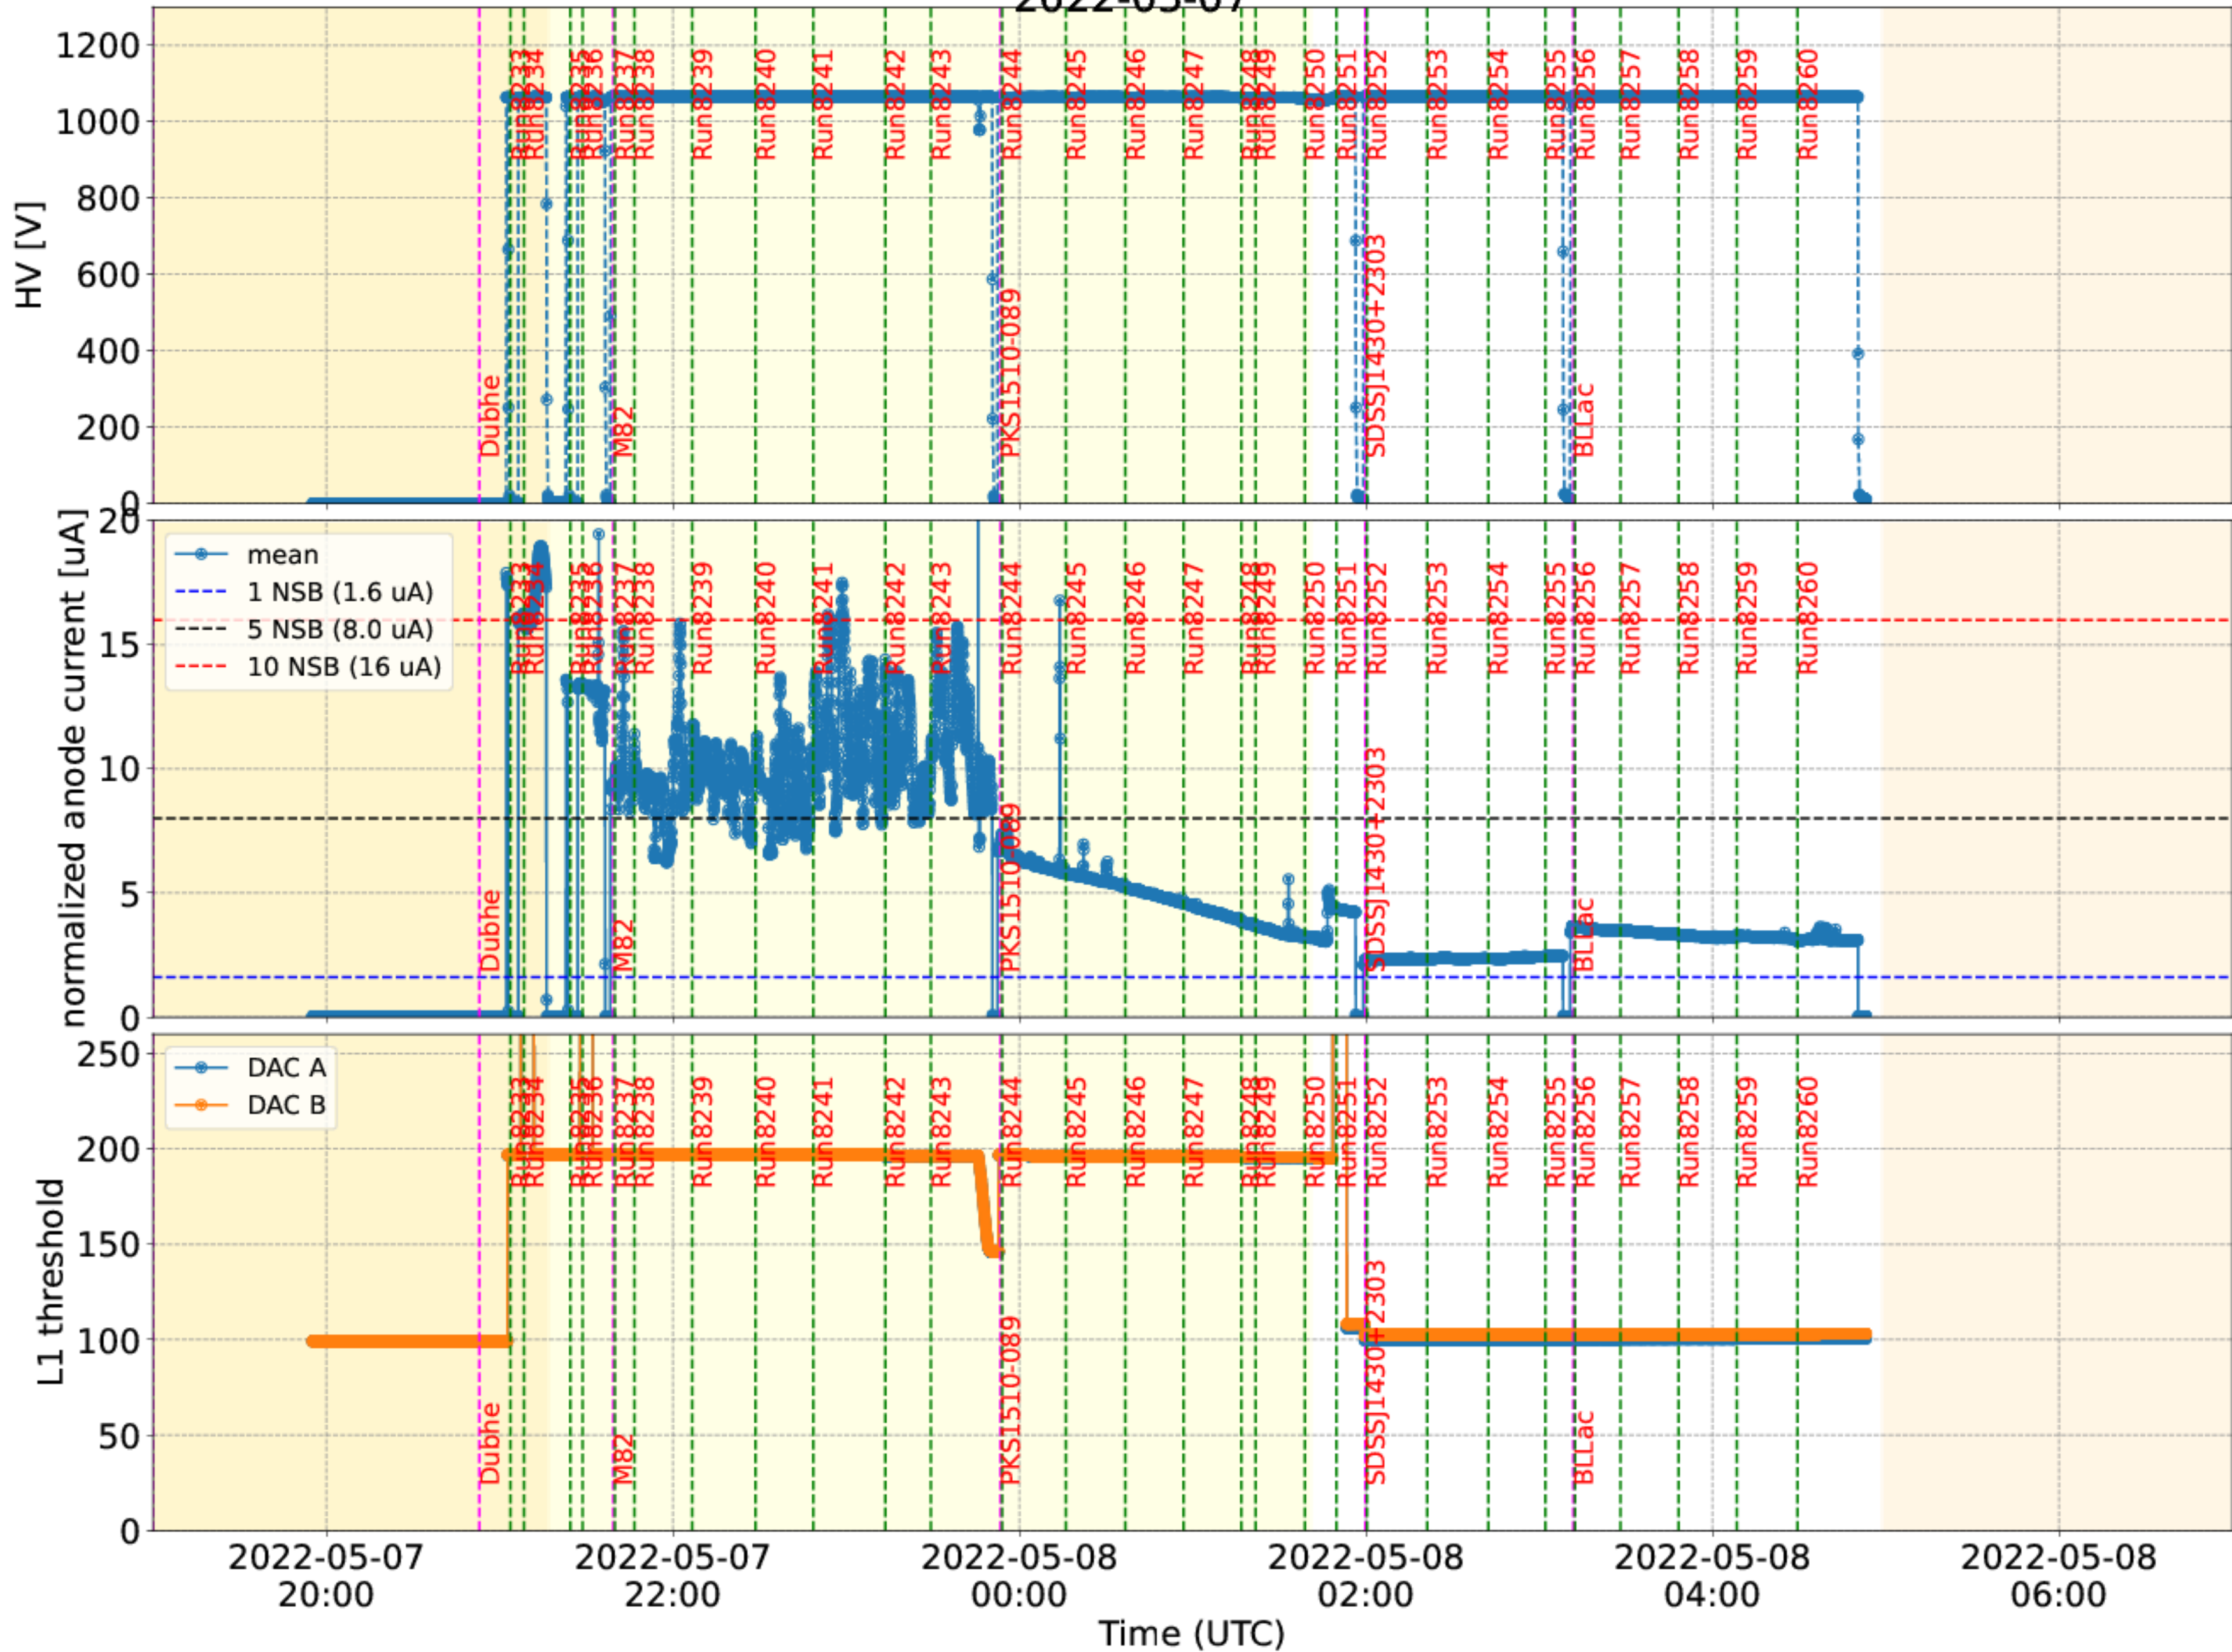

2022-05-07

2022-05-07

Calibration Box (2022-5-7)

run	start	stop	obs time [min]	type	LocalRate	PedestalRate	CalibrationRate	BUSYRate	CameraRate	wheel 1	wheel 2	mean HV	mean DC	Zd
8233	22/05/07 21:03	21:06	2.2	DRS	2036.0	0.0	0.0	0.0	0.0	5.0	2.0	10	0.09	75.0
8234	22/05/07 21:08	21:10	2.4	PED+CAL	1101.0	1000.0	1022.0	0.0	0.0	5.0	2.0	1063	46.79	75.0
8235	22/05/07 21:24	21:26	2.2	DRS	2033.0	0.0	0.0	0.0	0.0	5.0	2.0	9	0.1	75.0
8236	22/05/07 21:28	21:31	2.3	PED+CAL	1100.0	1000.0	994.0	0.0	0.0	5.0	2.0	1063	38.67	75.0
8237	22/05/07 21:39	21:46	6.1		1401.0	100.0	102.0	0.0	0.0	5.0	2.0	1064	27.3	43.0
8238	22/05/07 21:46	22:05	19.2		1352.0	100.0	101.0	15.0	1437.0	5.0	2.0	1064	31.88	43.0
8239	22/05/07 22:06	22:28	21.3		1308.0	100.0	101.0	0.0	0.0	5.0	2.0	1064	27.35	44.0
8240	22/05/07 22:28	22:47	19.2		1358.0	100.0	102.0	0.0	0.0	5.0	2.0	1064	28.66	45.0
8241	22/05/07 22:48	23:12	24.2		1251.0	100.0	102.0	0.0	0.0	5.0	2.0	1064	28.11	47.0
8242	22/05/07 23:13	23:28	15.2		1045.0	100.0	101.0	0.0	0.0	5.0	2.0	1064	40.61	48.0
8243	22/05/07 23:29	23:49	20.4		1173.0	100.0	100.0	12.0	1260.0	5.0	2.0	1064	30.0	49.0
8244	22/05/07 23:54	00:15	21.3		1169.0	100.0	100.0	9.0	1260.0	5.0	2.0	1062	21.36	44.0
8245	22/05/08 00:16	00:35	19.7		1520.0	100.0	101.0	28.0	1591.0	5.0	2.0	1063	16.77	41.0
8246	22/05/08 00:36	00:56	19.2		1532.0	100.0	100.0	28.0	1604.0	5.0	2.0	1063	15.14	40.0
8247	22/05/08 00:56	01:16	19.0		1530.0	100.0	103.0	19.0	1611.0	5.0	2.0	1063	13.25	39.0
8248	22/05/08 01:16	01:19	2.4		1534.0	100.0	100.0	0.0	0.0	5.0	2.0	1062	11.15	38.0
8249	22/05/08 01:21	01:35	13.5		1603.0	100.0	102.0	21.0	1682.0	5.0	2.0	1061	10.66	38.0
8250	22/05/08 01:38	01:43	5.0		1578.0	100.0	101.0	27.0	1651.0	5.0	2.0	1060	9.4	38.0
8251	22/05/08 01:49	01:52	2.4	PED+CAL	1096.0	1000.0	1013.0	0.0	0.0	5.0	2.0	1064	12.65	74.0
8252	22/05/08 02:00	02:20	20.0		7630.0	100.0	102.0	459.0	7254.0	5.0	2.0	1064	6.68	18.0
8253	22/05/08 02:21	02:41	20.2		7179.0	100.0	106.0	0.0	0.0	5.0	2.0	1064	6.78	24.0
8254	22/05/08 02:42	03:01	19.1		6881.0	100.0	107.0	0.0	0.0	5.0	2.0	1064	6.82	28.0
8255	22/05/08 03:02	03:07	5.0		6667.0	100.0	106.0	0.0	0.0	5.0	2.0	1064	7.07	33.0
8256	22/05/08 03:12	03:27	14.7		9145.0	100.0	101.0	594.0	8633.0	5.0	2.0	1064	10.49	60.0
8257	22/05/08 03:28	03:47	19.3		8138.0	100.0	100.0	462.0	7761.0	5.0	2.0	1064	10.14	58.0
8258	22/05/08 03:48	04:07	19.2		7097.0	100.0	100.0	0.0	0.0	5.0	2.0	1064	9.56	54.0
8259	22/05/08 04:08	04:28	20.1		7226.0	100.0	100.0	0.0	0.0	5.0	2.0	1064	9.43	50.0