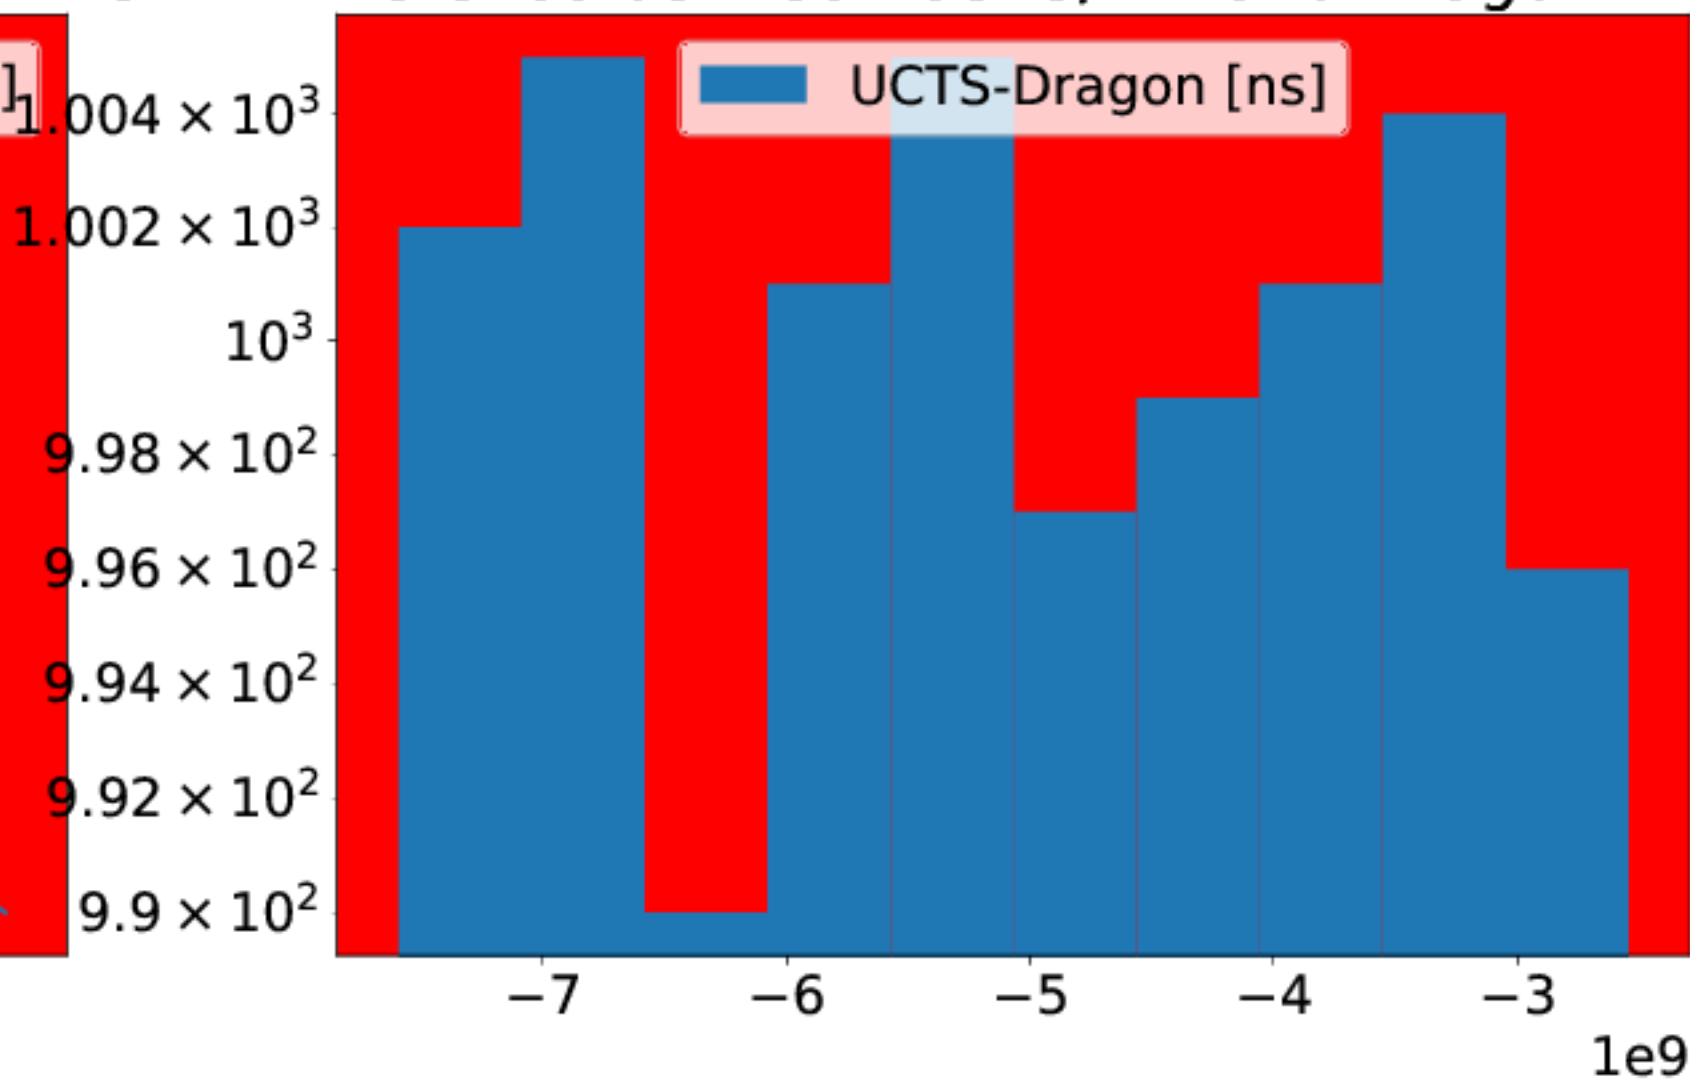

Difference between USTS/TIB and Dragon time

Difference between USTS/TIB and Dragon time