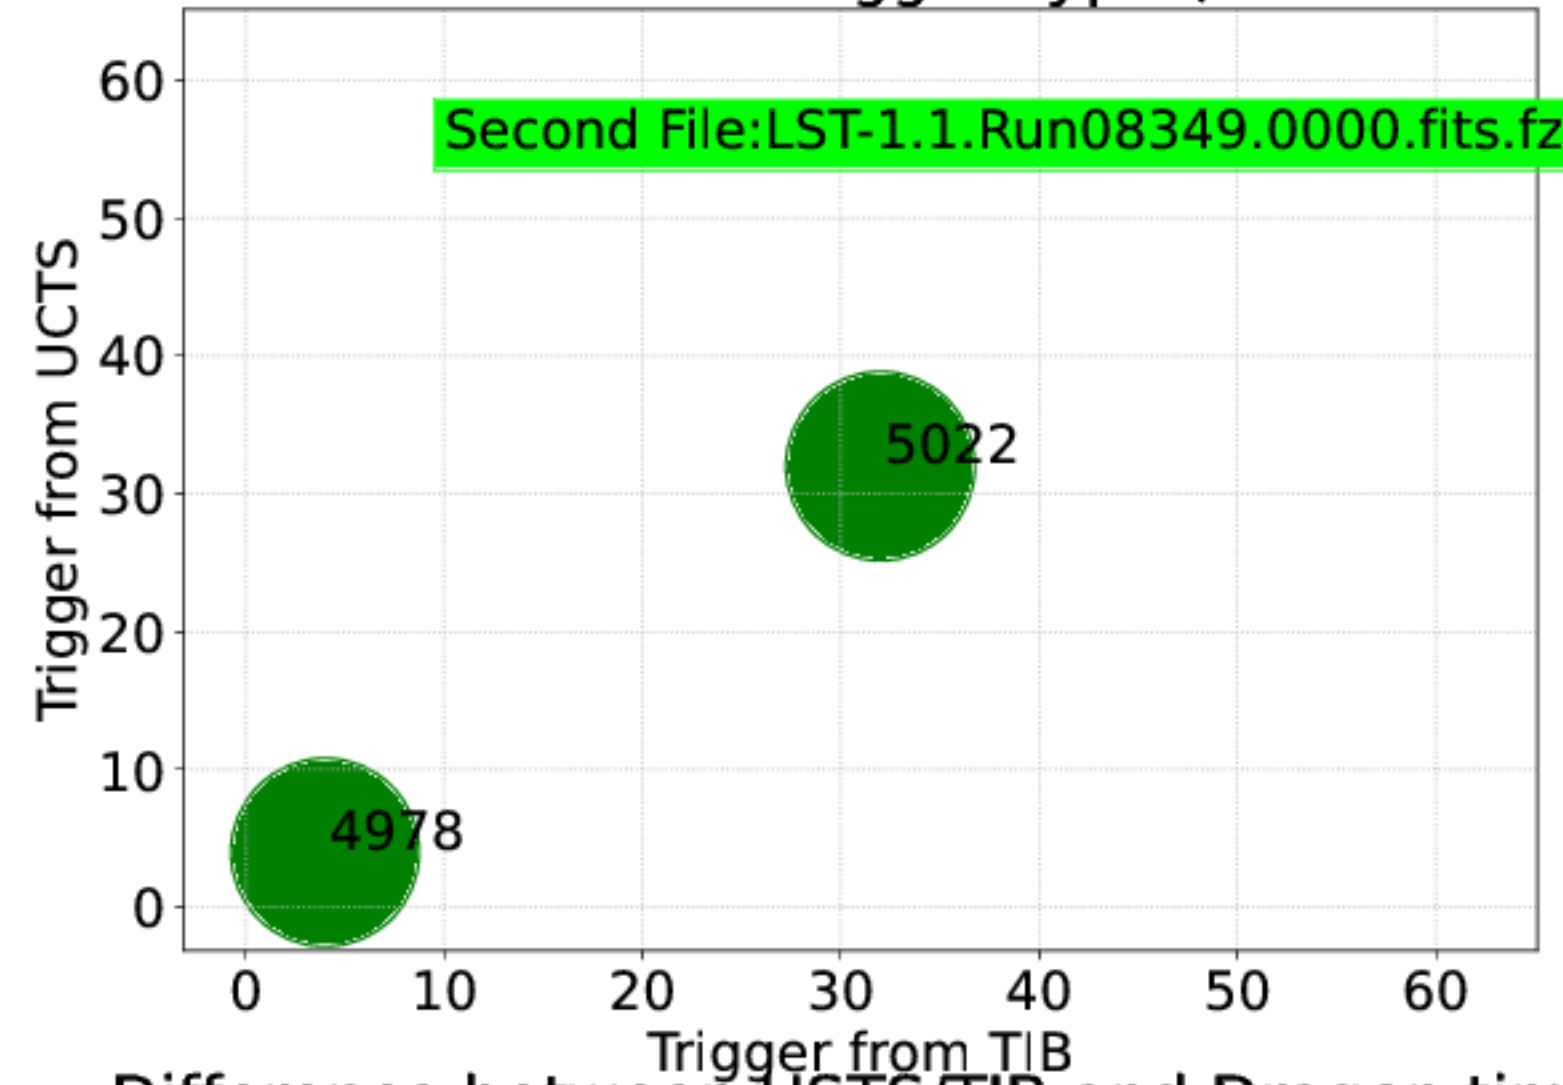

Counts for different bits

Number of Events in Trigger Type (UCTS vs TIB)

Difference between USTS/TIB and Dragon time

Difference between USTS/TIB and Dragon time

Counts for different bits

Number of Events in Trigger Type (UCTS vs TIB)