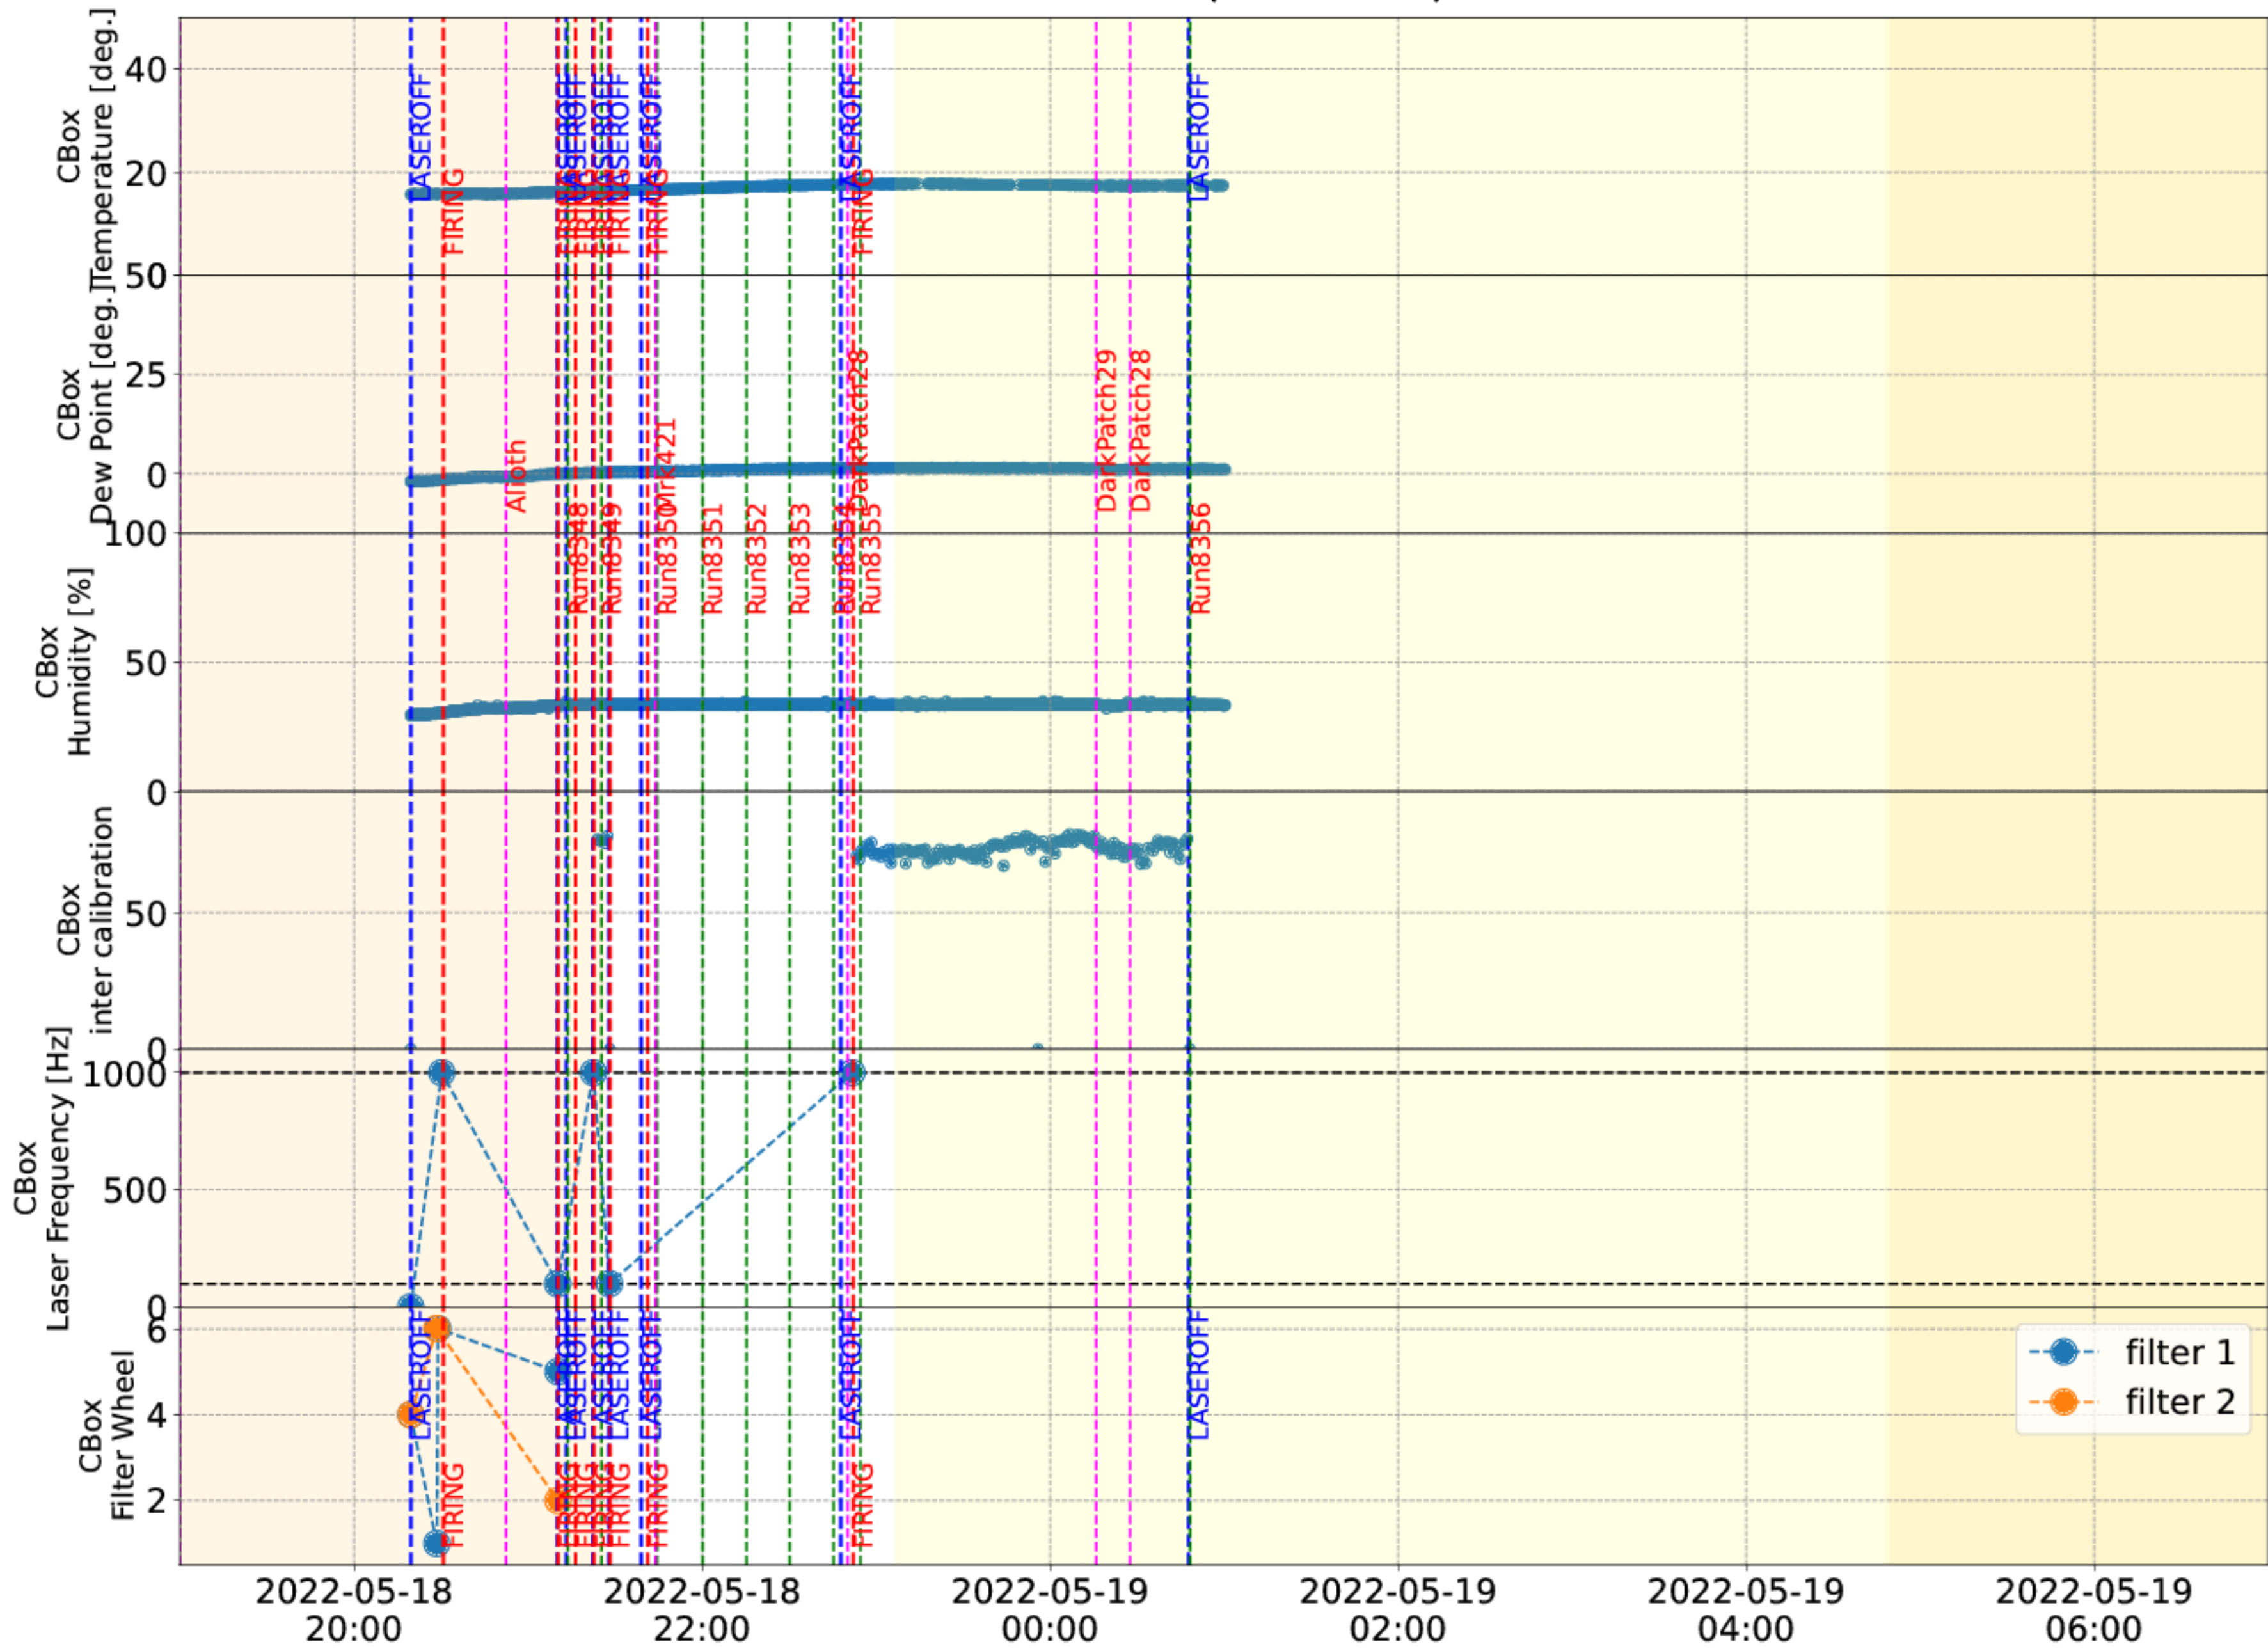

2022-05-18

2022-05-18

Calibration Box (2022-5-18)

run	start	stop	obs time [min]	type	LocalRate	PedestalRate	CalibrationRate	BUSYRate	CameraRate	wheel 1	wheel 2	mean HV	mean DC	Zd
8348	22/05/18 21:13	21:16	2.2	DRS	1993.0	0.0	0.0	36.0	1957.0	5.0	2.0	14	0.09	74.0
8349	22/05/18 21:25	21:27	2.4		1102.0	999.0	1139.0	0.0	0.0	5.0	2.0	1068	10.85	74.0
8350	22/05/18 21:44	21:59	15.0		7101.0	100.0	125.0	0.0	0.0	5.0	2.0	1068	5.56	17.0
8351	22/05/18 22:00	22:14	14.3		6903.0	100.0	108.0	0.0	0.0	5.0	2.0	1068	5.65	21.0
8352	22/05/18 22:15	22:29	14.2		6133.0	100.0	108.0	247.0	5982.0	5.0	2.0	1068	5.69	23.0
8353	22/05/18 22:30	22:44	14.3		6143.0	100.0	104.0	296.0	5940.0	5.0	2.0	1068	5.75	26.0
8354	22/05/18 22:45	22:47	1.8		5725.0	100.0	102.0	251.0	5567.0	5.0	2.0	1068	5.94	29.0
8355	22/05/18 22:54	00:37	102.8	PED+CAL	1474.0	999.0	995.0	0.0	0.0	5.0	2.0	1068	6.65	39.0

Counts for different bits

Number of Events in Trigger Type (UCTS vs TIB)

Difference between USTS/TIB and Dragon time

Difference between USTS/TIB and Dragon time

Counts for different bits

Number of Events in Trigger Type (UCTS vs TIB)

Difference between USTS/TIB and Dragon time

Difference between USTS/TIB and Dragon time

Counts for different bits

Number of Events in Trigger Type (UCTS vs TIB)

Difference between USTS/TIB and Dragon time