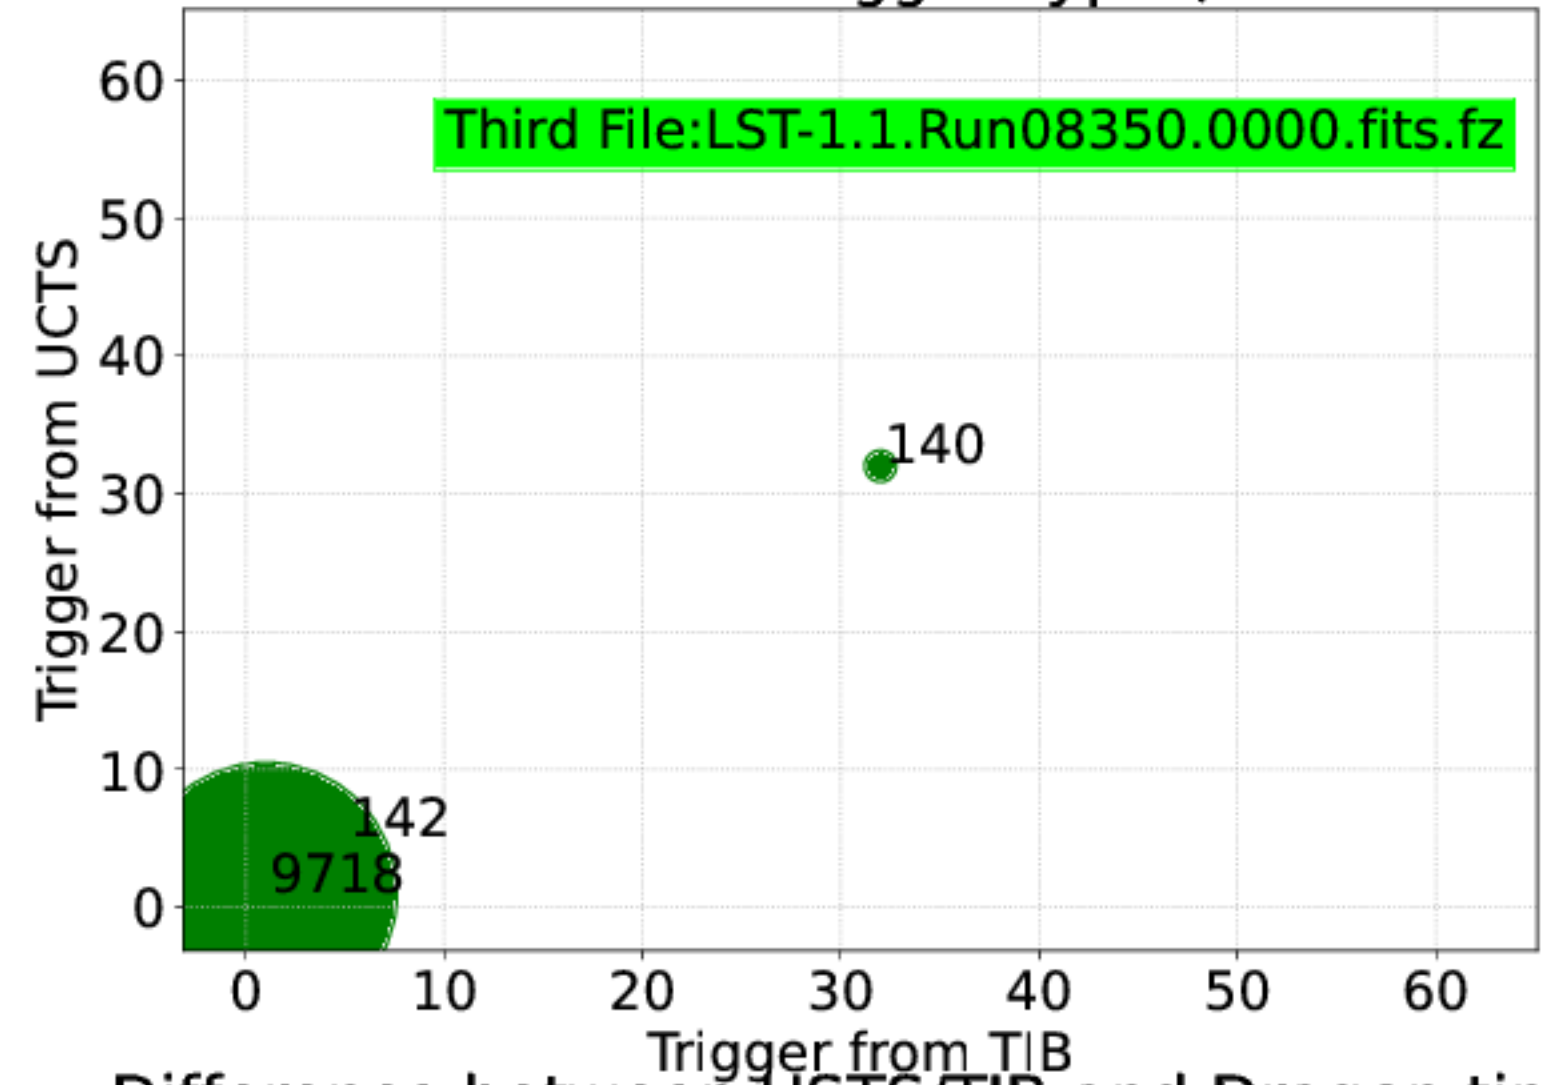

Difference between USTS/TIB and Dragon time

Difference between USTS/TIB and Dragon time

Counts for different bits

Number of Events in Trigger Type (UCTS vs TIB)

Difference between USTS/TIB and Dragon time