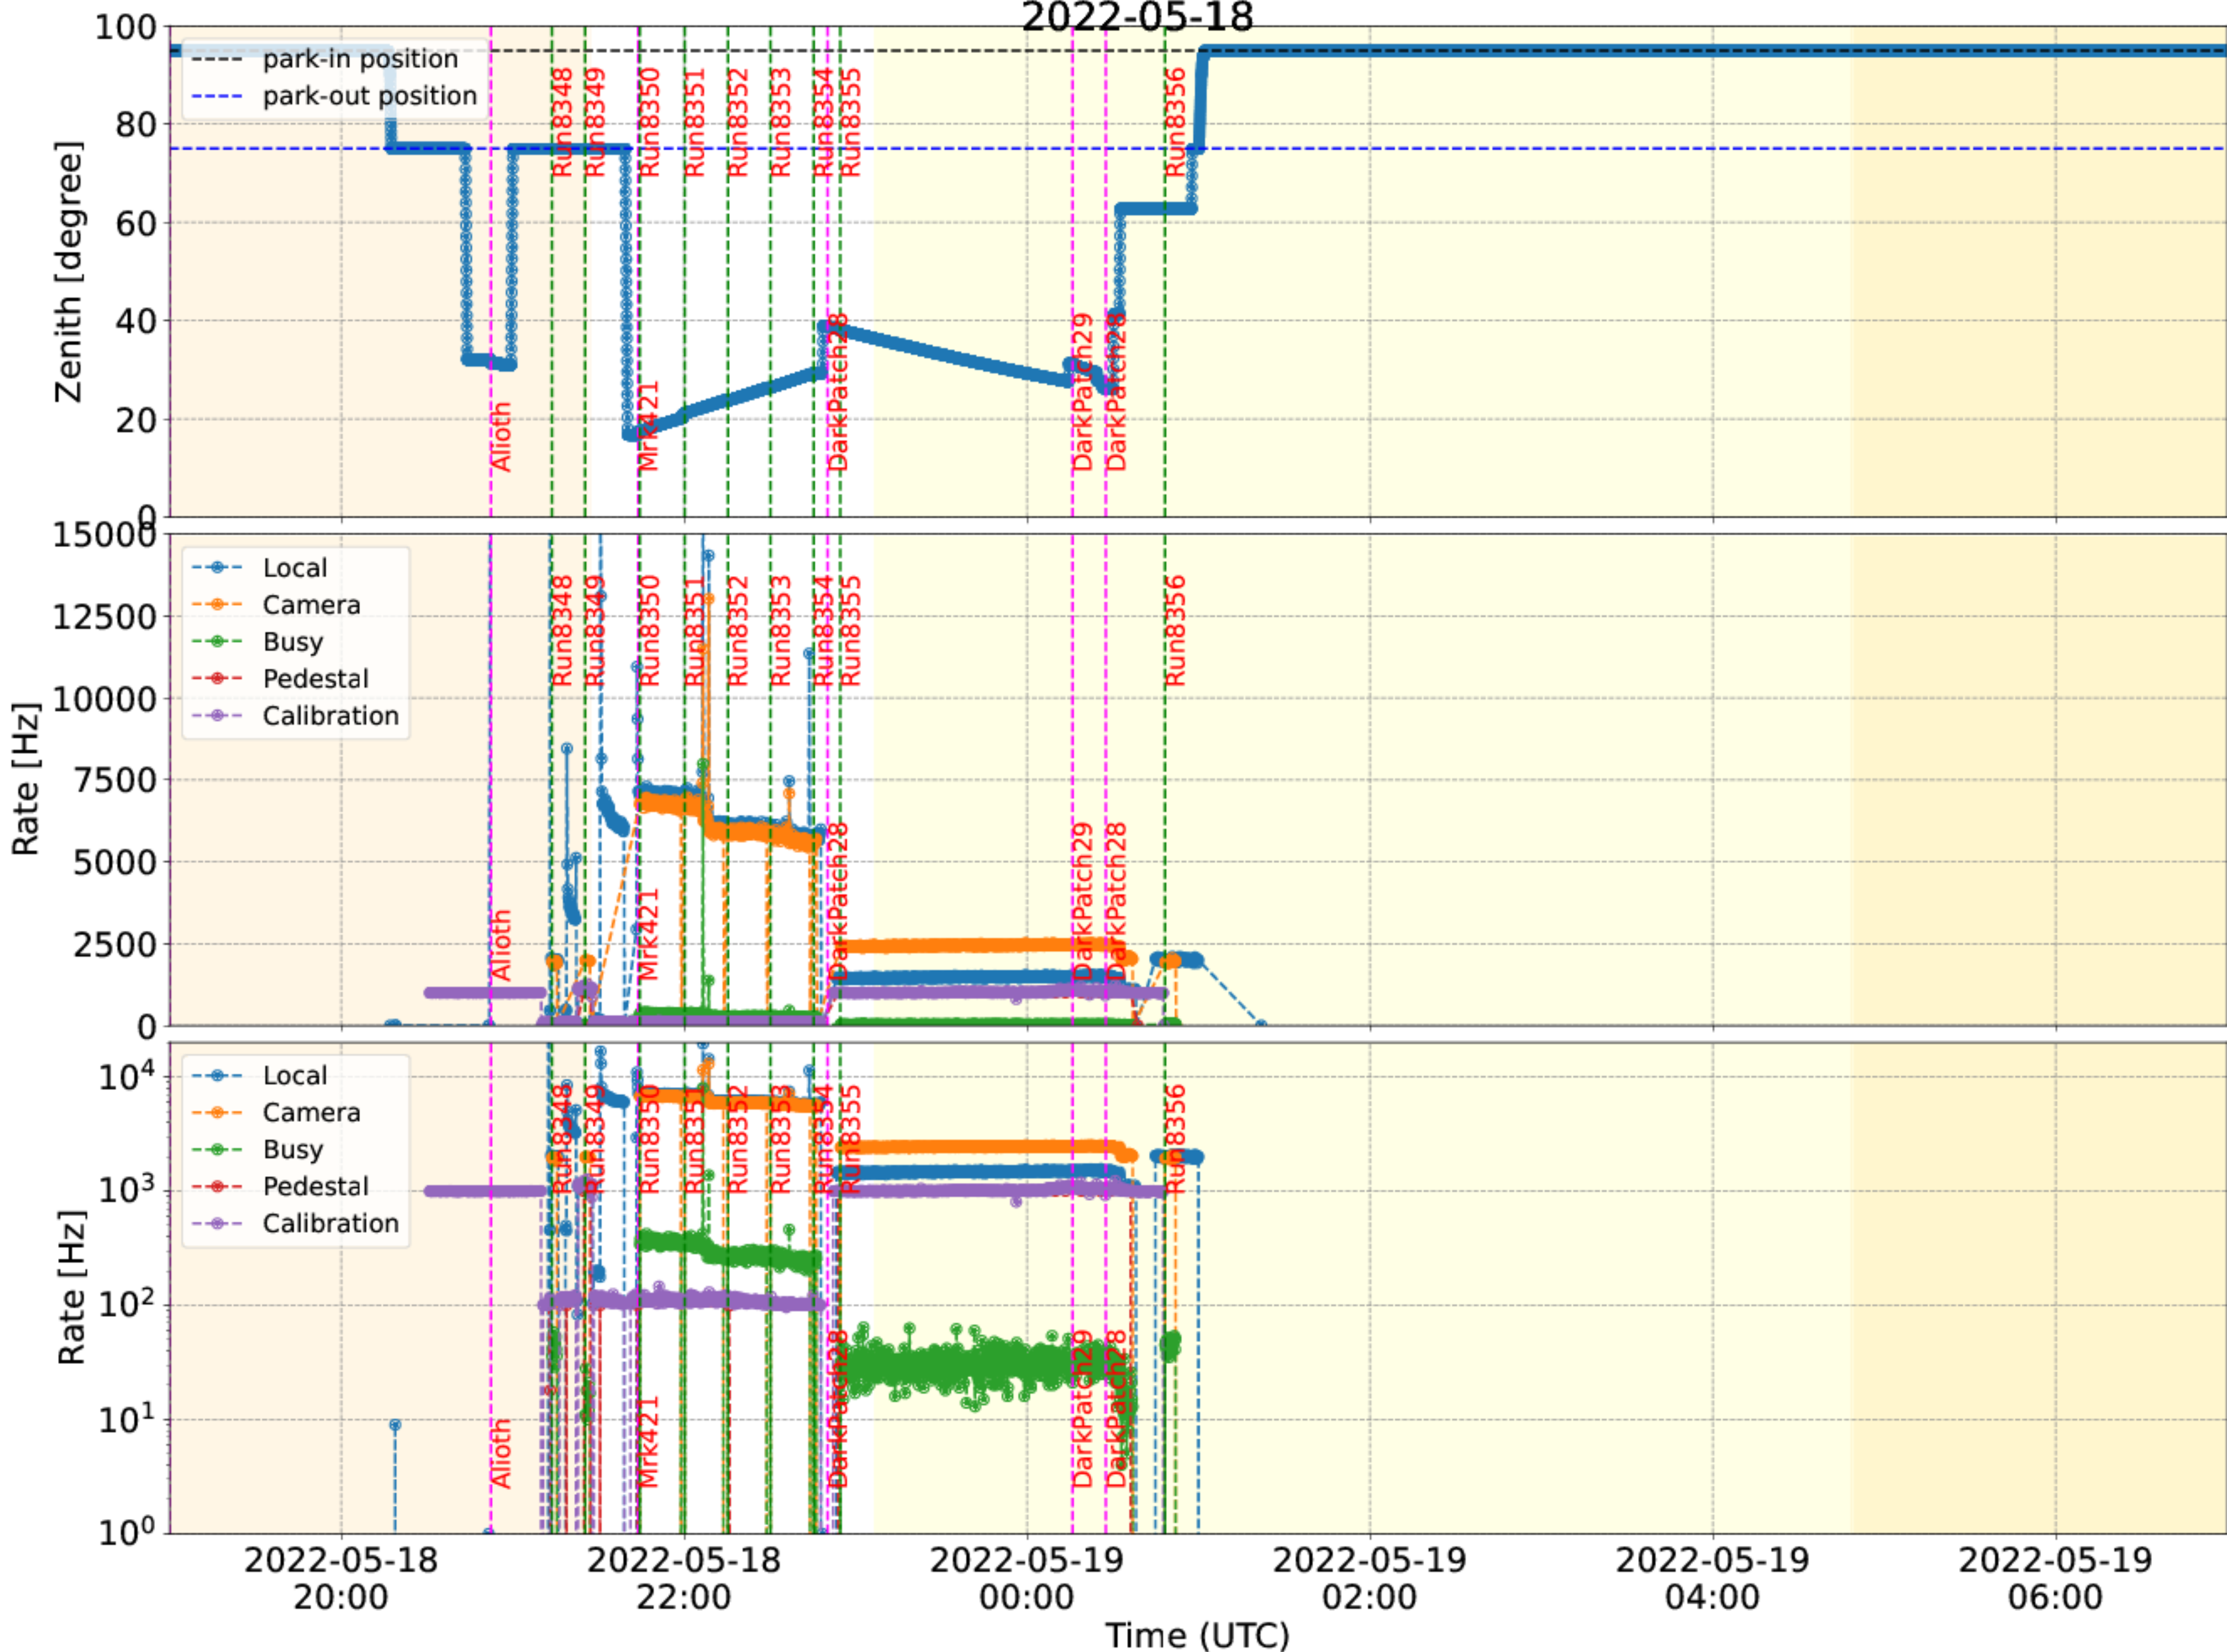

2022-05-18

2022-05-18

Calibration Box (2022-5-18)

run	start	stop	obs time [min]	type	LocalRate	PedestalRate	CalibrationRate	BUSYRate	CameraRate	wheel 1	wheel 2	mean HV	mean DC	Zd
8348	22/05/18 21:13	21:16	2.2	DRS	1993.0	0.0	0.0	36.0	1957.0	5.0	2.0	14	0.09	74.0
8349	22/05/18 21:25	21:27	2.4		1102.0	999.0	1139.0	0.0	0.0	5.0	2.0	1068	10.85	74.0
8350	22/05/18 21:44	21:59	15.0		7101.0	100.0	125.0	0.0	0.0	5.0	2.0	1068	5.56	17.0
8351	22/05/18 22:00	22:14	14.3		6903.0	100.0	108.0	0.0	0.0	5.0	2.0	1068	5.65	21.0
8352	22/05/18 22:15	22:29	14.2		6133.0	100.0	108.0	247.0	5982.0	5.0	2.0	1068	5.69	23.0
8353	22/05/18 22:30	22:44	14.3		6143.0	100.0	104.0	296.0	5940.0	5.0	2.0	1068	5.75	26.0
8354	22/05/18 22:45	22:47	1.8		5725.0	100.0	102.0	251.0	5567.0	5.0	2.0	1068	5.94	29.0
8355	22/05/18 22:54	00:37	102.8	PED+CAL	1474.0	999.0	995.0	0.0	0.0	5.0	2.0	1068	6.65	39.0

Counts for different bits

Number of Events in Trigger Type (UCTS vs TIB)

Difference between USTS/TIB and Dragon time

Difference between USTS/TIB and Dragon time

Counts for different bits

Number of Events in Trigger Type (UCTS vs TIB)

Difference between USTS/TIB and Dragon time

Difference between USTS/TIB and Dragon time

Counts for different bits

Number of Events in Trigger Type (UCTS vs TIB)

Difference between USTS/TIB and Dragon time

Difference between USTS/TIB and Dragon time

Counts for different bits

Number of Events in Trigger Type (UCTS vs TIB)

Difference between USTS/TIB and Dragon time

Difference between USTS/TIB and Dragon time