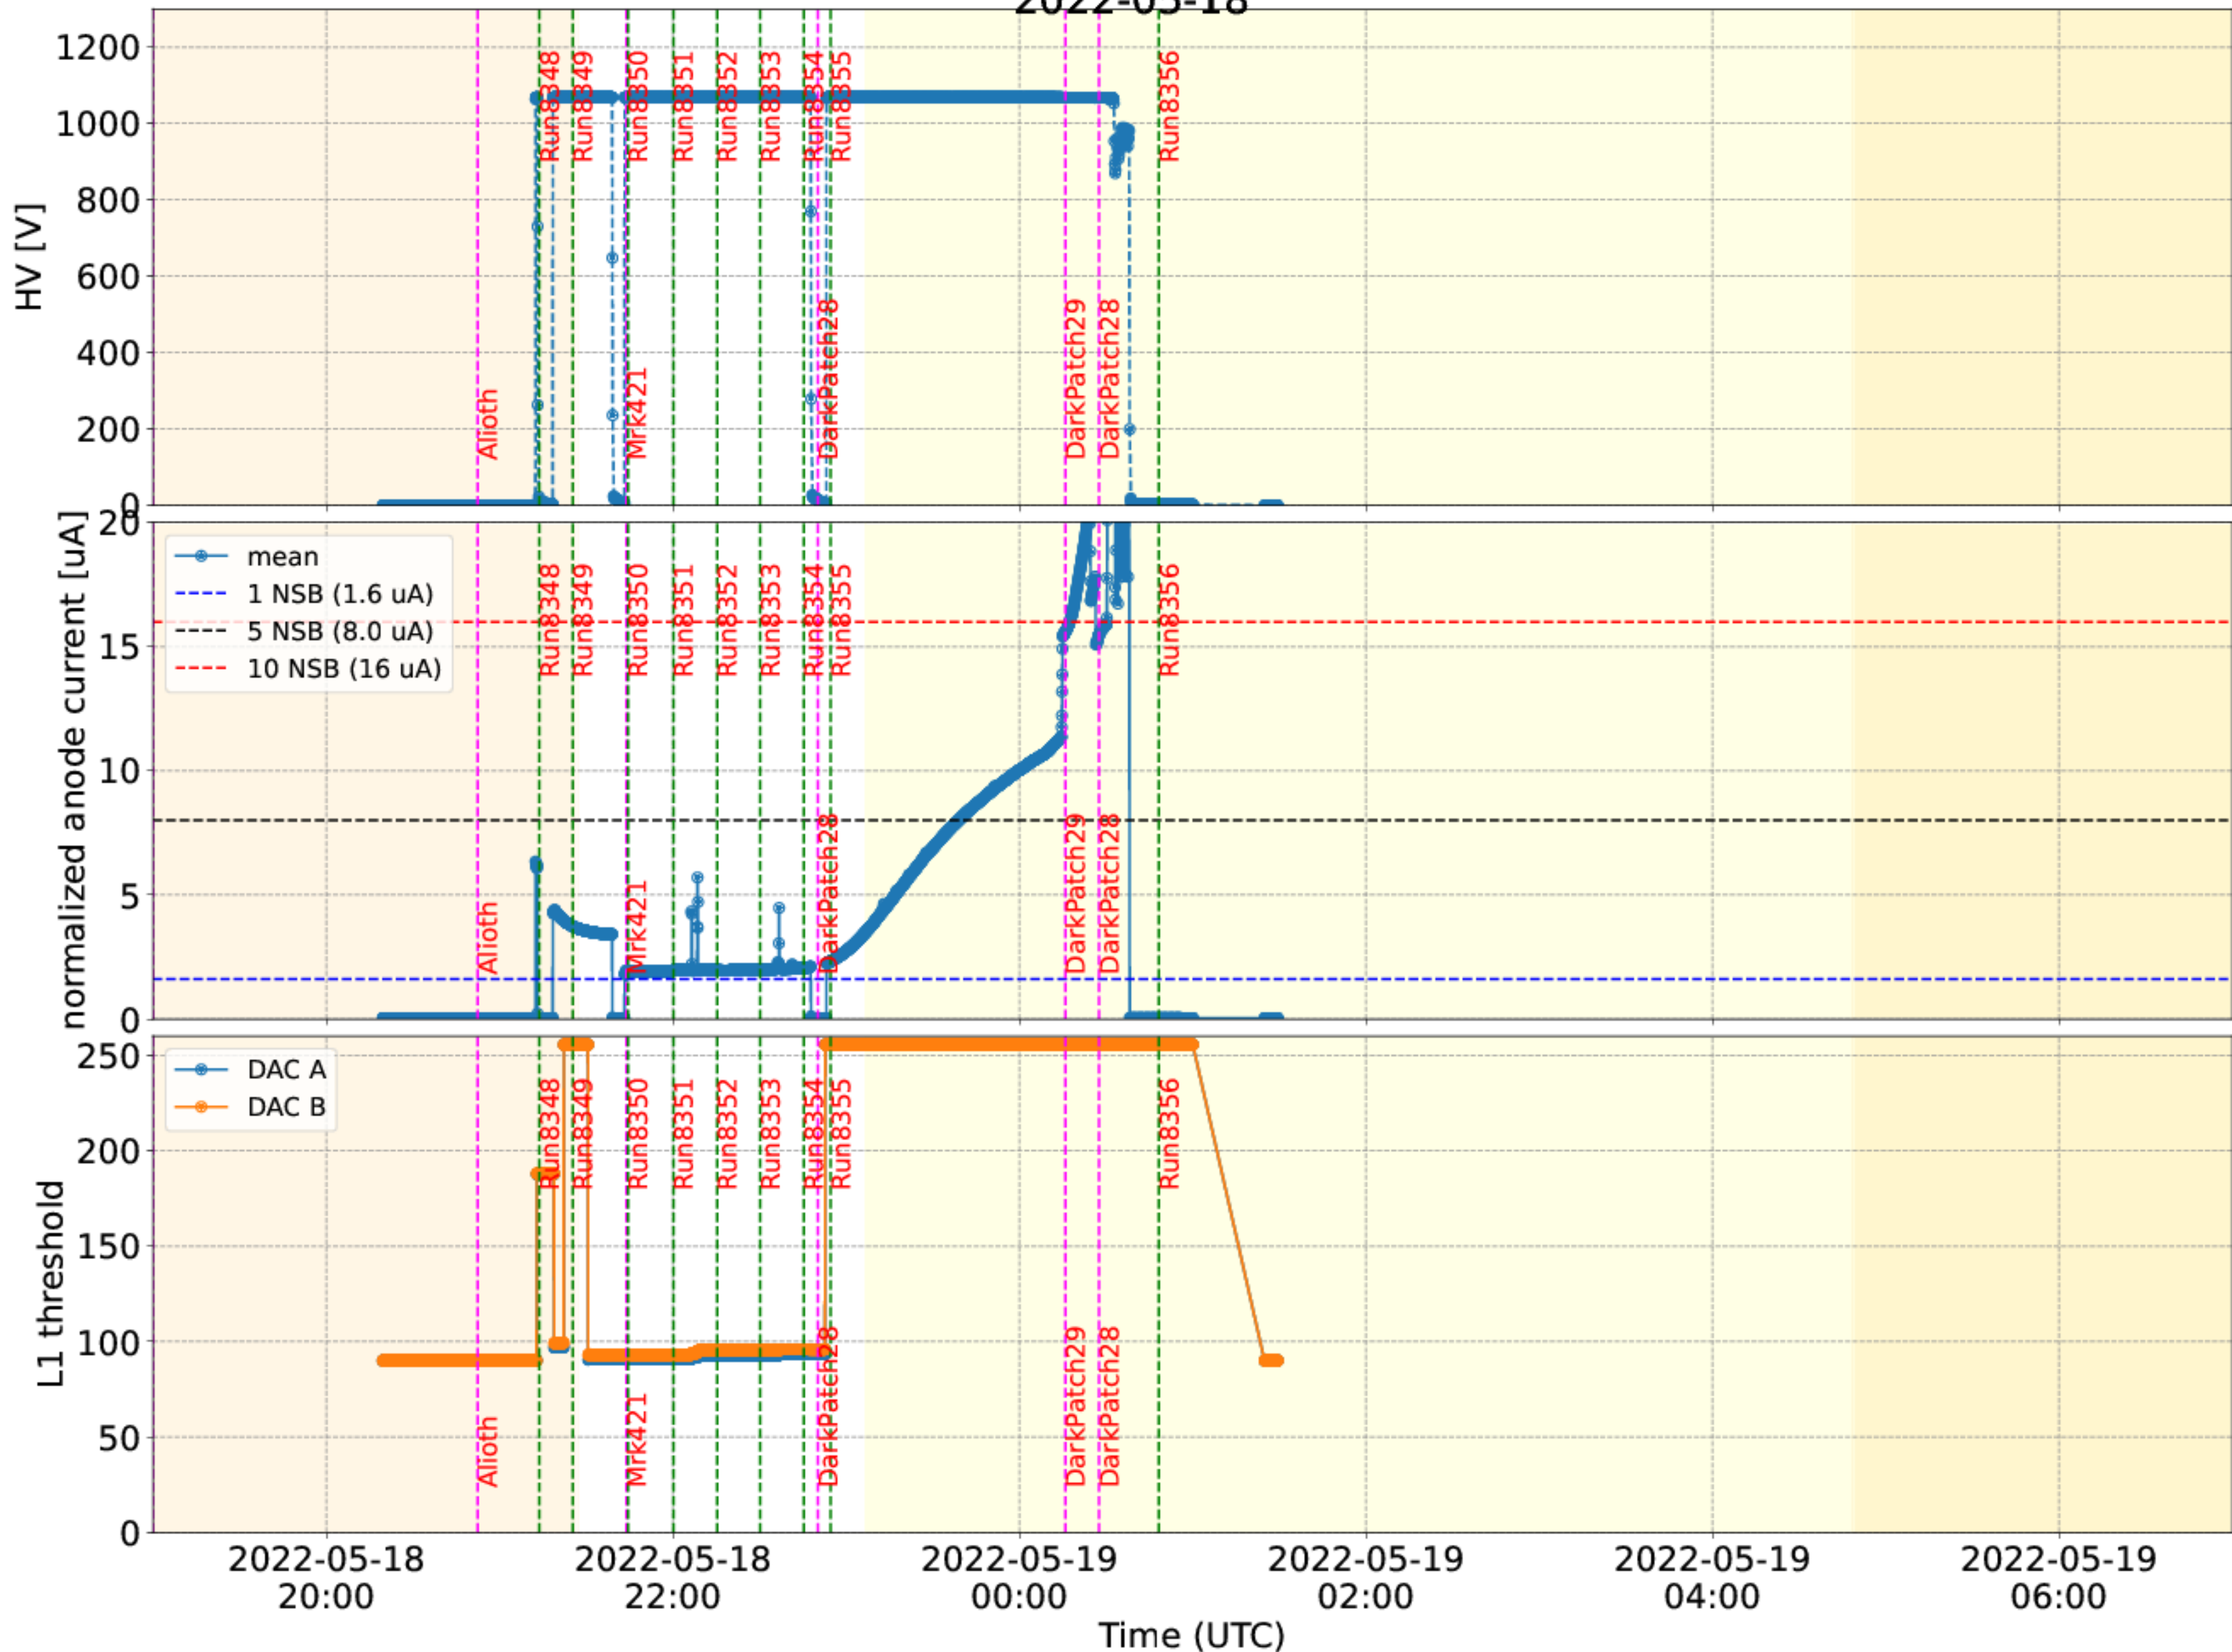

2022-05-18

2022-05-18

Calibration Box (2022-5-18)

run	start	stop	obs time [min]	type	LocalRate	PedestalRate	CalibrationRate	BUSYRate	CameraRate	wheel 1	wheel 2	mean HV	mean DC	Zd
8348	22/05/18 21:13	21:16	2.2	DRS	1993.0	0.0	0.0	36.0	1957.0	5.0	2.0	14	0.09	74.0
8349	22/05/18 21:25	21:27	2.4		1102.0	999.0	1139.0	0.0	0.0	5.0	2.0	1068	10.85	74.0
8350	22/05/18 21:44	21:59	15.0		7101.0	100.0	125.0	0.0	0.0	5.0	2.0	1068	5.56	17.0
8351	22/05/18 22:00	22:14	14.3		6903.0	100.0	108.0	0.0	0.0	5.0	2.0	1068	5.65	21.0
8352	22/05/18 22:15	22:29	14.2		6133.0	100.0	108.0	247.0	5982.0	5.0	2.0	1068	5.69	23.0
8353	22/05/18 22:30	22:44	14.3		6143.0	100.0	104.0	296.0	5940.0	5.0	2.0	1068	5.75	26.0
8354	22/05/18 22:45	22:47	1.8		5725.0	100.0	102.0	251.0	5567.0	5.0	2.0	1068	5.94	29.0
8355	22/05/18 22:54	00:37	102.8	PED+CAL	1474.0	999.0	995.0	0.0	0.0	5.0	2.0	1068	6.65	39.0

Counts for different bits

Number of Events in Trigger Type (UCTS vs TIB)

Difference between USTS/TIB and Dragon time

Difference between USTS/TIB and Dragon time

Counts for different bits

Number of Events in Trigger Type (UCTS vs TIB)

Difference between USTS/TIB and Dragon time

Difference between USTS/TIB and Dragon time

Counts for different bits

Number of Events in Trigger Type (UCTS vs TIB)

Difference between USTS/TIB and Dragon time

Difference between USTS/TIB and Dragon time

Counts for different bits

Number of Events in Trigger Type (UCTS vs TIB)

Difference between USTS/TIB and Dragon time

Difference between USTS/TIB and Dragon time