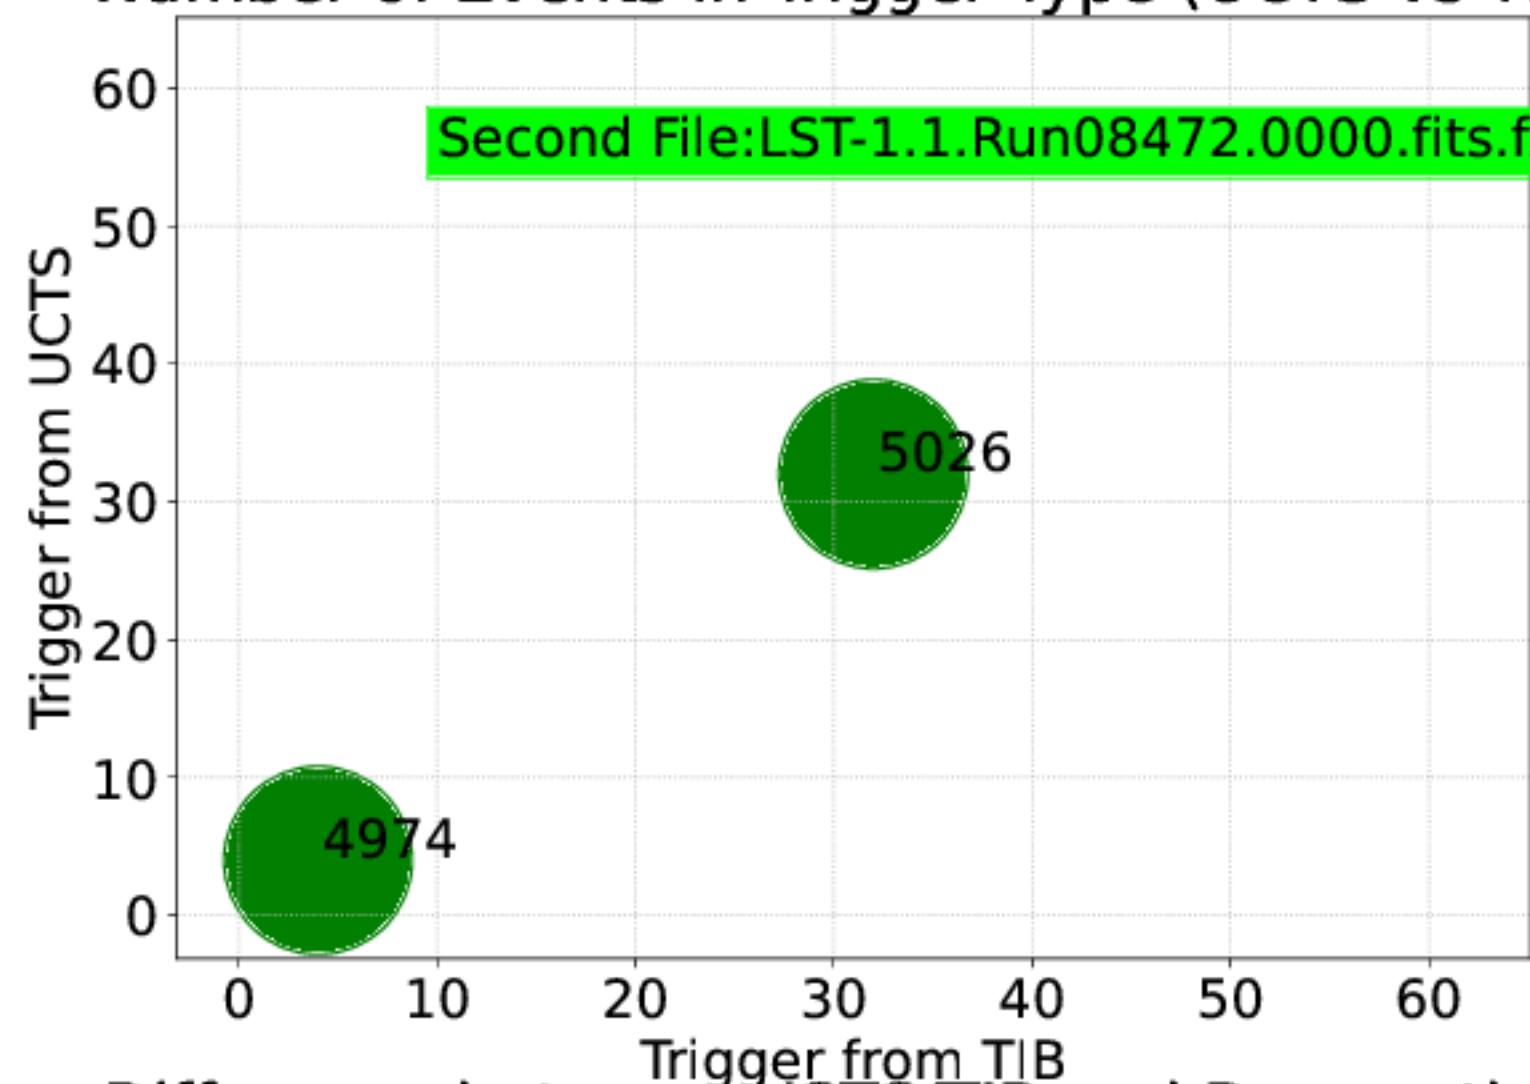

Counts for different bits

Number of Events in Trigger Type (UCTS vs TIB)

Difference between USTS/TIB and Dragon time

Difference between USTS/TIB and Dragon time

Counts for different bits

Number of Events in Trigger Type (UCTS vs TIB)