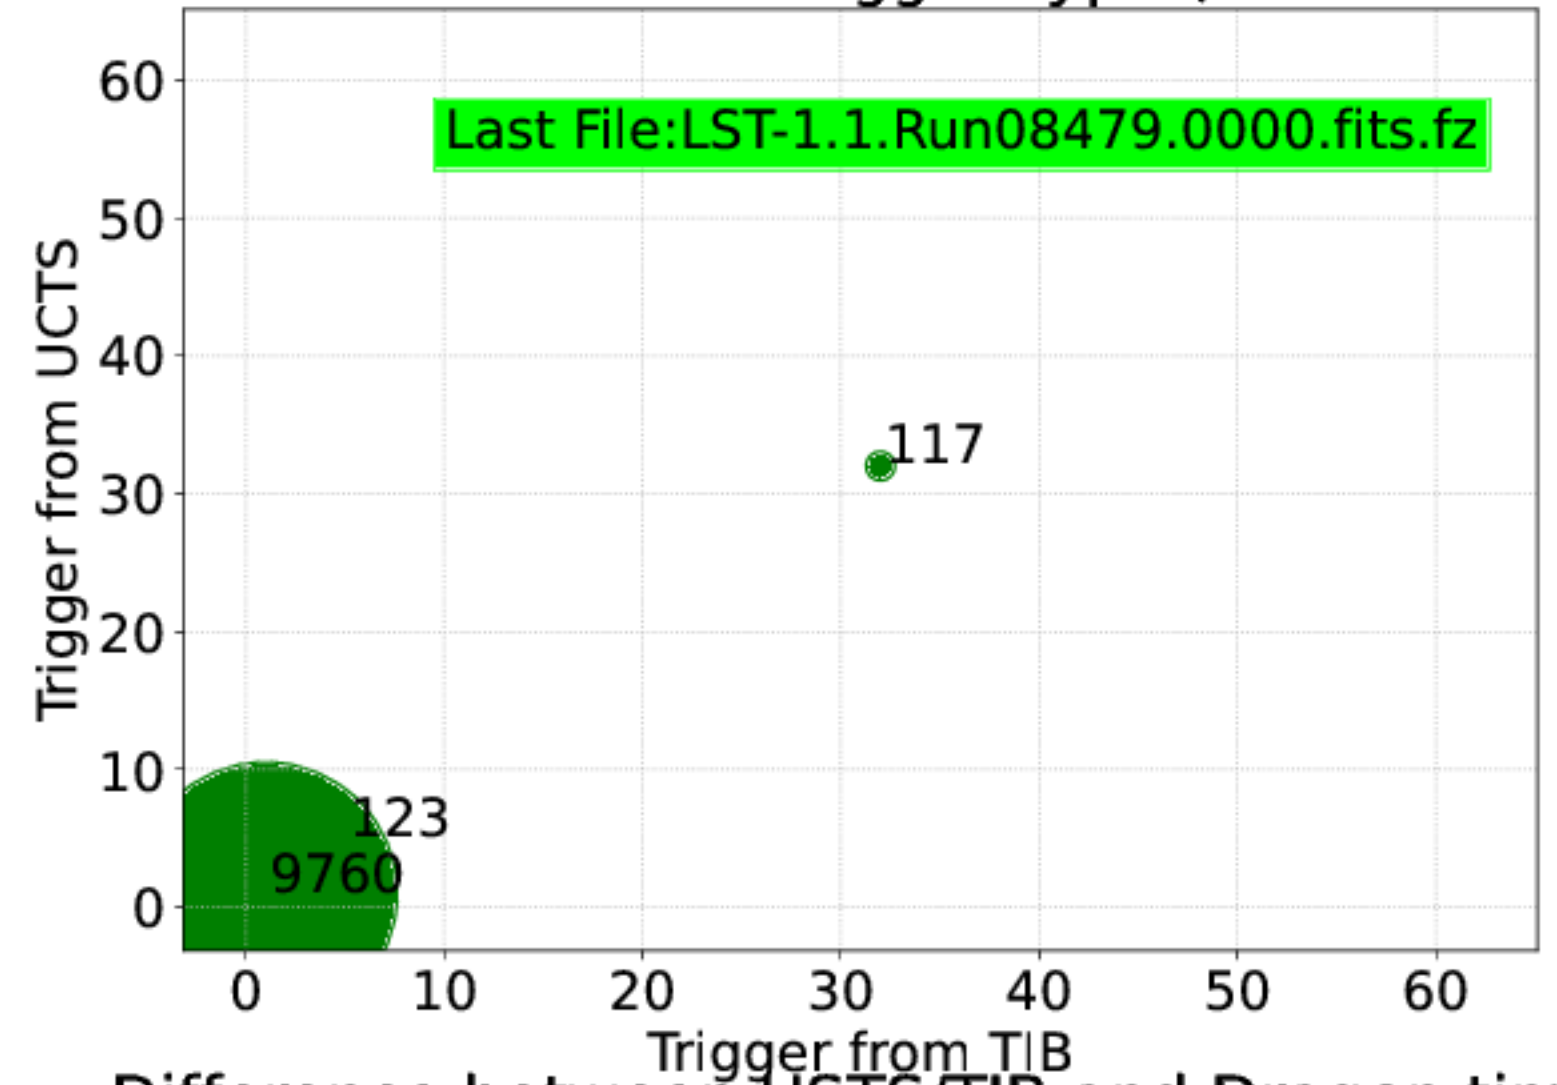

Number of Events in Trigger Type (UCTS vs TIB)