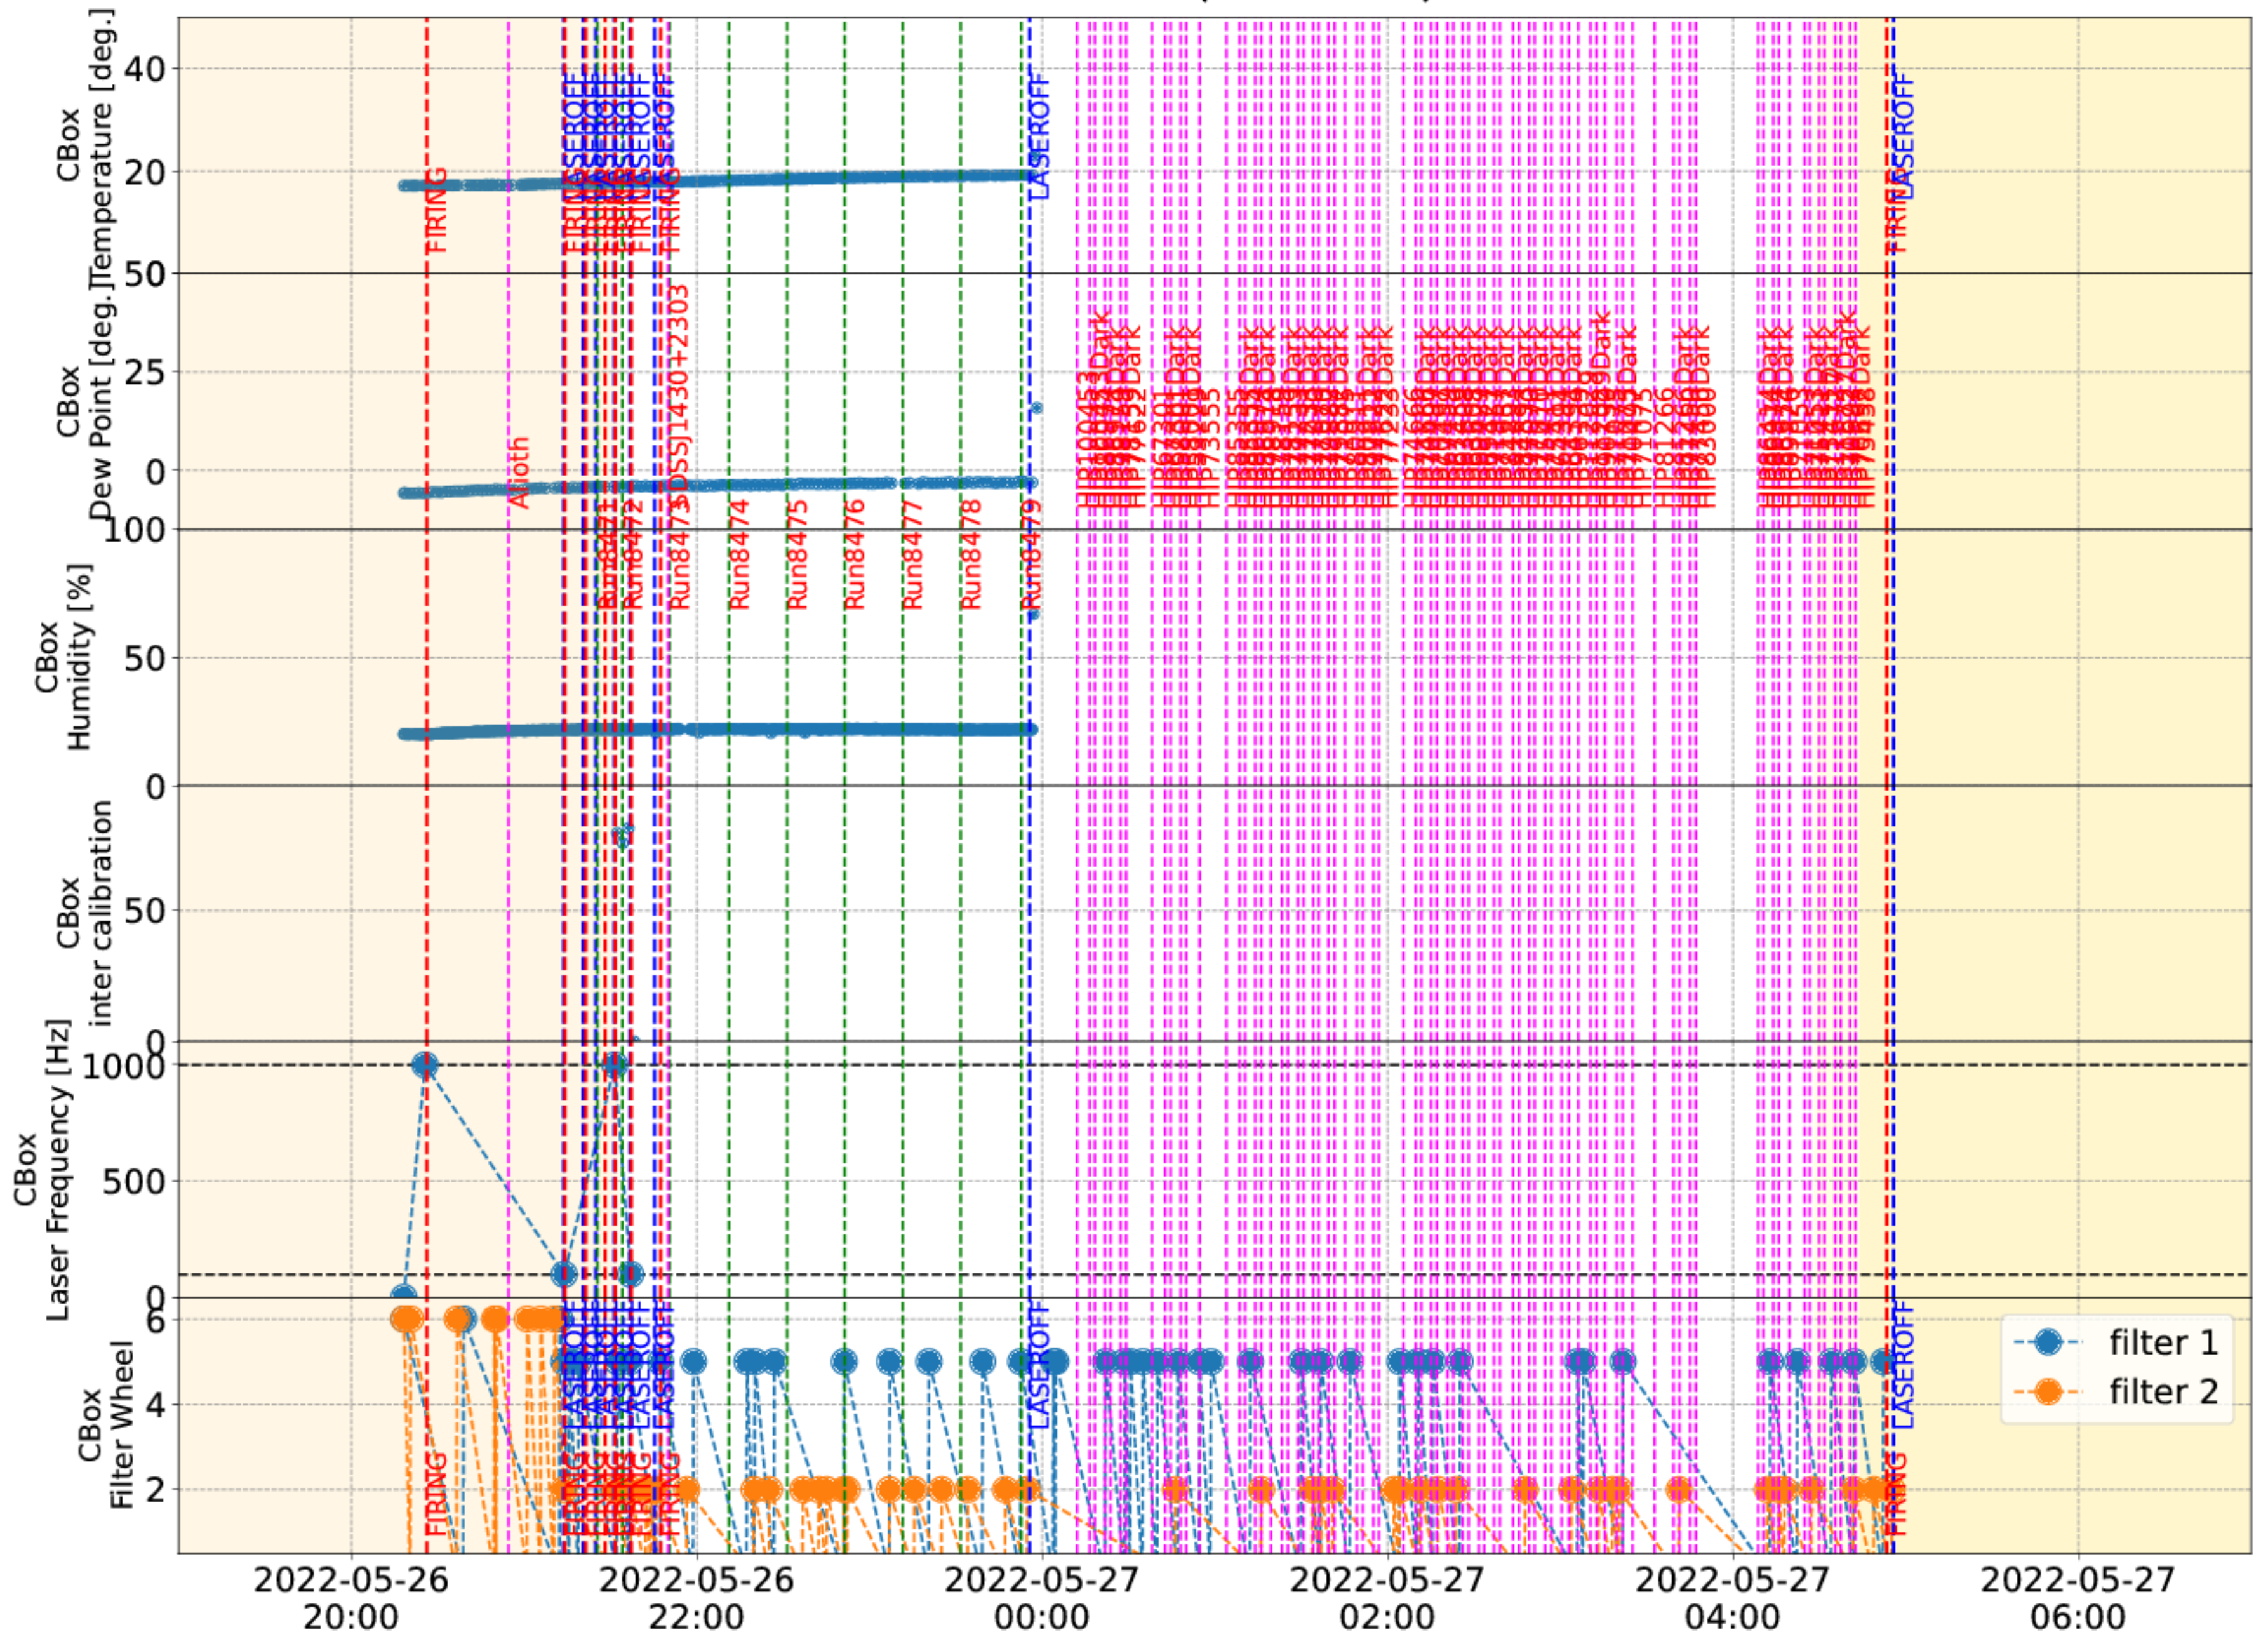

2022-05-26

Calibration Box (2022-5-26)

run	start	stop	obs time [min]	type	LocalRate	PedestalRate	CalibrationRate	BUSYRate	CameraRate	wheel 1	wheel 2	mean HV	mean DC	Zd
8471	22/05/26 21:25	21:27	2.2	DRS	2043.0	0.0	0.0	49.0	1994.0	5.0	2.0	15	0.09	75.0
8472	22/05/26 21:34	21:36	2.3	PED+CAL	1118.0	1000.0	1023.0	13.0	1973.0	5.0	2.0	1087	11.87	75.0
8473	22/05/26 21:50	22:10	19.9		8864.0	100.0	105.0	0.0	0.0	5.0	2.0	1087	5.94	23.0
8474	22/05/26 22:11	22:30	19.2		8468.0	100.0	109.0	506.0	8041.0	5.0	2.0	1087	5.77	18.0
8475	22/05/26 22:31	22:50	19.2		8275.0	100.0	105.0	468.0	7878.0	5.0	2.0	1087	5.9	14.0
8476	22/05/26 22:51	23:10	19.4		8509.0	100.0	102.0	505.0	8074.0	5.0	2.0	1087	6.18	10.0
8477	22/05/26 23:11	23:30	19.2		8563.0	100.0	106.0	0.0	0.0	5.0	2.0	1087	6.37	8.0
8478	22/05/26 23:31	23:51	20.2		8525.0	100.0	103.0	501.0	8109.0	5.0	2.0	1087	6.41	7.0

Counts for different bits

Number of Events in Trigger Type (UCTS vs TIB)

Difference between USTS/TIB and Dragon time

Difference between USTS/TIB and Dragon time

Counts for different bits

Number of Events in Trigger Type (UCTS vs TIB)

Difference between USTS/TIB and Dragon time

Difference between USTS/TIB and Dragon time

Counts for different bits

Number of Events in Trigger Type (UCTS vs TIB)

Difference between USTS/TIB and Dragon time

Difference between USTS/TIB and Dragon time

Counts for different bits

Number of Events in Trigger Type (UCTS vs TIB)

Difference between USTS/TIB and Dragon time

Difference between USTS/TIB and Dragon time