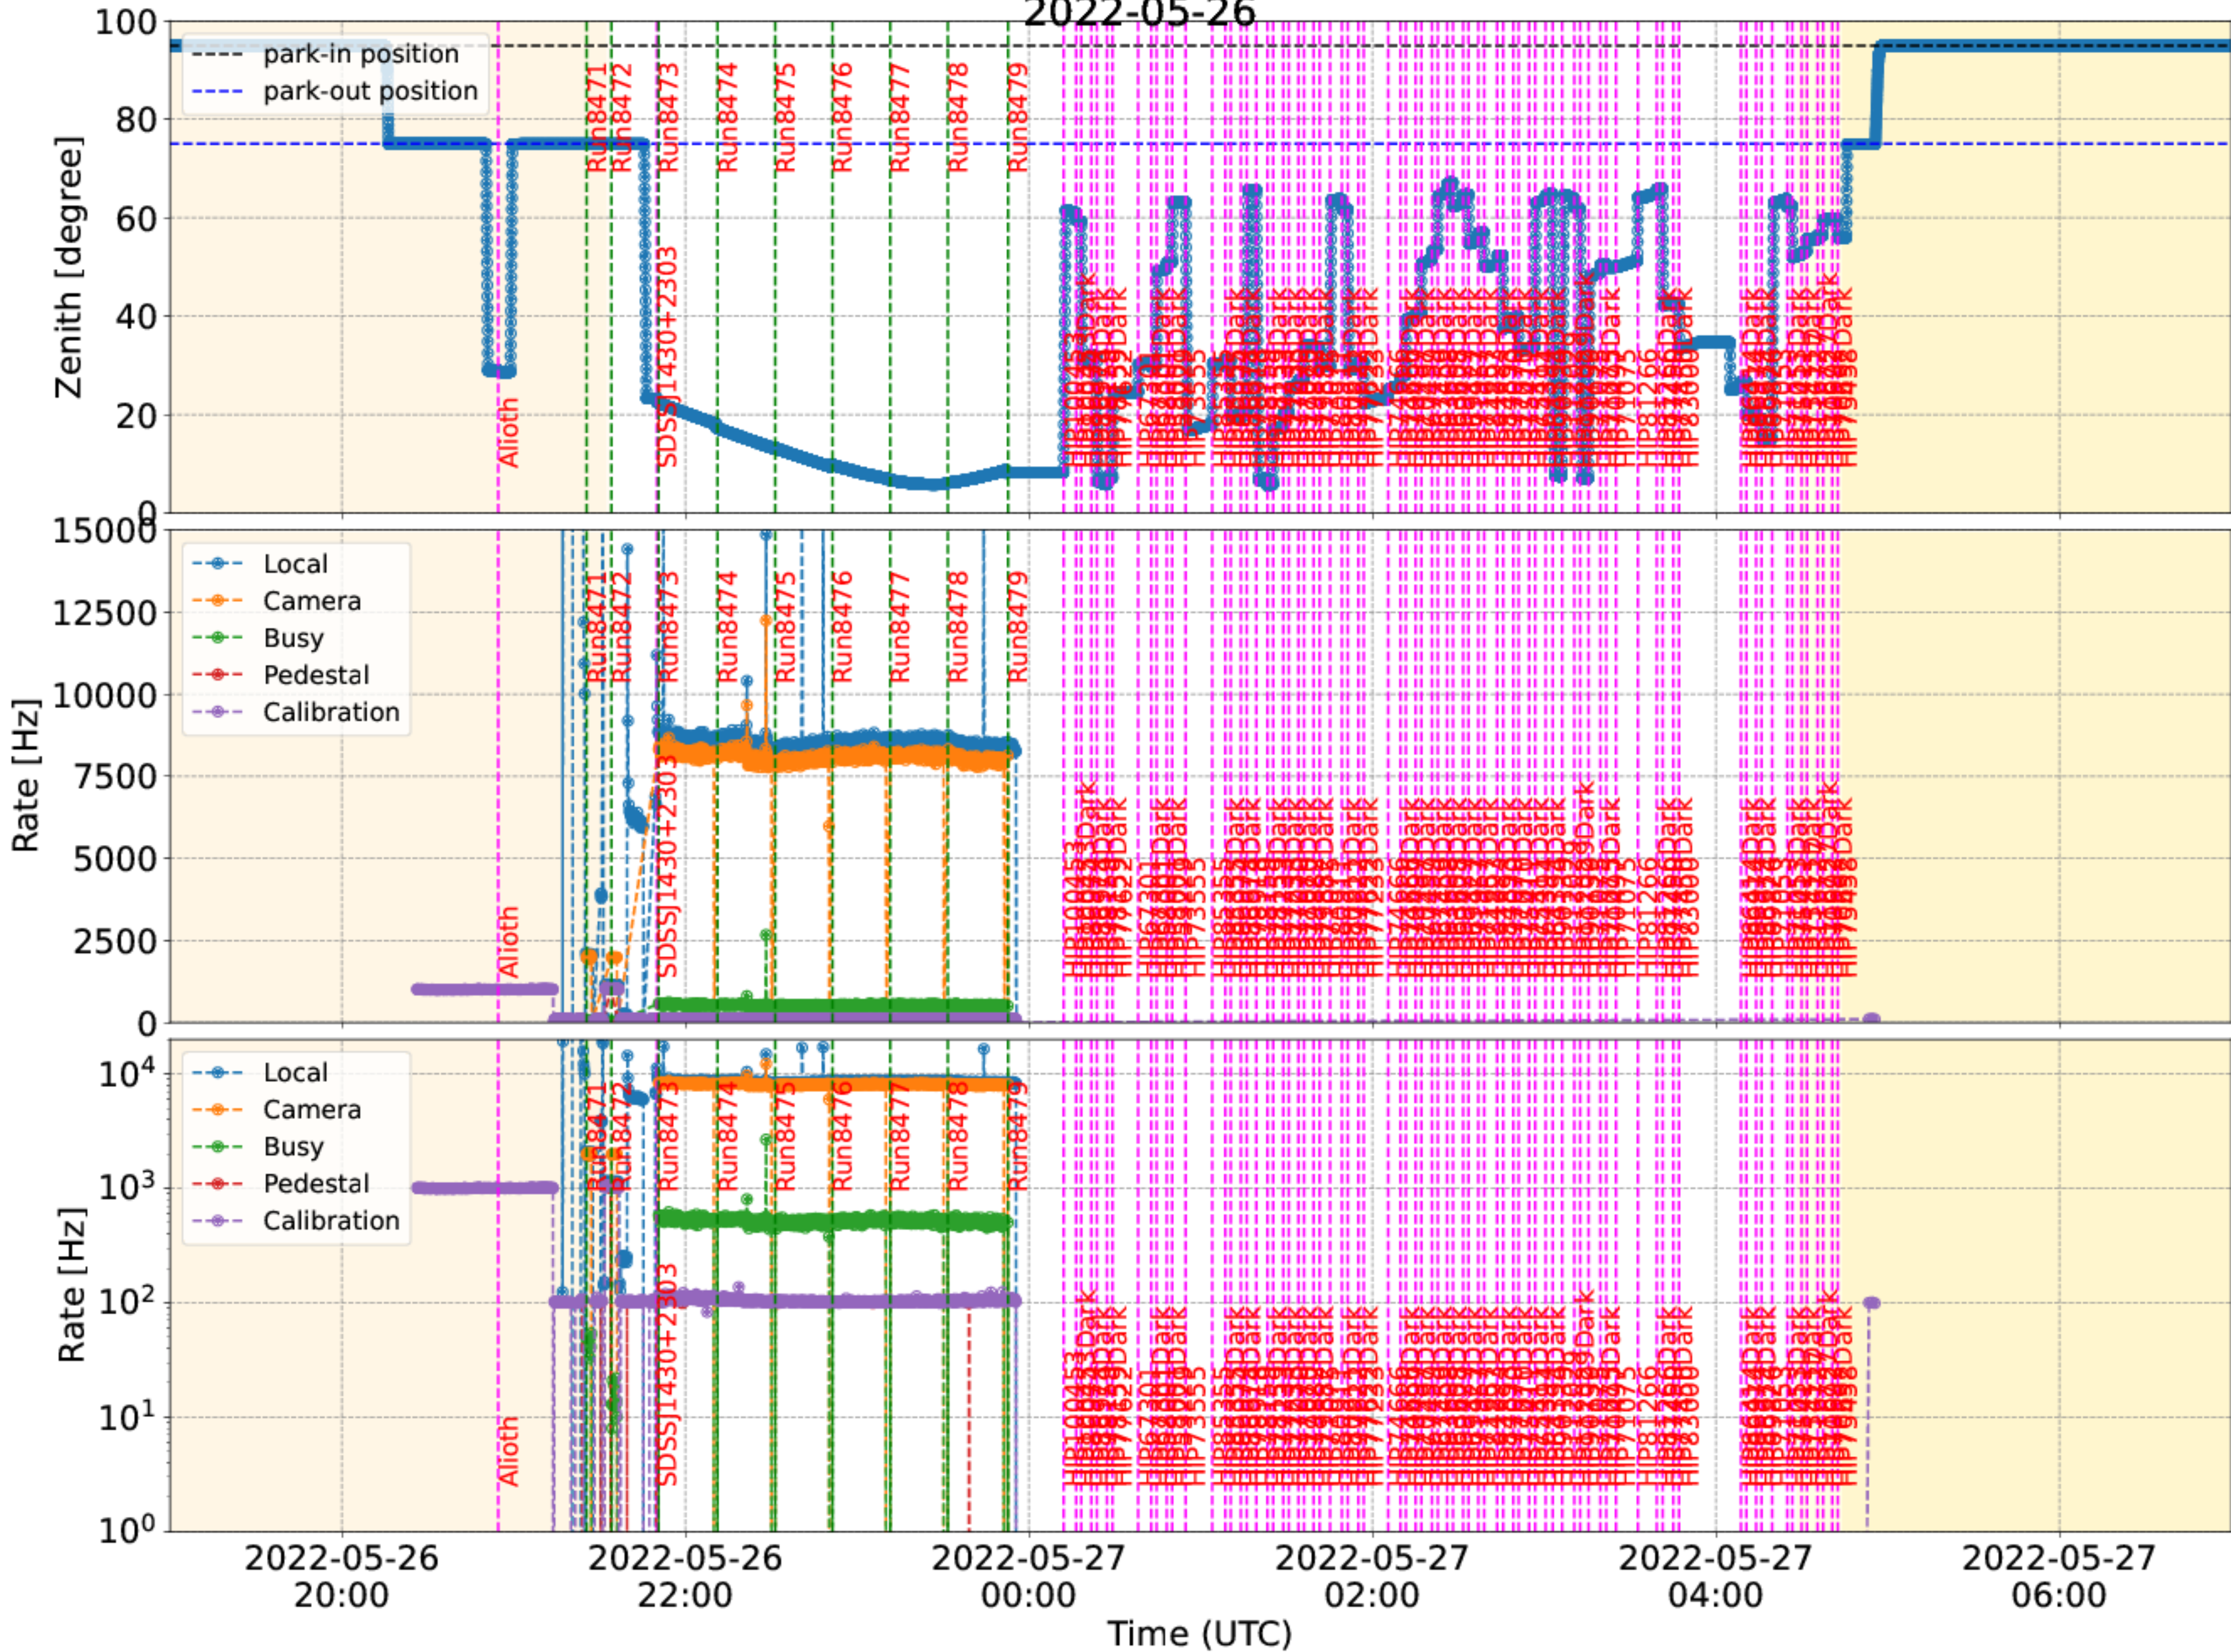

2022-05-26

Calibration Box (2022-5-26)

run	start	stop	obs time [min]	type	LocalRate	PedestalRate	CalibrationRate	BUSYRate	CameraRate	wheel 1	wheel 2	mean HV	mean DC	Zd
8471	22/05/26 21:25	21:27	2.2	DRS	2043.0	0.0	0.0	49.0	1994.0	5.0	2.0	15	0.09	75.0
8472	22/05/26 21:34	21:36	2.3	PED+CAL	1118.0	1000.0	1023.0	13.0	1973.0	5.0	2.0	1087	11.87	75.0
8473	22/05/26 21:50	22:10	19.9		8864.0	100.0	105.0	0.0	0.0	5.0	2.0	1087	5.94	23.0
8474	22/05/26 22:11	22:30	19.2		8468.0	100.0	109.0	506.0	8041.0	5.0	2.0	1087	5.77	18.0
8475	22/05/26 22:31	22:50	19.2		8275.0	100.0	105.0	468.0	7878.0	5.0	2.0	1087	5.9	14.0
8476	22/05/26 22:51	23:10	19.4		8509.0	100.0	102.0	505.0	8074.0	5.0	2.0	1087	6.18	10.0
8477	22/05/26 23:11	23:30	19.2		8563.0	100.0	106.0	0.0	0.0	5.0	2.0	1087	6.37	8.0
8478	22/05/26 23:31	23:51	20.2		8525.0	100.0	103.0	501.0	8109.0	5.0	2.0	1087	6.41	7.0

Counts for different bits

Number of Events in Trigger Type (UCTS vs TIB)

Difference between USTS/TIB and Dragon time

Difference between USTS/TIB and Dragon time

Counts for different bits

Number of Events in Trigger Type (UCTS vs TIB)

Difference between USTS/TIB and Dragon time

Difference between USTS/TIB and Dragon time

Counts for different bits

Number of Events in Trigger Type (UCTS vs TIB)

Difference between USTS/TIB and Dragon time

Difference between USTS/TIB and Dragon time

Counts for different bits

Number of Events in Trigger Type (UCTS vs TIB)

Difference between USTS/TIB and Dragon time

Difference between USTS/TIB and Dragon time