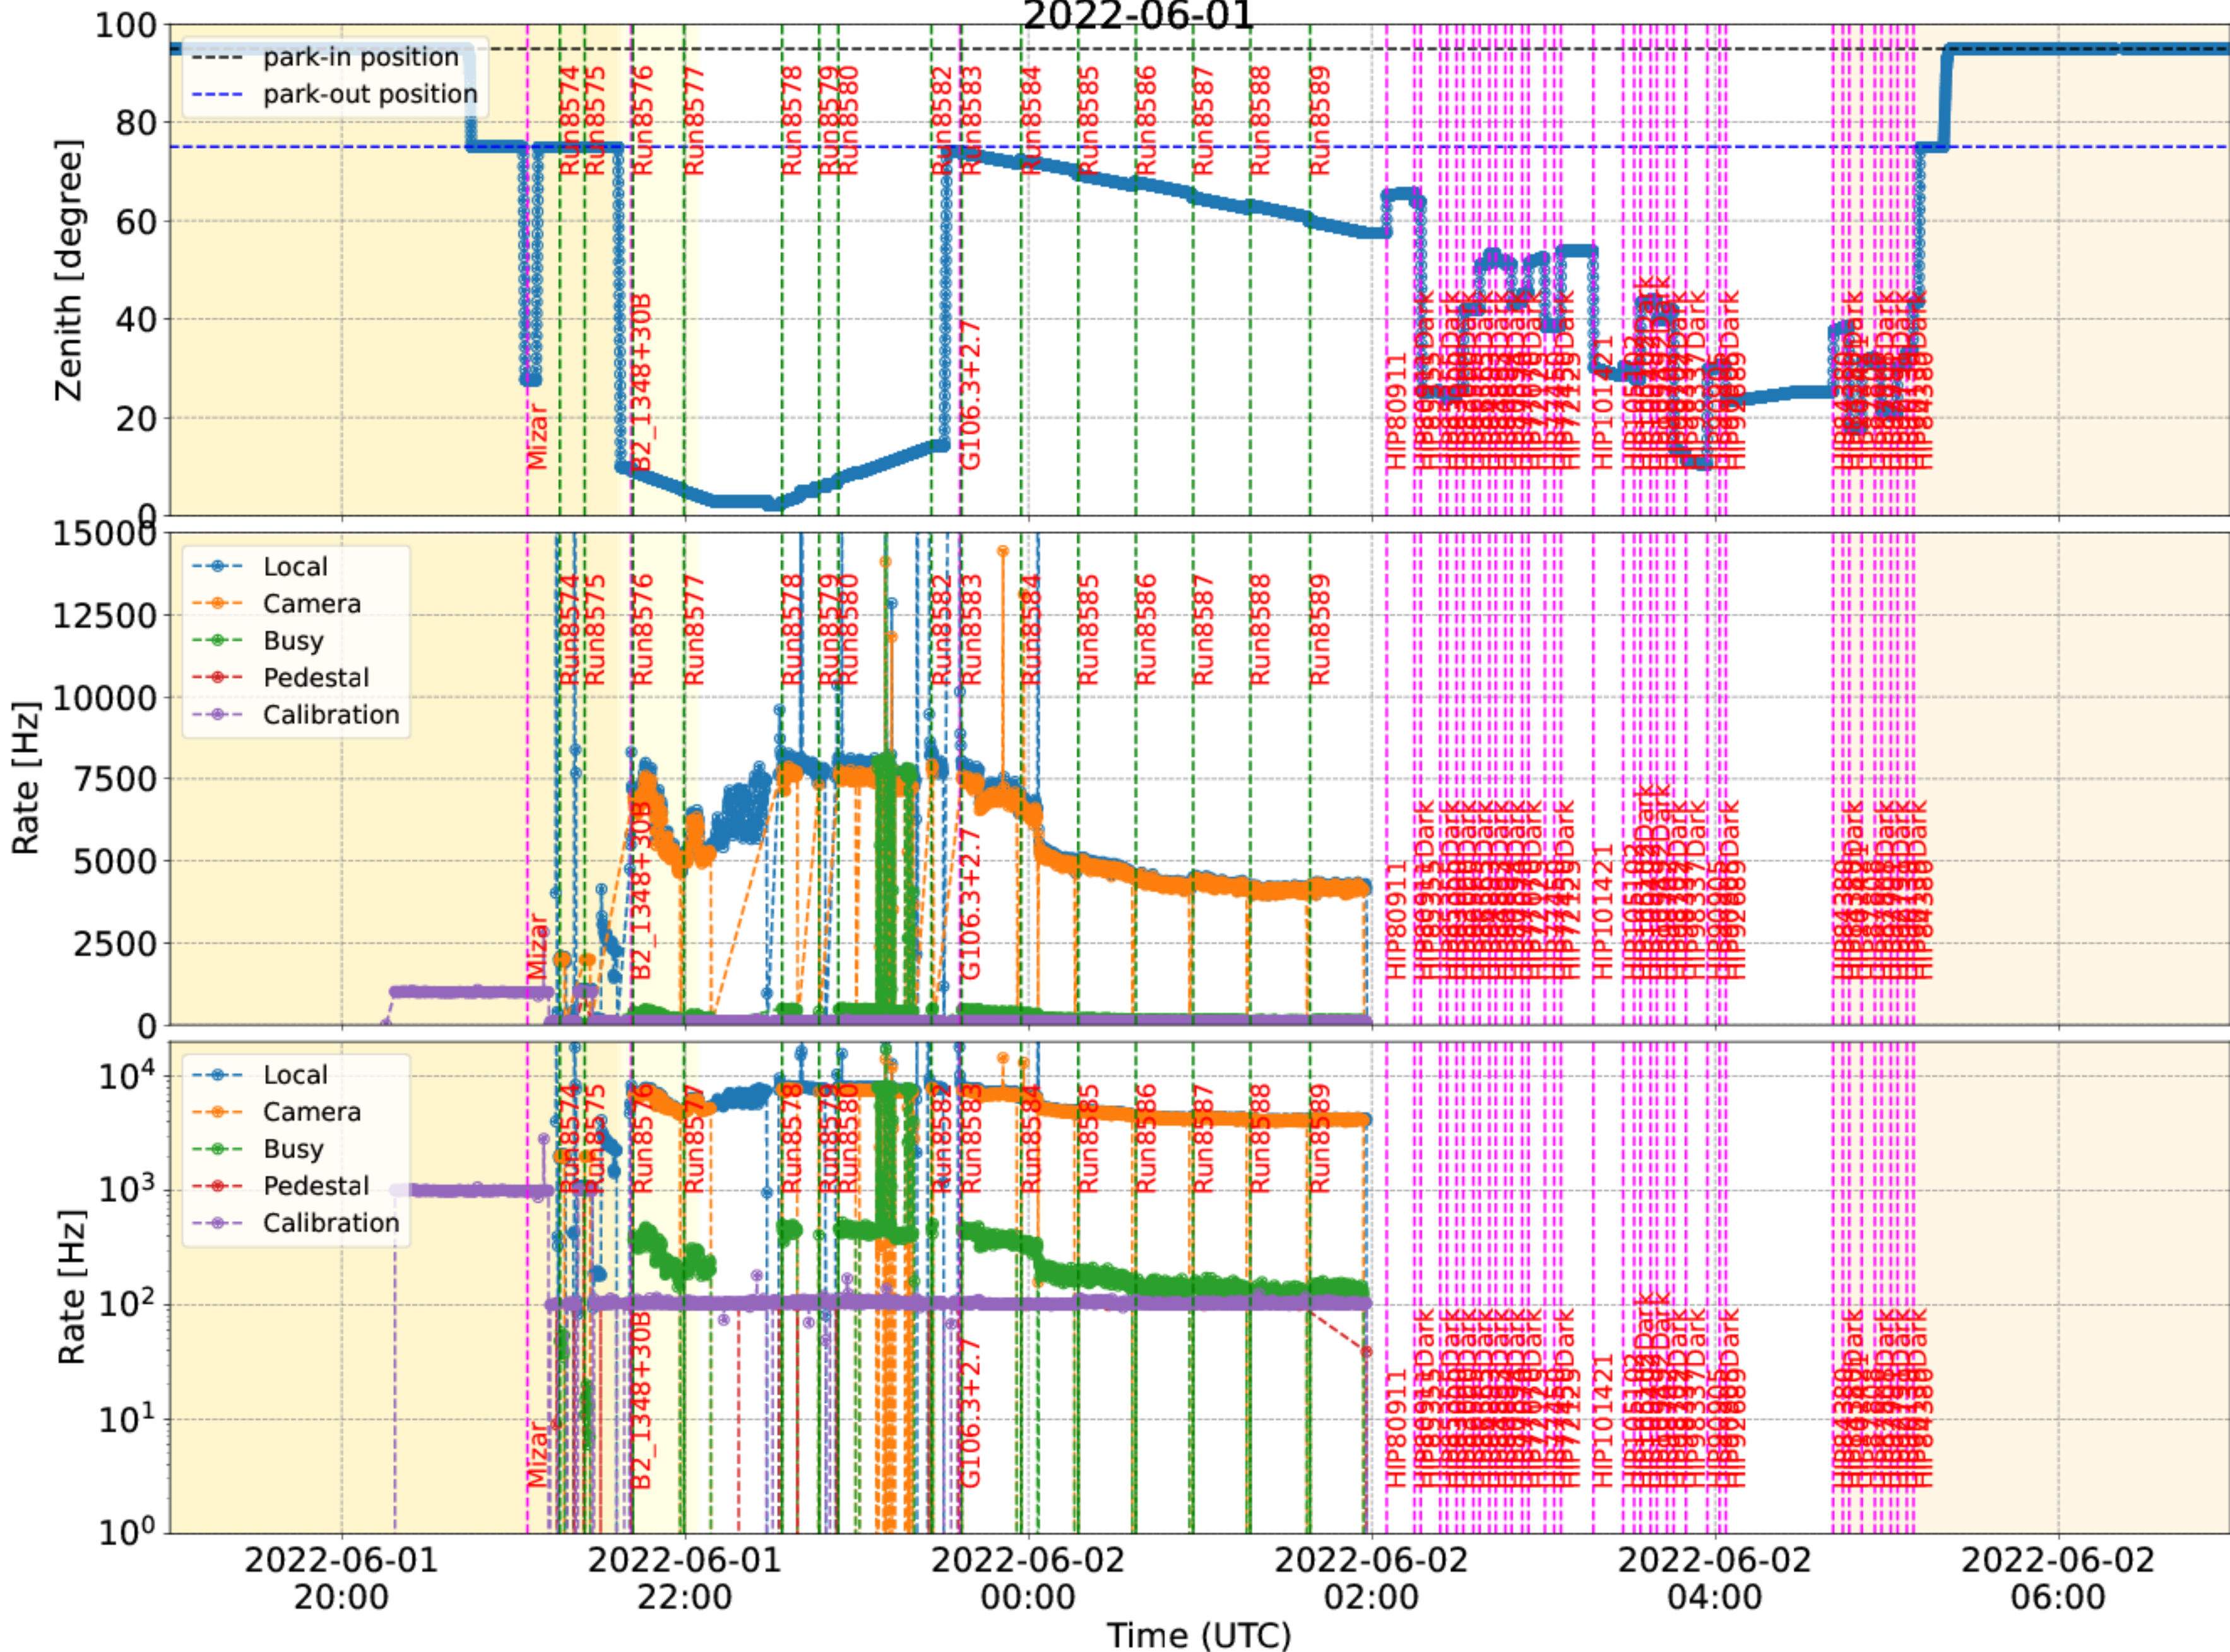

2022-06-01

2022-06-01

Calibration Box (2022-6-1)

run	start	stop	obs time [min]	type	LocalRate	PedestalRate	CalibrationRate	BUSYRate	CameraRate	wheel 1	wheel 2	mean HV	mean DC	Zd
8574	22/06/01 21:16	21:18	2.2	DRS	2023.0	0.0	0.0	48.0	1975.0	5.0	2.0	11	0.09	75.0
8575	22/06/01 21:25	21:27	2.4	PED+CAL	1077.0	1000.0	1012.0	11.0	1985.0	5.0	2.0	1070	12.93	75.0
8576	22/06/01 21:41	21:58	17.0		7138.0	100.0	104.0	0.0	0.0	5.0	2.0	1070	7.15	9.0
8577	22/06/01 21:59	22:09	9.9		5099.0	100.0	104.0	199.0	4998.0	5.0	2.0	1070	7.89	5.0
8578	22/06/01 22:33	22:39	6.0		8197.0	100.0	104.0	502.0	7770.0	5.0	2.0	1070	7.27	2.0
8579	22/06/01 22:46	22:47	0.6		7640.0	100.0	108.0	409.0	7308.0	5.0	2.0	1070	7.3	6.0
8580	22/06/01 22:53	23:00	6.6		8157.0	100.0	108.0	0.0	0.0	5.0	2.0	1070	7.33	7.0
8582	22/06/01 23:26	23:27	1.0		8185.0	100.0	103.0	464.0	7801.0	5.0	2.0	1070	7.59	14.0
8583	22/06/01 23:36	23:56	20.0		8052.0	100.0	105.0	0.0	0.0	5.0	2.0	1070	14.76	73.0
8584	22/06/01 23:57	00:16	19.2		6953.0	100.0	100.0	0.0	0.0	5.0	2.0	1069	14.6	72.0
8585	22/06/02 00:17	00:36	19.4		4873.0	100.0	113.0	165.0	4807.0	5.0	2.0	1070	13.8	69.0
8586	22/06/02 00:37	00:56	19.3		4474.0	100.0	106.0	159.0	4409.0	0.0	2.0	1070	12.87	67.0
8587	22/06/02 00:57	01:16	19.2		4507.0	100.0	102.0	0.0	0.0	5.0	2.0	1070	12.11	65.0
8588	22/06/02 01:17	01:37	20.2		4127.0	100.0	108.0	0.0	0.0	5.0	2.0	1070	10.71	63.0

Counts for different bits

Number of Events in Trigger Type (UCTS vs TIB)

Difference between USTS/TIB and Dragon time

Difference between USTS/TIB and Dragon time

Counts for different bits

Number of Events in Trigger Type (UCTS vs TIB)

Difference between USTS/TIB and Dragon time

Difference between USTS/TIB and Dragon time

Counts for different bits

Number of Events in Trigger Type (UCTS vs TIB)

Difference between USTS/TIB and Dragon time

Difference between USTS/TIB and Dragon time

First File:LST-1.1.Run08574.0000.fits.fz

Last File: LST-1.1.Run08589.0088.fits.fz

2022-6-1 no strange HV pixel