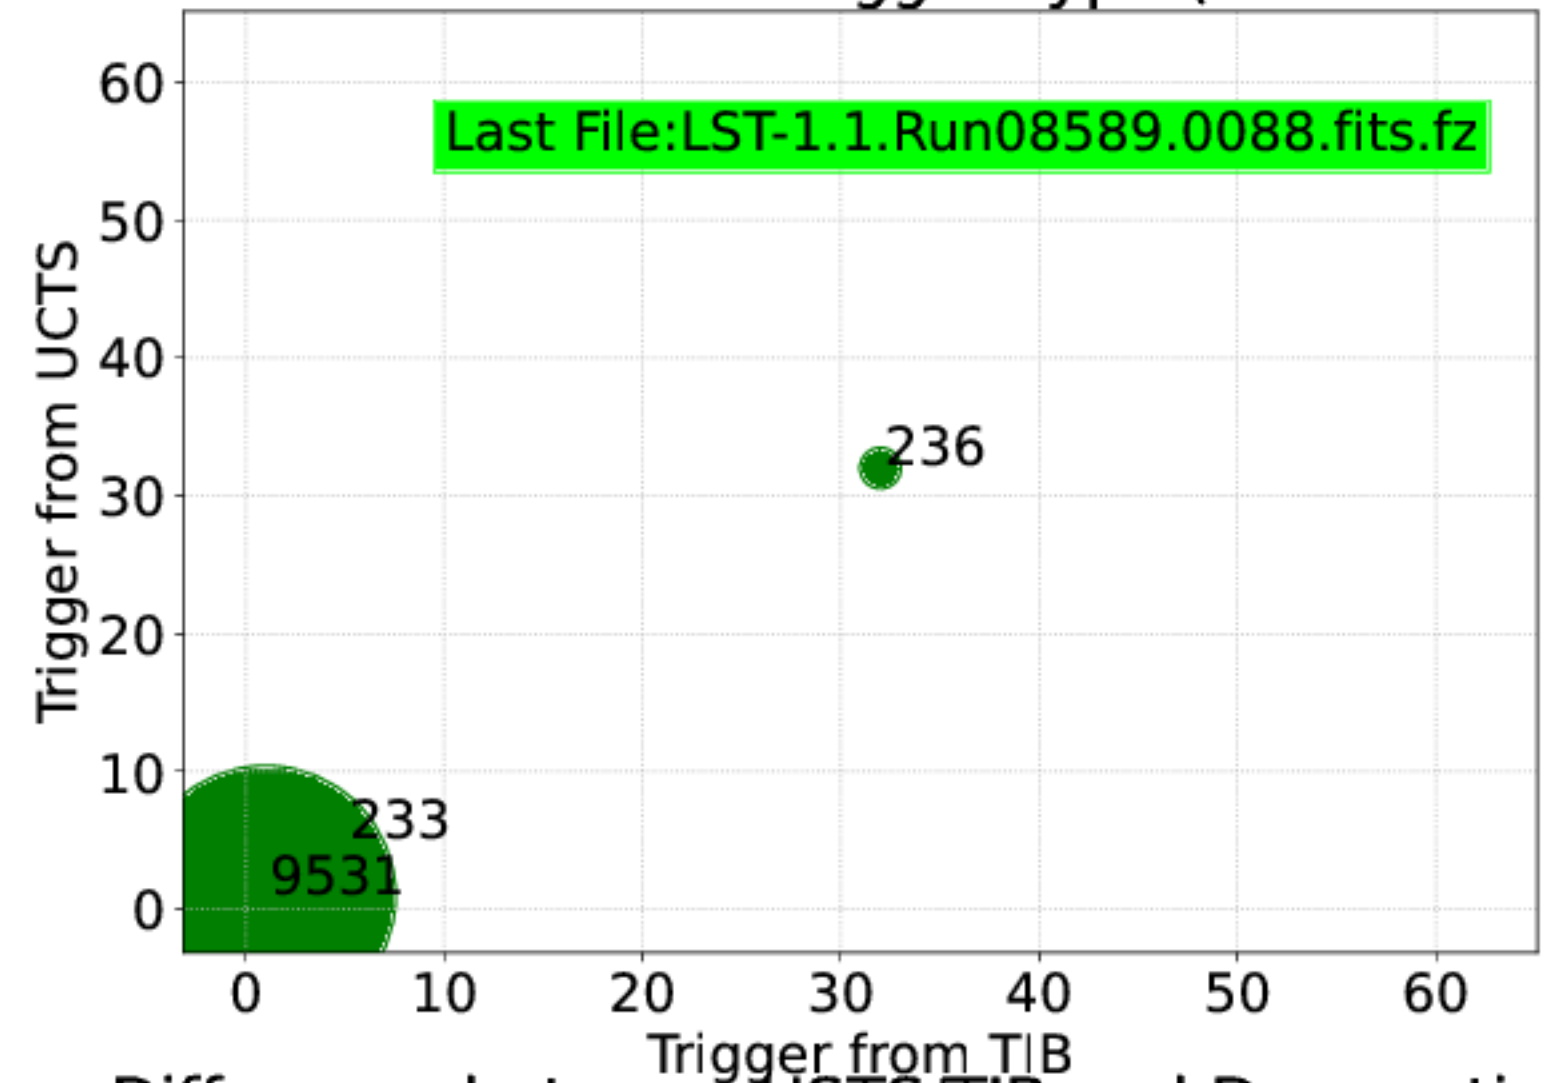

Difference between USTS/TIB and Dragon time

Difference between USTS/TIB and Dragon time

Counts for different bits

Number of Events in Trigger Type (UCTS vs TIB)

Difference between USTS/TIB and Dragon time

Difference between USTS/TIB and Dragon time

First File:LST-1.1.Run08574.0000.fits.fz

Last File: LST-1.1.Run08589.0088.fits.fz

2022-6-1 no strange HV pixel