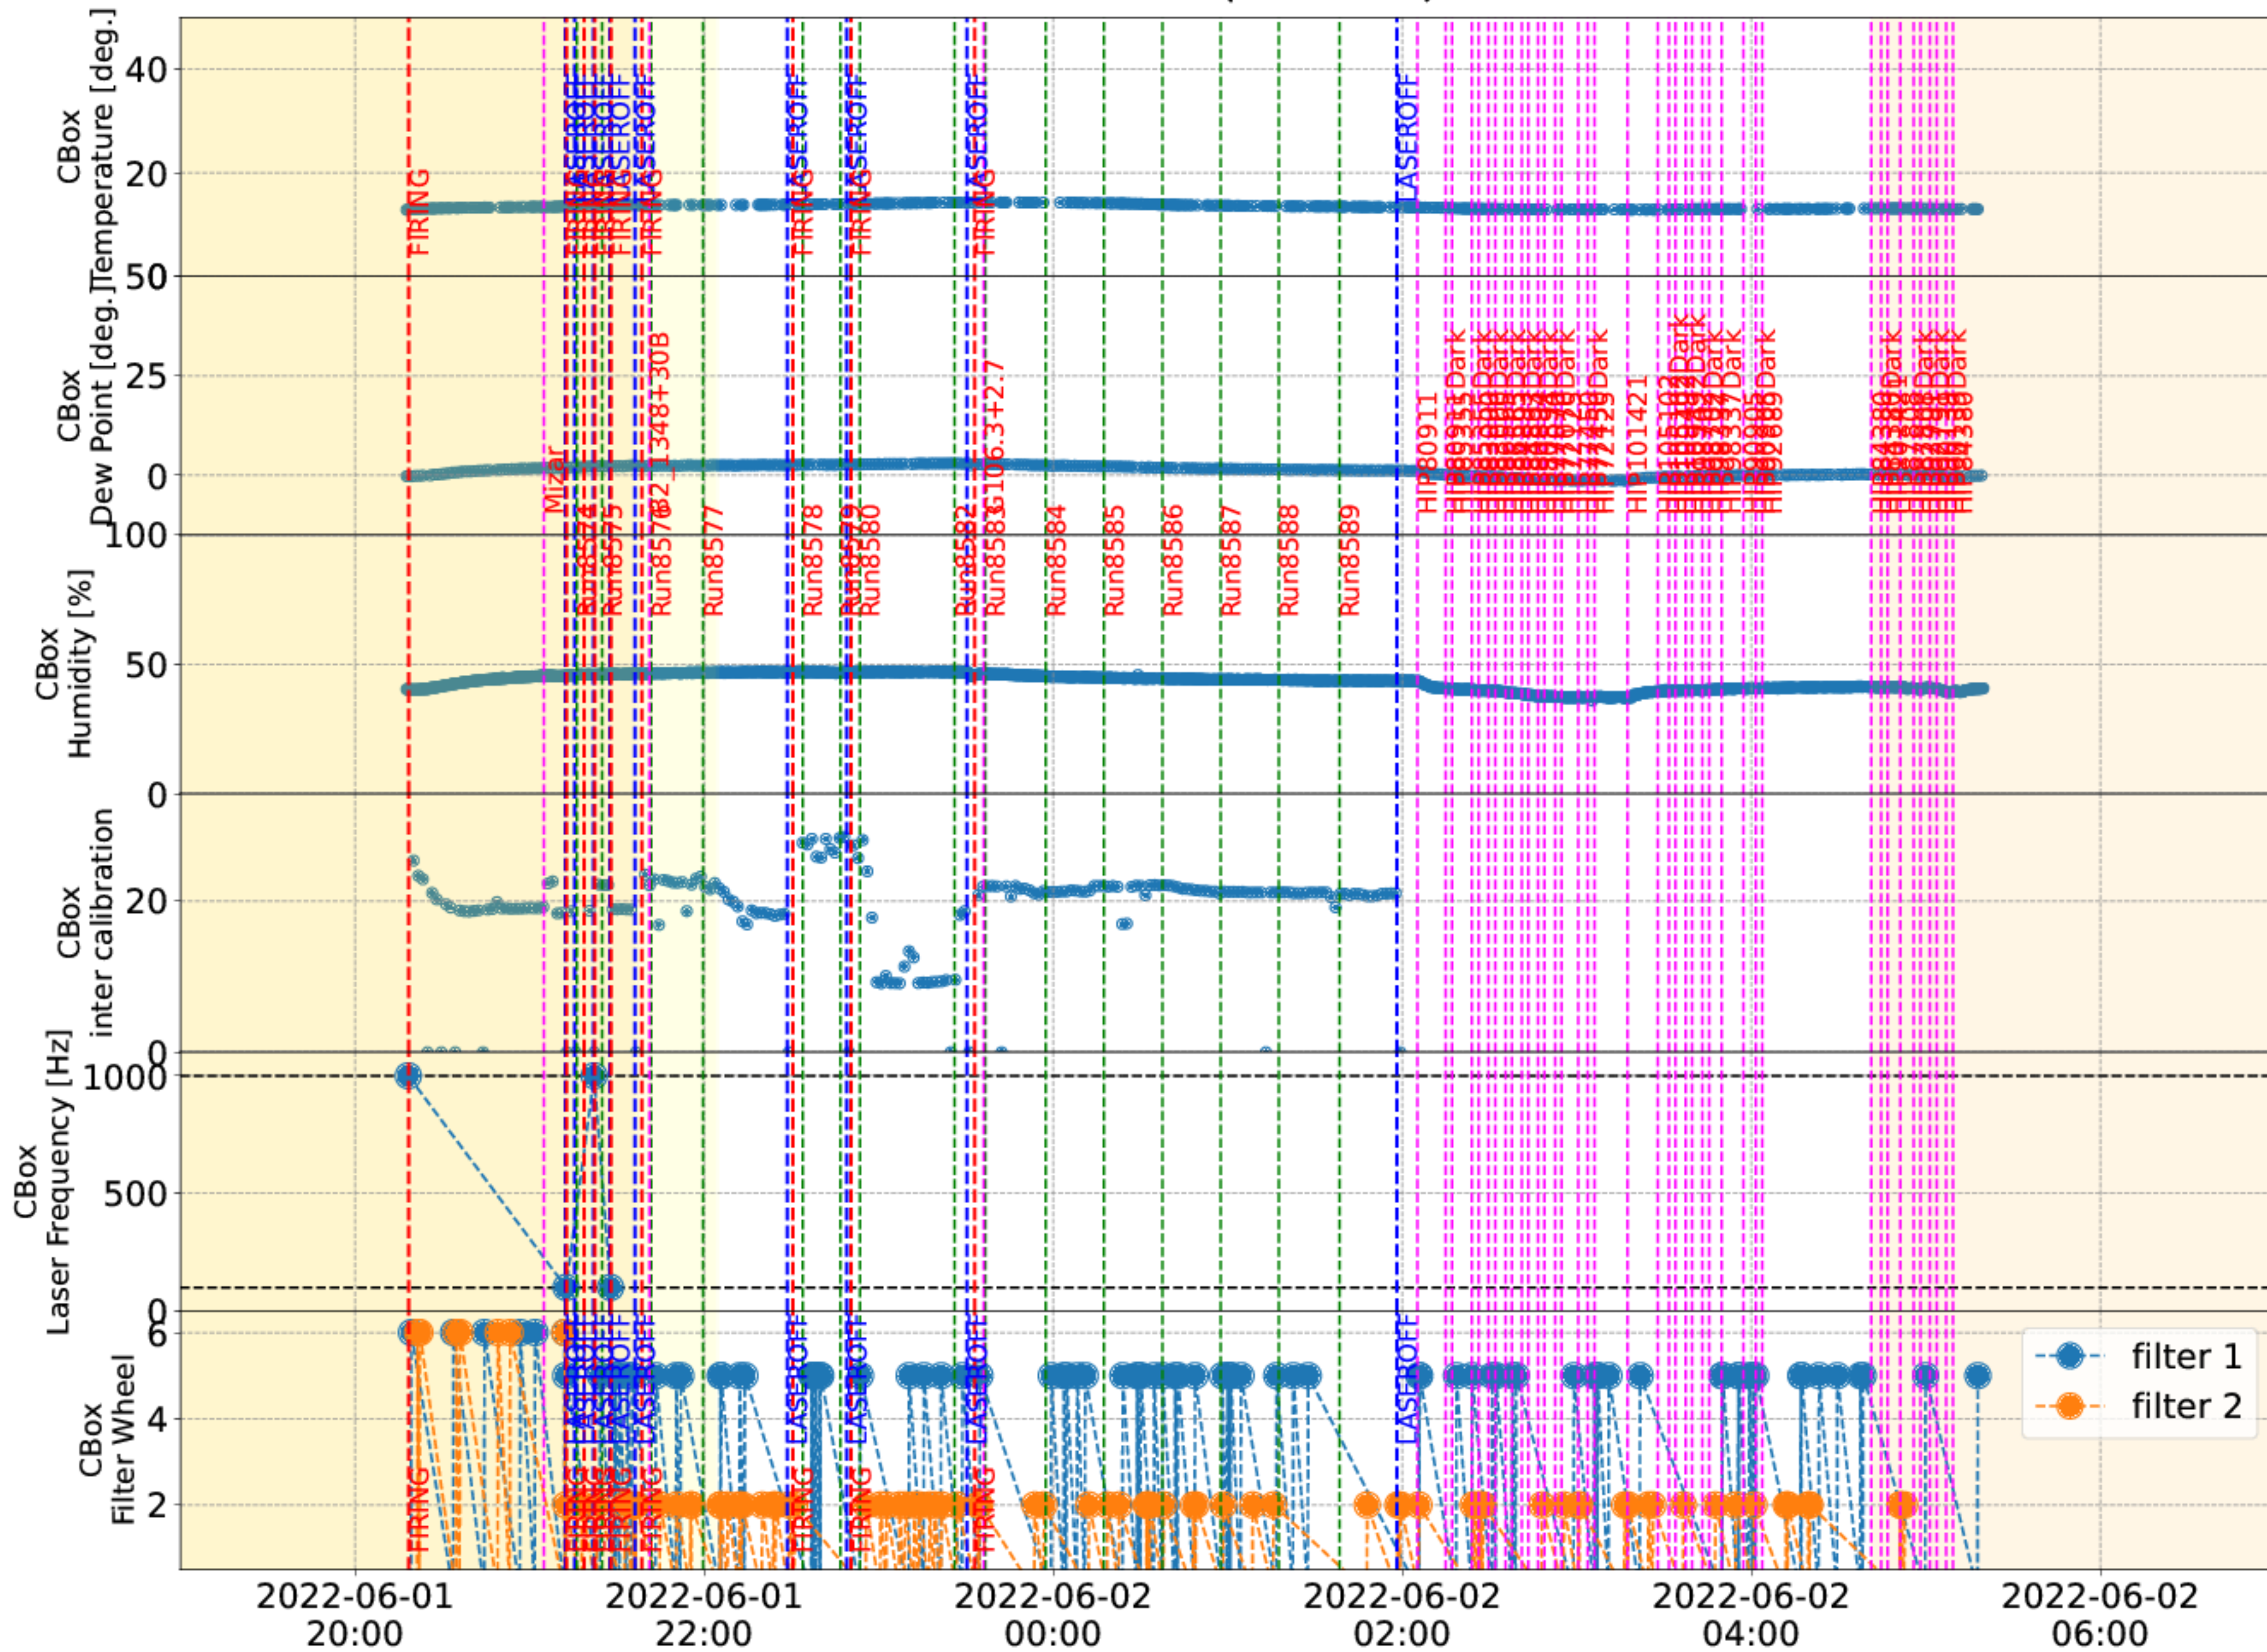

2022-06-01

2022-06-01

Calibration Box (2022-6-1)

run	start	stop	obs time [min]	type	LocalRate	PedestalRate	CalibrationRate	BUSYRate	CameraRate	wheel 1	wheel 2	mean HV	mean DC	Zd
8574	22/06/01 21:16	21:18	2.2	DRS	2023.0	0.0	0.0	48.0	1975.0	5.0	2.0	11	0.09	75.0
8575	22/06/01 21:25	21:27	2.4	PED+CAL	1077.0	1000.0	1012.0	11.0	1985.0	5.0	2.0	1070	12.93	75.0
8576	22/06/01 21:41	21:58	17.0		7138.0	100.0	104.0	0.0	0.0	5.0	2.0	1070	7.15	9.0
8577	22/06/01 21:59	22:09	9.9		5099.0	100.0	104.0	199.0	4998.0	5.0	2.0	1070	7.89	5.0
8578	22/06/01 22:33	22:39	6.0		8197.0	100.0	104.0	502.0	7770.0	5.0	2.0	1070	7.27	2.0
8579	22/06/01 22:46	22:47	0.6		7640.0	100.0	108.0	409.0	7308.0	5.0	2.0	1070	7.3	6.0
8580	22/06/01 22:53	23:00	6.6		8157.0	100.0	108.0	0.0	0.0	5.0	2.0	1070	7.33	7.0
8582	22/06/01 23:26	23:27	1.0		8185.0	100.0	103.0	464.0	7801.0	5.0	2.0	1070	7.59	14.0
8583	22/06/01 23:36	23:56	20.0		8052.0	100.0	105.0	0.0	0.0	5.0	2.0	1070	14.76	73.0
8584	22/06/01 23:57	00:16	19.2		6953.0	100.0	100.0	0.0	0.0	5.0	2.0	1069	14.6	72.0
8585	22/06/02 00:17	00:36	19.4		4873.0	100.0	113.0	165.0	4807.0	5.0	2.0	1070	13.8	69.0
8586	22/06/02 00:37	00:56	19.3		4474.0	100.0	106.0	159.0	4409.0	0.0	2.0	1070	12.87	67.0
8587	22/06/02 00:57	01:16	19.2		4507.0	100.0	102.0	0.0	0.0	5.0	2.0	1070	12.11	65.0
8588	22/06/02 01:17	01:37	20.2		4127.0	100.0	108.0	0.0	0.0	5.0	2.0	1070	10.71	63.0

Counts for different bits

Number of Events in Trigger Type (UCTS vs TIB)

Difference between USTS/TIB and Dragon time

Difference between USTS/TIB and Dragon time

Counts for different bits

Number of Events in Trigger Type (UCTS vs TIB)

Difference between USTS/TIB and Dragon time

Difference between USTS/TIB and Dragon time

Counts for different bits

Number of Events in Trigger Type (UCTS vs TIB)

Difference between USTS/TIB and Dragon time

Difference between USTS/TIB and Dragon time

First File:LST-1.1.Run08574.0000.fits.fz

Last File: LST-1.1.Run08589.0088.fits.fz

2022-6-1 no strange HV pixel