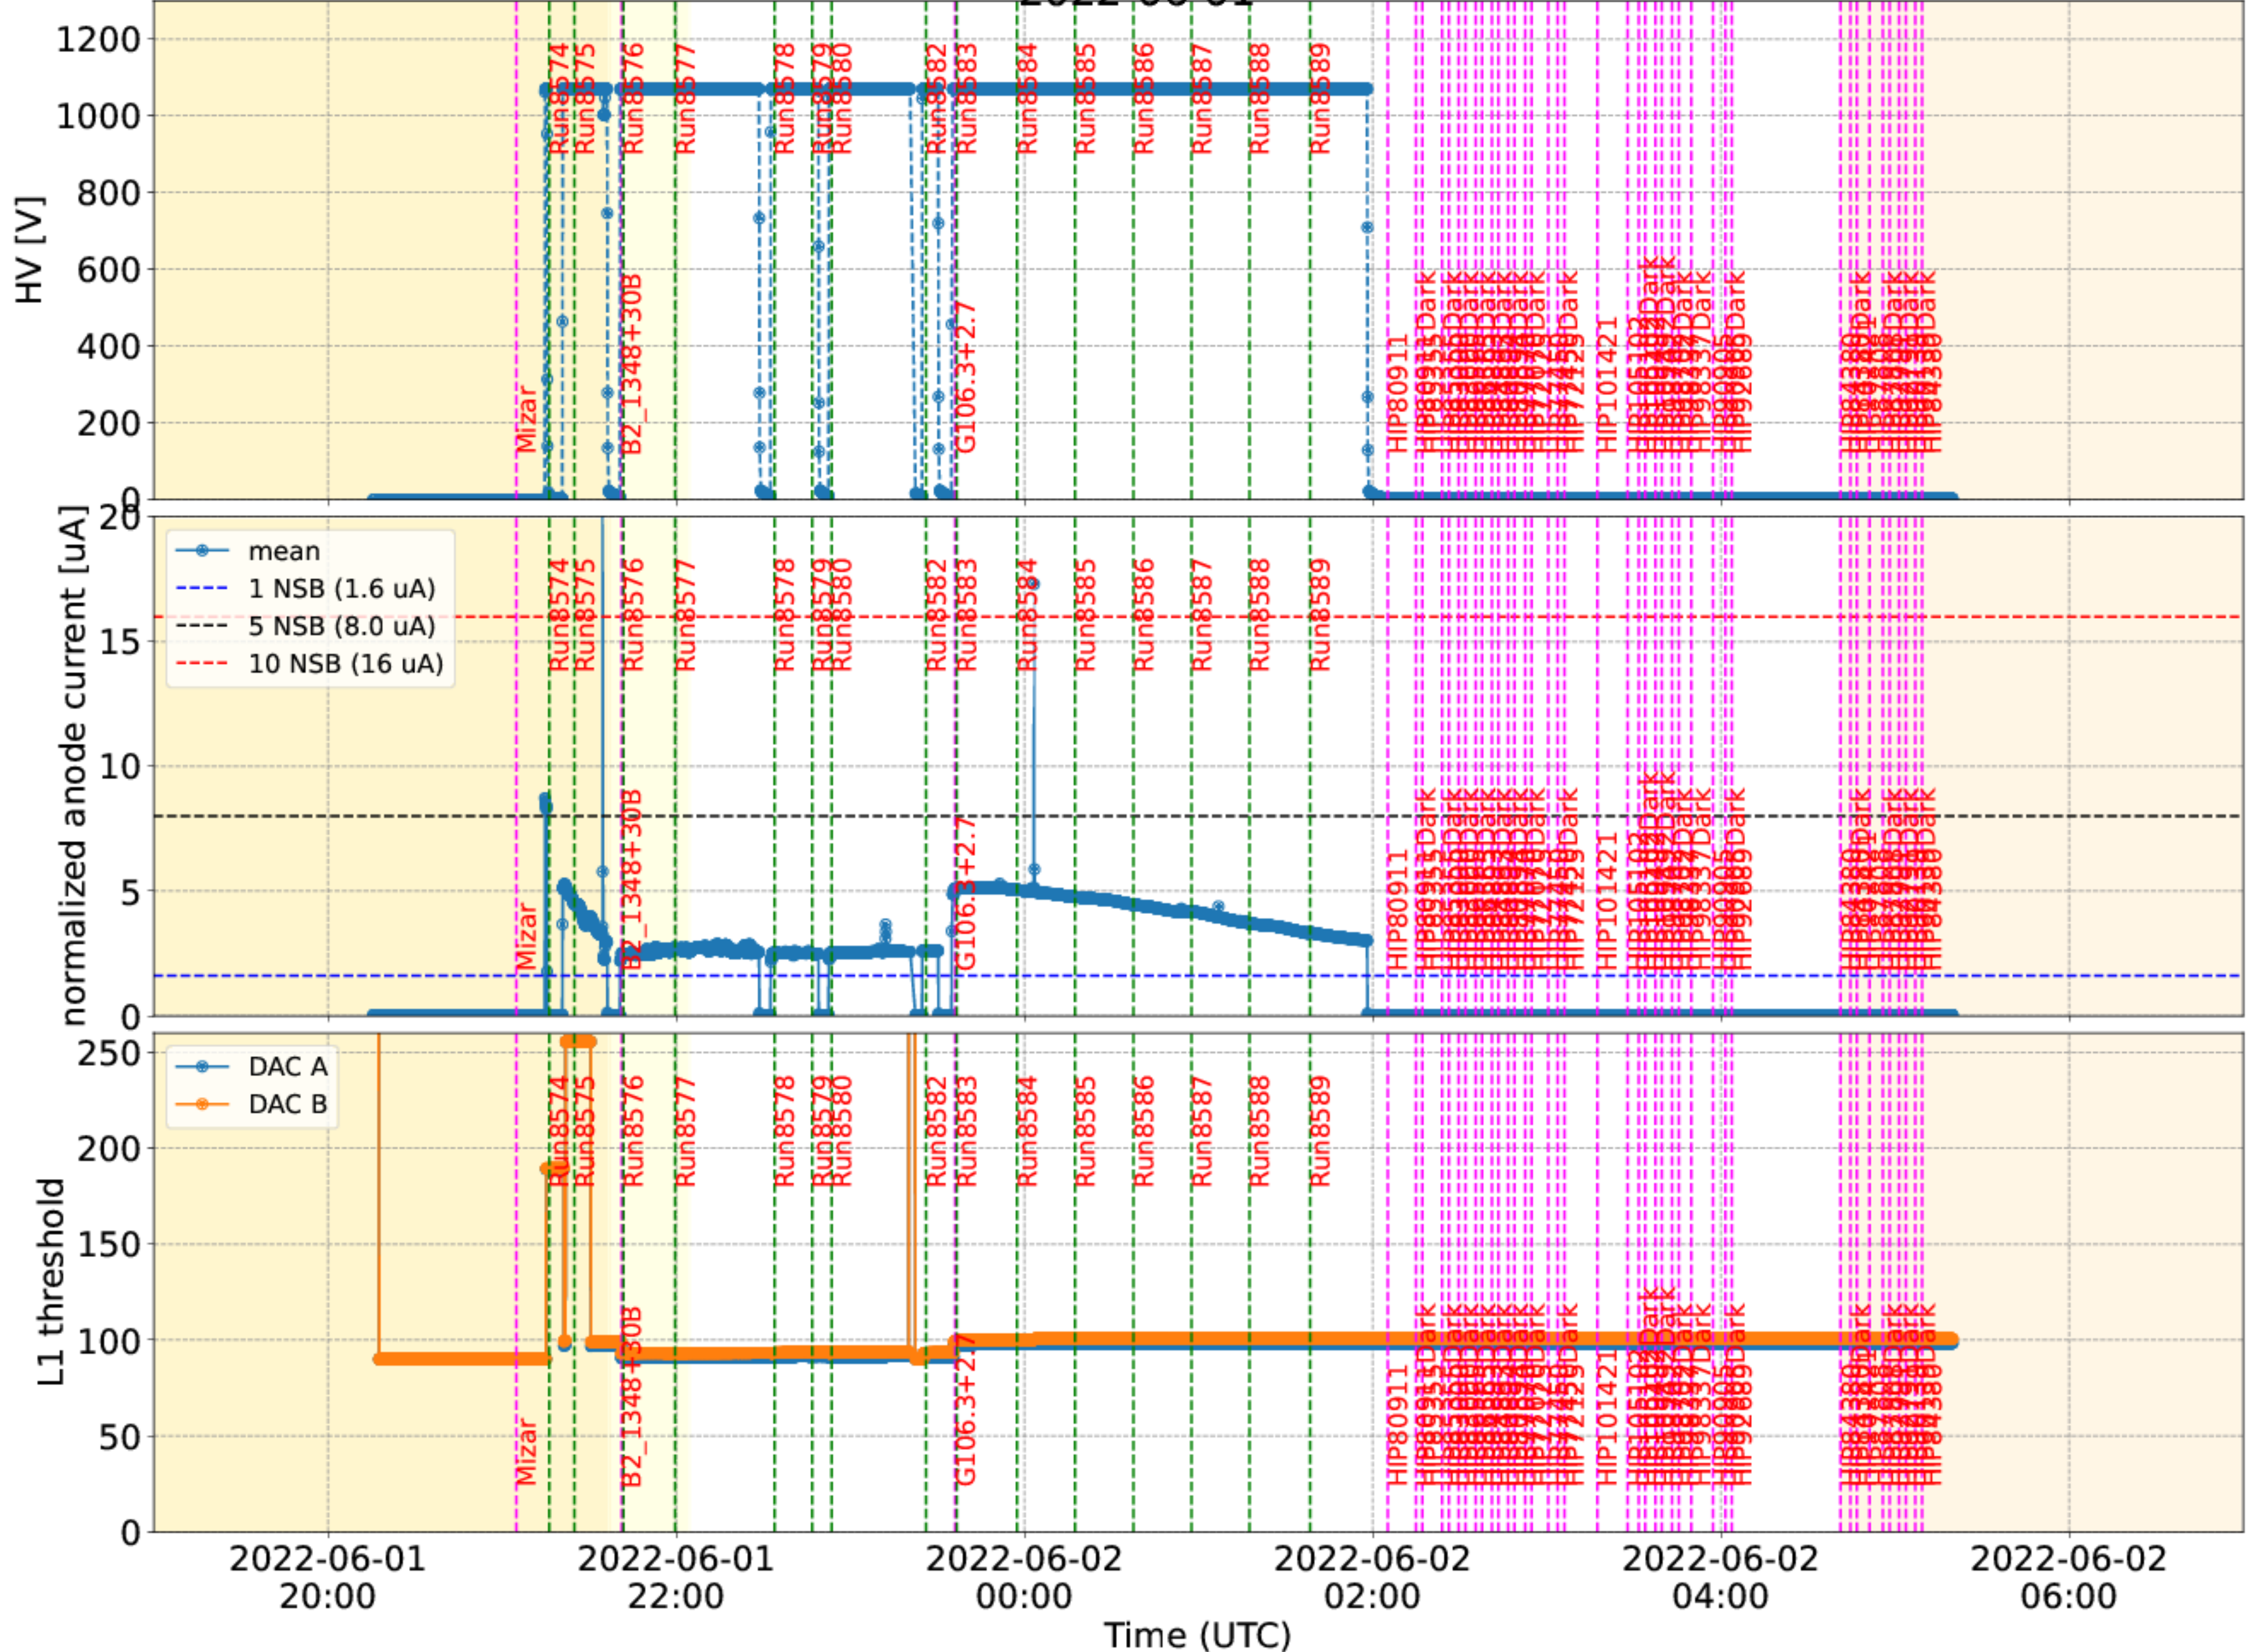

2022-06-01

2022-06-01

Calibration Box (2022-6-1)

run	start	stop	obs time [min]	type	LocalRate	PedestalRate	CalibrationRate	BUSYRate	CameraRate	wheel 1	wheel 2	mean HV	mean DC	Zd
8574	22/06/01 21:16	21:18	2.2	DRS	2023.0	0.0	0.0	48.0	1975.0	5.0	2.0	11	0.09	75.0
8575	22/06/01 21:25	21:27	2.4	PED+CAL	1077.0	1000.0	1012.0	11.0	1985.0	5.0	2.0	1070	12.93	75.0
8576	22/06/01 21:41	21:58	17.0		7138.0	100.0	104.0	0.0	0.0	5.0	2.0	1070	7.15	9.0
8577	22/06/01 21:59	22:09	9.9		5099.0	100.0	104.0	199.0	4998.0	5.0	2.0	1070	7.89	5.0
8578	22/06/01 22:33	22:39	6.0		8197.0	100.0	104.0	502.0	7770.0	5.0	2.0	1070	7.27	2.0
8579	22/06/01 22:46	22:47	0.6		7640.0	100.0	108.0	409.0	7308.0	5.0	2.0	1070	7.3	6.0
8580	22/06/01 22:53	23:00	6.6		8157.0	100.0	108.0	0.0	0.0	5.0	2.0	1070	7.33	7.0
8582	22/06/01 23:26	23:27	1.0		8185.0	100.0	103.0	464.0	7801.0	5.0	2.0	1070	7.59	14.0
8583	22/06/01 23:36	23:56	20.0		8052.0	100.0	105.0	0.0	0.0	5.0	2.0	1070	14.76	73.0
8584	22/06/01 23:57	00:16	19.2		6953.0	100.0	100.0	0.0	0.0	5.0	2.0	1069	14.6	72.0
8585	22/06/02 00:17	00:36	19.4		4873.0	100.0	113.0	165.0	4807.0	5.0	2.0	1070	13.8	69.0
8586	22/06/02 00:37	00:56	19.3		4474.0	100.0	106.0	159.0	4409.0	0.0	2.0	1070	12.87	67.0
8587	22/06/02 00:57	01:16	19.2		4507.0	100.0	102.0	0.0	0.0	5.0	2.0	1070	12.11	65.0
8588	22/06/02 01:17	01:37	20.2		4127.0	100.0	108.0	0.0	0.0	5.0	2.0	1070	10.71	63.0

Counts for different bits

Number of Events in Trigger Type (UCTS vs TIB)

Difference between USTS/TIB and Dragon time

Difference between USTS/TIB and Dragon time

Counts for different bits

Number of Events in Trigger Type (UCTS vs TIB)

Difference between USTS/TIB and Dragon time

Difference between USTS/TIB and Dragon time

Counts for different bits

Number of Events in Trigger Type (UCTS vs TIB)

Difference between USTS/TIB and Dragon time

Difference between USTS/TIB and Dragon time

First File:LST-1.1.Run08574.0000.fits.fz

Last File: LST-1.1.Run08589.0088.fits.fz

2022-6-1 no strange HV pixel