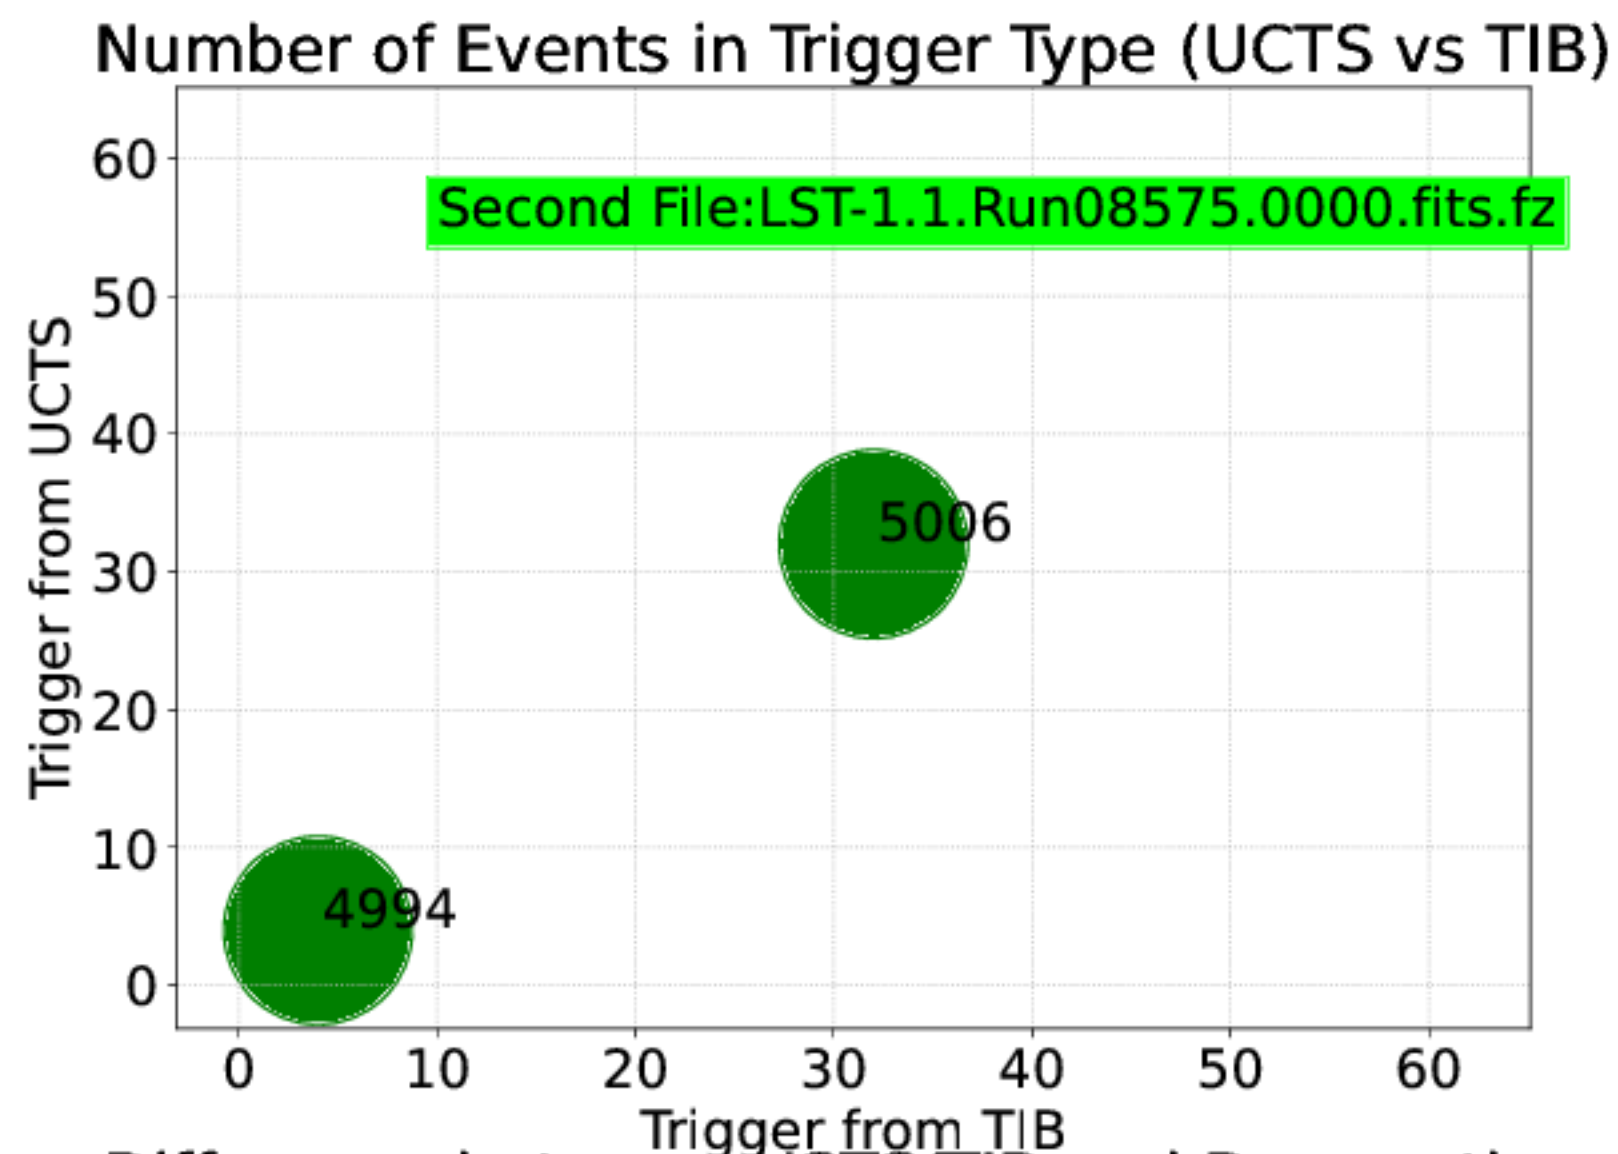

Counts for different bits

Number of Events in Trigger Type (UCTS vs TIB)

Difference between USTS/TIB and Dragon time

Difference between USTS/TIB and Dragon time

Counts for different bits

Number of Events in Trigger Type (UCTS vs TIB)

Difference between USTS/TIB and Dragon time

Difference between USTS/TIB and Dragon time

Counts for different bits

Number of Events in Trigger Type (UCTS vs TIB)

Difference between USTS/TIB and Dragon time