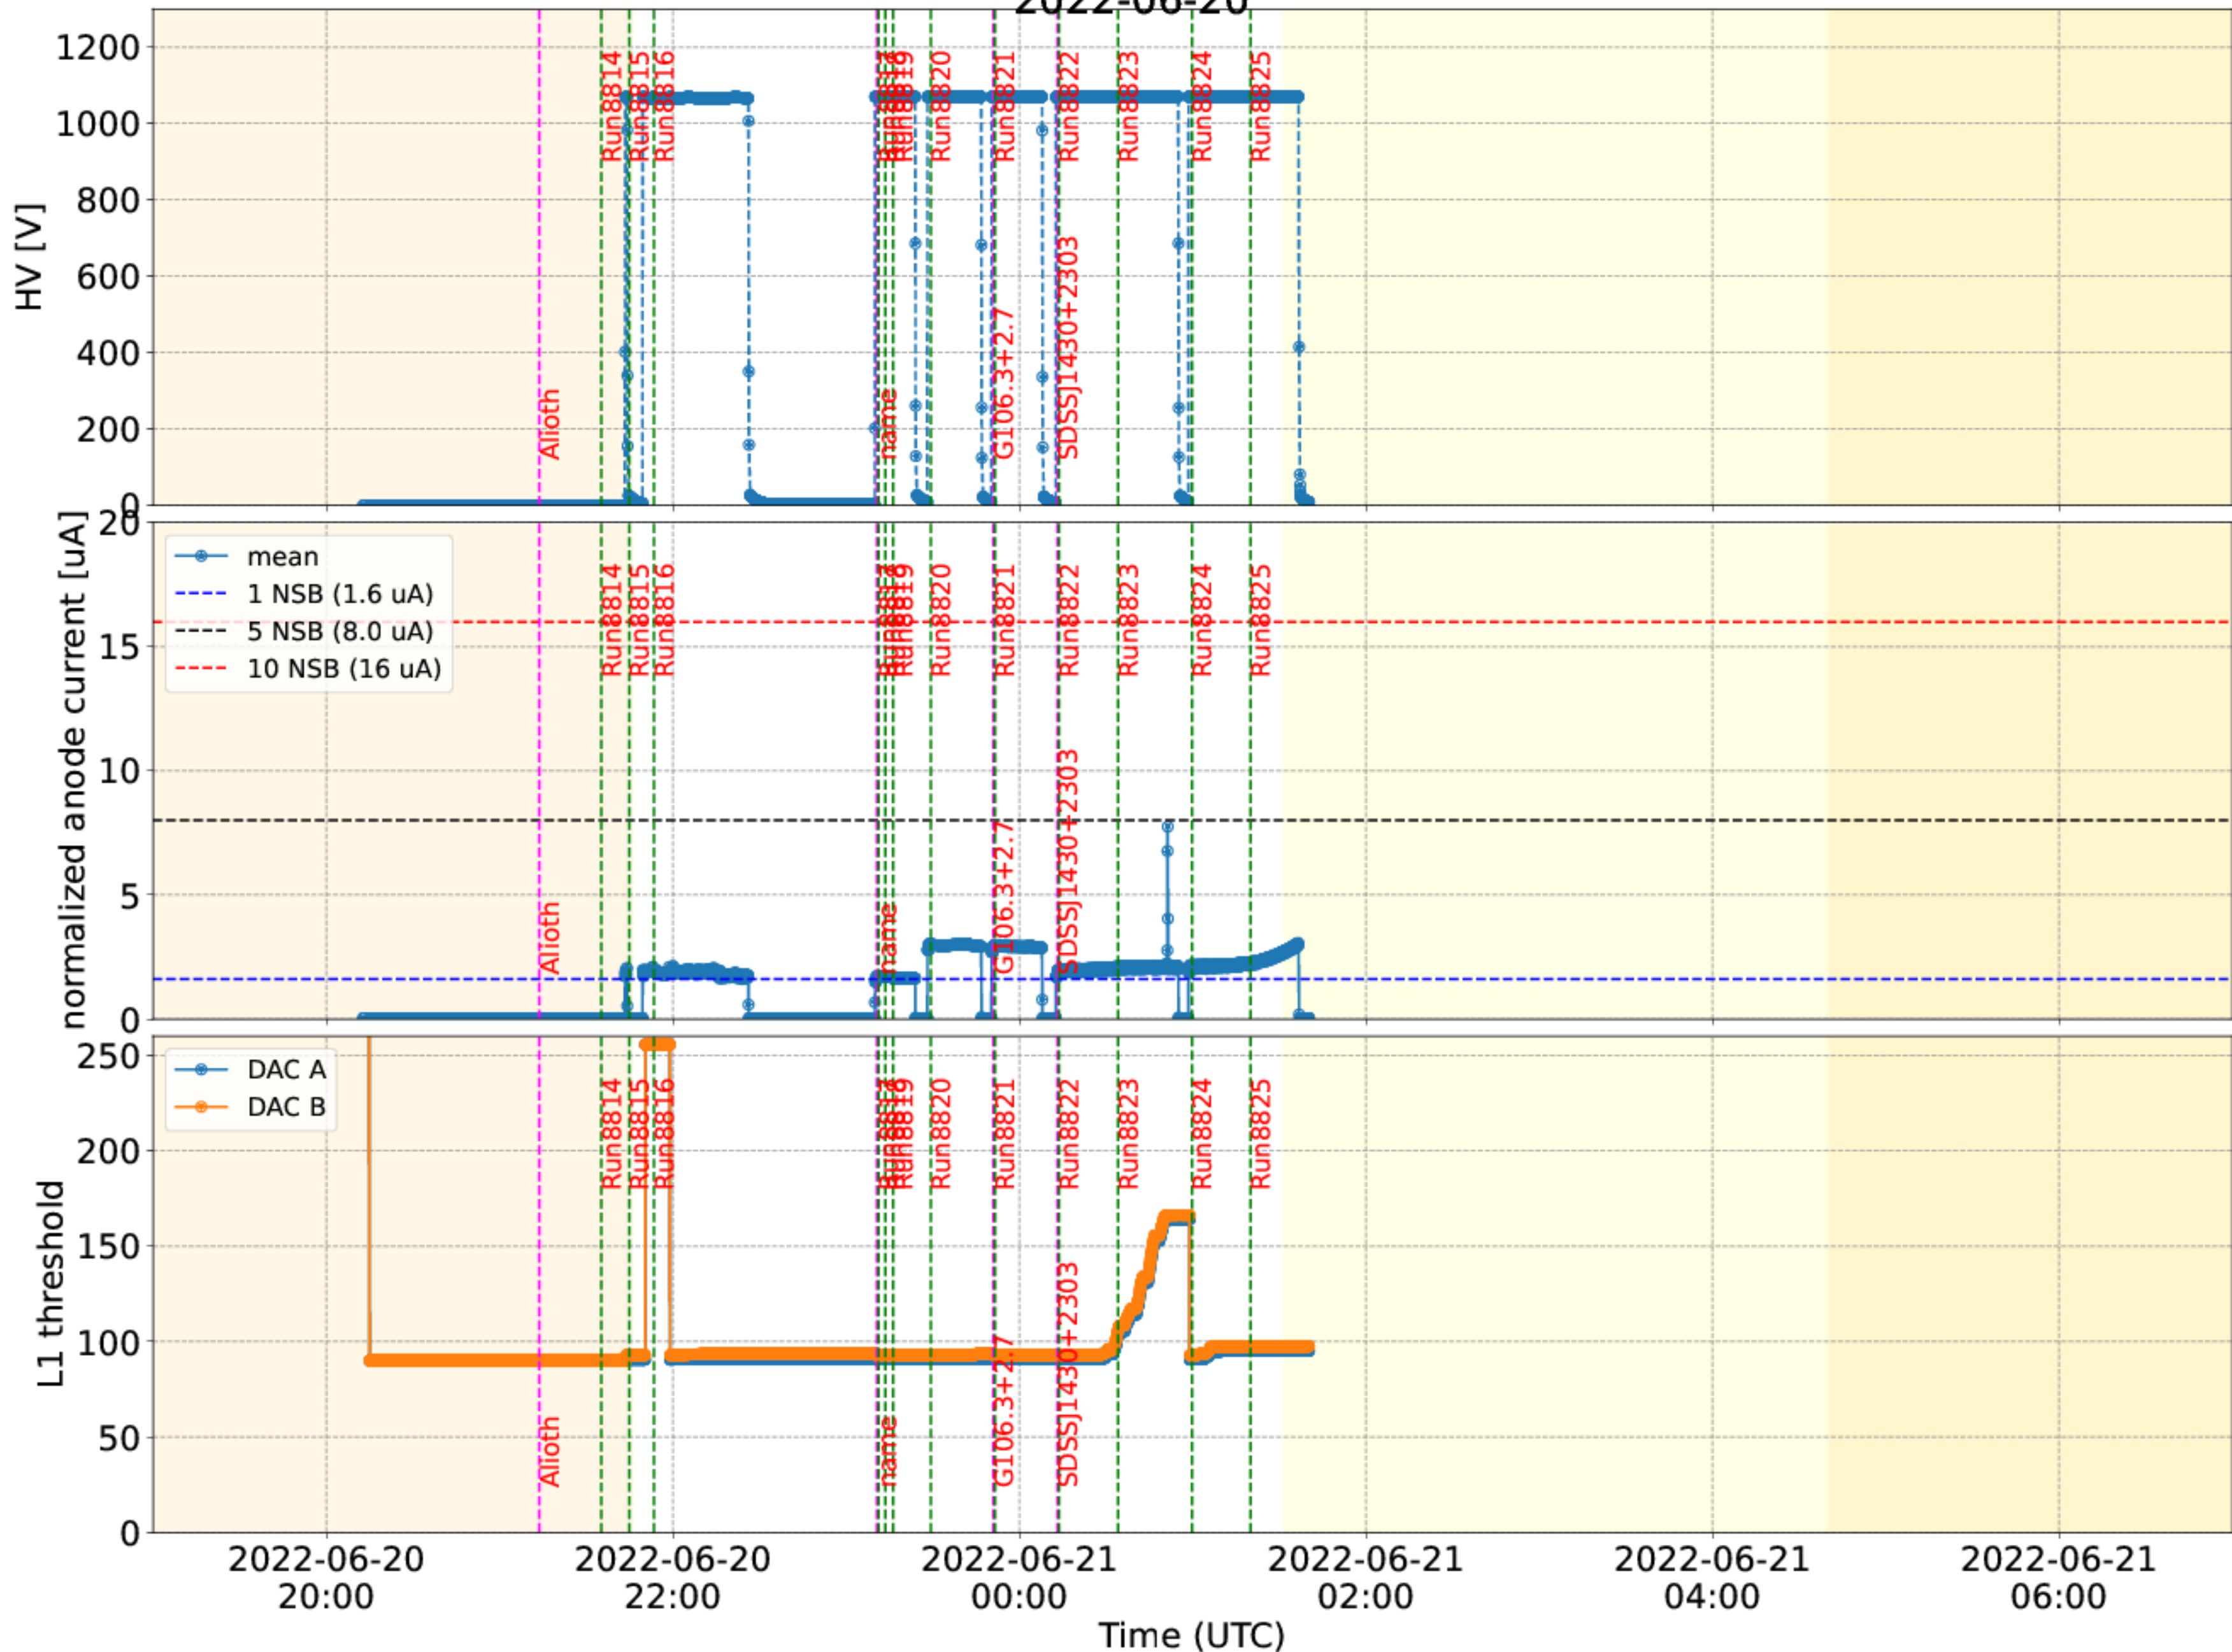

2022-06-20

2022-06-20

Calibration Box (2022-6-20)

run	start	stop	obs time [min]	type	LocalRate	PedestalRate	CalibrationRate	BUSYRate	CameraRate	wheel 1	wheel 2	mean HV	mean DC	Zd
8814	22/06/20 21:35	21:37	2.2	DRS	1989.0	0.0	2.0	0.0	0.0	6.0	6.0	0	0.09	75.0
8815	22/06/20 21:44	21:47	2.2	DRS	2021.0	0.0	0.0	40.0	1981.0	5.0	2.0	24	0.09	32.0
8816	22/06/20 21:53	21:55	2.4	PED+ CAL	1462.0	999.0	996.0	0.0	0.0	5.0	2.0	1068	5.54	32.0
8817	22/06/20 23:11	23:13	1.9		7093.0	100.0	100.0	0.0	0.0	0.0	2.0	1070	4.85	17.0
8818	22/06/20 23:13	23:15	2.3		6955.0	100.0	100.0	335.0	6708.0	5.0	2.0	1070	5.01	17.0
8819	22/06/20 23:16	23:23	7.3		6920.0	100.0	100.0	331.0	6679.0	5.0	2.0	1070	4.77	16.0
8820	22/06/20 23:29	23:30	1.1		6253.0	100.0	100.0	0.0	0.0	5.0	2.0	1070	8.67	67.0
8821	22/06/20 23:51	00:07	16.0		6266.0	100.0	100.0	294.0	6061.0	5.0	2.0	1070	8.48	64.0
8822	22/06/21 00:13	00:33	20.1		6483.0	100.0	99.0	0.0	0.0	5.0	2.0	1070	5.52	34.0
8823	22/06/21 00:34	00:48	14.6		4934.0	100.0	100.0	189.0	4839.0	5.0	2.0	1070	5.84	38.0
8824	22/06/21 00:59	01:19	19.9		5947.0	100.0	99.0	248.0	5789.0	5.0	2.0	1070	6.04	44.0

Counts for different bits

Number of Events in Trigger Type (UCTS vs TIB)

Difference between USTS/TIB and Dragon time

Difference between USTS/TIB and Dragon time

Counts for different bits

Number of Events in Trigger Type (UCTS vs TIB)

Difference between USTS/TIB and Dragon time

Difference between USTS/TIB and Dragon time

Counts for different bits

Number of Events in Trigger Type (UCTS vs TIB)

Difference between USTS/TIB and Dragon time

Difference between USTS/TIB and Dragon time

Counts for different bits

Number of Events in Trigger Type (UCTS vs TIB)

Difference between USTS/TIB and Dragon time

Difference between USTS/TIB and Dragon time