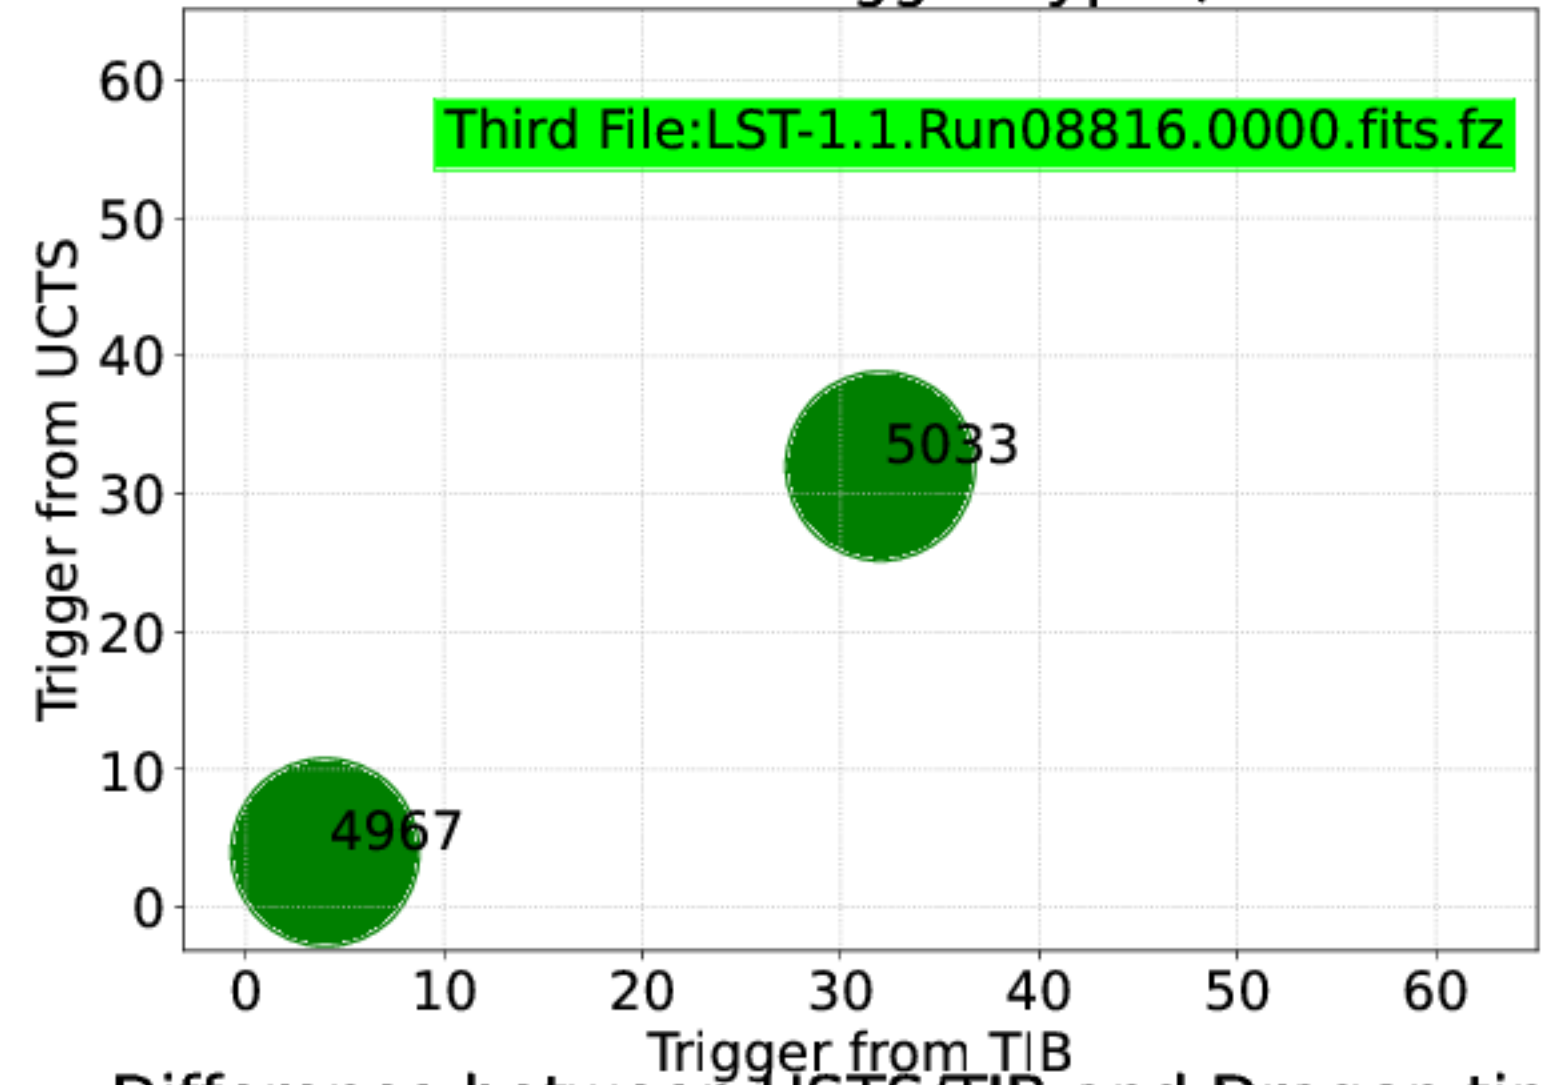

Difference between USTS/TIB and Dragon time

Difference between USTS/TIB and Dragon time

Counts for different bits

Number of Events in Trigger Type (UCTS vs TIB)

Difference between USTS/TIB and Dragon time