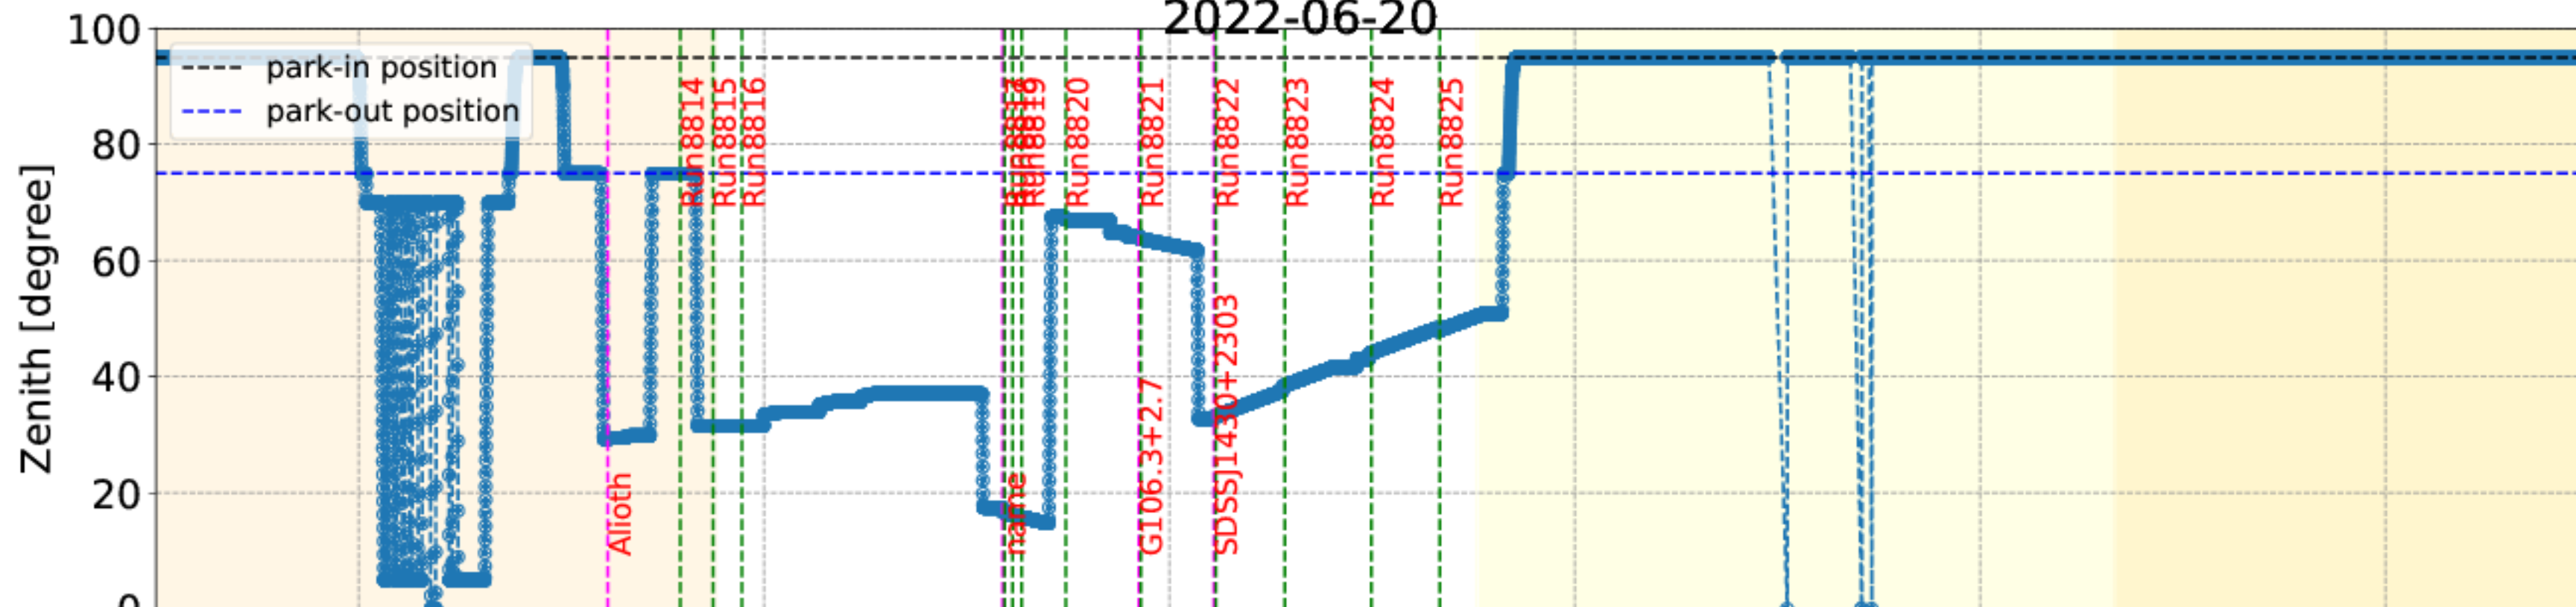

2022-06-20

2022-06-20

Calibration Box (2022-6-20)

run	start	stop	obs time [min]	type	LocalRate	PedestalRate	CalibrationRate	BUSYRate	CameraRate	wheel 1	wheel 2	mean HV	mean DC	Zd
8814	22/06/20 21:35	21:37	2.2	DRS	1989.0	0.0	2.0	0.0	0.0	6.0	6.0	0	0.09	75.0
8815	22/06/20 21:44	21:47	2.2	DRS	2021.0	0.0	0.0	40.0	1981.0	5.0	2.0	24	0.09	32.0
8816	22/06/20 21:53	21:55	2.4	PED+ CAL	1462.0	999.0	996.0	0.0	0.0	5.0	2.0	1068	5.54	32.0
8817	22/06/20 23:11	23:13	1.9		7093.0	100.0	100.0	0.0	0.0	0.0	2.0	1070	4.85	17.0
8818	22/06/20 23:13	23:15	2.3		6955.0	100.0	100.0	335.0	6708.0	5.0	2.0	1070	5.01	17.0
8819	22/06/20 23:16	23:23	7.3		6920.0	100.0	100.0	331.0	6679.0	5.0	2.0	1070	4.77	16.0
8820	22/06/20 23:29	23:30	1.1		6253.0	100.0	100.0	0.0	0.0	5.0	2.0	1070	8.67	67.0
8821	22/06/20 23:51	00:07	16.0		6266.0	100.0	100.0	294.0	6061.0	5.0	2.0	1070	8.48	64.0
8822	22/06/21 00:13	00:33	20.1		6483.0	100.0	99.0	0.0	0.0	5.0	2.0	1070	5.52	34.0
8823	22/06/21 00:34	00:48	14.6		4934.0	100.0	100.0	189.0	4839.0	5.0	2.0	1070	5.84	38.0
8824	22/06/21 00:59	01:19	19.9		5947.0	100.0	99.0	248.0	5789.0	5.0	2.0	1070	6.04	44.0

Counts for different bits

Number of Events in Trigger Type (UCTS vs TIB)

Difference between USTS/TIB and Dragon time

Difference between USTS/TIB and Dragon time

Counts for different bits

Number of Events in Trigger Type (UCTS vs TIB)