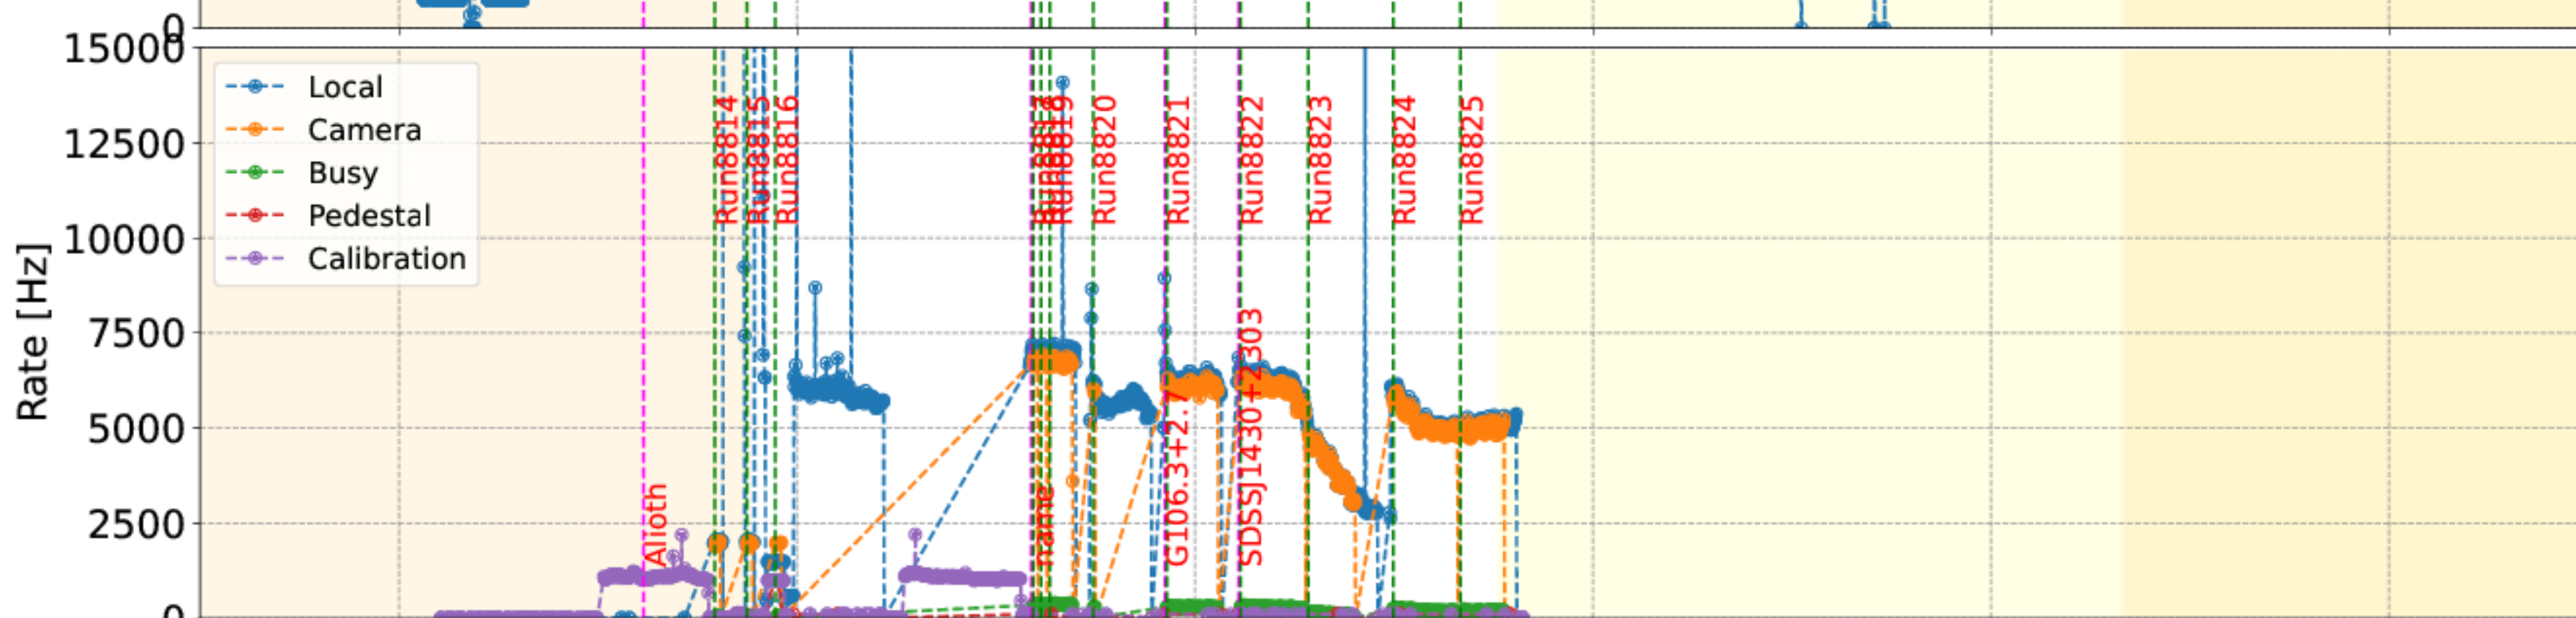

2022-06-20

2022-06-20

Calibration Box (2022-6-20)

run	start	stop	obs time [min]	type	LocalRate	PedestalRate	CalibrationRate	BUSYRate	CameraRate	wheel 1	wheel 2	mean HV	mean DC	Zd
8814	22/06/20 21:35	21:37	2.2	DRS	1989.0	0.0	2.0	0.0	0.0	6.0	6.0	0	0.09	75.0
8815	22/06/20 21:44	21:47	2.2	DRS	2021.0	0.0	0.0	40.0	1981.0	5.0	2.0	24	0.09	32.0
8816	22/06/20 21:53	21:55	2.4	PED+ CAL	1462.0	999.0	996.0	0.0	0.0	5.0	2.0	1068	5.54	32.0
8817	22/06/20 23:11	23:13	1.9		7093.0	100.0	100.0	0.0	0.0	0.0	2.0	1070	4.85	17.0
8818	22/06/20 23:13	23:15	2.3		6955.0	100.0	100.0	335.0	6708.0	5.0	2.0	1070	5.01	17.0
8819	22/06/20 23:16	23:23	7.3		6920.0	100.0	100.0	331.0	6679.0	5.0	2.0	1070	4.77	16.0
8820	22/06/20 23:29	23:30	1.1		6253.0	100.0	100.0	0.0	0.0	5.0	2.0	1070	8.67	67.0
8821	22/06/20 23:51	00:07	16.0		6266.0	100.0	100.0	294.0	6061.0	5.0	2.0	1070	8.48	64.0
8822	22/06/21 00:13	00:33	20.1		6483.0	100.0	99.0	0.0	0.0	5.0	2.0	1070	5.52	34.0
8823	22/06/21 00:34	00:48	14.6		4934.0	100.0	100.0	189.0	4839.0	5.0	2.0	1070	5.84	38.0
8824	22/06/21 00:59	01:19	19.9		5947.0	100.0	99.0	248.0	5789.0	5.0	2.0	1070	6.04	44.0

Counts for different bits

Number of Events in Trigger Type (UCTS vs TIB)

Difference between USTS/TIB and Dragon time

Difference between USTS/TIB and Dragon time

Counts for different bits

Number of Events in Trigger Type (UCTS vs TIB)

Difference between USTS/TIB and Dragon time

Difference between USTS/TIB and Dragon time

Counts for different bits

Number of Events in Trigger Type (UCTS vs TIB)

Difference between USTS/TIB and Dragon time