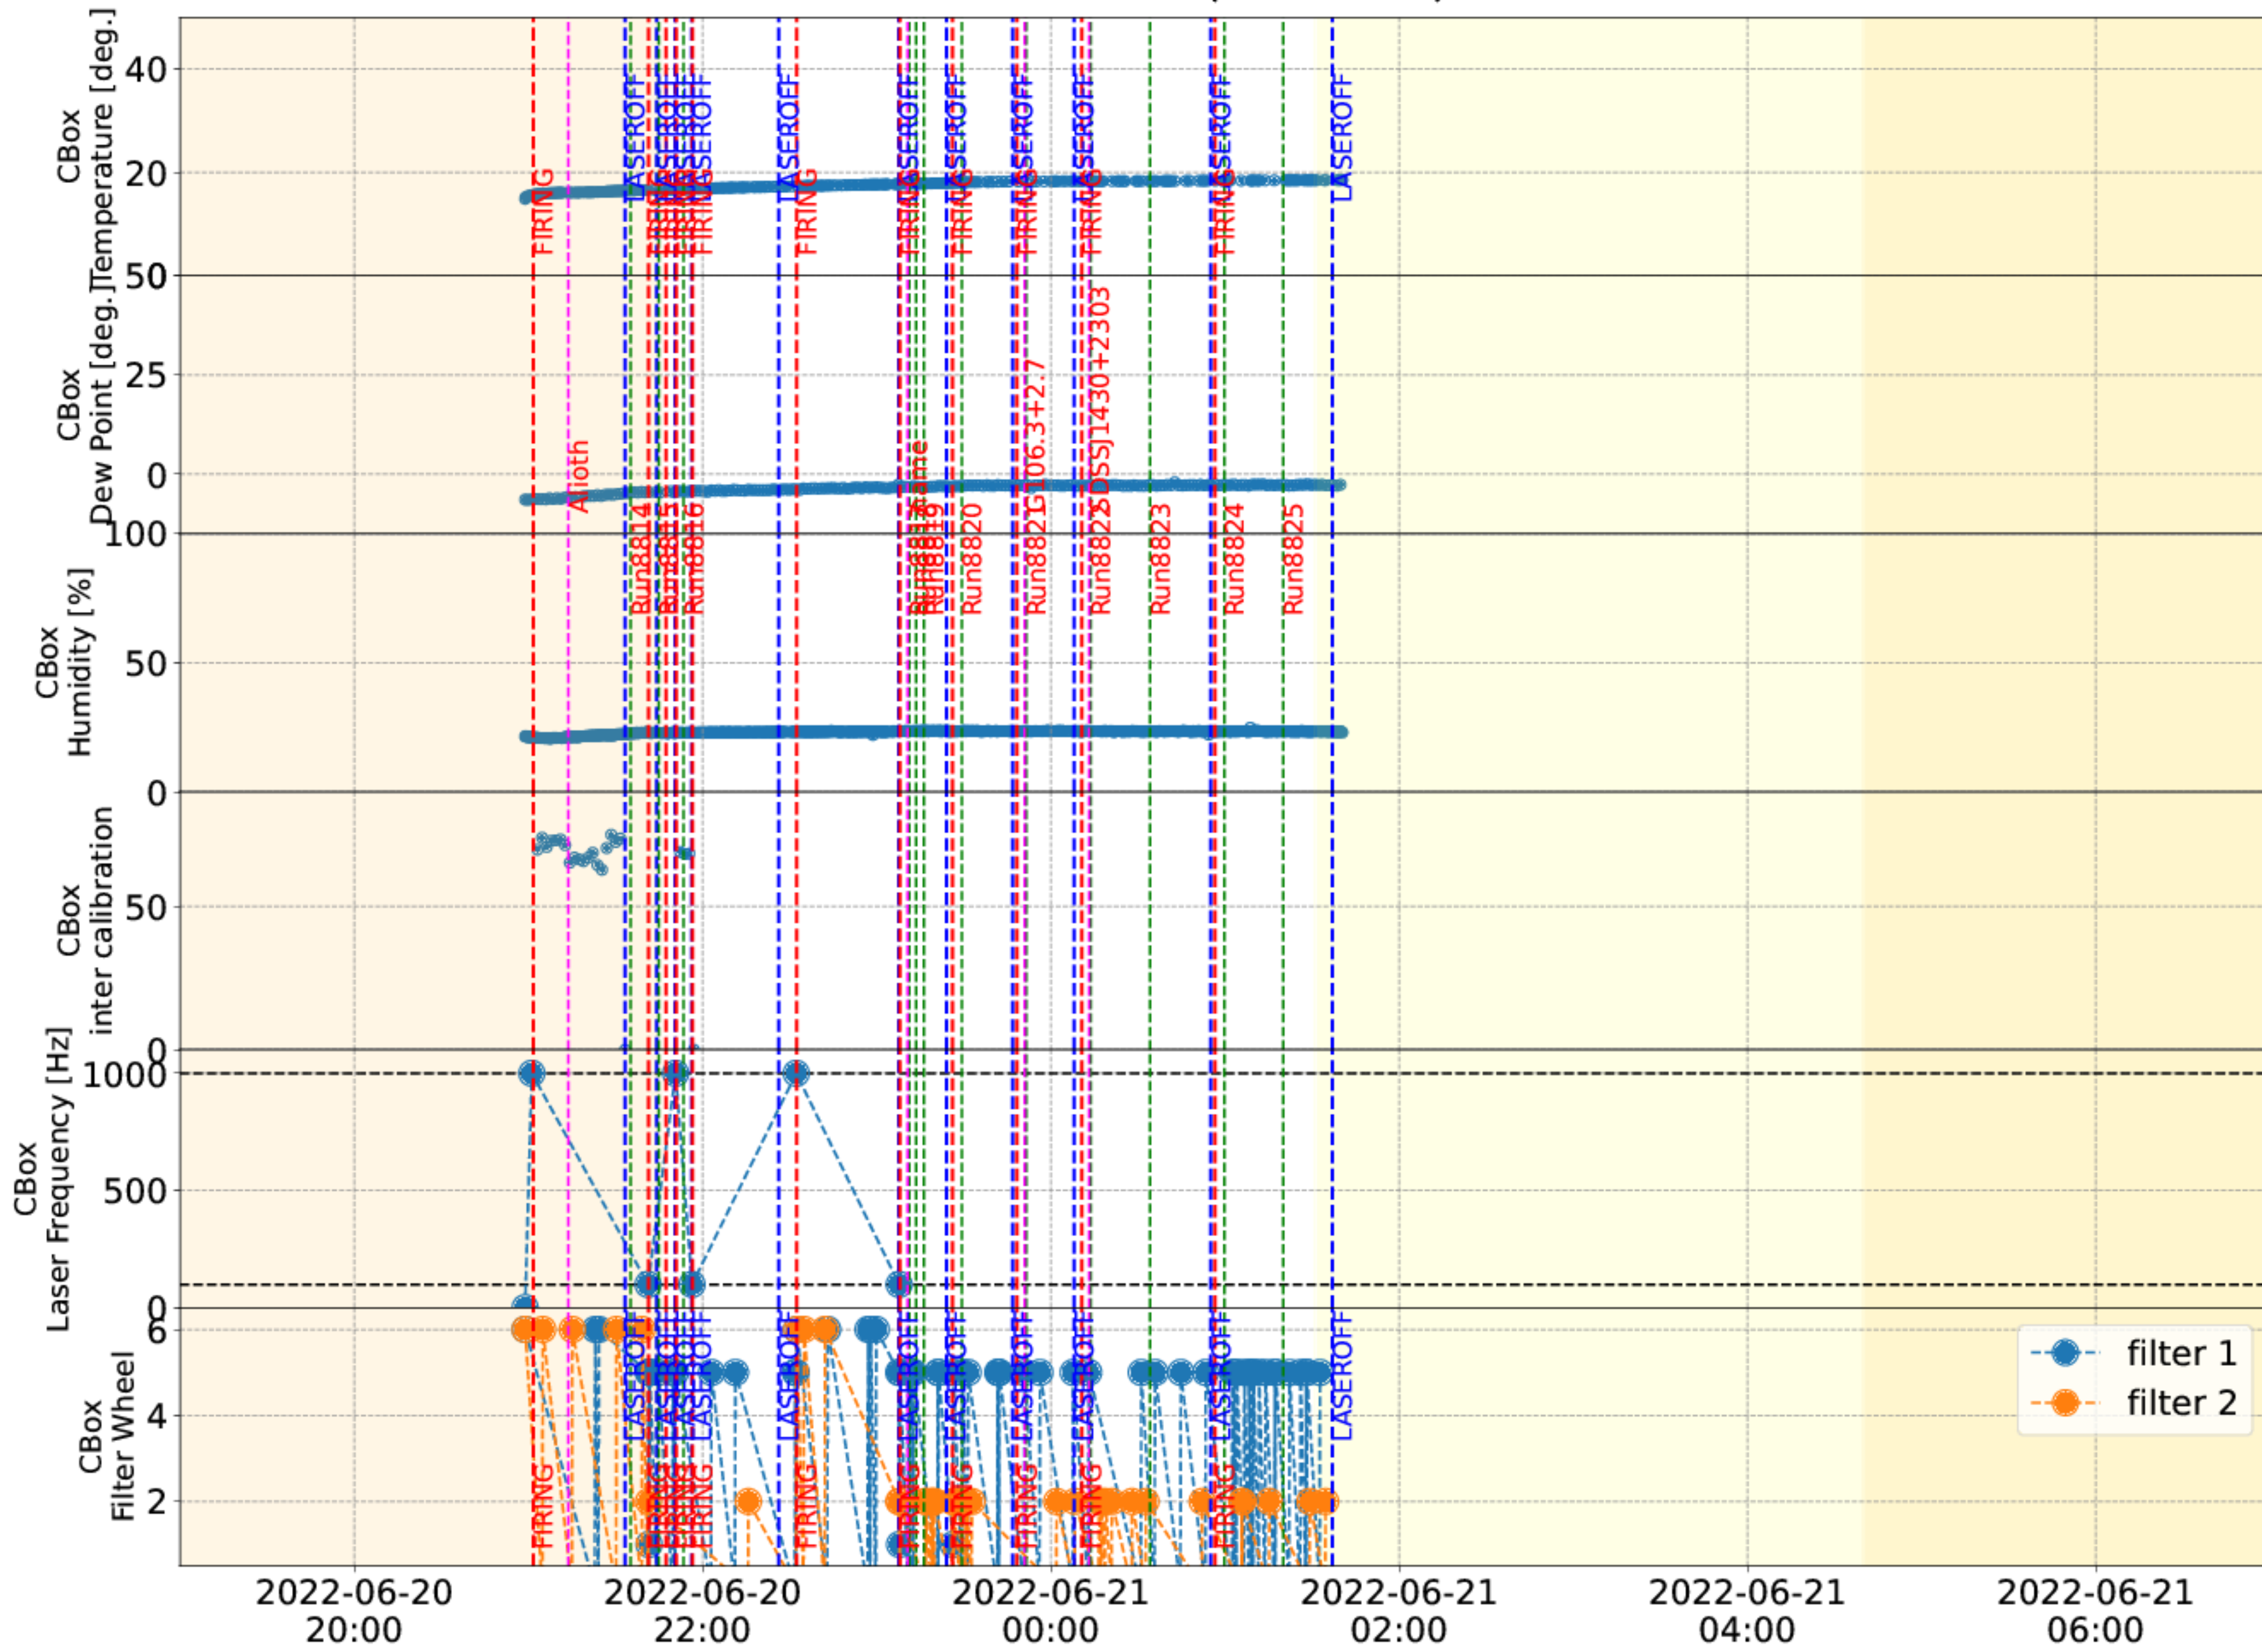

2022-06-20

2022-06-20

Calibration Box (2022-6-20)

run	start	stop	obs time [min]	type	LocalRate	PedestalRate	CalibrationRate	BUSYRate	CameraRate	wheel 1	wheel 2	mean HV	mean DC	Zd
8814	22/06/20 21:35	21:37	2.2	DRS	1989.0	0.0	2.0	0.0	0.0	6.0	6.0	0	0.09	75.0
8815	22/06/20 21:44	21:47	2.2	DRS	2021.0	0.0	0.0	40.0	1981.0	5.0	2.0	24	0.09	32.0
8816	22/06/20 21:53	21:55	2.4	PED+ CAL	1462.0	999.0	996.0	0.0	0.0	5.0	2.0	1068	5.54	32.0
8817	22/06/20 23:11	23:13	1.9		7093.0	100.0	100.0	0.0	0.0	0.0	2.0	1070	4.85	17.0
8818	22/06/20 23:13	23:15	2.3		6955.0	100.0	100.0	335.0	6708.0	5.0	2.0	1070	5.01	17.0
8819	22/06/20 23:16	23:23	7.3		6920.0	100.0	100.0	331.0	6679.0	5.0	2.0	1070	4.77	16.0
8820	22/06/20 23:29	23:30	1.1		6253.0	100.0	100.0	0.0	0.0	5.0	2.0	1070	8.67	67.0
8821	22/06/20 23:51	00:07	16.0		6266.0	100.0	100.0	294.0	6061.0	5.0	2.0	1070	8.48	64.0
8822	22/06/21 00:13	00:33	20.1		6483.0	100.0	99.0	0.0	0.0	5.0	2.0	1070	5.52	34.0
8823	22/06/21 00:34	00:48	14.6		4934.0	100.0	100.0	189.0	4839.0	5.0	2.0	1070	5.84	38.0
8824	22/06/21 00:59	01:19	19.9		5947.0	100.0	99.0	248.0	5789.0	5.0	2.0	1070	6.04	44.0

Counts for different bits

Number of Events in Trigger Type (UCTS vs TIB)

Difference between USTS/TIB and Dragon time

Difference between USTS/TIB and Dragon time

Counts for different bits

Number of Events in Trigger Type (UCTS vs TIB)

Difference between USTS/TIB and Dragon time

Difference between USTS/TIB and Dragon time

Counts for different bits

Number of Events in Trigger Type (UCTS vs TIB)

Difference between USTS/TIB and Dragon time

Difference between USTS/TIB and Dragon time

Counts for different bits

Number of Events in Trigger Type (UCTS vs TIB)

Difference between USTS/TIB and Dragon time

Difference between USTS/TIB and Dragon time