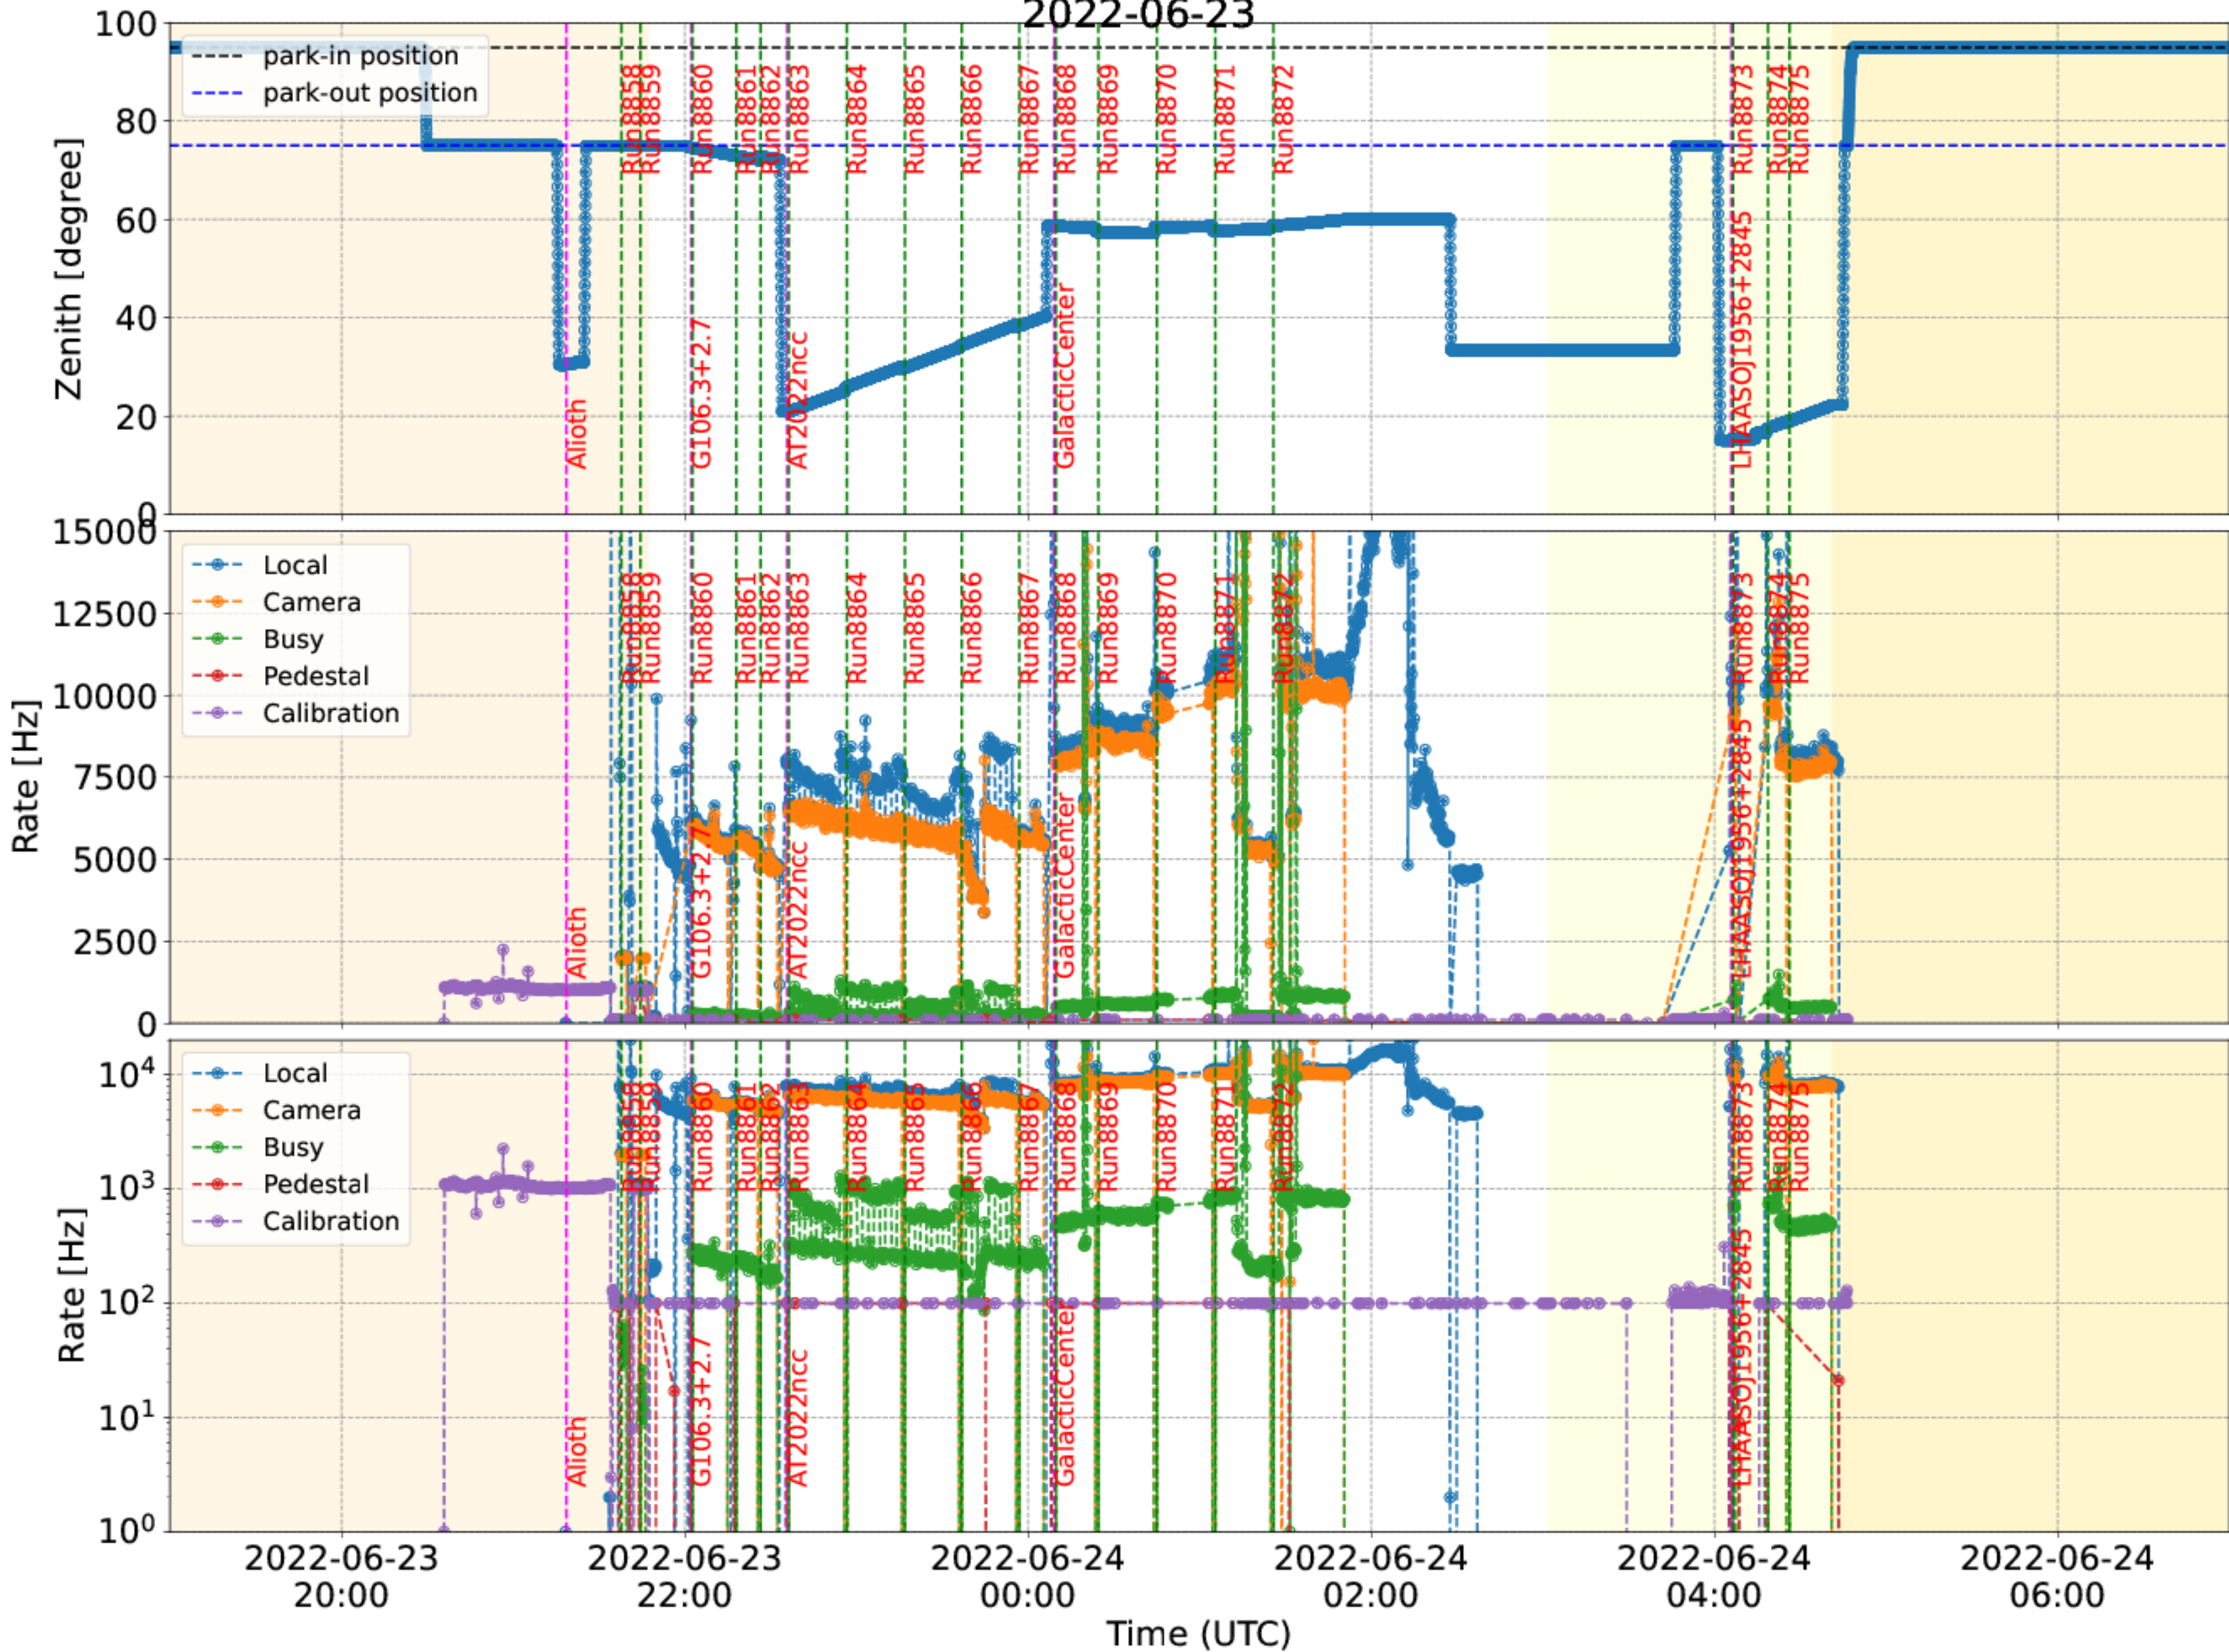

2022-06-23

2022-06-23

Calibration Box (2022-6-23)

run	start	stop	obs time [min]	type	LocalRate	PedestalRate	CalibrationRate	BUSYRate	CameraRate	wheel 1	wheel 2	mean HV	mean DC	Zd
8858	22/06/23 21:37	21:40	2.2	DRS	1997.0	0.0	100.0	52.0	1945.0	5.0	2.0	116	0.09	75.0
8859	22/06/23 21:44	21:47	2.4	PED+CAL	1093.0	999.0	994.0	0.0	0.0	5.0	2.0	1070	10.21	75.0
8860	22/06/23 22:02	22:15	12.8		6182.0	100.0	100.0	272.0	6004.0	5.0	2.0	1070	9.29	75.0
8861	22/06/23 22:18	22:26	8.0		5794.0	100.0	100.0	0.0	0.0	5.0	2.0	1070	8.84	74.0
8862	22/06/23 22:26	22:33	6.4		4857.0	100.0	100.0	173.0	4779.0	5.0	2.0	1070	8.5	73.0
8863	22/06/23 22:36	22:56	19.9		6676.0	100.0	100.0	329.0	6432.0	5.0	2.0	1069	4.93	22.0
8864	22/06/23 22:56	23:16	19.8		6158.0	100.0	100.0	0.0	0.0	5.0	2.0	1070	4.89	26.0
8865	22/06/23 23:16	23:36	19.5		5725.0	100.0	100.0	255.0	5568.0	5.0	2.0	1070	4.97	30.0
8866	22/06/23 23:36	23:56	19.7		5279.0	100.0	99.0	211.0	5158.0	5.0	2.0	1070	5.54	34.0
8867	22/06/23 23:57	00:05	9.0		5825.0	100.0	100.0	236.0	5680.0	5.0	2.0	1070	5.99	38.0
8868	22/06/24 00:09	00:24	14.4		8264.0	100.0	100.0	0.0	0.0	5.0	2.0	1069	10.02	59.0
8869	22/06/24 00:24	00:44	20.0		9244.0	100.0	100.0	622.0	8702.0	5.0	2.0	1070	10.28	58.0
8870	22/06/24 00:45	01:05	20.0		10353.0	100.0	100.0	777.0	9631.0	5.0	2.0	1070	11.39	58.0
8871	22/06/24 01:05	01:25	19.9		10948.0	100.0	100.0	797.0	10220.0	No available	No available	1070	11.72	58.0
8872	22/06/24 01:25	01:51	25.6		5100.0	100.0	100.0	0.0	0.0	No available	No available	1070	12.27	58.0
8873	22/06/24 04:06	04:08	1.5		10024.0	100.0	100.0	0.0	0.0	5.0	2.0	1069	10.51	16.0
8874	22/06/24 04:18	04:25	7.0		10768.0	100.0	100.0	0.0	0.0	5.0	2.0	1069	10.94	17.0

Counts for different bits

Number of Events in Trigger Type (UCTS vs TIB)

Difference between USTS/TIB and Dragon time

Difference between USTS/TIB and Dragon time

Counts for different bits

Number of Events in Trigger Type (UCTS vs TIB)