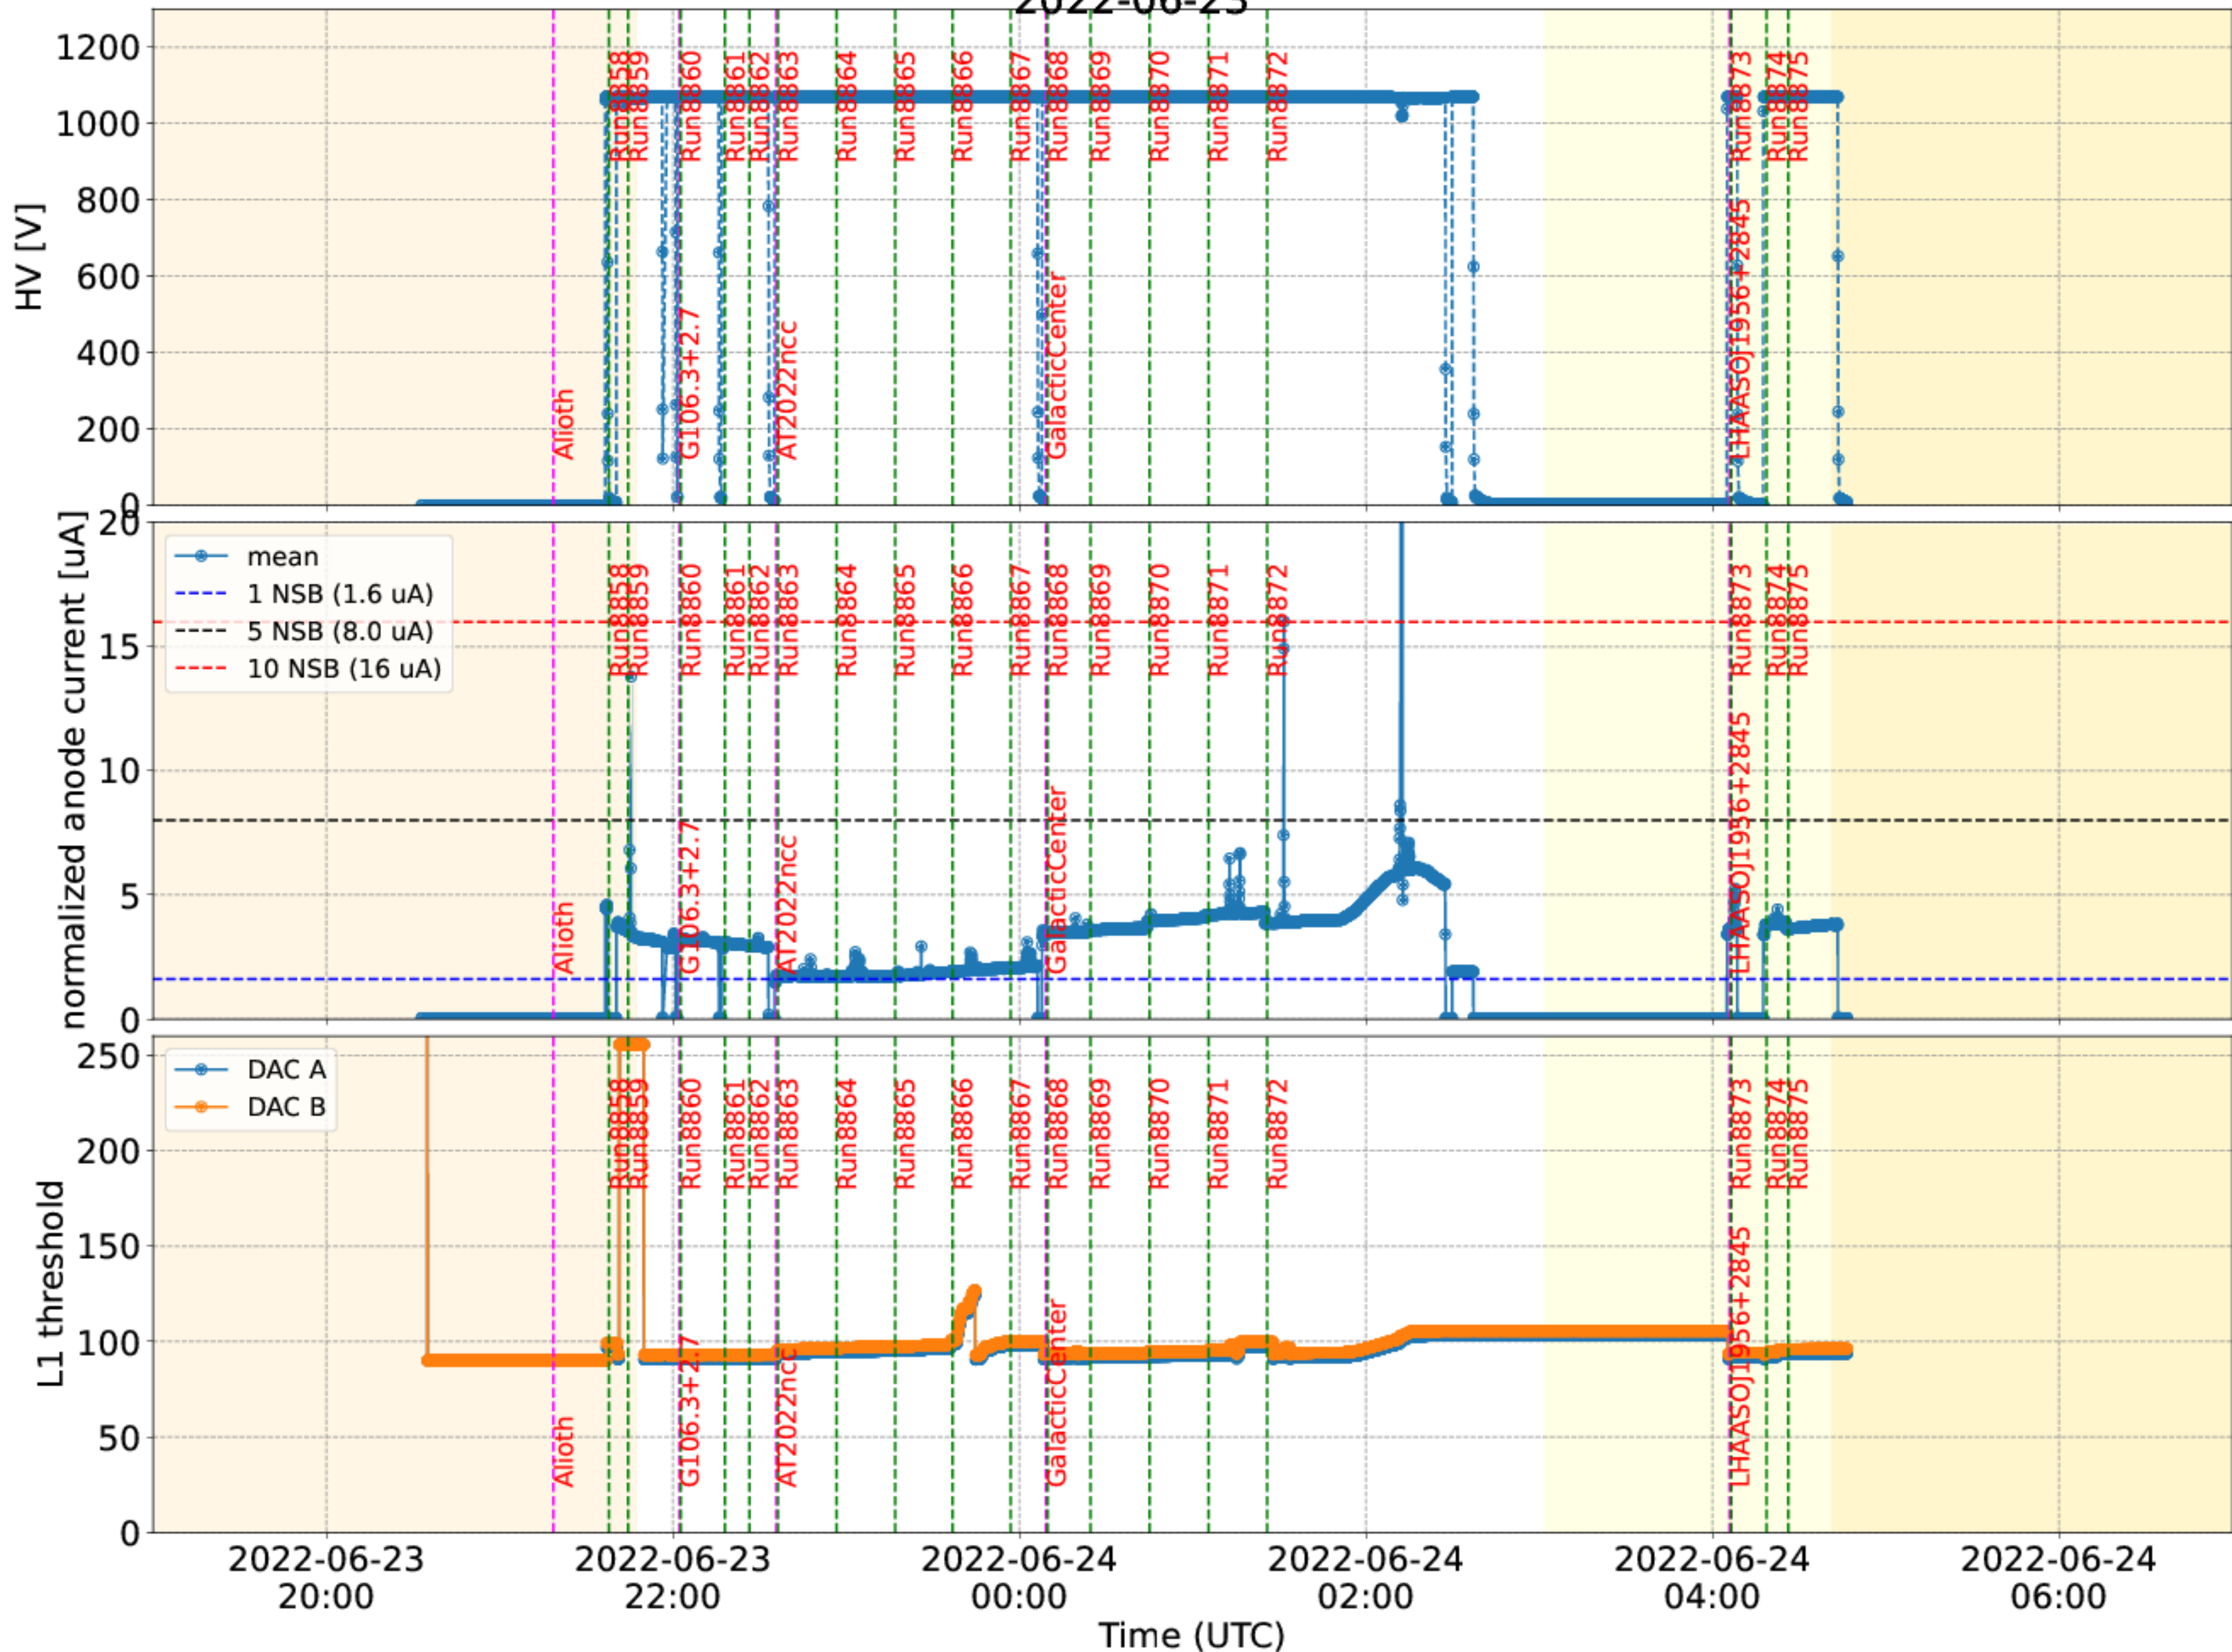

2022-06-23

2022-06-23

Calibration Box (2022-6-23)

run	start	stop	obs time [min]	type	LocalRate	PedestalRate	CalibrationRate	BUSYRate	CameraRate	wheel 1	wheel 2	mean HV	mean DC	Zd
8858	22/06/23 21:37	21:40	2.2	DRS	1997.0	0.0	100.0	52.0	1945.0	5.0	2.0	116	0.09	75.0
8859	22/06/23 21:44	21:47	2.4	PED+CAL	1093.0	999.0	994.0	0.0	0.0	5.0	2.0	1070	10.21	75.0
8860	22/06/23 22:02	22:15	12.8		6182.0	100.0	100.0	272.0	6004.0	5.0	2.0	1070	9.29	75.0
8861	22/06/23 22:18	22:26	8.0		5794.0	100.0	100.0	0.0	0.0	5.0	2.0	1070	8.84	74.0
8862	22/06/23 22:26	22:33	6.4		4857.0	100.0	100.0	173.0	4779.0	5.0	2.0	1070	8.5	73.0
8863	22/06/23 22:36	22:56	19.9		6676.0	100.0	100.0	329.0	6432.0	5.0	2.0	1069	4.93	22.0
8864	22/06/23 22:56	23:16	19.8		6158.0	100.0	100.0	0.0	0.0	5.0	2.0	1070	4.89	26.0
8865	22/06/23 23:16	23:36	19.5		5725.0	100.0	100.0	255.0	5568.0	5.0	2.0	1070	4.97	30.0
8866	22/06/23 23:36	23:56	19.7		5279.0	100.0	99.0	211.0	5158.0	5.0	2.0	1070	5.54	34.0
8867	22/06/23 23:57	00:05	9.0		5825.0	100.0	100.0	236.0	5680.0	5.0	2.0	1070	5.99	38.0
8868	22/06/24 00:09	00:24	14.4		8264.0	100.0	100.0	0.0	0.0	5.0	2.0	1069	10.02	59.0
8869	22/06/24 00:24	00:44	20.0		9244.0	100.0	100.0	622.0	8702.0	5.0	2.0	1070	10.28	58.0
8870	22/06/24 00:45	01:05	20.0		10353.0	100.0	100.0	777.0	9631.0	5.0	2.0	1070	11.39	58.0
8871	22/06/24 01:05	01:25	19.9		10948.0	100.0	100.0	797.0	10220.0	No available	No available	1070	11.72	58.0
8872	22/06/24 01:25	01:51	25.6		5100.0	100.0	100.0	0.0	0.0	No available	No available	1070	12.27	58.0
8873	22/06/24 04:06	04:08	1.5		10024.0	100.0	100.0	0.0	0.0	5.0	2.0	1069	10.51	16.0
8874	22/06/24 04:18	04:25	7.0		10768.0	100.0	100.0	0.0	0.0	5.0	2.0	1069	10.94	17.0

Counts for different bits

Number of Events in Trigger Type (UCTS vs TIB)

Difference between USTS/TIB and Dragon time

Difference between USTS/TIB and Dragon time

Counts for different bits

Number of Events in Trigger Type (UCTS vs TIB)