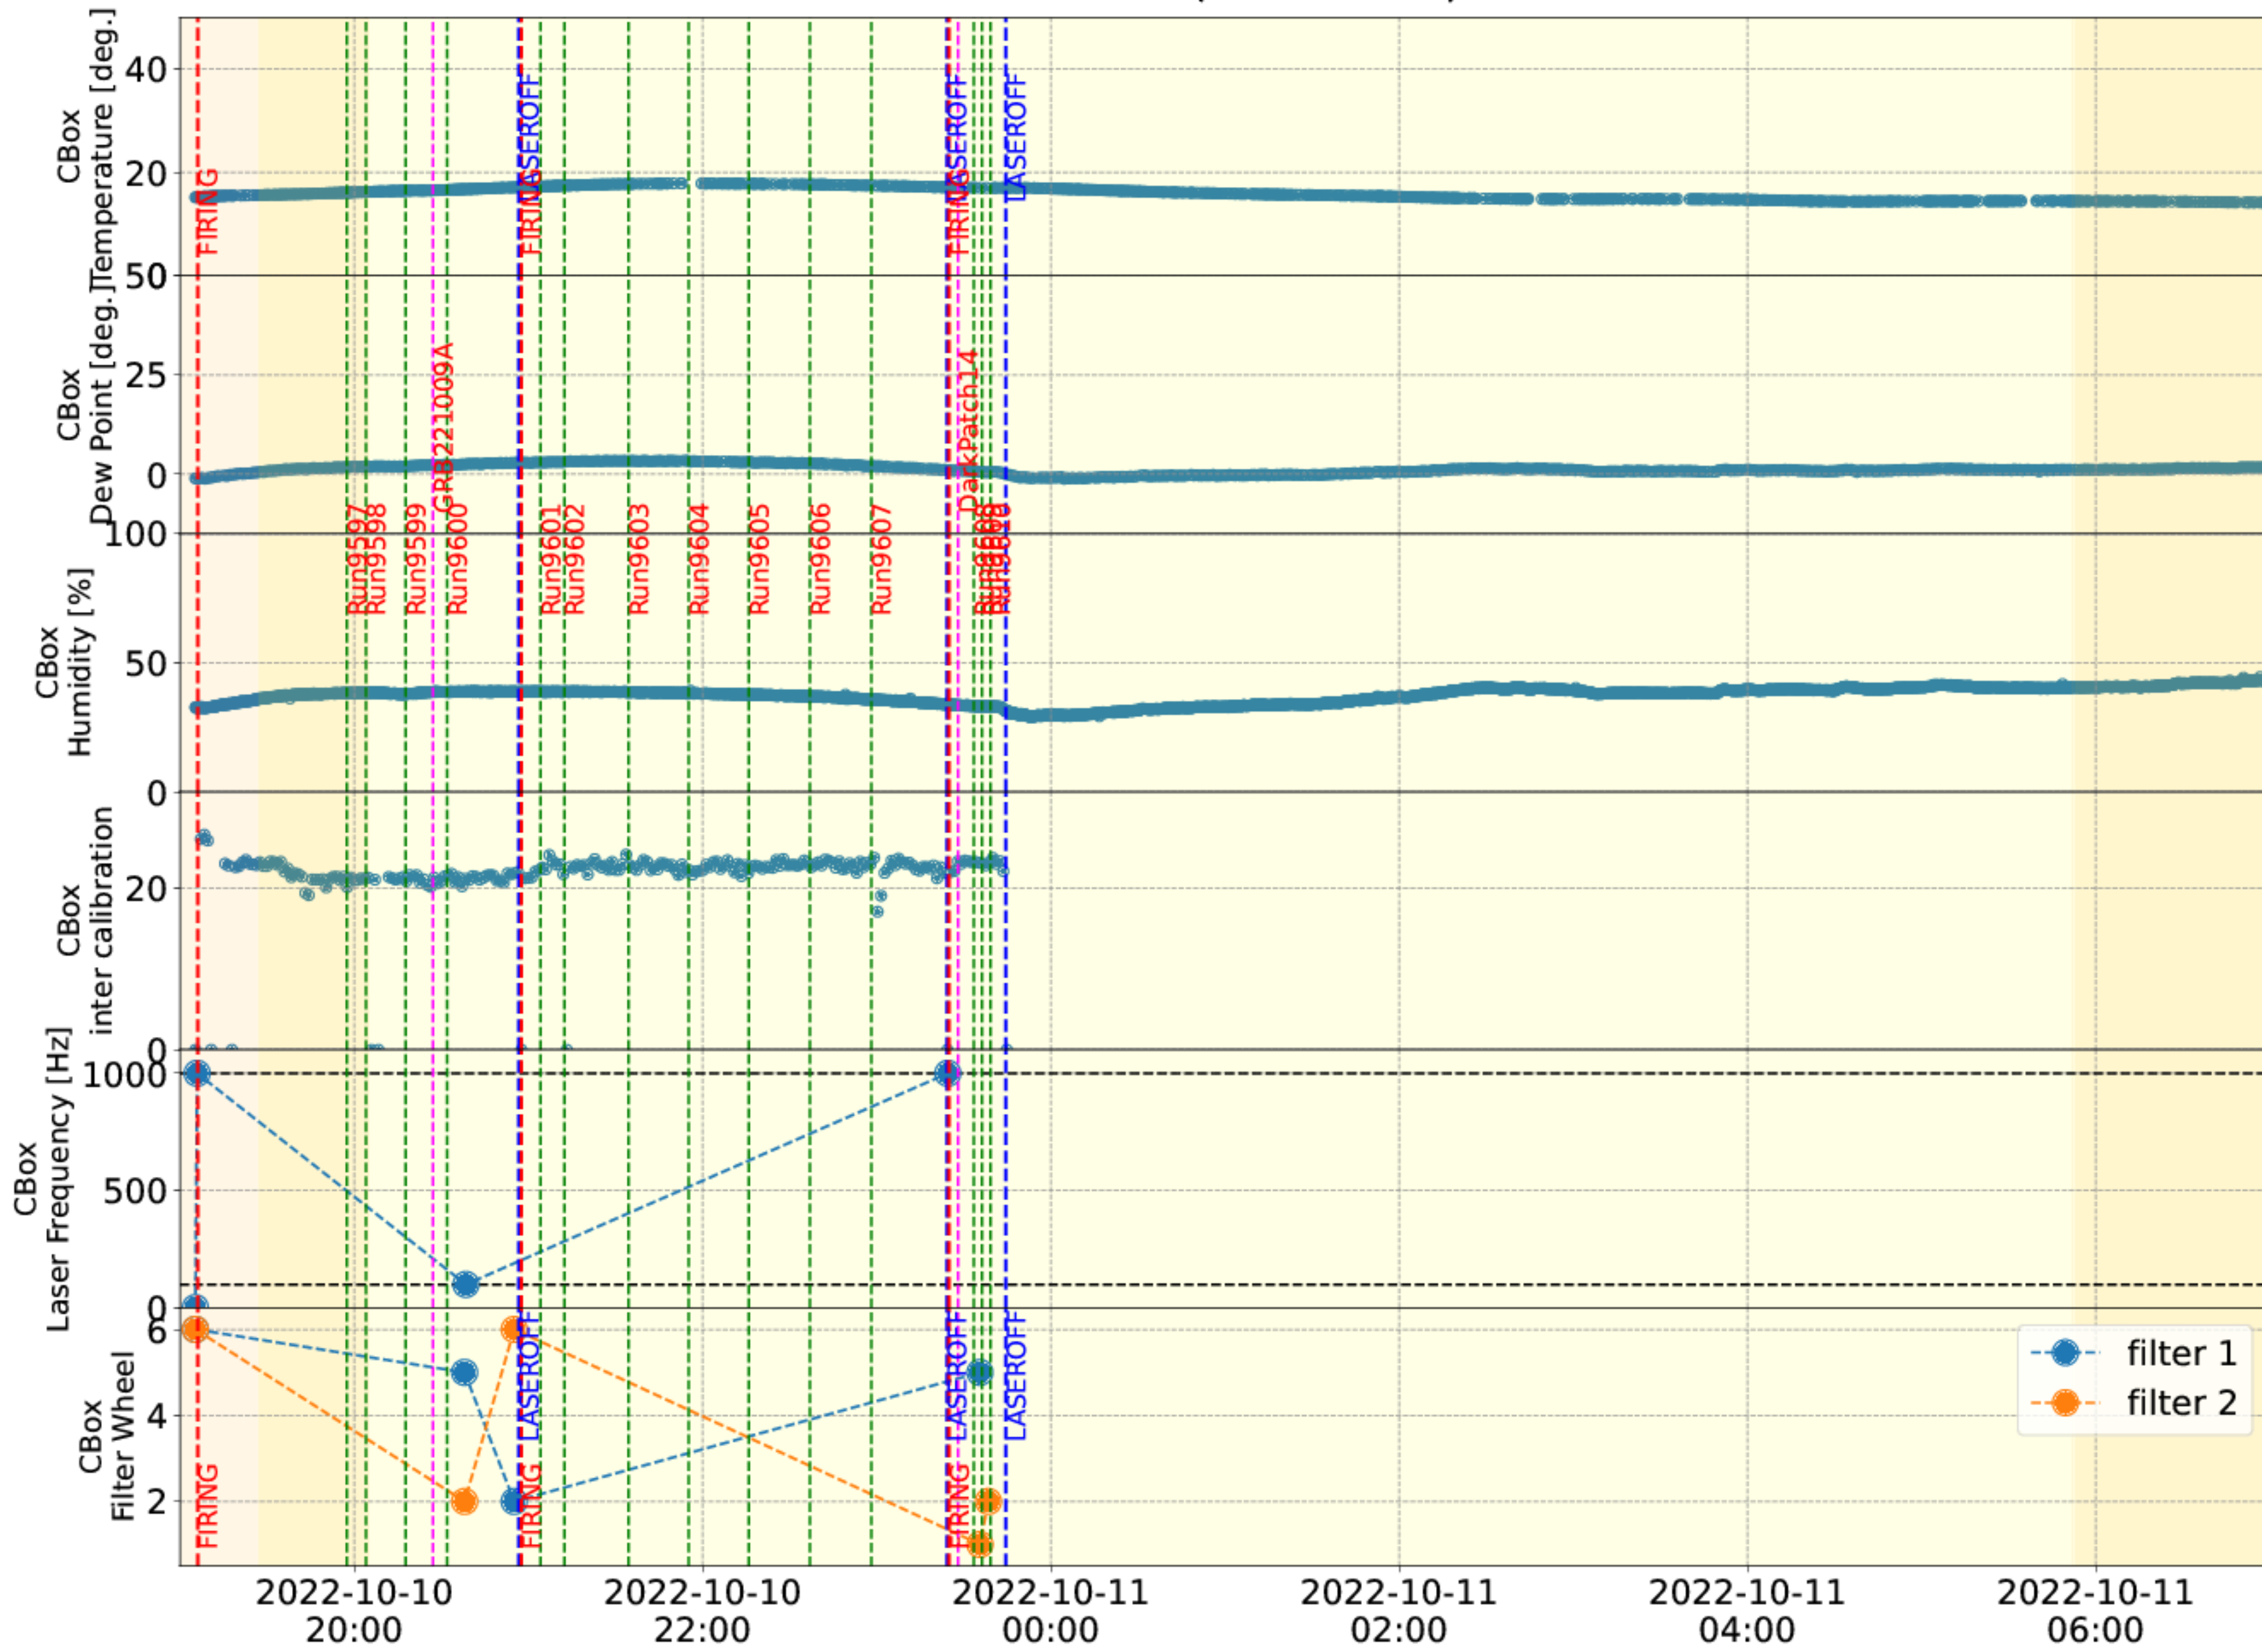

2022-10-10

2022-10-10

Calibration Box (2022-10-10)

2022-10-10 strange HV pixel