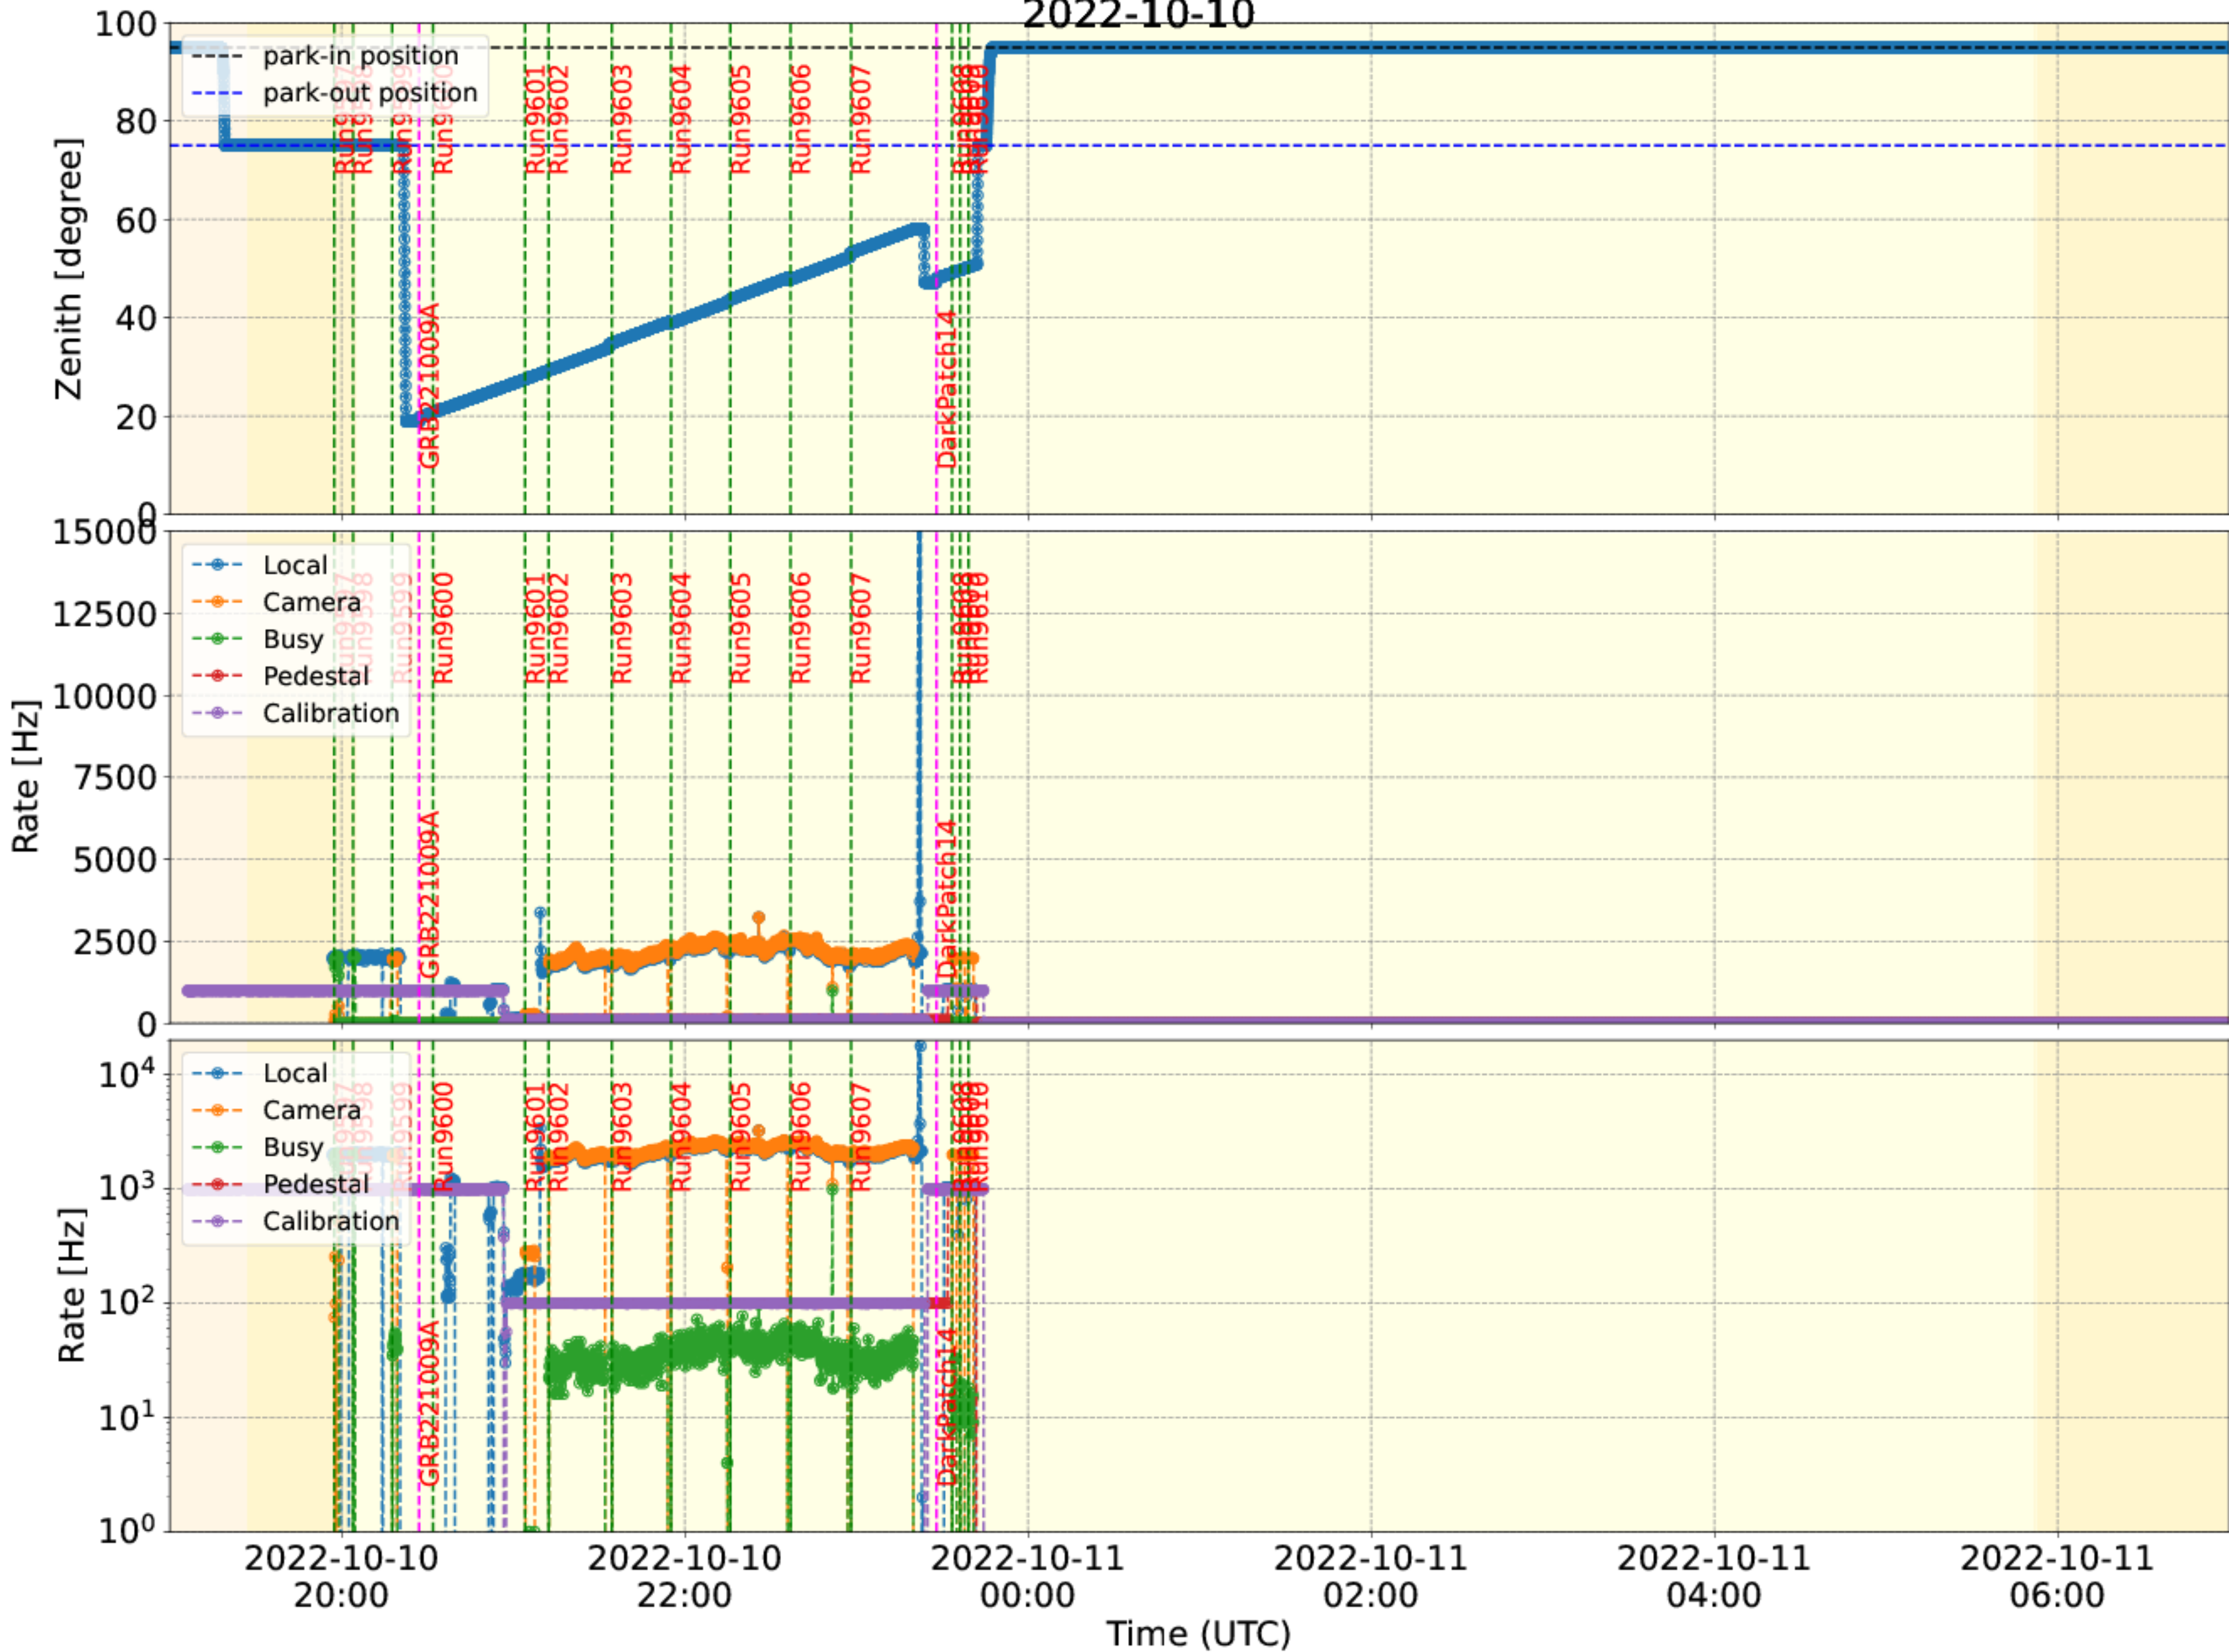

2022-10-10

2022-10-10

Calibration Box (2022-10-10)

2022-10-10 strange HV pixel