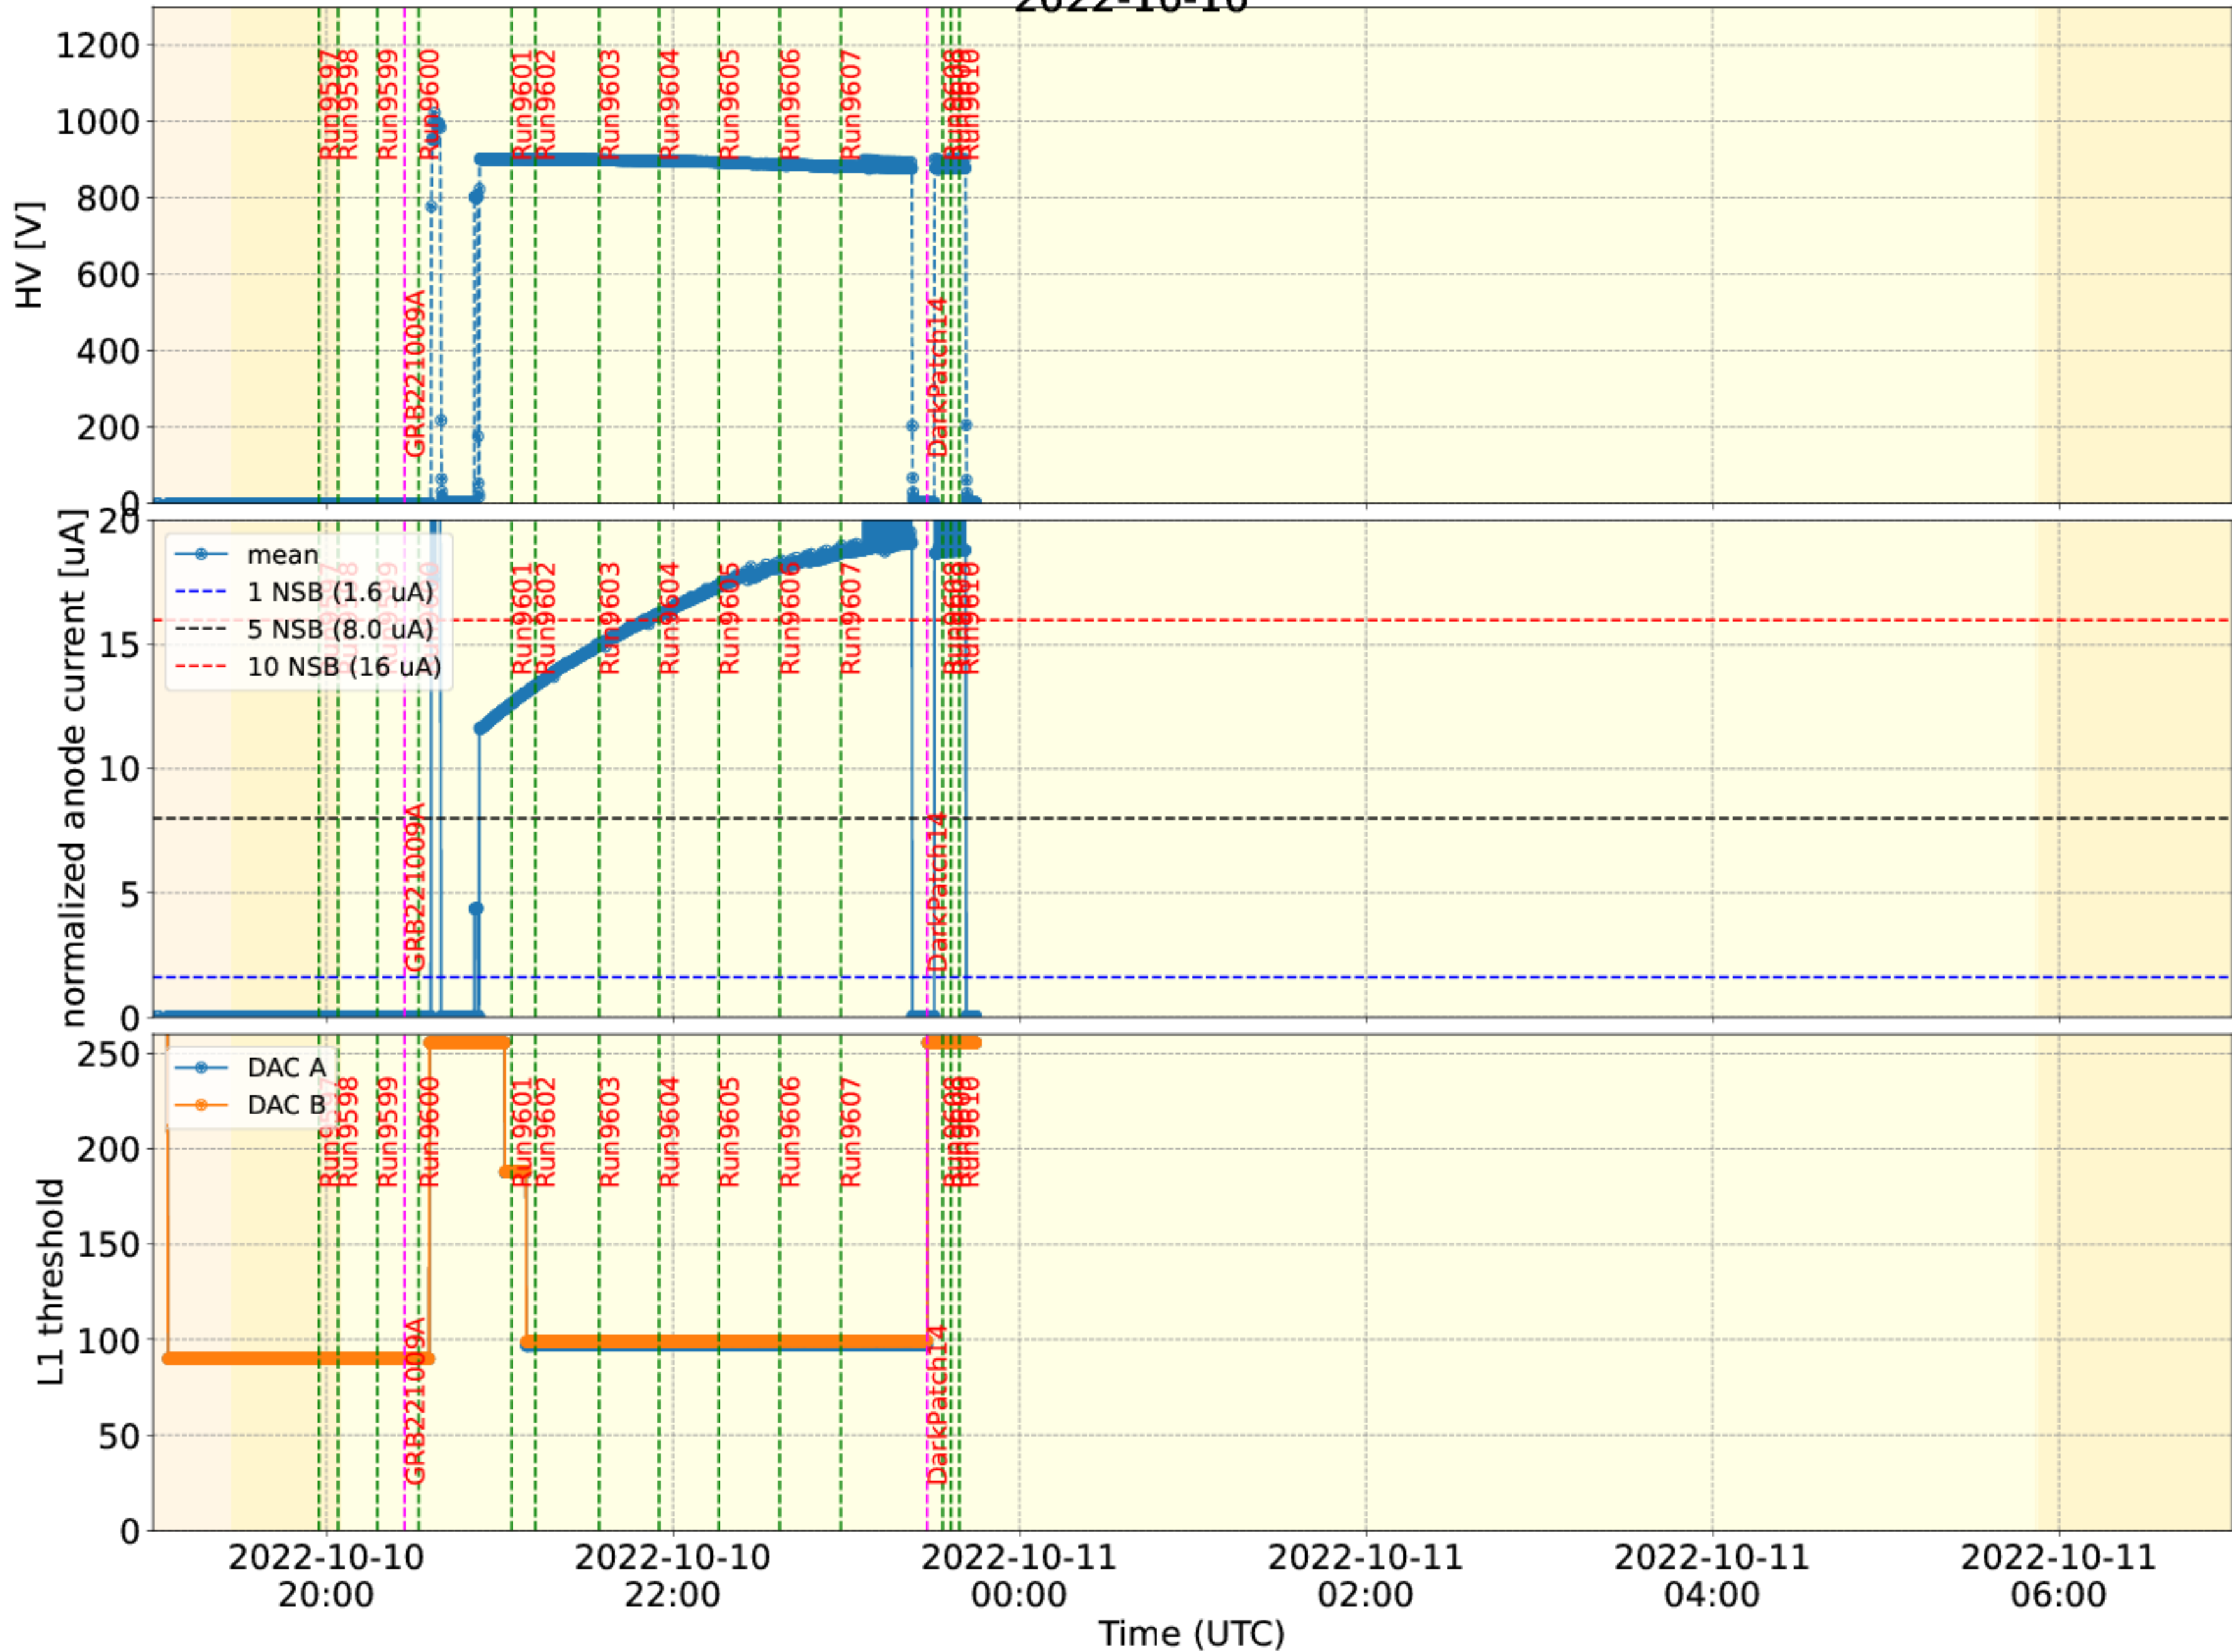

2022-10-10

2022-10-10

Calibration Box (2022-10-10)

2022-10-10 strange HV pixel