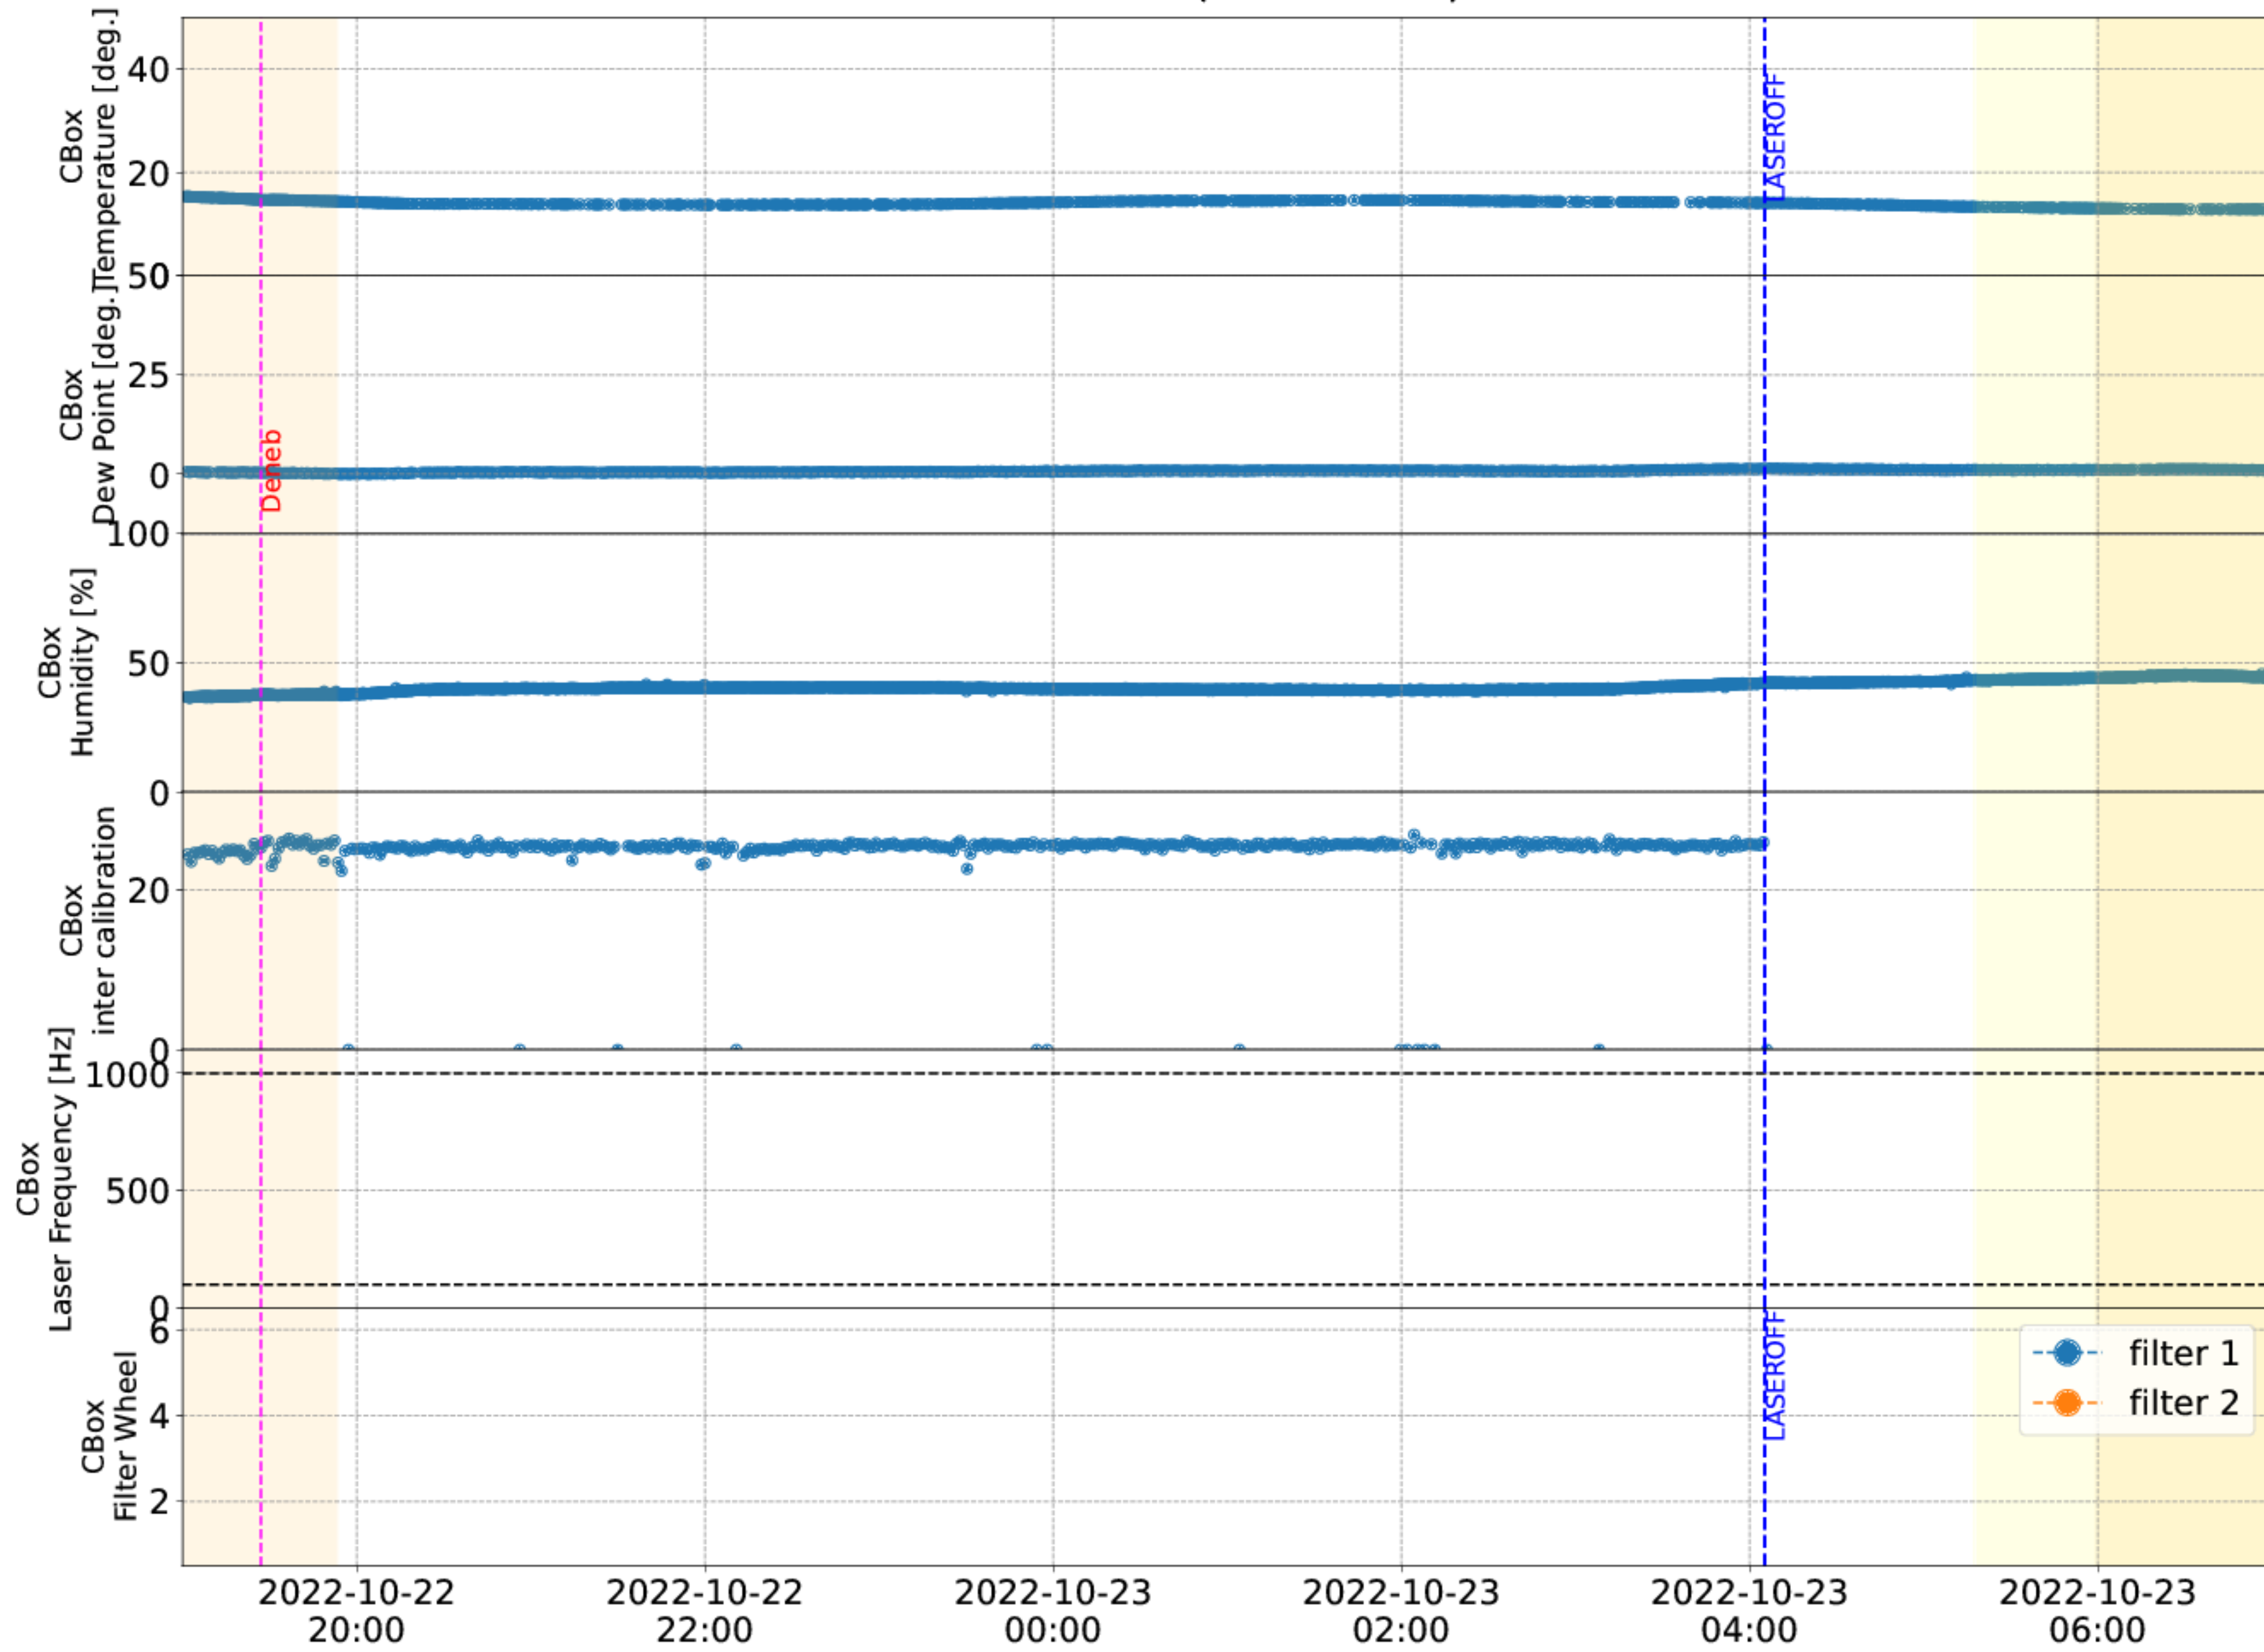

2022-10-22

2022-10-22

Calibration Box (2022-10-22)

2022-10-22 no strange HV pixel