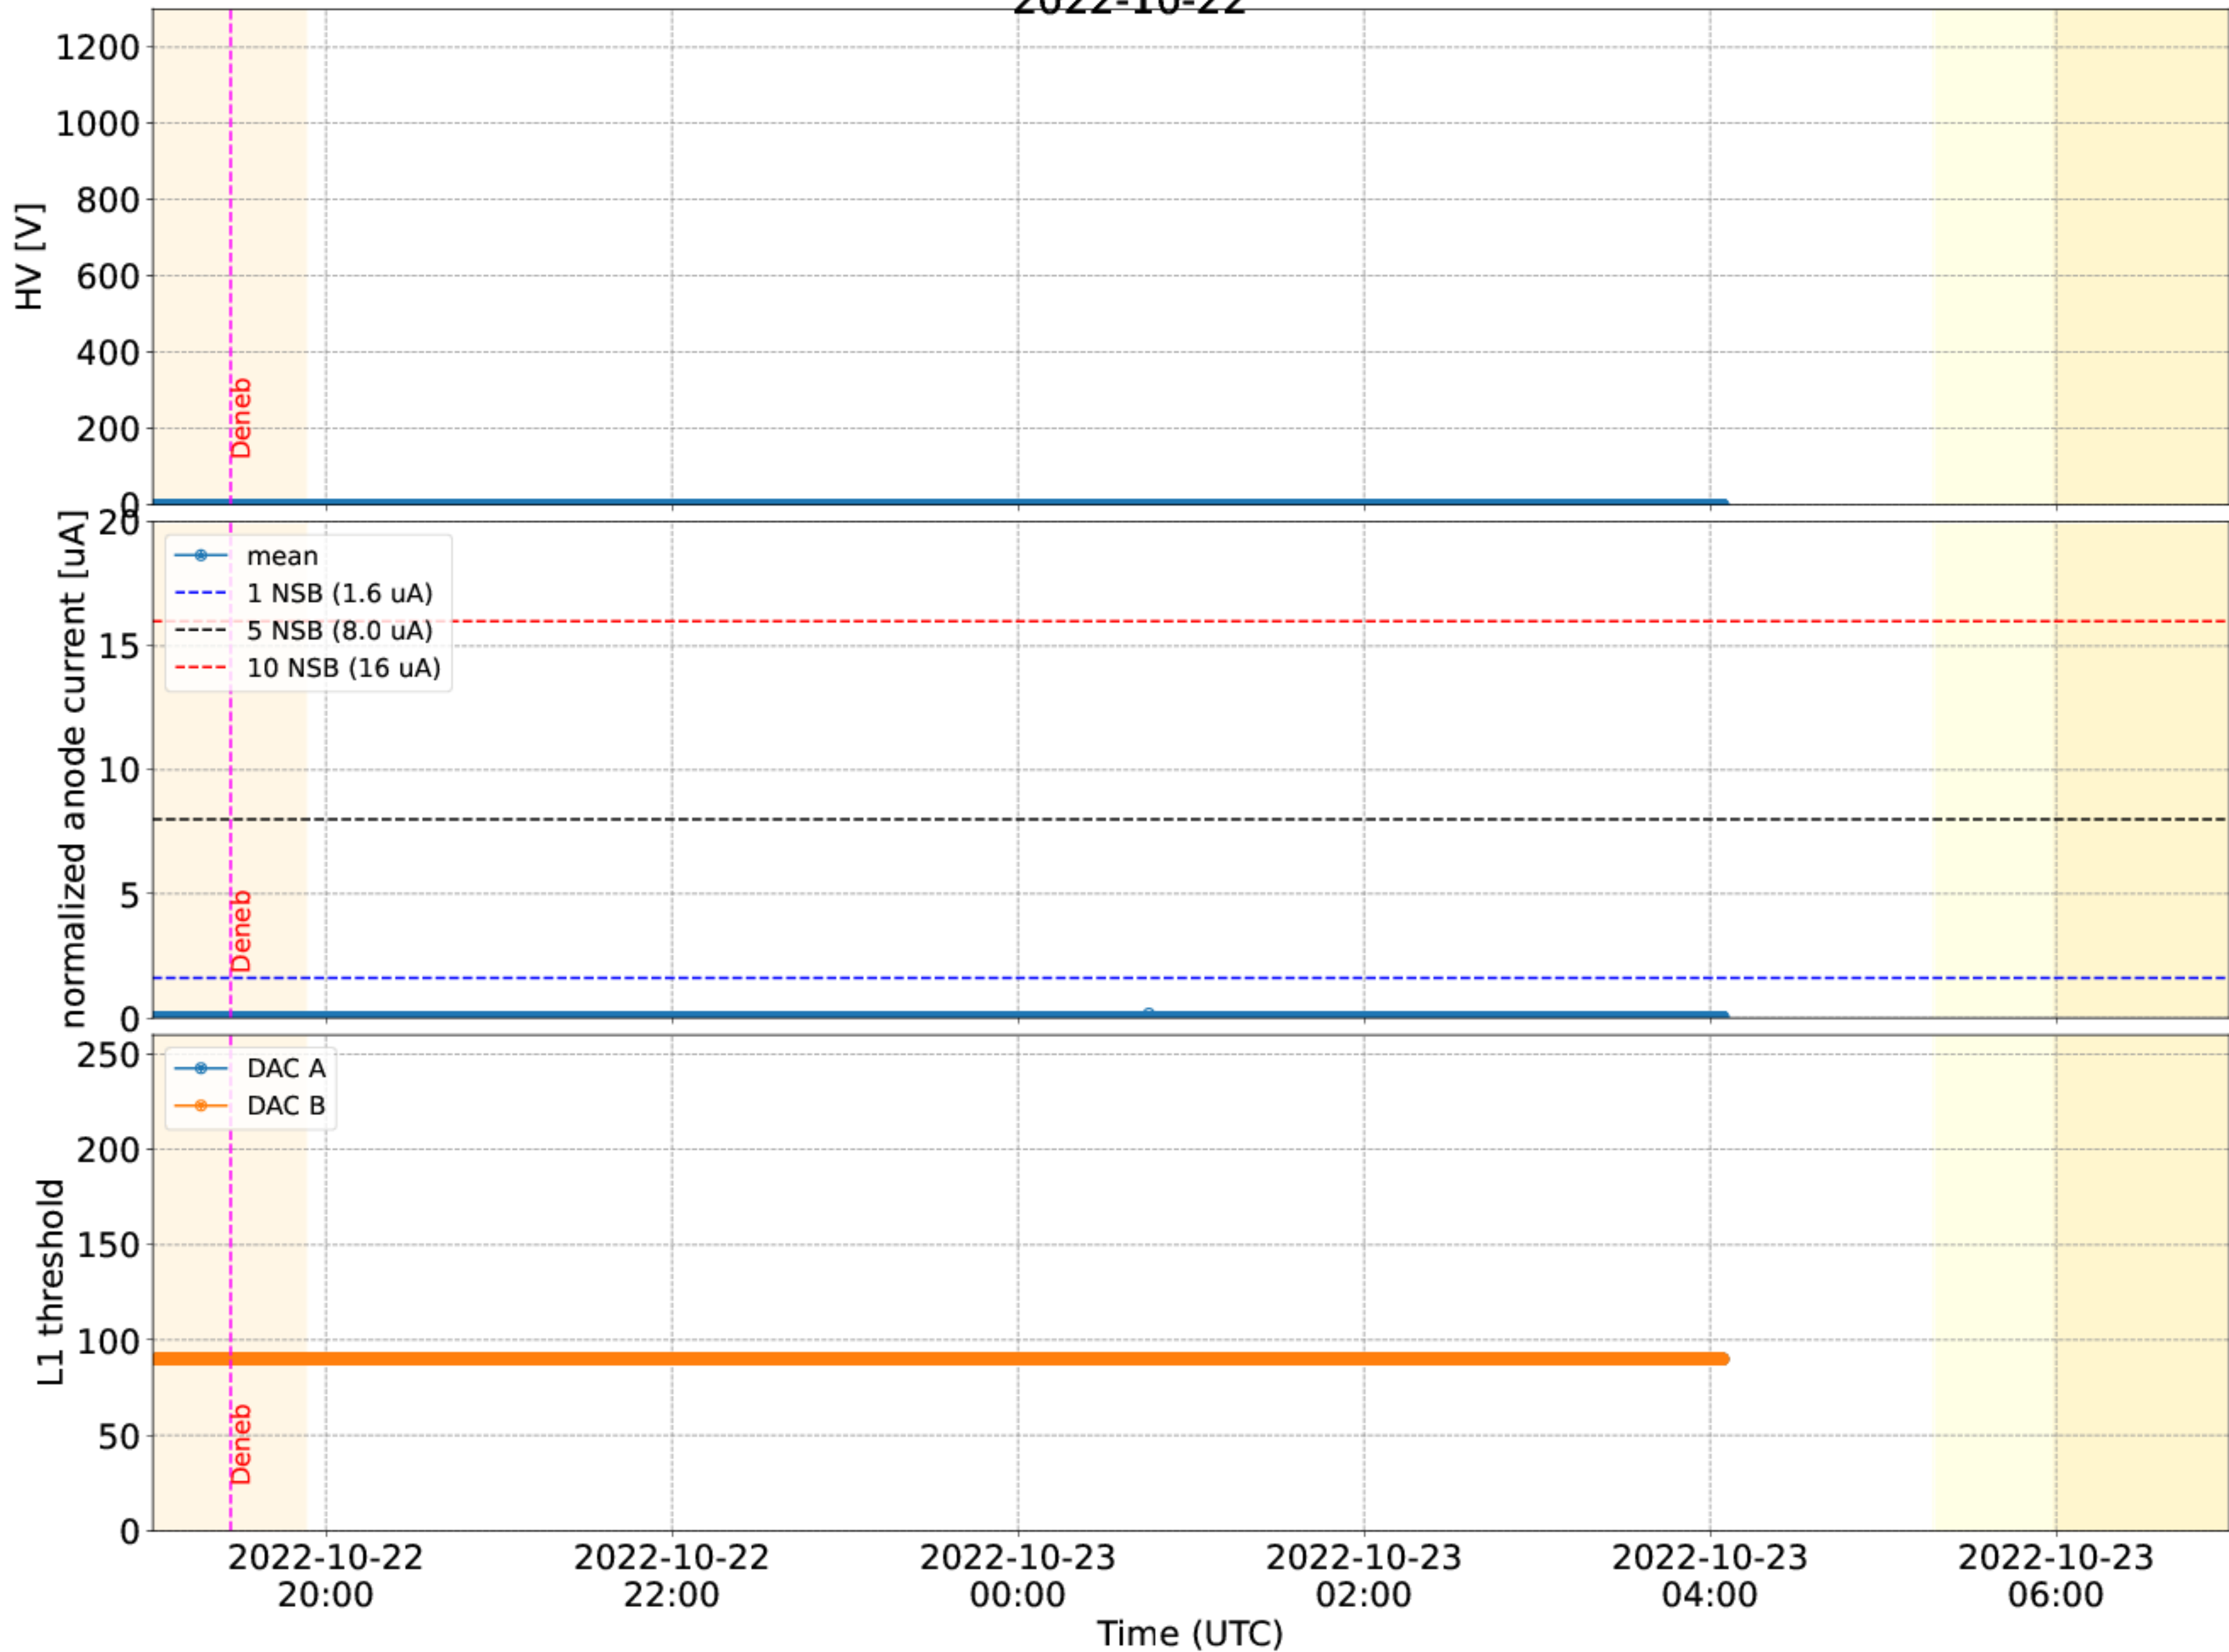

2022-10-22

2022-10-22

Calibration Box (2022-10-22)

2022-10-22 no strange HV pixel