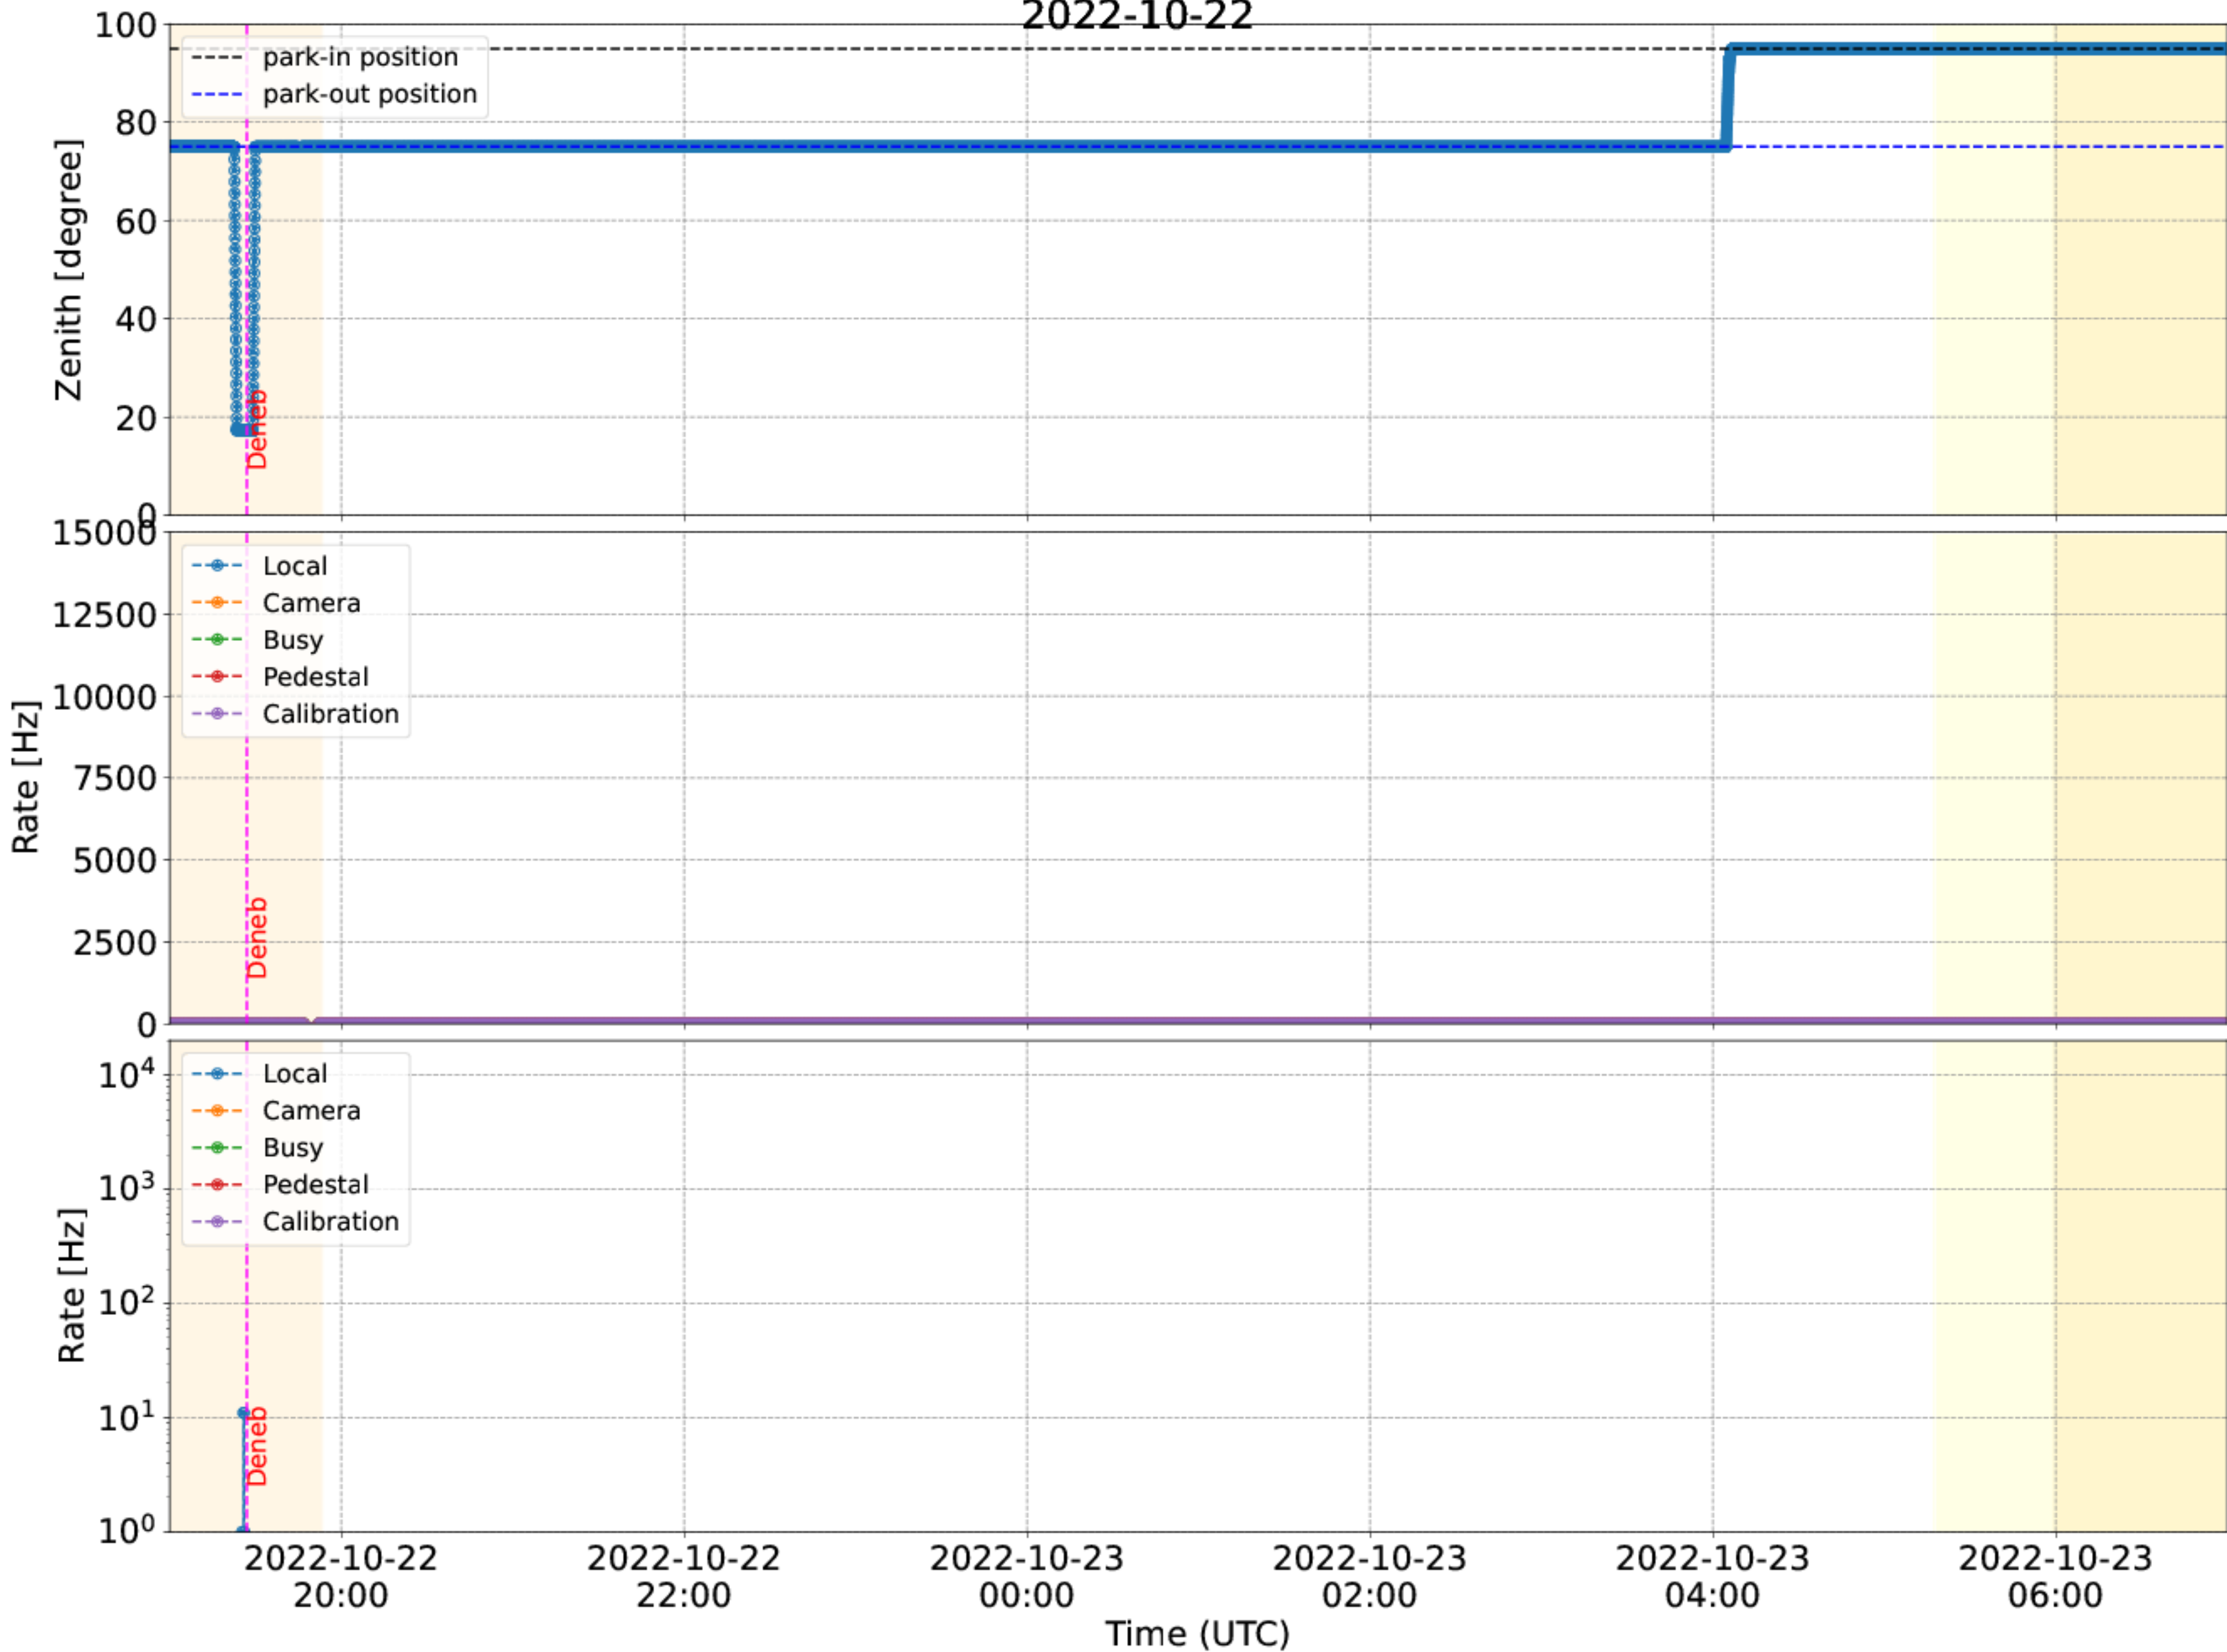

2022-10-22

2022-10-22

Calibration Box (2022-10-22)

2022-10-22 no strange HV pixel