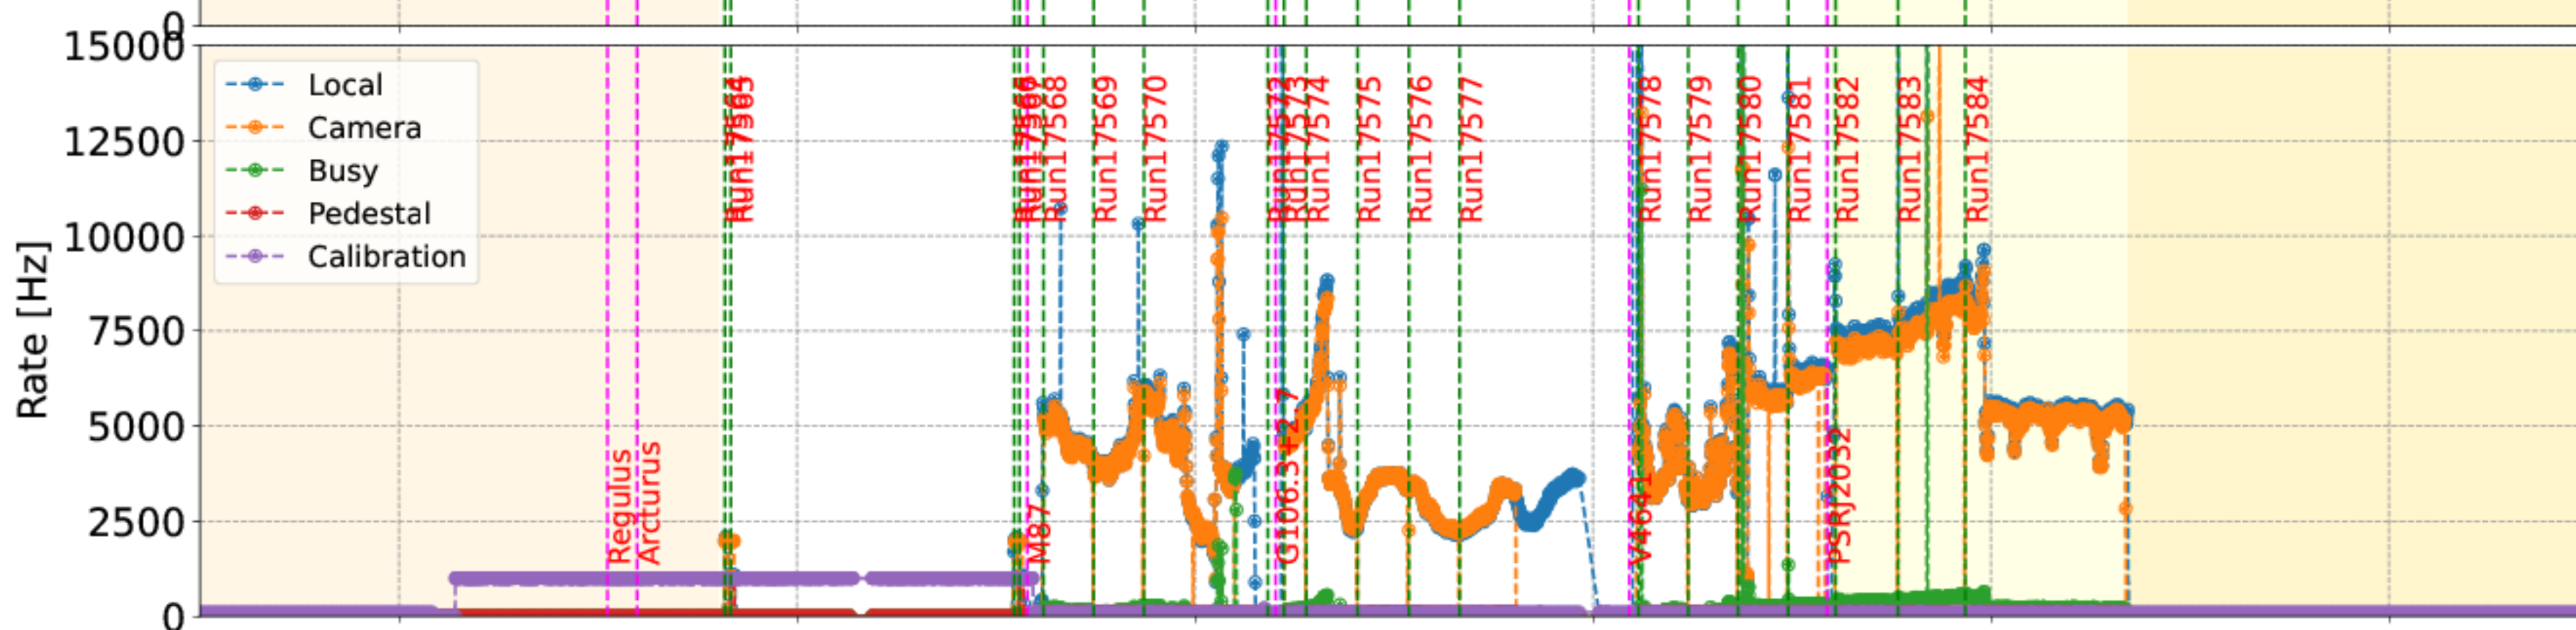

2024-06-01

2024-06-01

Counts for different bits

Number of Events in Trigger Type (UCTS vs TIB)

Difference between USTS/TIB and Dragon time

Difference between USTS/TIB and Dragon time

Counts for different bits

Number of Events in Trigger Type (UCTS vs TIB)

Difference between USTS/TIB and Dragon time

Difference between USTS/TIB and Dragon time

Counts for different bits

Number of Events in Trigger Type (UCTS vs TIB)

Difference between USTS/TIB and Dragon time

Difference between USTS/TIB and Dragon time

Last File:LST-1.1.Run17584.0265.fits.fz