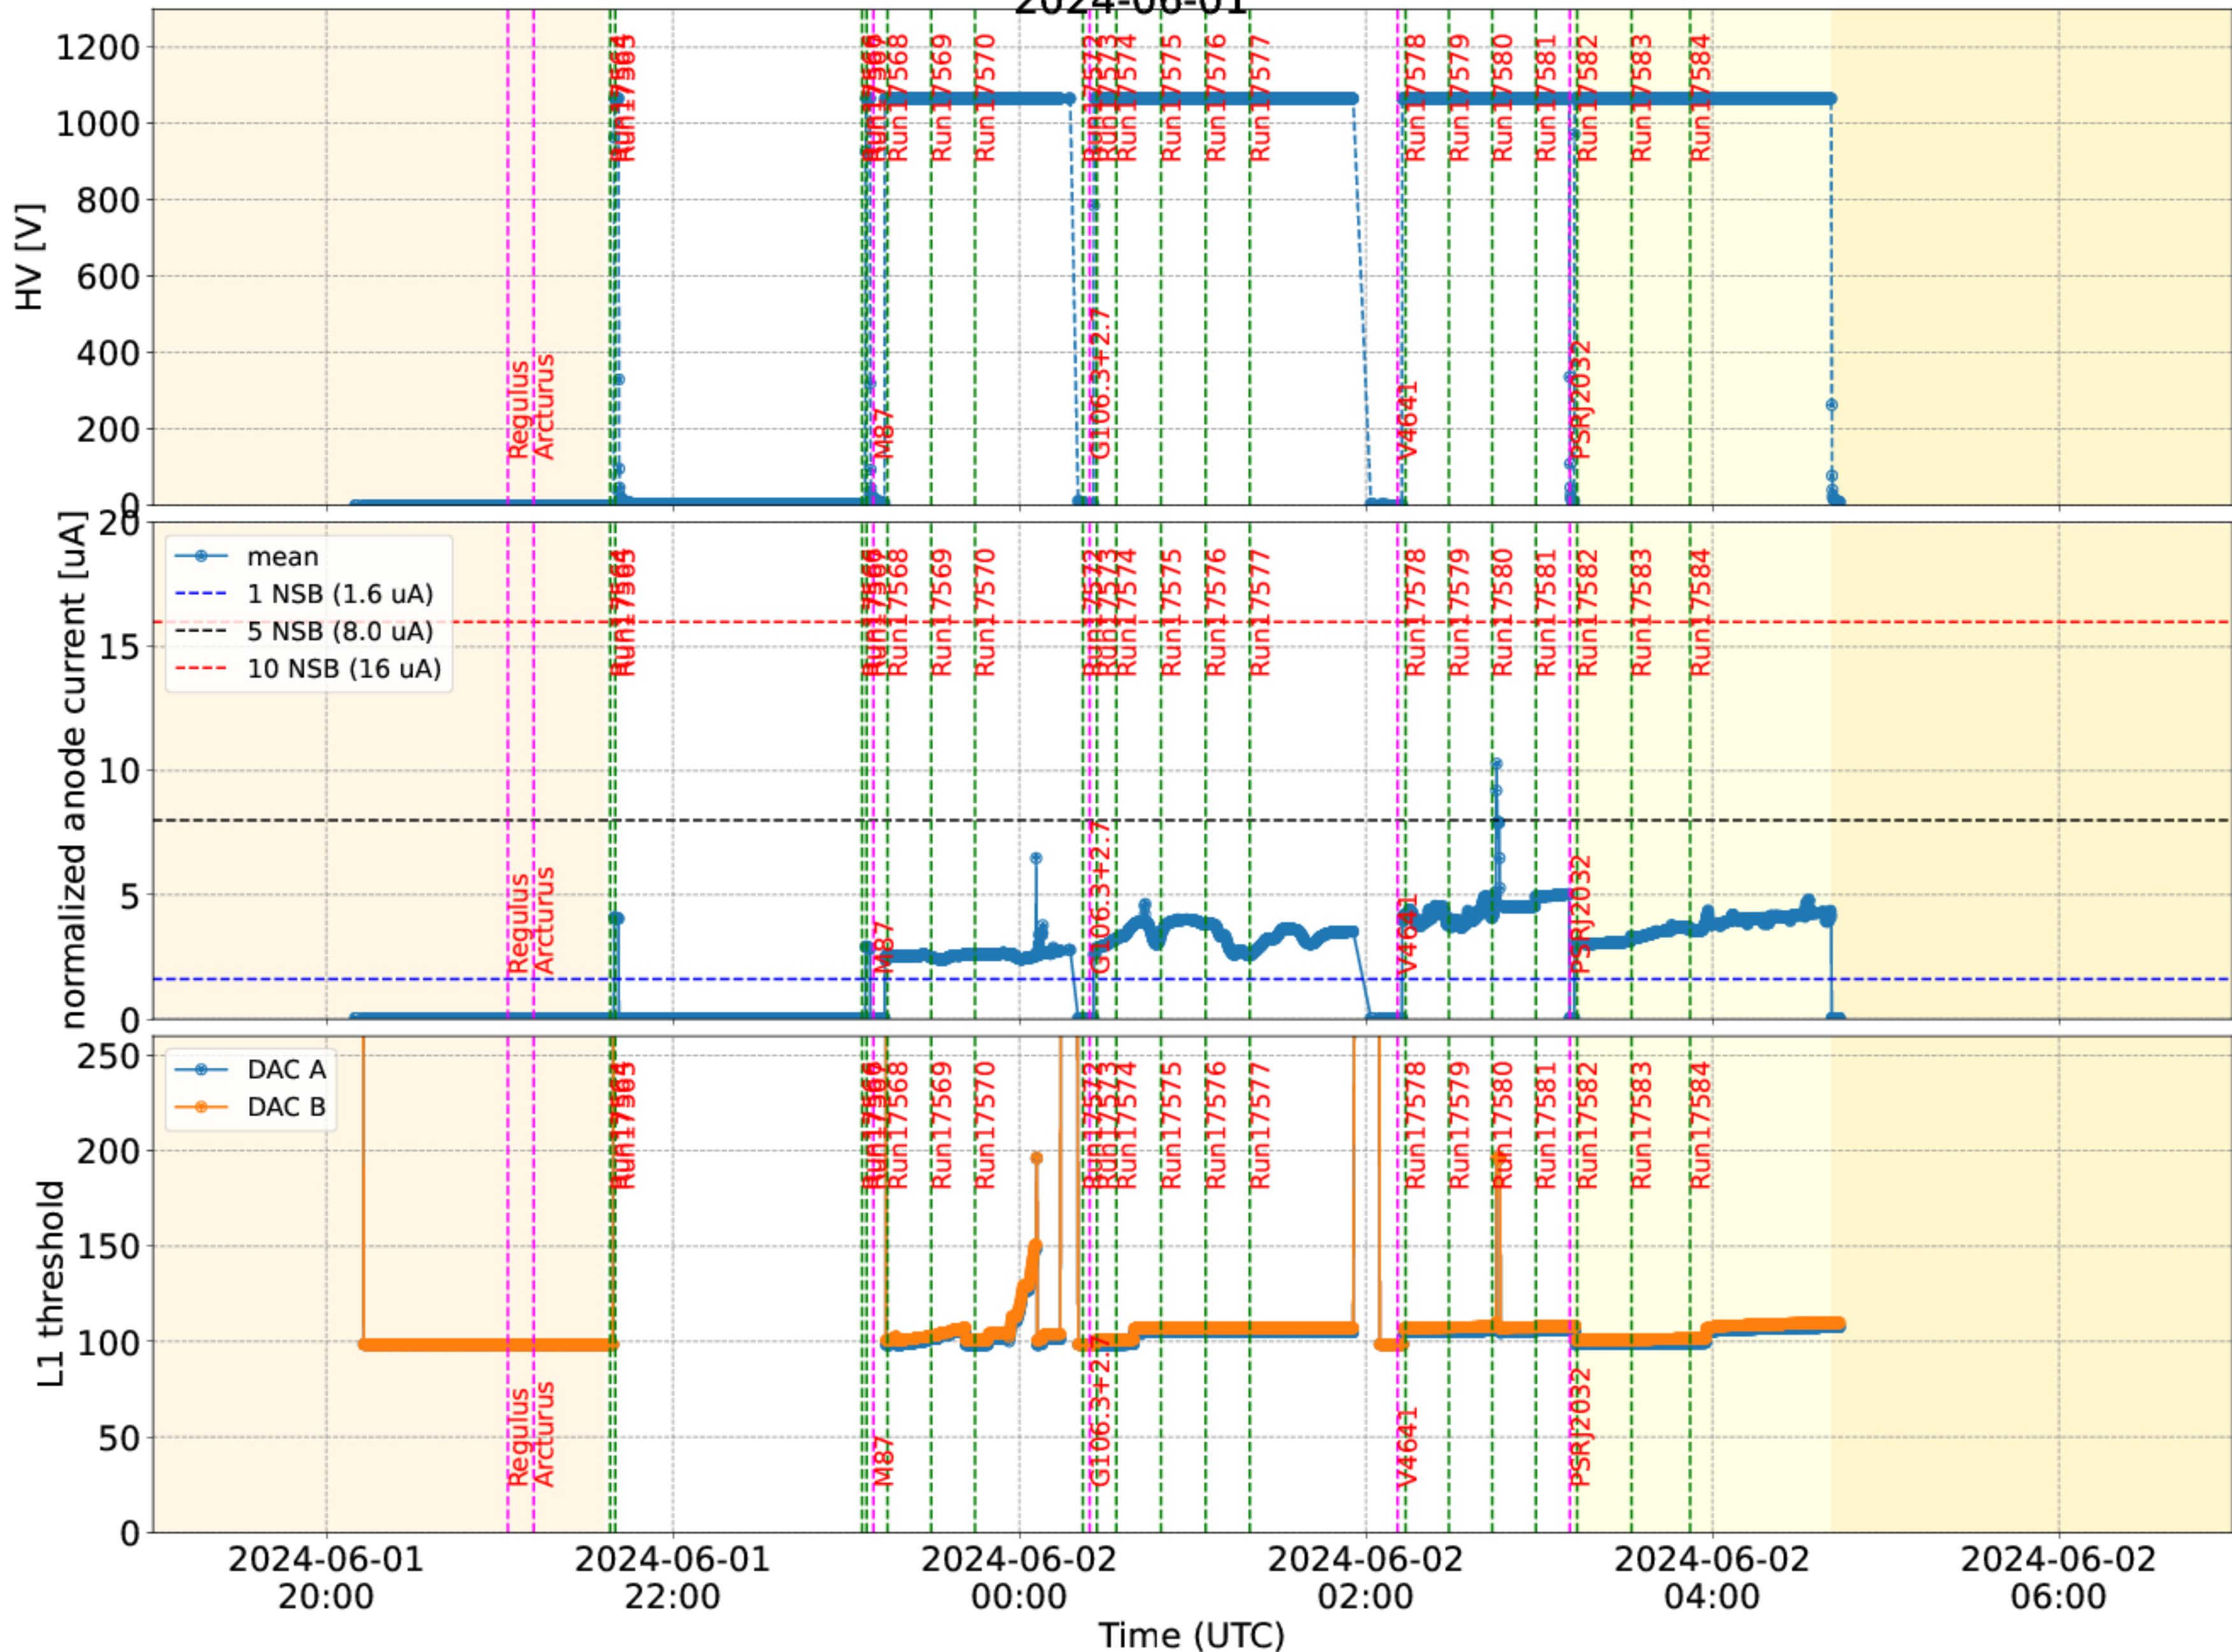

2024-06-01

2024-06-01

Counts for different bits

Number of Events in Trigger Type (UCTS vs TIB)

Difference between USTS/TIB and Dragon time

Difference between USTS/TIB and Dragon time

Counts for different bits

Number of Events in Trigger Type (UCTS vs TIB)

Difference between USTS/TIB and Dragon time

Difference between USTS/TIB and Dragon time

Counts for different bits

Number of Events in Trigger Type (UCTS vs TIB)

Difference between USTS/TIB and Dragon time

Difference between USTS/TIB and Dragon time

Last File:LST-1.1.Run17584.0265.fits.fz