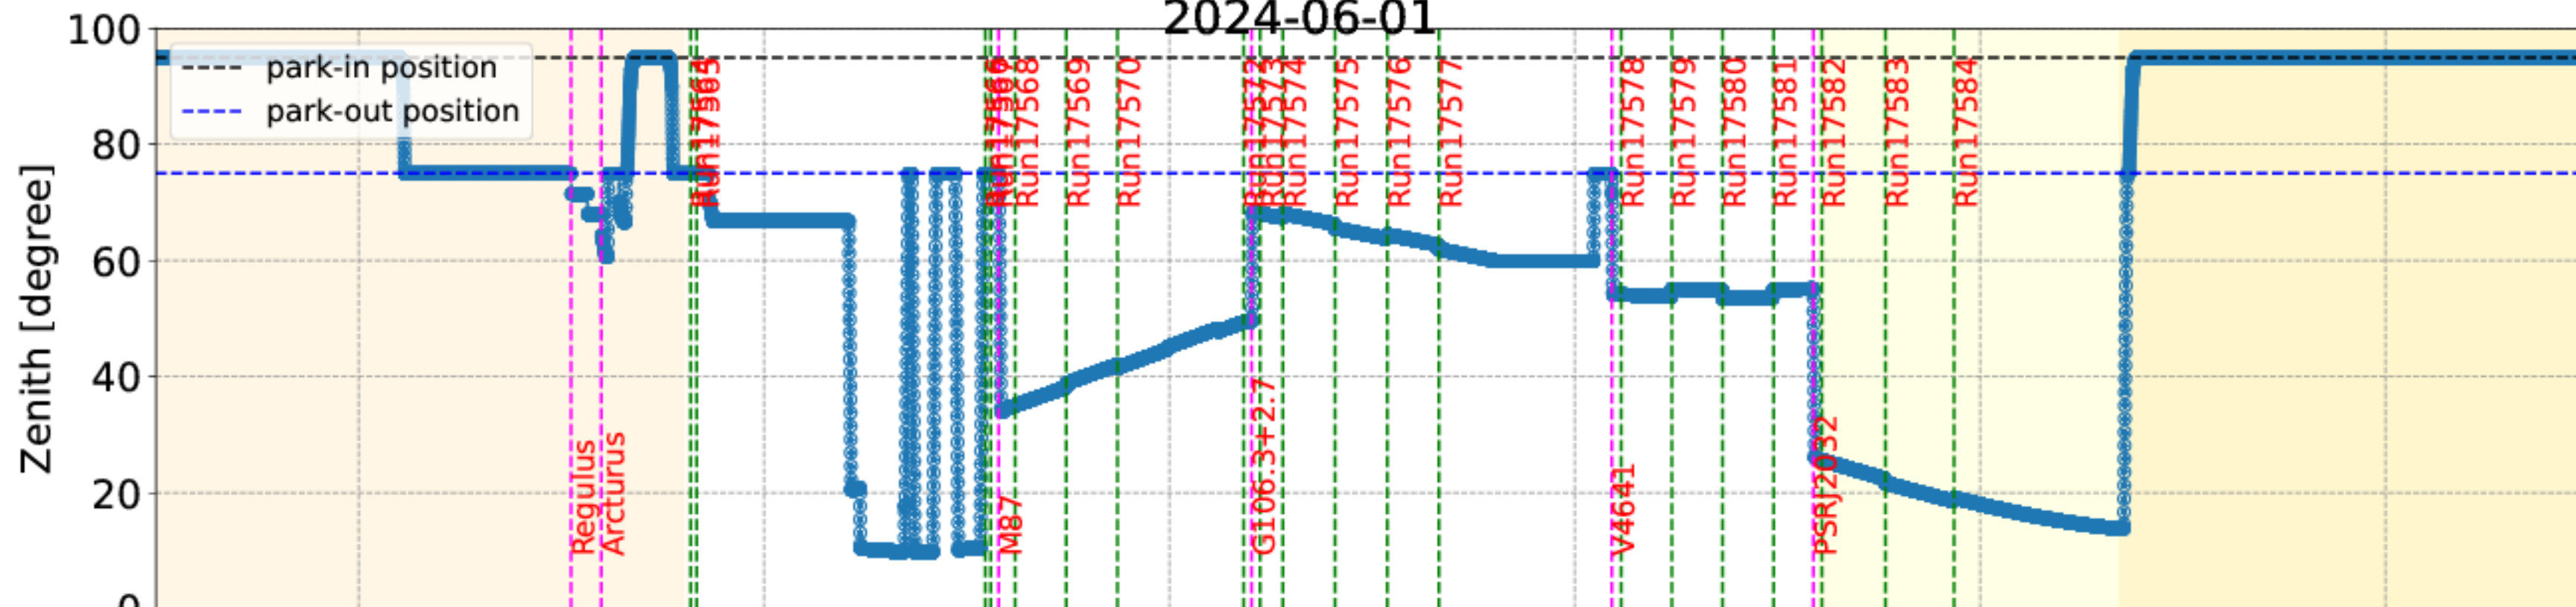

2024-06-01

2024-06-01

Counts for different bits

Number of Events in Trigger Type (UCTS vs TIB)

Difference between USTS/TIB and Dragon time

Difference between USTS/TIB and Dragon time

Counts for different bits

Number of Events in Trigger Type (UCTS vs TIB)

Difference between USTS/TIB and Dragon time

Difference between USTS/TIB and Dragon time

Counts for different bits

Number of Events in Trigger Type (UCTS vs TIB)