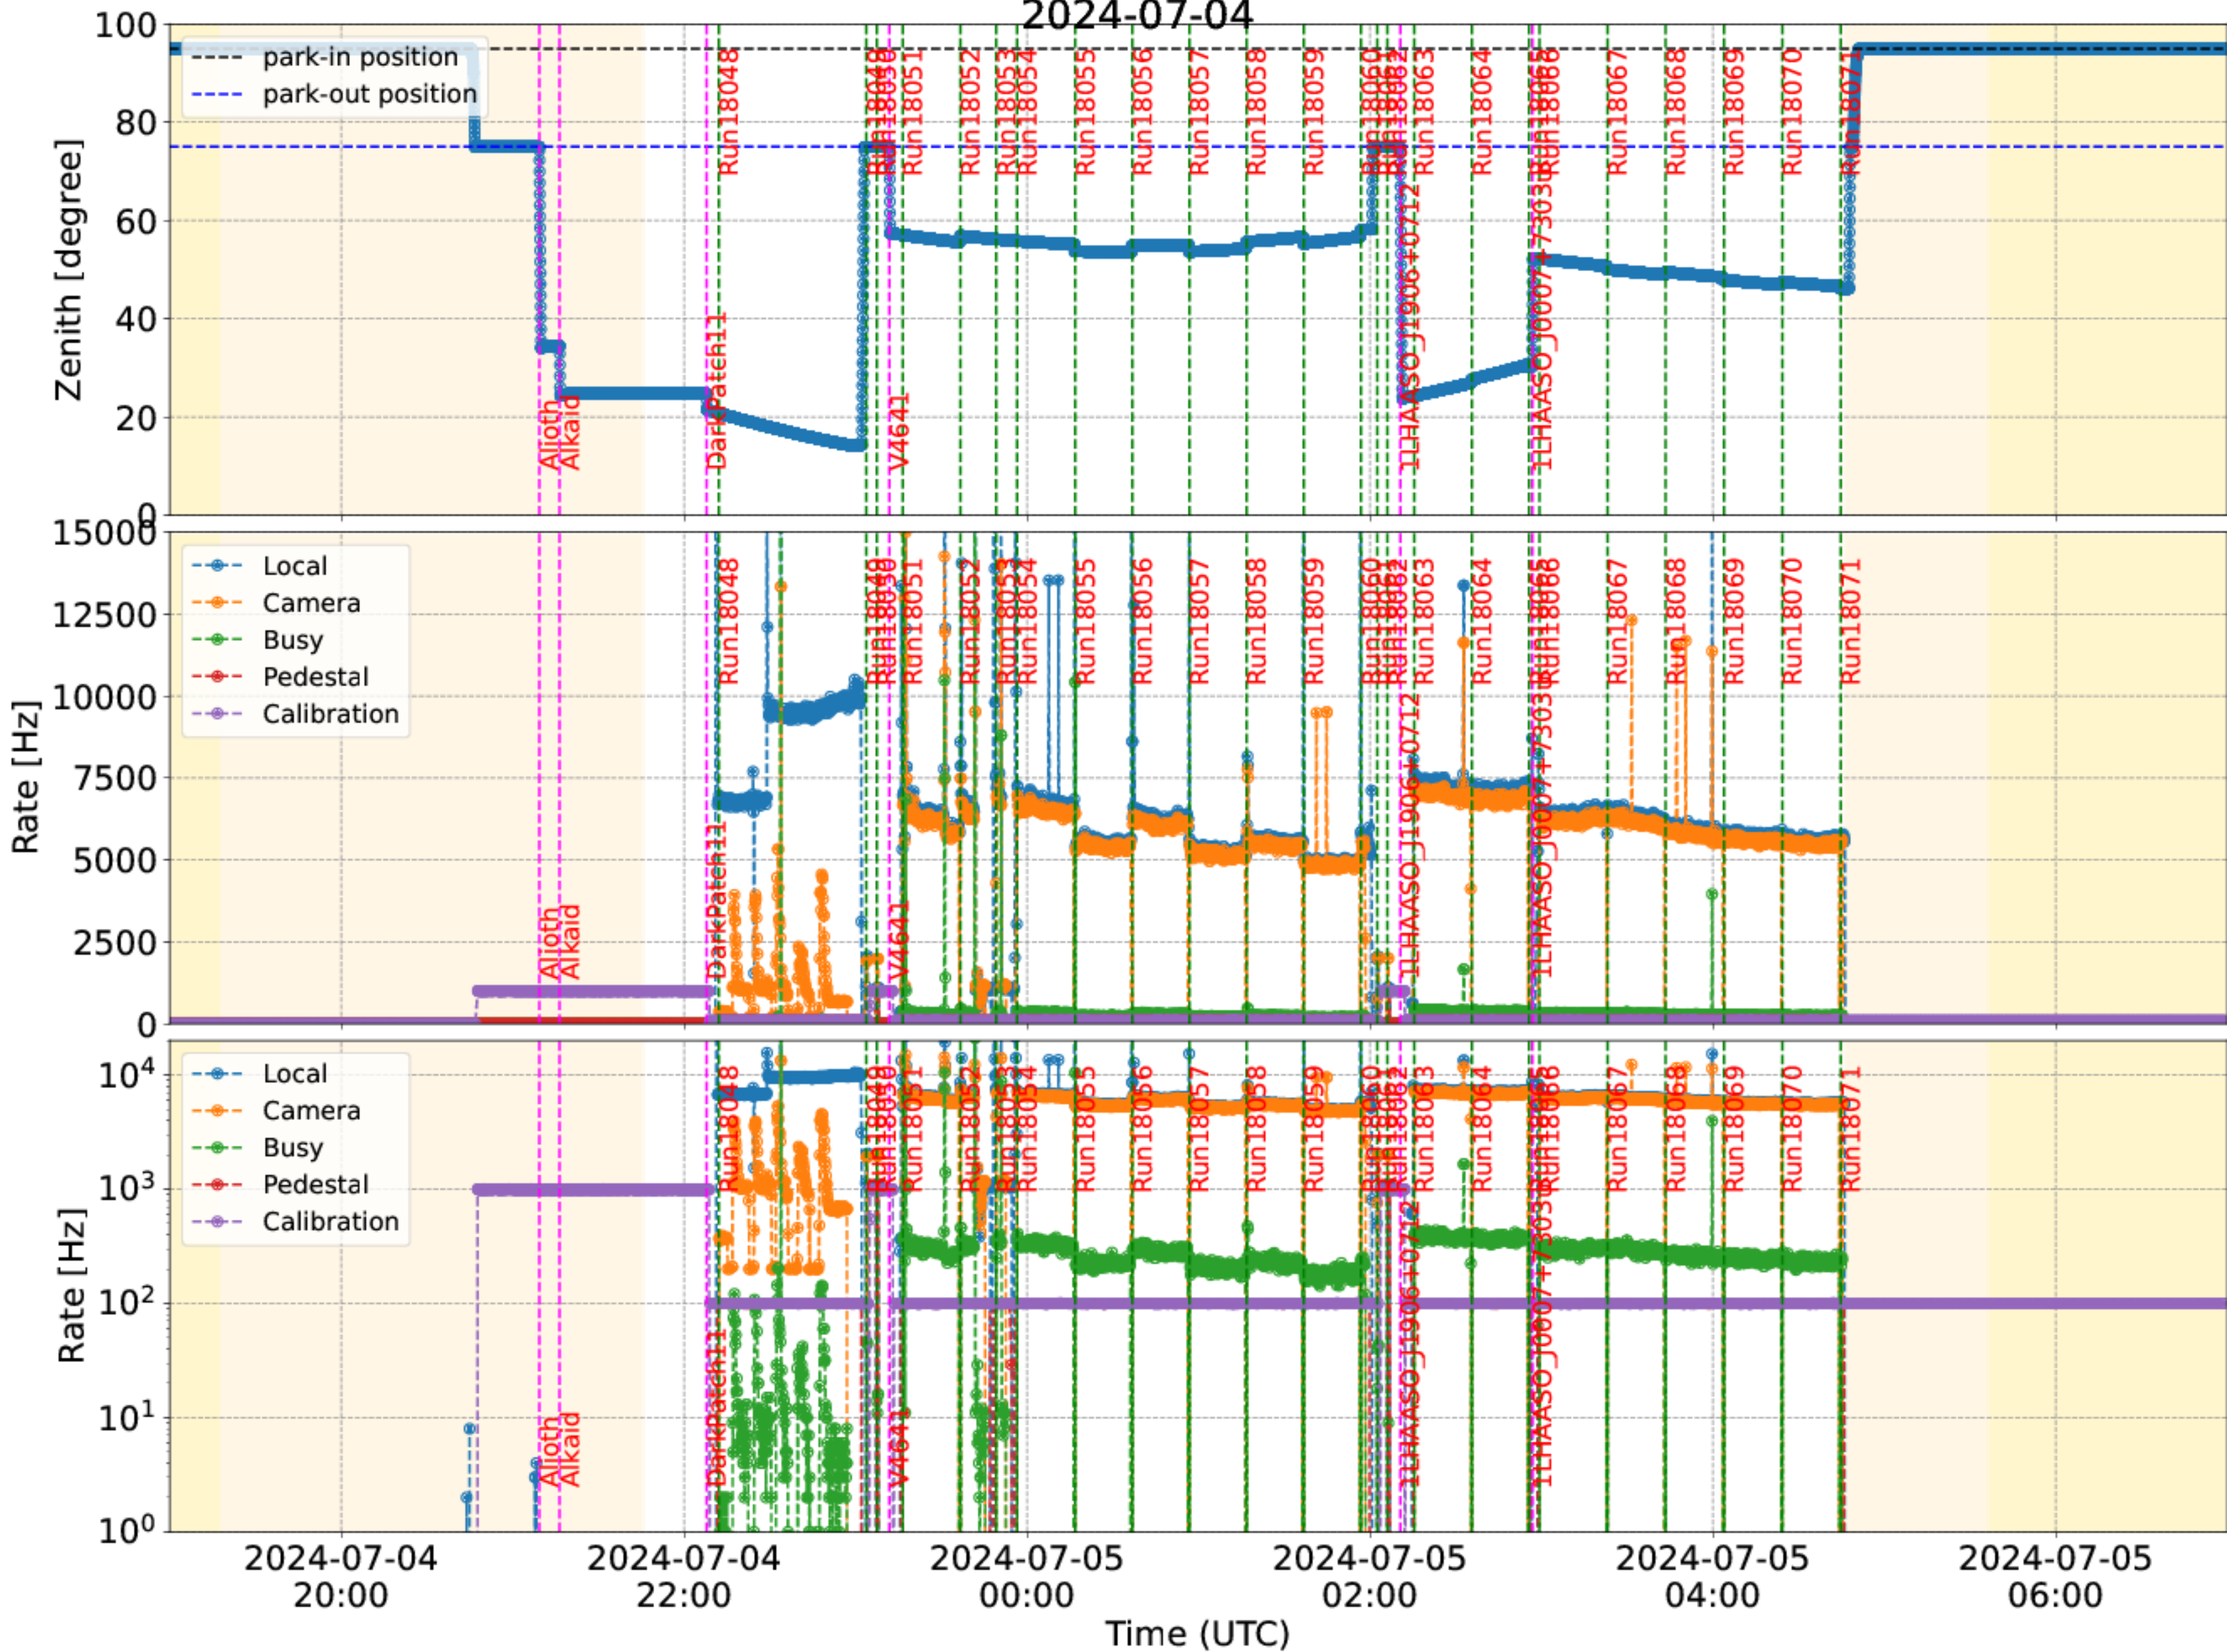

2024-07-04

2024-07-04

Counts for different bits

Number of Events in Trigger Type (UCTS vs TIB)

Difference between USTS/TIB and Dragon time

Difference between USTS/TIB and Dragon time

Counts for different bits

Number of Events in Trigger Type (UCTS vs TIB)

Difference between USTS/TIB and Dragon time

Difference between USTS/TIB and Dragon time

Counts for different bits

Number of Events in Trigger Type (UCTS vs TIB)

Difference between USTS/TIB and Dragon time

Difference between USTS/TIB and Dragon time

First File:LST-1.1.Run18043.0000.fits.fz

Last File:LST-1.1.Run18071.0003.fits.fz