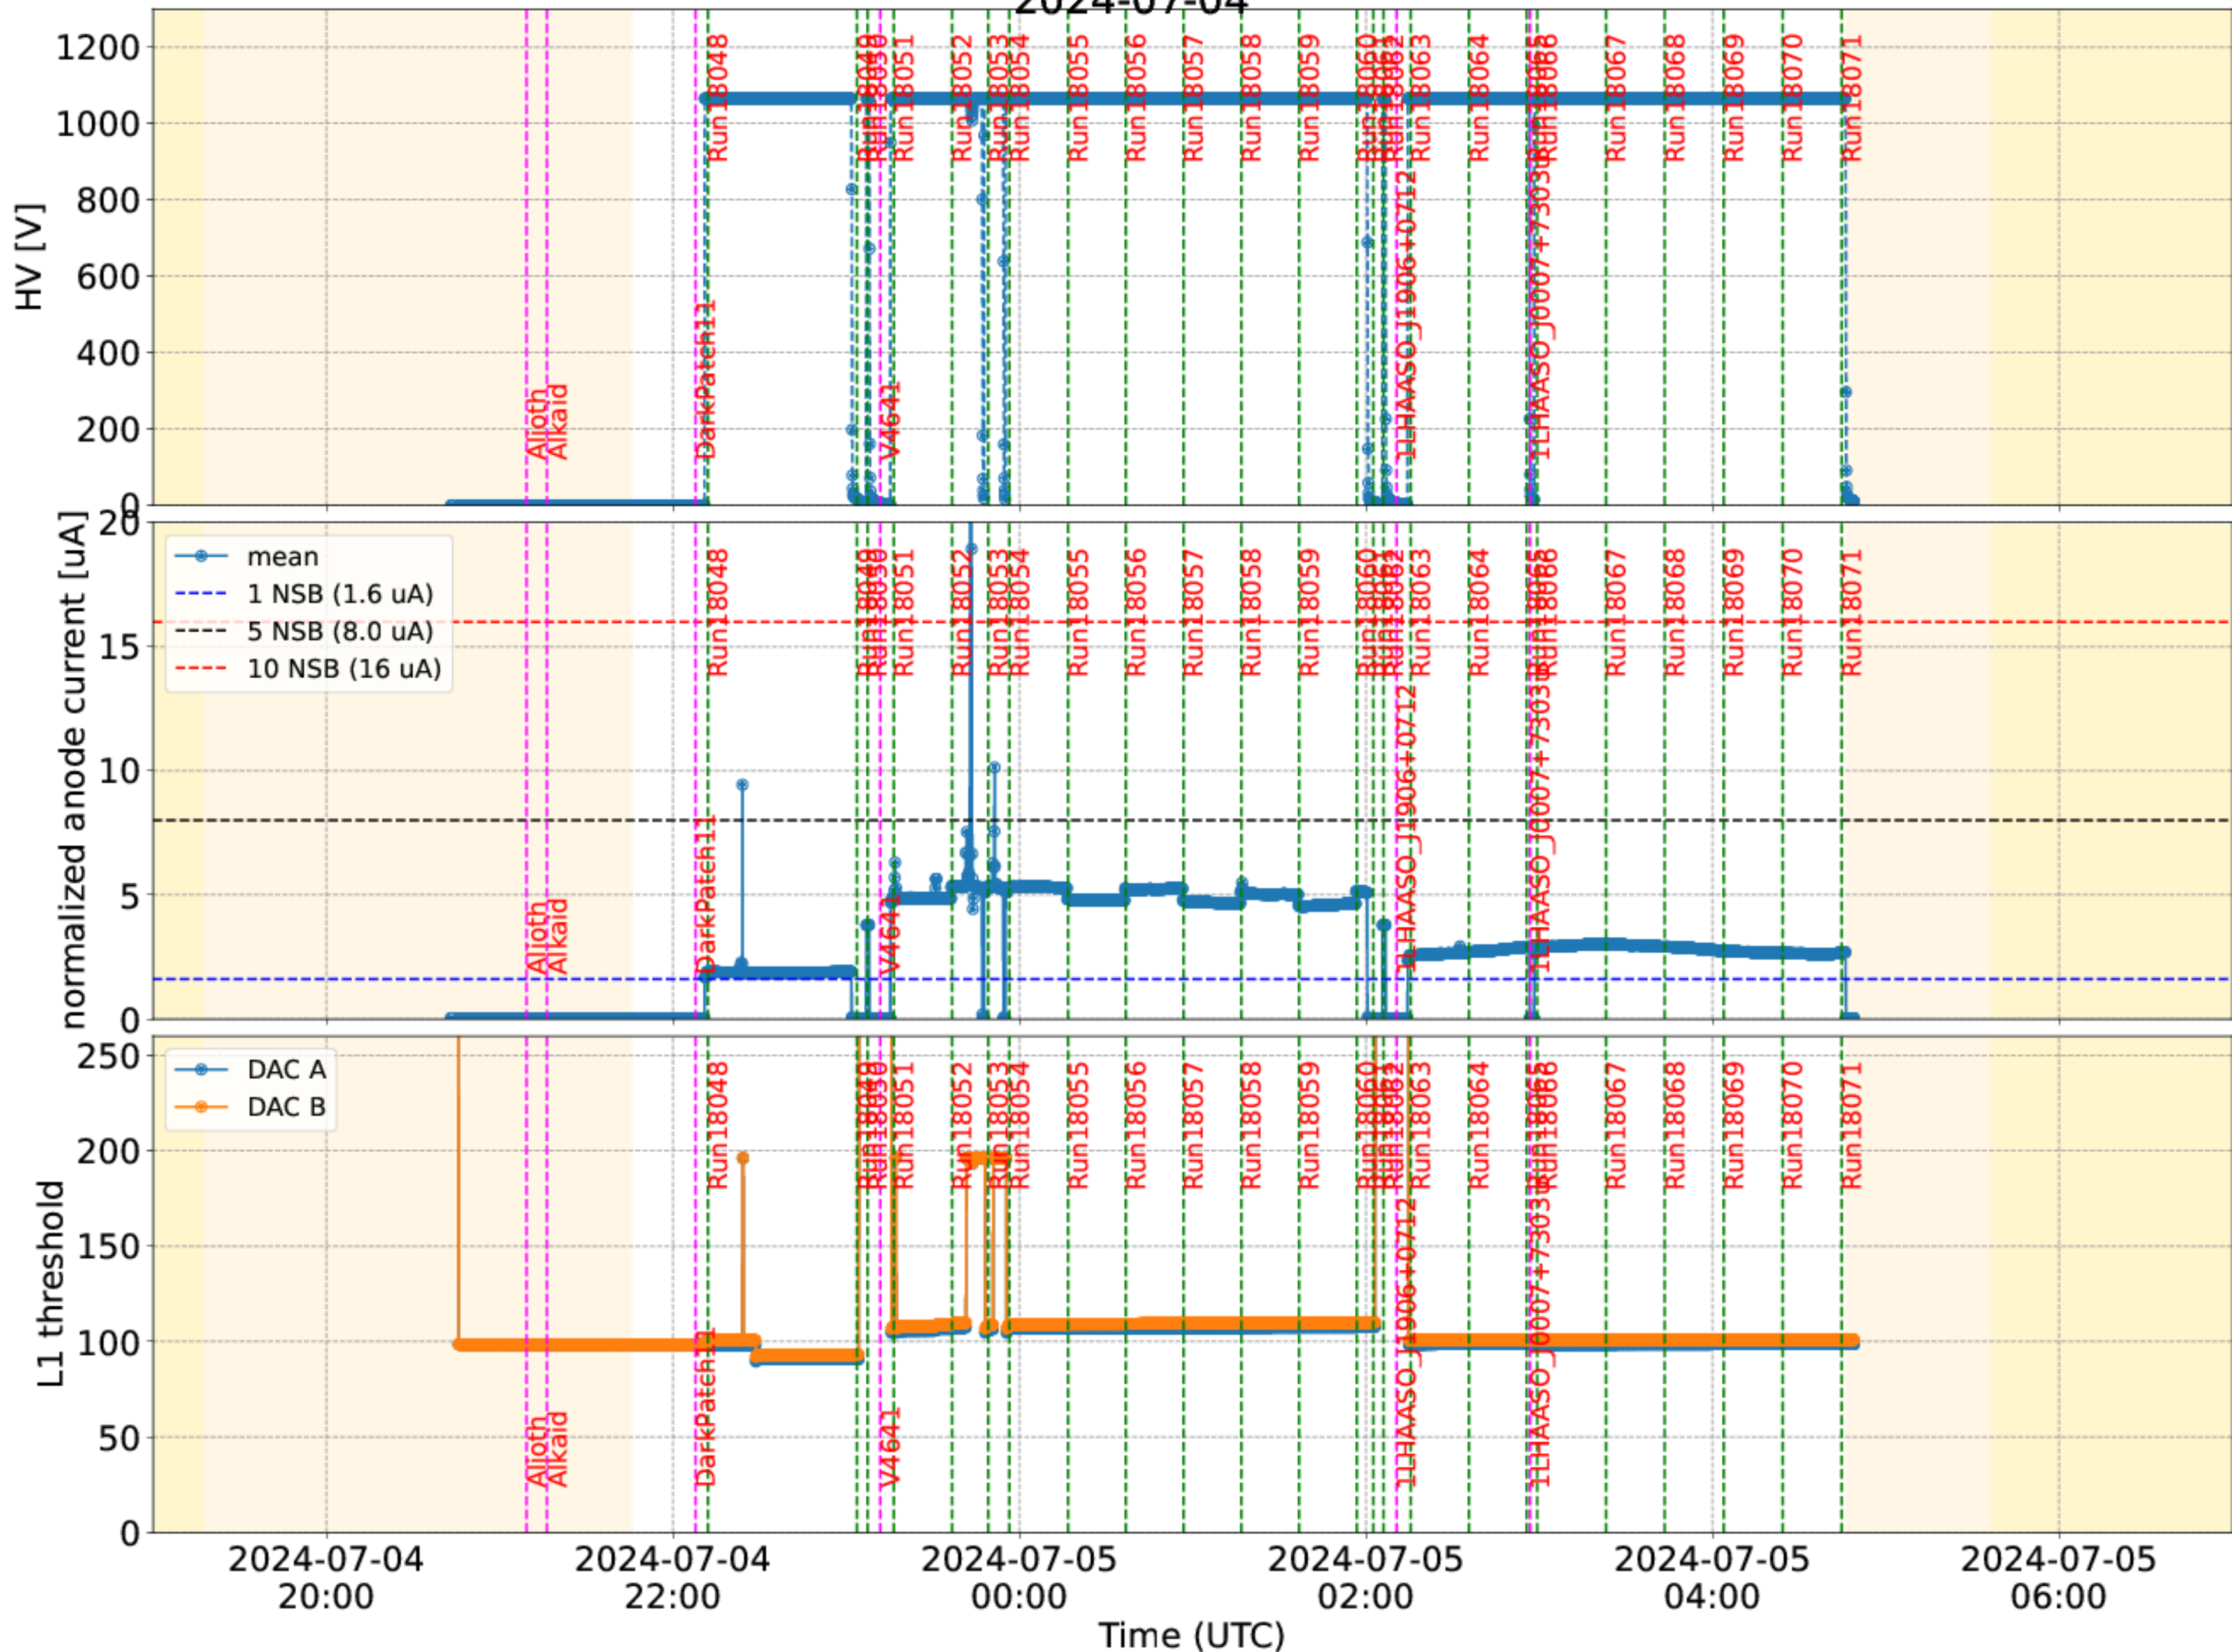

2024-07-04

2024-07-04

Counts for different bits

Number of Events in Trigger Type (UCTS vs TIB)

Difference between USTS/TIB and Dragon time

Difference between USTS/TIB and Dragon time

Counts for different bits

Number of Events in Trigger Type (UCTS vs TIB)

Difference between USTS/TIB and Dragon time

Difference between USTS/TIB and Dragon time

Counts for different bits

Number of Events in Trigger Type (UCTS vs TIB)

Difference between USTS/TIB and Dragon time

Difference between USTS/TIB and Dragon time

First File:LST-1.1.Run18043.0000.fits.fz

Last File:LST-1.1.Run18071.0003.fits.fz