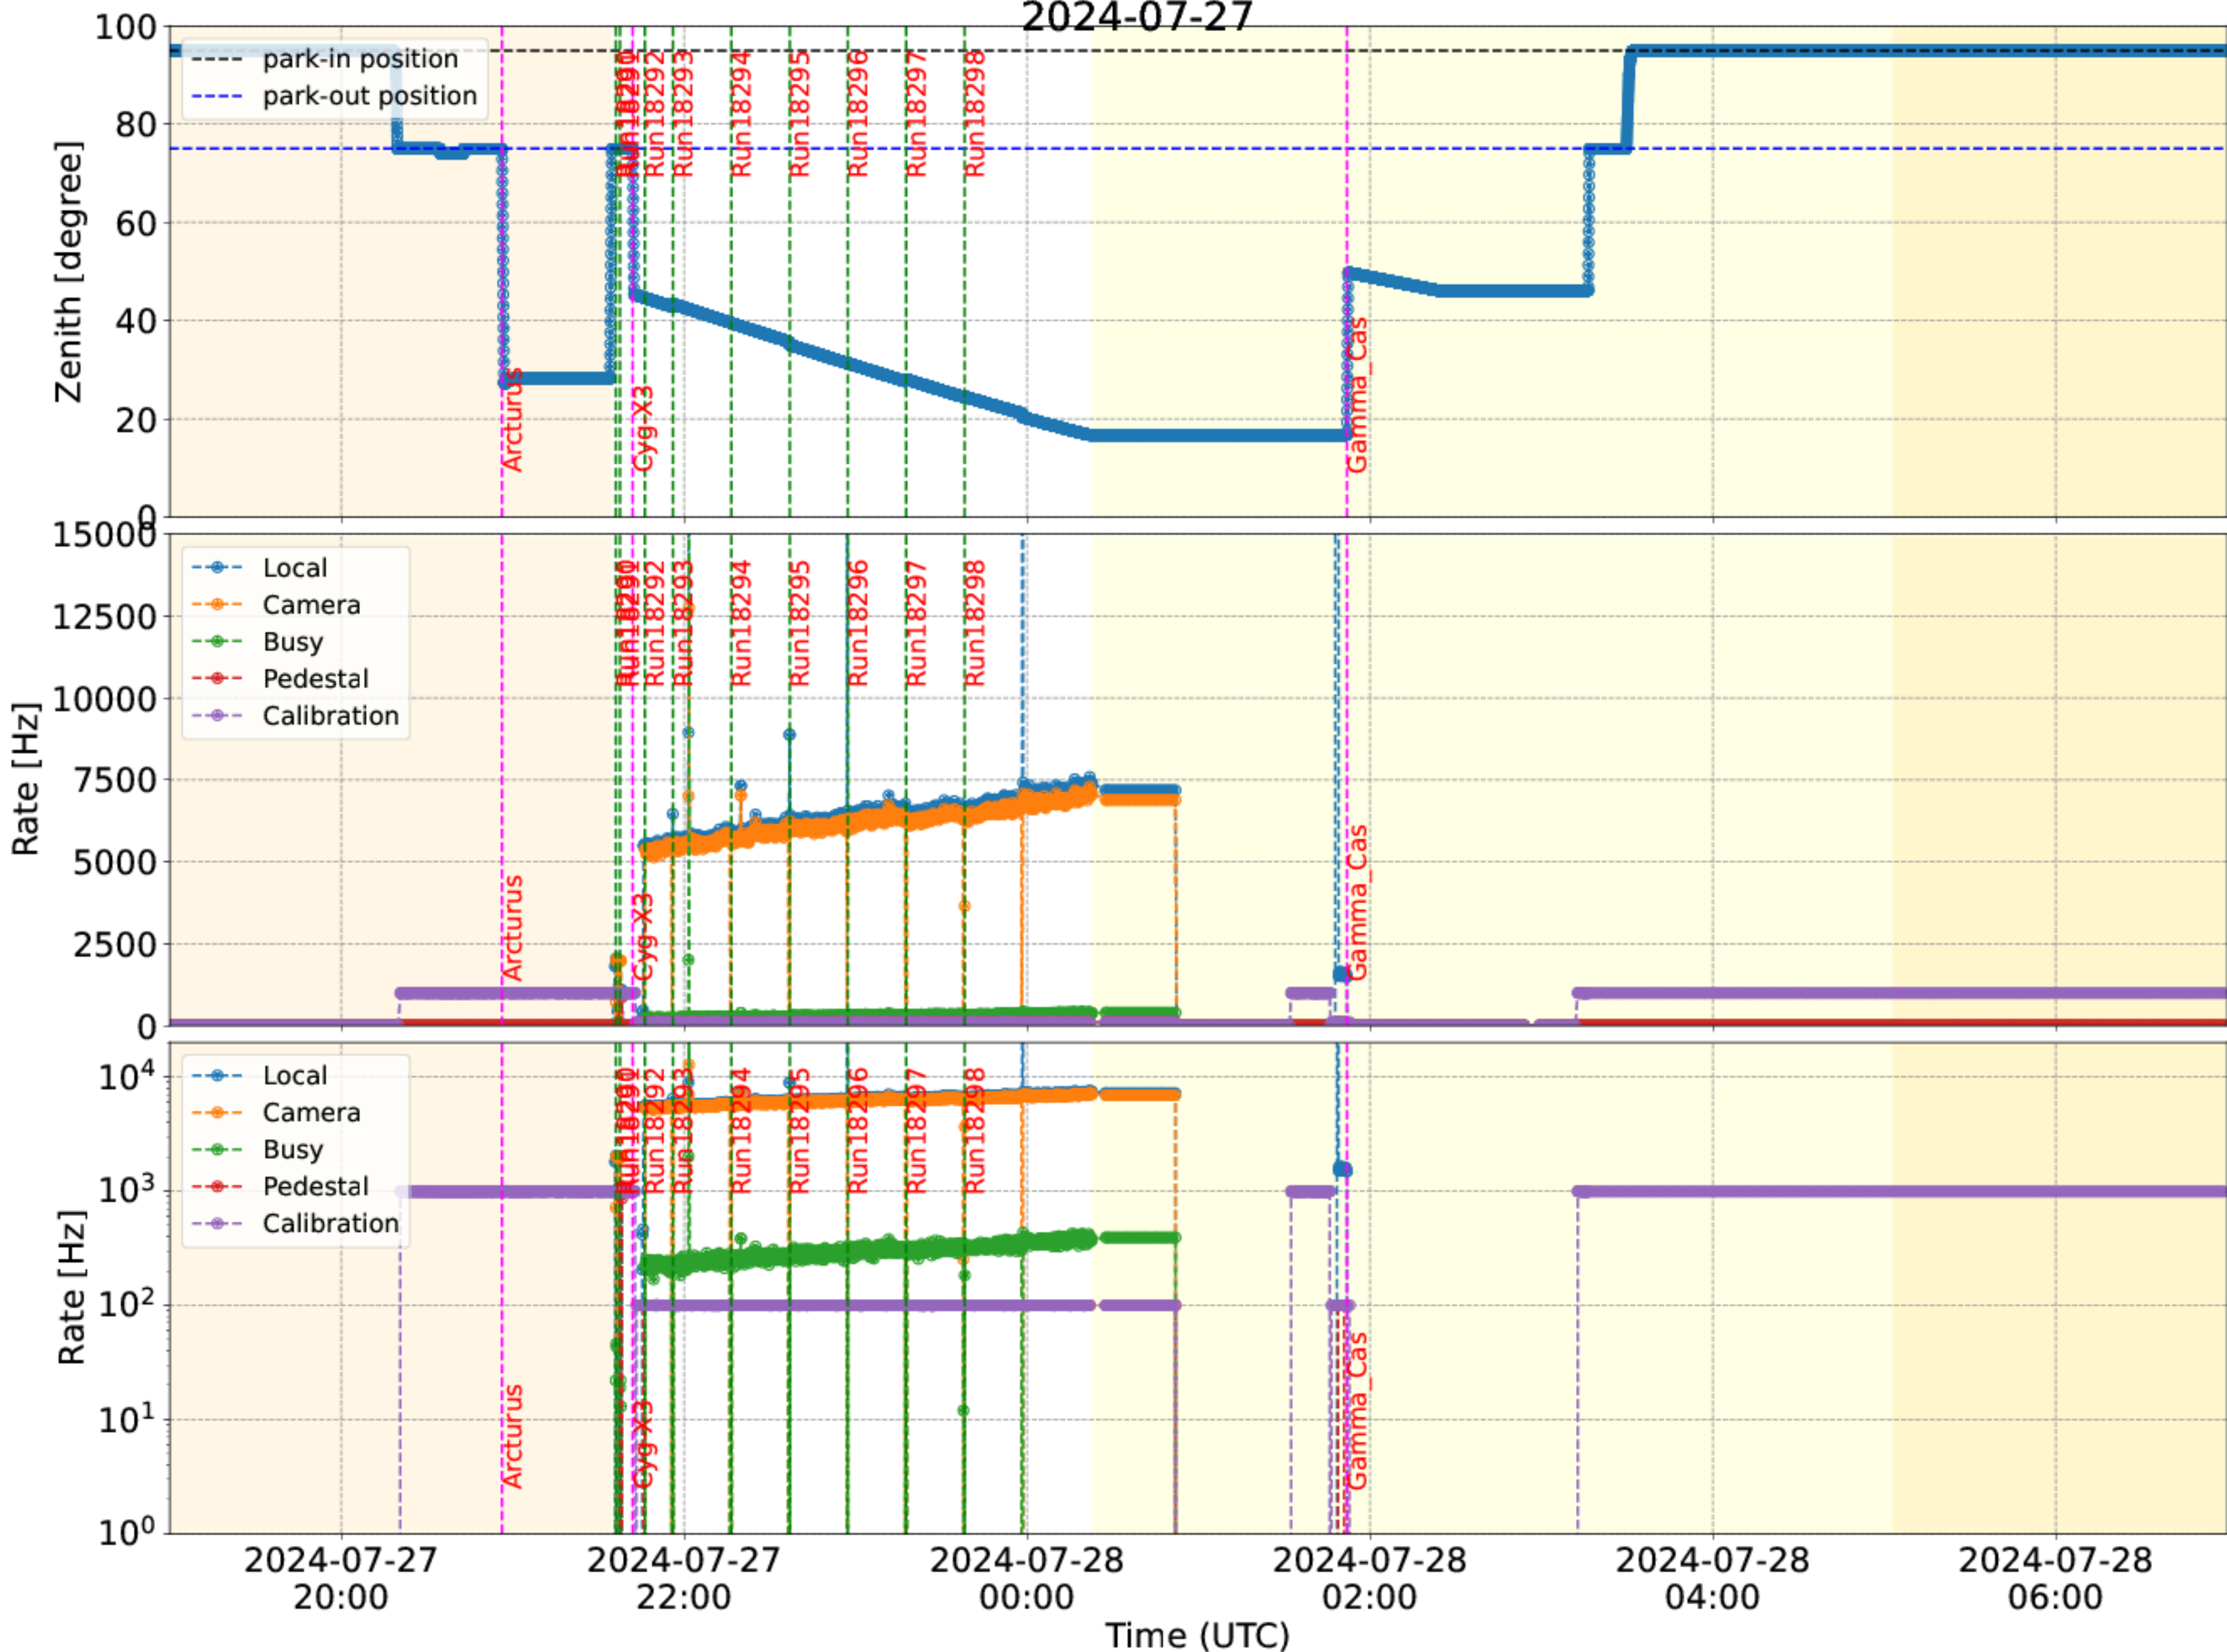

2024-07-27

2024-07-27

Counts for different bits

Number of Events in Trigger Type (UCTS vs TIB)

Difference between USTS/TIB and Dragon time

Difference between USTS/TIB and Dragon time

Counts for different bits

Number of Events in Trigger Type (UCTS vs TIB)

Difference between USTS/TIB and Dragon time

Difference between USTS/TIB and Dragon time

Counts for different bits

Number of Events in Trigger Type (UCTS vs TIB)

Difference between USTS/TIB and Dragon time

Difference between USTS/TIB and Dragon time

Last File:LST-1.1.Run18299.0499.fits.fz