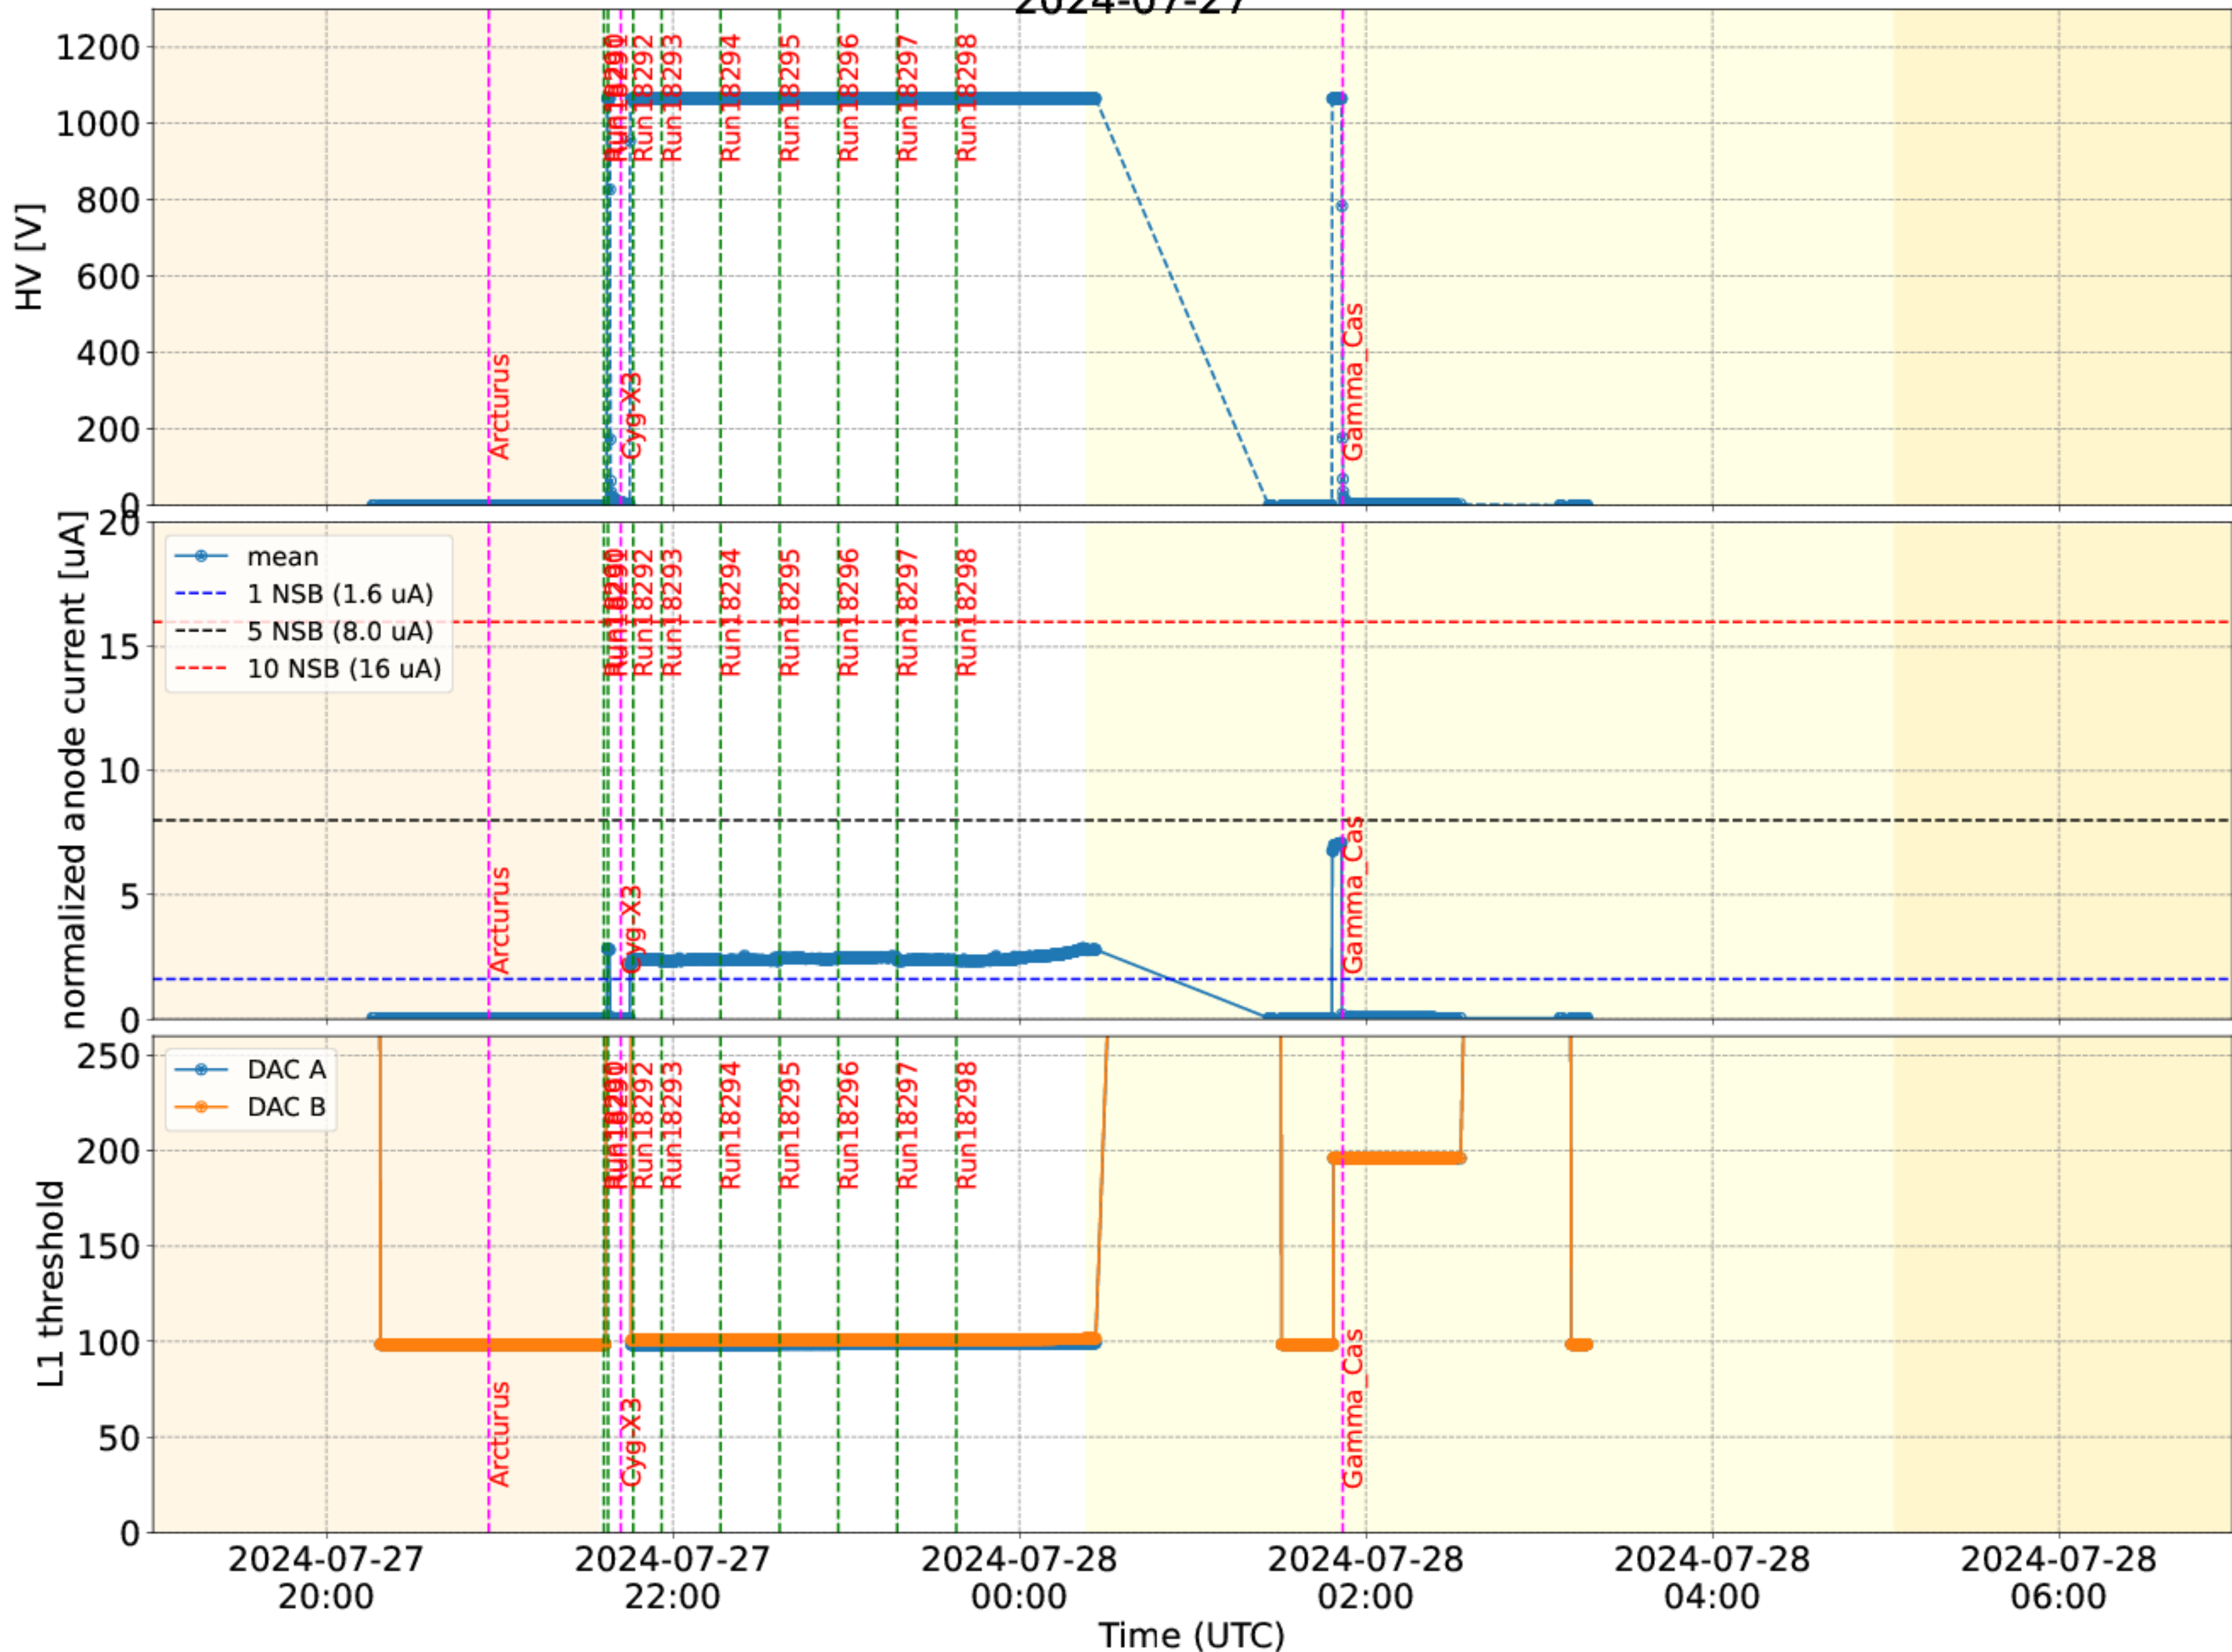

2024-07-27

2024-07-27

Counts for different bits

Number of Events in Trigger Type (UCTS vs TIB)

Difference between USTS/TIB and Dragon time

Difference between USTS/TIB and Dragon time

Counts for different bits

Number of Events in Trigger Type (UCTS vs TIB)

Difference between USTS/TIB and Dragon time

Difference between USTS/TIB and Dragon time

Counts for different bits

Number of Events in Trigger Type (UCTS vs TIB)

Difference between USTS/TIB and Dragon time

Difference between USTS/TIB and Dragon time

Last File:LST-1.1.Run18299.0499.fits.fz